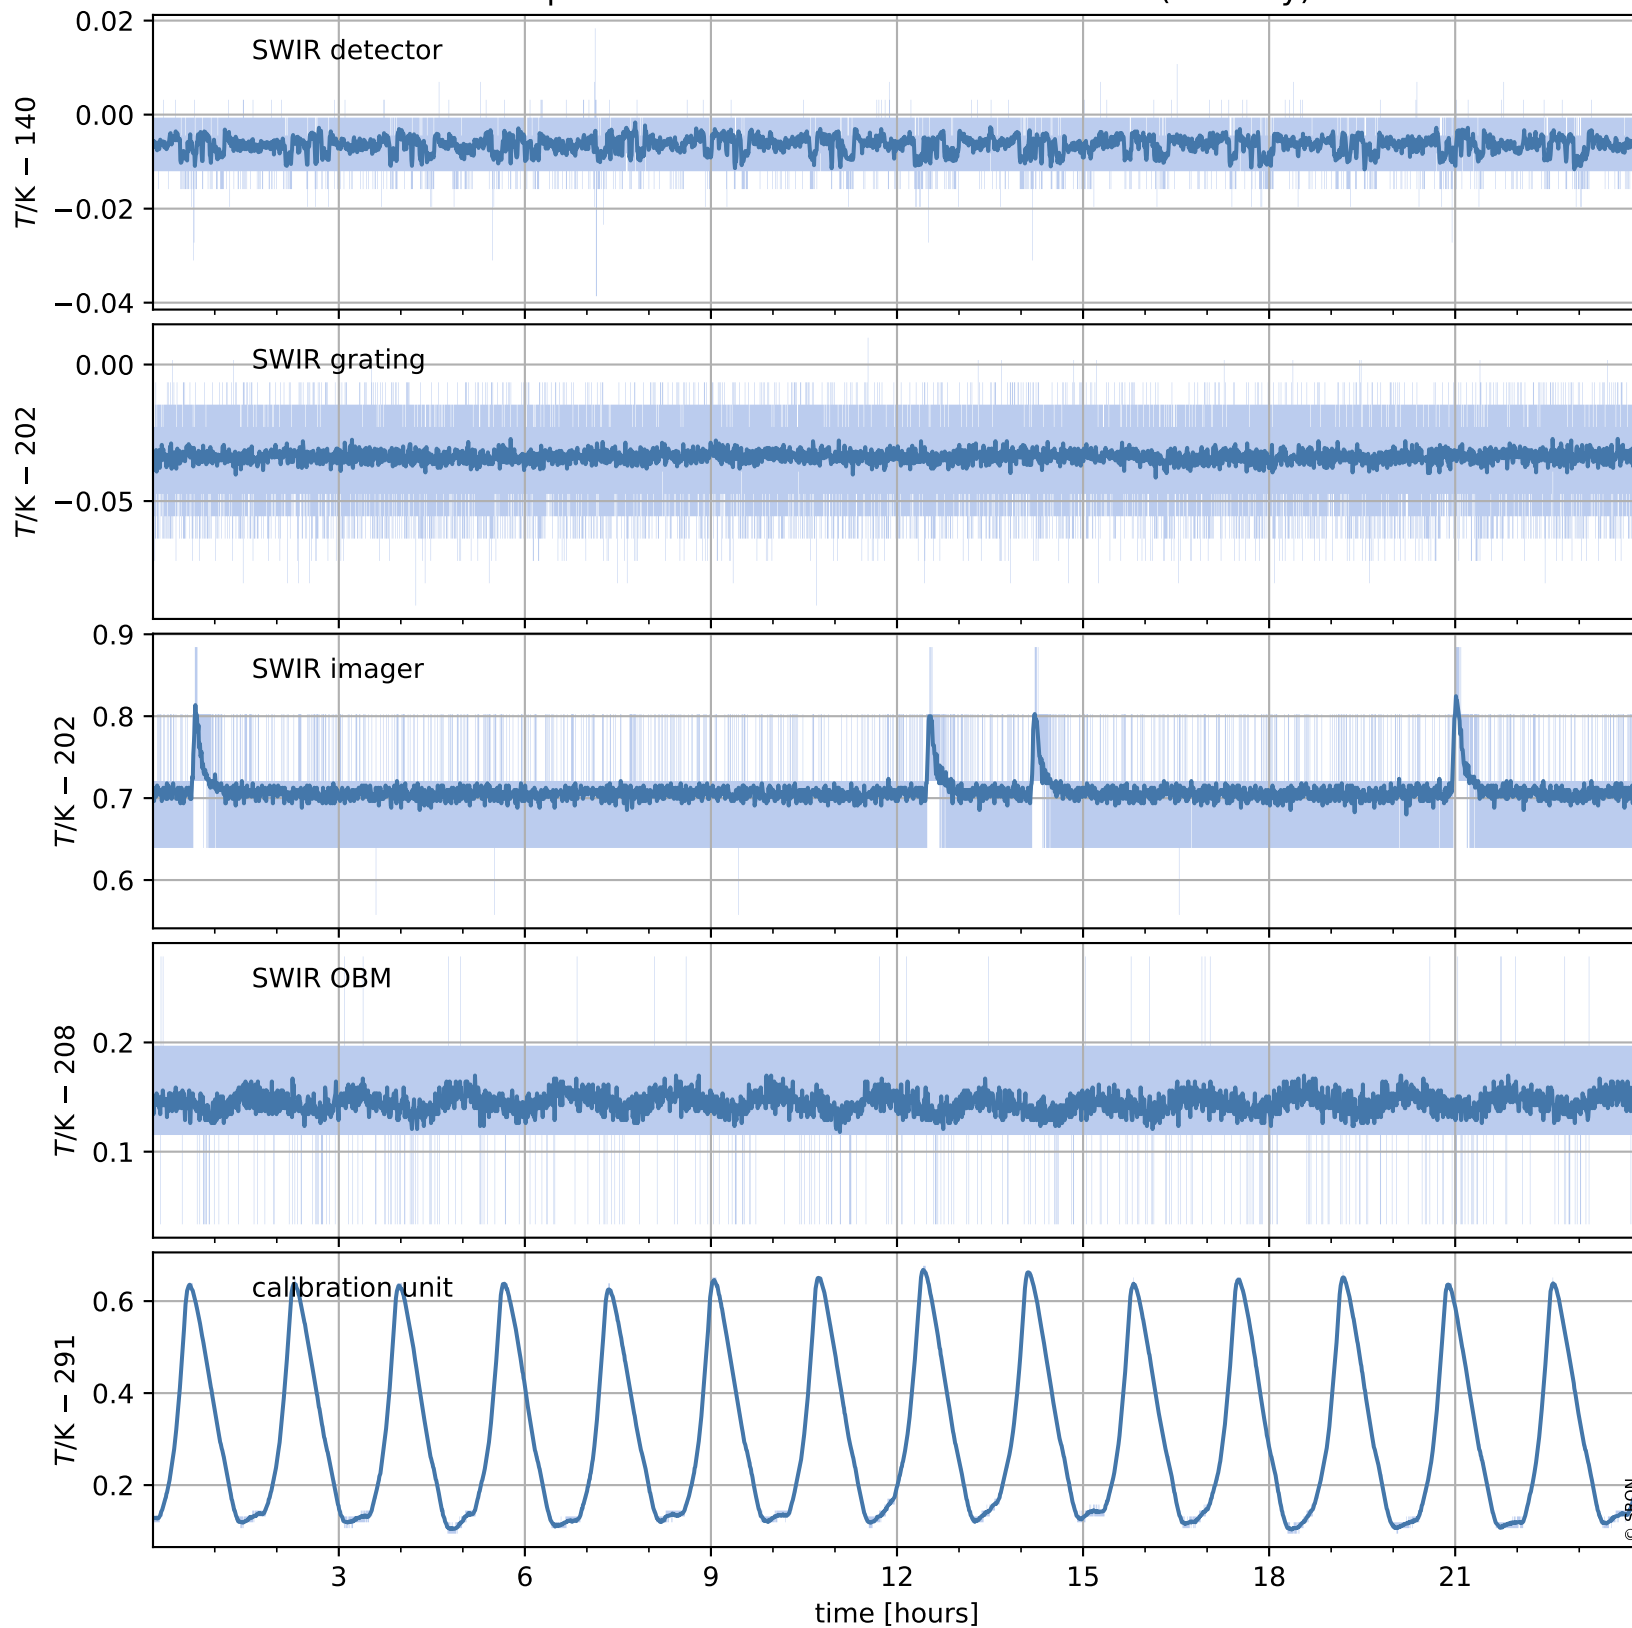

Tropomi SWIR housekeeping data

orbits : [15956, 15969]
coverage : 2020-11-11 / 2020-11-12
created : 2023-08-21T09:05:39

Temperature of sensors relevant for SWIR (one day)

Tropomi SWIR housekeeping data

orbits : [15485, 15969]
coverage : 2020-10-08 / 2020-11-12
created : 2023-08-21T09:05:40

Temperature of sensors relevant for SWIR (last month)

Tropomi SWIR housekeeping data

orbits : [15956, 15969]
coverage : 2020-11-11 / 2020-11-12
created : 2023-08-21T09:05:40

Current and duty cycle of 3 heaters relevant for SWIR (one day)