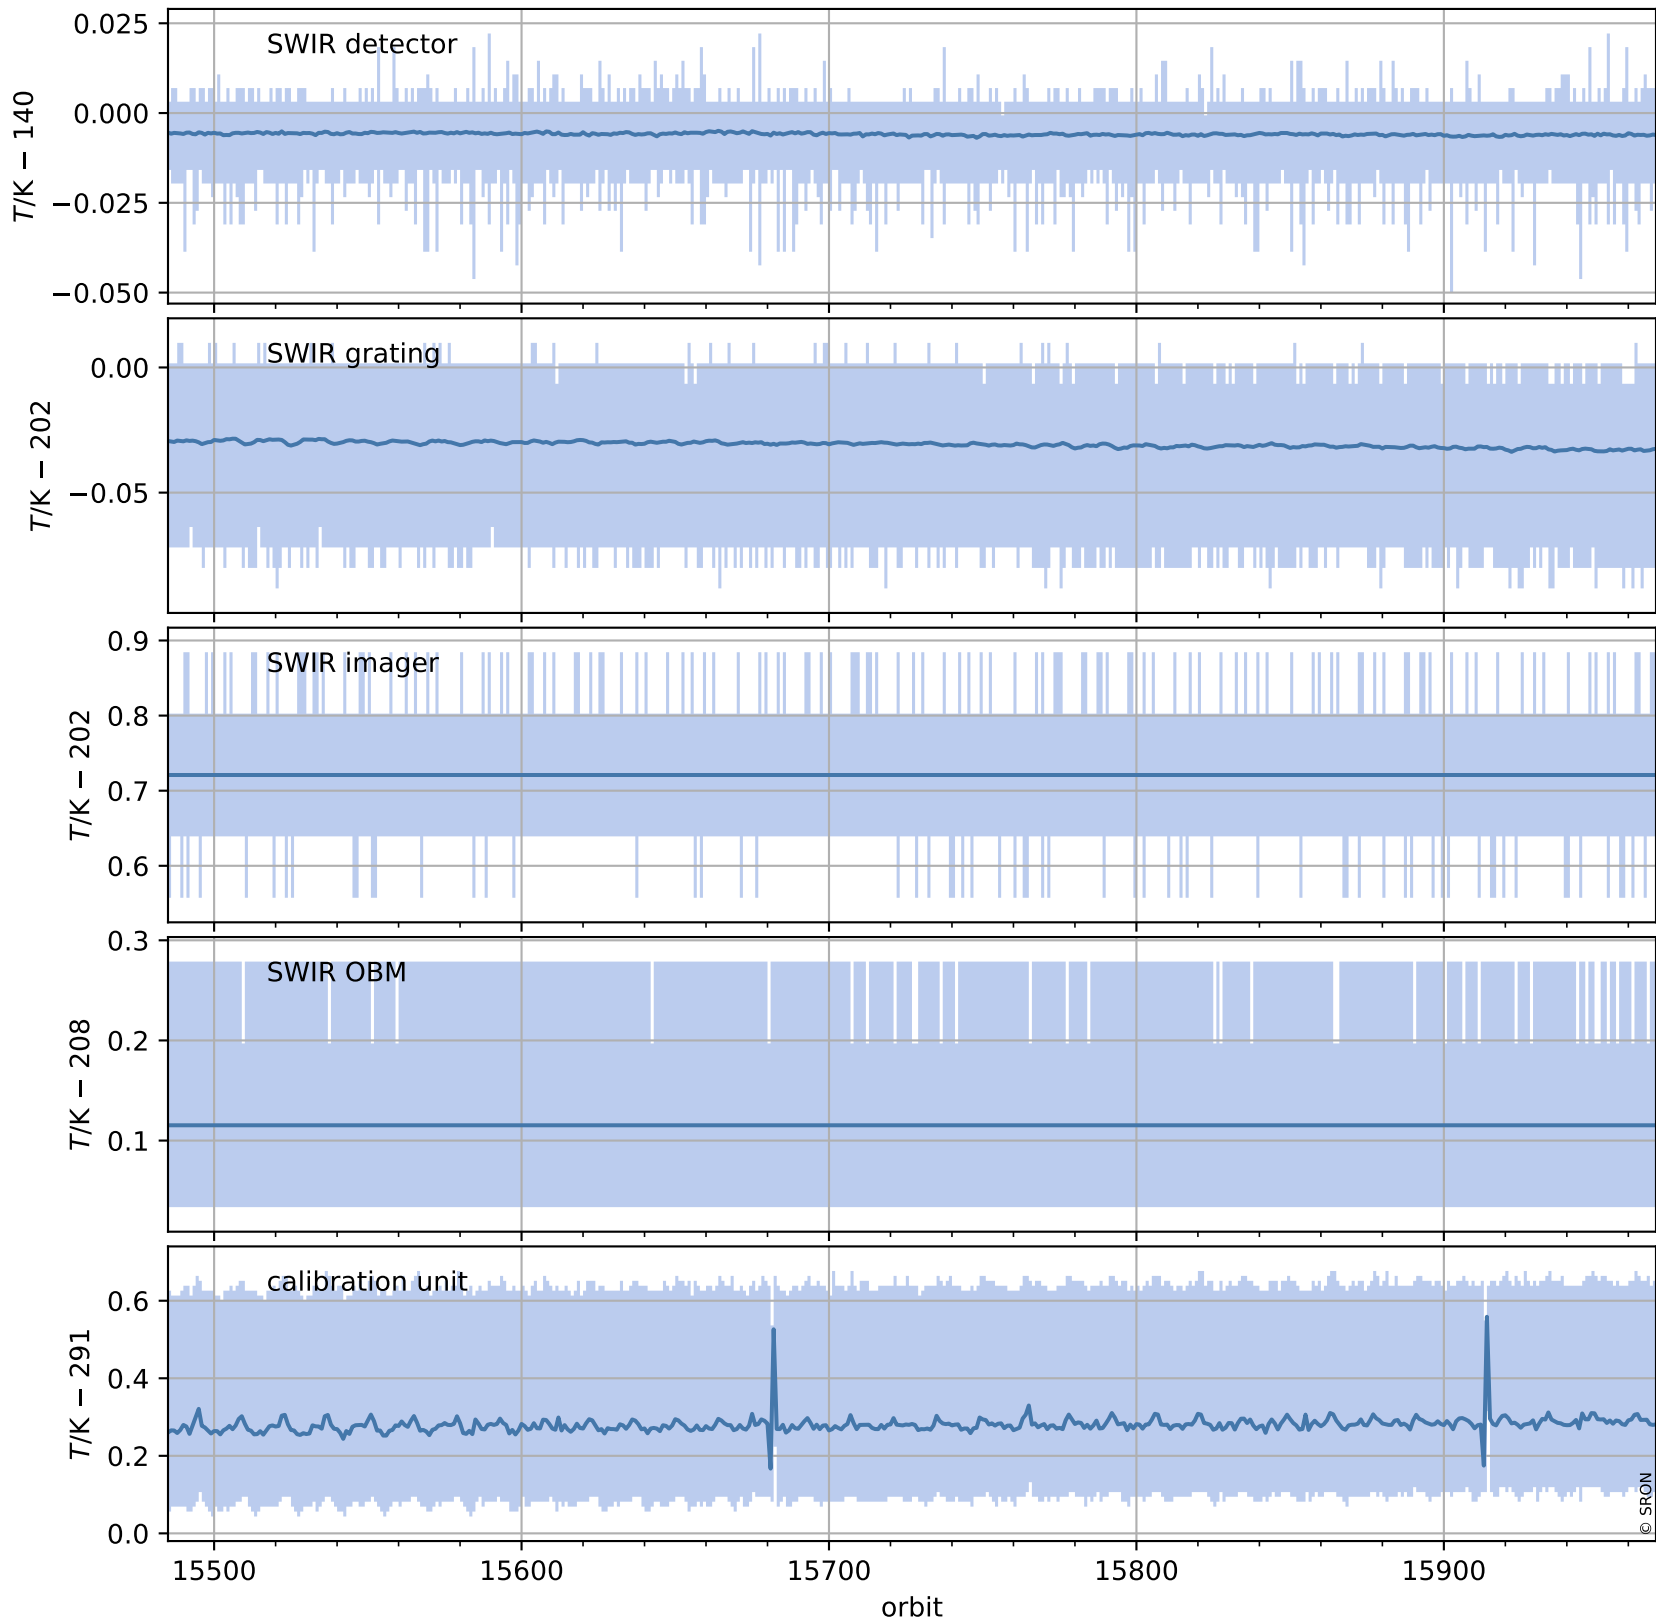

Tropomi SWIR housekeeping data

orbits : [15956, 15969]
coverage : 2020-11-11 / 2020-11-12
created : 2023-08-21T09:05:39

Temperature of sensors relevant for SWIR (one day)

Tropomi SWIR housekeeping data

orbits : [15485, 15969]
coverage : 2020-10-08 / 2020-11-12
created : 2023-08-21T09:05:40

Temperature of sensors relevant for SWIR (last month)

Tropomi SWIR housekeeping data

orbits : [15956, 15969]
coverage : 2020-11-11 / 2020-11-12
created : 2023-08-21T09:05:40

Current and duty cycle of 3 heaters relevant for SWIR (one day)

Tropomi SWIR housekeeping data

orbits : [15485, 15969]
coverage : 2020-10-08 / 2020-11-12
created : 2023-08-21T09:05:40

Current and duty cycle of 3 heaters relevant for SWIR (last month)

Tropomi SWIR housekeeping data

orbits : [15956, 15969]
coverage : 2020-11-11 / 2020-11-12
created : 2023-08-21T09:05:41

Temperature of sensors at the SWIR front-end electronics (one day)

Tropomi SWIR housekeeping data

orbits : [15485, 15969]
coverage : 2020-10-08 / 2020-11-12
created : 2023-08-21T09:05:41