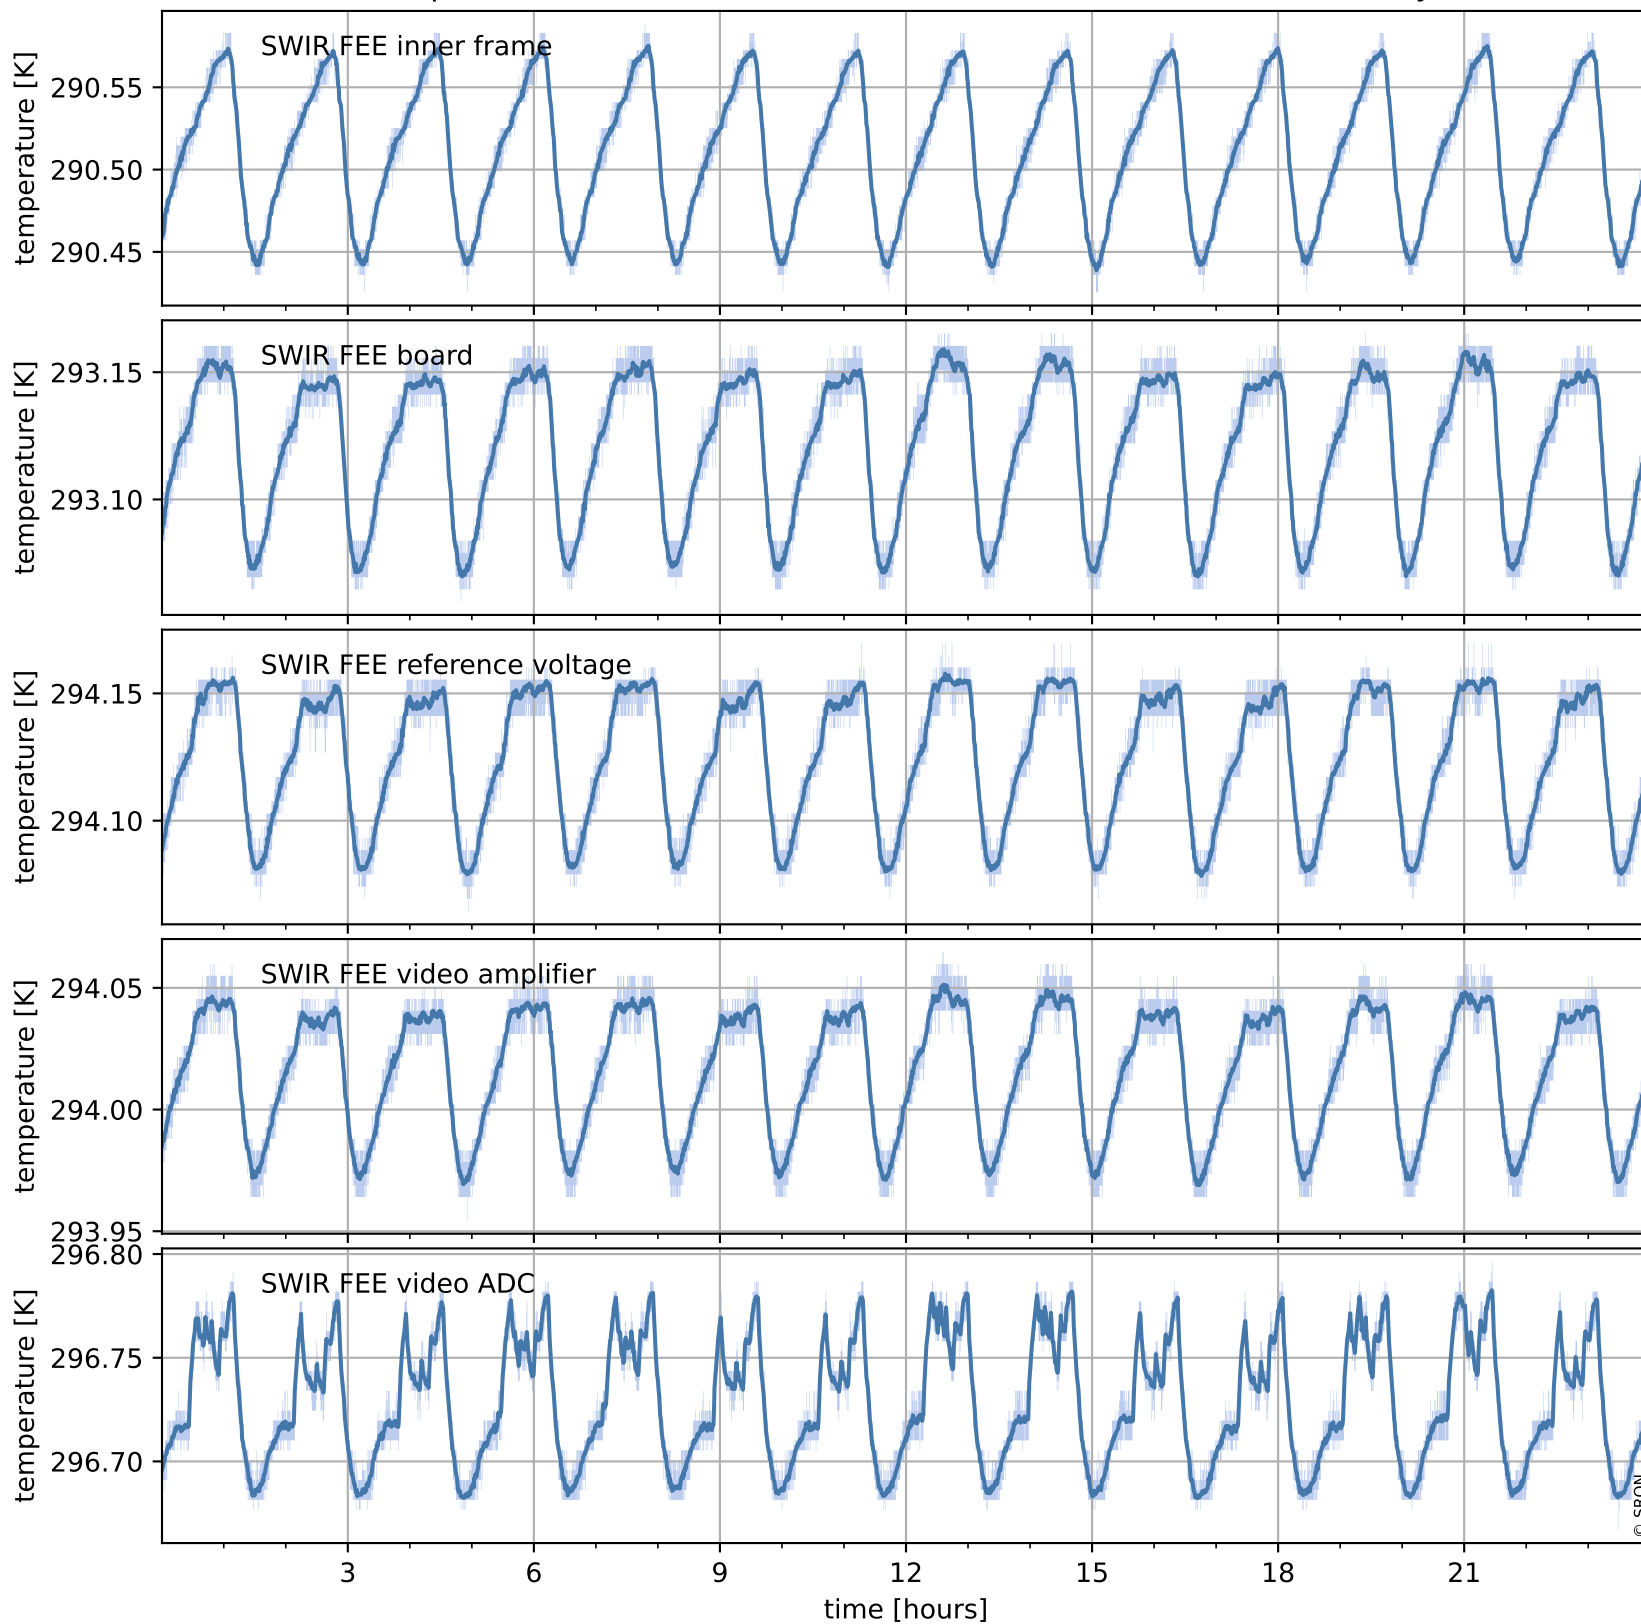

Tropomi SWIR housekeeping data

orbits : [15956, 15969]
coverage : 2020-11-11 / 2020-11-12
created : 2023-08-21T09:05:41

Temperature of sensors at the SWIR front-end electronics (one day)