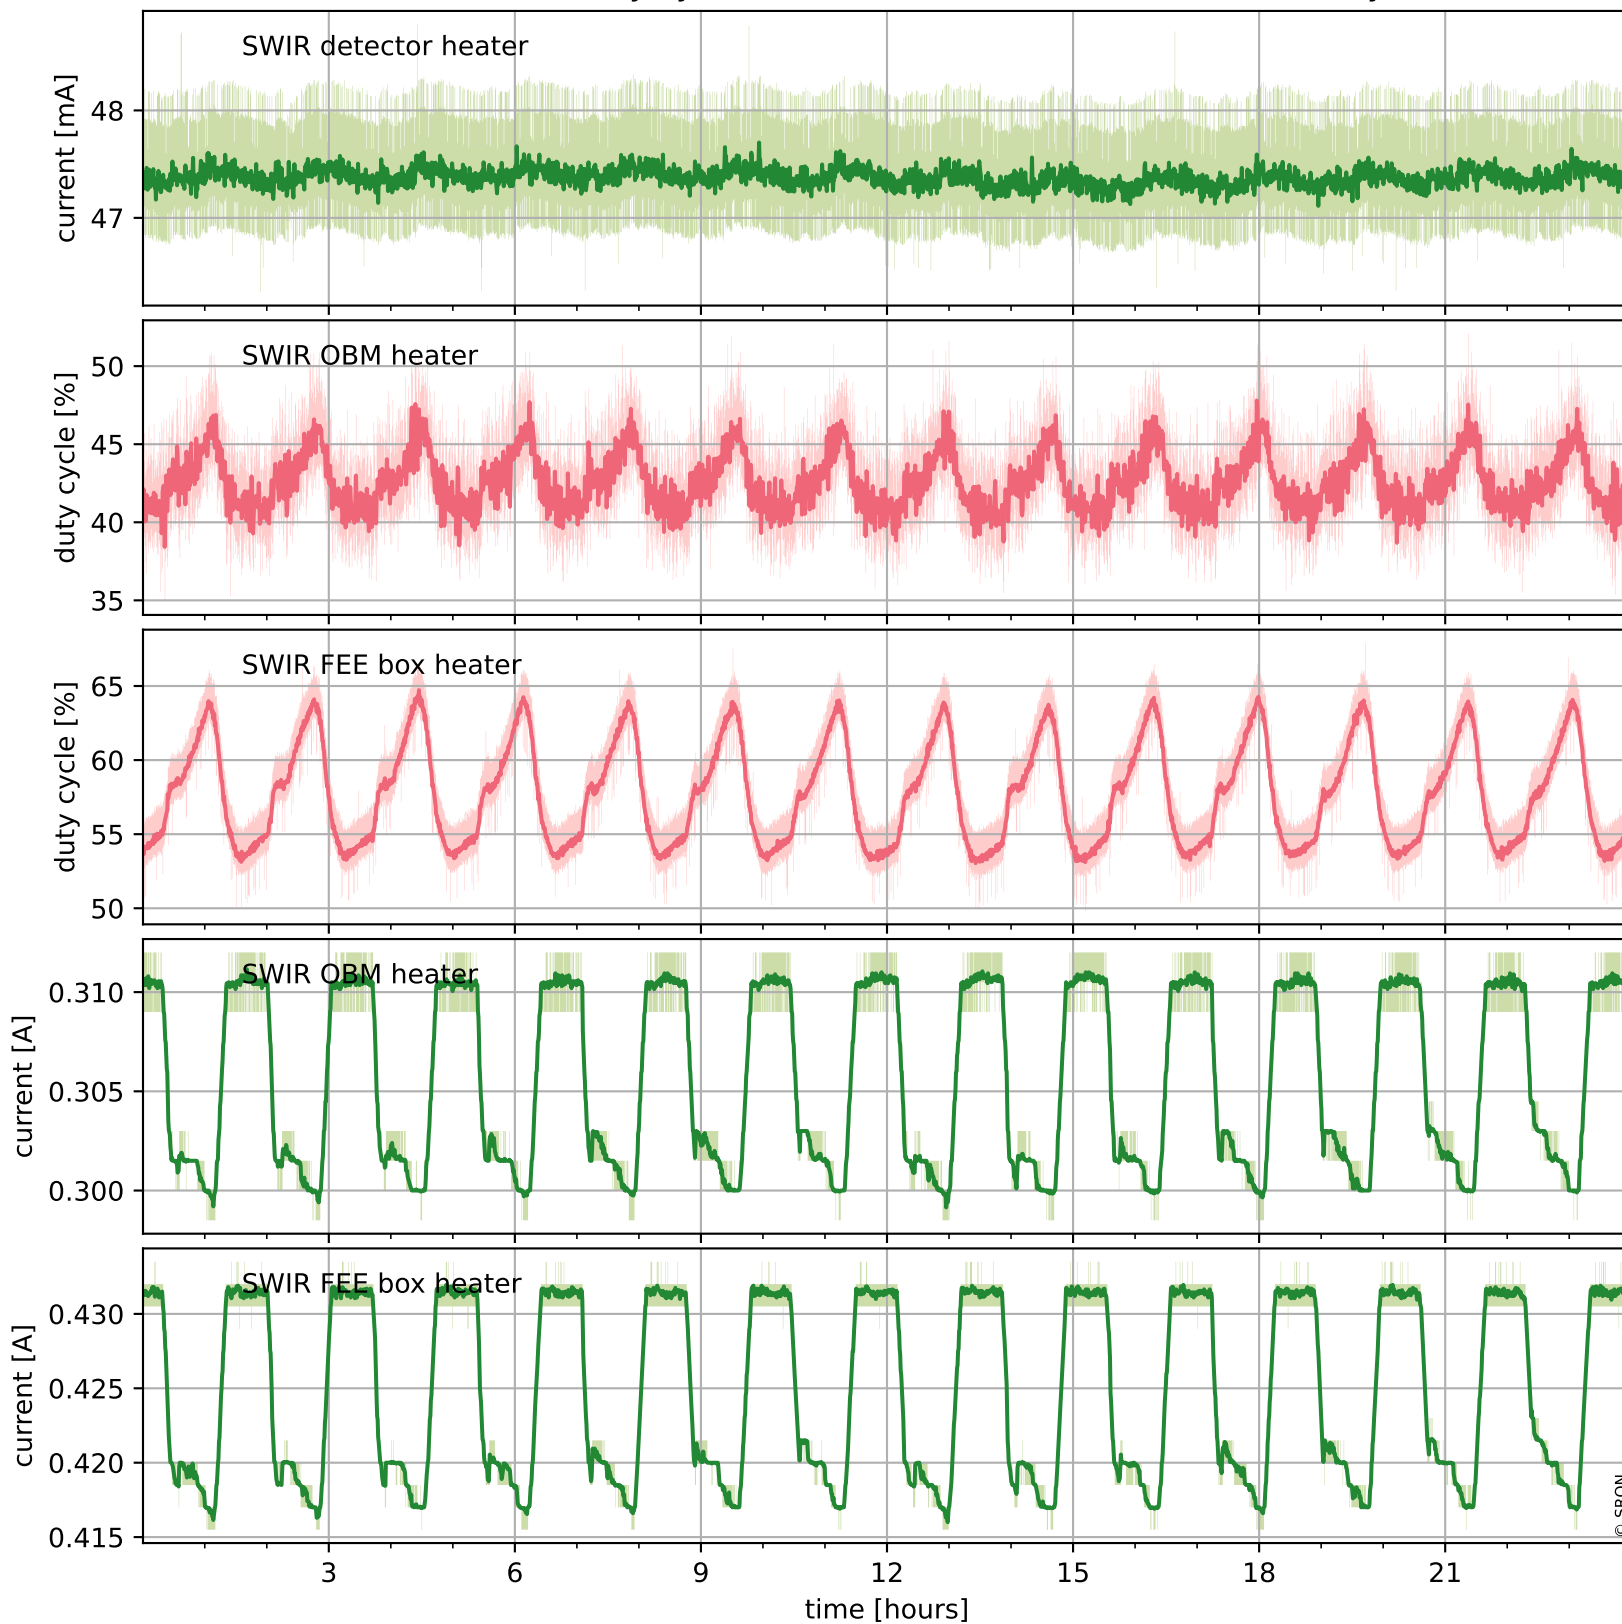

Tropomi SWIR housekeeping data

orbits : [15956, 15969]
coverage : 2020-11-11 / 2020-11-12
created : 2023-08-21T09:05:39

Temperature of sensors relevant for SWIR (one day)

Tropomi SWIR housekeeping data

orbits : [15485, 15969]
coverage : 2020-10-08 / 2020-11-12
created : 2023-08-21T09:05:40

Temperature of sensors relevant for SWIR (last month)

Tropomi SWIR housekeeping data

orbits : [15956, 15969]
coverage : 2020-11-11 / 2020-11-12
created : 2023-08-21T09:05:40

Current and duty cycle of 3 heaters relevant for SWIR (one day)

Tropomi SWIR housekeeping data

orbits : [15485, 15969]
coverage : 2020-10-08 / 2020-11-12
created : 2023-08-21T09:05:40

Current and duty cycle of 3 heaters relevant for SWIR (last month)

Tropomi SWIR housekeeping data

orbits : [15956, 15969]
coverage : 2020-11-11 / 2020-11-12
created : 2023-08-21T09:05:41

Temperature of sensors at the SWIR front-end electronics (one day)

Tropomi SWIR housekeeping data

orbits : [15485, 15969]
coverage : 2020-10-08 / 2020-11-12
created : 2023-08-21T09:05:41