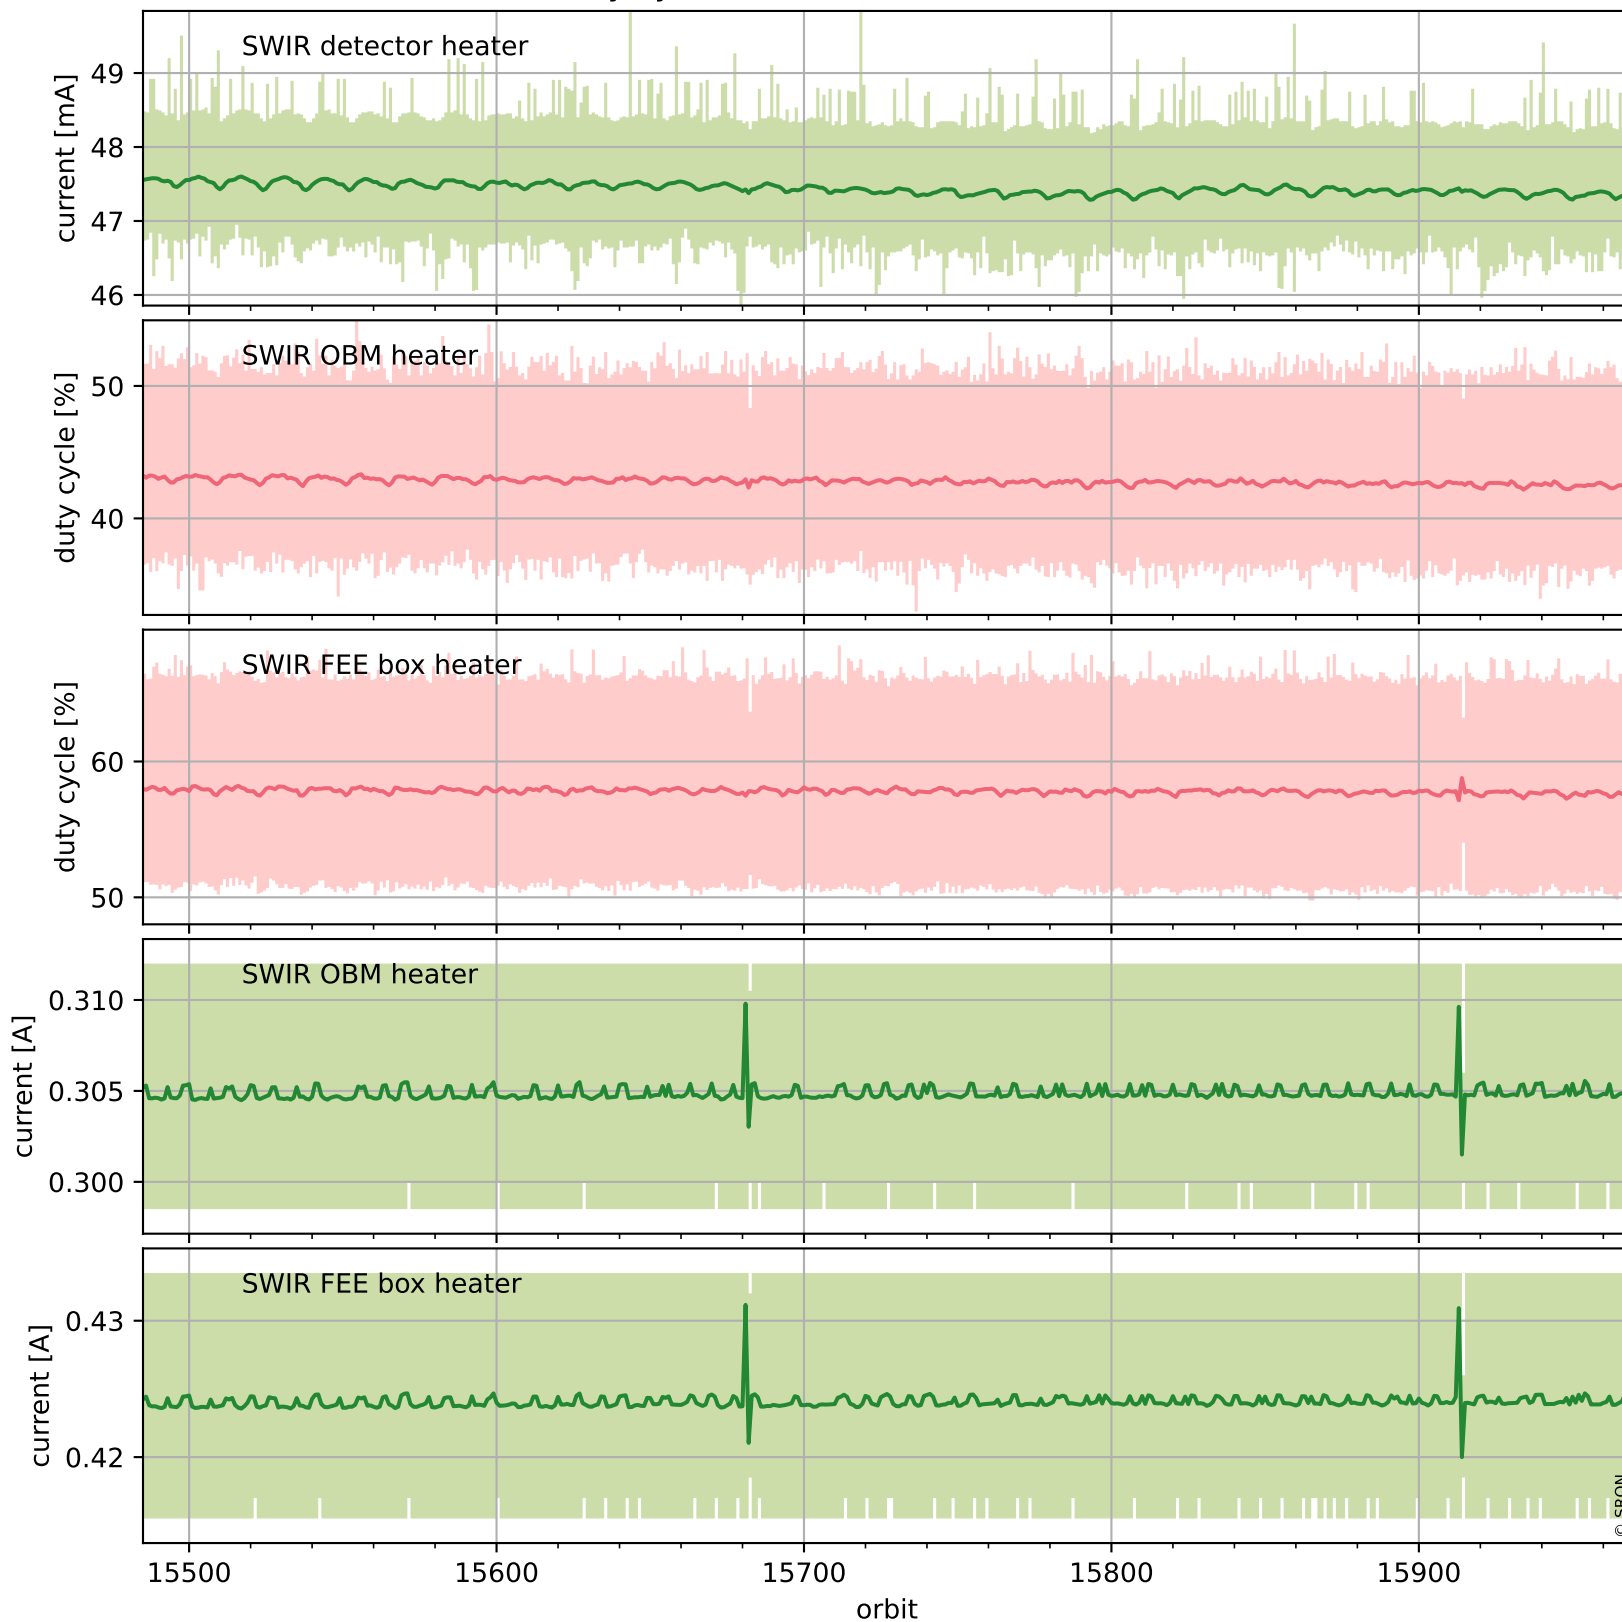

Tropomi SWIR housekeeping data

orbits : [15956, 15969]
coverage : 2020-11-11 / 2020-11-12
created : 2023-08-21T09:05:39

Temperature of sensors relevant for SWIR (one day)

Tropomi SWIR housekeeping data

orbits : [15485, 15969]
coverage : 2020-10-08 / 2020-11-12
created : 2023-08-21T09:05:40

Temperature of sensors relevant for SWIR (last month)

Tropomi SWIR housekeeping data

orbits : [15956, 15969]
coverage : 2020-11-11 / 2020-11-12
created : 2023-08-21T09:05:40

Current and duty cycle of 3 heaters relevant for SWIR (one day)

Tropomi SWIR housekeeping data

orbits : [15485, 15969]
coverage : 2020-10-08 / 2020-11-12
created : 2023-08-21T09:05:40

Current and duty cycle of 3 heaters relevant for SWIR (last month)

Tropomi SWIR housekeeping data

orbits : [15956, 15969]
coverage : 2020-11-11 / 2020-11-12
created : 2023-08-21T09:05:41

Temperature of sensors at the SWIR front-end electronics (one day)

Tropomi SWIR housekeeping data

orbits : [15485, 15969]
coverage : 2020-10-08 / 2020-11-12
created : 2023-08-21T09:05:41