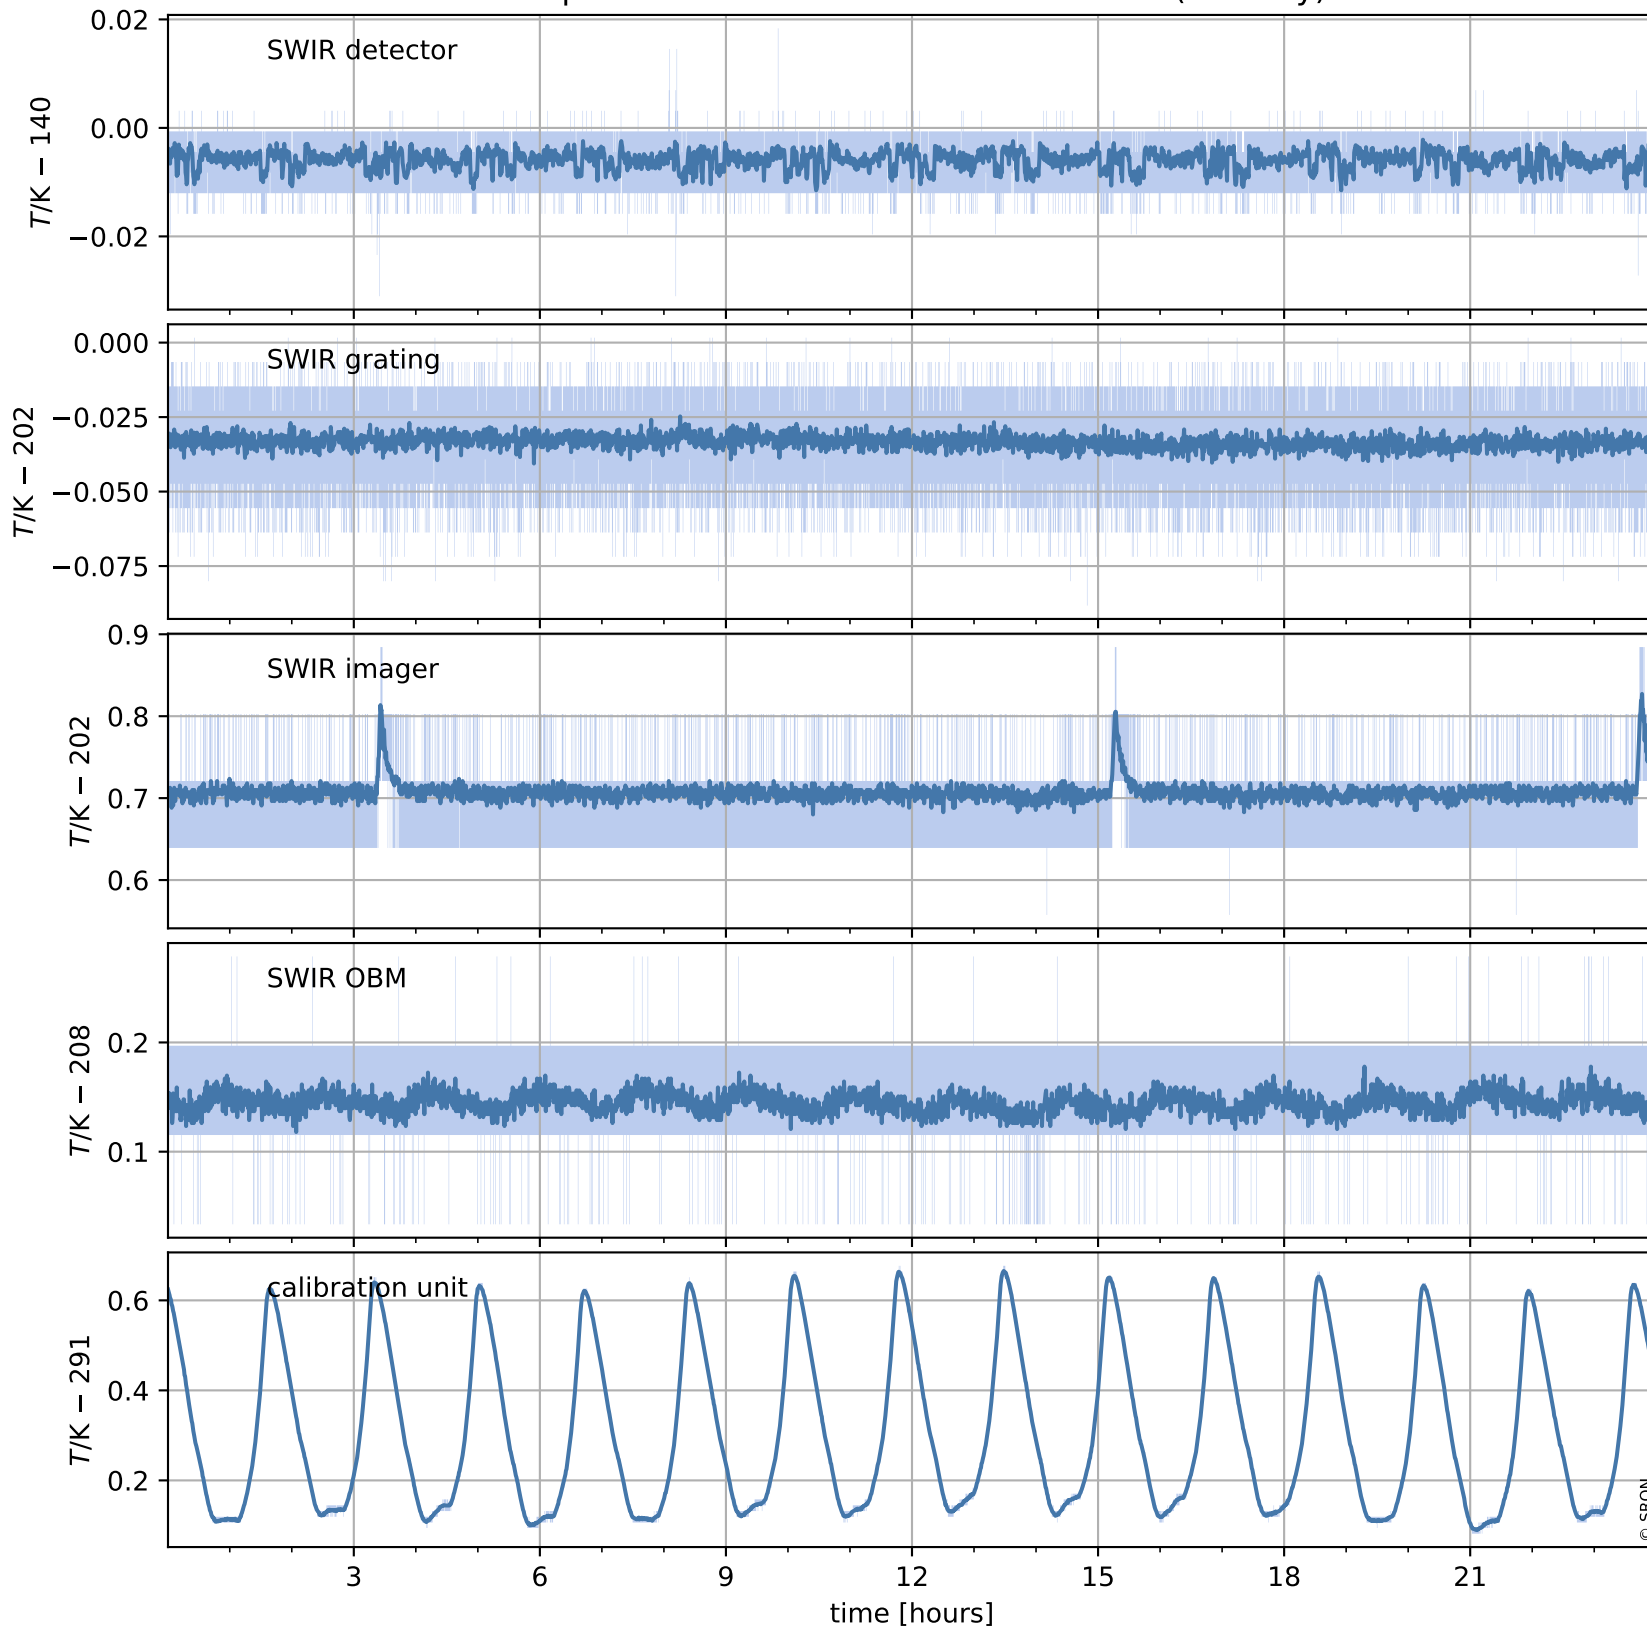

Tropomi SWIR housekeeping data

orbits : [15984, 15998]
coverage : 2020-11-13 / 2020-11-14
created : 2023-08-21T09:05:44

Temperature of sensors relevant for SWIR (one day)

Tropomi SWIR housekeeping data

orbits : [15514, 15998]
coverage : 2020-10-10 / 2020-11-14
created : 2023-08-21T09:05:44

Temperature of sensors relevant for SWIR (last month)

Tropomi SWIR housekeeping data

orbits : [15984, 15998]
coverage : 2020-11-13 / 2020-11-14
created : 2023-08-21T09:05:45

Current and duty cycle of 3 heaters relevant for SWIR (one day)

Tropomi SWIR housekeeping data

orbits : [15514, 15998]
coverage : 2020-10-10 / 2020-11-14
created : 2023-08-21T09:05:45

Current and duty cycle of 3 heaters relevant for SWIR (last month)

Tropomi SWIR housekeeping data