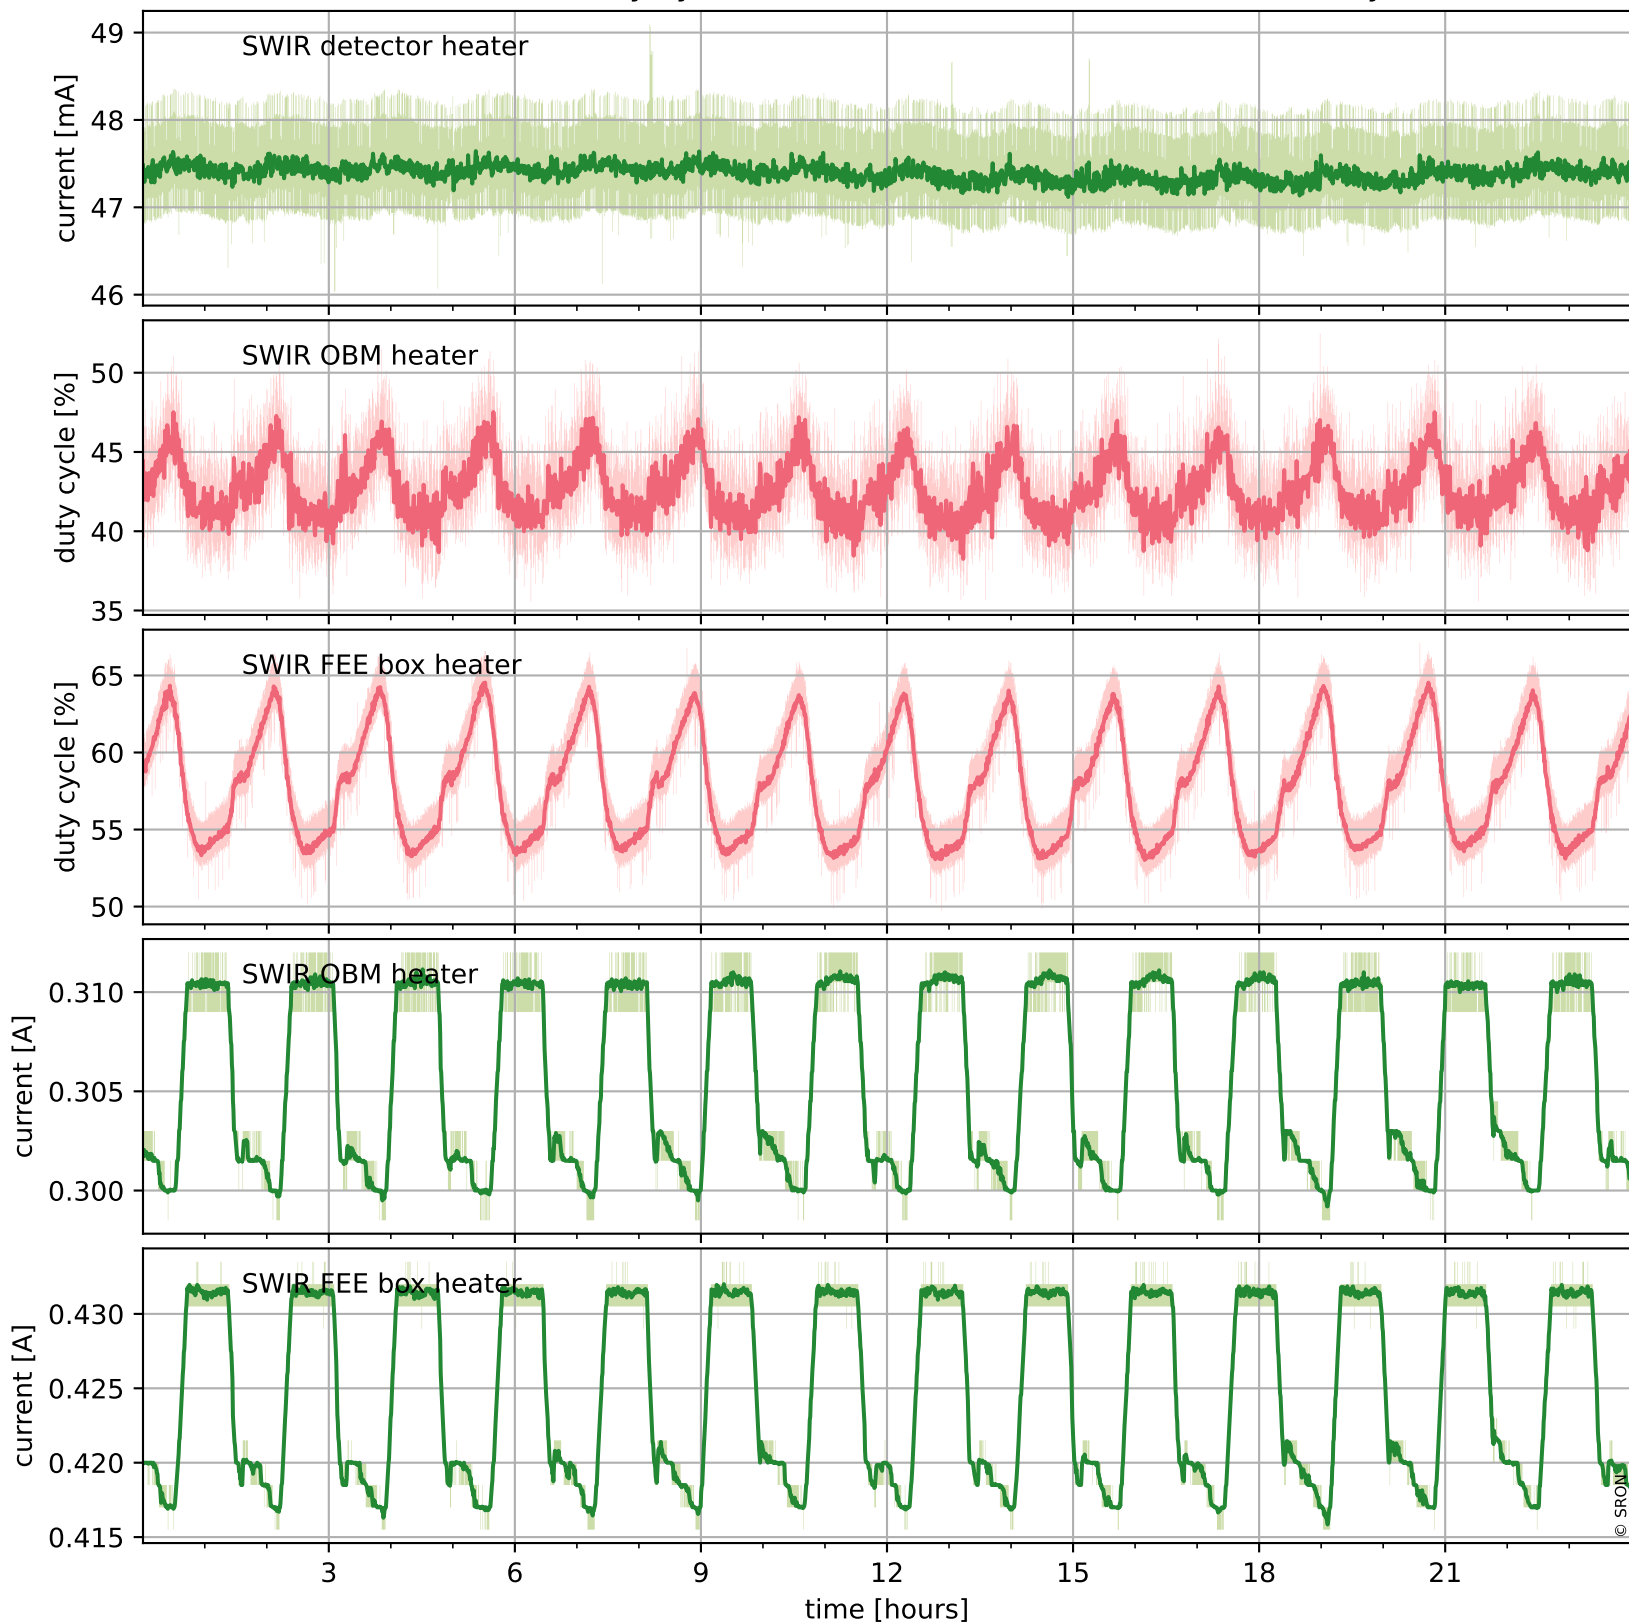

Tropomi SWIR housekeeping data

orbits : [15984, 15998]
coverage : 2020-11-13 / 2020-11-14
created : 2023-08-21T09:05:44

Temperature of sensors relevant for SWIR (one day)

Tropomi SWIR housekeeping data

orbits : [15514, 15998]
coverage : 2020-10-10 / 2020-11-14
created : 2023-08-21T09:05:44

Temperature of sensors relevant for SWIR (last month)

Tropomi SWIR housekeeping data

orbits : [15984, 15998]
coverage : 2020-11-13 / 2020-11-14
created : 2023-08-21T09:05:45

Current and duty cycle of 3 heaters relevant for SWIR (one day)

Tropomi SWIR housekeeping data

orbits : [15514, 15998]
coverage : 2020-10-10 / 2020-11-14
created : 2023-08-21T09:05:45

Current and duty cycle of 3 heaters relevant for SWIR (last month)

Tropomi SWIR housekeeping data