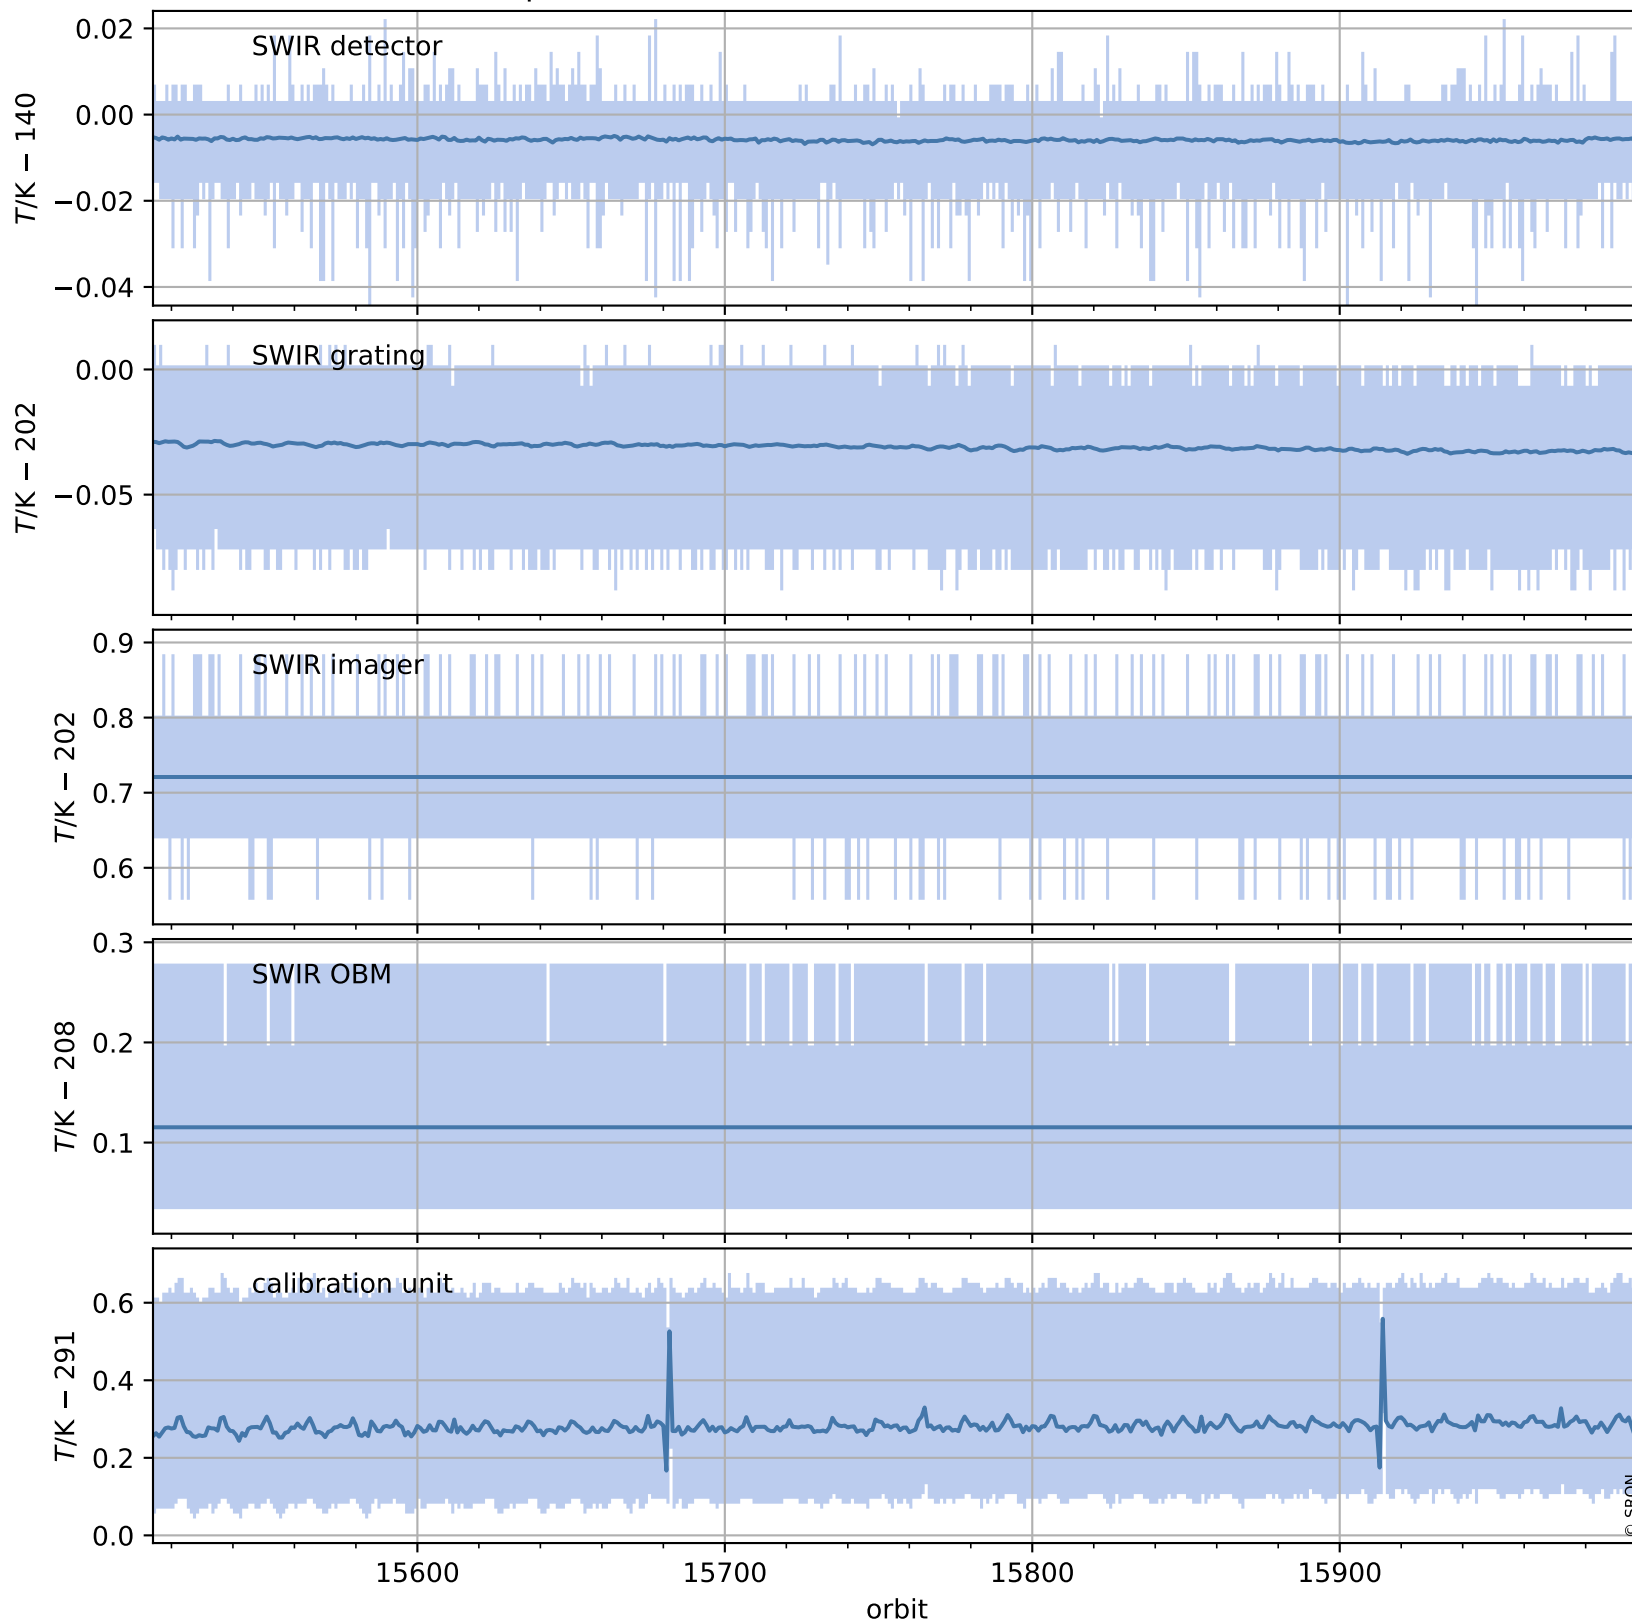

Tropomi SWIR housekeeping data

orbits : [15984, 15998]
coverage : 2020-11-13 / 2020-11-14
created : 2023-08-21T09:05:44

Temperature of sensors relevant for SWIR (one day)

Tropomi SWIR housekeeping data

orbits : [15514, 15998]
coverage : 2020-10-10 / 2020-11-14
created : 2023-08-21T09:05:44

Temperature of sensors relevant for SWIR (last month)

Tropomi SWIR housekeeping data

orbits : [15984, 15998]
coverage : 2020-11-13 / 2020-11-14
created : 2023-08-21T09:05:45

Current and duty cycle of 3 heaters relevant for SWIR (one day)

Tropomi SWIR housekeeping data

orbits : [15514, 15998]
coverage : 2020-10-10 / 2020-11-14
created : 2023-08-21T09:05:45

Current and duty cycle of 3 heaters relevant for SWIR (last month)

Tropomi SWIR housekeeping data

orbits : [15984, 15998]
coverage : 2020-11-13 / 2020-11-14
created : 2023-08-21T09:05:45

Temperature of sensors at the SWIR front-end electronics (one day)

Tropomi SWIR housekeeping data

orbits : [15514, 15998]
coverage : 2020-10-10 / 2020-11-14
created : 2023-08-21T09:05:46