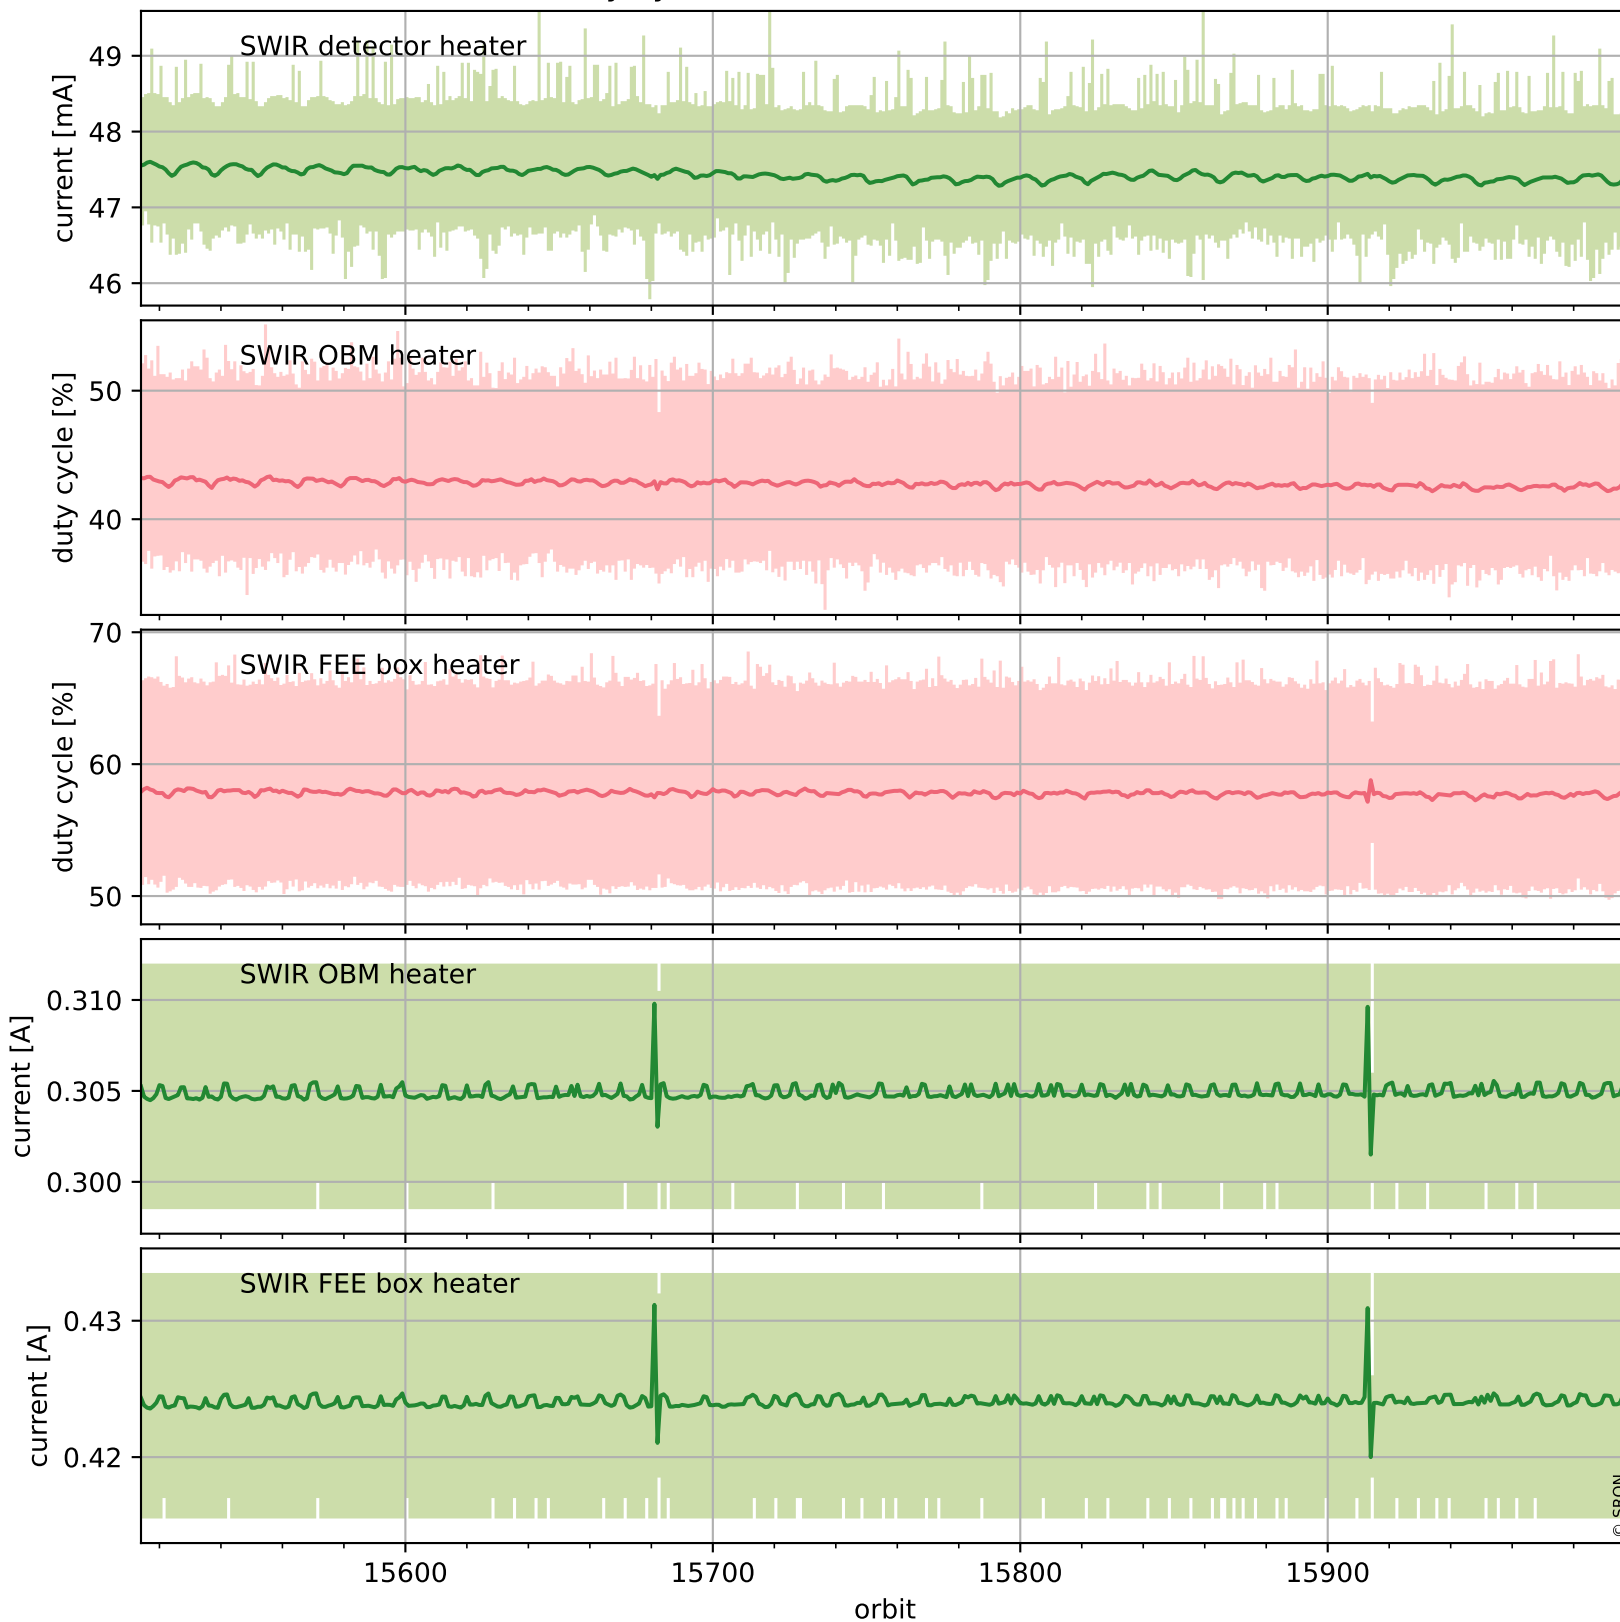

Tropomi SWIR housekeeping data

orbits : [15984, 15998]
coverage : 2020-11-13 / 2020-11-14
created : 2023-08-21T09:05:44

Temperature of sensors relevant for SWIR (one day)

Tropomi SWIR housekeeping data

orbits : [15514, 15998]
coverage : 2020-10-10 / 2020-11-14
created : 2023-08-21T09:05:44

Temperature of sensors relevant for SWIR (last month)

Tropomi SWIR housekeeping data

orbits : [15984, 15998]
coverage : 2020-11-13 / 2020-11-14
created : 2023-08-21T09:05:45

Current and duty cycle of 3 heaters relevant for SWIR (one day)

Tropomi SWIR housekeeping data

orbits : [15514, 15998]
coverage : 2020-10-10 / 2020-11-14
created : 2023-08-21T09:05:45

Current and duty cycle of 3 heaters relevant for SWIR (last month)

Tropomi SWIR housekeeping data

orbits : [15984, 15998]
coverage : 2020-11-13 / 2020-11-14
created : 2023-08-21T09:05:45

Temperature of sensors at the SWIR front-end electronics (one day)

Tropomi SWIR housekeeping data

orbits : [15514, 15998]
coverage : 2020-10-10 / 2020-11-14
created : 2023-08-21T09:05:46