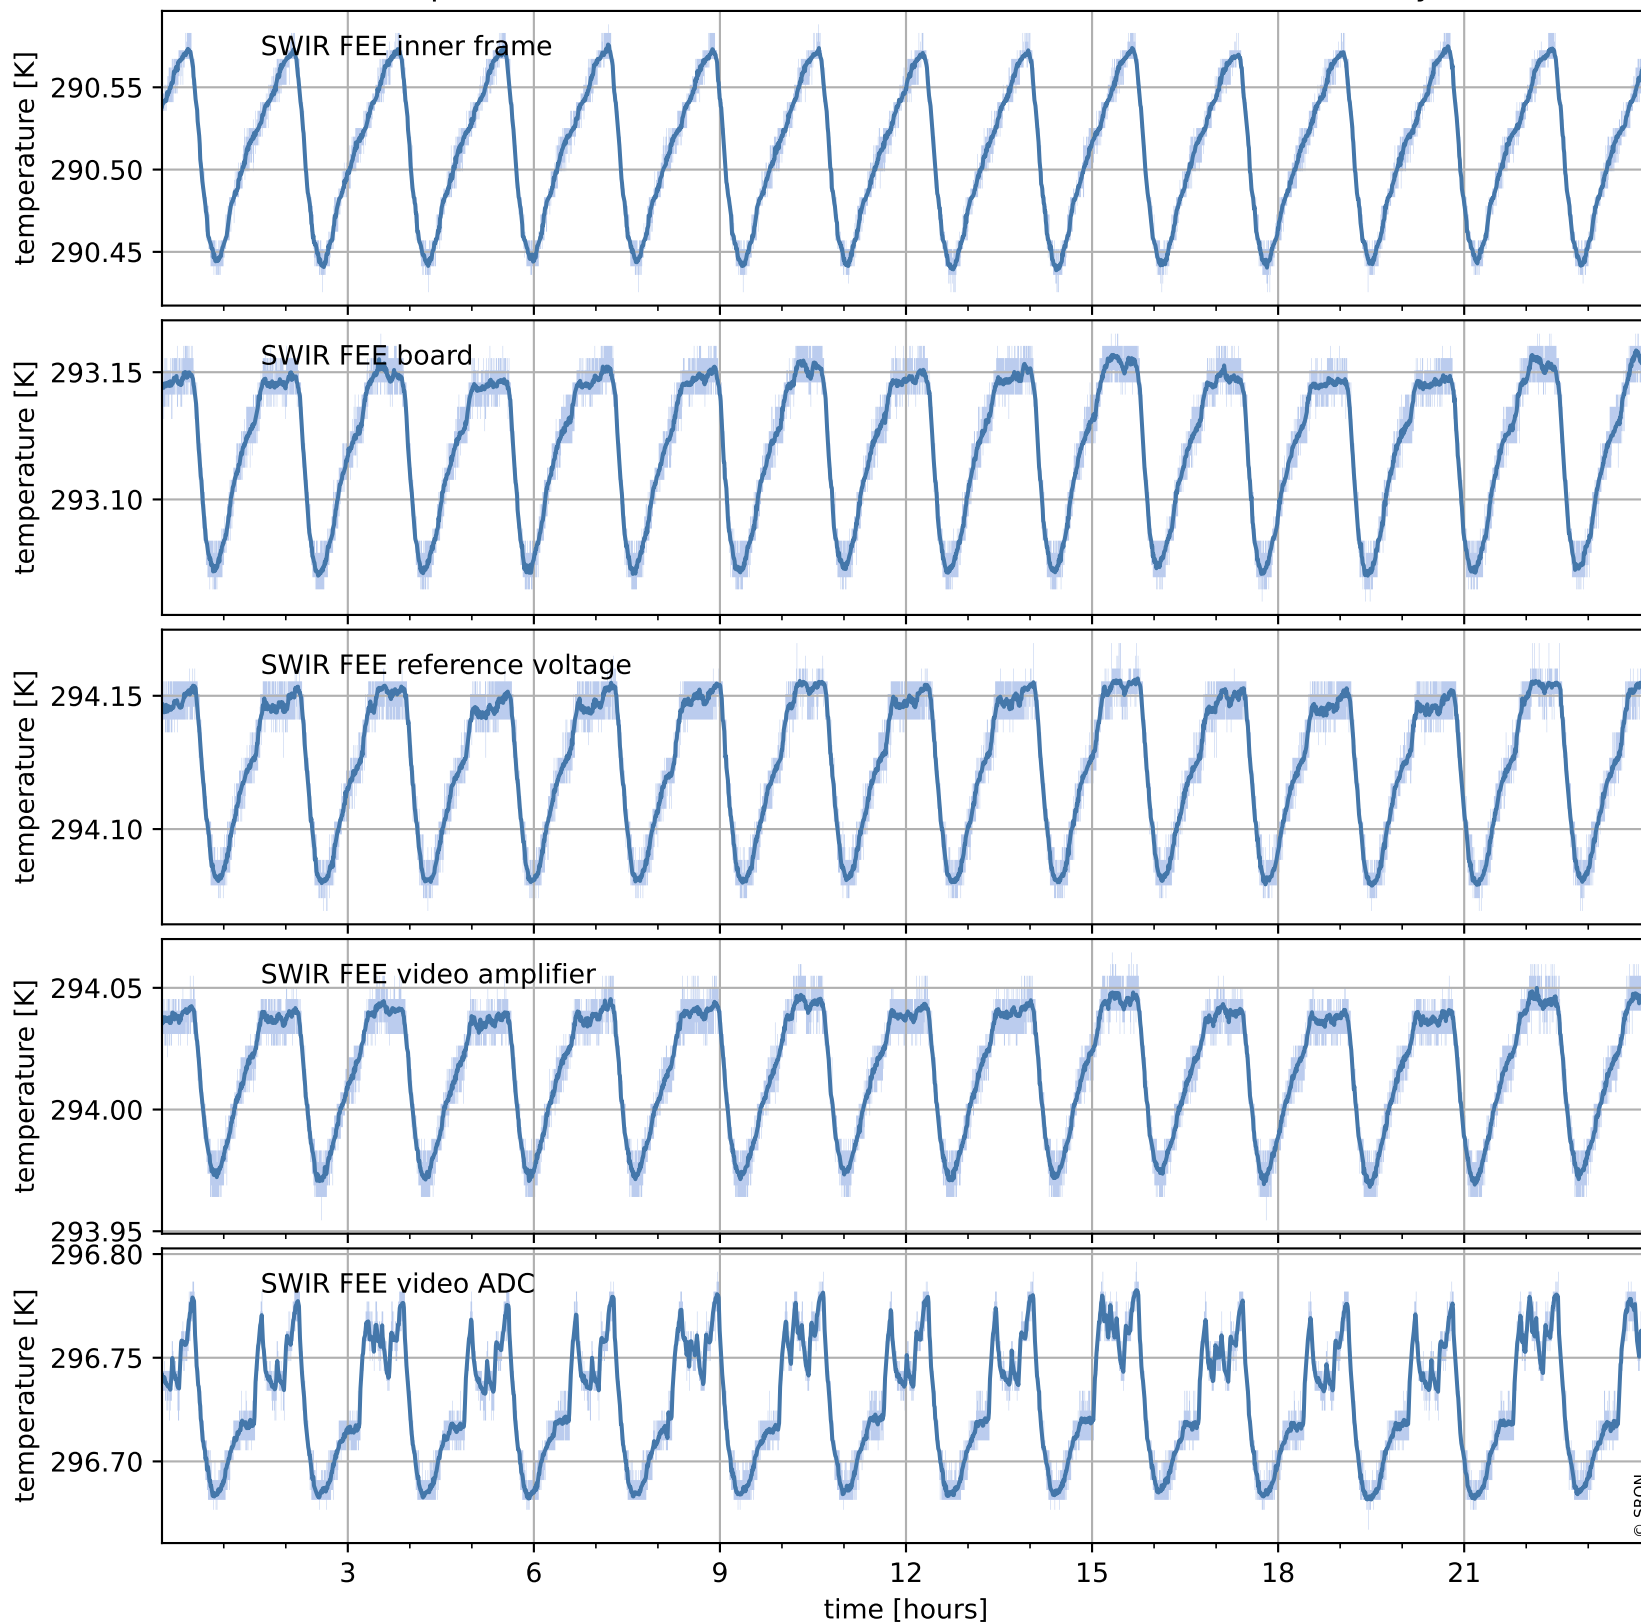

Tropomi SWIR housekeeping data

orbits : [15984, 15998]
coverage : 2020-11-13 / 2020-11-14
created : 2023-08-21T09:05:45

Temperature of sensors at the SWIR front-end electronics (one day)