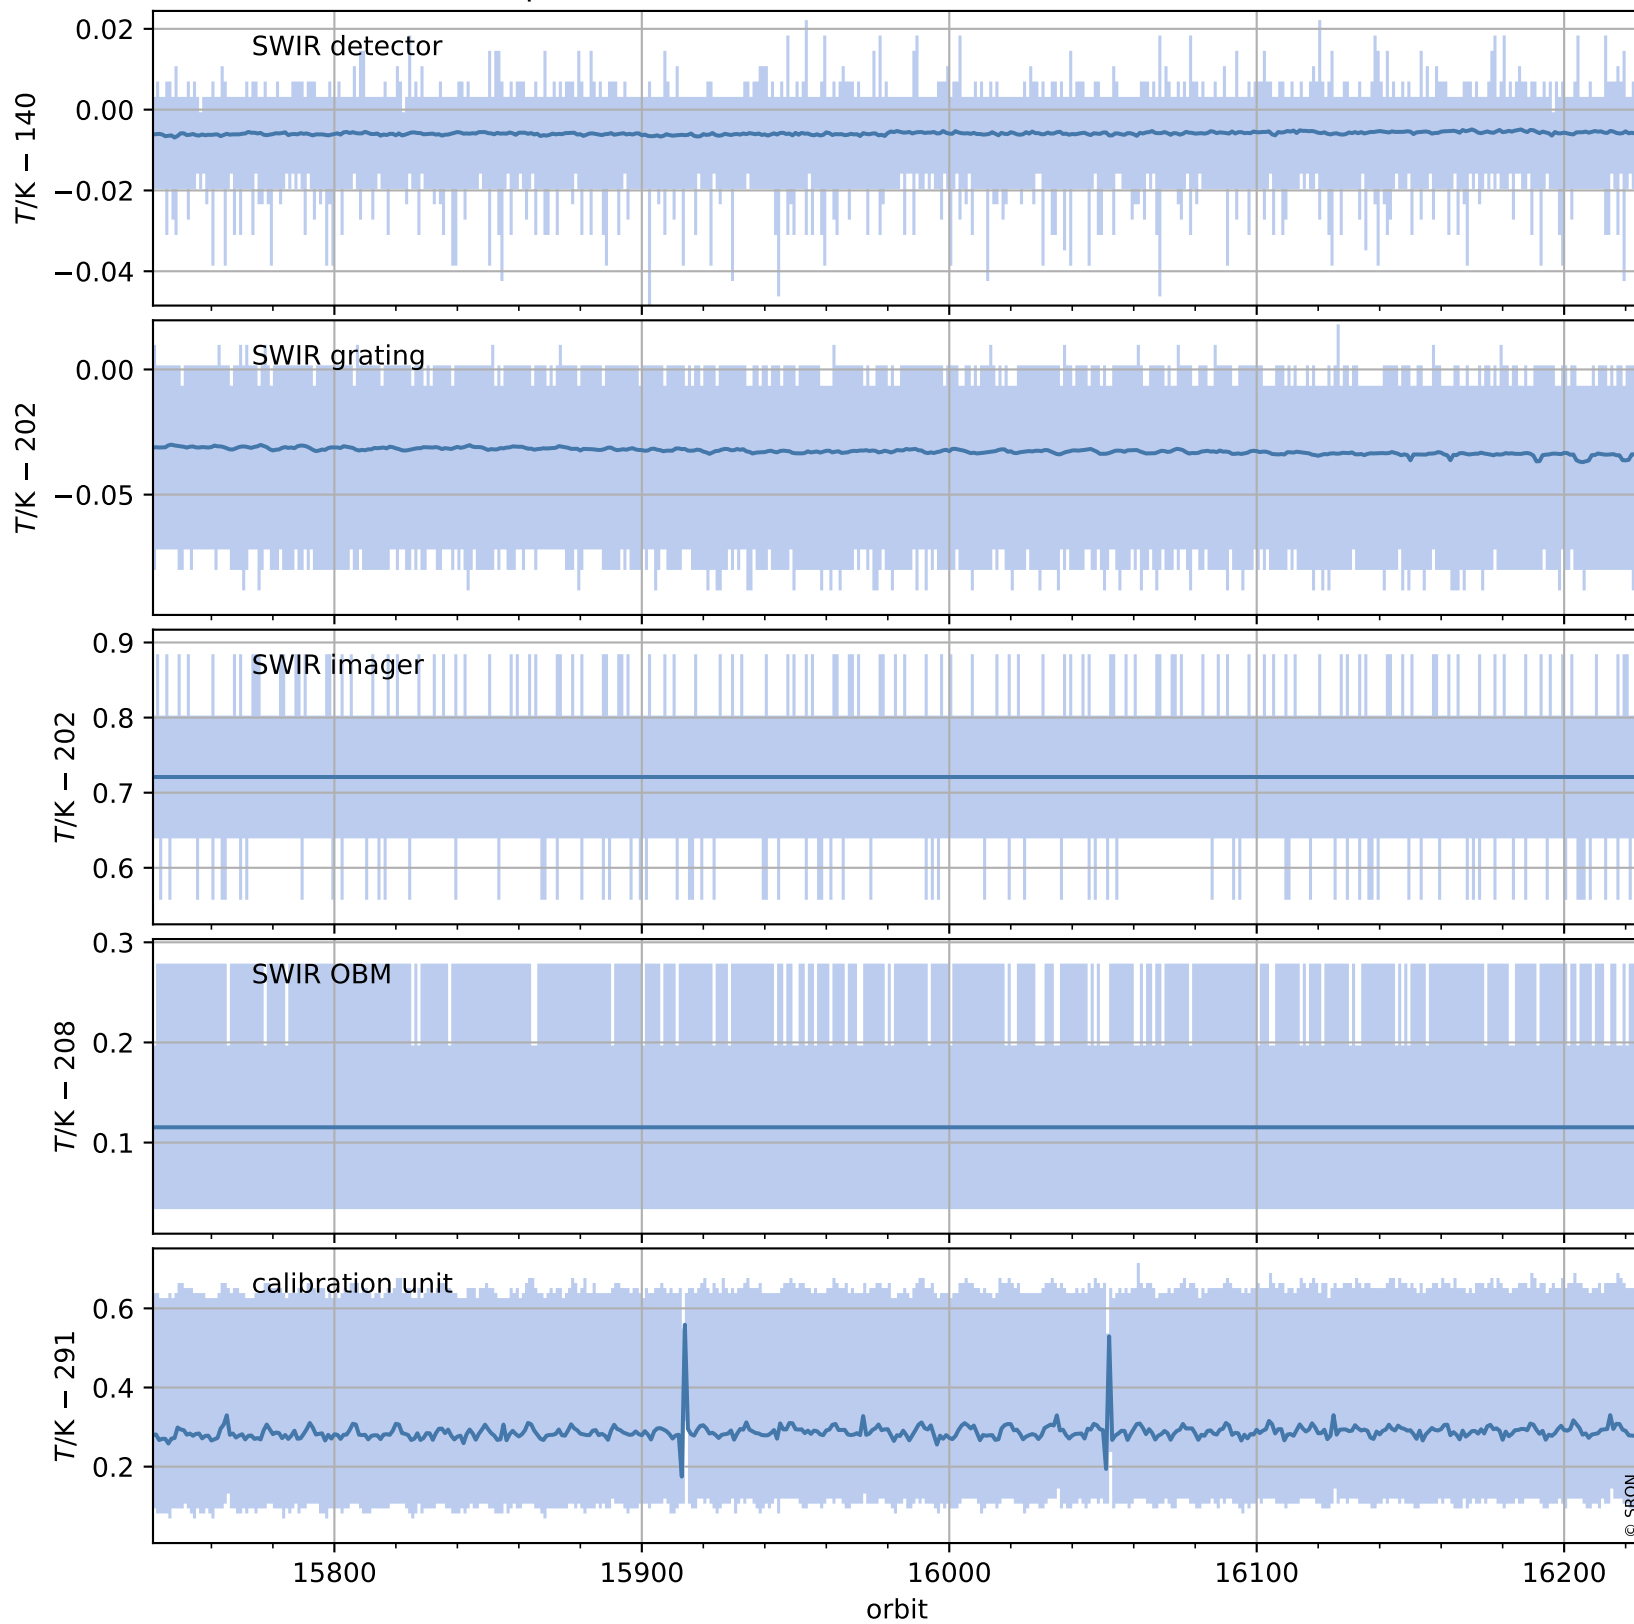

# Tropomi SWIR housekeeping data

orbits : [16211, 16225]  
coverage : 2020-11-29 / 2020-11-30  
created : 2023-08-21T09:06:21

## Temperature of sensors relevant for SWIR (one day)

# Tropomi SWIR housekeeping data

orbits : [15741, 16225]  
coverage : 2020-10-26 / 2020-11-30  
created : 2023-08-21T09:06:21

## Temperature of sensors relevant for SWIR (last month)