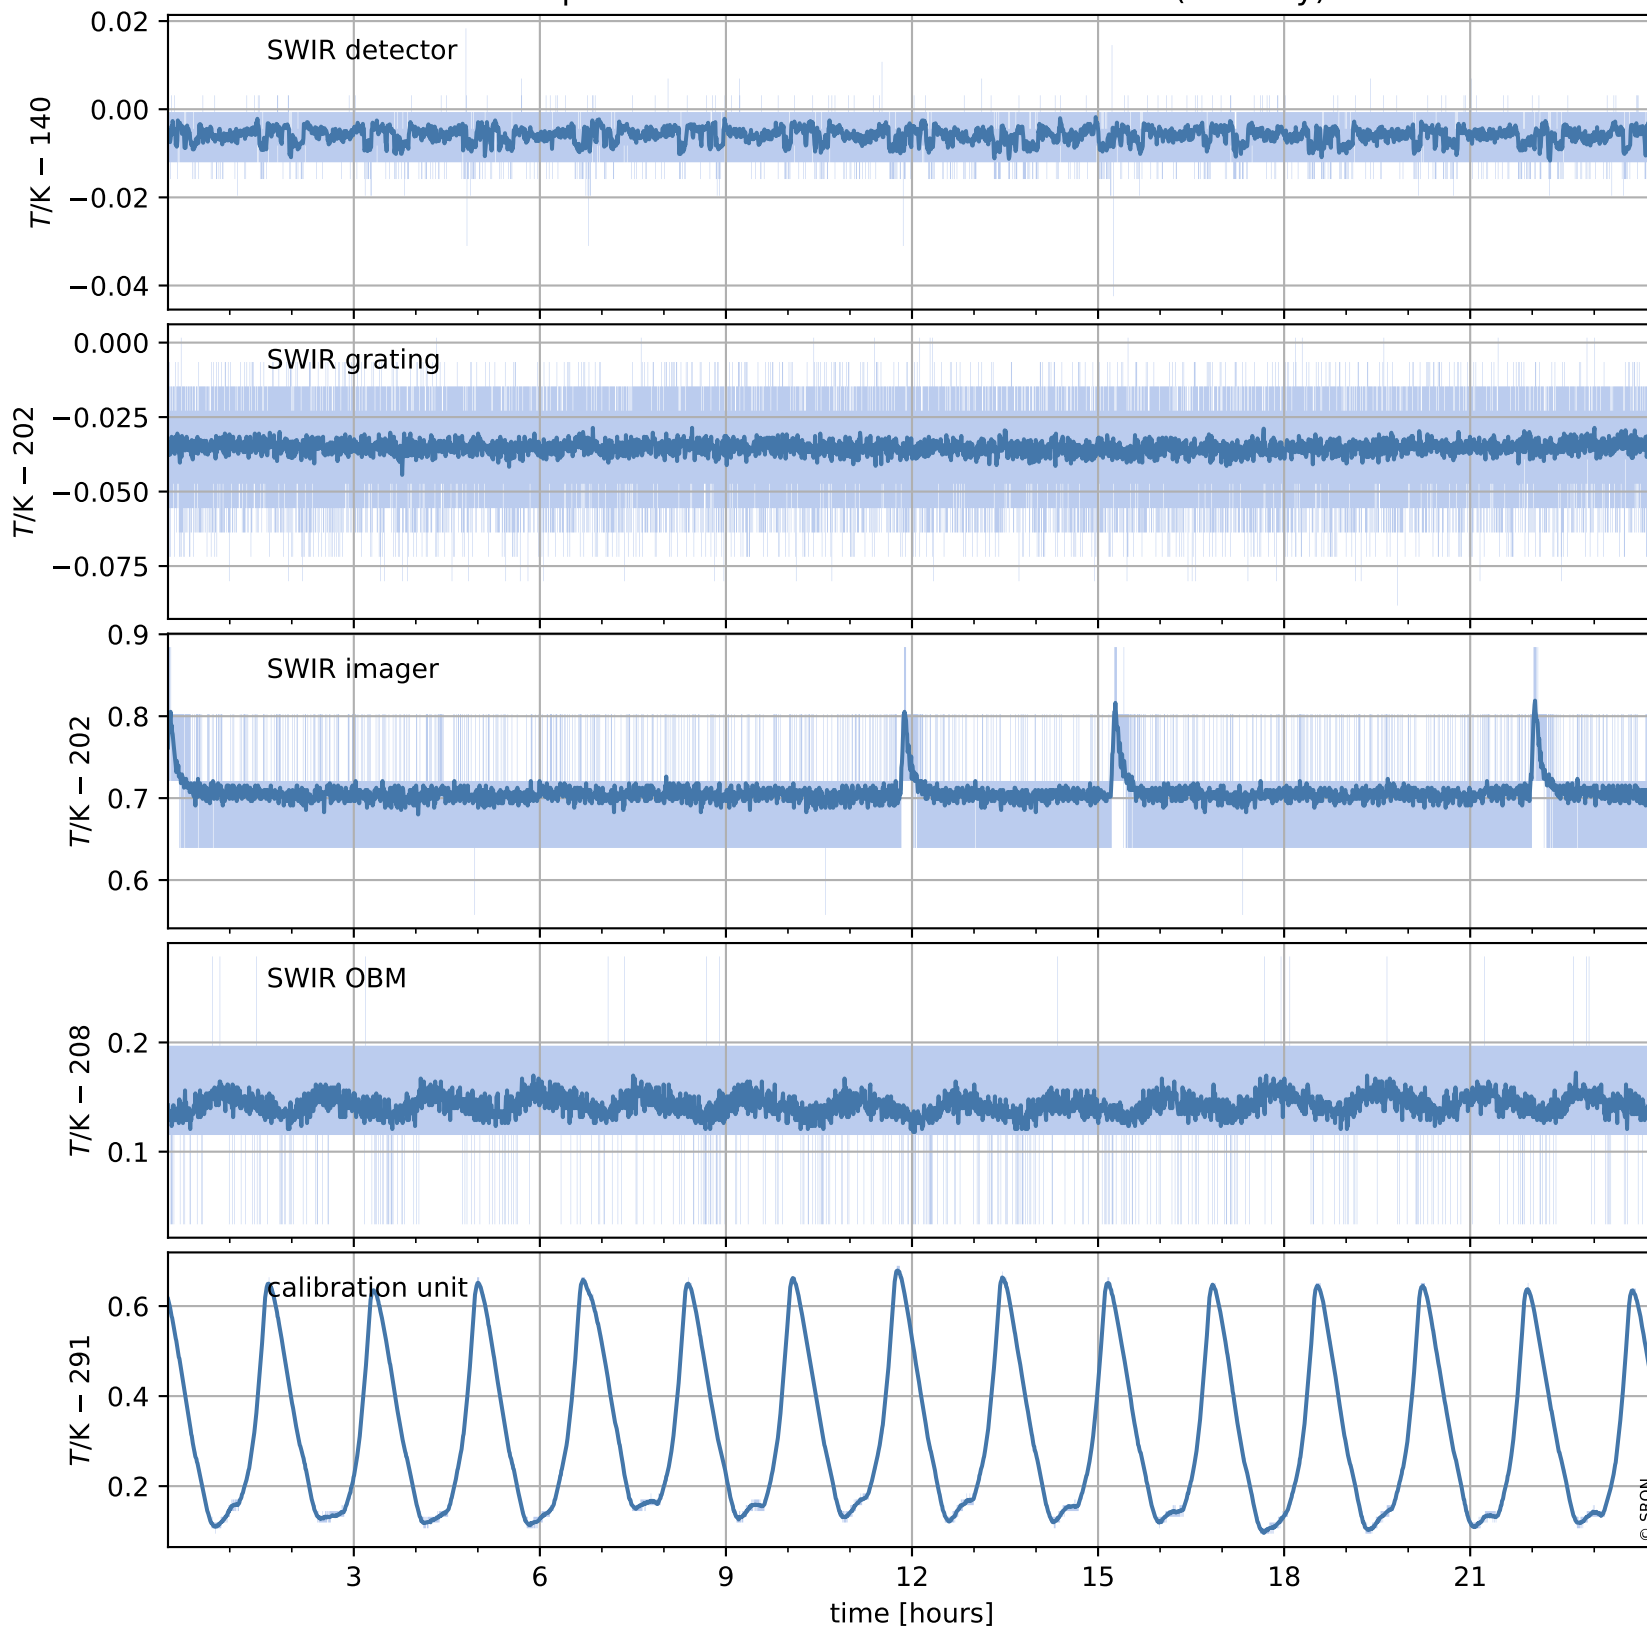

# Tropomi SWIR housekeeping data

orbits : [16211, 16225]  
coverage : 2020-11-29 / 2020-11-30  
created : 2023-08-21T09:06:21

## Temperature of sensors relevant for SWIR (one day)

## Temperature of sensors relevant for SWIR (last month)