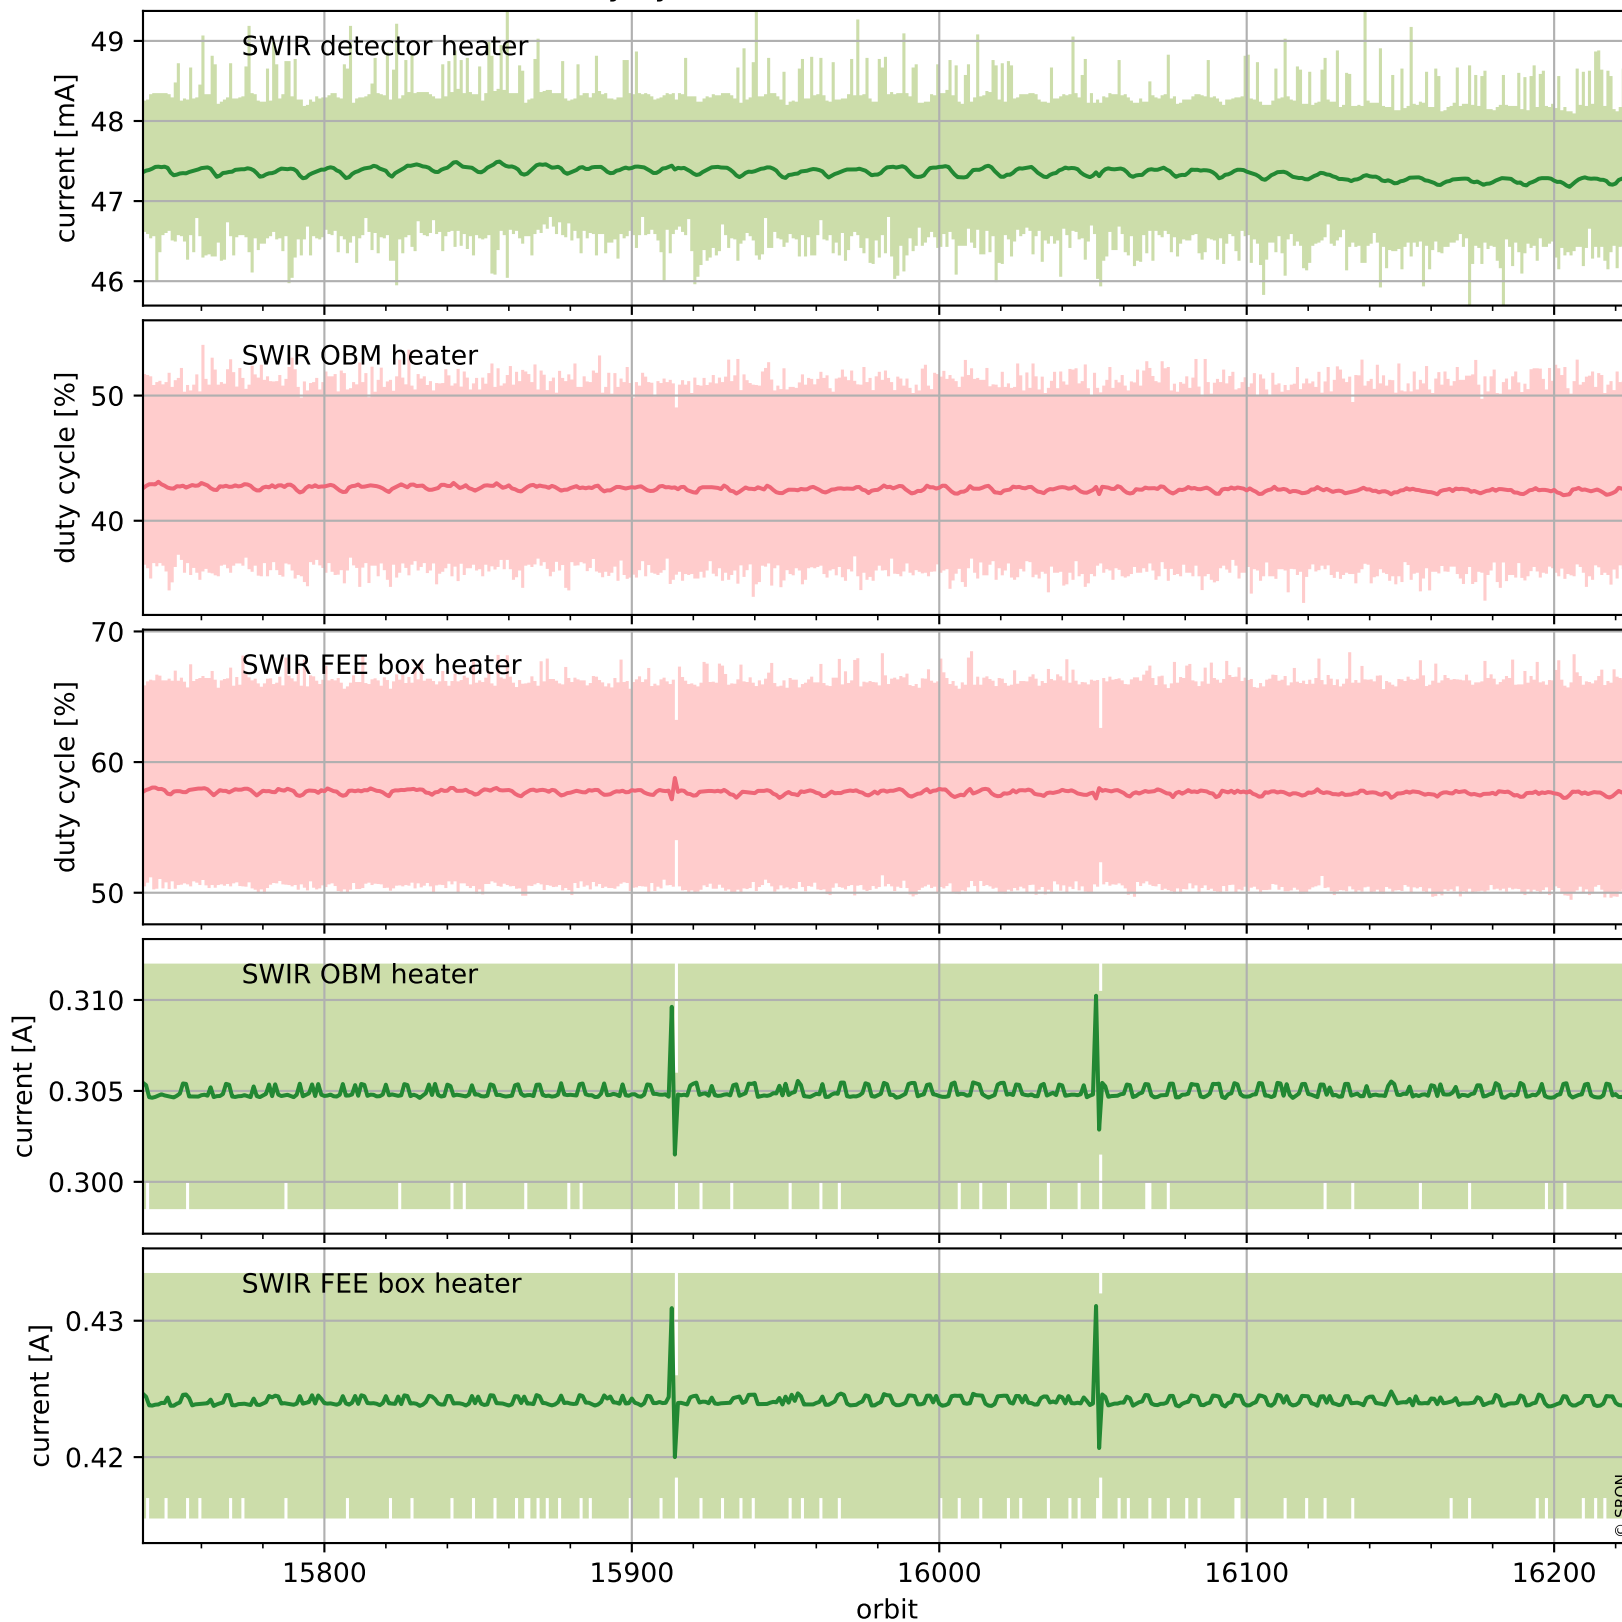

Tropomi SWIR housekeeping data

orbits : [15741, 16225]
coverage : 2020-10-26 / 2020-11-30
created : 2023-08-21T09:06:22

Current and duty cycle of 3 heaters relevant for SWIR (last month)