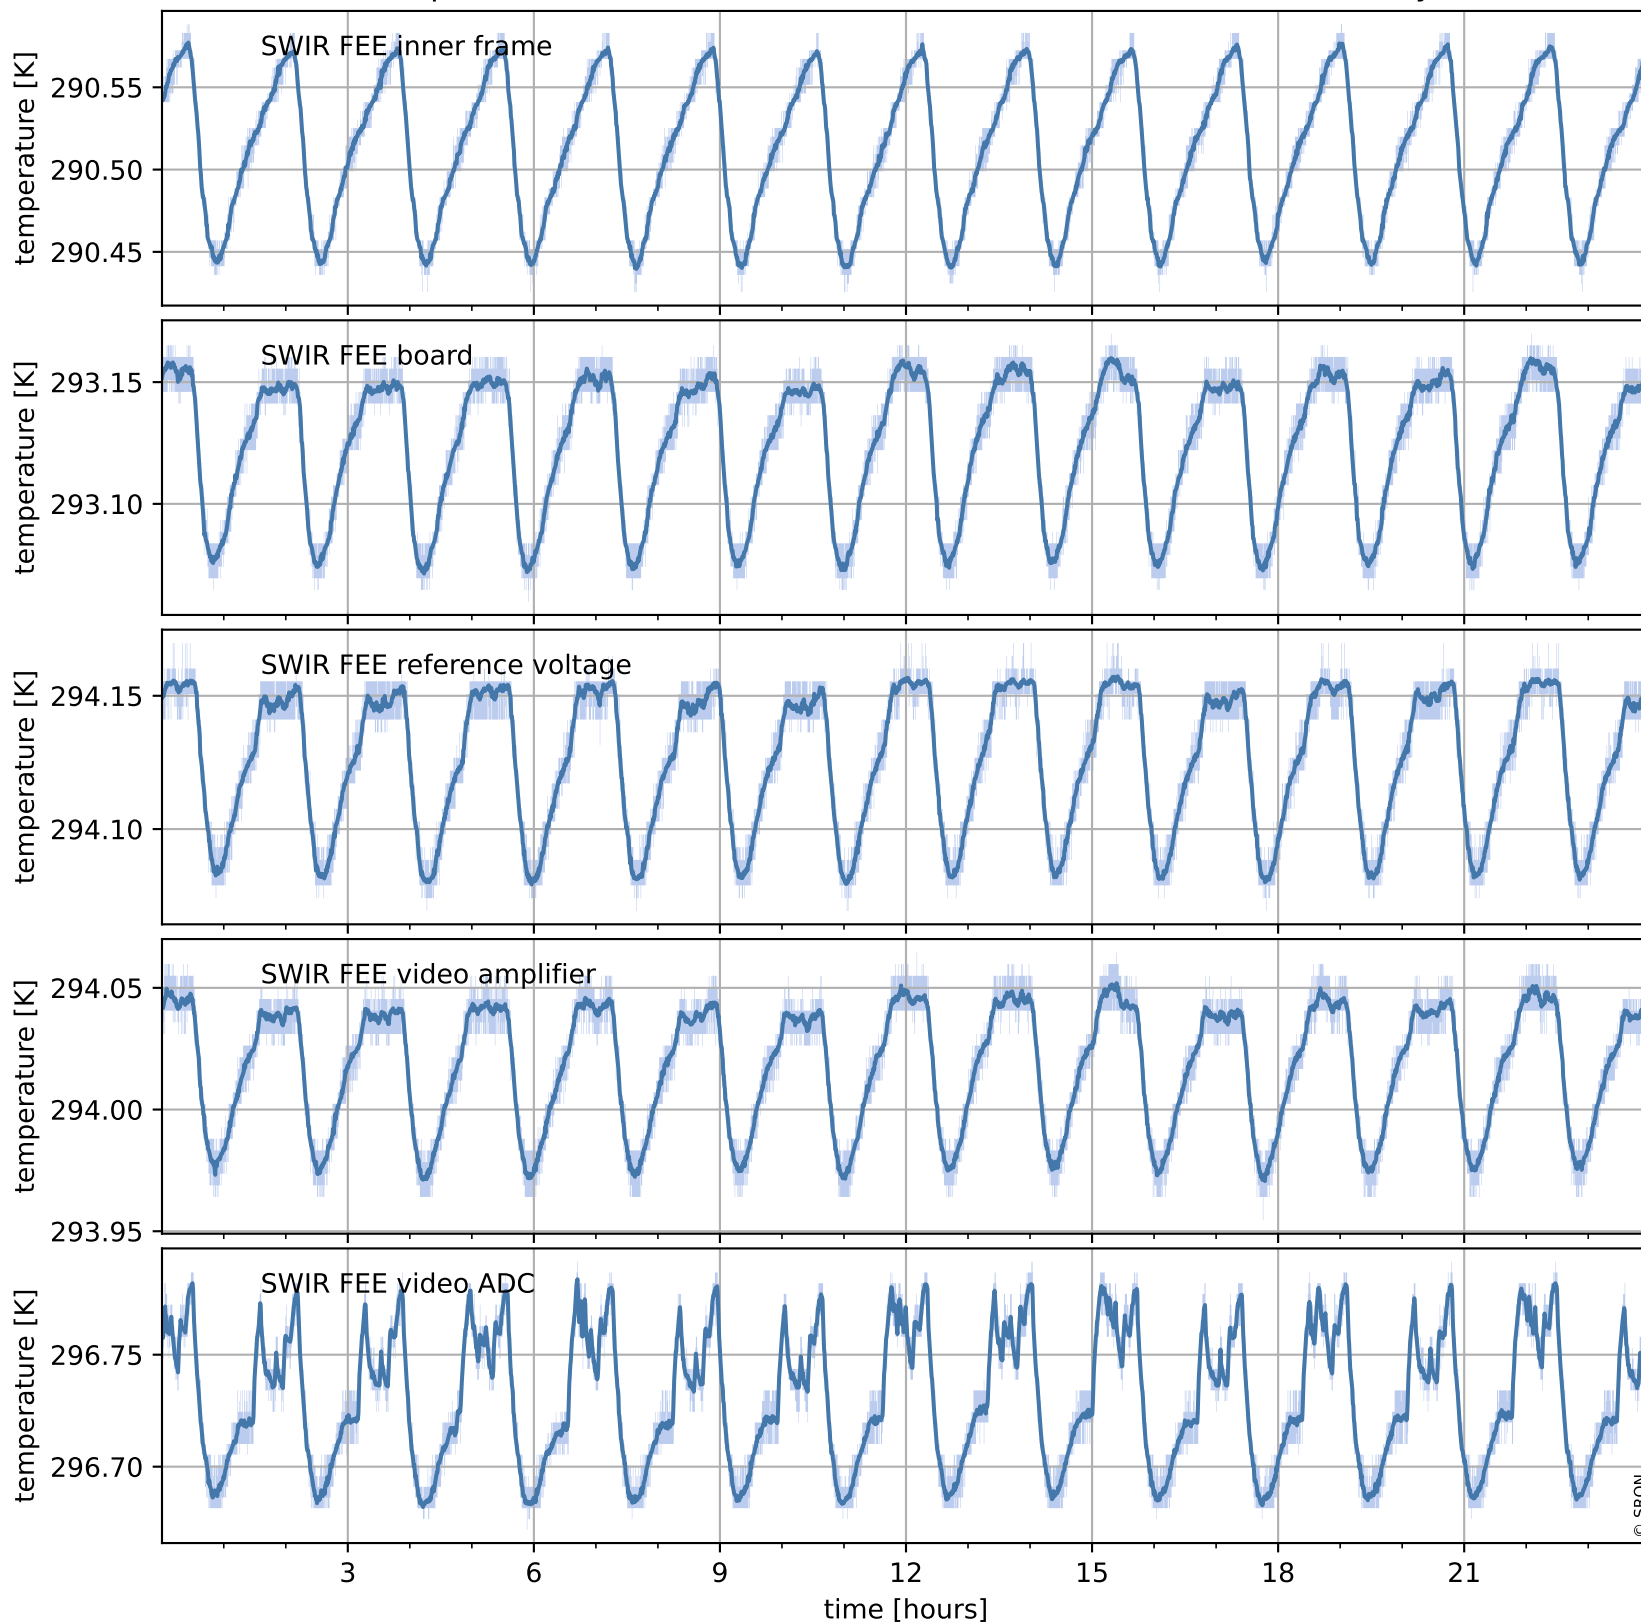

Tropomi SWIR housekeeping data

orbits : [16211, 16225]
coverage : 2020-11-29 / 2020-11-30
created : 2023-08-21T09:06:22

Temperature of sensors at the SWIR front-end electronics (one day)