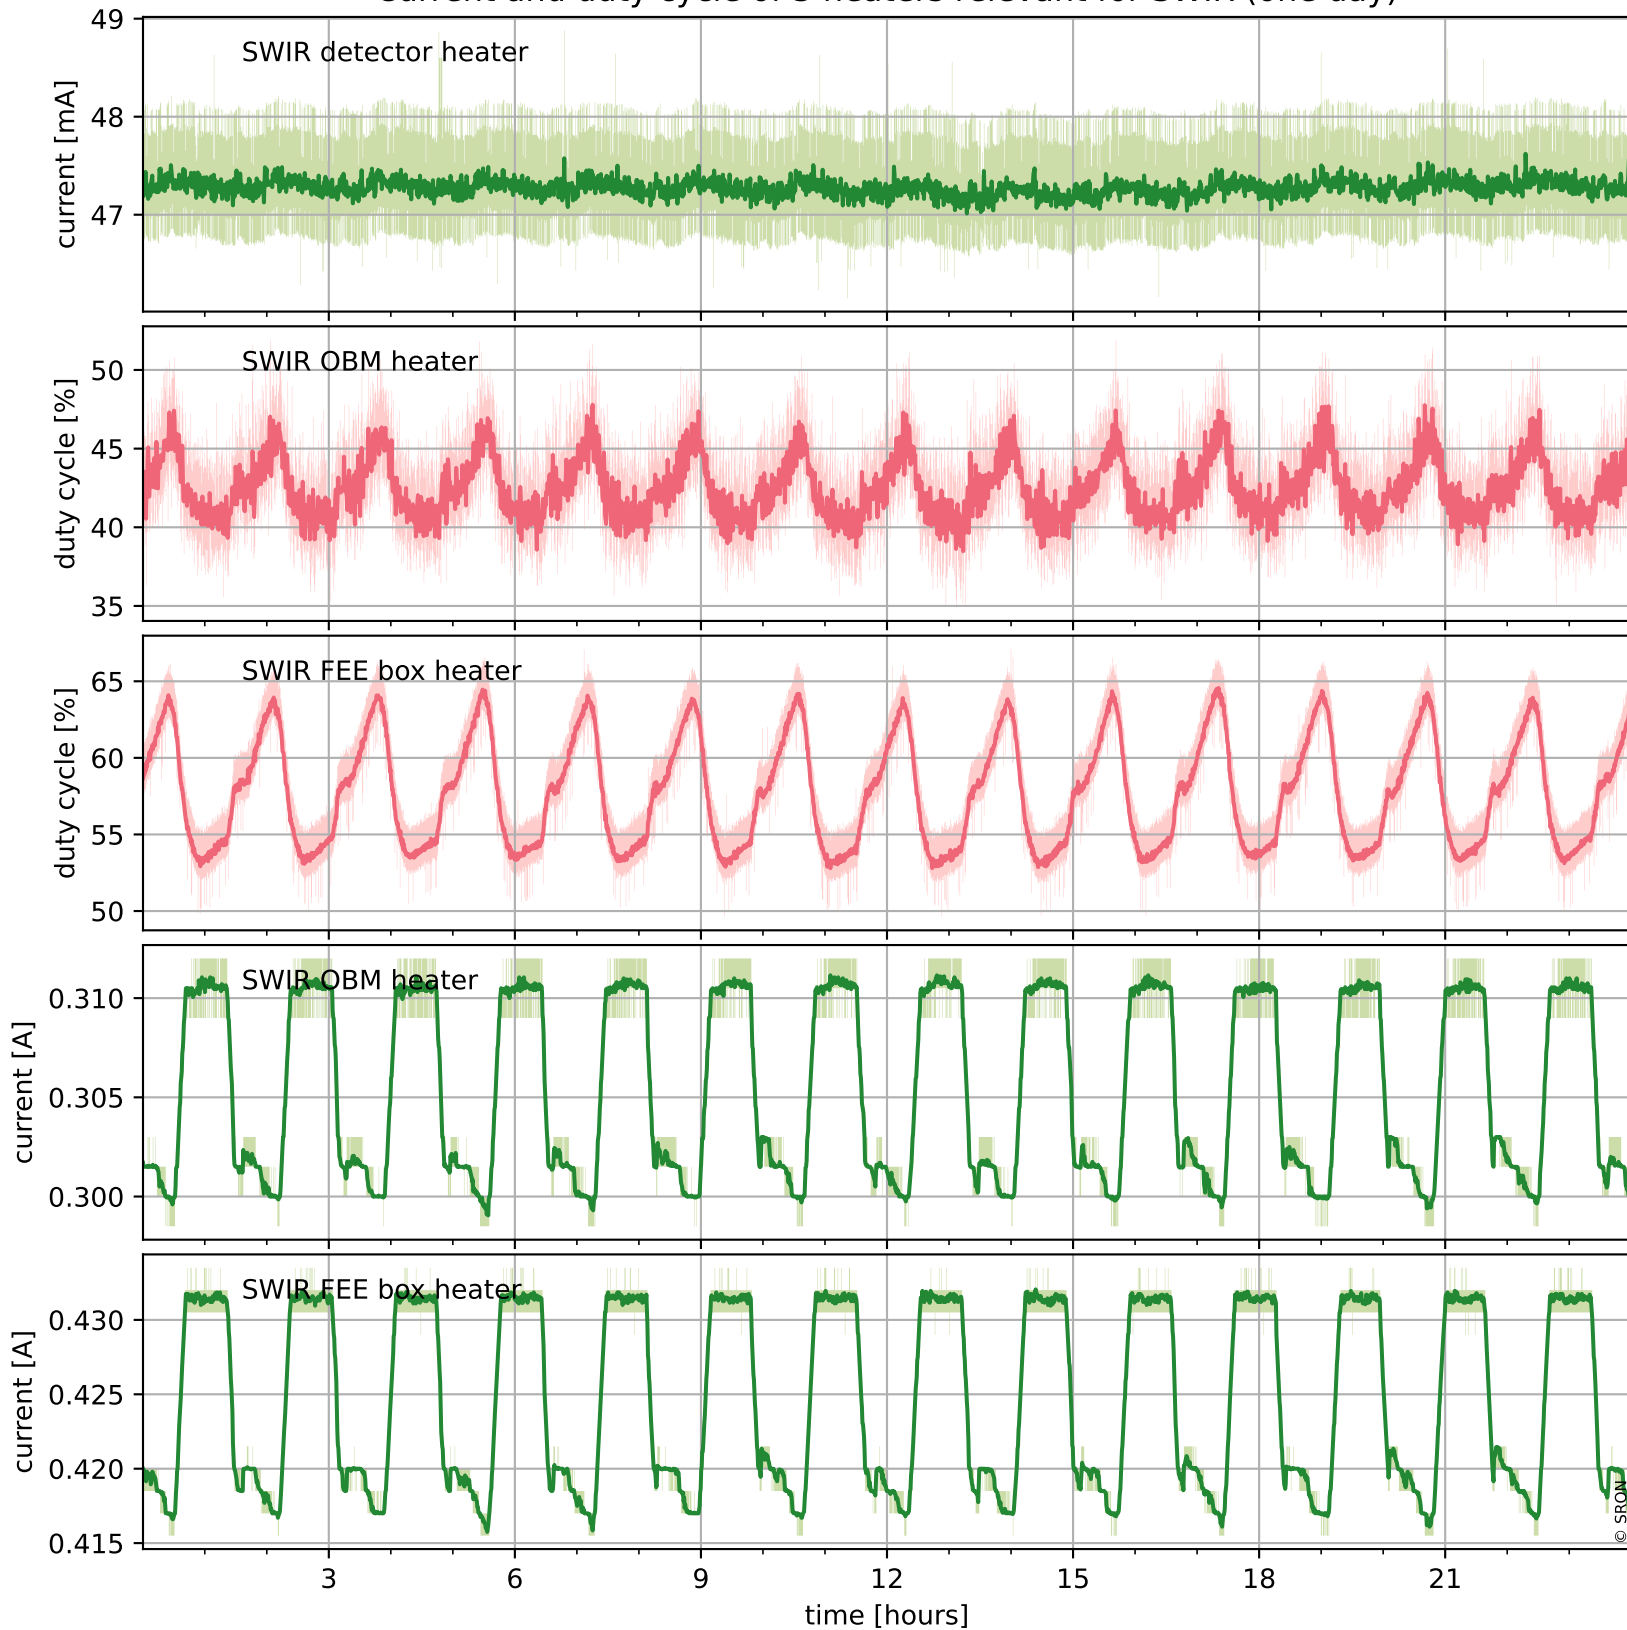

Tropomi SWIR housekeeping data

orbits : [16211, 16225]
coverage : 2020-11-29 / 2020-11-30
created : 2023-08-21T09:06:22

Current and duty cycle of 3 heaters relevant for SWIR (one day)