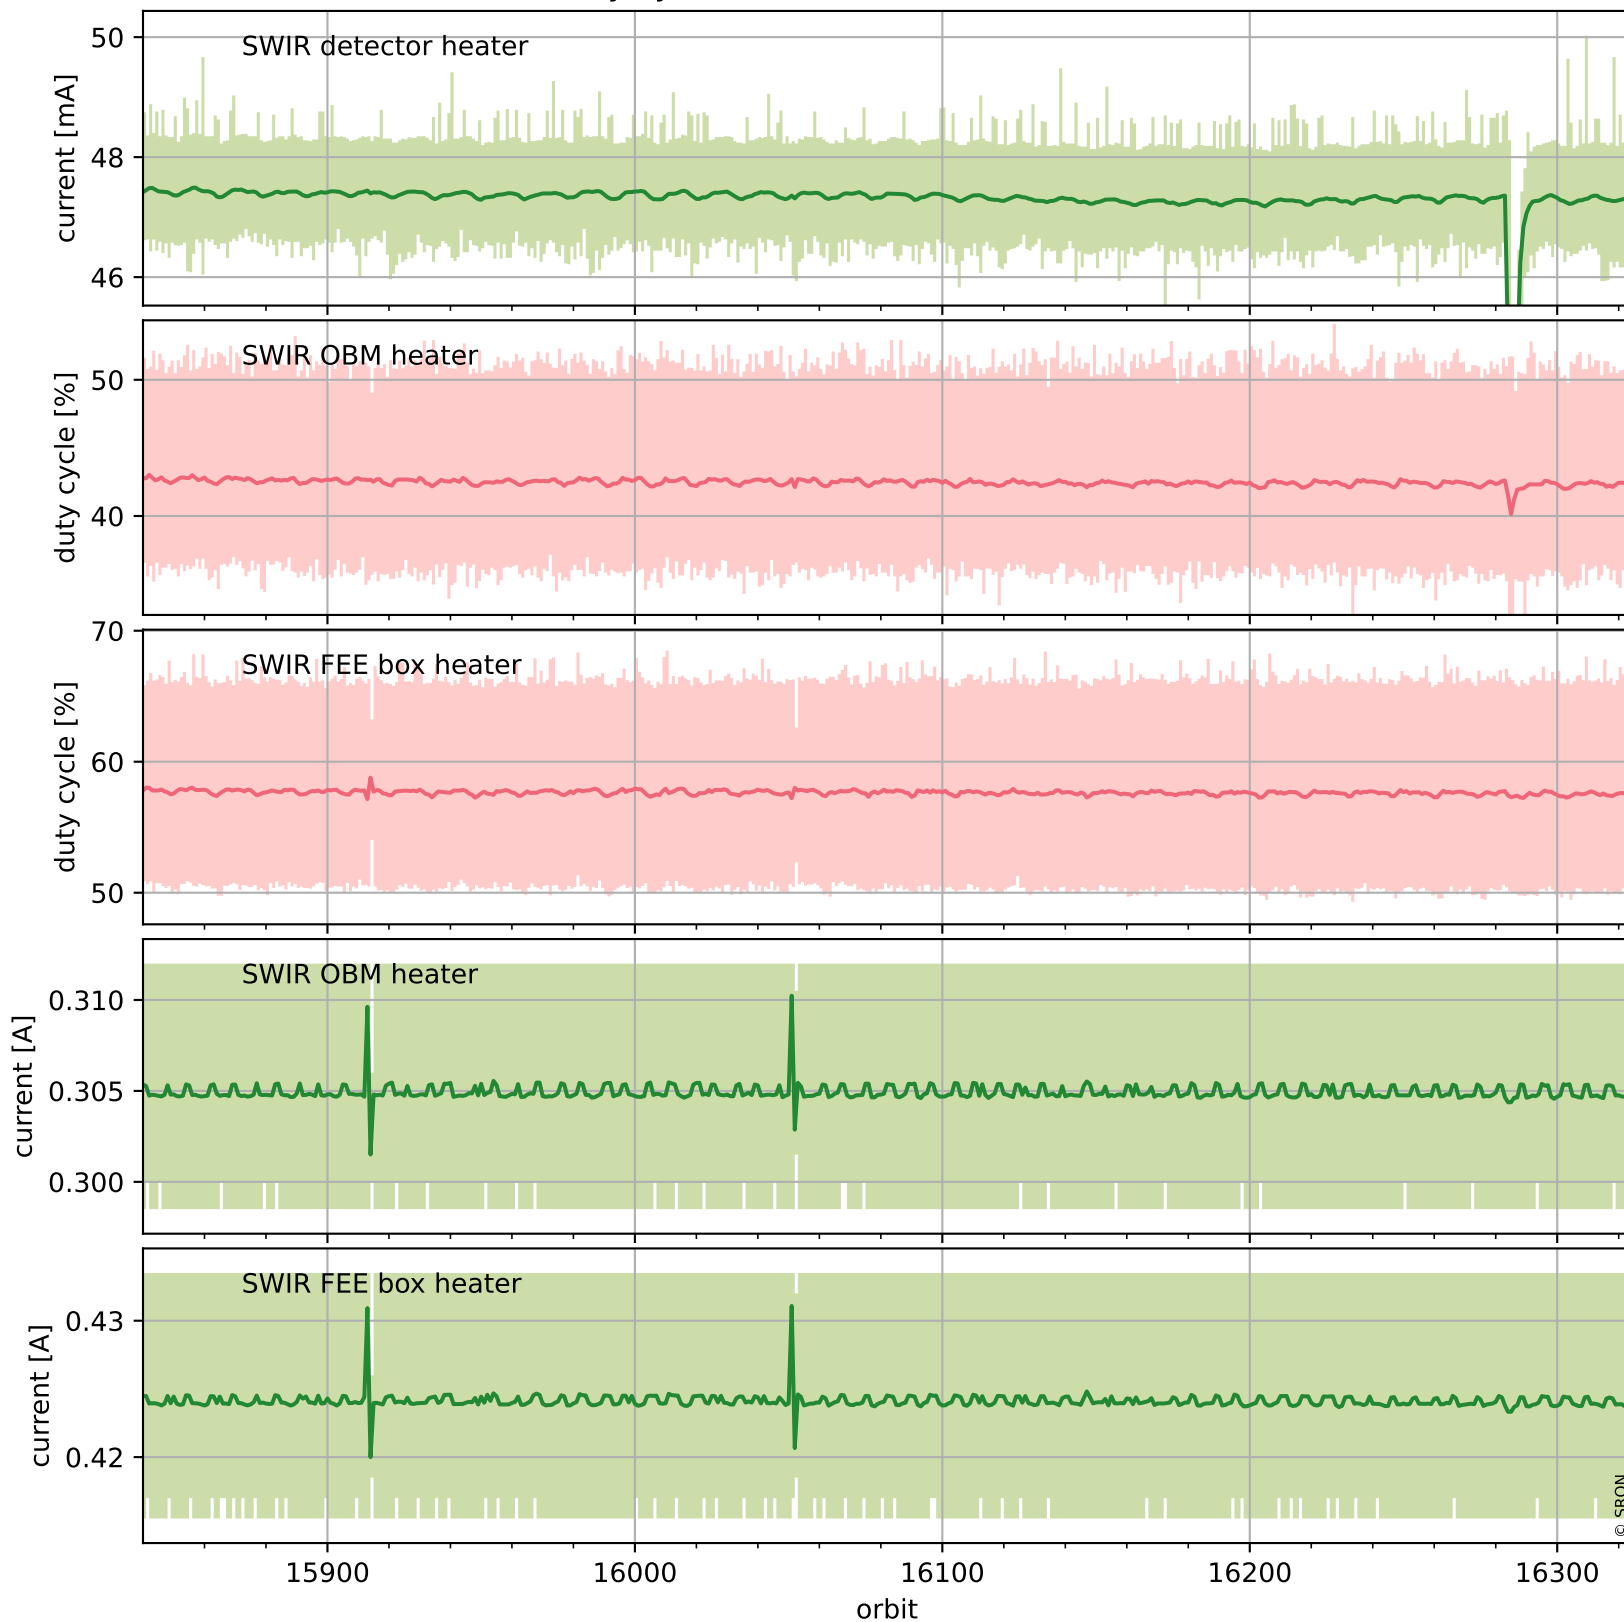

Tropomi SWIR housekeeping data

orbits : [16311, 16324]
coverage : 2020-12-06 / 2020-12-07
created : 2023-08-21T09:06:37

Temperature of sensors relevant for SWIR (one day)

Tropomi SWIR housekeeping data

orbits : [15840, 16324]
coverage : 2020-11-02 / 2020-12-07
created : 2023-08-21T09:06:37

Temperature of sensors relevant for SWIR (last month)

Tropomi SWIR housekeeping data

orbits : [16311, 16324]
coverage : 2020-12-06 / 2020-12-07
created : 2023-08-21T09:06:38

Current and duty cycle of 3 heaters relevant for SWIR (one day)

Tropomi SWIR housekeeping data

orbits : [15840, 16324]
coverage : 2020-11-02 / 2020-12-07
created : 2023-08-21T09:06:38

Current and duty cycle of 3 heaters relevant for SWIR (last month)

Tropomi SWIR housekeeping data

orbits : [16311, 16324]
coverage : 2020-12-06 / 2020-12-07
created : 2023-08-21T09:06:39

Temperature of sensors at the SWIR front-end electronics (one day)

Tropomi SWIR housekeeping data

orbits : [15840, 16324]
coverage : 2020-11-02 / 2020-12-07
created : 2023-08-21T09:06:39