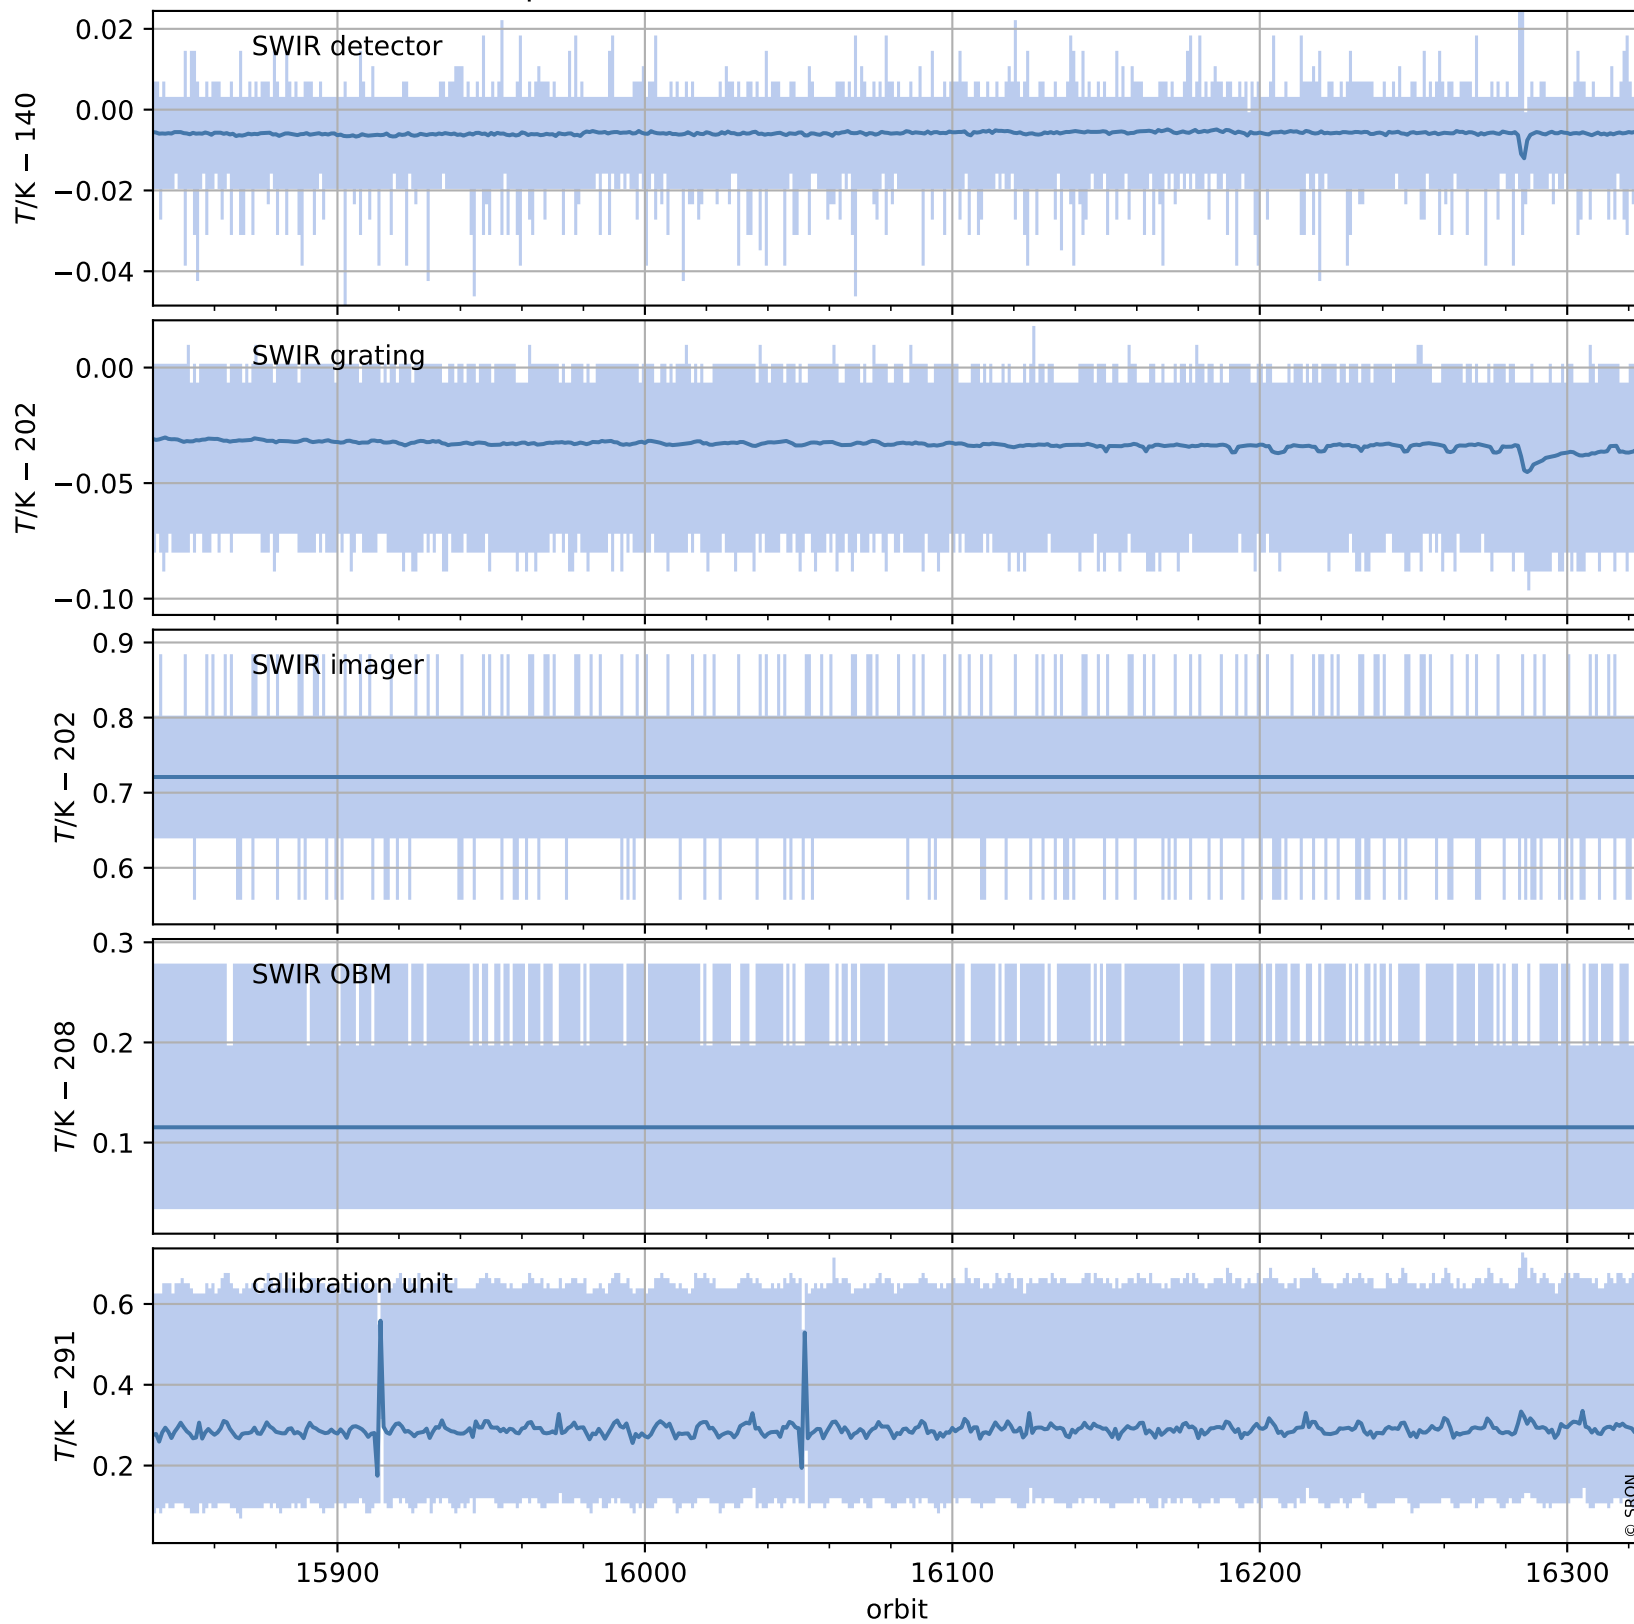

Tropomi SWIR housekeeping data

orbits : [16311, 16324]
coverage : 2020-12-06 / 2020-12-07
created : 2023-08-21T09:06:37

Temperature of sensors relevant for SWIR (one day)

Tropomi SWIR housekeeping data

orbits : [15840, 16324]
coverage : 2020-11-02 / 2020-12-07
created : 2023-08-21T09:06:37

Temperature of sensors relevant for SWIR (last month)

Tropomi SWIR housekeeping data

orbits : [16311, 16324]
coverage : 2020-12-06 / 2020-12-07
created : 2023-08-21T09:06:38

Current and duty cycle of 3 heaters relevant for SWIR (one day)

Tropomi SWIR housekeeping data

orbits : [15840, 16324]
coverage : 2020-11-02 / 2020-12-07
created : 2023-08-21T09:06:38

Current and duty cycle of 3 heaters relevant for SWIR (last month)

Tropomi SWIR housekeeping data

orbits : [16311, 16324]
coverage : 2020-12-06 / 2020-12-07
created : 2023-08-21T09:06:39

Temperature of sensors at the SWIR front-end electronics (one day)

Tropomi SWIR housekeeping data

orbits : [15840, 16324]
coverage : 2020-11-02 / 2020-12-07
created : 2023-08-21T09:06:39