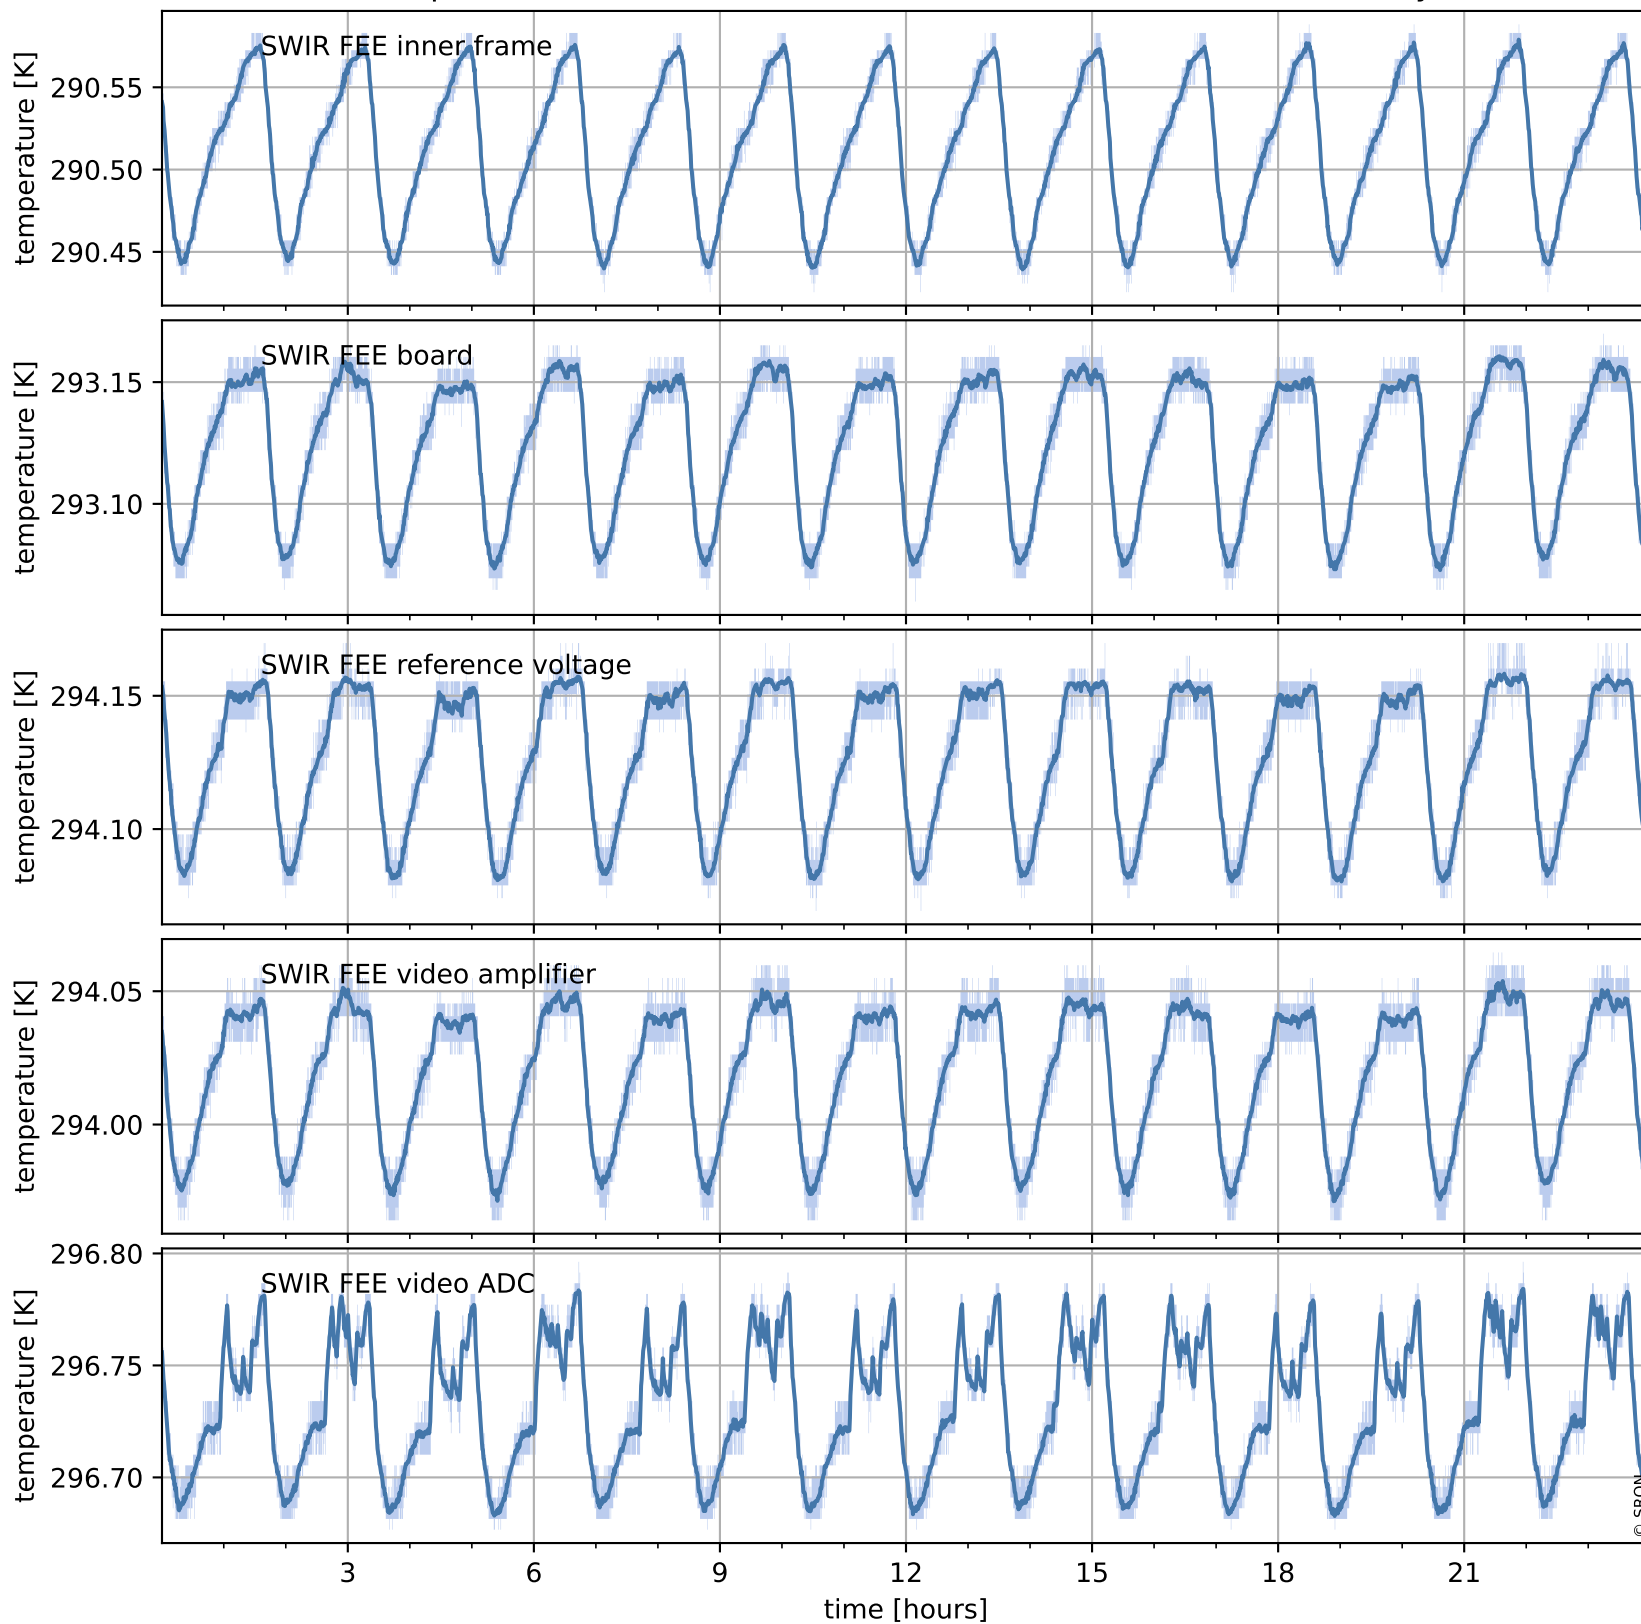

Tropomi SWIR housekeeping data

orbits : [16311, 16324]
coverage : 2020-12-06 / 2020-12-07
created : 2023-08-21T09:06:39

Temperature of sensors at the SWIR front-end electronics (one day)