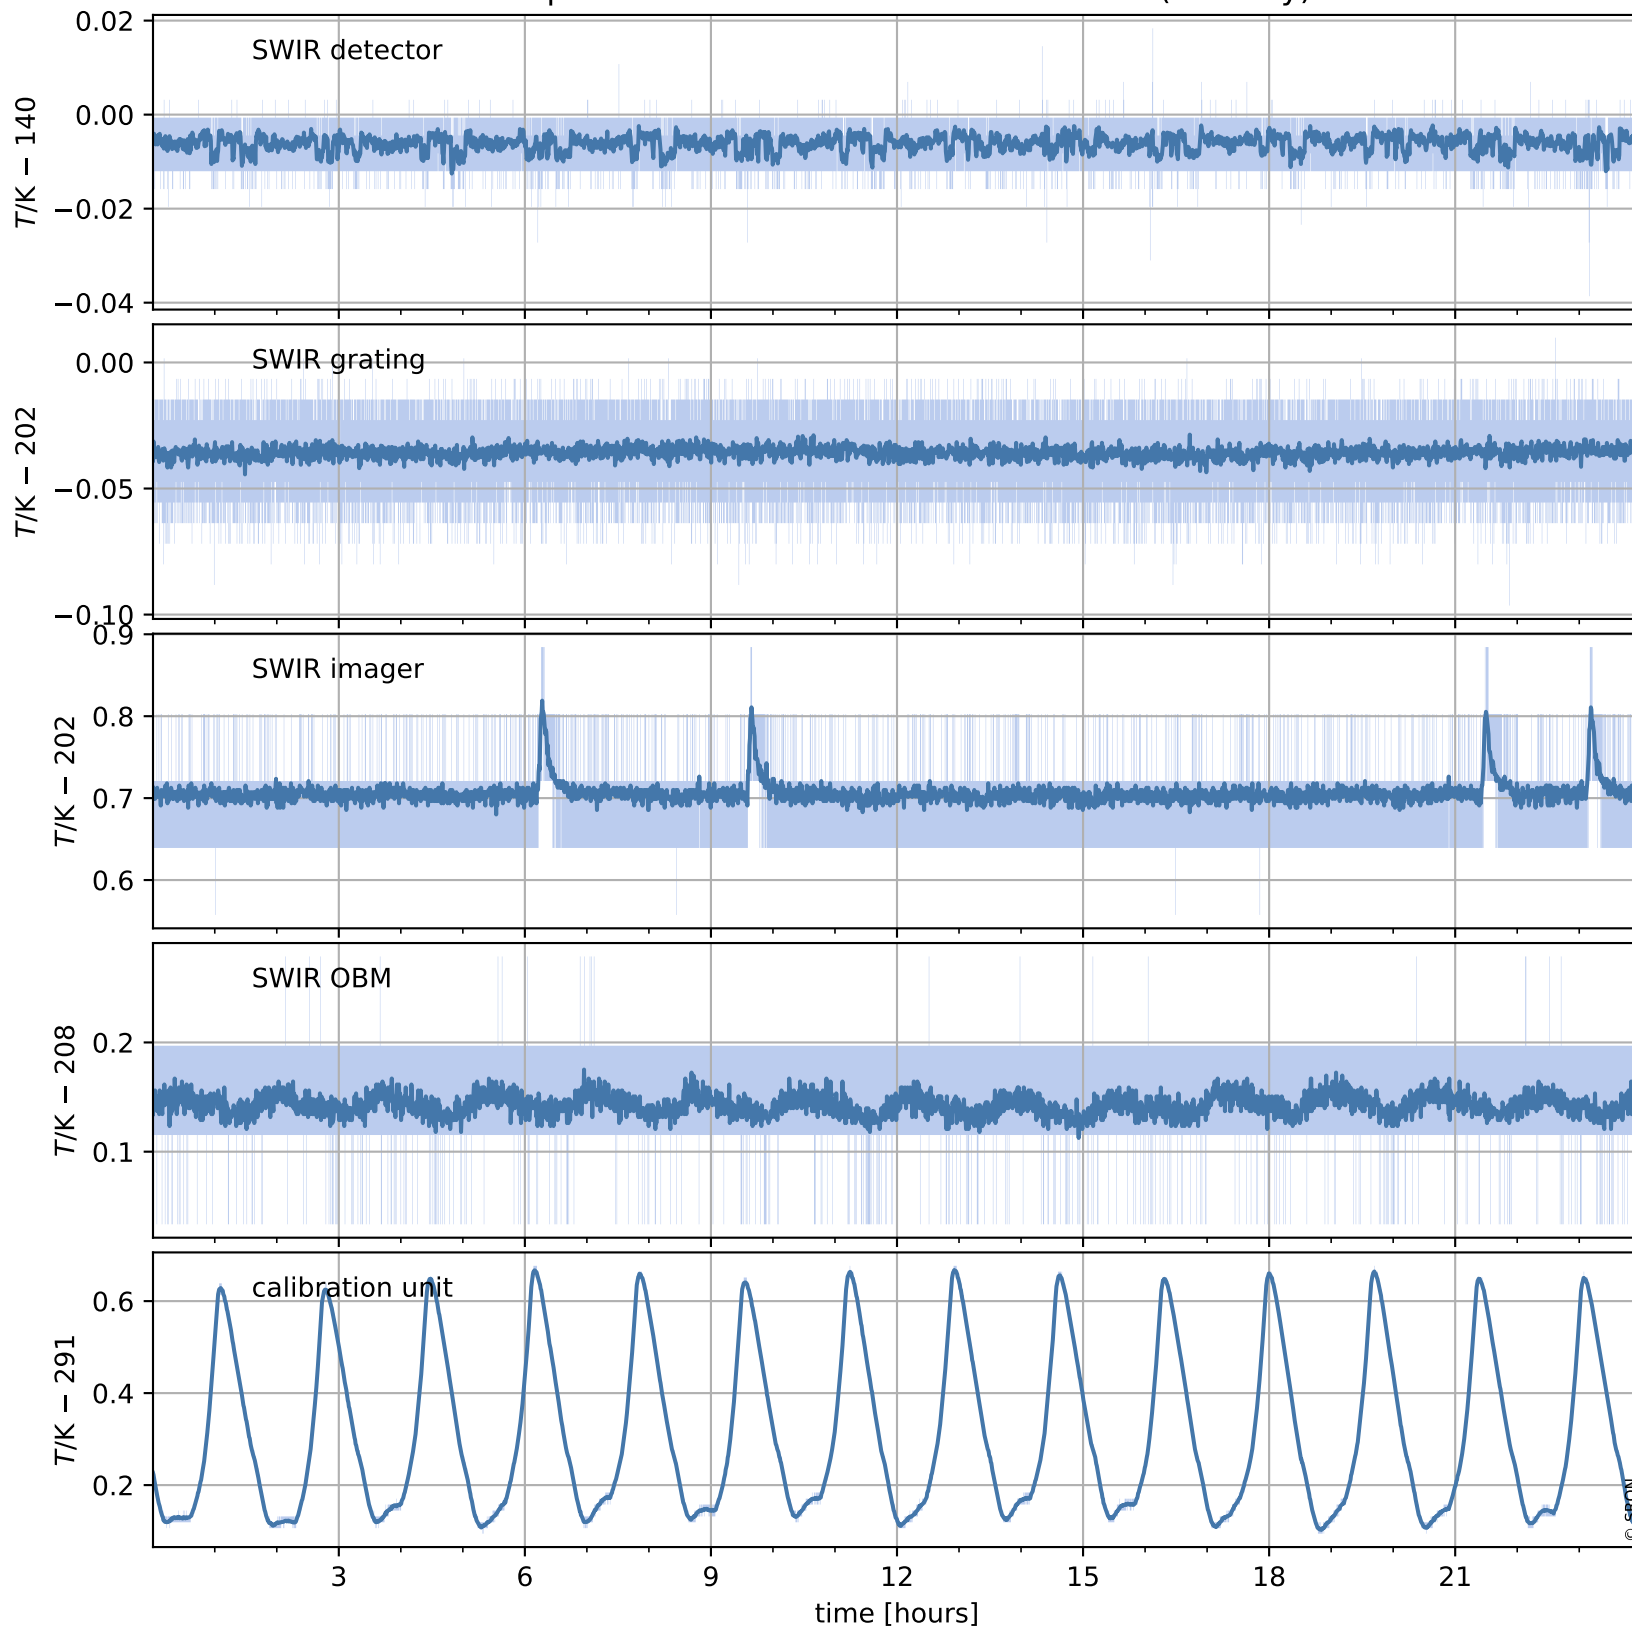

Tropomi SWIR housekeeping data

orbits : [16311, 16324]
coverage : 2020-12-06 / 2020-12-07
created : 2023-08-21T09:06:37

Temperature of sensors relevant for SWIR (one day)

Tropomi SWIR housekeeping data

orbits : [15840, 16324]
coverage : 2020-11-02 / 2020-12-07
created : 2023-08-21T09:06:37

Temperature of sensors relevant for SWIR (last month)

Tropomi SWIR housekeeping data

orbits : [16311, 16324]
coverage : 2020-12-06 / 2020-12-07
created : 2023-08-21T09:06:38

Current and duty cycle of 3 heaters relevant for SWIR (one day)