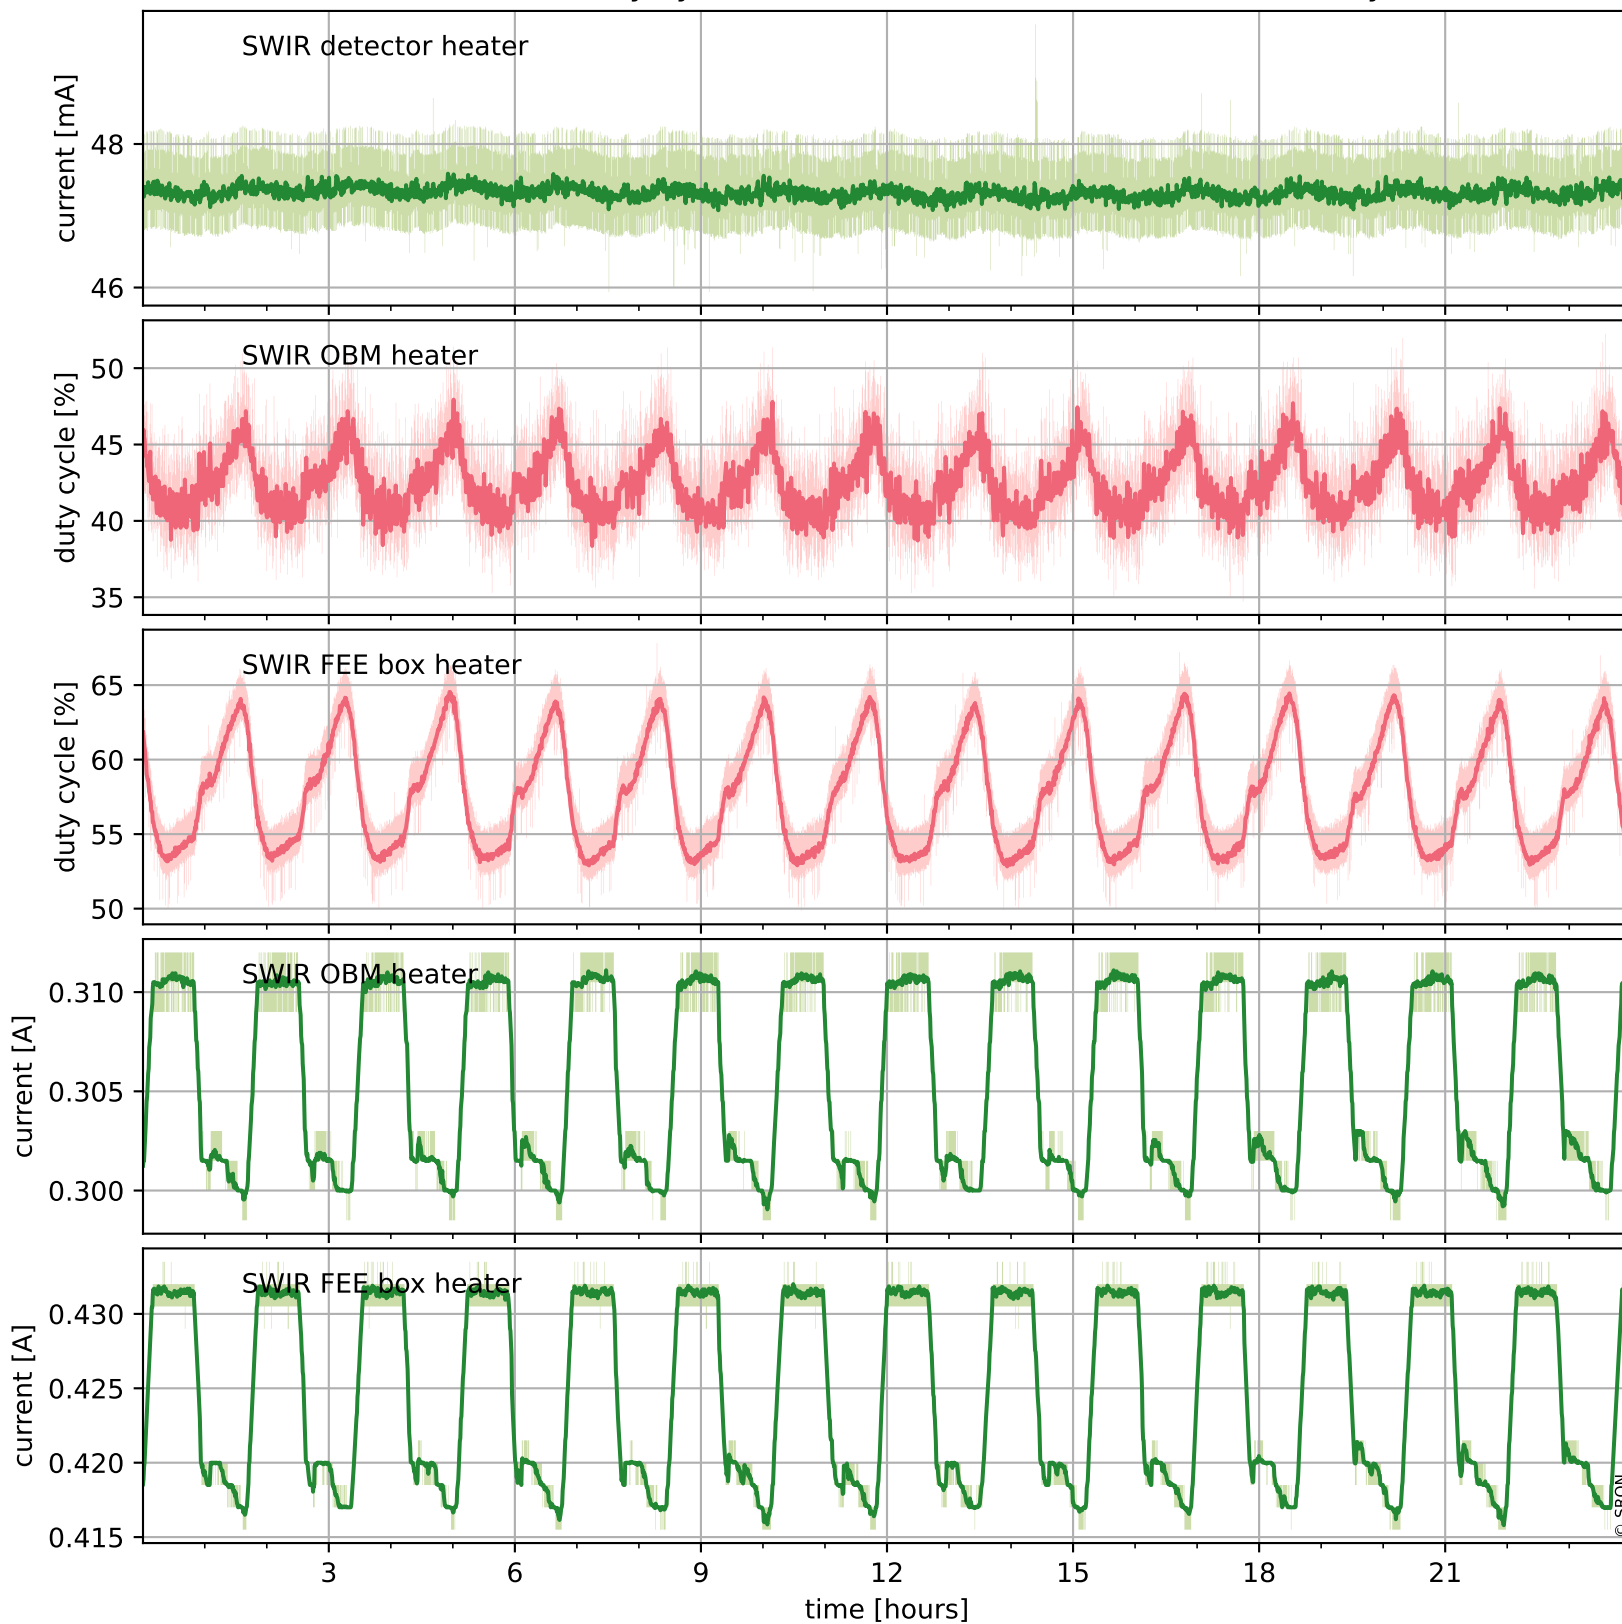

Tropomi SWIR housekeeping data

orbits : [16311, 16324]
coverage : 2020-12-06 / 2020-12-07
created : 2023-08-21T09:06:37

Temperature of sensors relevant for SWIR (one day)

Tropomi SWIR housekeeping data

orbits : [15840, 16324]
coverage : 2020-11-02 / 2020-12-07
created : 2023-08-21T09:06:37

Temperature of sensors relevant for SWIR (last month)

Tropomi SWIR housekeeping data

orbits : [16311, 16324]
coverage : 2020-12-06 / 2020-12-07
created : 2023-08-21T09:06:38

Current and duty cycle of 3 heaters relevant for SWIR (one day)

Tropomi SWIR housekeeping data

orbits : [15840, 16324]
coverage : 2020-11-02 / 2020-12-07
created : 2023-08-21T09:06:38

Current and duty cycle of 3 heaters relevant for SWIR (last month)

Tropomi SWIR housekeeping data