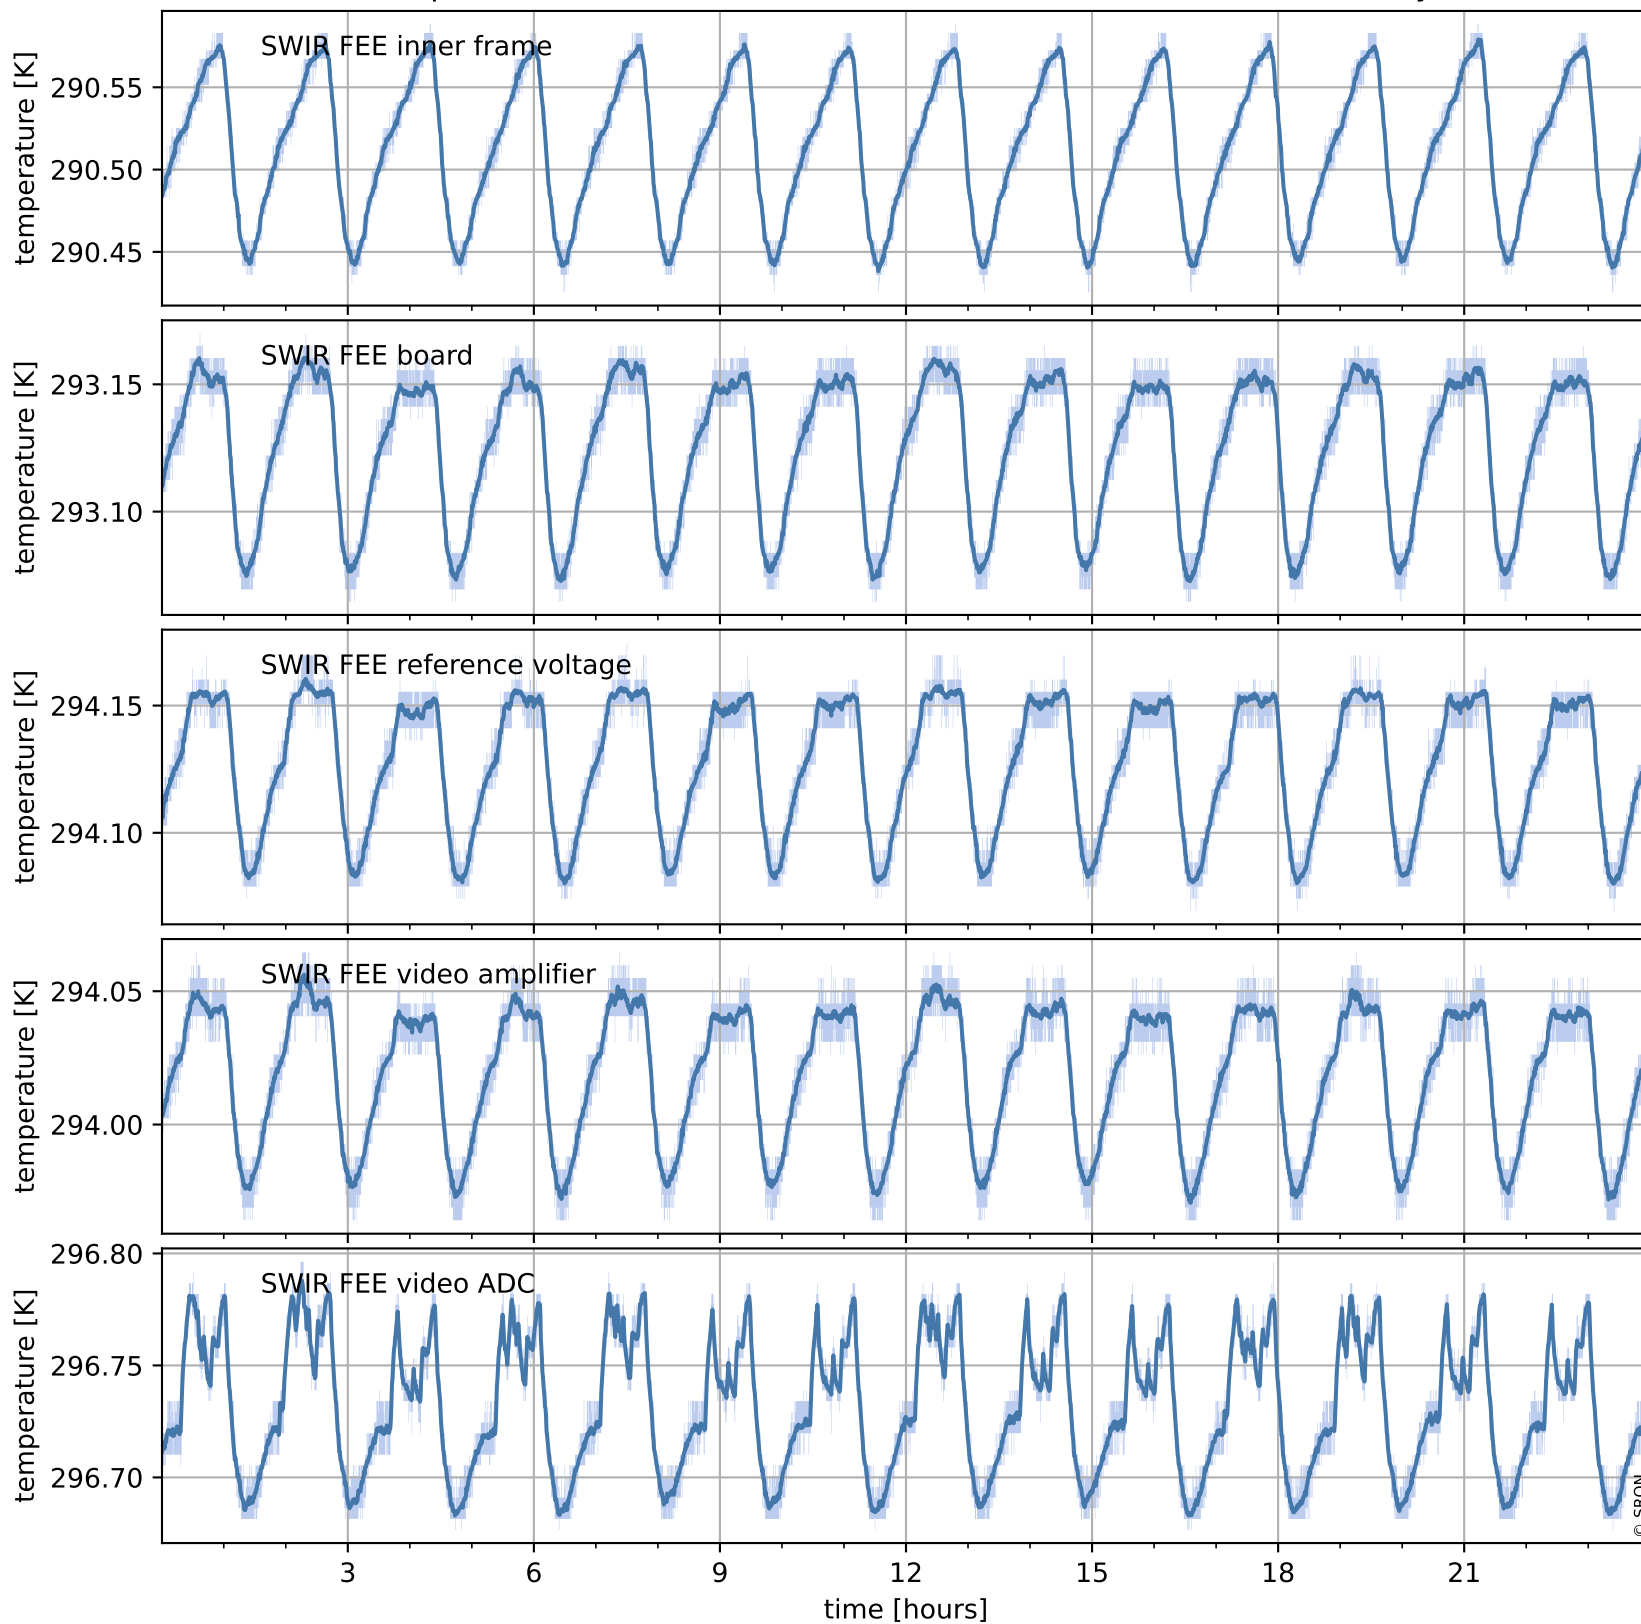

Tropomi SWIR housekeeping data

orbits : [16339, 16352]
coverage : 2020-12-08 / 2020-12-09
created : 2023-08-21T09:06:42

Temperature of sensors relevant for SWIR (one day)

Tropomi SWIR housekeeping data

orbits : [15868, 16352]
coverage : 2020-11-04 / 2020-12-09
created : 2023-08-21T09:06:42

Temperature of sensors relevant for SWIR (last month)

Tropomi SWIR housekeeping data

orbits : [16339, 16352]
coverage : 2020-12-08 / 2020-12-09
created : 2023-08-21T09:06:42

Current and duty cycle of 3 heaters relevant for SWIR (one day)

Tropomi SWIR housekeeping data

orbits : [15868, 16352]
coverage : 2020-11-04 / 2020-12-09
created : 2023-08-21T09:06:43

Current and duty cycle of 3 heaters relevant for SWIR (last month)

Tropomi SWIR housekeeping data

orbits : [16339, 16352]
coverage : 2020-12-08 / 2020-12-09
created : 2023-08-21T09:06:43

Temperature of sensors at the SWIR front-end electronics (one day)

Tropomi SWIR housekeeping data

orbits : [15868, 16352]
coverage : 2020-11-04 / 2020-12-09
created : 2023-08-21T09:06:44