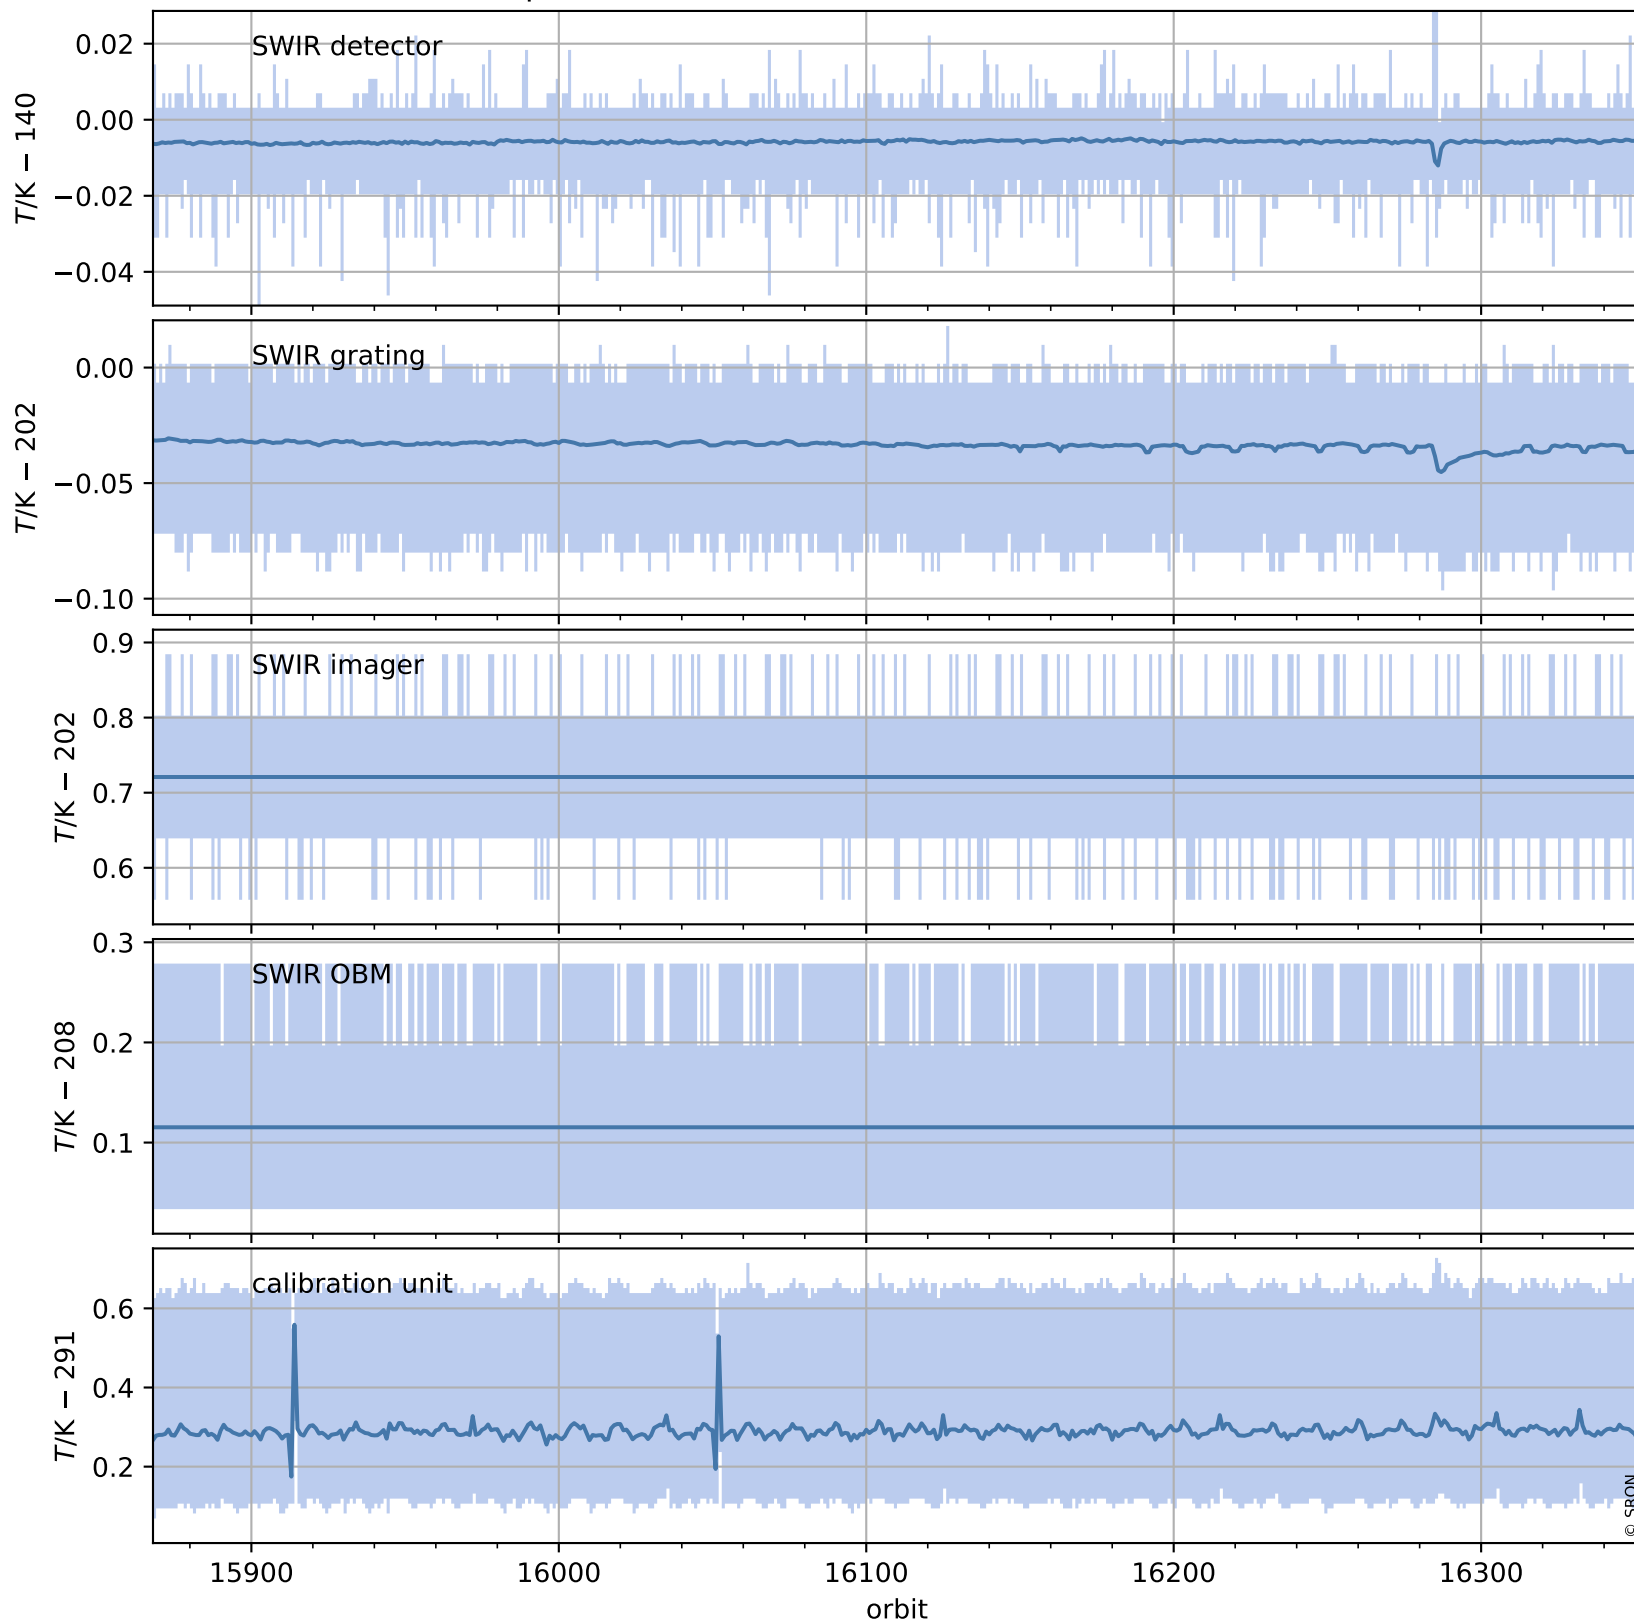

Tropomi SWIR housekeeping data

orbits : [16339, 16352]
coverage : 2020-12-08 / 2020-12-09
created : 2023-08-21T09:06:42

Temperature of sensors relevant for SWIR (one day)

Tropomi SWIR housekeeping data

orbits : [15868, 16352]
coverage : 2020-11-04 / 2020-12-09
created : 2023-08-21T09:06:42

Temperature of sensors relevant for SWIR (last month)

Tropomi SWIR housekeeping data

orbits : [16339, 16352]
coverage : 2020-12-08 / 2020-12-09
created : 2023-08-21T09:06:42

Current and duty cycle of 3 heaters relevant for SWIR (one day)

Tropomi SWIR housekeeping data

orbits : [15868, 16352]
coverage : 2020-11-04 / 2020-12-09
created : 2023-08-21T09:06:43

Current and duty cycle of 3 heaters relevant for SWIR (last month)

Tropomi SWIR housekeeping data

orbits : [16339, 16352]
coverage : 2020-12-08 / 2020-12-09
created : 2023-08-21T09:06:43

Temperature of sensors at the SWIR front-end electronics (one day)

Tropomi SWIR housekeeping data

orbits : [15868, 16352]
coverage : 2020-11-04 / 2020-12-09
created : 2023-08-21T09:06:44