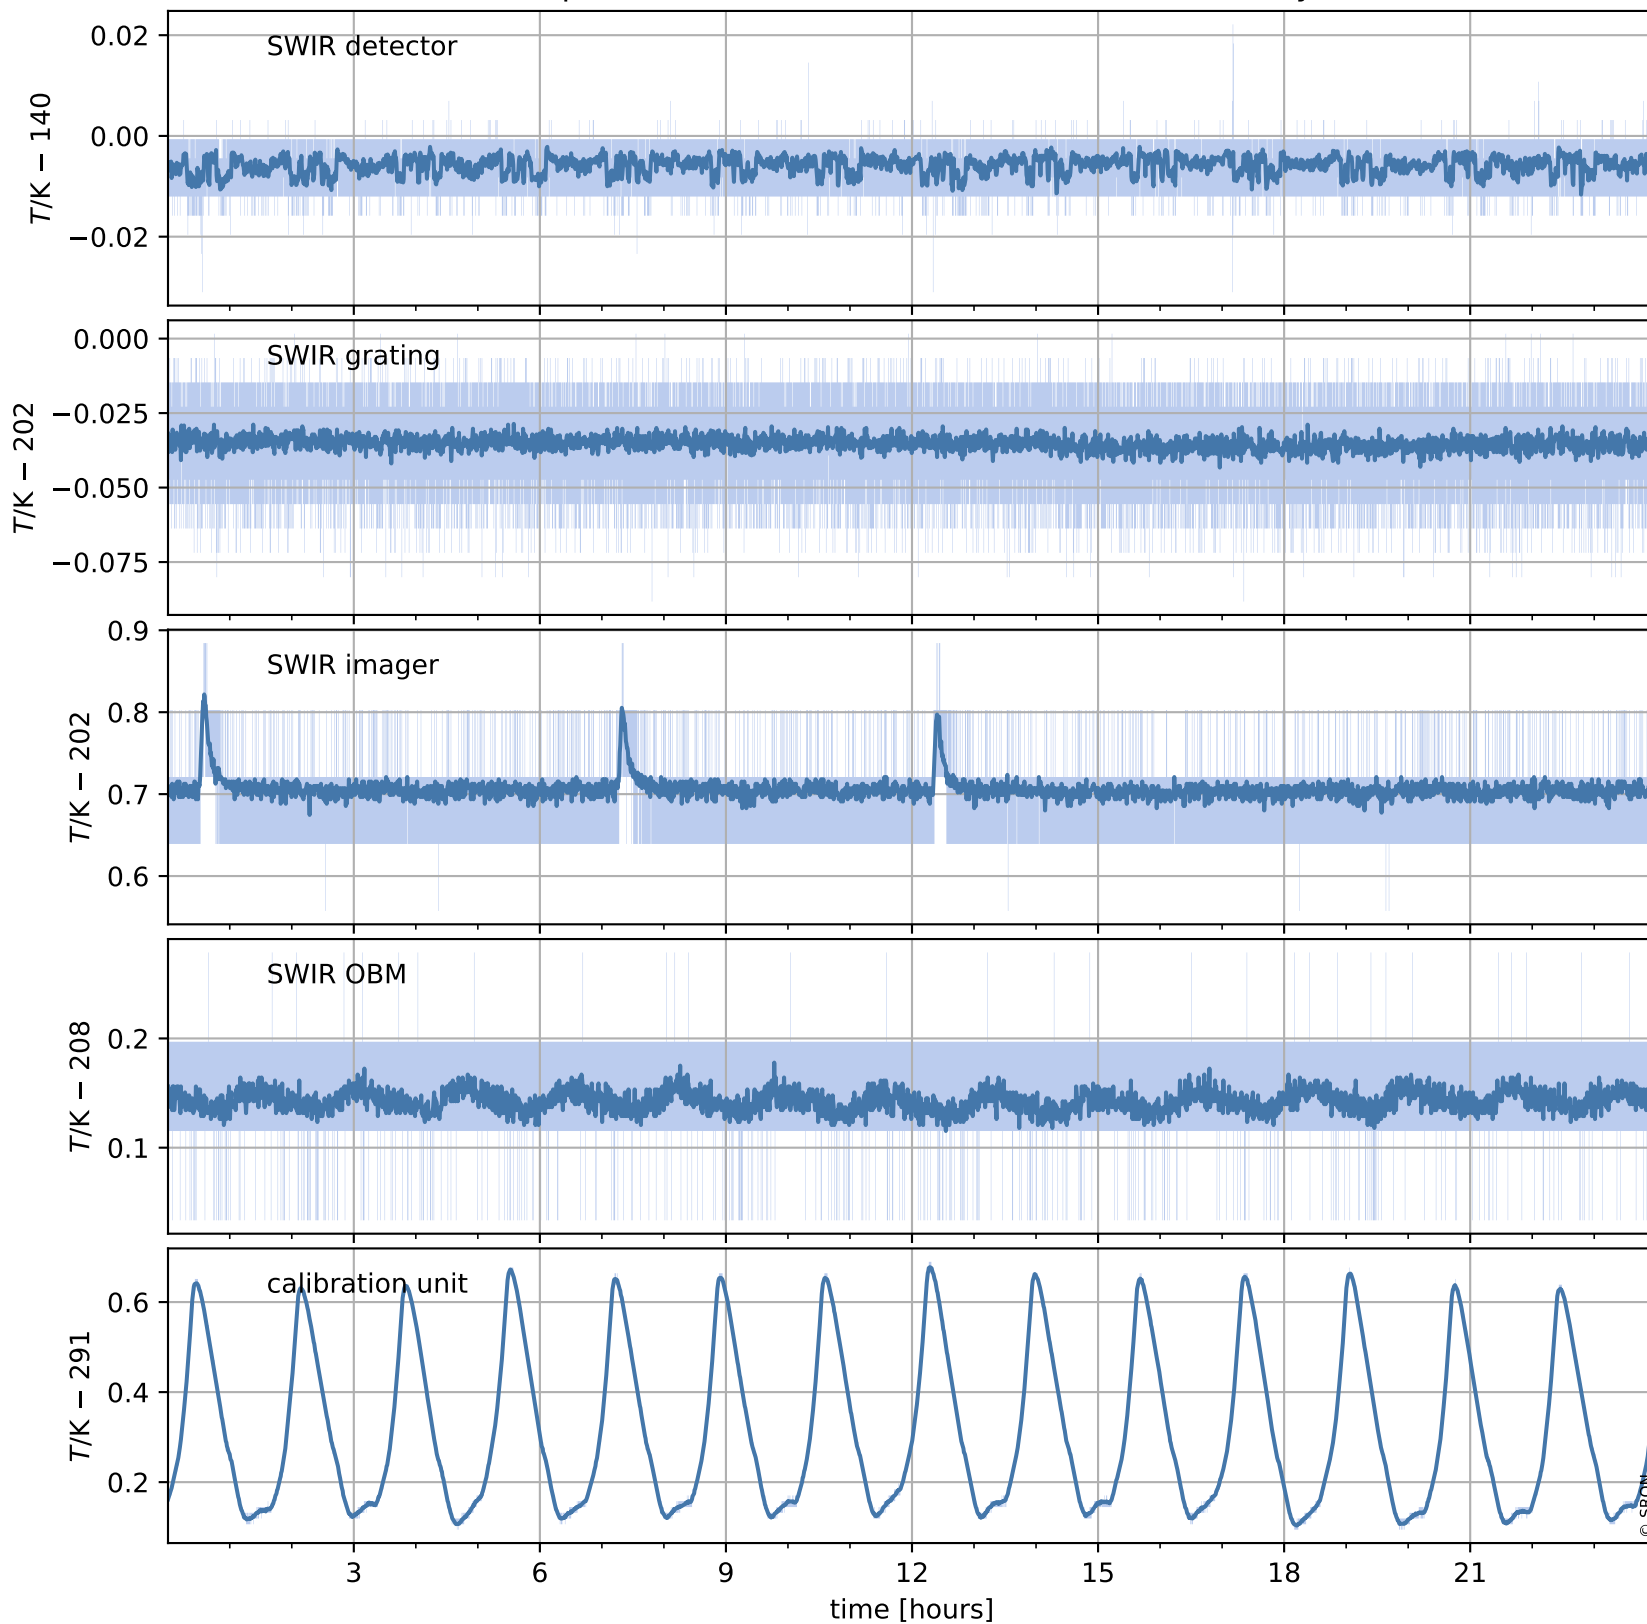

Tropomi SWIR housekeeping data

orbits : [16339, 16352]
coverage : 2020-12-08 / 2020-12-09
created : 2023-08-21T09:06:42

Temperature of sensors relevant for SWIR (one day)

Tropomi SWIR housekeeping data

orbits : [15868, 16352]
coverage : 2020-11-04 / 2020-12-09
created : 2023-08-21T09:06:42

Temperature of sensors relevant for SWIR (last month)

Tropomi SWIR housekeeping data

orbits : [16339, 16352]
coverage : 2020-12-08 / 2020-12-09
created : 2023-08-21T09:06:42

Current and duty cycle of 3 heaters relevant for SWIR (one day)