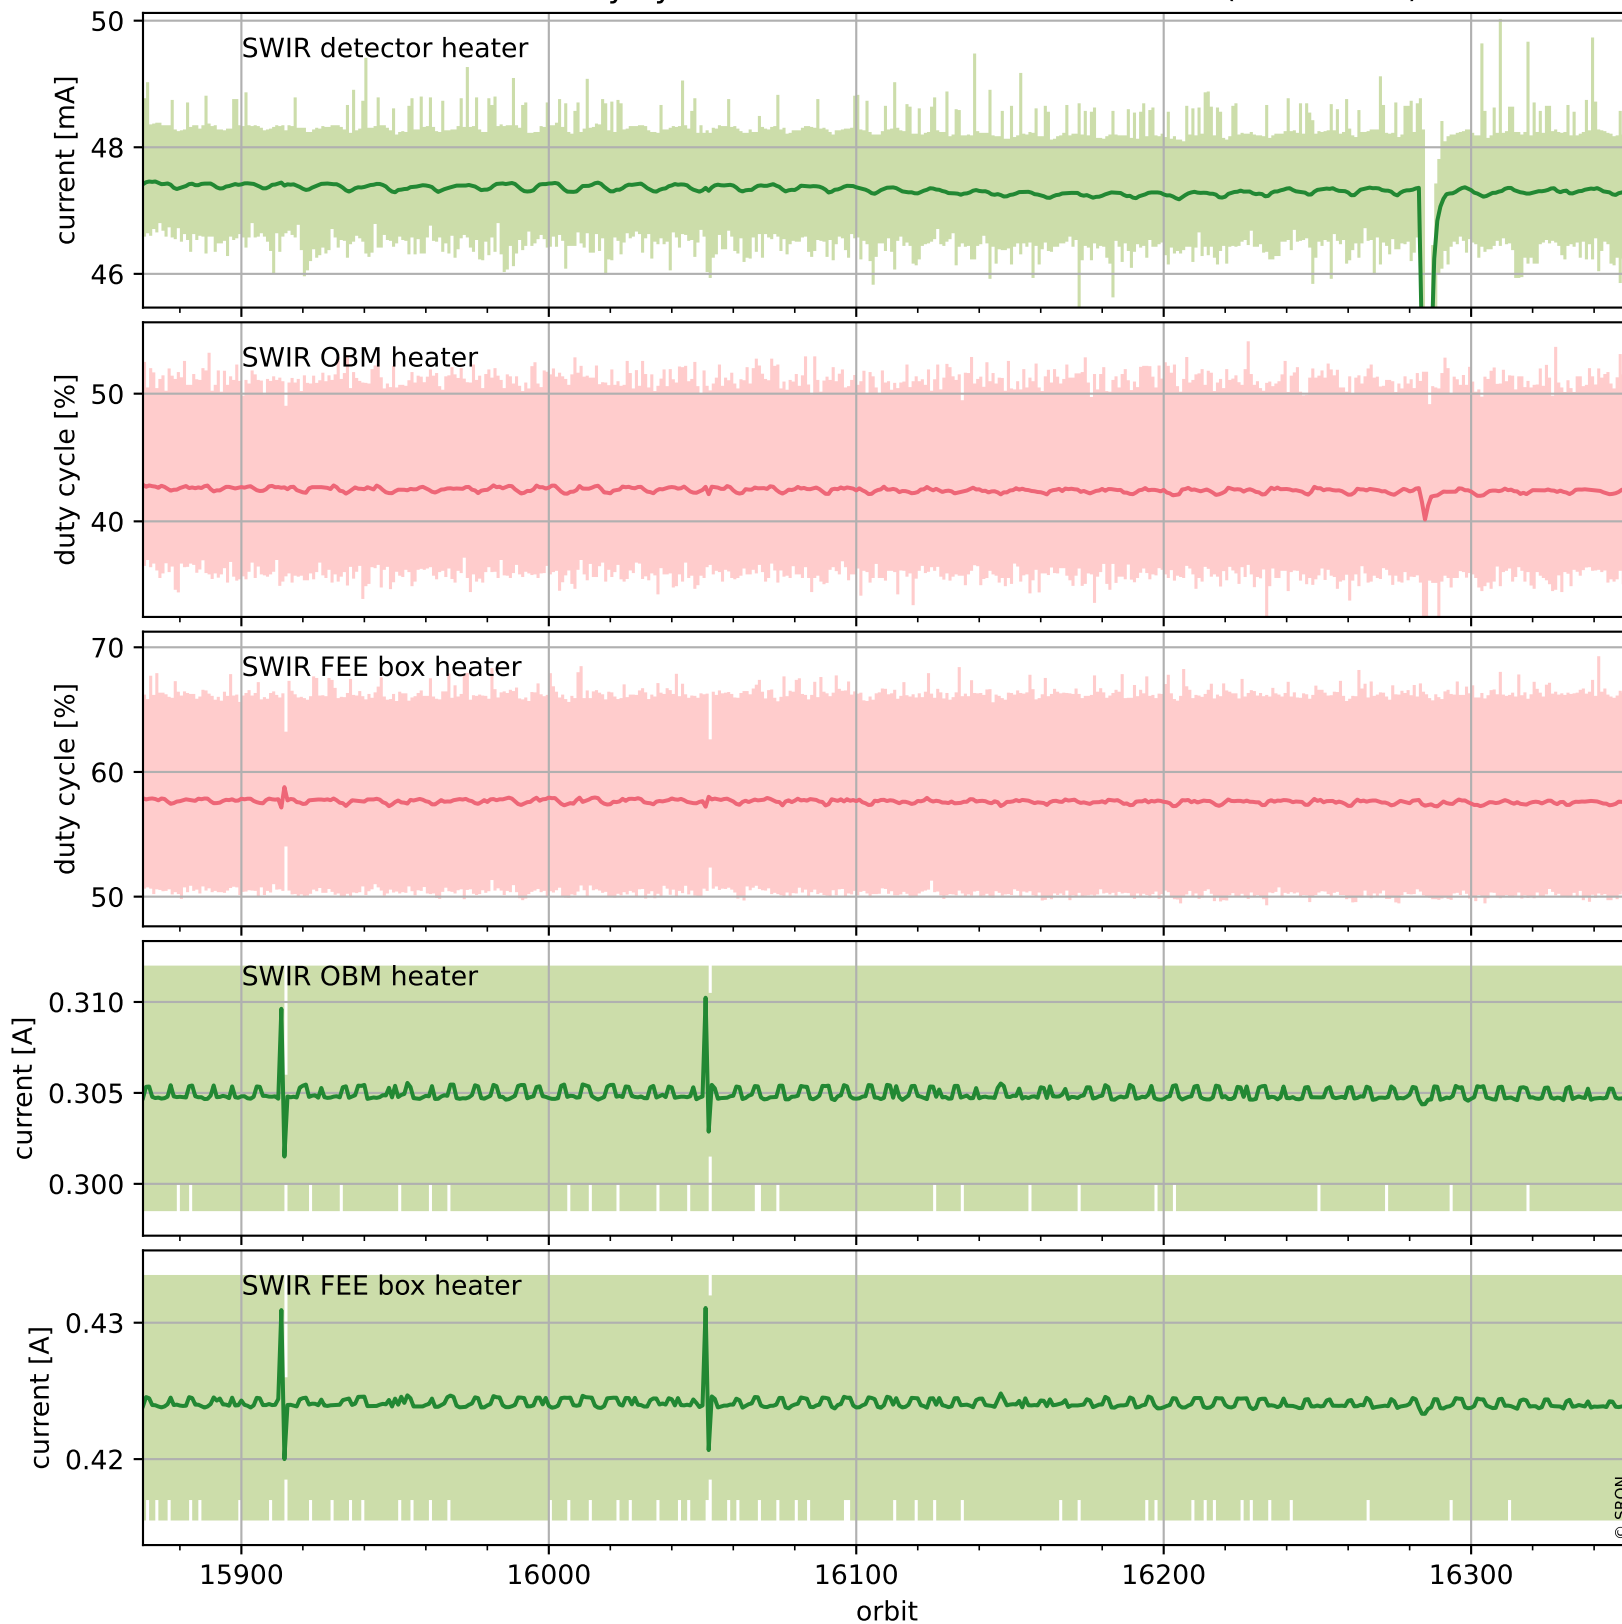

Tropomi SWIR housekeeping data

orbits : [16339, 16352]
coverage : 2020-12-08 / 2020-12-09
created : 2023-08-21T09:06:42

Temperature of sensors relevant for SWIR (one day)

Tropomi SWIR housekeeping data

orbits : [15868, 16352]
coverage : 2020-11-04 / 2020-12-09
created : 2023-08-21T09:06:42

Temperature of sensors relevant for SWIR (last month)

Tropomi SWIR housekeeping data

orbits : [16339, 16352]
coverage : 2020-12-08 / 2020-12-09
created : 2023-08-21T09:06:42

Current and duty cycle of 3 heaters relevant for SWIR (one day)

Tropomi SWIR housekeeping data

orbits : [15868, 16352]
coverage : 2020-11-04 / 2020-12-09
created : 2023-08-21T09:06:43

Current and duty cycle of 3 heaters relevant for SWIR (last month)

Tropomi SWIR housekeeping data

orbits : [16339, 16352]
coverage : 2020-12-08 / 2020-12-09
created : 2023-08-21T09:06:43

Temperature of sensors at the SWIR front-end electronics (one day)

Tropomi SWIR housekeeping data

orbits : [15868, 16352]
coverage : 2020-11-04 / 2020-12-09
created : 2023-08-21T09:06:44