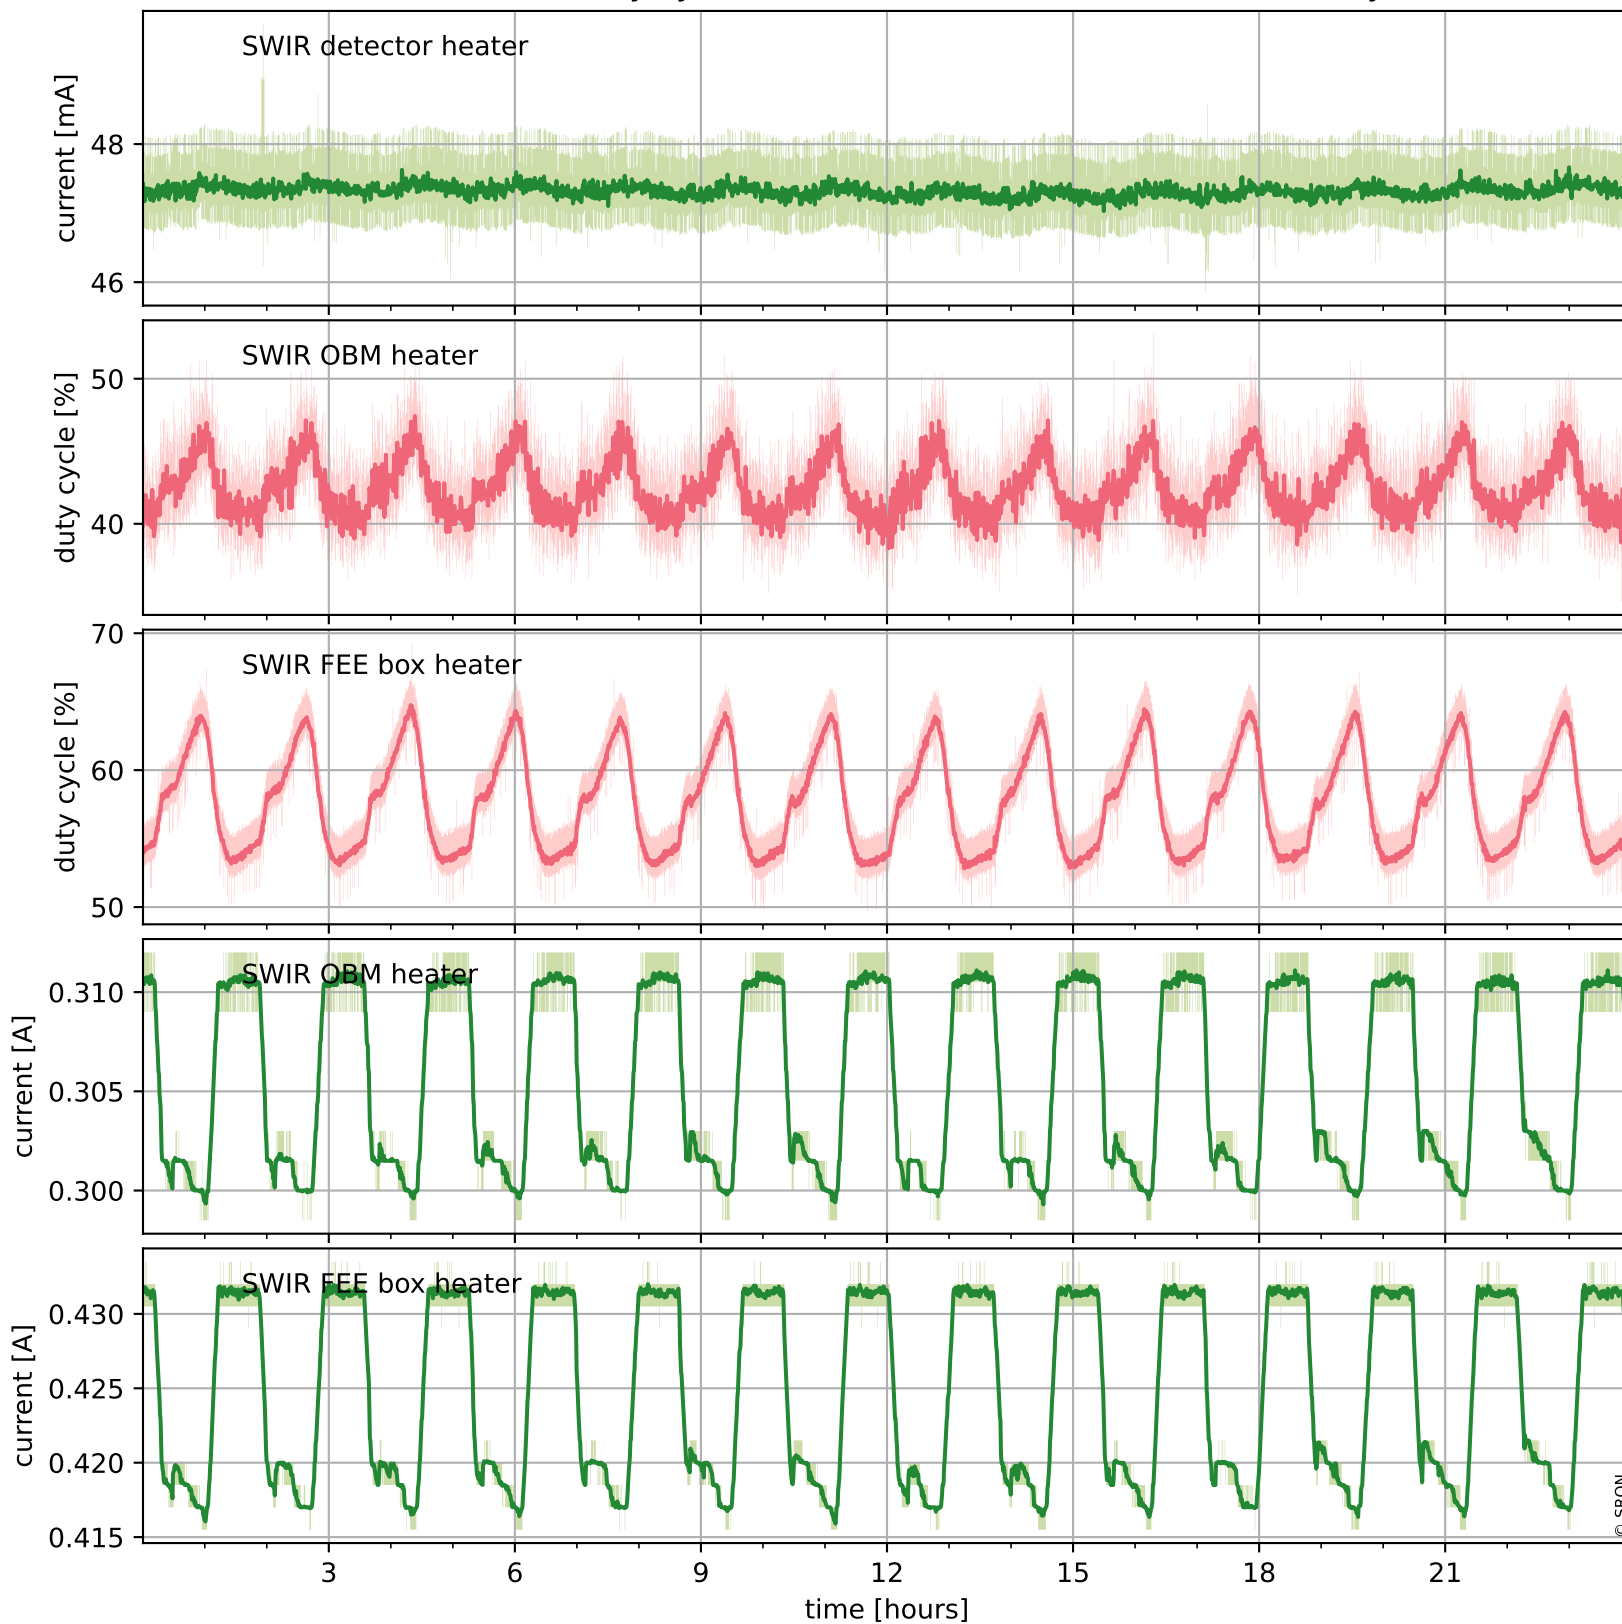

Tropomi SWIR housekeeping data

orbits : [16339, 16352]
coverage : 2020-12-08 / 2020-12-09
created : 2023-08-21T09:06:42

Temperature of sensors relevant for SWIR (one day)

Tropomi SWIR housekeeping data

orbits : [15868, 16352]
coverage : 2020-11-04 / 2020-12-09
created : 2023-08-21T09:06:42

Temperature of sensors relevant for SWIR (last month)

Tropomi SWIR housekeeping data

orbits : [16339, 16352]
coverage : 2020-12-08 / 2020-12-09
created : 2023-08-21T09:06:42

Current and duty cycle of 3 heaters relevant for SWIR (one day)

Tropomi SWIR housekeeping data

orbits : [15868, 16352]
coverage : 2020-11-04 / 2020-12-09
created : 2023-08-21T09:06:43

Current and duty cycle of 3 heaters relevant for SWIR (last month)

Tropomi SWIR housekeeping data

orbits : [16339, 16352]
coverage : 2020-12-08 / 2020-12-09
created : 2023-08-21T09:06:43

Temperature of sensors at the SWIR front-end electronics (one day)

Tropomi SWIR housekeeping data

orbits : [15868, 16352]
coverage : 2020-11-04 / 2020-12-09
created : 2023-08-21T09:06:44