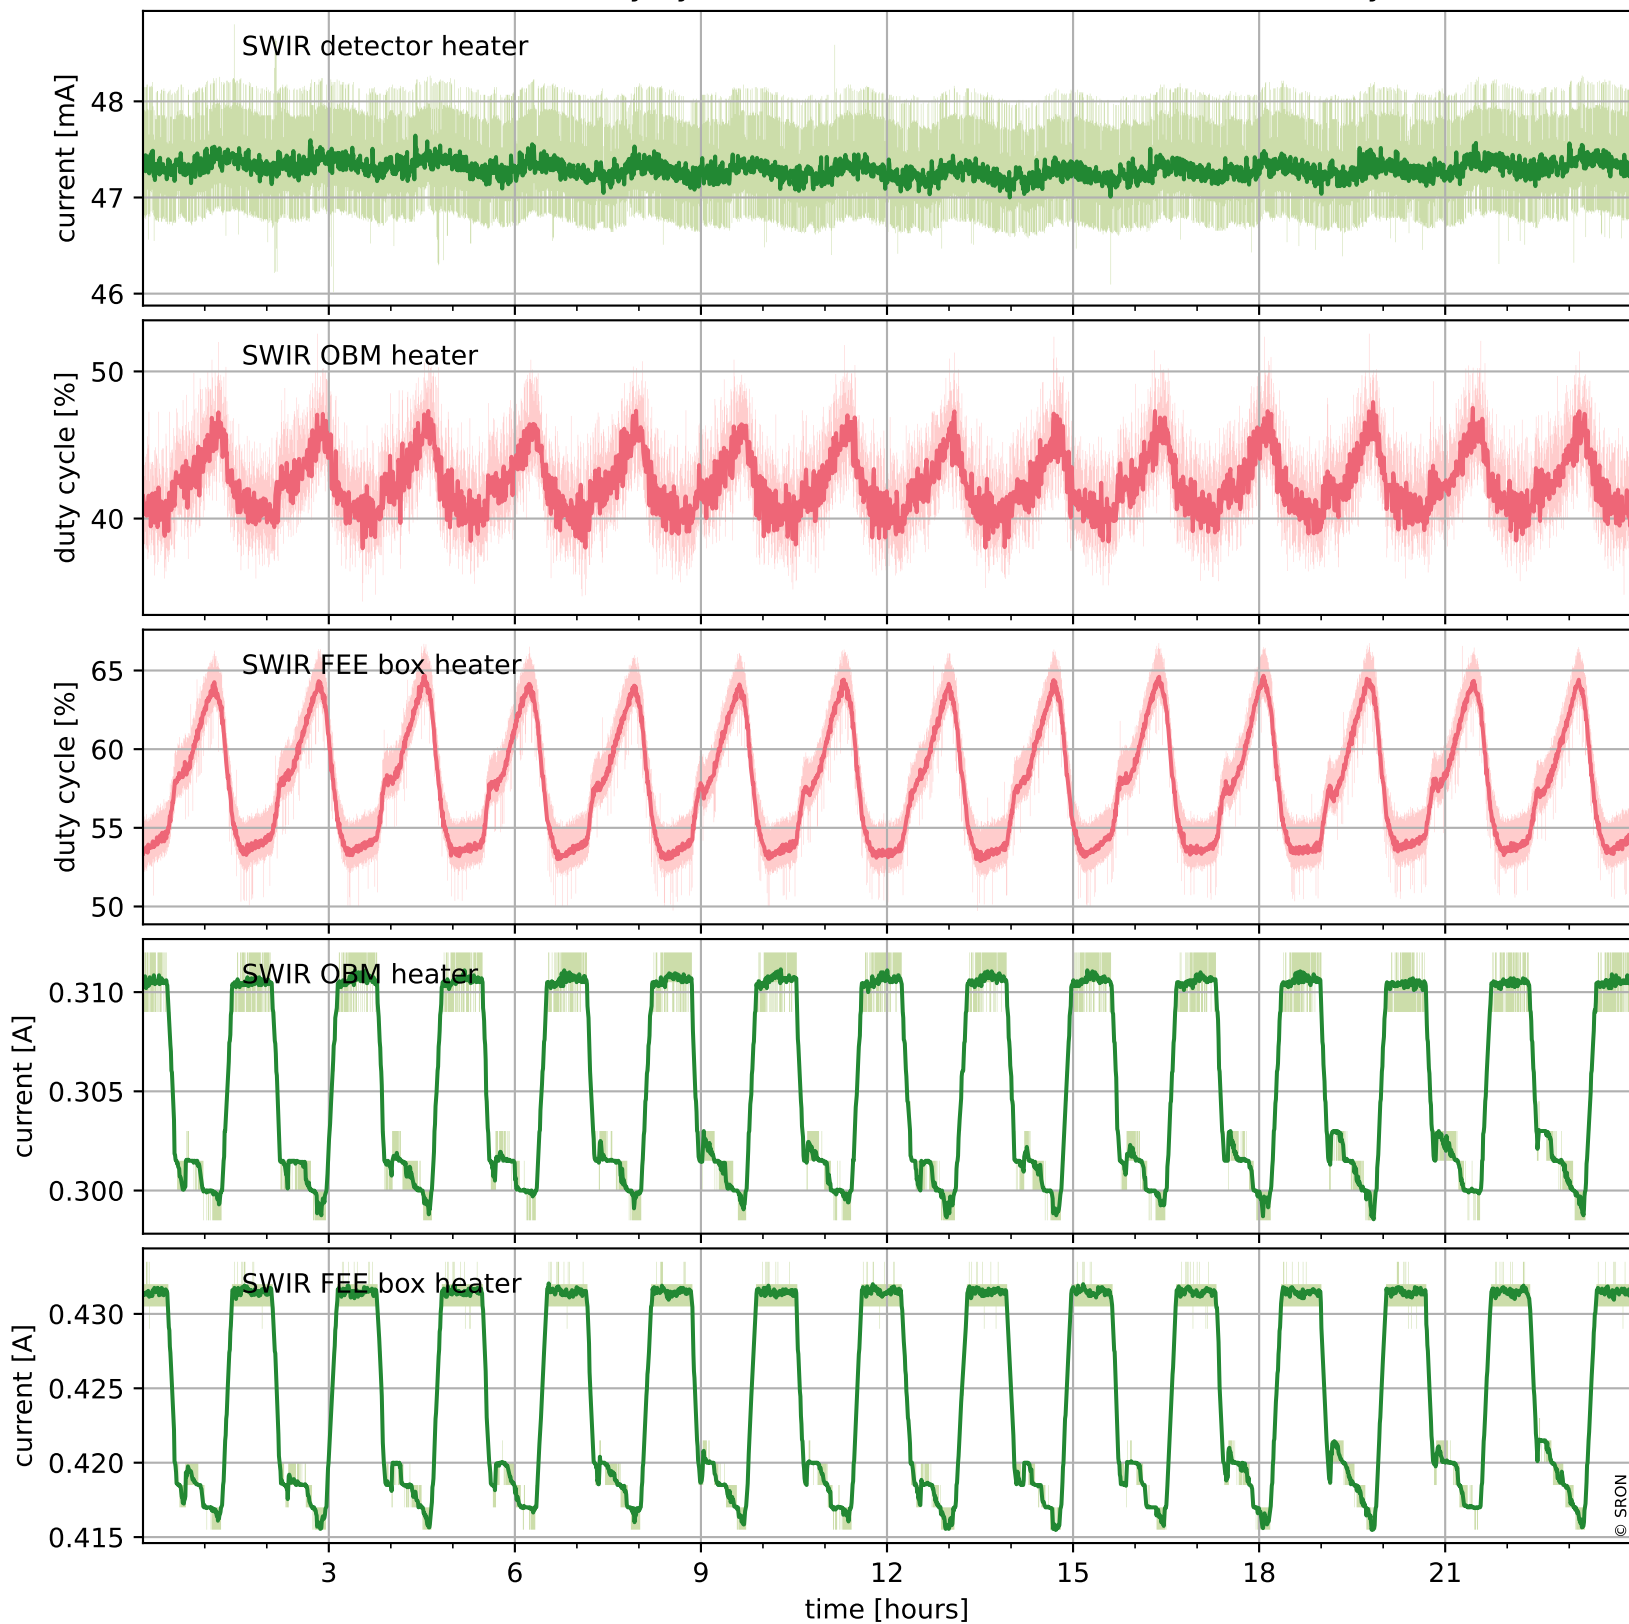

Tropomi SWIR housekeeping data

orbits : [16708, 16721]
coverage : 2021-01-03 / 2021-01-04
created : 2023-08-21T09:07:43

Current and duty cycle of 3 heaters relevant for SWIR (one day)