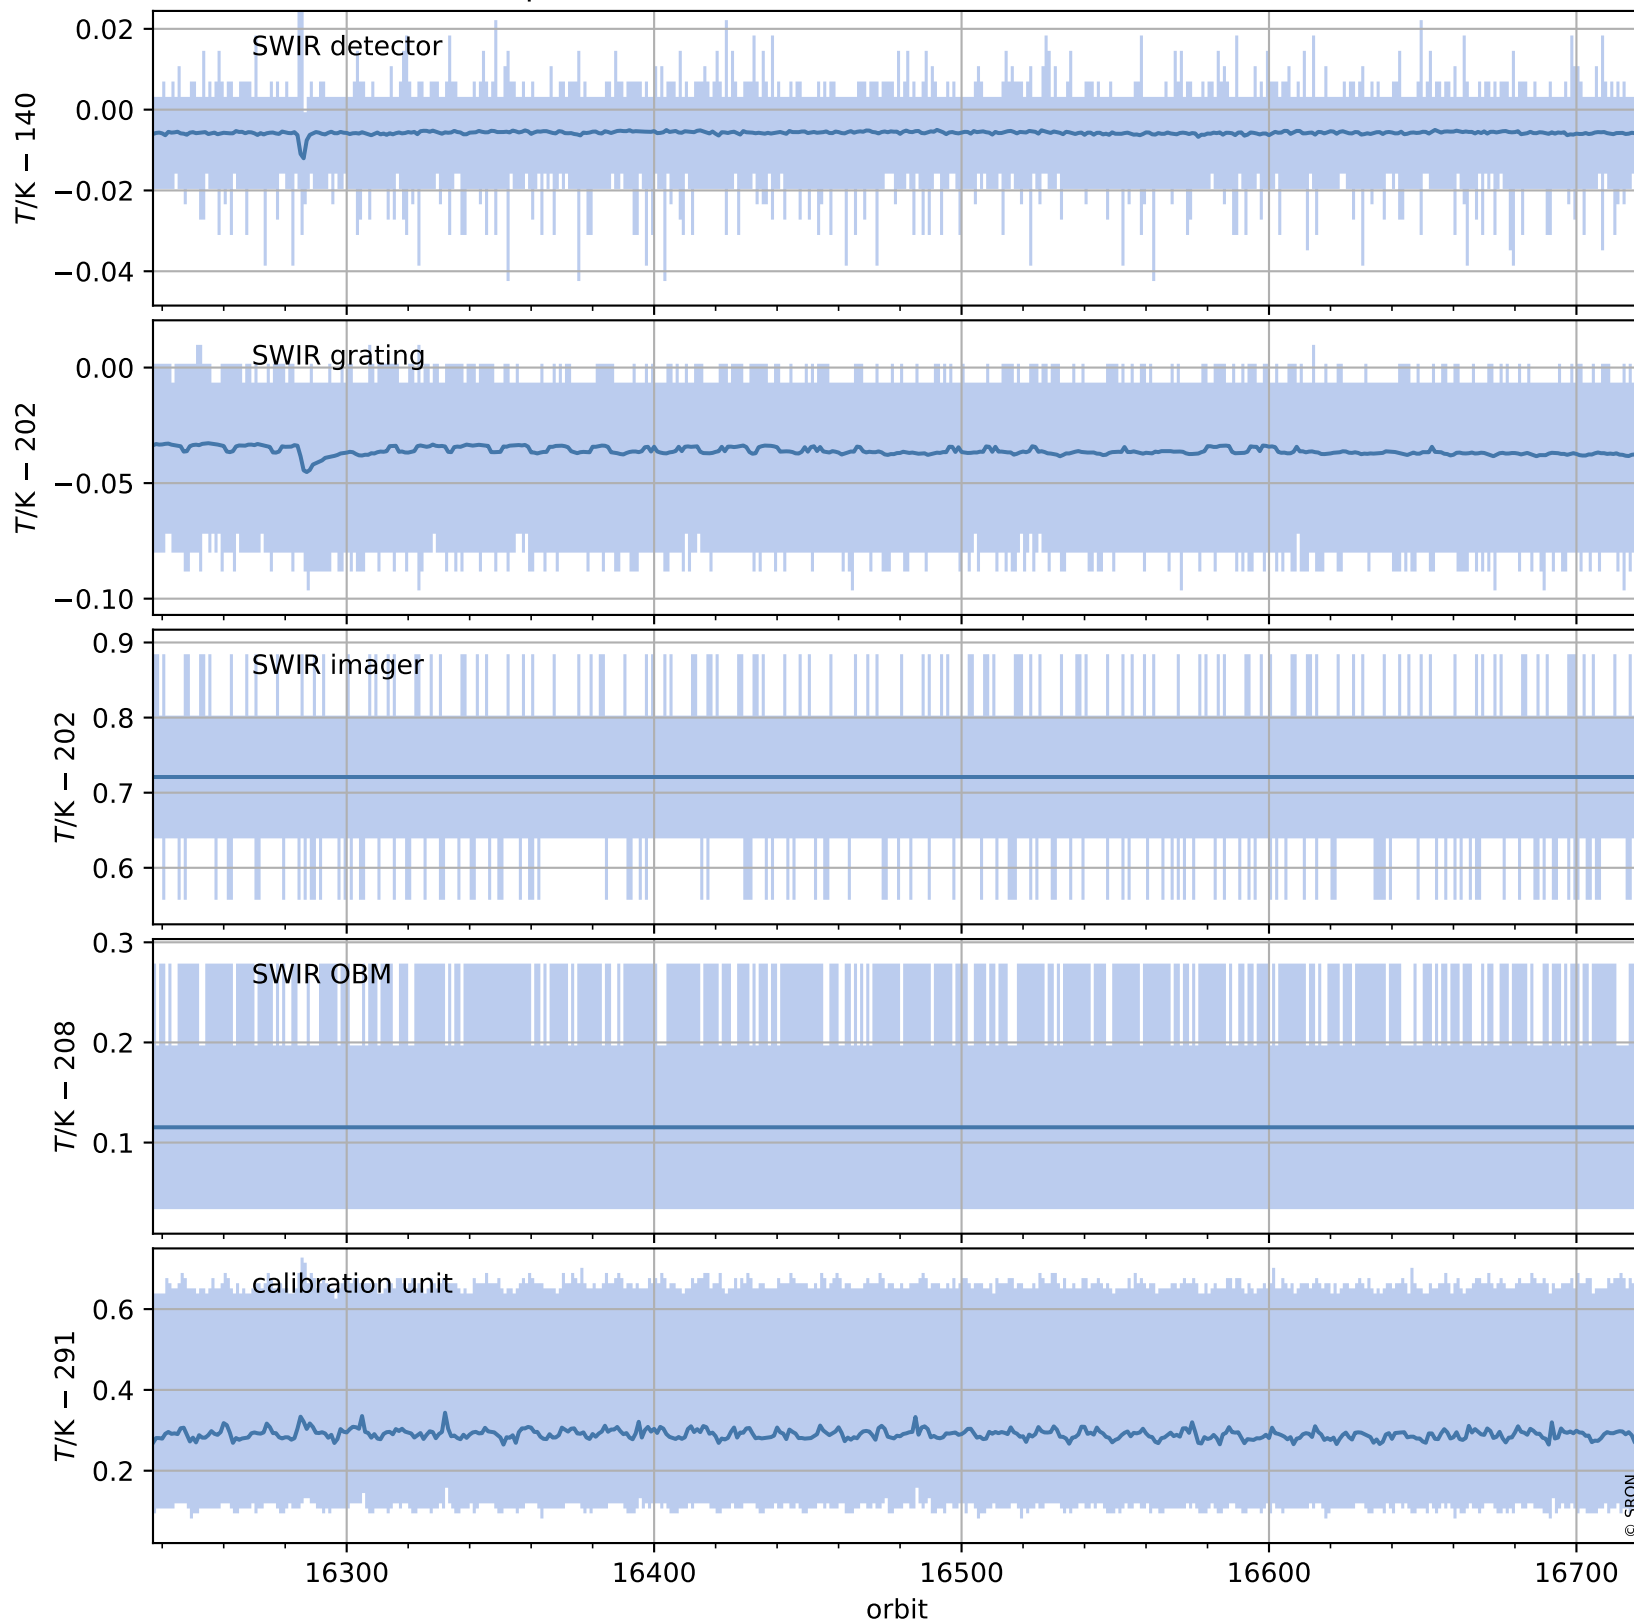

# Tropomi SWIR housekeeping data

orbits : [16708, 16721]  
coverage : 2021-01-03 / 2021-01-04  
created : 2023-08-21T09:07:42

## Temperature of sensors relevant for SWIR (one day)

# Tropomi SWIR housekeeping data

orbits : [16237, 16721]  
coverage : 2020-11-30 / 2021-01-04  
created : 2023-08-21T09:07:42

## Temperature of sensors relevant for SWIR (last month)