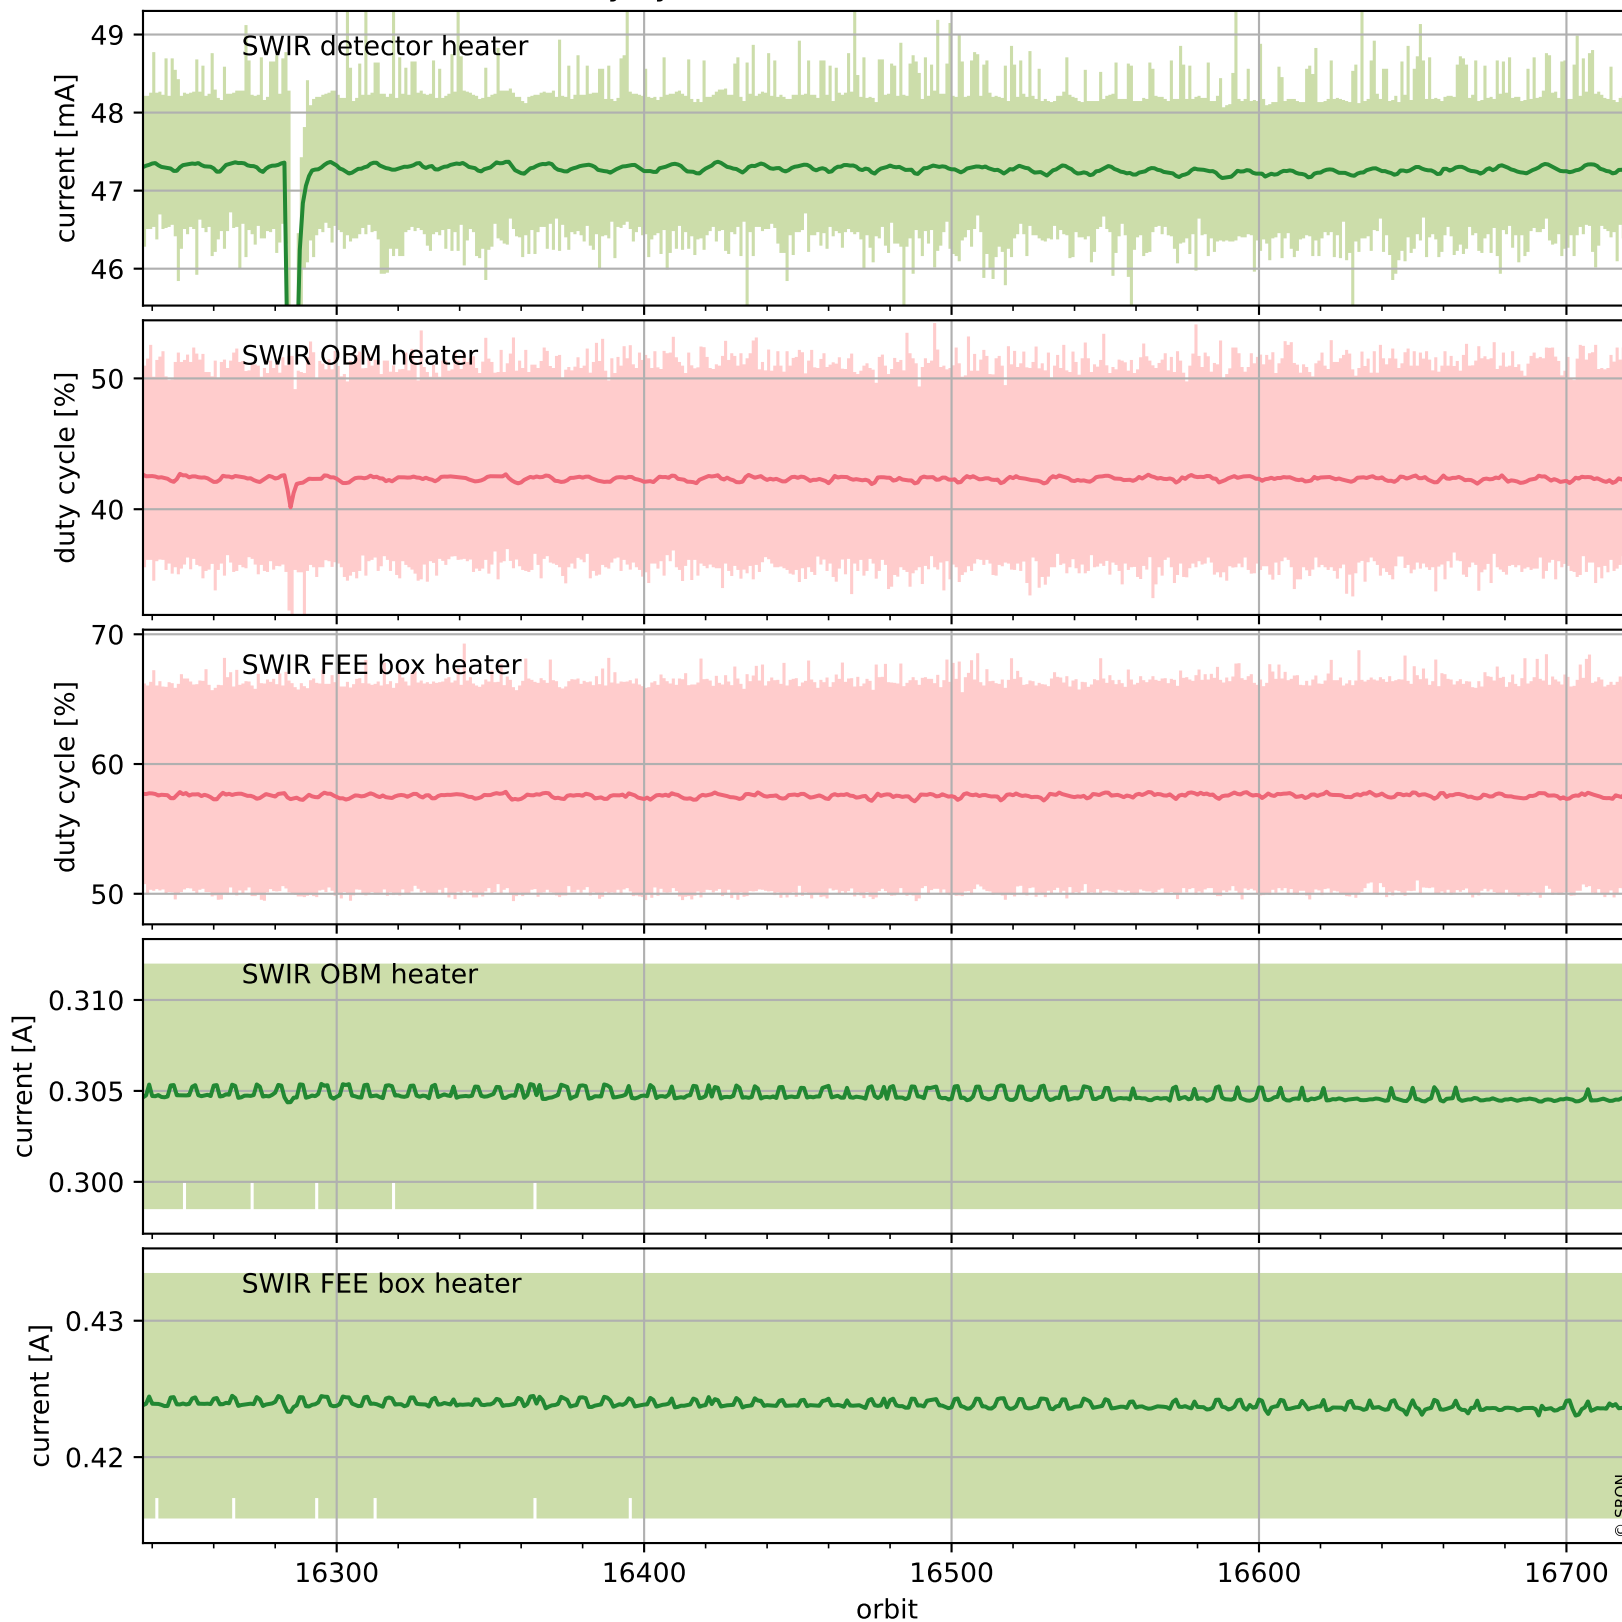

Tropomi SWIR housekeeping data

orbits : [16237, 16721]
coverage : 2020-11-30 / 2021-01-04
created : 2023-08-21T09:07:43

Current and duty cycle of 3 heaters relevant for SWIR (last month)