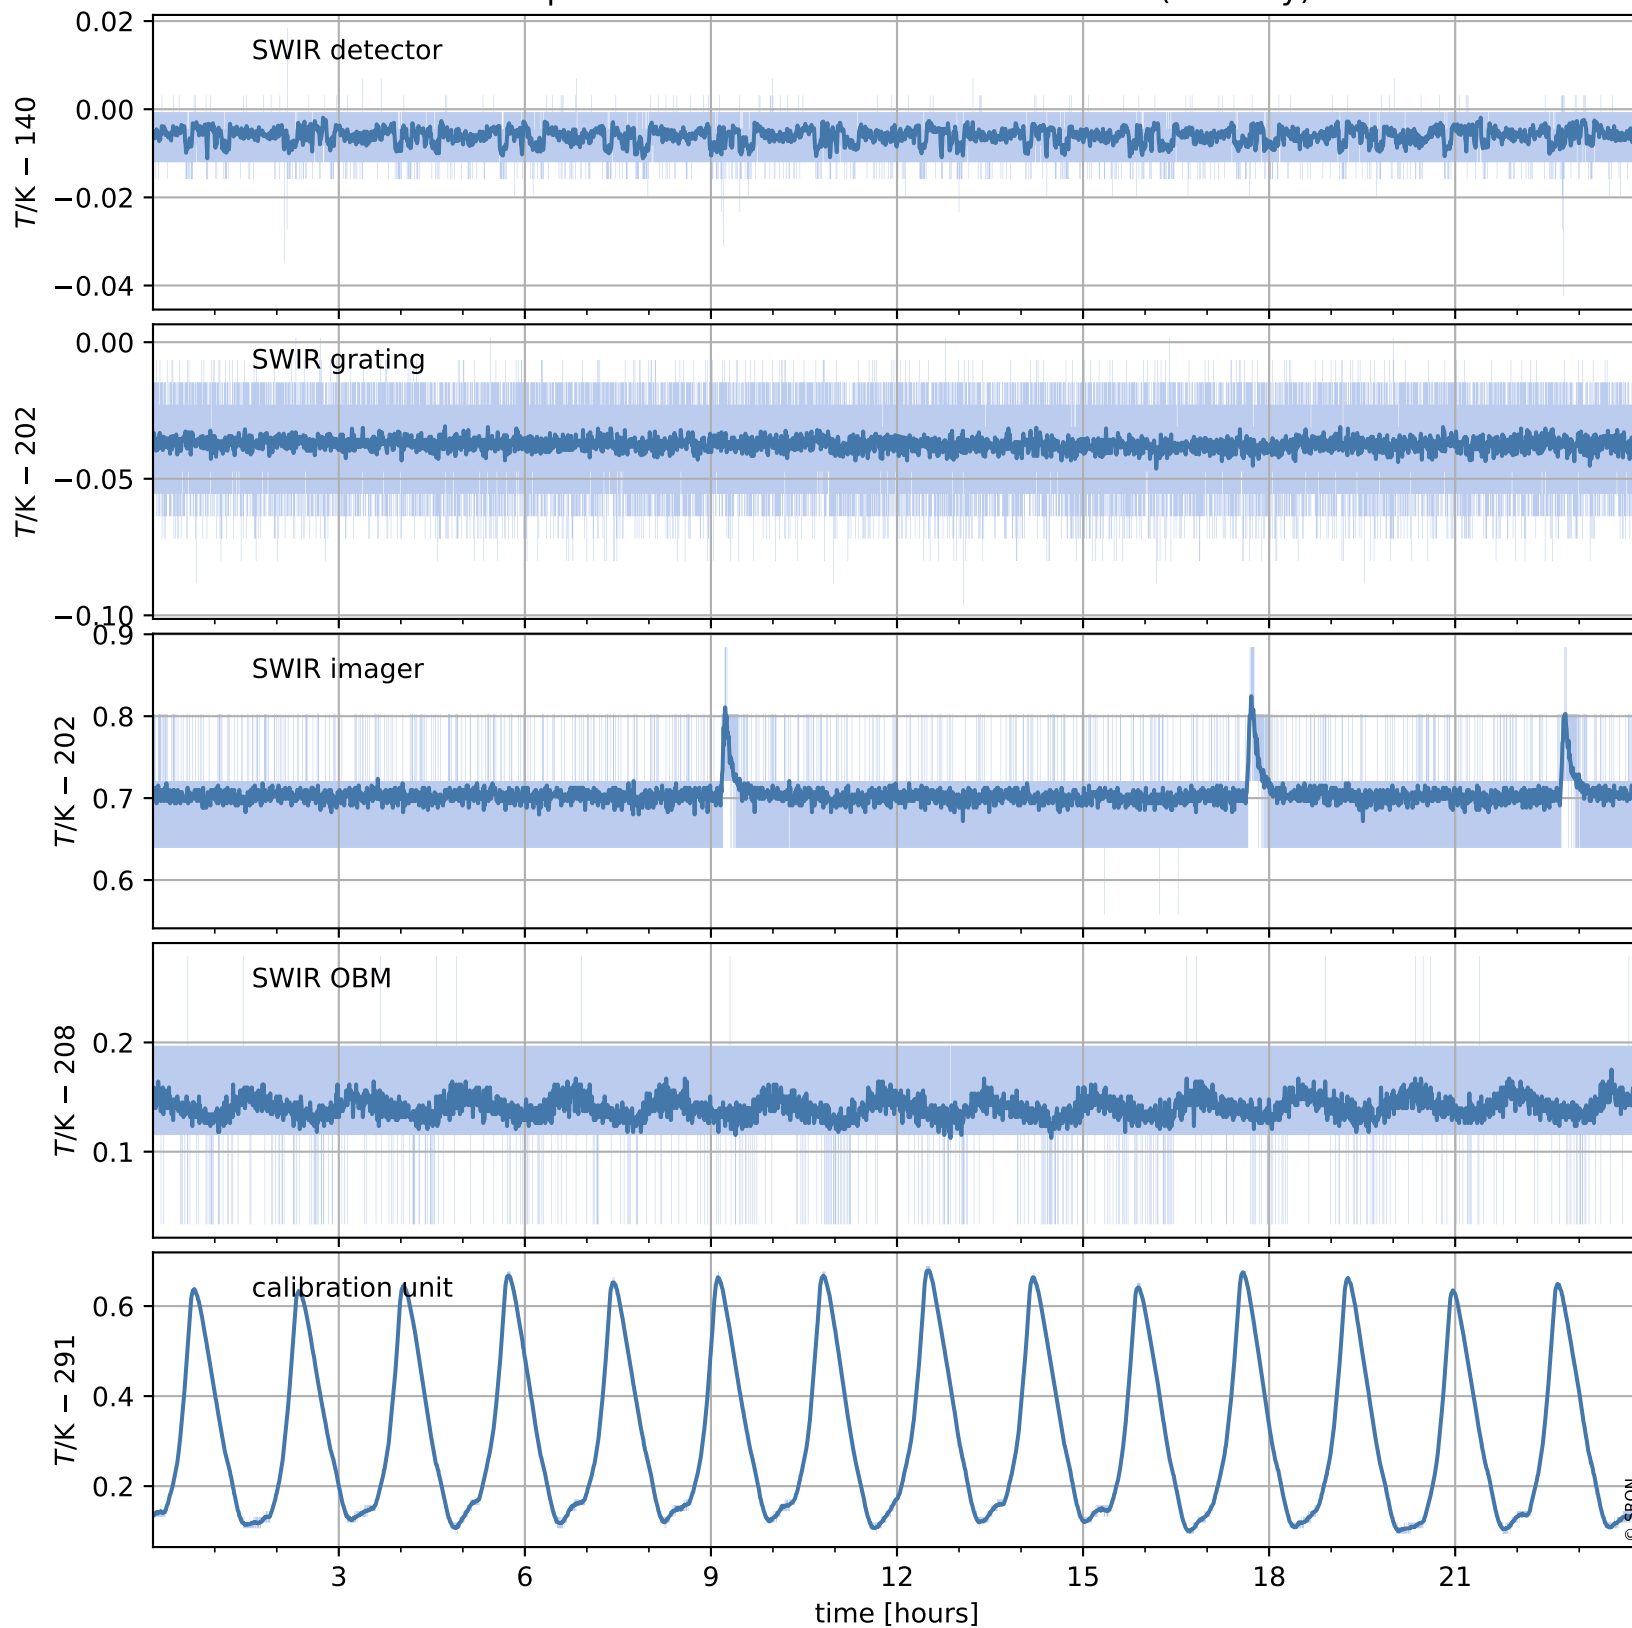

# Tropomi SWIR housekeeping data

orbits : [16708, 16721]  
coverage : 2021-01-03 / 2021-01-04  
created : 2023-08-21T09:07:42

## Temperature of sensors relevant for SWIR (one day)

## Temperature of sensors relevant for SWIR (last month)