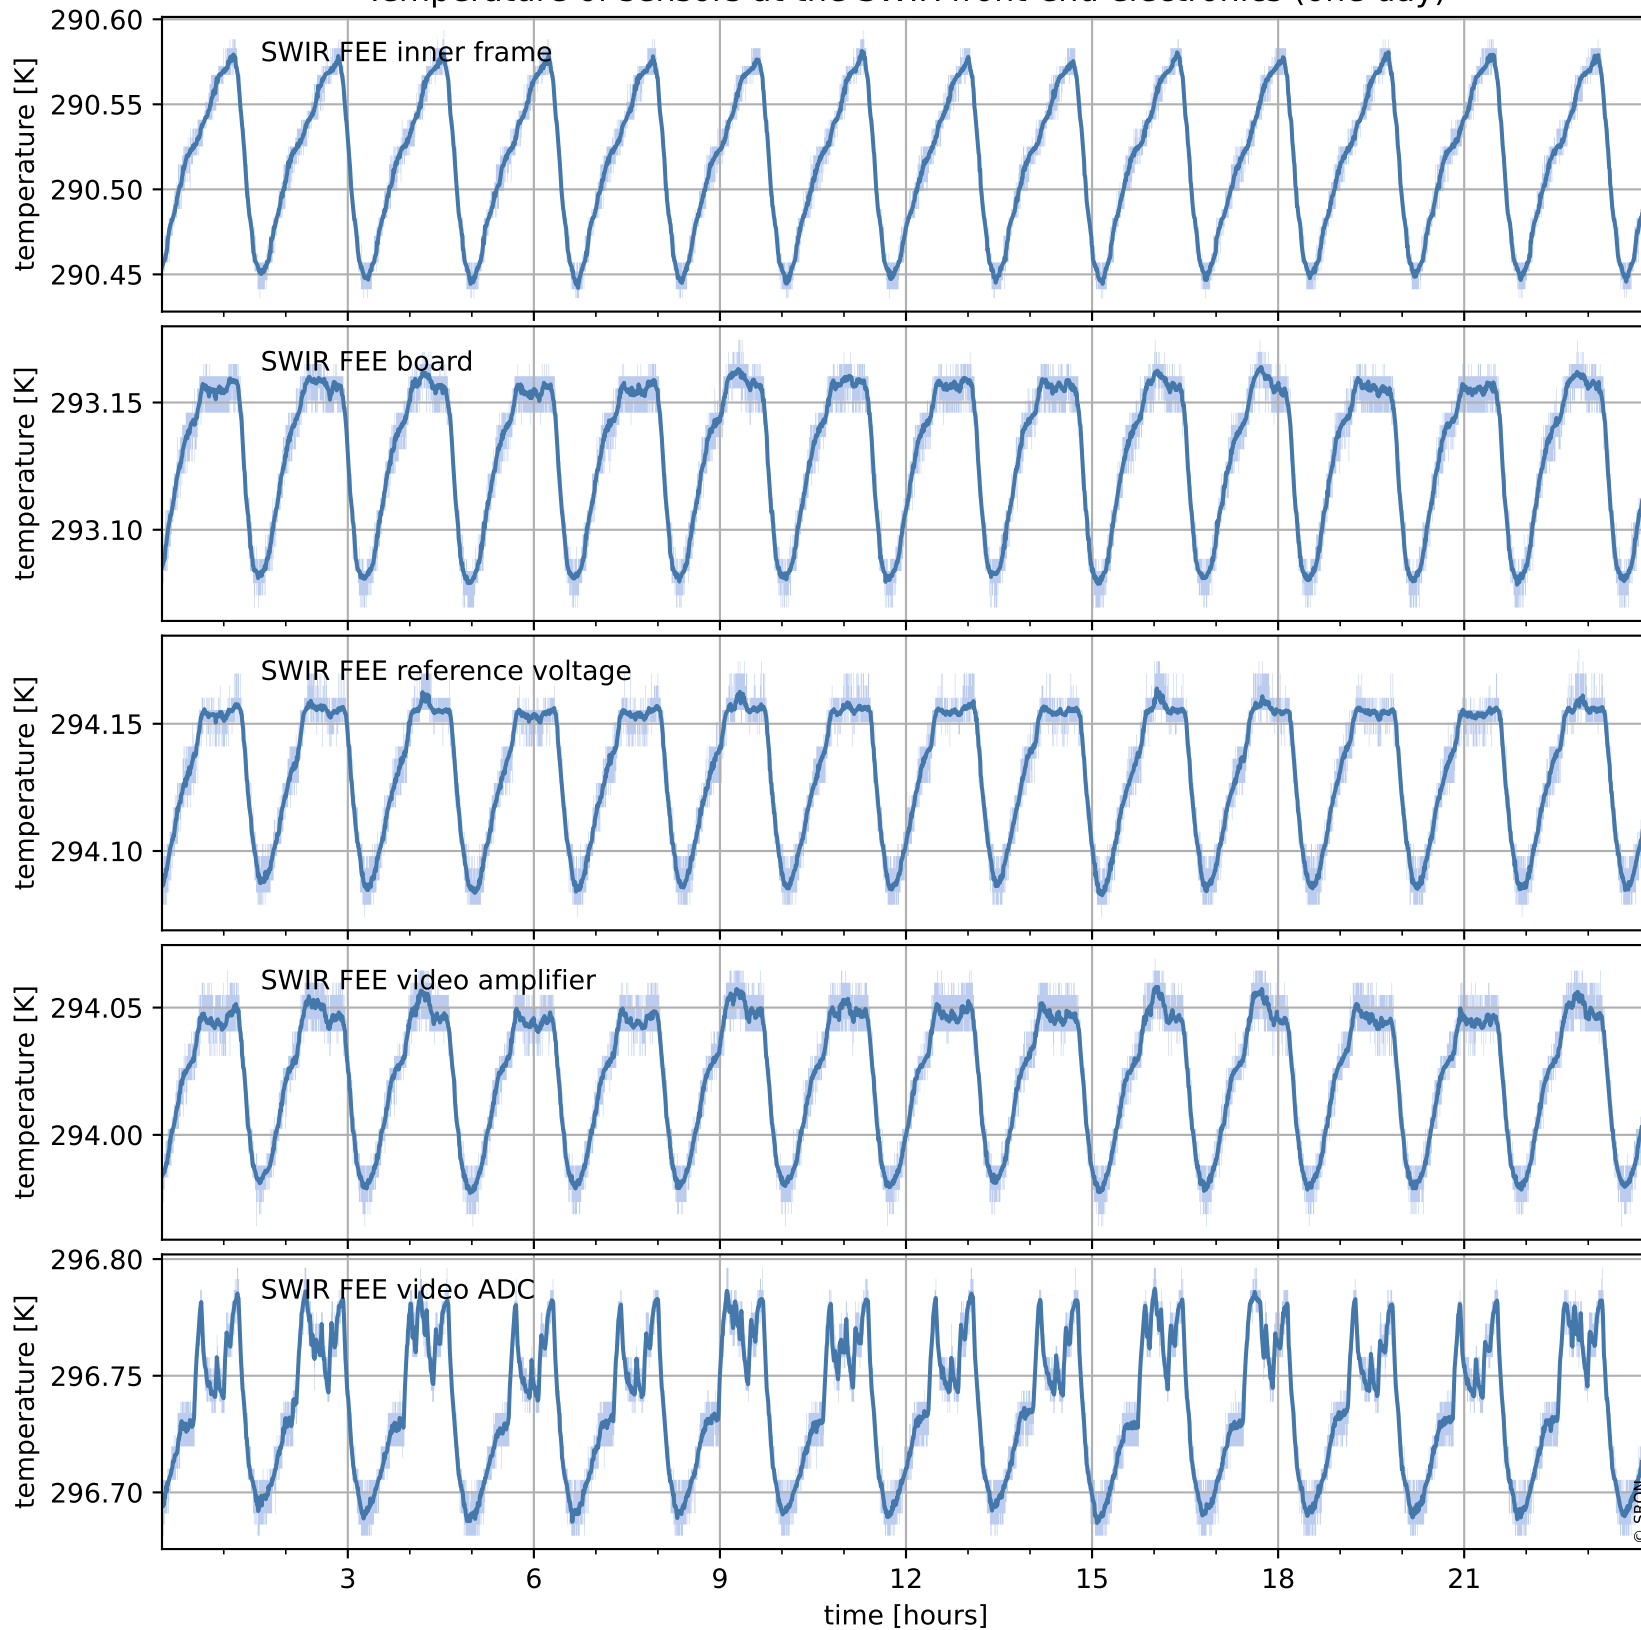

Tropomi SWIR housekeeping data

orbits : [16708, 16721]
coverage : 2021-01-03 / 2021-01-04
created : 2023-08-21T09:07:44

Temperature of sensors at the SWIR front-end electronics (one day)