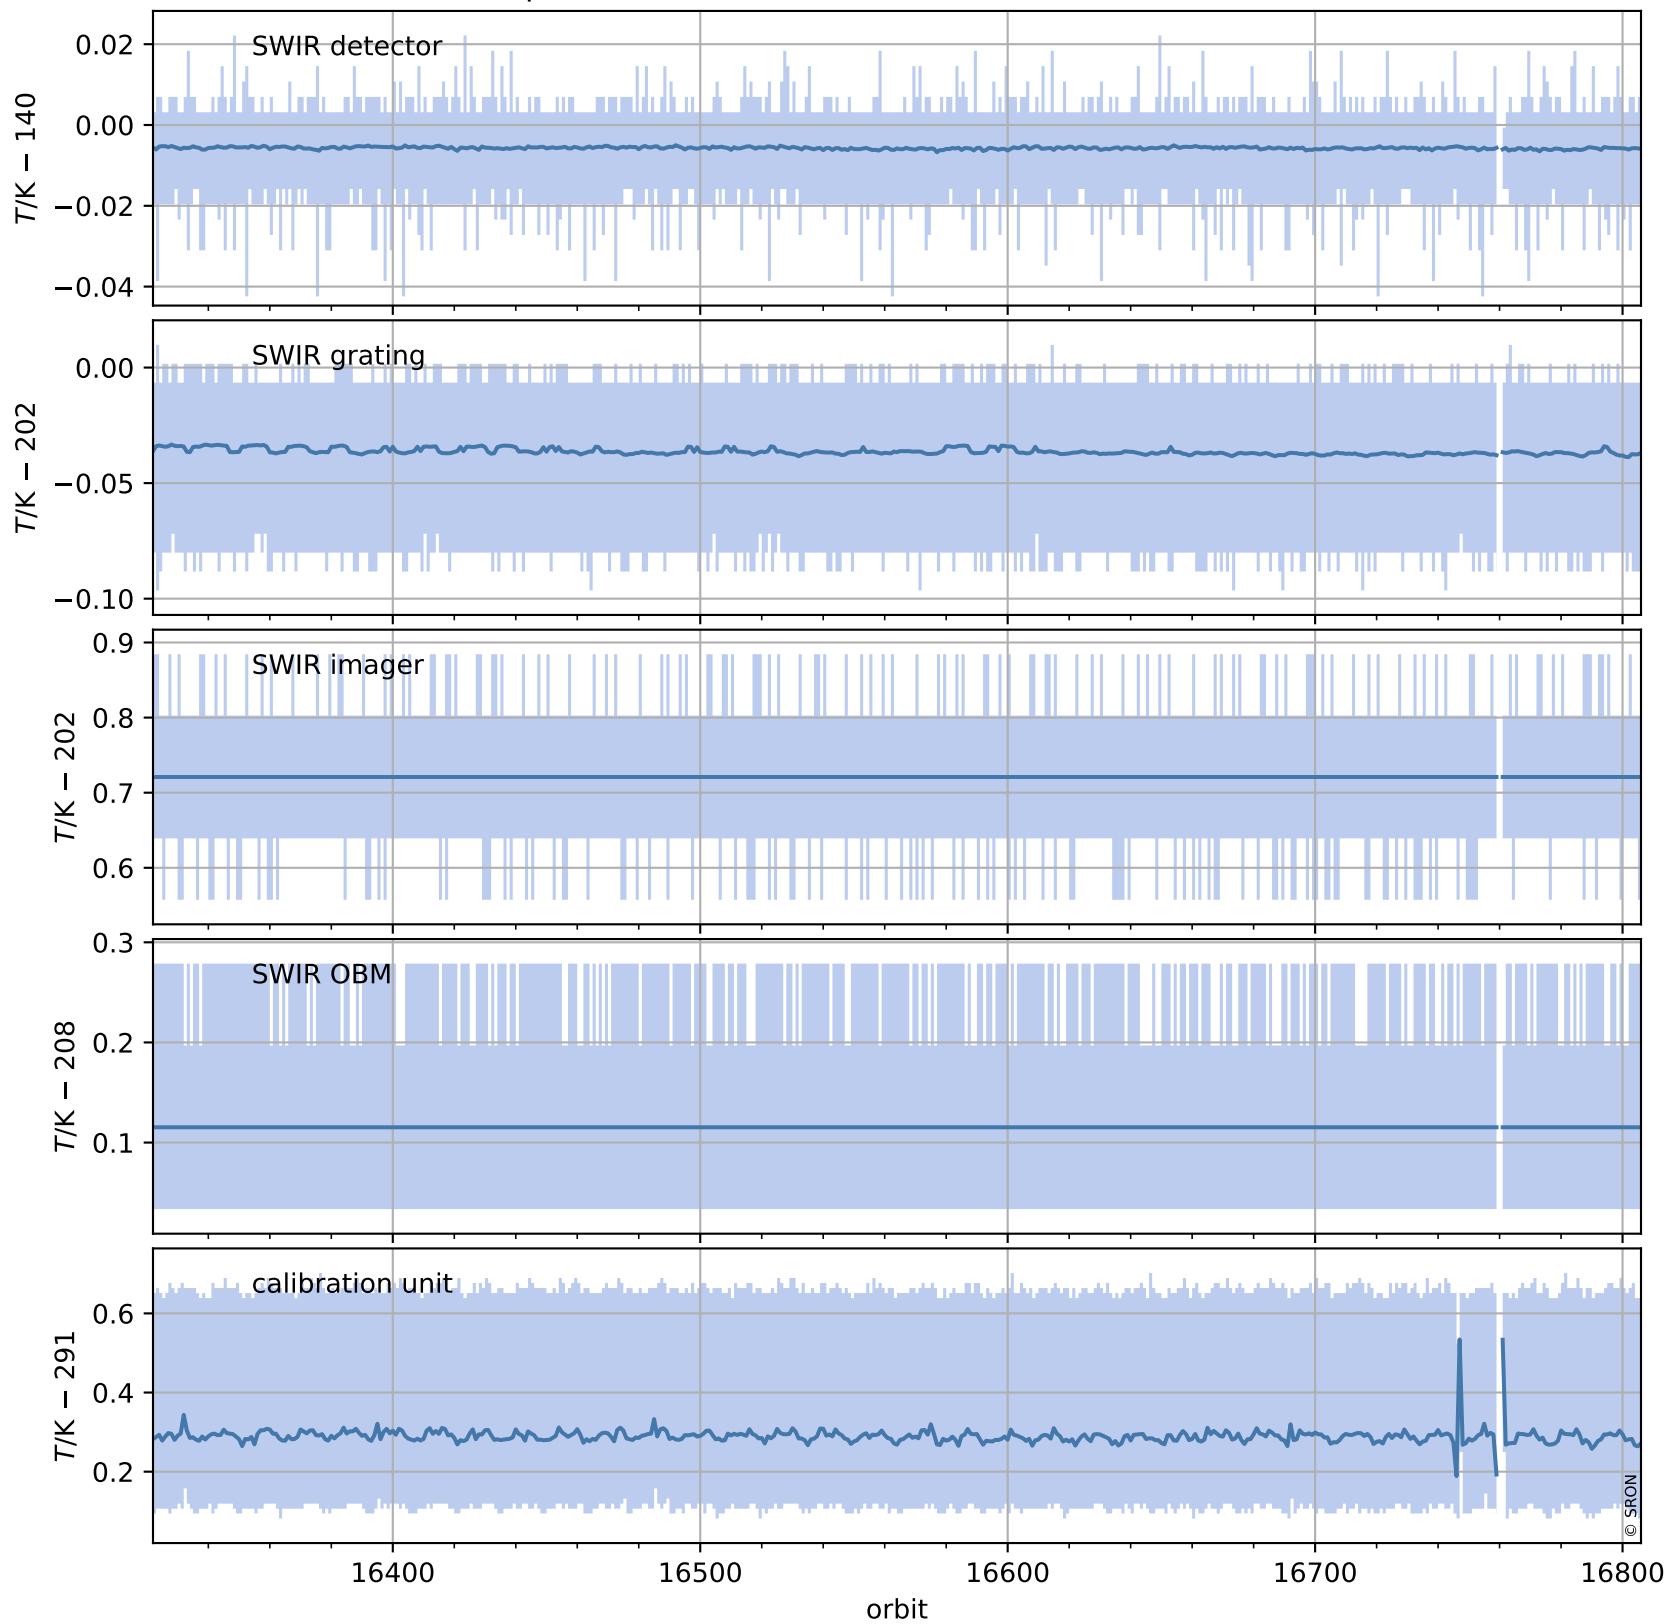

# Tropomi SWIR housekeeping data

orbits : [16793, 16806]  
coverage : 2021-01-09 / 2021-01-10  
created : 2023-08-21T09:07:56

## Temperature of sensors relevant for SWIR (one day)

# Tropomi SWIR housekeeping data

orbits : [16322, 16806]  
coverage : 2020-12-06 / 2021-01-10  
created : 2023-08-21T09:07:56

## Temperature of sensors relevant for SWIR (last month)