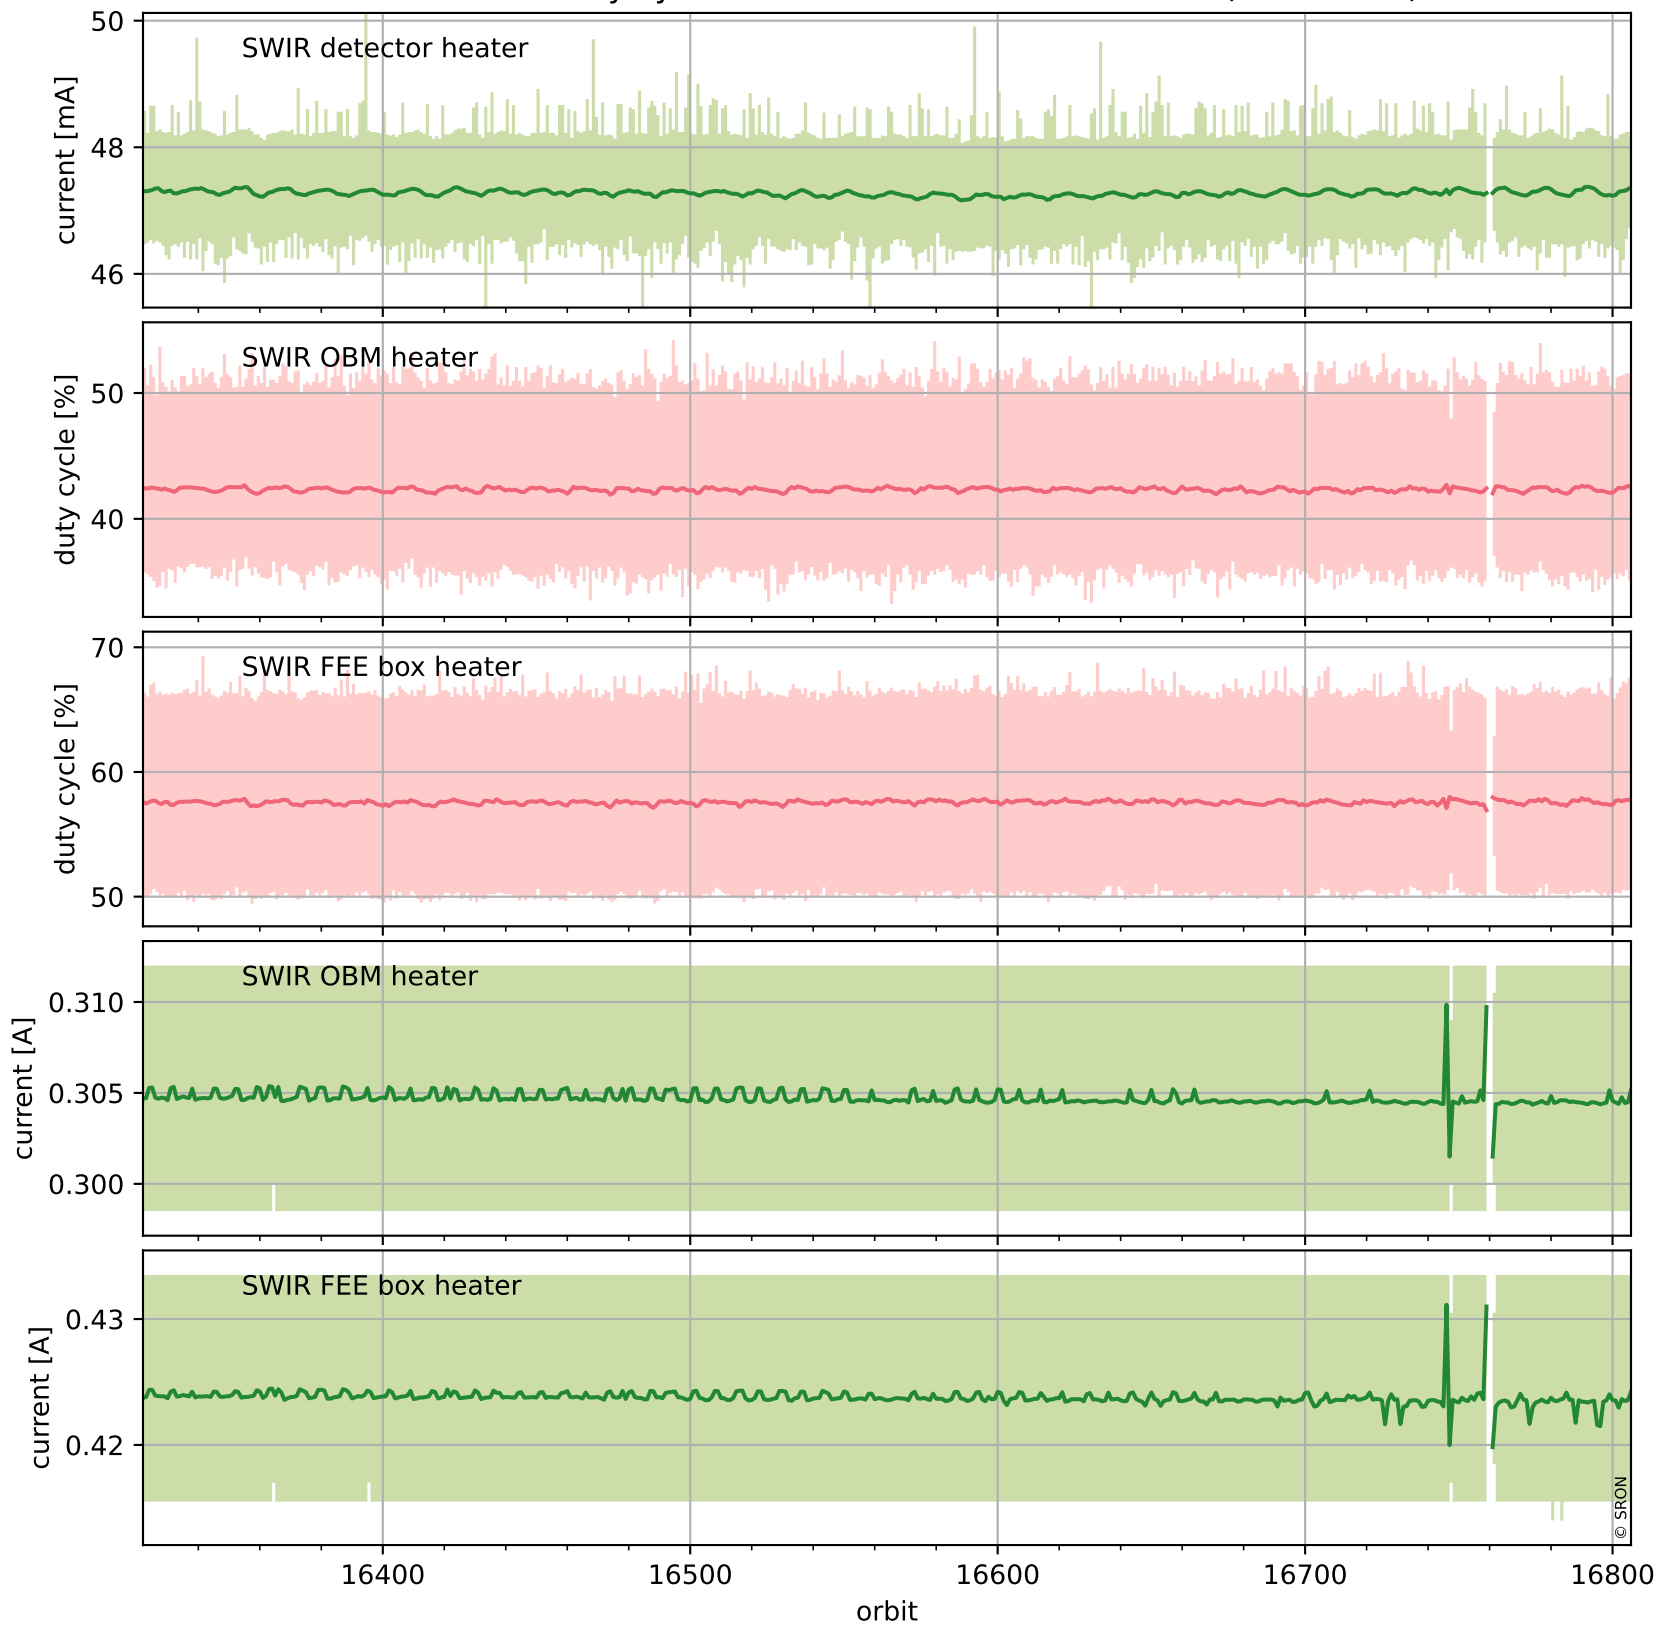

Tropomi SWIR housekeeping data

orbits : [16322, 16806]
coverage : 2020-12-06 / 2021-01-10
created : 2023-08-21T09:07:57

Current and duty cycle of 3 heaters relevant for SWIR (last month)