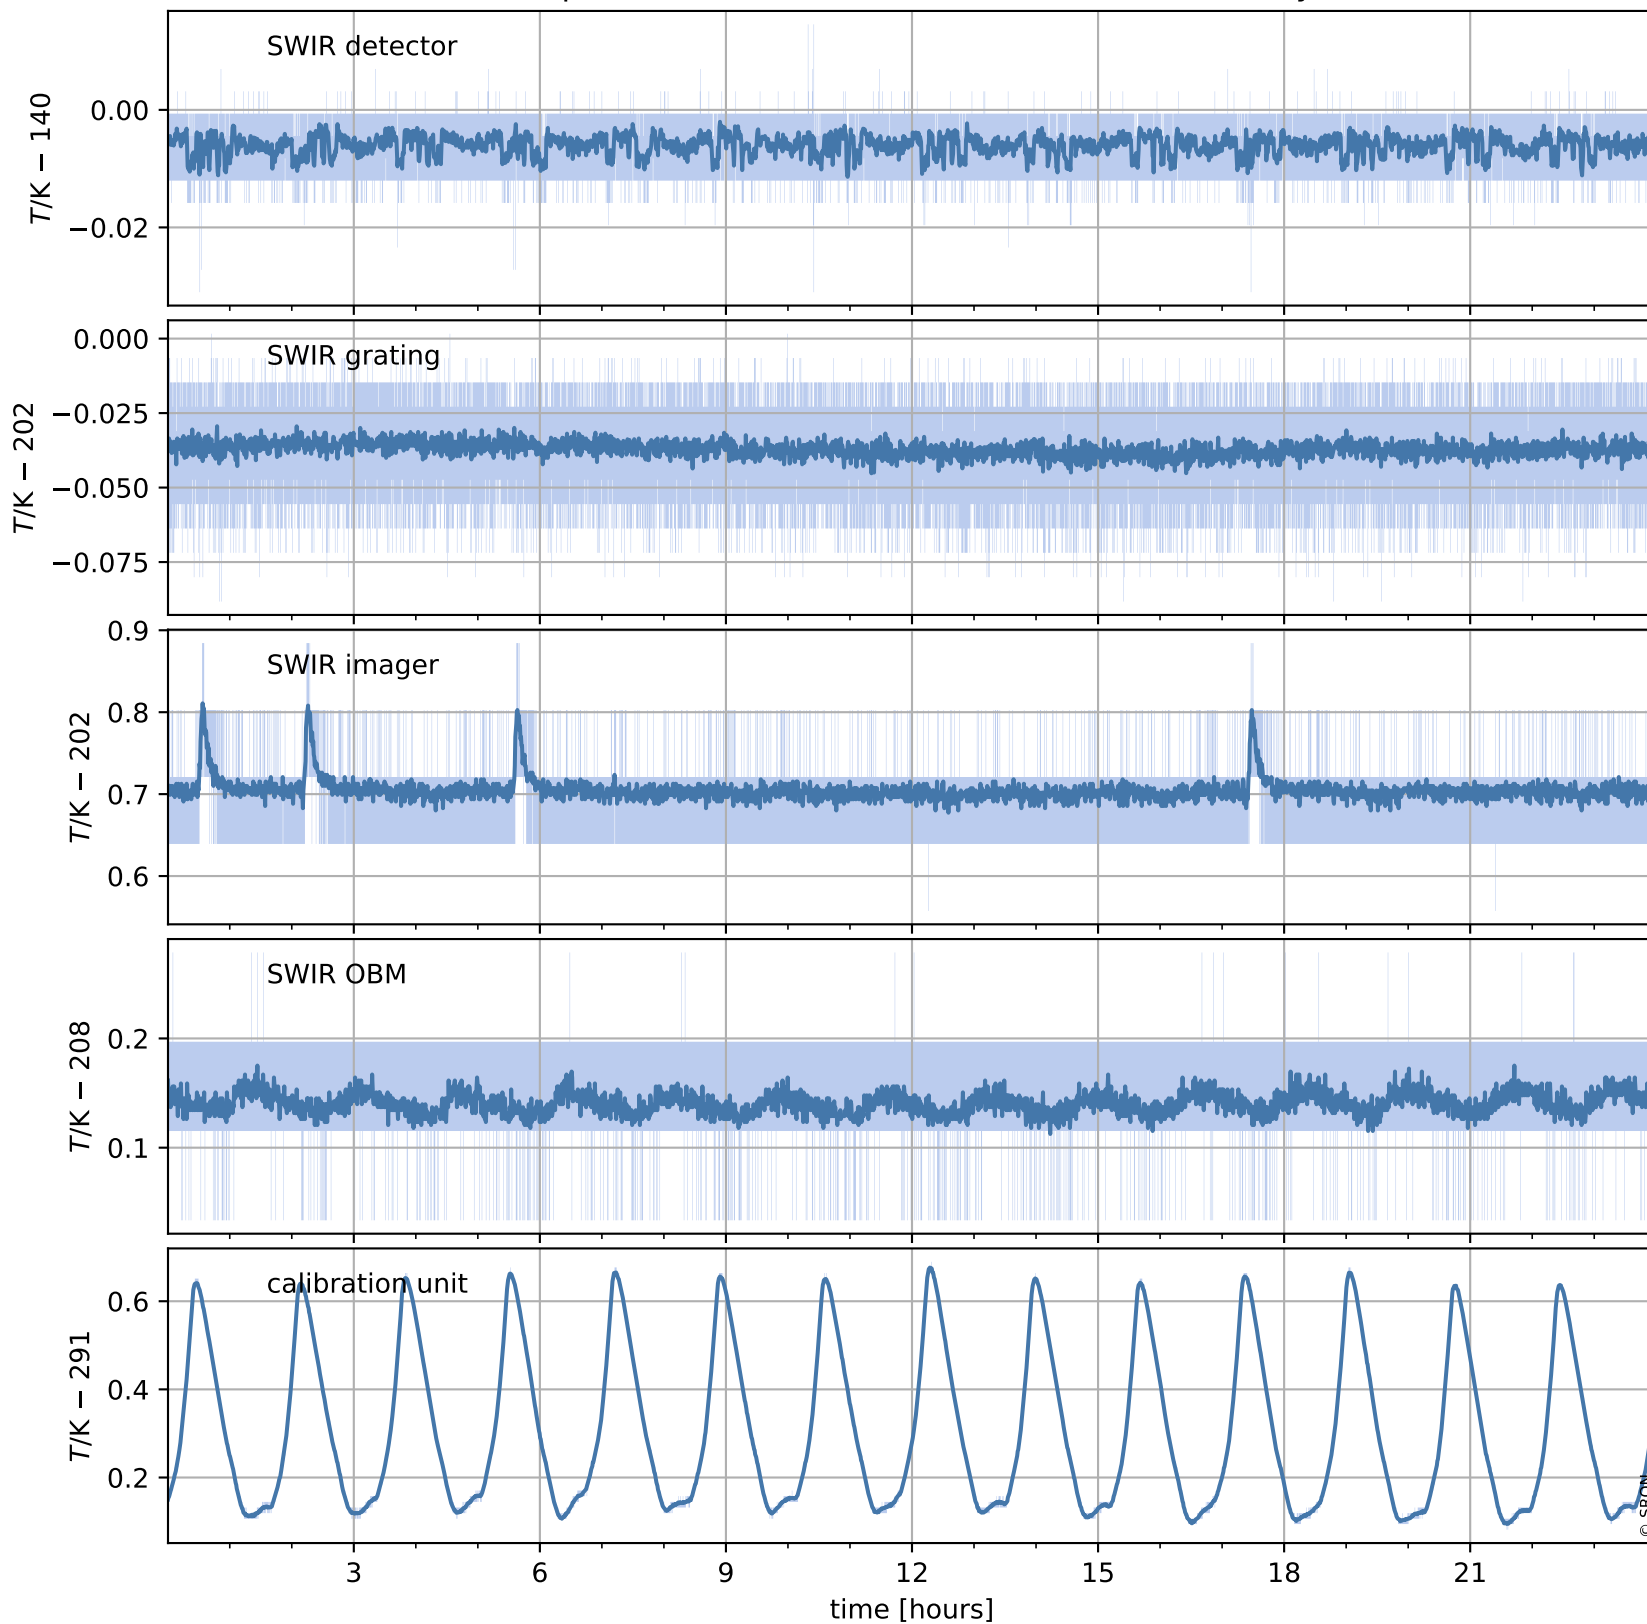

# Tropomi SWIR housekeeping data

orbits : [16793, 16806]  
coverage : 2021-01-09 / 2021-01-10  
created : 2023-08-21T09:07:56

## Temperature of sensors relevant for SWIR (one day)

## Temperature of sensors relevant for SWIR (last month)