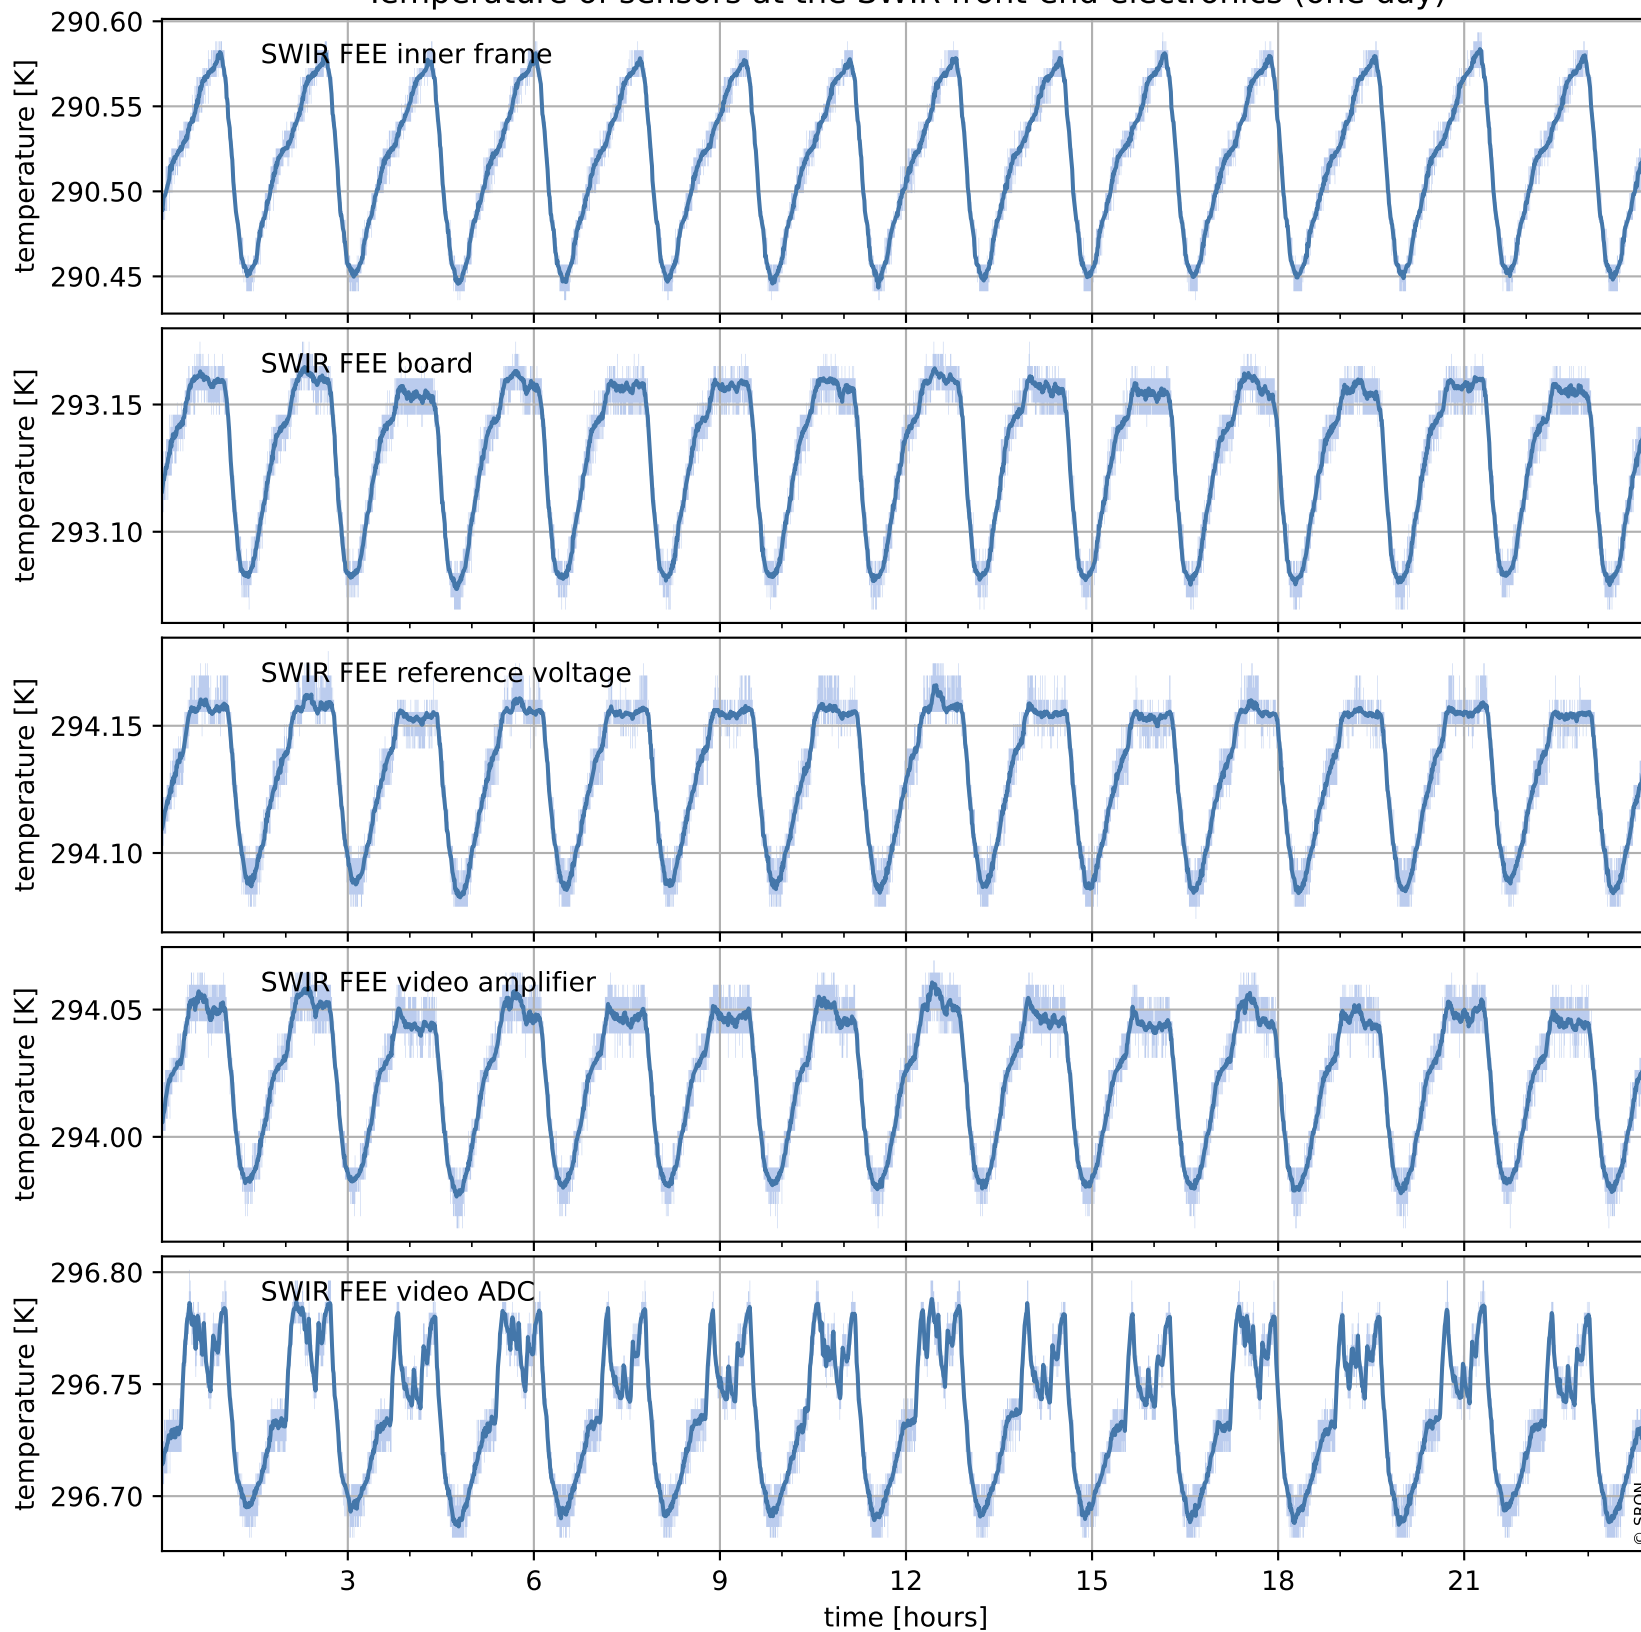

Tropomi SWIR housekeeping data

orbits : [16793, 16806]
coverage : 2021-01-09 / 2021-01-10
created : 2023-08-21T09:07:57

Temperature of sensors at the SWIR front-end electronics (one day)