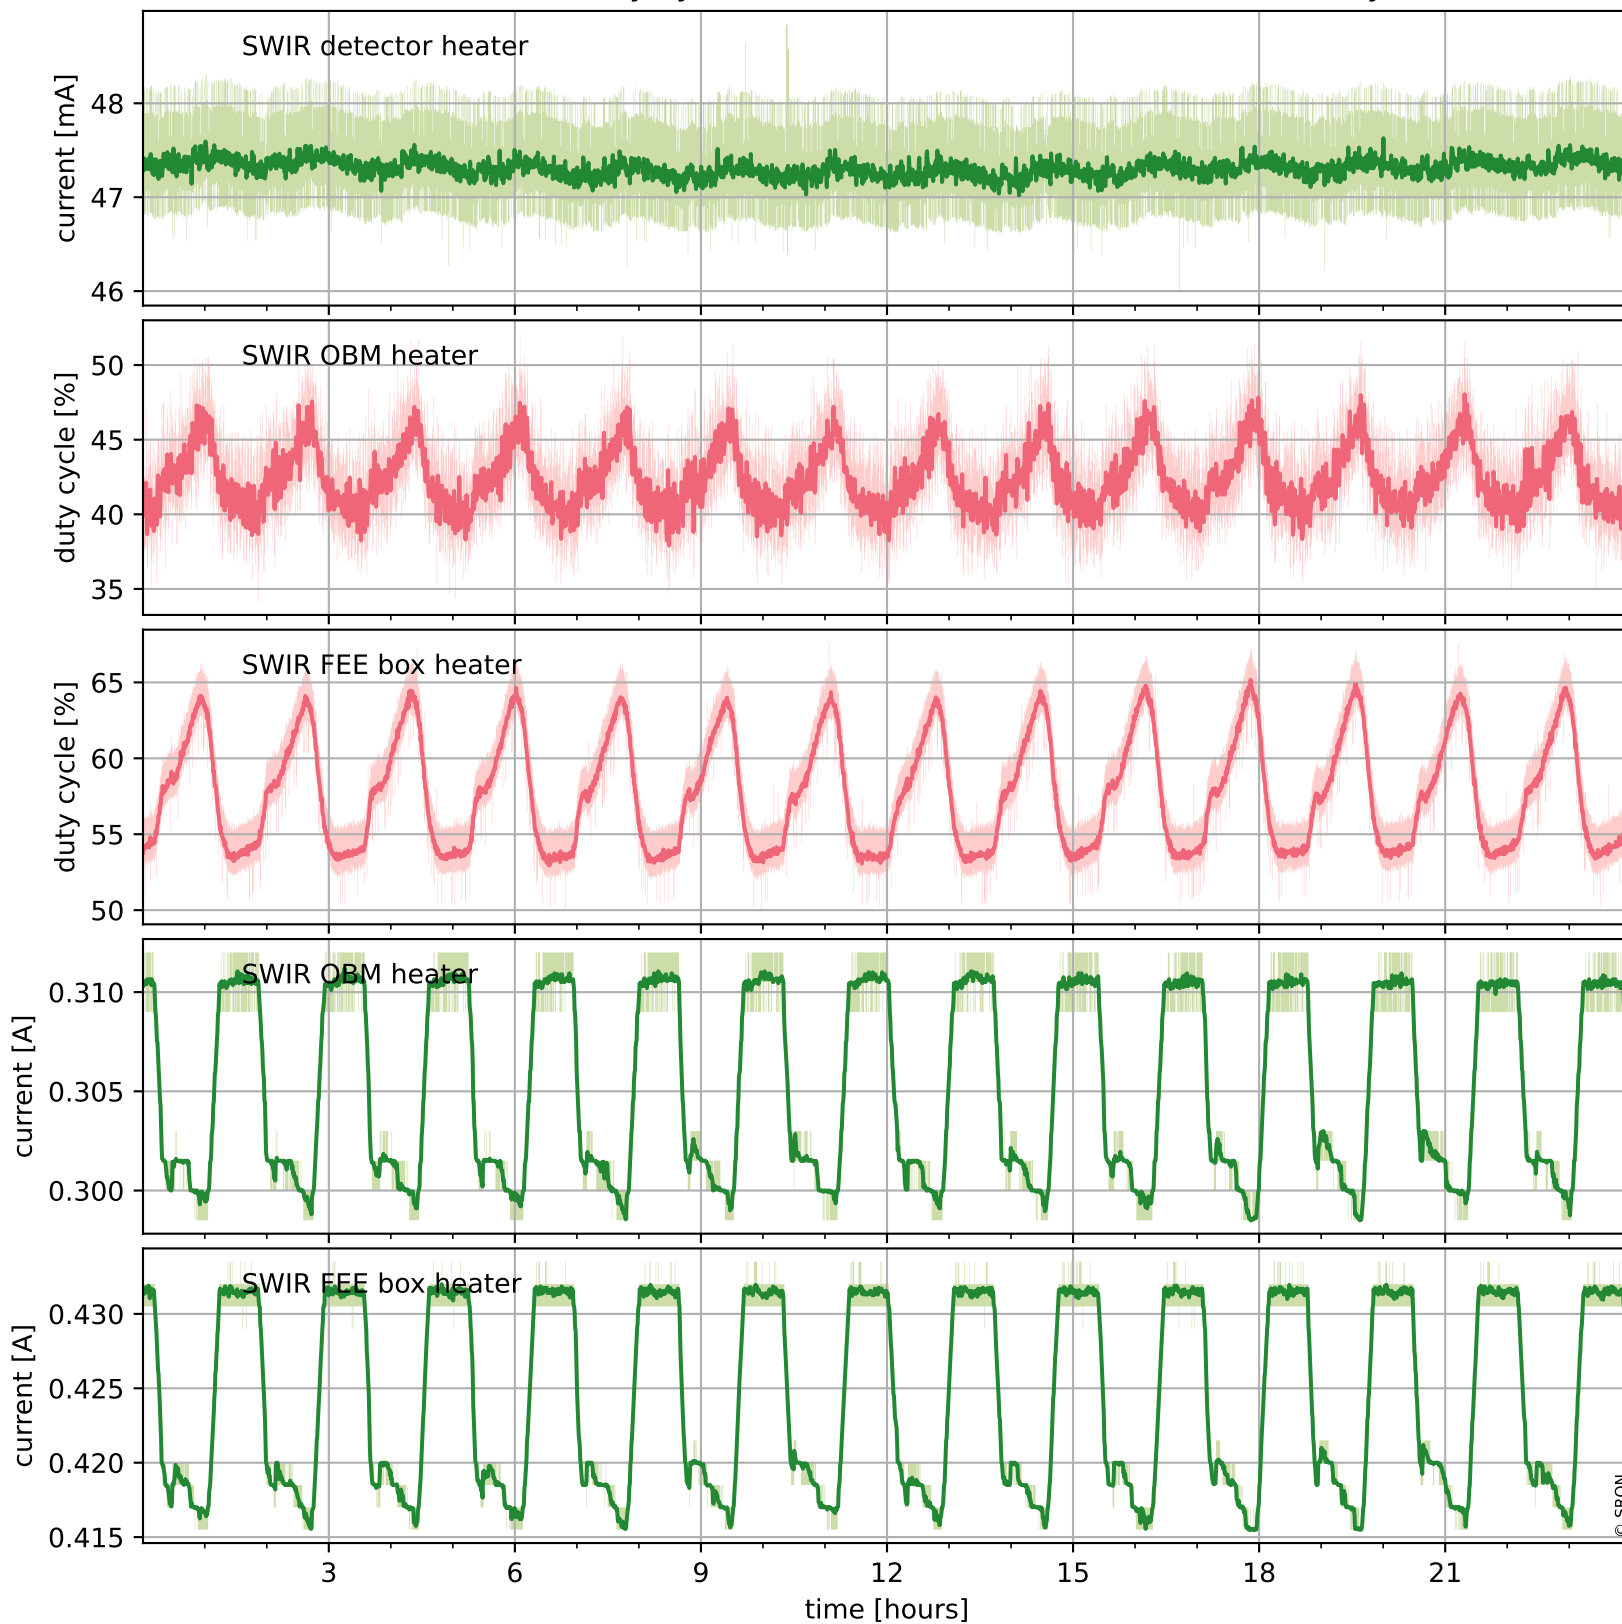

Tropomi SWIR housekeeping data

orbits : [16793, 16806]
coverage : 2021-01-09 / 2021-01-10
created : 2023-08-21T09:07:57

Current and duty cycle of 3 heaters relevant for SWIR (one day)