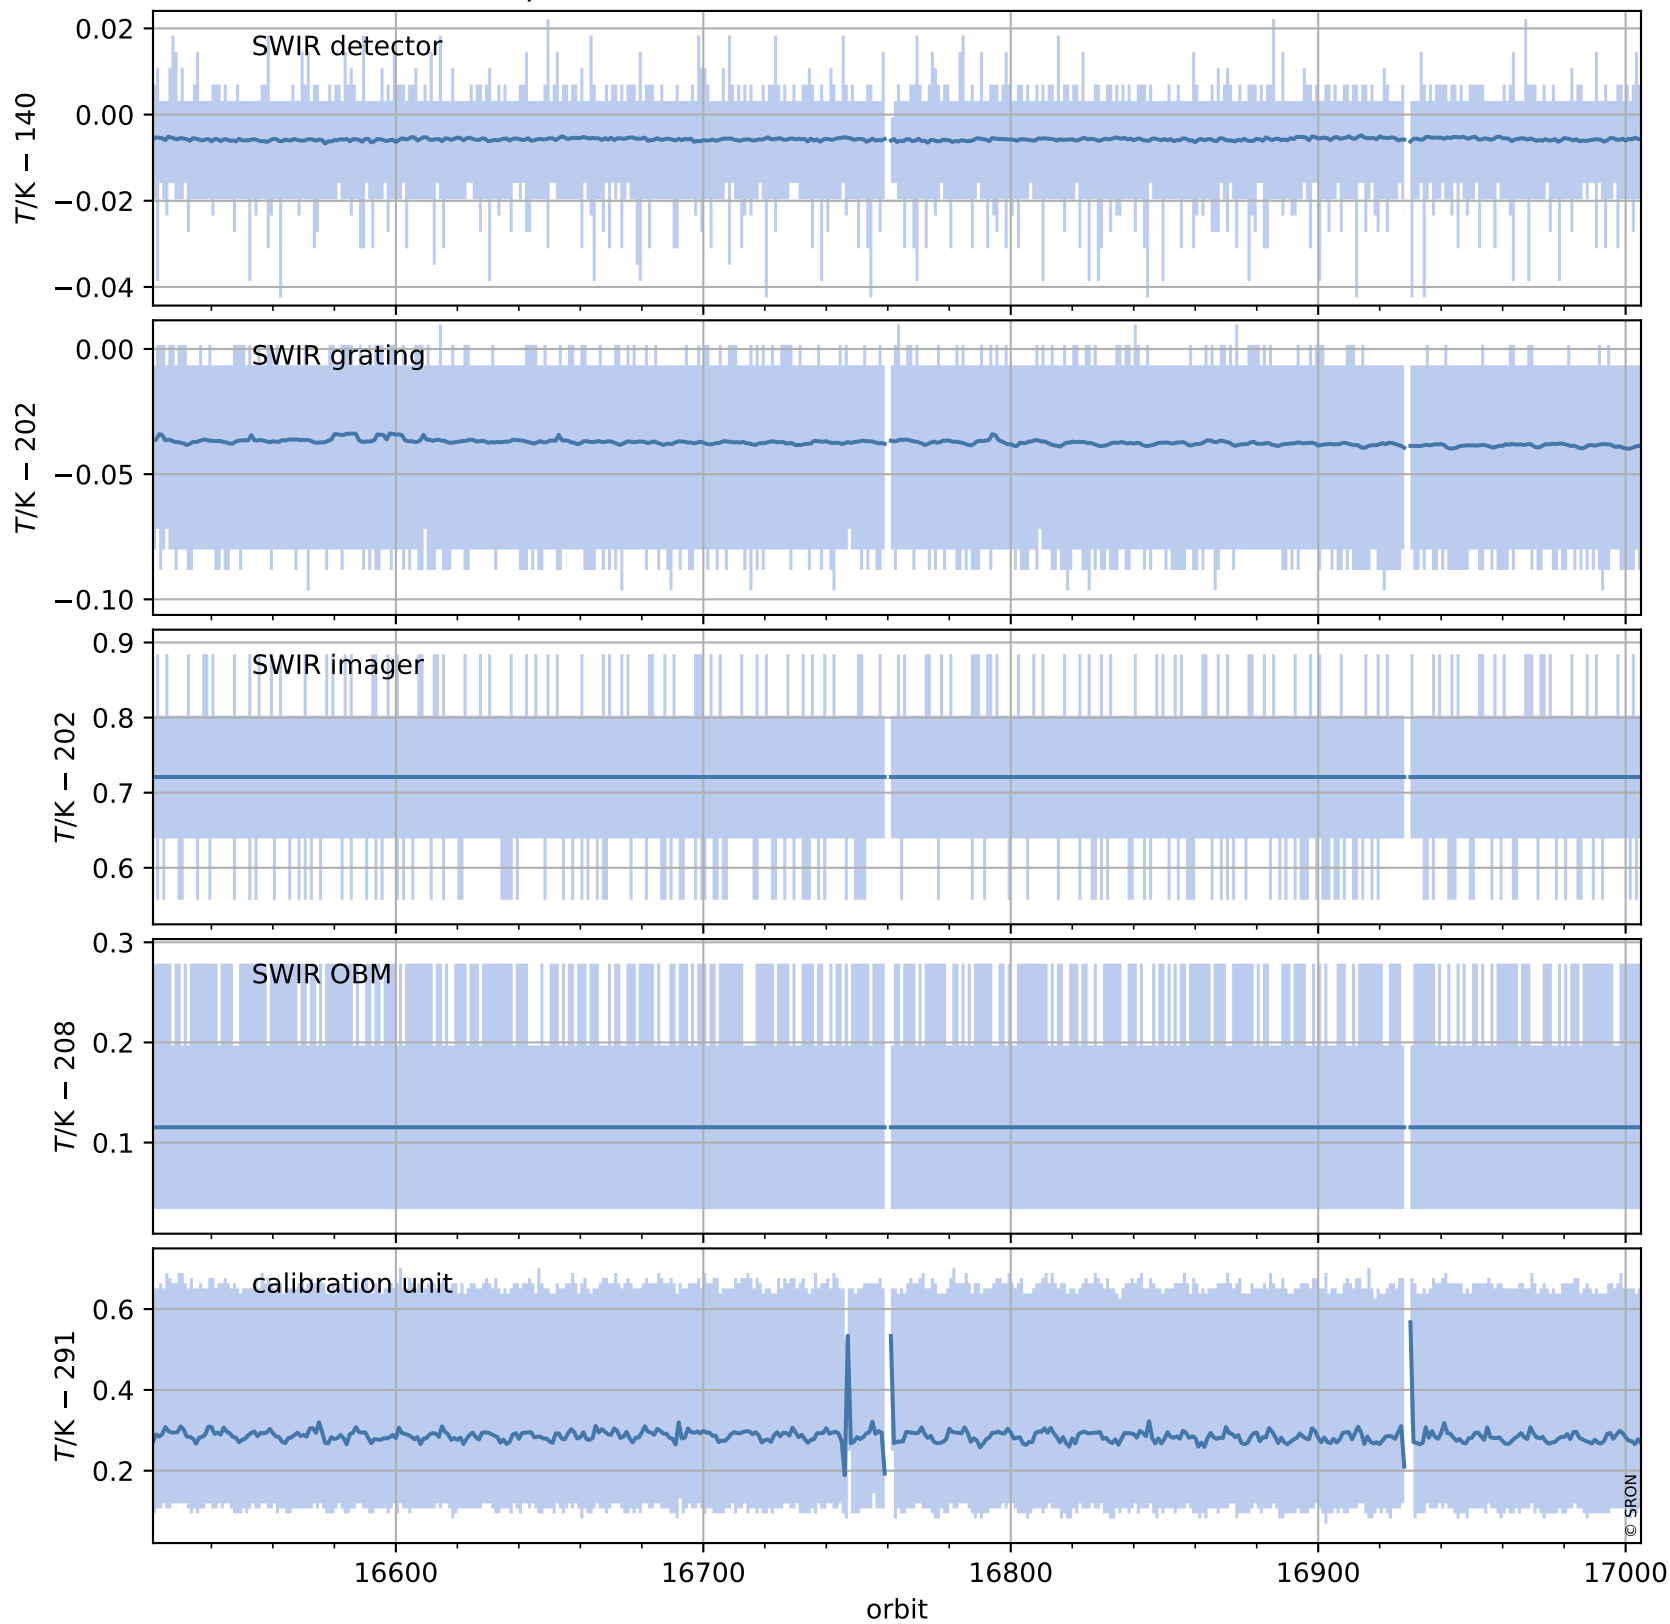

# Tropomi SWIR housekeeping data

orbits : [16992, 17005]  
coverage : 2021-01-23 / 2021-01-24  
created : 2023-08-21T09:08:29

## Temperature of sensors relevant for SWIR (one day)

# Tropomi SWIR housekeeping data

orbits : [16521, 17005]  
coverage : 2020-12-20 / 2021-01-24  
created : 2023-08-21T09:08:29

## Temperature of sensors relevant for SWIR (last month)