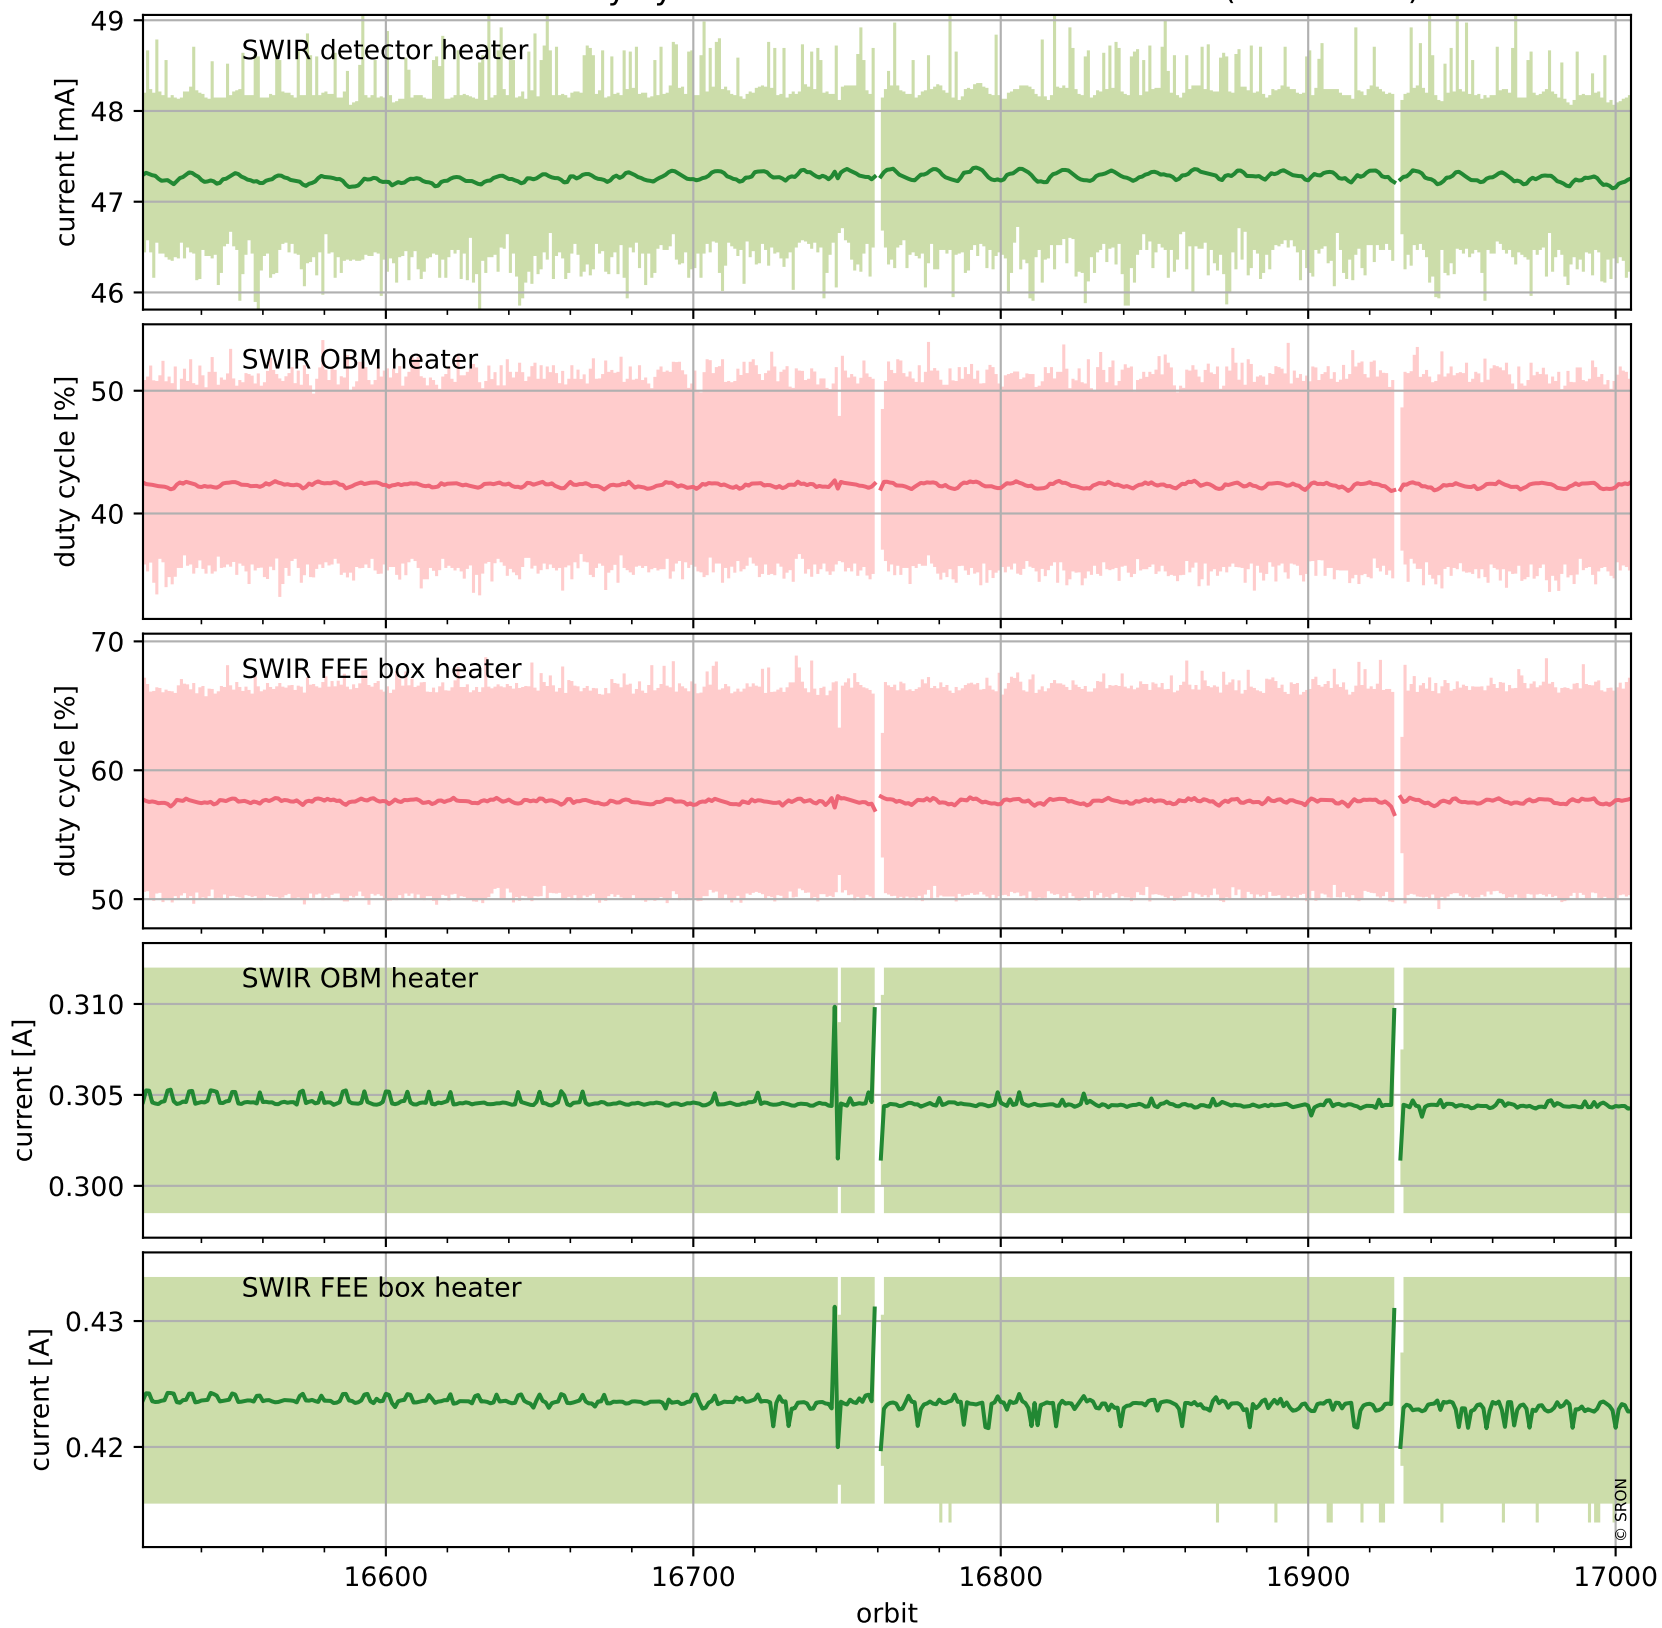

Tropomi SWIR housekeeping data

orbits : [16521, 17005]
coverage : 2020-12-20 / 2021-01-24
created : 2023-08-21T09:08:30

Current and duty cycle of 3 heaters relevant for SWIR (last month)