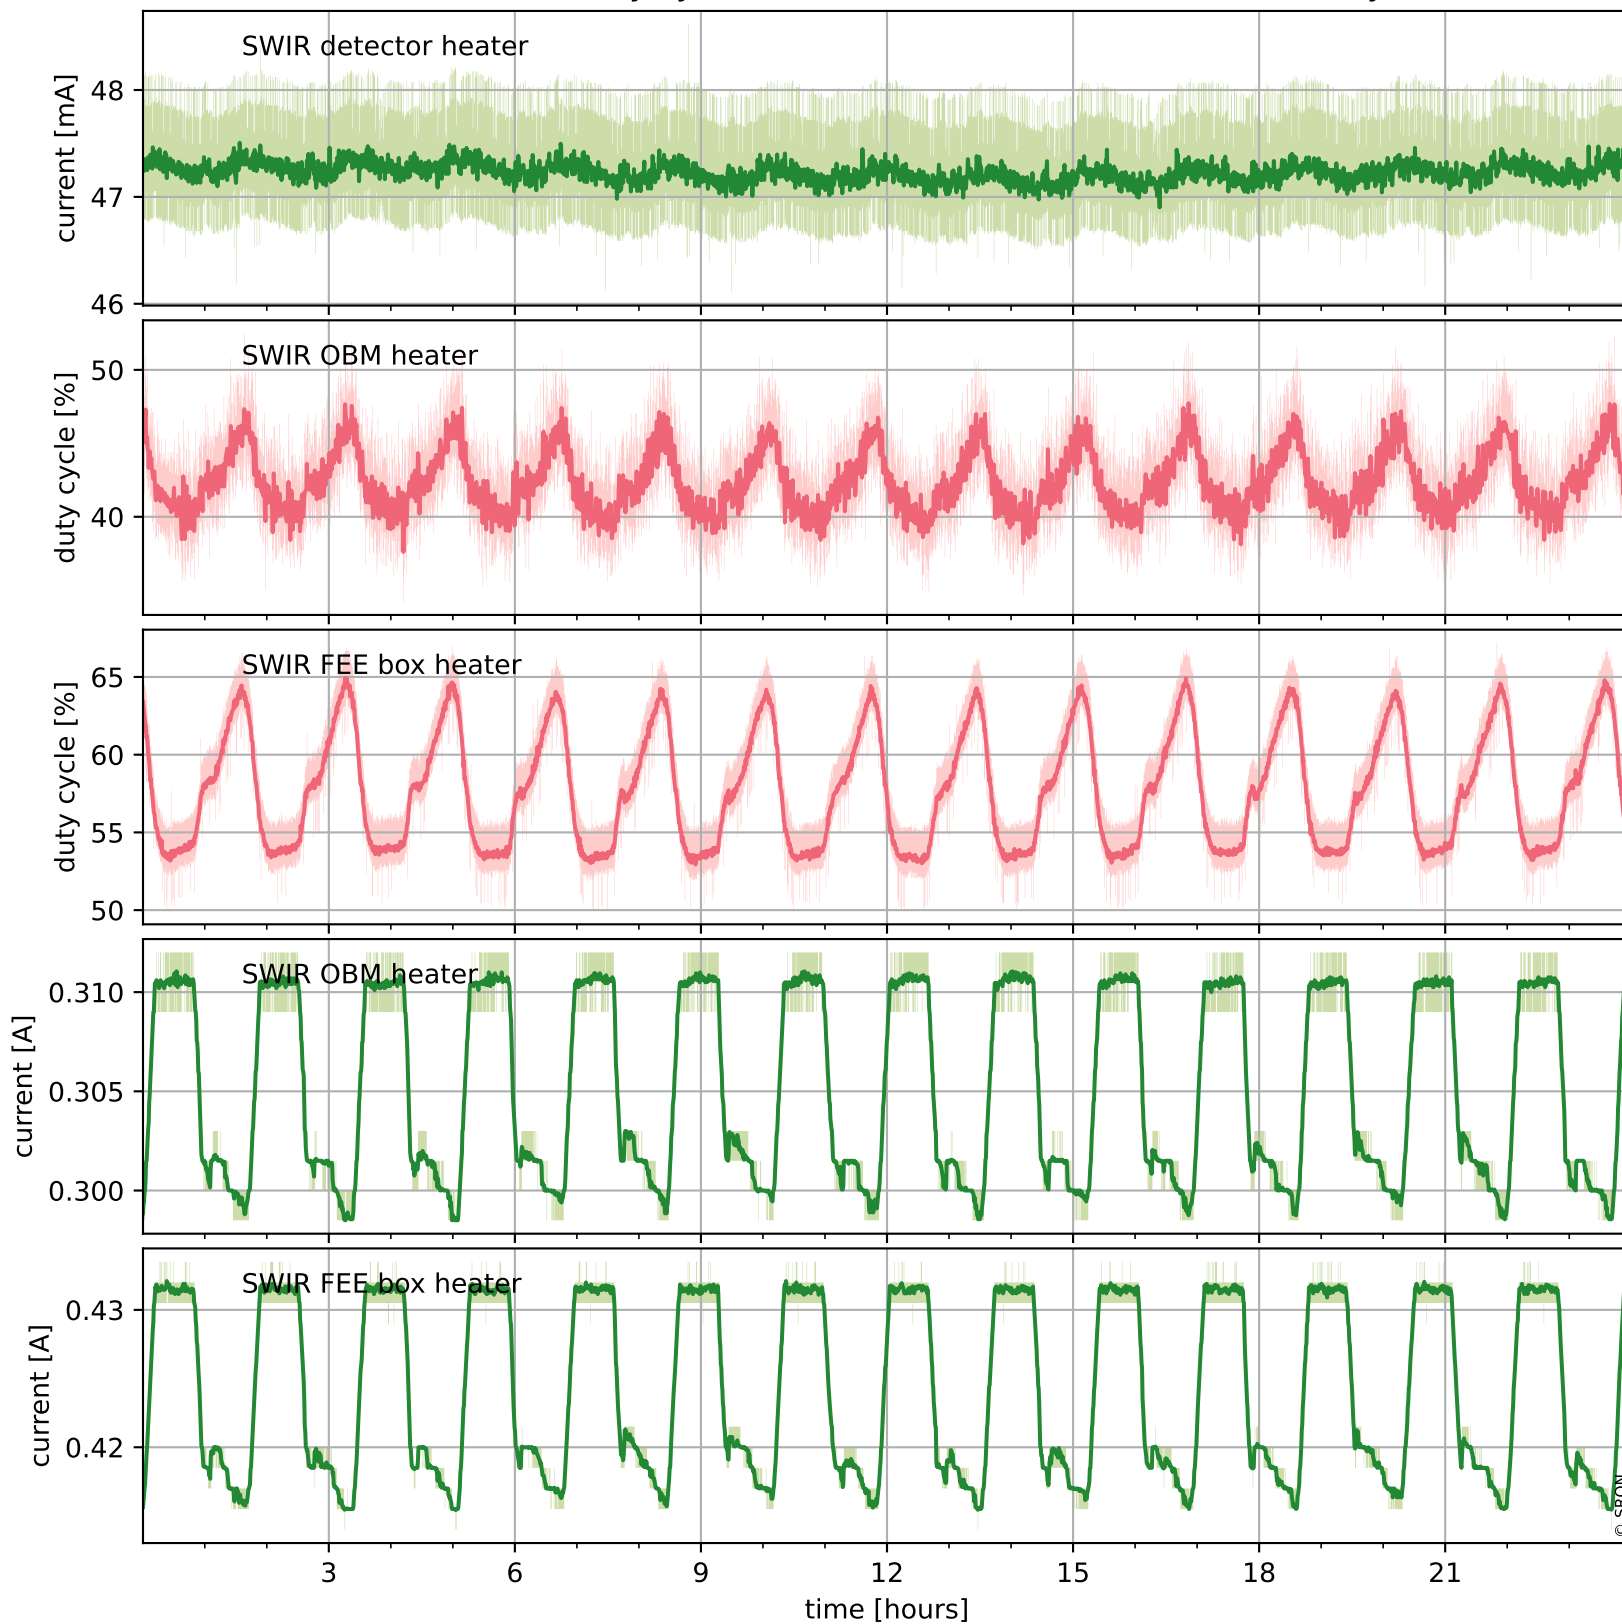

Tropomi SWIR housekeeping data

orbits : [16992, 17005]
coverage : 2021-01-23 / 2021-01-24
created : 2023-08-21T09:08:30

Current and duty cycle of 3 heaters relevant for SWIR (one day)