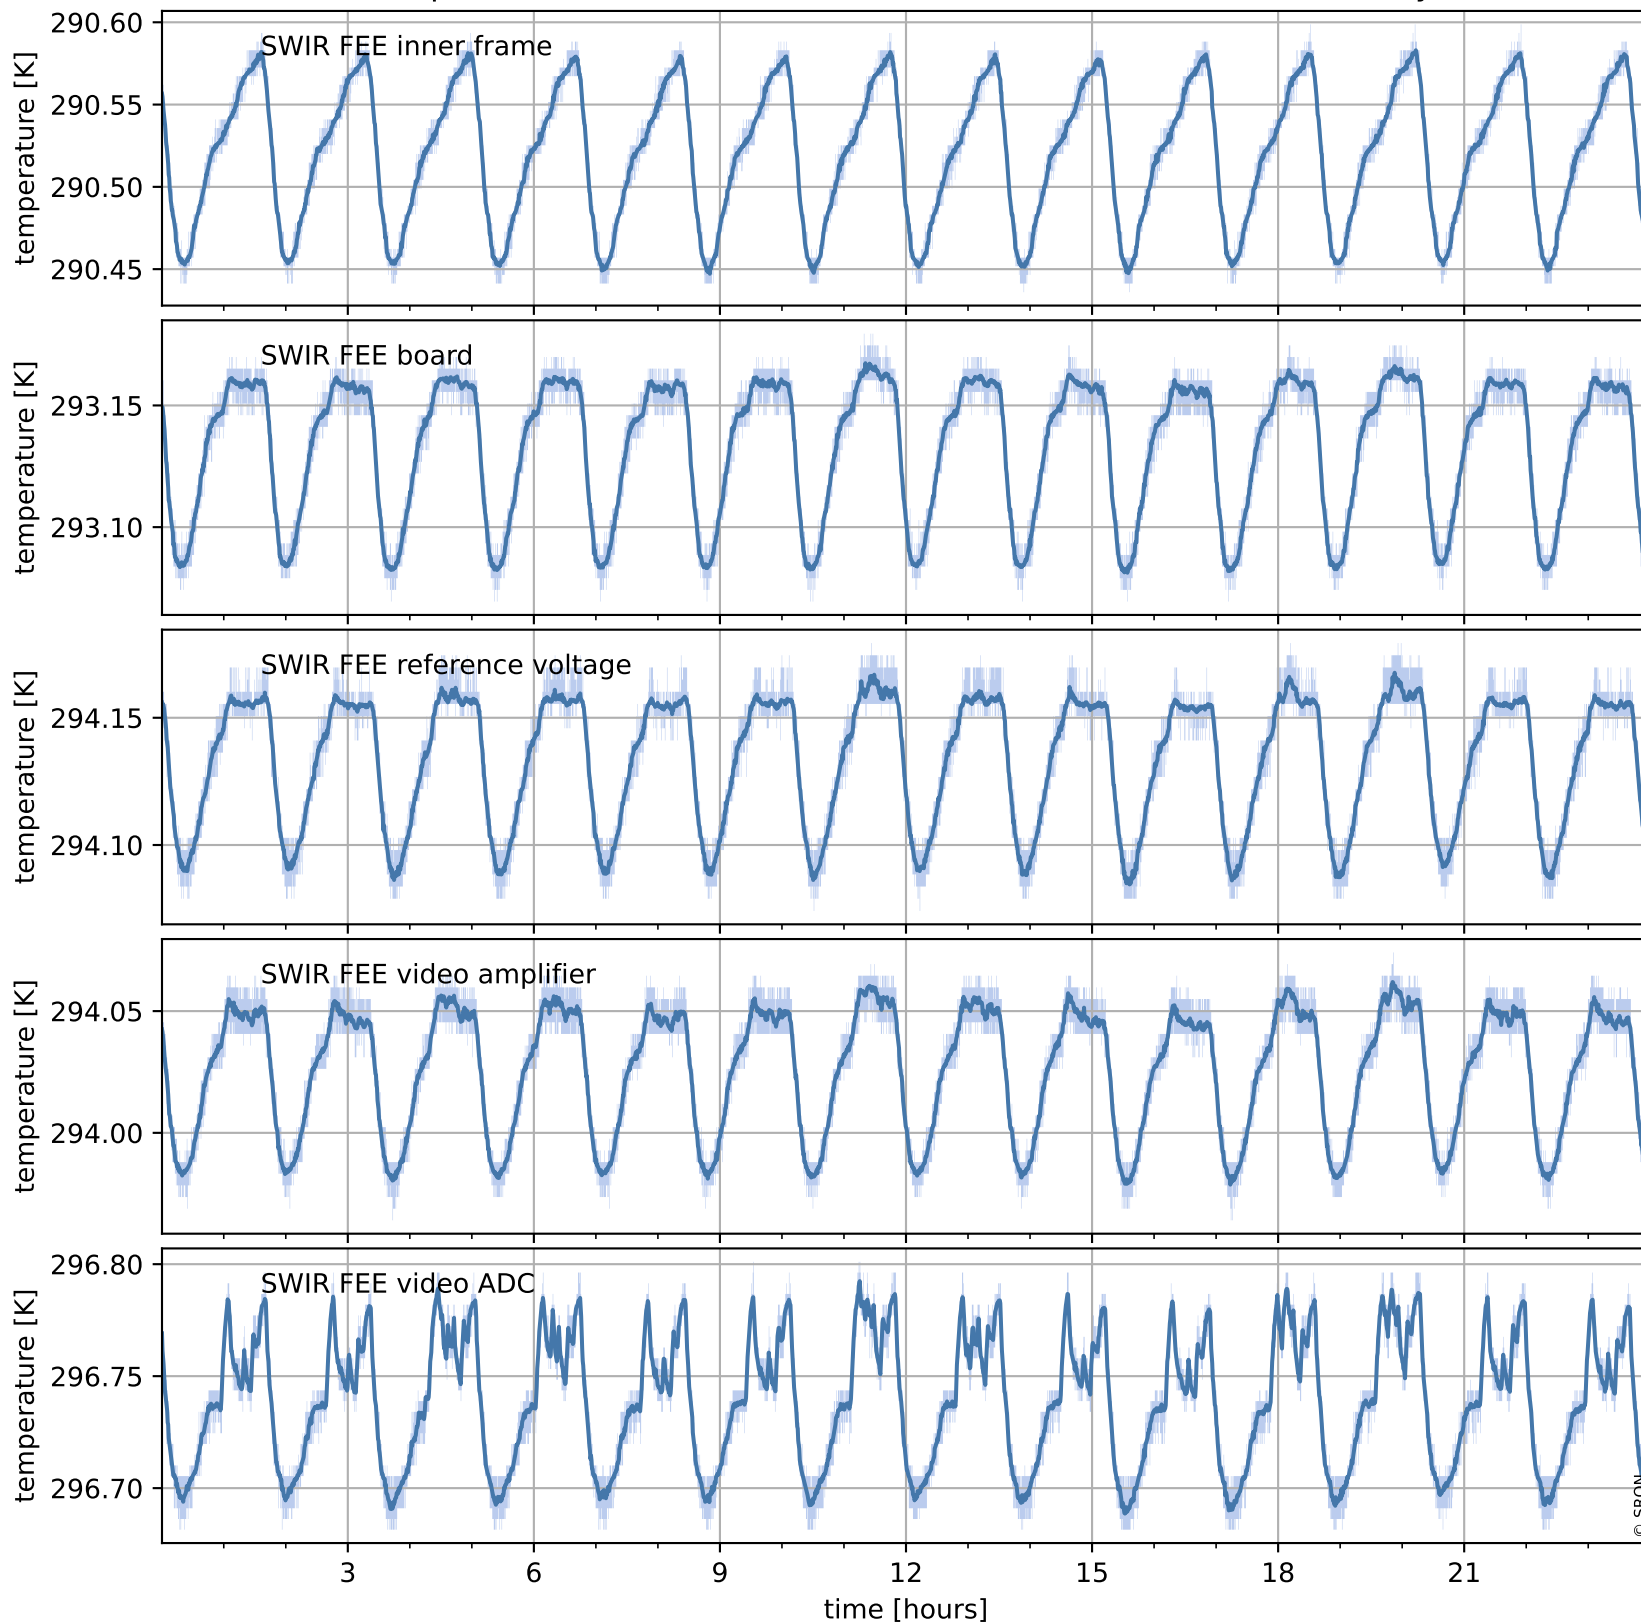

Tropomi SWIR housekeeping data

orbits : [16992, 17005]
coverage : 2021-01-23 / 2021-01-24
created : 2023-08-21T09:08:30

Temperature of sensors at the SWIR front-end electronics (one day)