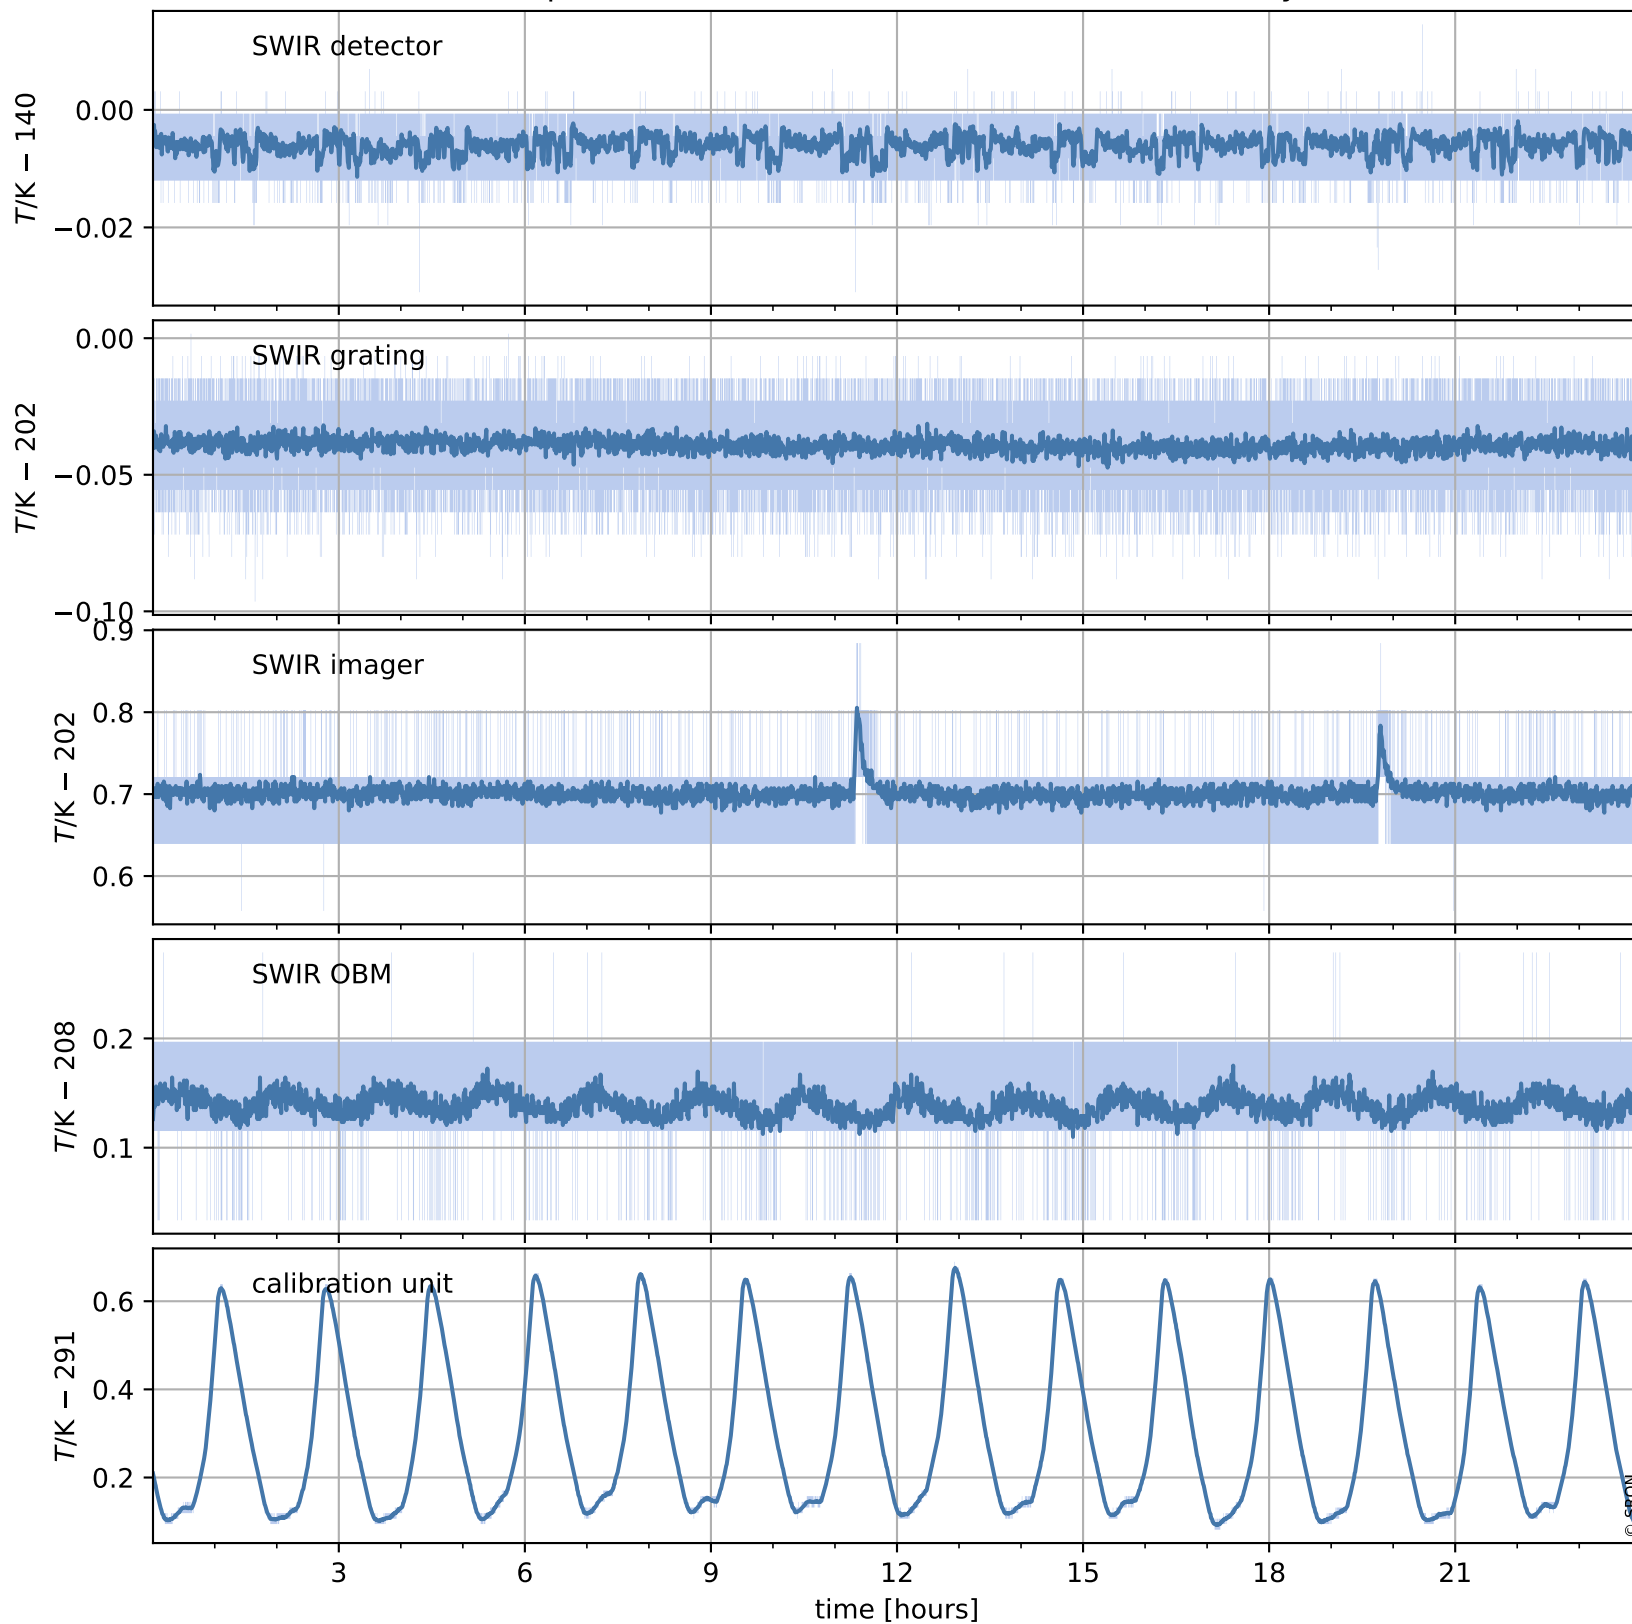

# Tropomi SWIR housekeeping data

orbits : [16992, 17005]  
coverage : 2021-01-23 / 2021-01-24  
created : 2023-08-21T09:08:29

## Temperature of sensors relevant for SWIR (one day)

## Temperature of sensors relevant for SWIR (last month)