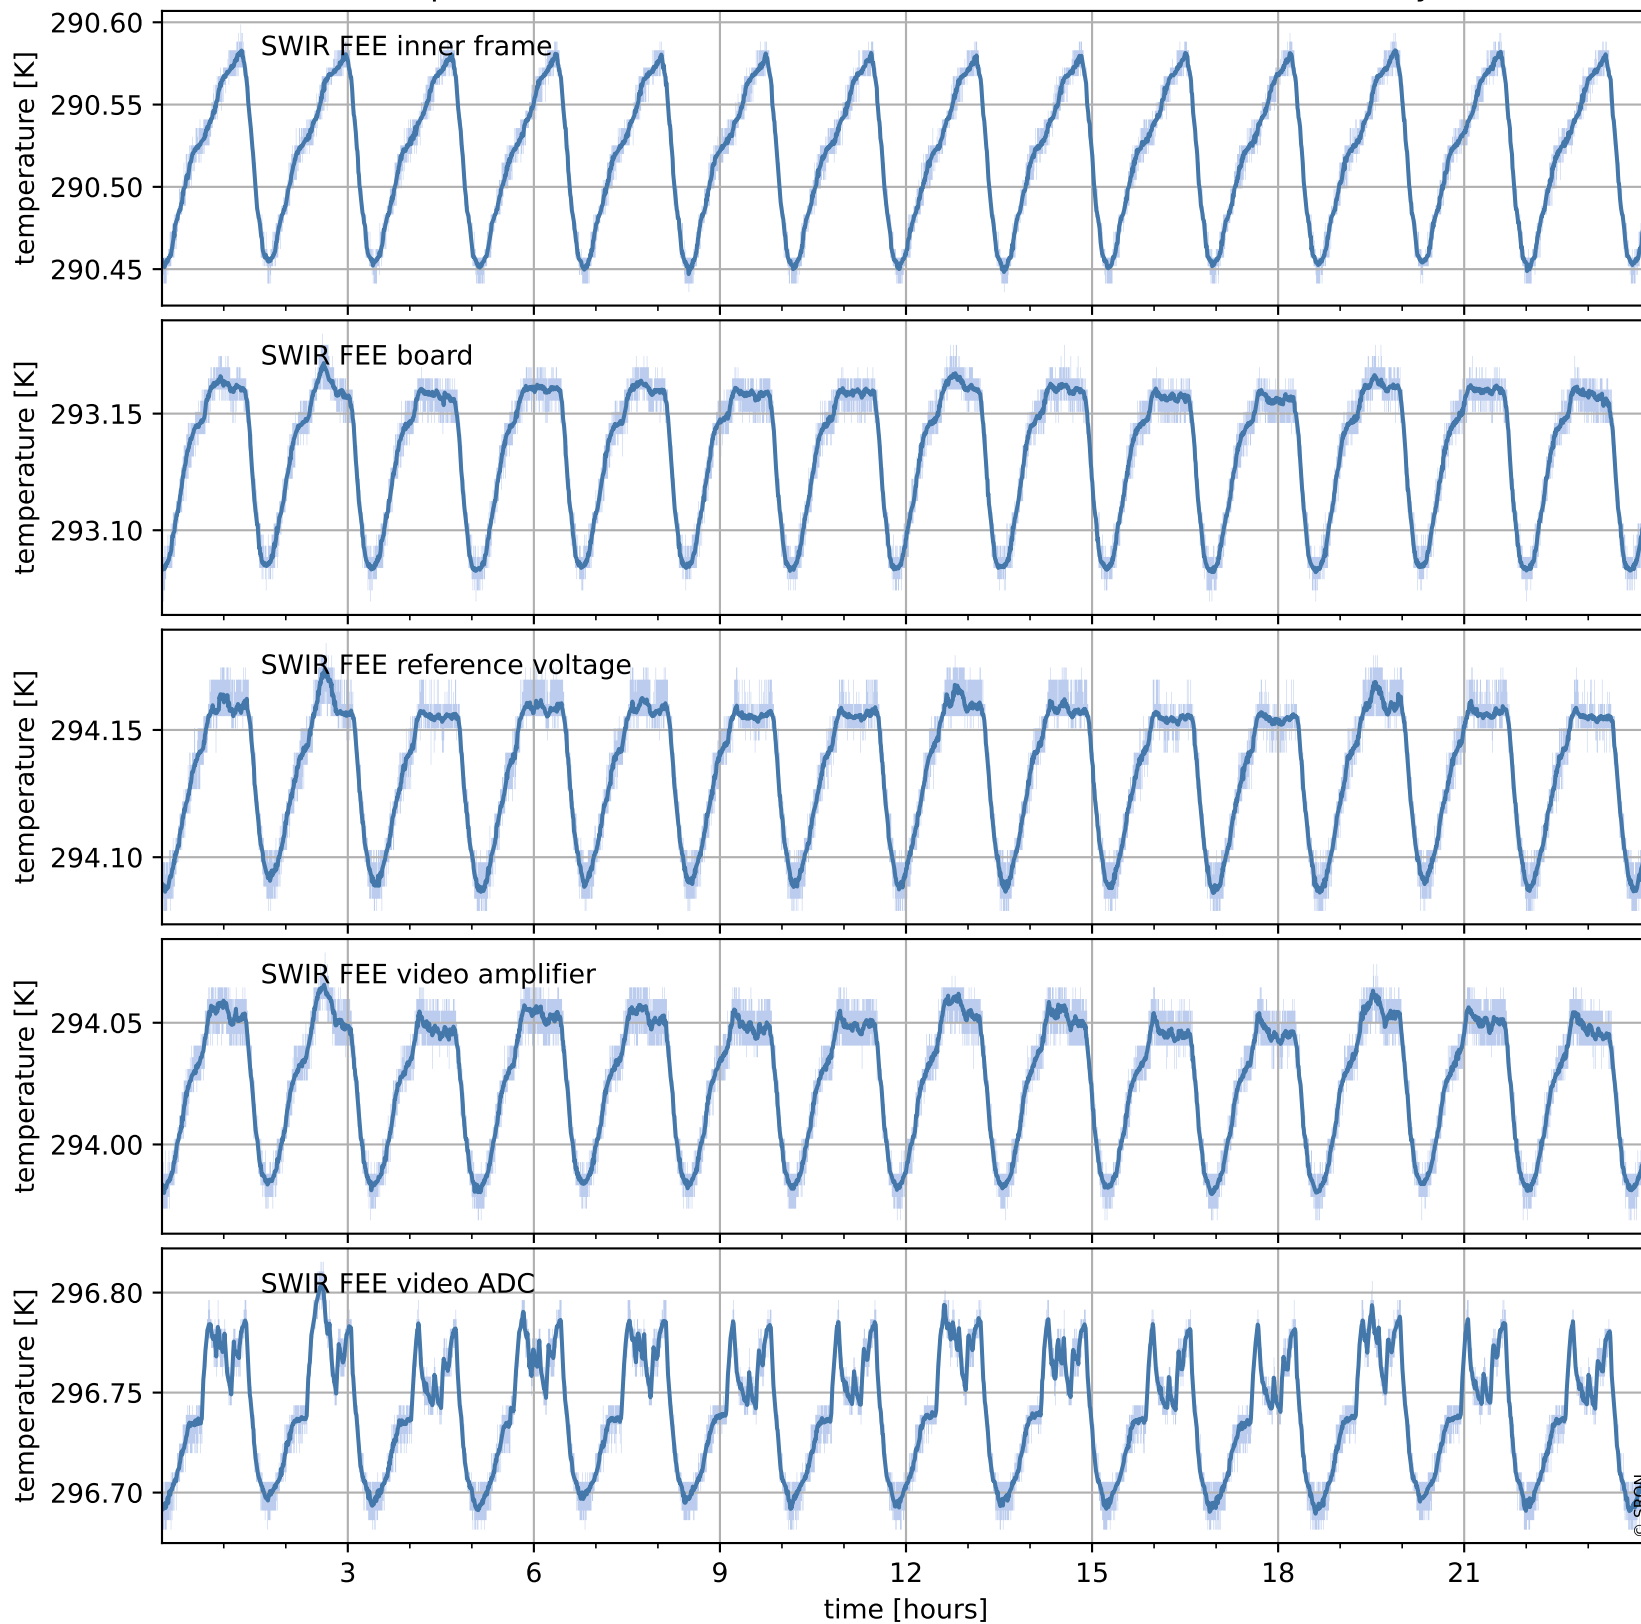

Tropomi SWIR housekeeping data

orbits : [17006, 17019]
coverage : 2021-01-24 / 2021-01-25
created : 2023-08-21T09:08:33

Temperature of sensors at the SWIR front-end electronics (one day)