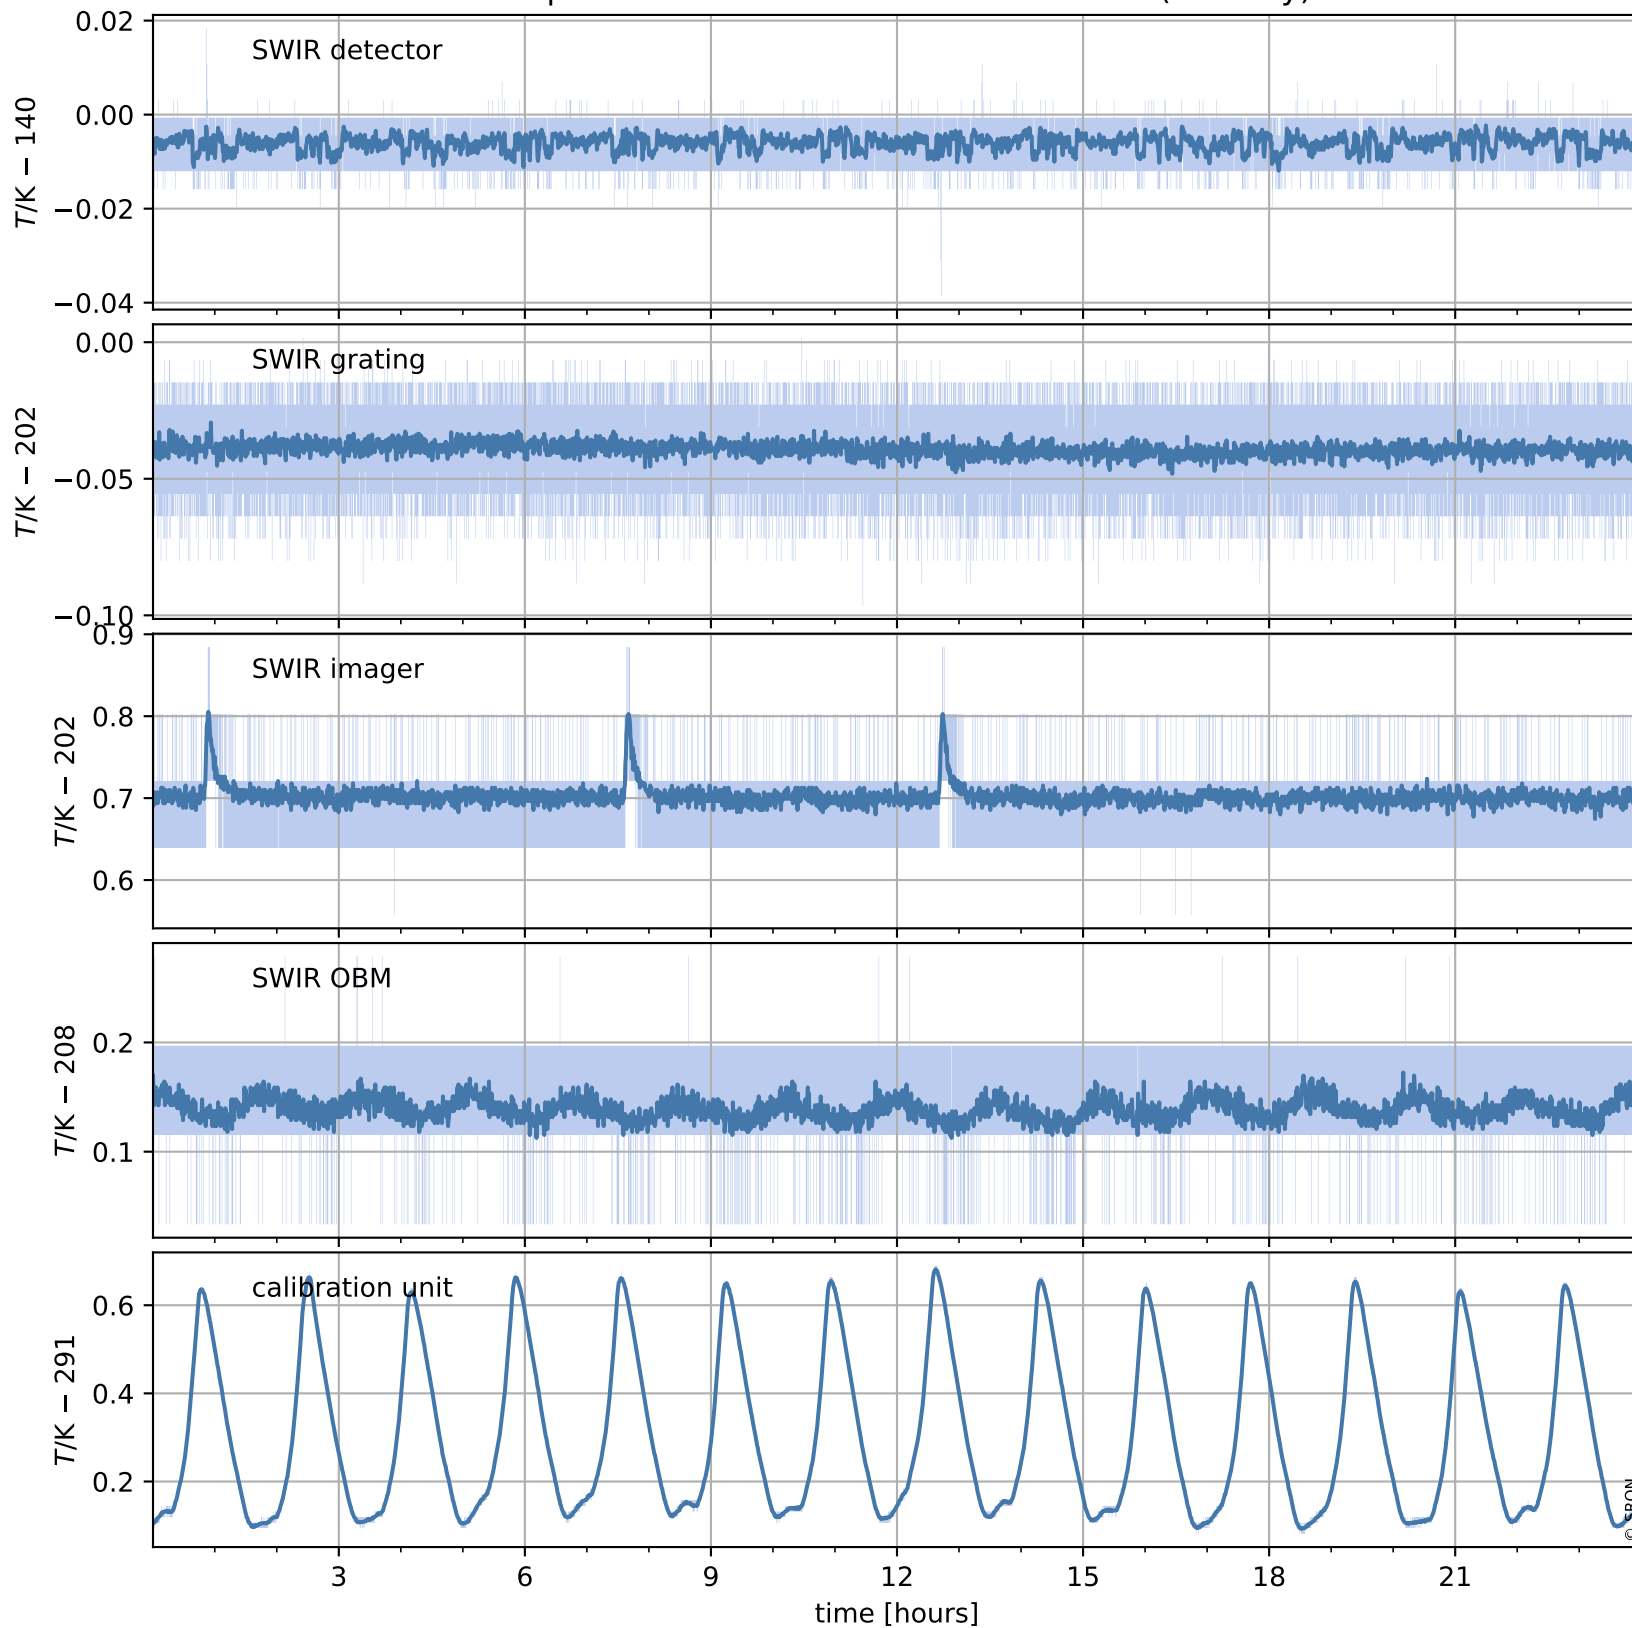

# Tropomi SWIR housekeeping data

orbits : [17006, 17019]  
coverage : 2021-01-24 / 2021-01-25  
created : 2023-08-21T09:08:31

## Temperature of sensors relevant for SWIR (one day)

## Temperature of sensors relevant for SWIR (last month)