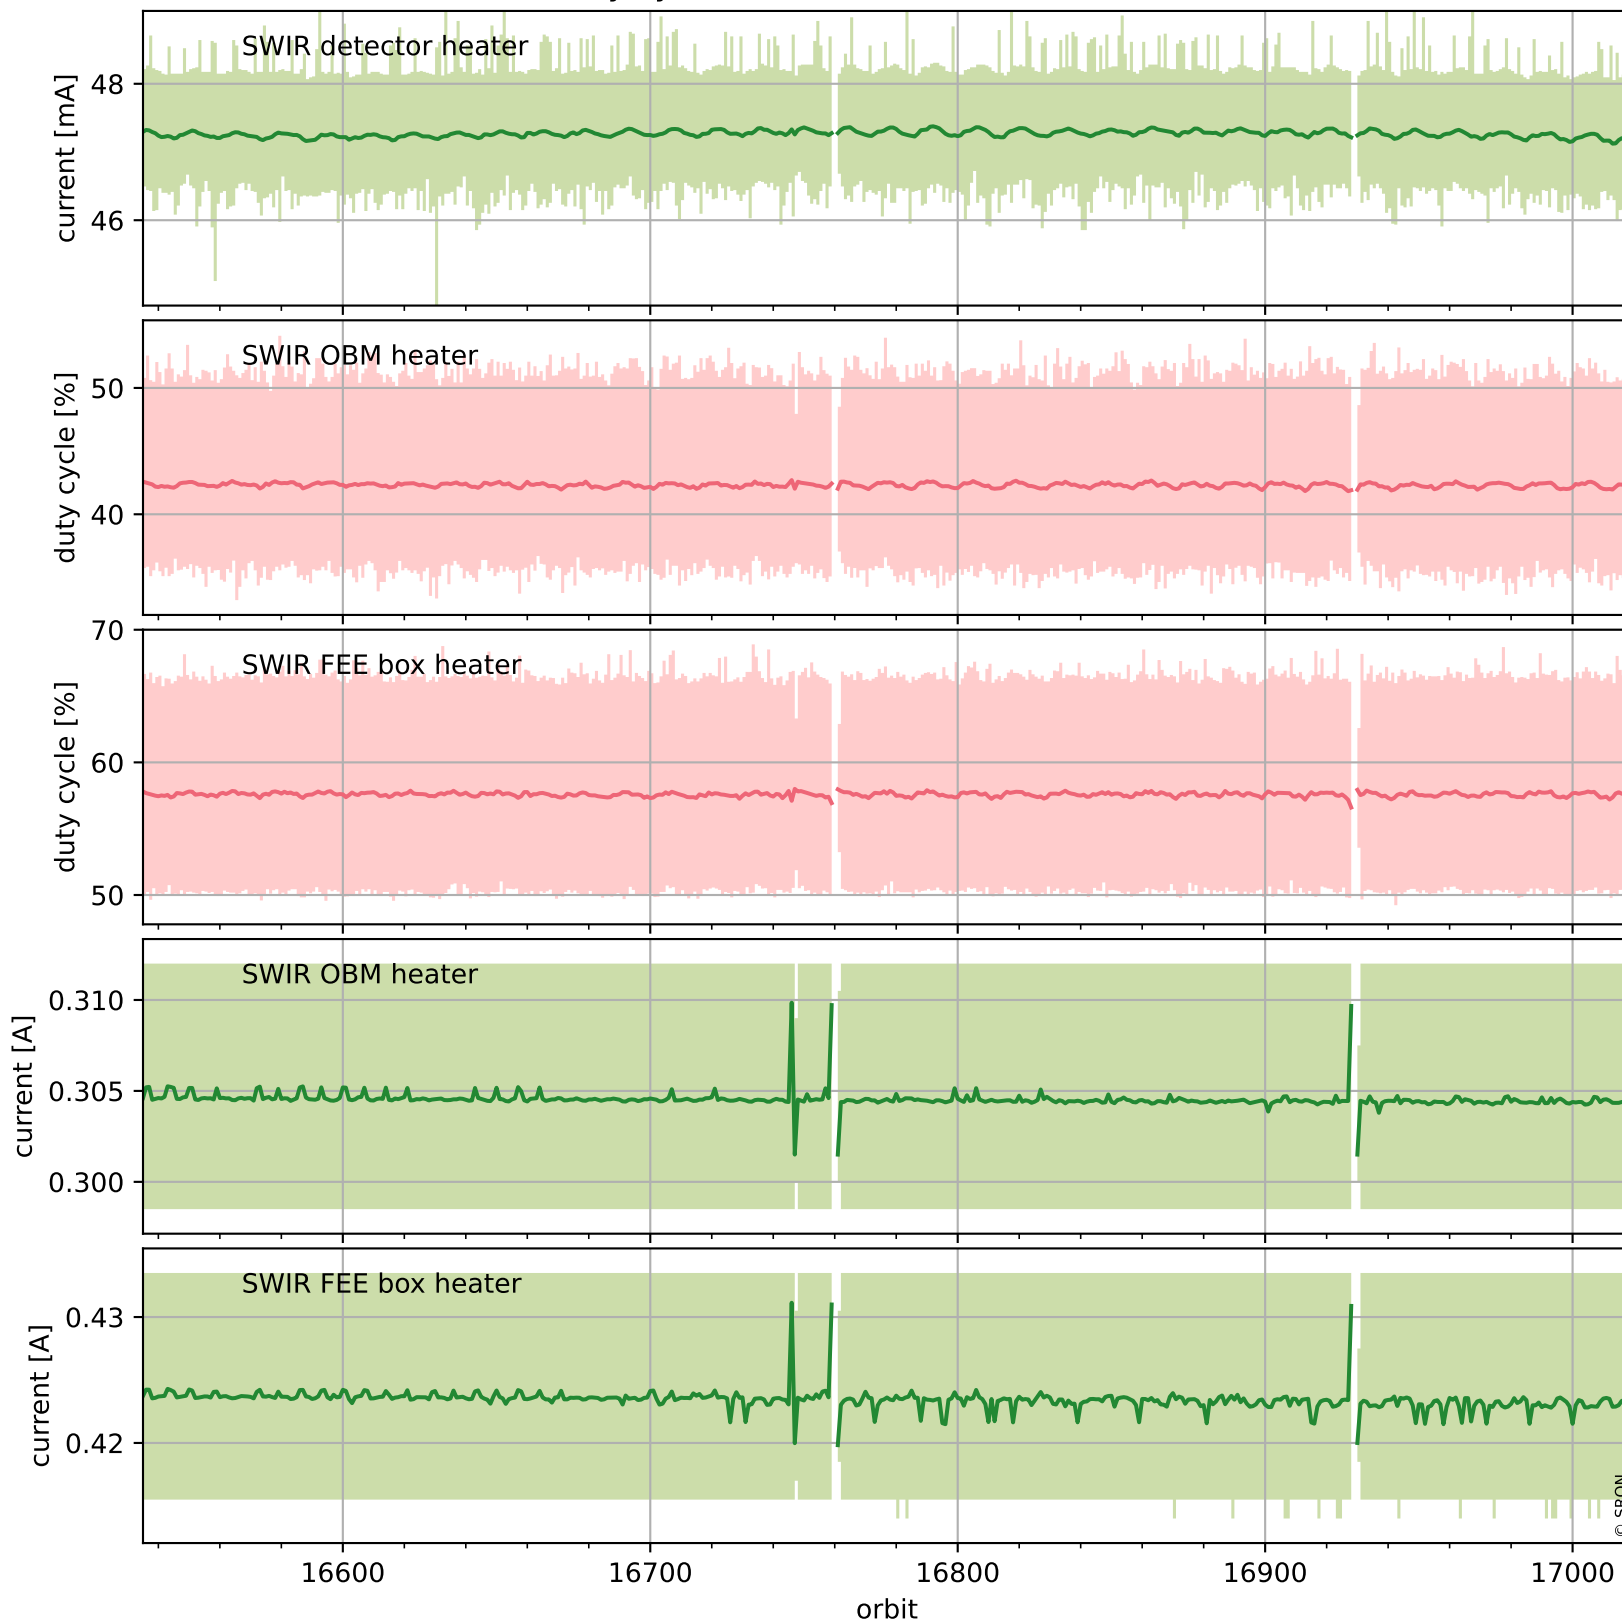

Tropomi SWIR housekeeping data

orbits : [16535, 17019]
coverage : 2020-12-21 / 2021-01-25
created : 2023-08-21T09:08:32

Current and duty cycle of 3 heaters relevant for SWIR (last month)