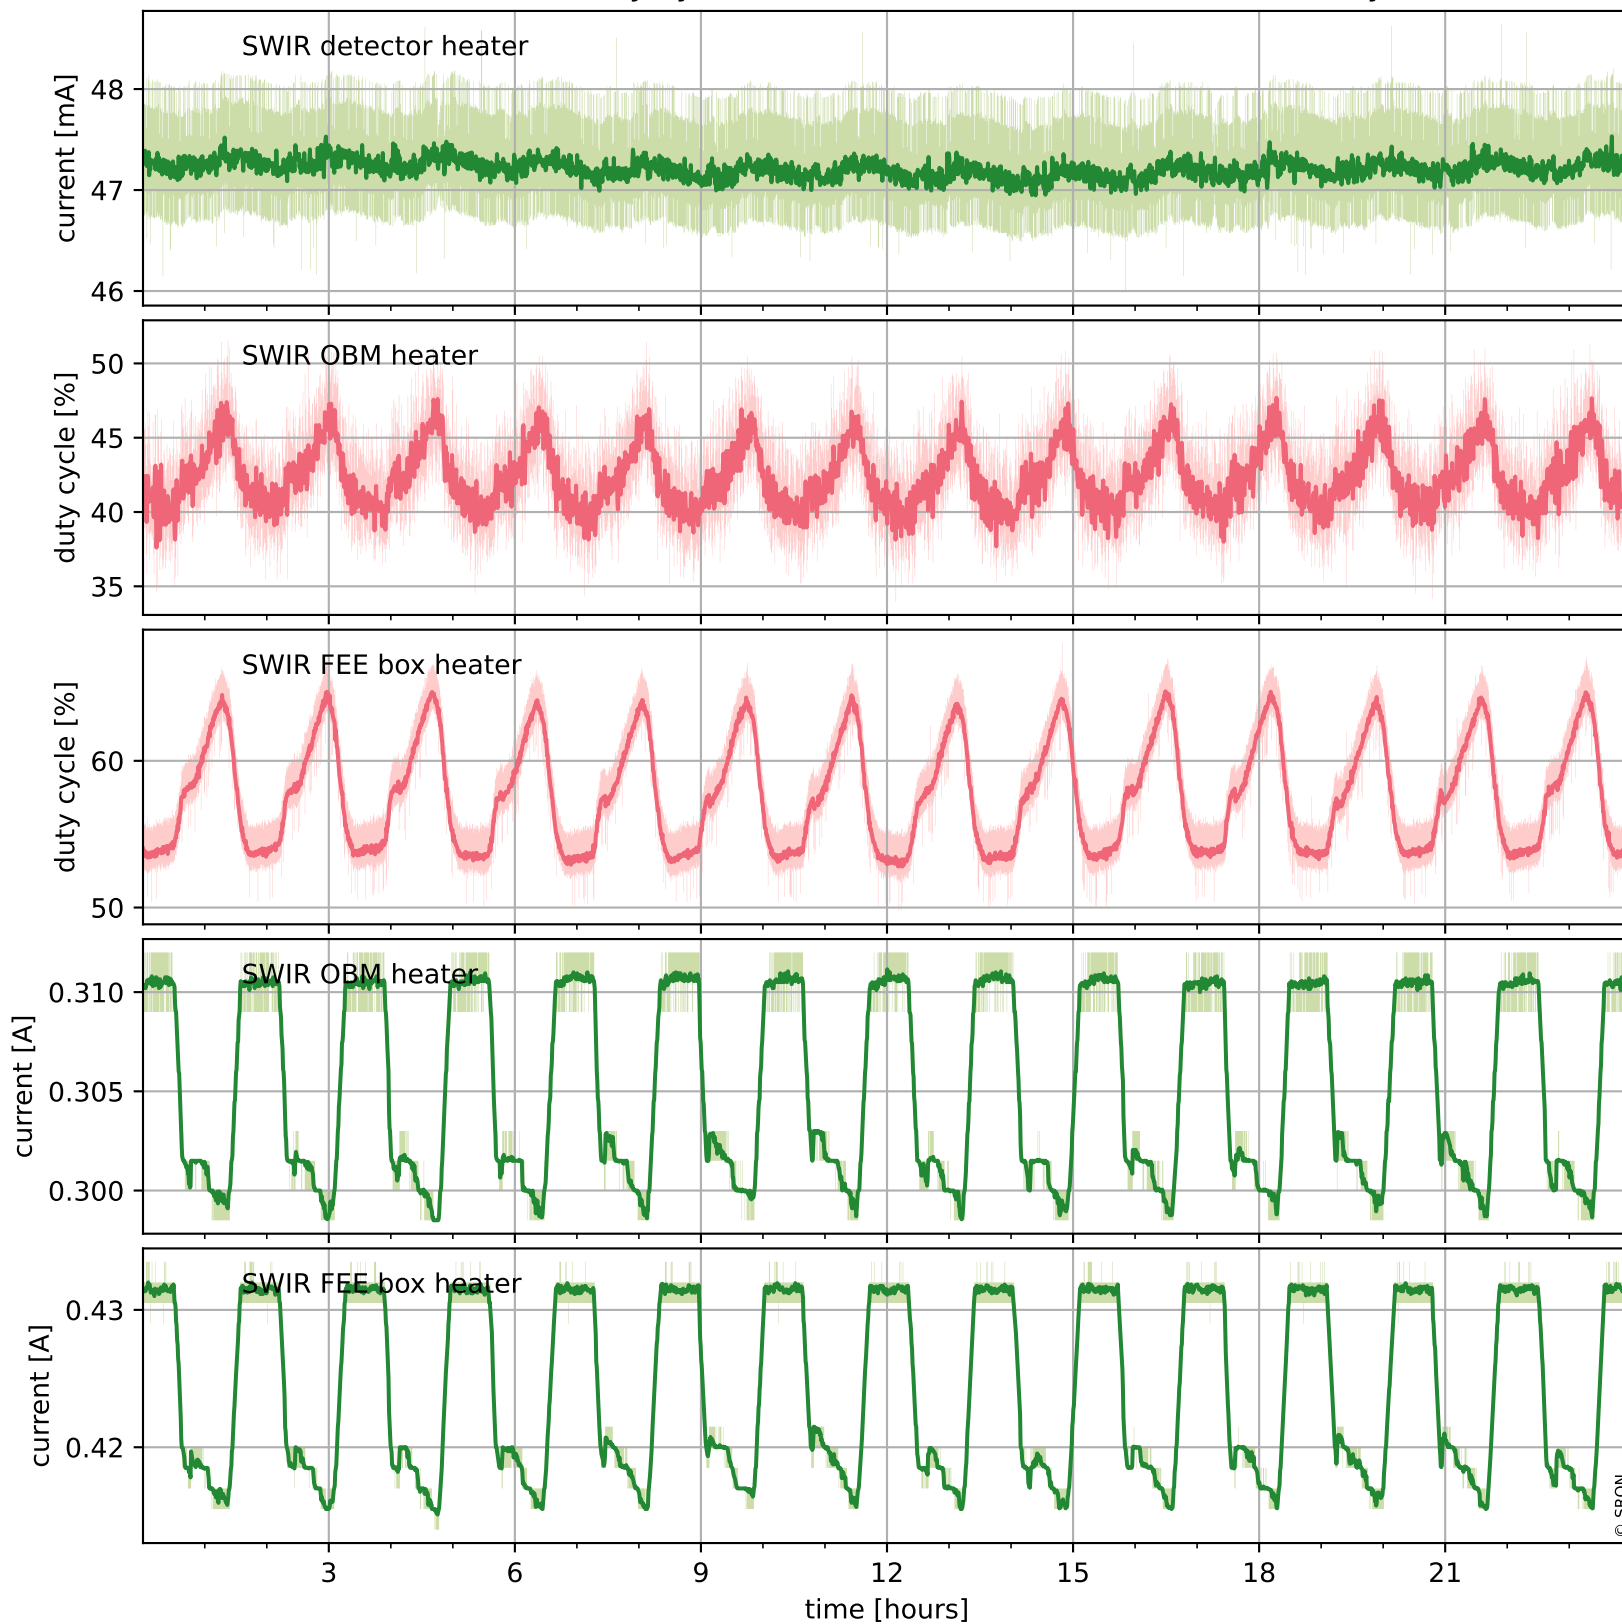

Tropomi SWIR housekeeping data

orbits : [17006, 17019]
coverage : 2021-01-24 / 2021-01-25
created : 2023-08-21T09:08:32

Current and duty cycle of 3 heaters relevant for SWIR (one day)