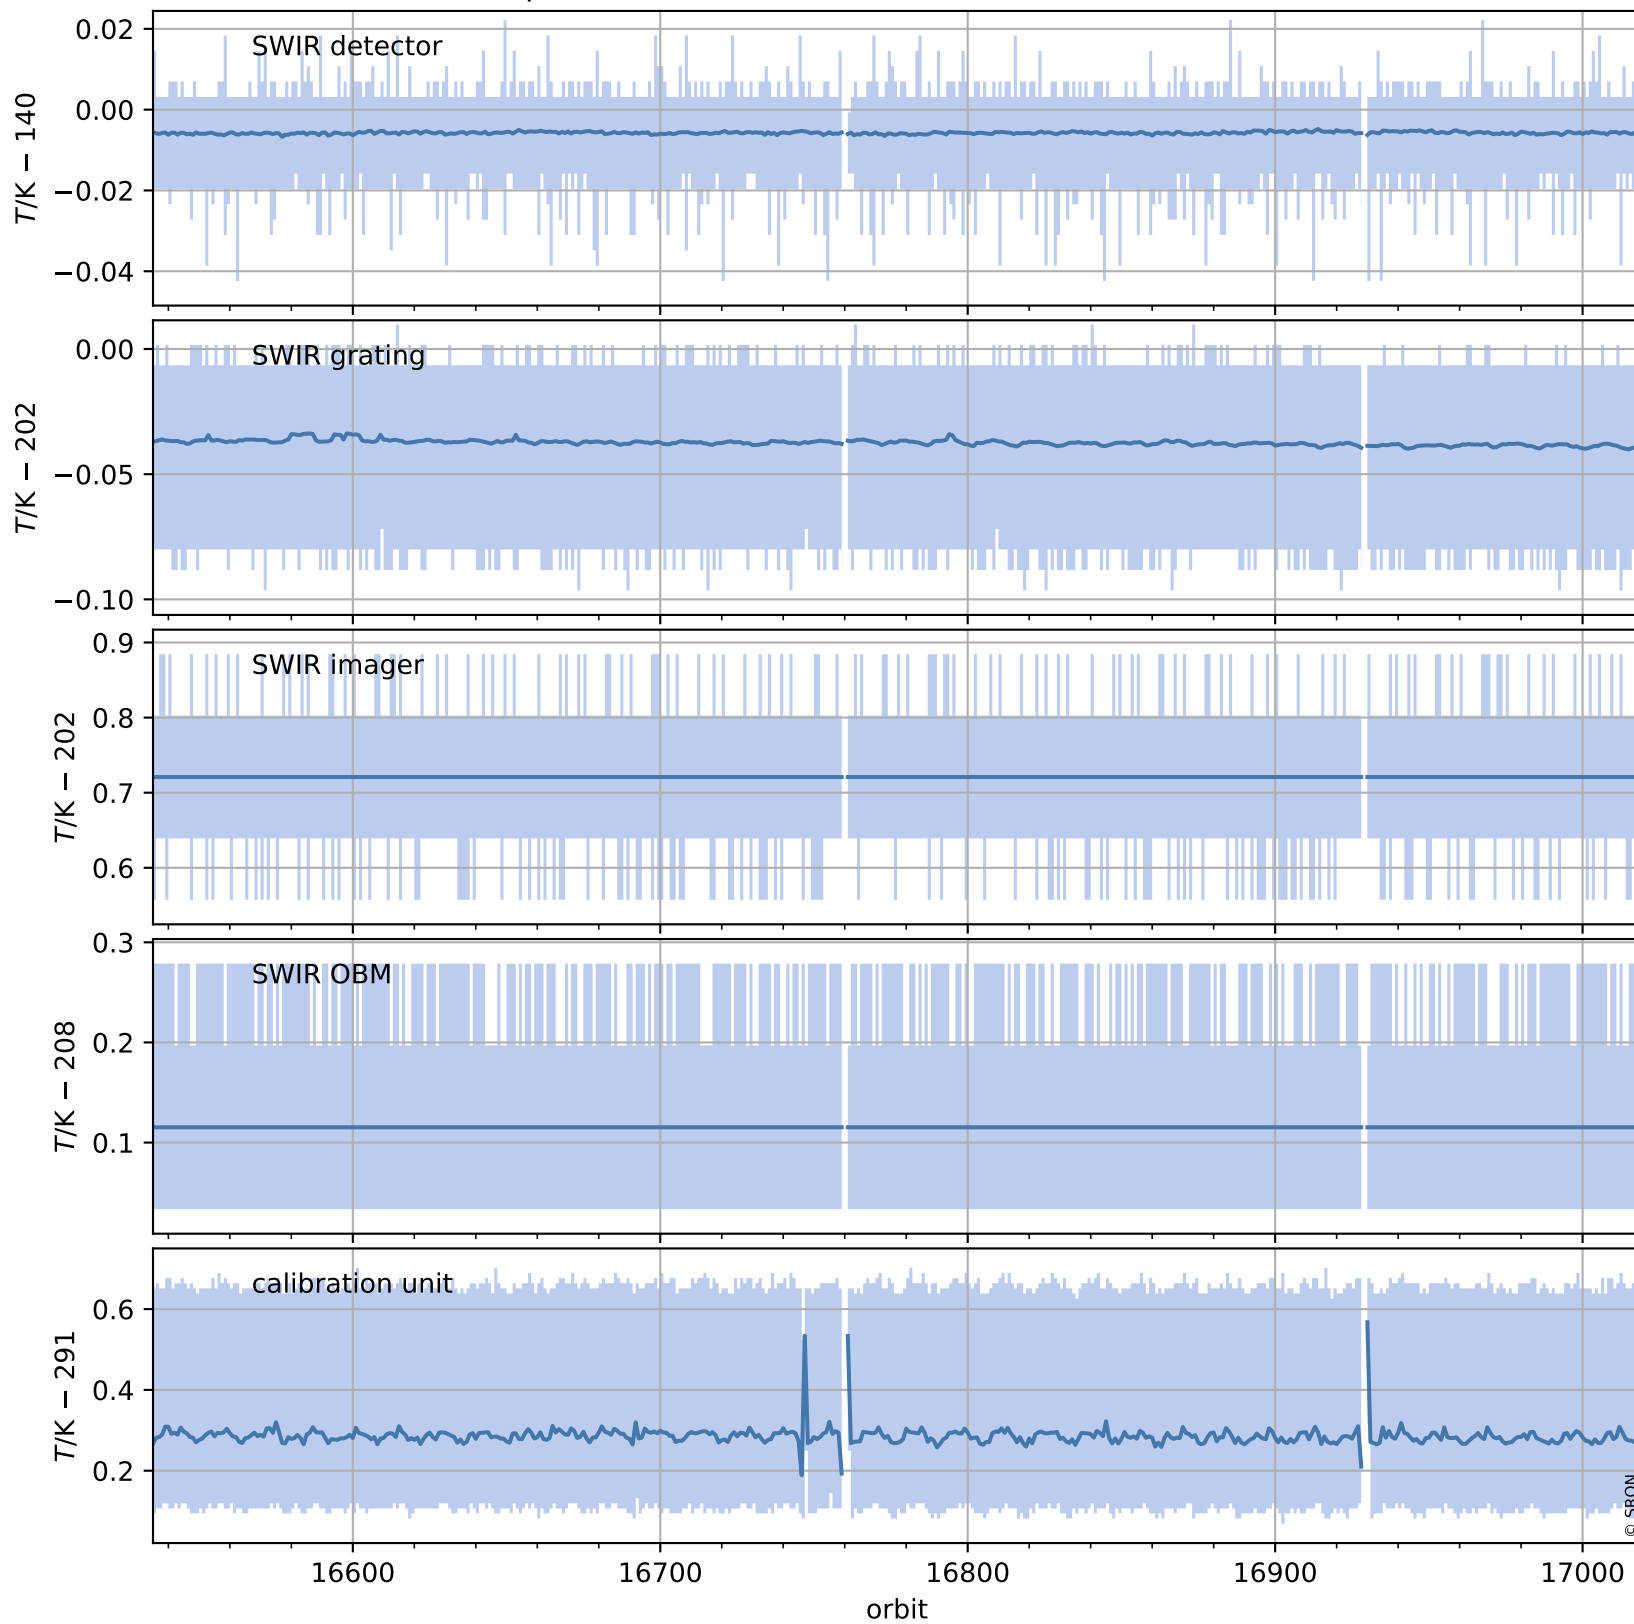

# Tropomi SWIR housekeeping data

orbits : [17006, 17019]  
coverage : 2021-01-24 / 2021-01-25  
created : 2023-08-21T09:08:31

## Temperature of sensors relevant for SWIR (one day)

# Tropomi SWIR housekeeping data

orbits : [16535, 17019]  
coverage : 2020-12-21 / 2021-01-25  
created : 2023-08-21T09:08:32

## Temperature of sensors relevant for SWIR (last month)