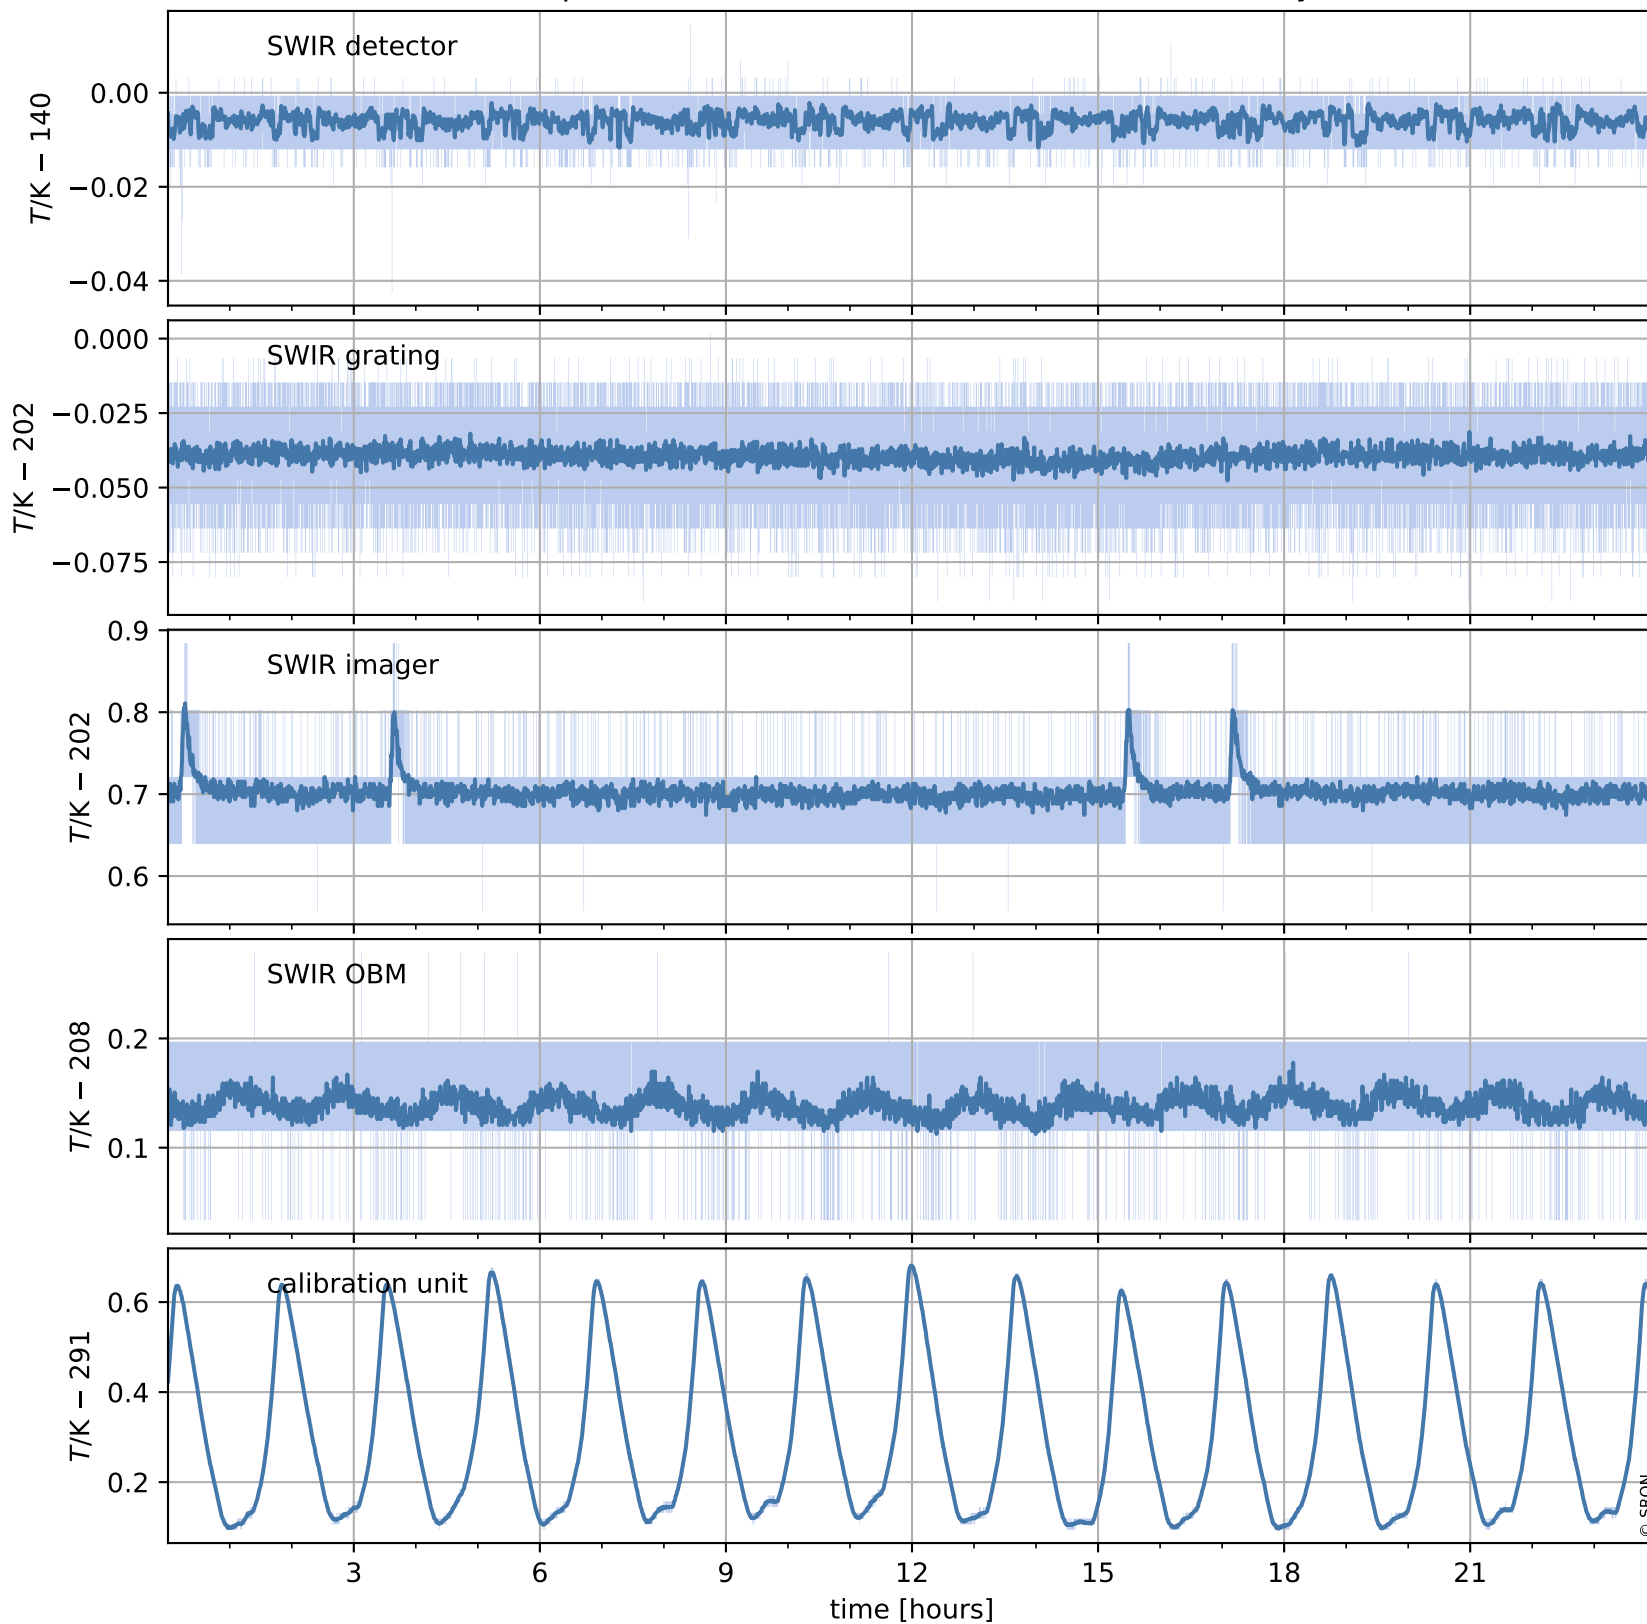

# Tropomi SWIR housekeeping data

orbits : [17034, 17047]  
coverage : 2021-01-26 / 2021-01-27  
created : 2023-08-21T09:08:36

## Temperature of sensors relevant for SWIR (one day)

## Temperature of sensors relevant for SWIR (last month)