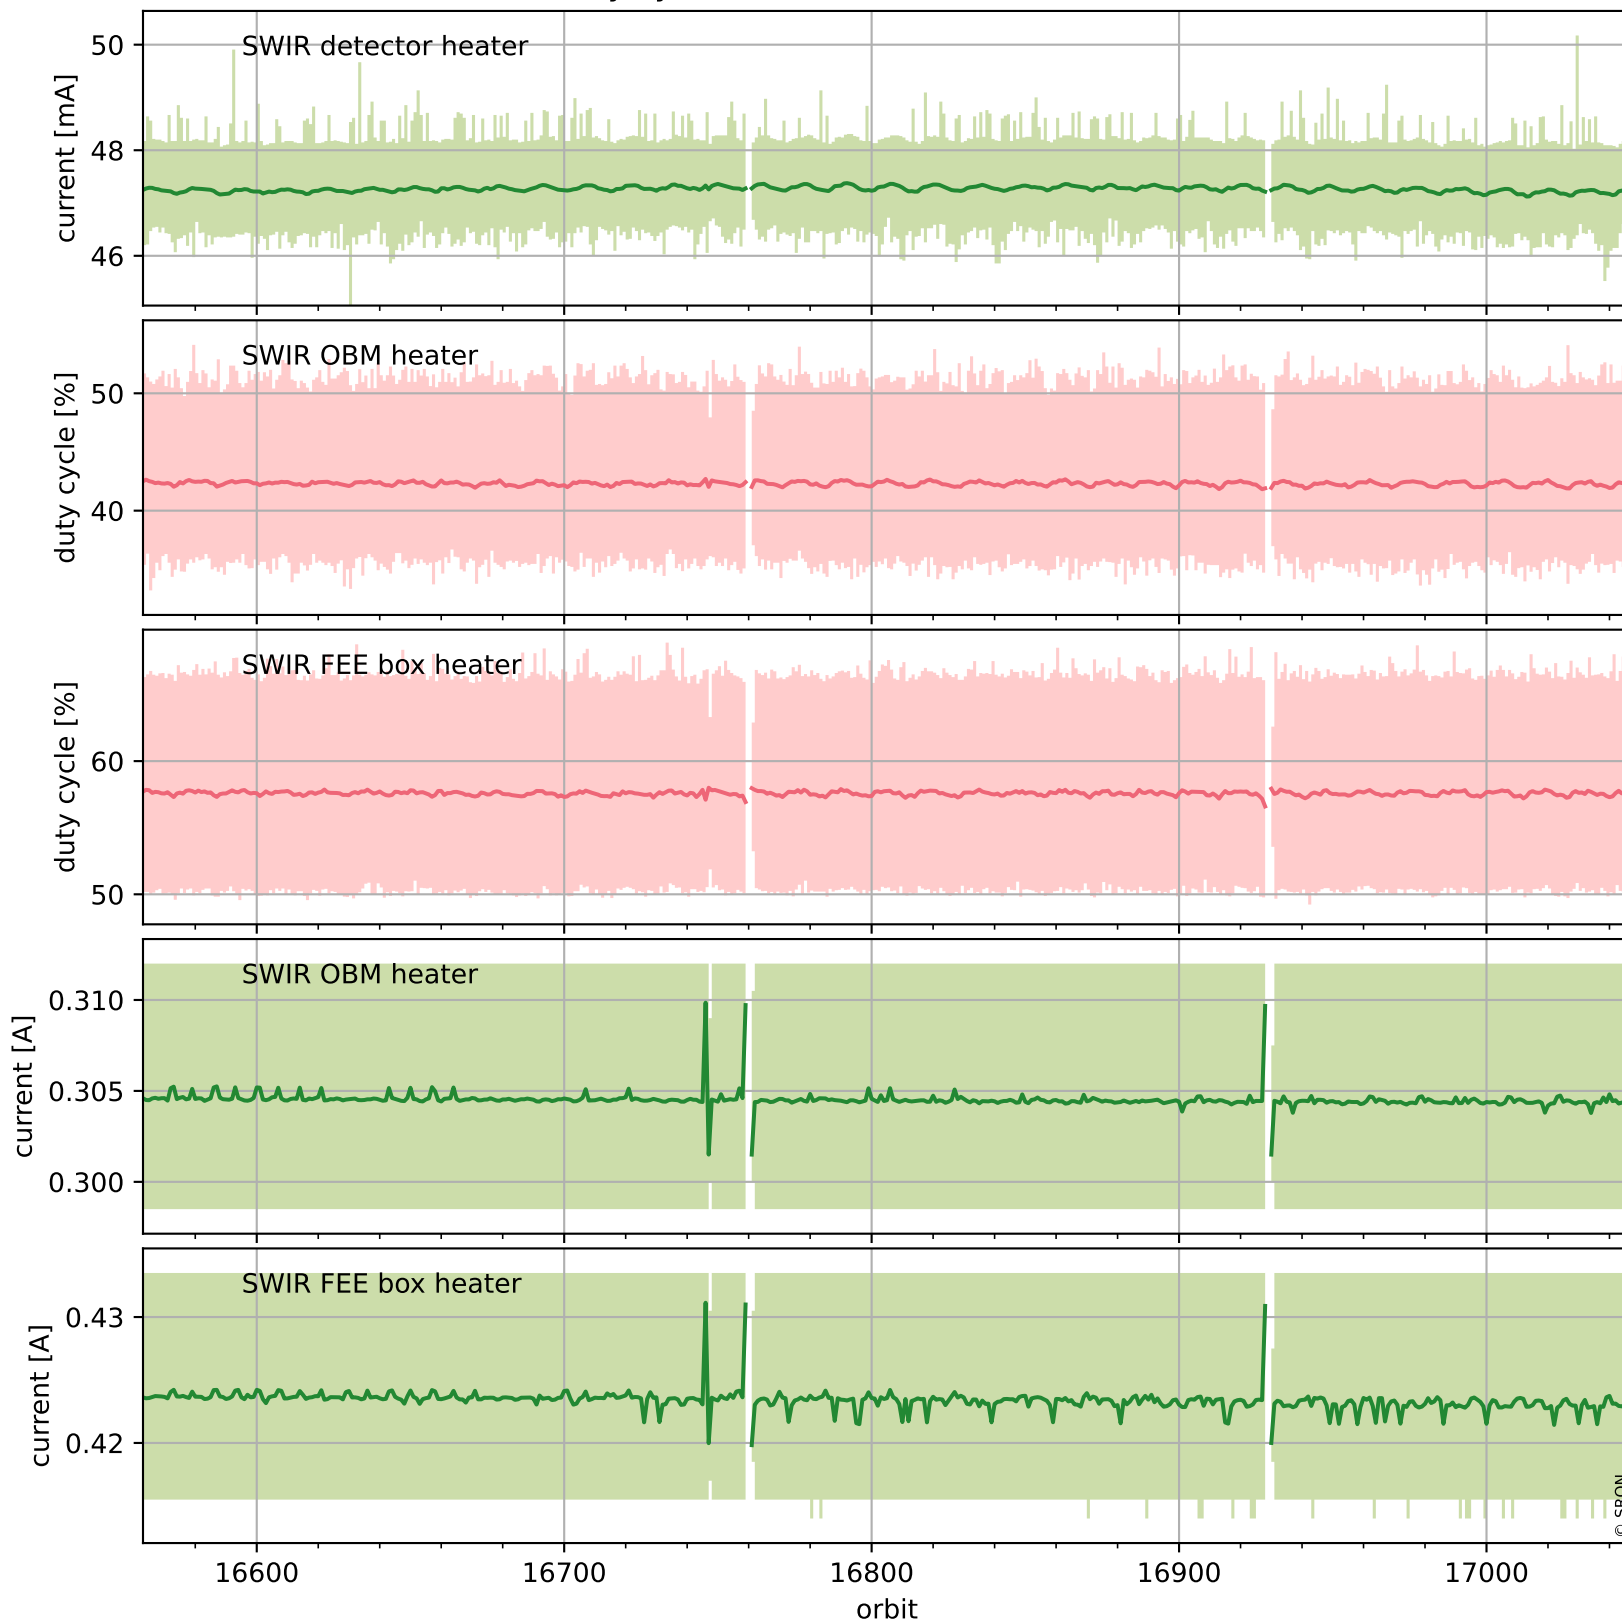

Tropomi SWIR housekeeping data

orbits : [16563, 17047]
coverage : 2020-12-23 / 2021-01-27
created : 2023-08-21T09:08:37

Current and duty cycle of 3 heaters relevant for SWIR (last month)