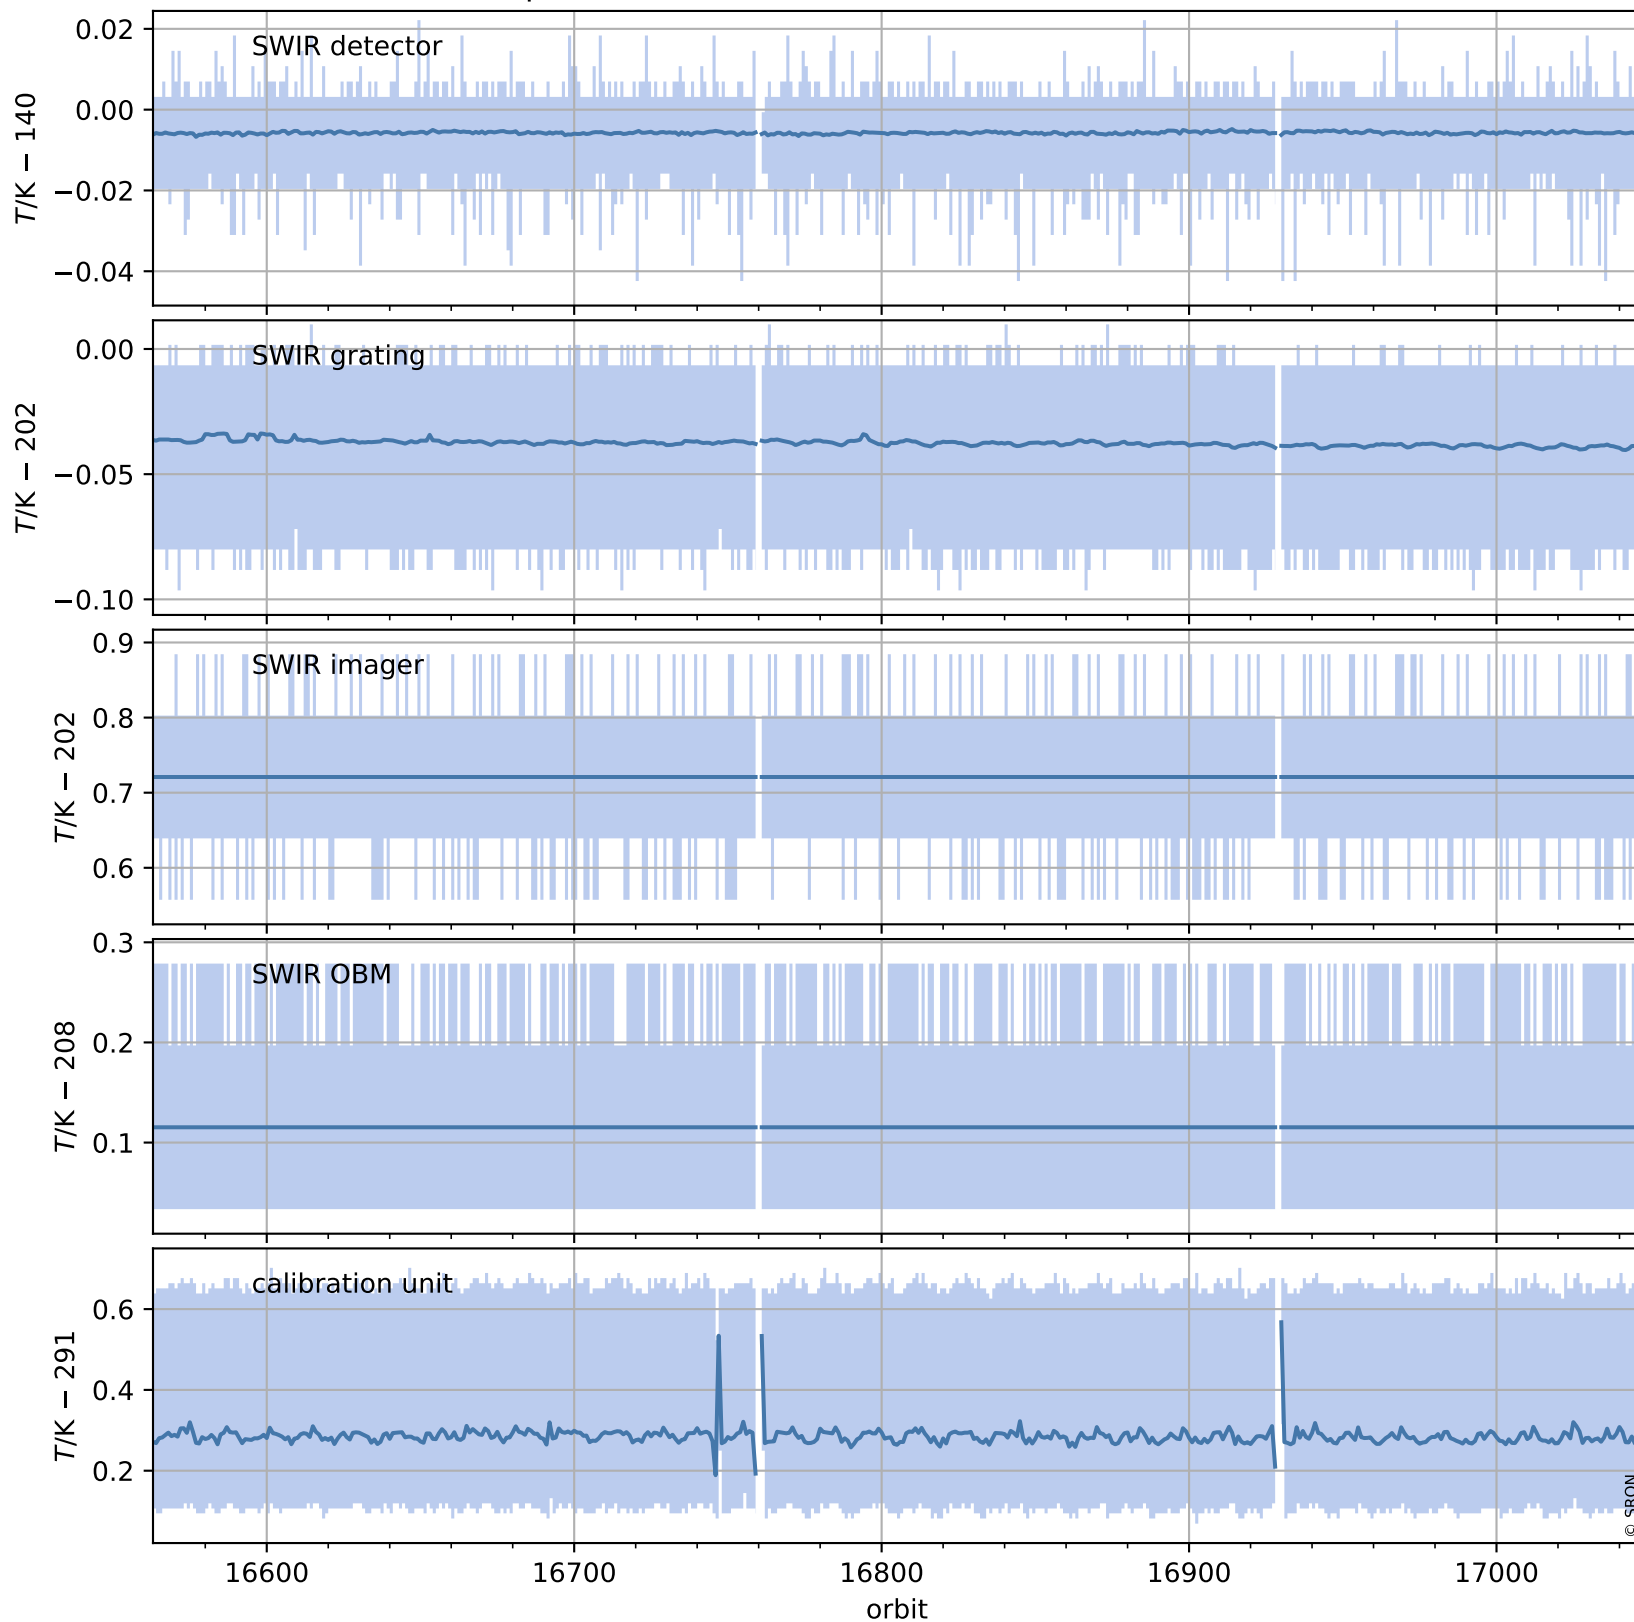

# Tropomi SWIR housekeeping data

orbits : [17034, 17047]  
coverage : 2021-01-26 / 2021-01-27  
created : 2023-08-21T09:08:36

## Temperature of sensors relevant for SWIR (one day)

# Tropomi SWIR housekeeping data

orbits : [16563, 17047]  
coverage : 2020-12-23 / 2021-01-27  
created : 2023-08-21T09:08:36

## Temperature of sensors relevant for SWIR (last month)