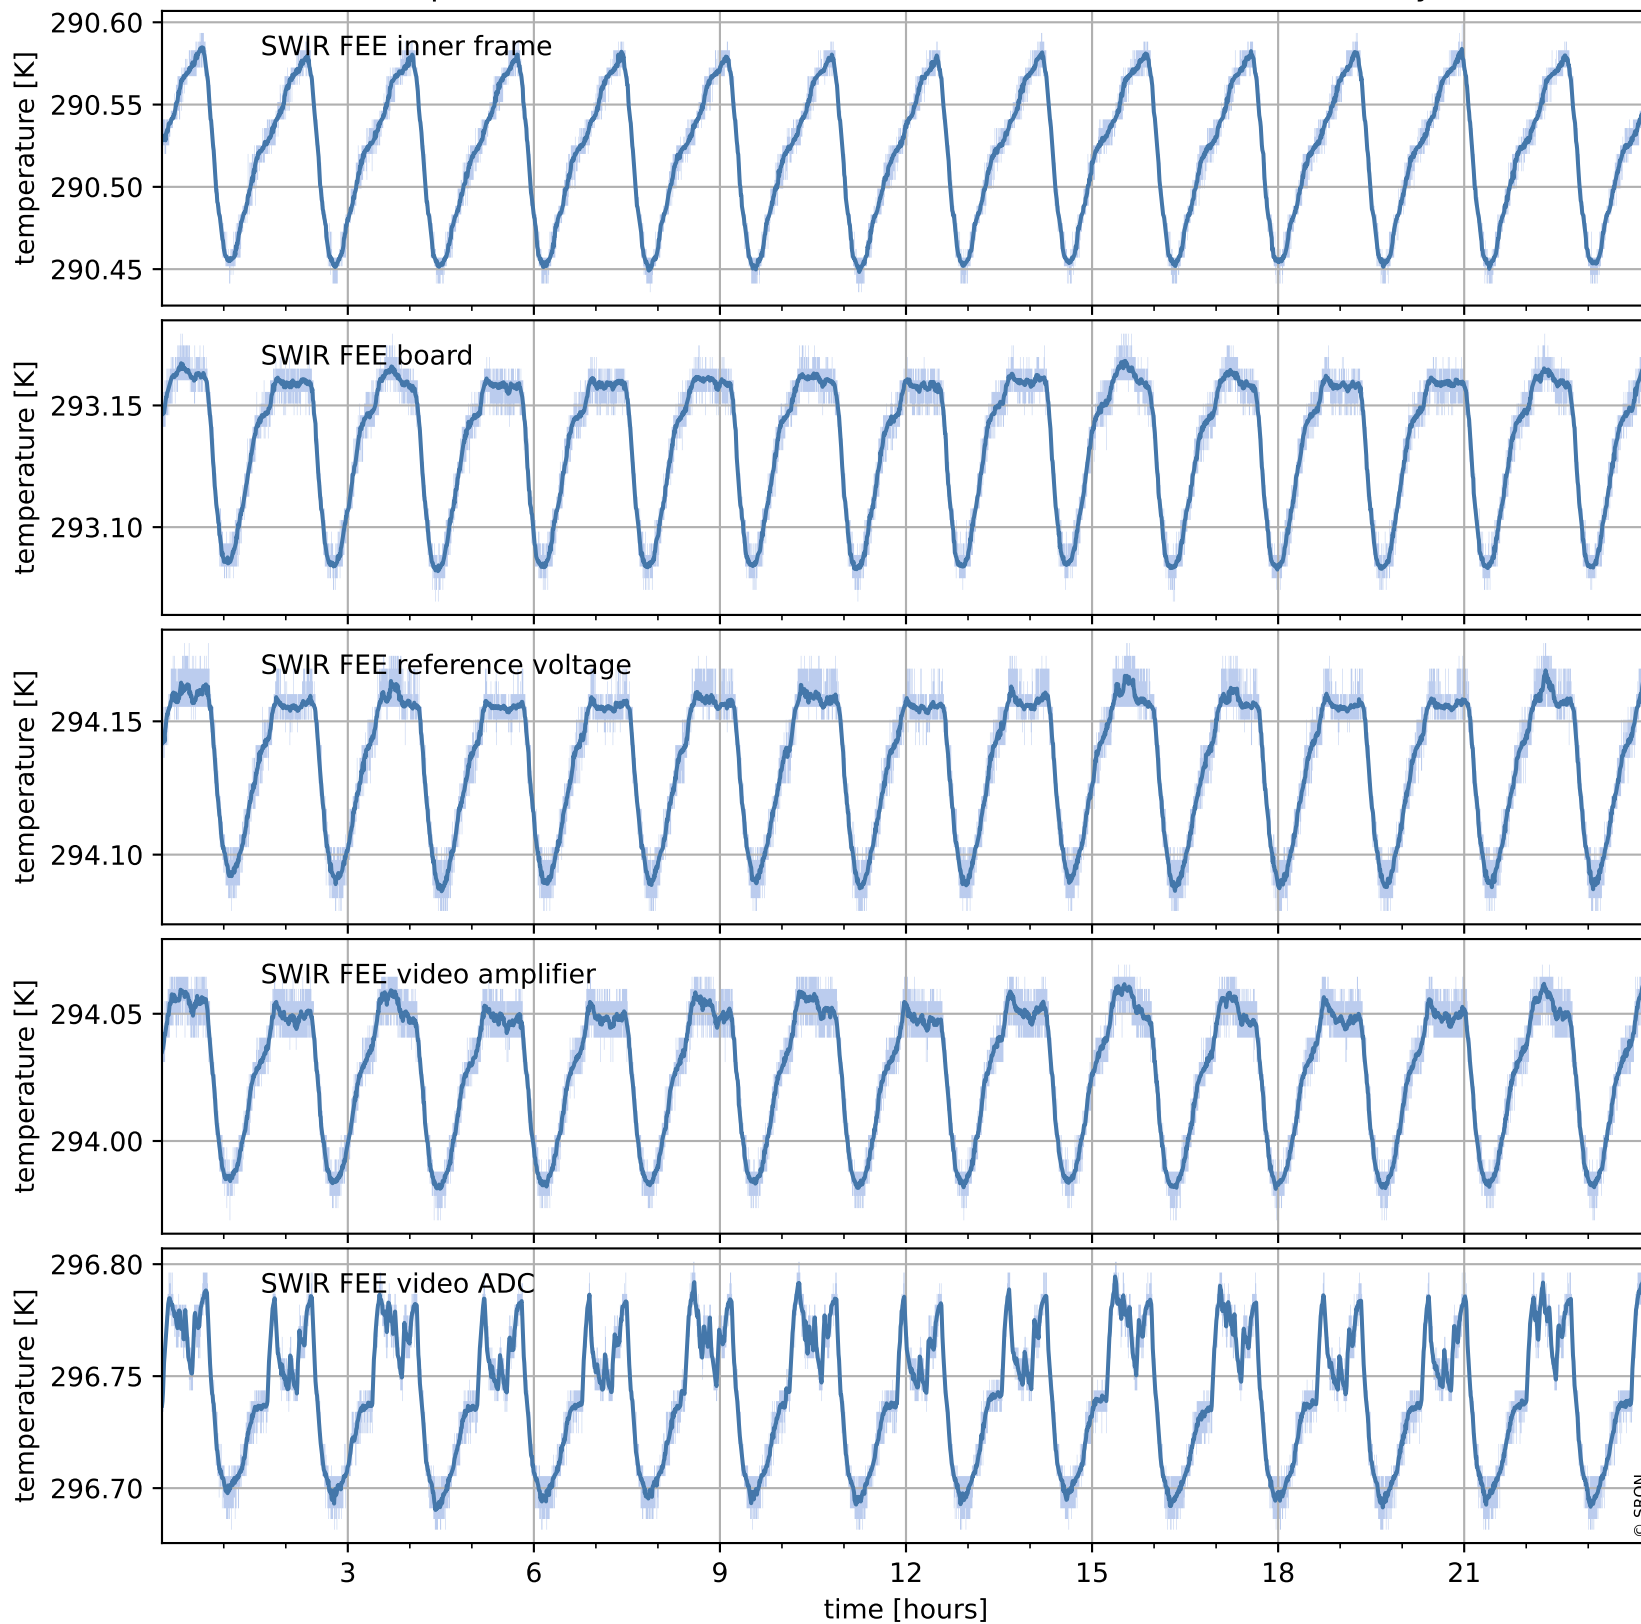

Tropomi SWIR housekeeping data

orbits : [17034, 17047]
coverage : 2021-01-26 / 2021-01-27
created : 2023-08-21T09:08:38

Temperature of sensors at the SWIR front-end electronics (one day)