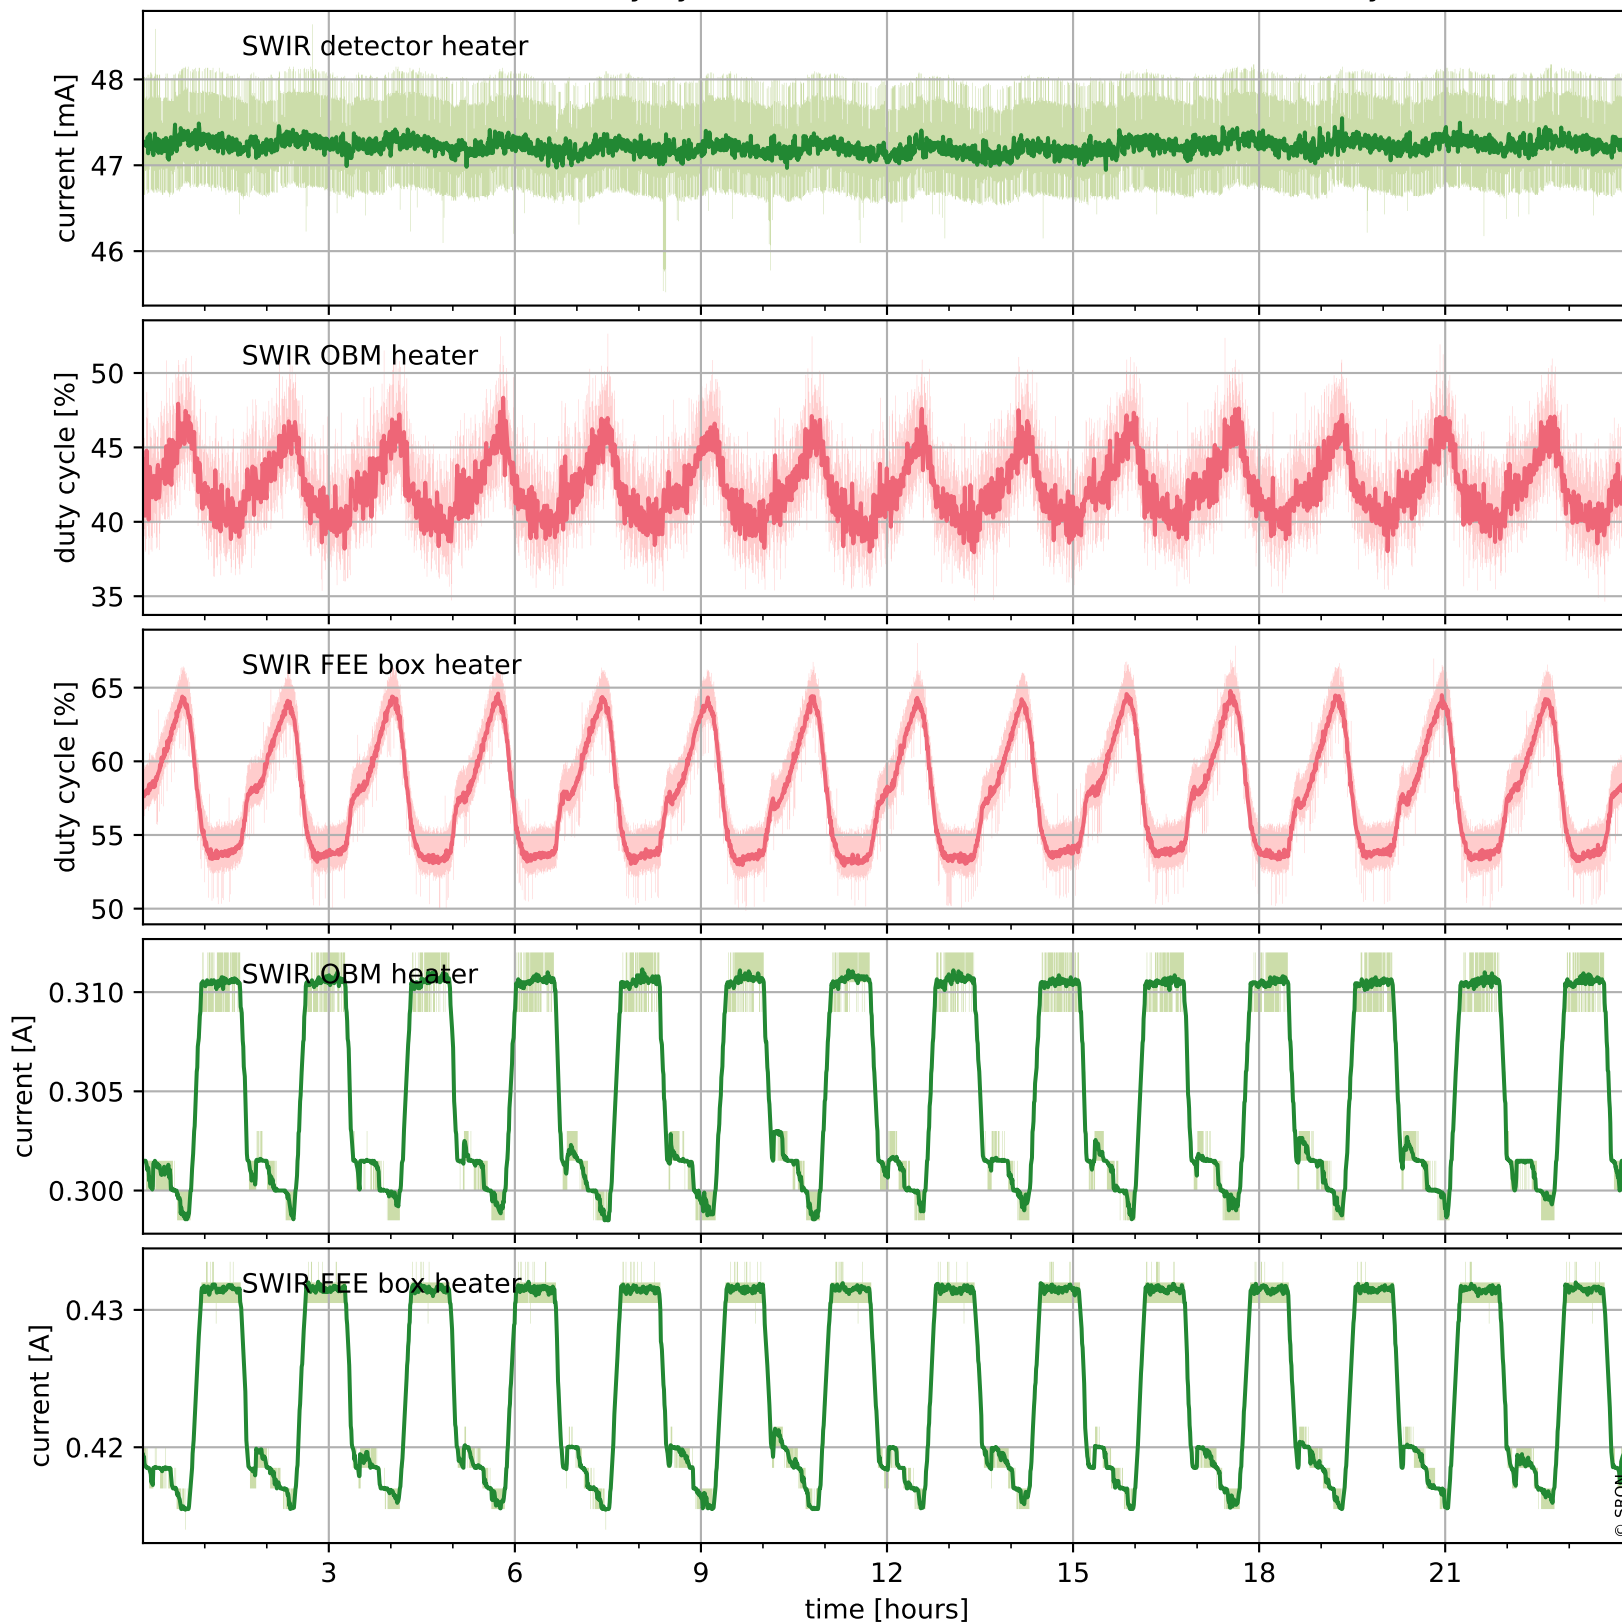

Tropomi SWIR housekeeping data

orbits : [17034, 17047]
coverage : 2021-01-26 / 2021-01-27
created : 2023-08-21T09:08:37

Current and duty cycle of 3 heaters relevant for SWIR (one day)