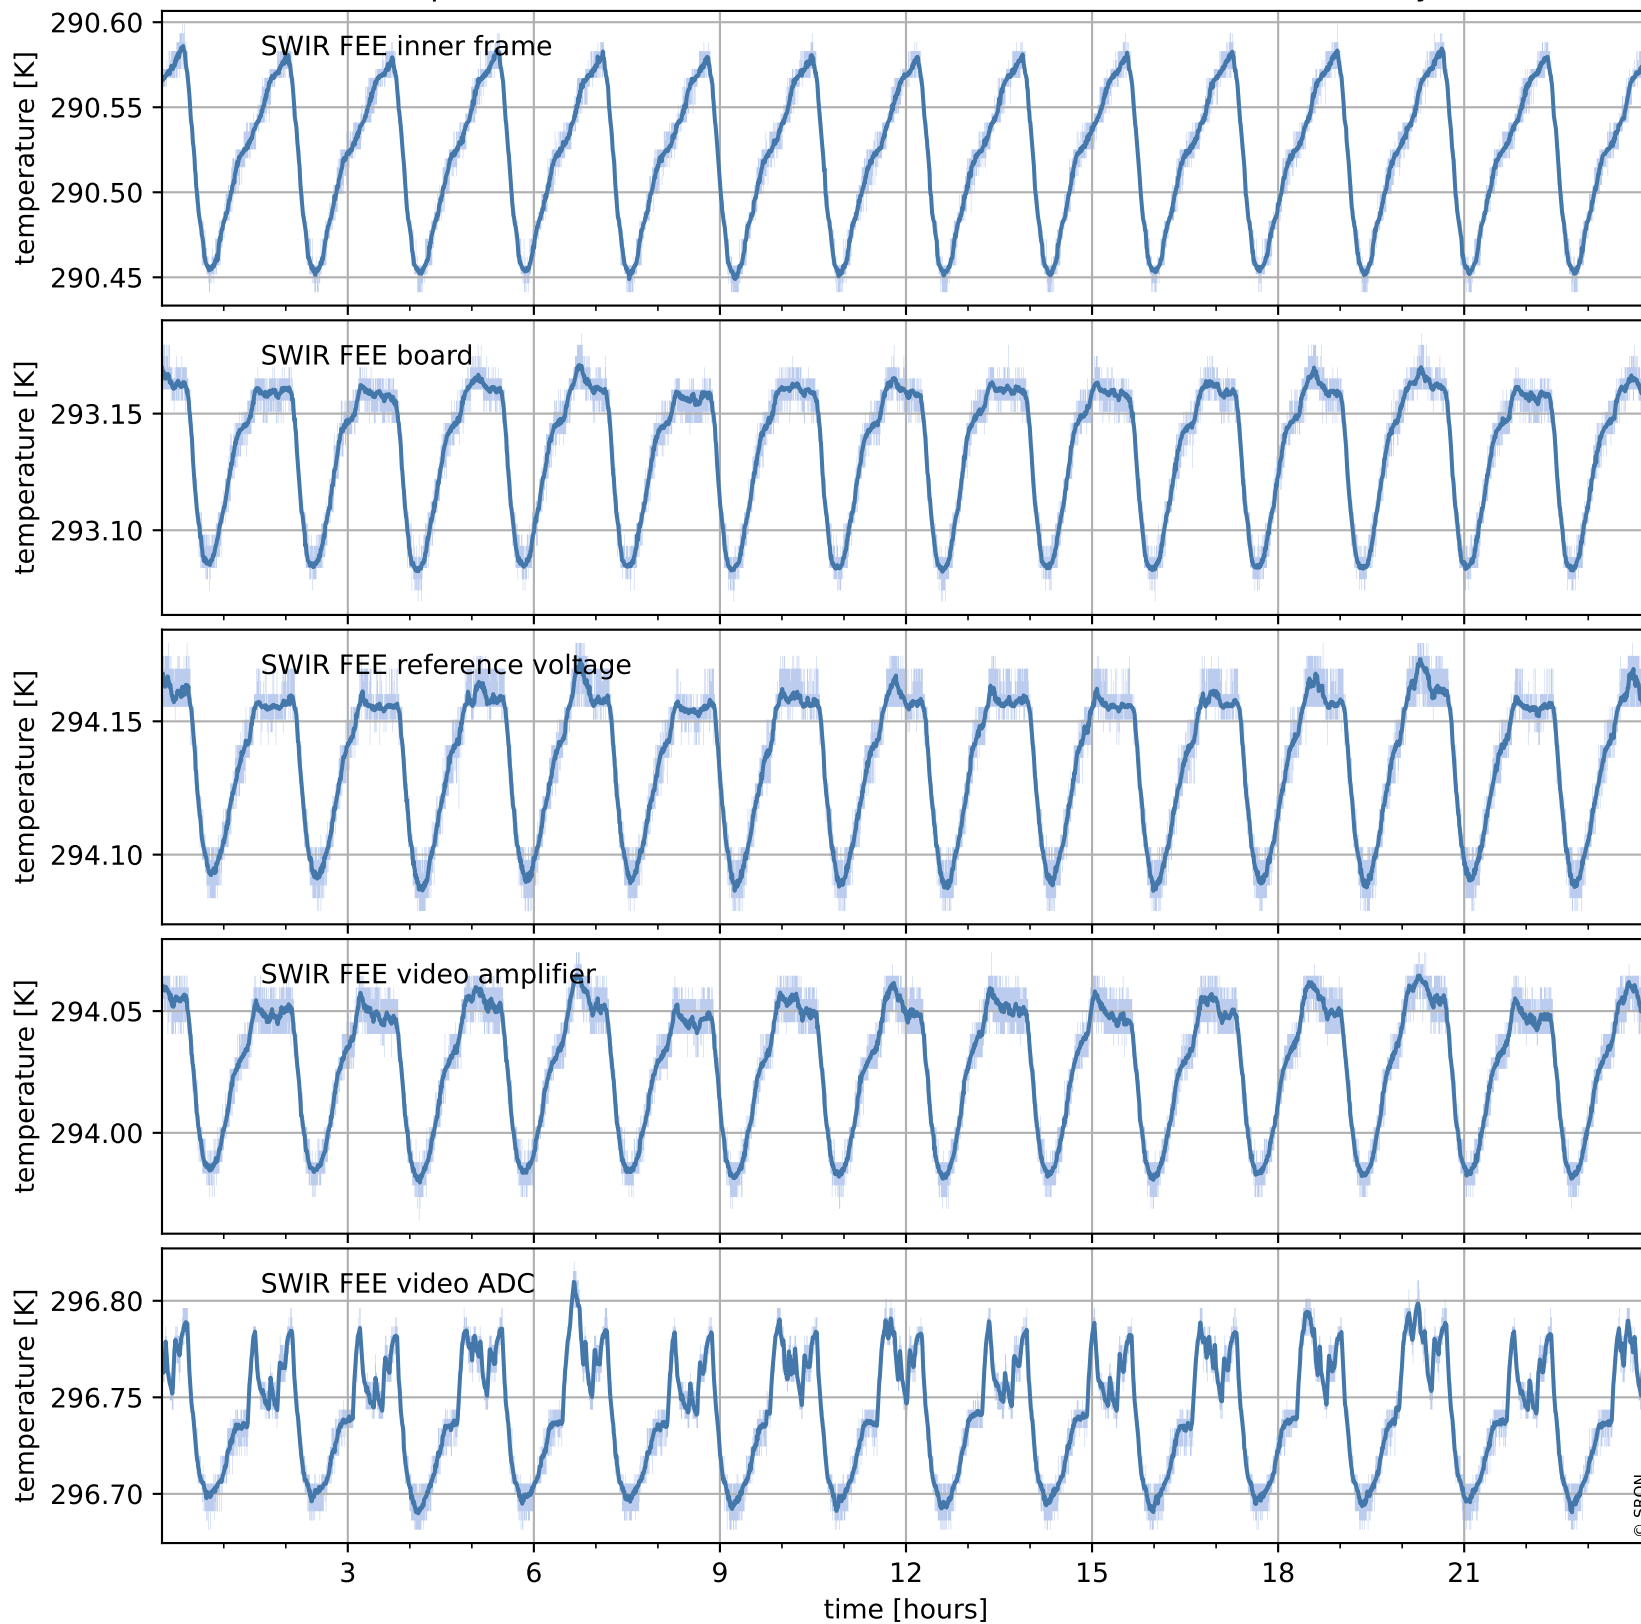

Tropomi SWIR housekeeping data

orbits : [17048, 17062]
coverage : 2021-01-27 / 2021-01-28
created : 2023-08-21T09:08:40

Temperature of sensors at the SWIR front-end electronics (one day)