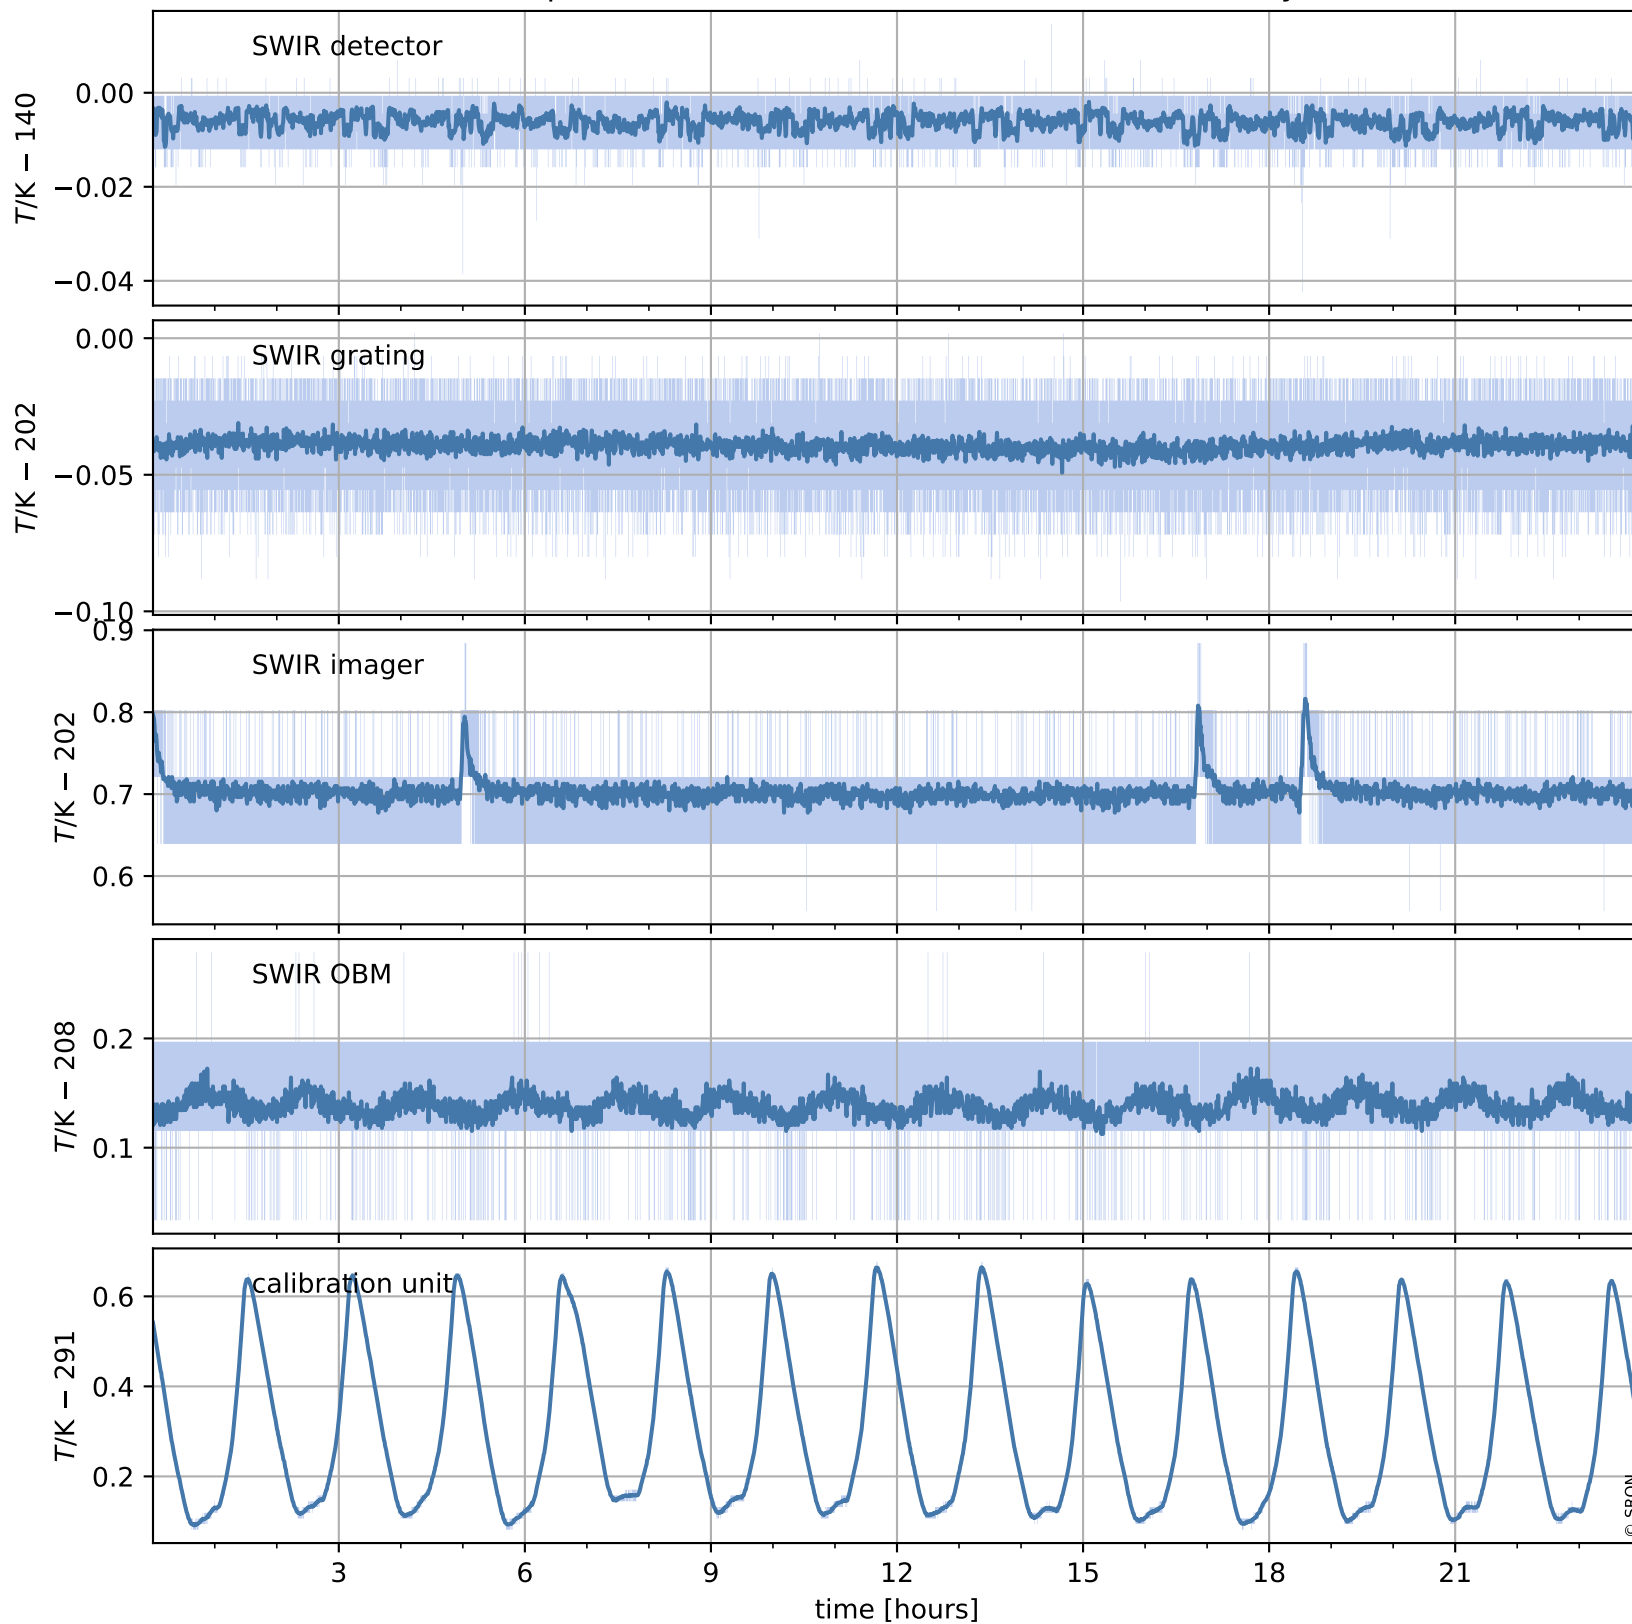

# Tropomi SWIR housekeeping data

orbits : [17048, 17062]  
coverage : 2021-01-27 / 2021-01-28  
created : 2023-08-21T09:08:38

## Temperature of sensors relevant for SWIR (one day)

## Temperature of sensors relevant for SWIR (last month)