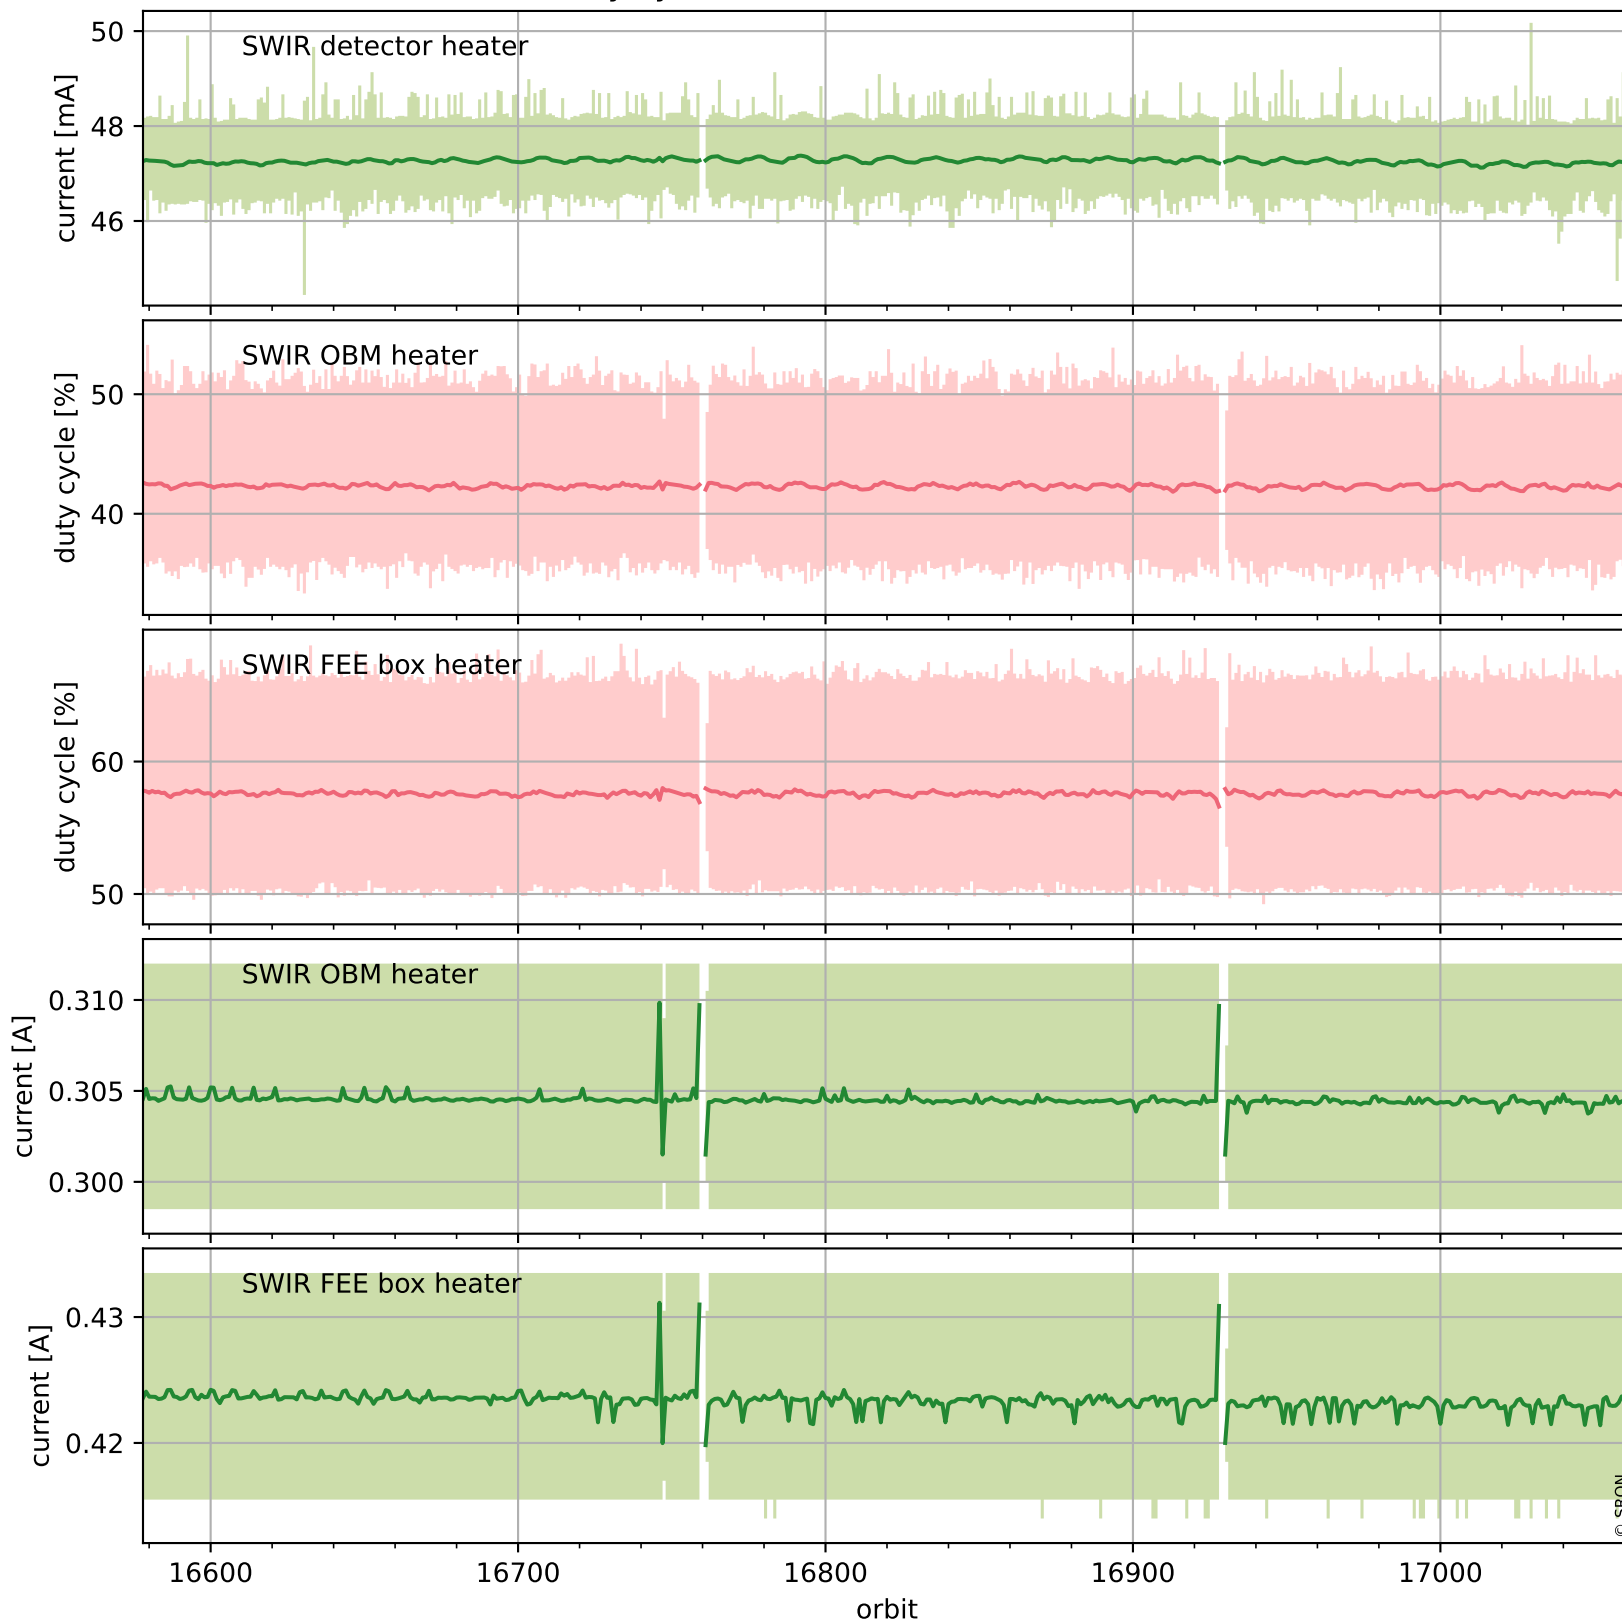

Tropomi SWIR housekeeping data

orbits : [16578, 17062]
coverage : 2020-12-24 / 2021-01-28
created : 2023-08-21T09:08:40

Current and duty cycle of 3 heaters relevant for SWIR (last month)