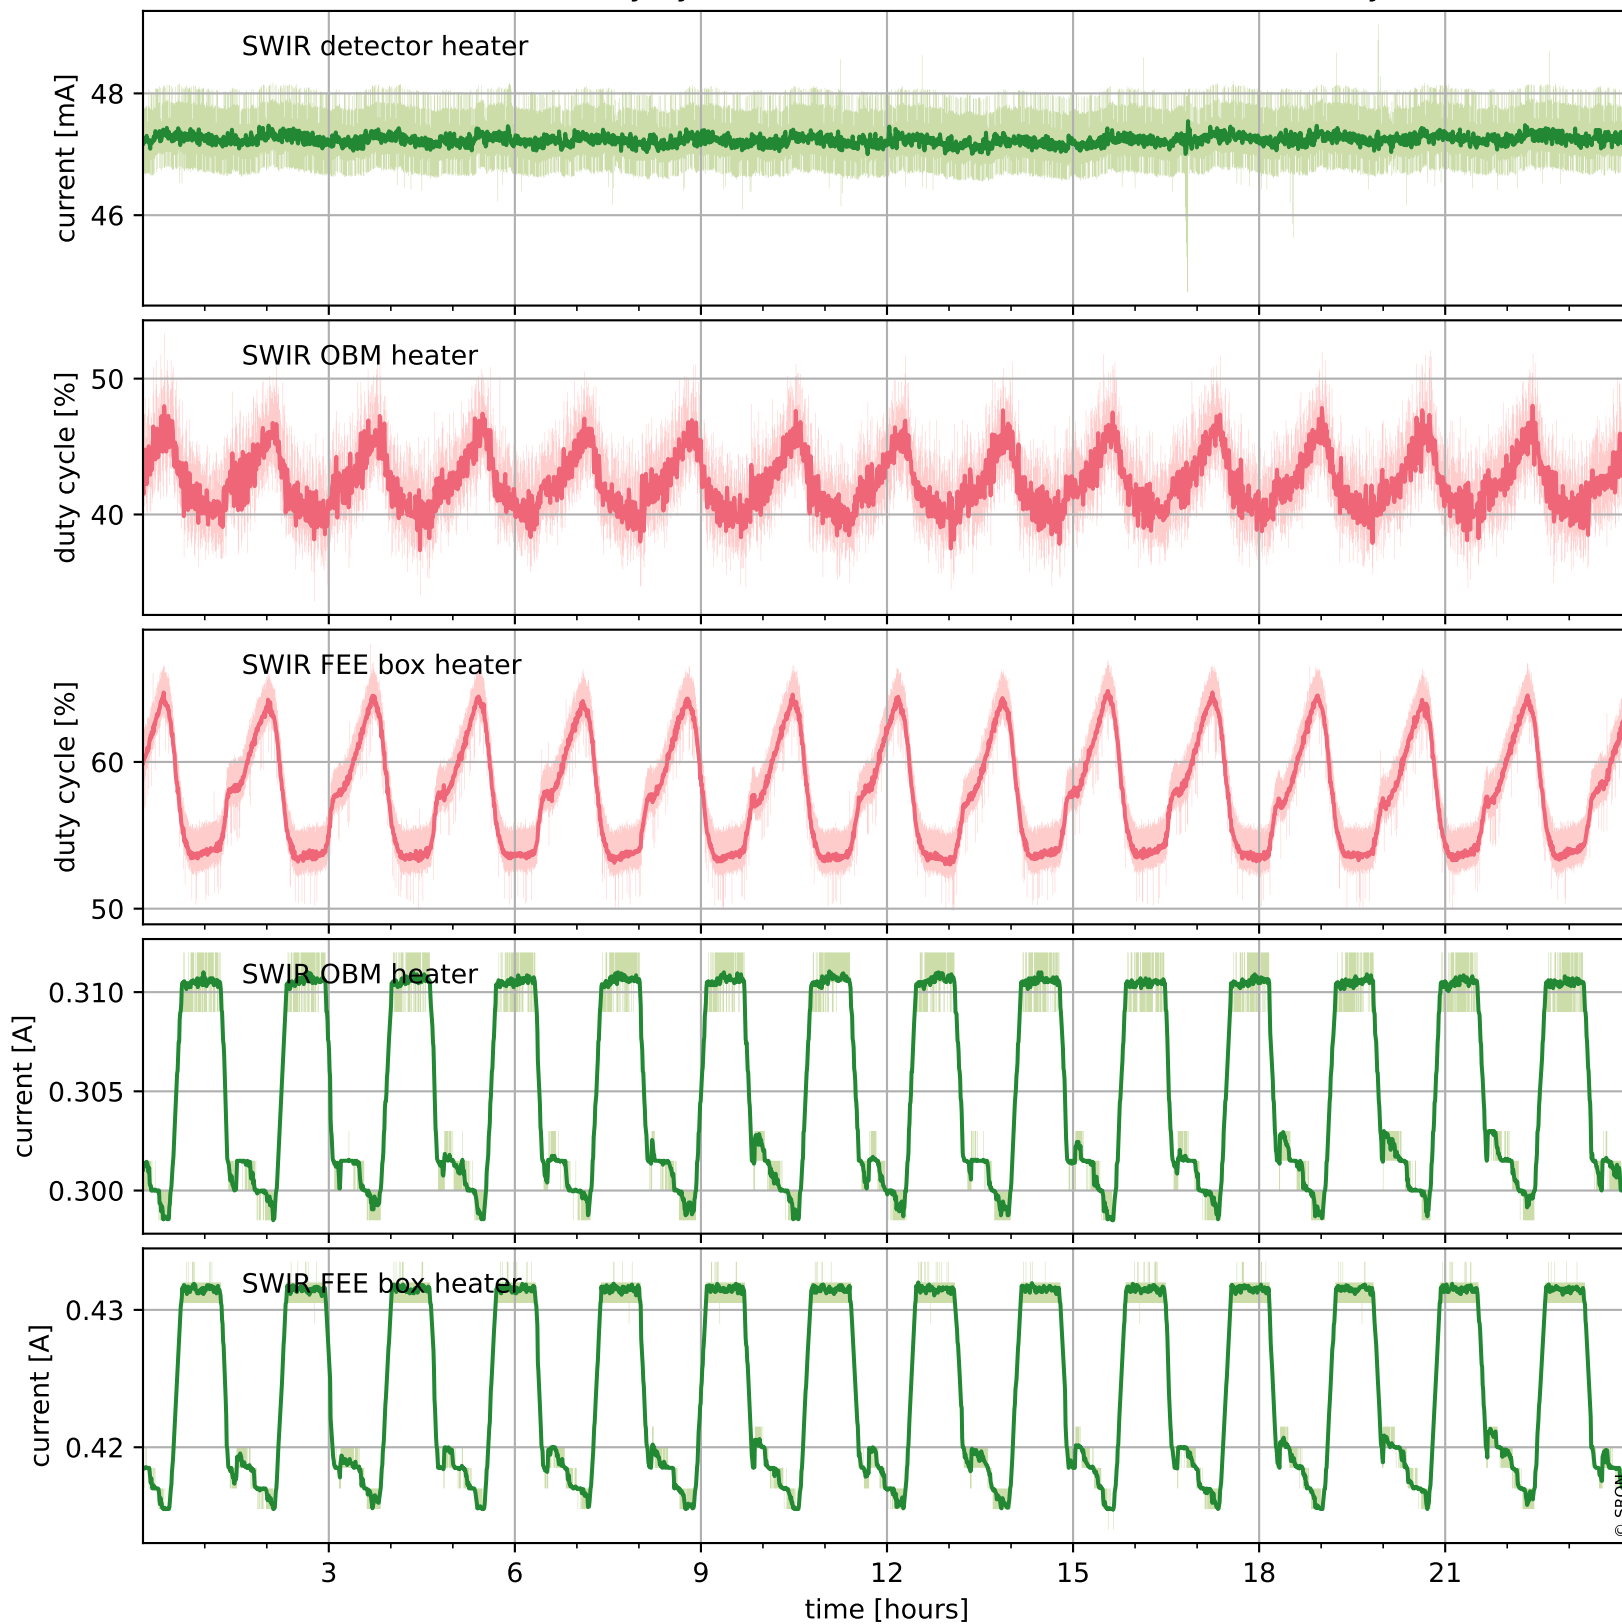

Tropomi SWIR housekeeping data

orbits : [17048, 17062]
coverage : 2021-01-27 / 2021-01-28
created : 2023-08-21T09:08:39

Current and duty cycle of 3 heaters relevant for SWIR (one day)