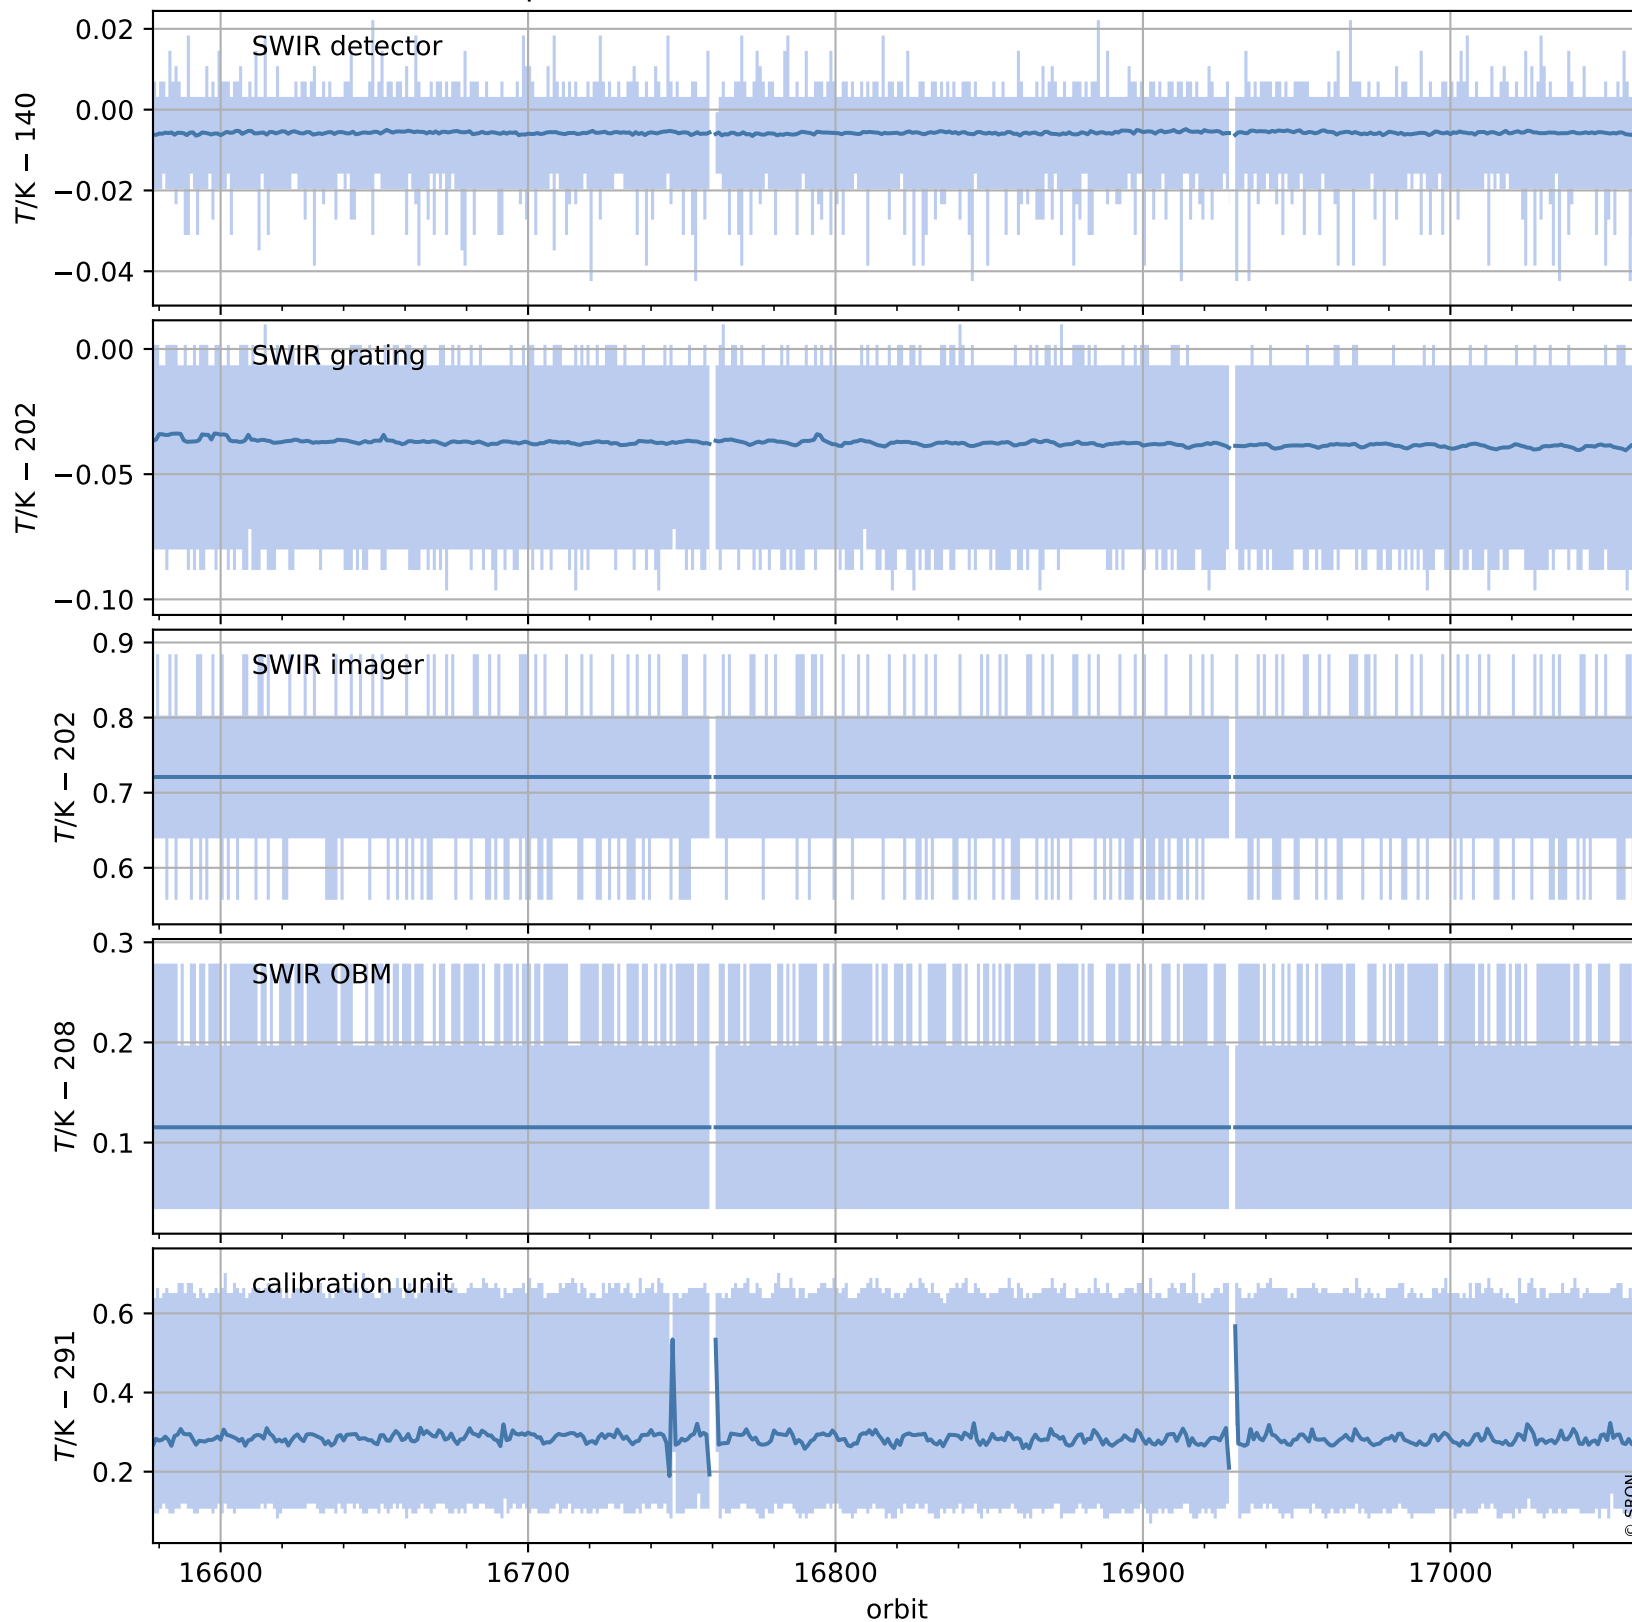

# Tropomi SWIR housekeeping data

orbits : [17048, 17062]  
coverage : 2021-01-27 / 2021-01-28  
created : 2023-08-21T09:08:38

## Temperature of sensors relevant for SWIR (one day)

# Tropomi SWIR housekeeping data

orbits : [16578, 17062]  
coverage : 2020-12-24 / 2021-01-28  
created : 2023-08-21T09:08:39

## Temperature of sensors relevant for SWIR (last month)