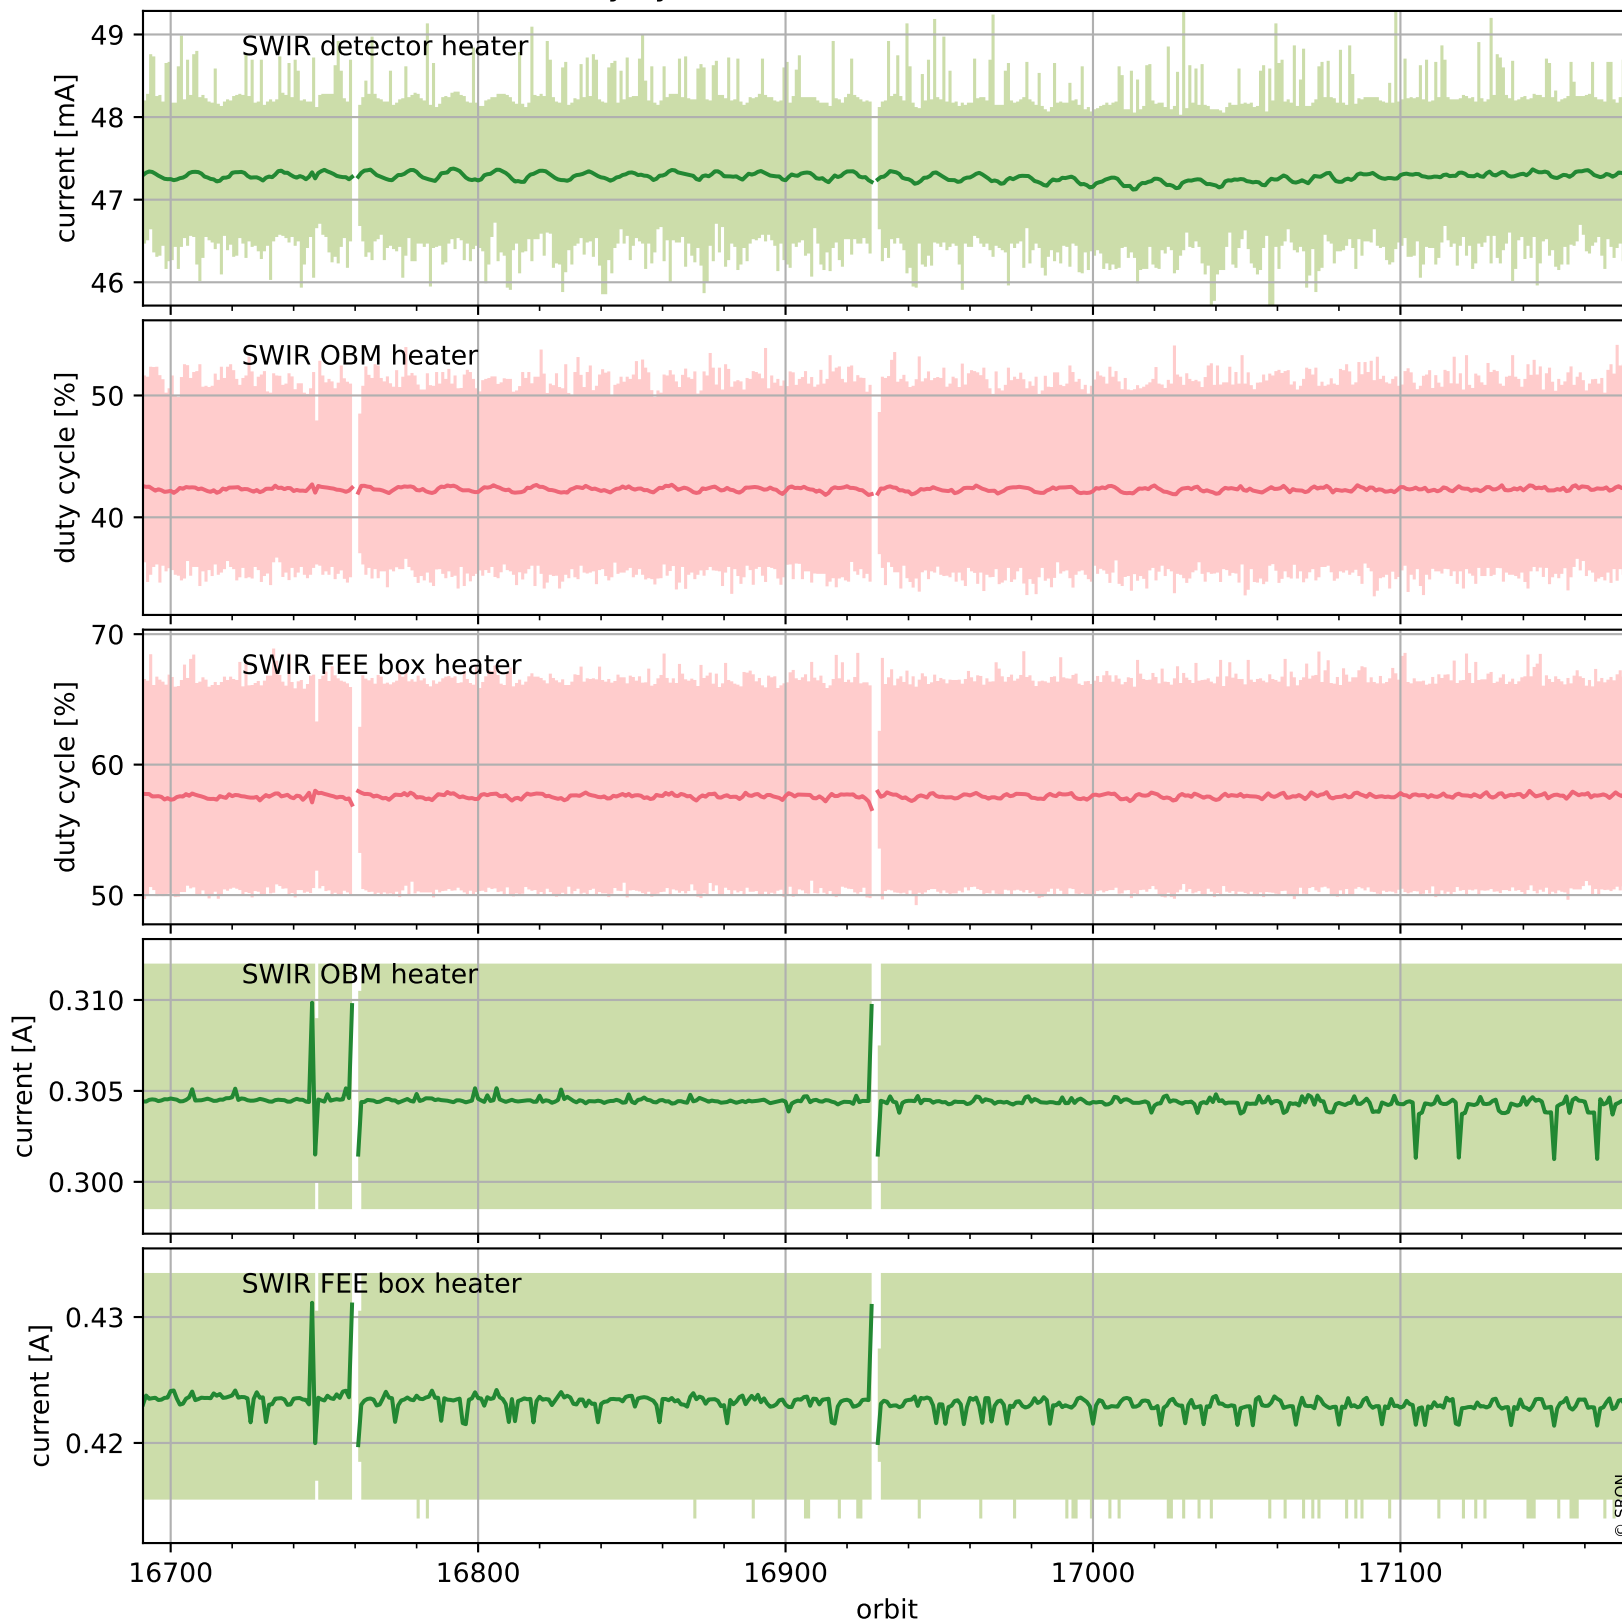

Tropomi SWIR housekeeping data

orbits : [17162, 17175]
coverage : 2021-02-04 / 2021-02-05
created : 2023-08-21T09:08:57

Temperature of sensors relevant for SWIR (one day)

Tropomi SWIR housekeeping data

orbits : [16691, 17175]
coverage : 2021-01-01 / 2021-02-05
created : 2023-08-21T09:08:58

Temperature of sensors relevant for SWIR (last month)

Tropomi SWIR housekeeping data

orbits : [17162, 17175]
coverage : 2021-02-04 / 2021-02-05
created : 2023-08-21T09:08:58

Current and duty cycle of 3 heaters relevant for SWIR (one day)

Tropomi SWIR housekeeping data

orbits : [16691, 17175]
coverage : 2021-01-01 / 2021-02-05
created : 2023-08-21T09:08:59

Current and duty cycle of 3 heaters relevant for SWIR (last month)

Tropomi SWIR housekeeping data

orbits : [17162, 17175]
coverage : 2021-02-04 / 2021-02-05
created : 2023-08-21T09:08:59

Temperature of sensors at the SWIR front-end electronics (one day)

Tropomi SWIR housekeeping data

orbits : [16691, 17175]
coverage : 2021-01-01 / 2021-02-05
created : 2023-08-21T09:08:59