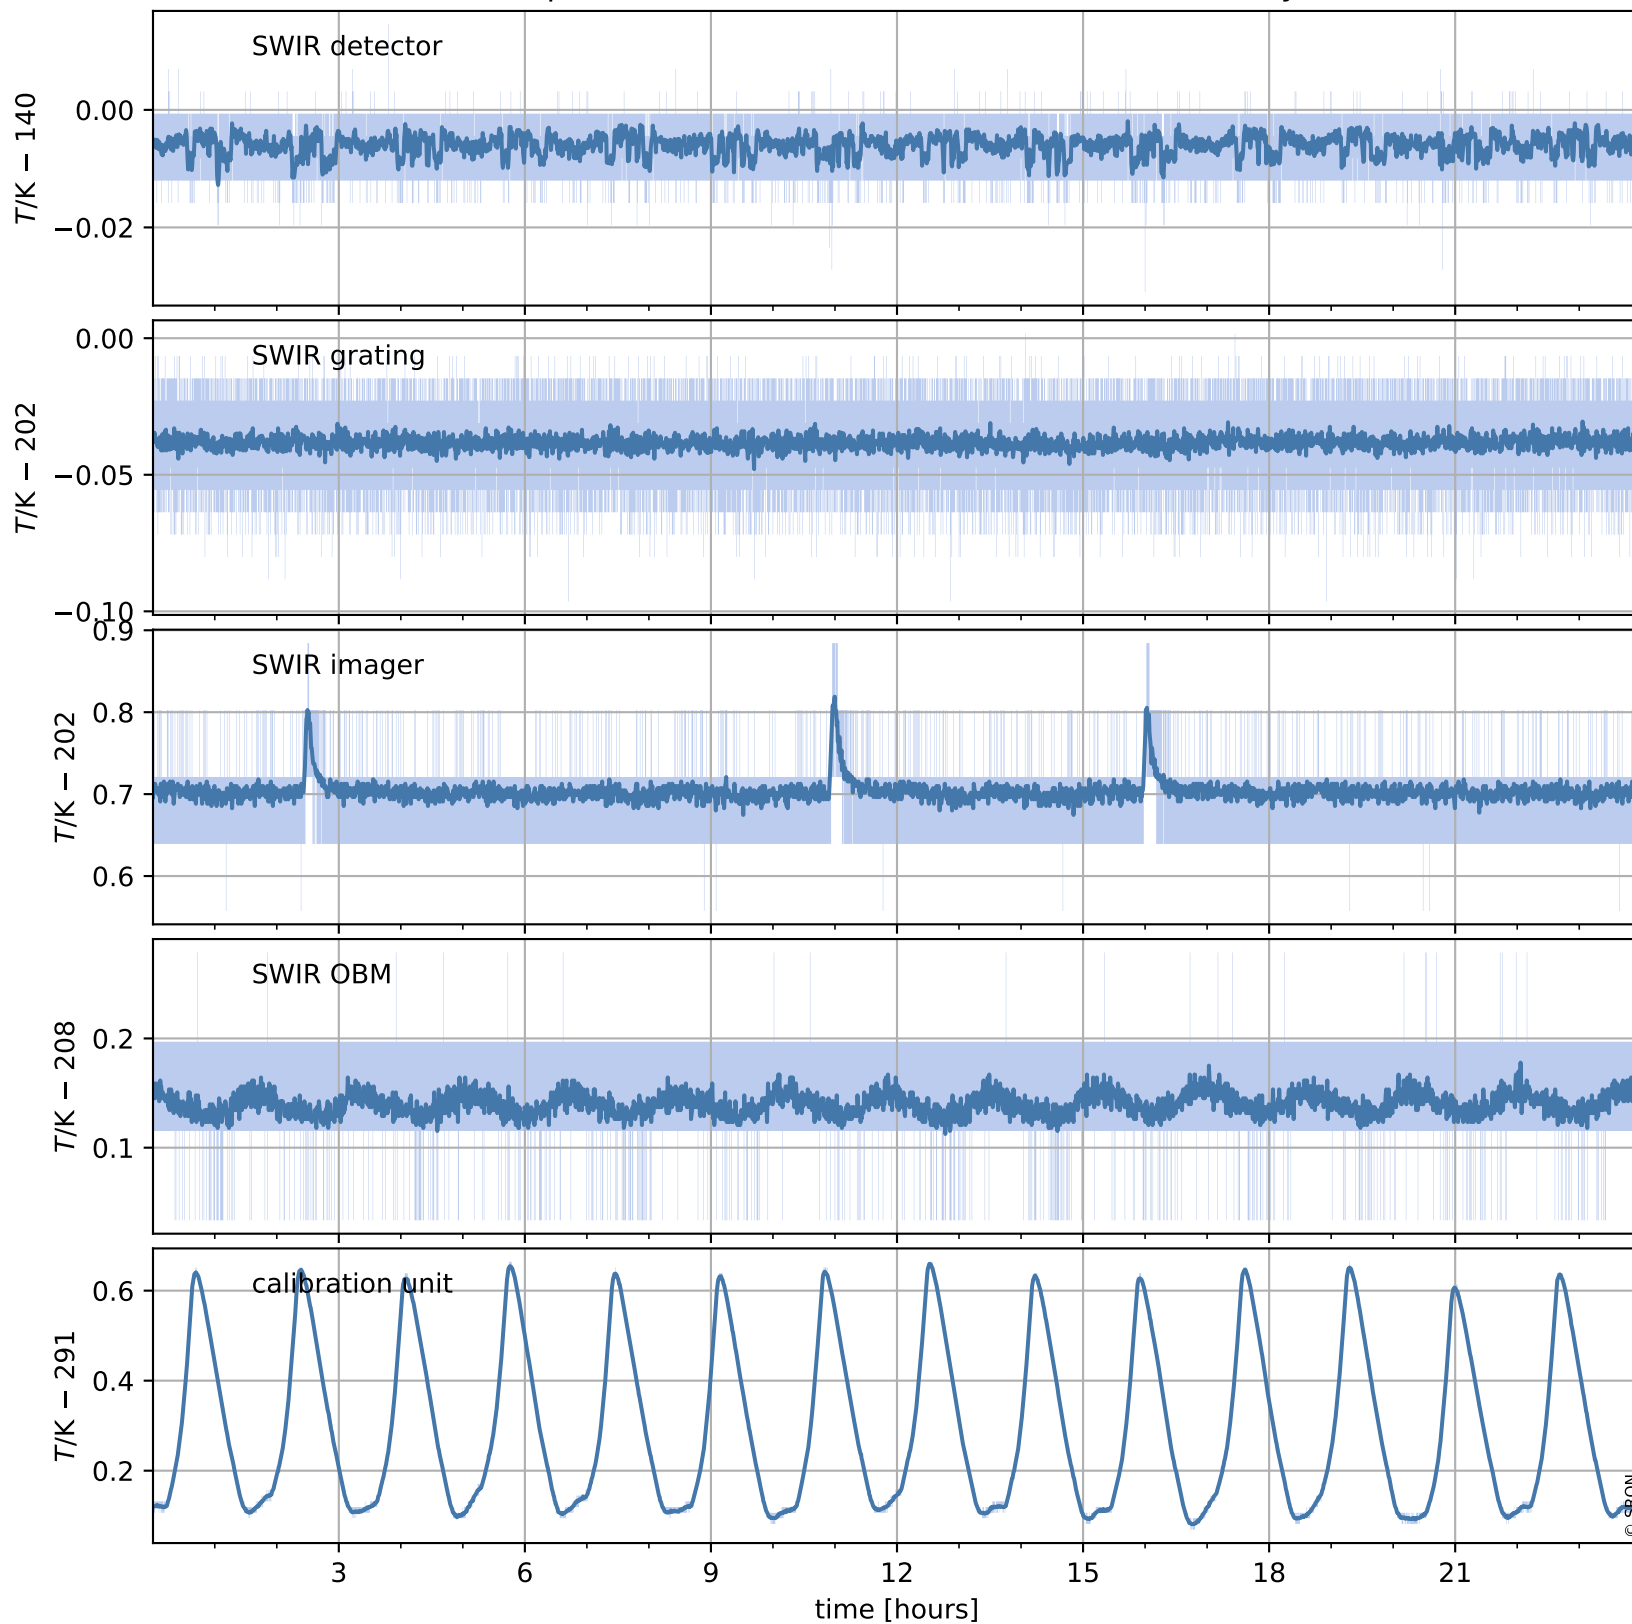

Tropomi SWIR housekeeping data

orbits : [17162, 17175]
coverage : 2021-02-04 / 2021-02-05
created : 2023-08-21T09:08:57

Temperature of sensors relevant for SWIR (one day)

Tropomi SWIR housekeeping data

orbits : [16691, 17175]
coverage : 2021-01-01 / 2021-02-05
created : 2023-08-21T09:08:58

Temperature of sensors relevant for SWIR (last month)

Tropomi SWIR housekeeping data

orbits : [17162, 17175]
coverage : 2021-02-04 / 2021-02-05
created : 2023-08-21T09:08:58

Current and duty cycle of 3 heaters relevant for SWIR (one day)

Tropomi SWIR housekeeping data

orbits : [16691, 17175]
coverage : 2021-01-01 / 2021-02-05
created : 2023-08-21T09:08:59

Current and duty cycle of 3 heaters relevant for SWIR (last month)

Tropomi SWIR housekeeping data