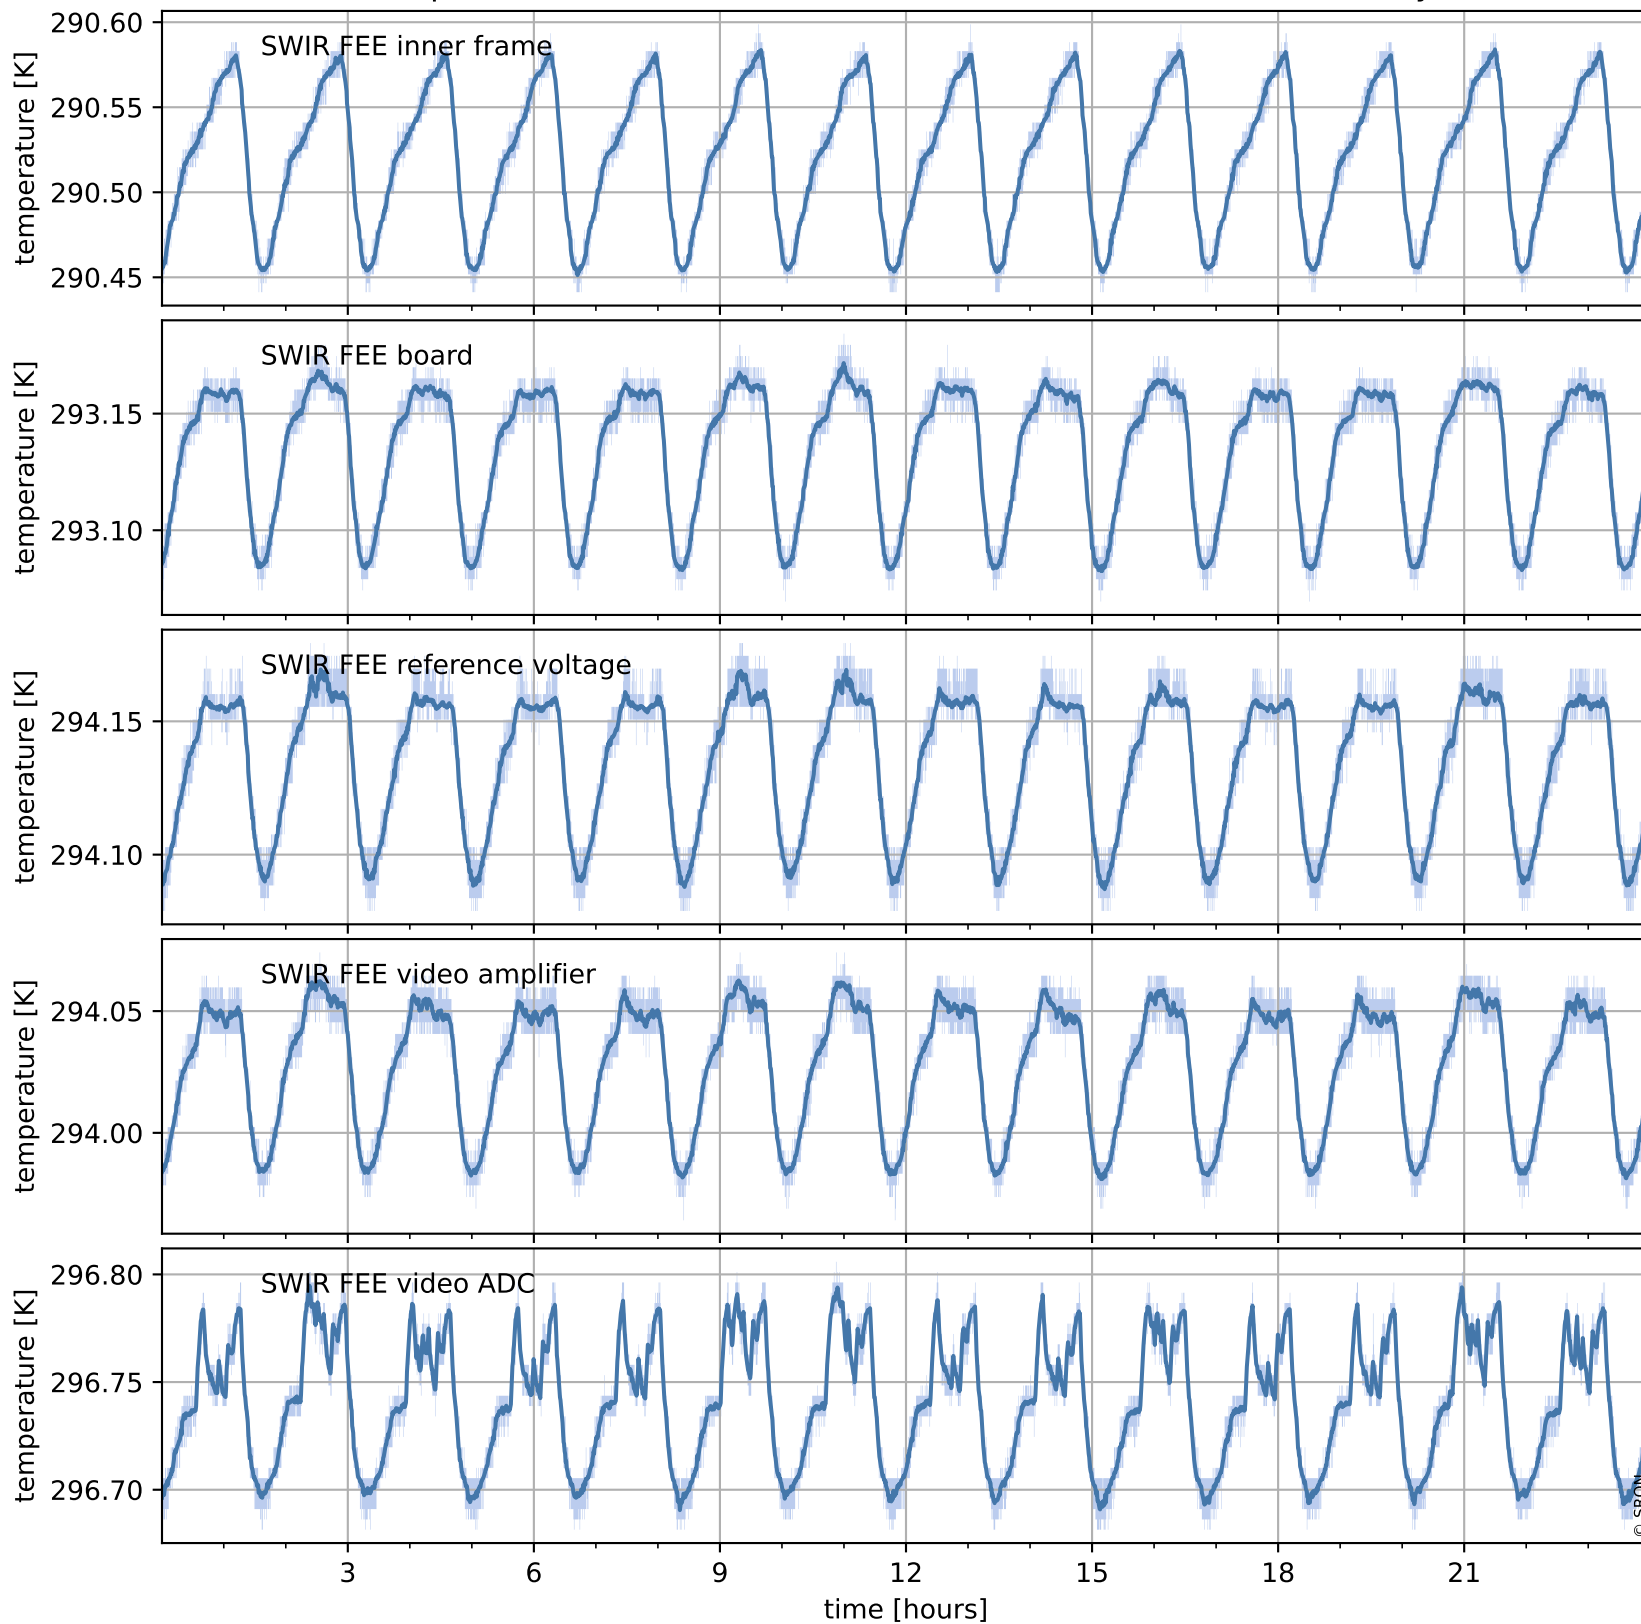

Tropomi SWIR housekeeping data

orbits : [17162, 17175]
coverage : 2021-02-04 / 2021-02-05
created : 2023-08-21T09:08:57

Temperature of sensors relevant for SWIR (one day)

Tropomi SWIR housekeeping data

orbits : [16691, 17175]
coverage : 2021-01-01 / 2021-02-05
created : 2023-08-21T09:08:58

Temperature of sensors relevant for SWIR (last month)

Tropomi SWIR housekeeping data

orbits : [17162, 17175]
coverage : 2021-02-04 / 2021-02-05
created : 2023-08-21T09:08:58

Current and duty cycle of 3 heaters relevant for SWIR (one day)

Tropomi SWIR housekeeping data

orbits : [16691, 17175]
coverage : 2021-01-01 / 2021-02-05
created : 2023-08-21T09:08:59

Current and duty cycle of 3 heaters relevant for SWIR (last month)

Tropomi SWIR housekeeping data

orbits : [17162, 17175]
coverage : 2021-02-04 / 2021-02-05
created : 2023-08-21T09:08:59

Temperature of sensors at the SWIR front-end electronics (one day)

Tropomi SWIR housekeeping data

orbits : [16691, 17175]
coverage : 2021-01-01 / 2021-02-05
created : 2023-08-21T09:08:59