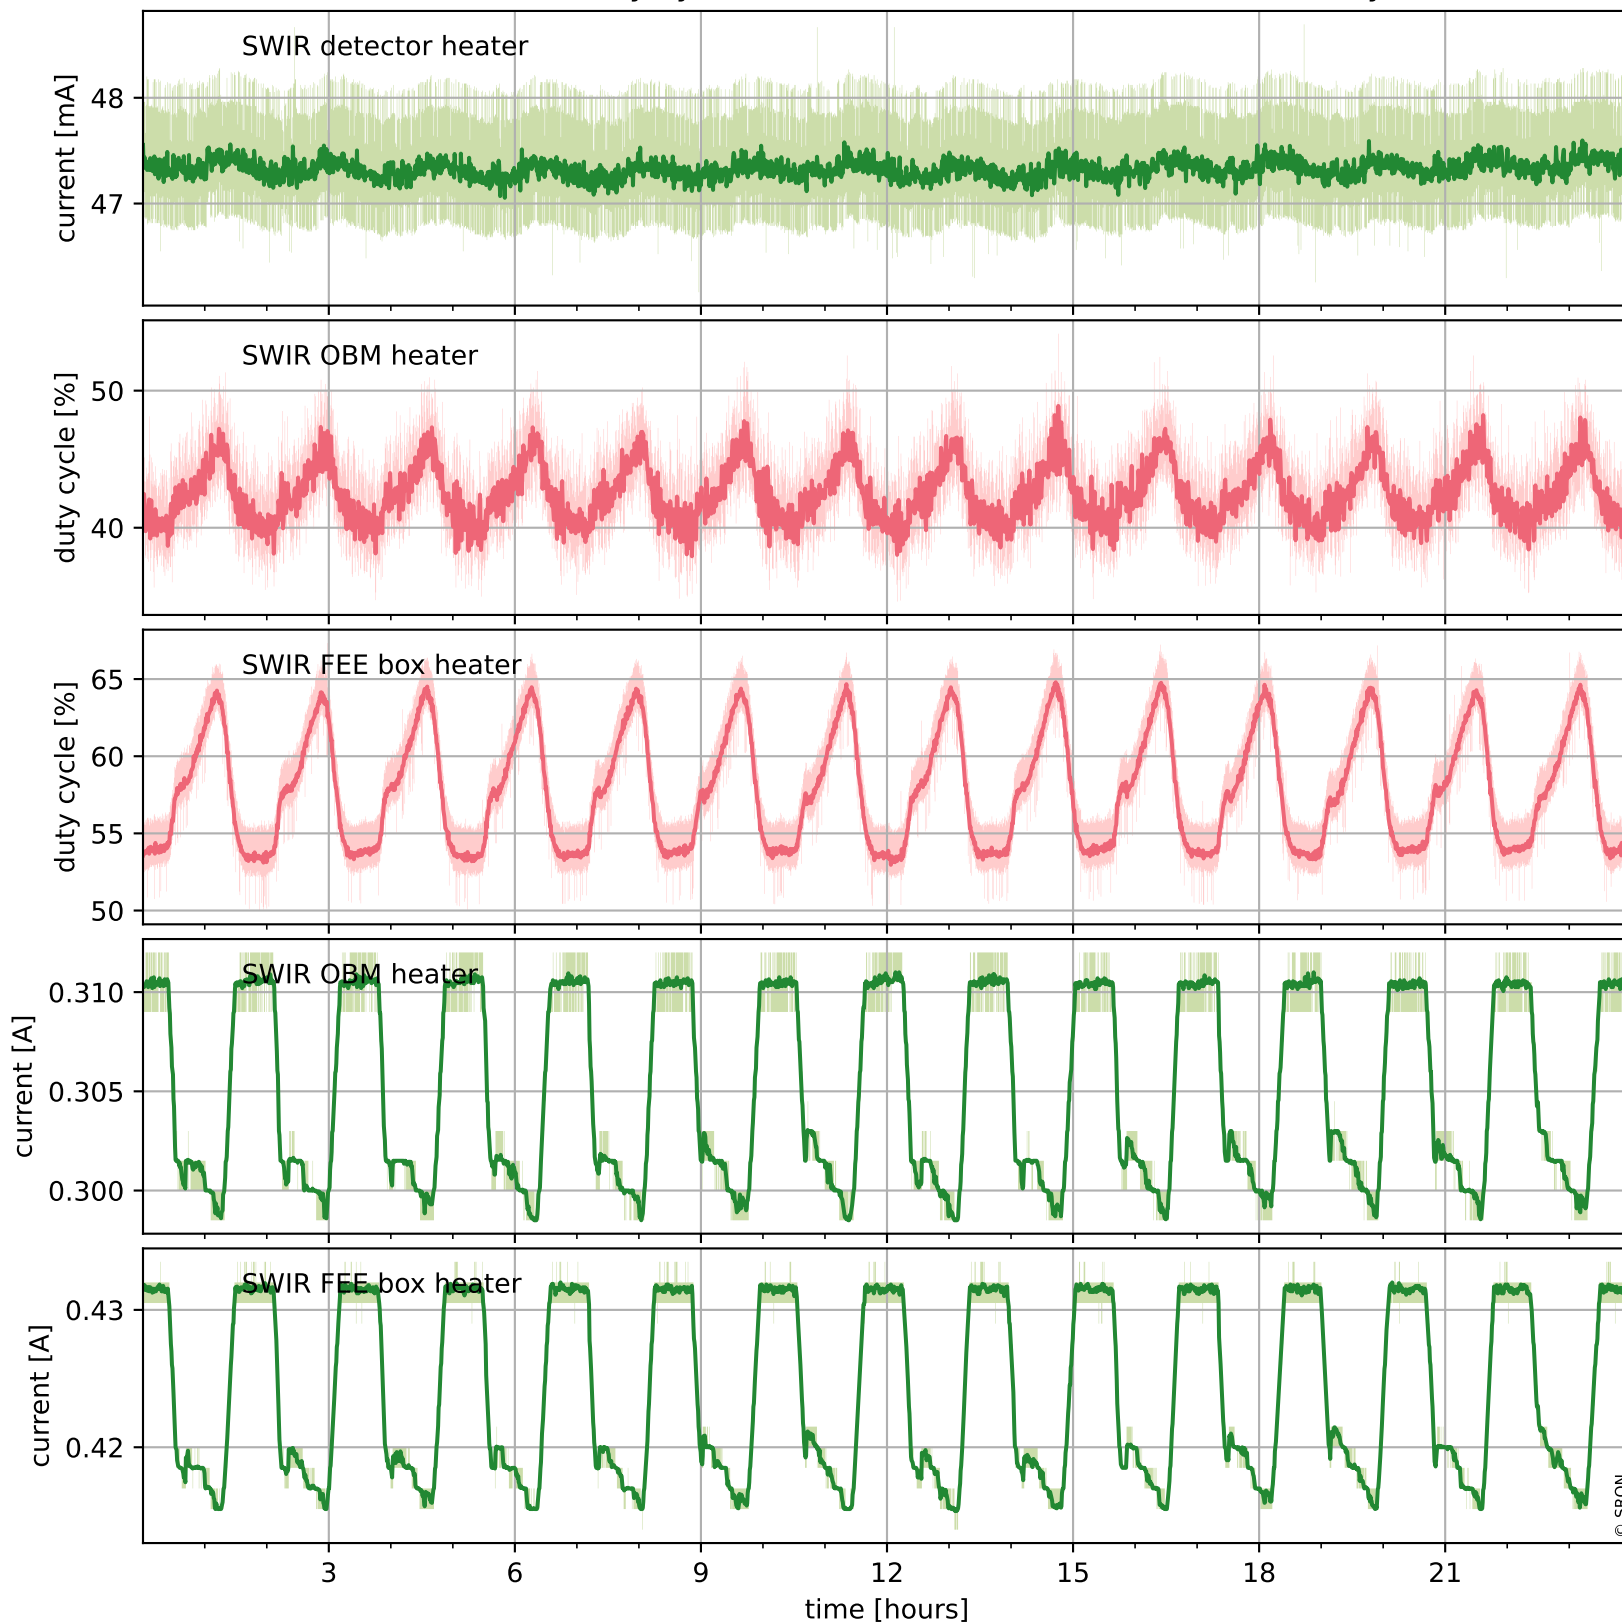

Tropomi SWIR housekeeping data

orbits : [17162, 17175]
coverage : 2021-02-04 / 2021-02-05
created : 2023-08-21T09:08:57

Temperature of sensors relevant for SWIR (one day)

Tropomi SWIR housekeeping data

orbits : [16691, 17175]
coverage : 2021-01-01 / 2021-02-05
created : 2023-08-21T09:08:58

Temperature of sensors relevant for SWIR (last month)

Tropomi SWIR housekeeping data

orbits : [17162, 17175]
coverage : 2021-02-04 / 2021-02-05
created : 2023-08-21T09:08:58

Current and duty cycle of 3 heaters relevant for SWIR (one day)

Tropomi SWIR housekeeping data

orbits : [16691, 17175]
coverage : 2021-01-01 / 2021-02-05
created : 2023-08-21T09:08:59

Current and duty cycle of 3 heaters relevant for SWIR (last month)

Tropomi SWIR housekeeping data

orbits : [17162, 17175]
coverage : 2021-02-04 / 2021-02-05
created : 2023-08-21T09:08:59

Temperature of sensors at the SWIR front-end electronics (one day)

Tropomi SWIR housekeeping data

orbits : [16691, 17175]
coverage : 2021-01-01 / 2021-02-05
created : 2023-08-21T09:08:59