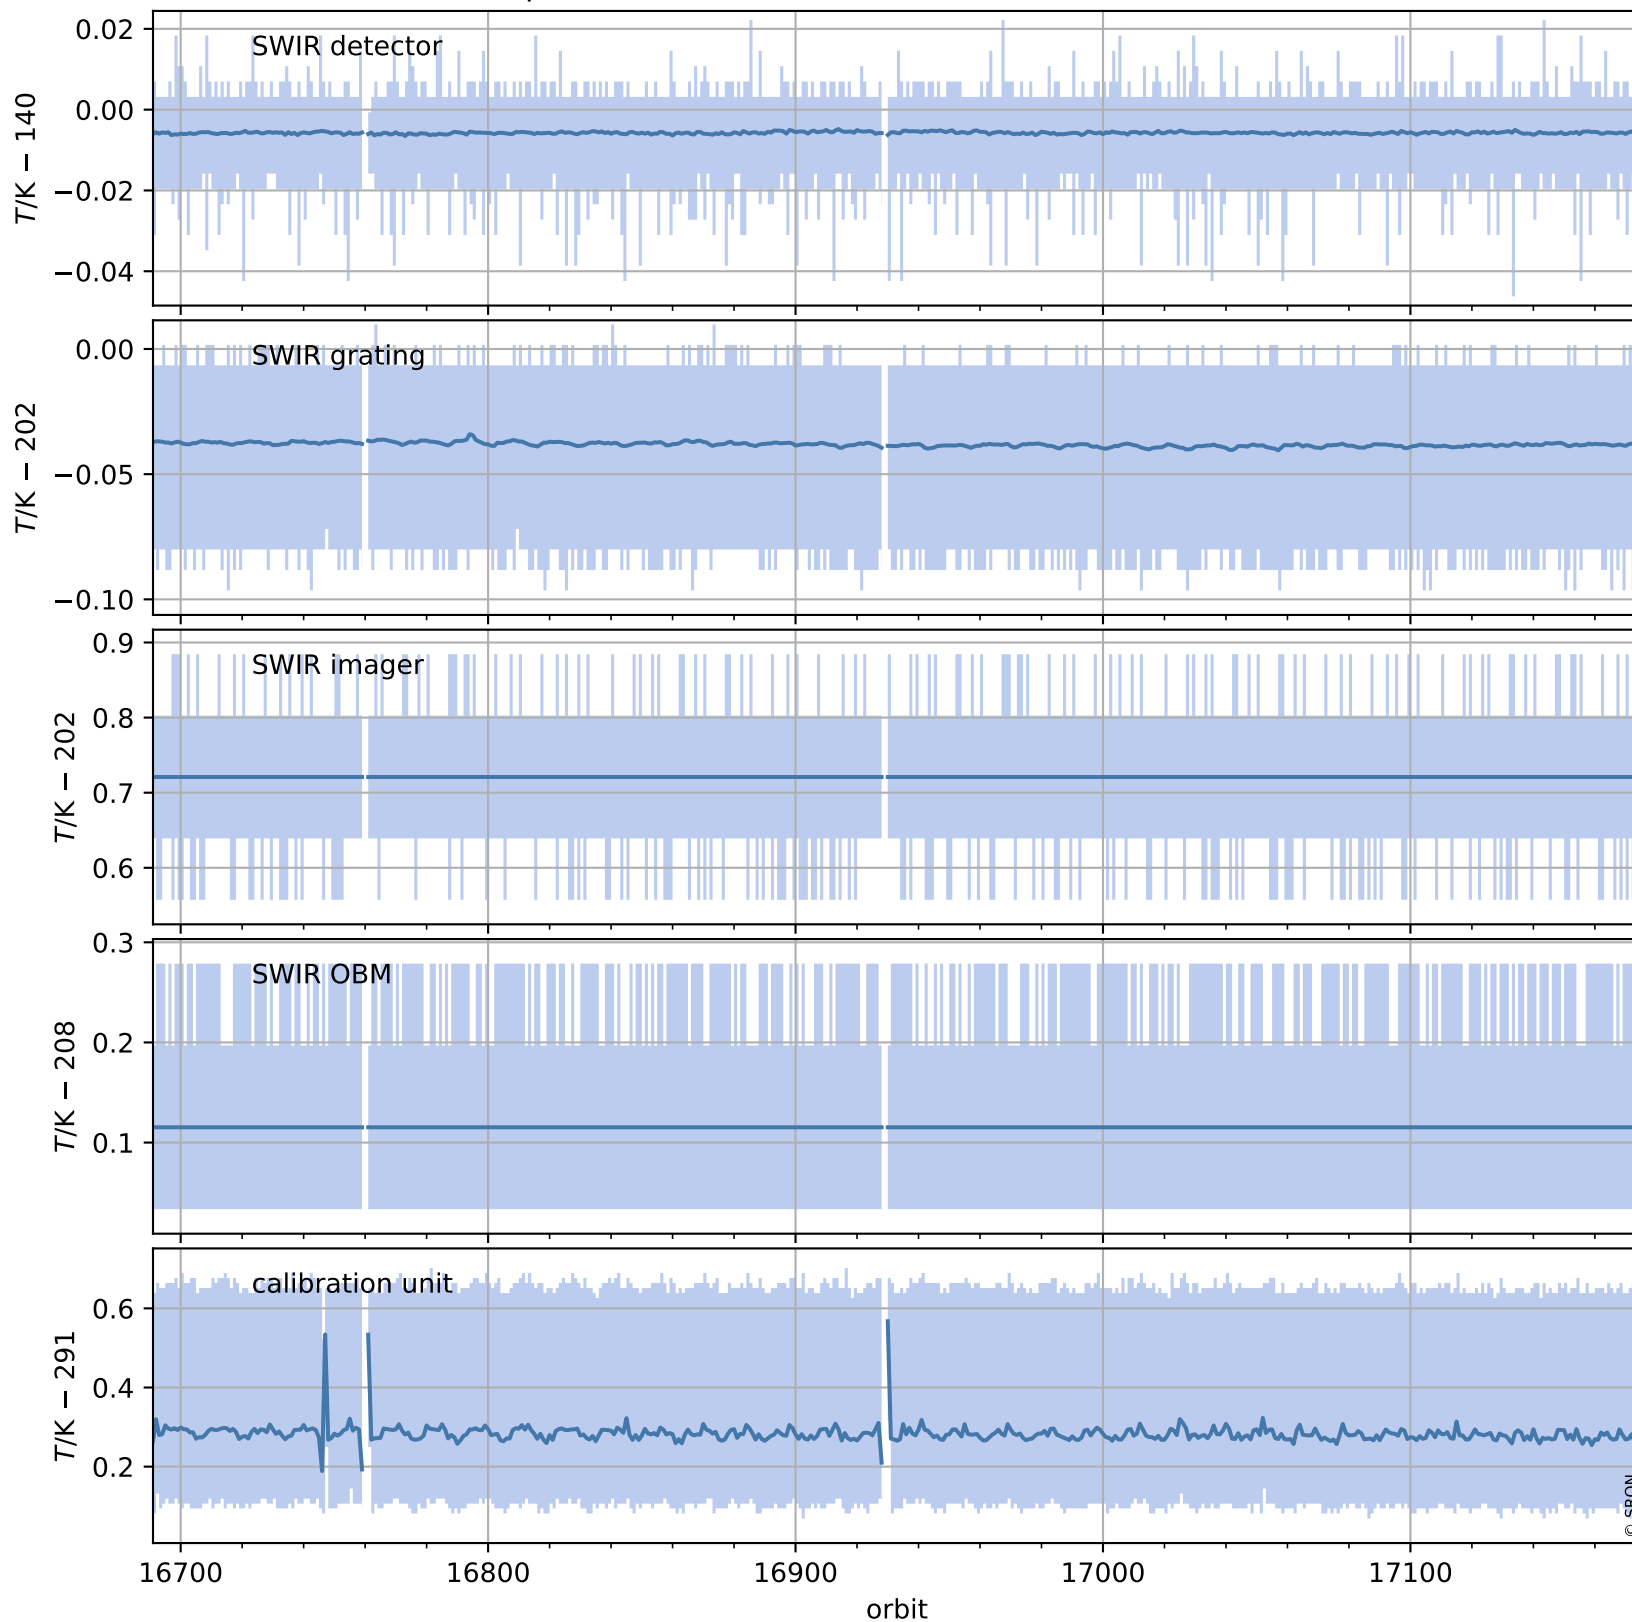

Tropomi SWIR housekeeping data

orbits : [17162, 17175]
coverage : 2021-02-04 / 2021-02-05
created : 2023-08-21T09:08:57

Temperature of sensors relevant for SWIR (one day)

Tropomi SWIR housekeeping data

orbits : [16691, 17175]
coverage : 2021-01-01 / 2021-02-05
created : 2023-08-21T09:08:58

Temperature of sensors relevant for SWIR (last month)

Tropomi SWIR housekeeping data

orbits : [17162, 17175]
coverage : 2021-02-04 / 2021-02-05
created : 2023-08-21T09:08:58

Current and duty cycle of 3 heaters relevant for SWIR (one day)

Tropomi SWIR housekeeping data

orbits : [16691, 17175]
coverage : 2021-01-01 / 2021-02-05
created : 2023-08-21T09:08:59

Current and duty cycle of 3 heaters relevant for SWIR (last month)

Tropomi SWIR housekeeping data

orbits : [17162, 17175]
coverage : 2021-02-04 / 2021-02-05
created : 2023-08-21T09:08:59

Temperature of sensors at the SWIR front-end electronics (one day)

Tropomi SWIR housekeeping data

orbits : [16691, 17175]
coverage : 2021-01-01 / 2021-02-05
created : 2023-08-21T09:08:59