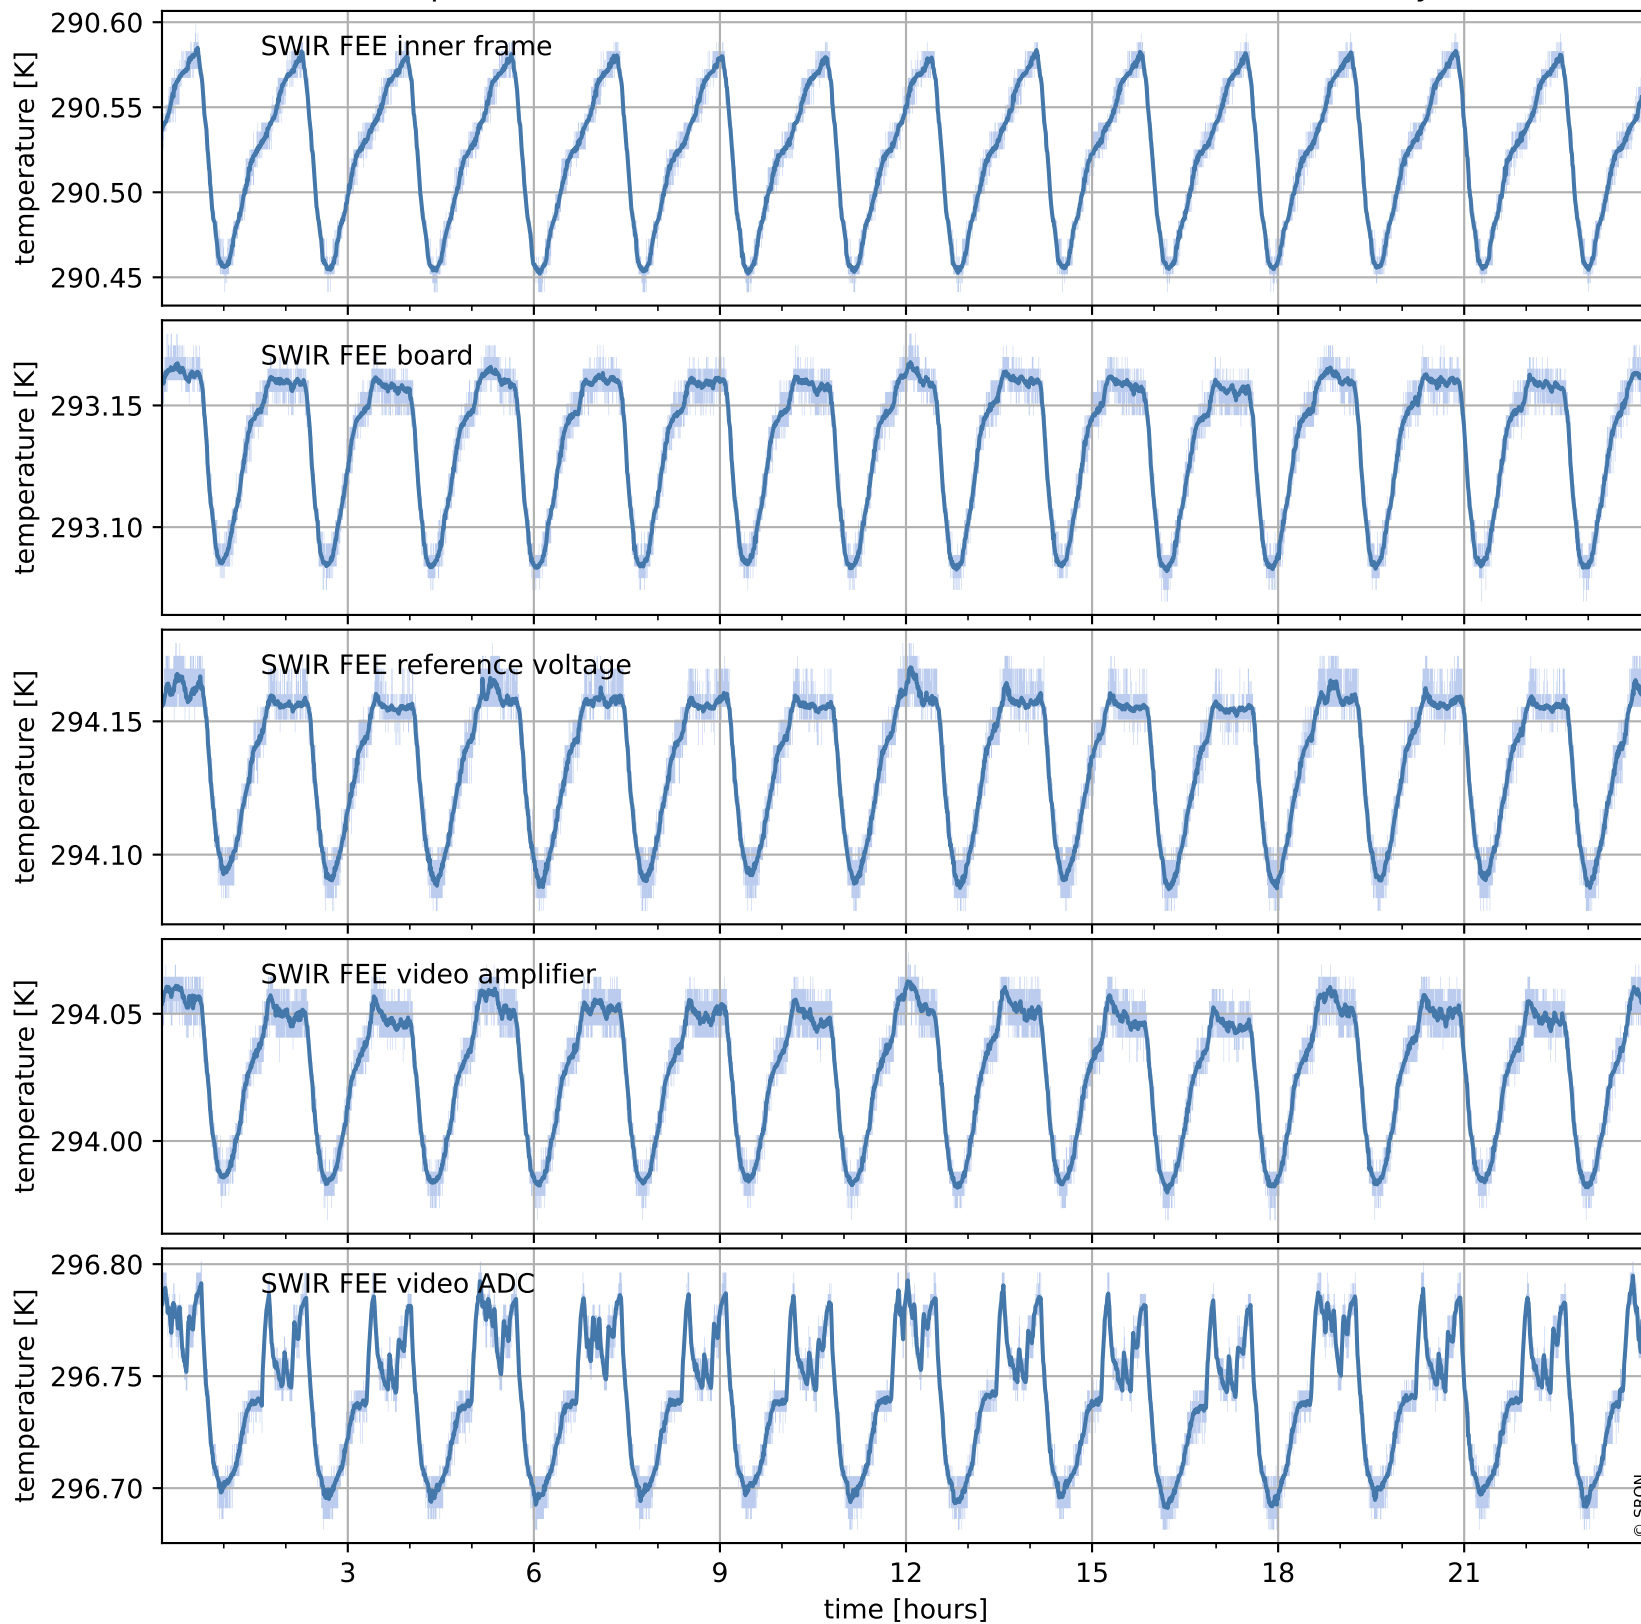

Tropomi SWIR housekeeping data

orbits : [17190, 17204]
coverage : 2021-02-06 / 2021-02-07
created : 2023-08-21T09:09:04

Temperature of sensors at the SWIR front-end electronics (one day)