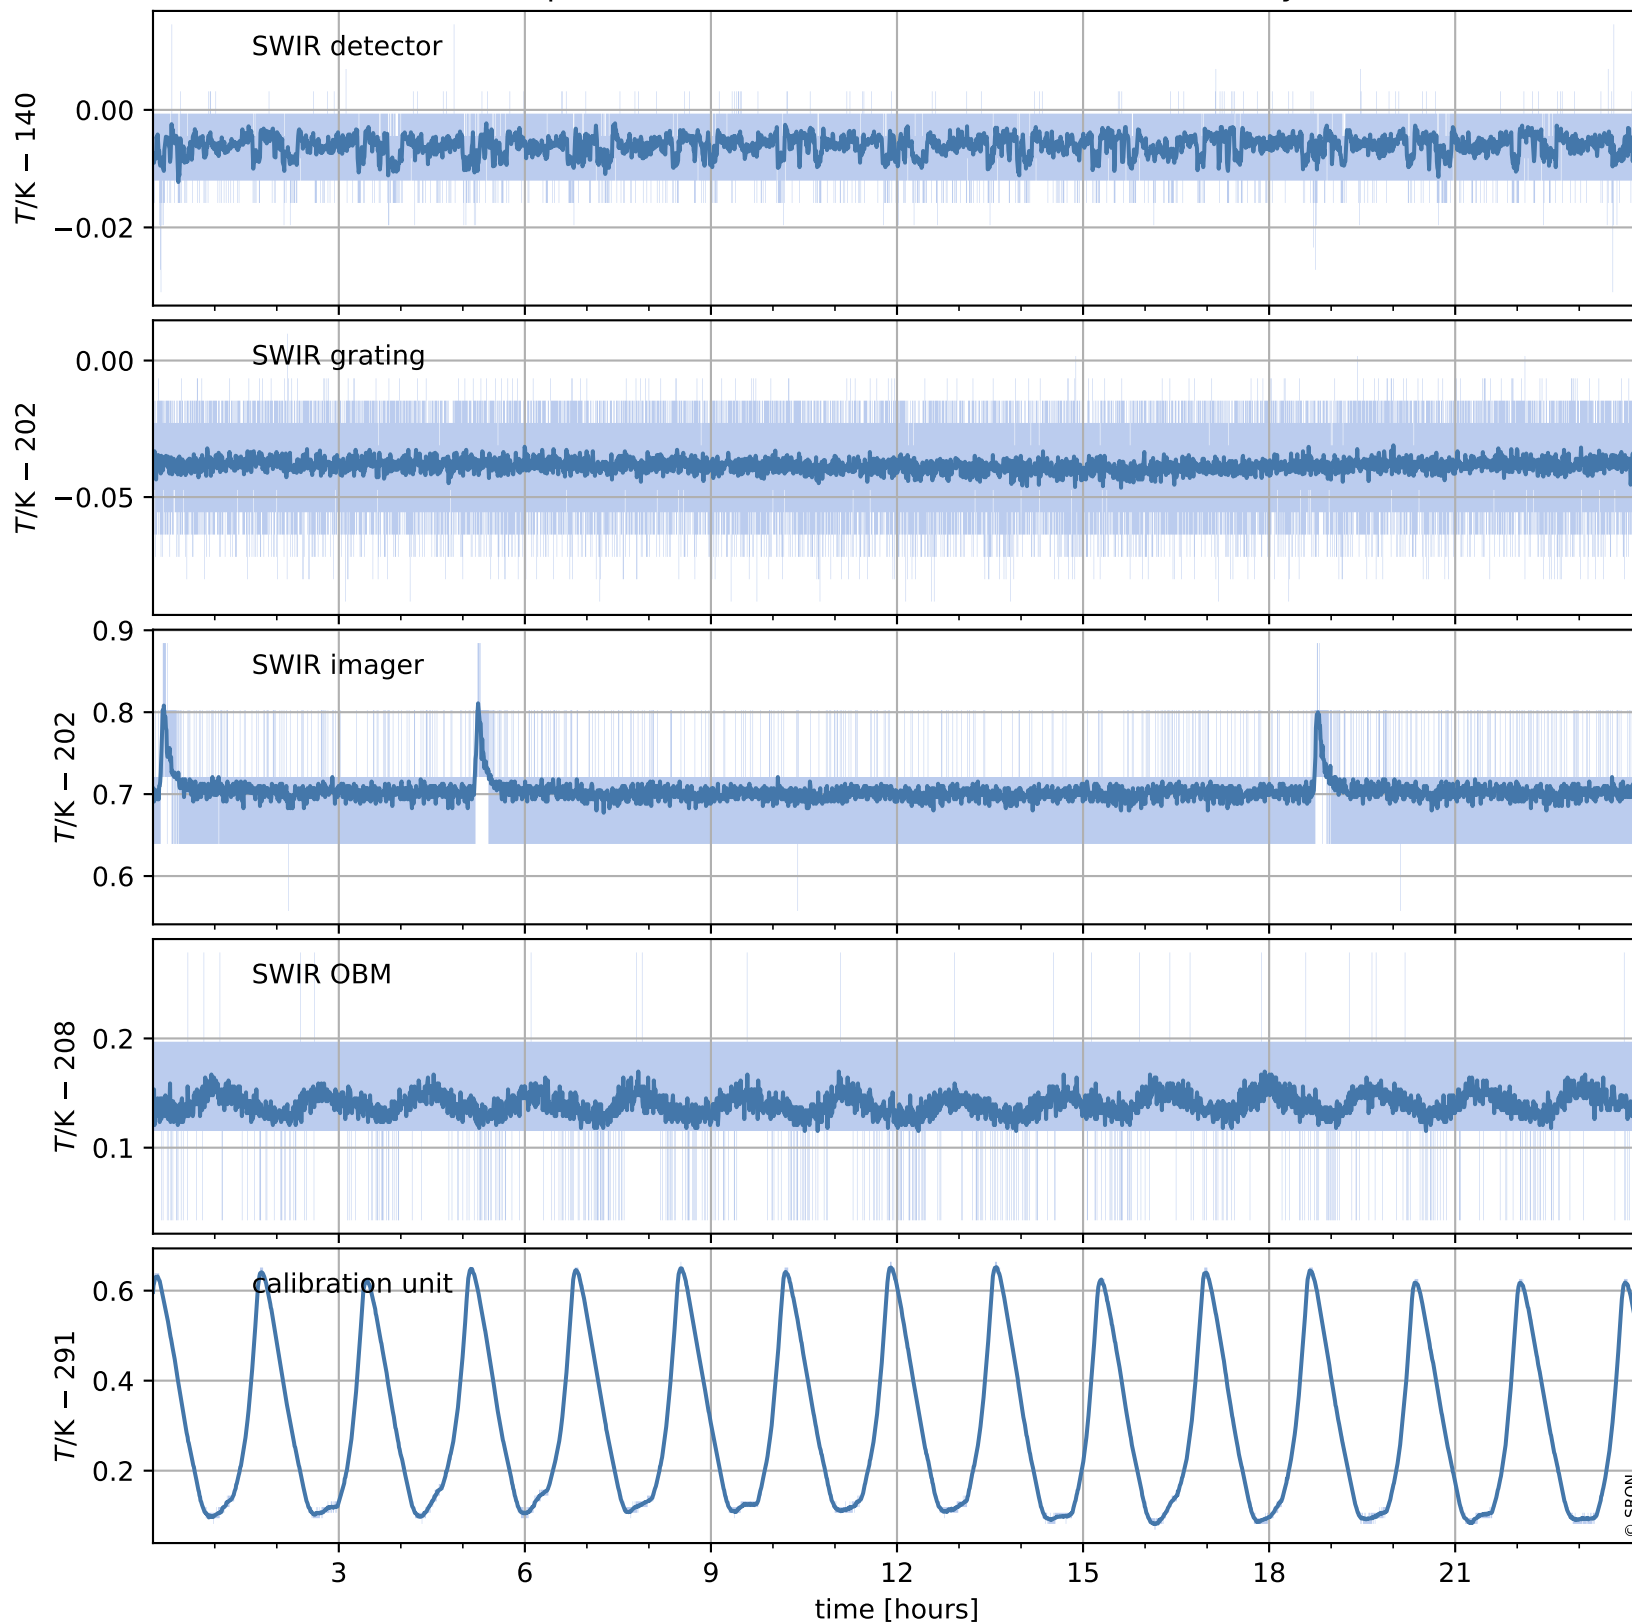

# Tropomi SWIR housekeeping data

orbits : [17190, 17204]  
coverage : 2021-02-06 / 2021-02-07  
created : 2023-08-21T09:09:02

## Temperature of sensors relevant for SWIR (one day)

## Temperature of sensors relevant for SWIR (last month)