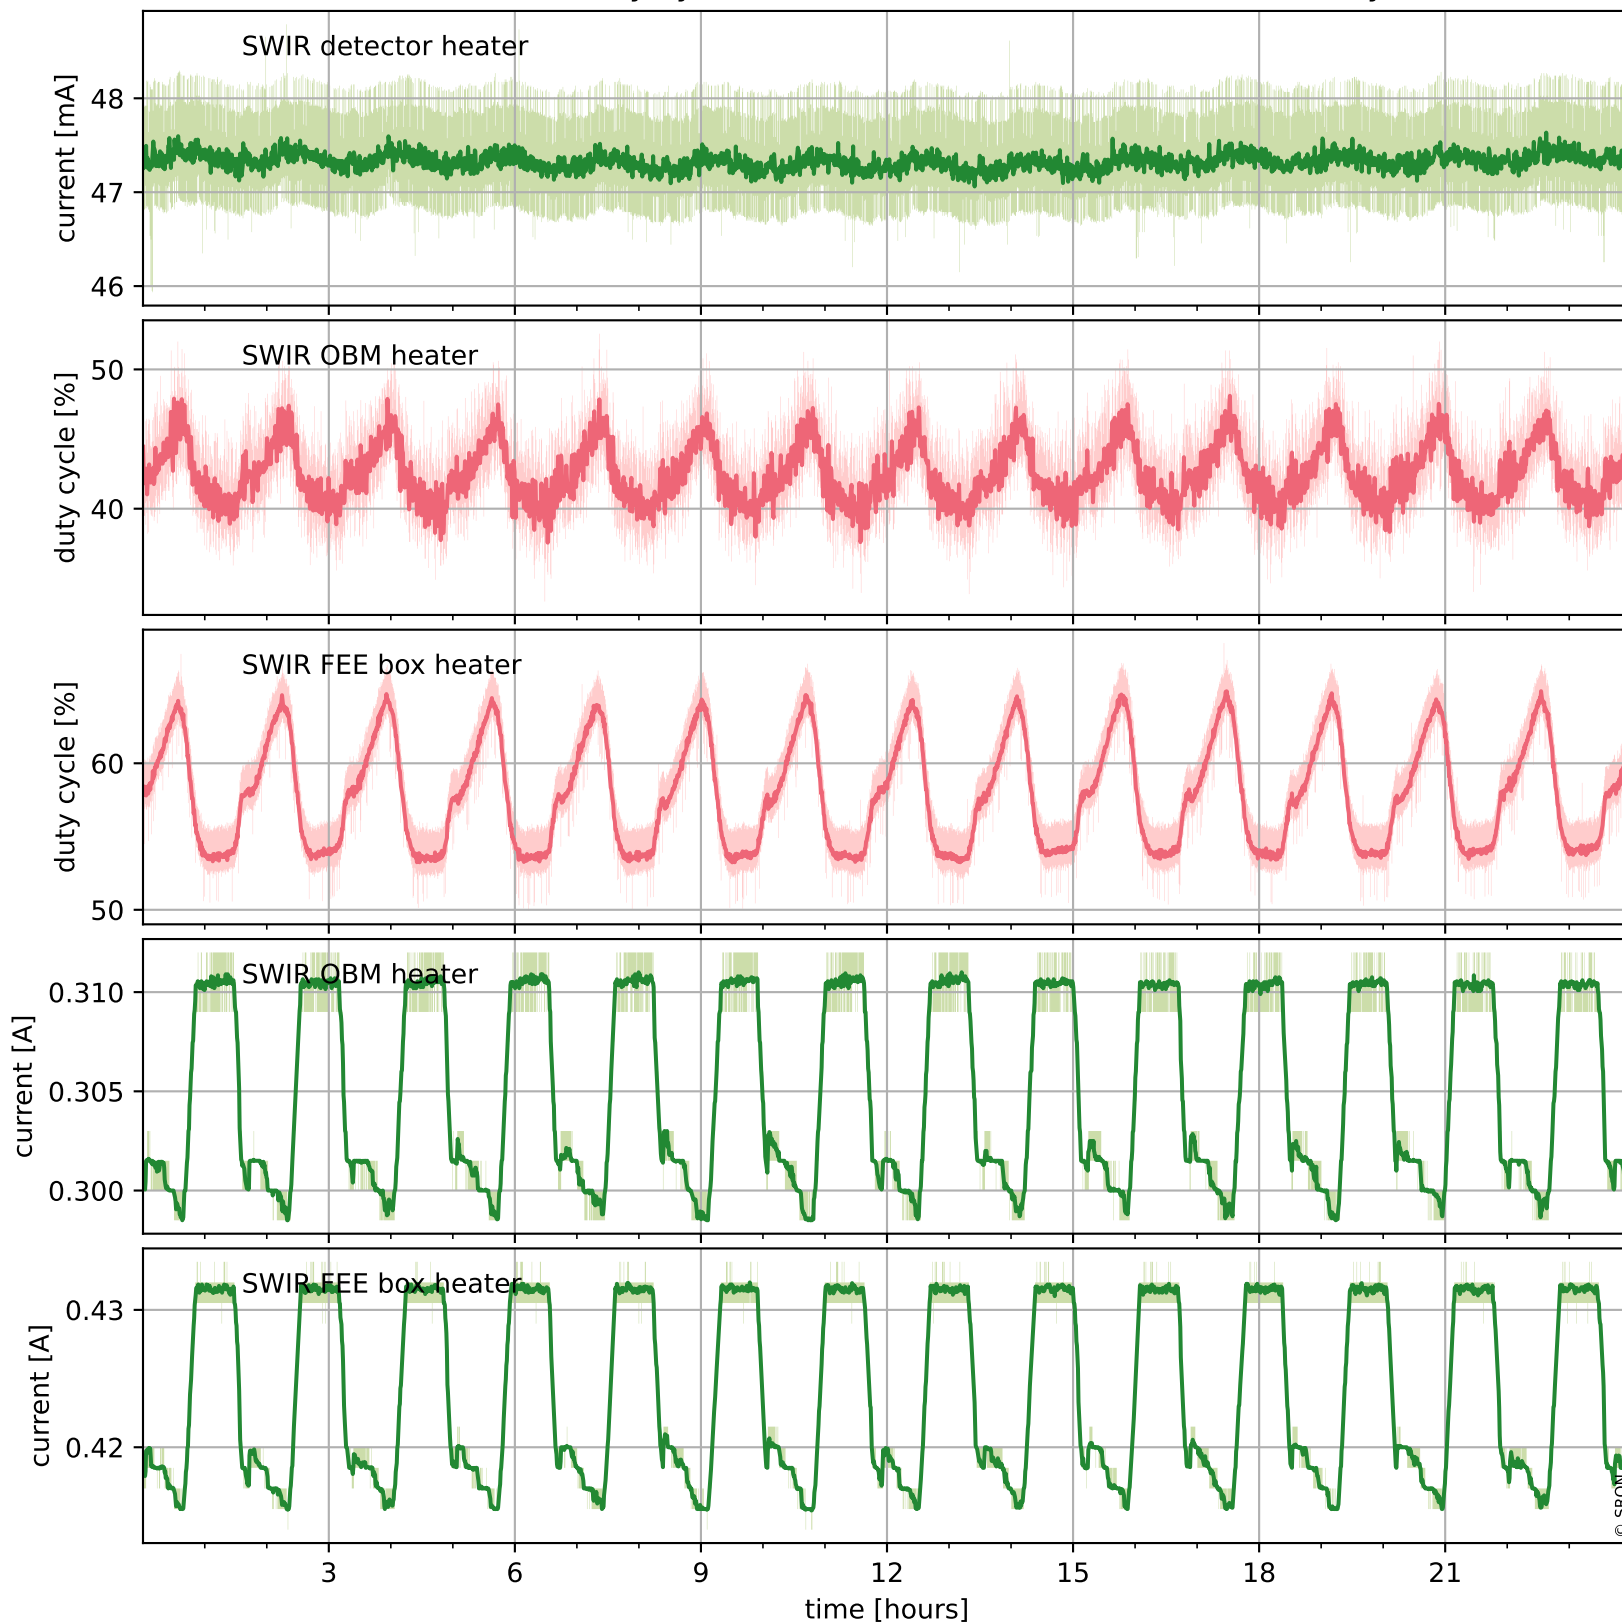

Tropomi SWIR housekeeping data

orbits : [17190, 17204]
coverage : 2021-02-06 / 2021-02-07
created : 2023-08-21T09:09:03

Current and duty cycle of 3 heaters relevant for SWIR (one day)