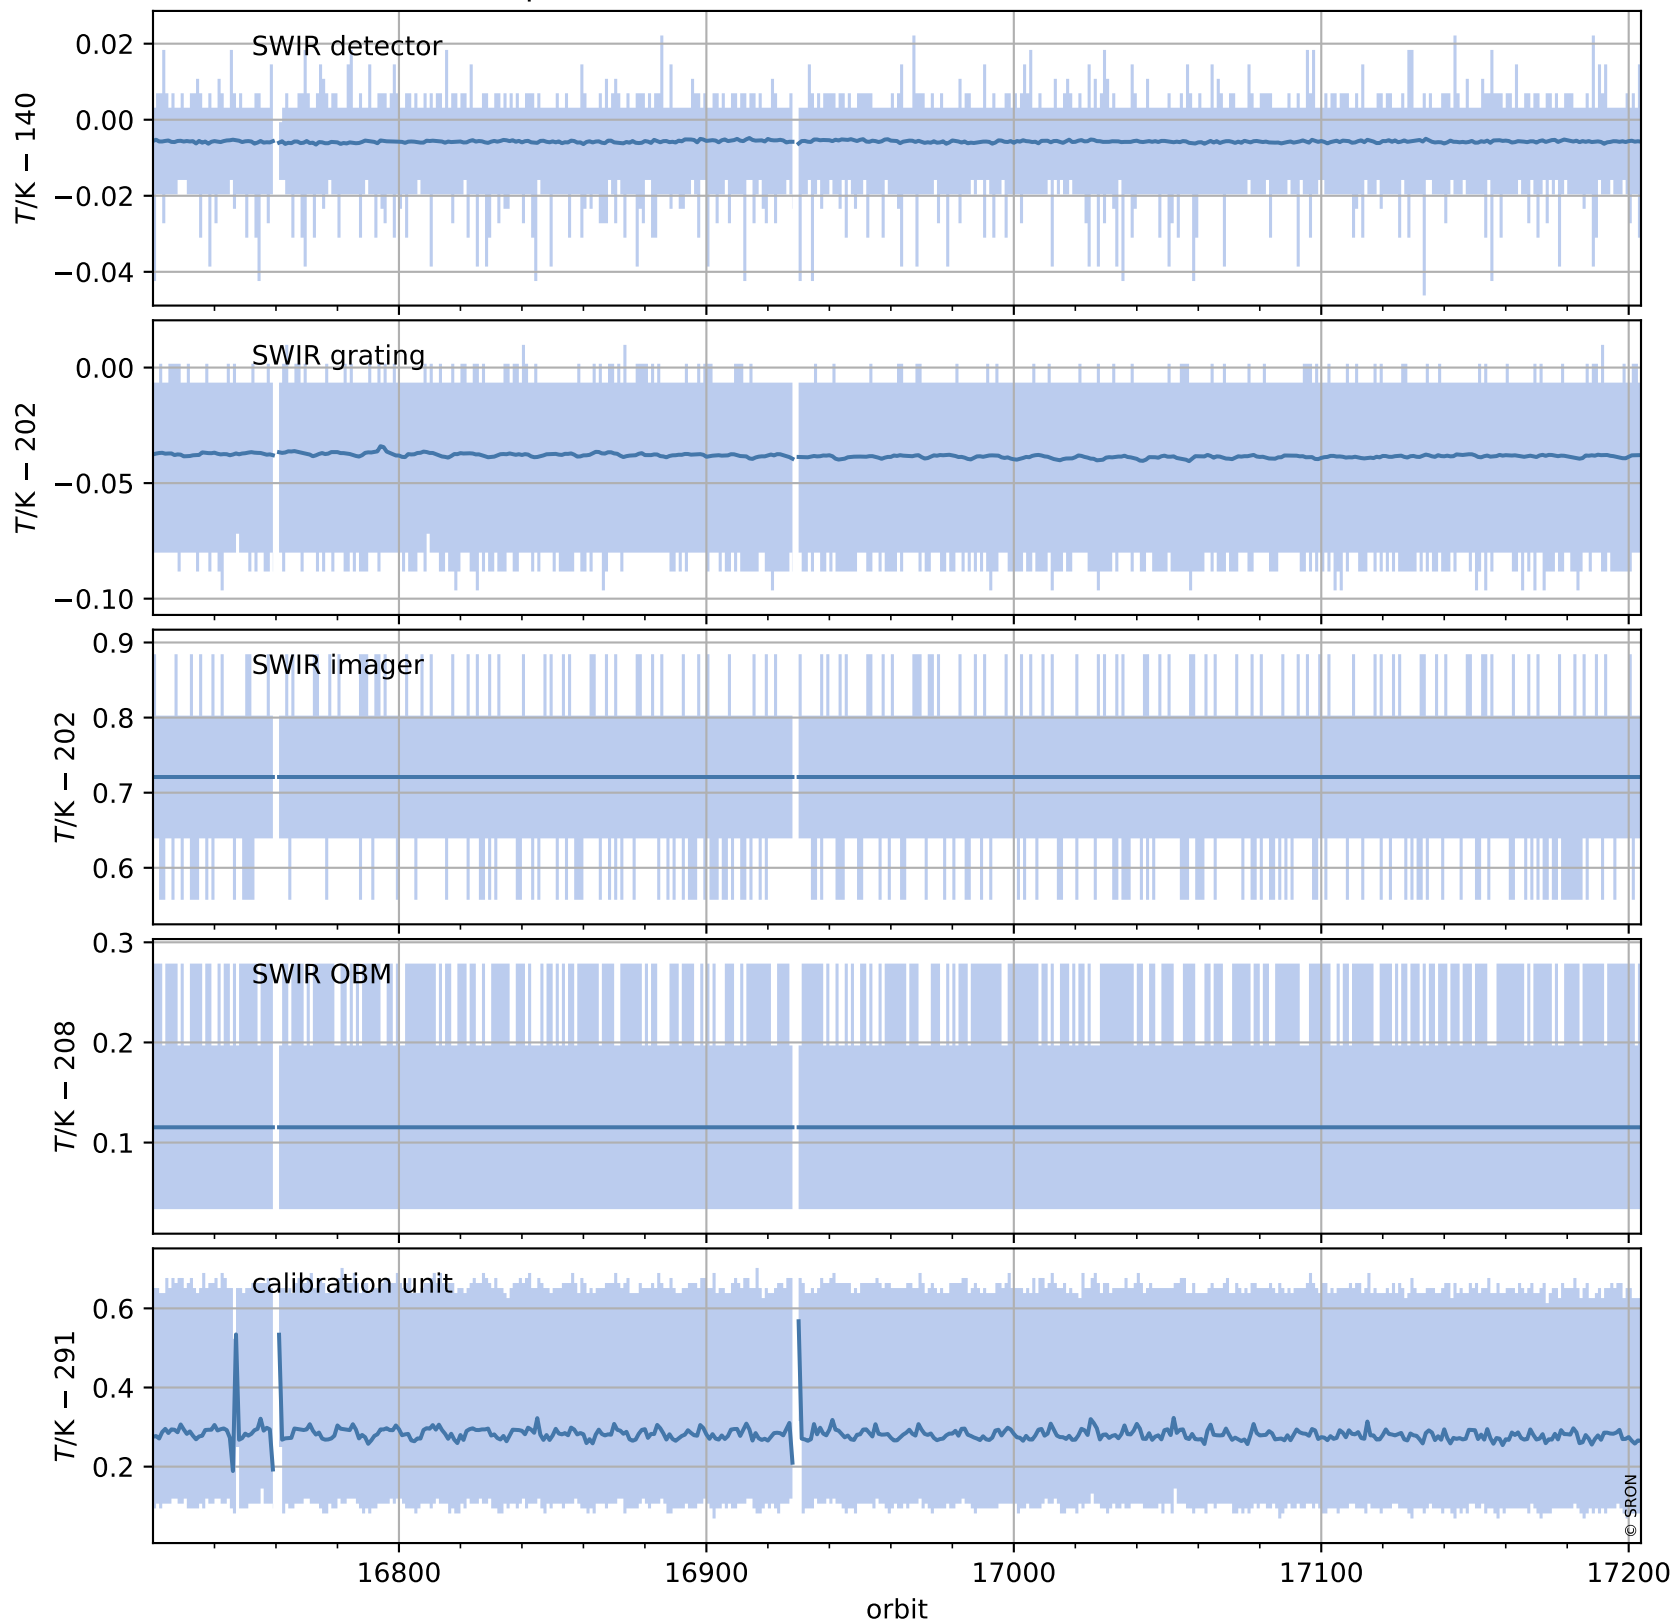

# Tropomi SWIR housekeeping data

orbits : [17190, 17204]  
coverage : 2021-02-06 / 2021-02-07  
created : 2023-08-21T09:09:02

## Temperature of sensors relevant for SWIR (one day)

# Tropomi SWIR housekeeping data

orbits : [16720, 17204]  
coverage : 2021-01-03 / 2021-02-07  
created : 2023-08-21T09:09:02

## Temperature of sensors relevant for SWIR (last month)