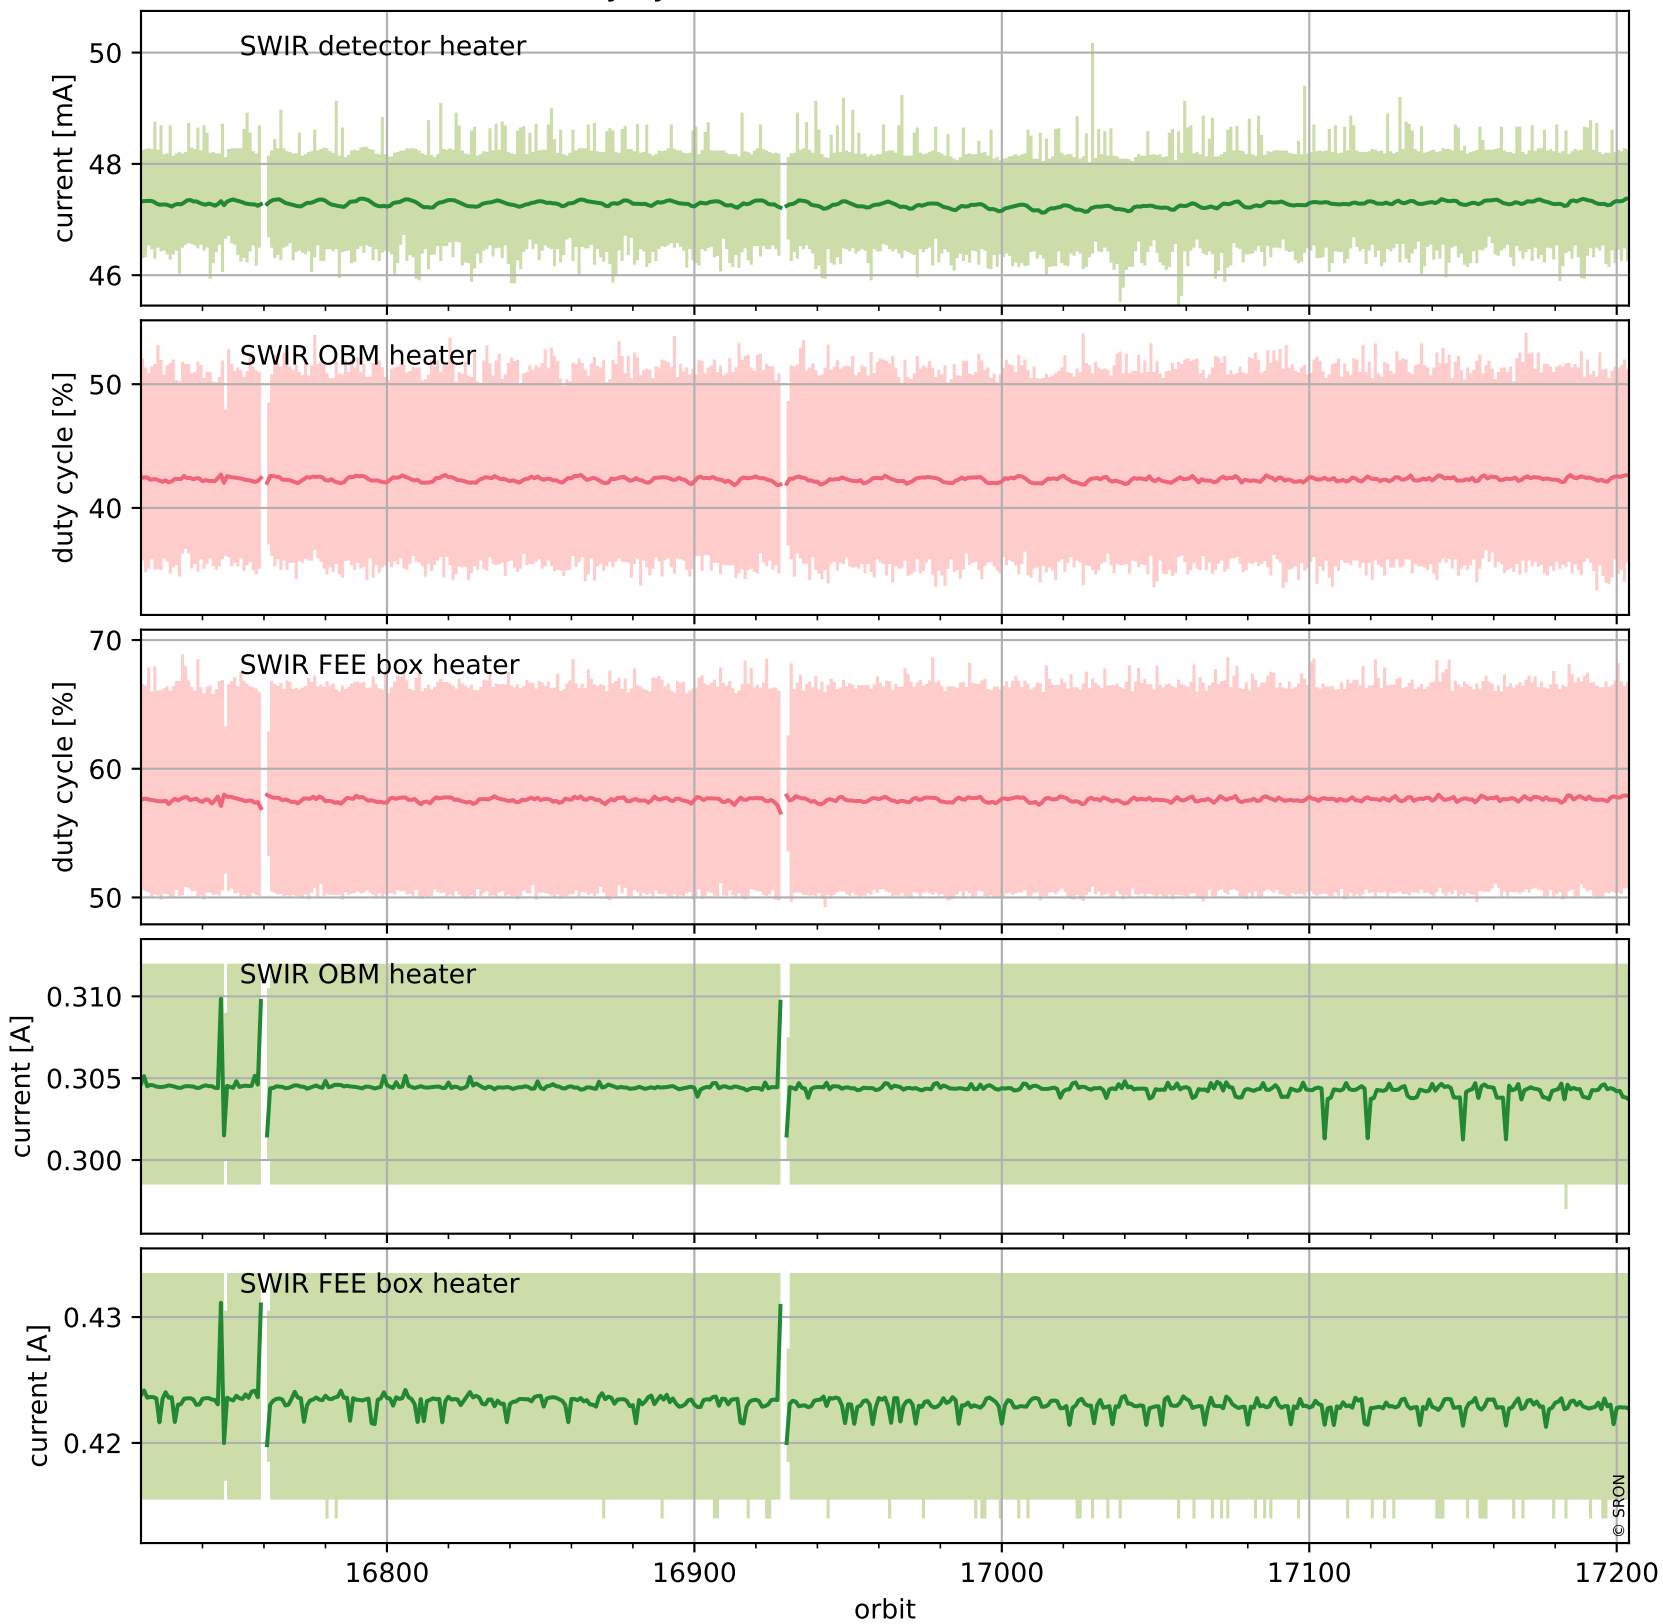

Tropomi SWIR housekeeping data

orbits : [16720, 17204]
coverage : 2021-01-03 / 2021-02-07
created : 2023-08-21T09:09:03

Current and duty cycle of 3 heaters relevant for SWIR (last month)