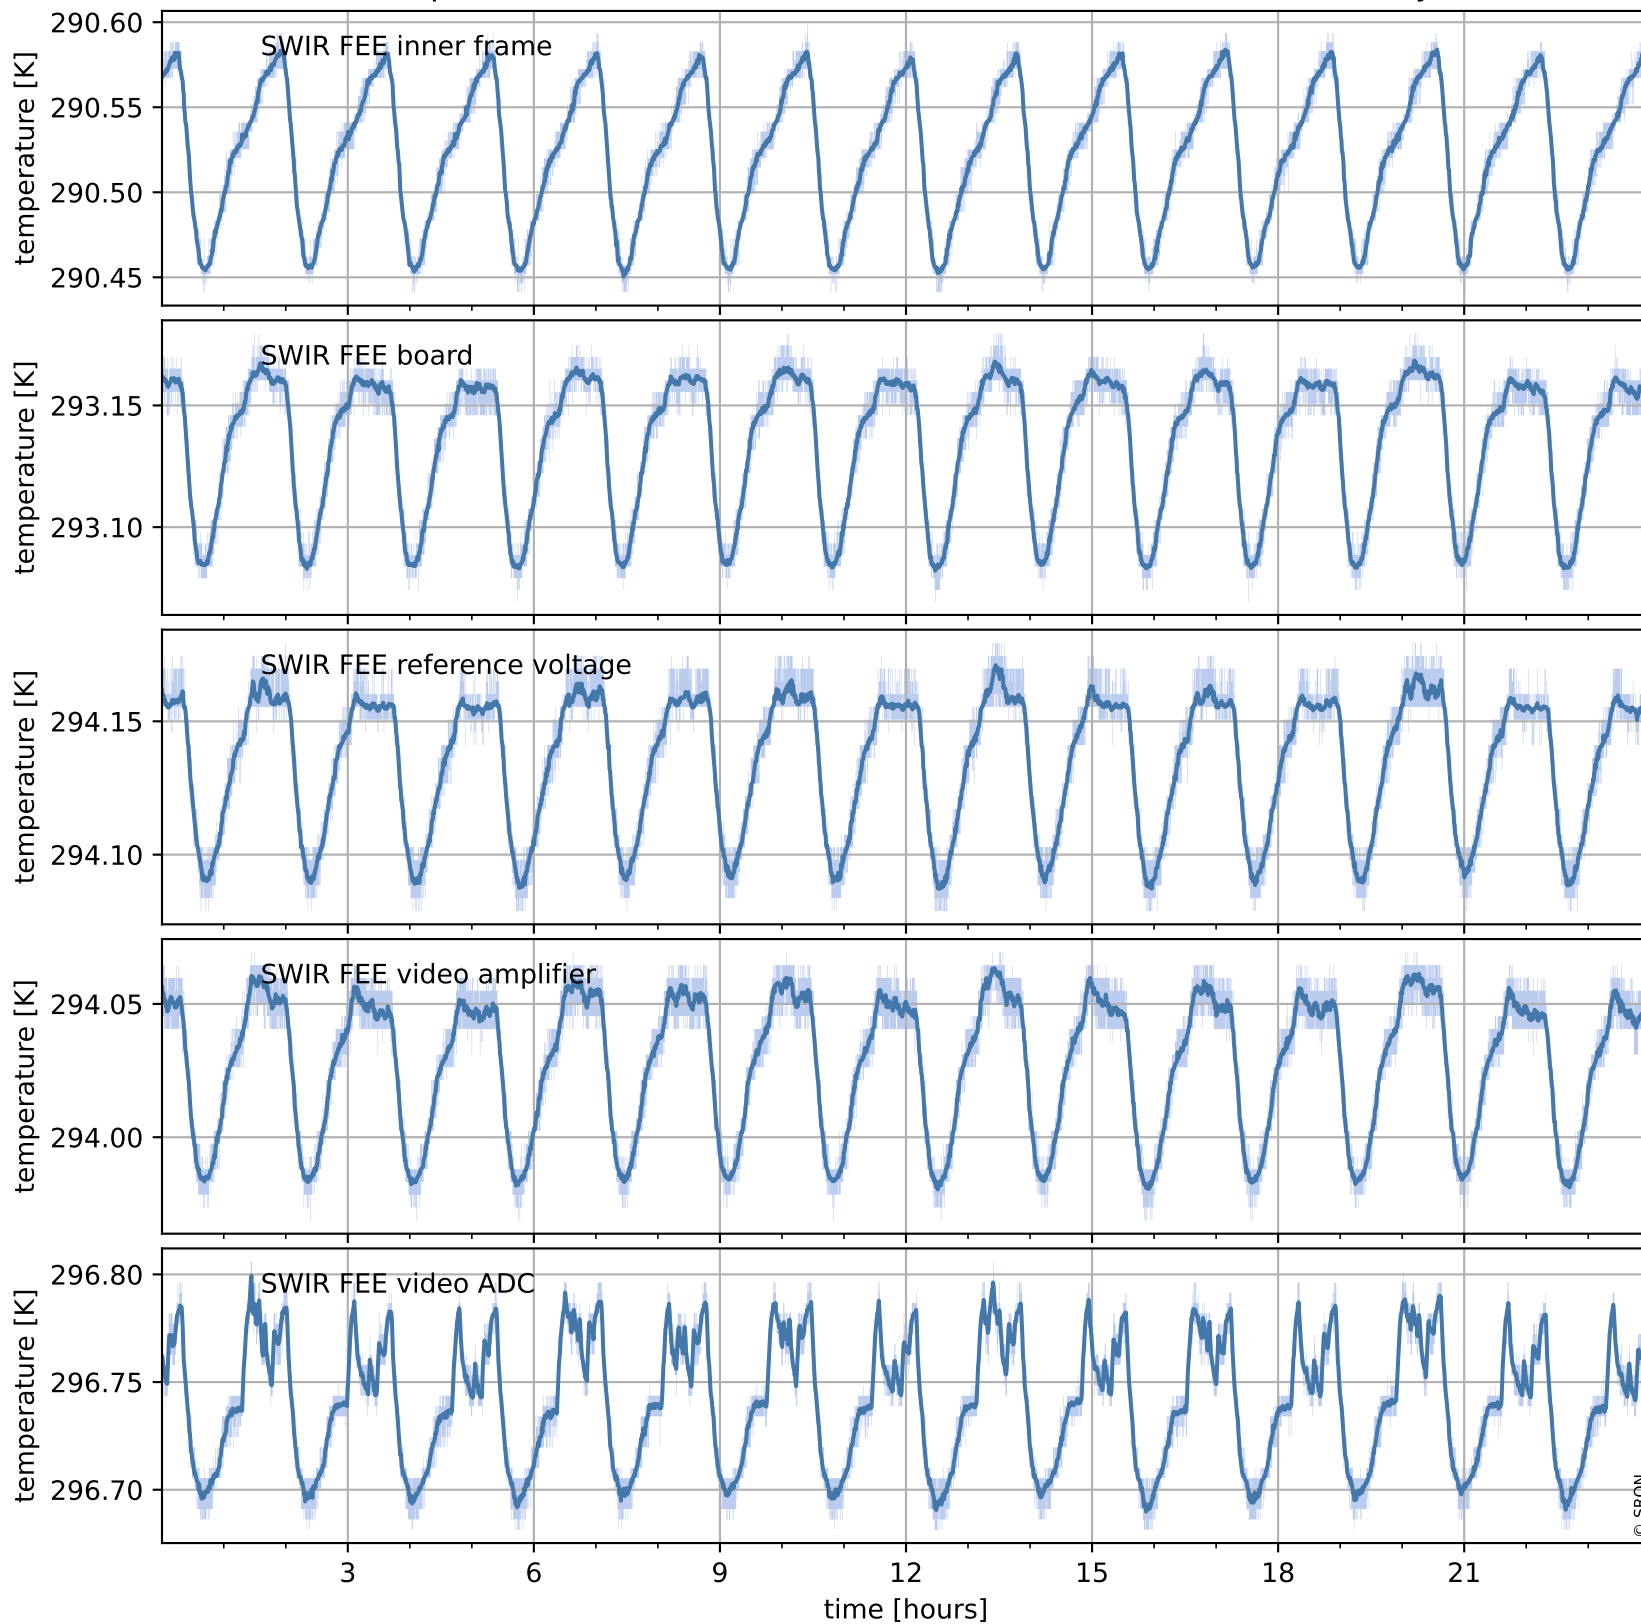

Tropomi SWIR housekeeping data

orbits : [17205, 17218]
coverage : 2021-02-07 / 2021-02-08
created : 2023-08-21T09:09:06

Temperature of sensors at the SWIR front-end electronics (one day)