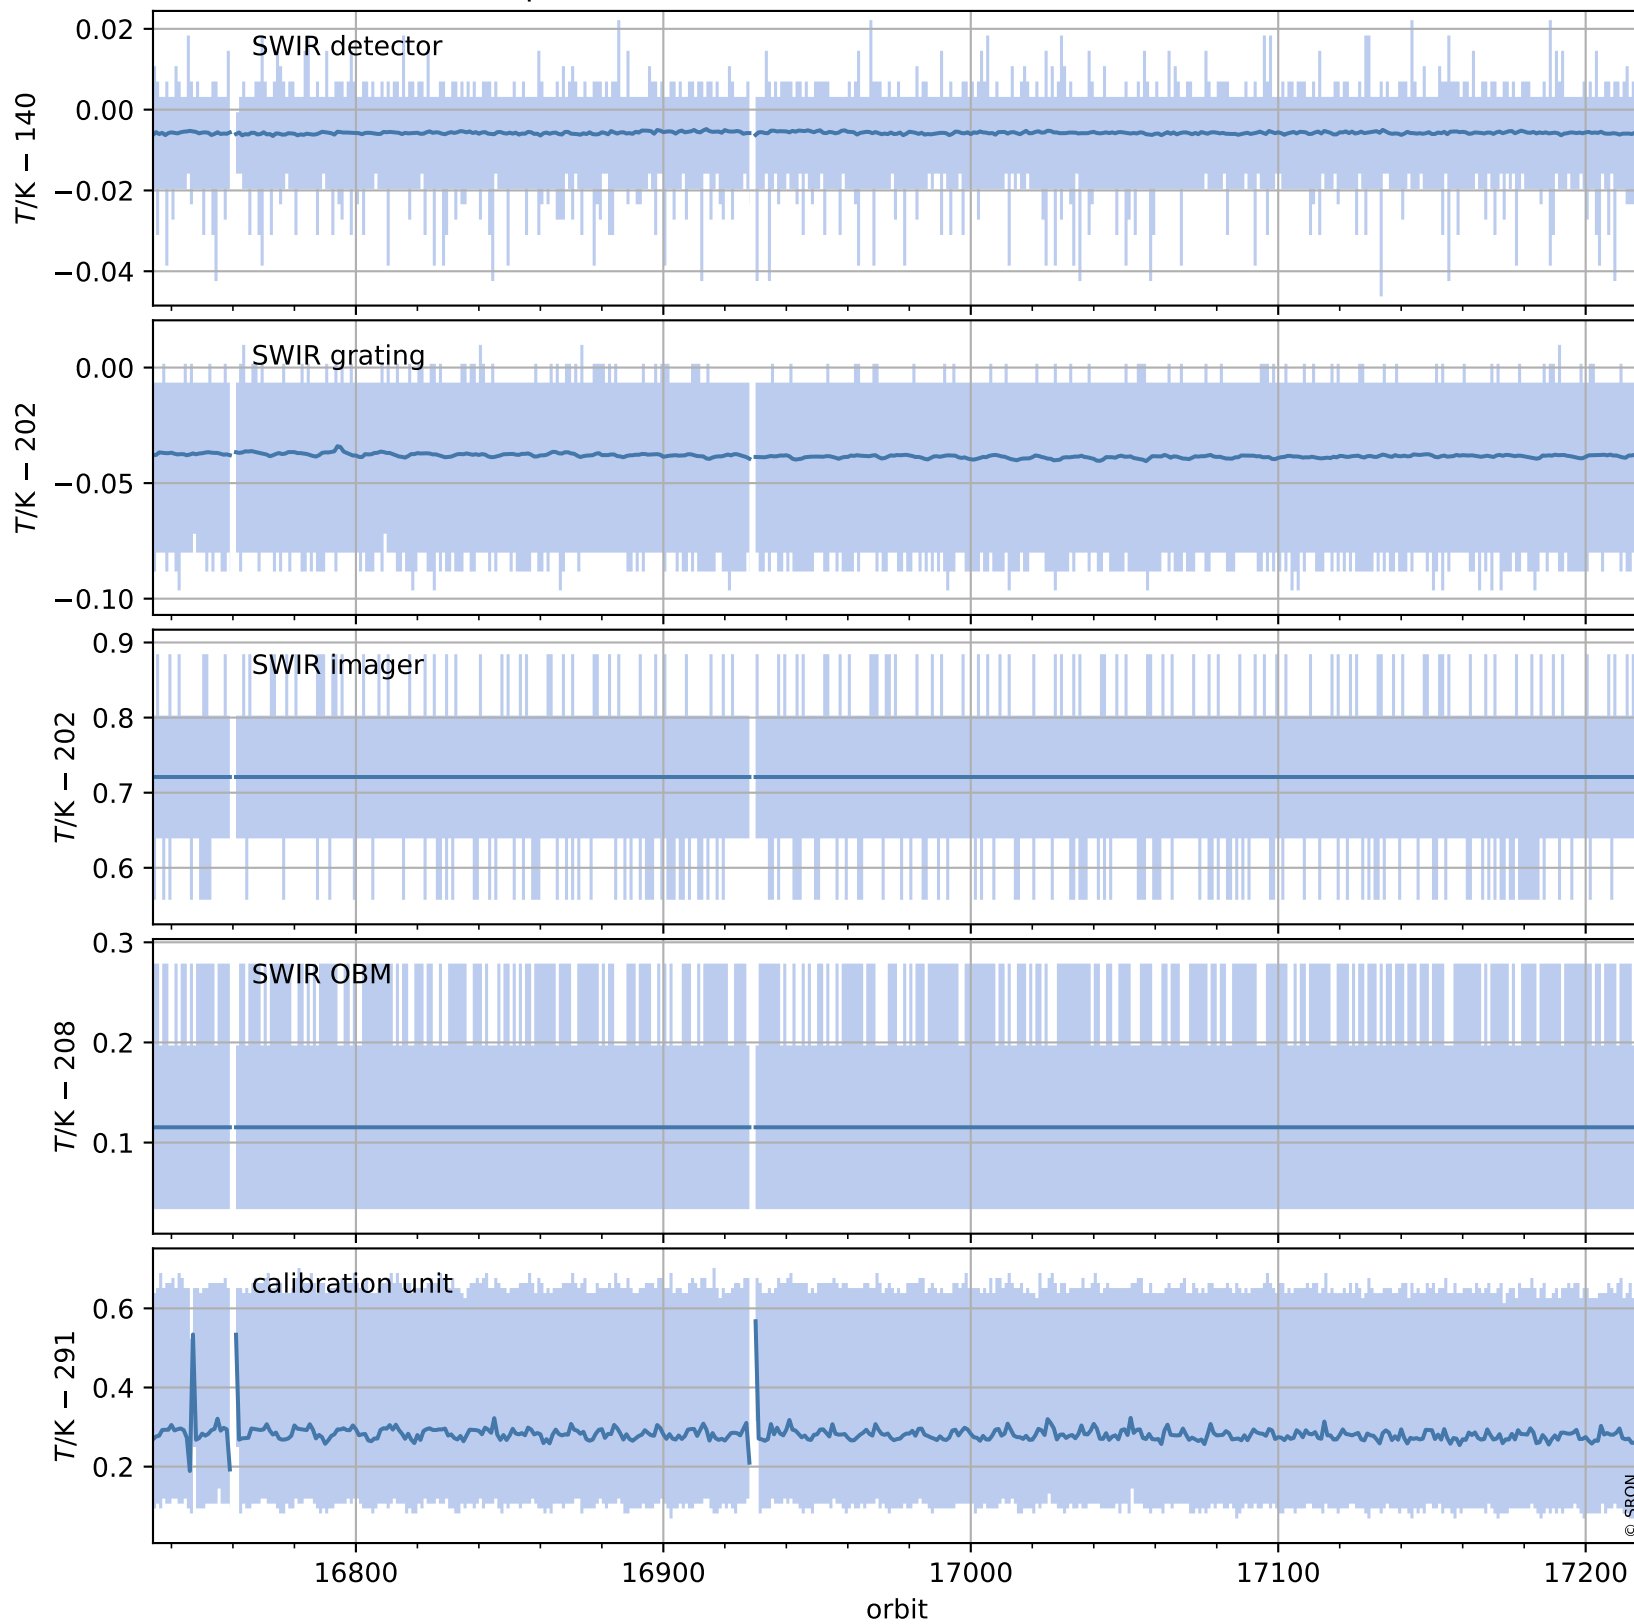

# Tropomi SWIR housekeeping data

orbits : [17205, 17218]  
coverage : 2021-02-07 / 2021-02-08  
created : 2023-08-21T09:09:04

## Temperature of sensors relevant for SWIR (one day)

# Tropomi SWIR housekeeping data

orbits : [16734, 17218]  
coverage : 2021-01-04 / 2021-02-08  
created : 2023-08-21T09:09:05

## Temperature of sensors relevant for SWIR (last month)