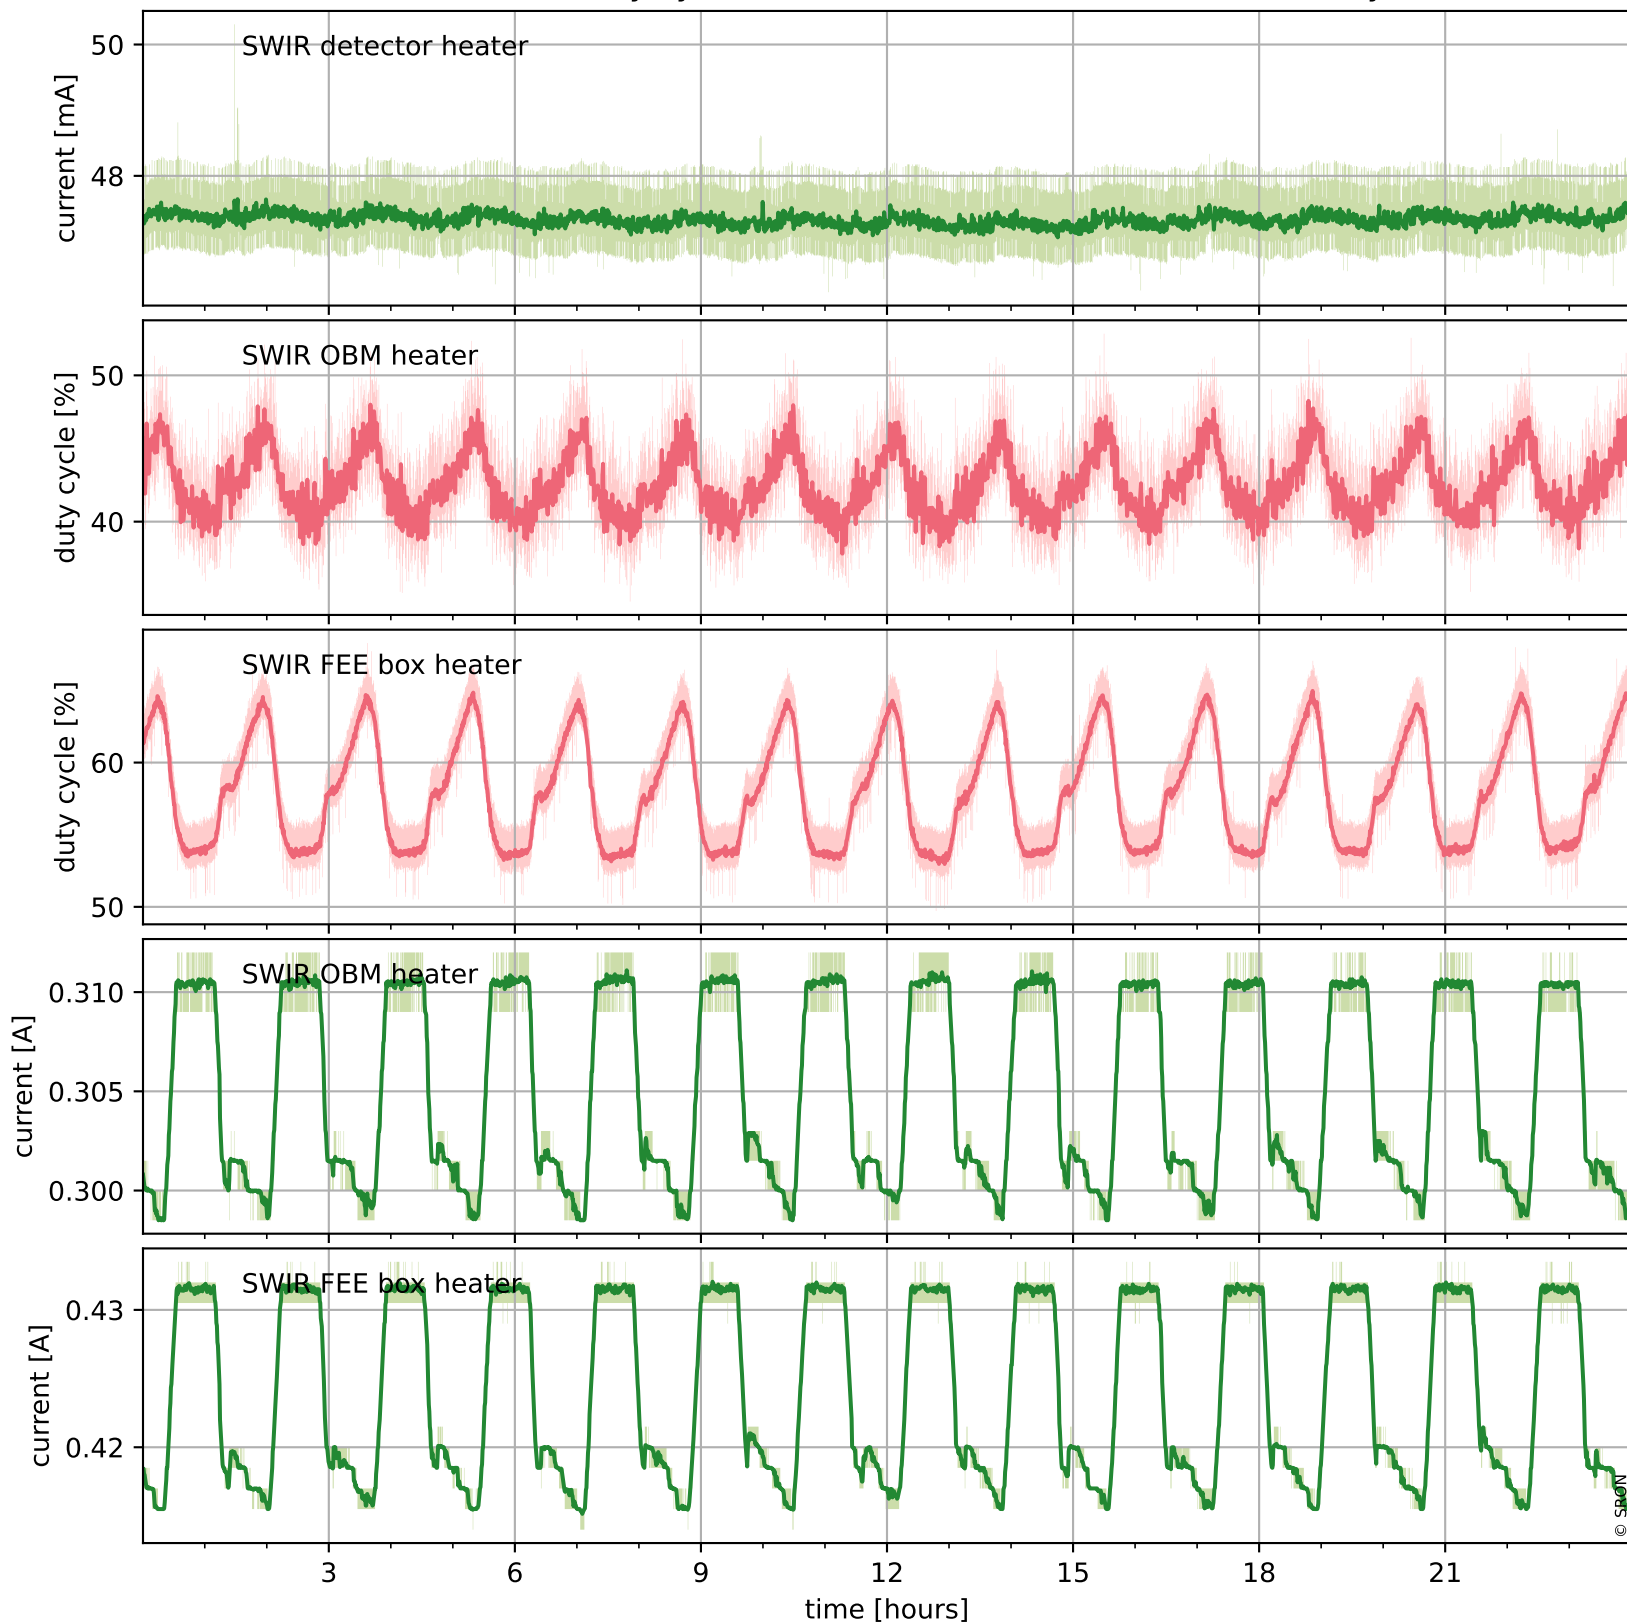

Tropomi SWIR housekeeping data

orbits : [17205, 17218]
coverage : 2021-02-07 / 2021-02-08
created : 2023-08-21T09:09:05

Current and duty cycle of 3 heaters relevant for SWIR (one day)