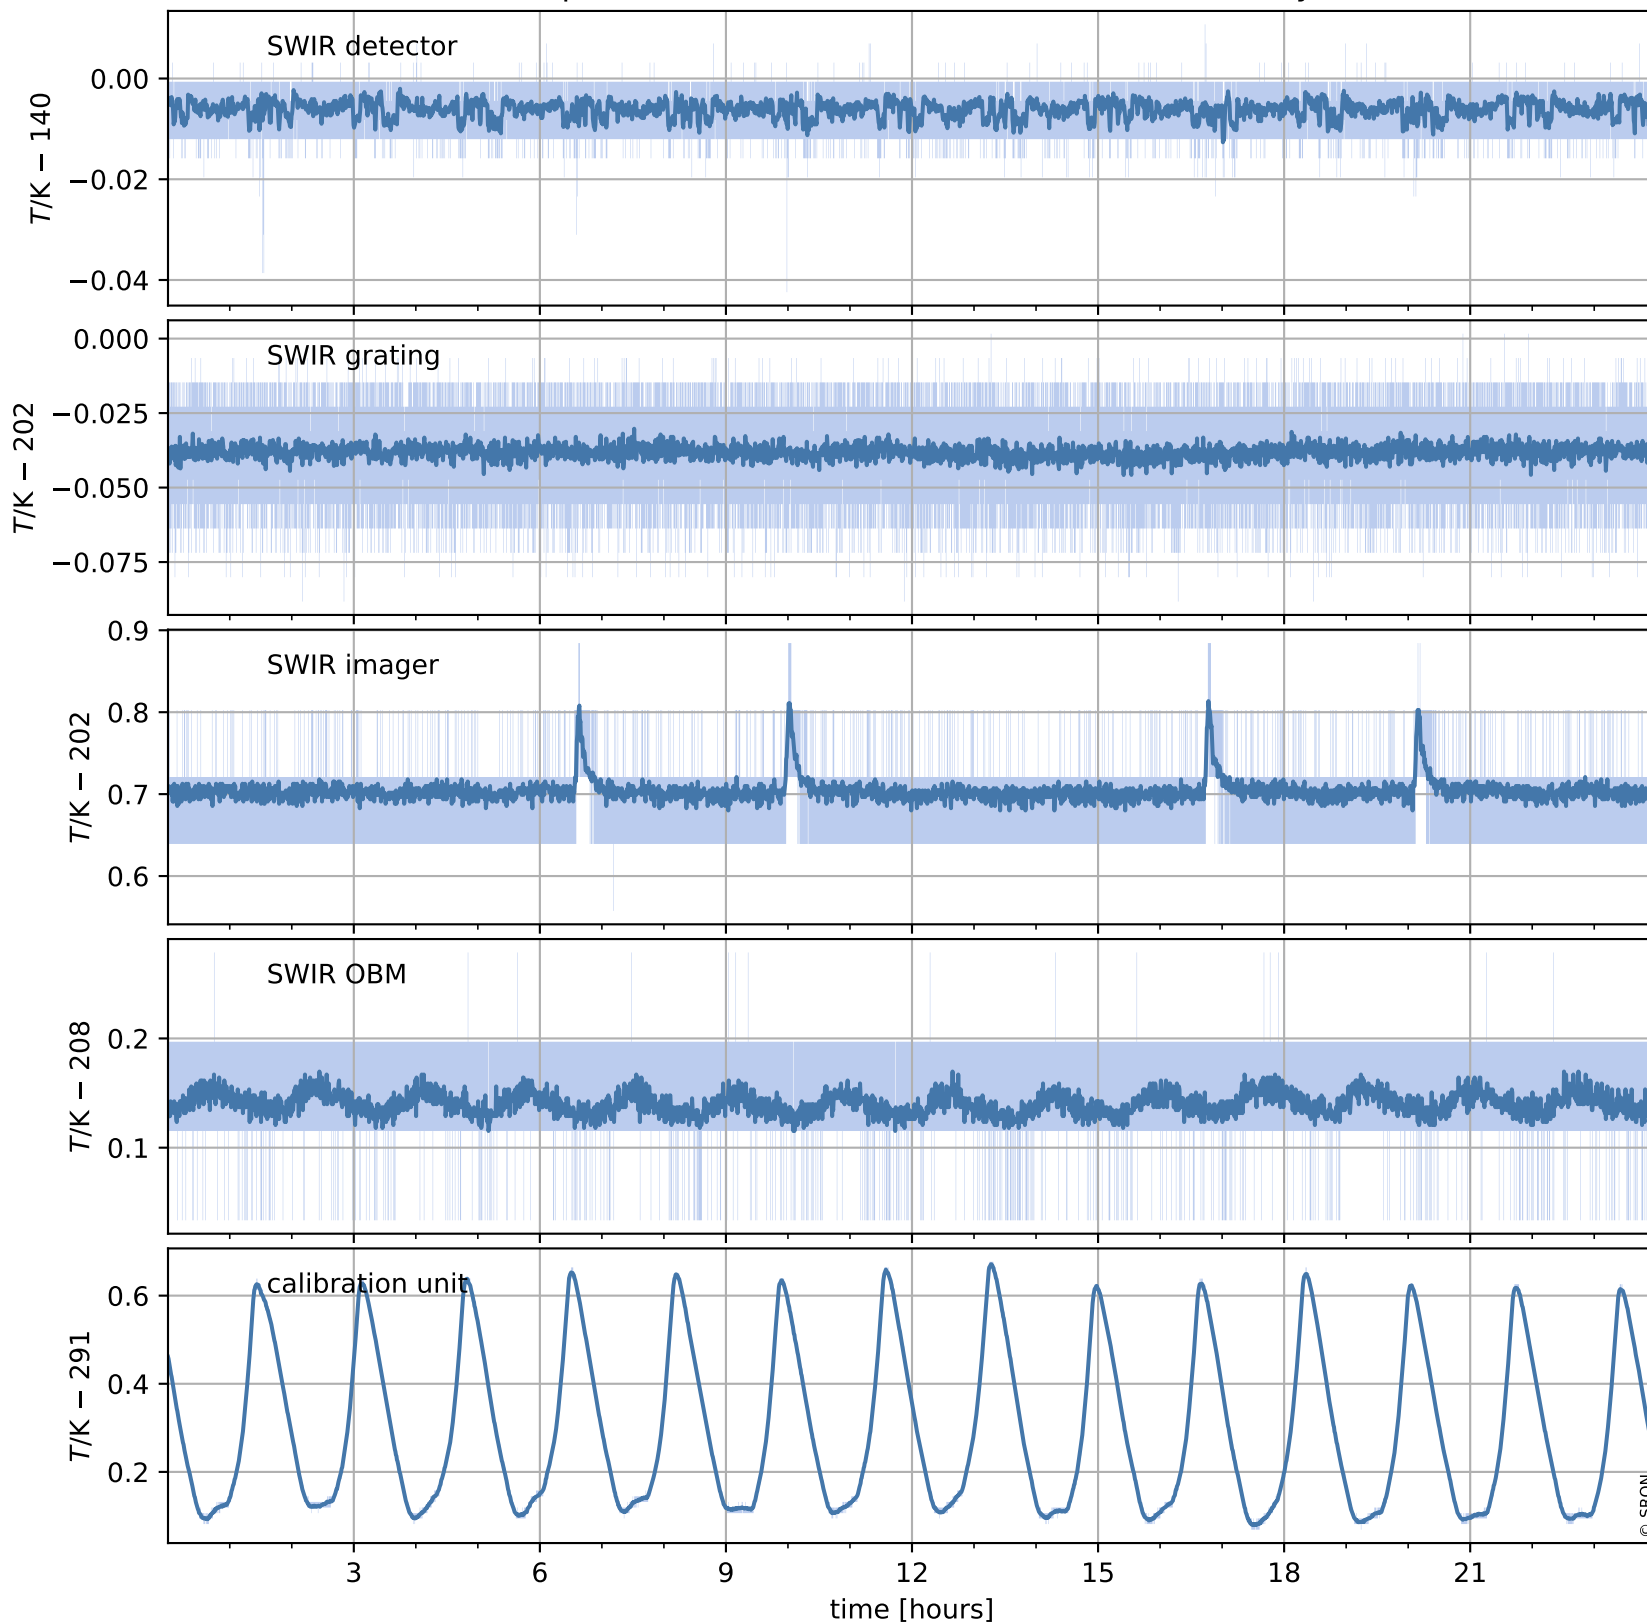

# Tropomi SWIR housekeeping data

orbits : [17205, 17218]  
coverage : 2021-02-07 / 2021-02-08  
created : 2023-08-21T09:09:04

## Temperature of sensors relevant for SWIR (one day)

## Temperature of sensors relevant for SWIR (last month)