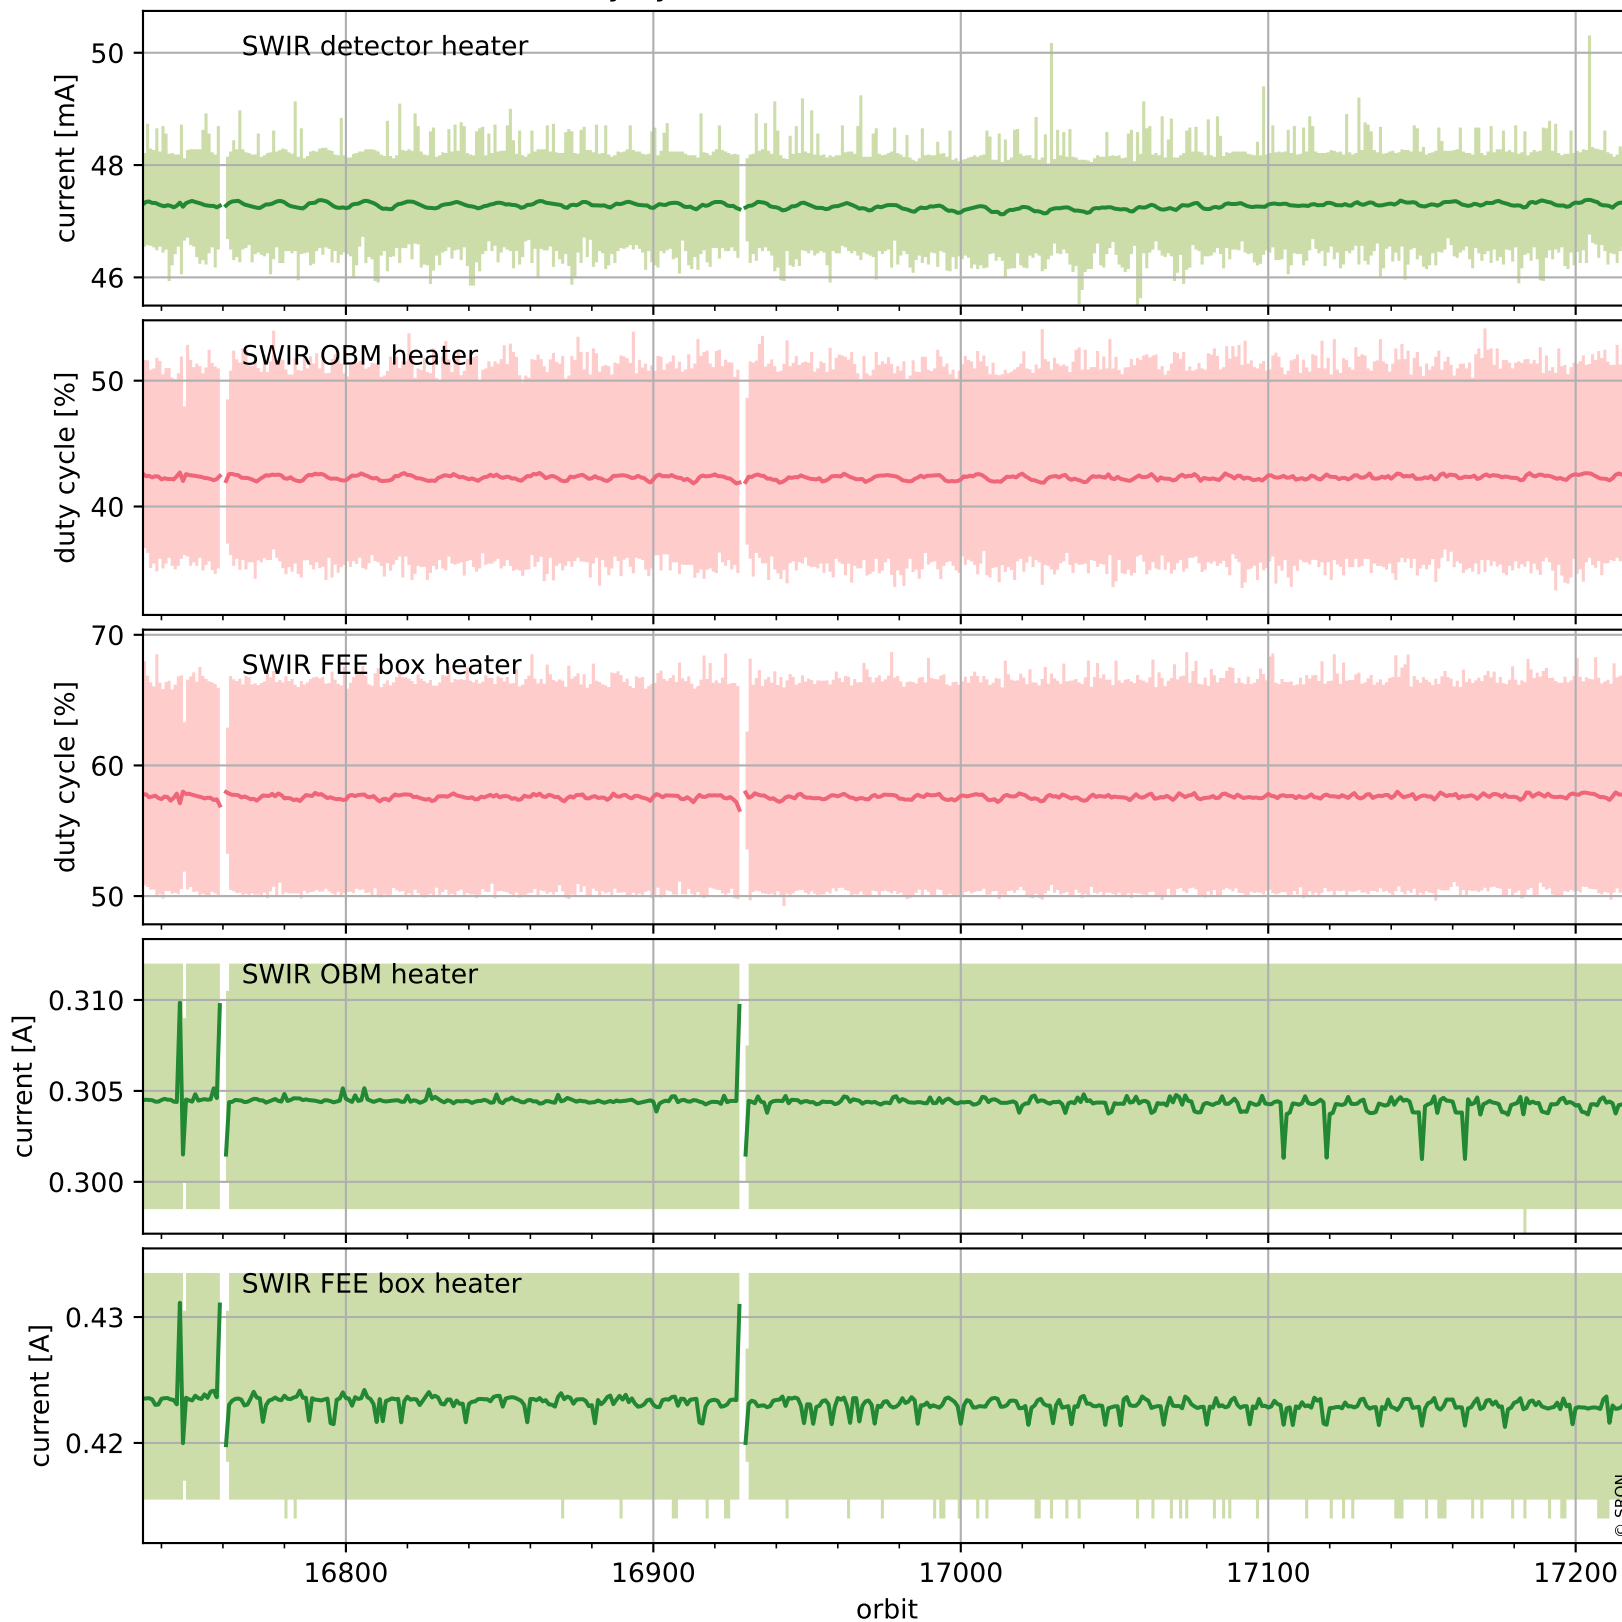

Tropomi SWIR housekeeping data

orbits : [16734, 17218]
coverage : 2021-01-04 / 2021-02-08
created : 2023-08-21T09:09:06

Current and duty cycle of 3 heaters relevant for SWIR (last month)