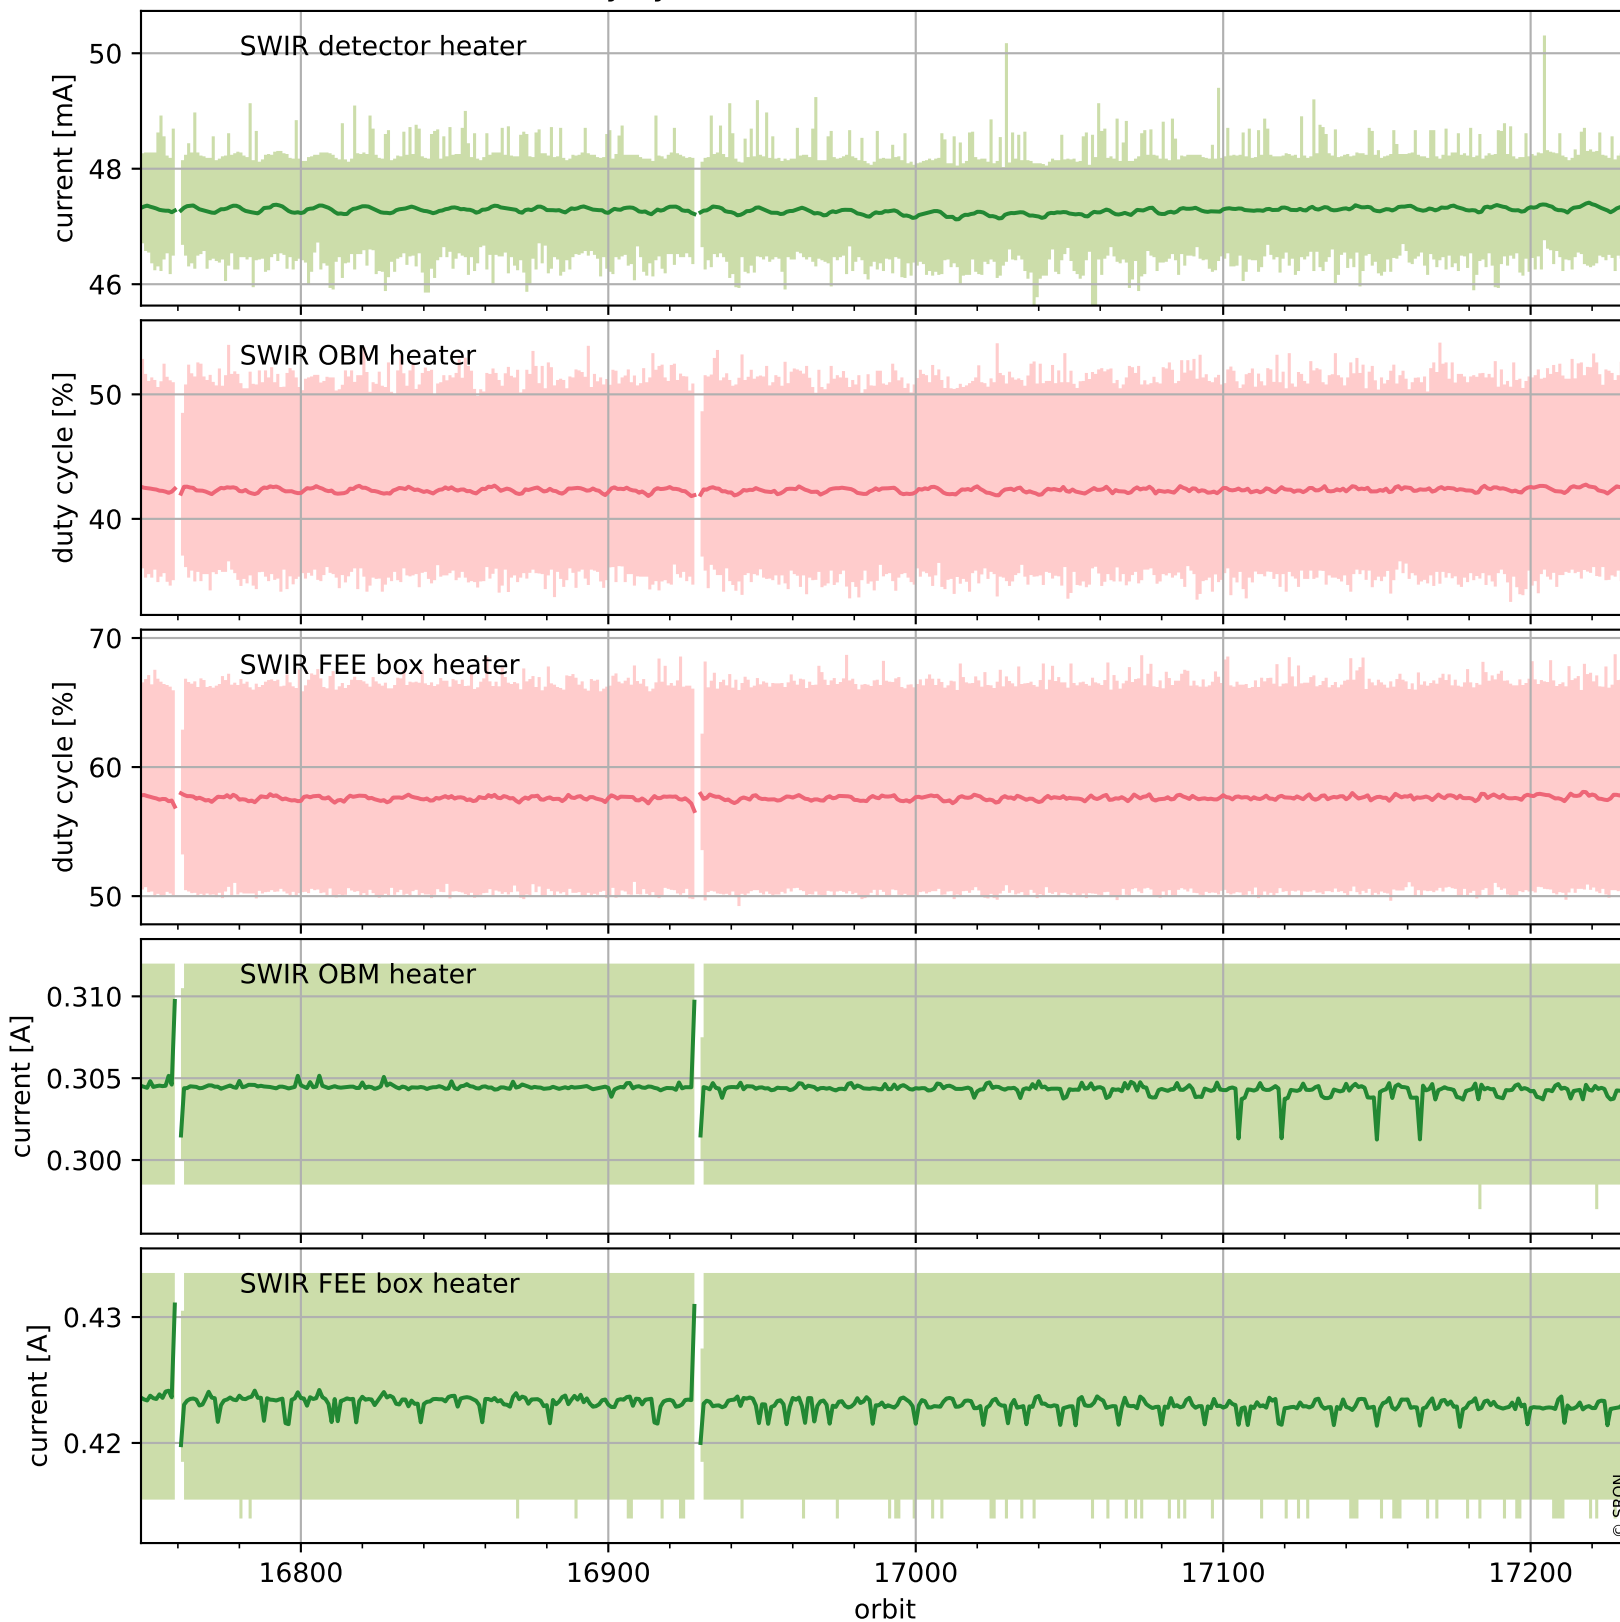

Tropomi SWIR housekeeping data

orbits : [17219, 17232]
coverage : 2021-02-08 / 2021-02-09
created : 2023-08-21T09:09:07

Temperature of sensors relevant for SWIR (one day)

Tropomi SWIR housekeeping data

orbits : [16748, 17232]
coverage : 2021-01-05 / 2021-02-09
created : 2023-08-21T09:09:07

Temperature of sensors relevant for SWIR (last month)

Tropomi SWIR housekeeping data

orbits : [17219, 17232]
coverage : 2021-02-08 / 2021-02-09
created : 2023-08-21T09:09:08

Current and duty cycle of 3 heaters relevant for SWIR (one day)

Tropomi SWIR housekeeping data

orbits : [16748, 17232]
coverage : 2021-01-05 / 2021-02-09
created : 2023-08-21T09:09:08

Current and duty cycle of 3 heaters relevant for SWIR (last month)

Tropomi SWIR housekeeping data

orbits : [17219, 17232]
coverage : 2021-02-08 / 2021-02-09
created : 2023-08-21T09:09:08

Temperature of sensors at the SWIR front-end electronics (one day)

Tropomi SWIR housekeeping data

orbits : [16748, 17232]
coverage : 2021-01-05 / 2021-02-09
created : 2023-08-21T09:09:09