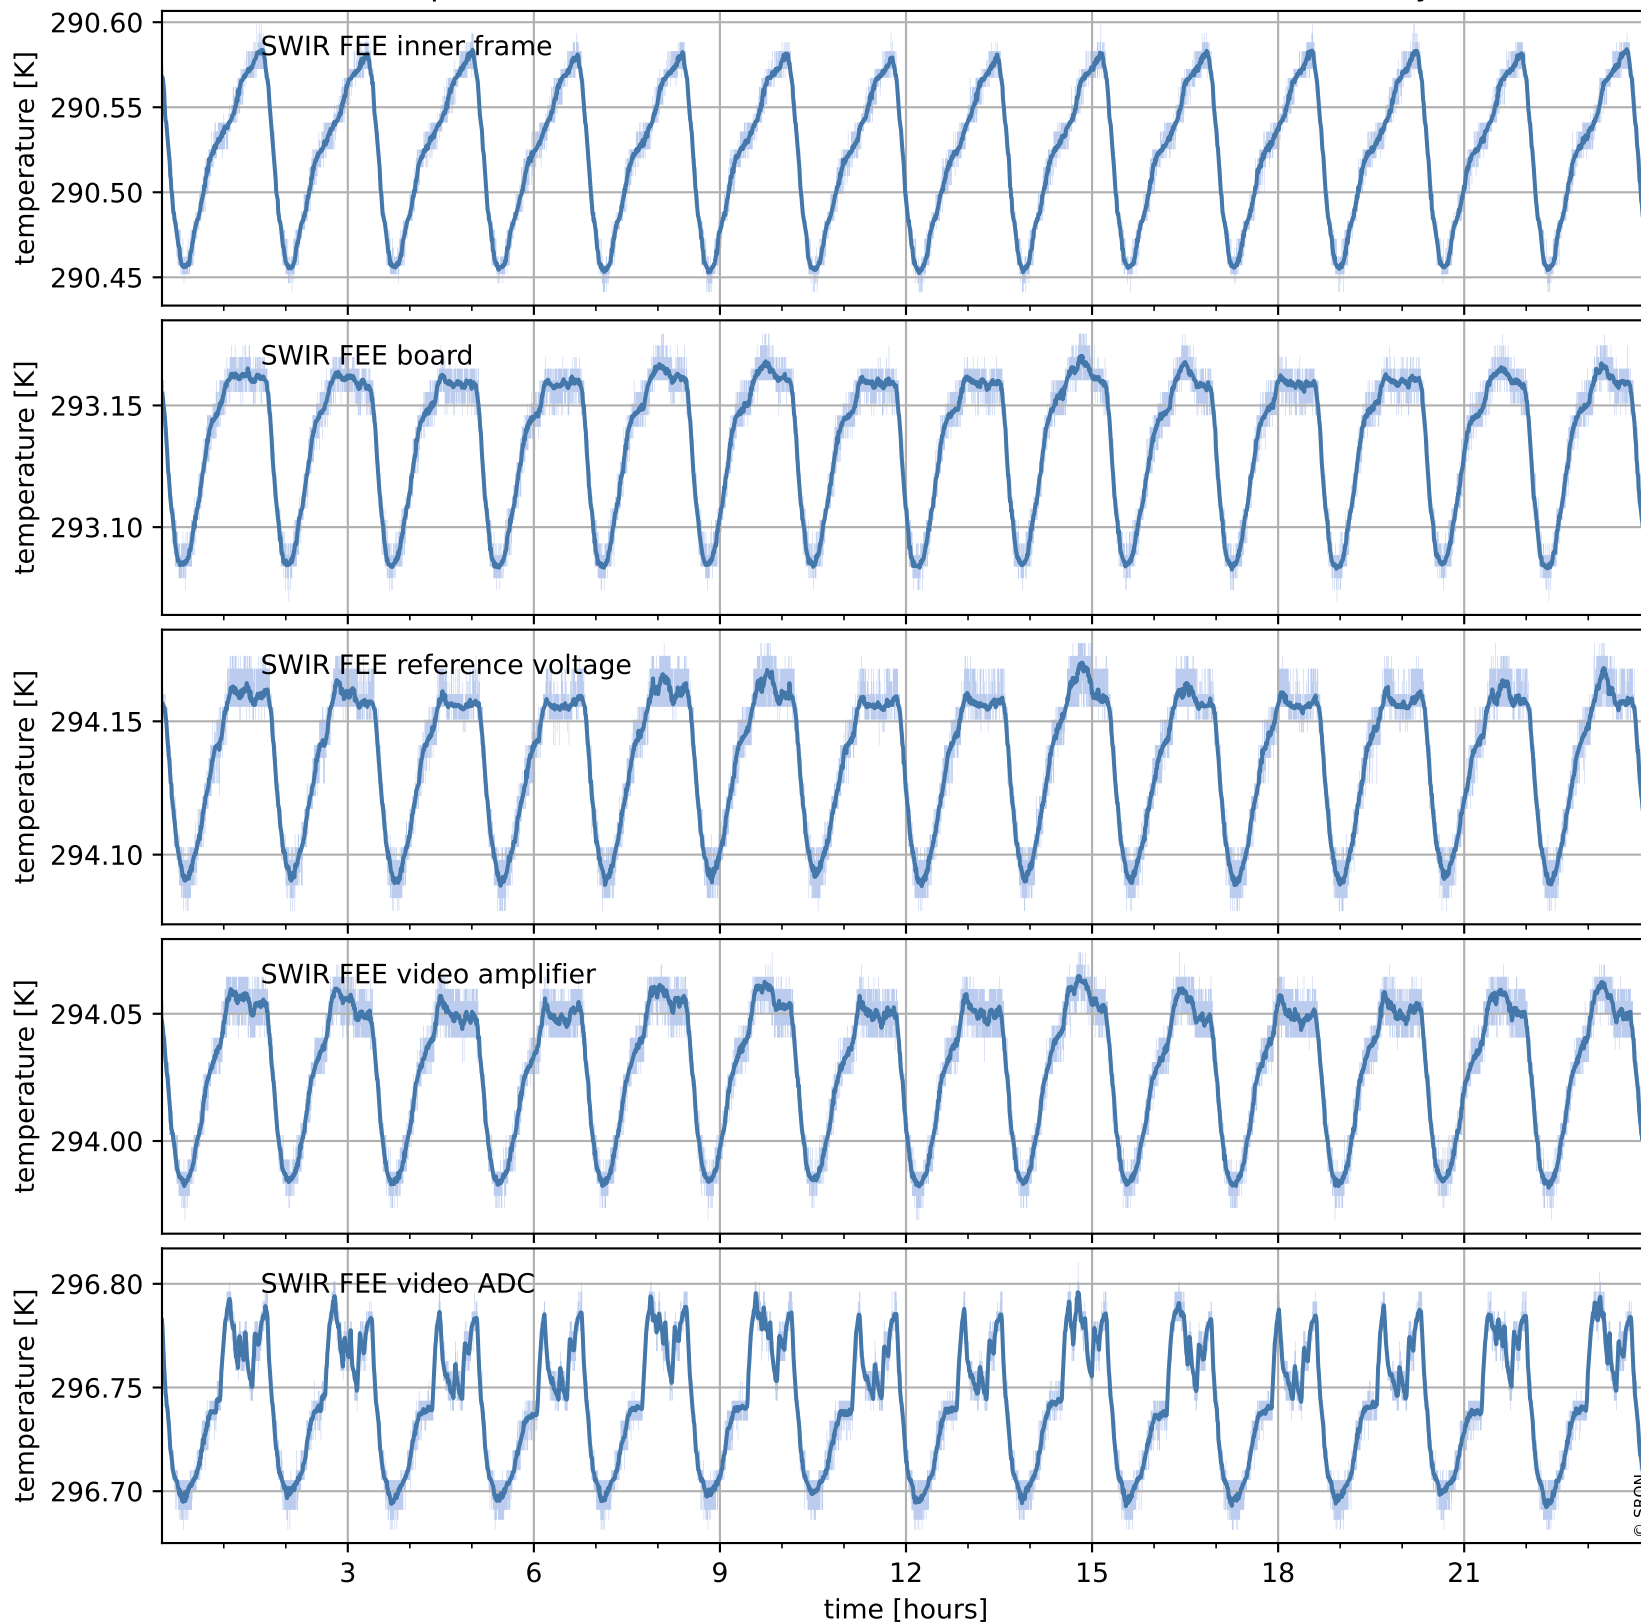

Tropomi SWIR housekeeping data

orbits : [17219, 17232]
coverage : 2021-02-08 / 2021-02-09
created : 2023-08-21T09:09:07

Temperature of sensors relevant for SWIR (one day)

Tropomi SWIR housekeeping data

orbits : [16748, 17232]
coverage : 2021-01-05 / 2021-02-09
created : 2023-08-21T09:09:07

Temperature of sensors relevant for SWIR (last month)

Tropomi SWIR housekeeping data

orbits : [17219, 17232]
coverage : 2021-02-08 / 2021-02-09
created : 2023-08-21T09:09:08

Current and duty cycle of 3 heaters relevant for SWIR (one day)

Tropomi SWIR housekeeping data

orbits : [16748, 17232]
coverage : 2021-01-05 / 2021-02-09
created : 2023-08-21T09:09:08

Current and duty cycle of 3 heaters relevant for SWIR (last month)

Tropomi SWIR housekeeping data

orbits : [17219, 17232]
coverage : 2021-02-08 / 2021-02-09
created : 2023-08-21T09:09:08

Temperature of sensors at the SWIR front-end electronics (one day)

Tropomi SWIR housekeeping data

orbits : [16748, 17232]
coverage : 2021-01-05 / 2021-02-09
created : 2023-08-21T09:09:09