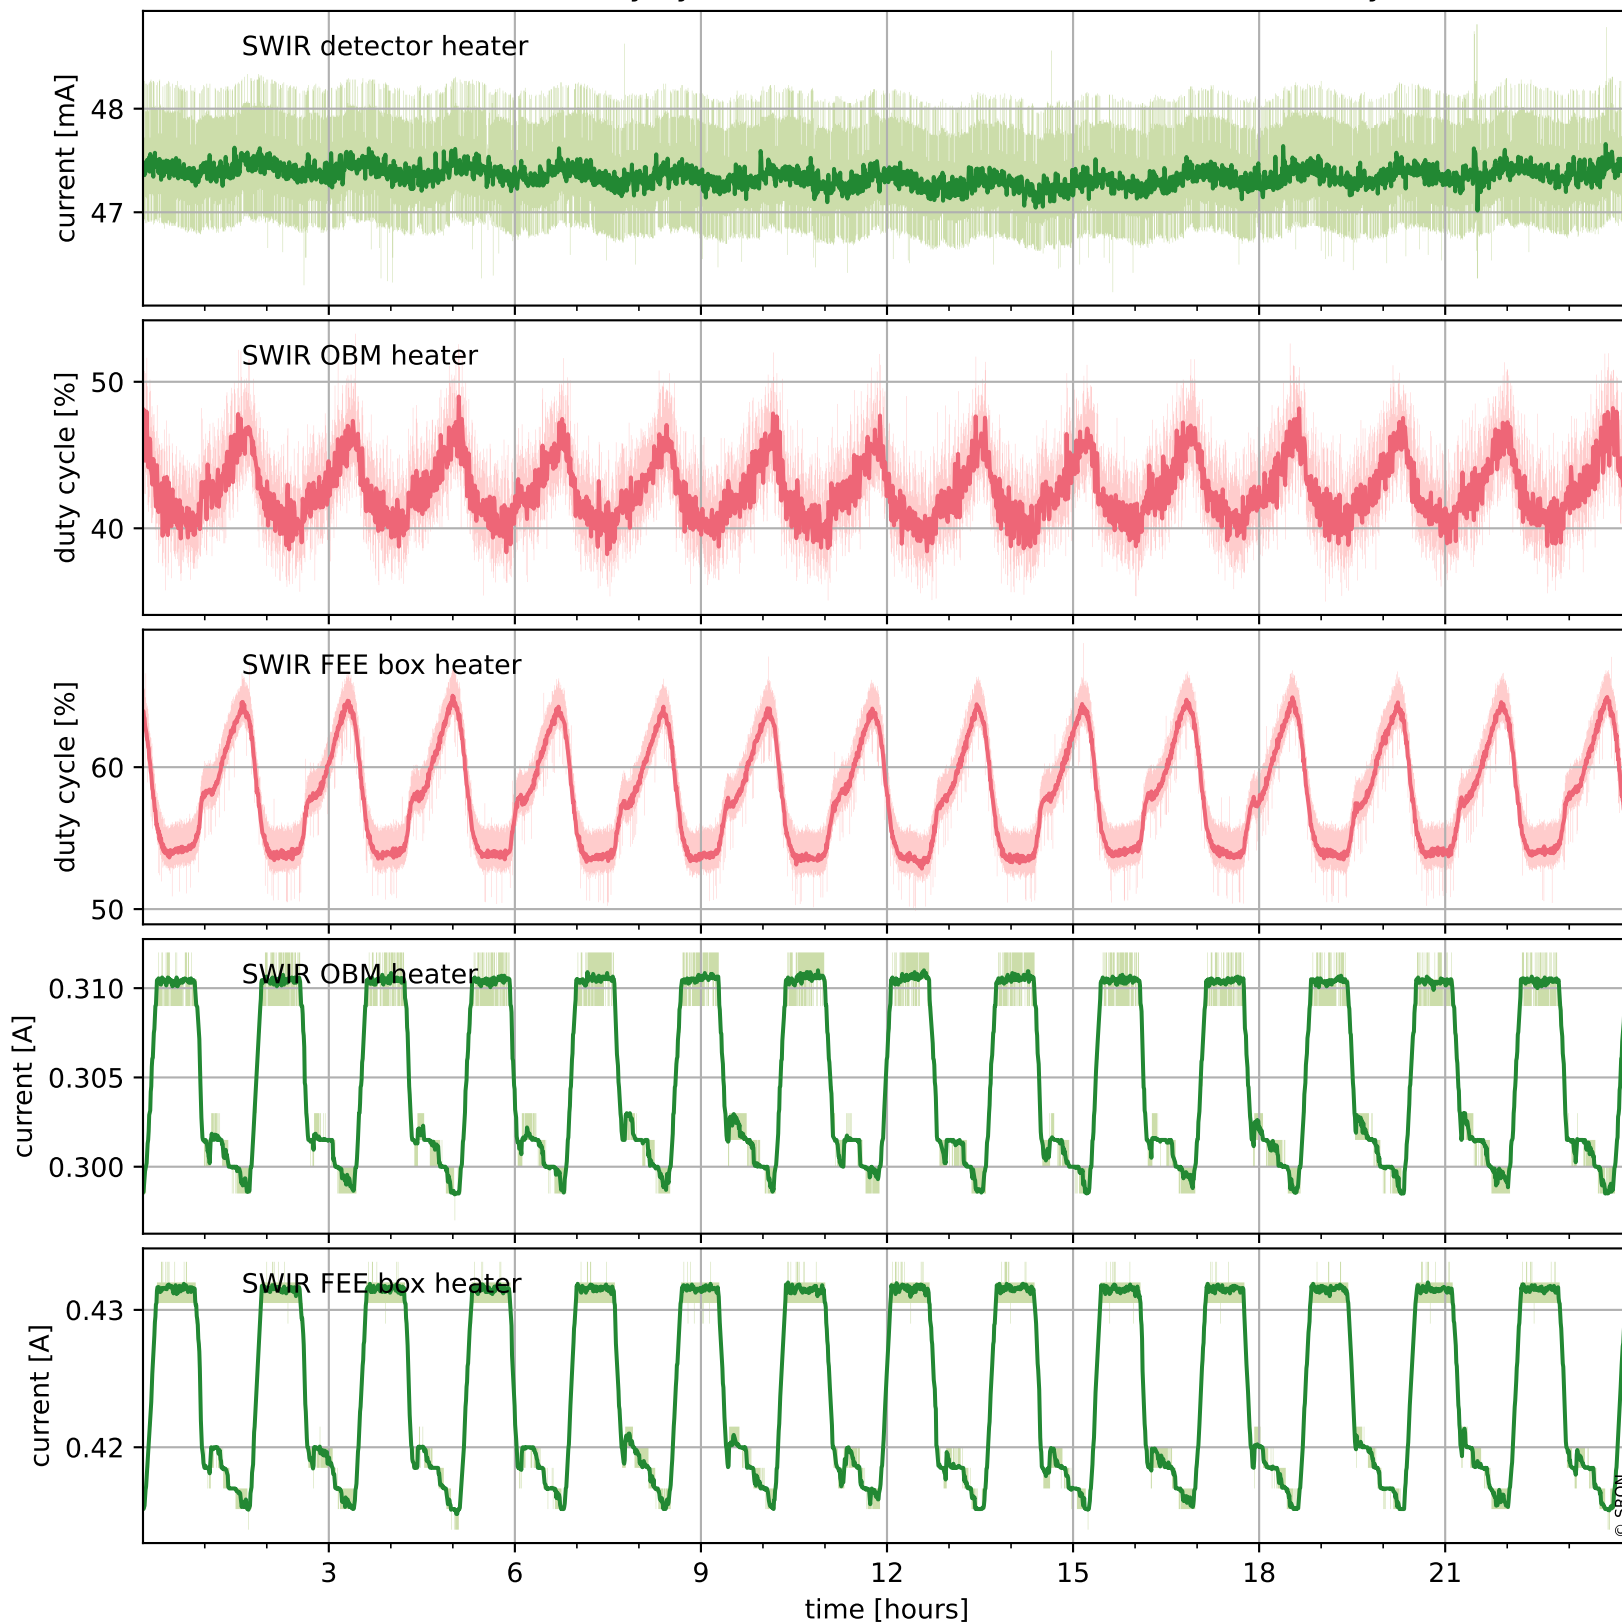

Tropomi SWIR housekeeping data

orbits : [17219, 17232]
coverage : 2021-02-08 / 2021-02-09
created : 2023-08-21T09:09:07

Temperature of sensors relevant for SWIR (one day)

Tropomi SWIR housekeeping data

orbits : [16748, 17232]
coverage : 2021-01-05 / 2021-02-09
created : 2023-08-21T09:09:07

Temperature of sensors relevant for SWIR (last month)

Tropomi SWIR housekeeping data

orbits : [17219, 17232]
coverage : 2021-02-08 / 2021-02-09
created : 2023-08-21T09:09:08

Current and duty cycle of 3 heaters relevant for SWIR (one day)

Tropomi SWIR housekeeping data

orbits : [16748, 17232]
coverage : 2021-01-05 / 2021-02-09
created : 2023-08-21T09:09:08

Current and duty cycle of 3 heaters relevant for SWIR (last month)

Tropomi SWIR housekeeping data

orbits : [17219, 17232]
coverage : 2021-02-08 / 2021-02-09
created : 2023-08-21T09:09:08

Temperature of sensors at the SWIR front-end electronics (one day)

Tropomi SWIR housekeeping data

orbits : [16748, 17232]
coverage : 2021-01-05 / 2021-02-09
created : 2023-08-21T09:09:09