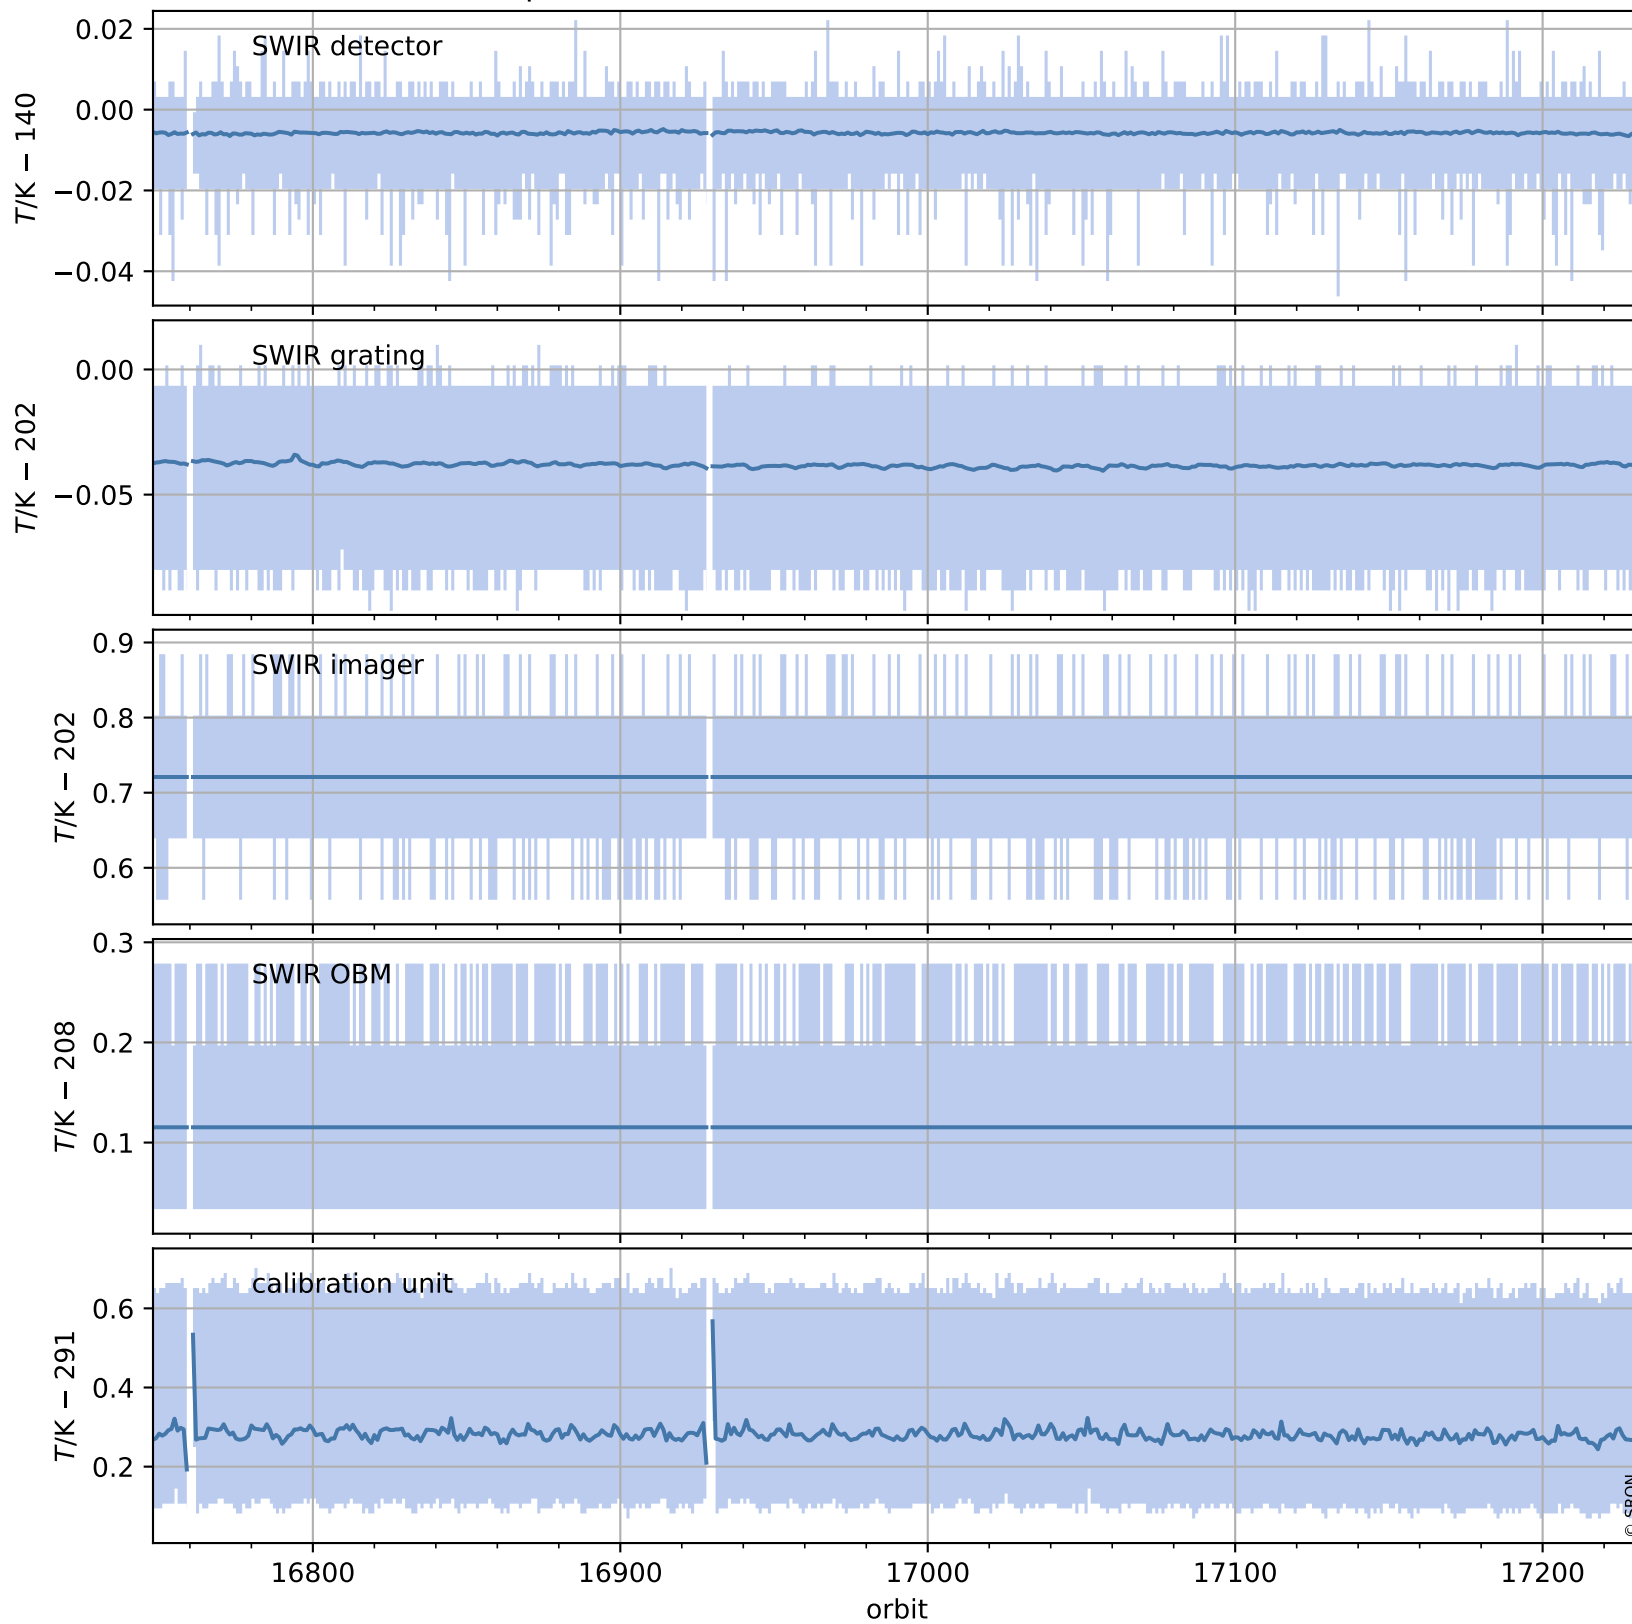

Tropomi SWIR housekeeping data

orbits : [17219, 17232]
coverage : 2021-02-08 / 2021-02-09
created : 2023-08-21T09:09:07

Temperature of sensors relevant for SWIR (one day)

Tropomi SWIR housekeeping data

orbits : [16748, 17232]
coverage : 2021-01-05 / 2021-02-09
created : 2023-08-21T09:09:07

Temperature of sensors relevant for SWIR (last month)

Tropomi SWIR housekeeping data

orbits : [17219, 17232]
coverage : 2021-02-08 / 2021-02-09
created : 2023-08-21T09:09:08

Current and duty cycle of 3 heaters relevant for SWIR (one day)

Tropomi SWIR housekeeping data

orbits : [16748, 17232]
coverage : 2021-01-05 / 2021-02-09
created : 2023-08-21T09:09:08

Current and duty cycle of 3 heaters relevant for SWIR (last month)

Tropomi SWIR housekeeping data

orbits : [17219, 17232]
coverage : 2021-02-08 / 2021-02-09
created : 2023-08-21T09:09:08

Temperature of sensors at the SWIR front-end electronics (one day)

Tropomi SWIR housekeeping data

orbits : [16748, 17232]
coverage : 2021-01-05 / 2021-02-09
created : 2023-08-21T09:09:09