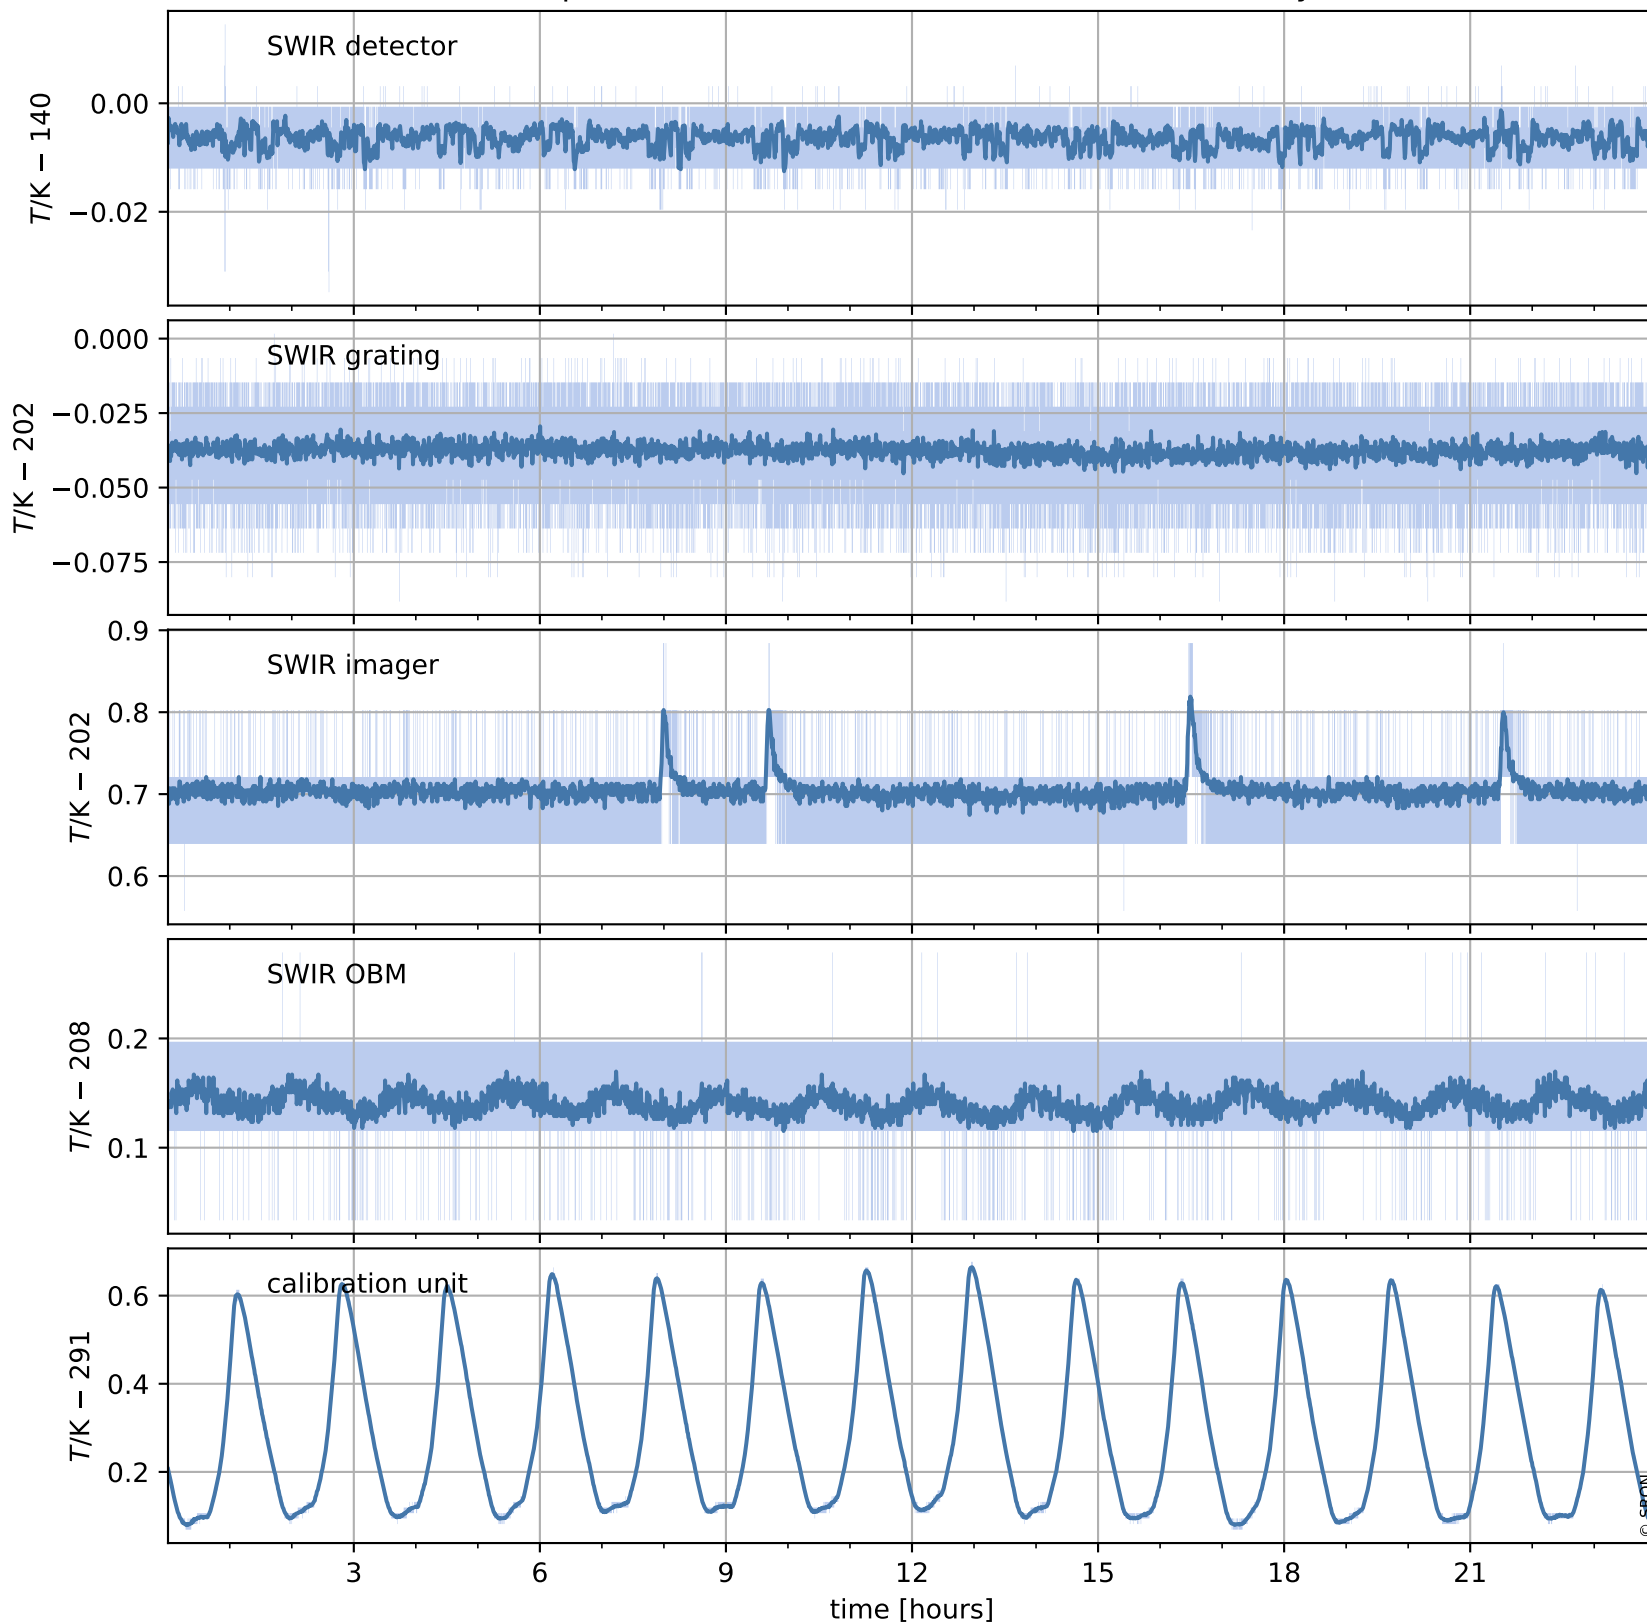

Tropomi SWIR housekeeping data

orbits : [17219, 17232]
coverage : 2021-02-08 / 2021-02-09
created : 2023-08-21T09:09:07

Temperature of sensors relevant for SWIR (one day)

Tropomi SWIR housekeeping data

orbits : [16748, 17232]
coverage : 2021-01-05 / 2021-02-09
created : 2023-08-21T09:09:07

Temperature of sensors relevant for SWIR (last month)

Tropomi SWIR housekeeping data

orbits : [17219, 17232]
coverage : 2021-02-08 / 2021-02-09
created : 2023-08-21T09:09:08

Current and duty cycle of 3 heaters relevant for SWIR (one day)

Tropomi SWIR housekeeping data

orbits : [16748, 17232]
coverage : 2021-01-05 / 2021-02-09
created : 2023-08-21T09:09:08

Current and duty cycle of 3 heaters relevant for SWIR (last month)

Tropomi SWIR housekeeping data