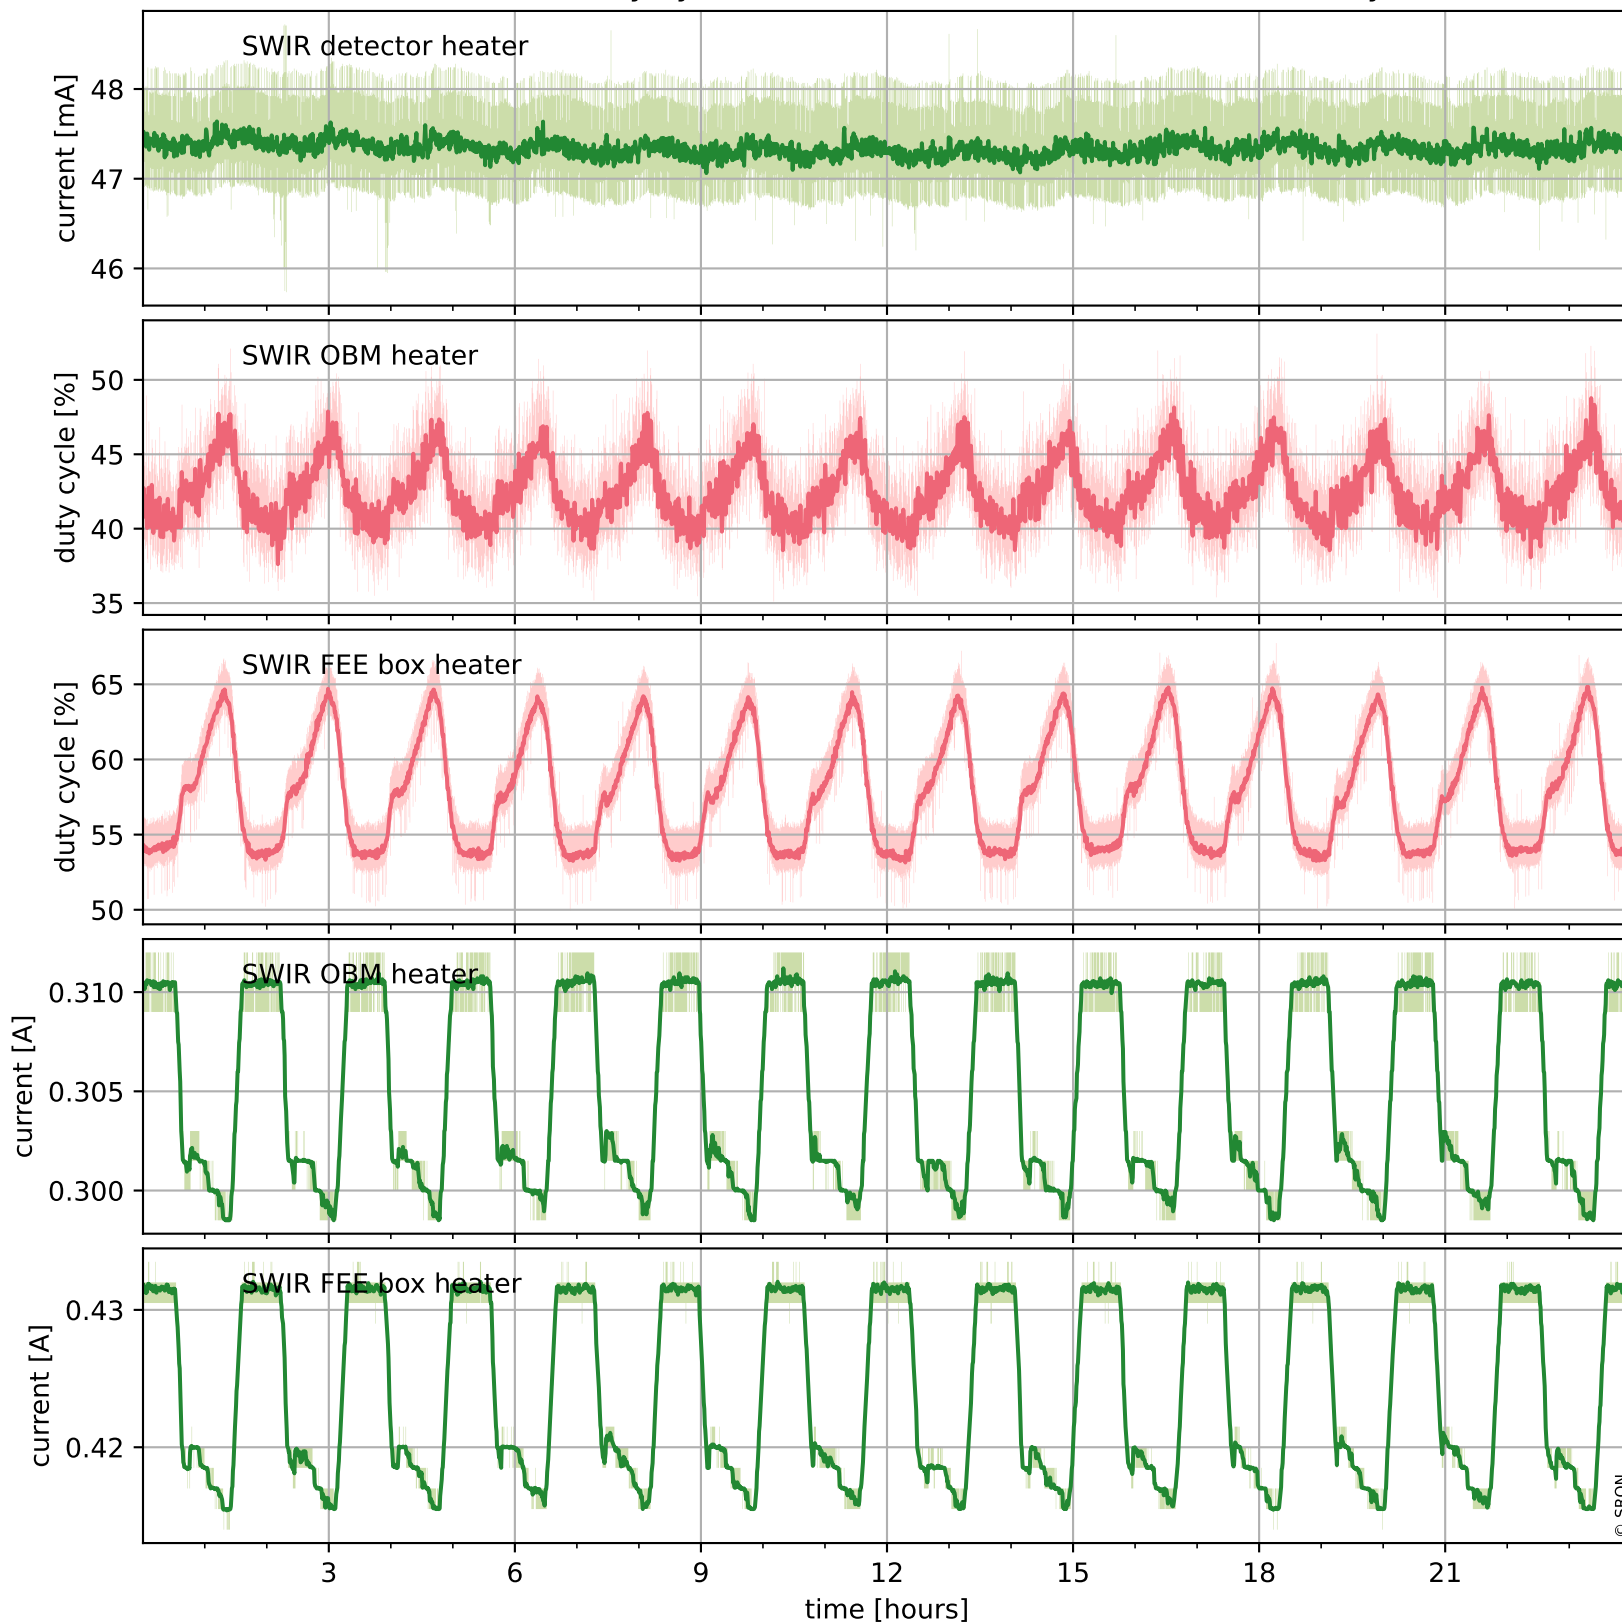

Tropomi SWIR housekeeping data

orbits : [17233, 17246]
coverage : 2021-02-09 / 2021-02-10
created : 2023-08-21T09:09:09

Temperature of sensors relevant for SWIR (one day)

Tropomi SWIR housekeeping data

orbits : [16762, 17246]
coverage : 2021-01-06 / 2021-02-10
created : 2023-08-21T09:09:10

Temperature of sensors relevant for SWIR (last month)

Tropomi SWIR housekeeping data

orbits : [17233, 17246]
coverage : 2021-02-09 / 2021-02-10
created : 2023-08-21T09:09:10

Current and duty cycle of 3 heaters relevant for SWIR (one day)

Tropomi SWIR housekeeping data

orbits : [16762, 17246]
coverage : 2021-01-06 / 2021-02-10
created : 2023-08-21T09:09:10

Current and duty cycle of 3 heaters relevant for SWIR (last month)

Tropomi SWIR housekeeping data

orbits : [17233, 17246]
coverage : 2021-02-09 / 2021-02-10
created : 2023-08-21T09:09:11

Temperature of sensors at the SWIR front-end electronics (one day)

Tropomi SWIR housekeeping data

orbits : [16762, 17246]
coverage : 2021-01-06 / 2021-02-10
created : 2023-08-21T09:09:11