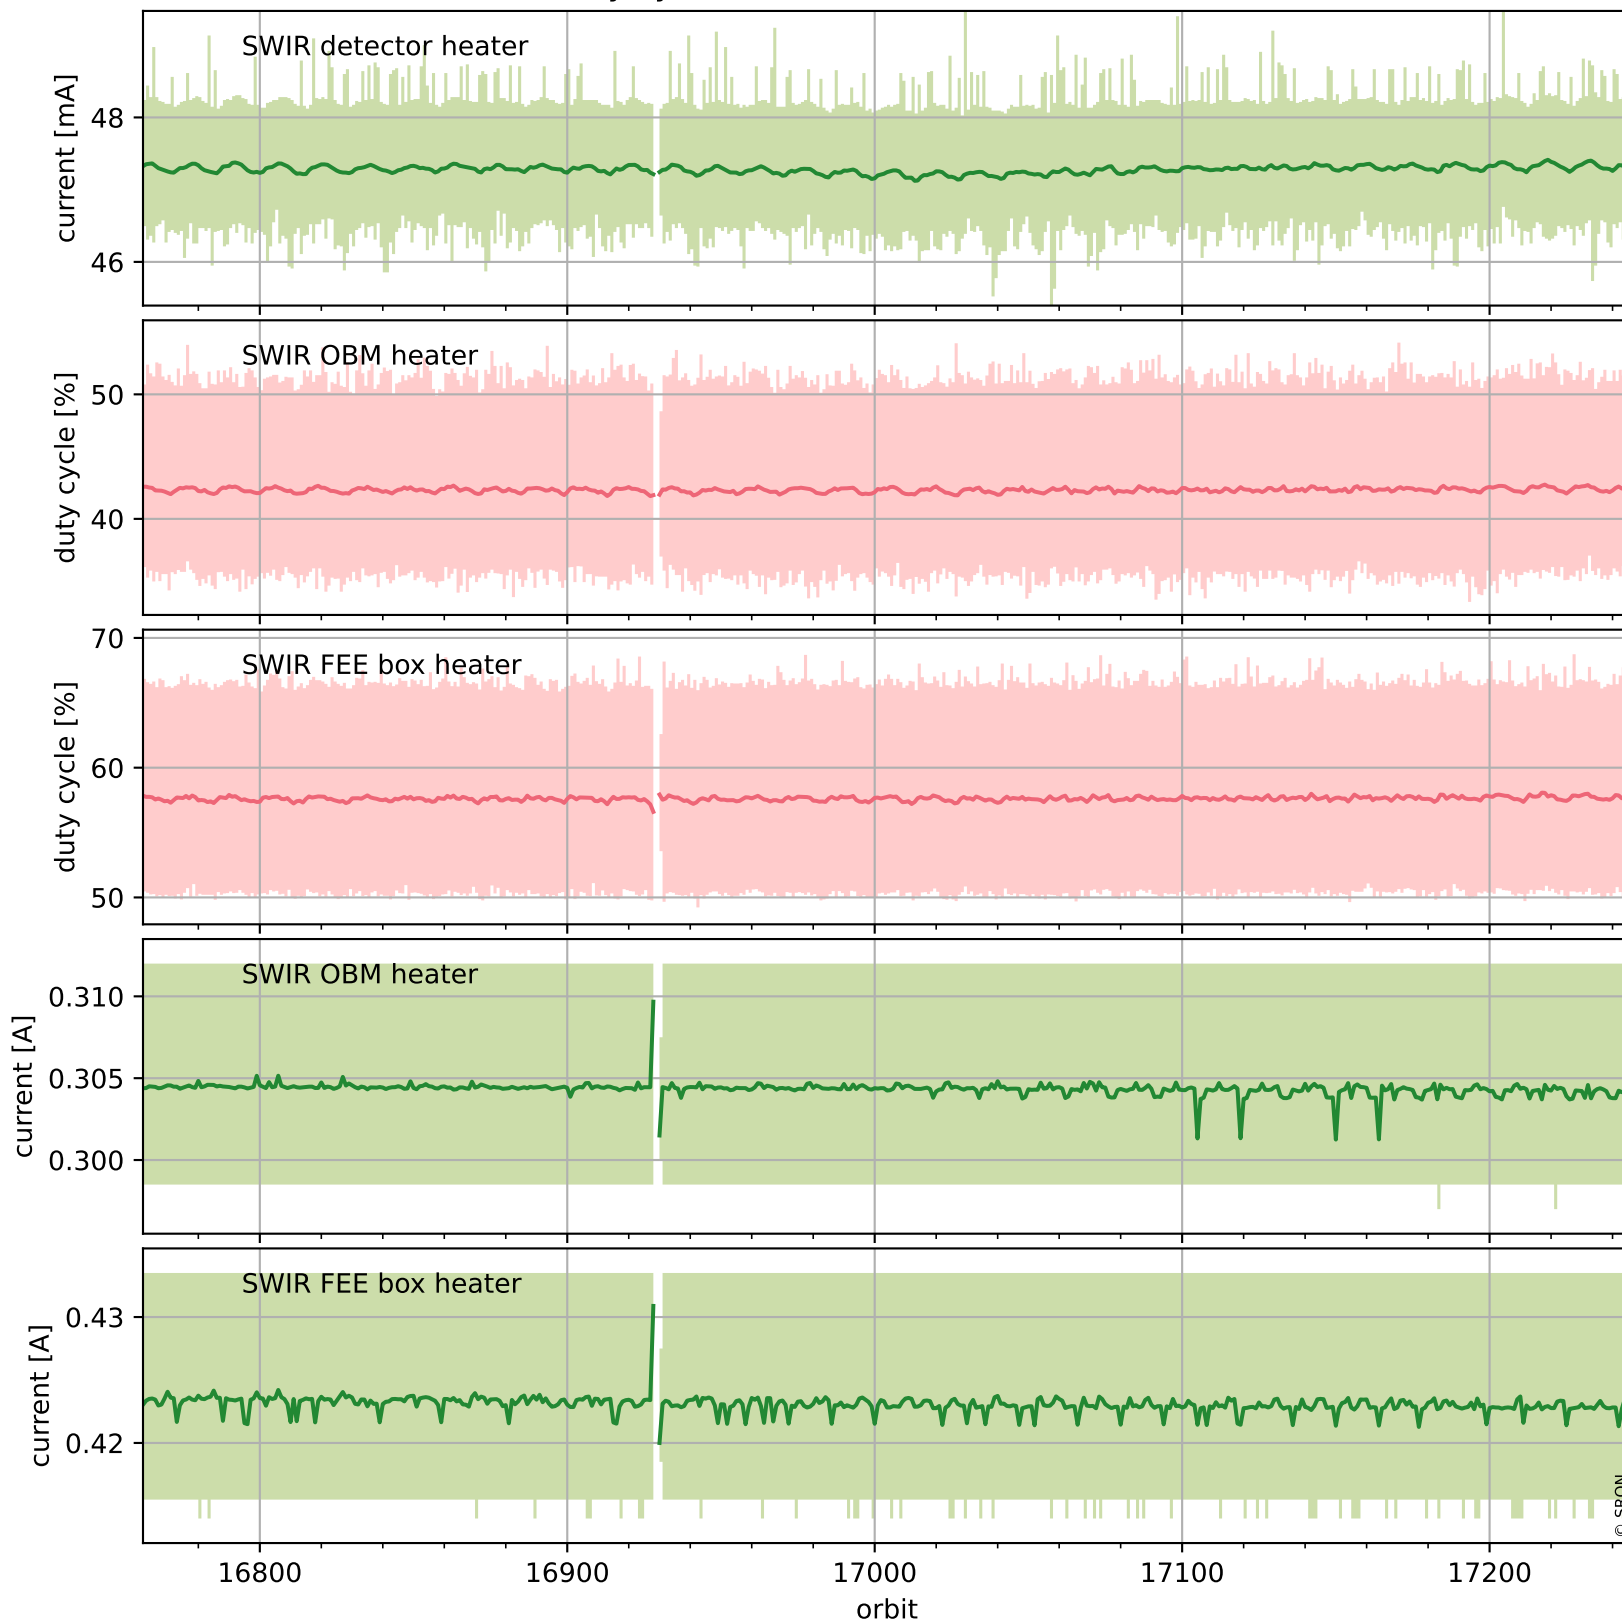

Tropomi SWIR housekeeping data

orbits : [17233, 17246]
coverage : 2021-02-09 / 2021-02-10
created : 2023-08-21T09:09:09

Temperature of sensors relevant for SWIR (one day)

Tropomi SWIR housekeeping data

orbits : [16762, 17246]
coverage : 2021-01-06 / 2021-02-10
created : 2023-08-21T09:09:10

Temperature of sensors relevant for SWIR (last month)

Tropomi SWIR housekeeping data

orbits : [17233, 17246]
coverage : 2021-02-09 / 2021-02-10
created : 2023-08-21T09:09:10

Current and duty cycle of 3 heaters relevant for SWIR (one day)

Tropomi SWIR housekeeping data

orbits : [16762, 17246]
coverage : 2021-01-06 / 2021-02-10
created : 2023-08-21T09:09:10

Current and duty cycle of 3 heaters relevant for SWIR (last month)

Tropomi SWIR housekeeping data

orbits : [17233, 17246]
coverage : 2021-02-09 / 2021-02-10
created : 2023-08-21T09:09:11

Temperature of sensors at the SWIR front-end electronics (one day)

Tropomi SWIR housekeeping data

orbits : [16762, 17246]
coverage : 2021-01-06 / 2021-02-10
created : 2023-08-21T09:09:11