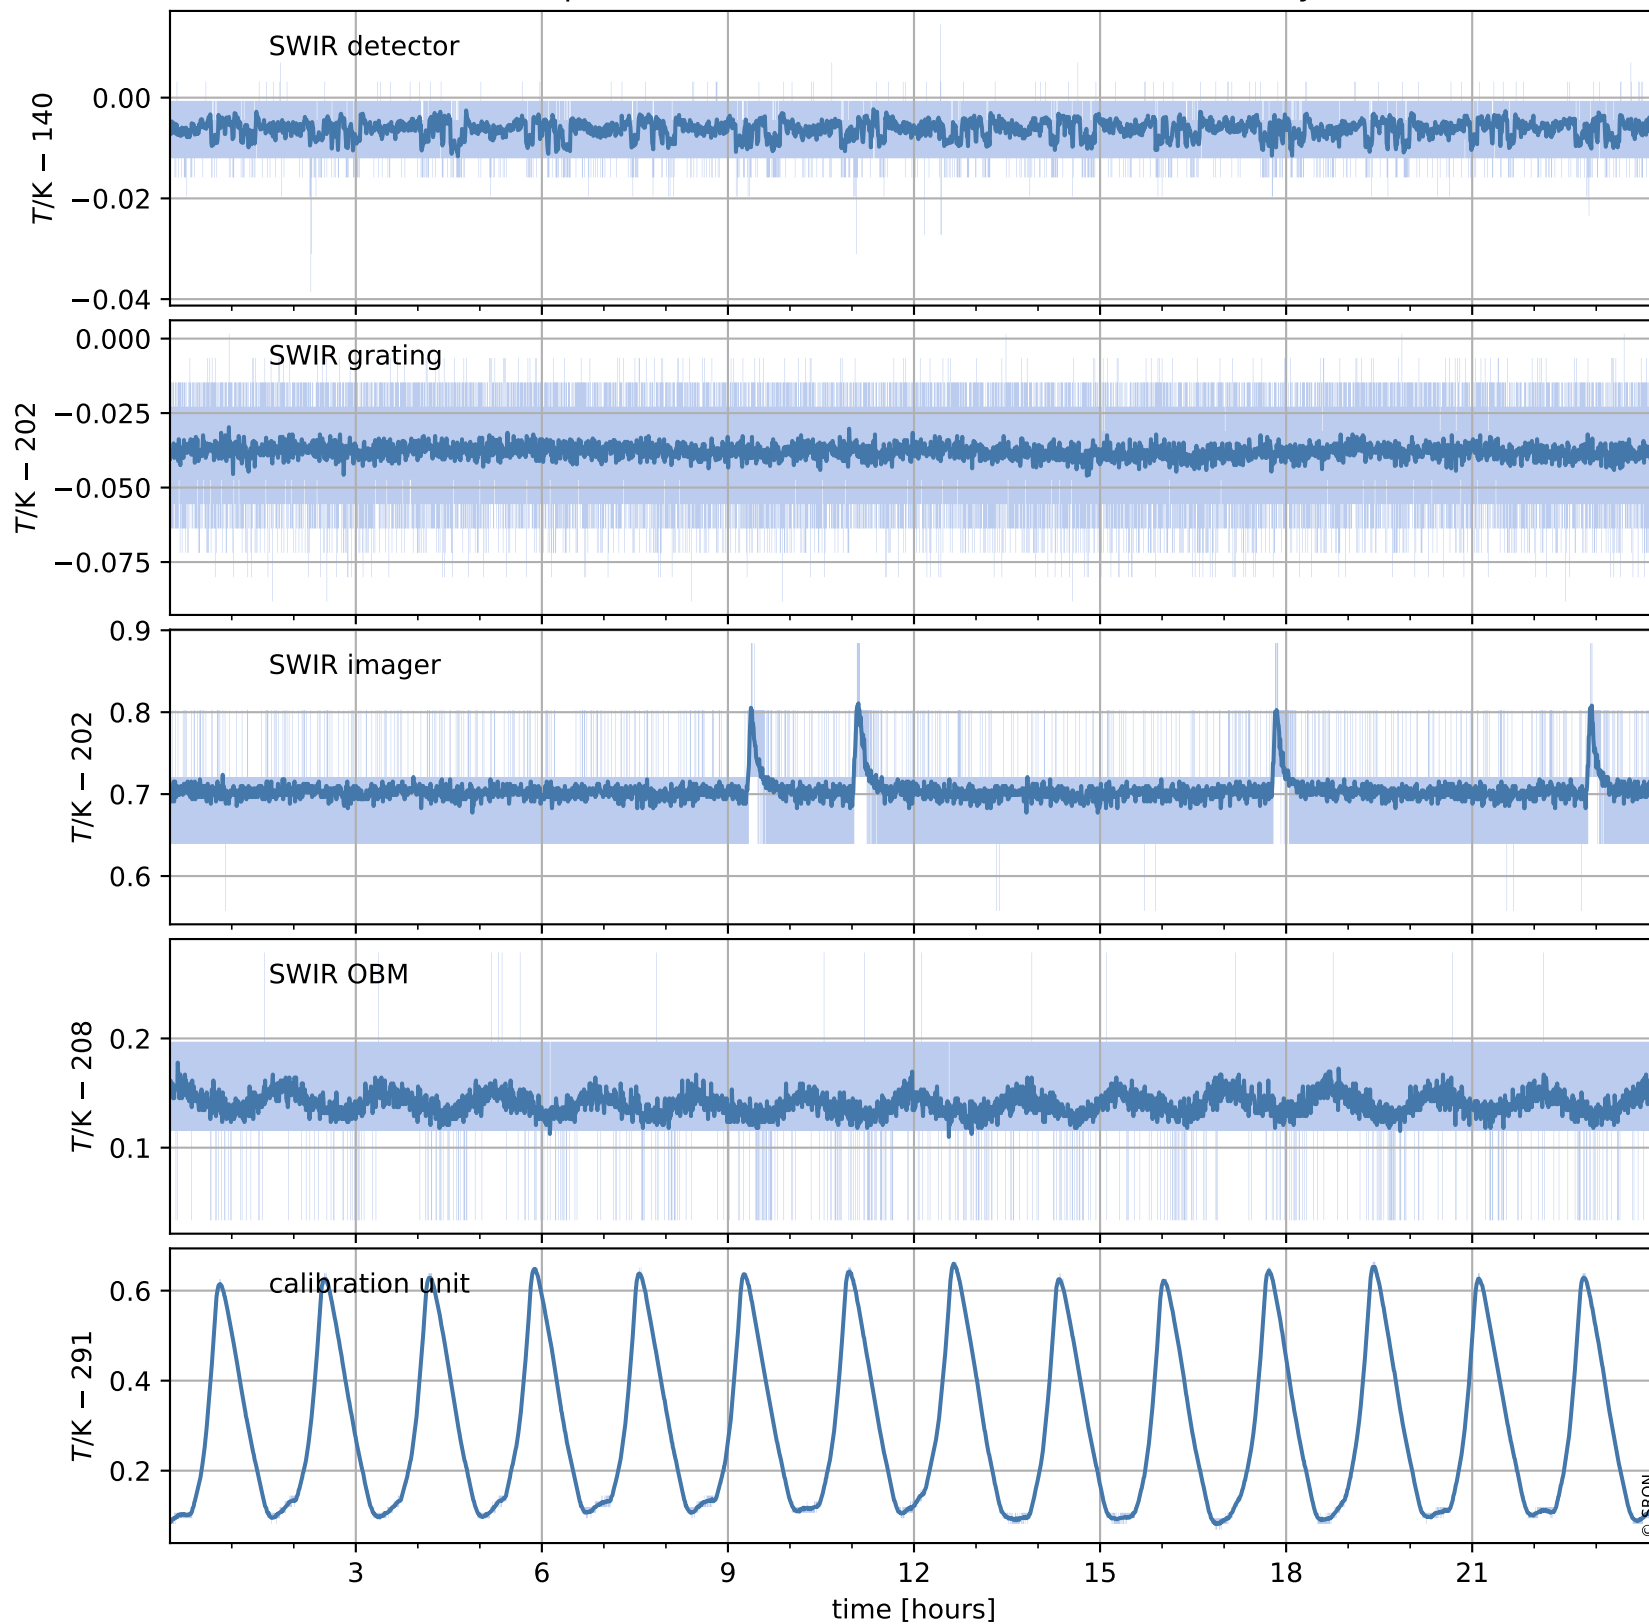

Tropomi SWIR housekeeping data

orbits : [17233, 17246]
coverage : 2021-02-09 / 2021-02-10
created : 2023-08-21T09:09:09

Temperature of sensors relevant for SWIR (one day)

Tropomi SWIR housekeeping data

orbits : [16762, 17246]
coverage : 2021-01-06 / 2021-02-10
created : 2023-08-21T09:09:10

Temperature of sensors relevant for SWIR (last month)

Tropomi SWIR housekeeping data

orbits : [17233, 17246]
coverage : 2021-02-09 / 2021-02-10
created : 2023-08-21T09:09:10

Current and duty cycle of 3 heaters relevant for SWIR (one day)