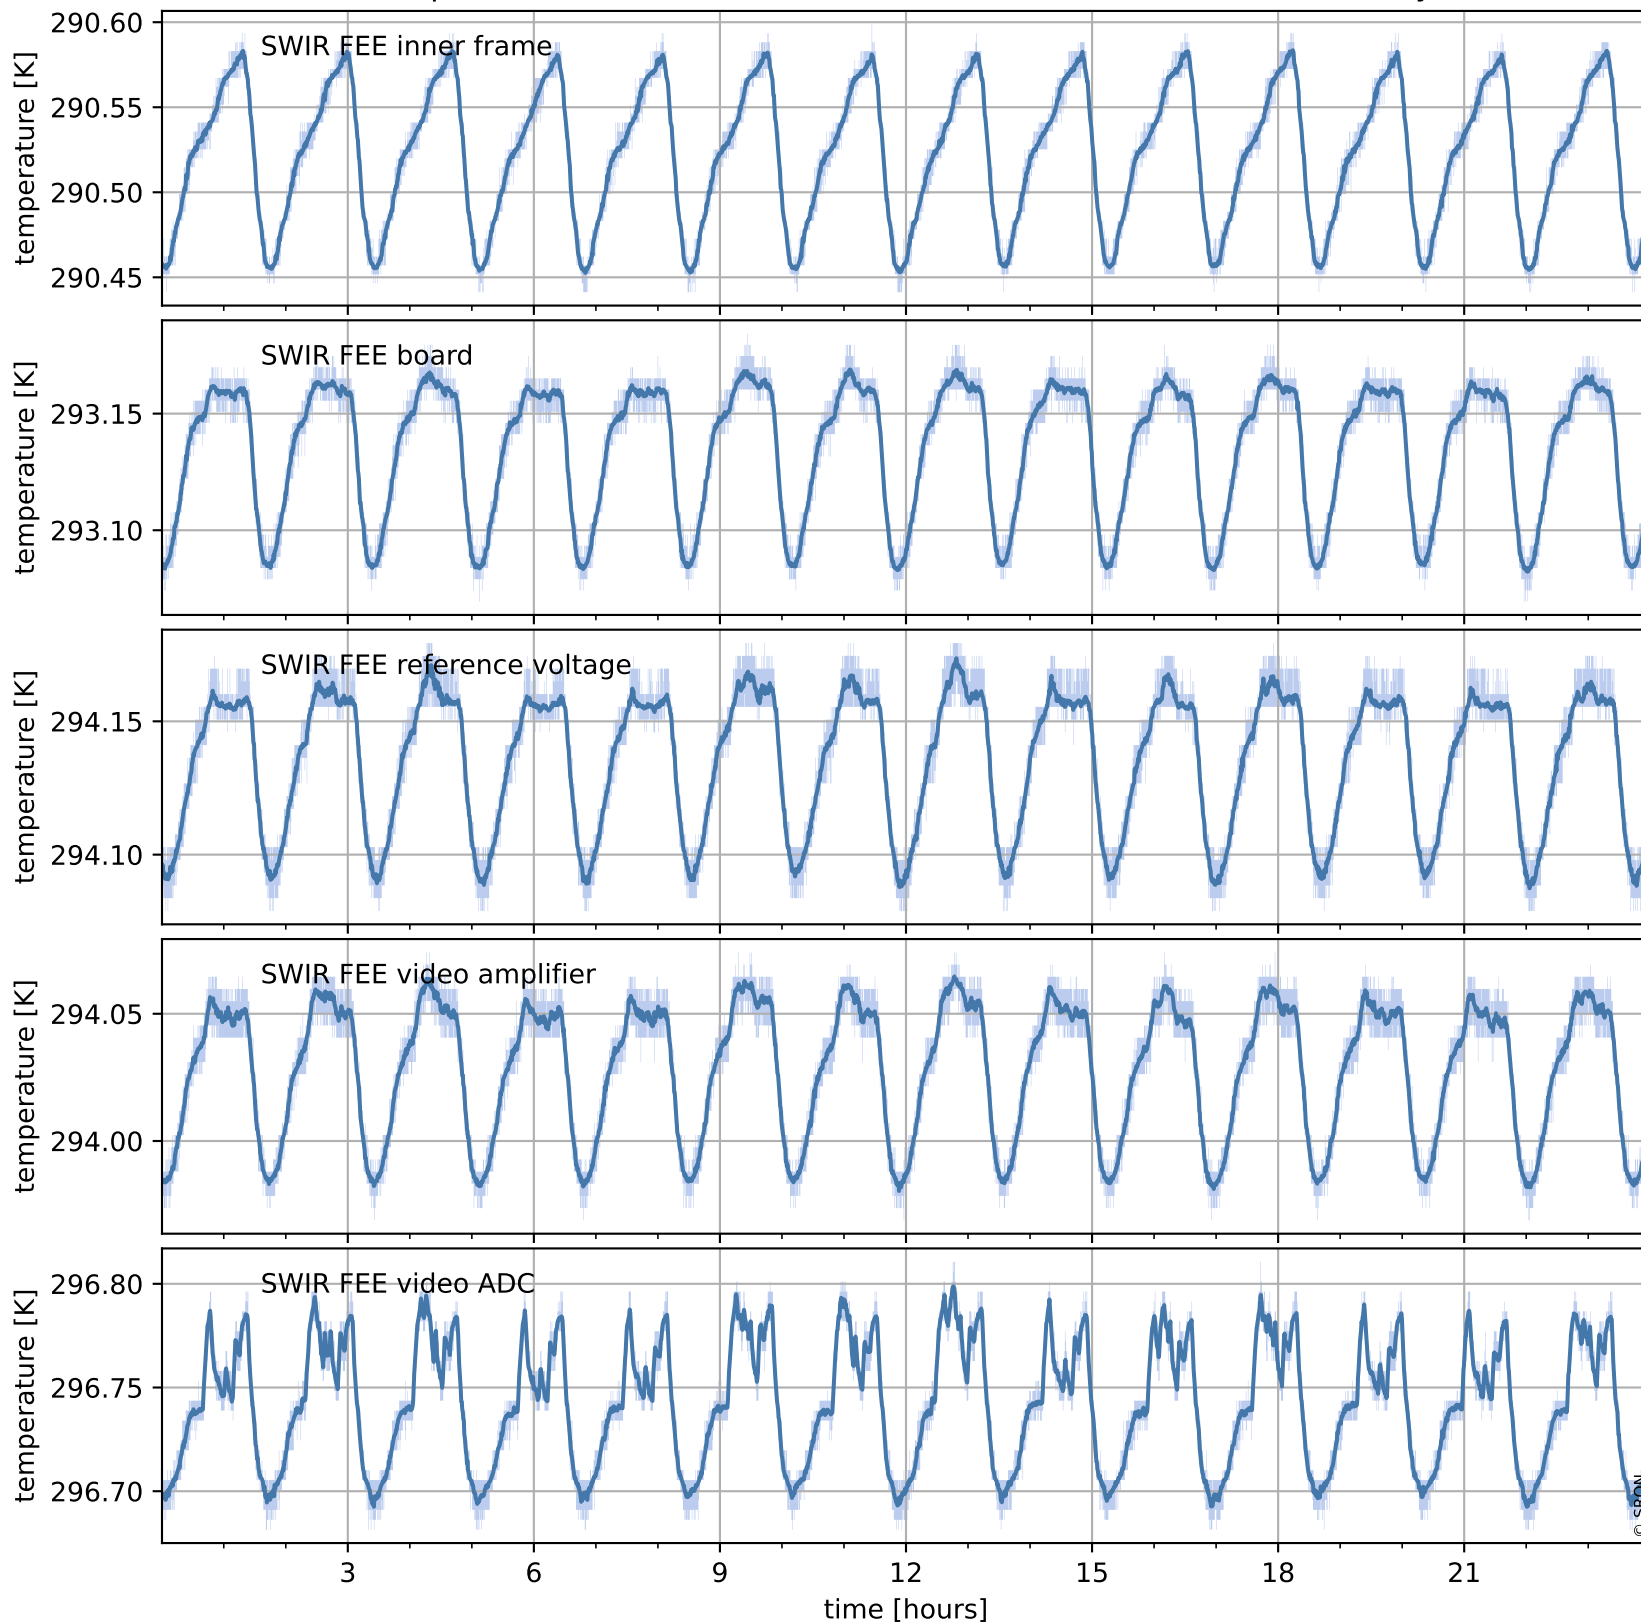

Tropomi SWIR housekeeping data

orbits : [17233, 17246]
coverage : 2021-02-09 / 2021-02-10
created : 2023-08-21T09:09:09

Temperature of sensors relevant for SWIR (one day)

Tropomi SWIR housekeeping data

orbits : [16762, 17246]
coverage : 2021-01-06 / 2021-02-10
created : 2023-08-21T09:09:10

Temperature of sensors relevant for SWIR (last month)

Tropomi SWIR housekeeping data

orbits : [17233, 17246]
coverage : 2021-02-09 / 2021-02-10
created : 2023-08-21T09:09:10

Current and duty cycle of 3 heaters relevant for SWIR (one day)

Tropomi SWIR housekeeping data

orbits : [16762, 17246]
coverage : 2021-01-06 / 2021-02-10
created : 2023-08-21T09:09:10

Current and duty cycle of 3 heaters relevant for SWIR (last month)

Tropomi SWIR housekeeping data

orbits : [17233, 17246]
coverage : 2021-02-09 / 2021-02-10
created : 2023-08-21T09:09:11

Temperature of sensors at the SWIR front-end electronics (one day)

Tropomi SWIR housekeeping data

orbits : [16762, 17246]
coverage : 2021-01-06 / 2021-02-10
created : 2023-08-21T09:09:11