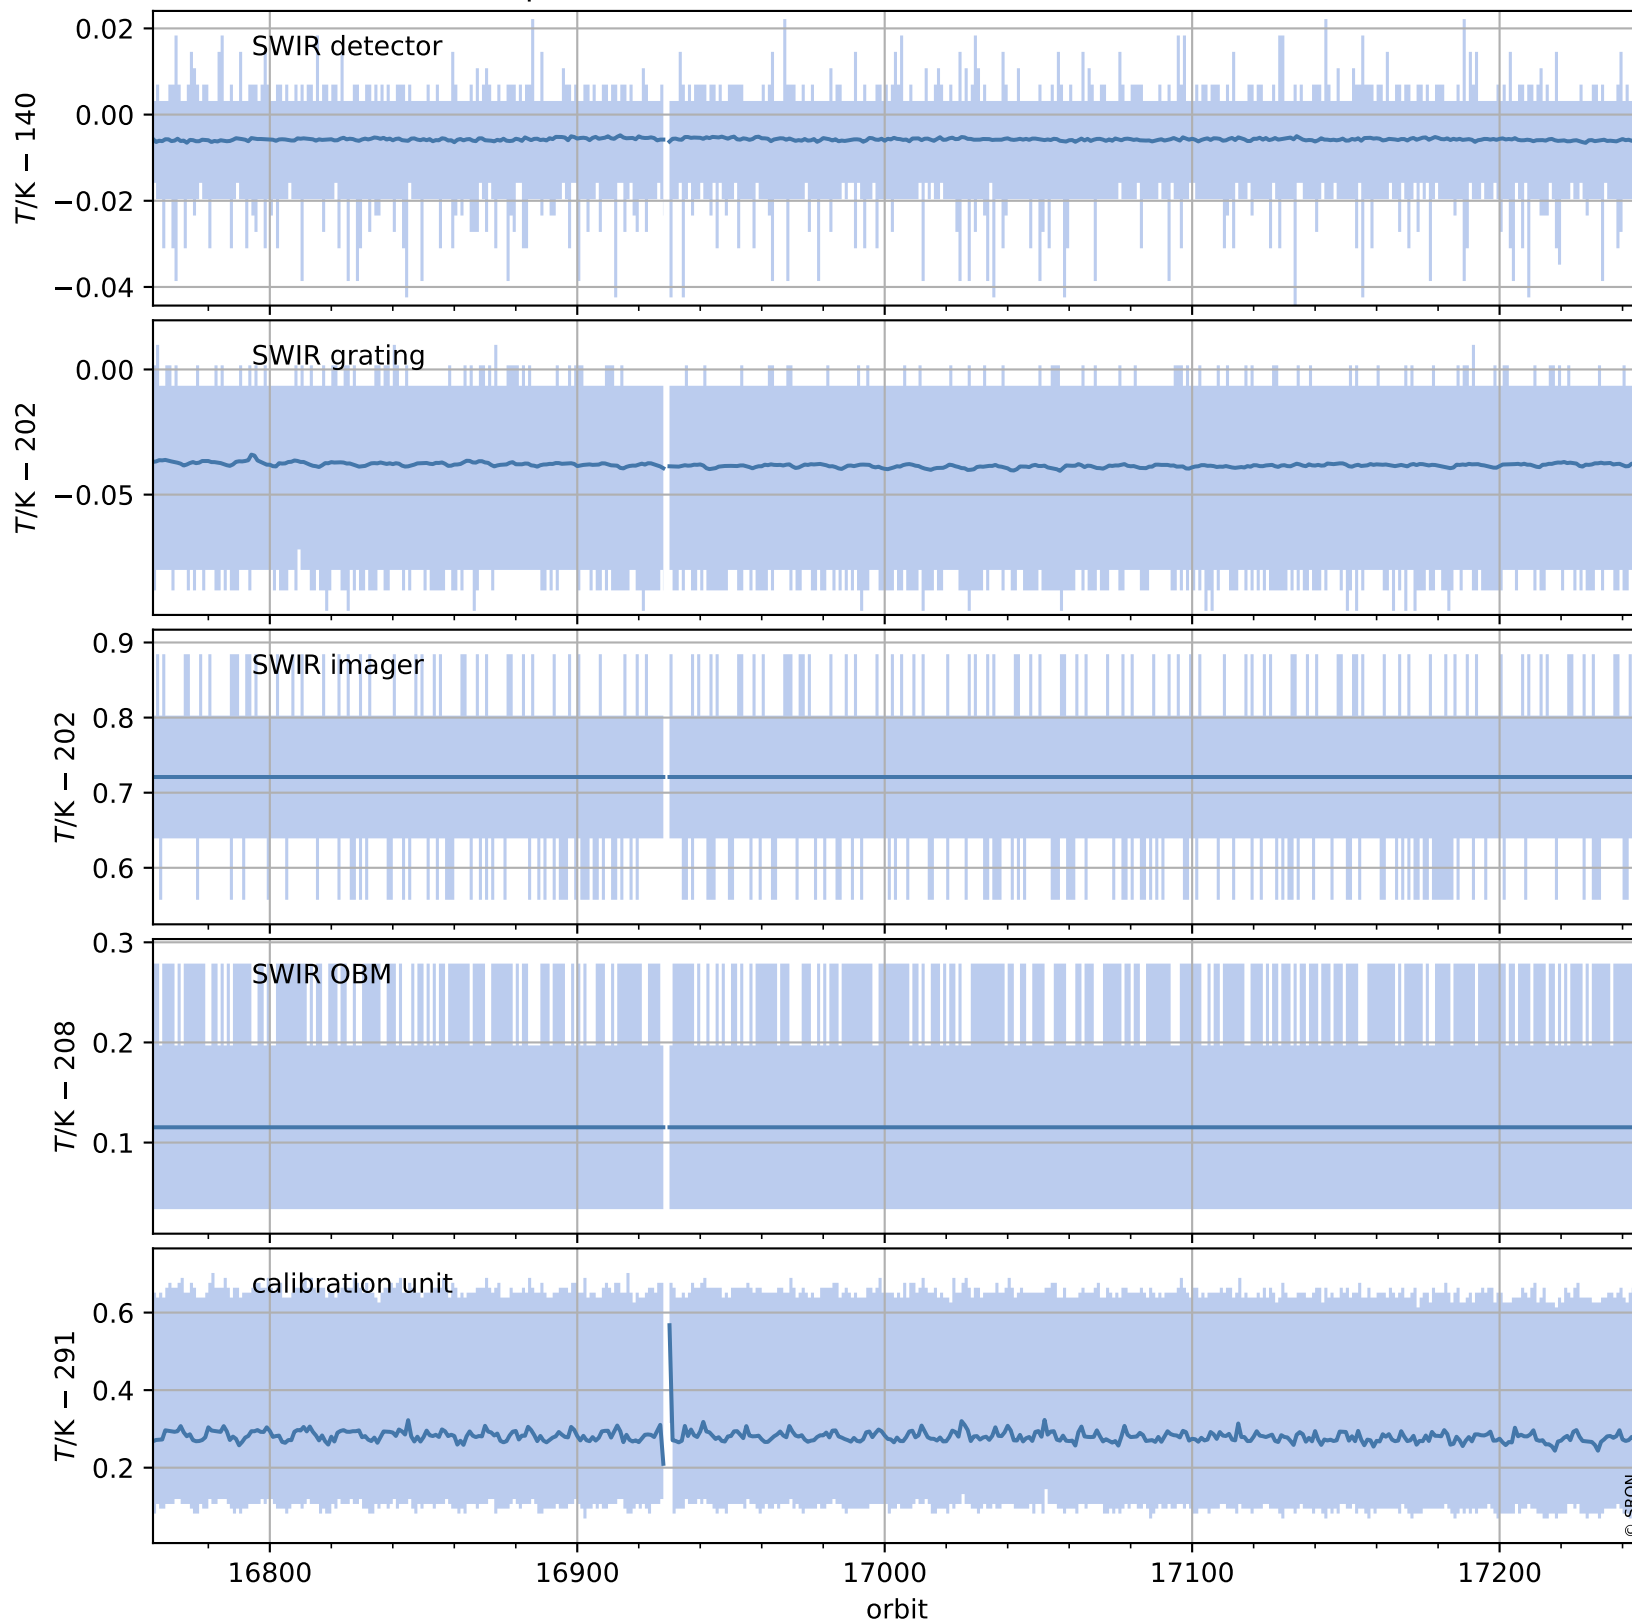

Tropomi SWIR housekeeping data

orbits : [17233, 17246]
coverage : 2021-02-09 / 2021-02-10
created : 2023-08-21T09:09:09

Temperature of sensors relevant for SWIR (one day)

Tropomi SWIR housekeeping data

orbits : [16762, 17246]
coverage : 2021-01-06 / 2021-02-10
created : 2023-08-21T09:09:10

Temperature of sensors relevant for SWIR (last month)

Tropomi SWIR housekeeping data

orbits : [17233, 17246]
coverage : 2021-02-09 / 2021-02-10
created : 2023-08-21T09:09:10

Current and duty cycle of 3 heaters relevant for SWIR (one day)

Tropomi SWIR housekeeping data

orbits : [16762, 17246]
coverage : 2021-01-06 / 2021-02-10
created : 2023-08-21T09:09:10

Current and duty cycle of 3 heaters relevant for SWIR (last month)

Tropomi SWIR housekeeping data

orbits : [17233, 17246]
coverage : 2021-02-09 / 2021-02-10
created : 2023-08-21T09:09:11

Temperature of sensors at the SWIR front-end electronics (one day)

Tropomi SWIR housekeeping data

orbits : [16762, 17246]
coverage : 2021-01-06 / 2021-02-10
created : 2023-08-21T09:09:11