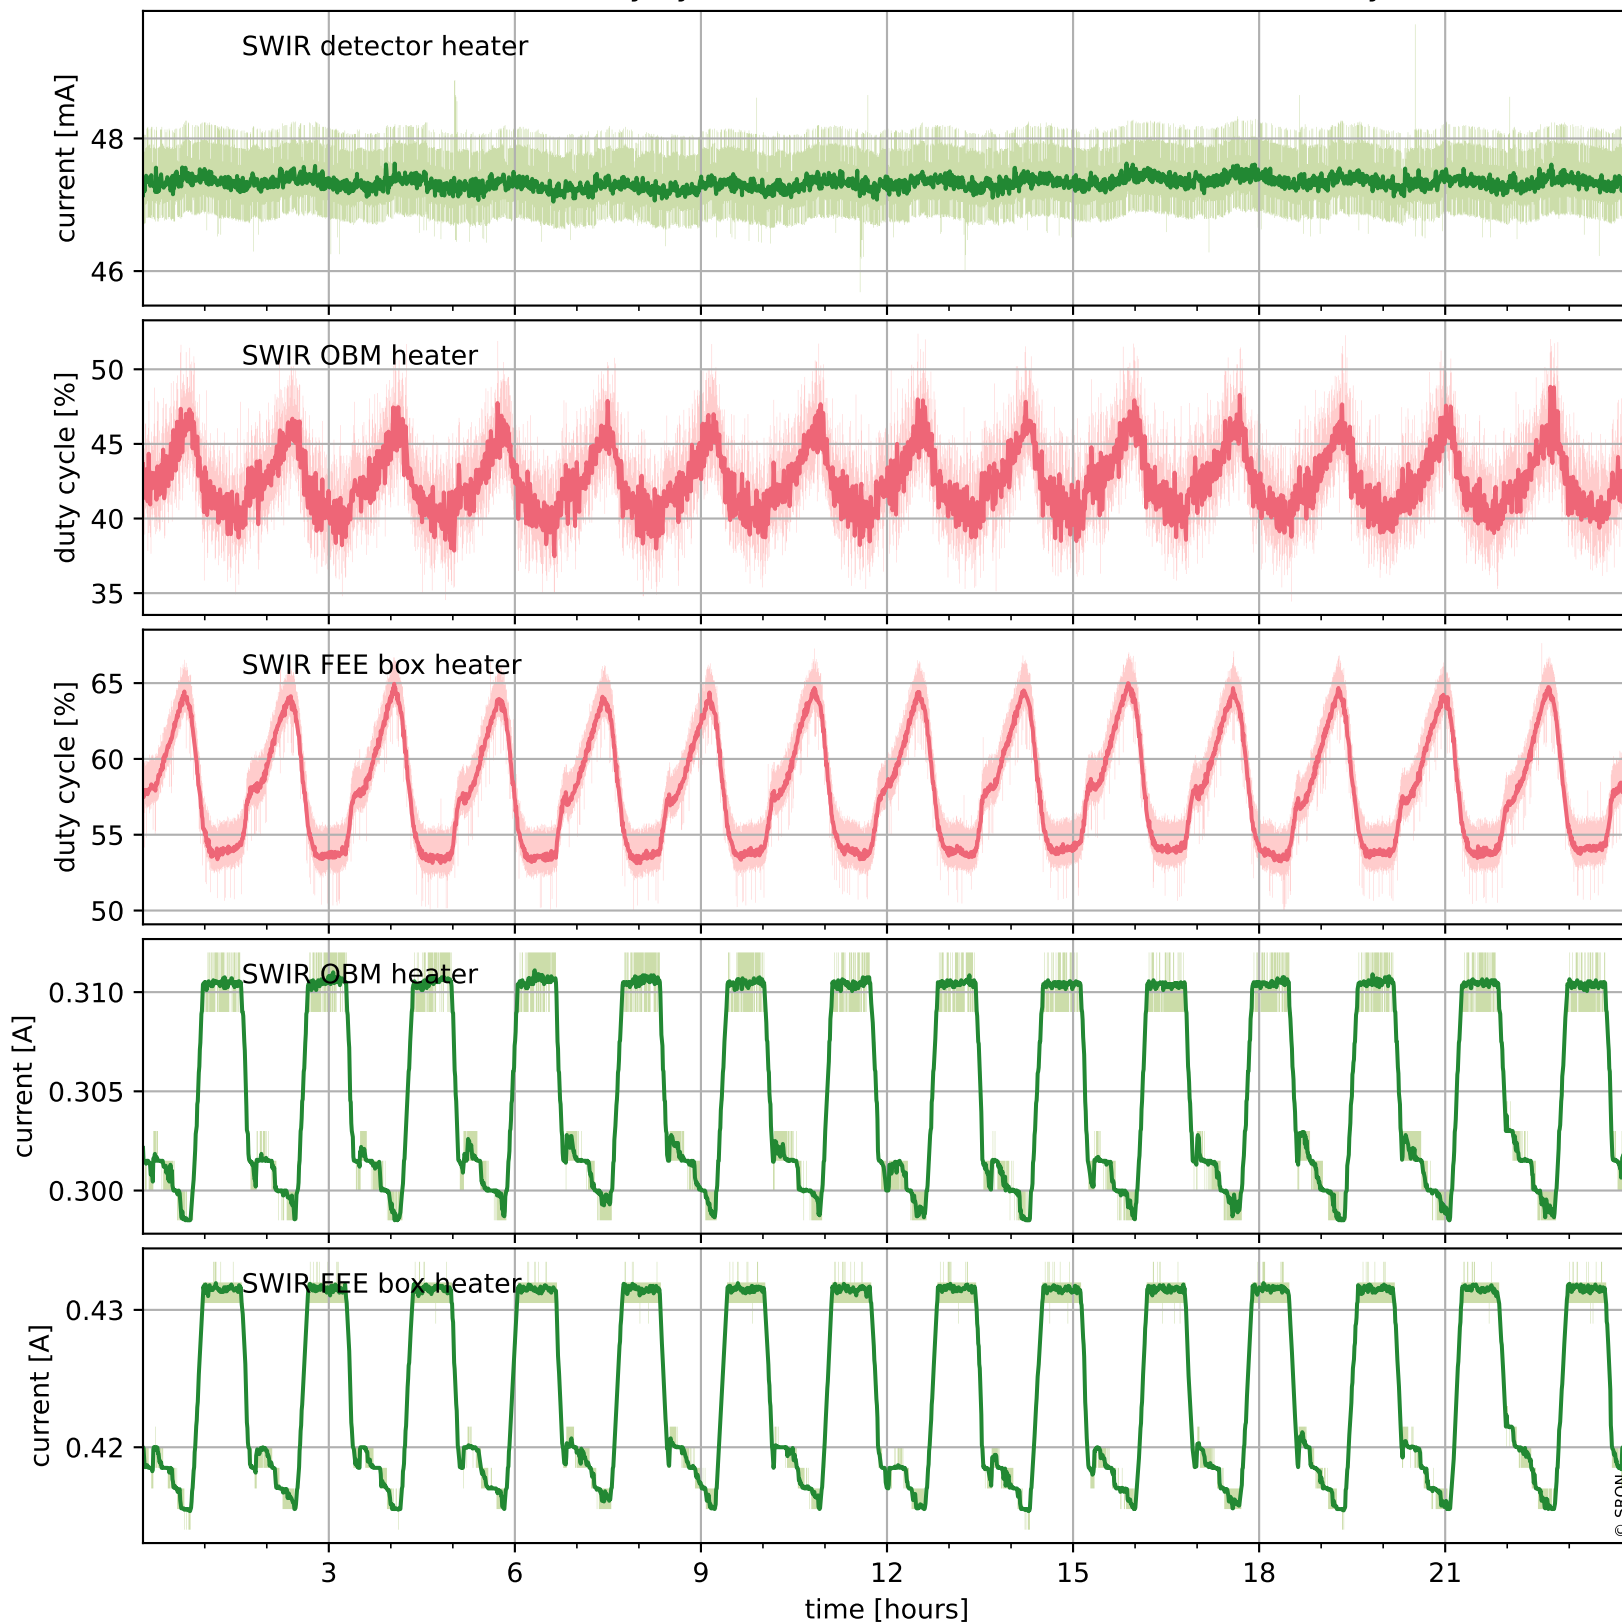

Tropomi SWIR housekeeping data

orbits : [17261, 17274]
coverage : 2021-02-11 / 2021-02-12
created : 2023-08-21T09:09:14

Temperature of sensors relevant for SWIR (one day)

Tropomi SWIR housekeeping data

orbits : [16790, 17274]
coverage : 2021-01-08 / 2021-02-12
created : 2023-08-21T09:09:14

Tropomi SWIR housekeeping data

orbits : [17261, 17274]
coverage : 2021-02-11 / 2021-02-12
created : 2023-08-21T09:09:15

Current and duty cycle of 3 heaters relevant for SWIR (one day)

Tropomi SWIR housekeeping data

orbits : [16790, 17274]
coverage : 2021-01-08 / 2021-02-12
created : 2023-08-21T09:09:15

Current and duty cycle of 3 heaters relevant for SWIR (last month)

Tropomi SWIR housekeeping data

orbits : [17261, 17274]
coverage : 2021-02-11 / 2021-02-12
created : 2023-08-21T09:09:15