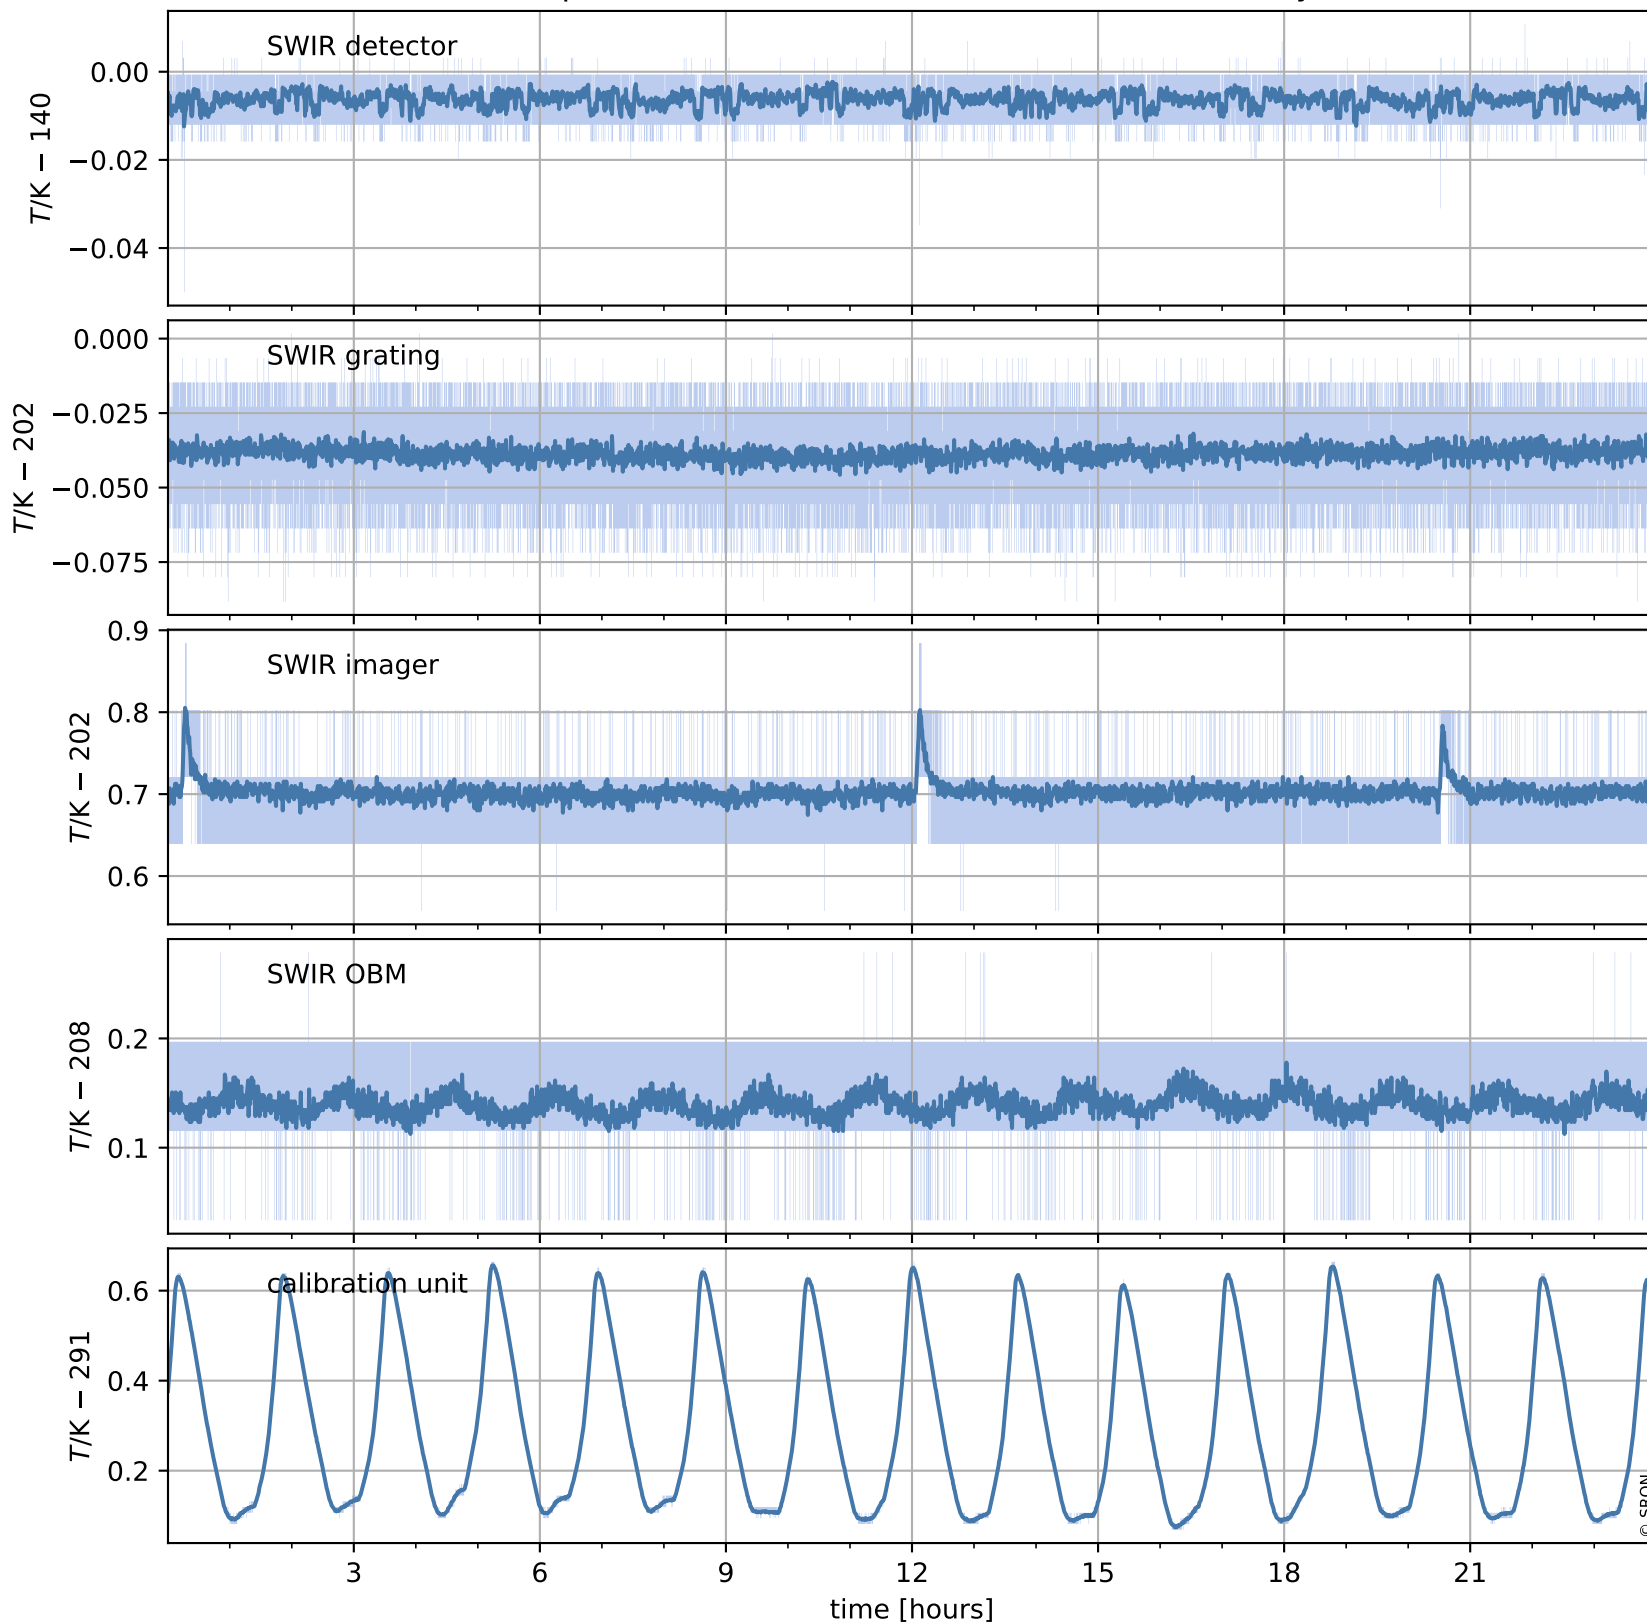

Tropomi SWIR housekeeping data

orbits : [17261, 17274]
coverage : 2021-02-11 / 2021-02-12
created : 2023-08-21T09:09:14

Temperature of sensors relevant for SWIR (one day)

Tropomi SWIR housekeeping data

orbits : [16790, 17274]
coverage : 2021-01-08 / 2021-02-12
created : 2023-08-21T09:09:14

Tropomi SWIR housekeeping data

orbits : [17261, 17274]
coverage : 2021-02-11 / 2021-02-12
created : 2023-08-21T09:09:15

Current and duty cycle of 3 heaters relevant for SWIR (one day)

Tropomi SWIR housekeeping data

orbits : [16790, 17274]
coverage : 2021-01-08 / 2021-02-12
created : 2023-08-21T09:09:15

Current and duty cycle of 3 heaters relevant for SWIR (last month)

Tropomi SWIR housekeeping data

orbits : [17261, 17274]
coverage : 2021-02-11 / 2021-02-12
created : 2023-08-21T09:09:15