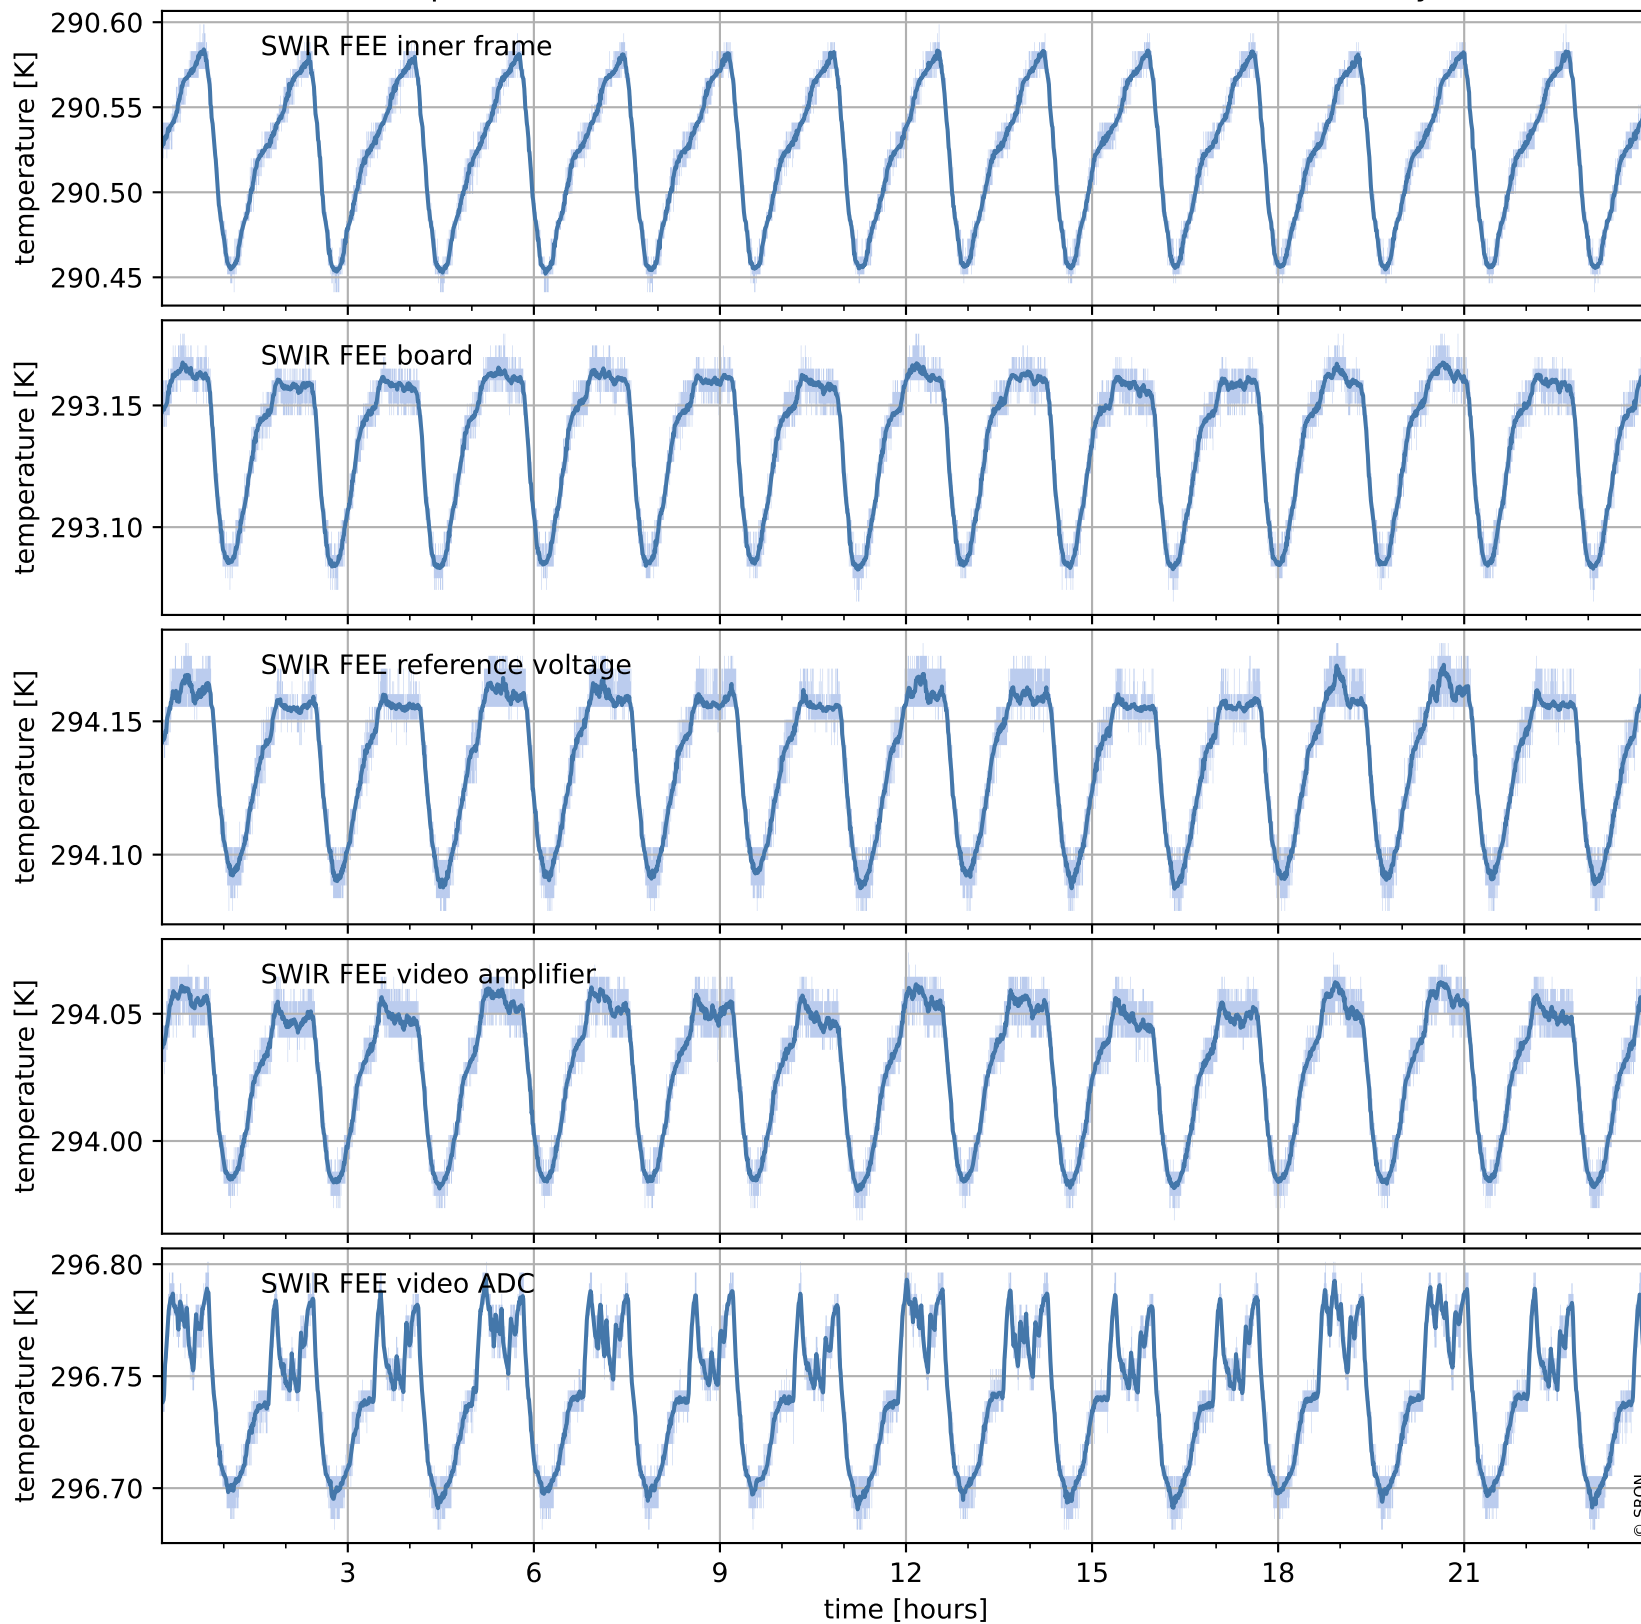

Tropomi SWIR housekeeping data

orbits : [17261, 17274]
coverage : 2021-02-11 / 2021-02-12
created : 2023-08-21T09:09:14

Temperature of sensors relevant for SWIR (one day)

Tropomi SWIR housekeeping data

orbits : [16790, 17274]
coverage : 2021-01-08 / 2021-02-12
created : 2023-08-21T09:09:14

Tropomi SWIR housekeeping data

orbits : [17261, 17274]
coverage : 2021-02-11 / 2021-02-12
created : 2023-08-21T09:09:15

Current and duty cycle of 3 heaters relevant for SWIR (one day)

Tropomi SWIR housekeeping data

orbits : [16790, 17274]
coverage : 2021-01-08 / 2021-02-12
created : 2023-08-21T09:09:15

Current and duty cycle of 3 heaters relevant for SWIR (last month)

Tropomi SWIR housekeeping data

orbits : [17261, 17274]
coverage : 2021-02-11 / 2021-02-12
created : 2023-08-21T09:09:15

Temperature of sensors at the SWIR front-end electronics (one day)

Tropomi SWIR housekeeping data

orbits : [16790, 17274]
coverage : 2021-01-08 / 2021-02-12
created : 2023-08-21T09:09:16

Temperature of sensors at the SWIR front-end electronics (last month)