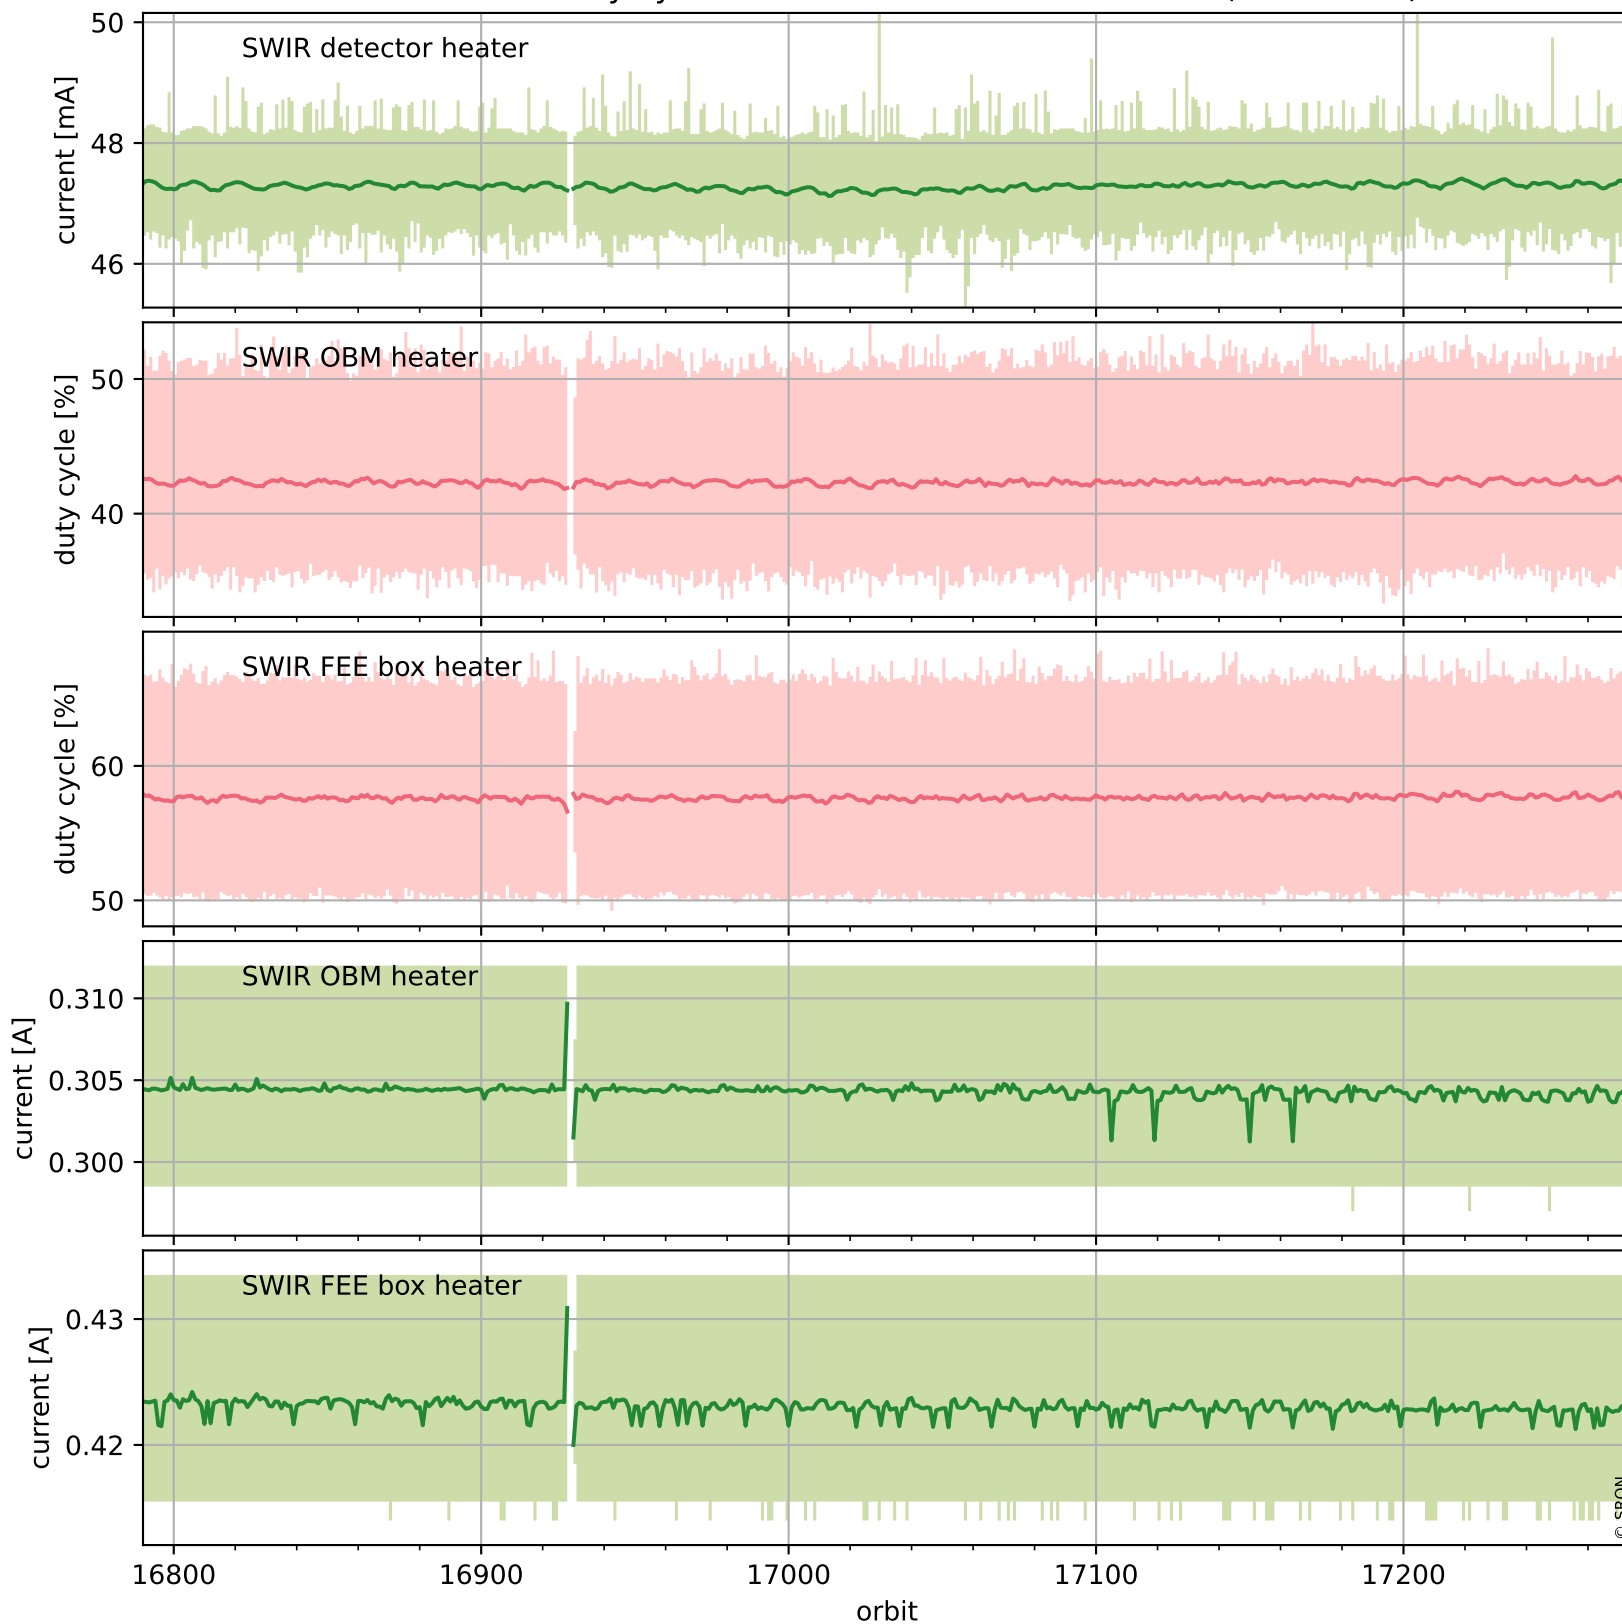

Tropomi SWIR housekeeping data

orbits : [17261, 17274]
coverage : 2021-02-11 / 2021-02-12
created : 2023-08-21T09:09:14

Temperature of sensors relevant for SWIR (one day)

Tropomi SWIR housekeeping data

orbits : [16790, 17274]
coverage : 2021-01-08 / 2021-02-12
created : 2023-08-21T09:09:14

Tropomi SWIR housekeeping data

orbits : [17261, 17274]
coverage : 2021-02-11 / 2021-02-12
created : 2023-08-21T09:09:15

Current and duty cycle of 3 heaters relevant for SWIR (one day)

Tropomi SWIR housekeeping data

orbits : [16790, 17274]
coverage : 2021-01-08 / 2021-02-12
created : 2023-08-21T09:09:15

Current and duty cycle of 3 heaters relevant for SWIR (last month)

Tropomi SWIR housekeeping data

orbits : [17261, 17274]
coverage : 2021-02-11 / 2021-02-12
created : 2023-08-21T09:09:15

Temperature of sensors at the SWIR front-end electronics (one day)

Tropomi SWIR housekeeping data

orbits : [16790, 17274]
coverage : 2021-01-08 / 2021-02-12
created : 2023-08-21T09:09:16

Temperature of sensors at the SWIR front-end electronics (last month)