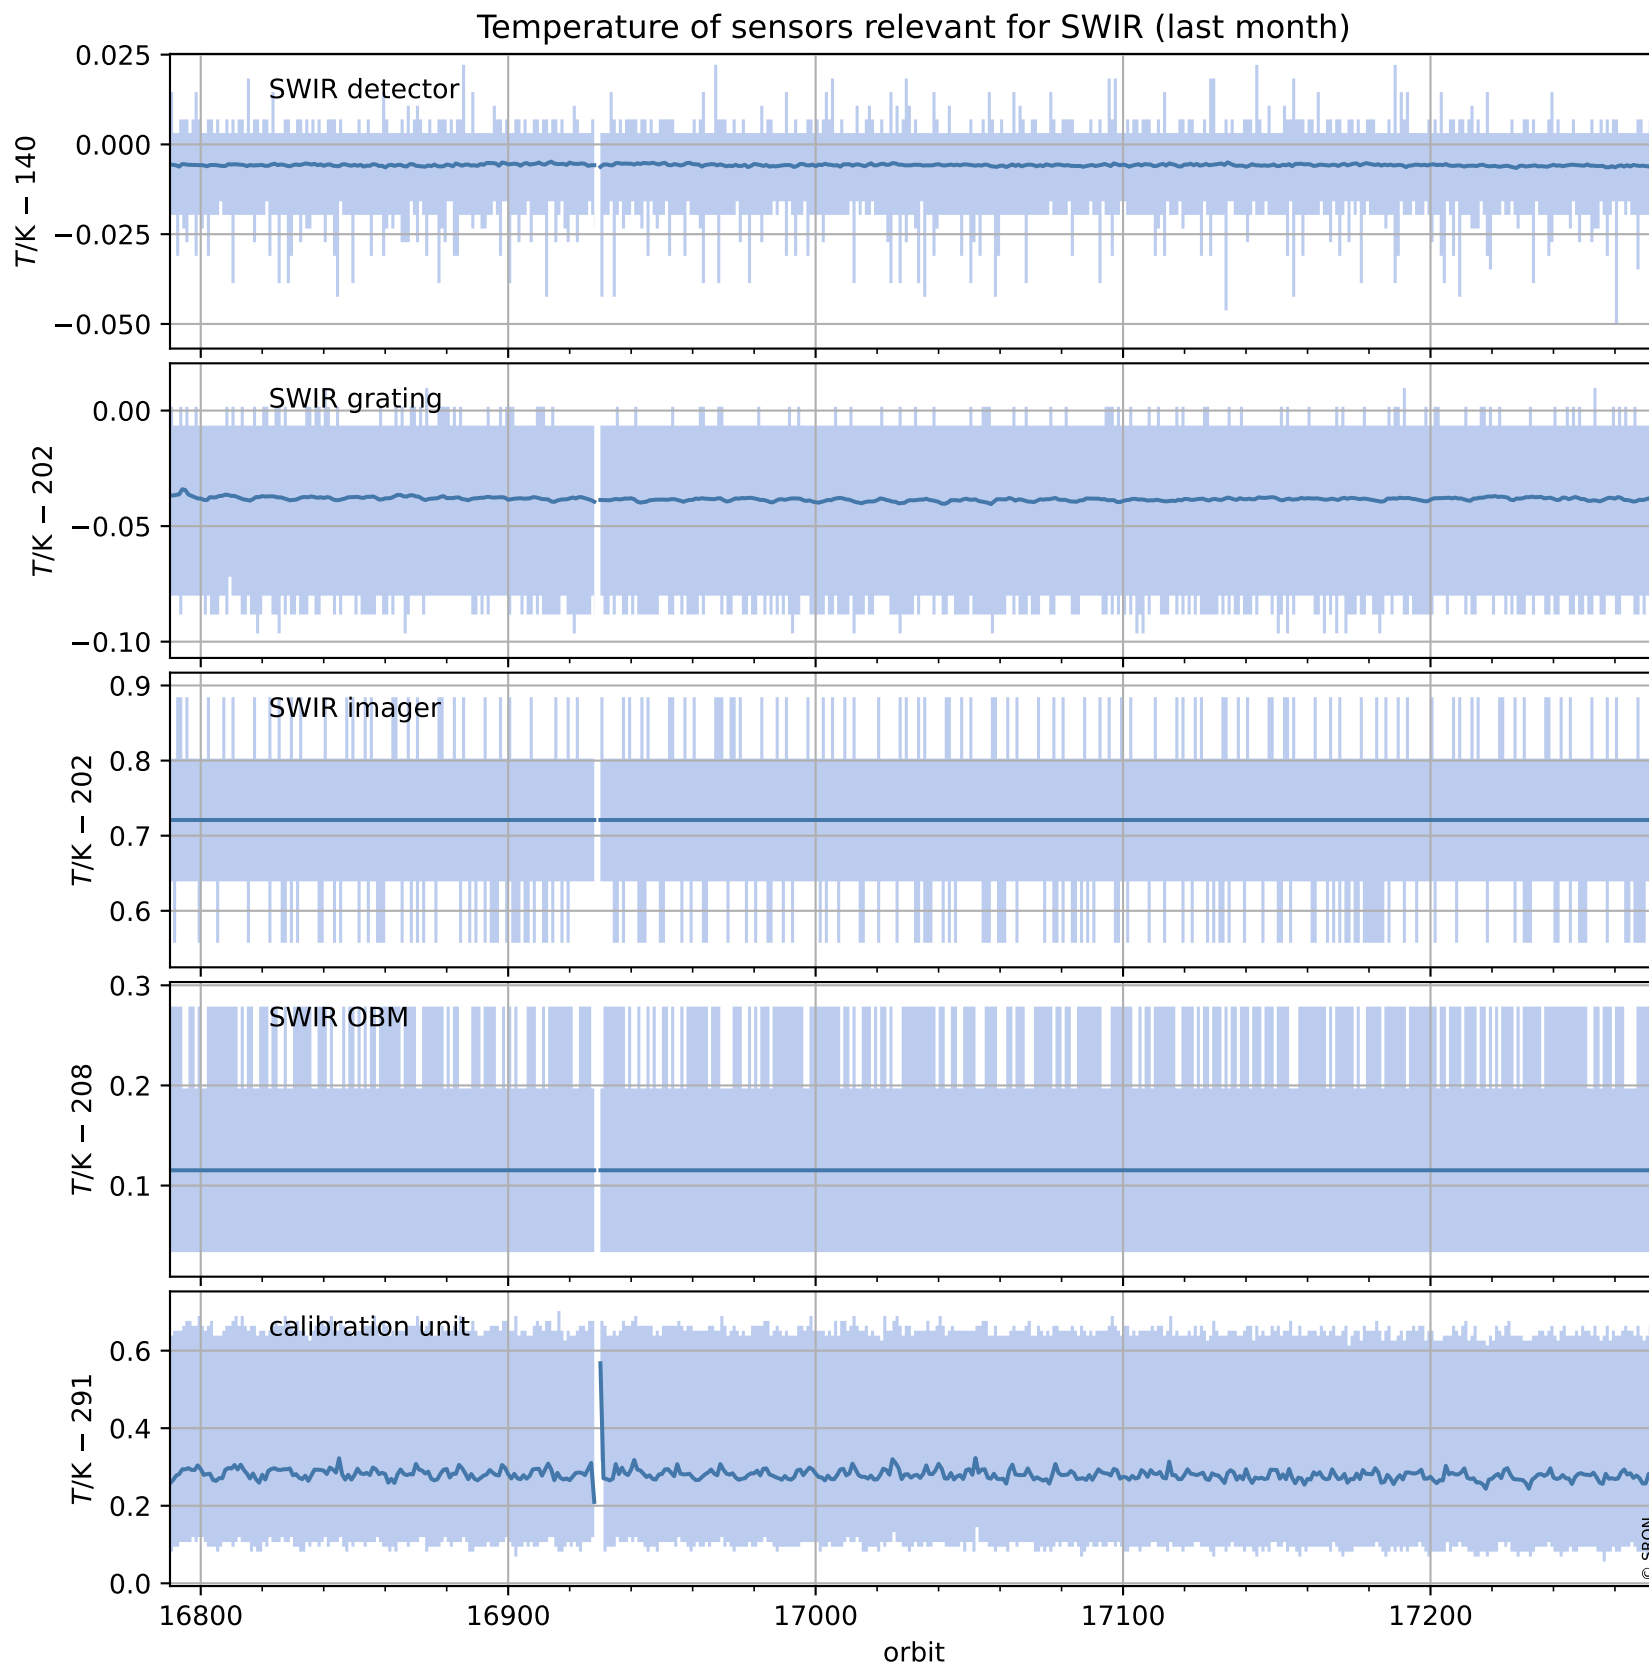

Tropomi SWIR housekeeping data

orbits : [17261, 17274]
coverage : 2021-02-11 / 2021-02-12
created : 2023-08-21T09:09:14

Temperature of sensors relevant for SWIR (one day)

Tropomi SWIR housekeeping data

orbits : [16790, 17274]
coverage : 2021-01-08 / 2021-02-12
created : 2023-08-21T09:09:14

Tropomi SWIR housekeeping data

orbits : [17261, 17274]
coverage : 2021-02-11 / 2021-02-12
created : 2023-08-21T09:09:15

Current and duty cycle of 3 heaters relevant for SWIR (one day)

Tropomi SWIR housekeeping data

orbits : [16790, 17274]
coverage : 2021-01-08 / 2021-02-12
created : 2023-08-21T09:09:15

Current and duty cycle of 3 heaters relevant for SWIR (last month)

Tropomi SWIR housekeeping data

orbits : [17261, 17274]
coverage : 2021-02-11 / 2021-02-12
created : 2023-08-21T09:09:15