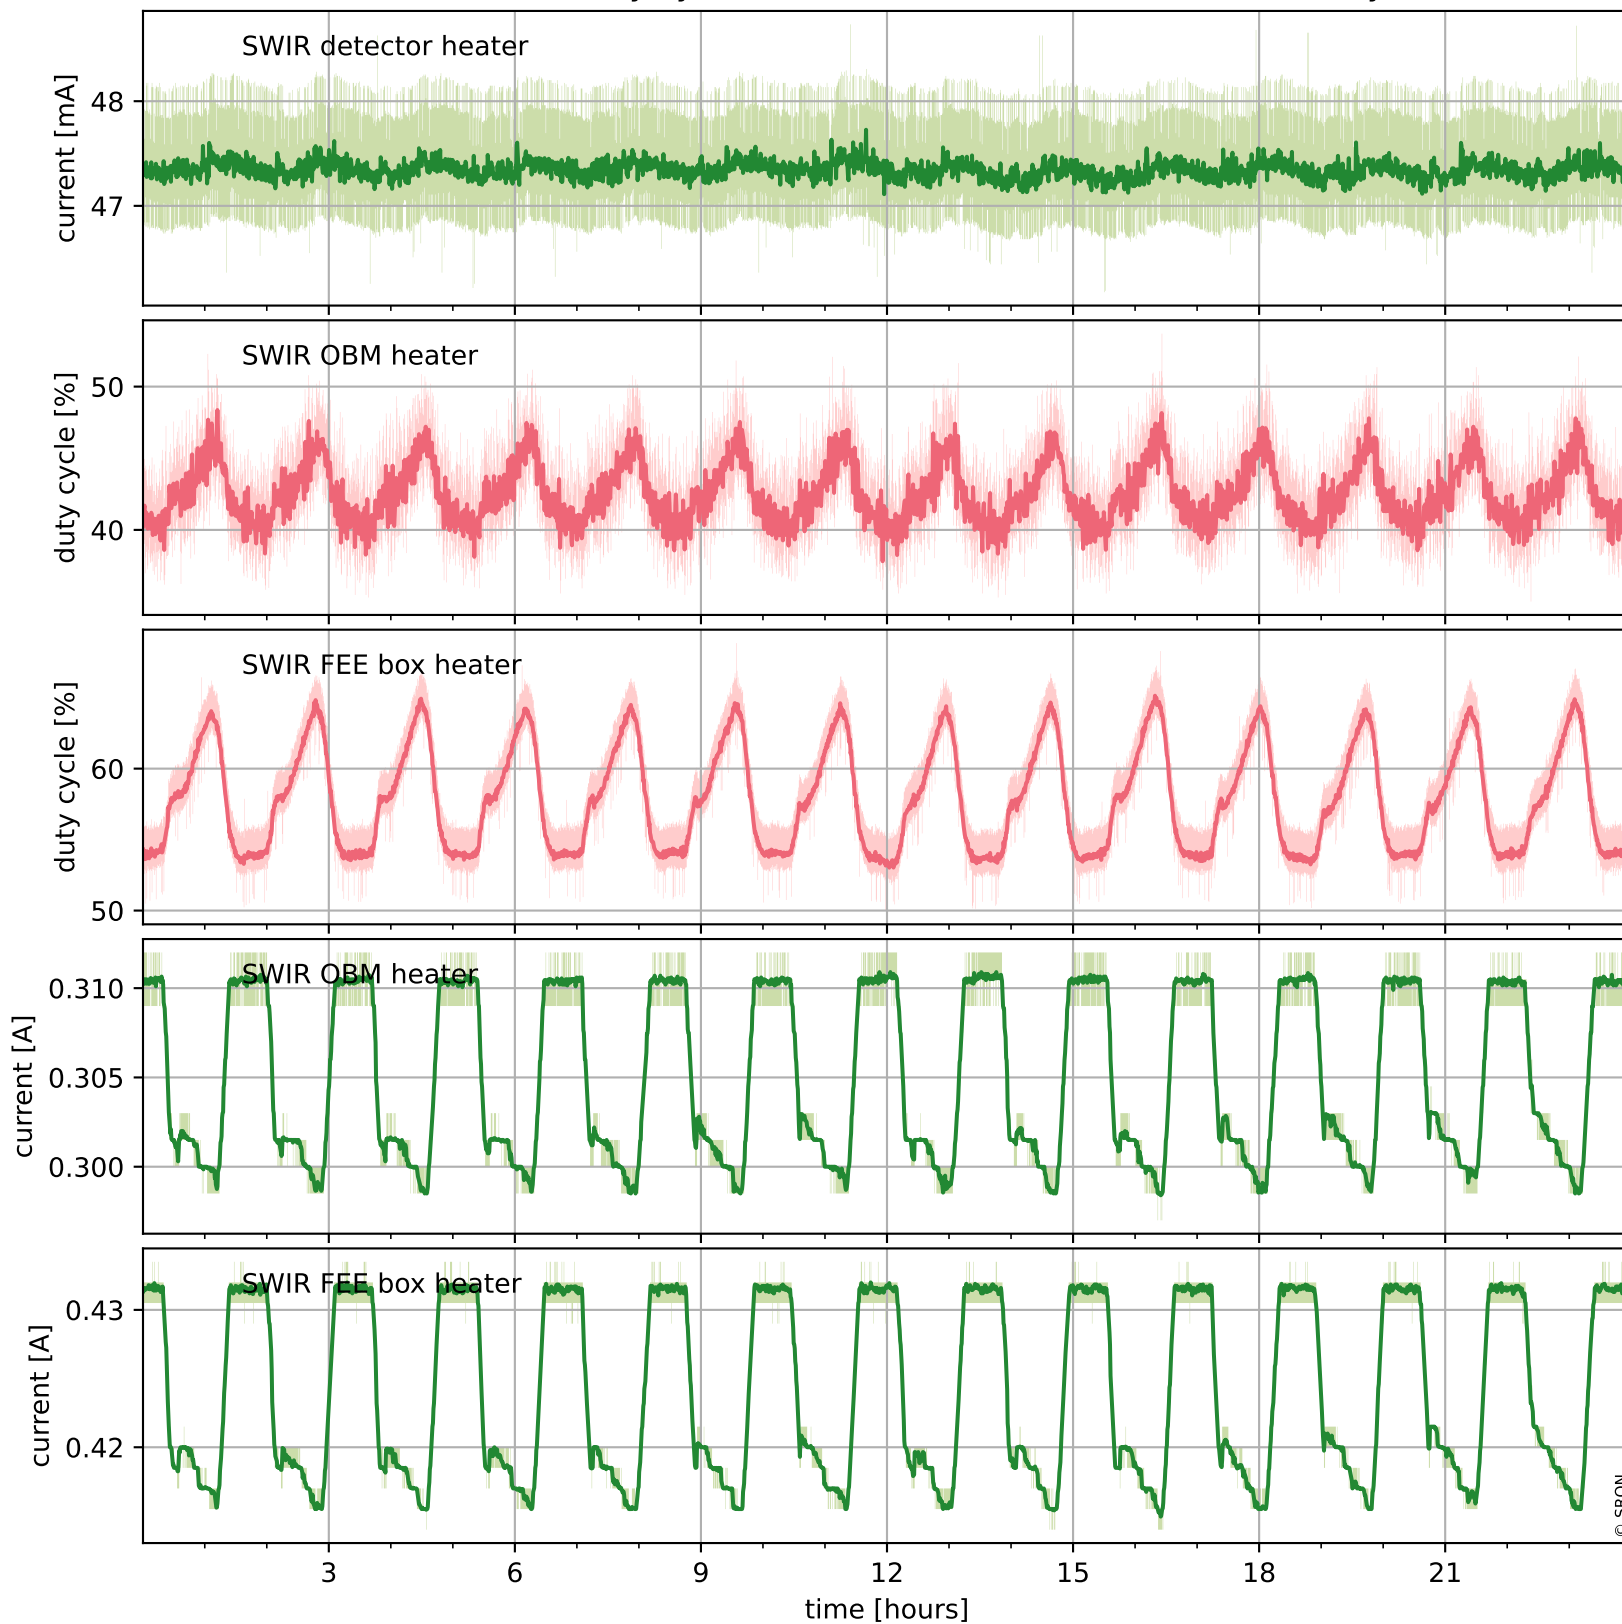

Tropomi SWIR housekeeping data

orbits : [17318, 17331]
coverage : 2021-02-15 / 2021-02-16
created : 2023-08-21T09:09:23

Temperature of sensors relevant for SWIR (one day)

Tropomi SWIR housekeeping data

orbits : [16847, 17331]
coverage : 2021-01-12 / 2021-02-16
created : 2023-08-21T09:09:24

Temperature of sensors relevant for SWIR (last month)

Tropomi SWIR housekeeping data

orbits : [17318, 17331]
coverage : 2021-02-15 / 2021-02-16
created : 2023-08-21T09:09:24

Current and duty cycle of 3 heaters relevant for SWIR (one day)

Tropomi SWIR housekeeping data

orbits : [16847, 17331]
coverage : 2021-01-12 / 2021-02-16
created : 2023-08-21T09:09:24

Current and duty cycle of 3 heaters relevant for SWIR (last month)

Tropomi SWIR housekeeping data

orbits : [17318, 17331]
coverage : 2021-02-15 / 2021-02-16
created : 2023-08-21T09:09:25

Temperature of sensors at the SWIR front-end electronics (one day)

Tropomi SWIR housekeeping data

orbits : [16847, 17331]
coverage : 2021-01-12 / 2021-02-16
created : 2023-08-21T09:09:25