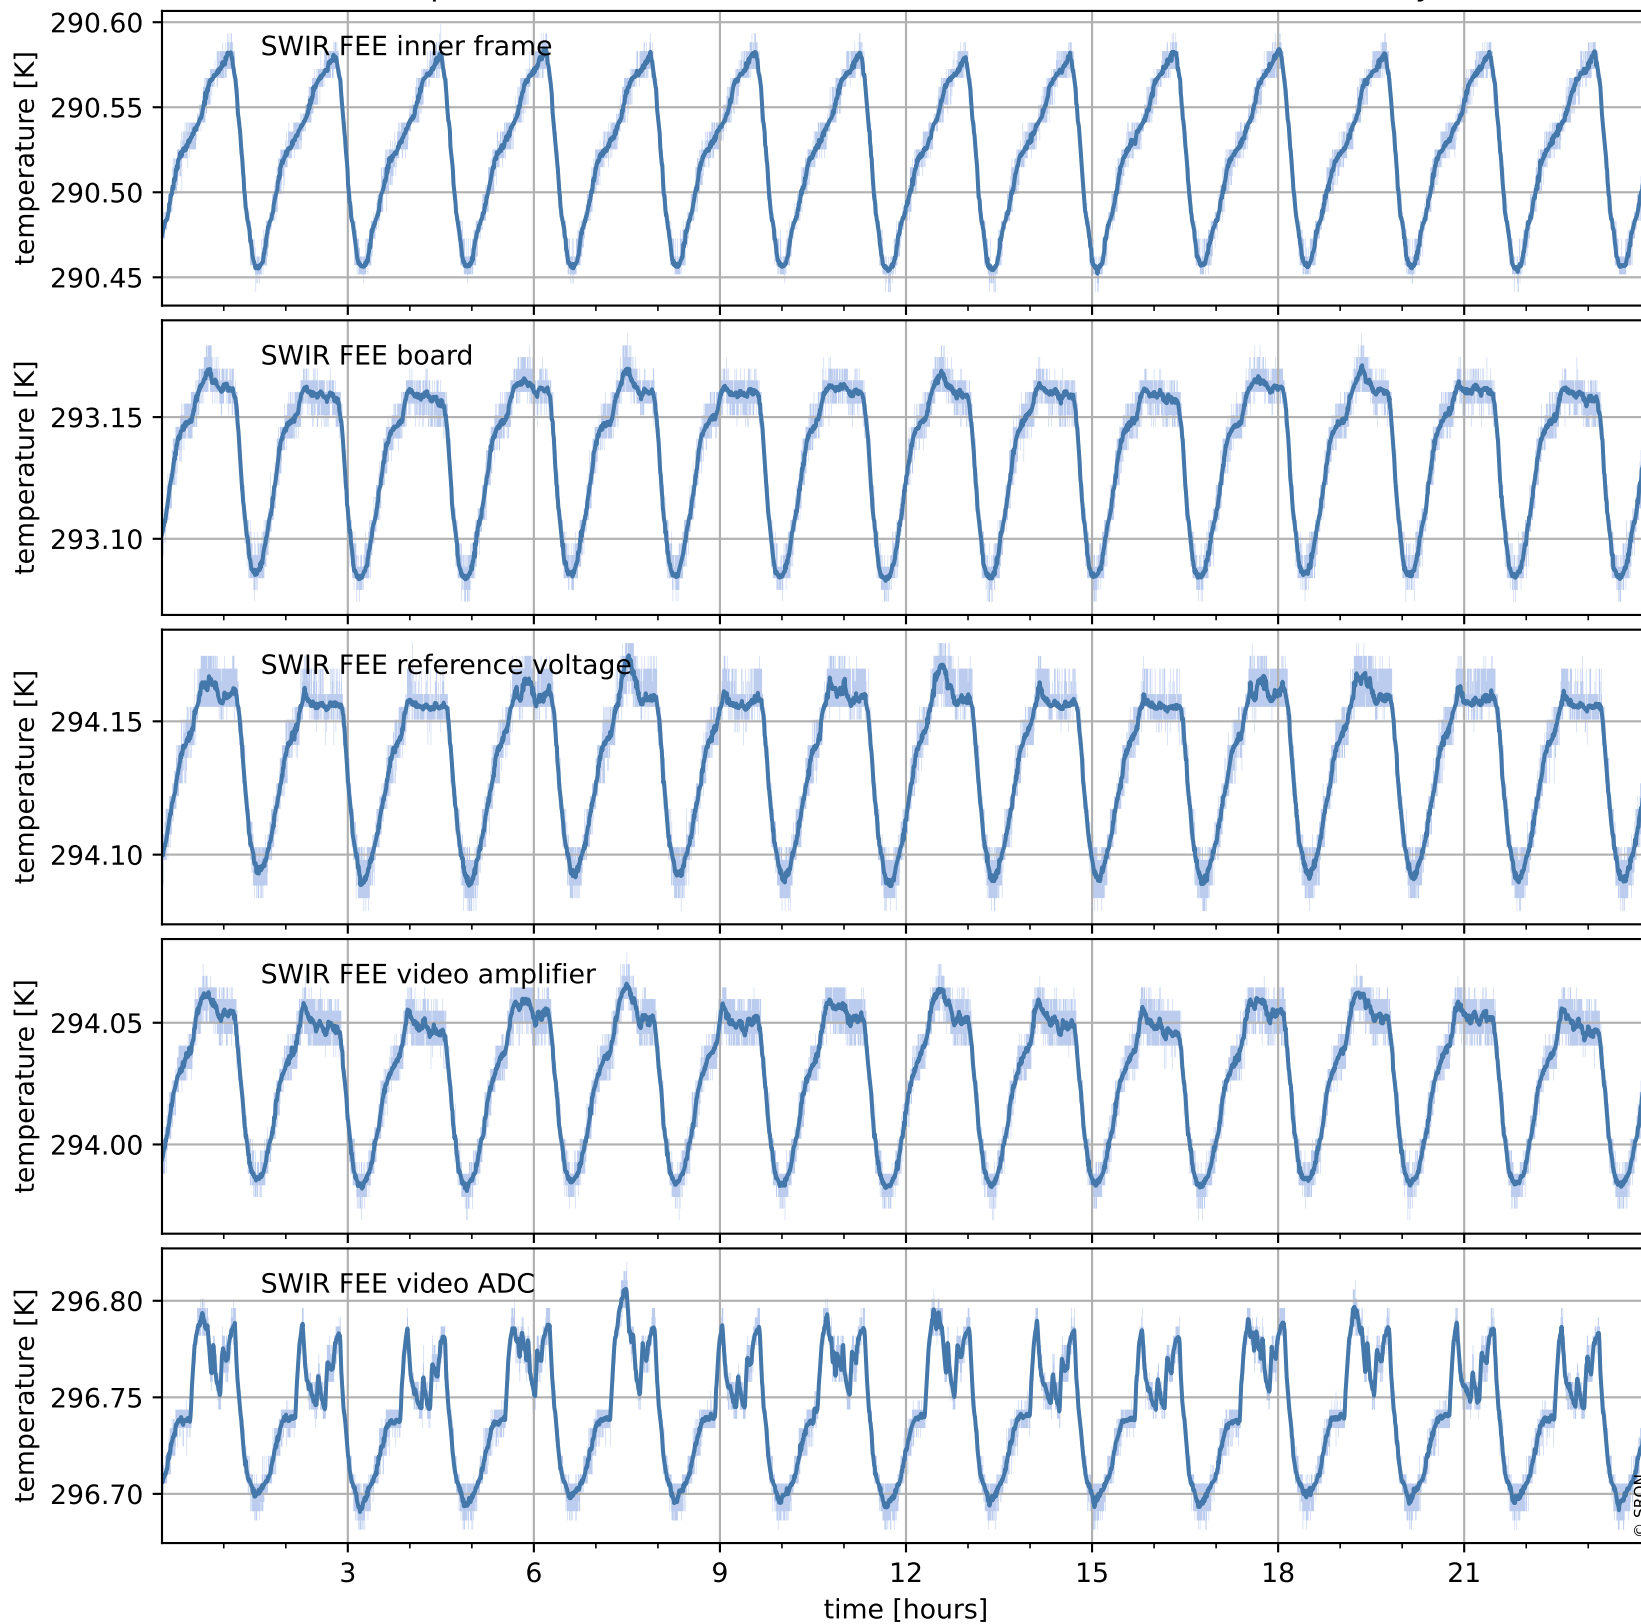

Tropomi SWIR housekeeping data

orbits : [17318, 17331]
coverage : 2021-02-15 / 2021-02-16
created : 2023-08-21T09:09:23

Temperature of sensors relevant for SWIR (one day)

Tropomi SWIR housekeeping data

orbits : [16847, 17331]
coverage : 2021-01-12 / 2021-02-16
created : 2023-08-21T09:09:24

Temperature of sensors relevant for SWIR (last month)

Tropomi SWIR housekeeping data

orbits : [17318, 17331]
coverage : 2021-02-15 / 2021-02-16
created : 2023-08-21T09:09:24

Current and duty cycle of 3 heaters relevant for SWIR (one day)

Tropomi SWIR housekeeping data

orbits : [16847, 17331]
coverage : 2021-01-12 / 2021-02-16
created : 2023-08-21T09:09:24

Current and duty cycle of 3 heaters relevant for SWIR (last month)

Tropomi SWIR housekeeping data

orbits : [17318, 17331]
coverage : 2021-02-15 / 2021-02-16
created : 2023-08-21T09:09:25

Temperature of sensors at the SWIR front-end electronics (one day)

Tropomi SWIR housekeeping data

orbits : [16847, 17331]
coverage : 2021-01-12 / 2021-02-16
created : 2023-08-21T09:09:25