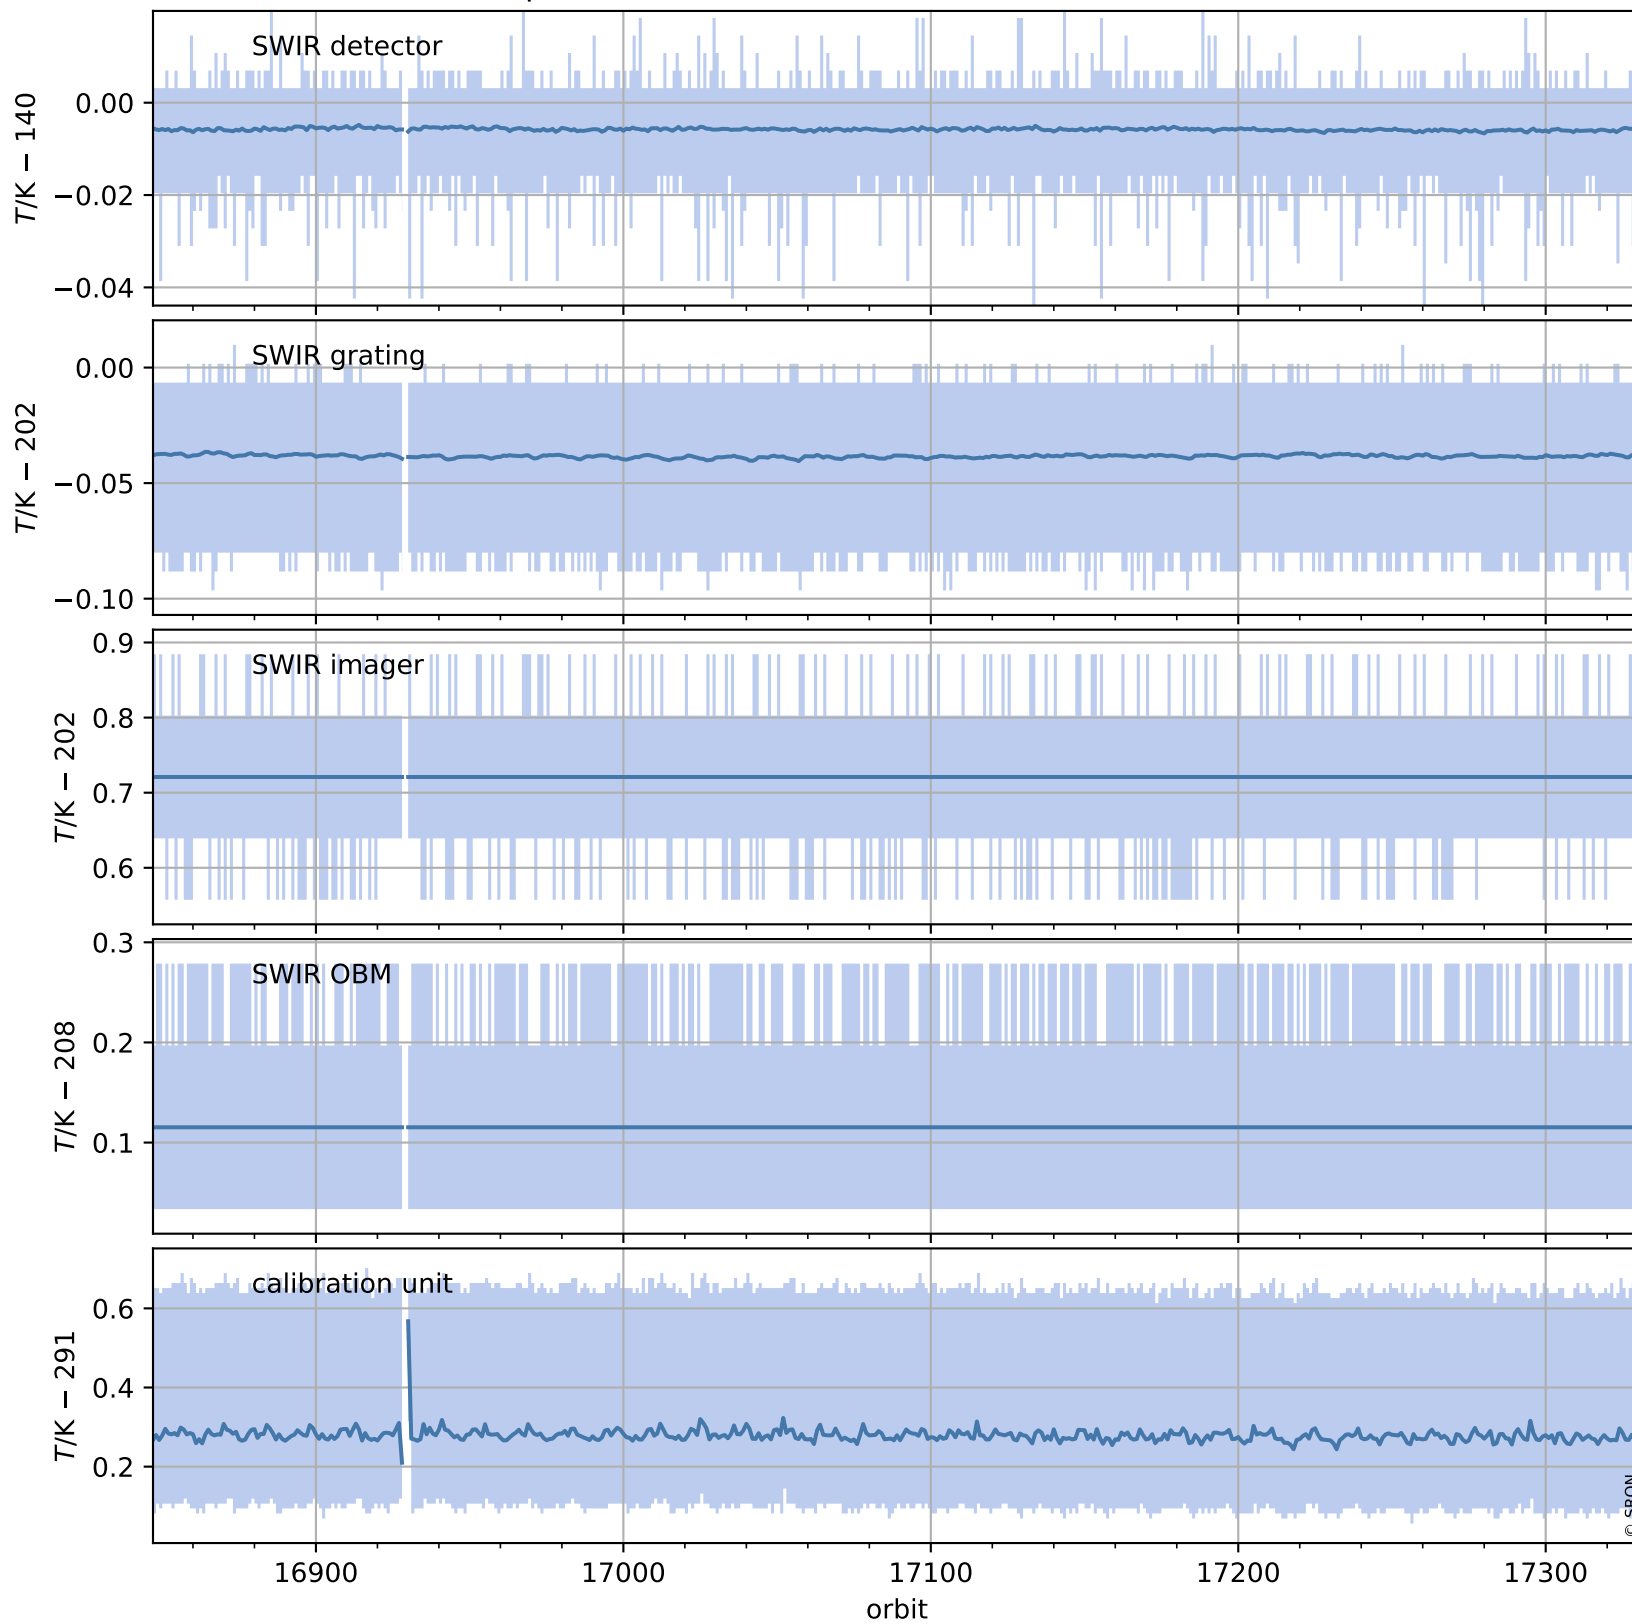

Tropomi SWIR housekeeping data

orbits : [17318, 17331]
coverage : 2021-02-15 / 2021-02-16
created : 2023-08-21T09:09:23

Temperature of sensors relevant for SWIR (one day)

Tropomi SWIR housekeeping data

orbits : [16847, 17331]
coverage : 2021-01-12 / 2021-02-16
created : 2023-08-21T09:09:24

Temperature of sensors relevant for SWIR (last month)

Tropomi SWIR housekeeping data

orbits : [17318, 17331]
coverage : 2021-02-15 / 2021-02-16
created : 2023-08-21T09:09:24

Current and duty cycle of 3 heaters relevant for SWIR (one day)

Tropomi SWIR housekeeping data

orbits : [16847, 17331]
coverage : 2021-01-12 / 2021-02-16
created : 2023-08-21T09:09:24

Current and duty cycle of 3 heaters relevant for SWIR (last month)

Tropomi SWIR housekeeping data

orbits : [17318, 17331]
coverage : 2021-02-15 / 2021-02-16
created : 2023-08-21T09:09:25

Temperature of sensors at the SWIR front-end electronics (one day)

Tropomi SWIR housekeeping data

orbits : [16847, 17331]
coverage : 2021-01-12 / 2021-02-16
created : 2023-08-21T09:09:25