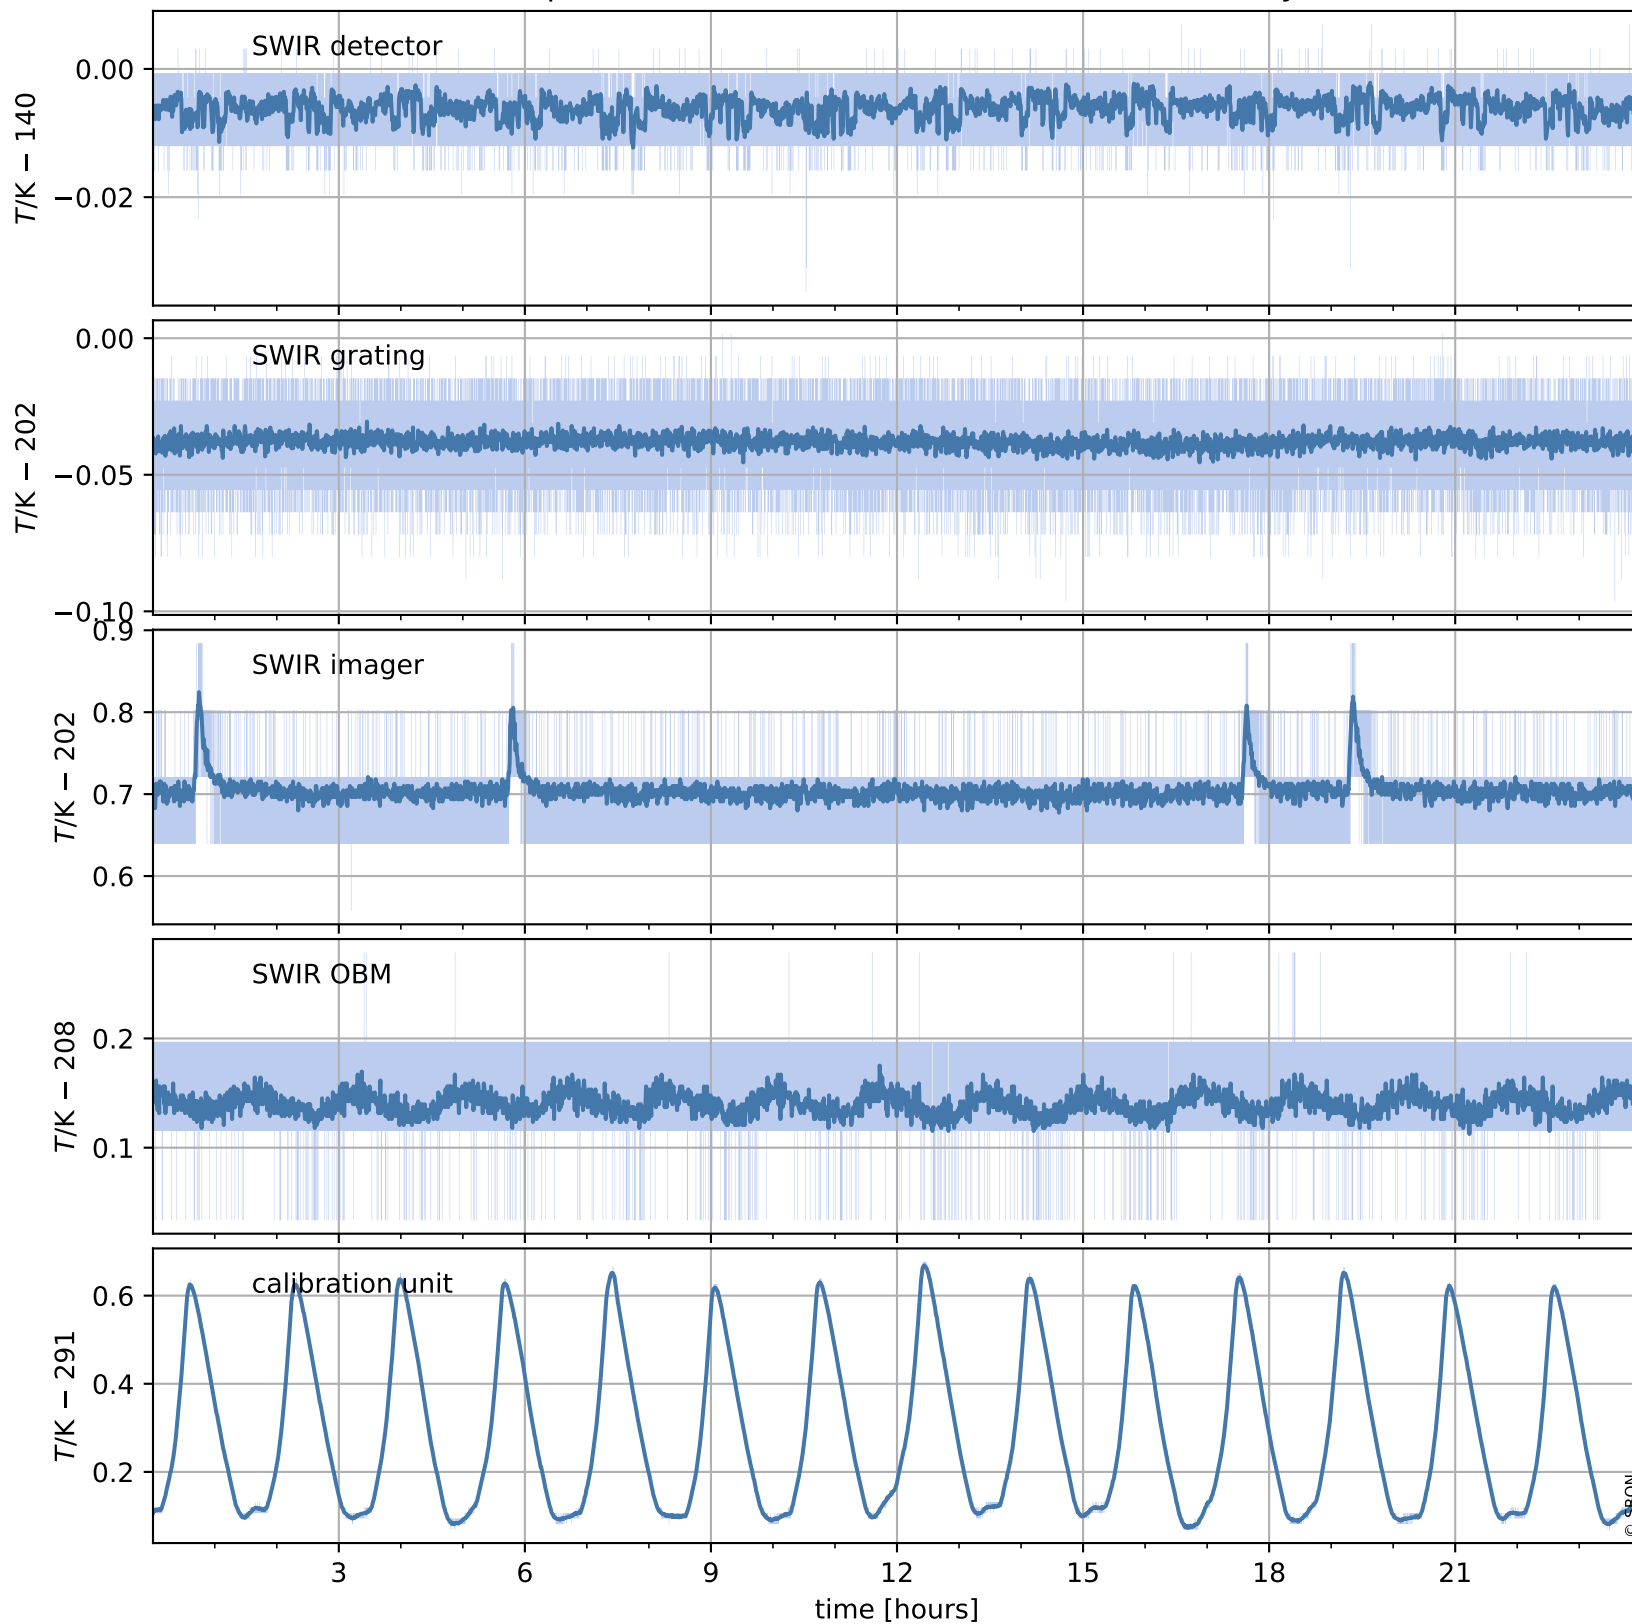

Tropomi SWIR housekeeping data

orbits : [17318, 17331]
coverage : 2021-02-15 / 2021-02-16
created : 2023-08-21T09:09:23

Temperature of sensors relevant for SWIR (one day)

Tropomi SWIR housekeeping data

orbits : [16847, 17331]
coverage : 2021-01-12 / 2021-02-16
created : 2023-08-21T09:09:24

Temperature of sensors relevant for SWIR (last month)

Tropomi SWIR housekeeping data

orbits : [17318, 17331]
coverage : 2021-02-15 / 2021-02-16
created : 2023-08-21T09:09:24

Current and duty cycle of 3 heaters relevant for SWIR (one day)

Tropomi SWIR housekeeping data

orbits : [16847, 17331]
coverage : 2021-01-12 / 2021-02-16
created : 2023-08-21T09:09:24

Current and duty cycle of 3 heaters relevant for SWIR (last month)

Tropomi SWIR housekeeping data

orbits : [17318, 17331]
coverage : 2021-02-15 / 2021-02-16
created : 2023-08-21T09:09:25

Temperature of sensors at the SWIR front-end electronics (one day)

Tropomi SWIR housekeeping data

orbits : [16847, 17331]
coverage : 2021-01-12 / 2021-02-16
created : 2023-08-21T09:09:25