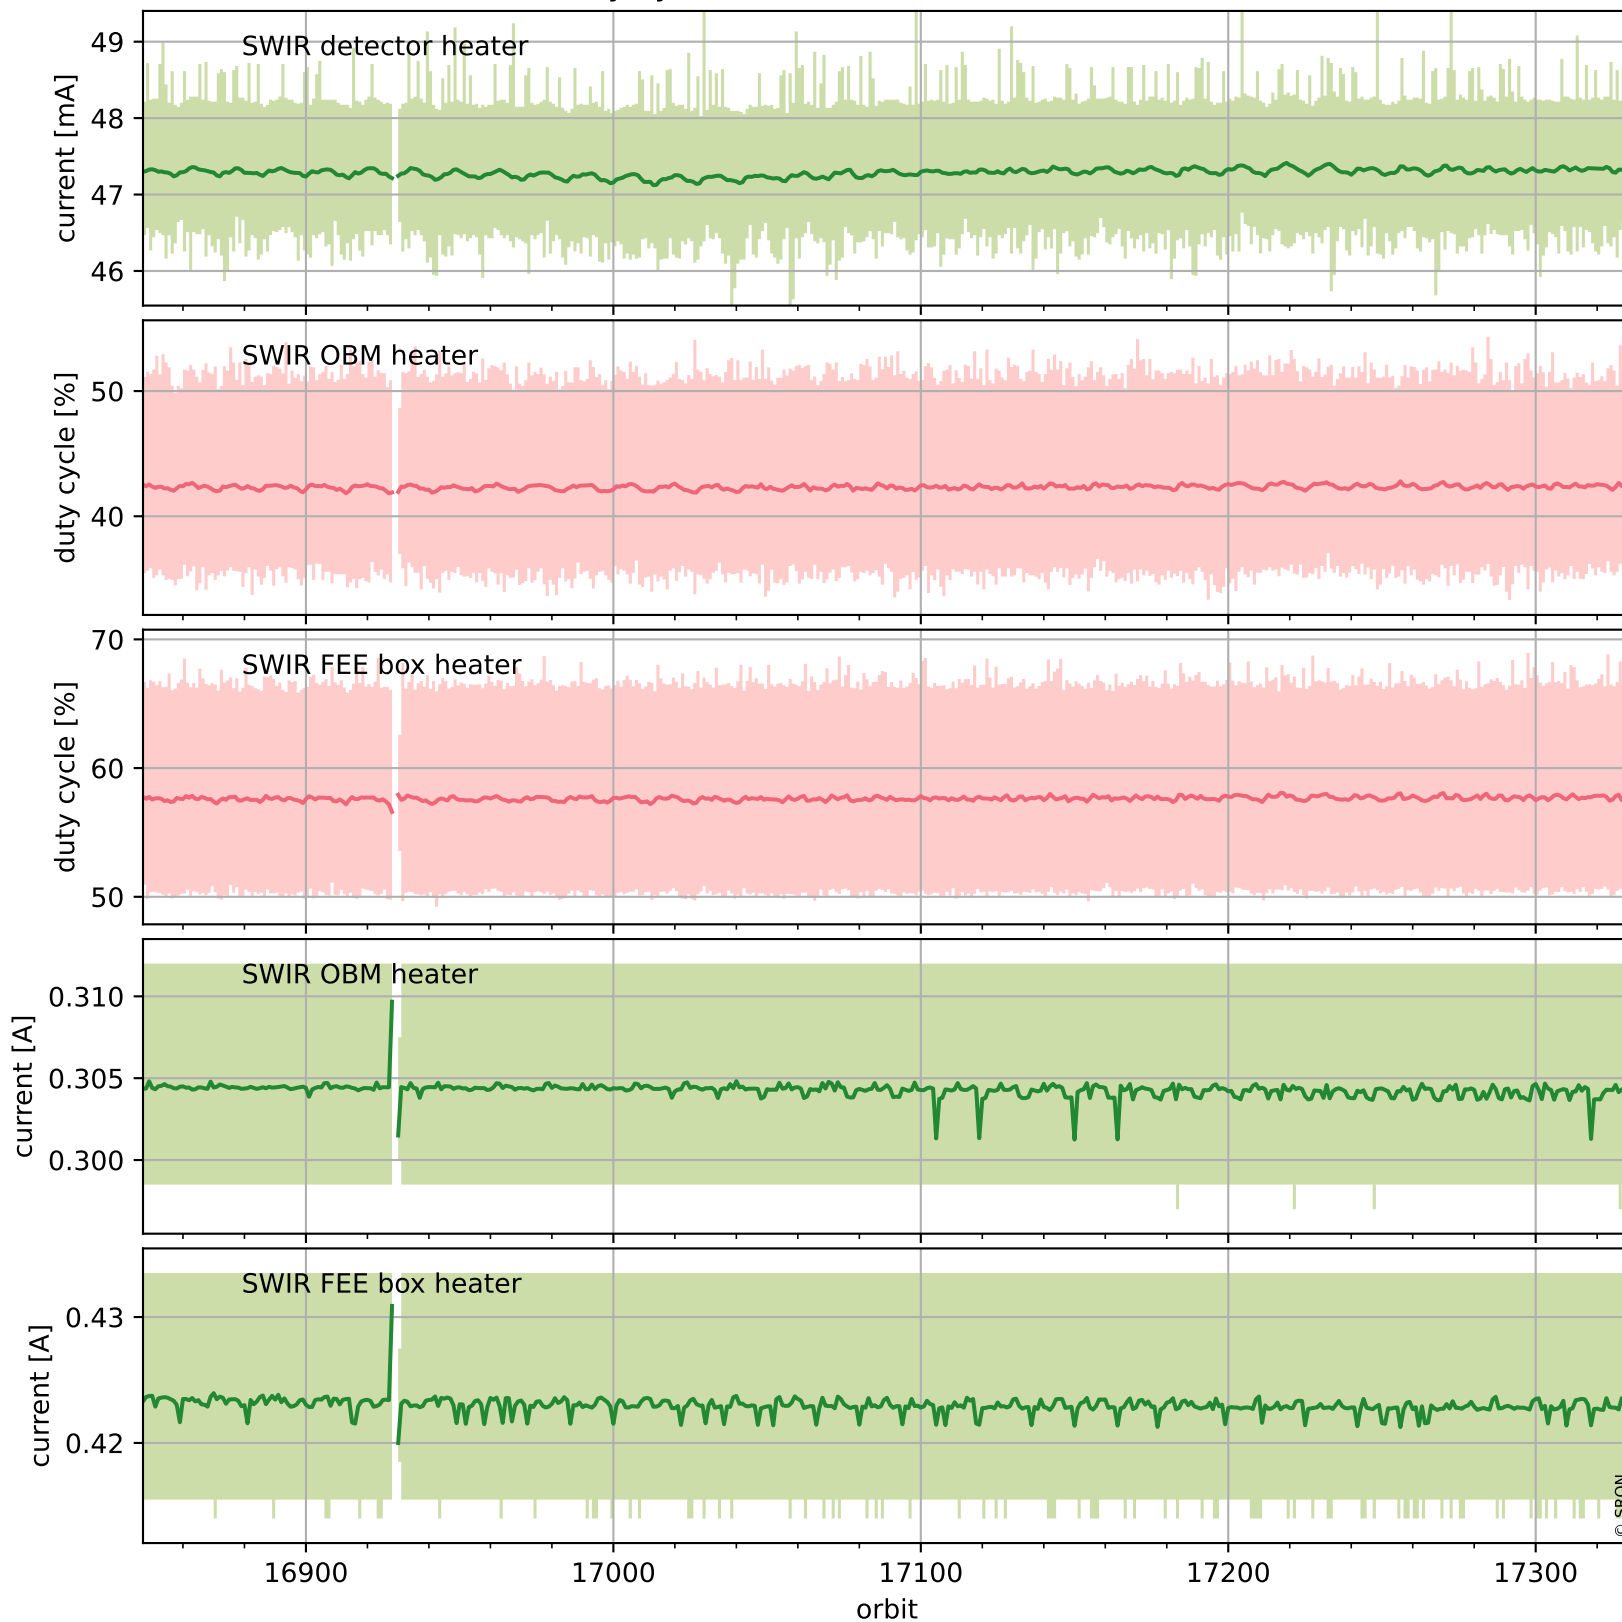

Tropomi SWIR housekeeping data

orbits : [17318, 17331]
coverage : 2021-02-15 / 2021-02-16
created : 2023-08-21T09:09:23

Temperature of sensors relevant for SWIR (one day)

Tropomi SWIR housekeeping data

orbits : [16847, 17331]
coverage : 2021-01-12 / 2021-02-16
created : 2023-08-21T09:09:24

Temperature of sensors relevant for SWIR (last month)

Tropomi SWIR housekeeping data

orbits : [17318, 17331]
coverage : 2021-02-15 / 2021-02-16
created : 2023-08-21T09:09:24

Current and duty cycle of 3 heaters relevant for SWIR (one day)

Tropomi SWIR housekeeping data

orbits : [16847, 17331]
coverage : 2021-01-12 / 2021-02-16
created : 2023-08-21T09:09:24

Current and duty cycle of 3 heaters relevant for SWIR (last month)

Tropomi SWIR housekeeping data

orbits : [17318, 17331]
coverage : 2021-02-15 / 2021-02-16
created : 2023-08-21T09:09:25

Temperature of sensors at the SWIR front-end electronics (one day)

Tropomi SWIR housekeeping data

orbits : [16847, 17331]
coverage : 2021-01-12 / 2021-02-16
created : 2023-08-21T09:09:25