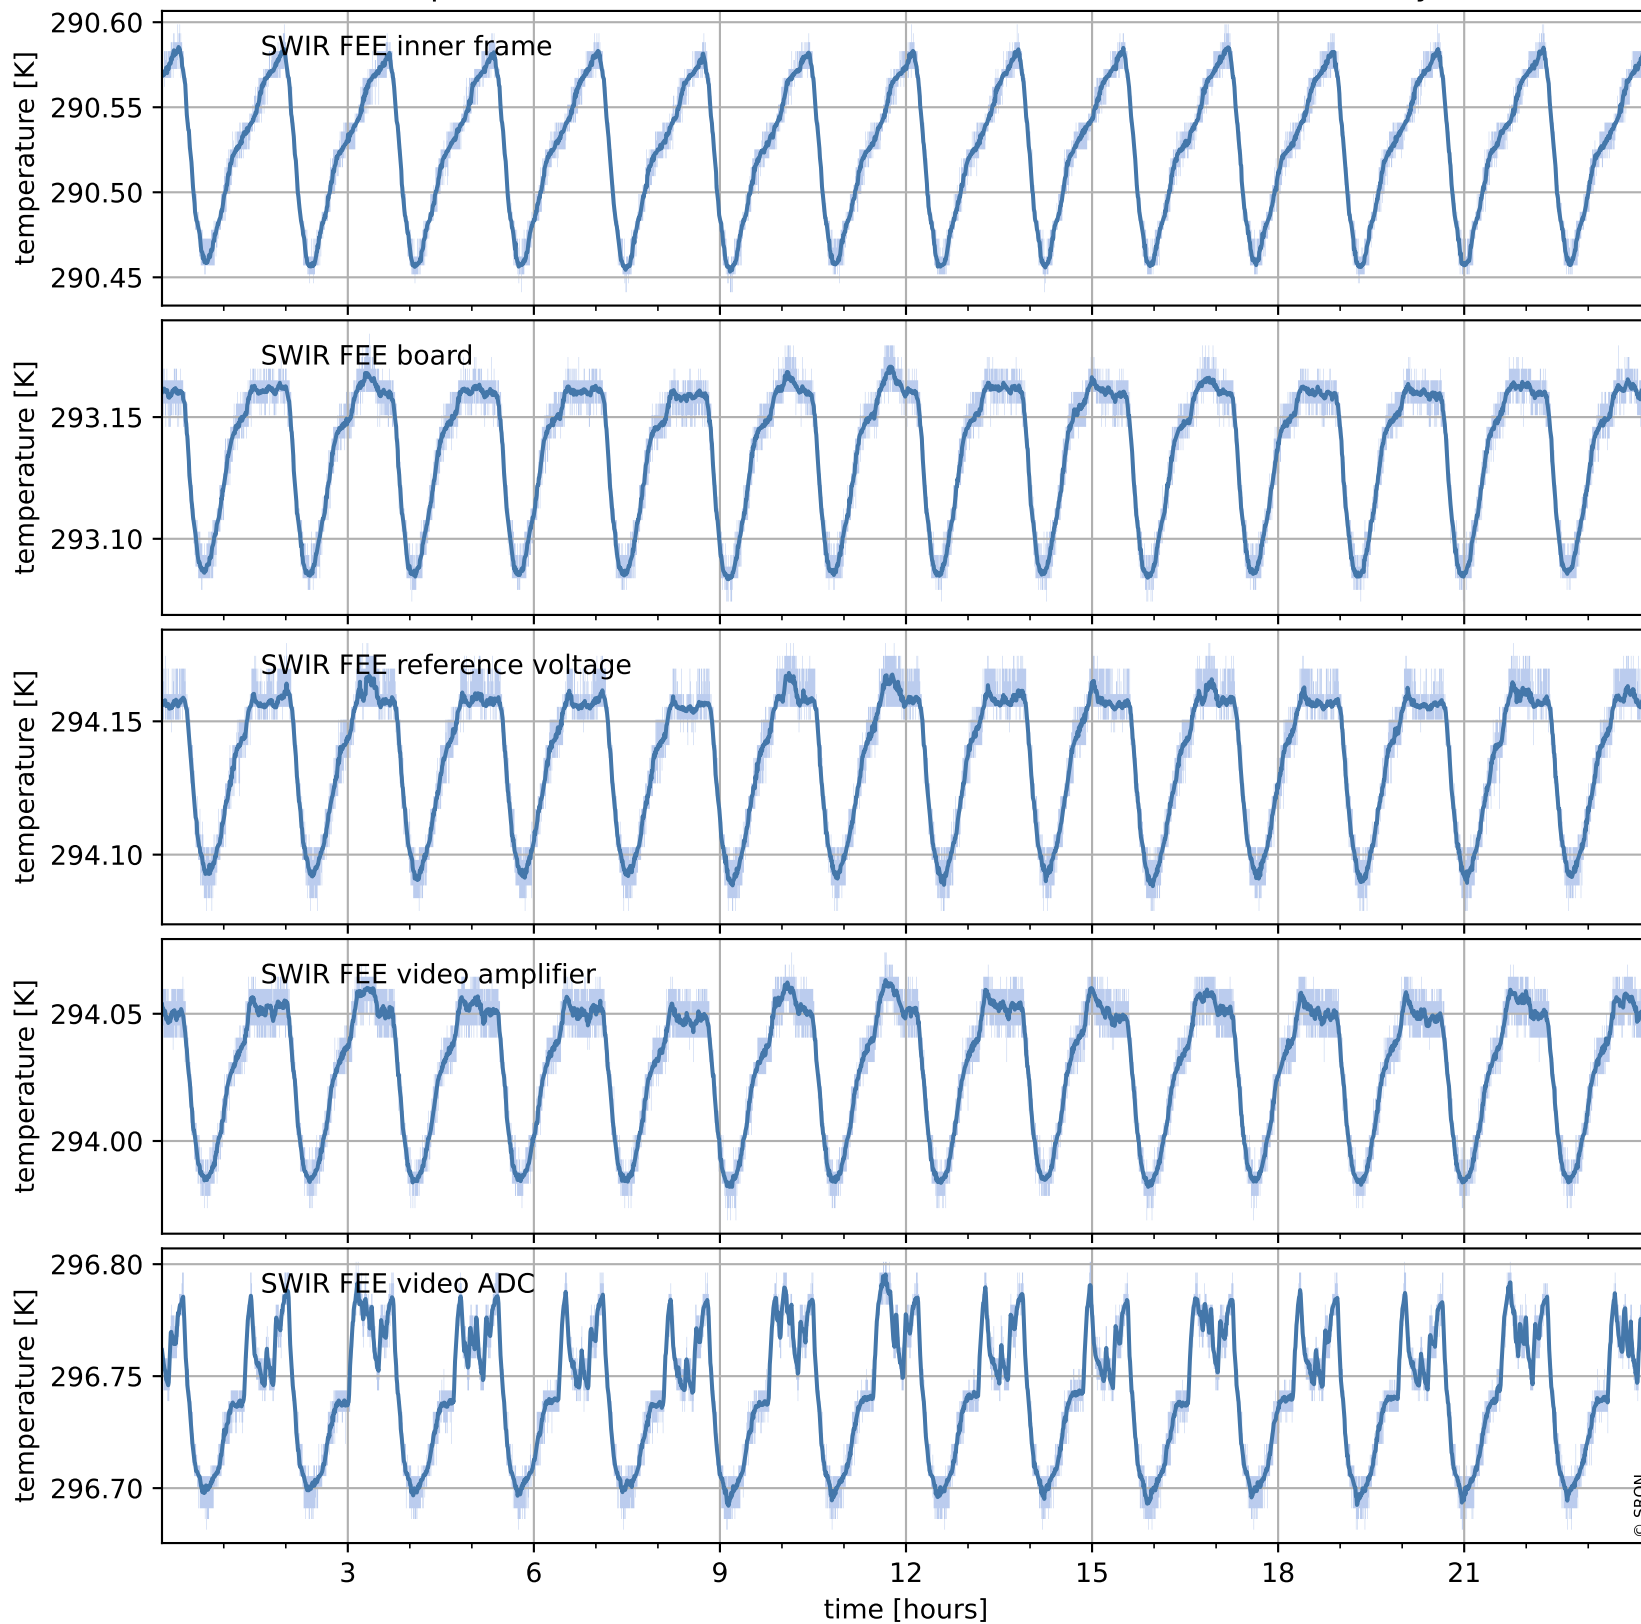

Tropomi SWIR housekeeping data

orbits : [17432, 17445]
coverage : 2021-02-23 / 2021-02-24
created : 2023-08-21T09:09:44

Temperature of sensors at the SWIR front-end electronics (one day)