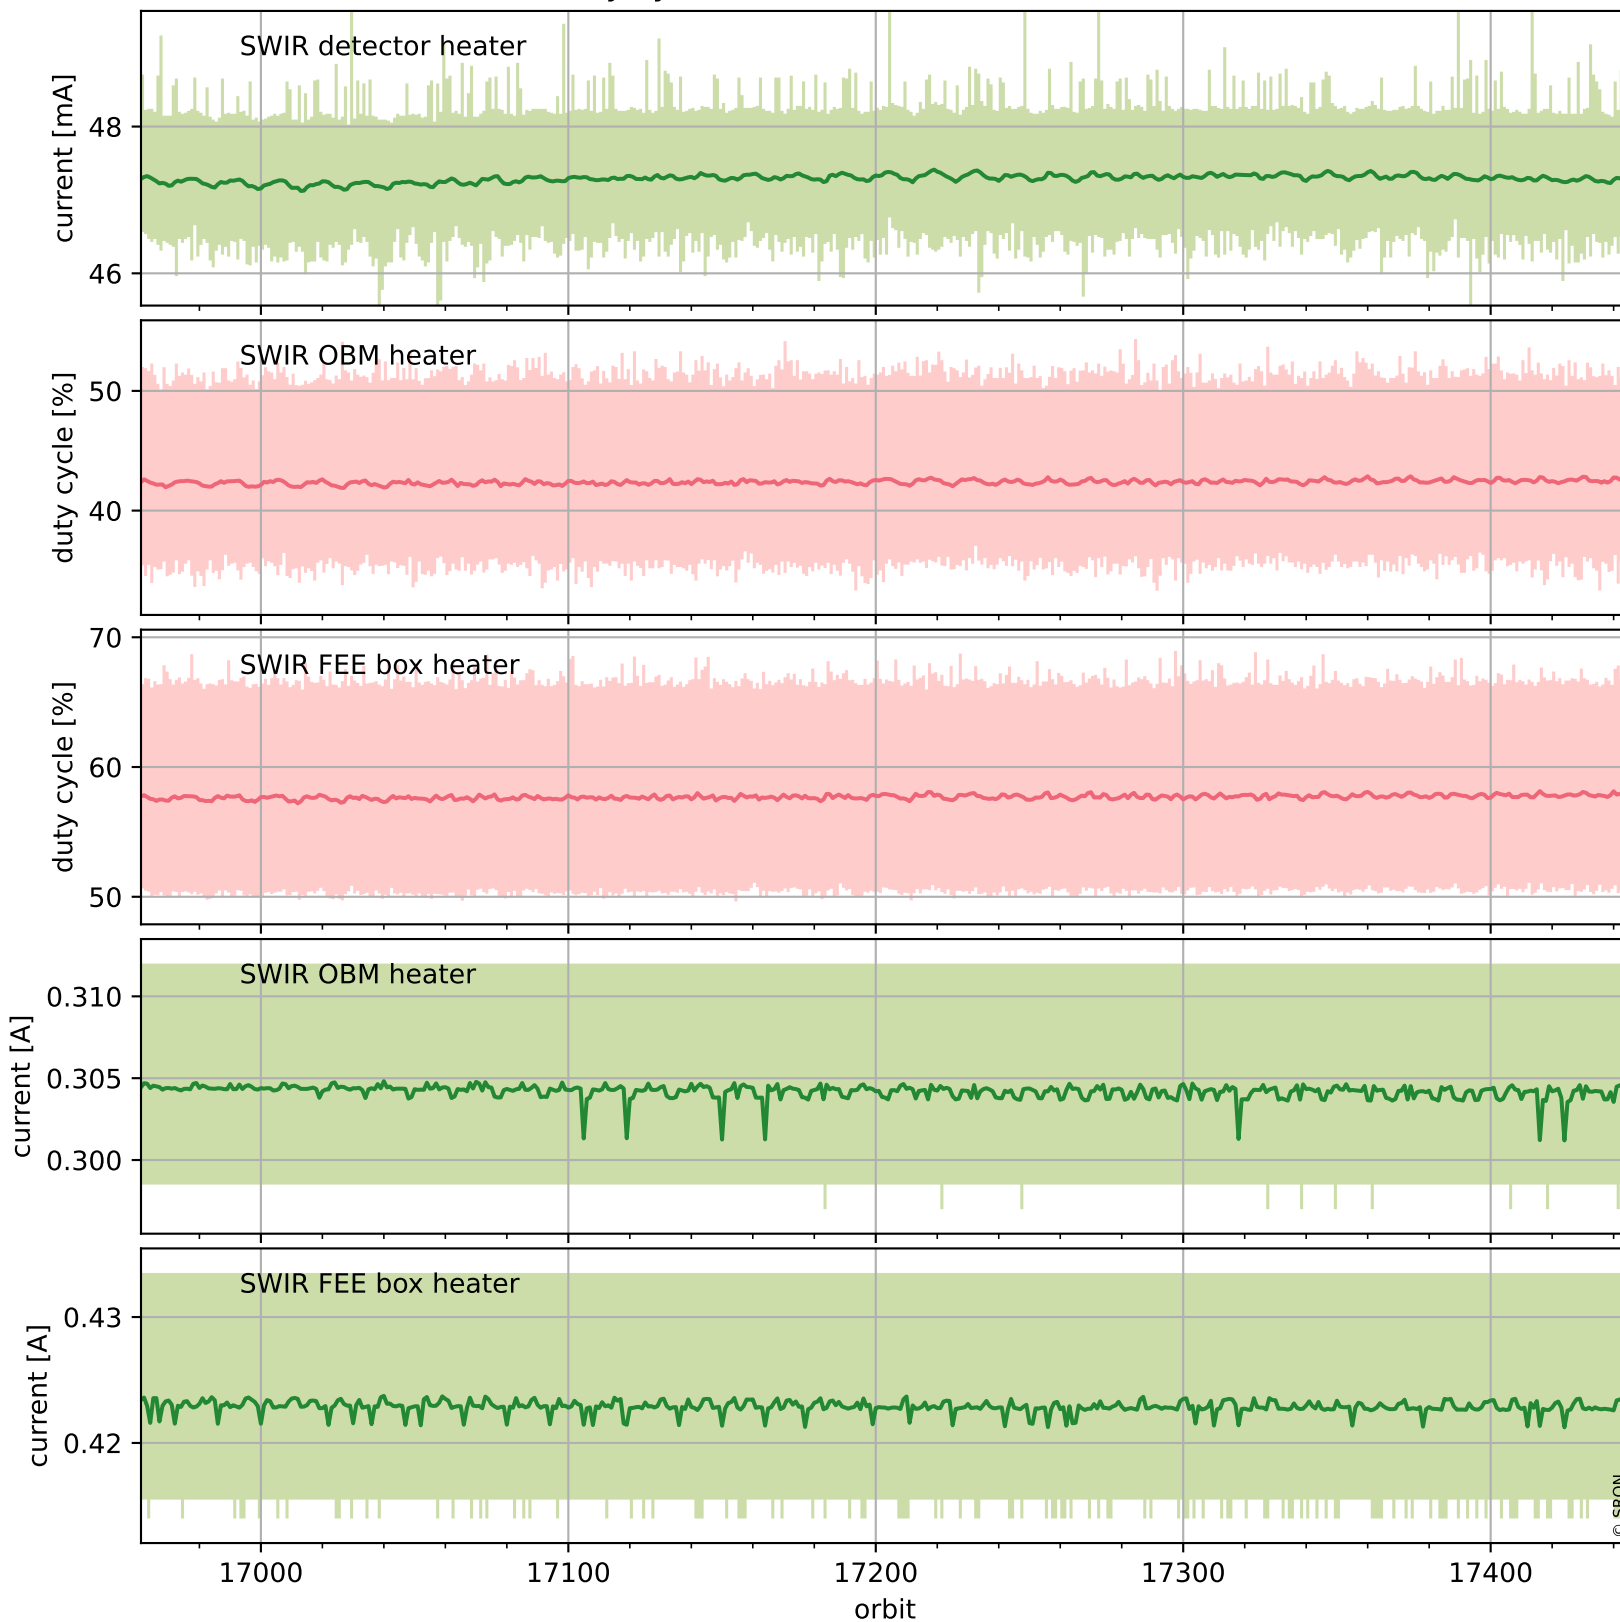

Tropomi SWIR housekeeping data

orbits : [16961, 17445]
coverage : 2021-01-20 / 2021-02-24
created : 2023-08-21T09:09:43

Current and duty cycle of 3 heaters relevant for SWIR (last month)