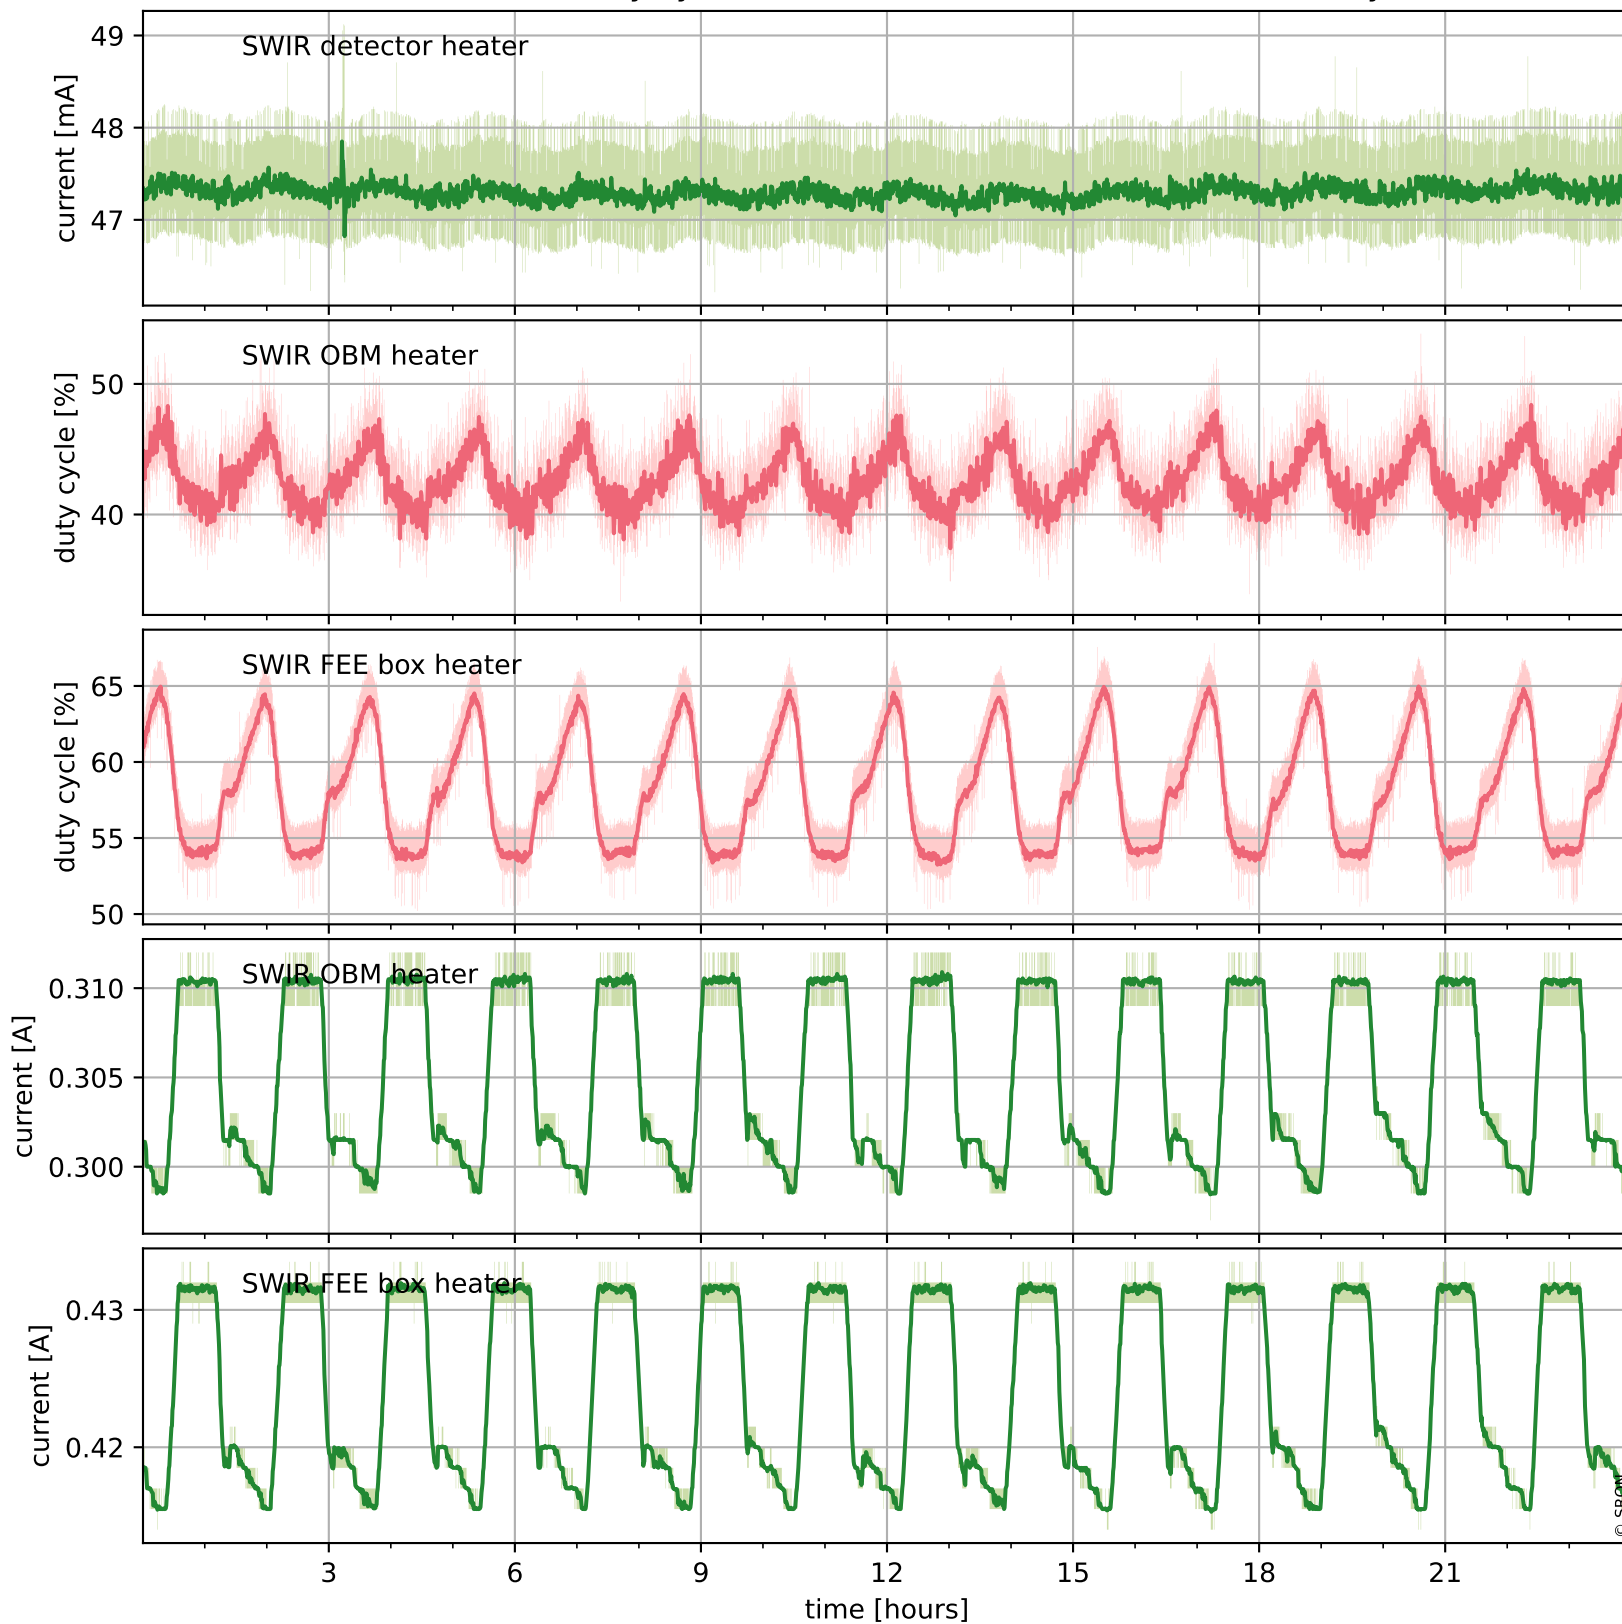

Tropomi SWIR housekeeping data

orbits : [17432, 17445]
coverage : 2021-02-23 / 2021-02-24
created : 2023-08-21T09:09:43

Current and duty cycle of 3 heaters relevant for SWIR (one day)