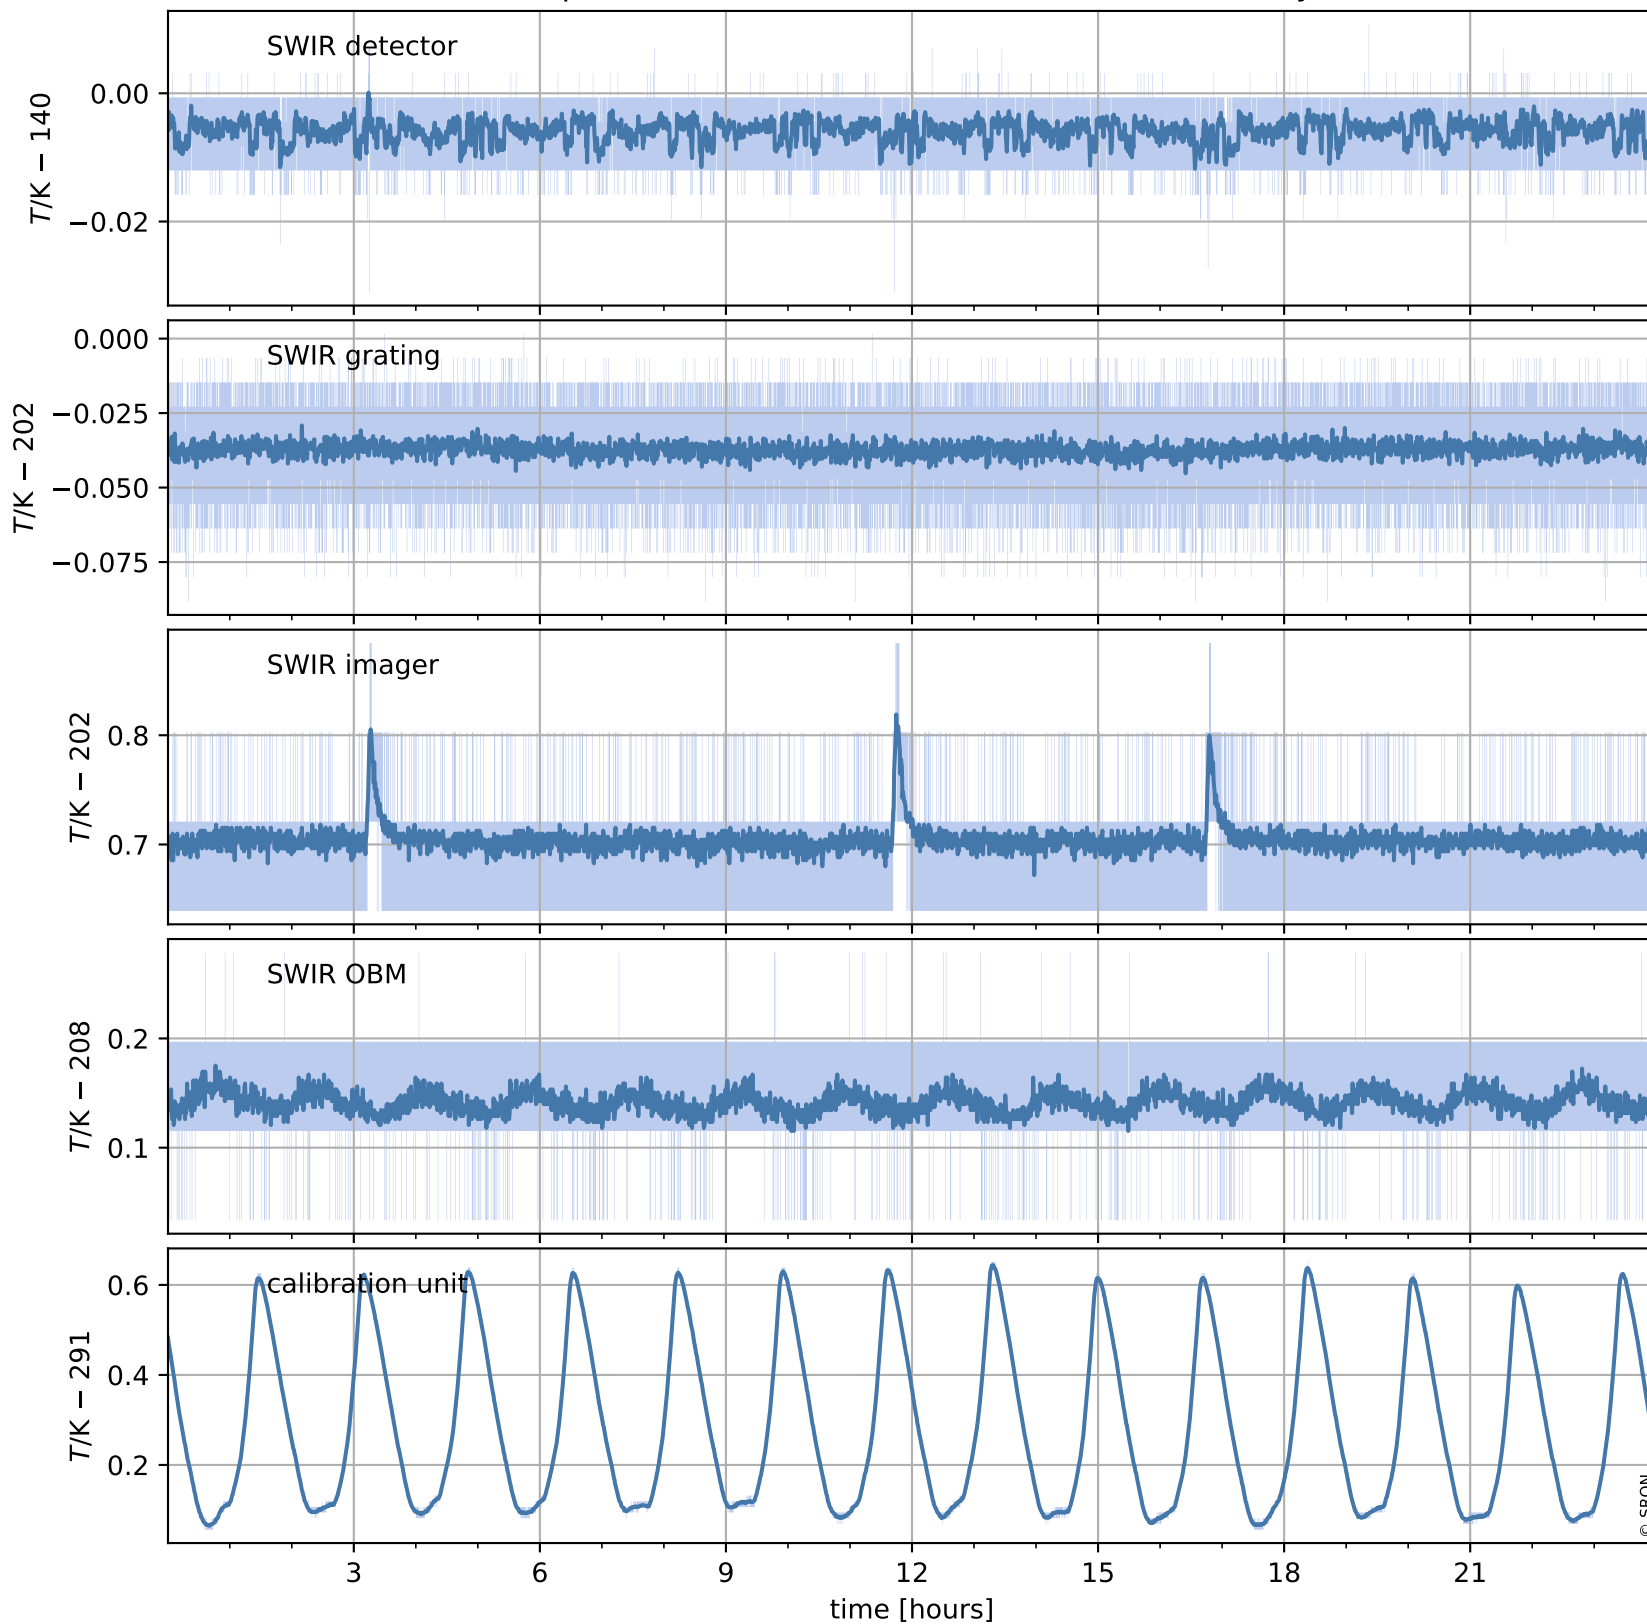

# Tropomi SWIR housekeeping data

orbits : [17432, 17445]  
coverage : 2021-02-23 / 2021-02-24  
created : 2023-08-21T09:09:42

## Temperature of sensors relevant for SWIR (one day)

## Temperature of sensors relevant for SWIR (last month)