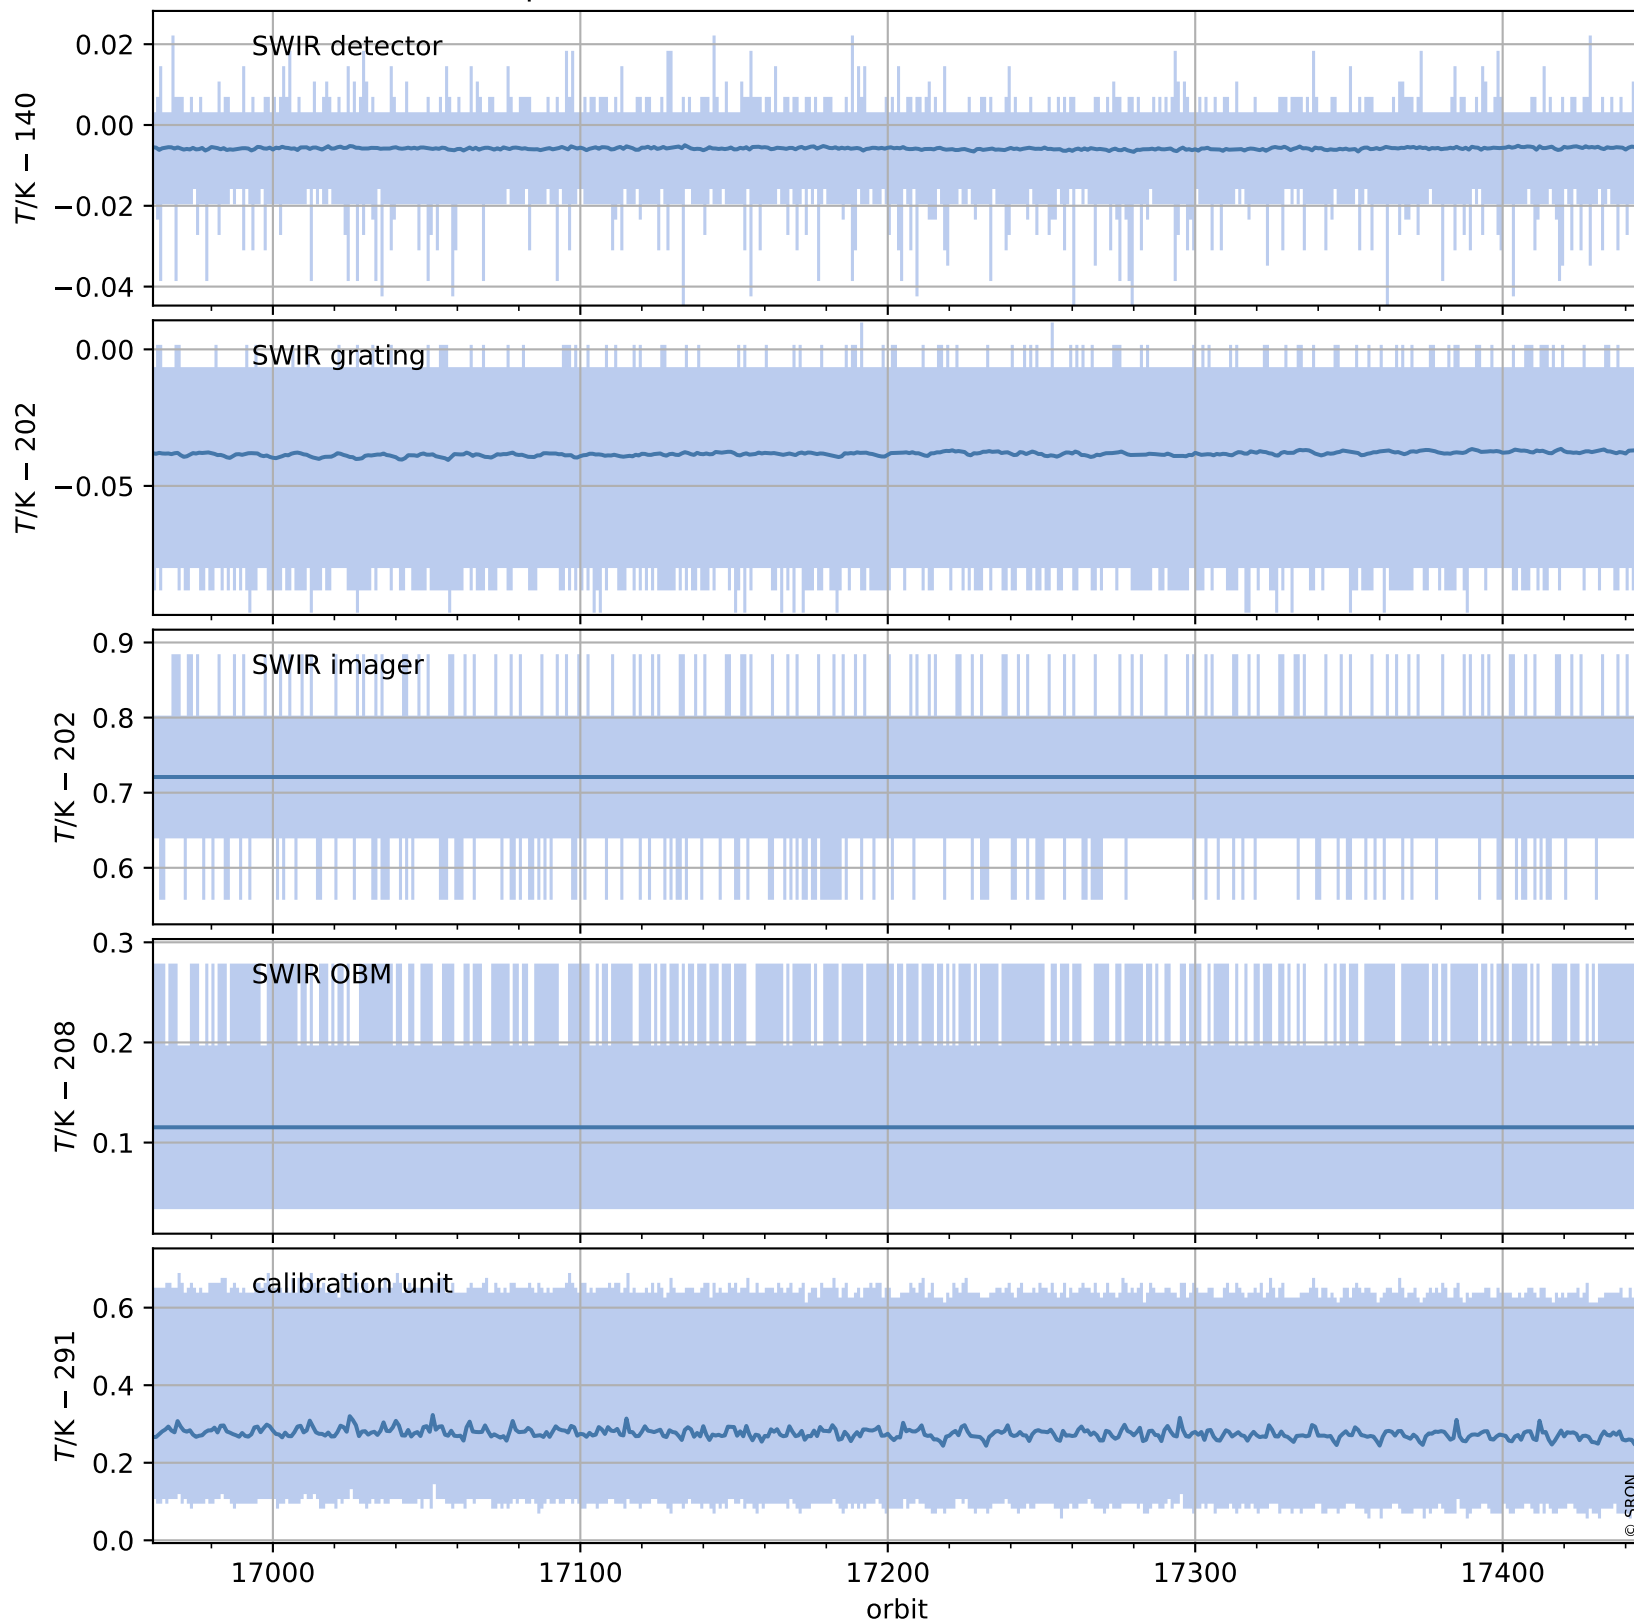

# Tropomi SWIR housekeeping data

orbits : [17432, 17445]  
coverage : 2021-02-23 / 2021-02-24  
created : 2023-08-21T09:09:42

## Temperature of sensors relevant for SWIR (one day)

# Tropomi SWIR housekeeping data

orbits : [16961, 17445]  
coverage : 2021-01-20 / 2021-02-24  
created : 2023-08-21T09:09:42

## Temperature of sensors relevant for SWIR (last month)