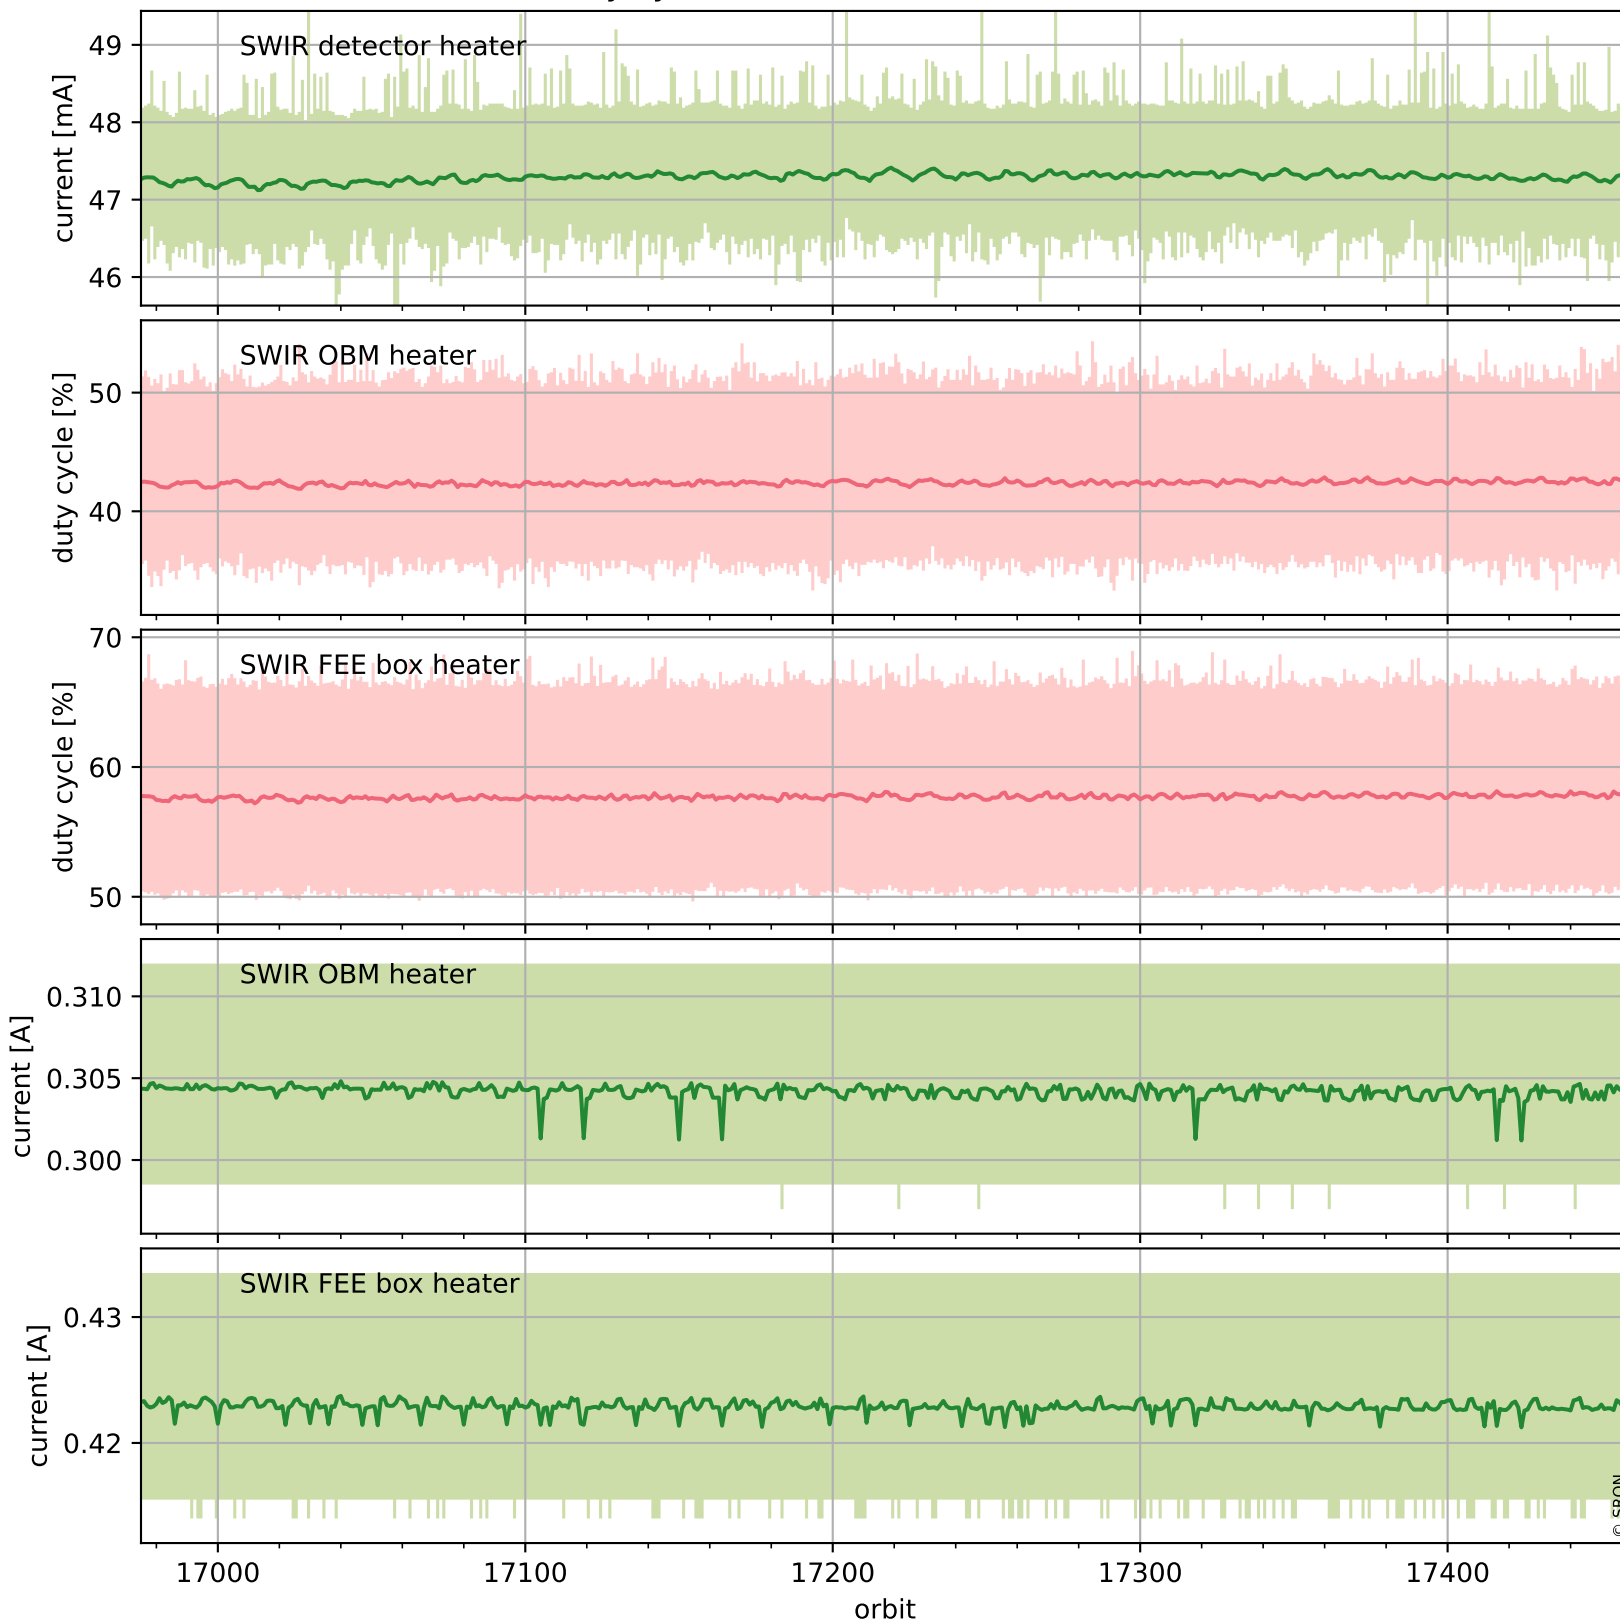

Tropomi SWIR housekeeping data

orbits : [17446, 17459]
coverage : 2021-02-24 / 2021-02-25
created : 2023-08-21T09:09:44

Temperature of sensors relevant for SWIR (one day)

Tropomi SWIR housekeeping data

orbits : [16975, 17459]
coverage : 2021-01-21 / 2021-02-25
created : 2023-08-21T09:09:45

Temperature of sensors relevant for SWIR (last month)

Tropomi SWIR housekeeping data

orbits : [17446, 17459]
coverage : 2021-02-24 / 2021-02-25
created : 2023-08-21T09:09:45

Current and duty cycle of 3 heaters relevant for SWIR (one day)

Tropomi SWIR housekeeping data

orbits : [16975, 17459]
coverage : 2021-01-21 / 2021-02-25
created : 2023-08-21T09:09:46

Current and duty cycle of 3 heaters relevant for SWIR (last month)

Tropomi SWIR housekeeping data

orbits : [17446, 17459]
coverage : 2021-02-24 / 2021-02-25
created : 2023-08-21T09:09:46

Temperature of sensors at the SWIR front-end electronics (one day)

Tropomi SWIR housekeeping data

orbits : [16975, 17459]
coverage : 2021-01-21 / 2021-02-25
created : 2023-08-21T09:09:46