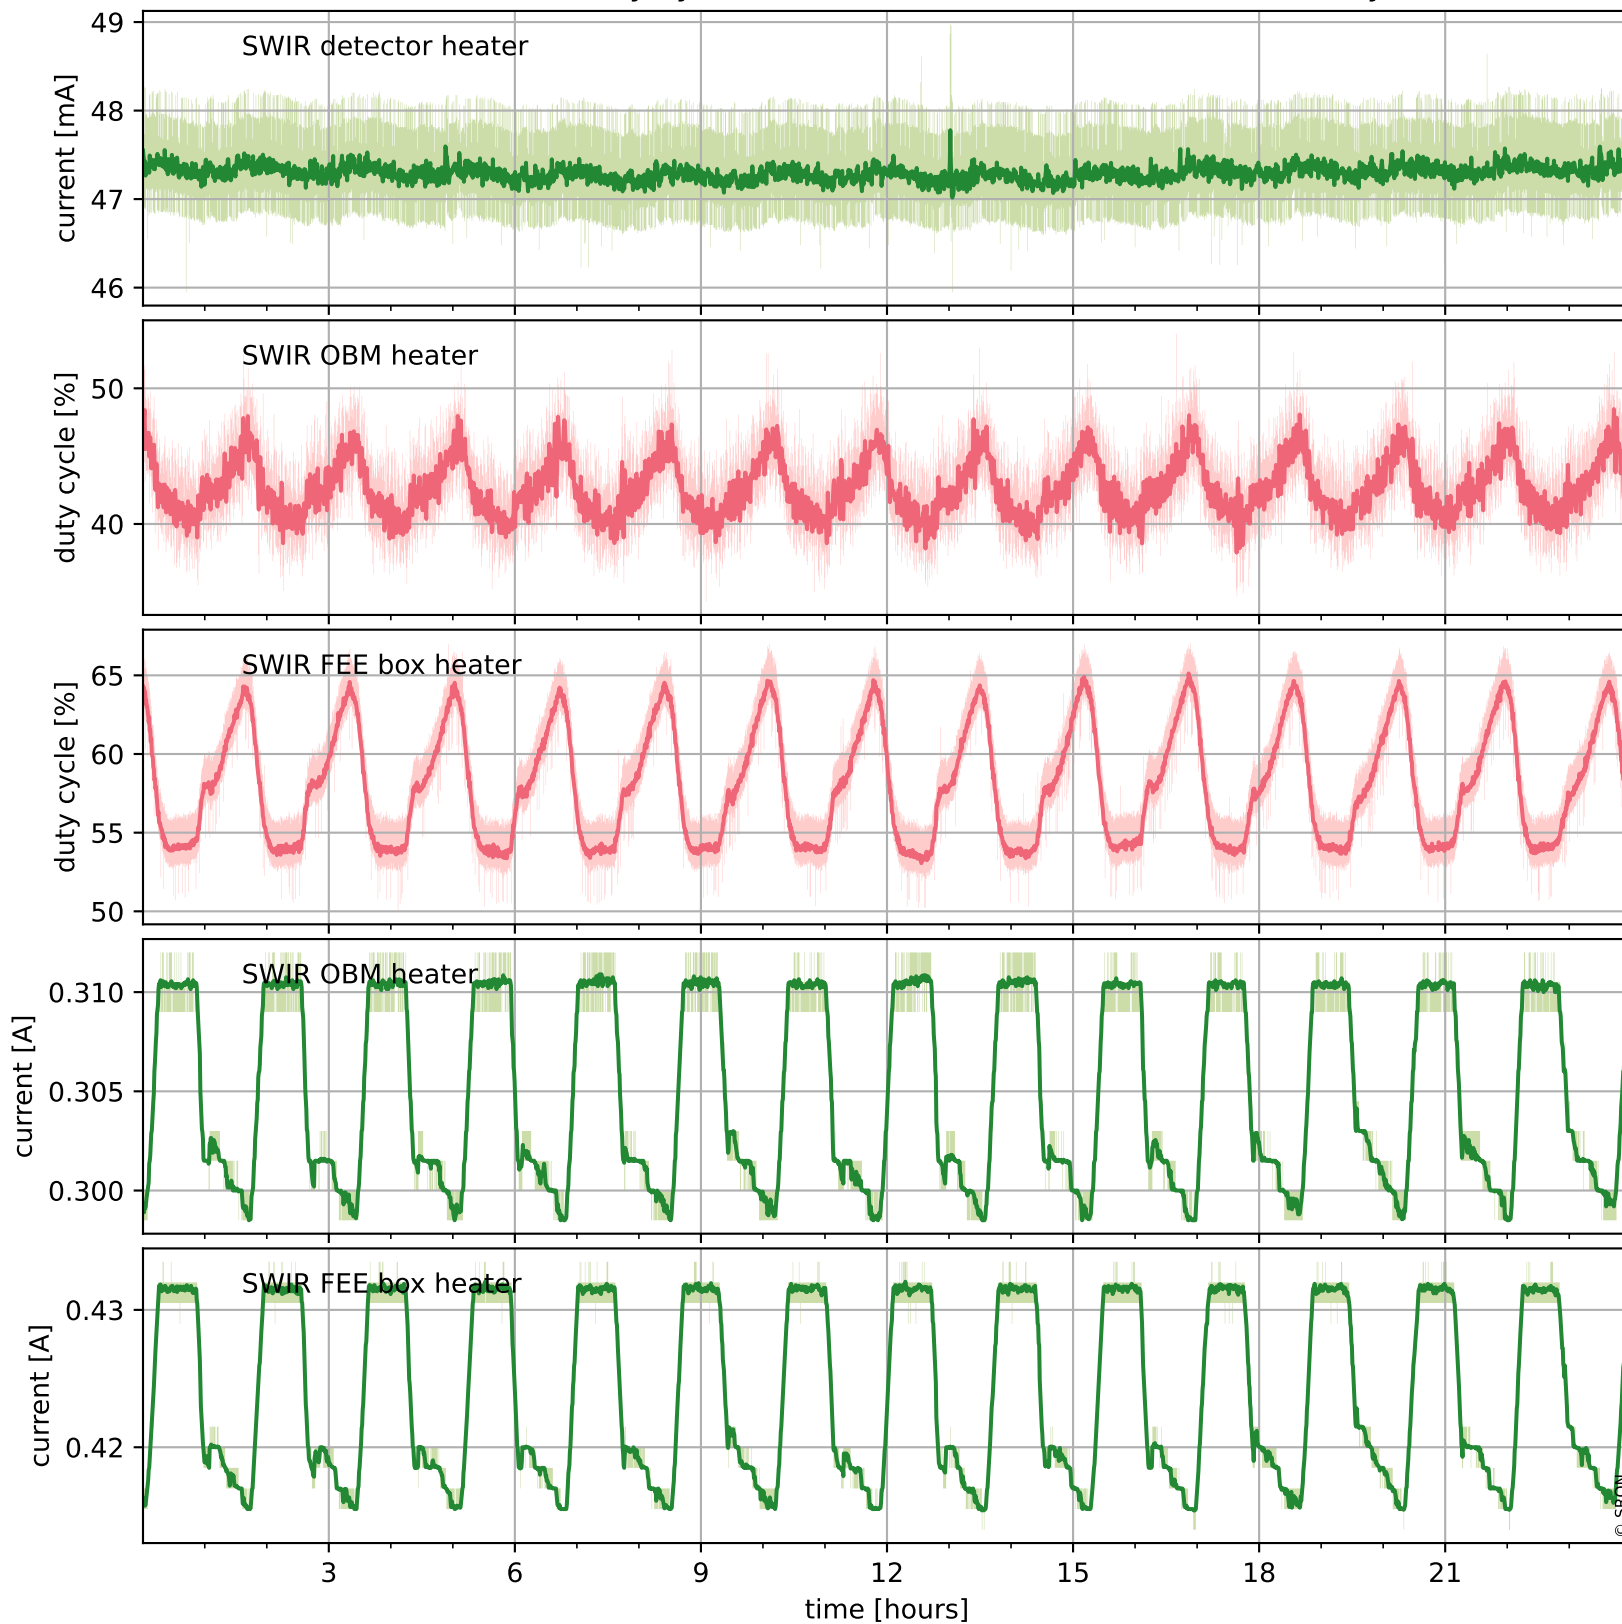

Tropomi SWIR housekeeping data

orbits : [17446, 17459]
coverage : 2021-02-24 / 2021-02-25
created : 2023-08-21T09:09:44

Temperature of sensors relevant for SWIR (one day)

Tropomi SWIR housekeeping data

orbits : [16975, 17459]
coverage : 2021-01-21 / 2021-02-25
created : 2023-08-21T09:09:45

Temperature of sensors relevant for SWIR (last month)

Tropomi SWIR housekeeping data

orbits : [17446, 17459]
coverage : 2021-02-24 / 2021-02-25
created : 2023-08-21T09:09:45

Current and duty cycle of 3 heaters relevant for SWIR (one day)

Tropomi SWIR housekeeping data

orbits : [16975, 17459]
coverage : 2021-01-21 / 2021-02-25
created : 2023-08-21T09:09:46

Current and duty cycle of 3 heaters relevant for SWIR (last month)

Tropomi SWIR housekeeping data

orbits : [17446, 17459]
coverage : 2021-02-24 / 2021-02-25
created : 2023-08-21T09:09:46

Temperature of sensors at the SWIR front-end electronics (one day)

Tropomi SWIR housekeeping data

orbits : [16975, 17459]
coverage : 2021-01-21 / 2021-02-25
created : 2023-08-21T09:09:46