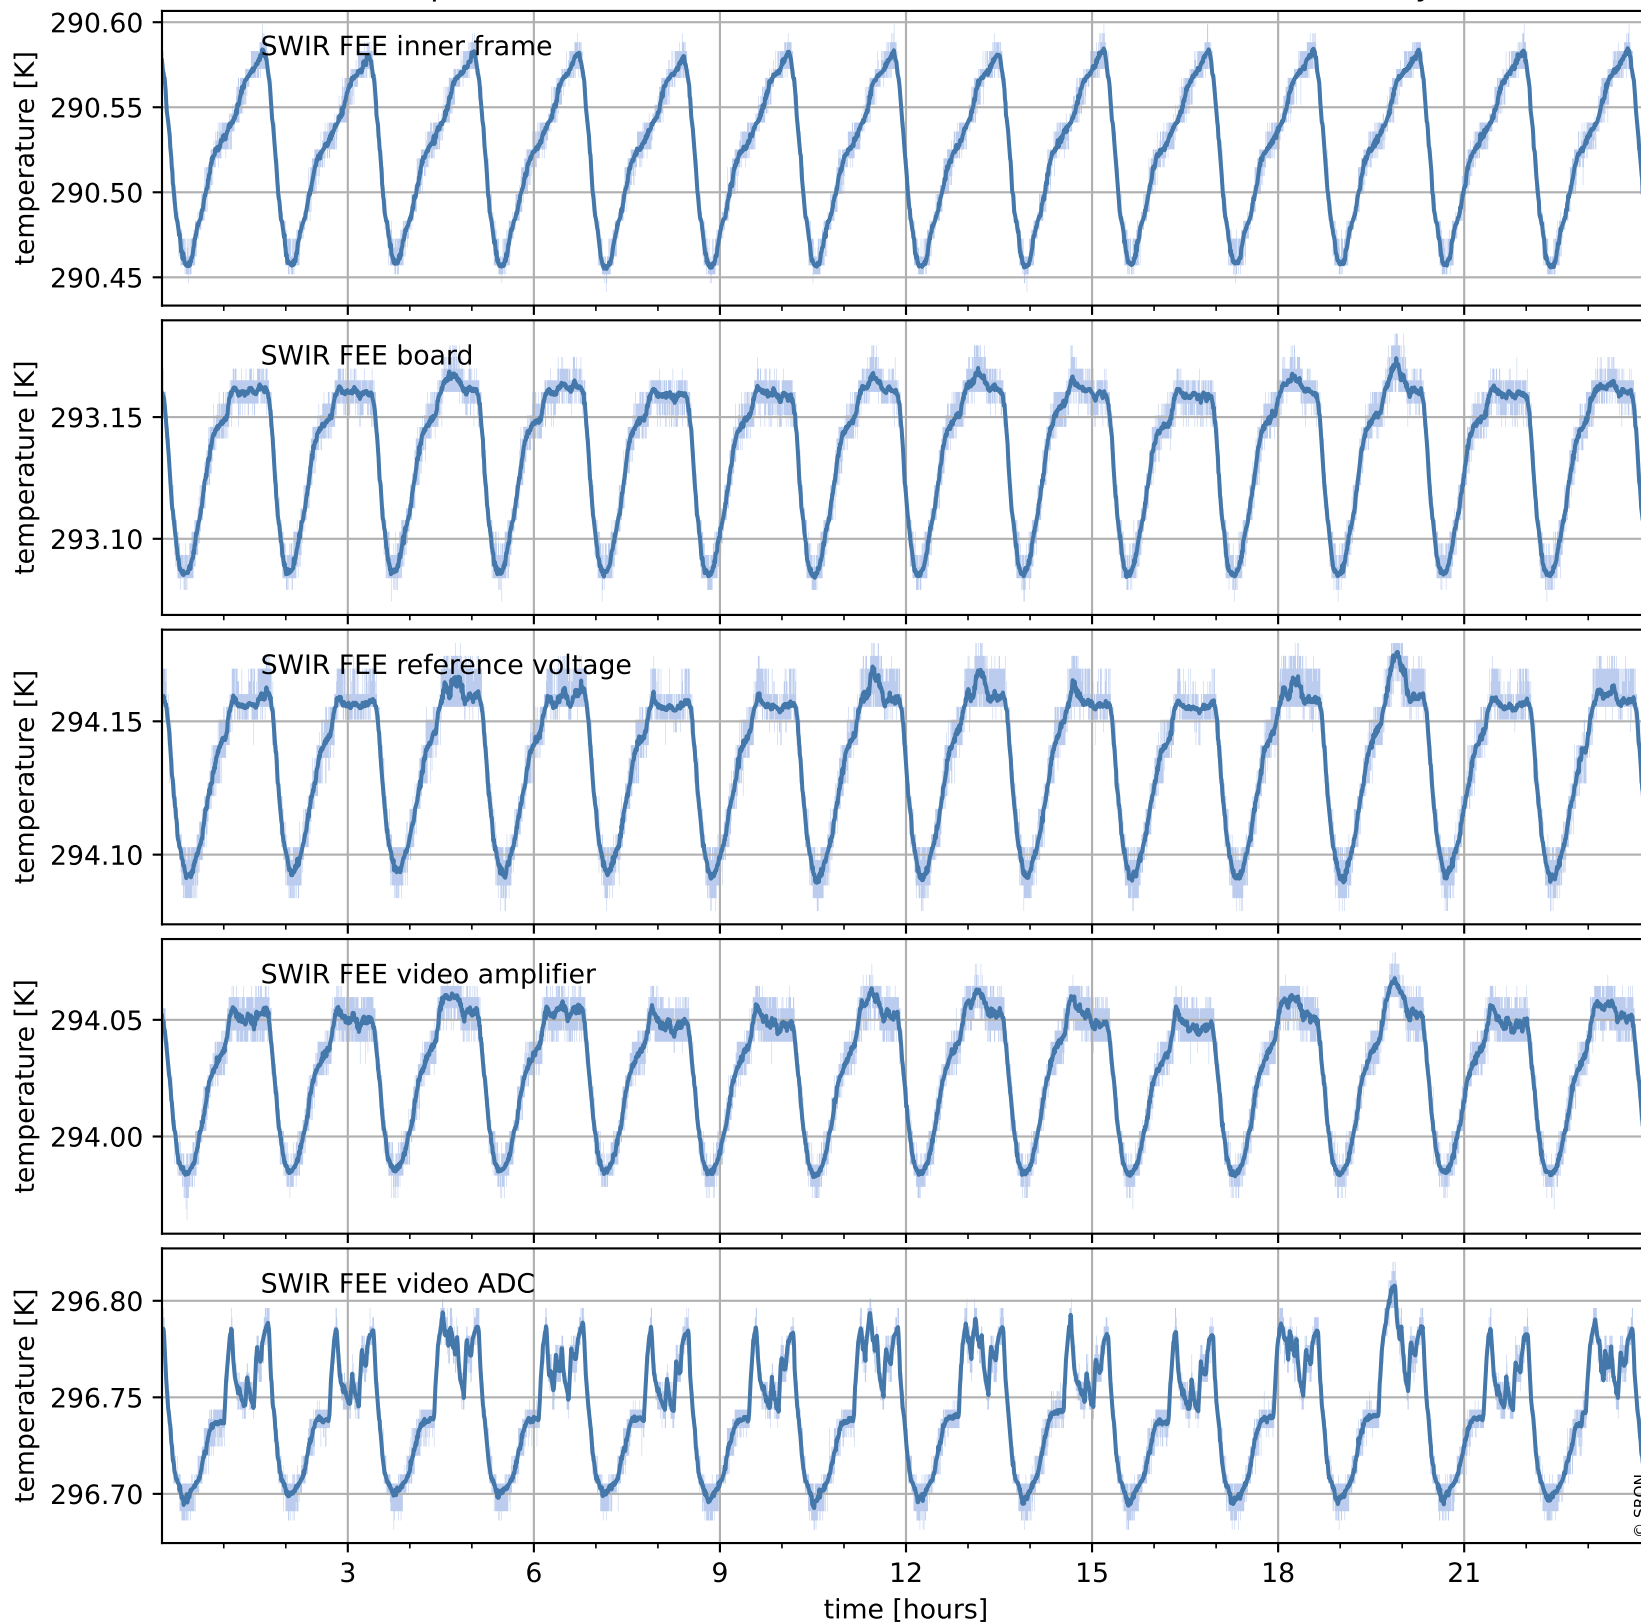

Tropomi SWIR housekeeping data

orbits : [17446, 17459]
coverage : 2021-02-24 / 2021-02-25
created : 2023-08-21T09:09:44

Temperature of sensors relevant for SWIR (one day)

Tropomi SWIR housekeeping data

orbits : [16975, 17459]
coverage : 2021-01-21 / 2021-02-25
created : 2023-08-21T09:09:45

Temperature of sensors relevant for SWIR (last month)

Tropomi SWIR housekeeping data

orbits : [17446, 17459]
coverage : 2021-02-24 / 2021-02-25
created : 2023-08-21T09:09:45

Current and duty cycle of 3 heaters relevant for SWIR (one day)

Tropomi SWIR housekeeping data

orbits : [16975, 17459]
coverage : 2021-01-21 / 2021-02-25
created : 2023-08-21T09:09:46

Current and duty cycle of 3 heaters relevant for SWIR (last month)

Tropomi SWIR housekeeping data

orbits : [17446, 17459]
coverage : 2021-02-24 / 2021-02-25
created : 2023-08-21T09:09:46

Temperature of sensors at the SWIR front-end electronics (one day)

Tropomi SWIR housekeeping data

orbits : [16975, 17459]
coverage : 2021-01-21 / 2021-02-25
created : 2023-08-21T09:09:46