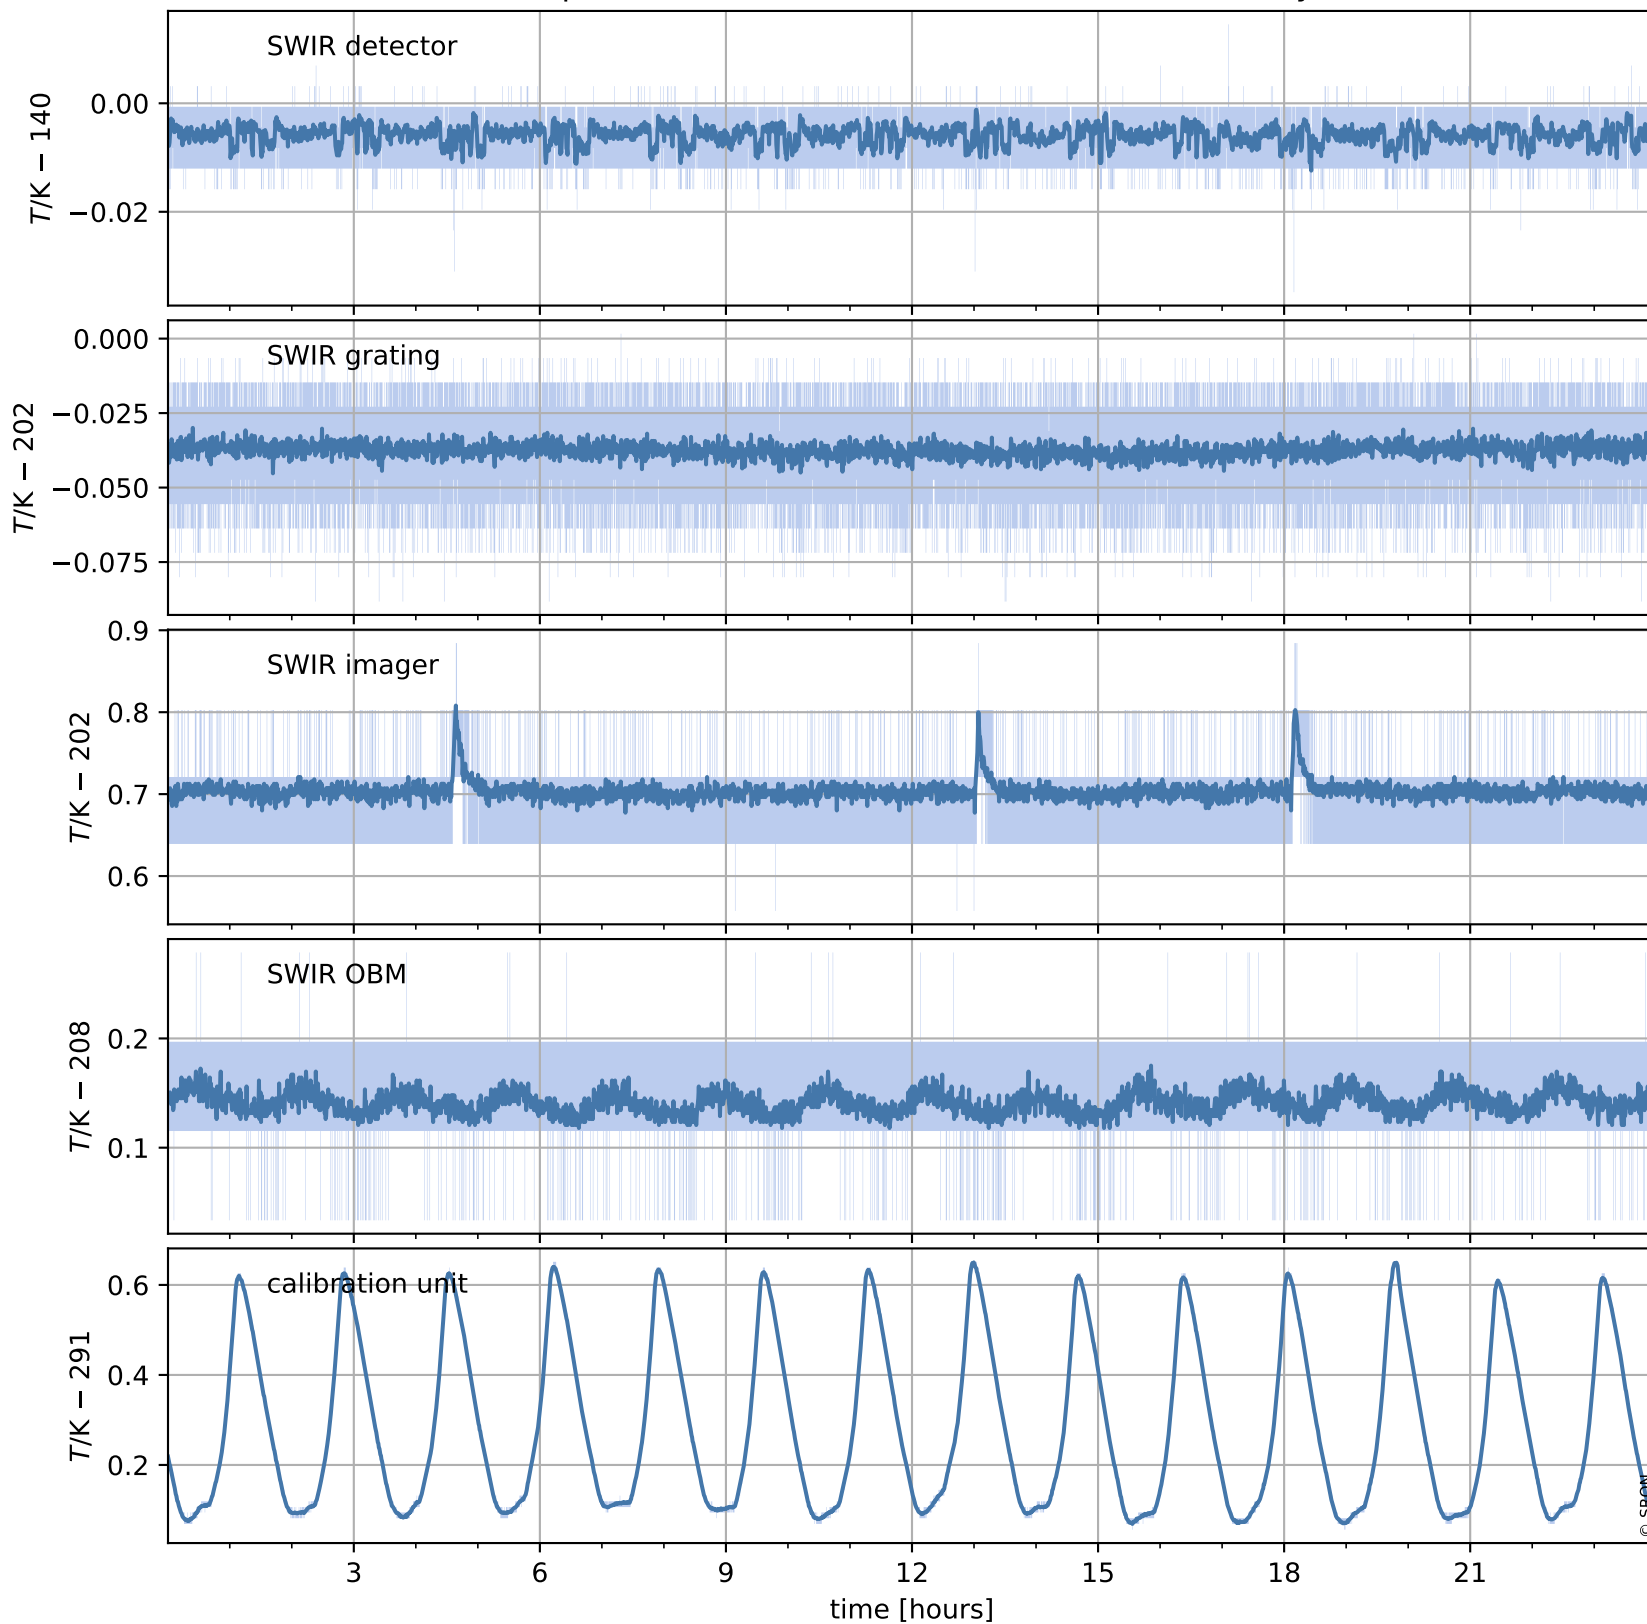

Tropomi SWIR housekeeping data

orbits : [17446, 17459]
coverage : 2021-02-24 / 2021-02-25
created : 2023-08-21T09:09:44

Temperature of sensors relevant for SWIR (one day)

Tropomi SWIR housekeeping data

orbits : [16975, 17459]
coverage : 2021-01-21 / 2021-02-25
created : 2023-08-21T09:09:45

Temperature of sensors relevant for SWIR (last month)

Tropomi SWIR housekeeping data

orbits : [17446, 17459]
coverage : 2021-02-24 / 2021-02-25
created : 2023-08-21T09:09:45

Current and duty cycle of 3 heaters relevant for SWIR (one day)