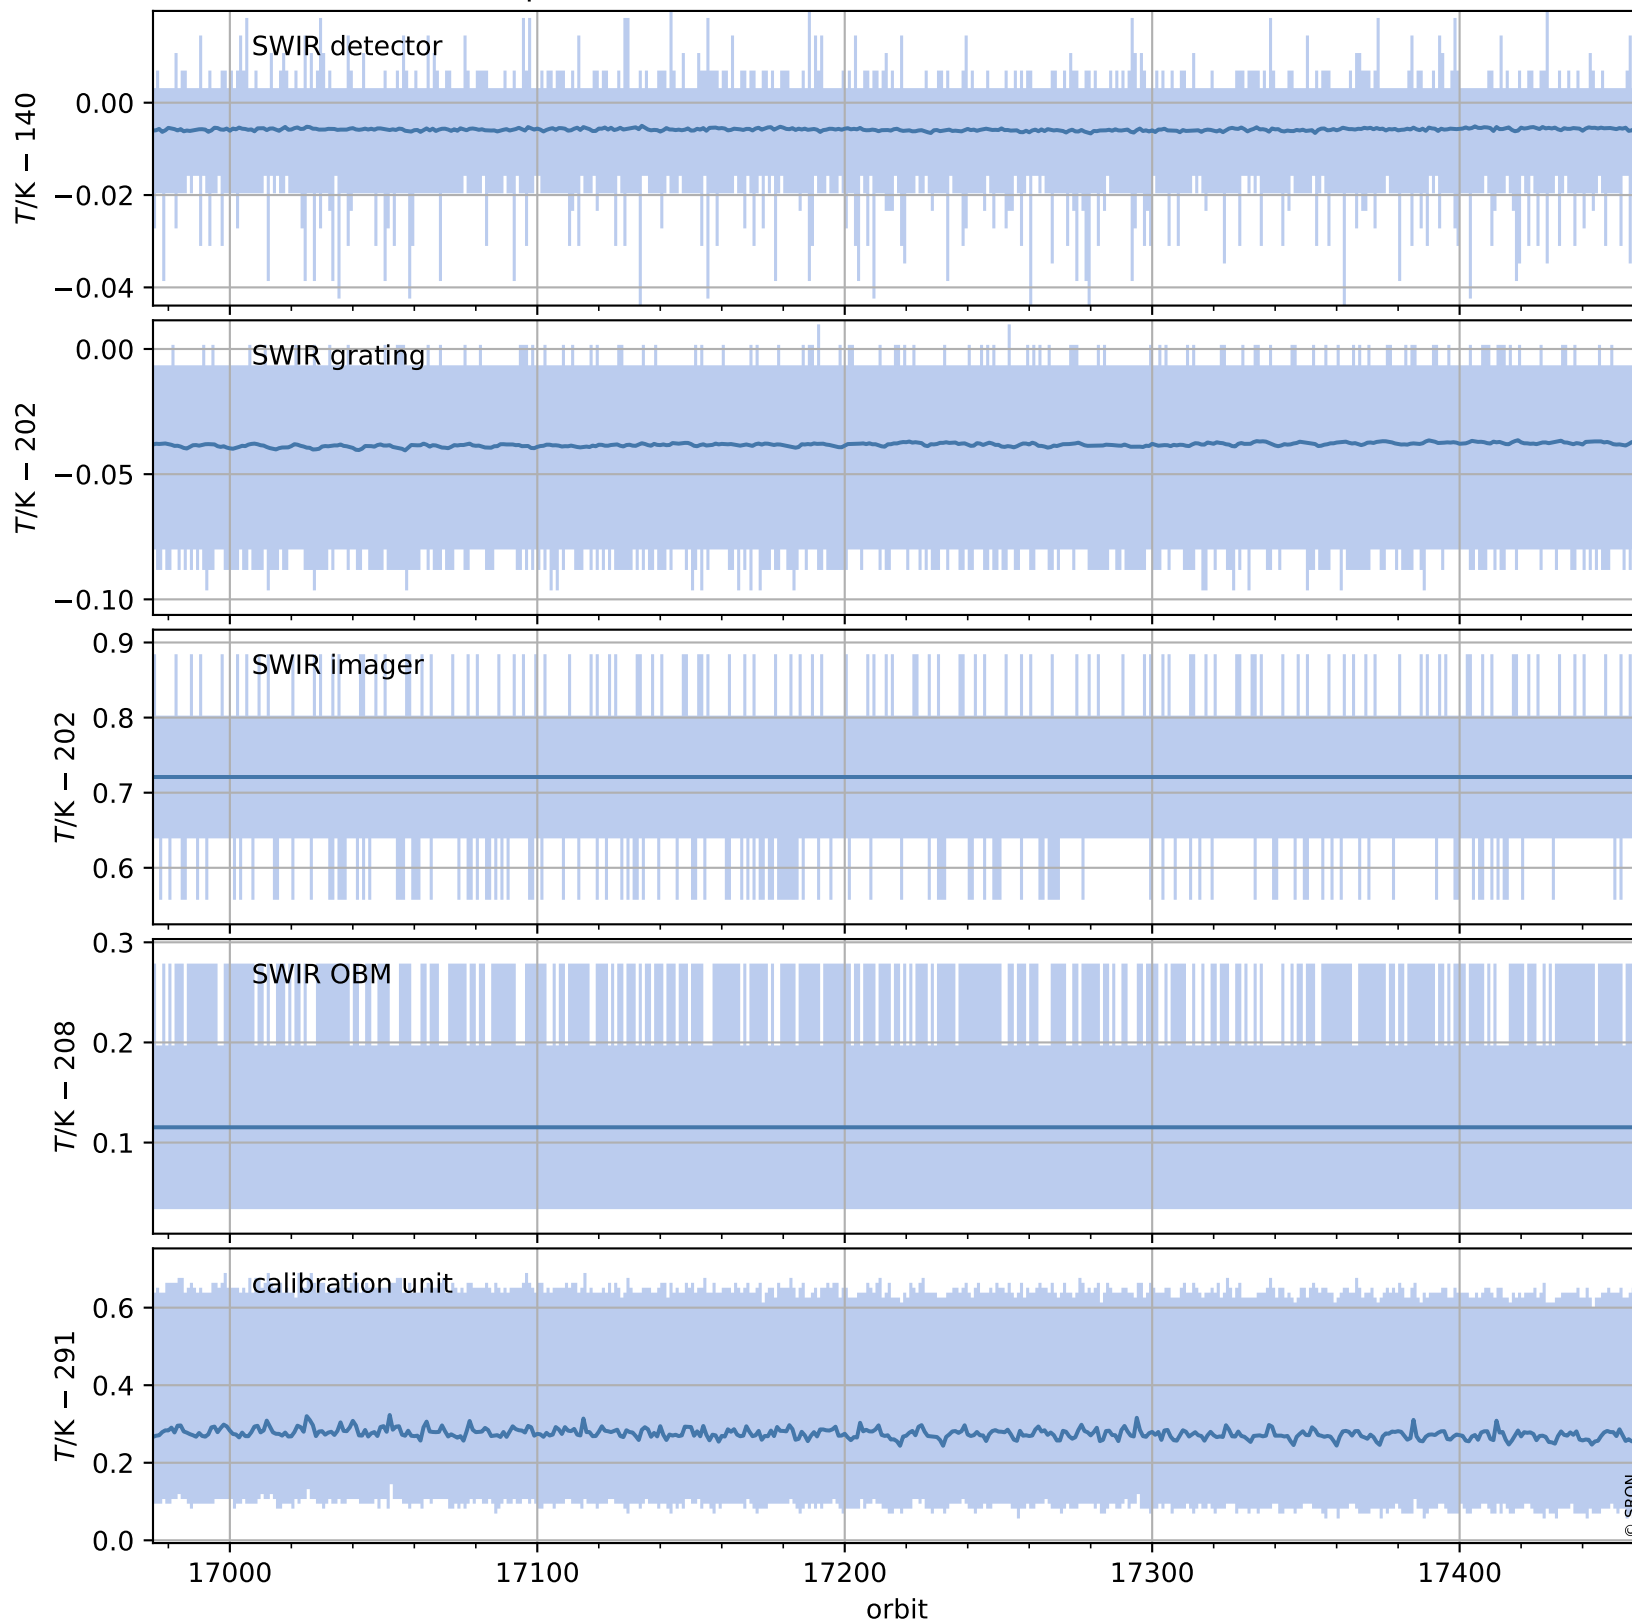

Tropomi SWIR housekeeping data

orbits : [17446, 17459]
coverage : 2021-02-24 / 2021-02-25
created : 2023-08-21T09:09:44

Temperature of sensors relevant for SWIR (one day)

Tropomi SWIR housekeeping data

orbits : [16975, 17459]
coverage : 2021-01-21 / 2021-02-25
created : 2023-08-21T09:09:45

Temperature of sensors relevant for SWIR (last month)

Tropomi SWIR housekeeping data

orbits : [17446, 17459]
coverage : 2021-02-24 / 2021-02-25
created : 2023-08-21T09:09:45

Current and duty cycle of 3 heaters relevant for SWIR (one day)

Tropomi SWIR housekeeping data

orbits : [16975, 17459]
coverage : 2021-01-21 / 2021-02-25
created : 2023-08-21T09:09:46

Current and duty cycle of 3 heaters relevant for SWIR (last month)

Tropomi SWIR housekeeping data

orbits : [17446, 17459]
coverage : 2021-02-24 / 2021-02-25
created : 2023-08-21T09:09:46

Temperature of sensors at the SWIR front-end electronics (one day)

Tropomi SWIR housekeeping data

orbits : [16975, 17459]
coverage : 2021-01-21 / 2021-02-25
created : 2023-08-21T09:09:46