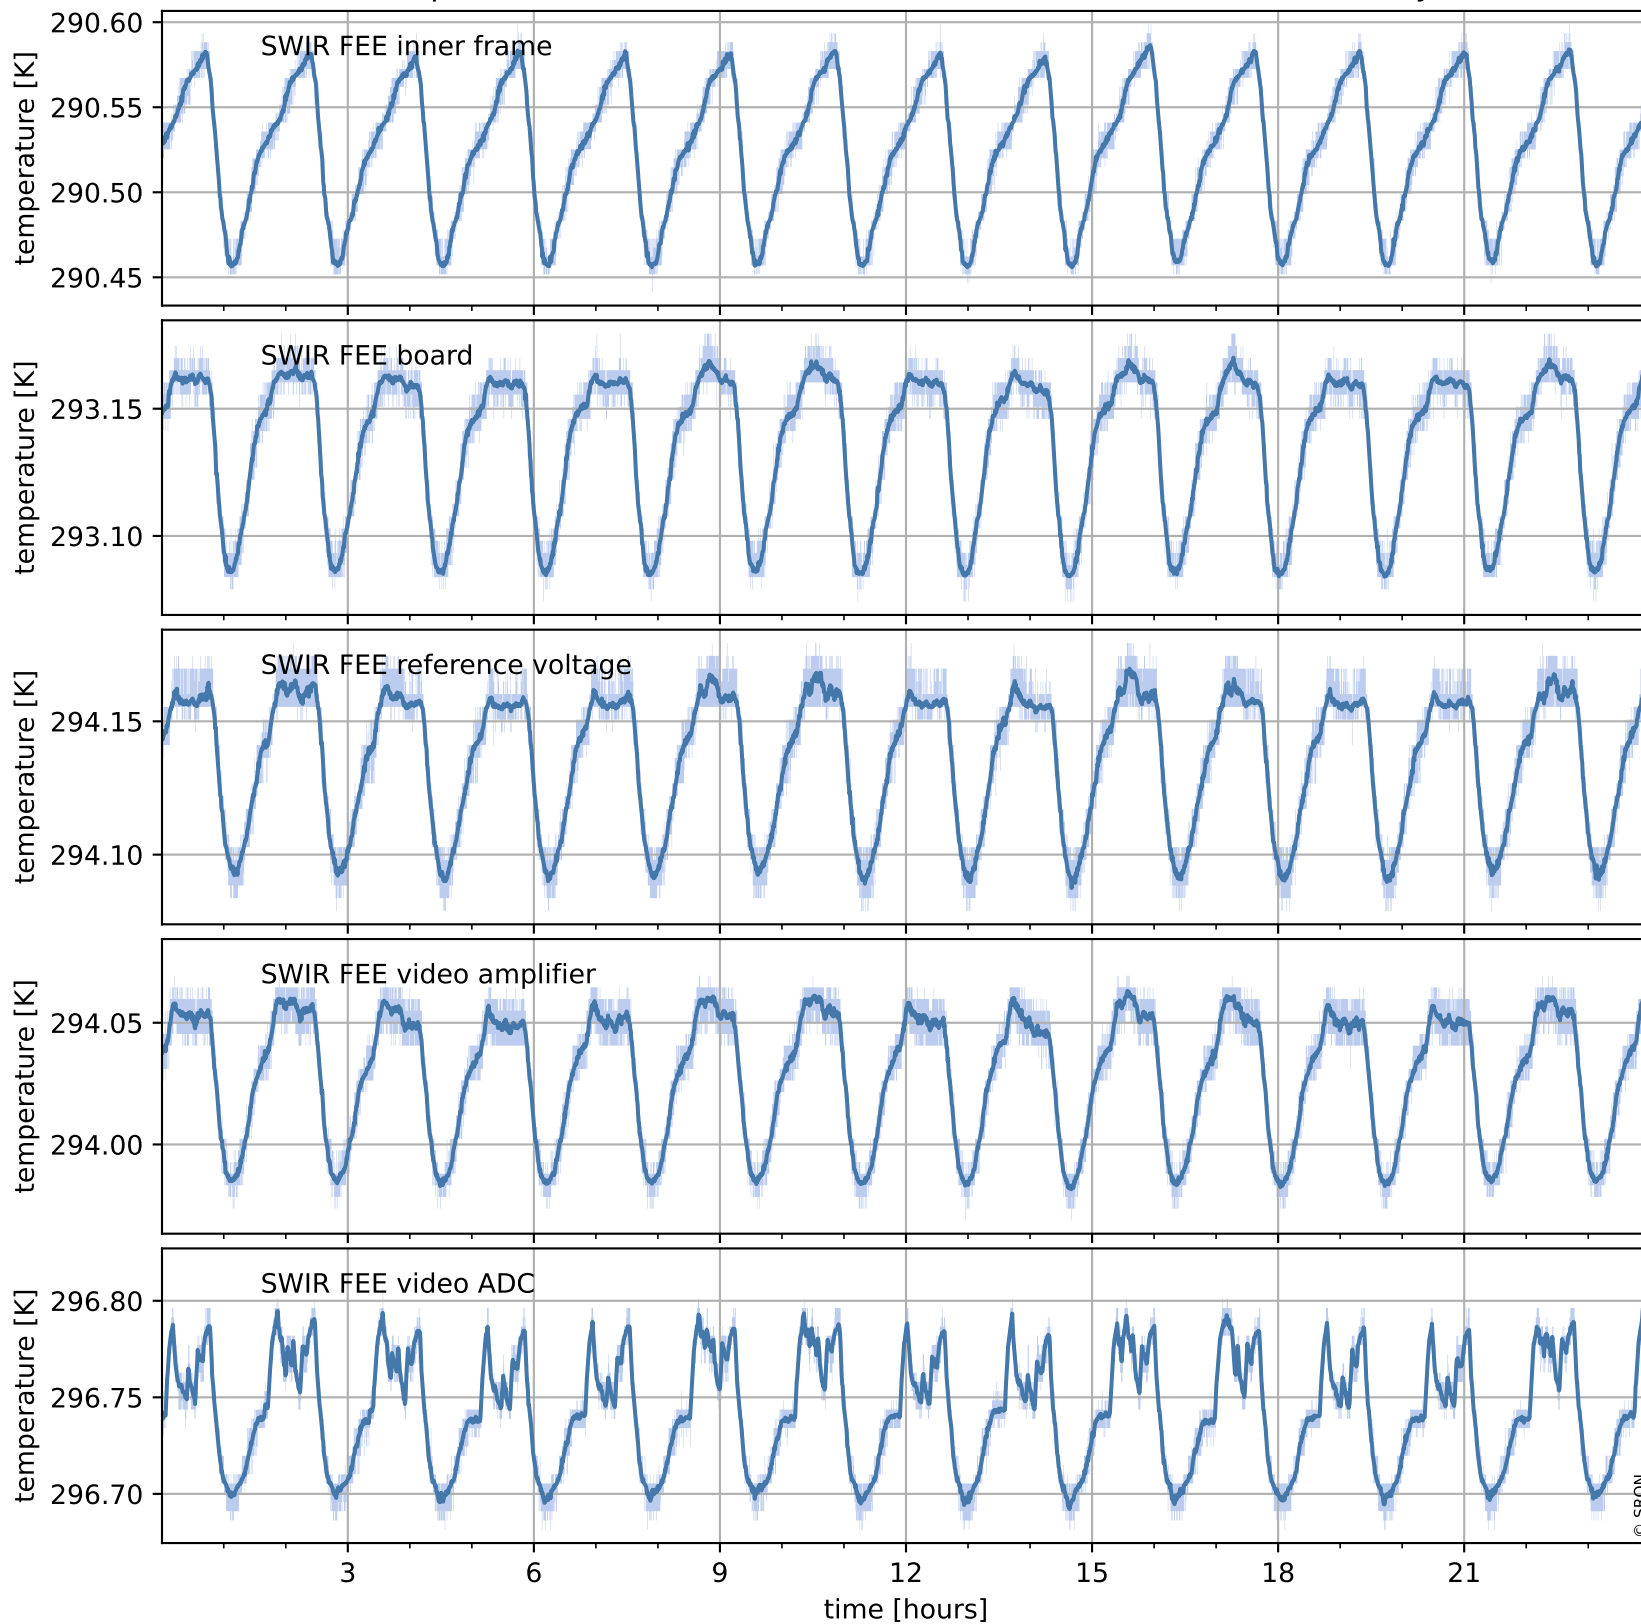

Tropomi SWIR housekeeping data

orbits : [17488, 17501]
coverage : 2021-02-27 / 2021-02-28
created : 2023-08-21T09:09:51

Temperature of sensors relevant for SWIR (one day)

Tropomi SWIR housekeeping data

orbits : [17017, 17501]
coverage : 2021-01-24 / 2021-02-28
created : 2023-08-21T09:09:52

Temperature of sensors relevant for SWIR (last month)

Tropomi SWIR housekeeping data

orbits : [17488, 17501]
coverage : 2021-02-27 / 2021-02-28
created : 2023-08-21T09:09:52

Current and duty cycle of 3 heaters relevant for SWIR (one day)

Tropomi SWIR housekeeping data

orbits : [17017, 17501]
coverage : 2021-01-24 / 2021-02-28
created : 2023-08-21T09:09:52

Current and duty cycle of 3 heaters relevant for SWIR (last month)

Tropomi SWIR housekeeping data

orbits : [17488, 17501]
coverage : 2021-02-27 / 2021-02-28
created : 2023-08-21T09:09:53

Temperature of sensors at the SWIR front-end electronics (one day)

Tropomi SWIR housekeeping data

orbits : [17017, 17501]
coverage : 2021-01-24 / 2021-02-28
created : 2023-08-21T09:09:53