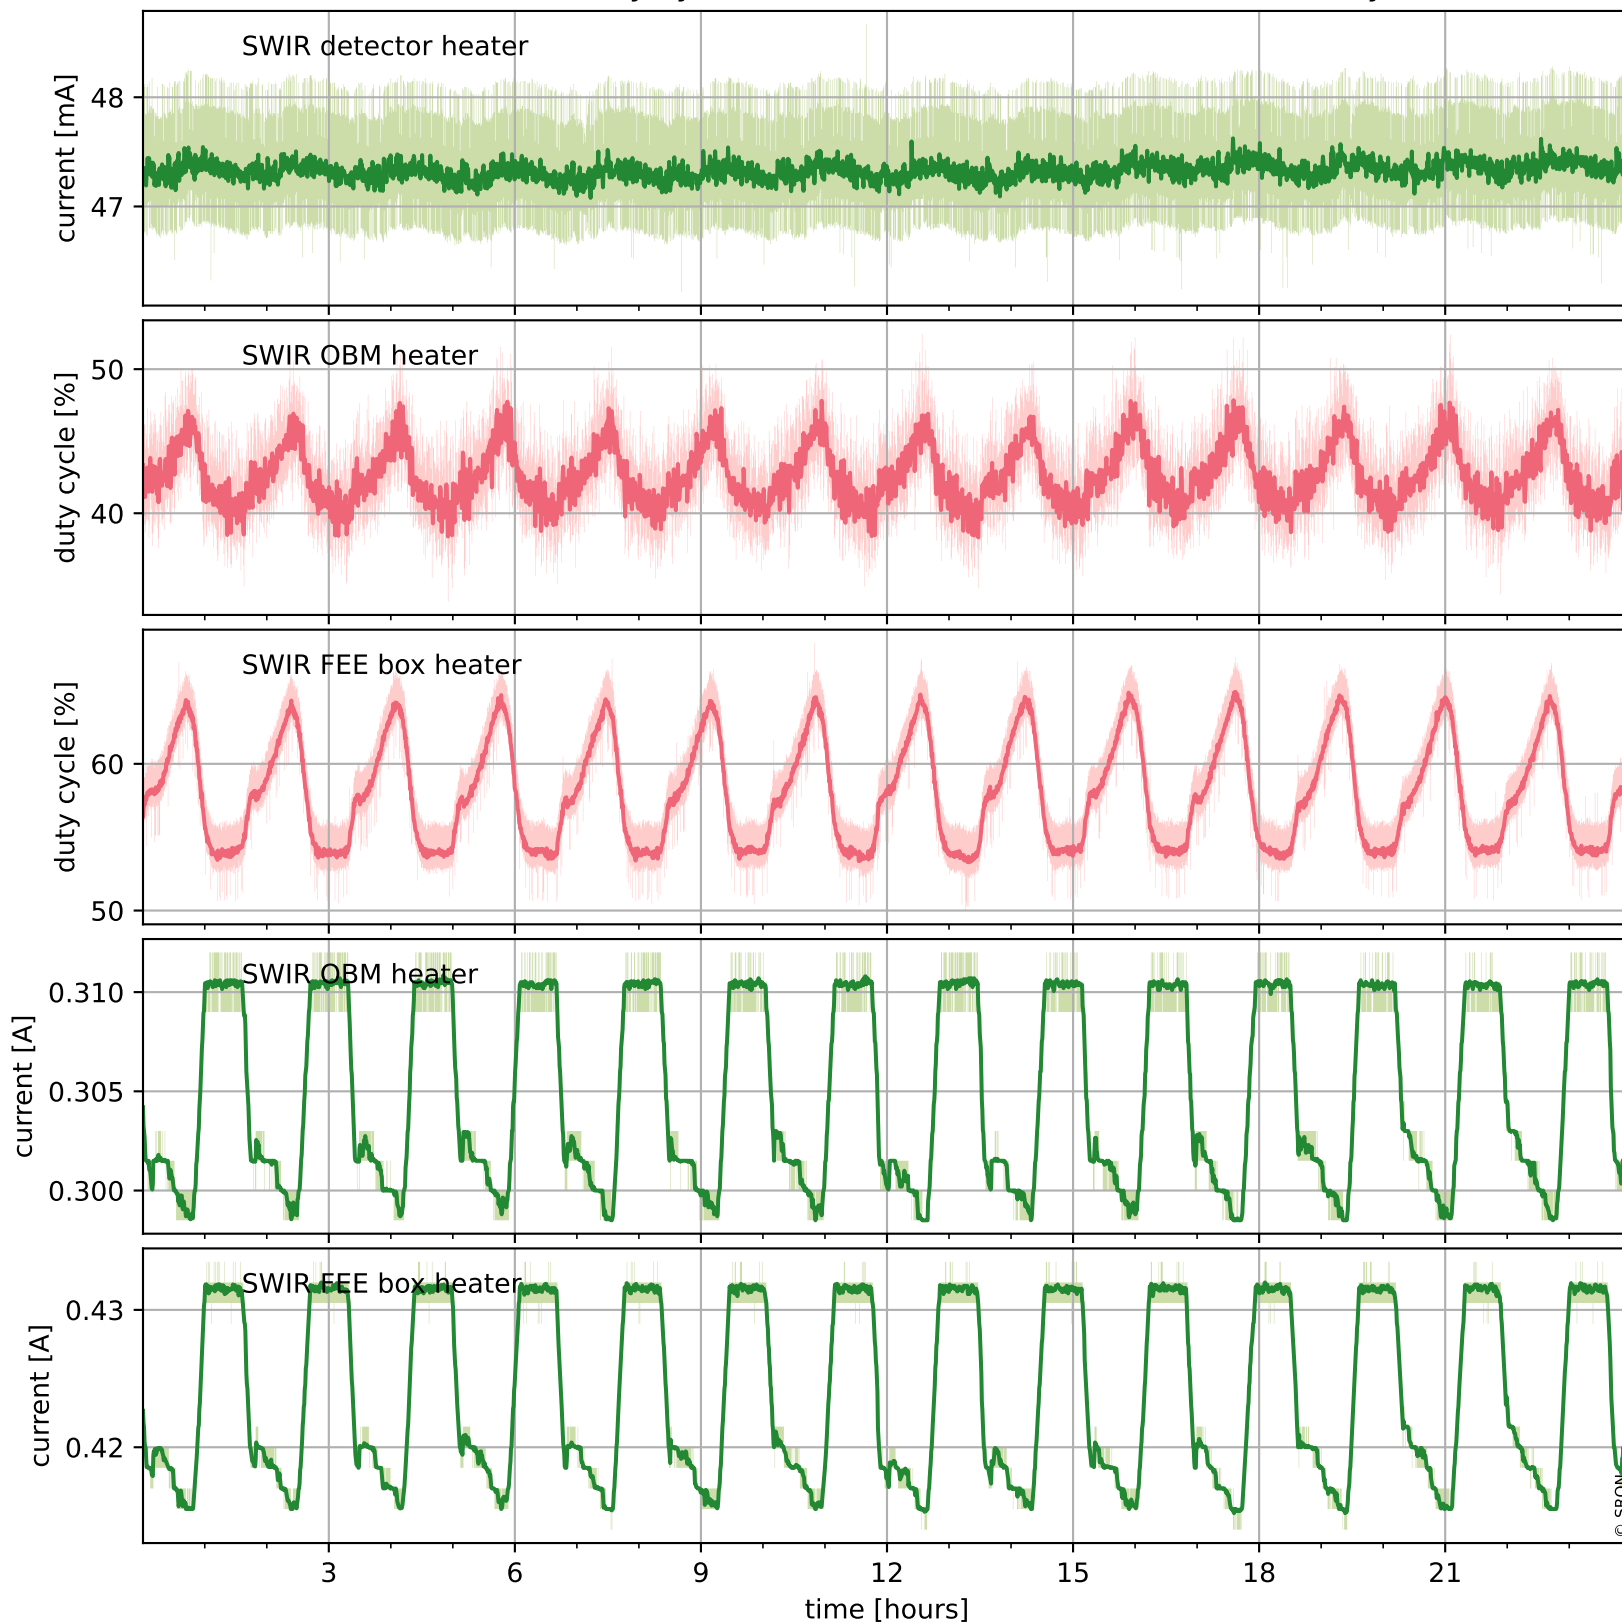

Tropomi SWIR housekeeping data

orbits : [17488, 17501]
coverage : 2021-02-27 / 2021-02-28
created : 2023-08-21T09:09:51

Temperature of sensors relevant for SWIR (one day)

Tropomi SWIR housekeeping data

orbits : [17017, 17501]
coverage : 2021-01-24 / 2021-02-28
created : 2023-08-21T09:09:52

Temperature of sensors relevant for SWIR (last month)

Tropomi SWIR housekeeping data

orbits : [17488, 17501]
coverage : 2021-02-27 / 2021-02-28
created : 2023-08-21T09:09:52

Current and duty cycle of 3 heaters relevant for SWIR (one day)

Tropomi SWIR housekeeping data

orbits : [17017, 17501]
coverage : 2021-01-24 / 2021-02-28
created : 2023-08-21T09:09:52

Current and duty cycle of 3 heaters relevant for SWIR (last month)

Tropomi SWIR housekeeping data

orbits : [17488, 17501]
coverage : 2021-02-27 / 2021-02-28
created : 2023-08-21T09:09:53

Temperature of sensors at the SWIR front-end electronics (one day)

Tropomi SWIR housekeeping data

orbits : [17017, 17501]
coverage : 2021-01-24 / 2021-02-28
created : 2023-08-21T09:09:53