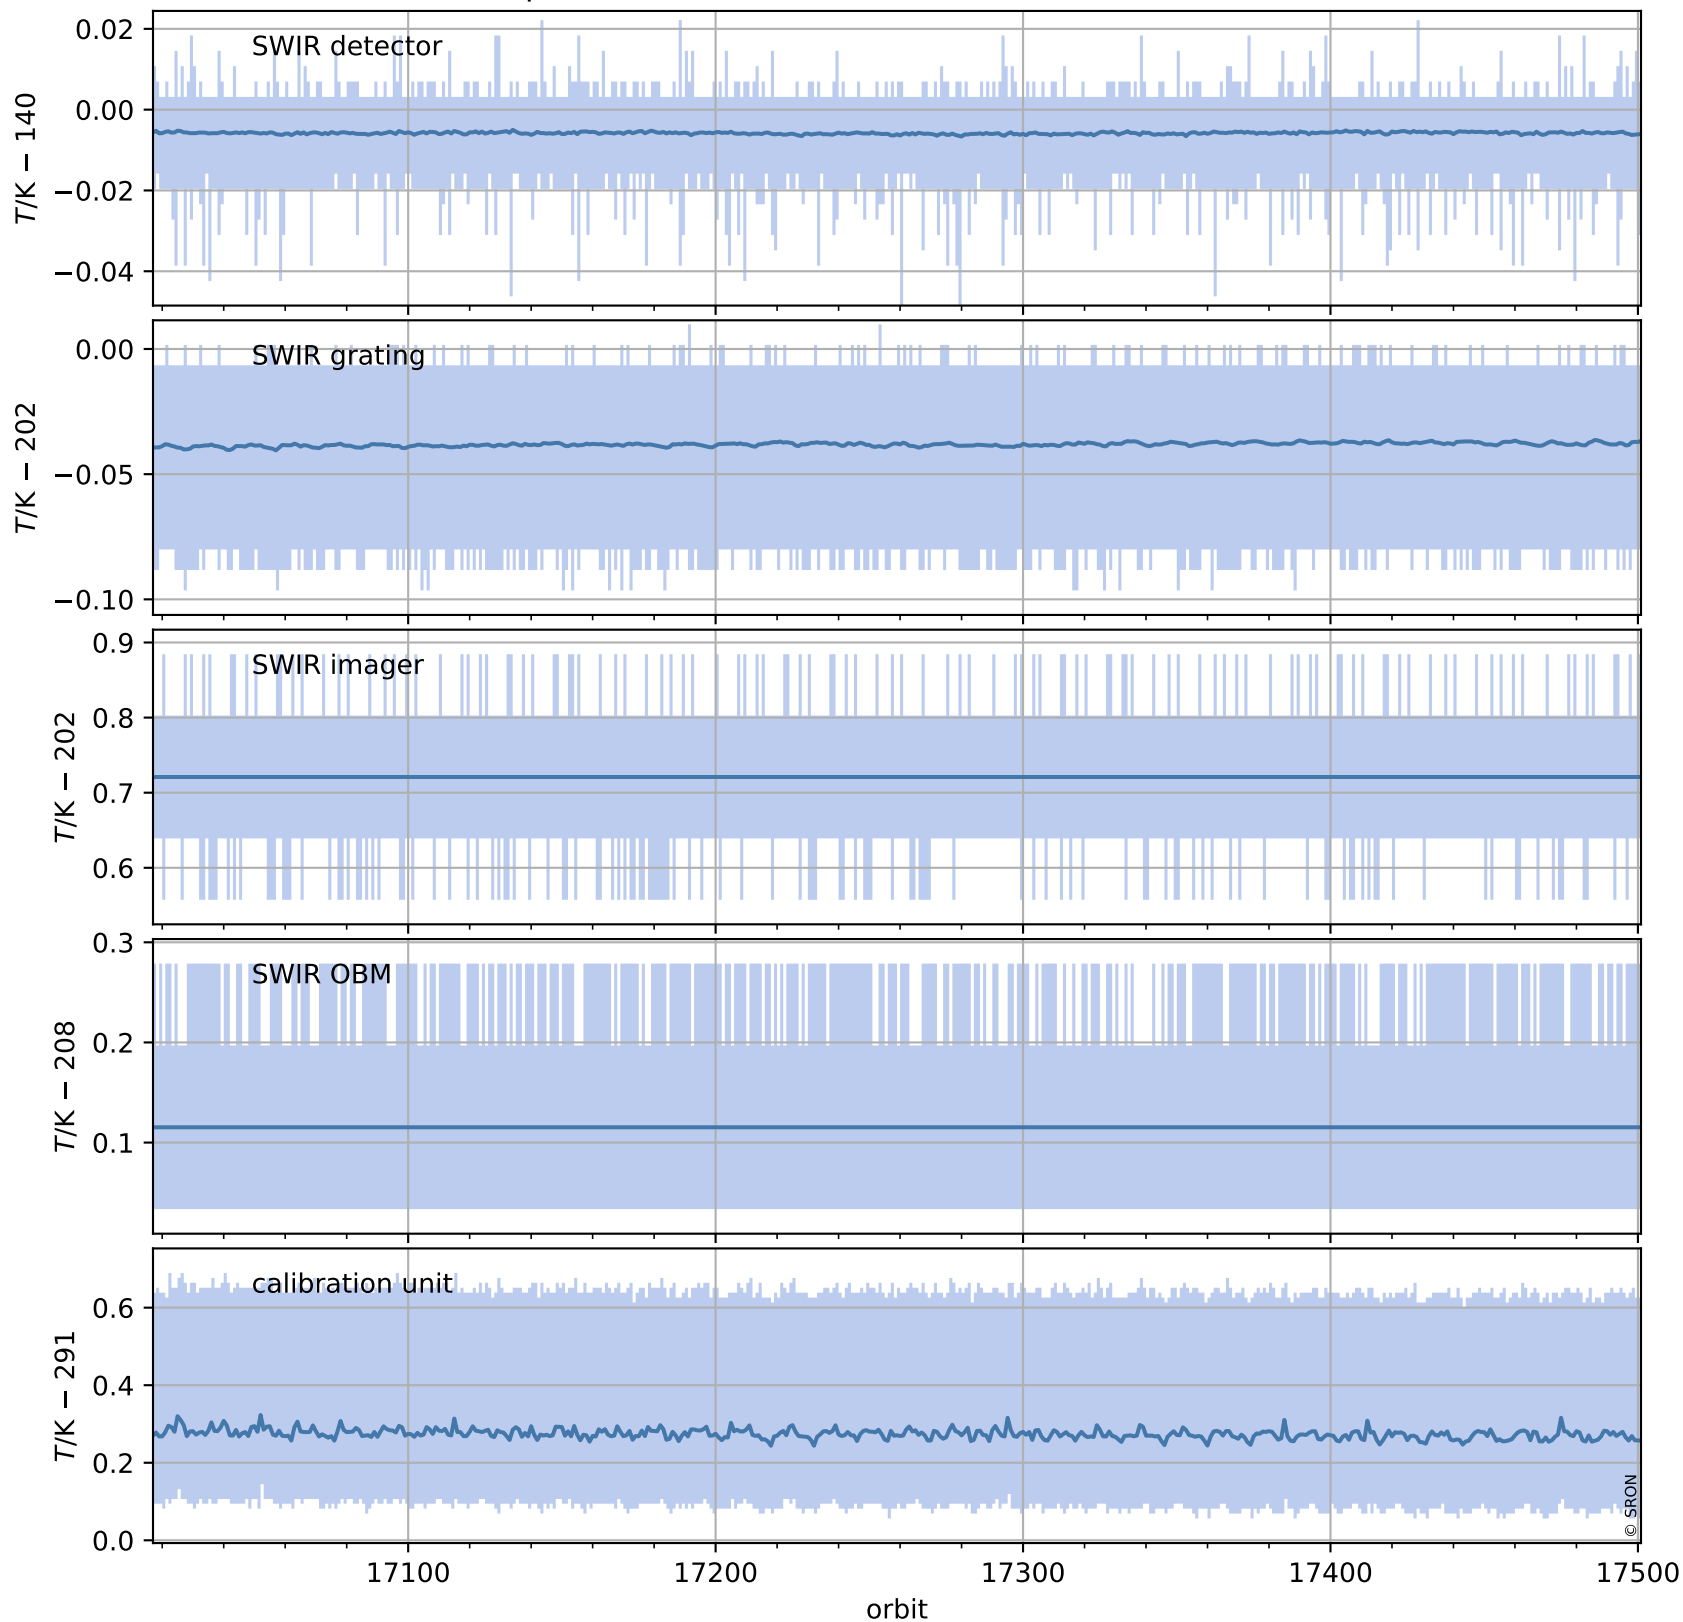

Tropomi SWIR housekeeping data

orbits : [17488, 17501]
coverage : 2021-02-27 / 2021-02-28
created : 2023-08-21T09:09:51

Temperature of sensors relevant for SWIR (one day)

Tropomi SWIR housekeeping data

orbits : [17017, 17501]
coverage : 2021-01-24 / 2021-02-28
created : 2023-08-21T09:09:52

Temperature of sensors relevant for SWIR (last month)

Tropomi SWIR housekeeping data

orbits : [17488, 17501]
coverage : 2021-02-27 / 2021-02-28
created : 2023-08-21T09:09:52

Current and duty cycle of 3 heaters relevant for SWIR (one day)

Tropomi SWIR housekeeping data

orbits : [17017, 17501]
coverage : 2021-01-24 / 2021-02-28
created : 2023-08-21T09:09:52

Current and duty cycle of 3 heaters relevant for SWIR (last month)

Tropomi SWIR housekeeping data

orbits : [17488, 17501]
coverage : 2021-02-27 / 2021-02-28
created : 2023-08-21T09:09:53

Temperature of sensors at the SWIR front-end electronics (one day)

Tropomi SWIR housekeeping data

orbits : [17017, 17501]
coverage : 2021-01-24 / 2021-02-28
created : 2023-08-21T09:09:53