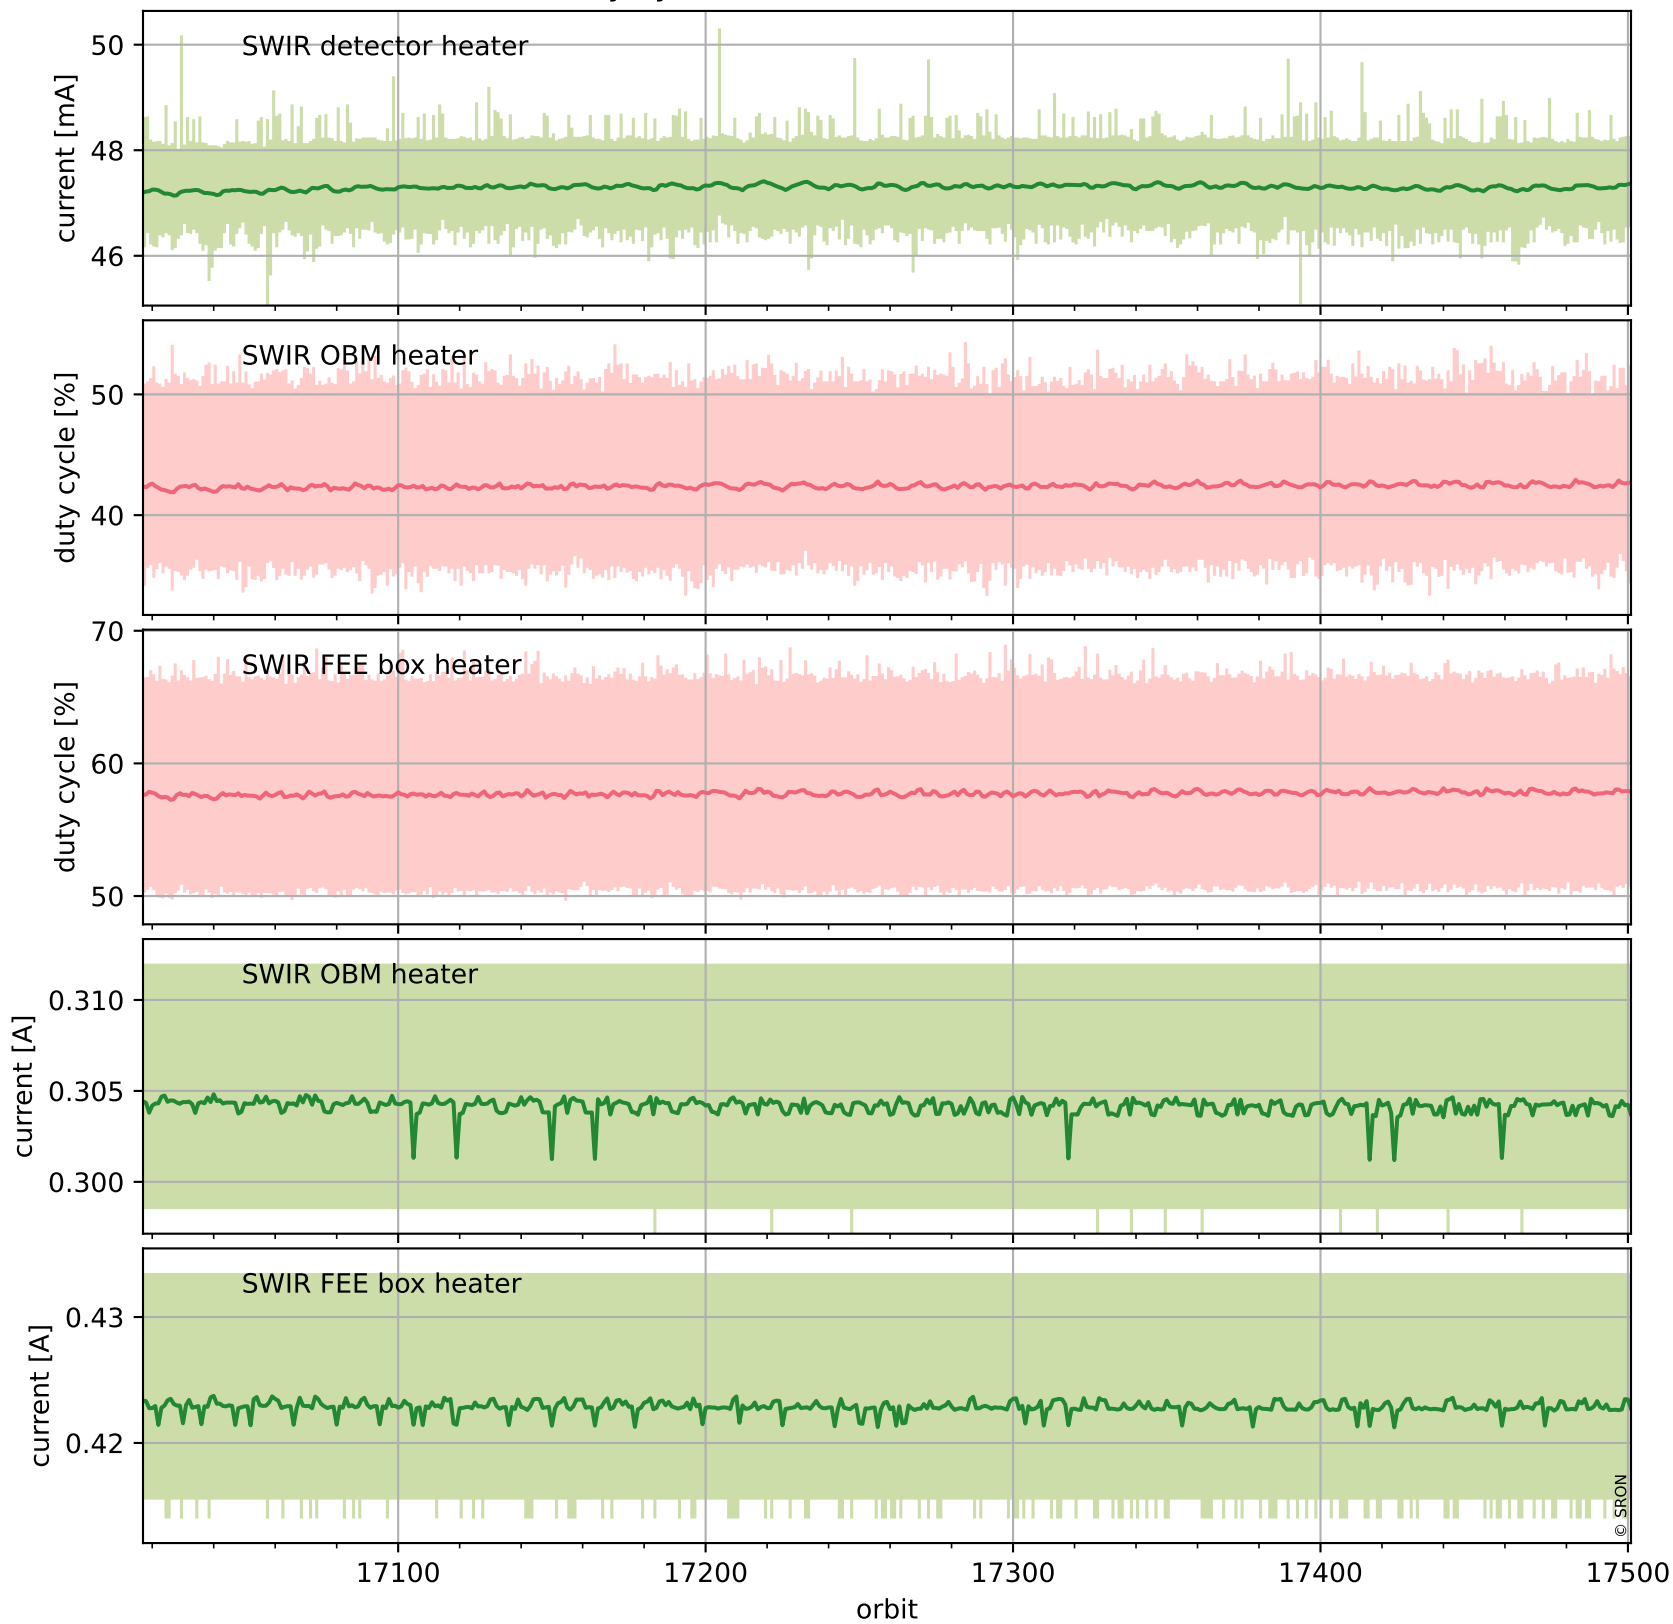

Tropomi SWIR housekeeping data

orbits : [17488, 17501]
coverage : 2021-02-27 / 2021-02-28
created : 2023-08-21T09:09:51

Temperature of sensors relevant for SWIR (one day)

Tropomi SWIR housekeeping data

orbits : [17017, 17501]
coverage : 2021-01-24 / 2021-02-28
created : 2023-08-21T09:09:52

Temperature of sensors relevant for SWIR (last month)

Tropomi SWIR housekeeping data

orbits : [17488, 17501]
coverage : 2021-02-27 / 2021-02-28
created : 2023-08-21T09:09:52

Current and duty cycle of 3 heaters relevant for SWIR (one day)

Tropomi SWIR housekeeping data

orbits : [17017, 17501]
coverage : 2021-01-24 / 2021-02-28
created : 2023-08-21T09:09:52

Current and duty cycle of 3 heaters relevant for SWIR (last month)

Tropomi SWIR housekeeping data

orbits : [17488, 17501]
coverage : 2021-02-27 / 2021-02-28
created : 2023-08-21T09:09:53

Temperature of sensors at the SWIR front-end electronics (one day)

Tropomi SWIR housekeeping data

orbits : [17017, 17501]
coverage : 2021-01-24 / 2021-02-28
created : 2023-08-21T09:09:53