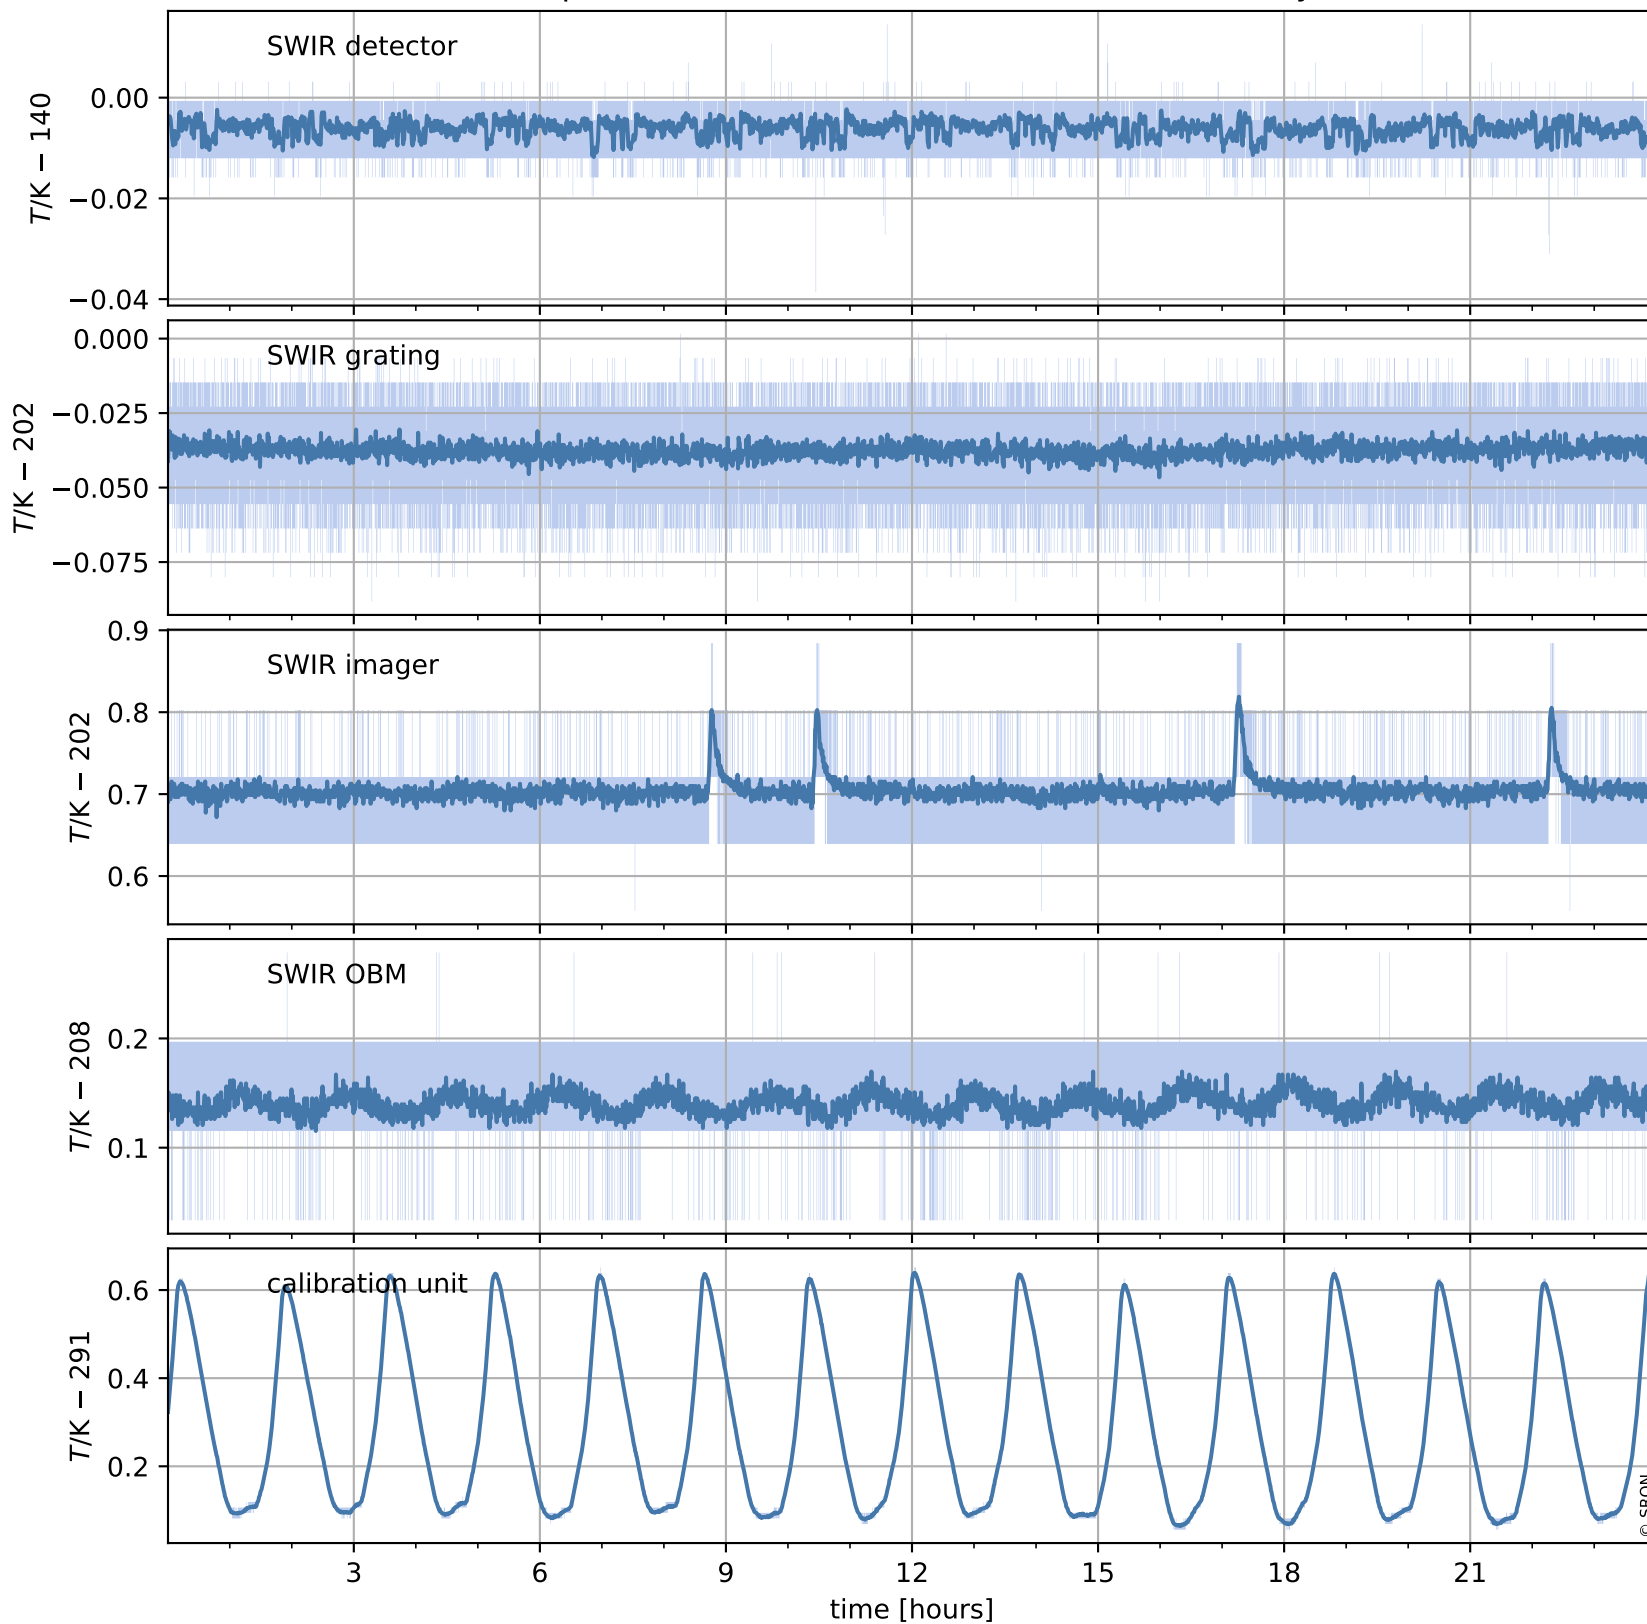

Tropomi SWIR housekeeping data

orbits : [17488, 17501]
coverage : 2021-02-27 / 2021-02-28
created : 2023-08-21T09:09:51

Temperature of sensors relevant for SWIR (one day)

Tropomi SWIR housekeeping data

orbits : [17017, 17501]
coverage : 2021-01-24 / 2021-02-28
created : 2023-08-21T09:09:52

Temperature of sensors relevant for SWIR (last month)

Tropomi SWIR housekeeping data

orbits : [17488, 17501]
coverage : 2021-02-27 / 2021-02-28
created : 2023-08-21T09:09:52

Current and duty cycle of 3 heaters relevant for SWIR (one day)

Tropomi SWIR housekeeping data

orbits : [17017, 17501]
coverage : 2021-01-24 / 2021-02-28
created : 2023-08-21T09:09:52

Current and duty cycle of 3 heaters relevant for SWIR (last month)

Tropomi SWIR housekeeping data