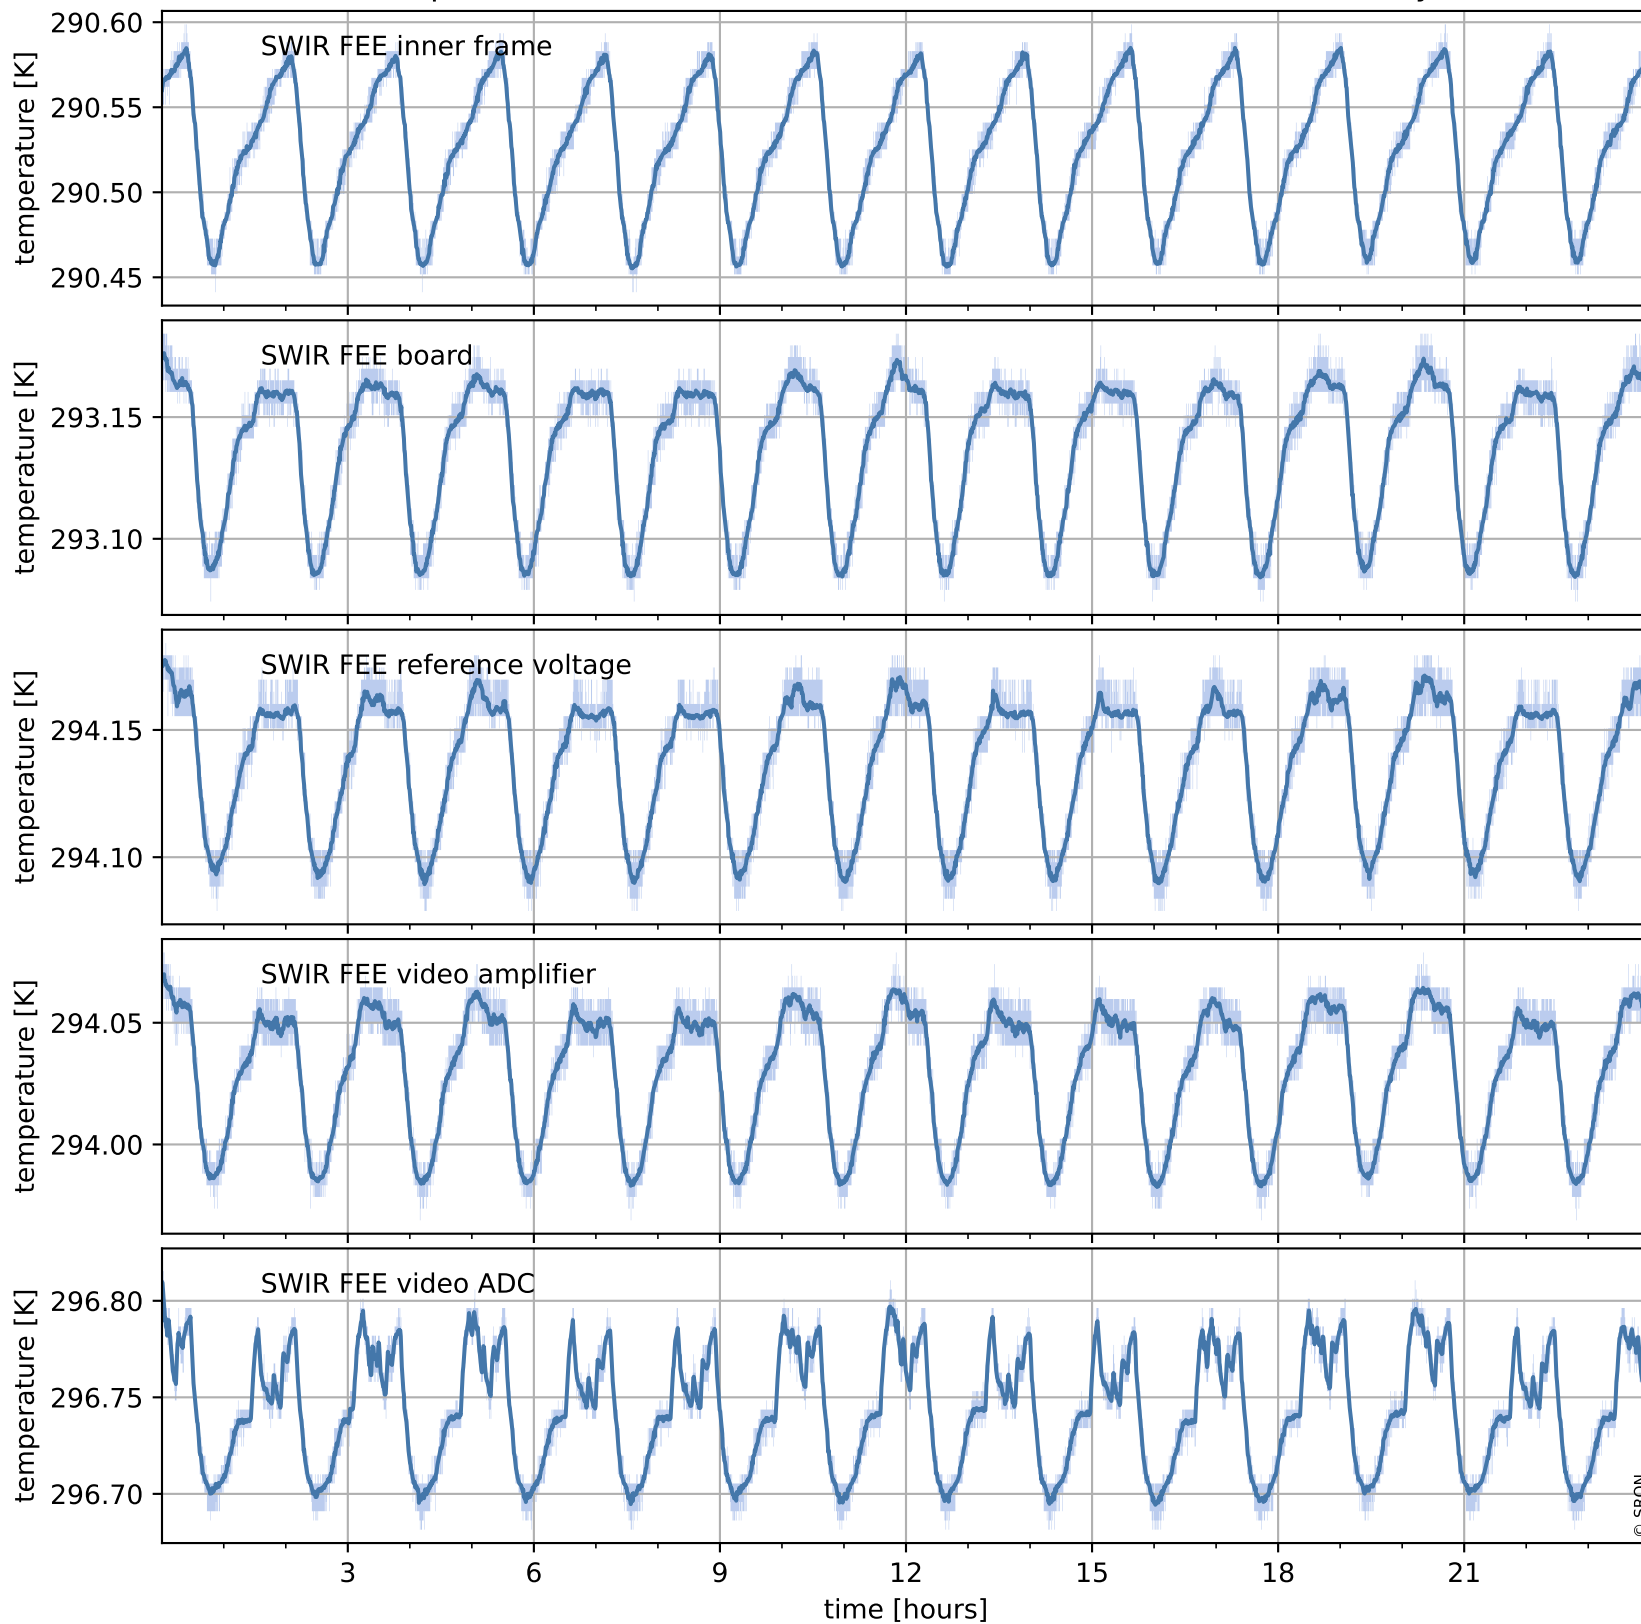

Tropomi SWIR housekeeping data

orbits : [17502, 17516]
coverage : 2021-02-28 / 2021-03-01
created : 2023-08-21T09:09:55

Temperature of sensors at the SWIR front-end electronics (one day)