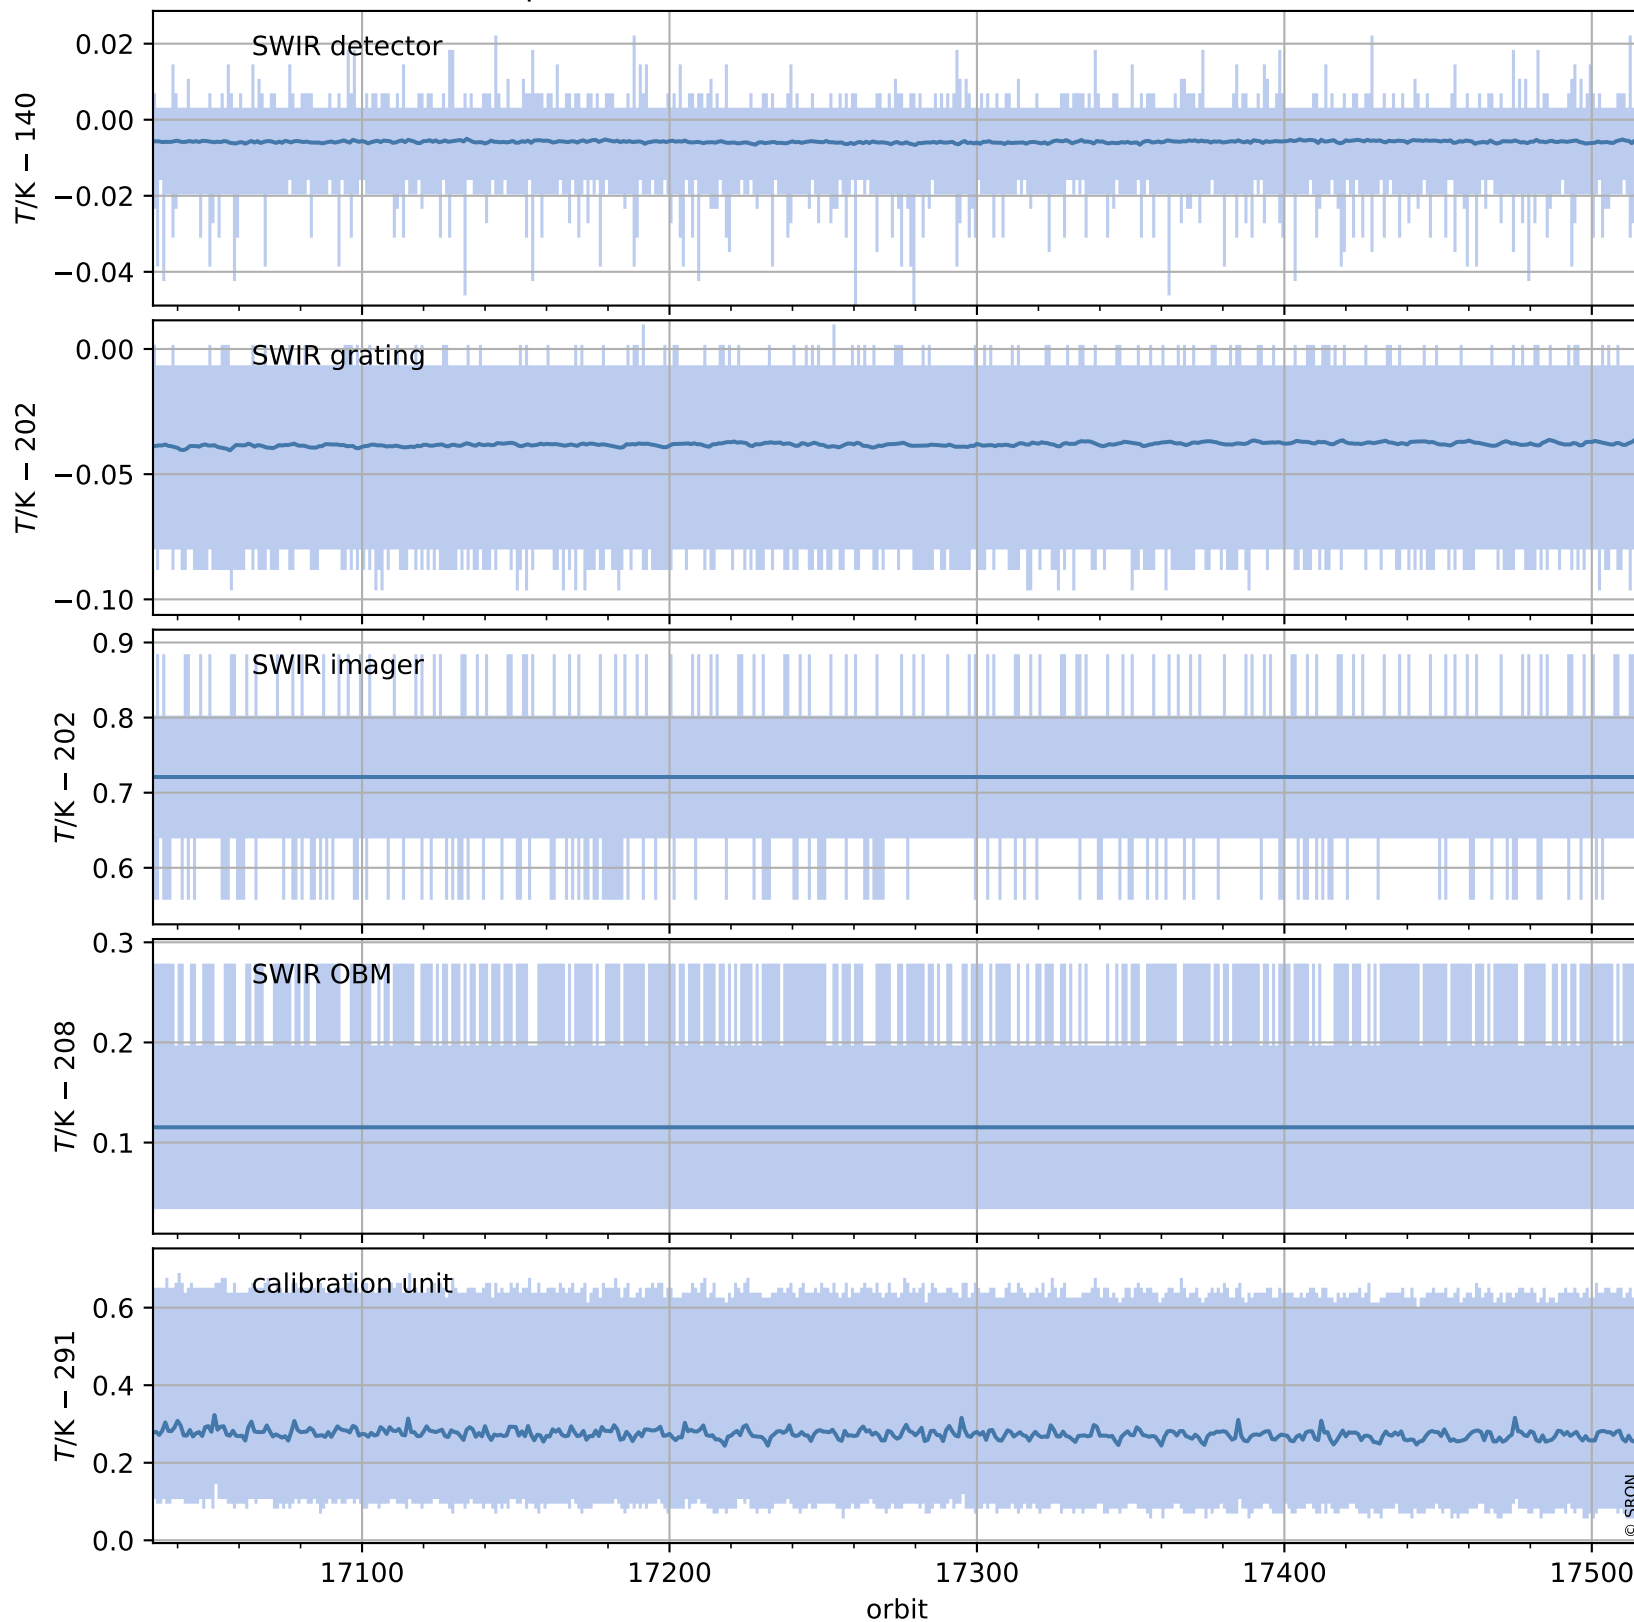

# Tropomi SWIR housekeeping data

orbits : [17502, 17516]  
coverage : 2021-02-28 / 2021-03-01  
created : 2023-08-21T09:09:54

## Temperature of sensors relevant for SWIR (one day)

# Tropomi SWIR housekeeping data

orbits : [17032, 17516]  
coverage : 2021-01-25 / 2021-03-01  
created : 2023-08-21T09:09:54

## Temperature of sensors relevant for SWIR (last month)