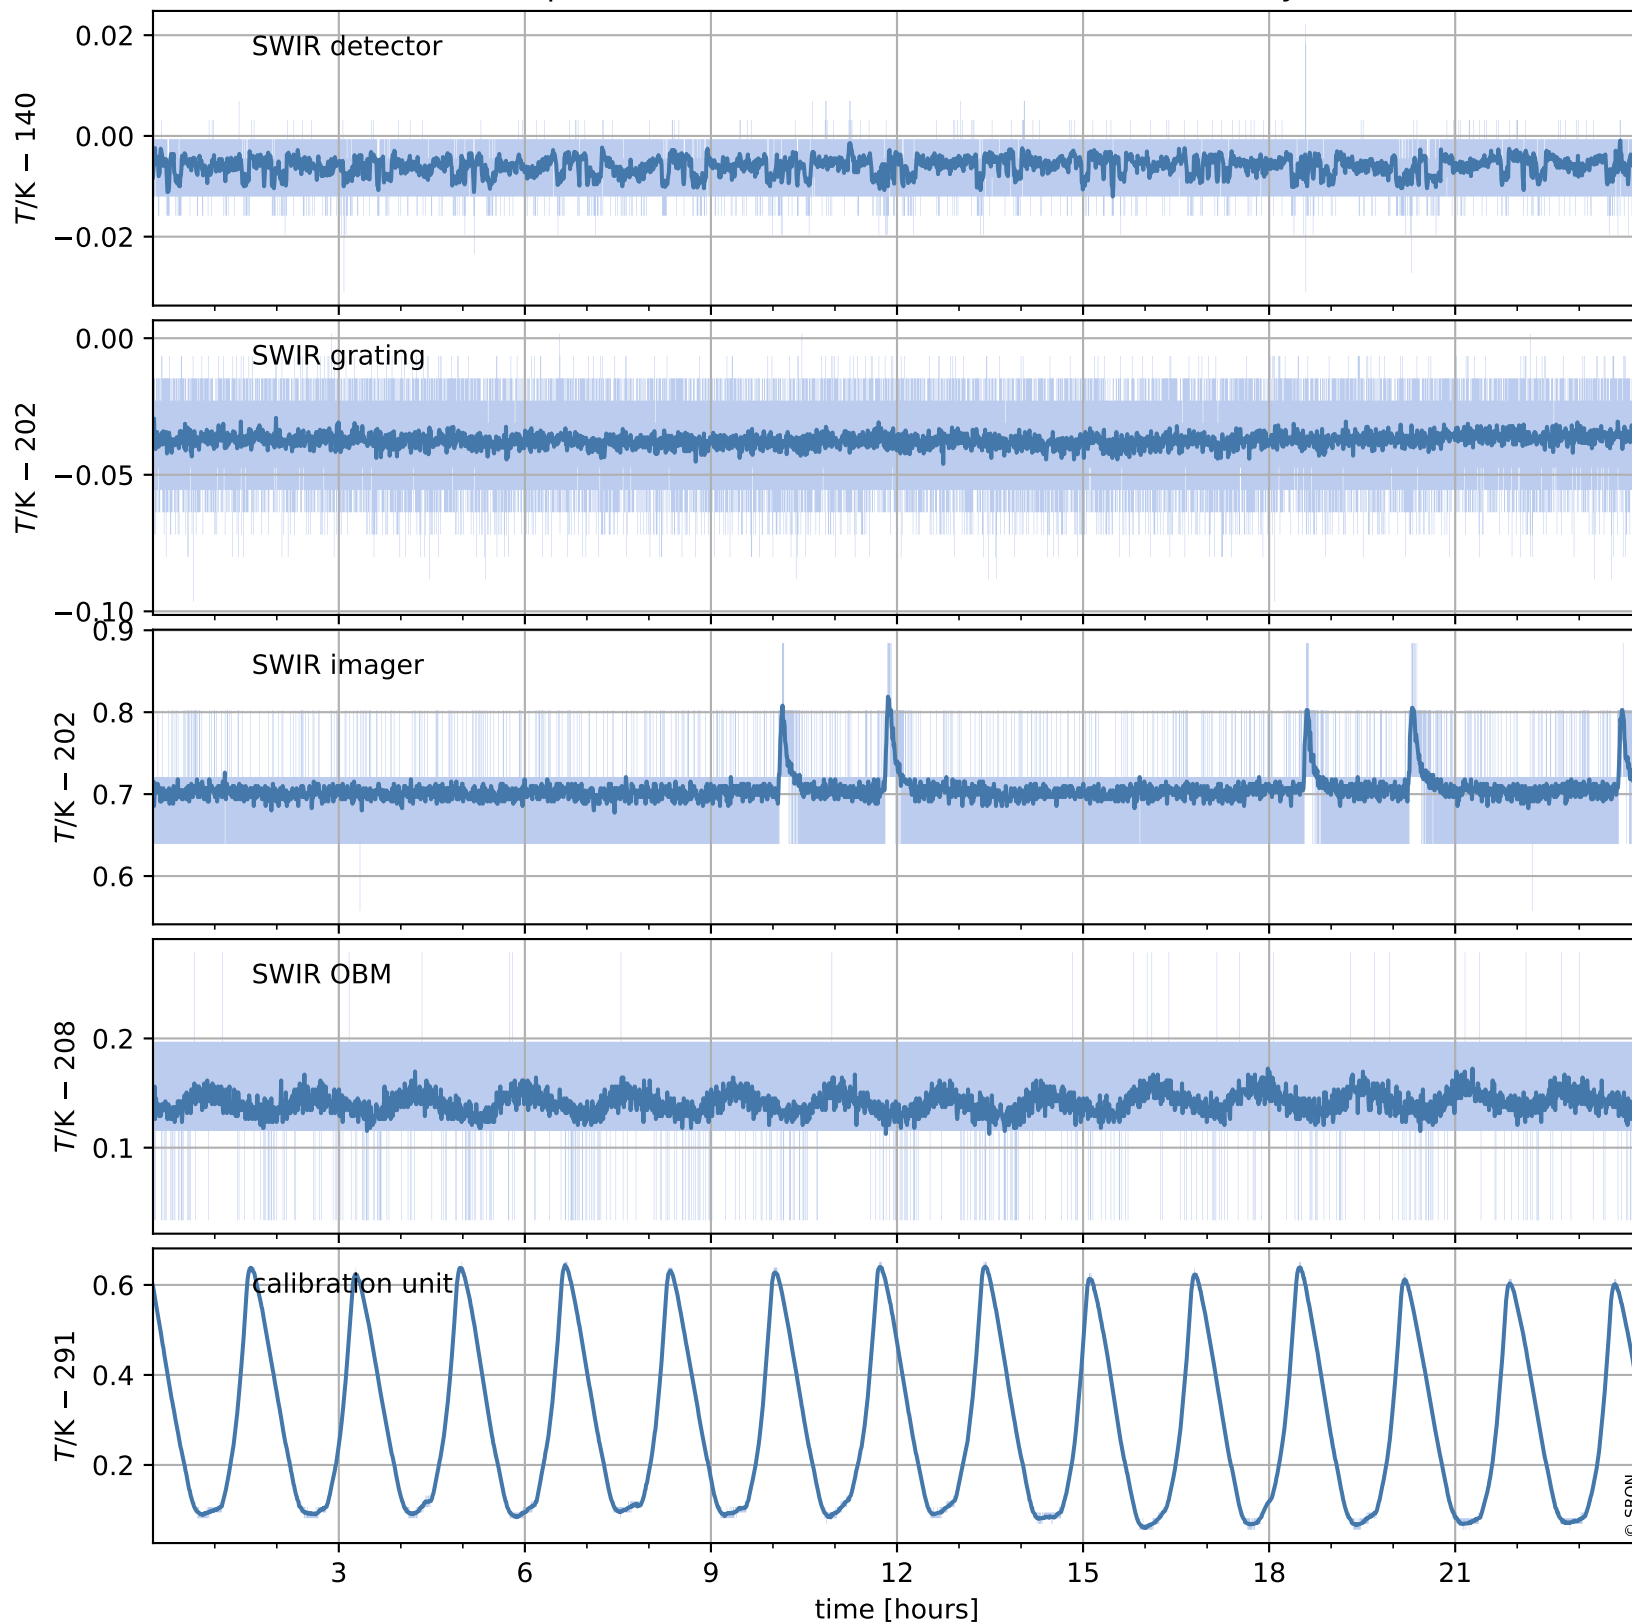

# Tropomi SWIR housekeeping data

orbits : [17502, 17516]  
coverage : 2021-02-28 / 2021-03-01  
created : 2023-08-21T09:09:54

## Temperature of sensors relevant for SWIR (one day)

## Temperature of sensors relevant for SWIR (last month)