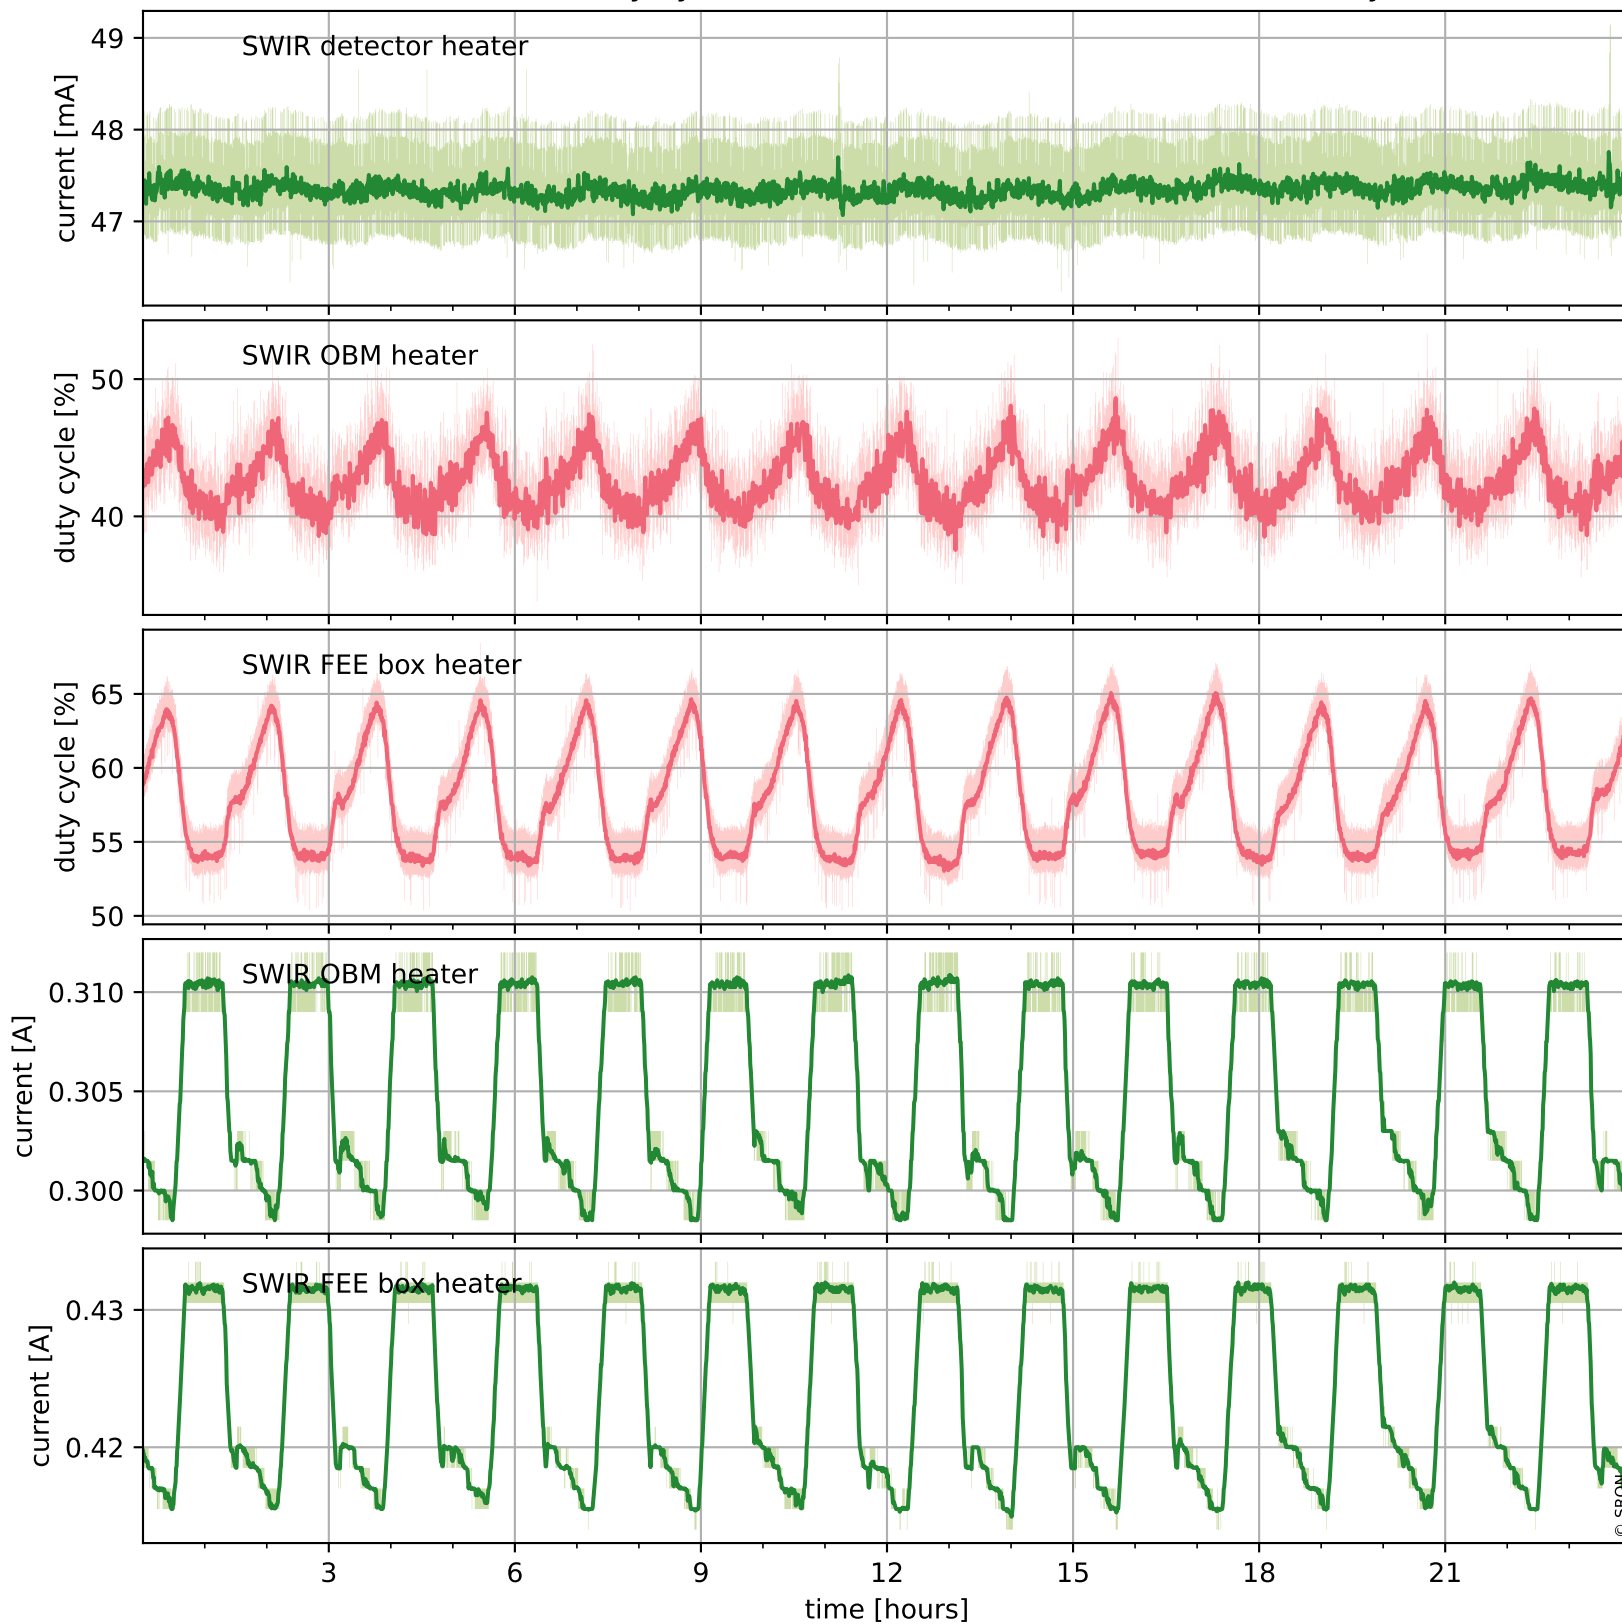

Tropomi SWIR housekeeping data

orbits : [17502, 17516]
coverage : 2021-02-28 / 2021-03-01
created : 2023-08-21T09:09:54

Current and duty cycle of 3 heaters relevant for SWIR (one day)