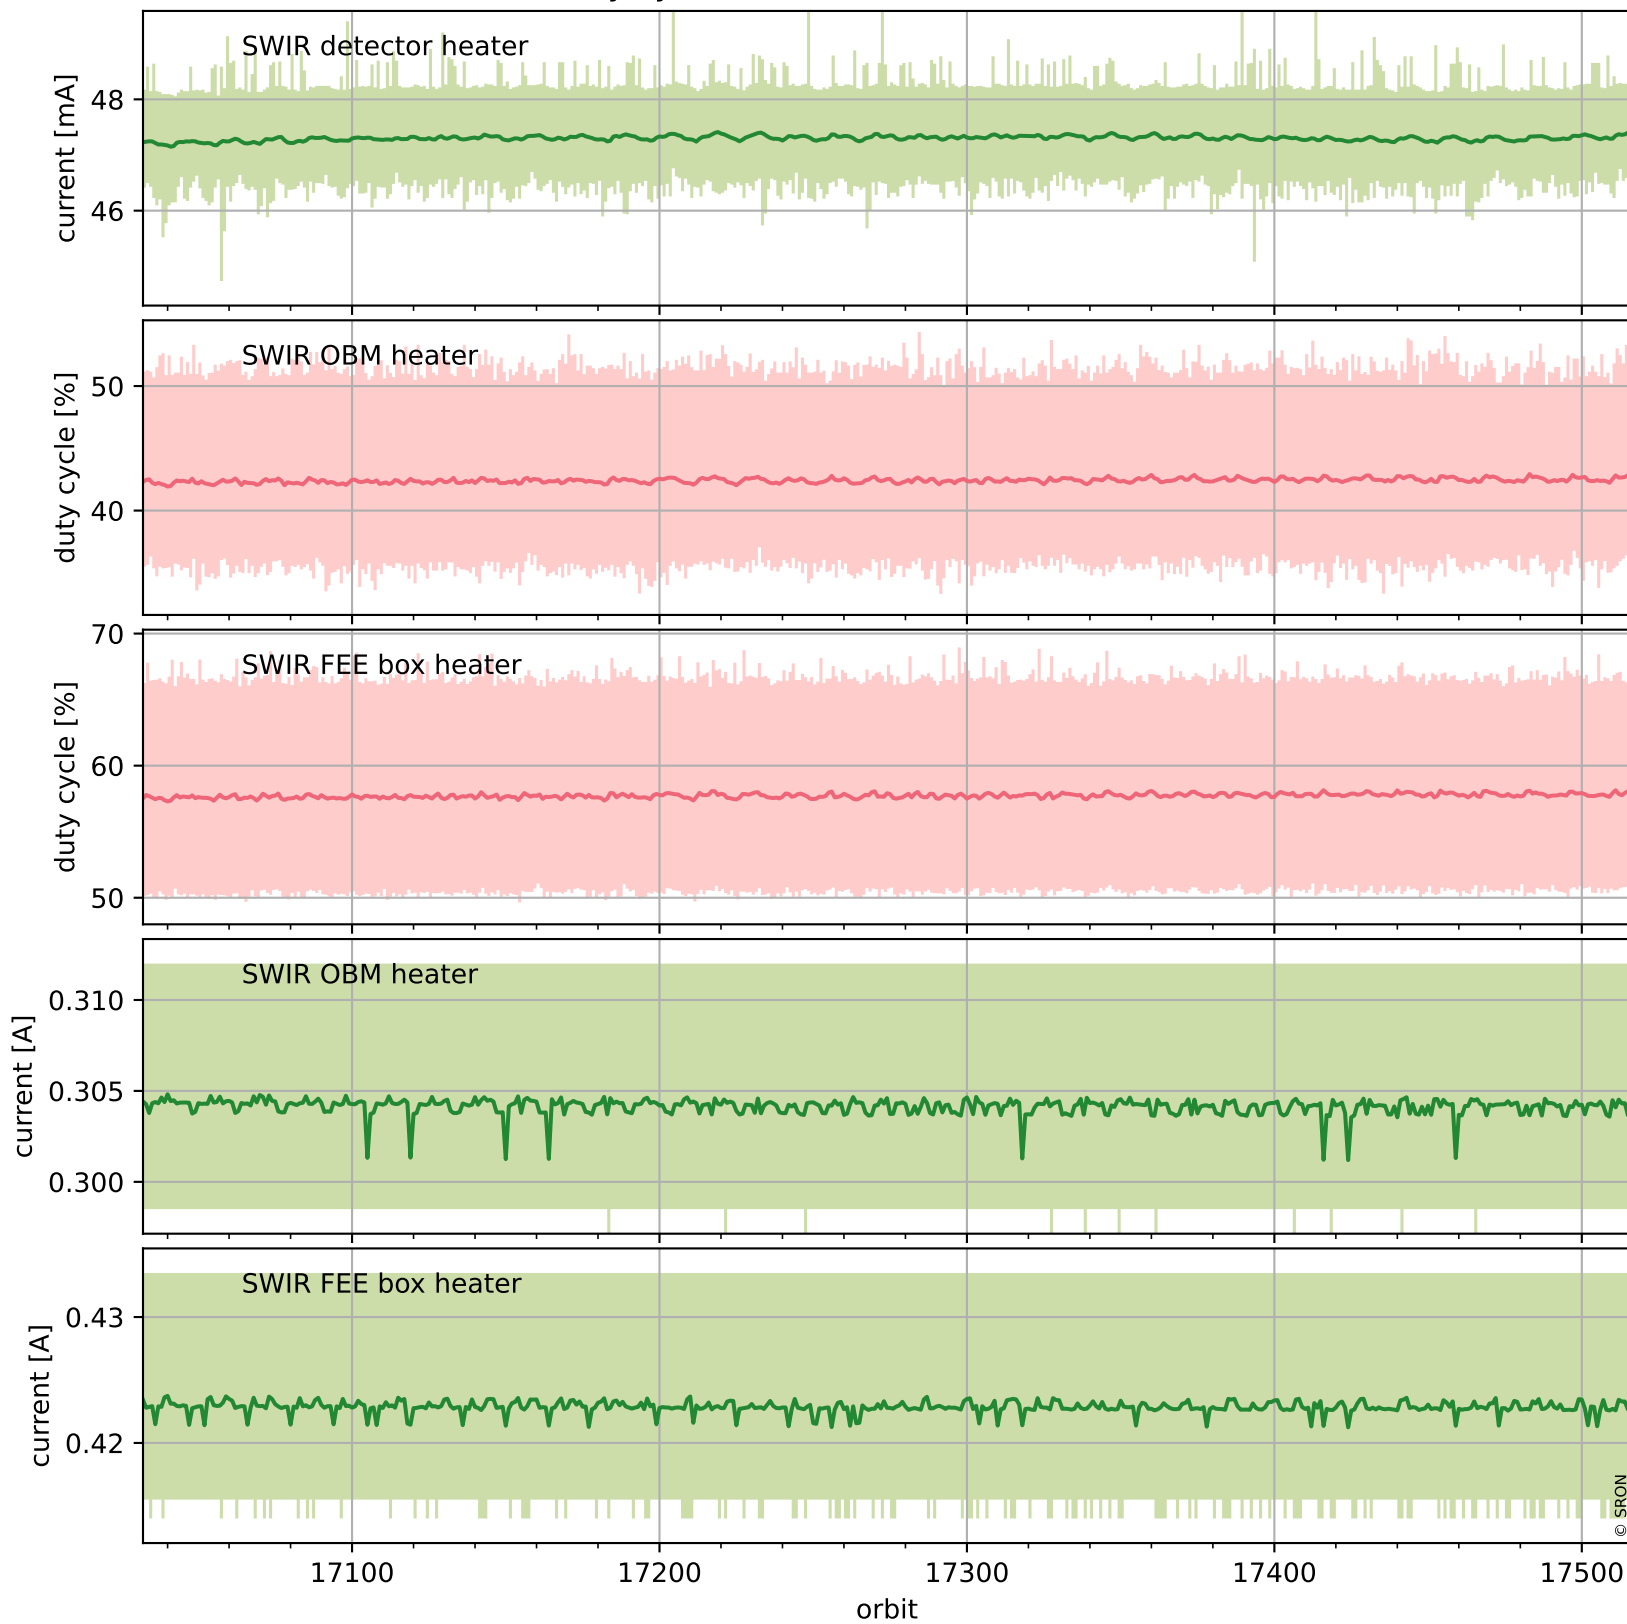

Tropomi SWIR housekeeping data

orbits : [17032, 17516]
coverage : 2021-01-25 / 2021-03-01
created : 2023-08-21T09:09:55

Current and duty cycle of 3 heaters relevant for SWIR (last month)