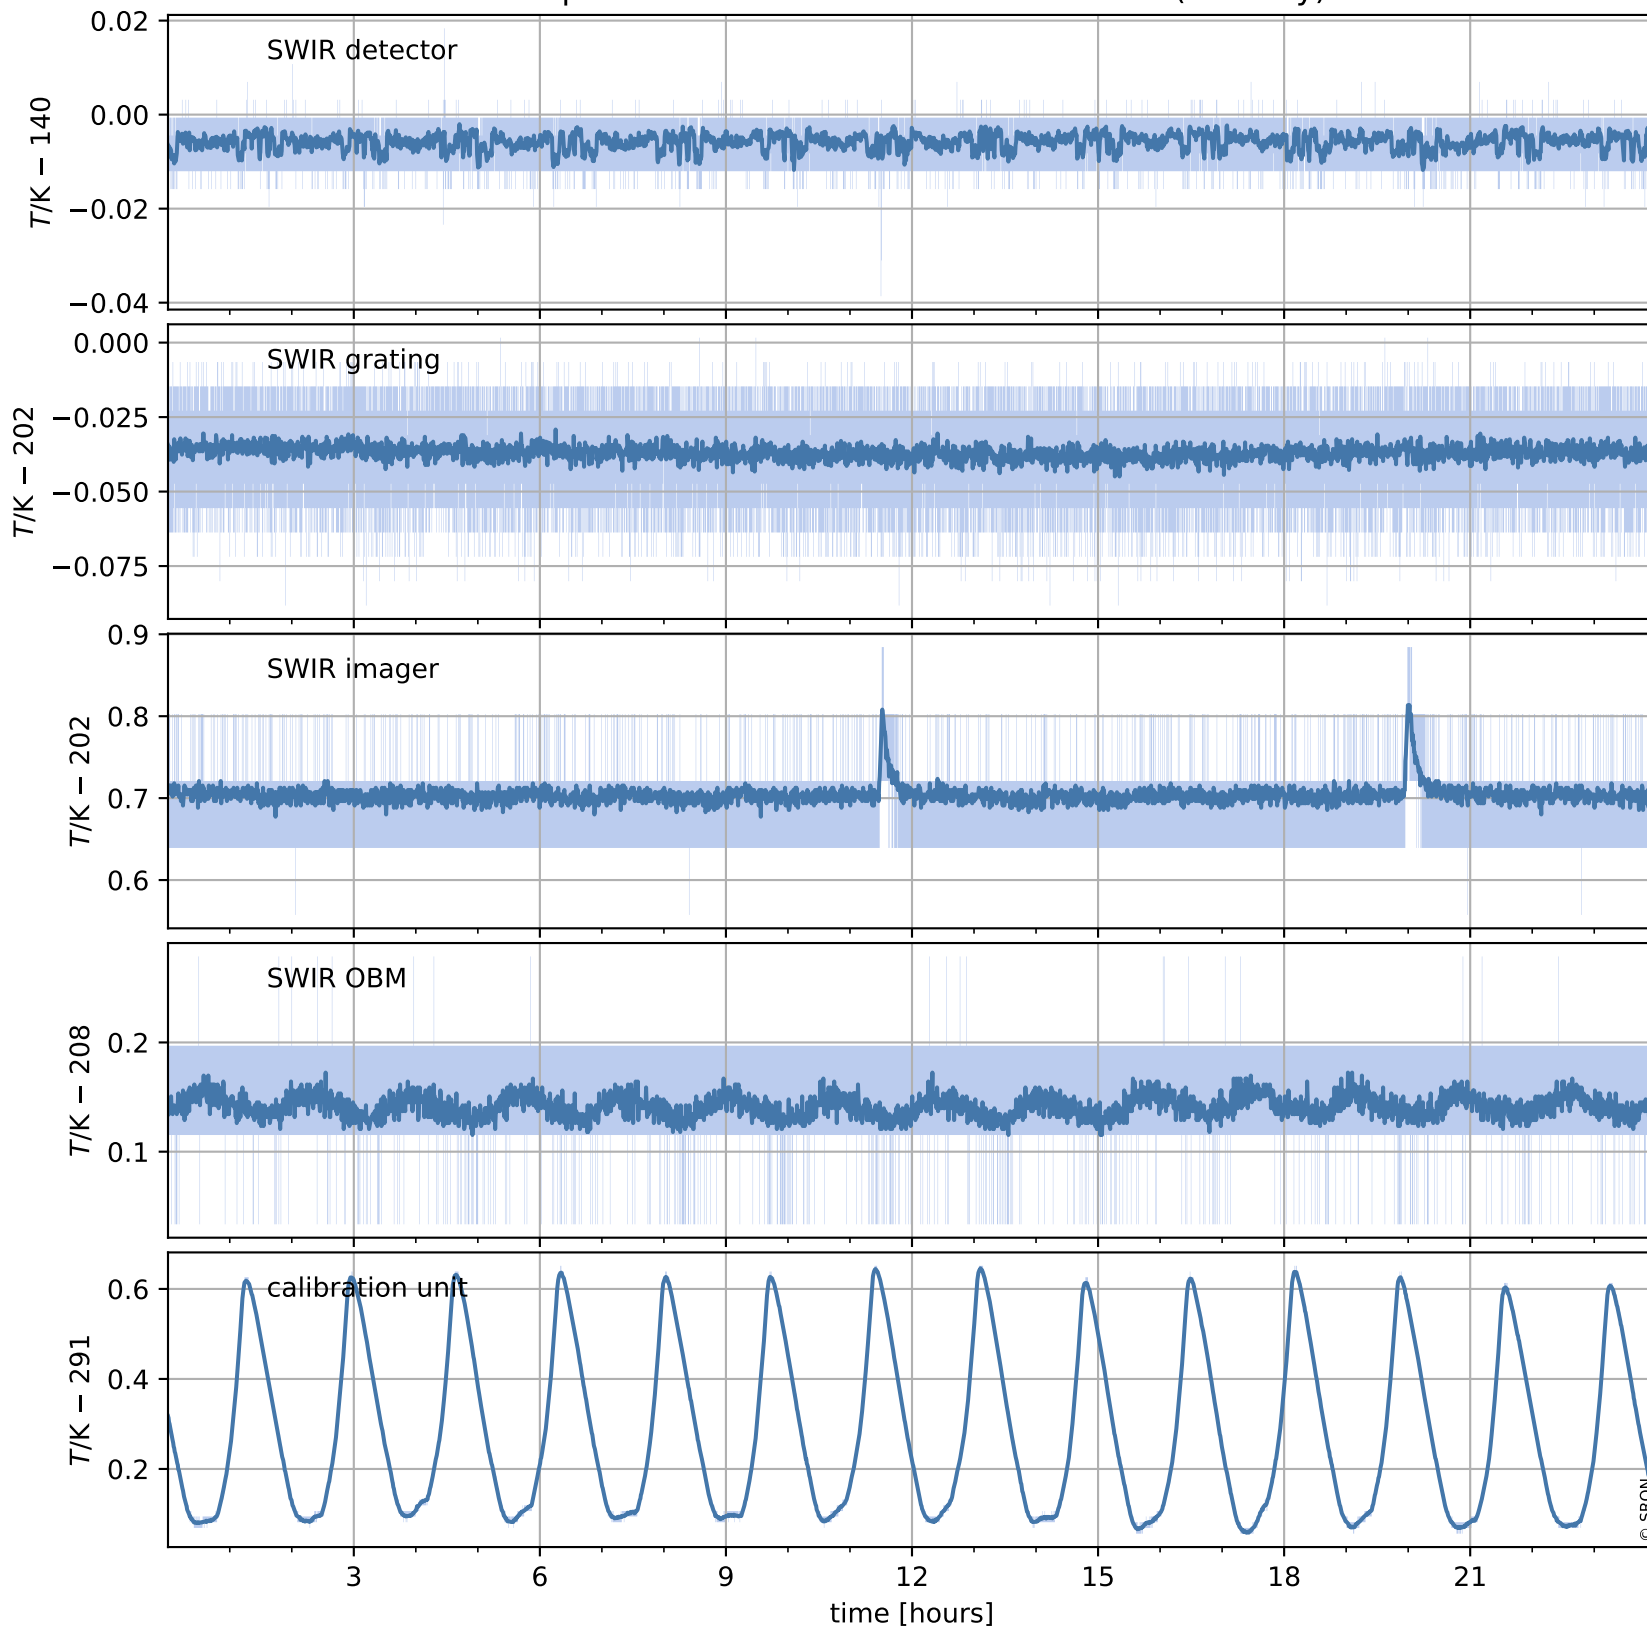

Tropomi SWIR housekeeping data

orbits : [17517, 17530]
coverage : 2021-03-01 / 2021-03-02
created : 2023-08-21T09:09:56

Temperature of sensors relevant for SWIR (one day)

Tropomi SWIR housekeeping data

orbits : [17046, 17530]
coverage : 2021-01-26 / 2021-03-02
created : 2023-08-21T09:09:56

Temperature of sensors relevant for SWIR (last month)

Tropomi SWIR housekeeping data

orbits : [17517, 17530]
coverage : 2021-03-01 / 2021-03-02
created : 2023-08-21T09:09:57

Current and duty cycle of 3 heaters relevant for SWIR (one day)