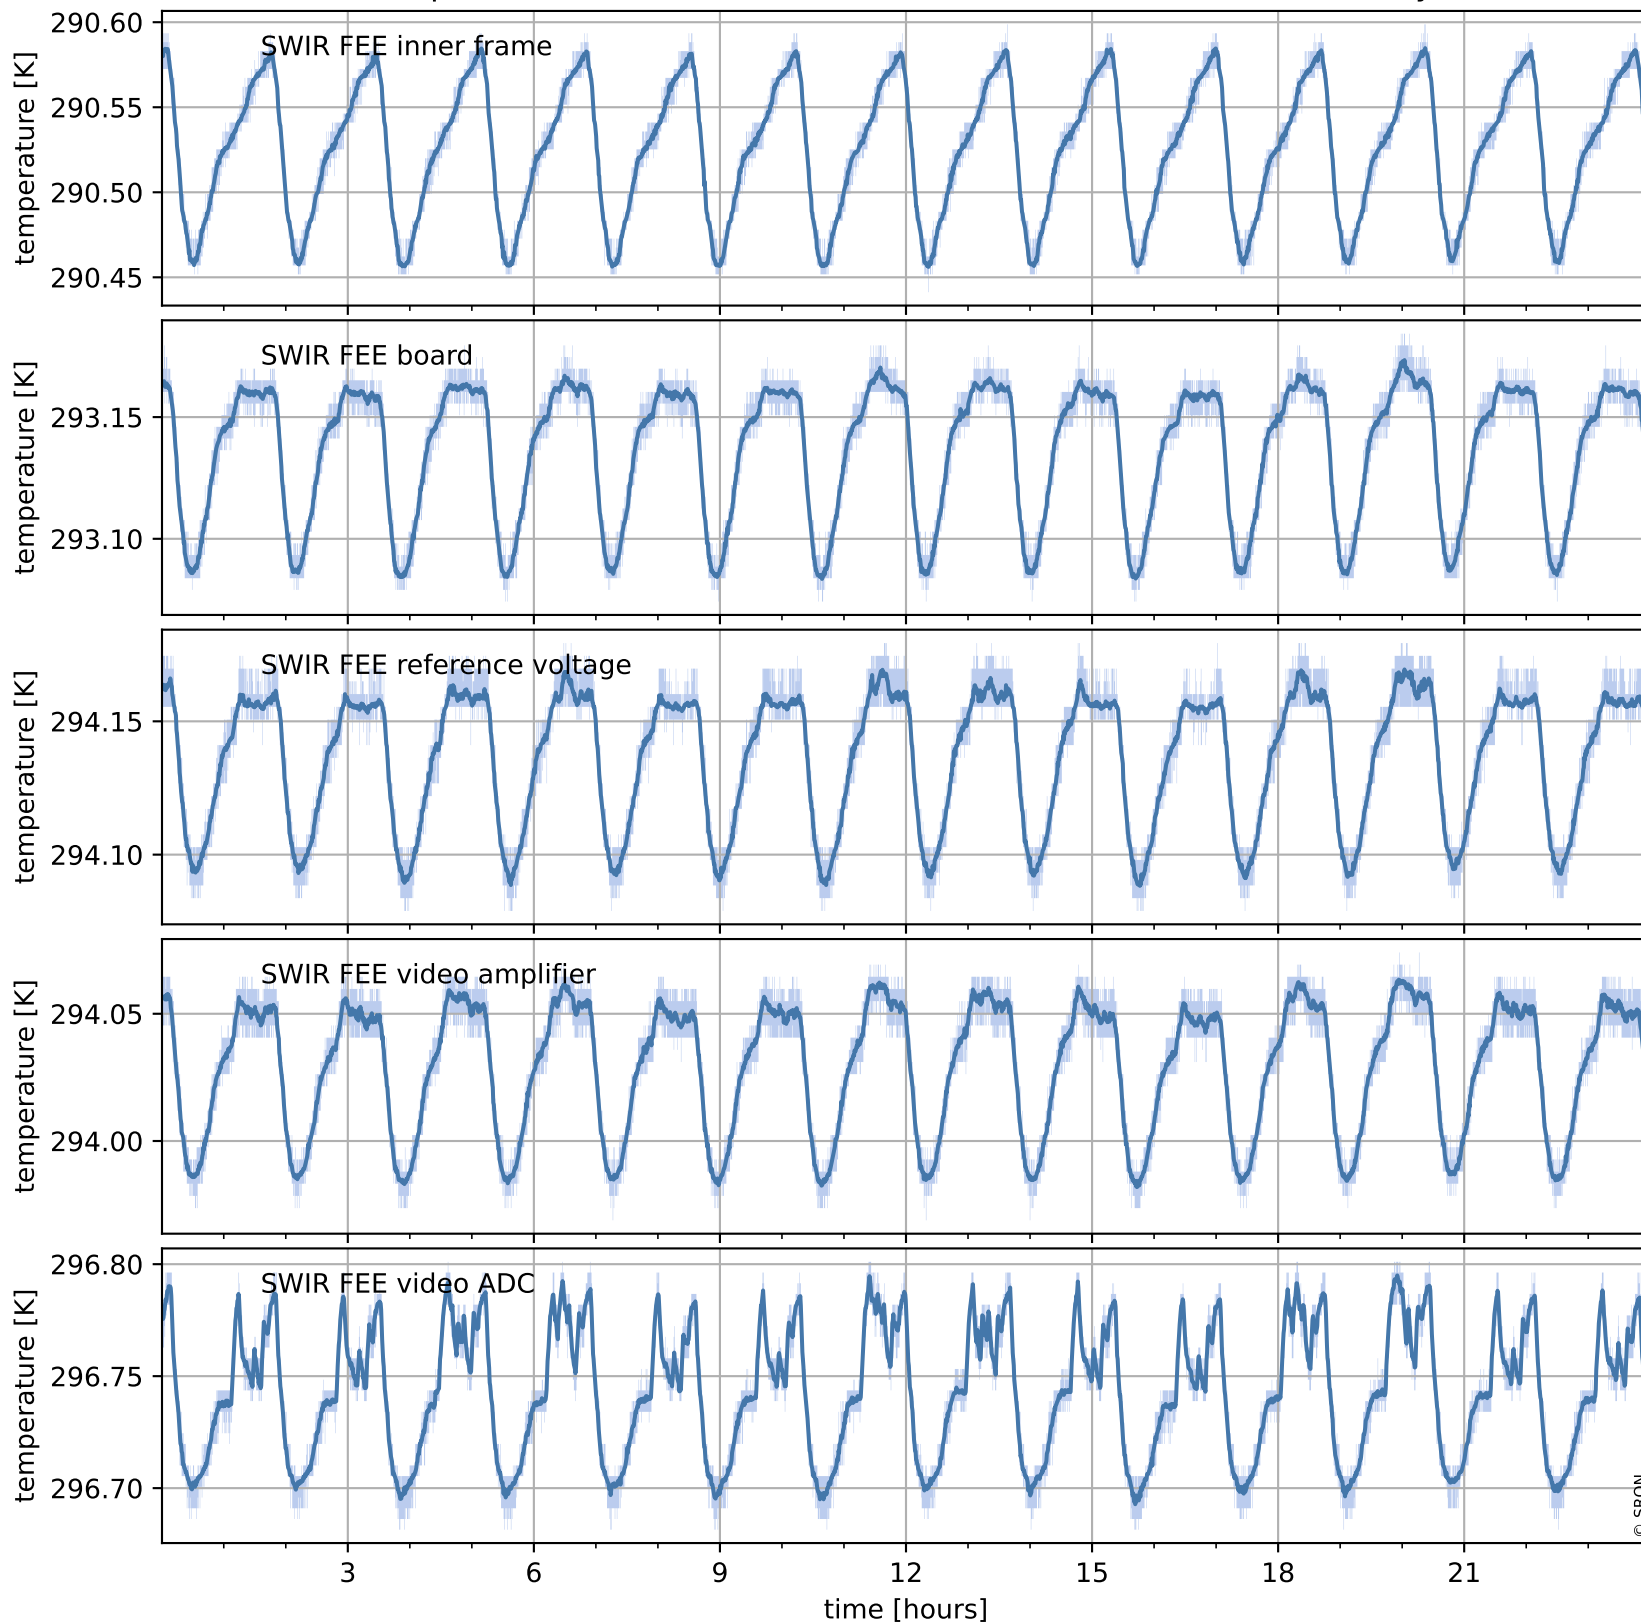

Tropomi SWIR housekeeping data

orbits : [17517, 17530]
coverage : 2021-03-01 / 2021-03-02
created : 2023-08-21T09:09:56

Temperature of sensors relevant for SWIR (one day)

Tropomi SWIR housekeeping data

orbits : [17046, 17530]
coverage : 2021-01-26 / 2021-03-02
created : 2023-08-21T09:09:56

Temperature of sensors relevant for SWIR (last month)

Tropomi SWIR housekeeping data

orbits : [17517, 17530]
coverage : 2021-03-01 / 2021-03-02
created : 2023-08-21T09:09:57

Current and duty cycle of 3 heaters relevant for SWIR (one day)

Tropomi SWIR housekeeping data

orbits : [17046, 17530]
coverage : 2021-01-26 / 2021-03-02
created : 2023-08-21T09:09:57

Current and duty cycle of 3 heaters relevant for SWIR (last month)

Tropomi SWIR housekeeping data

orbits : [17517, 17530]
coverage : 2021-03-01 / 2021-03-02
created : 2023-08-21T09:09:57

Temperature of sensors at the SWIR front-end electronics (one day)

Tropomi SWIR housekeeping data

orbits : [17046, 17530]
coverage : 2021-01-26 / 2021-03-02
created : 2023-08-21T09:09:58