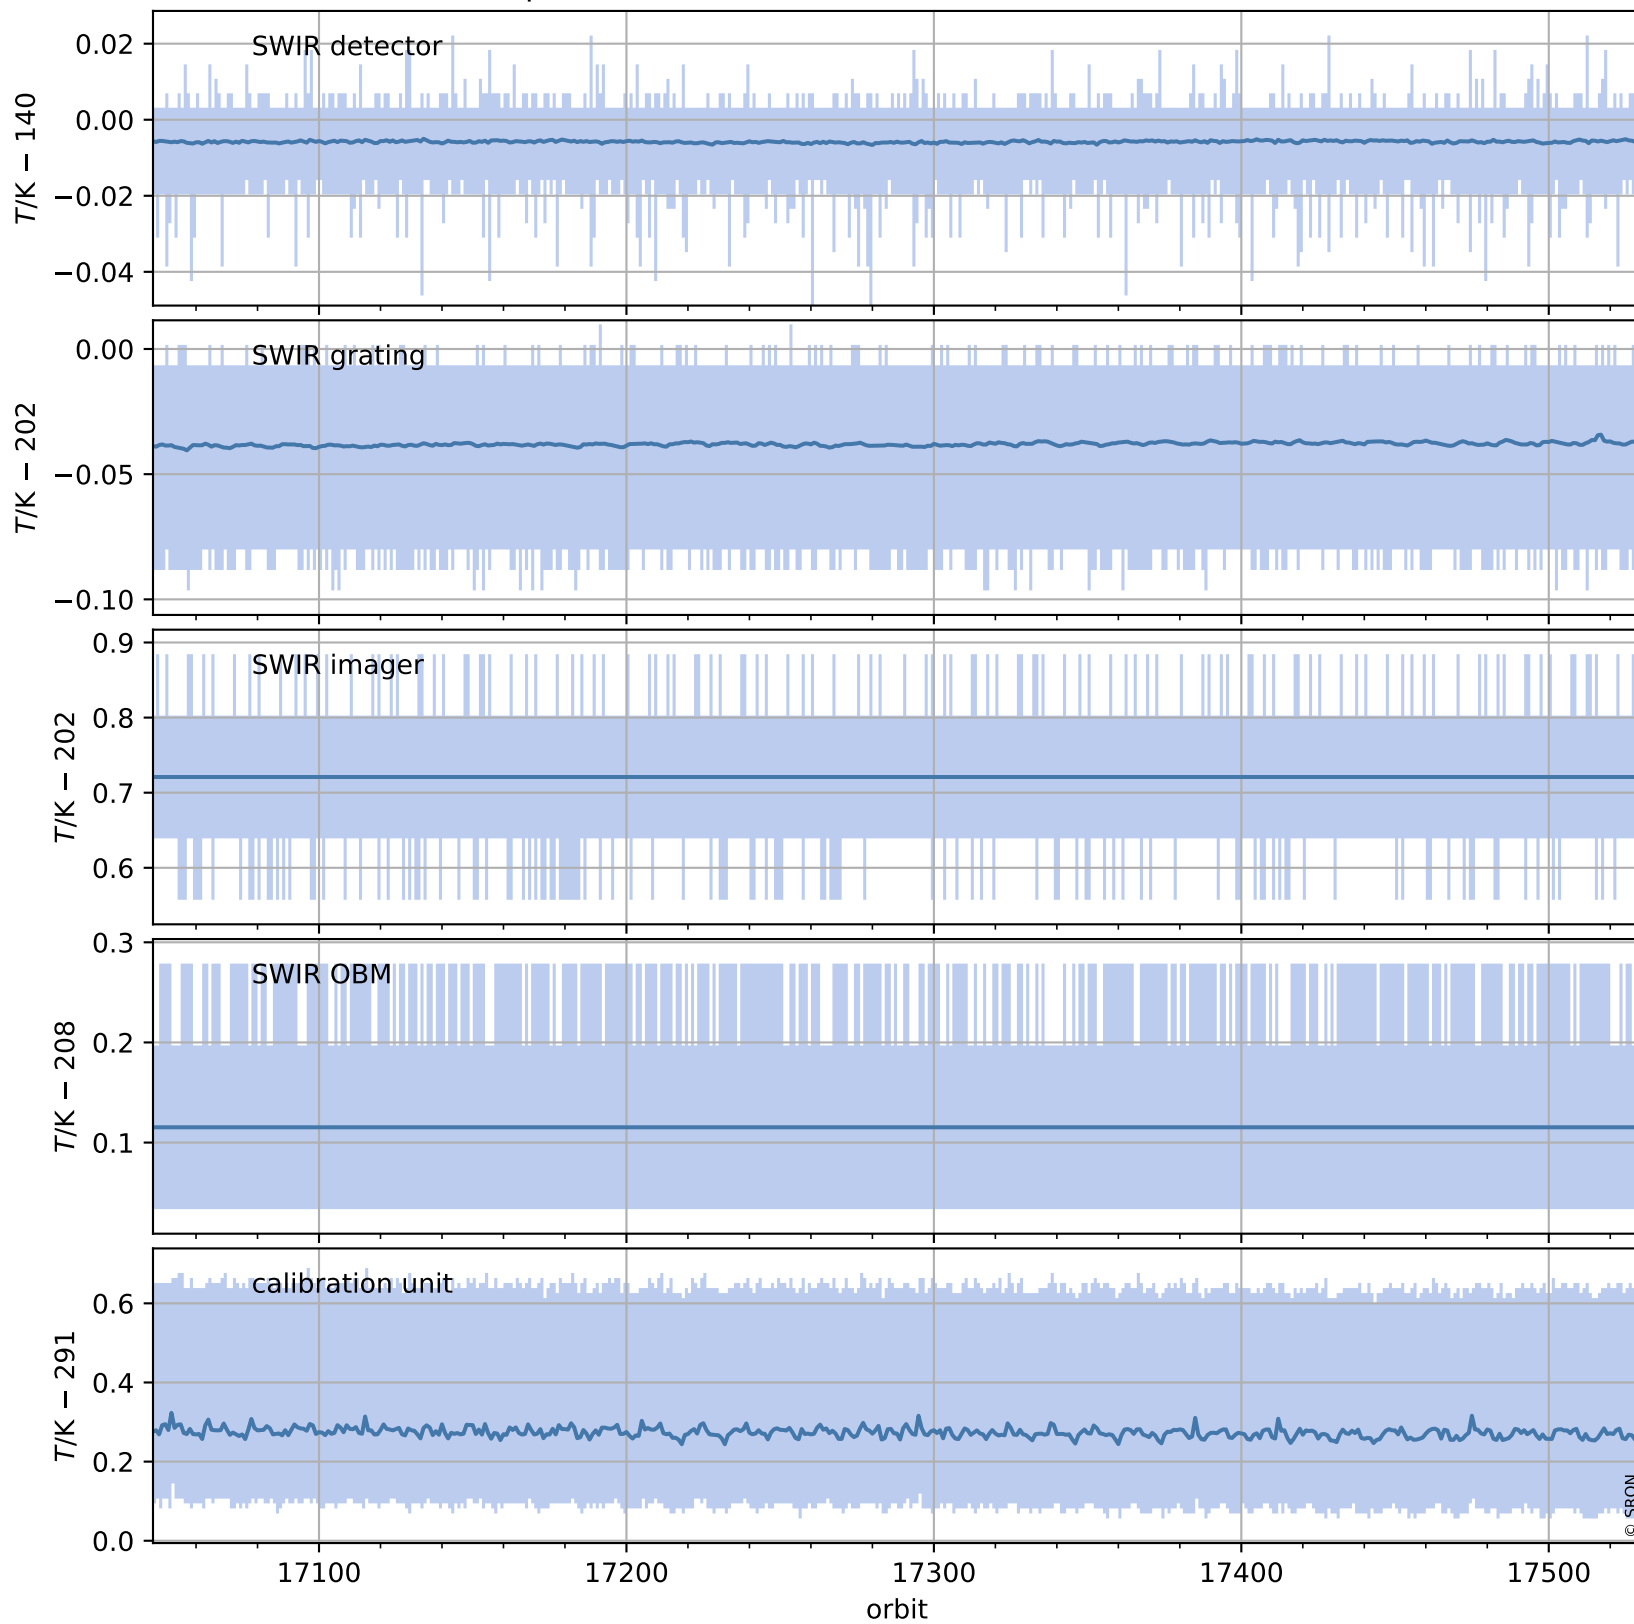

Tropomi SWIR housekeeping data

orbits : [17517, 17530]
coverage : 2021-03-01 / 2021-03-02
created : 2023-08-21T09:09:56

Temperature of sensors relevant for SWIR (one day)

Tropomi SWIR housekeeping data

orbits : [17046, 17530]
coverage : 2021-01-26 / 2021-03-02
created : 2023-08-21T09:09:56

Temperature of sensors relevant for SWIR (last month)

Tropomi SWIR housekeeping data

orbits : [17517, 17530]
coverage : 2021-03-01 / 2021-03-02
created : 2023-08-21T09:09:57

Current and duty cycle of 3 heaters relevant for SWIR (one day)

Tropomi SWIR housekeeping data

orbits : [17046, 17530]
coverage : 2021-01-26 / 2021-03-02
created : 2023-08-21T09:09:57

Current and duty cycle of 3 heaters relevant for SWIR (last month)

Tropomi SWIR housekeeping data

orbits : [17517, 17530]
coverage : 2021-03-01 / 2021-03-02
created : 2023-08-21T09:09:57

Temperature of sensors at the SWIR front-end electronics (one day)

Tropomi SWIR housekeeping data

orbits : [17046, 17530]
coverage : 2021-01-26 / 2021-03-02
created : 2023-08-21T09:09:58