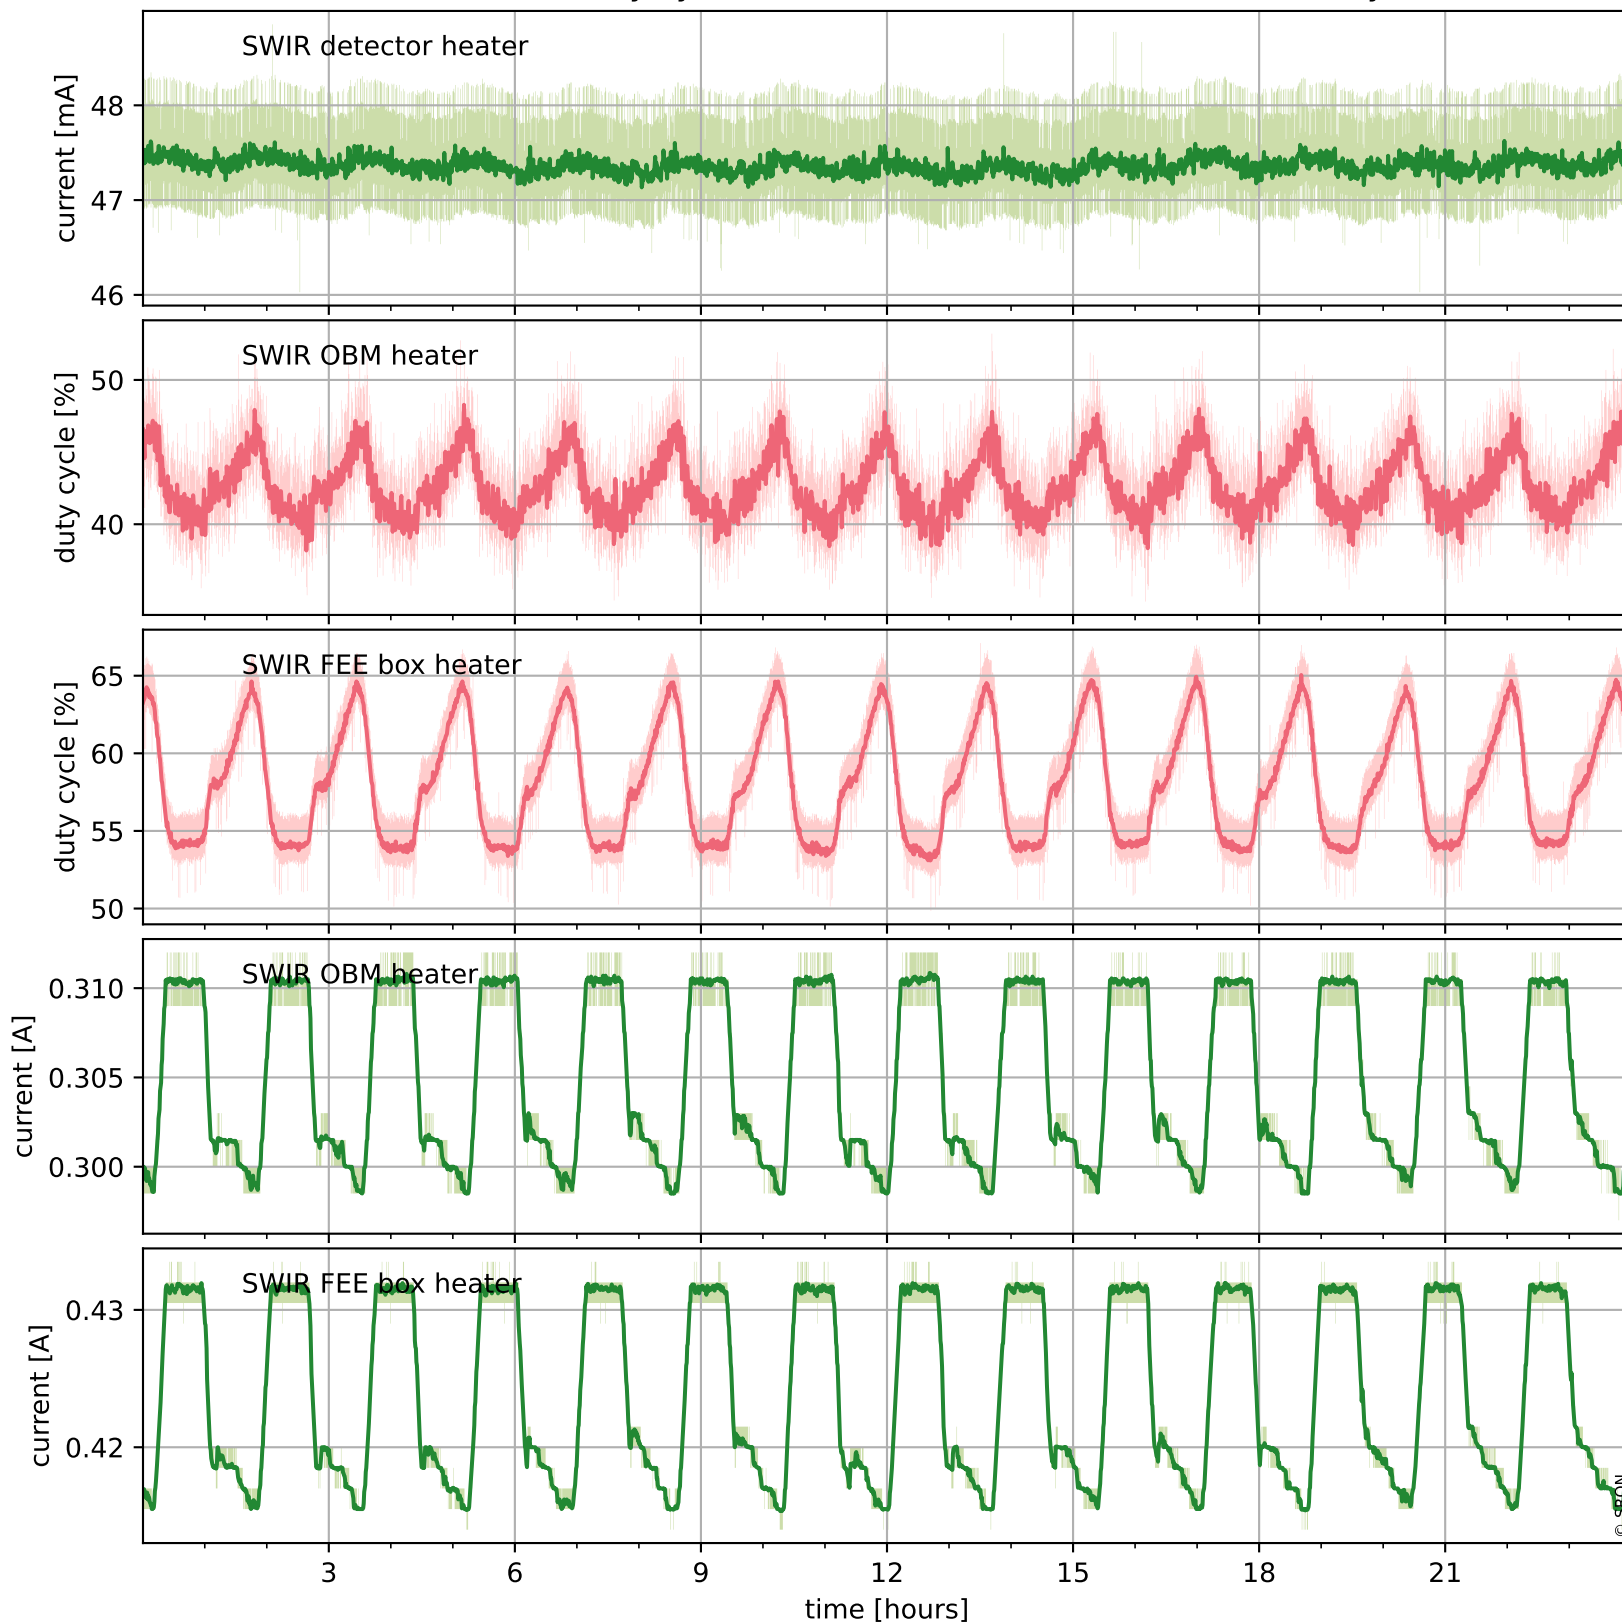

Tropomi SWIR housekeeping data

orbits : [17517, 17530]
coverage : 2021-03-01 / 2021-03-02
created : 2023-08-21T09:09:56

Temperature of sensors relevant for SWIR (one day)

Tropomi SWIR housekeeping data

orbits : [17046, 17530]
coverage : 2021-01-26 / 2021-03-02
created : 2023-08-21T09:09:56

Temperature of sensors relevant for SWIR (last month)

Tropomi SWIR housekeeping data

orbits : [17517, 17530]
coverage : 2021-03-01 / 2021-03-02
created : 2023-08-21T09:09:57

Current and duty cycle of 3 heaters relevant for SWIR (one day)

Tropomi SWIR housekeeping data

orbits : [17046, 17530]
coverage : 2021-01-26 / 2021-03-02
created : 2023-08-21T09:09:57

Current and duty cycle of 3 heaters relevant for SWIR (last month)

Tropomi SWIR housekeeping data