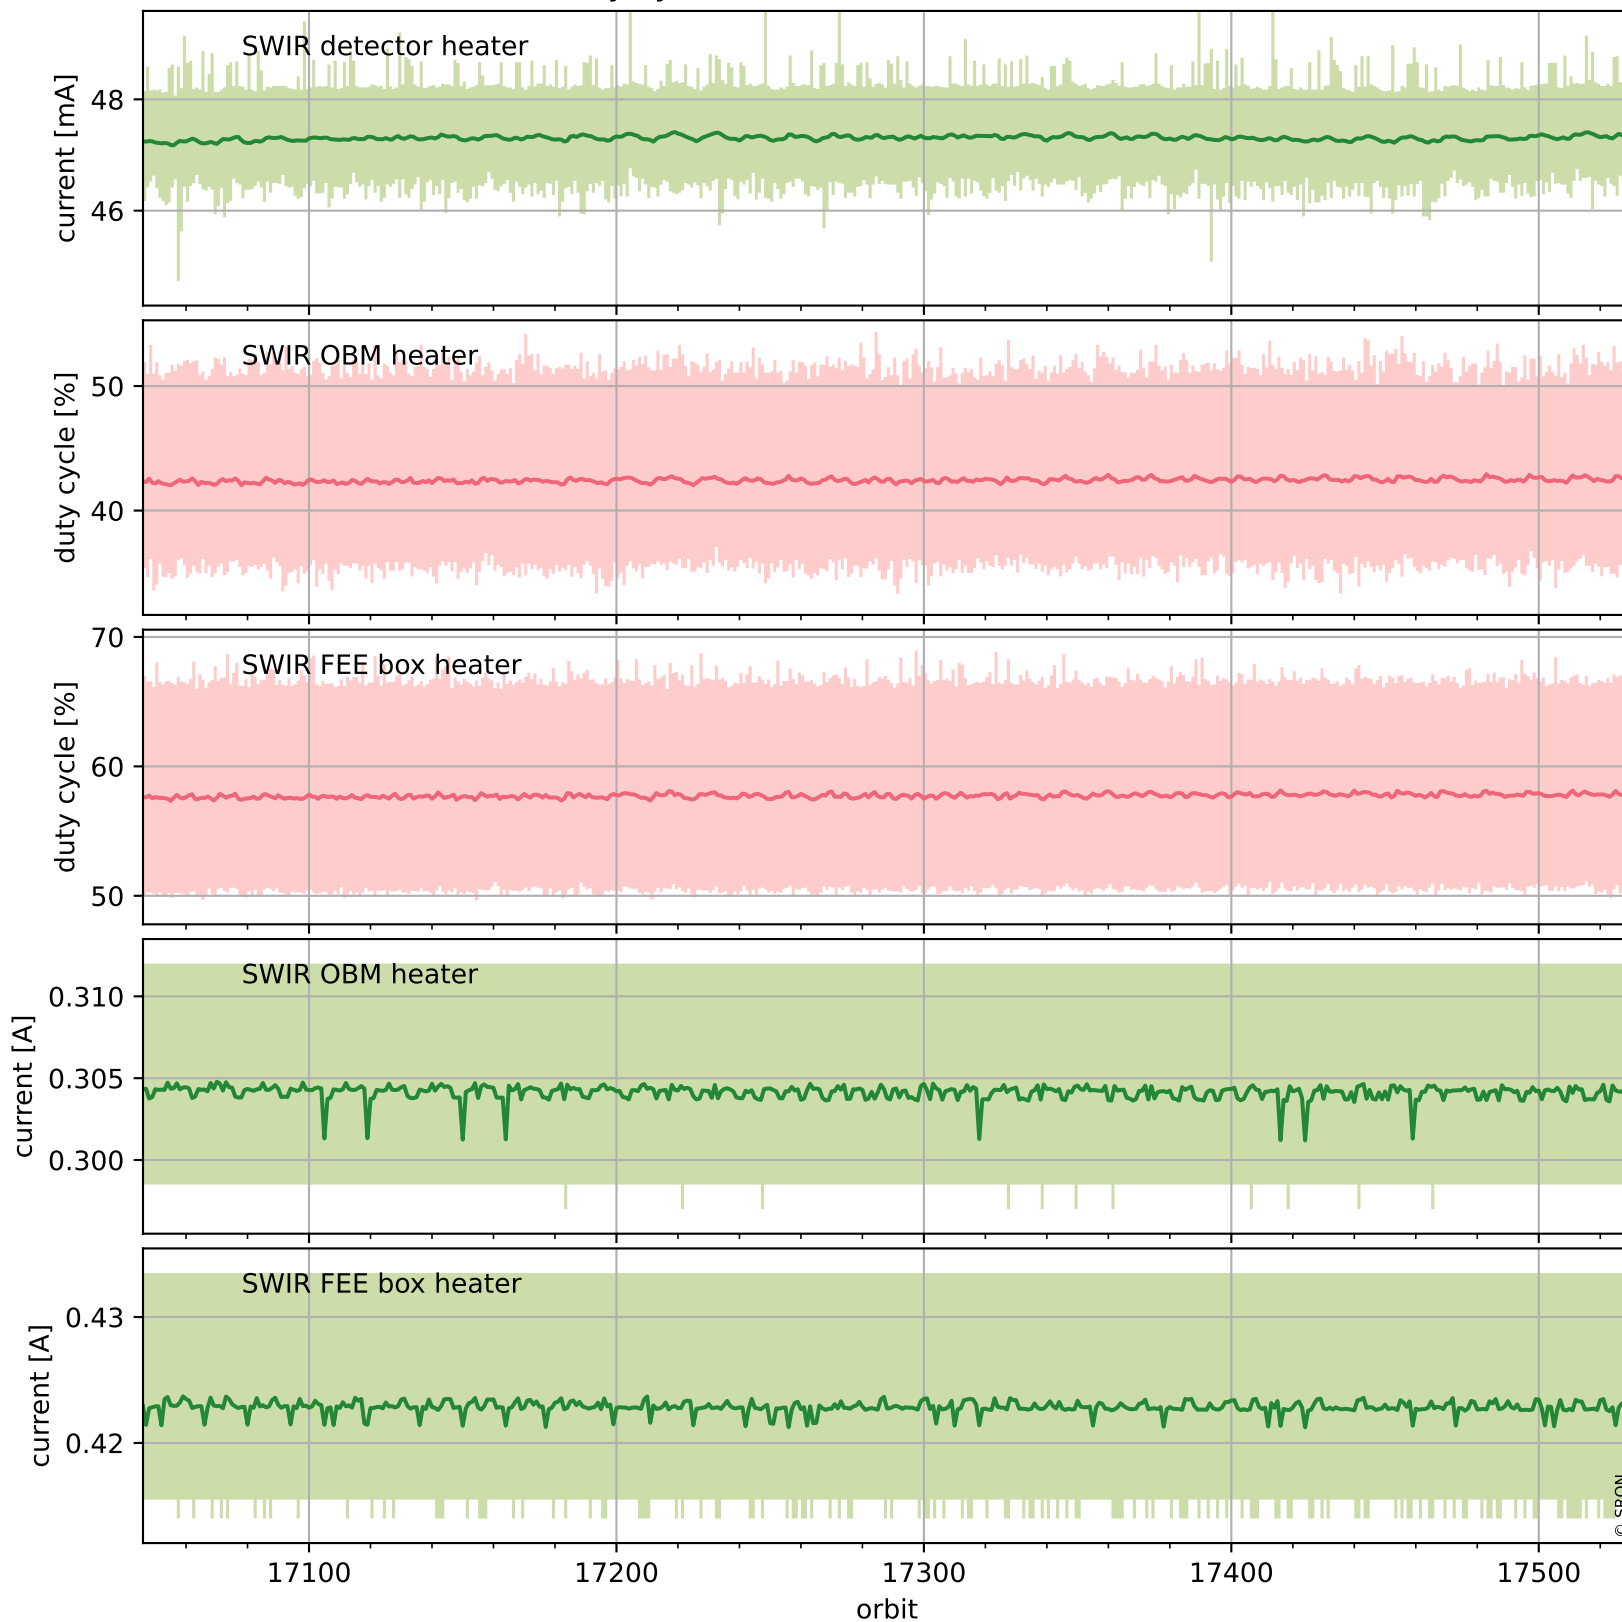

Tropomi SWIR housekeeping data

orbits : [17517, 17530]
coverage : 2021-03-01 / 2021-03-02
created : 2023-08-21T09:09:56

Temperature of sensors relevant for SWIR (one day)

Tropomi SWIR housekeeping data

orbits : [17046, 17530]
coverage : 2021-01-26 / 2021-03-02
created : 2023-08-21T09:09:56

Temperature of sensors relevant for SWIR (last month)

Tropomi SWIR housekeeping data

orbits : [17517, 17530]
coverage : 2021-03-01 / 2021-03-02
created : 2023-08-21T09:09:57

Current and duty cycle of 3 heaters relevant for SWIR (one day)

Tropomi SWIR housekeeping data

orbits : [17046, 17530]
coverage : 2021-01-26 / 2021-03-02
created : 2023-08-21T09:09:57

Current and duty cycle of 3 heaters relevant for SWIR (last month)

Tropomi SWIR housekeeping data

orbits : [17517, 17530]
coverage : 2021-03-01 / 2021-03-02
created : 2023-08-21T09:09:57

Temperature of sensors at the SWIR front-end electronics (one day)

Tropomi SWIR housekeeping data

orbits : [17046, 17530]
coverage : 2021-01-26 / 2021-03-02
created : 2023-08-21T09:09:58