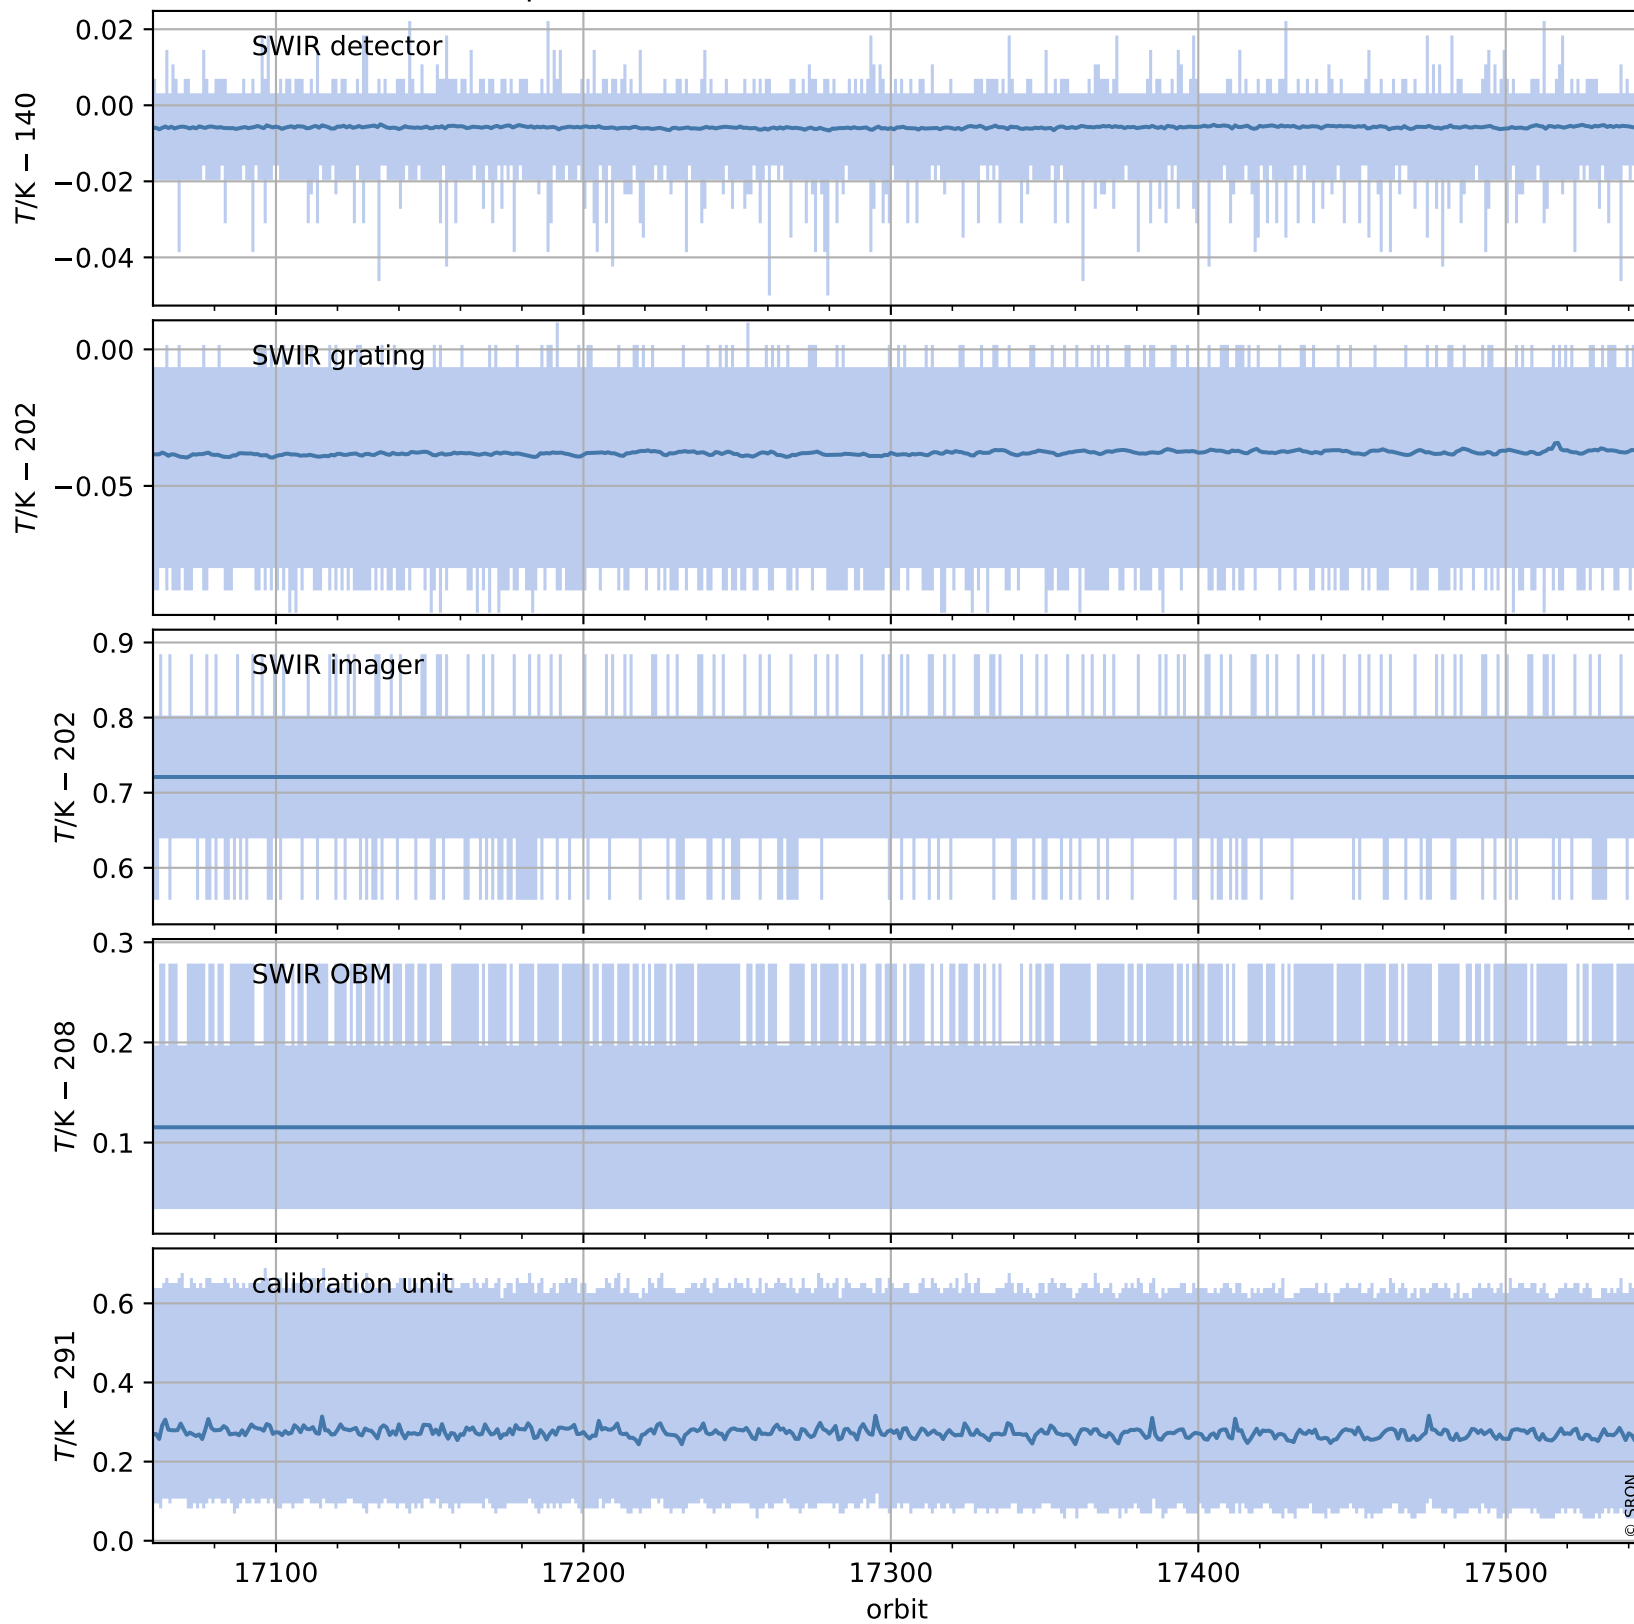

Tropomi SWIR housekeeping data

orbits : [17531, 17544]
coverage : 2021-03-02 / 2021-03-03
created : 2023-08-21T09:09:58

Temperature of sensors relevant for SWIR (one day)

Tropomi SWIR housekeeping data

orbits : [17060, 17544]
coverage : 2021-01-27 / 2021-03-03
created : 2023-08-21T09:09:59

Temperature of sensors relevant for SWIR (last month)

Tropomi SWIR housekeeping data

orbits : [17531, 17544]
coverage : 2021-03-02 / 2021-03-03
created : 2023-08-21T09:09:59

Current and duty cycle of 3 heaters relevant for SWIR (one day)

Tropomi SWIR housekeeping data

orbits : [17060, 17544]
coverage : 2021-01-27 / 2021-03-03
created : 2023-08-21T09:09:59

Current and duty cycle of 3 heaters relevant for SWIR (last month)

Tropomi SWIR housekeeping data

orbits : [17531, 17544]
coverage : 2021-03-02 / 2021-03-03
created : 2023-08-21T09:10:00

Temperature of sensors at the SWIR front-end electronics (one day)

Tropomi SWIR housekeeping data

orbits : [17060, 17544]
coverage : 2021-01-27 / 2021-03-03
created : 2023-08-21T09:10:00