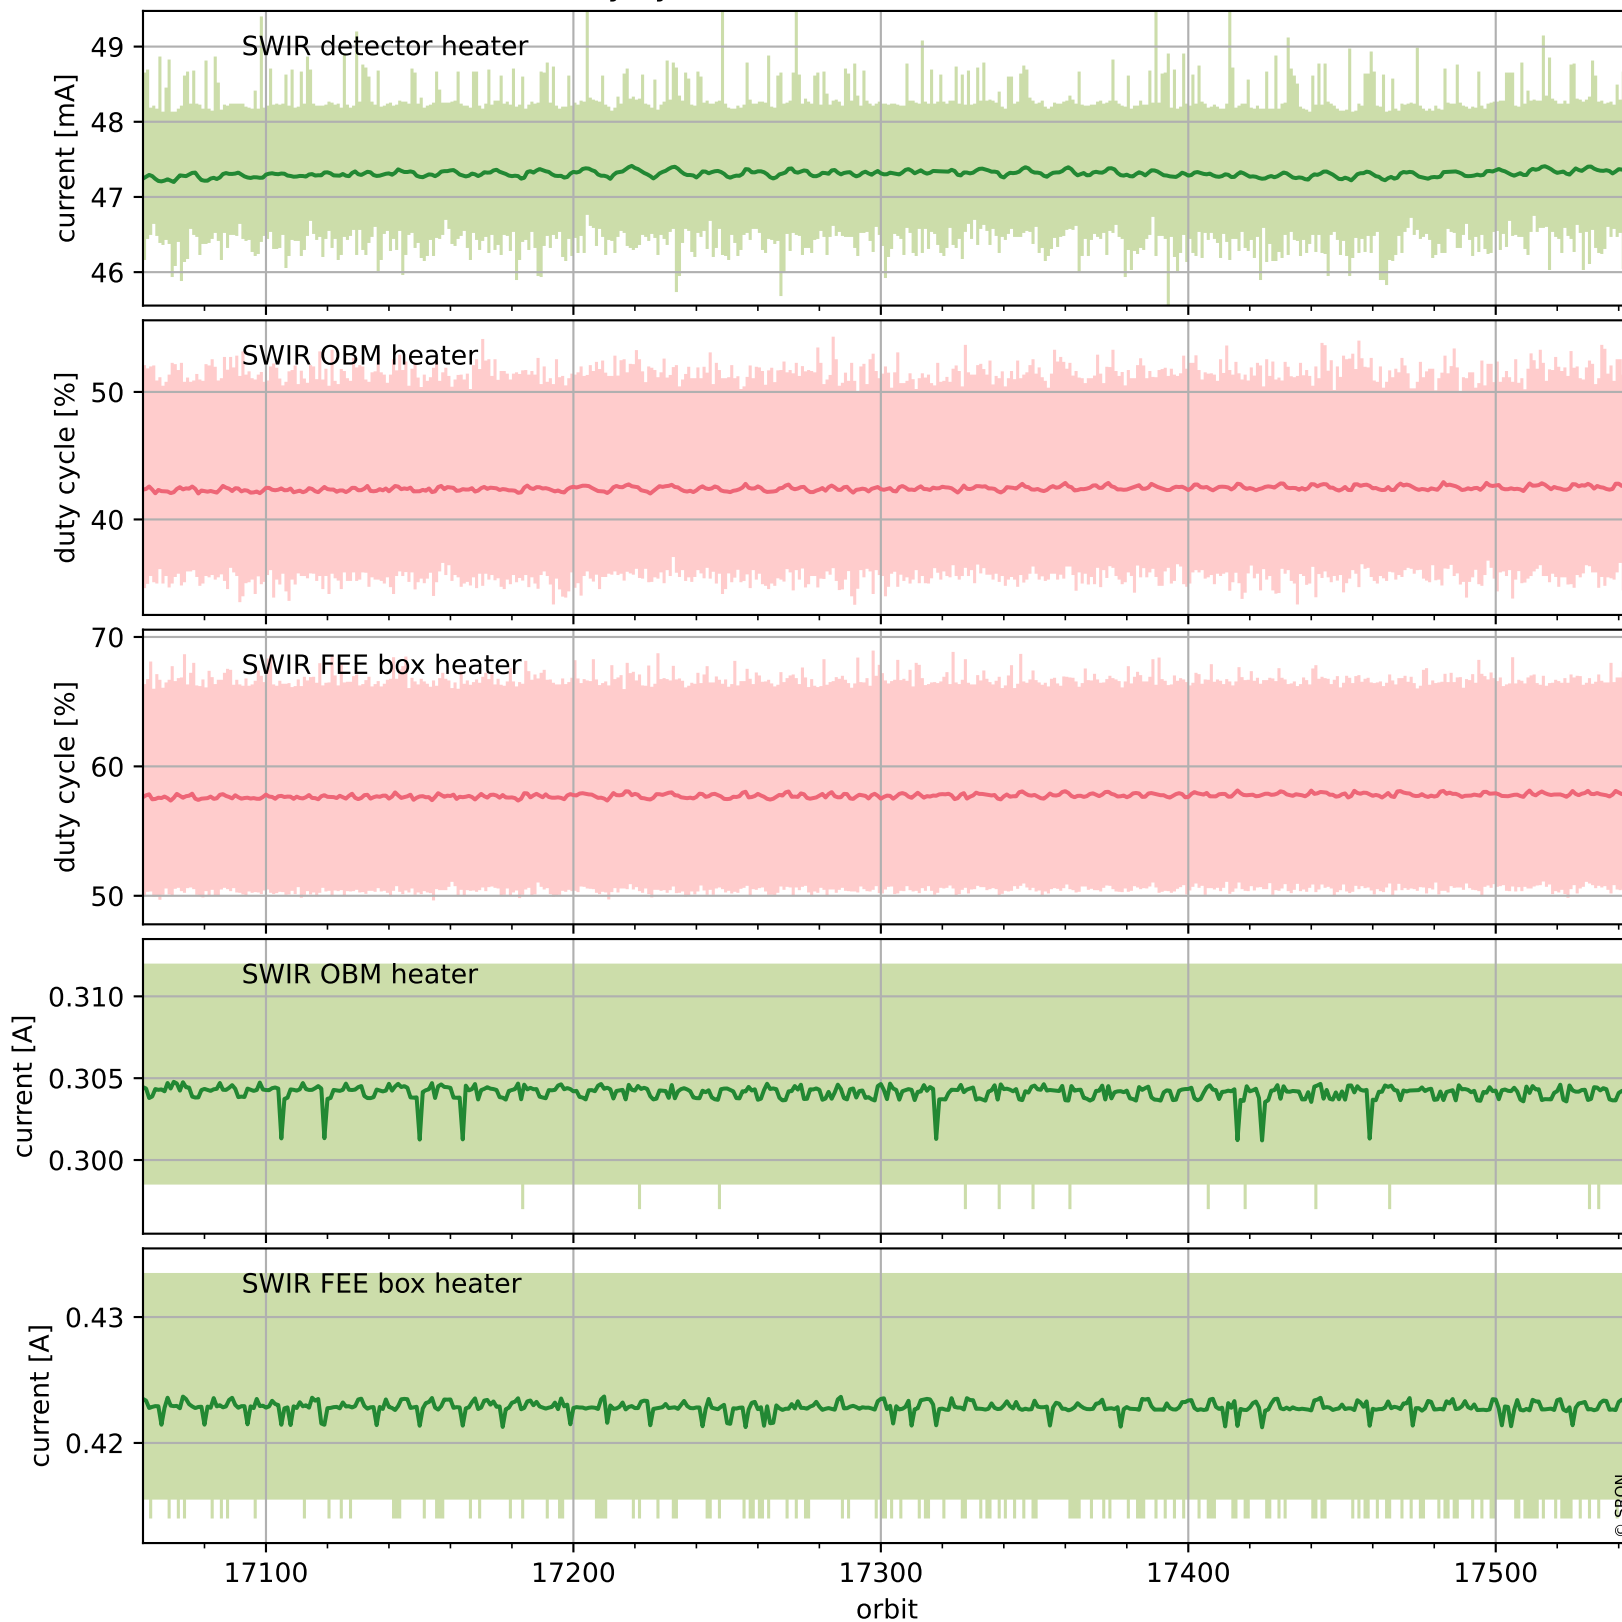

Tropomi SWIR housekeeping data

orbits : [17531, 17544]
coverage : 2021-03-02 / 2021-03-03
created : 2023-08-21T09:09:58

Temperature of sensors relevant for SWIR (one day)

Tropomi SWIR housekeeping data

orbits : [17060, 17544]
coverage : 2021-01-27 / 2021-03-03
created : 2023-08-21T09:09:59

Temperature of sensors relevant for SWIR (last month)

Tropomi SWIR housekeeping data

orbits : [17531, 17544]
coverage : 2021-03-02 / 2021-03-03
created : 2023-08-21T09:09:59

Current and duty cycle of 3 heaters relevant for SWIR (one day)

Tropomi SWIR housekeeping data

orbits : [17060, 17544]
coverage : 2021-01-27 / 2021-03-03
created : 2023-08-21T09:09:59

Current and duty cycle of 3 heaters relevant for SWIR (last month)

Tropomi SWIR housekeeping data

orbits : [17531, 17544]
coverage : 2021-03-02 / 2021-03-03
created : 2023-08-21T09:10:00

Temperature of sensors at the SWIR front-end electronics (one day)

Tropomi SWIR housekeeping data

orbits : [17060, 17544]
coverage : 2021-01-27 / 2021-03-03
created : 2023-08-21T09:10:00