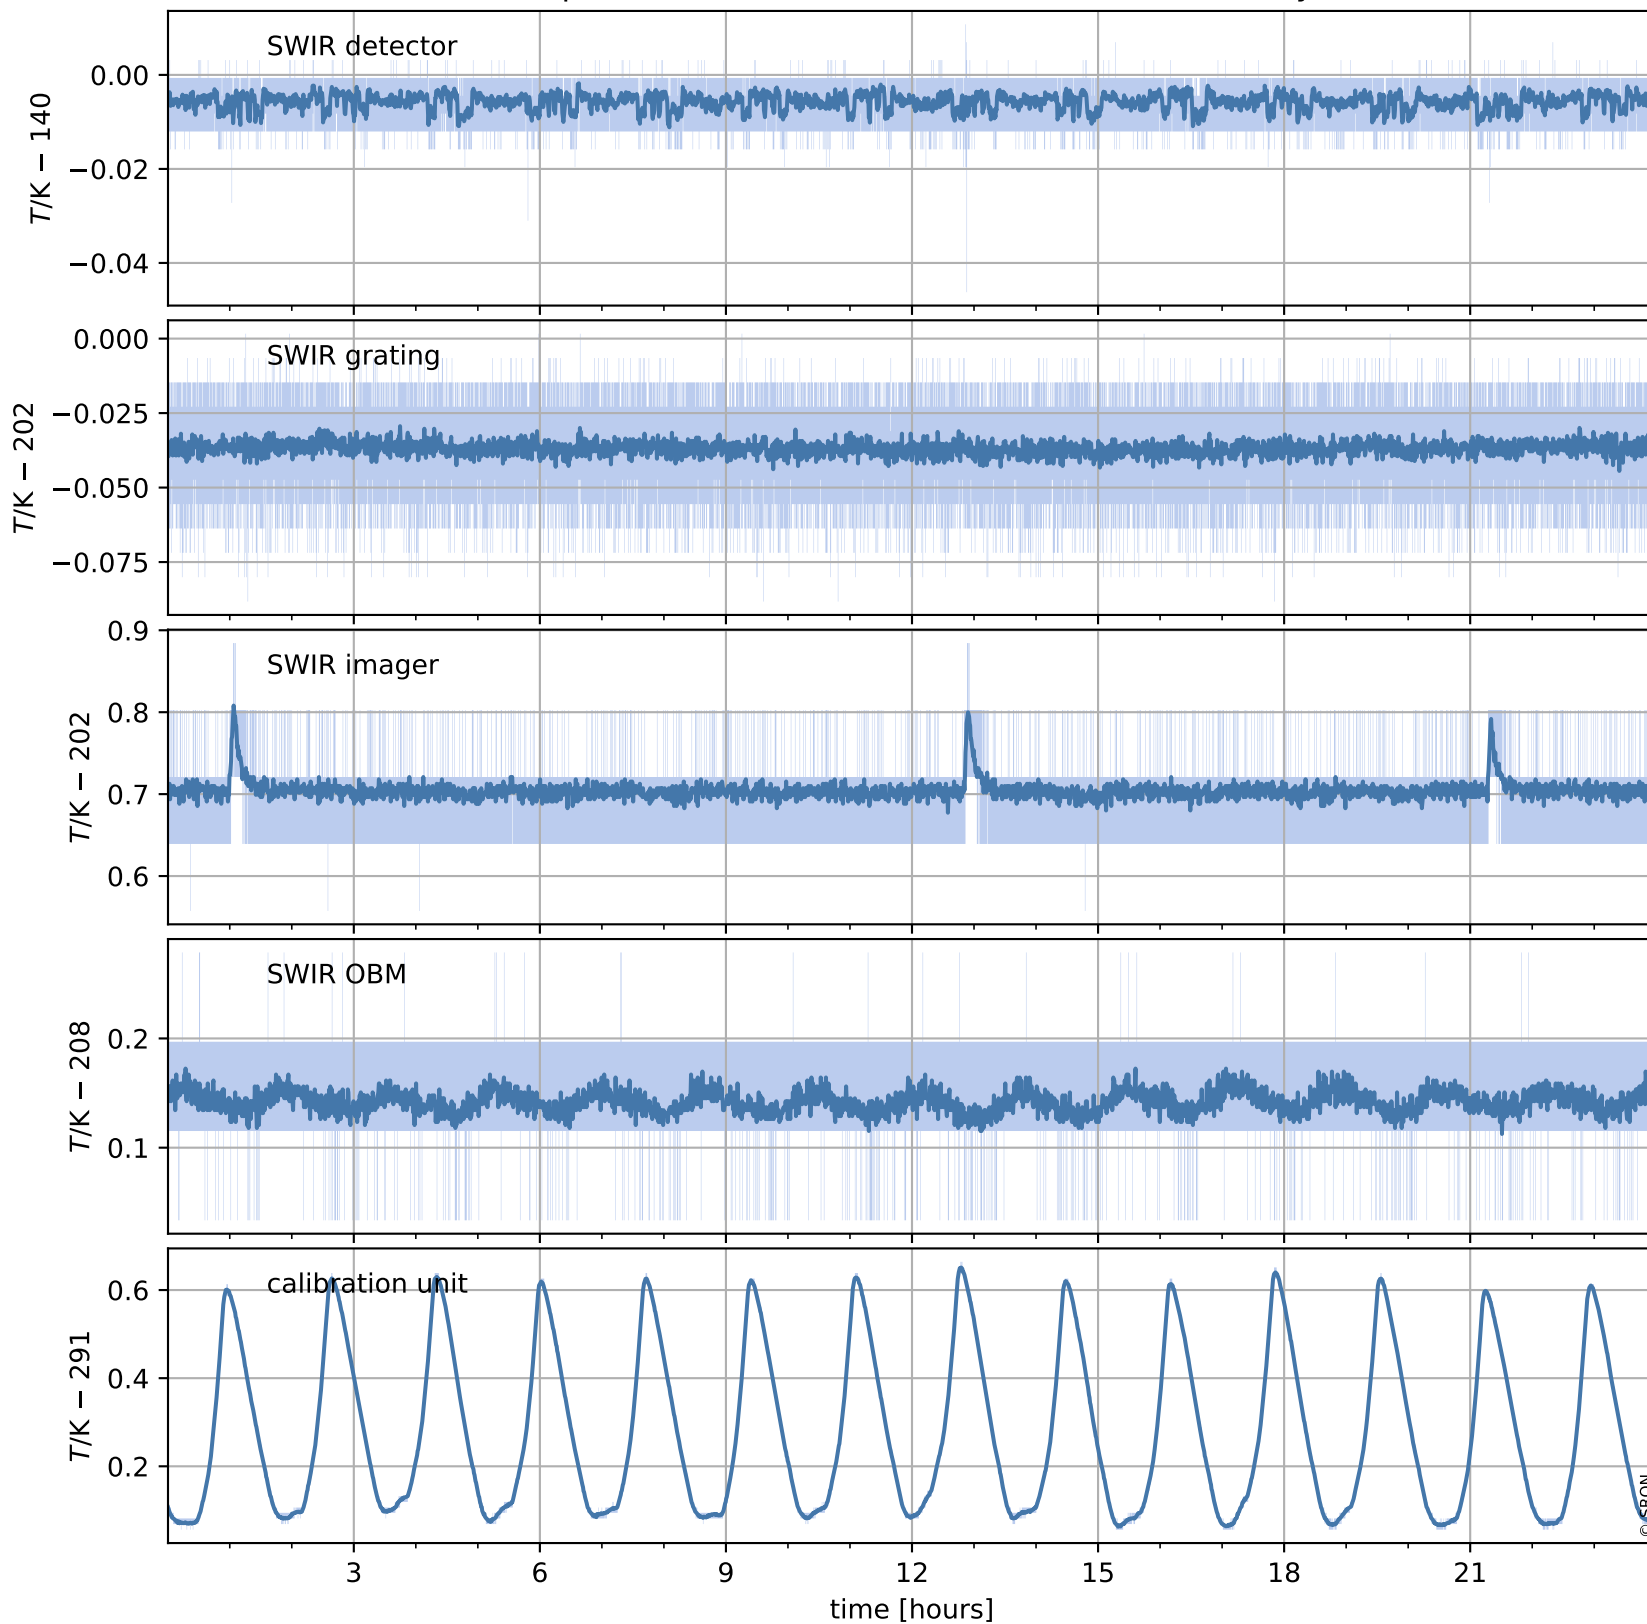

Tropomi SWIR housekeeping data

orbits : [17531, 17544]
coverage : 2021-03-02 / 2021-03-03
created : 2023-08-21T09:09:58

Temperature of sensors relevant for SWIR (one day)

Tropomi SWIR housekeeping data

orbits : [17060, 17544]
coverage : 2021-01-27 / 2021-03-03
created : 2023-08-21T09:09:59

Temperature of sensors relevant for SWIR (last month)

Tropomi SWIR housekeeping data

orbits : [17531, 17544]
coverage : 2021-03-02 / 2021-03-03
created : 2023-08-21T09:09:59

Current and duty cycle of 3 heaters relevant for SWIR (one day)

Tropomi SWIR housekeeping data

orbits : [17060, 17544]
coverage : 2021-01-27 / 2021-03-03
created : 2023-08-21T09:09:59

Current and duty cycle of 3 heaters relevant for SWIR (last month)

Tropomi SWIR housekeeping data