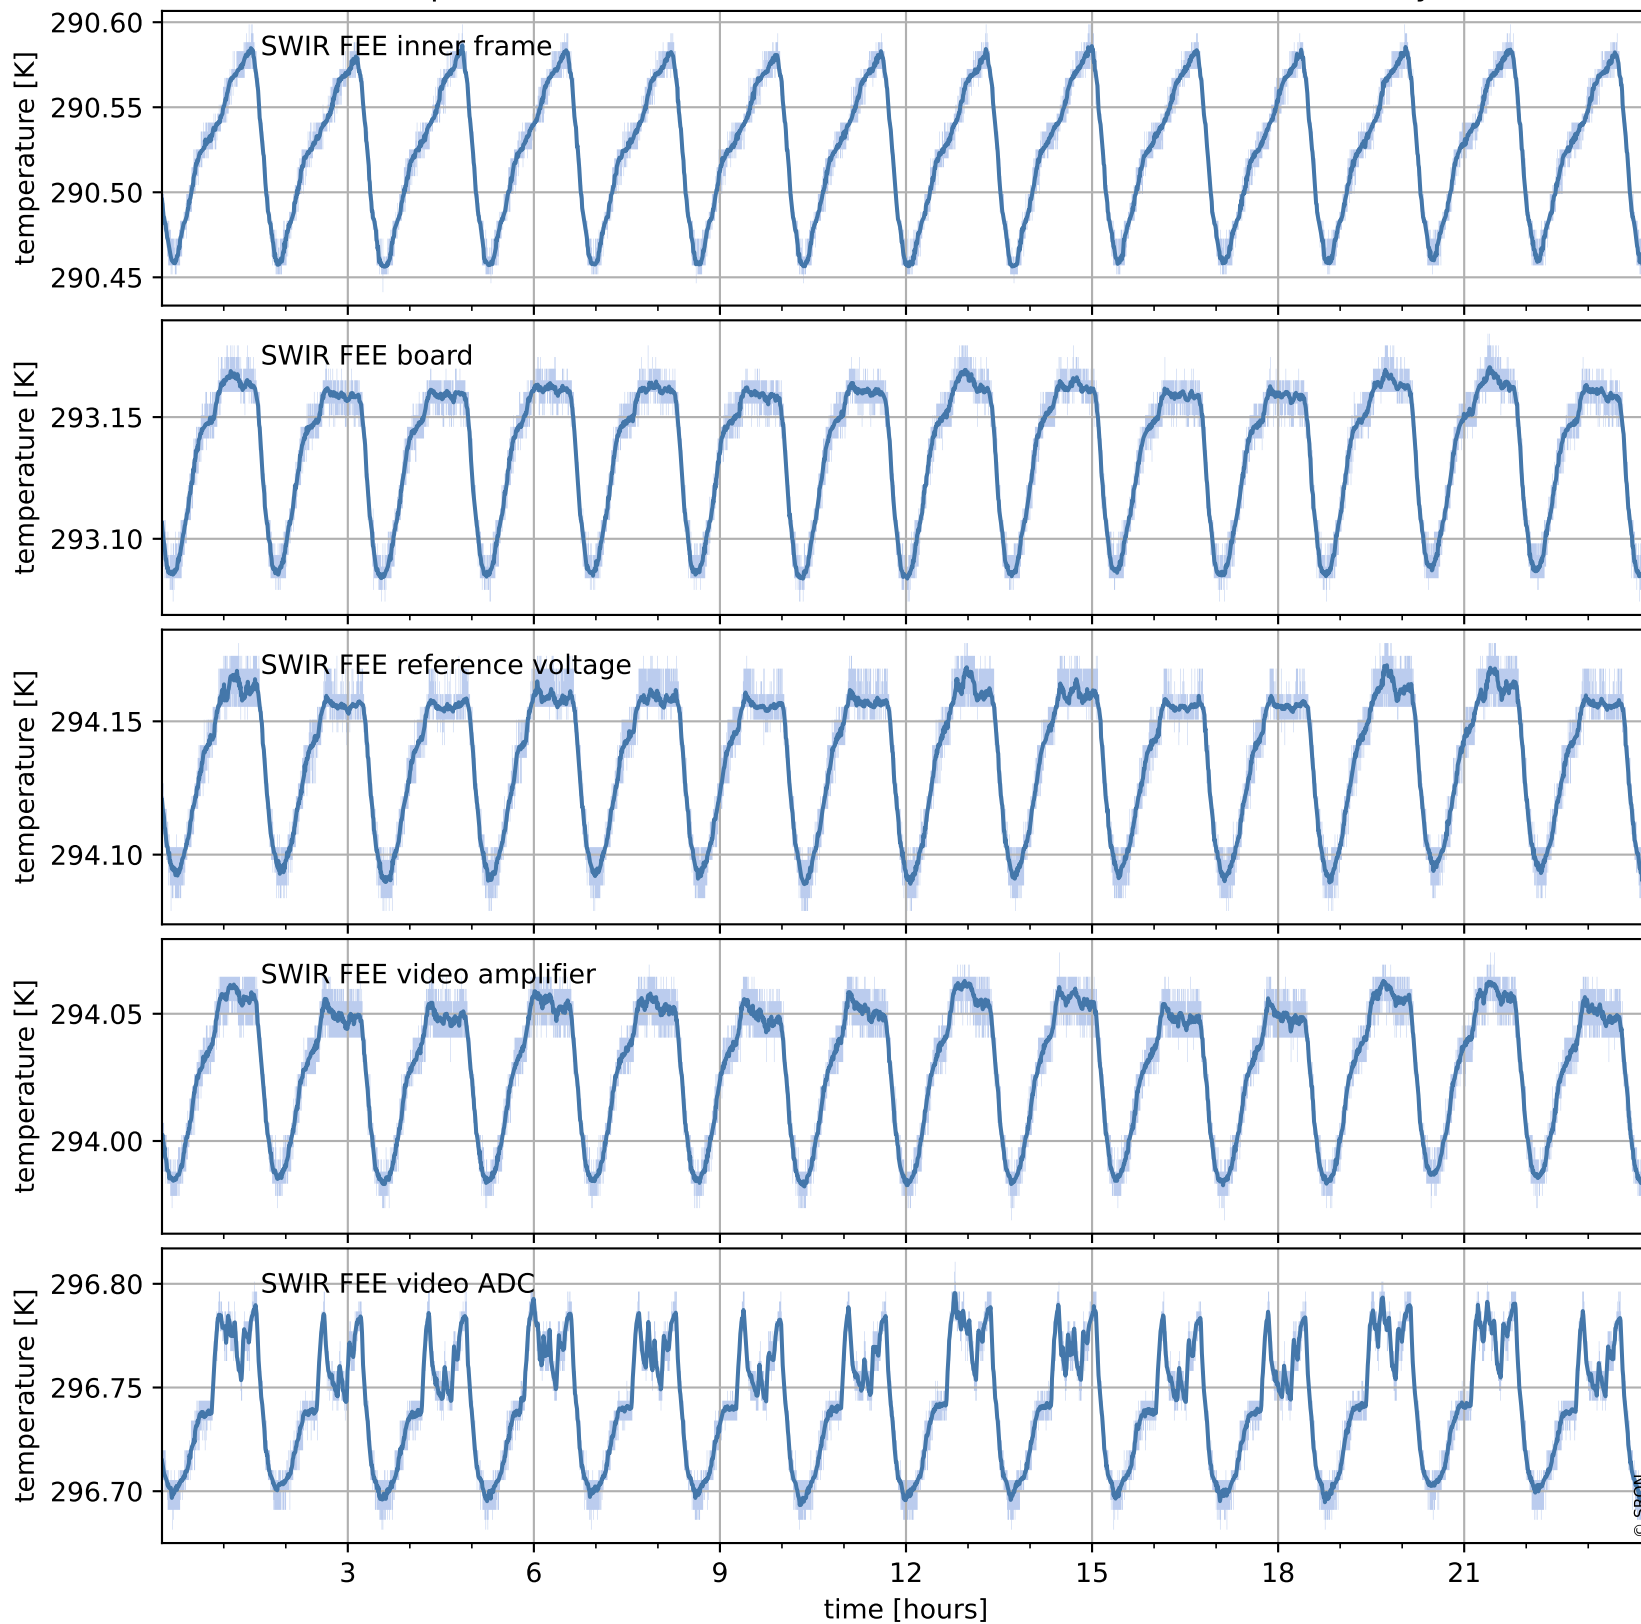

Tropomi SWIR housekeeping data

orbits : [17531, 17544]
coverage : 2021-03-02 / 2021-03-03
created : 2023-08-21T09:09:58

Temperature of sensors relevant for SWIR (one day)

Tropomi SWIR housekeeping data

orbits : [17060, 17544]
coverage : 2021-01-27 / 2021-03-03
created : 2023-08-21T09:09:59

Temperature of sensors relevant for SWIR (last month)

Tropomi SWIR housekeeping data

orbits : [17531, 17544]
coverage : 2021-03-02 / 2021-03-03
created : 2023-08-21T09:09:59

Current and duty cycle of 3 heaters relevant for SWIR (one day)

Tropomi SWIR housekeeping data

orbits : [17060, 17544]
coverage : 2021-01-27 / 2021-03-03
created : 2023-08-21T09:09:59

Current and duty cycle of 3 heaters relevant for SWIR (last month)

Tropomi SWIR housekeeping data

orbits : [17531, 17544]
coverage : 2021-03-02 / 2021-03-03
created : 2023-08-21T09:10:00

Temperature of sensors at the SWIR front-end electronics (one day)

Tropomi SWIR housekeeping data

orbits : [17060, 17544]
coverage : 2021-01-27 / 2021-03-03
created : 2023-08-21T09:10:00