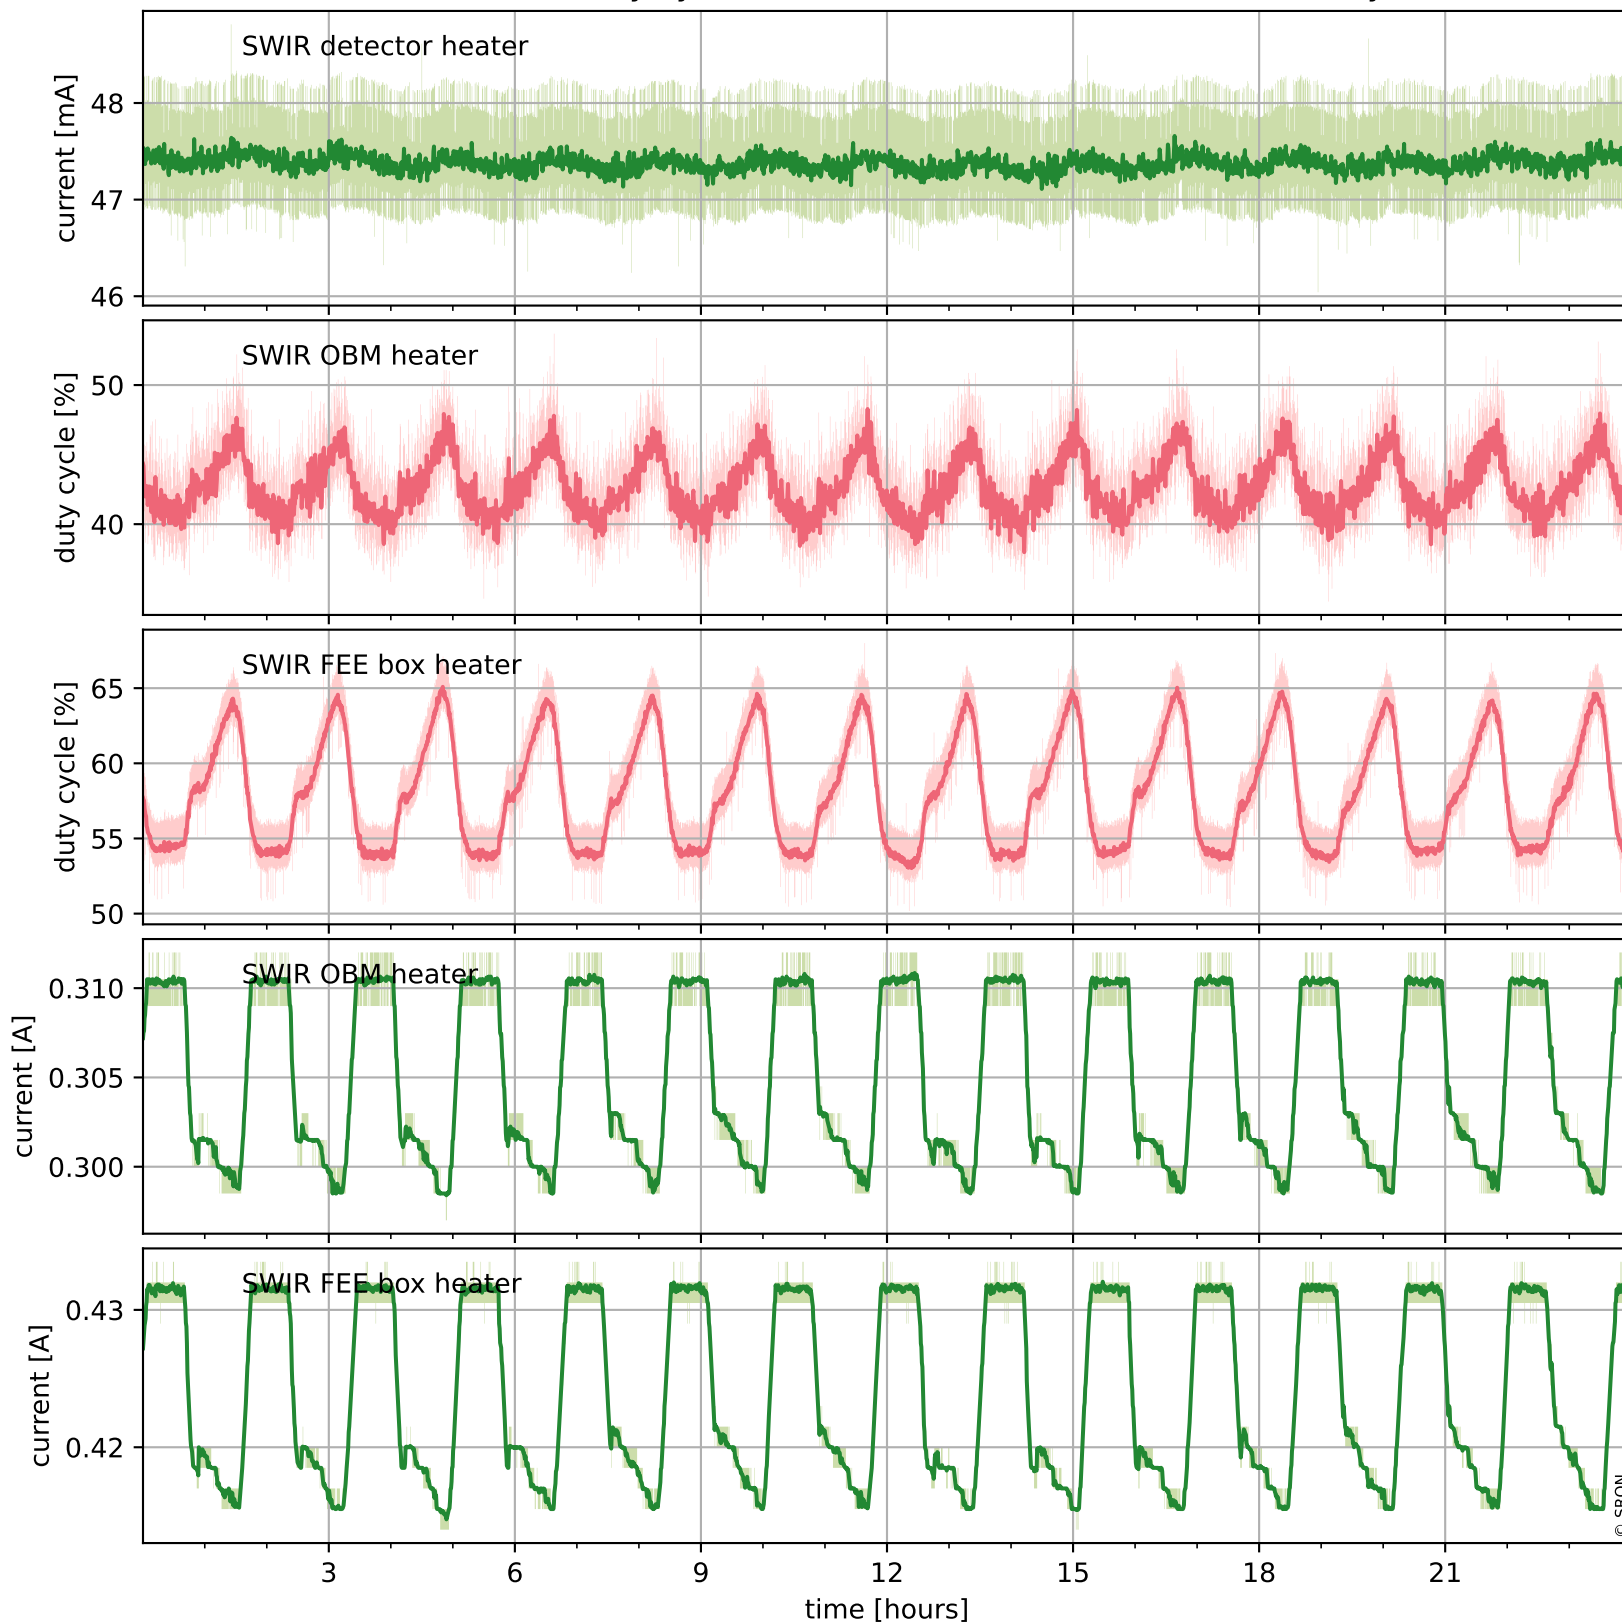

Tropomi SWIR housekeeping data

orbits : [17531, 17544]
coverage : 2021-03-02 / 2021-03-03
created : 2023-08-21T09:09:58

Temperature of sensors relevant for SWIR (one day)

Tropomi SWIR housekeeping data

orbits : [17060, 17544]
coverage : 2021-01-27 / 2021-03-03
created : 2023-08-21T09:09:59

Temperature of sensors relevant for SWIR (last month)

Tropomi SWIR housekeeping data

orbits : [17531, 17544]
coverage : 2021-03-02 / 2021-03-03
created : 2023-08-21T09:09:59

Current and duty cycle of 3 heaters relevant for SWIR (one day)

Tropomi SWIR housekeeping data

orbits : [17060, 17544]
coverage : 2021-01-27 / 2021-03-03
created : 2023-08-21T09:09:59

Current and duty cycle of 3 heaters relevant for SWIR (last month)

Tropomi SWIR housekeeping data

orbits : [17531, 17544]
coverage : 2021-03-02 / 2021-03-03
created : 2023-08-21T09:10:00

Temperature of sensors at the SWIR front-end electronics (one day)

Tropomi SWIR housekeeping data

orbits : [17060, 17544]
coverage : 2021-01-27 / 2021-03-03
created : 2023-08-21T09:10:00