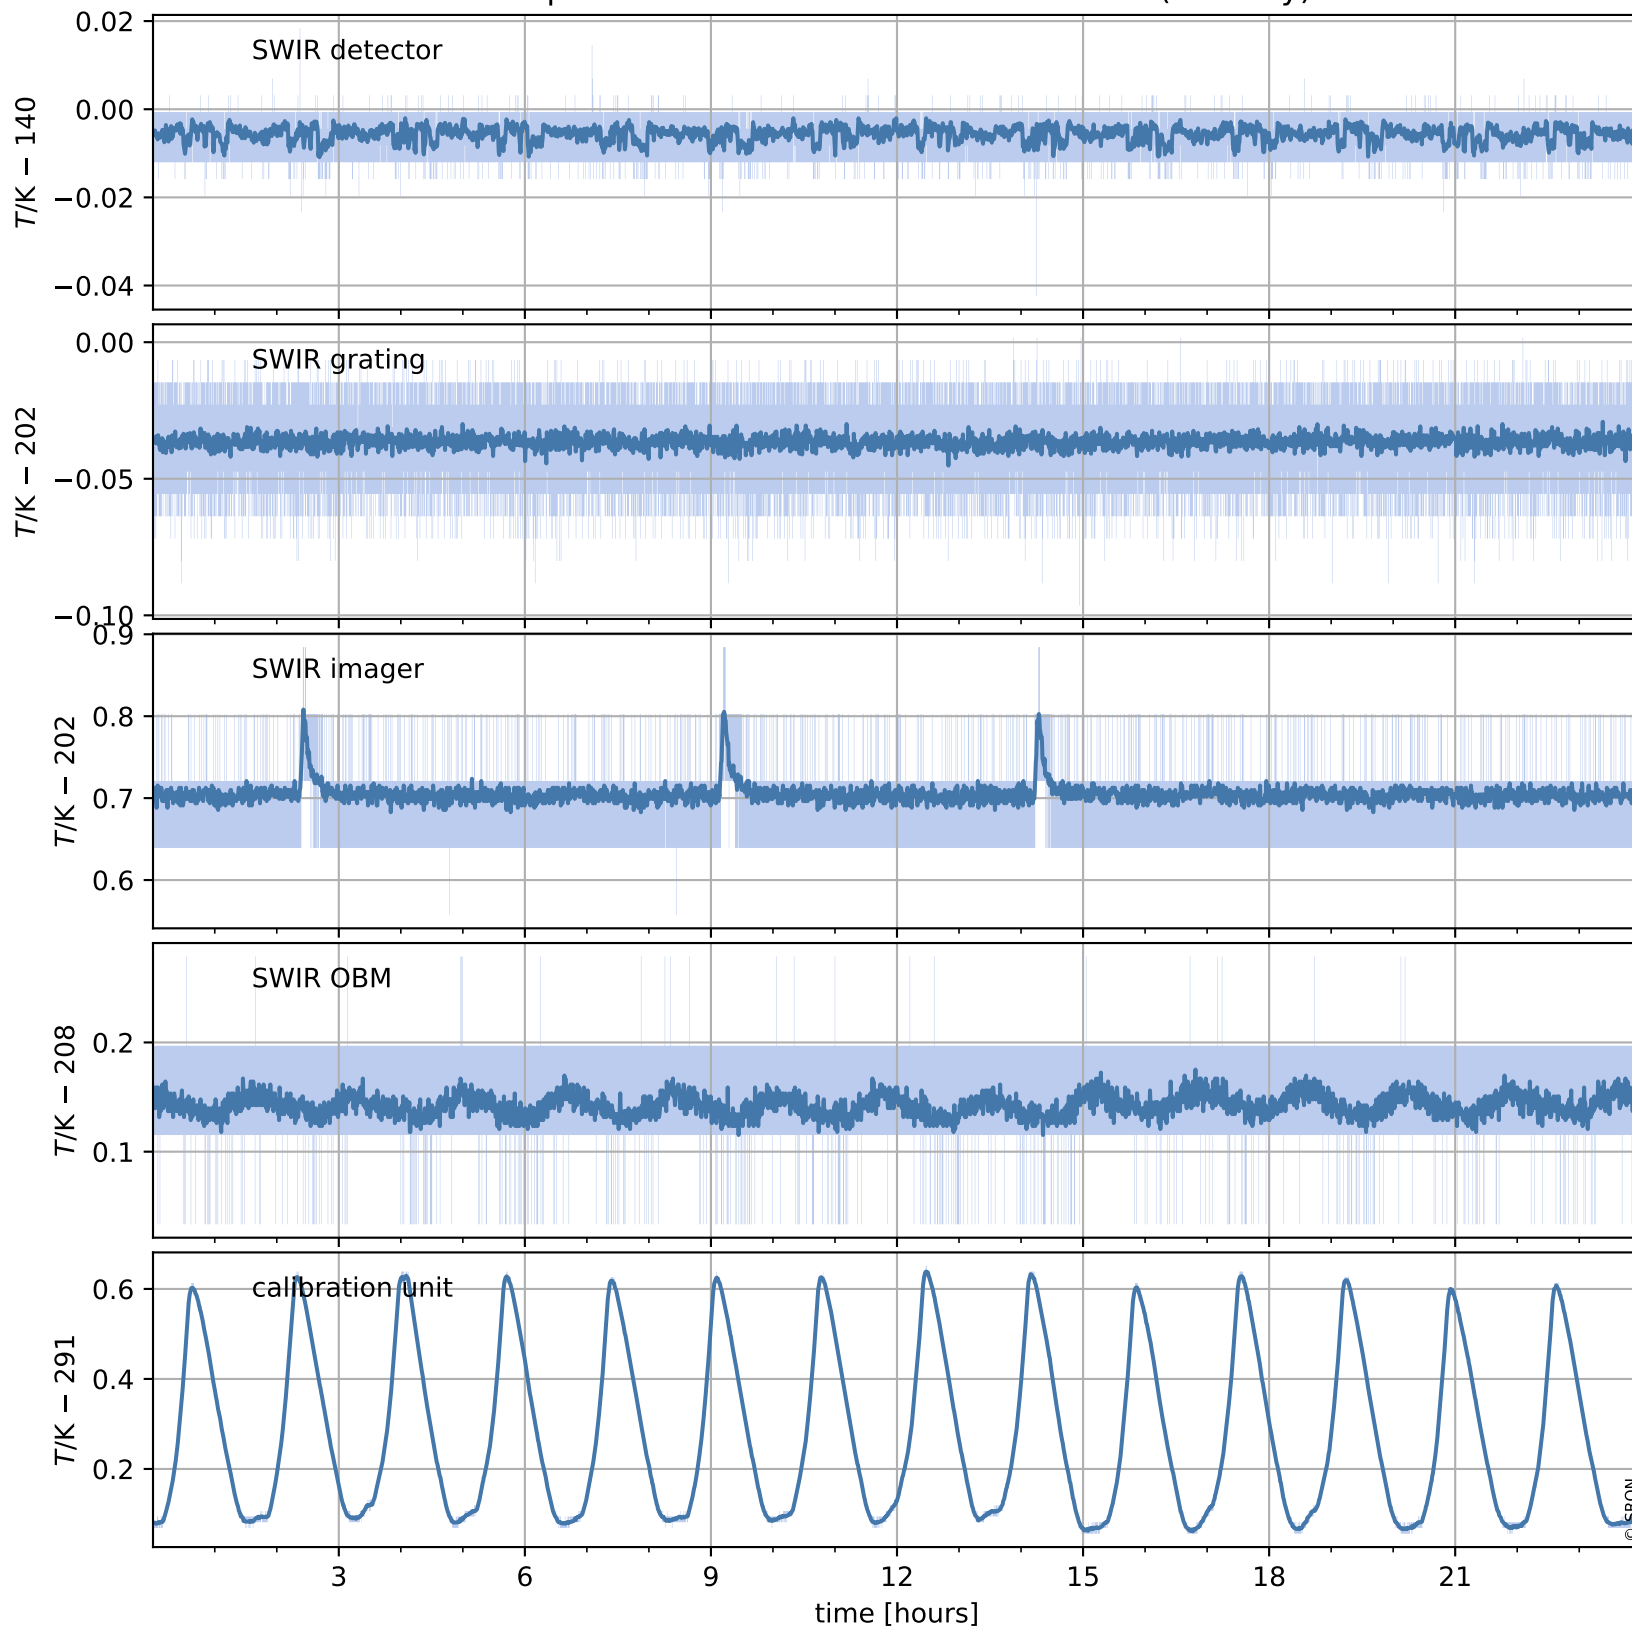

Tropomi SWIR housekeeping data

orbits : [17545, 17558]
coverage : 2021-03-03 / 2021-03-04
created : 2023-08-21T09:10:01

Temperature of sensors relevant for SWIR (one day)

Tropomi SWIR housekeeping data

orbits : [17074, 17558]
coverage : 2021-01-28 / 2021-03-04
created : 2023-08-21T09:10:01

Temperature of sensors relevant for SWIR (last month)

Tropomi SWIR housekeeping data

orbits : [17545, 17558]
coverage : 2021-03-03 / 2021-03-04
created : 2023-08-21T09:10:01

Current and duty cycle of 3 heaters relevant for SWIR (one day)