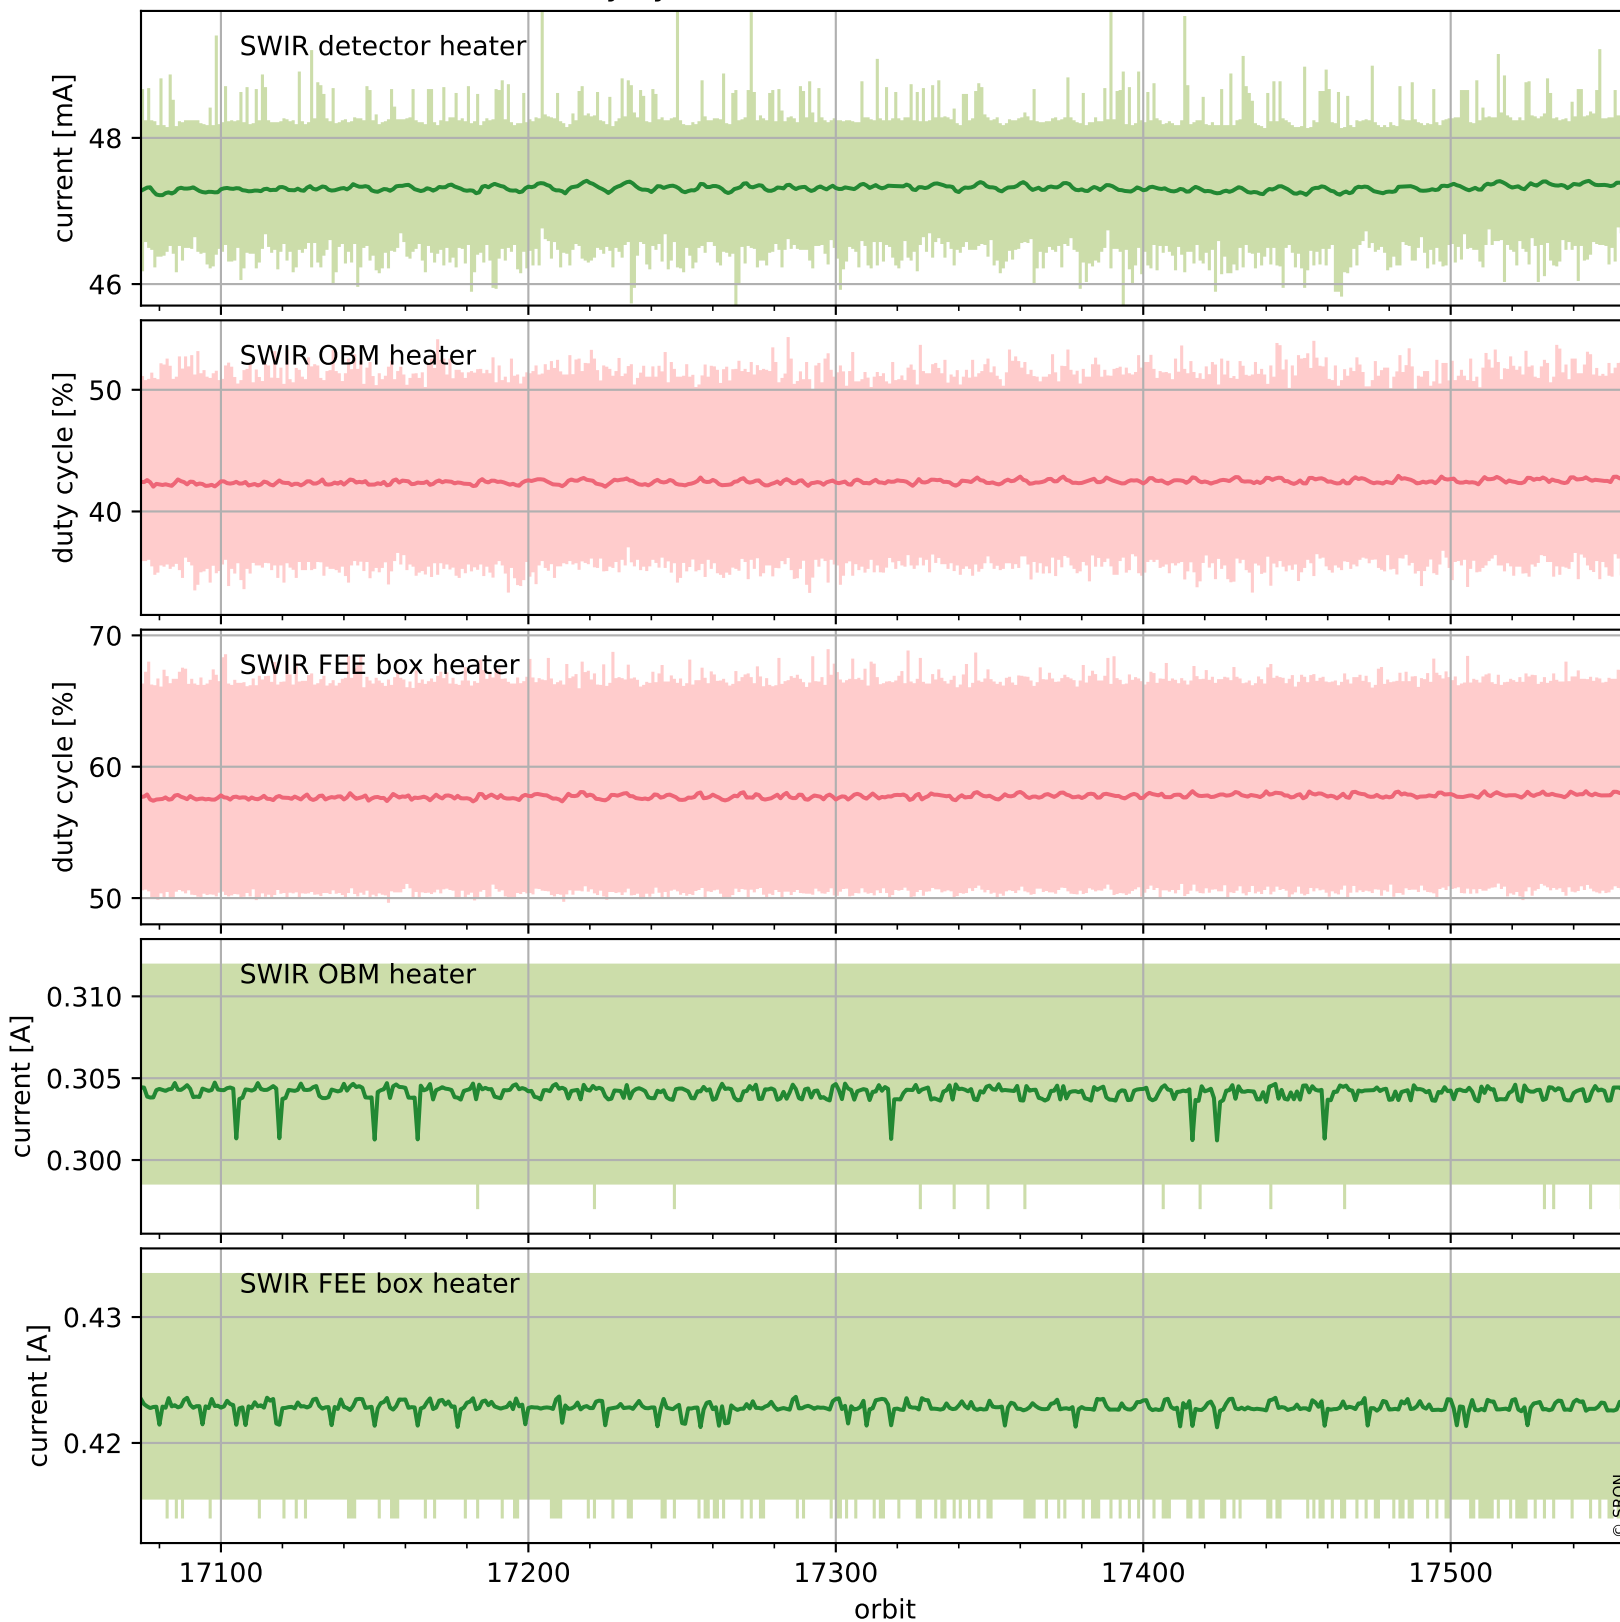

Tropomi SWIR housekeeping data

orbits : [17545, 17558]
coverage : 2021-03-03 / 2021-03-04
created : 2023-08-21T09:10:01

Temperature of sensors relevant for SWIR (one day)

Tropomi SWIR housekeeping data

orbits : [17074, 17558]
coverage : 2021-01-28 / 2021-03-04
created : 2023-08-21T09:10:01

Temperature of sensors relevant for SWIR (last month)

Tropomi SWIR housekeeping data

orbits : [17545, 17558]
coverage : 2021-03-03 / 2021-03-04
created : 2023-08-21T09:10:01

Current and duty cycle of 3 heaters relevant for SWIR (one day)

Tropomi SWIR housekeeping data

orbits : [17074, 17558]
coverage : 2021-01-28 / 2021-03-04
created : 2023-08-21T09:10:02

Current and duty cycle of 3 heaters relevant for SWIR (last month)

Tropomi SWIR housekeeping data

orbits : [17545, 17558]
coverage : 2021-03-03 / 2021-03-04
created : 2023-08-21T09:10:02

Temperature of sensors at the SWIR front-end electronics (one day)

Tropomi SWIR housekeeping data

orbits : [17074, 17558]
coverage : 2021-01-28 / 2021-03-04
created : 2023-08-21T09:10:02