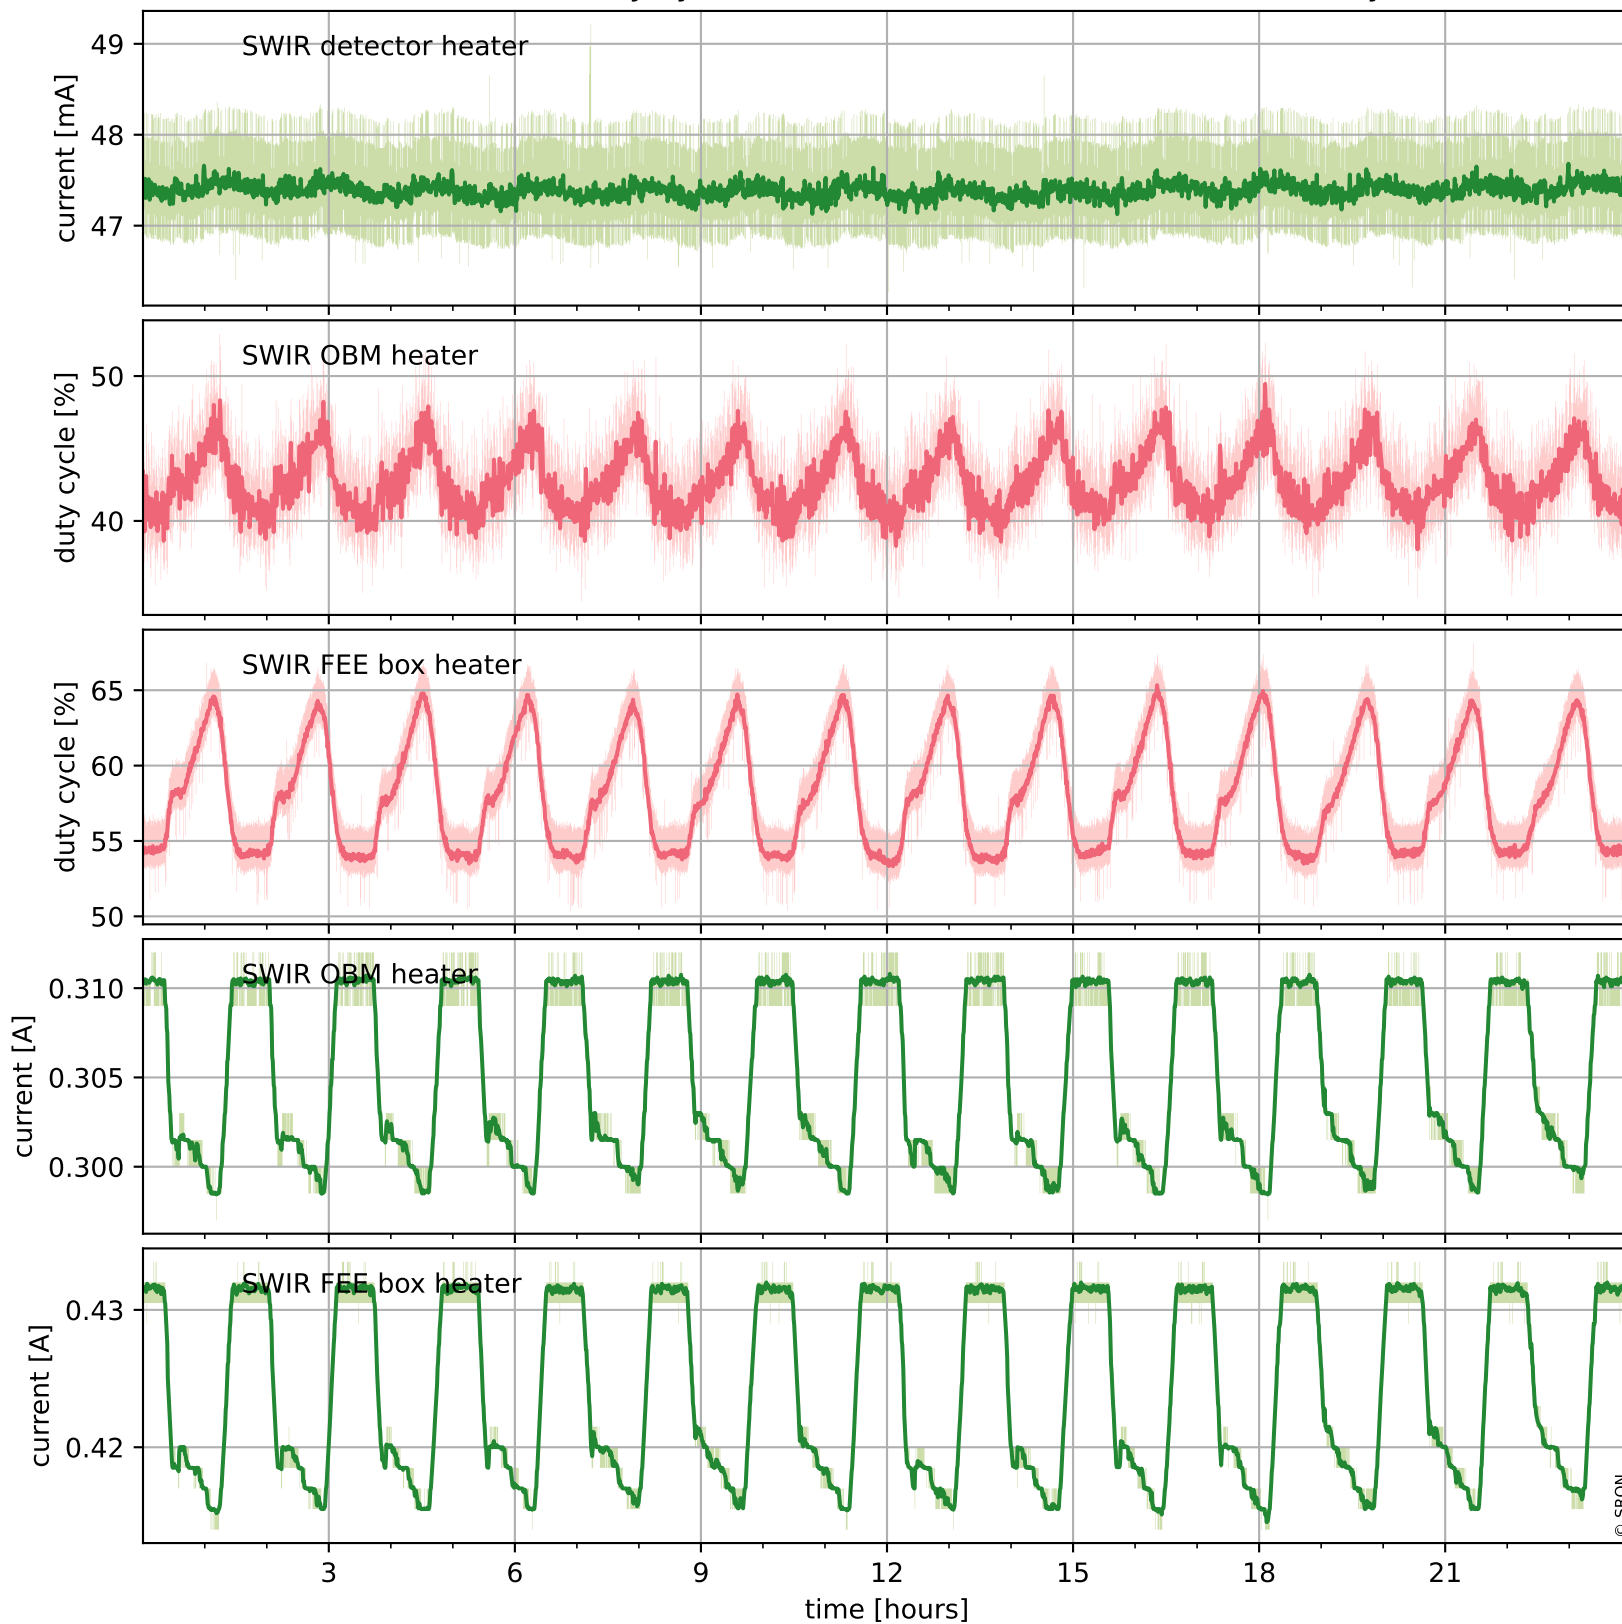

Tropomi SWIR housekeeping data

orbits : [17545, 17558]
coverage : 2021-03-03 / 2021-03-04
created : 2023-08-21T09:10:01

Temperature of sensors relevant for SWIR (one day)

Tropomi SWIR housekeeping data

orbits : [17074, 17558]
coverage : 2021-01-28 / 2021-03-04
created : 2023-08-21T09:10:01

Temperature of sensors relevant for SWIR (last month)

Tropomi SWIR housekeeping data

orbits : [17545, 17558]
coverage : 2021-03-03 / 2021-03-04
created : 2023-08-21T09:10:01

Current and duty cycle of 3 heaters relevant for SWIR (one day)

Tropomi SWIR housekeeping data

orbits : [17074, 17558]
coverage : 2021-01-28 / 2021-03-04
created : 2023-08-21T09:10:02

Current and duty cycle of 3 heaters relevant for SWIR (last month)

Tropomi SWIR housekeeping data

orbits : [17545, 17558]
coverage : 2021-03-03 / 2021-03-04
created : 2023-08-21T09:10:02

Temperature of sensors at the SWIR front-end electronics (one day)

Tropomi SWIR housekeeping data

orbits : [17074, 17558]
coverage : 2021-01-28 / 2021-03-04
created : 2023-08-21T09:10:02