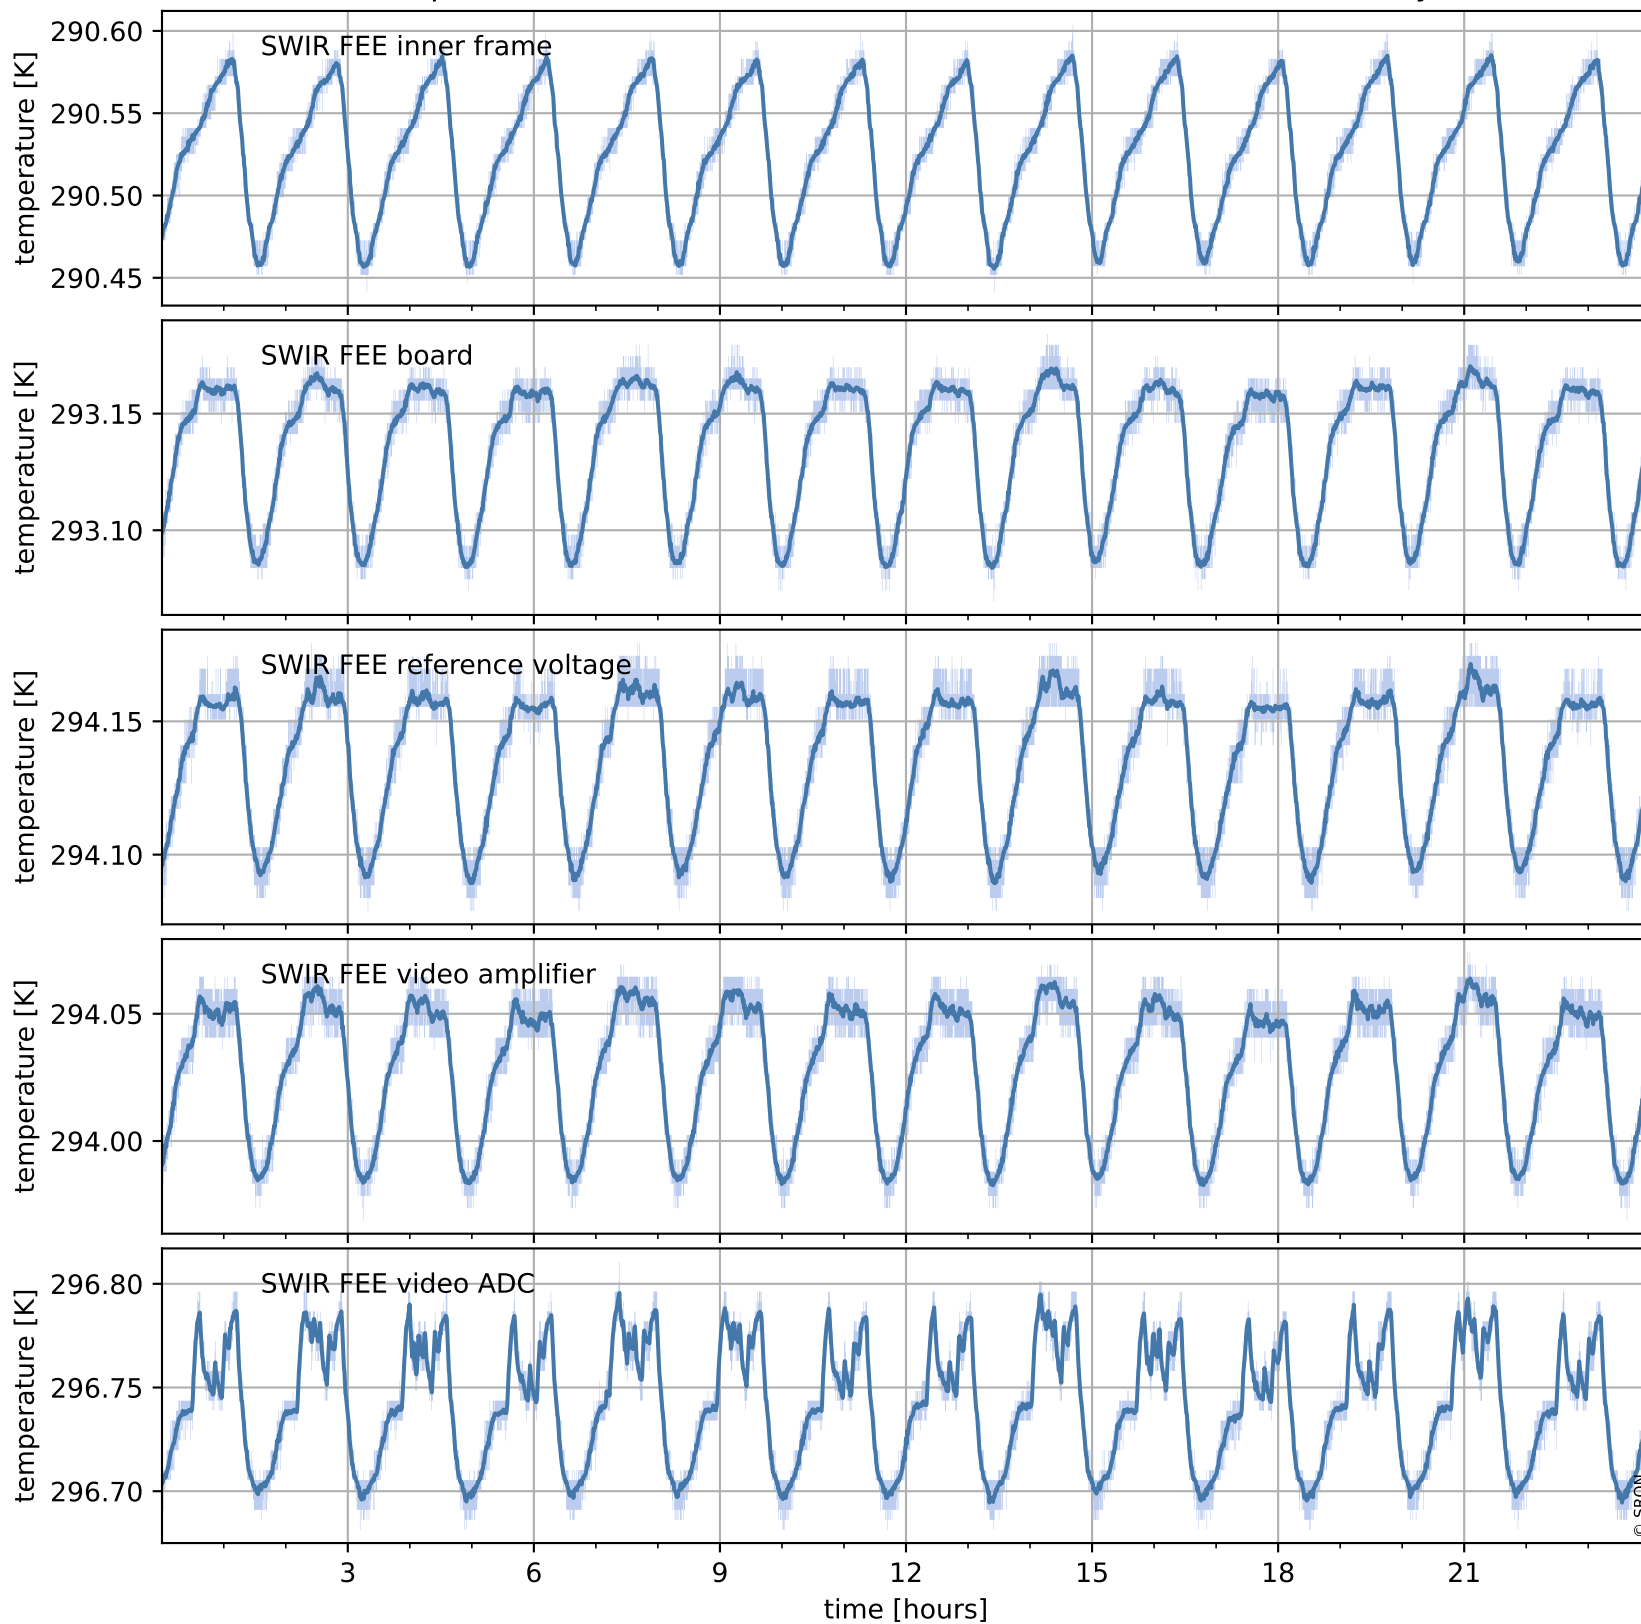

Tropomi SWIR housekeeping data

orbits : [17545, 17558]
coverage : 2021-03-03 / 2021-03-04
created : 2023-08-21T09:10:01

Temperature of sensors relevant for SWIR (one day)

Tropomi SWIR housekeeping data

orbits : [17074, 17558]
coverage : 2021-01-28 / 2021-03-04
created : 2023-08-21T09:10:01

Temperature of sensors relevant for SWIR (last month)

Tropomi SWIR housekeeping data

orbits : [17545, 17558]
coverage : 2021-03-03 / 2021-03-04
created : 2023-08-21T09:10:01

Current and duty cycle of 3 heaters relevant for SWIR (one day)

Tropomi SWIR housekeeping data

orbits : [17074, 17558]
coverage : 2021-01-28 / 2021-03-04
created : 2023-08-21T09:10:02

Current and duty cycle of 3 heaters relevant for SWIR (last month)

Tropomi SWIR housekeeping data

orbits : [17545, 17558]
coverage : 2021-03-03 / 2021-03-04
created : 2023-08-21T09:10:02

Temperature of sensors at the SWIR front-end electronics (one day)

Tropomi SWIR housekeeping data

orbits : [17074, 17558]
coverage : 2021-01-28 / 2021-03-04
created : 2023-08-21T09:10:02