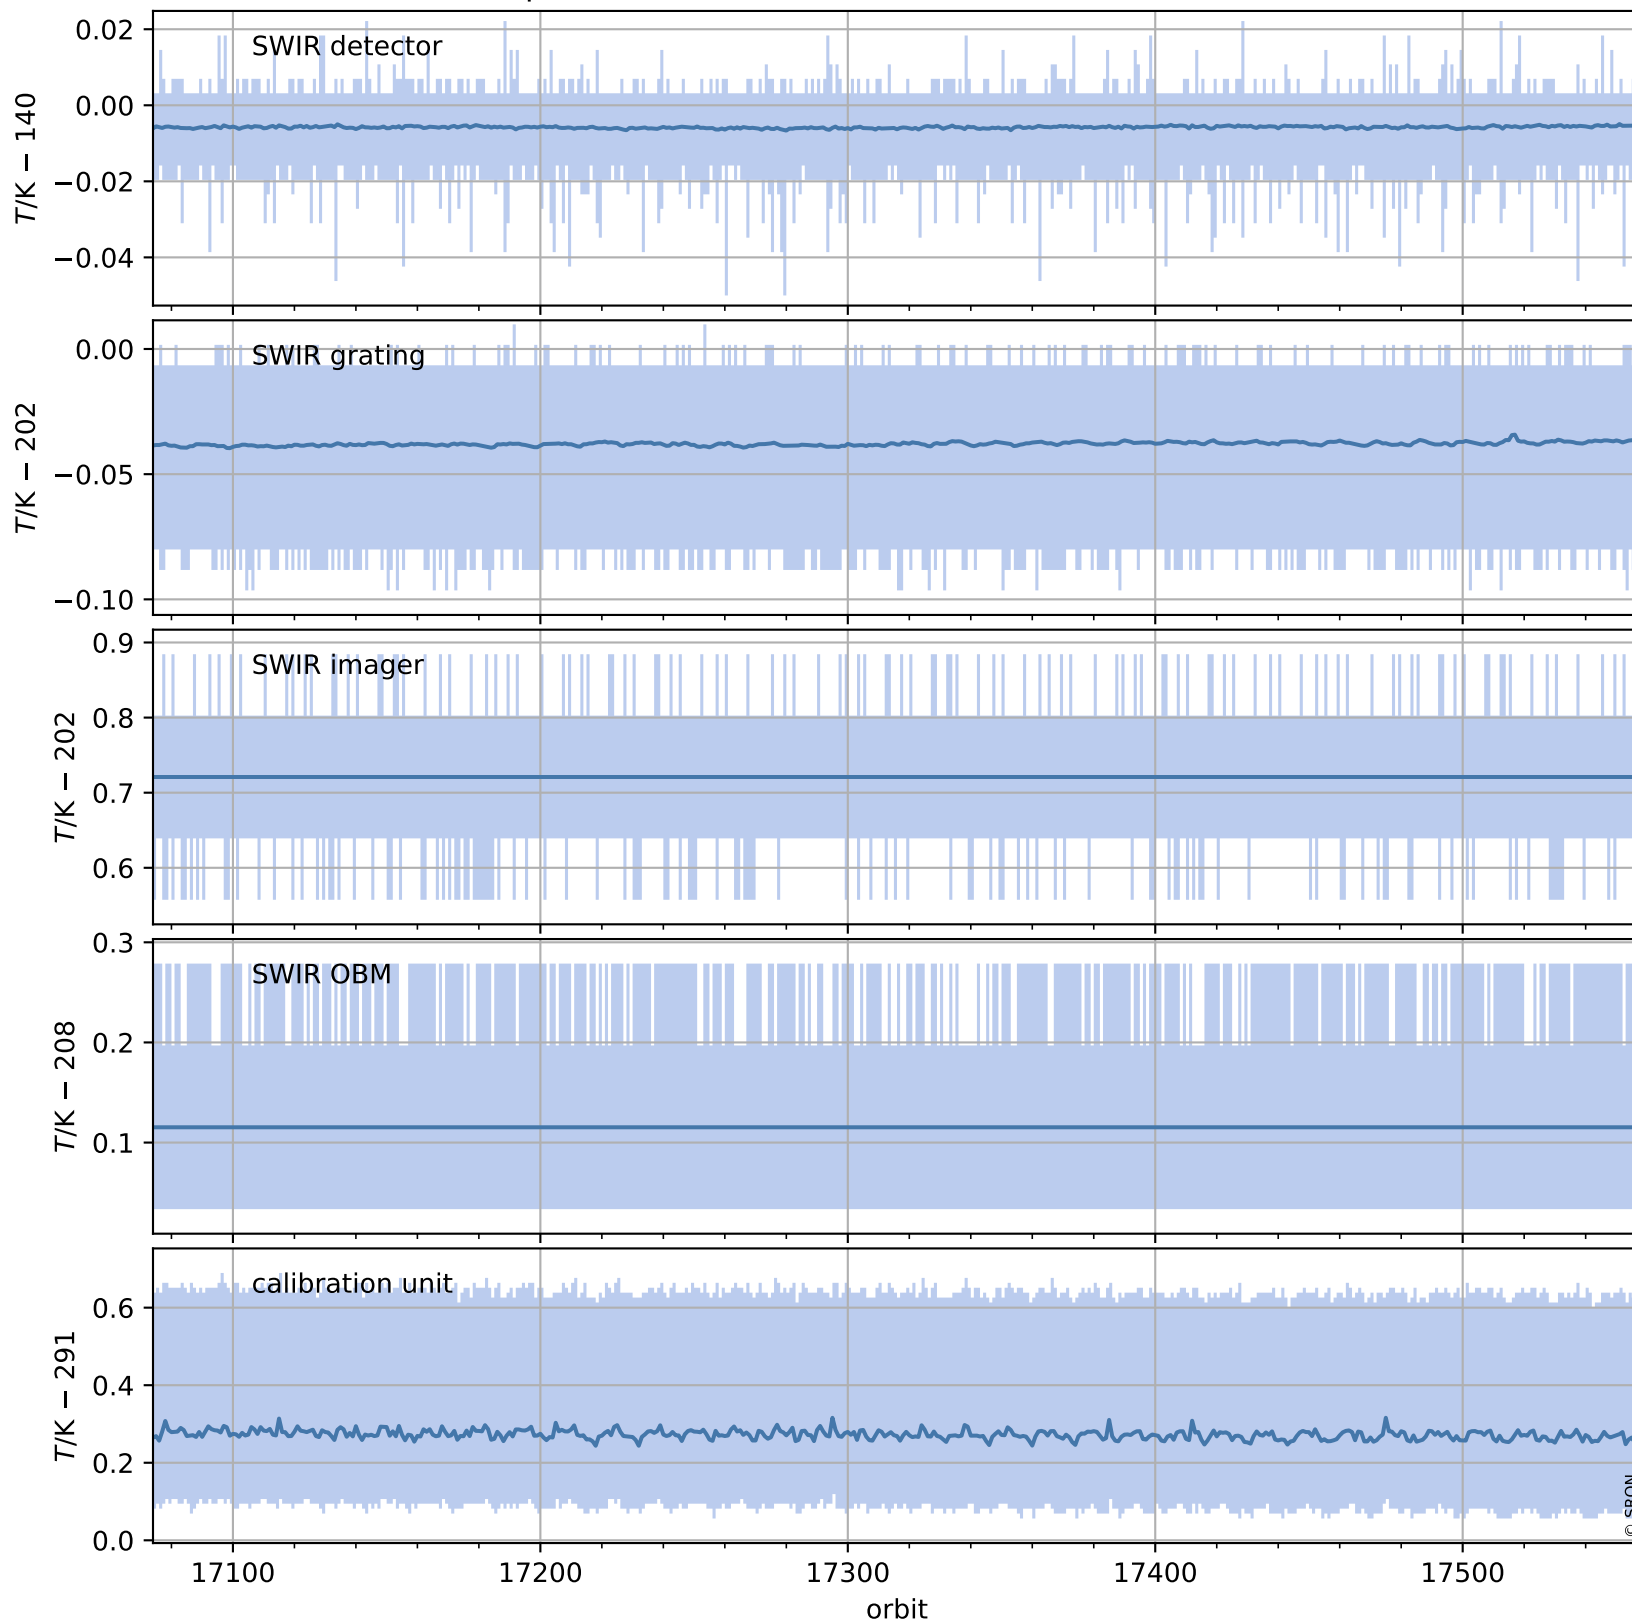

Tropomi SWIR housekeeping data

orbits : [17545, 17558]
coverage : 2021-03-03 / 2021-03-04
created : 2023-08-21T09:10:01

Temperature of sensors relevant for SWIR (one day)

Tropomi SWIR housekeeping data

orbits : [17074, 17558]
coverage : 2021-01-28 / 2021-03-04
created : 2023-08-21T09:10:01

Temperature of sensors relevant for SWIR (last month)

Tropomi SWIR housekeeping data

orbits : [17545, 17558]
coverage : 2021-03-03 / 2021-03-04
created : 2023-08-21T09:10:01

Current and duty cycle of 3 heaters relevant for SWIR (one day)

Tropomi SWIR housekeeping data

orbits : [17074, 17558]
coverage : 2021-01-28 / 2021-03-04
created : 2023-08-21T09:10:02

Current and duty cycle of 3 heaters relevant for SWIR (last month)

Tropomi SWIR housekeeping data

orbits : [17545, 17558]
coverage : 2021-03-03 / 2021-03-04
created : 2023-08-21T09:10:02

Temperature of sensors at the SWIR front-end electronics (one day)

Tropomi SWIR housekeeping data

orbits : [17074, 17558]
coverage : 2021-01-28 / 2021-03-04
created : 2023-08-21T09:10:02