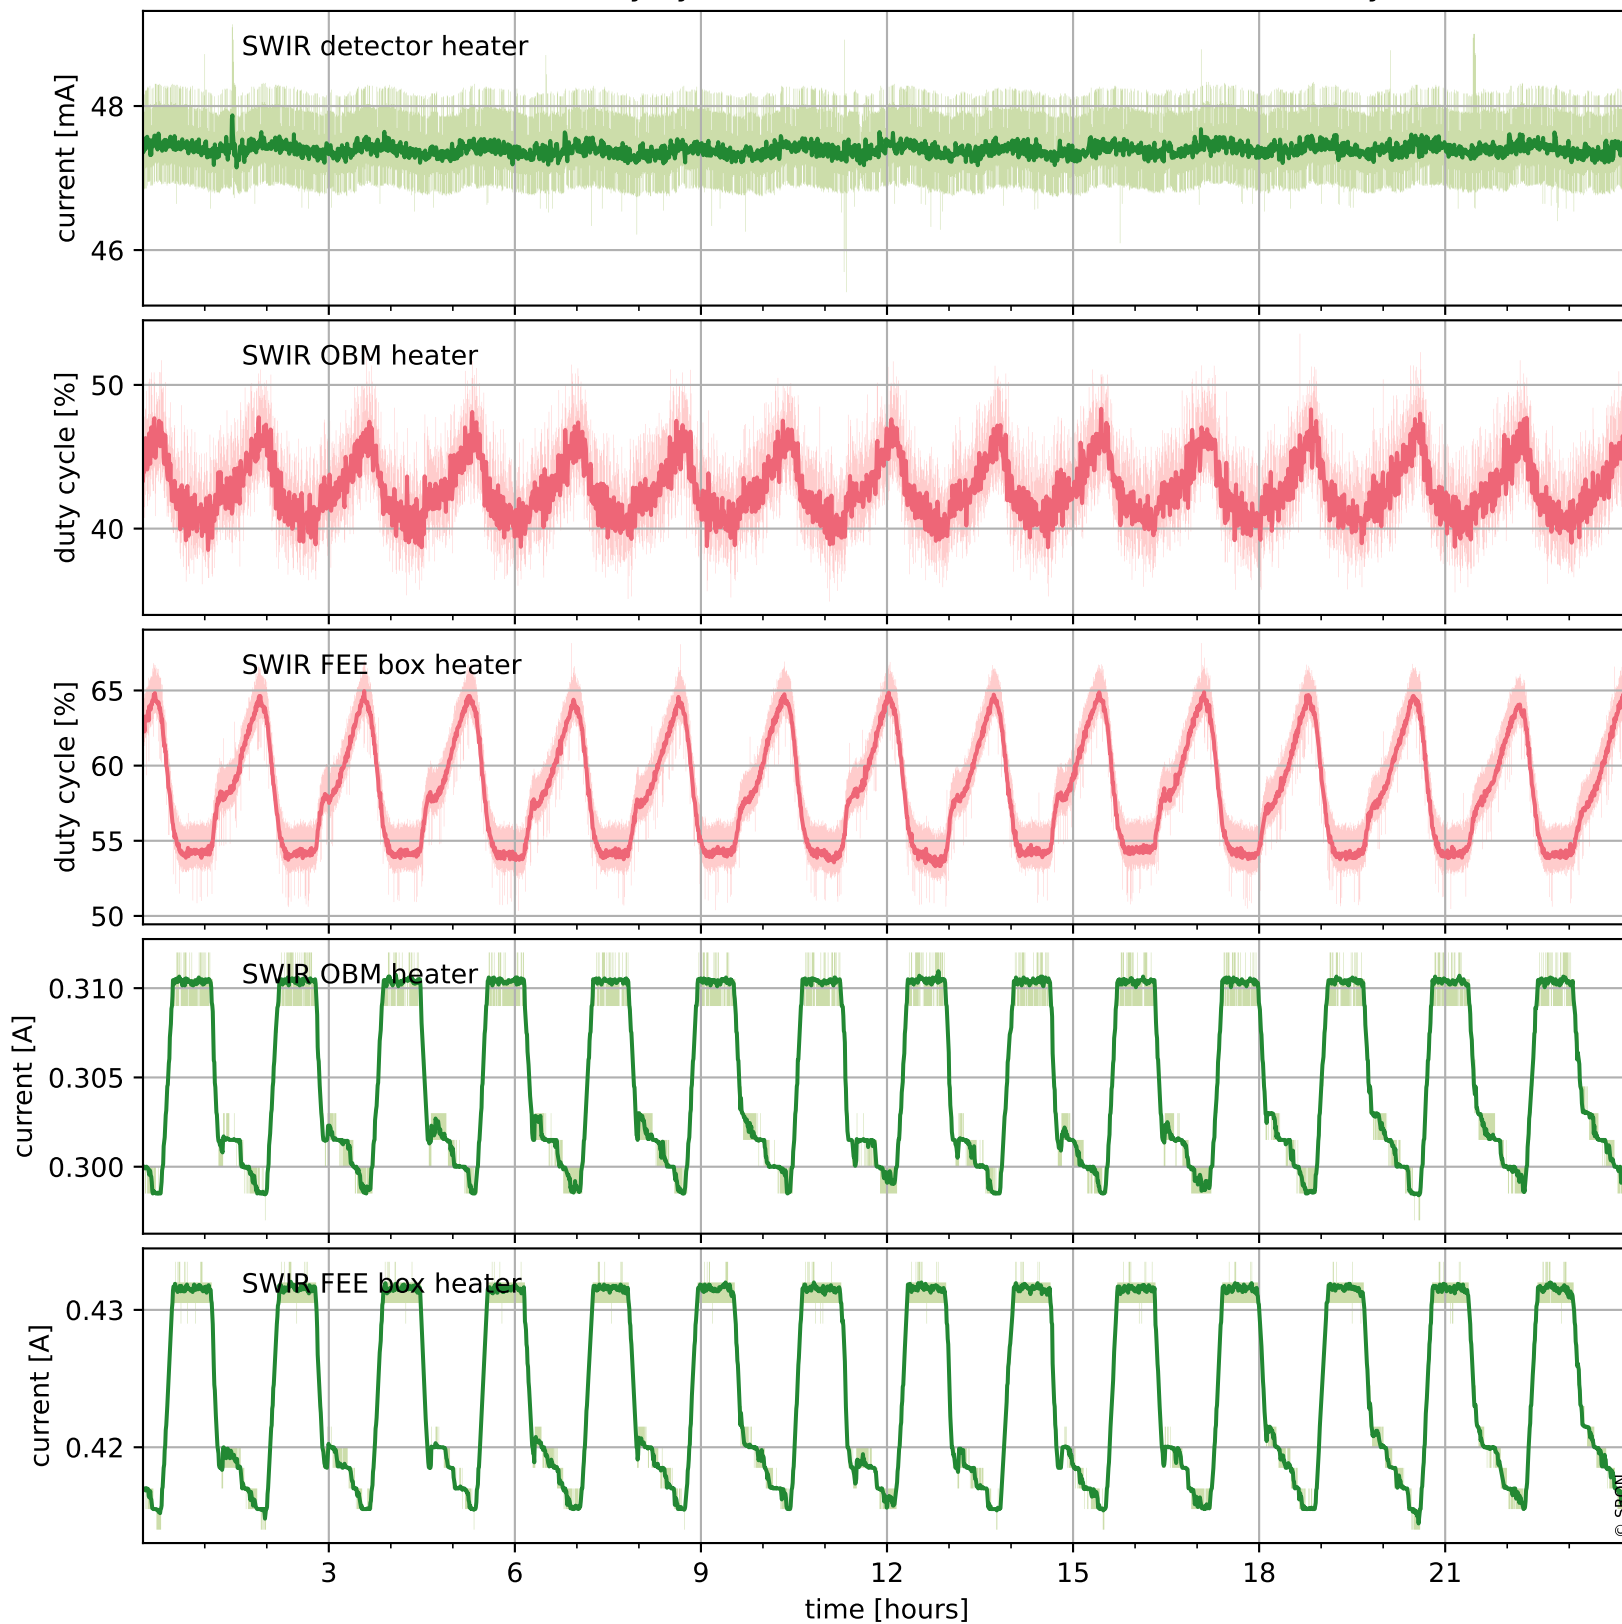

Tropomi SWIR housekeeping data

orbits : [17588, 17601]
coverage : 2021-03-06 / 2021-03-07
created : 2023-08-21T09:10:08

Current and duty cycle of 3 heaters relevant for SWIR (one day)