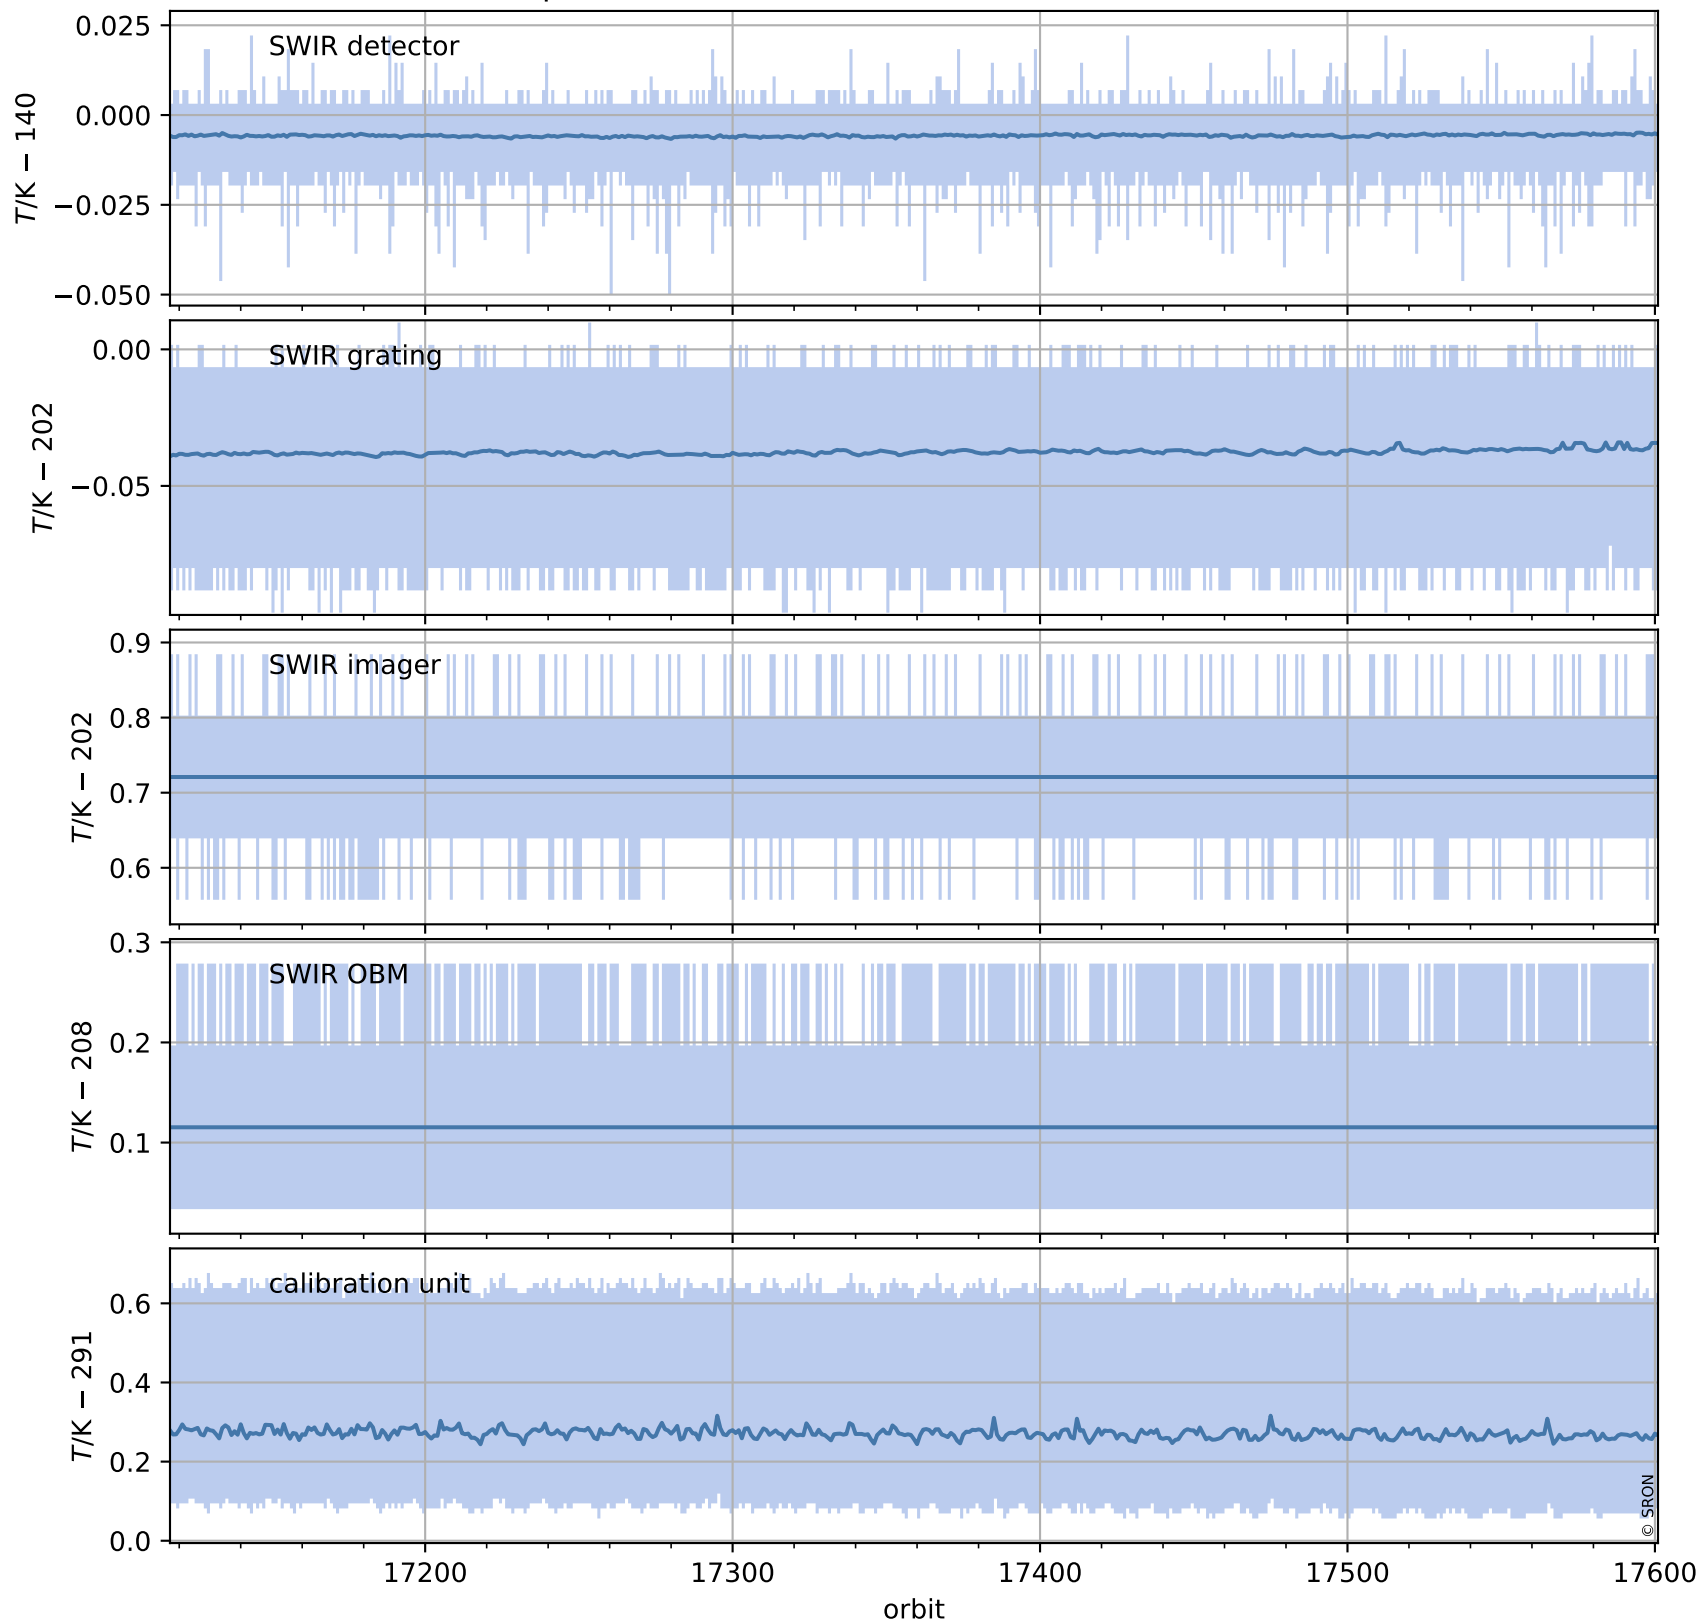

# Tropomi SWIR housekeeping data

orbits : [17588, 17601]  
coverage : 2021-03-06 / 2021-03-07  
created : 2023-08-21T09:10:07

## Temperature of sensors relevant for SWIR (one day)

# Tropomi SWIR housekeeping data

orbits : [17117, 17601]  
coverage : 2021-01-31 / 2021-03-07  
created : 2023-08-21T09:10:08

## Temperature of sensors relevant for SWIR (last month)