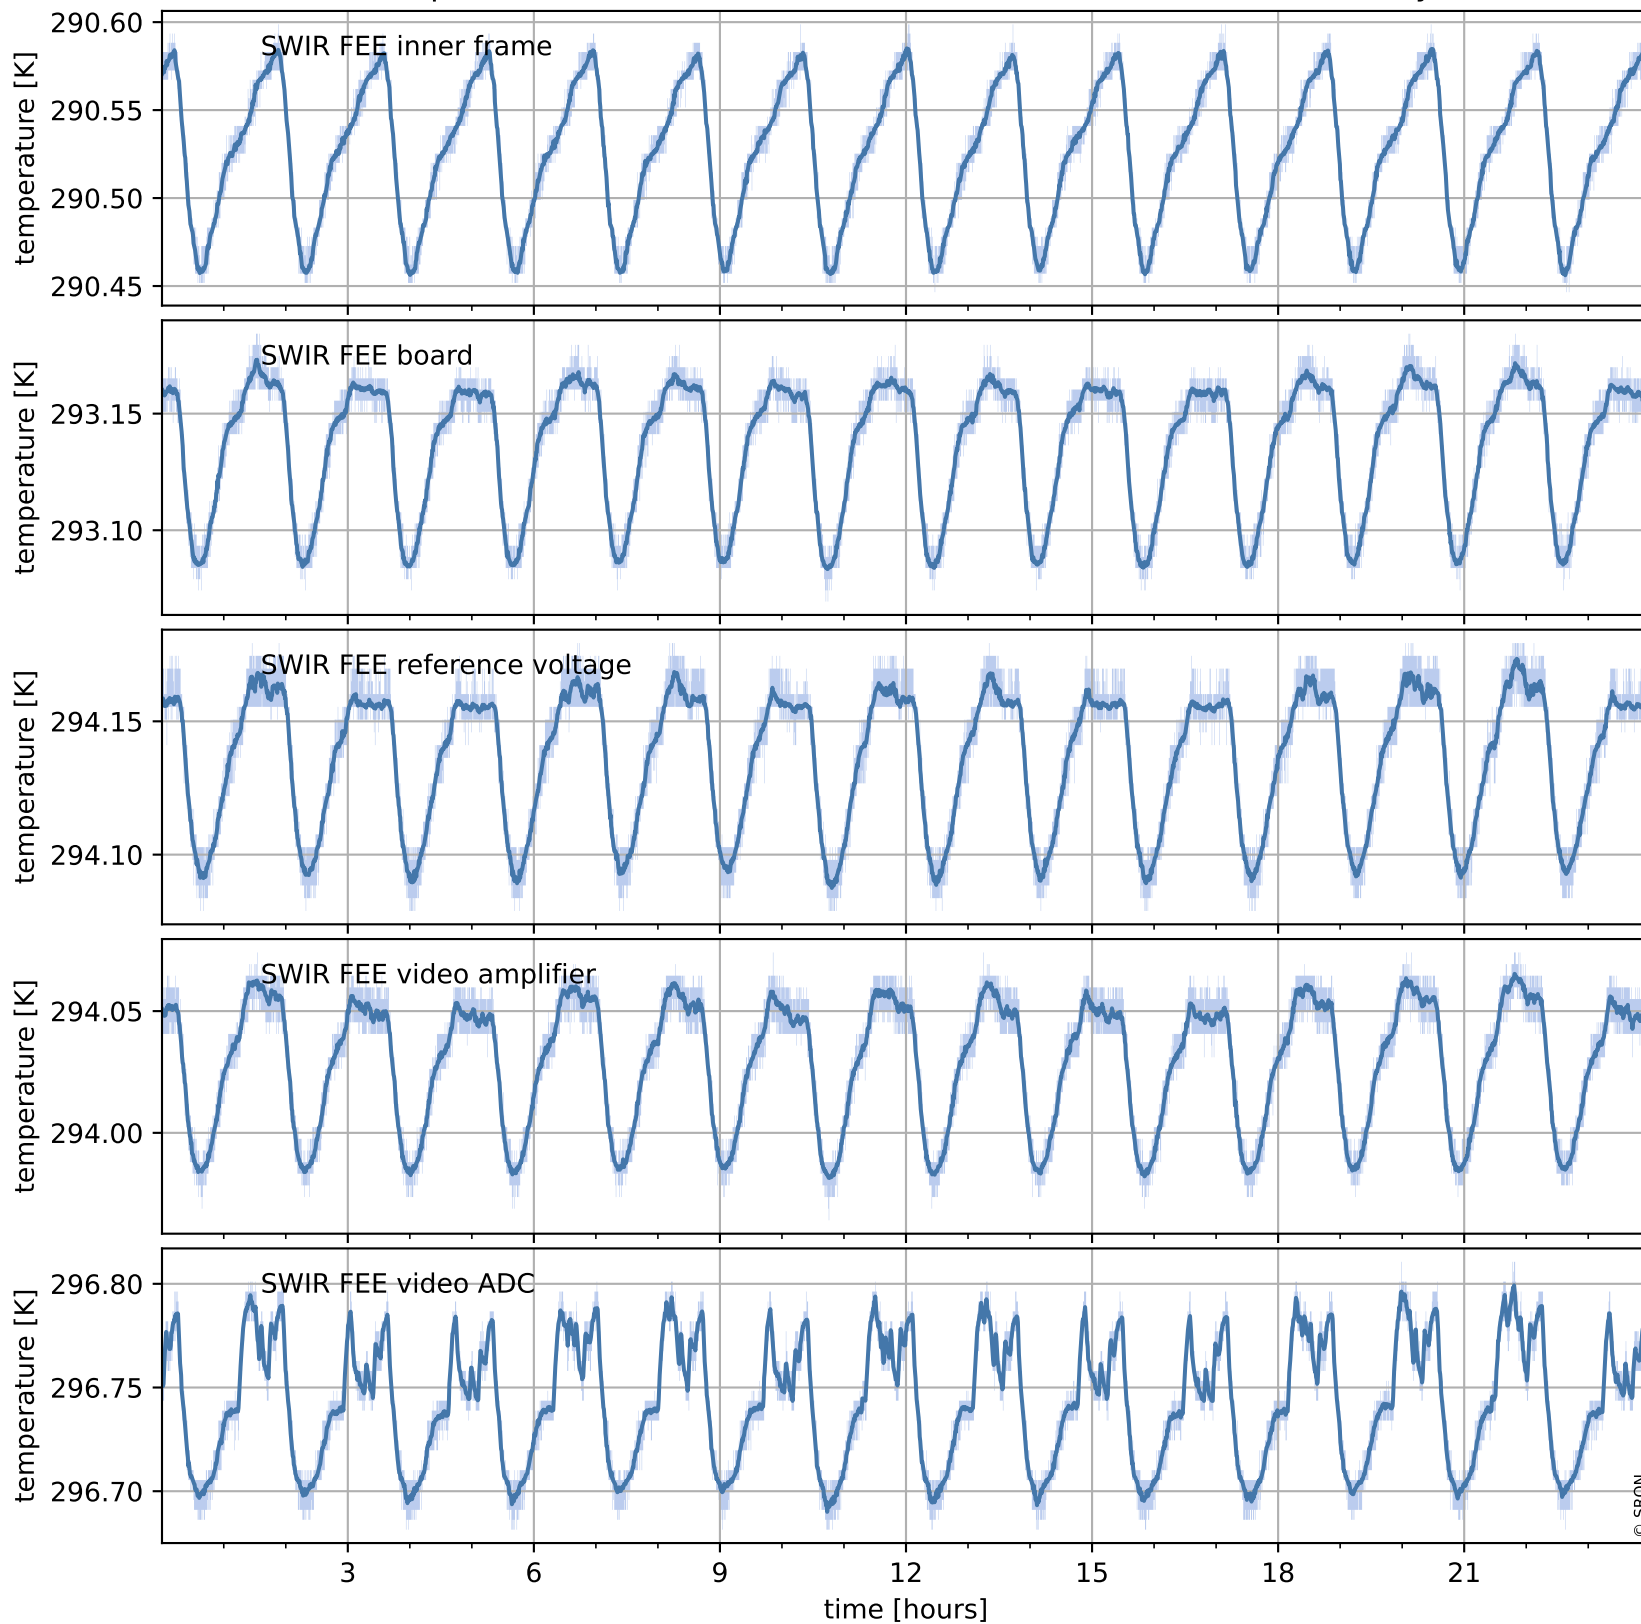

Tropomi SWIR housekeeping data

orbits : [17588, 17601]
coverage : 2021-03-06 / 2021-03-07
created : 2023-08-21T09:10:09

Temperature of sensors at the SWIR front-end electronics (one day)