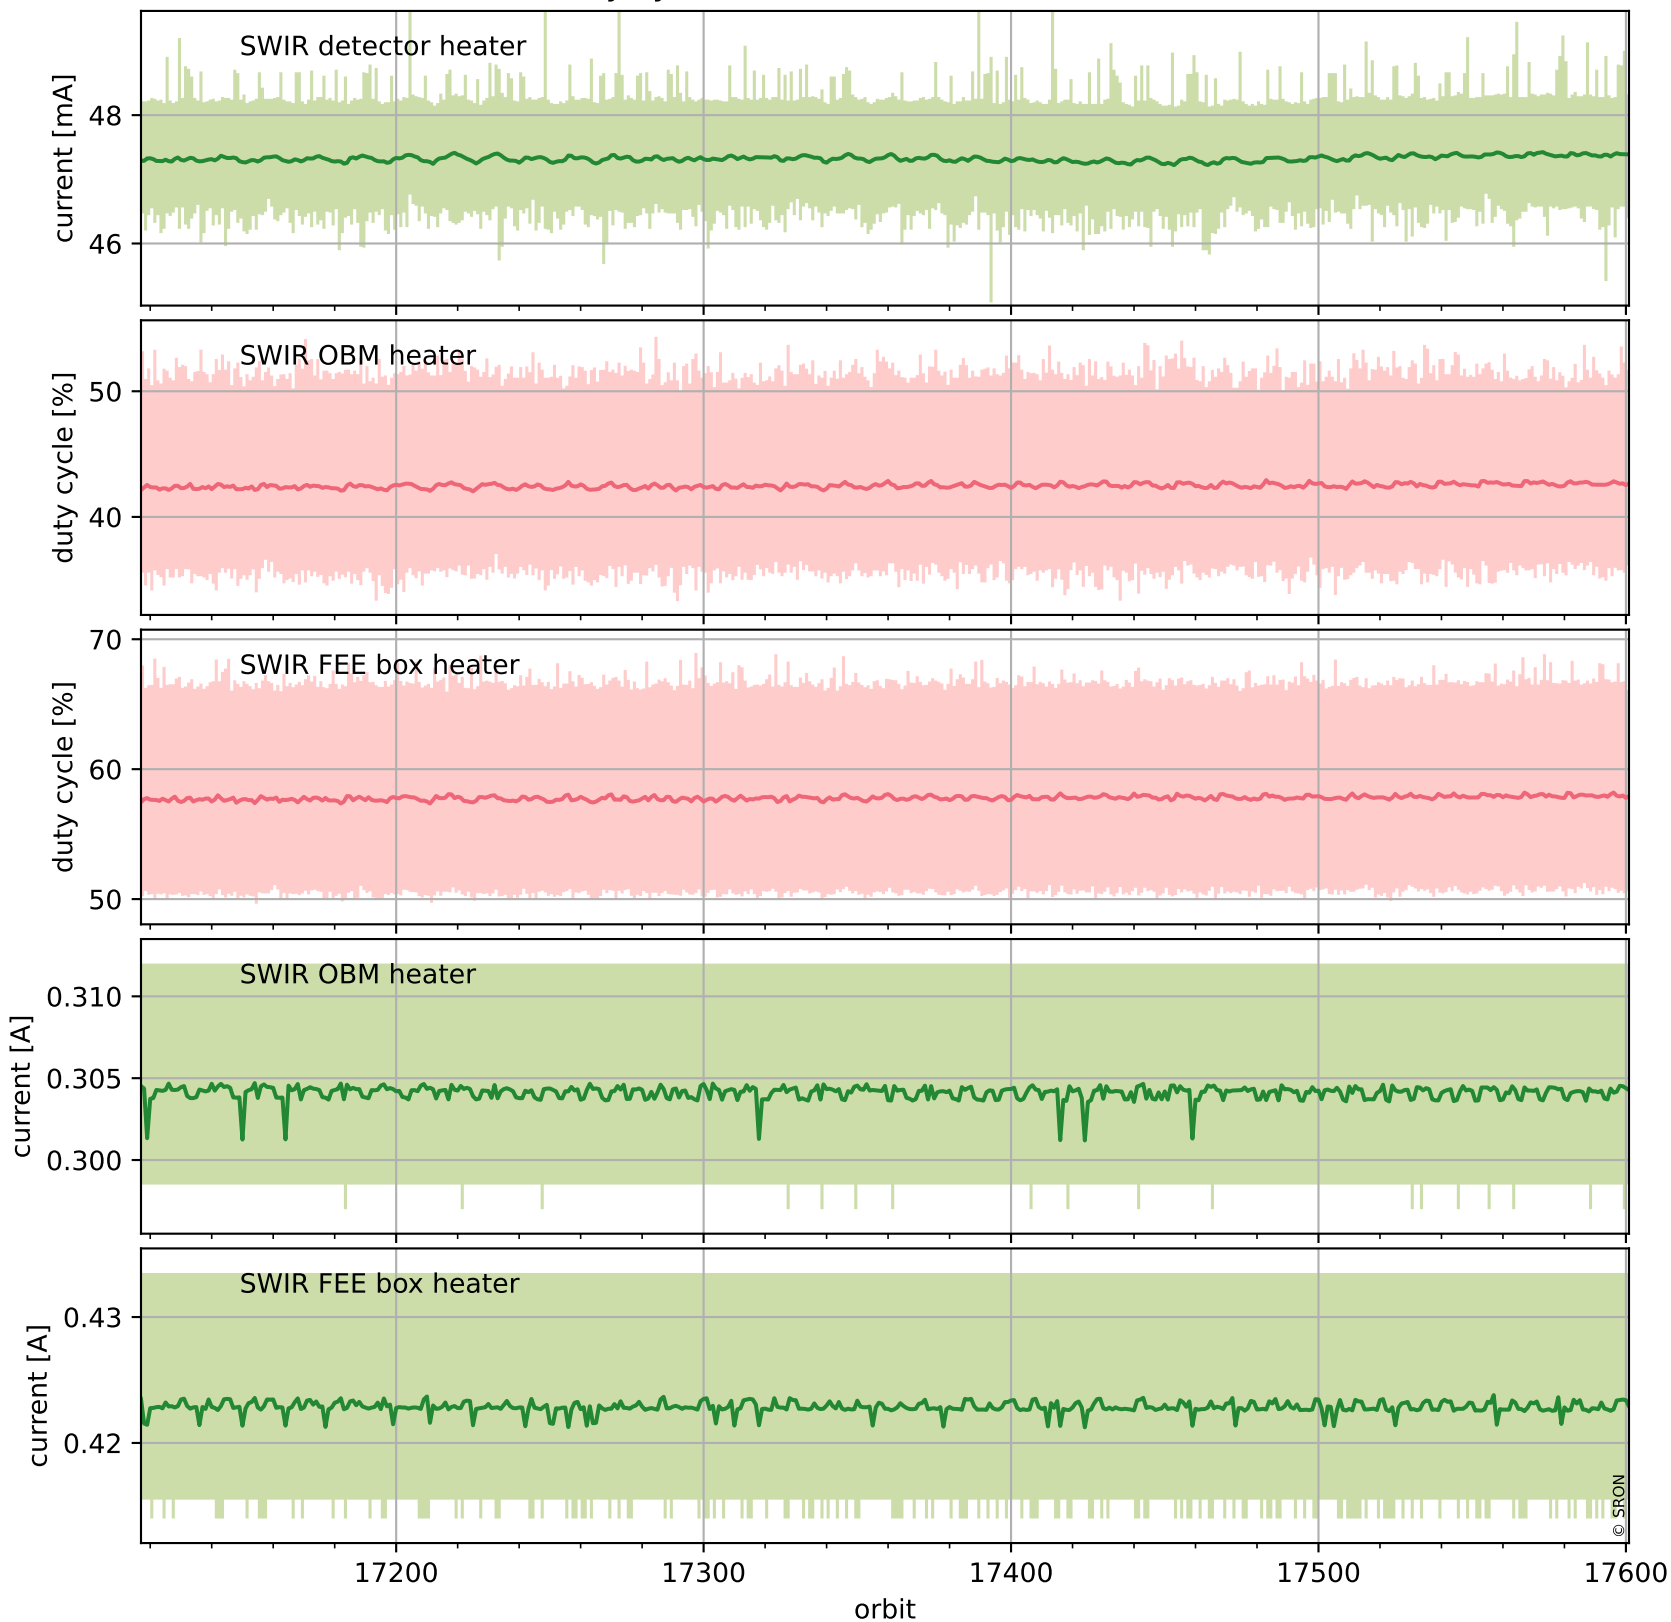

Tropomi SWIR housekeeping data

orbits : [17117, 17601]
coverage : 2021-01-31 / 2021-03-07
created : 2023-08-21T09:10:09

Current and duty cycle of 3 heaters relevant for SWIR (last month)