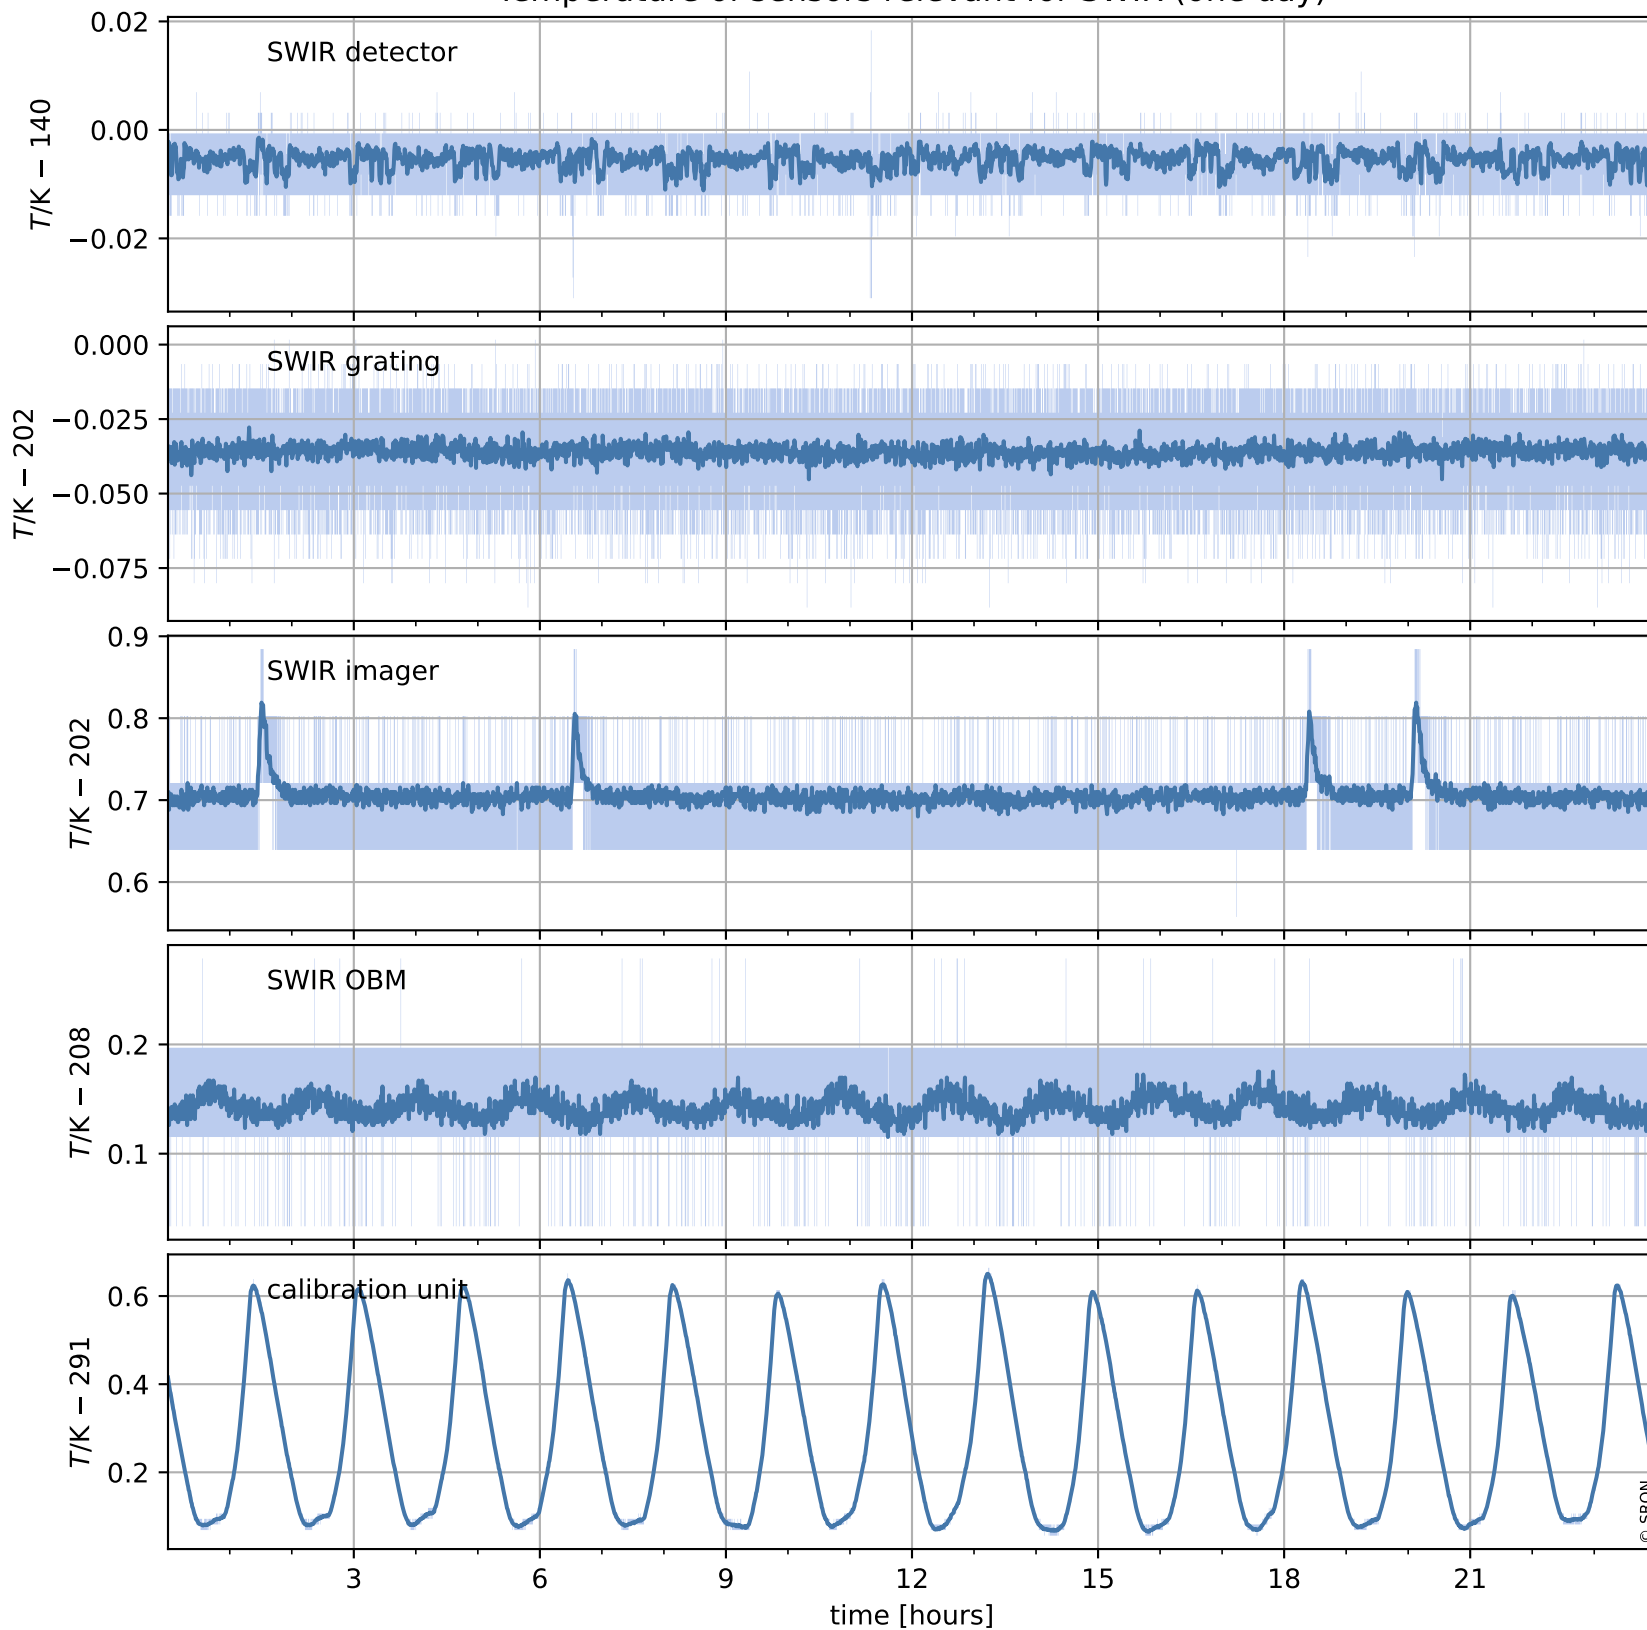

# Tropomi SWIR housekeeping data

orbits : [17588, 17601]  
coverage : 2021-03-06 / 2021-03-07  
created : 2023-08-21T09:10:07

## Temperature of sensors relevant for SWIR (one day)

## Temperature of sensors relevant for SWIR (last month)