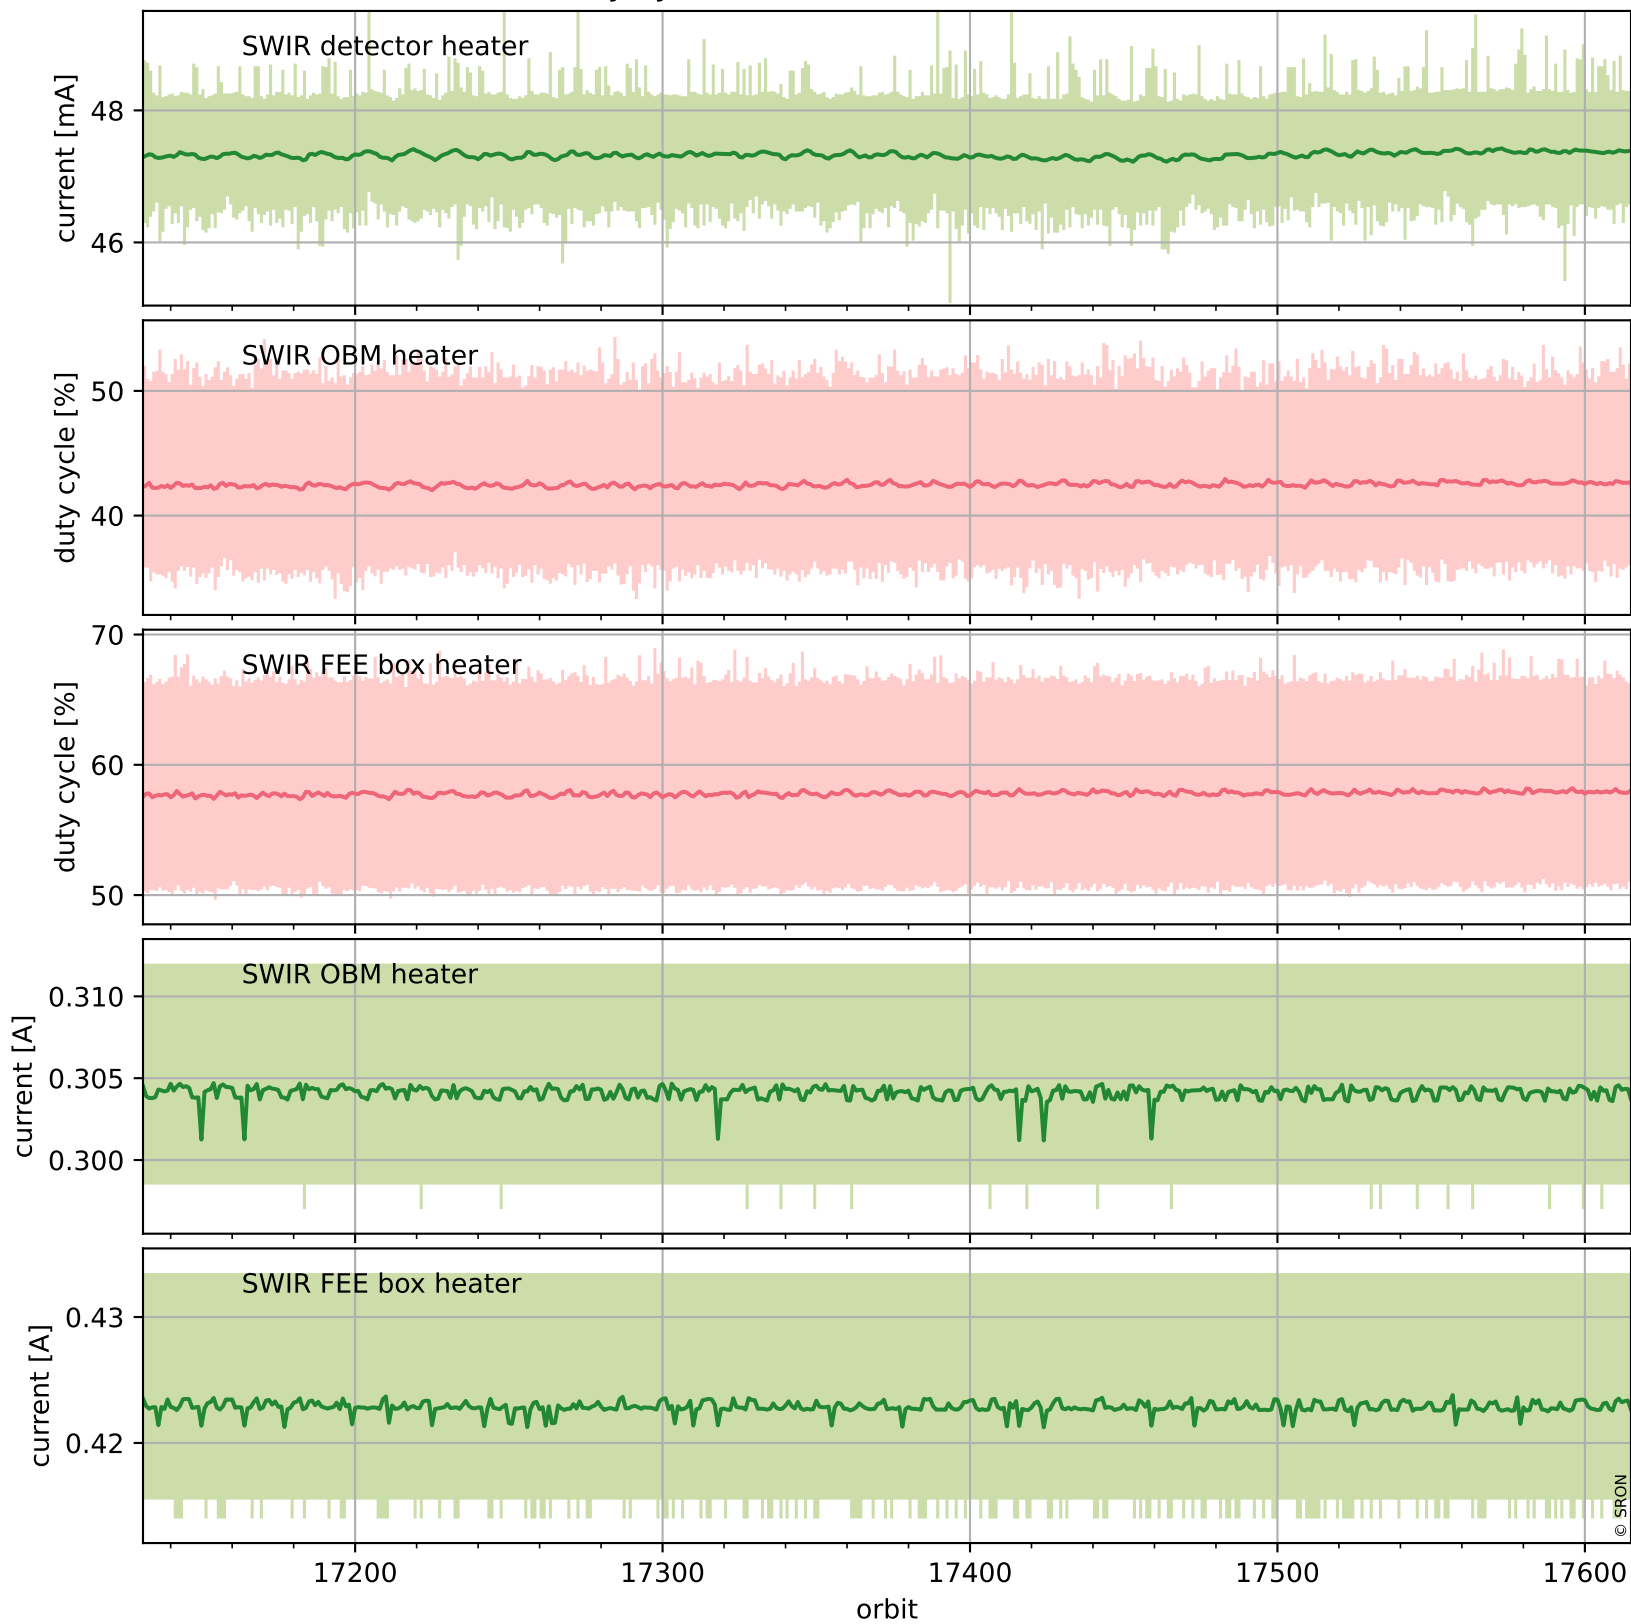

Tropomi SWIR housekeeping data

orbits : [17602, 17615]
coverage : 2021-03-07 / 2021-03-08
created : 2023-08-21T09:10:10

Temperature of sensors relevant for SWIR (one day)

Tropomi SWIR housekeeping data

orbits : [17131, 17615]
coverage : 2021-02-01 / 2021-03-08
created : 2023-08-21T09:10:10

Temperature of sensors relevant for SWIR (last month)

Tropomi SWIR housekeeping data

orbits : [17602, 17615]
coverage : 2021-03-07 / 2021-03-08
created : 2023-08-21T09:10:10

Current and duty cycle of 3 heaters relevant for SWIR (one day)

Tropomi SWIR housekeeping data

orbits : [17131, 17615]
coverage : 2021-02-01 / 2021-03-08
created : 2023-08-21T09:10:11

Current and duty cycle of 3 heaters relevant for SWIR (last month)

Tropomi SWIR housekeeping data

orbits : [17602, 17615]
coverage : 2021-03-07 / 2021-03-08
created : 2023-08-21T09:10:11

Temperature of sensors at the SWIR front-end electronics (one day)

Tropomi SWIR housekeeping data

orbits : [17131, 17615]
coverage : 2021-02-01 / 2021-03-08
created : 2023-08-21T09:10:12