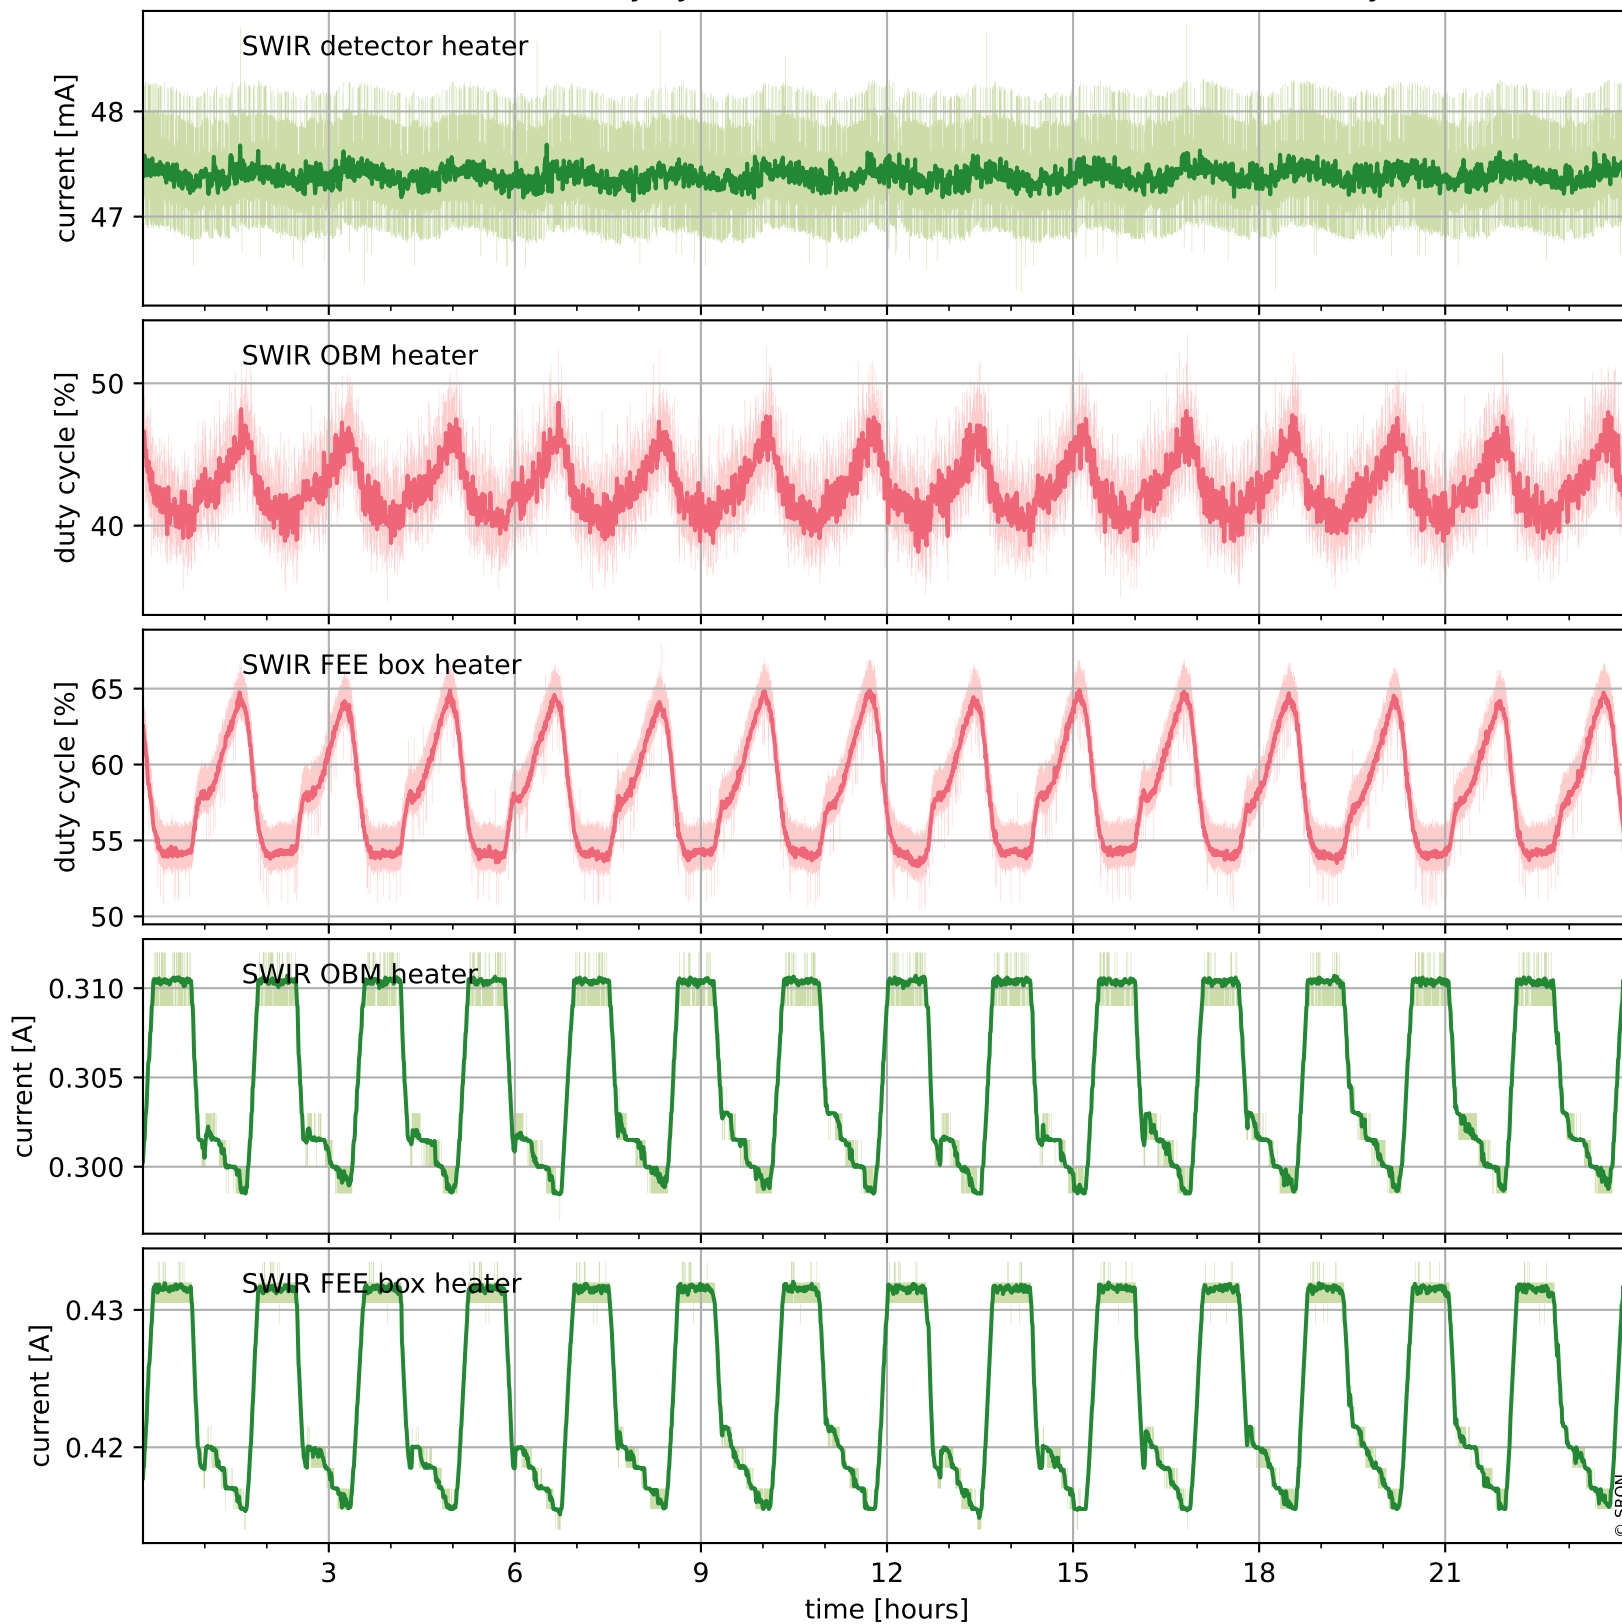

Tropomi SWIR housekeeping data

orbits : [17602, 17615]
coverage : 2021-03-07 / 2021-03-08
created : 2023-08-21T09:10:10

Temperature of sensors relevant for SWIR (one day)

Tropomi SWIR housekeeping data

orbits : [17131, 17615]
coverage : 2021-02-01 / 2021-03-08
created : 2023-08-21T09:10:10

Temperature of sensors relevant for SWIR (last month)

Tropomi SWIR housekeeping data

orbits : [17602, 17615]
coverage : 2021-03-07 / 2021-03-08
created : 2023-08-21T09:10:10

Current and duty cycle of 3 heaters relevant for SWIR (one day)

Tropomi SWIR housekeeping data

orbits : [17131, 17615]
coverage : 2021-02-01 / 2021-03-08
created : 2023-08-21T09:10:11

Current and duty cycle of 3 heaters relevant for SWIR (last month)

Tropomi SWIR housekeeping data