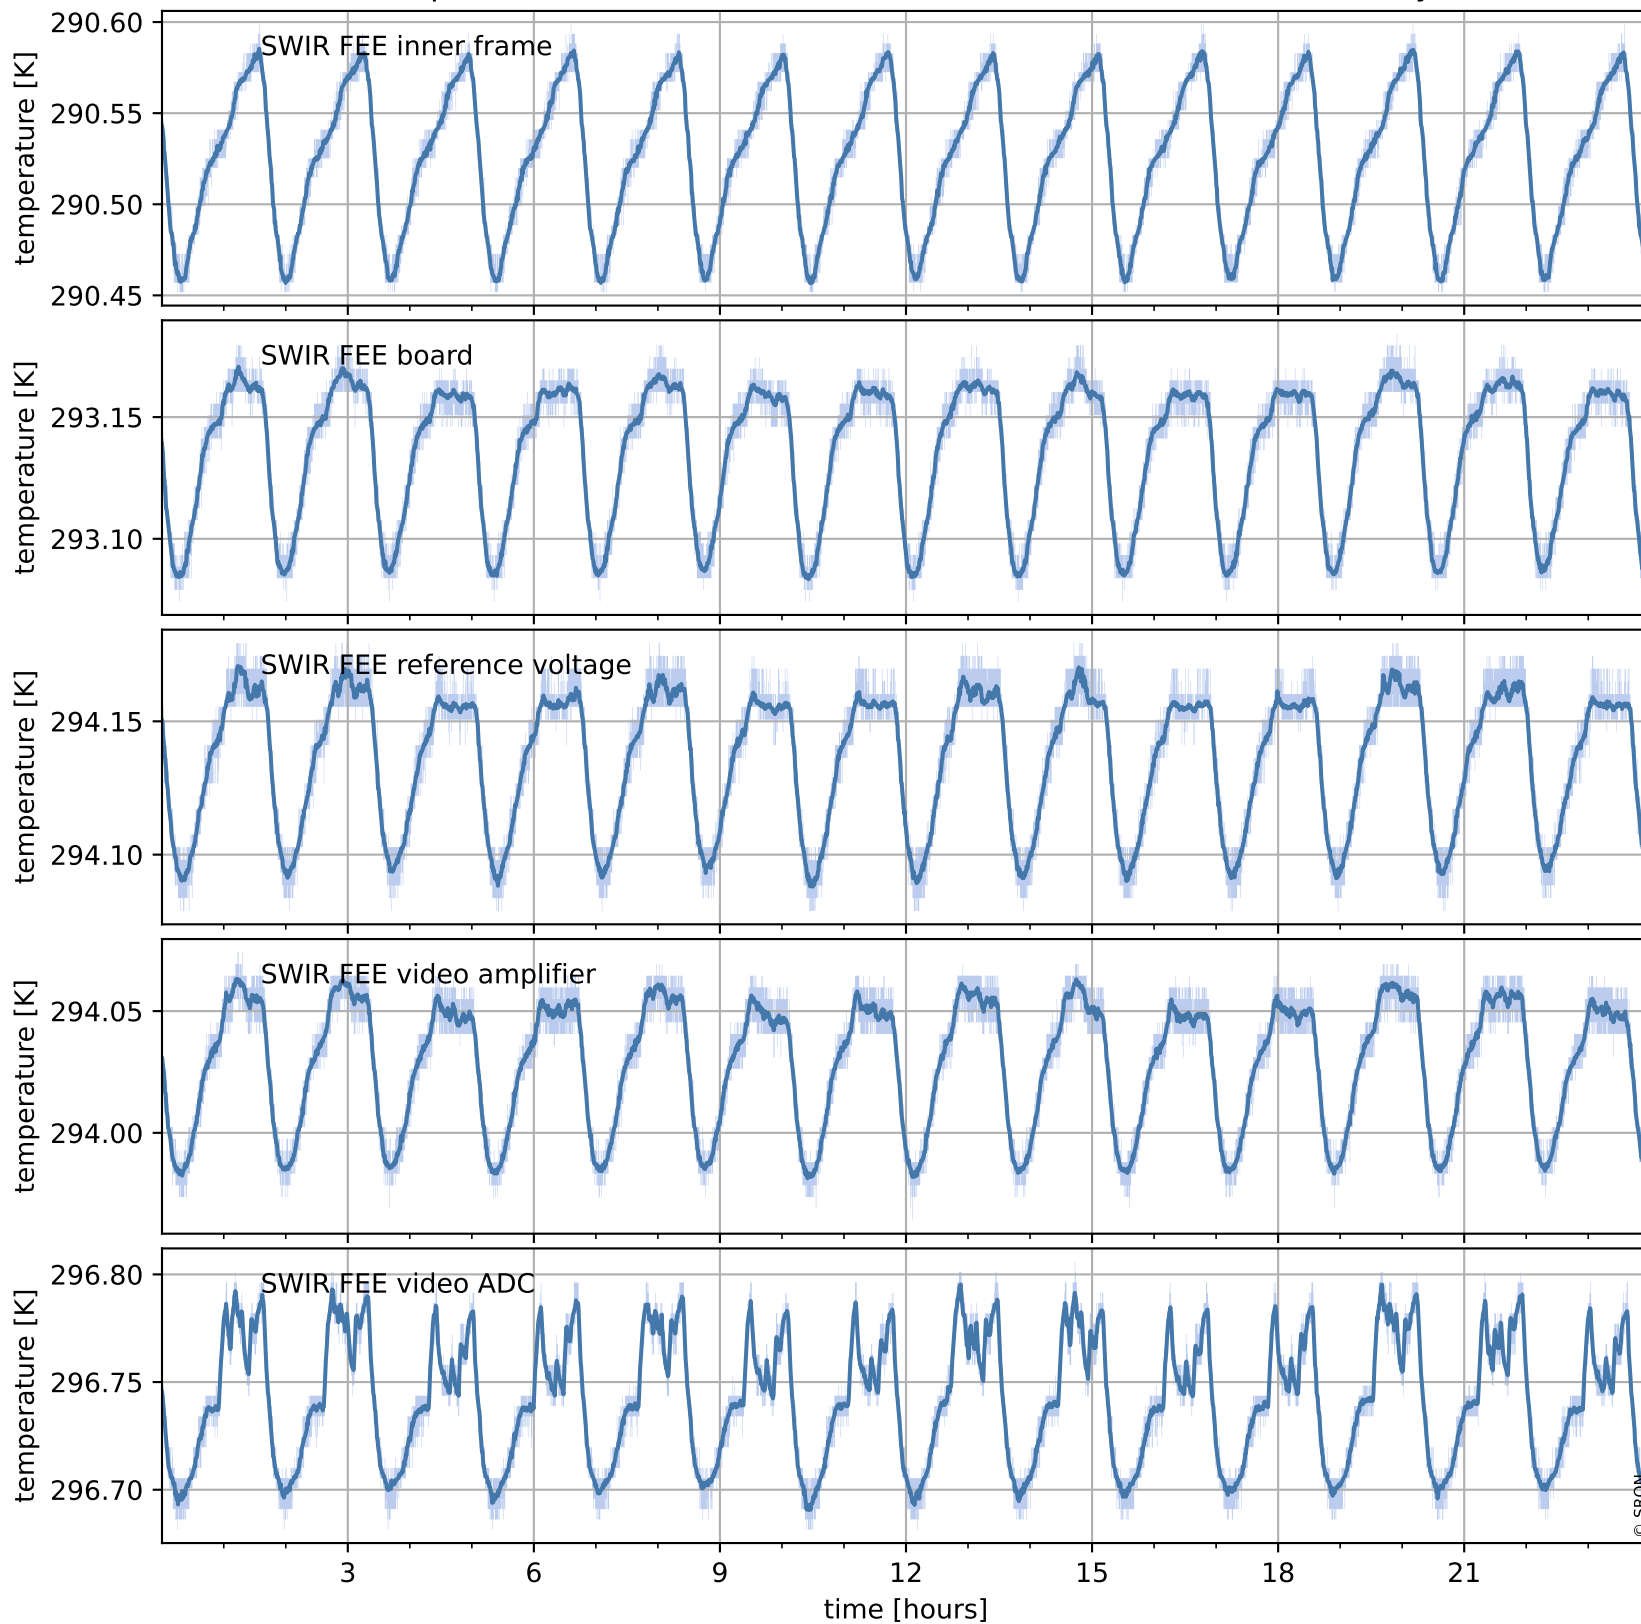

Tropomi SWIR housekeeping data

orbits : [17602, 17615]
coverage : 2021-03-07 / 2021-03-08
created : 2023-08-21T09:10:10

Temperature of sensors relevant for SWIR (one day)

Tropomi SWIR housekeeping data

orbits : [17131, 17615]
coverage : 2021-02-01 / 2021-03-08
created : 2023-08-21T09:10:10

Temperature of sensors relevant for SWIR (last month)

Tropomi SWIR housekeeping data

orbits : [17602, 17615]
coverage : 2021-03-07 / 2021-03-08
created : 2023-08-21T09:10:10

Current and duty cycle of 3 heaters relevant for SWIR (one day)

Tropomi SWIR housekeeping data

orbits : [17131, 17615]
coverage : 2021-02-01 / 2021-03-08
created : 2023-08-21T09:10:11

Current and duty cycle of 3 heaters relevant for SWIR (last month)

Tropomi SWIR housekeeping data

orbits : [17602, 17615]
coverage : 2021-03-07 / 2021-03-08
created : 2023-08-21T09:10:11

Temperature of sensors at the SWIR front-end electronics (one day)

Tropomi SWIR housekeeping data

orbits : [17131, 17615]
coverage : 2021-02-01 / 2021-03-08
created : 2023-08-21T09:10:12