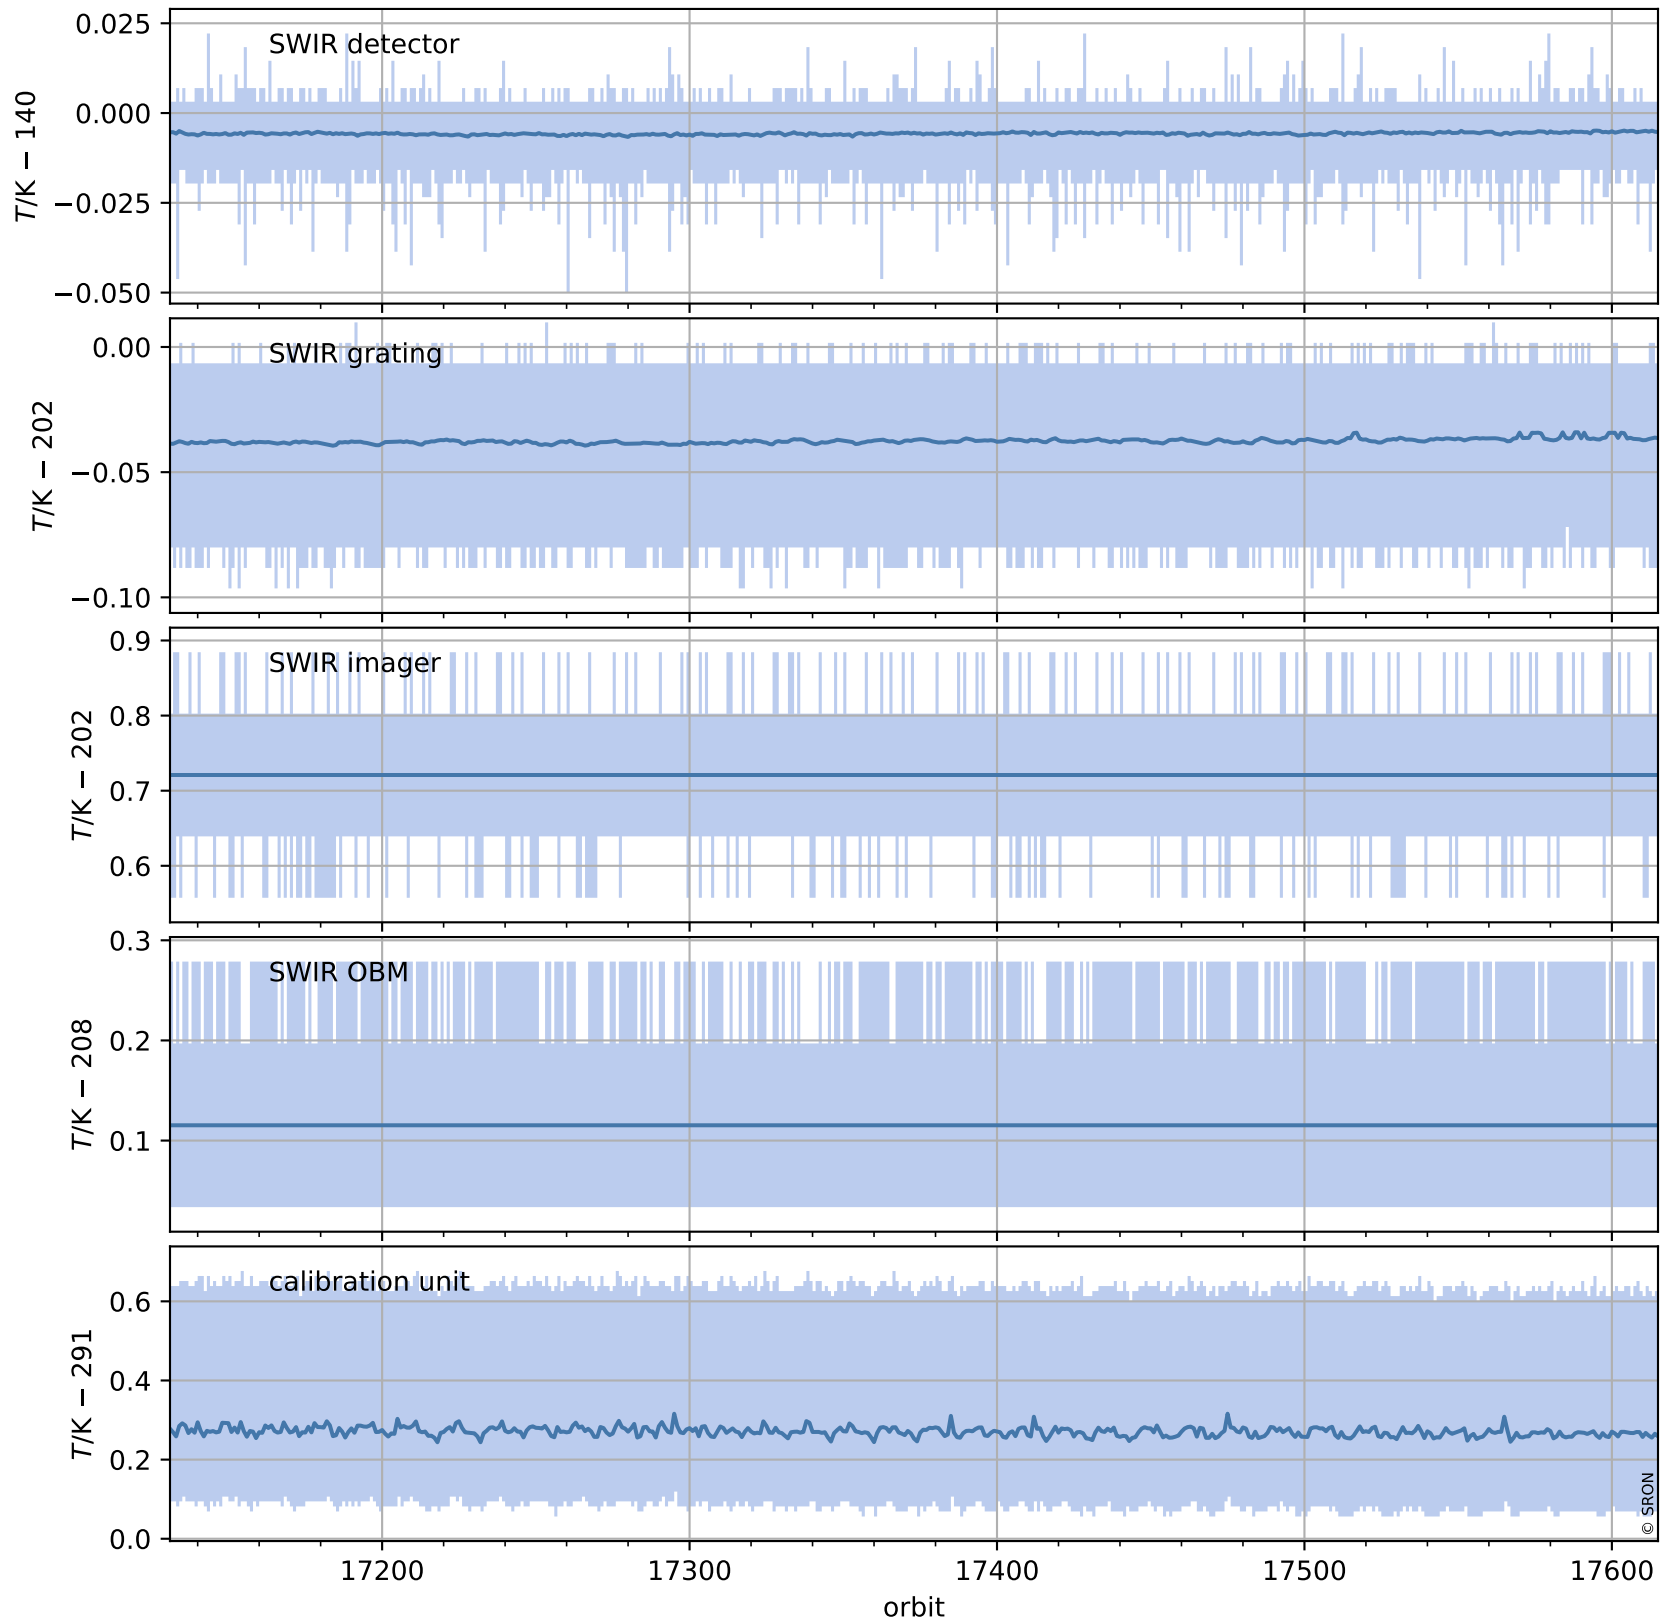

Tropomi SWIR housekeeping data

orbits : [17602, 17615]
coverage : 2021-03-07 / 2021-03-08
created : 2023-08-21T09:10:10

Temperature of sensors relevant for SWIR (one day)

Tropomi SWIR housekeeping data

orbits : [17131, 17615]
coverage : 2021-02-01 / 2021-03-08
created : 2023-08-21T09:10:10

Temperature of sensors relevant for SWIR (last month)

Tropomi SWIR housekeeping data

orbits : [17602, 17615]
coverage : 2021-03-07 / 2021-03-08
created : 2023-08-21T09:10:10

Current and duty cycle of 3 heaters relevant for SWIR (one day)

Tropomi SWIR housekeeping data

orbits : [17131, 17615]
coverage : 2021-02-01 / 2021-03-08
created : 2023-08-21T09:10:11

Current and duty cycle of 3 heaters relevant for SWIR (last month)

Tropomi SWIR housekeeping data

orbits : [17602, 17615]
coverage : 2021-03-07 / 2021-03-08
created : 2023-08-21T09:10:11

Temperature of sensors at the SWIR front-end electronics (one day)

Tropomi SWIR housekeeping data

orbits : [17131, 17615]
coverage : 2021-02-01 / 2021-03-08
created : 2023-08-21T09:10:12