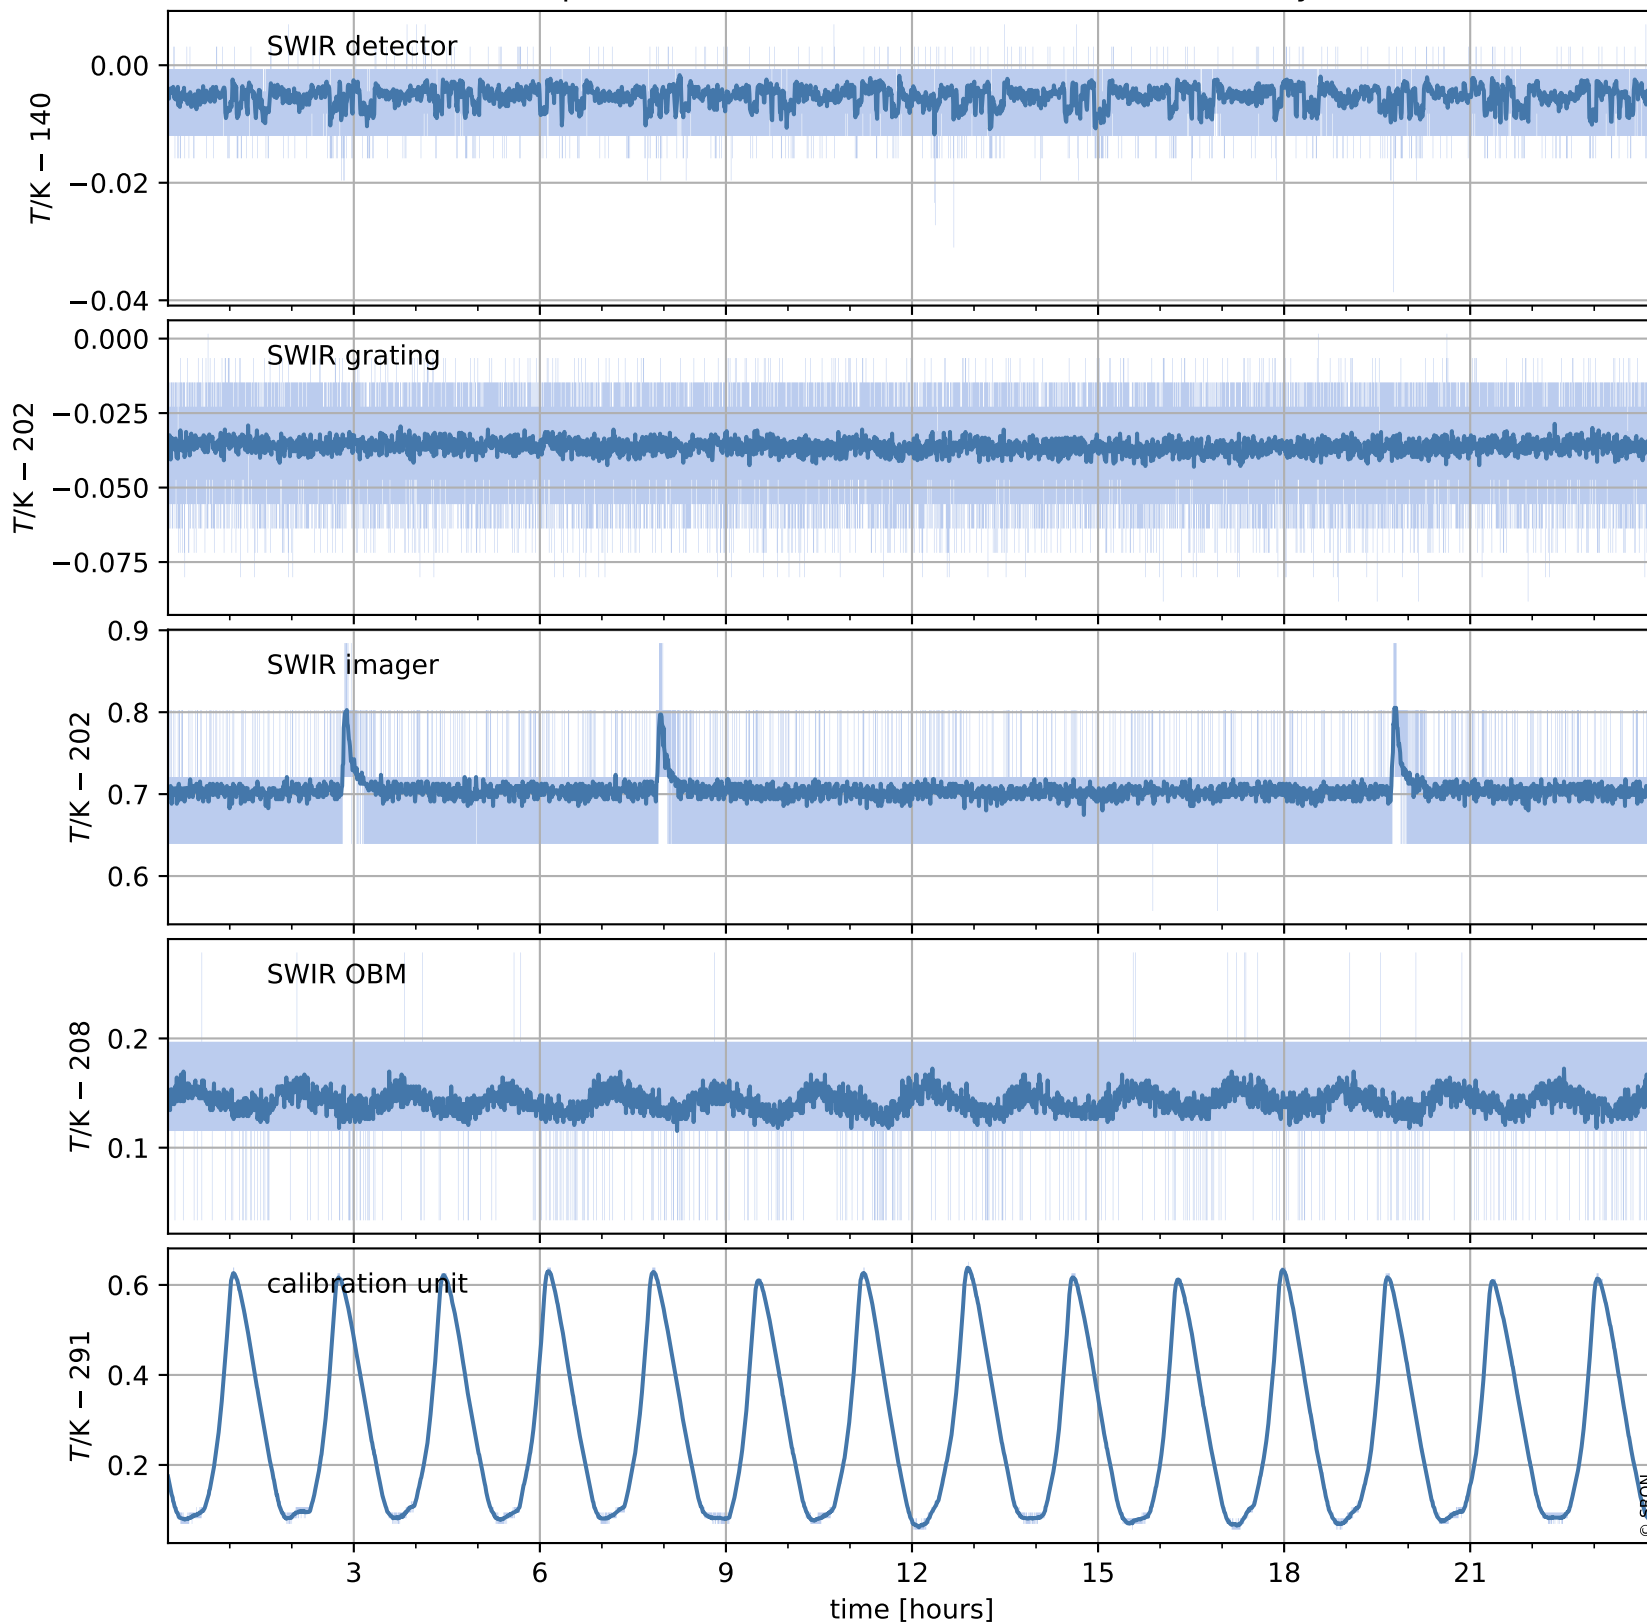

Tropomi SWIR housekeeping data

orbits : [17602, 17615]
coverage : 2021-03-07 / 2021-03-08
created : 2023-08-21T09:10:10

Temperature of sensors relevant for SWIR (one day)

Tropomi SWIR housekeeping data

orbits : [17131, 17615]
coverage : 2021-02-01 / 2021-03-08
created : 2023-08-21T09:10:10

Temperature of sensors relevant for SWIR (last month)

Tropomi SWIR housekeeping data

orbits : [17602, 17615]
coverage : 2021-03-07 / 2021-03-08
created : 2023-08-21T09:10:10

Current and duty cycle of 3 heaters relevant for SWIR (one day)

Tropomi SWIR housekeeping data

orbits : [17131, 17615]
coverage : 2021-02-01 / 2021-03-08
created : 2023-08-21T09:10:11

Current and duty cycle of 3 heaters relevant for SWIR (last month)

Tropomi SWIR housekeeping data