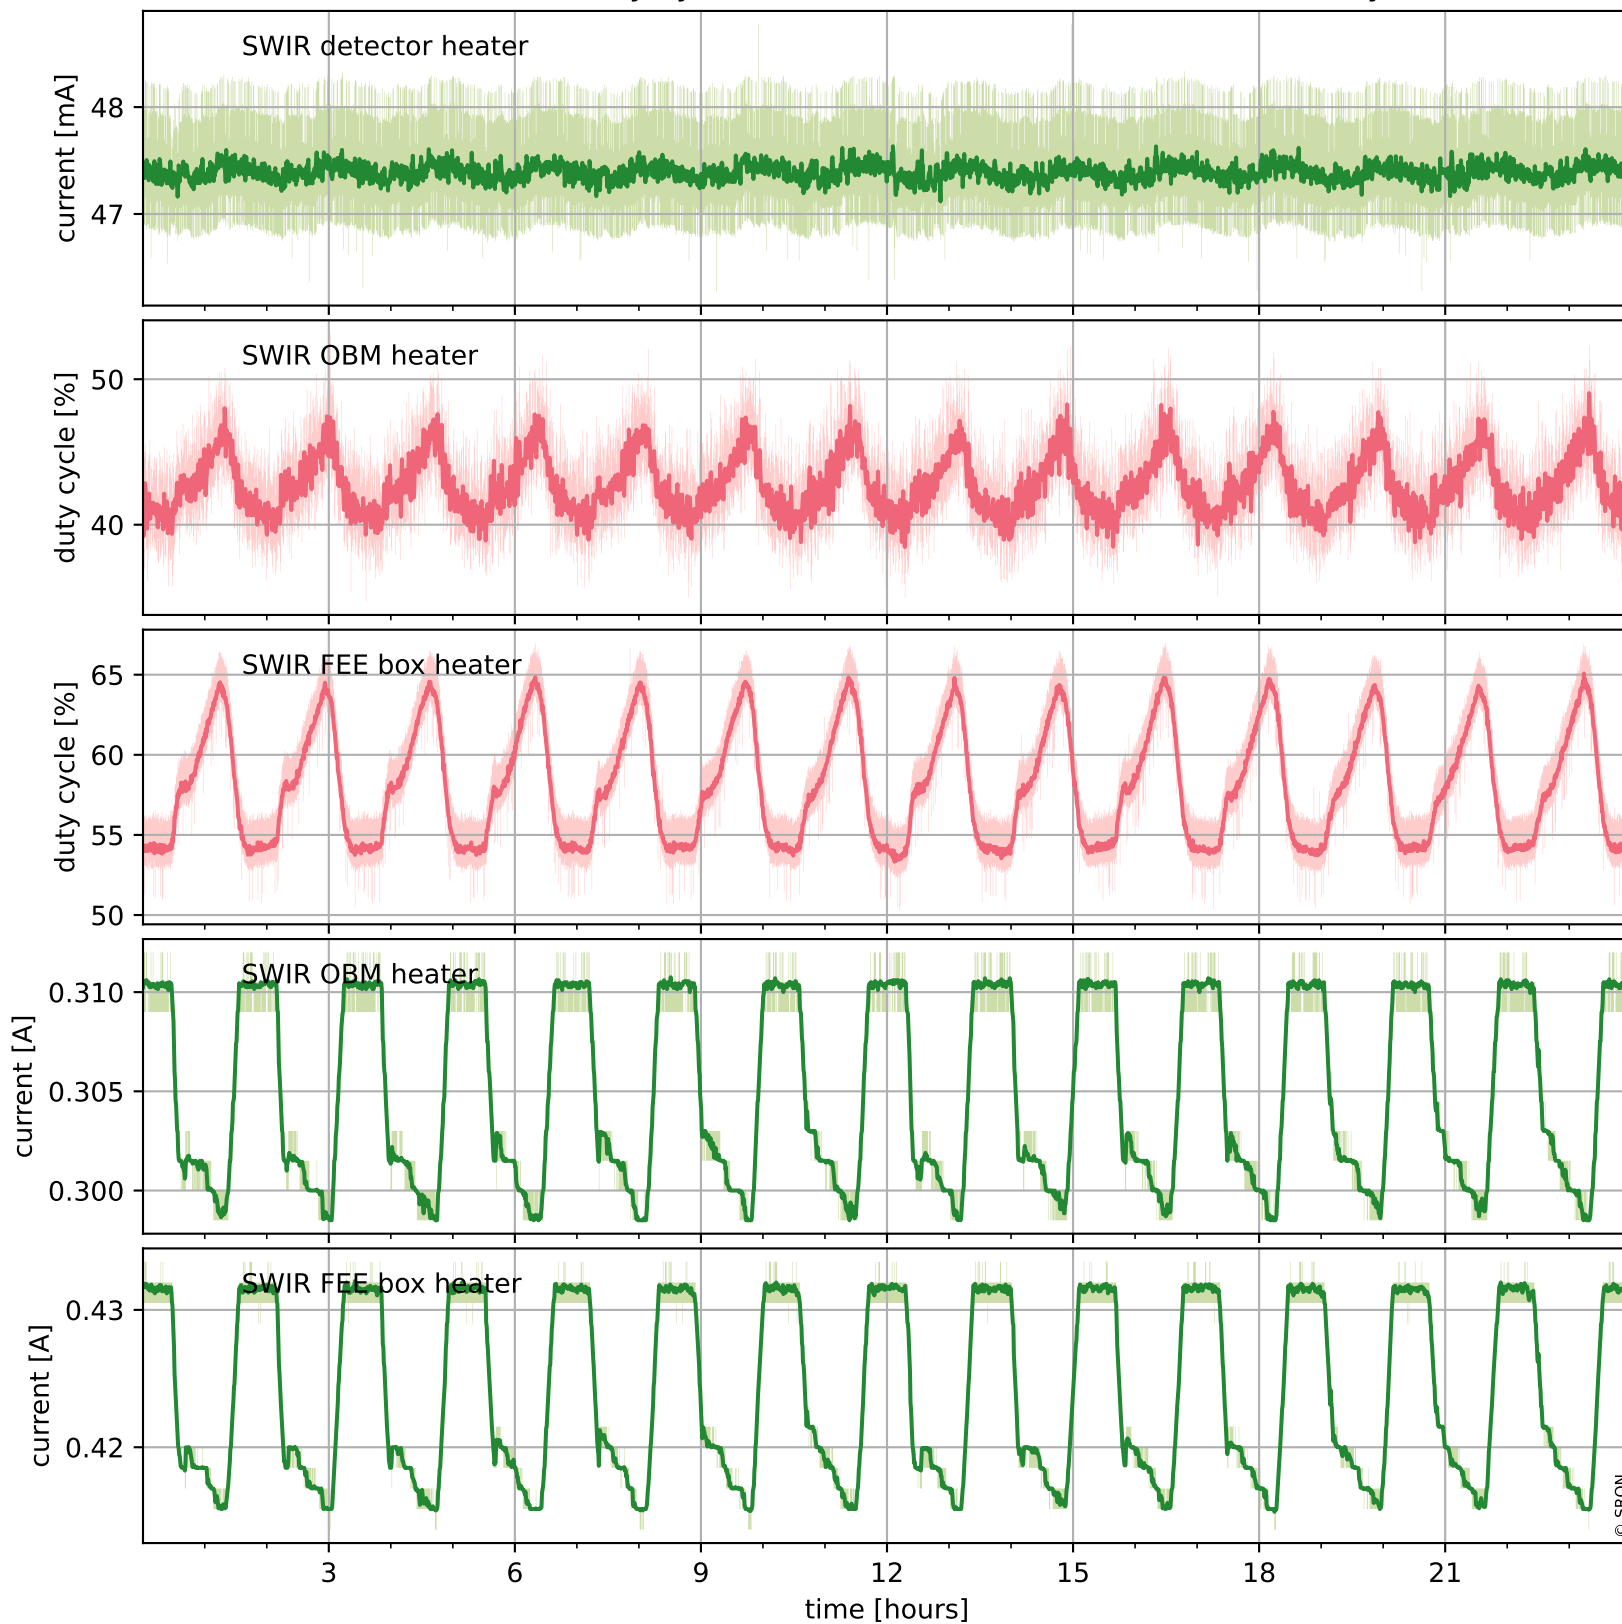

Tropomi SWIR housekeeping data

orbits : [17616, 17629]
coverage : 2021-03-08 / 2021-03-09
created : 2023-08-21T09:10:12

Temperature of sensors relevant for SWIR (one day)

Tropomi SWIR housekeeping data

orbits : [17145, 17629]
coverage : 2021-02-02 / 2021-03-09
created : 2023-08-21T09:10:12

Temperature of sensors relevant for SWIR (last month)

Tropomi SWIR housekeeping data

orbits : [17616, 17629]
coverage : 2021-03-08 / 2021-03-09
created : 2023-08-21T09:10:13

Current and duty cycle of 3 heaters relevant for SWIR (one day)

Tropomi SWIR housekeeping data

orbits : [17145, 17629]
coverage : 2021-02-02 / 2021-03-09
created : 2023-08-21T09:10:13

Current and duty cycle of 3 heaters relevant for SWIR (last month)

Tropomi SWIR housekeeping data

orbits : [17616, 17629]
coverage : 2021-03-08 / 2021-03-09
created : 2023-08-21T09:10:14

Temperature of sensors at the SWIR front-end electronics (one day)

Tropomi SWIR housekeeping data

orbits : [17145, 17629]
coverage : 2021-02-02 / 2021-03-09
created : 2023-08-21T09:10:14