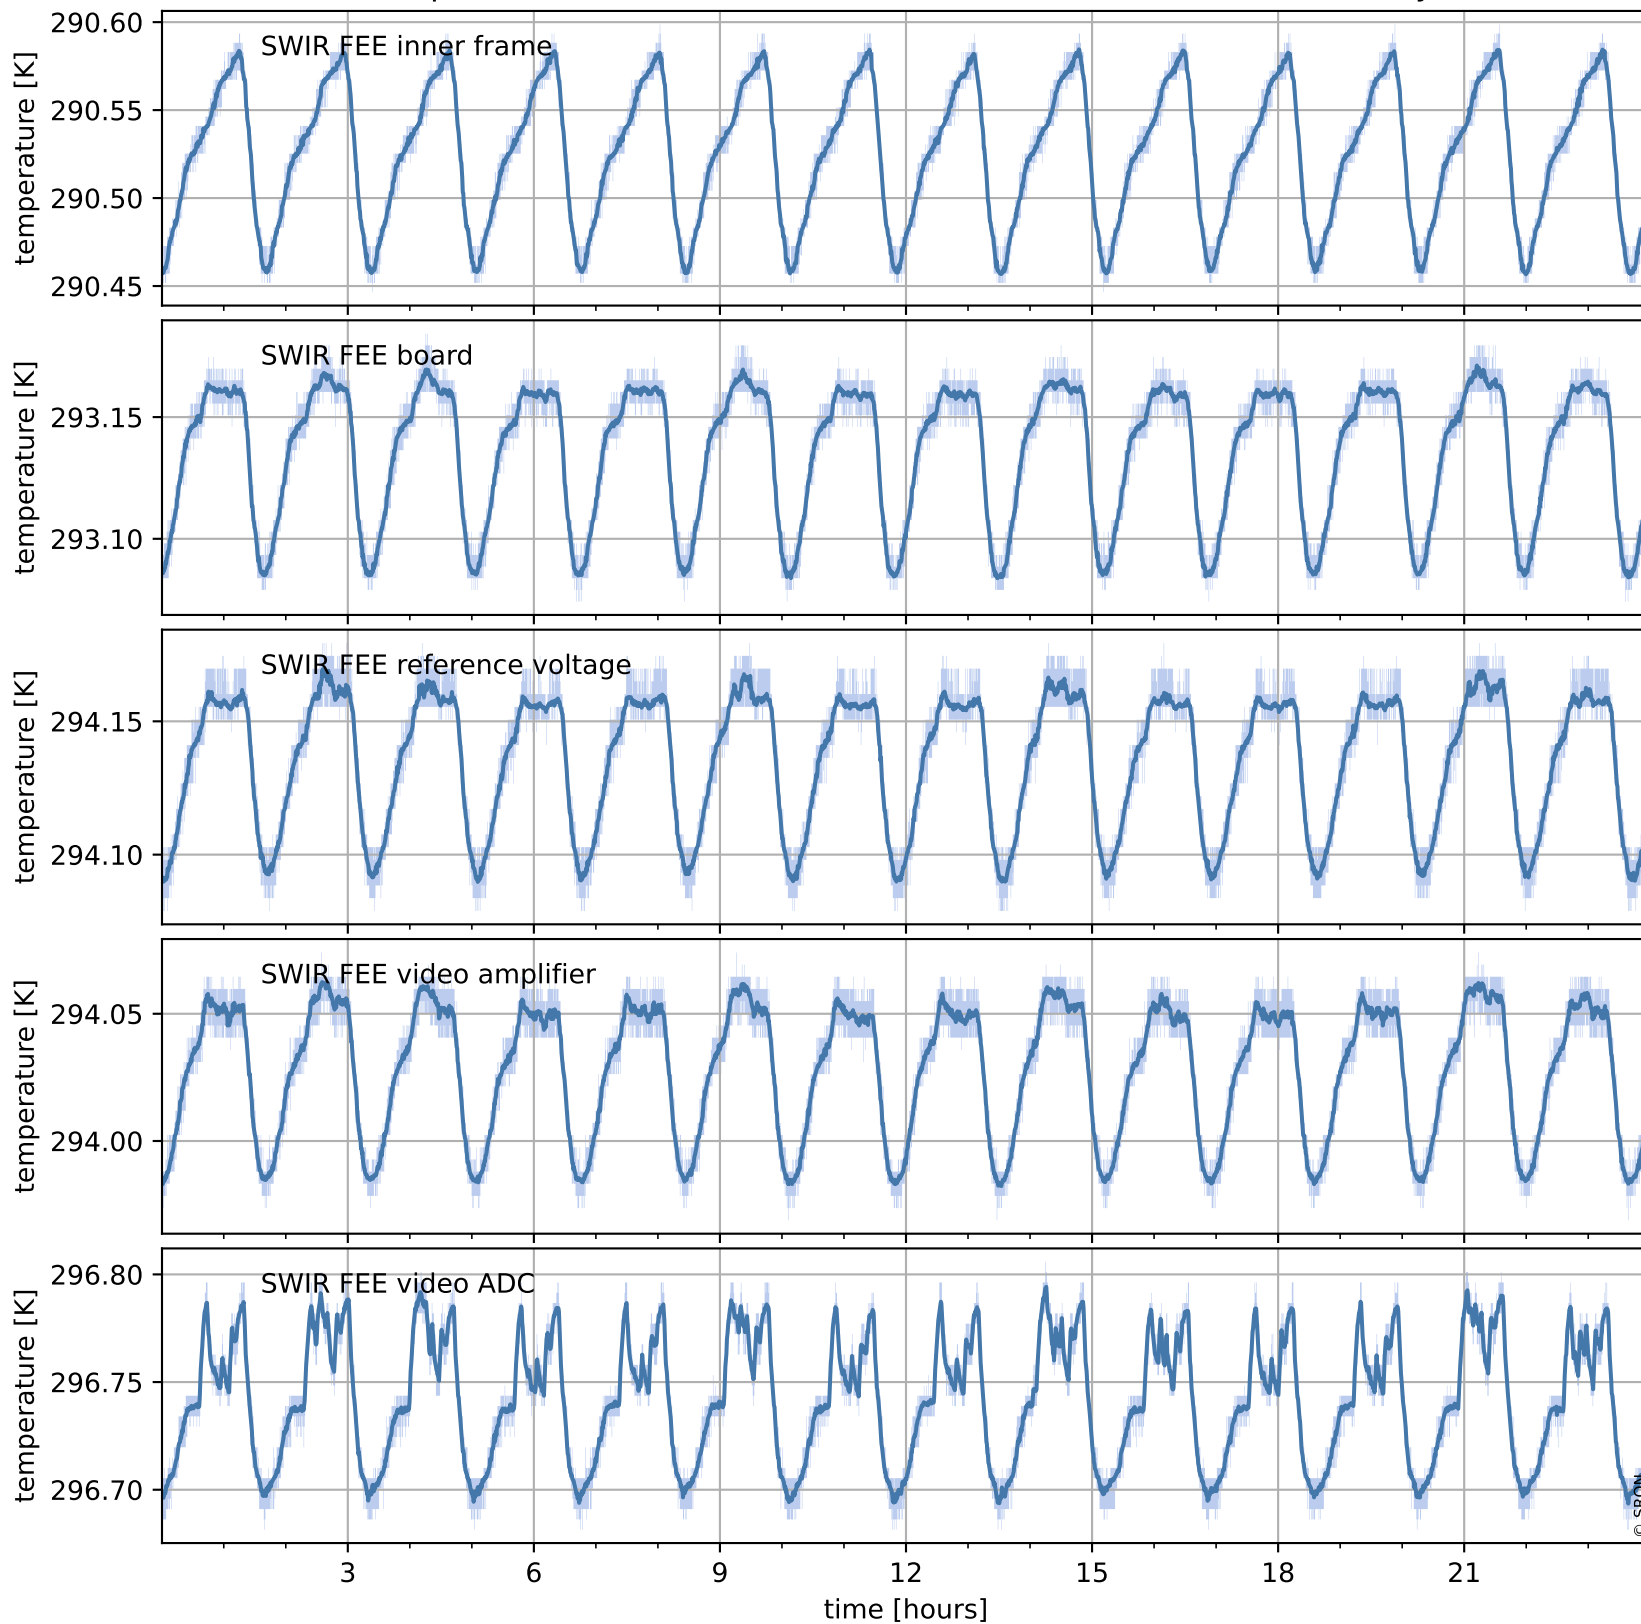

Tropomi SWIR housekeeping data

orbits : [17616, 17629]
coverage : 2021-03-08 / 2021-03-09
created : 2023-08-21T09:10:12

Temperature of sensors relevant for SWIR (one day)

Tropomi SWIR housekeeping data

orbits : [17145, 17629]
coverage : 2021-02-02 / 2021-03-09
created : 2023-08-21T09:10:12

Temperature of sensors relevant for SWIR (last month)

Tropomi SWIR housekeeping data

orbits : [17616, 17629]
coverage : 2021-03-08 / 2021-03-09
created : 2023-08-21T09:10:13

Current and duty cycle of 3 heaters relevant for SWIR (one day)

Tropomi SWIR housekeeping data

orbits : [17145, 17629]
coverage : 2021-02-02 / 2021-03-09
created : 2023-08-21T09:10:13

Current and duty cycle of 3 heaters relevant for SWIR (last month)

Tropomi SWIR housekeeping data

orbits : [17616, 17629]
coverage : 2021-03-08 / 2021-03-09
created : 2023-08-21T09:10:14

Temperature of sensors at the SWIR front-end electronics (one day)

Tropomi SWIR housekeeping data

orbits : [17145, 17629]
coverage : 2021-02-02 / 2021-03-09
created : 2023-08-21T09:10:14