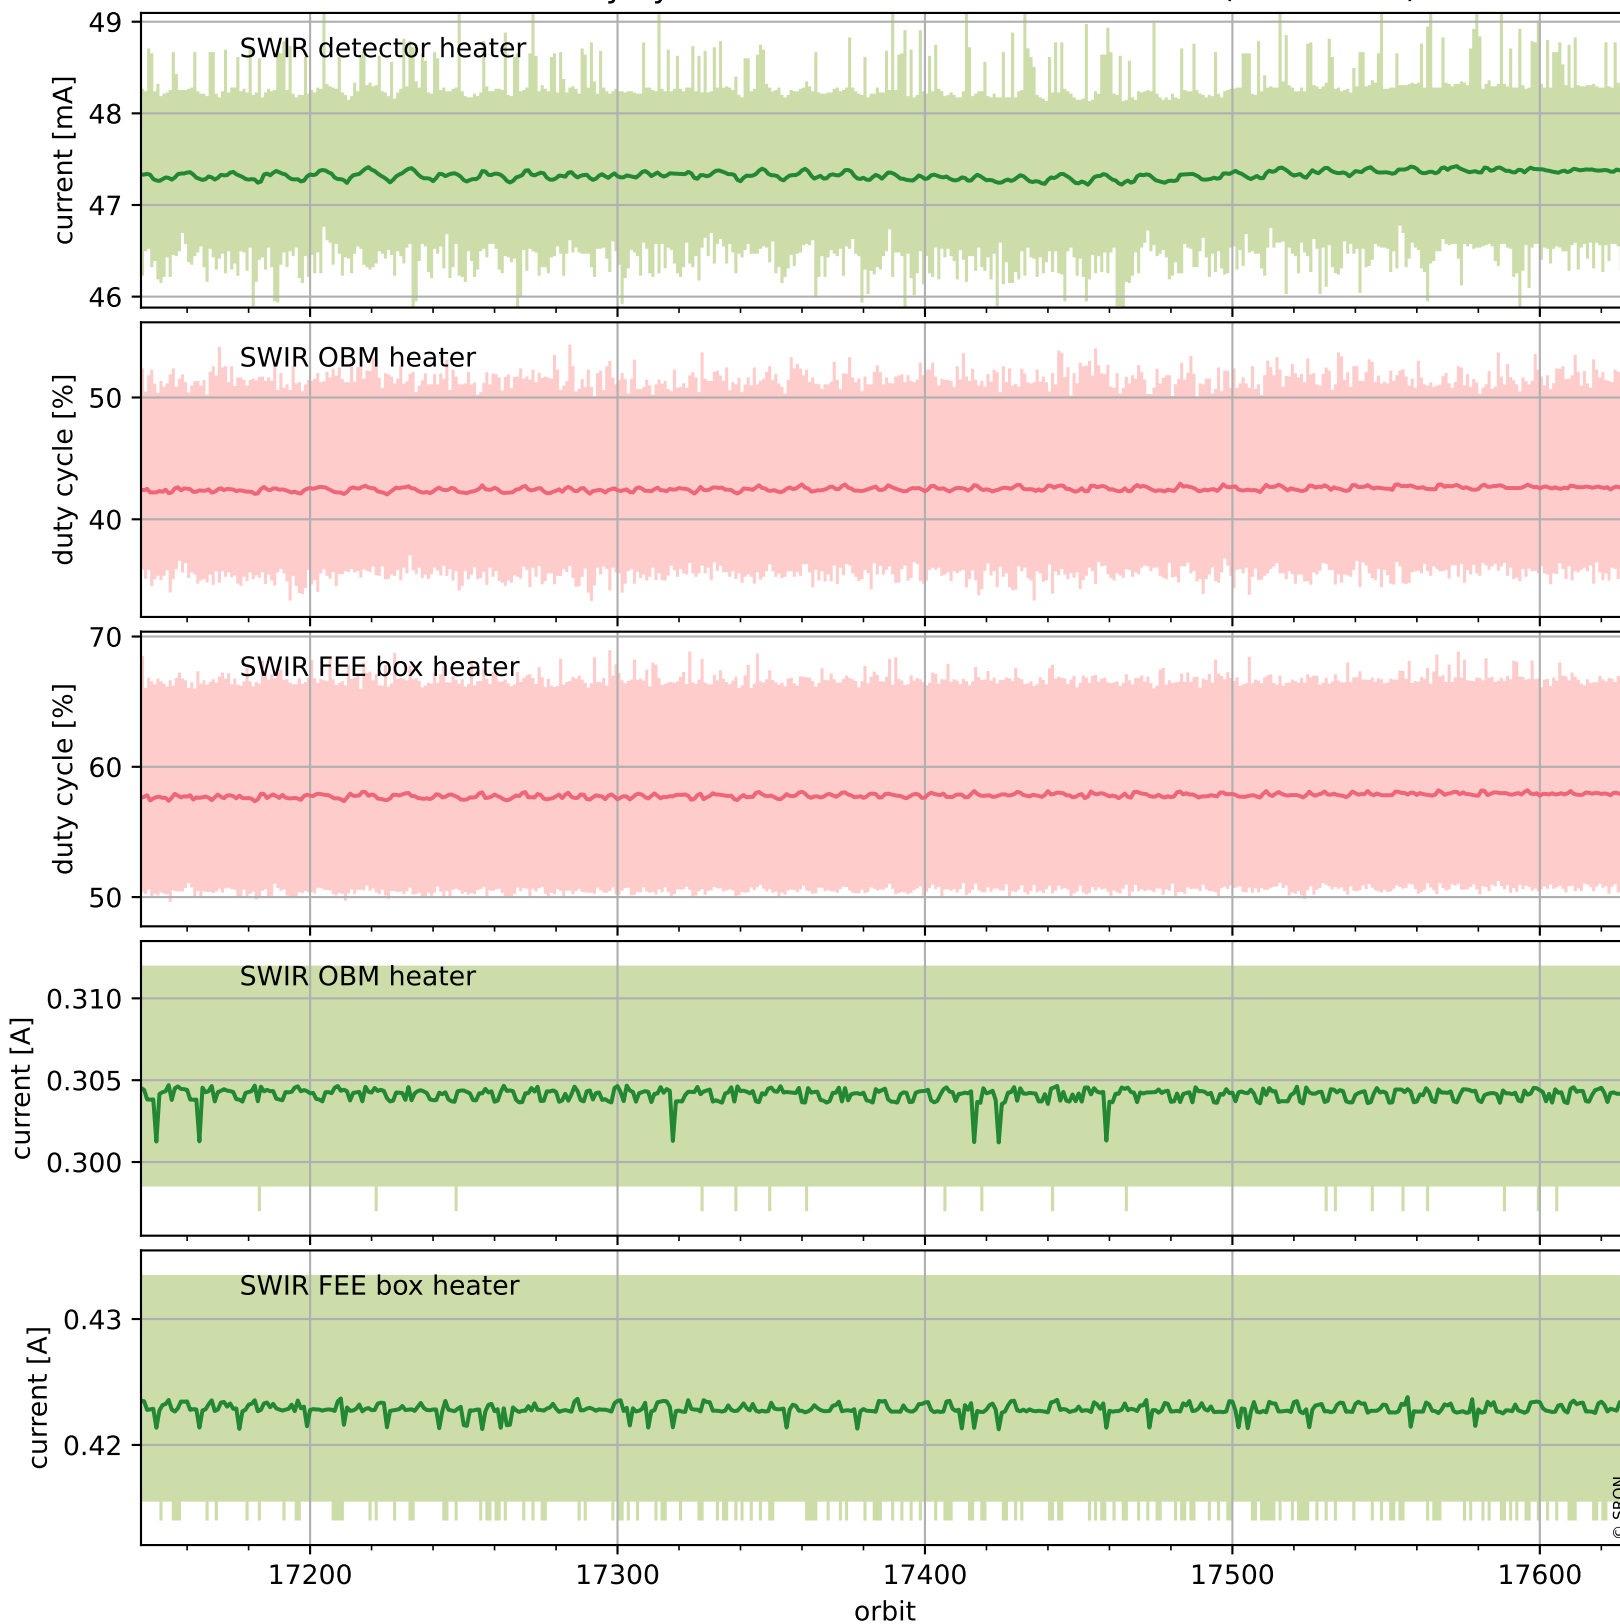

Tropomi SWIR housekeeping data

orbits : [17616, 17629]
coverage : 2021-03-08 / 2021-03-09
created : 2023-08-21T09:10:12

Temperature of sensors relevant for SWIR (one day)

Tropomi SWIR housekeeping data

orbits : [17145, 17629]
coverage : 2021-02-02 / 2021-03-09
created : 2023-08-21T09:10:12

Temperature of sensors relevant for SWIR (last month)

Tropomi SWIR housekeeping data

orbits : [17616, 17629]
coverage : 2021-03-08 / 2021-03-09
created : 2023-08-21T09:10:13

Current and duty cycle of 3 heaters relevant for SWIR (one day)

Tropomi SWIR housekeeping data

orbits : [17145, 17629]
coverage : 2021-02-02 / 2021-03-09
created : 2023-08-21T09:10:13

Current and duty cycle of 3 heaters relevant for SWIR (last month)

Tropomi SWIR housekeeping data

orbits : [17616, 17629]
coverage : 2021-03-08 / 2021-03-09
created : 2023-08-21T09:10:14

Temperature of sensors at the SWIR front-end electronics (one day)

Tropomi SWIR housekeeping data

orbits : [17145, 17629]
coverage : 2021-02-02 / 2021-03-09
created : 2023-08-21T09:10:14