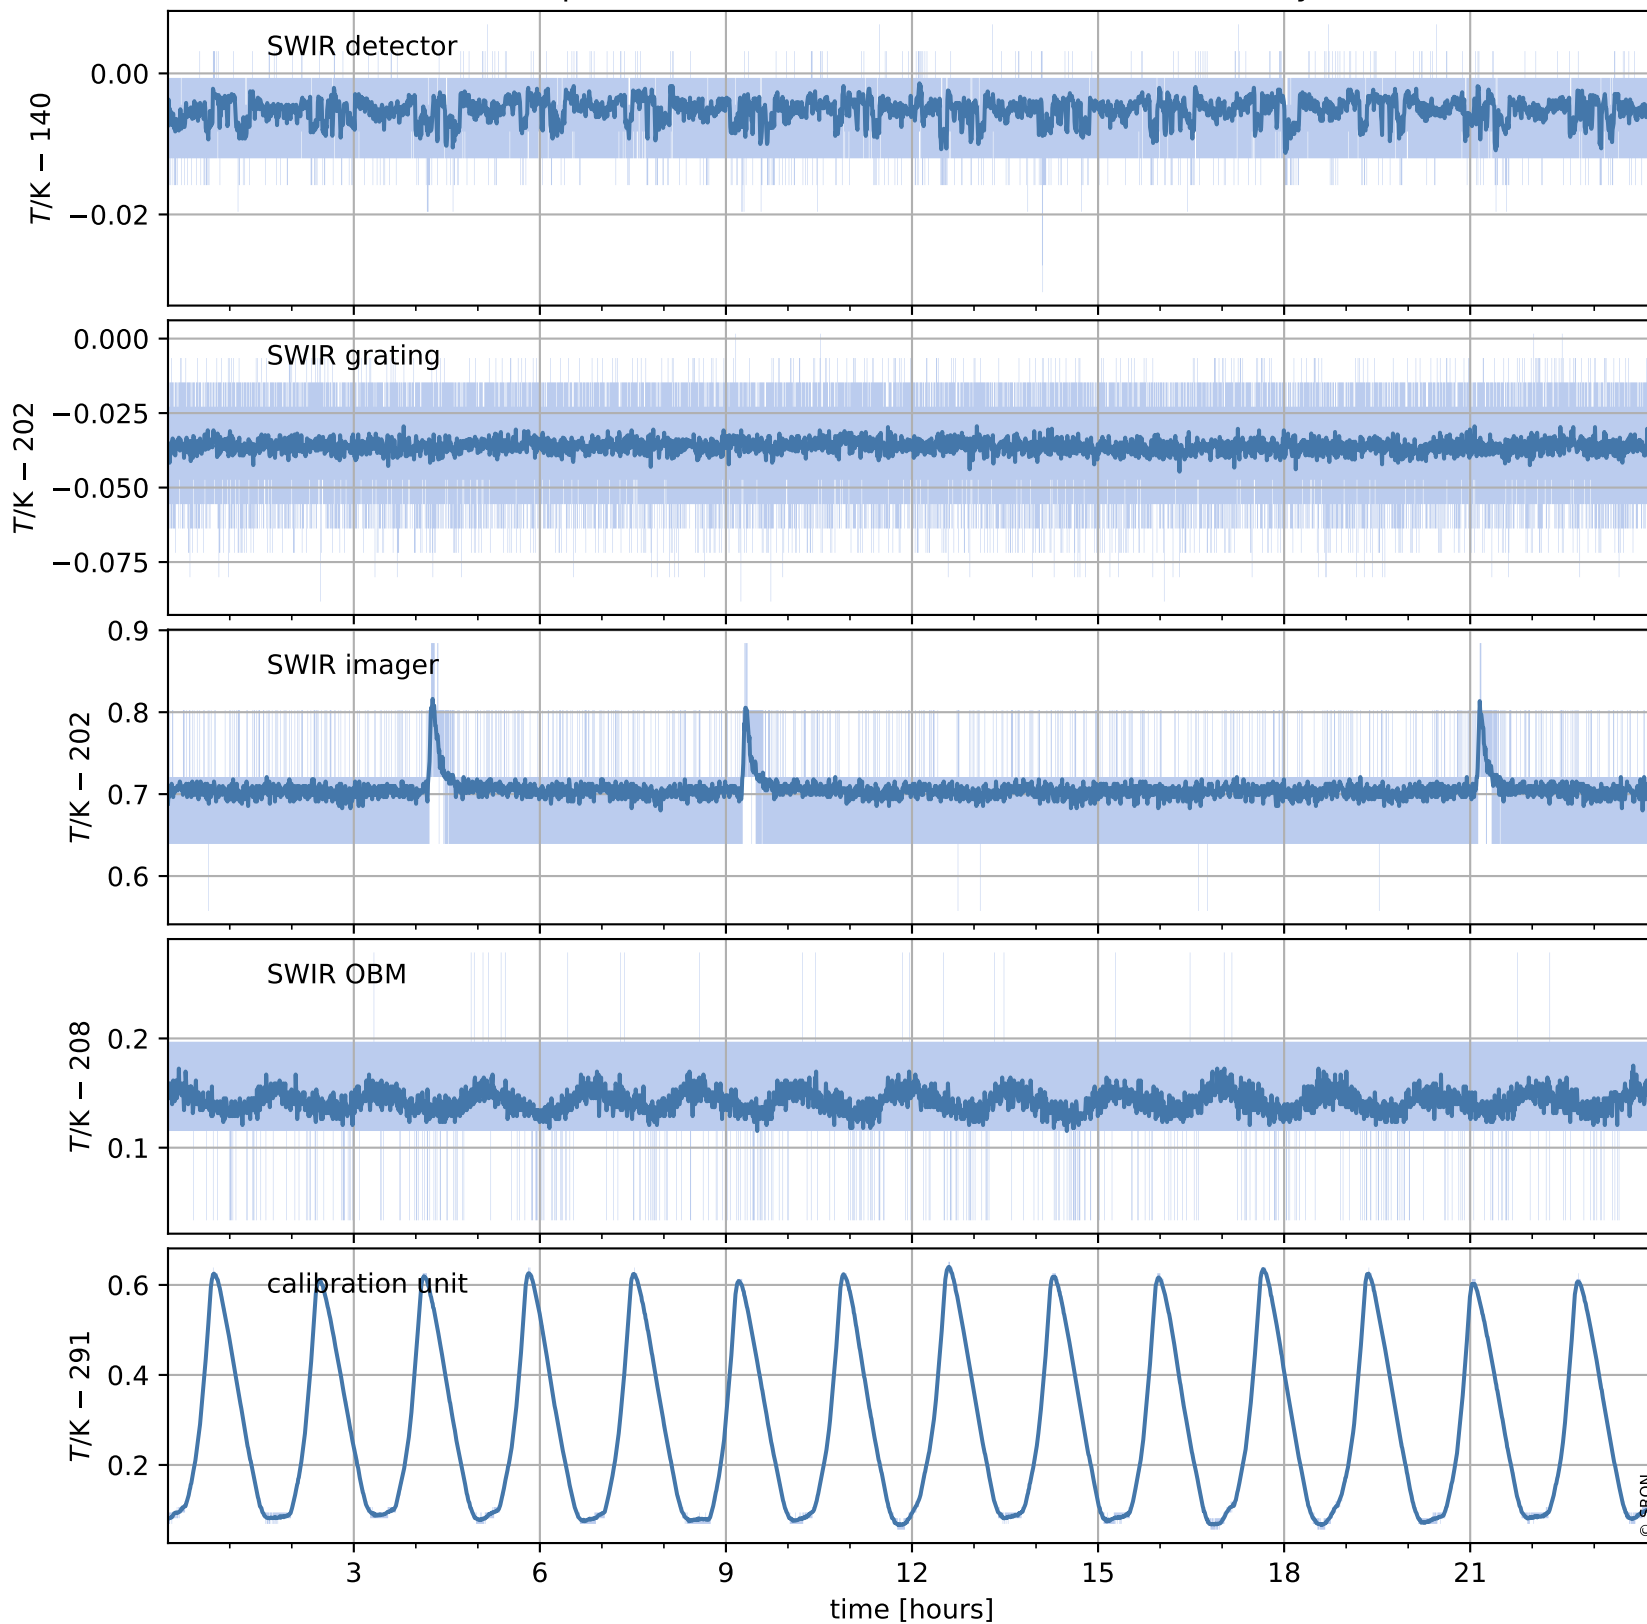

Tropomi SWIR housekeeping data

orbits : [17616, 17629]
coverage : 2021-03-08 / 2021-03-09
created : 2023-08-21T09:10:12

Temperature of sensors relevant for SWIR (one day)

Tropomi SWIR housekeeping data

orbits : [17145, 17629]
coverage : 2021-02-02 / 2021-03-09
created : 2023-08-21T09:10:12

Temperature of sensors relevant for SWIR (last month)

Tropomi SWIR housekeeping data

orbits : [17616, 17629]
coverage : 2021-03-08 / 2021-03-09
created : 2023-08-21T09:10:13

Current and duty cycle of 3 heaters relevant for SWIR (one day)

Tropomi SWIR housekeeping data

orbits : [17145, 17629]
coverage : 2021-02-02 / 2021-03-09
created : 2023-08-21T09:10:13

Current and duty cycle of 3 heaters relevant for SWIR (last month)

Tropomi SWIR housekeeping data