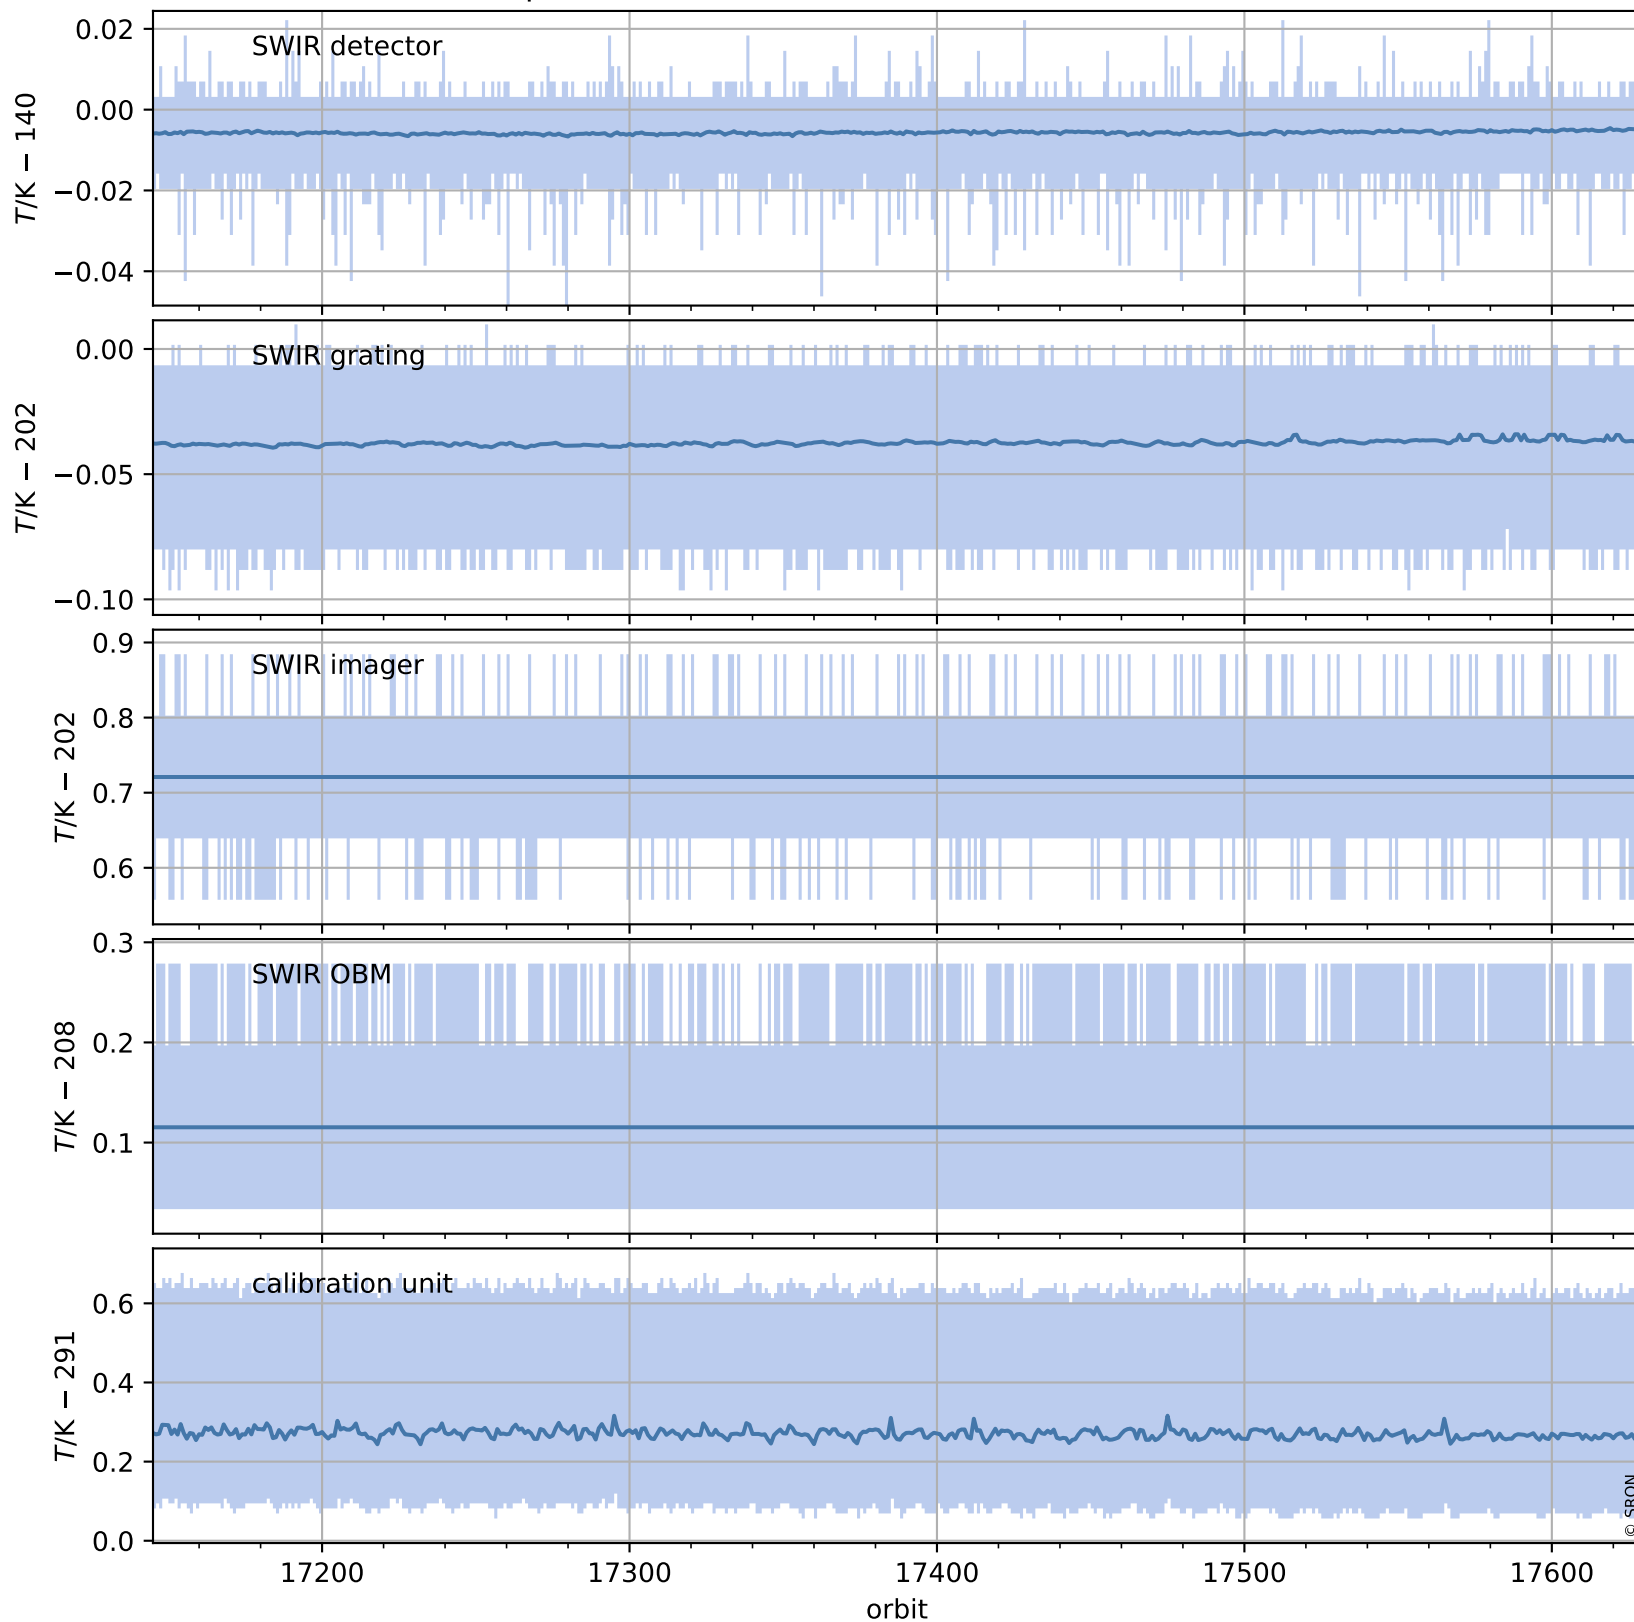

Tropomi SWIR housekeeping data

orbits : [17616, 17629]
coverage : 2021-03-08 / 2021-03-09
created : 2023-08-21T09:10:12

Temperature of sensors relevant for SWIR (one day)

Tropomi SWIR housekeeping data

orbits : [17145, 17629]
coverage : 2021-02-02 / 2021-03-09
created : 2023-08-21T09:10:12

Temperature of sensors relevant for SWIR (last month)

Tropomi SWIR housekeeping data

orbits : [17616, 17629]
coverage : 2021-03-08 / 2021-03-09
created : 2023-08-21T09:10:13

Current and duty cycle of 3 heaters relevant for SWIR (one day)

Tropomi SWIR housekeeping data

orbits : [17145, 17629]
coverage : 2021-02-02 / 2021-03-09
created : 2023-08-21T09:10:13

Current and duty cycle of 3 heaters relevant for SWIR (last month)

Tropomi SWIR housekeeping data

orbits : [17616, 17629]
coverage : 2021-03-08 / 2021-03-09
created : 2023-08-21T09:10:14

Temperature of sensors at the SWIR front-end electronics (one day)

Tropomi SWIR housekeeping data

orbits : [17145, 17629]
coverage : 2021-02-02 / 2021-03-09
created : 2023-08-21T09:10:14