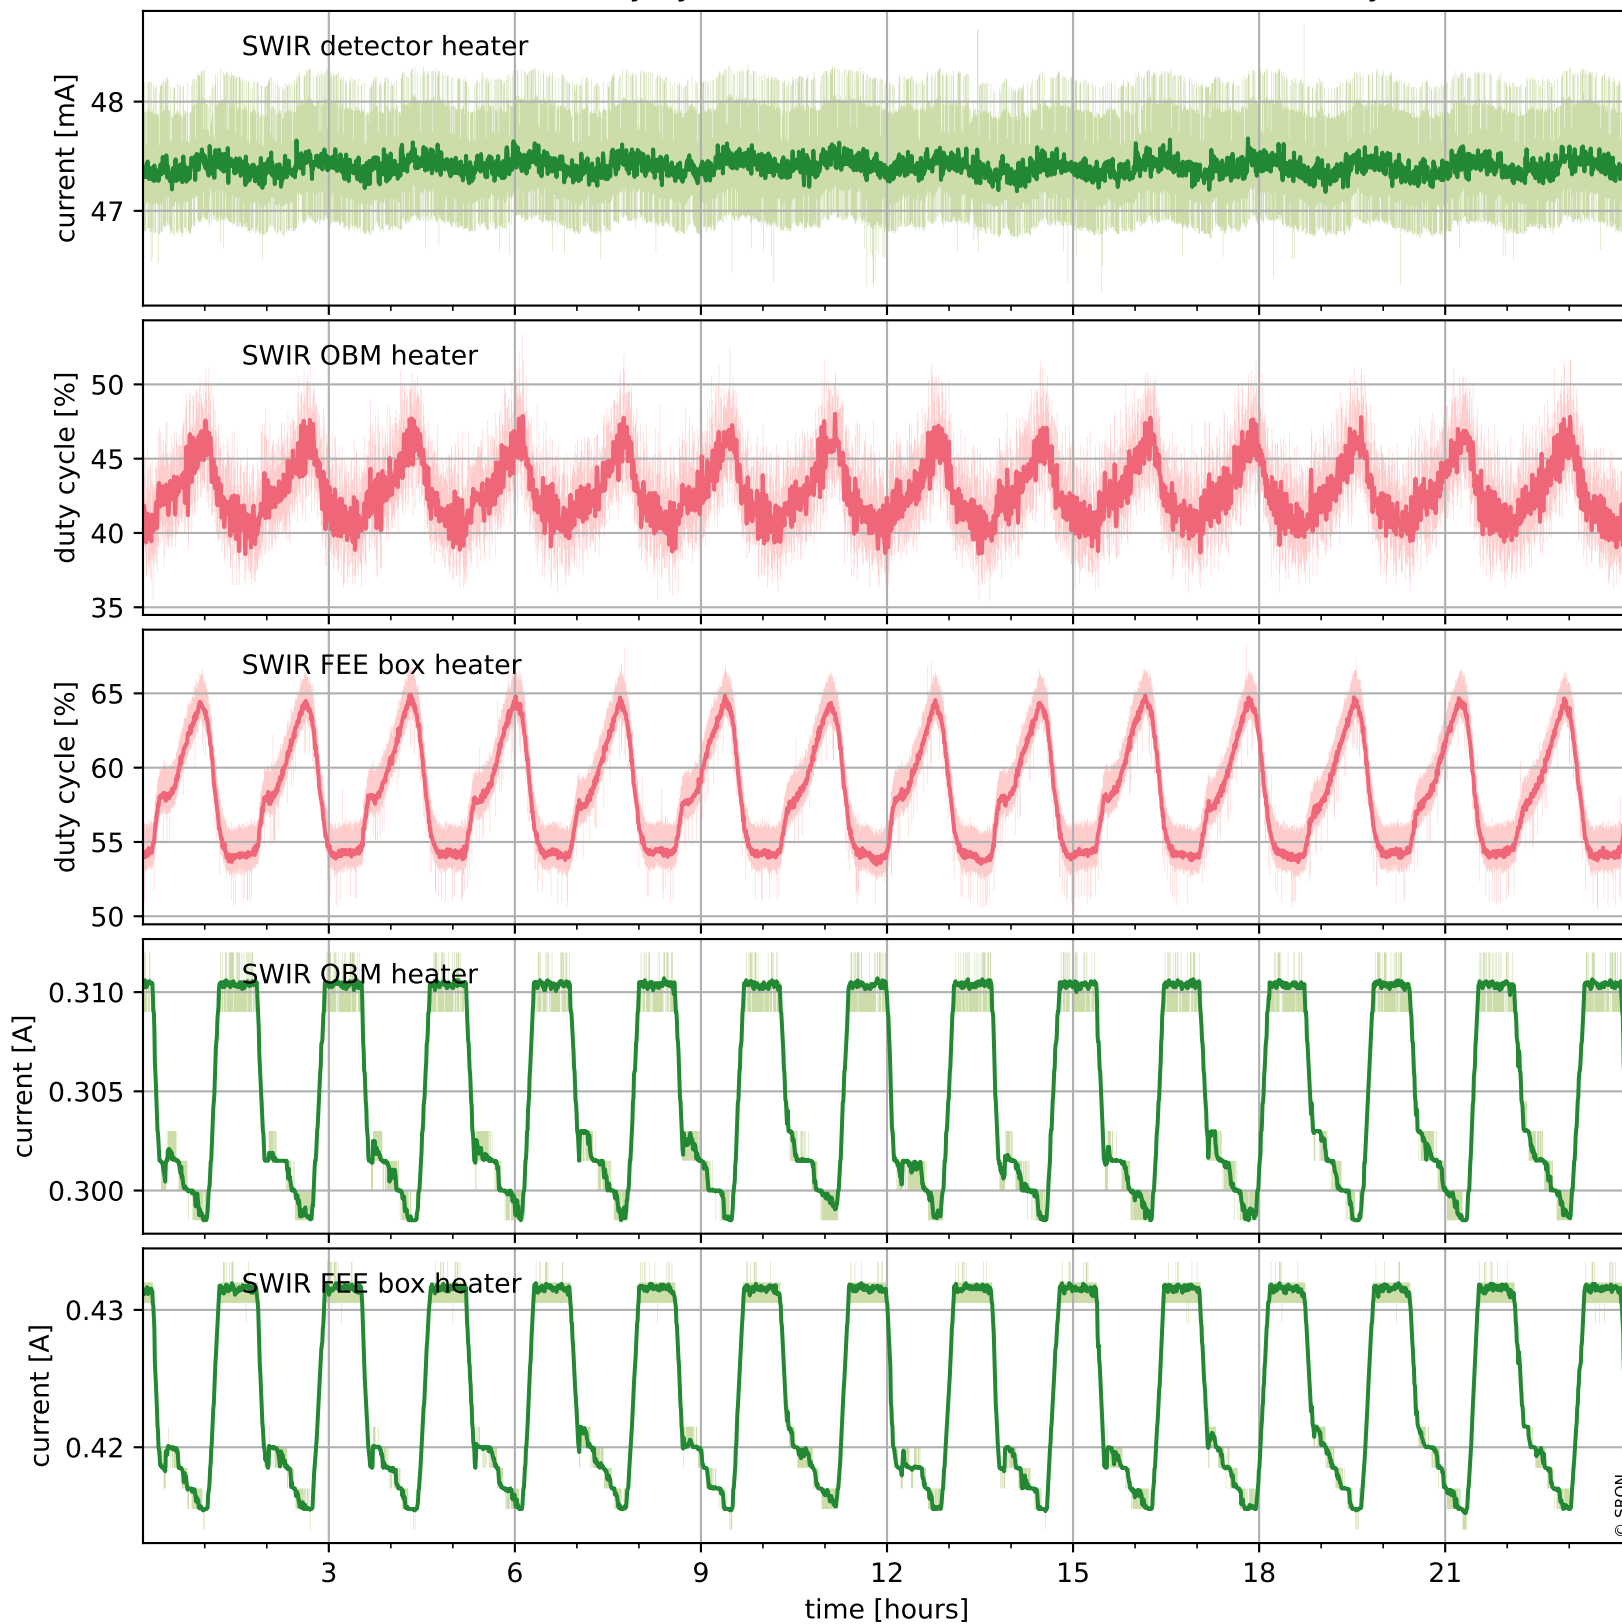

Tropomi SWIR housekeeping data

orbits : [17630, 17643]
coverage : 2021-03-09 / 2021-03-10
created : 2023-08-21T09:10:14

Temperature of sensors relevant for SWIR (one day)

Tropomi SWIR housekeeping data

orbits : [17159, 17643]
coverage : 2021-02-03 / 2021-03-10
created : 2023-08-21T09:10:15

Temperature of sensors relevant for SWIR (last month)

Tropomi SWIR housekeeping data

orbits : [17630, 17643]
coverage : 2021-03-09 / 2021-03-10
created : 2023-08-21T09:10:15

Current and duty cycle of 3 heaters relevant for SWIR (one day)

Tropomi SWIR housekeeping data

orbits : [17159, 17643]
coverage : 2021-02-03 / 2021-03-10
created : 2023-08-21T09:10:16

Current and duty cycle of 3 heaters relevant for SWIR (last month)

Tropomi SWIR housekeeping data

orbits : [17630, 17643]
coverage : 2021-03-09 / 2021-03-10
created : 2023-08-21T09:10:16

Temperature of sensors at the SWIR front-end electronics (one day)

Tropomi SWIR housekeeping data

orbits : [17159, 17643]
coverage : 2021-02-03 / 2021-03-10
created : 2023-08-21T09:10:16