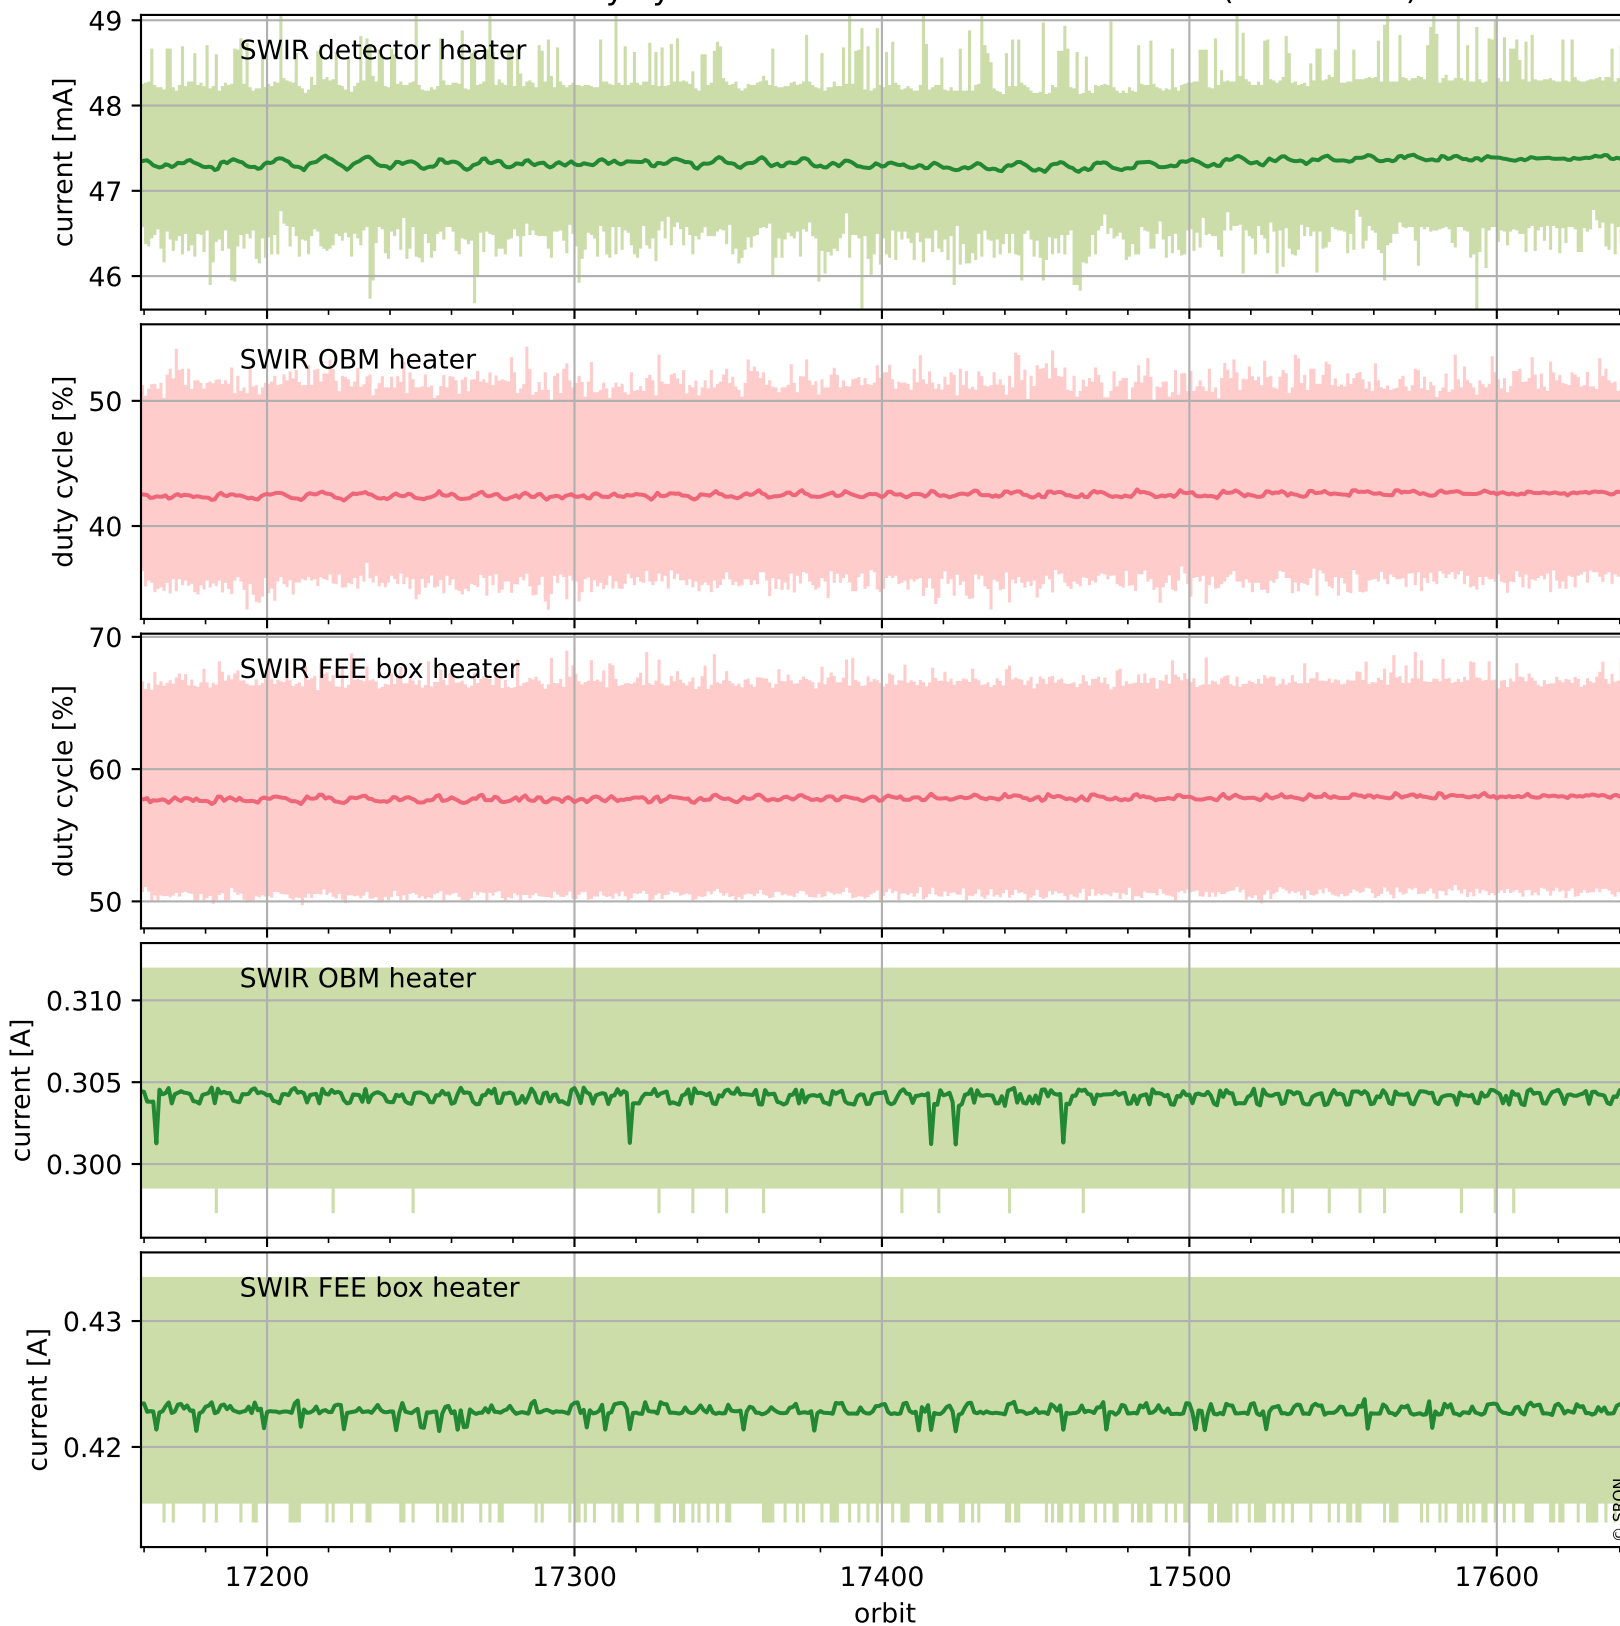

Tropomi SWIR housekeeping data

orbits : [17630, 17643]
coverage : 2021-03-09 / 2021-03-10
created : 2023-08-21T09:10:14

Temperature of sensors relevant for SWIR (one day)

Tropomi SWIR housekeeping data

orbits : [17159, 17643]
coverage : 2021-02-03 / 2021-03-10
created : 2023-08-21T09:10:15

Temperature of sensors relevant for SWIR (last month)

Tropomi SWIR housekeeping data

orbits : [17630, 17643]
coverage : 2021-03-09 / 2021-03-10
created : 2023-08-21T09:10:15

Current and duty cycle of 3 heaters relevant for SWIR (one day)

Tropomi SWIR housekeeping data

orbits : [17159, 17643]
coverage : 2021-02-03 / 2021-03-10
created : 2023-08-21T09:10:16

Current and duty cycle of 3 heaters relevant for SWIR (last month)

Tropomi SWIR housekeeping data

orbits : [17630, 17643]
coverage : 2021-03-09 / 2021-03-10
created : 2023-08-21T09:10:16

Temperature of sensors at the SWIR front-end electronics (one day)

Tropomi SWIR housekeeping data

orbits : [17159, 17643]
coverage : 2021-02-03 / 2021-03-10
created : 2023-08-21T09:10:16