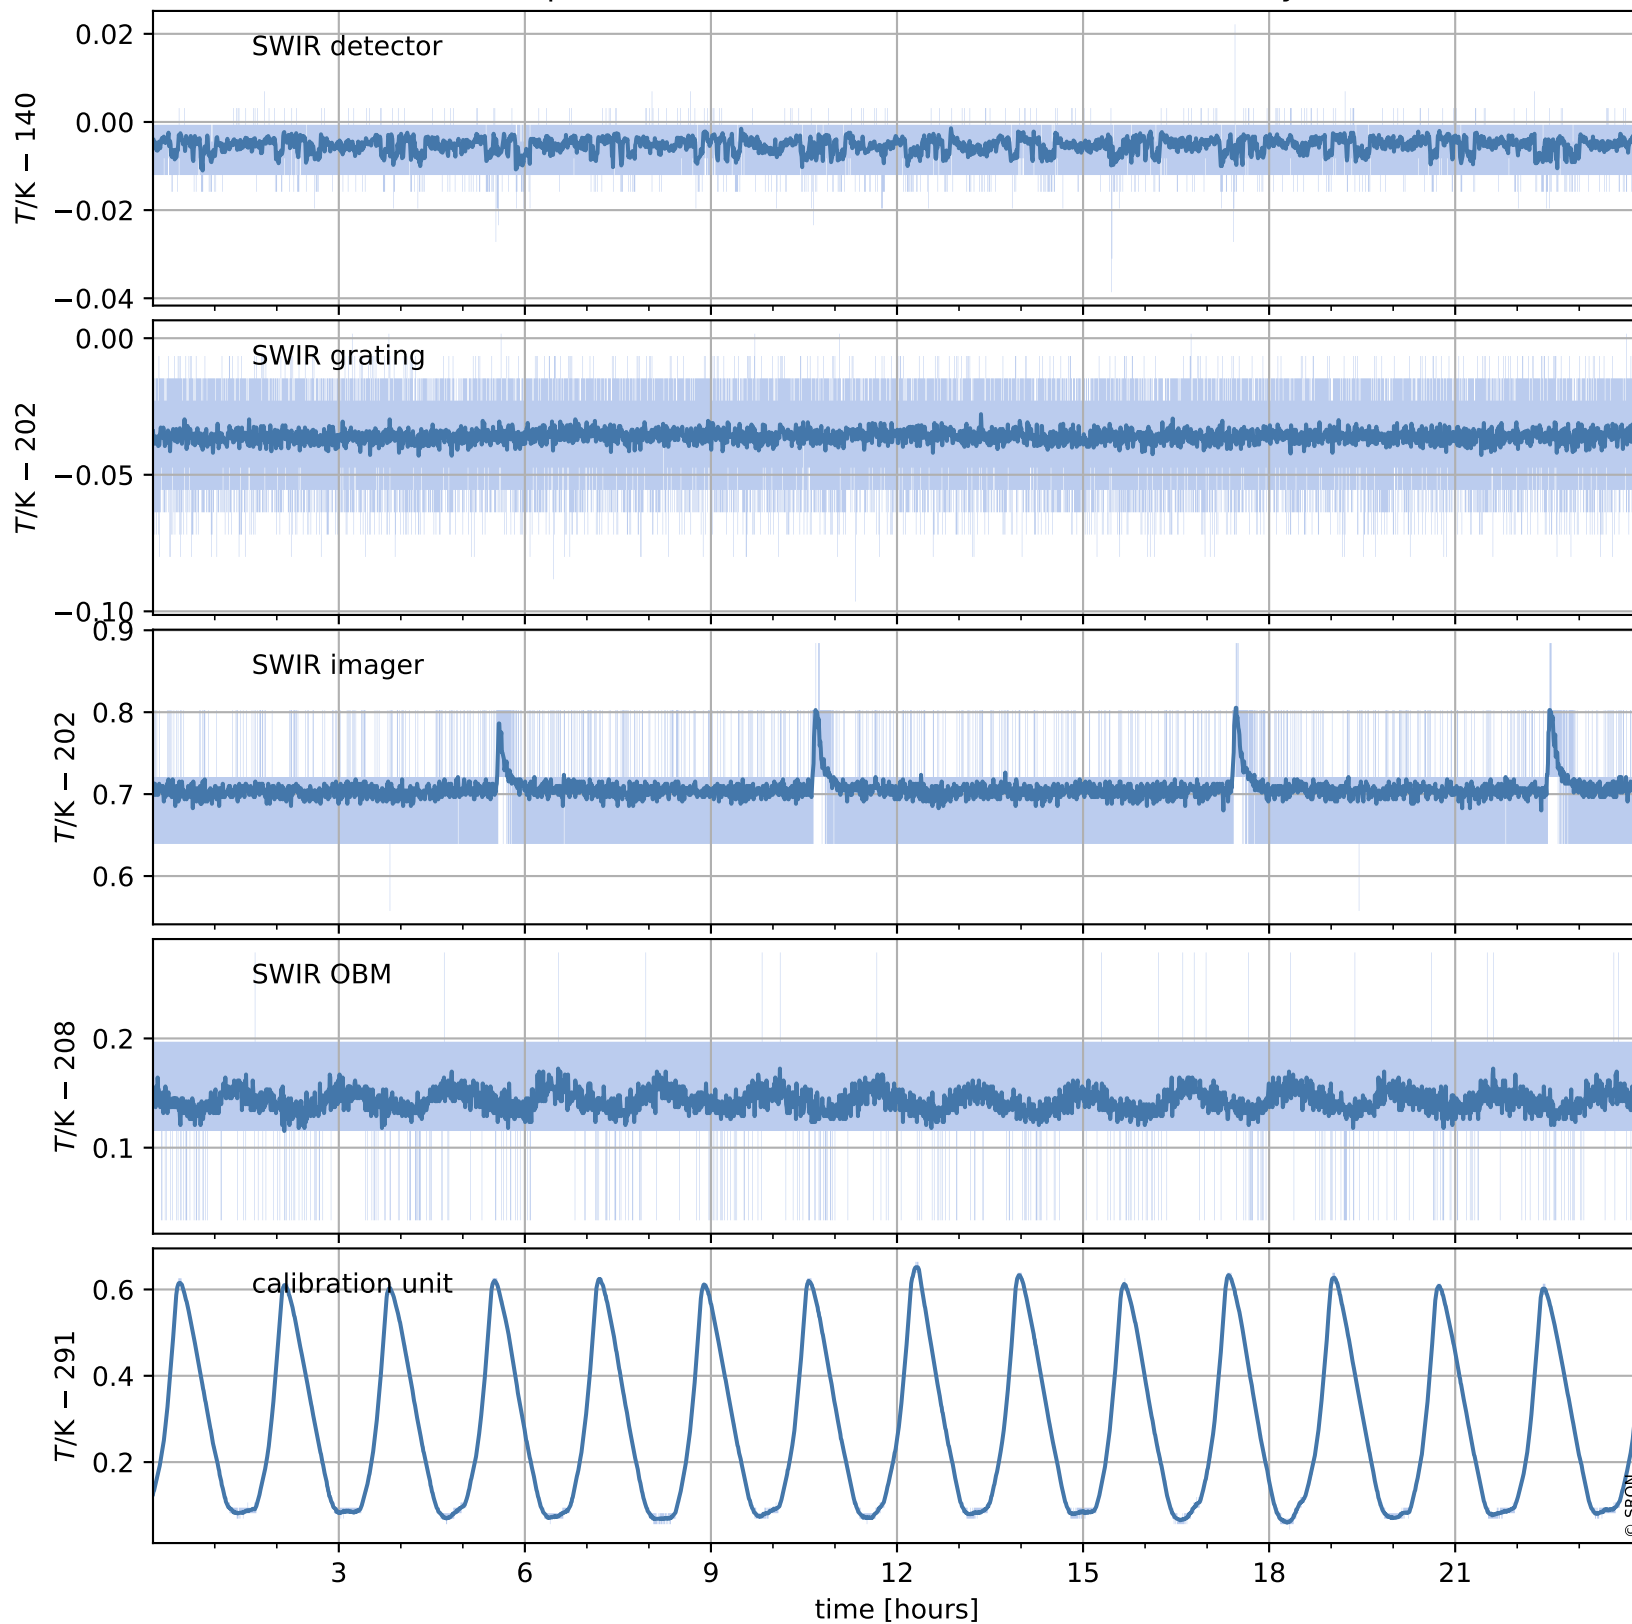

Tropomi SWIR housekeeping data

orbits : [17630, 17643]
coverage : 2021-03-09 / 2021-03-10
created : 2023-08-21T09:10:14

Temperature of sensors relevant for SWIR (one day)

Tropomi SWIR housekeeping data

orbits : [17159, 17643]
coverage : 2021-02-03 / 2021-03-10
created : 2023-08-21T09:10:15

Temperature of sensors relevant for SWIR (last month)

Tropomi SWIR housekeeping data

orbits : [17630, 17643]
coverage : 2021-03-09 / 2021-03-10
created : 2023-08-21T09:10:15

Current and duty cycle of 3 heaters relevant for SWIR (one day)

Tropomi SWIR housekeeping data

orbits : [17159, 17643]
coverage : 2021-02-03 / 2021-03-10
created : 2023-08-21T09:10:16

Current and duty cycle of 3 heaters relevant for SWIR (last month)

Tropomi SWIR housekeeping data