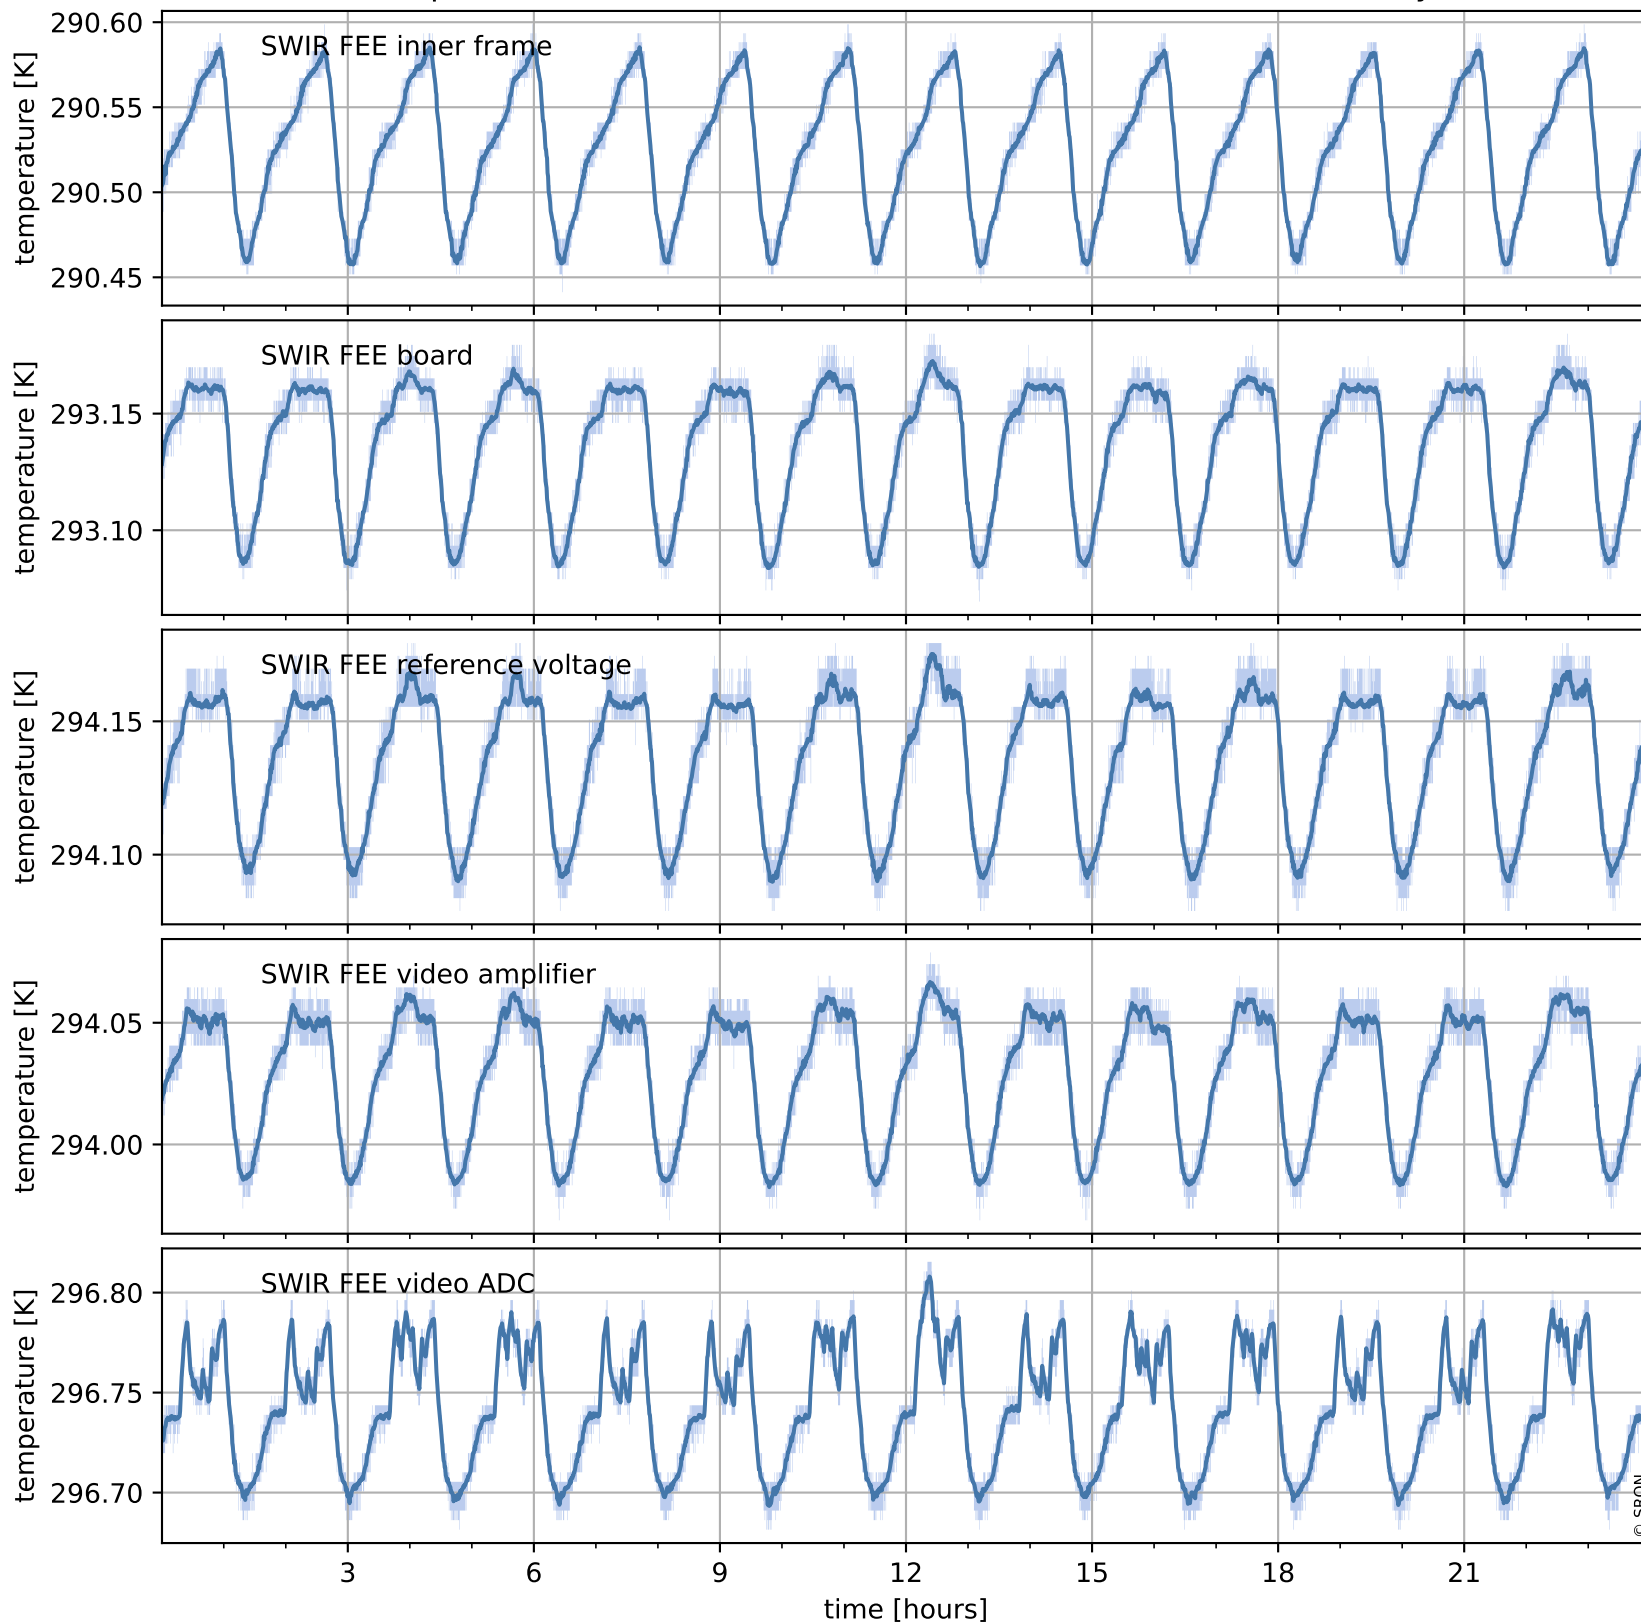

Tropomi SWIR housekeeping data

orbits : [17630, 17643]
coverage : 2021-03-09 / 2021-03-10
created : 2023-08-21T09:10:14

Temperature of sensors relevant for SWIR (one day)

Tropomi SWIR housekeeping data

orbits : [17159, 17643]
coverage : 2021-02-03 / 2021-03-10
created : 2023-08-21T09:10:15

Temperature of sensors relevant for SWIR (last month)

Tropomi SWIR housekeeping data

orbits : [17630, 17643]
coverage : 2021-03-09 / 2021-03-10
created : 2023-08-21T09:10:15

Current and duty cycle of 3 heaters relevant for SWIR (one day)

Tropomi SWIR housekeeping data

orbits : [17159, 17643]
coverage : 2021-02-03 / 2021-03-10
created : 2023-08-21T09:10:16

Current and duty cycle of 3 heaters relevant for SWIR (last month)

Tropomi SWIR housekeeping data

orbits : [17630, 17643]
coverage : 2021-03-09 / 2021-03-10
created : 2023-08-21T09:10:16

Temperature of sensors at the SWIR front-end electronics (one day)

Tropomi SWIR housekeeping data

orbits : [17159, 17643]
coverage : 2021-02-03 / 2021-03-10
created : 2023-08-21T09:10:16