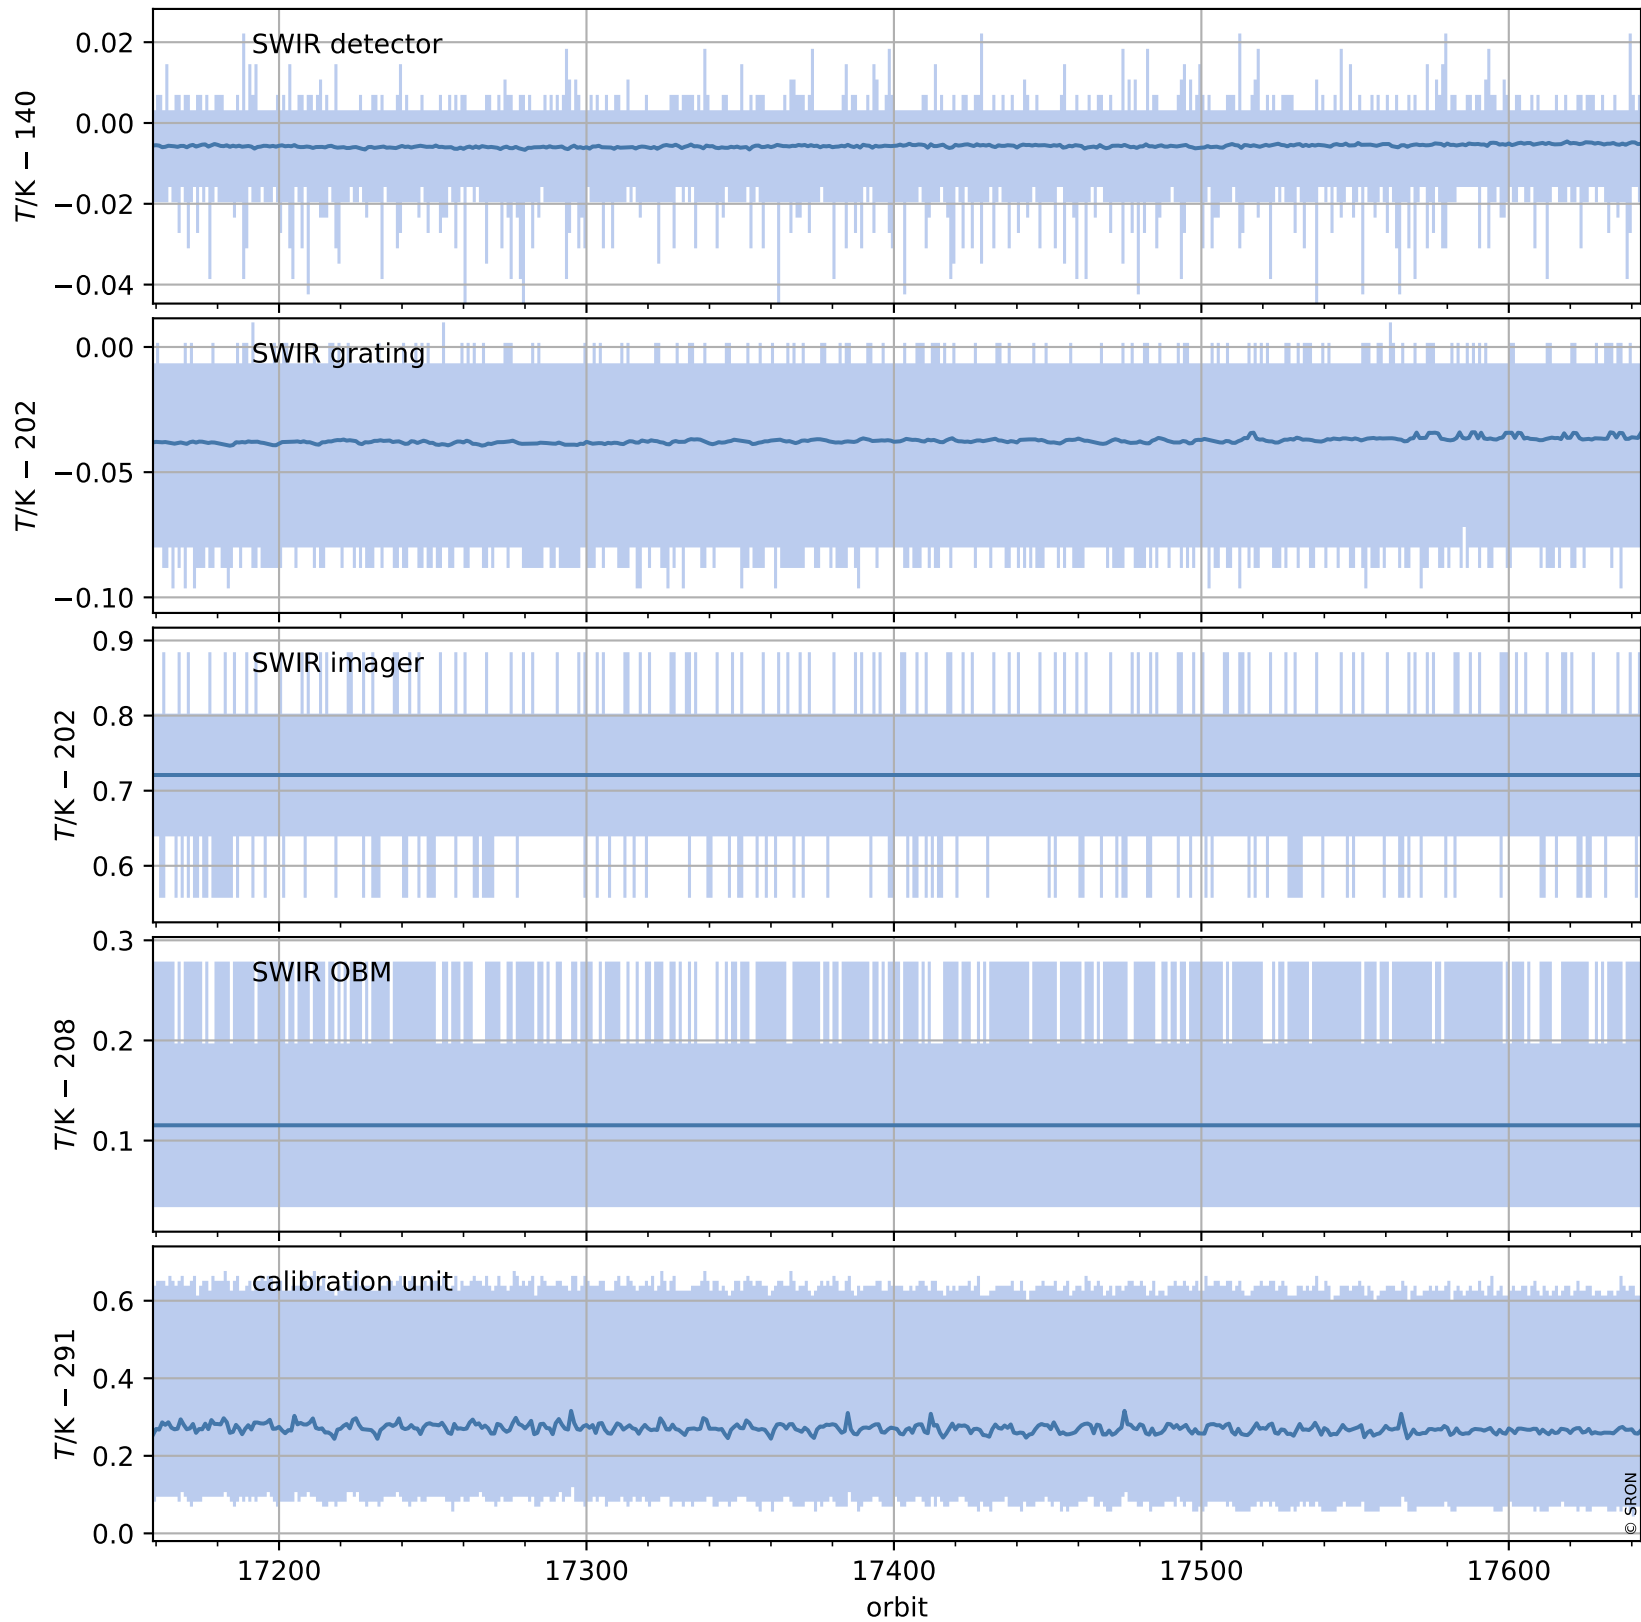

Tropomi SWIR housekeeping data

orbits : [17630, 17643]
coverage : 2021-03-09 / 2021-03-10
created : 2023-08-21T09:10:14

Temperature of sensors relevant for SWIR (one day)

Tropomi SWIR housekeeping data

orbits : [17159, 17643]
coverage : 2021-02-03 / 2021-03-10
created : 2023-08-21T09:10:15

Temperature of sensors relevant for SWIR (last month)

Tropomi SWIR housekeeping data

orbits : [17630, 17643]
coverage : 2021-03-09 / 2021-03-10
created : 2023-08-21T09:10:15

Current and duty cycle of 3 heaters relevant for SWIR (one day)

Tropomi SWIR housekeeping data

orbits : [17159, 17643]
coverage : 2021-02-03 / 2021-03-10
created : 2023-08-21T09:10:16

Current and duty cycle of 3 heaters relevant for SWIR (last month)

Tropomi SWIR housekeeping data

orbits : [17630, 17643]
coverage : 2021-03-09 / 2021-03-10
created : 2023-08-21T09:10:16

Temperature of sensors at the SWIR front-end electronics (one day)

Tropomi SWIR housekeeping data

orbits : [17159, 17643]
coverage : 2021-02-03 / 2021-03-10
created : 2023-08-21T09:10:16