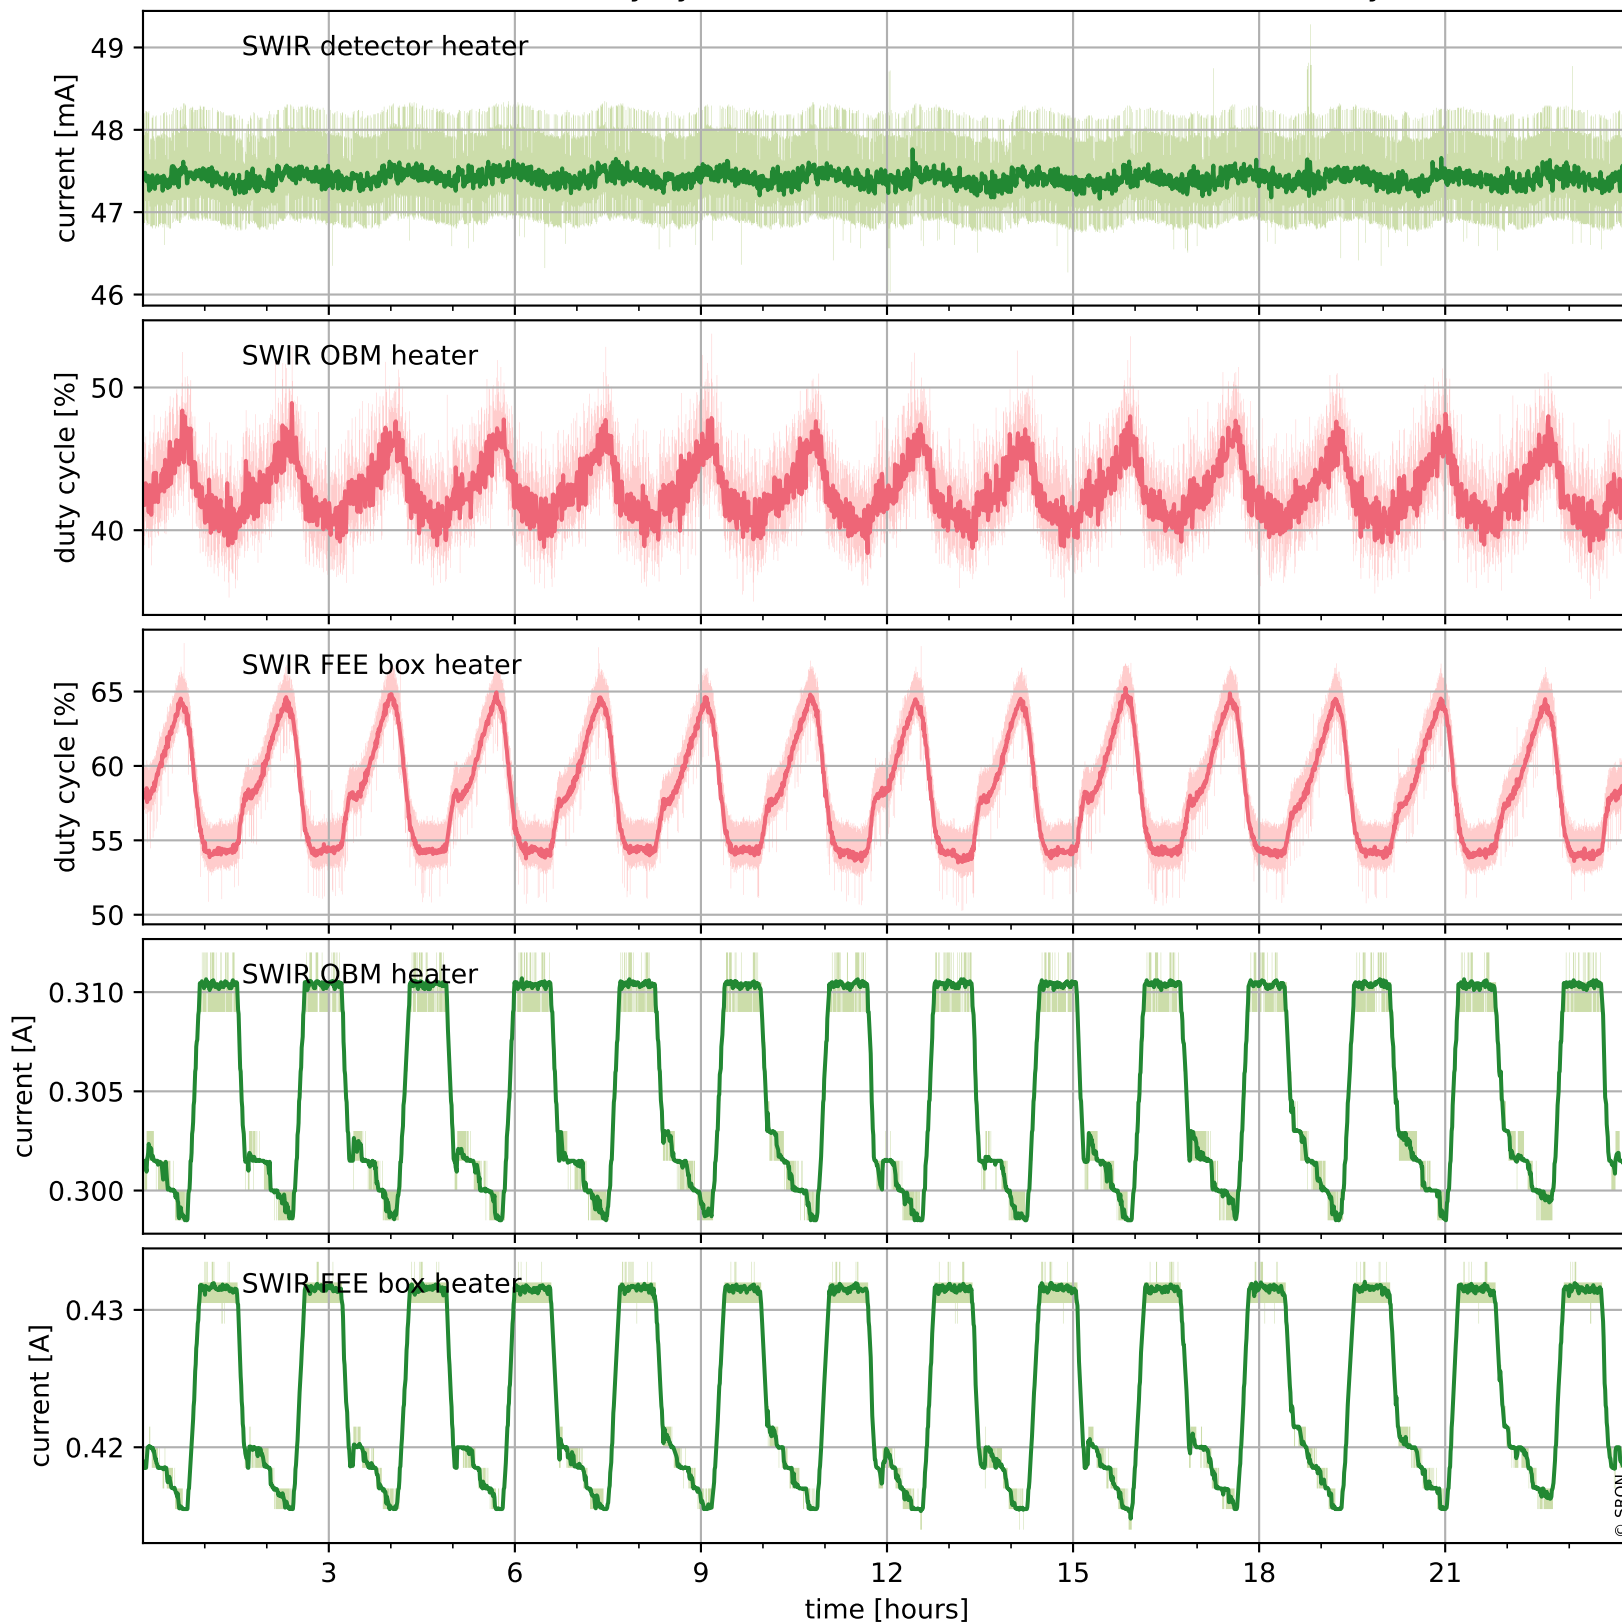

Tropomi SWIR housekeeping data

orbits : [17644, 17657]
coverage : 2021-03-10 / 2021-03-11
created : 2023-08-21T09:10:17

Current and duty cycle of 3 heaters relevant for SWIR (one day)