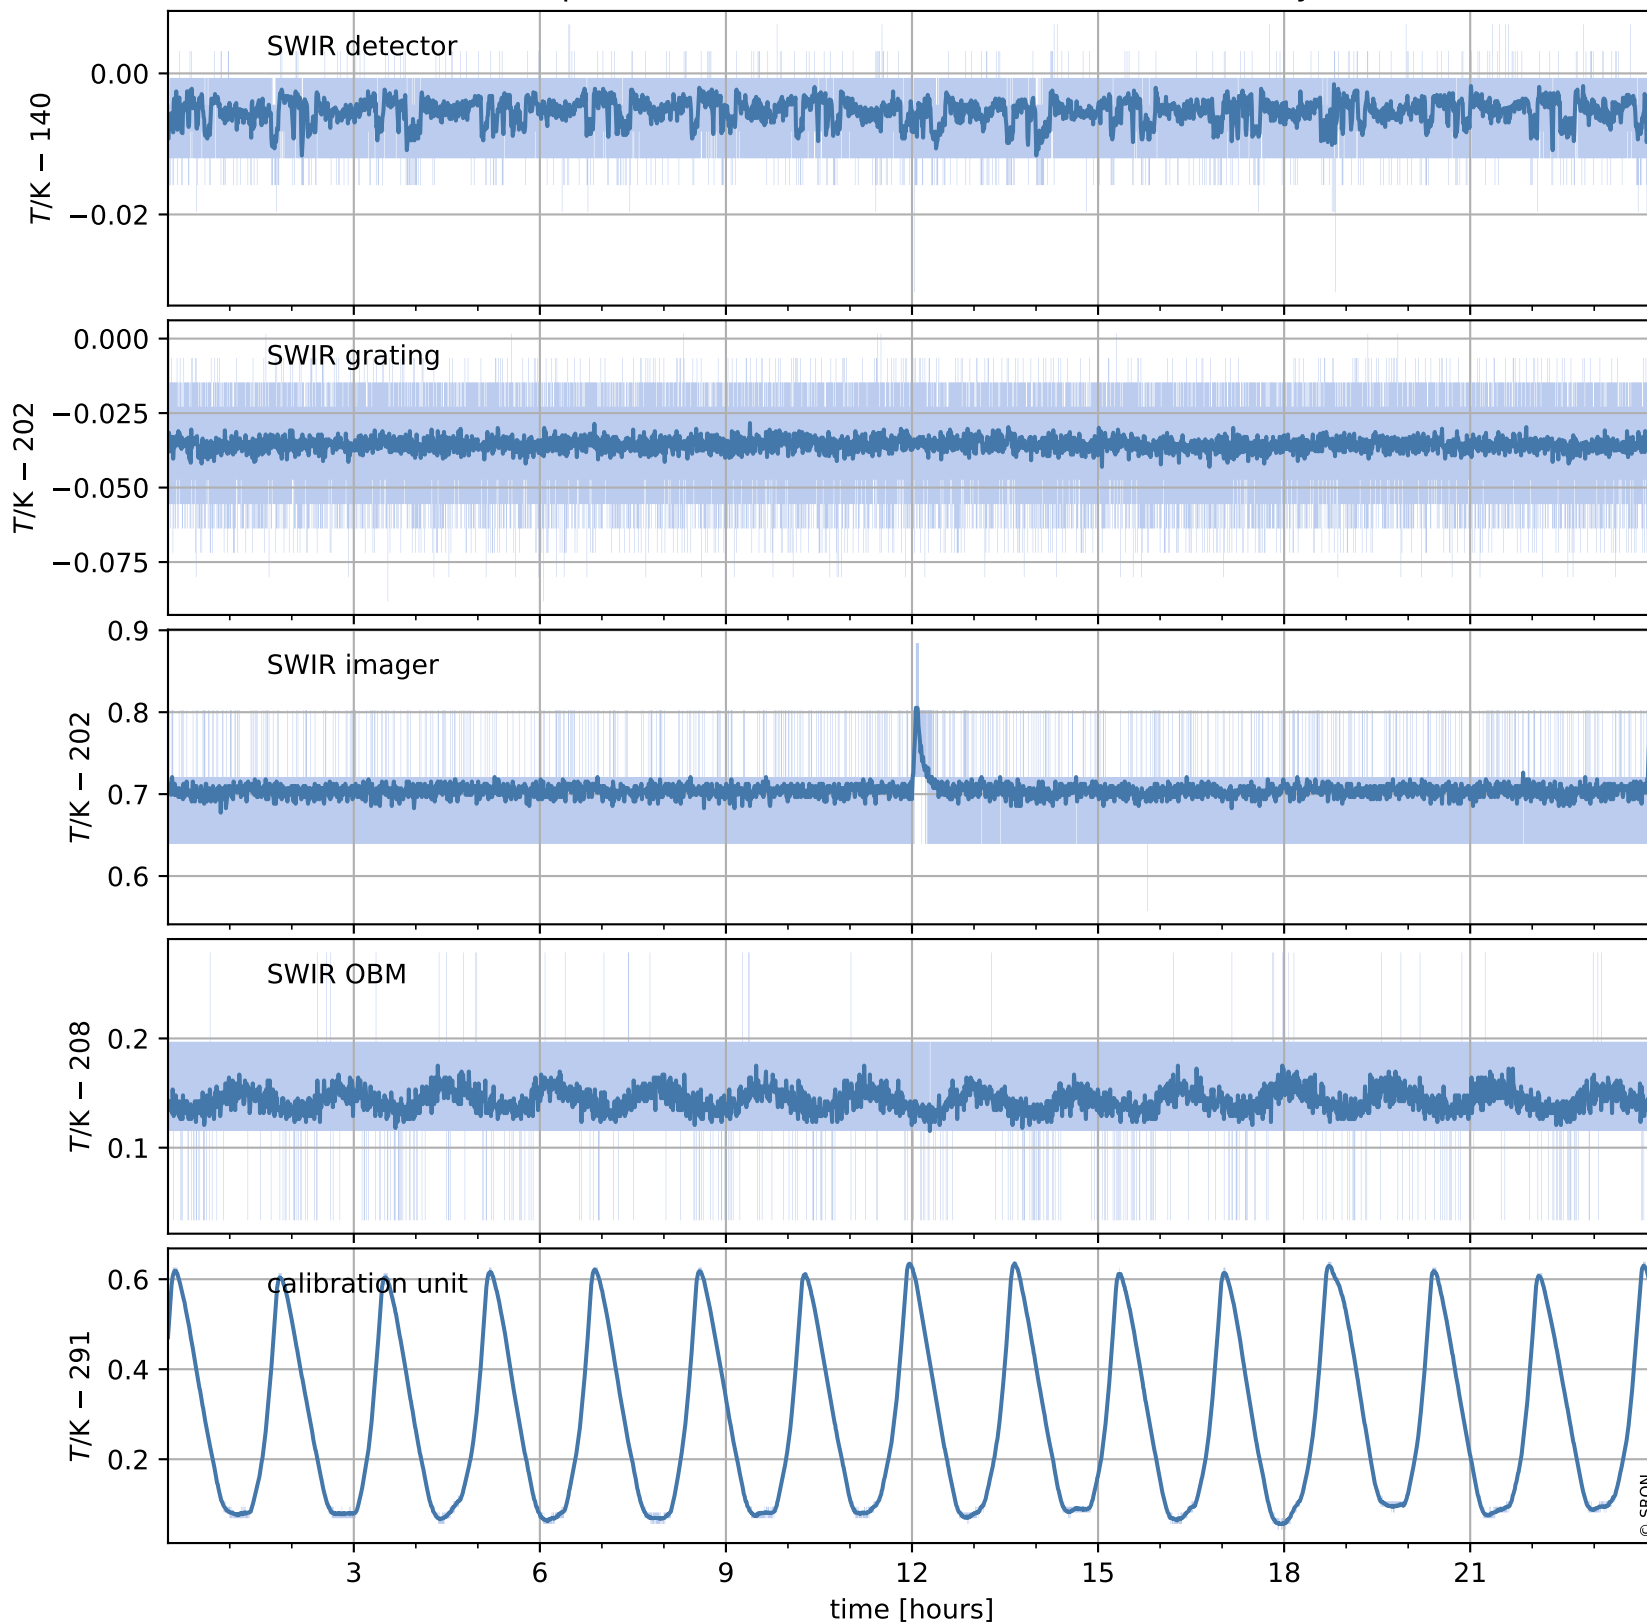

# Tropomi SWIR housekeeping data

orbits : [17644, 17657]  
coverage : 2021-03-10 / 2021-03-11  
created : 2023-08-21T09:10:17

## Temperature of sensors relevant for SWIR (one day)

## Temperature of sensors relevant for SWIR (last month)