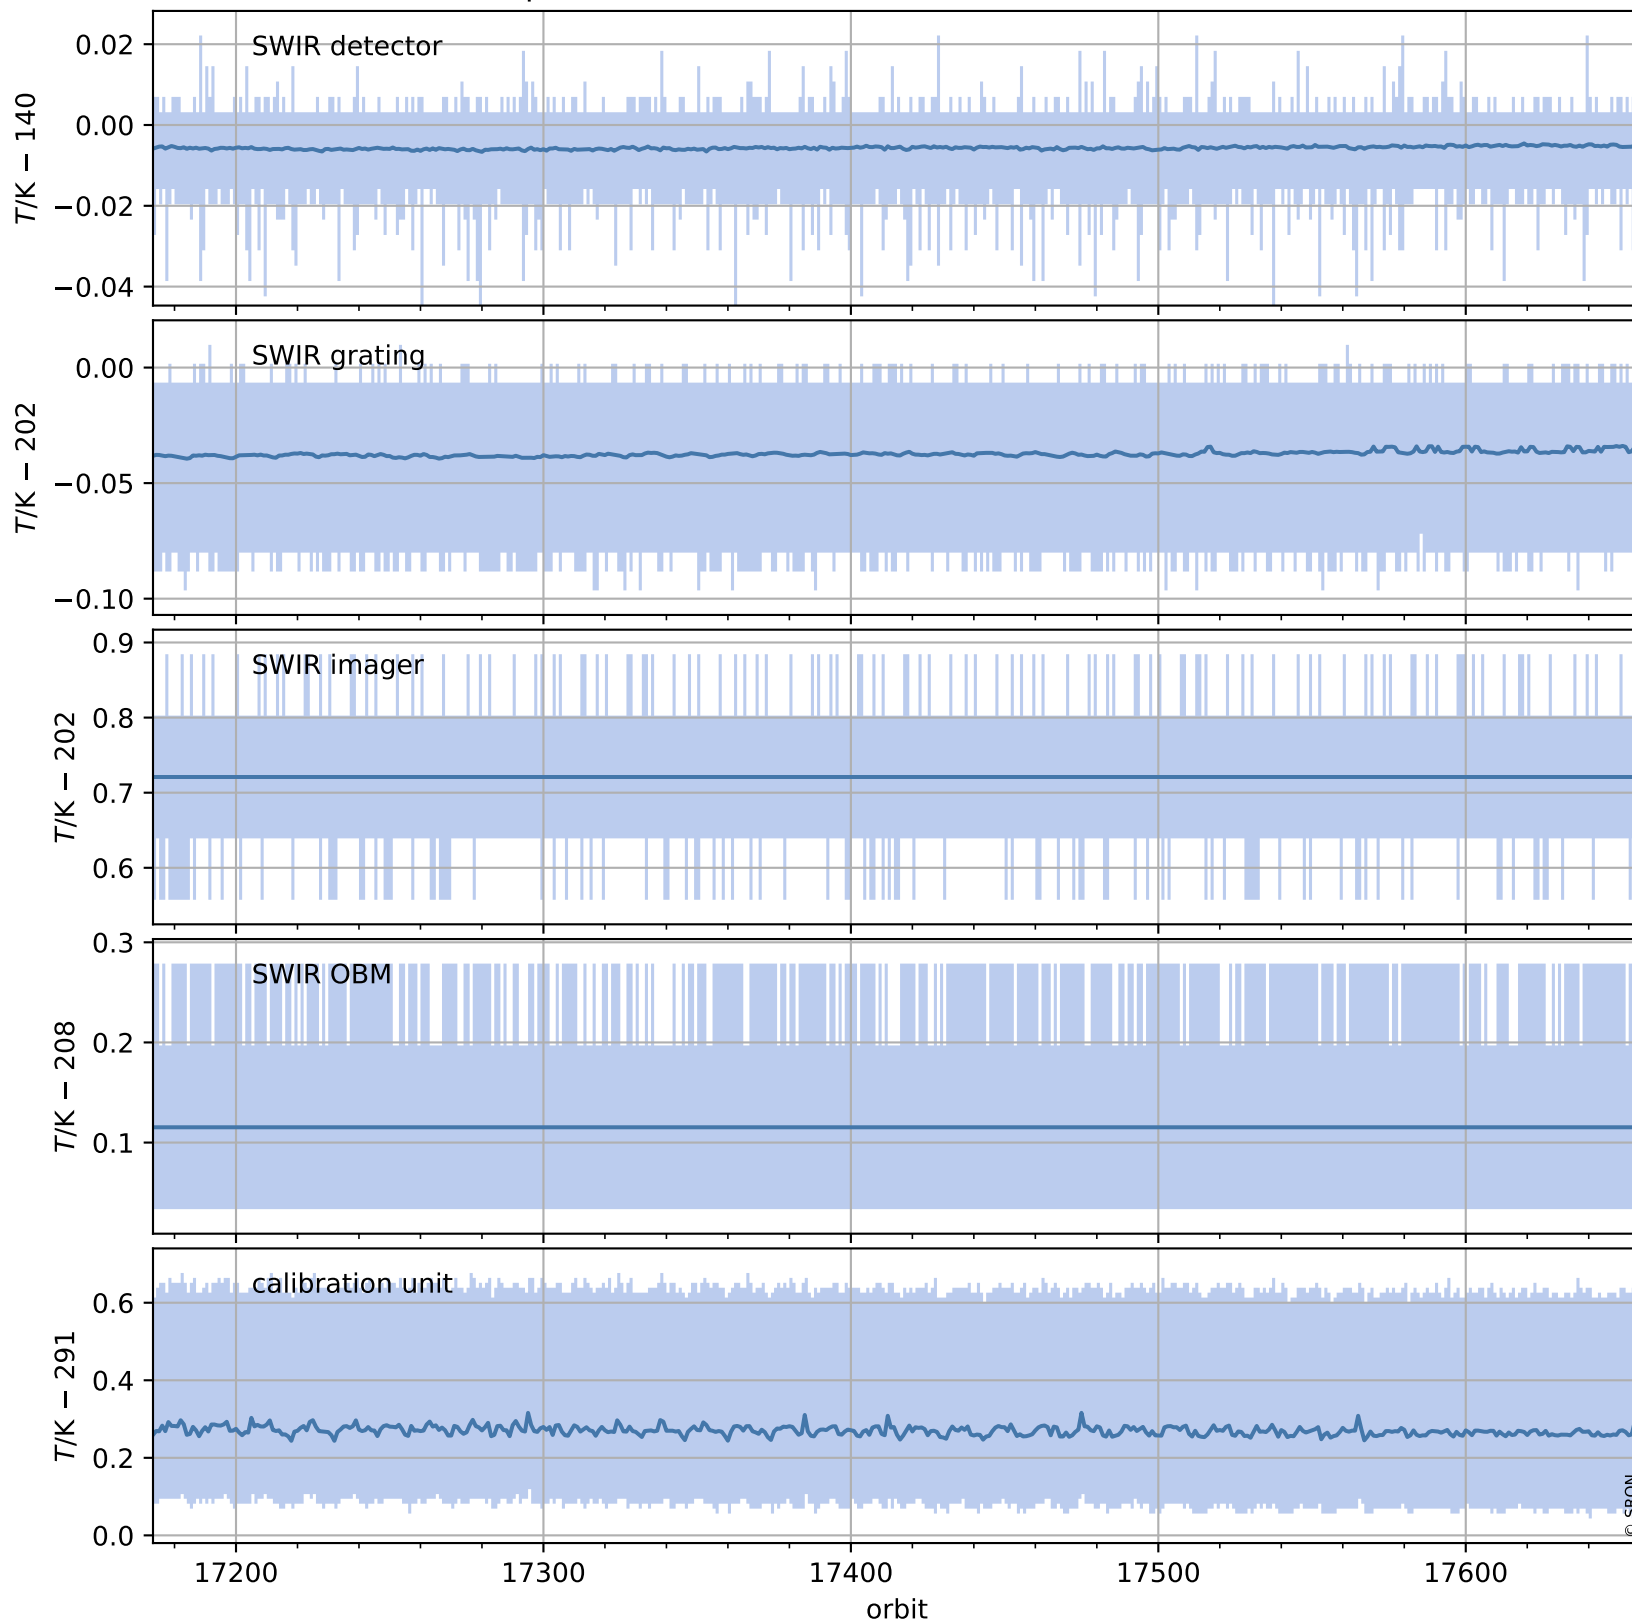

# Tropomi SWIR housekeeping data

orbits : [17644, 17657]  
coverage : 2021-03-10 / 2021-03-11  
created : 2023-08-21T09:10:17

## Temperature of sensors relevant for SWIR (one day)

# Tropomi SWIR housekeeping data

orbits : [17173, 17657]  
coverage : 2021-02-04 / 2021-03-11  
created : 2023-08-21T09:10:17

## Temperature of sensors relevant for SWIR (last month)