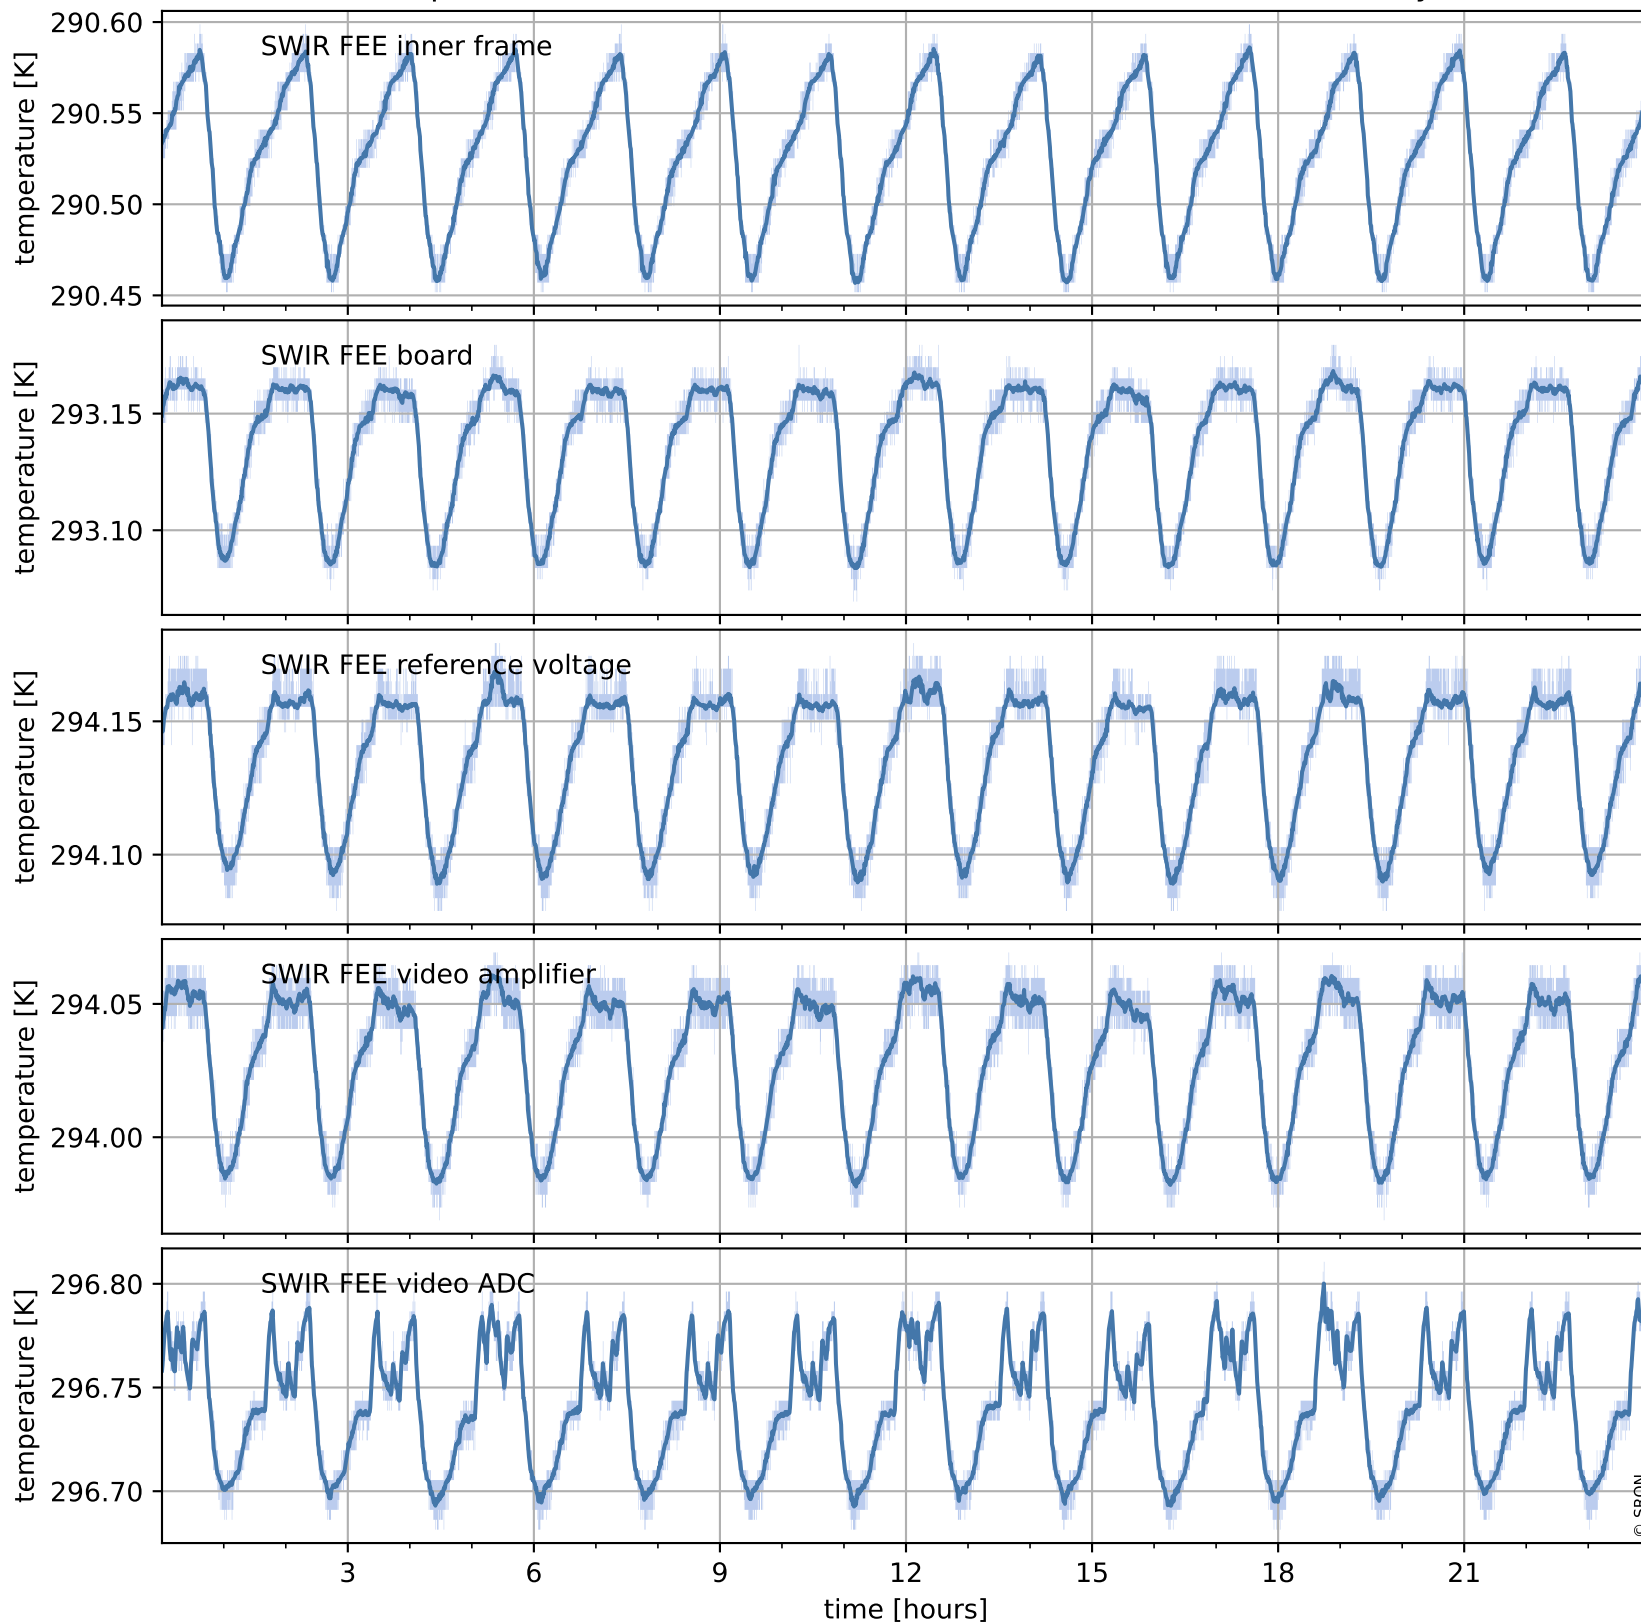

Tropomi SWIR housekeeping data

orbits : [17644, 17657]
coverage : 2021-03-10 / 2021-03-11
created : 2023-08-21T09:10:18

Temperature of sensors at the SWIR front-end electronics (one day)