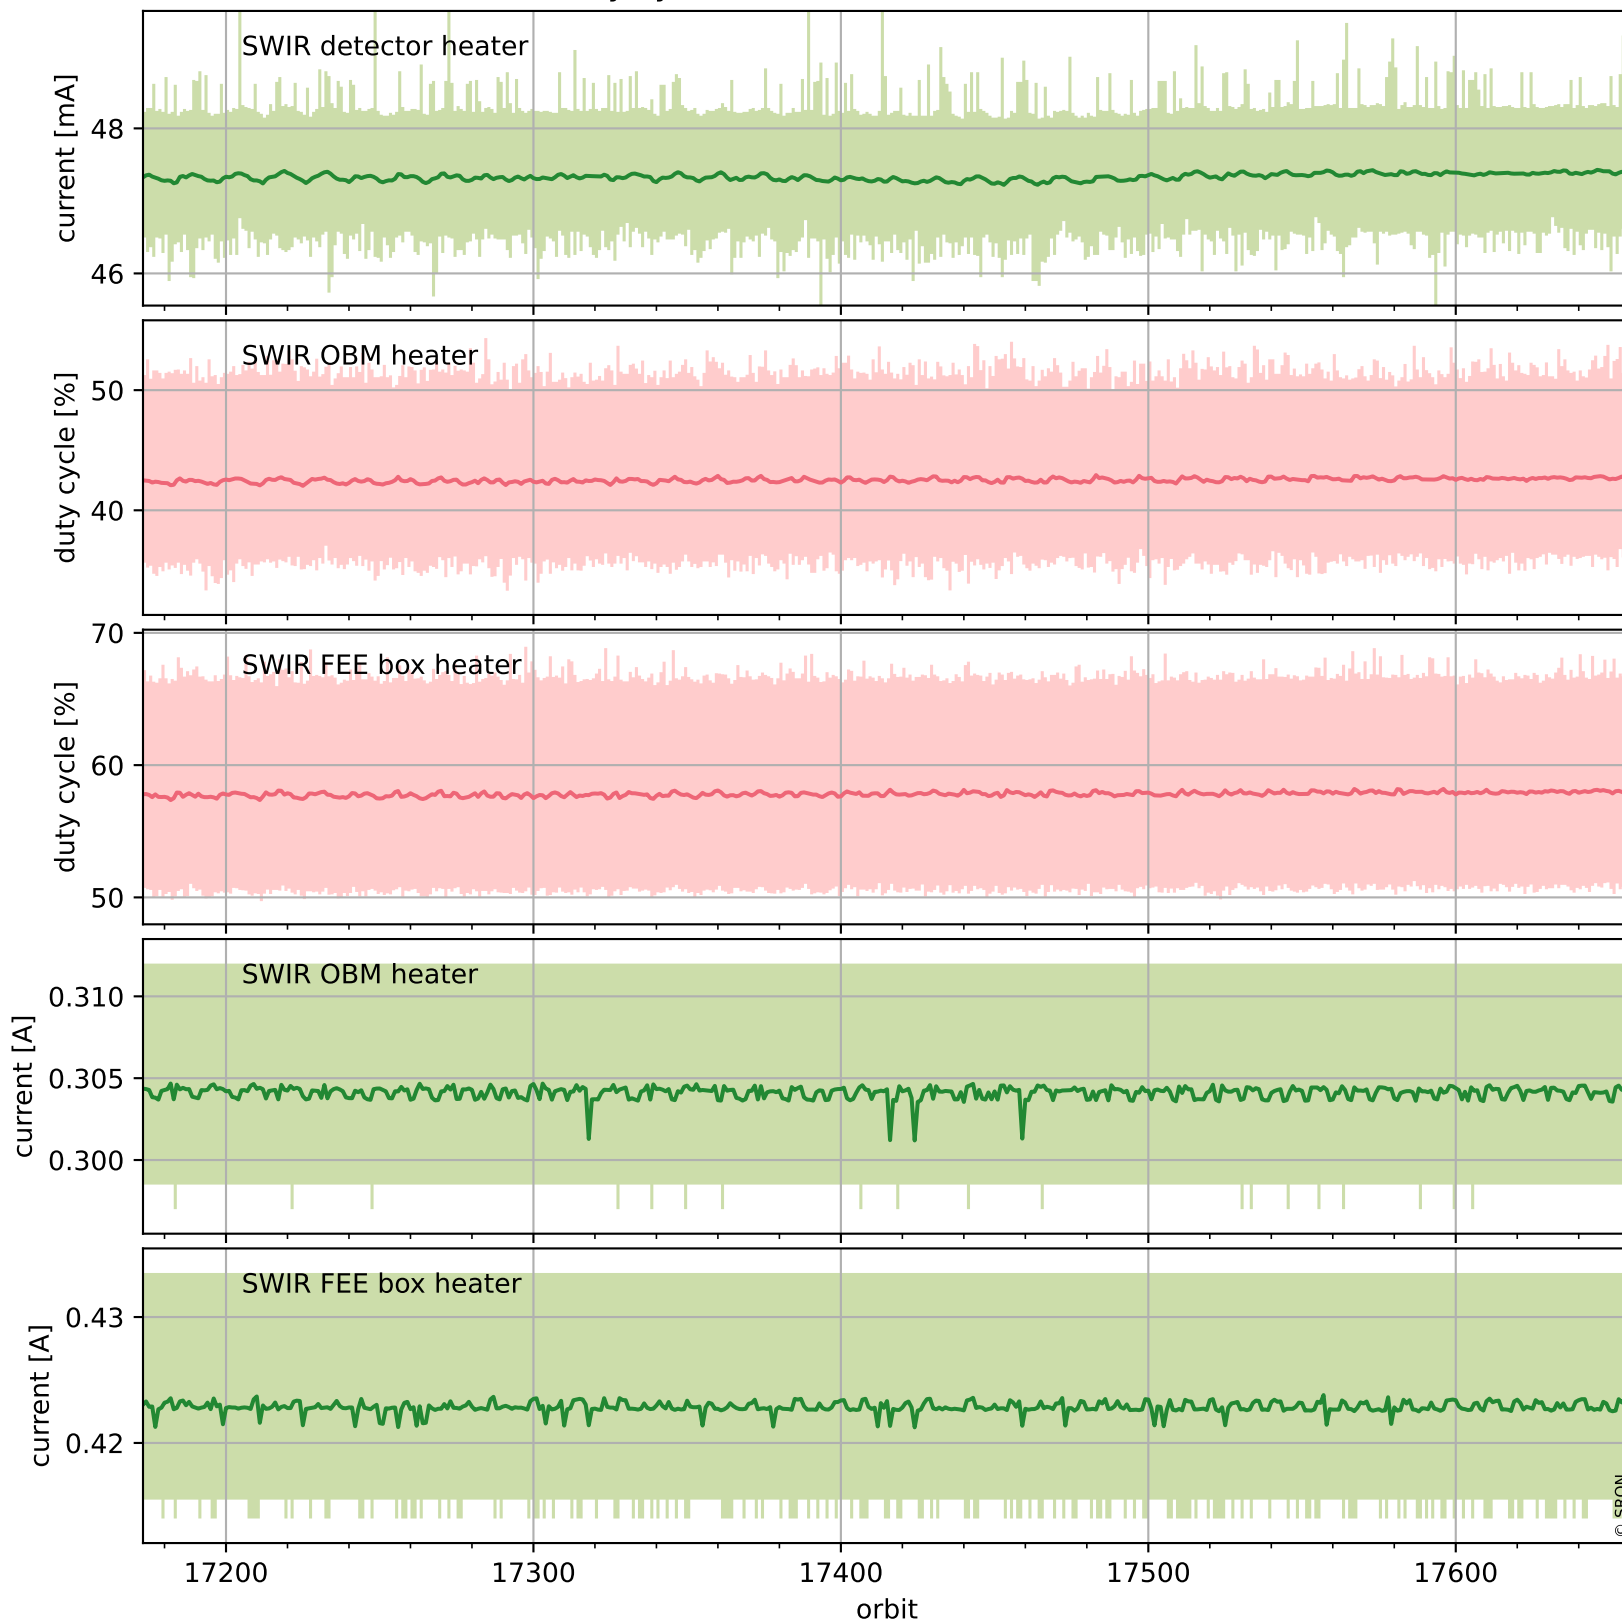

Tropomi SWIR housekeeping data

orbits : [17173, 17657]
coverage : 2021-02-04 / 2021-03-11
created : 2023-08-21T09:10:18

Current and duty cycle of 3 heaters relevant for SWIR (last month)