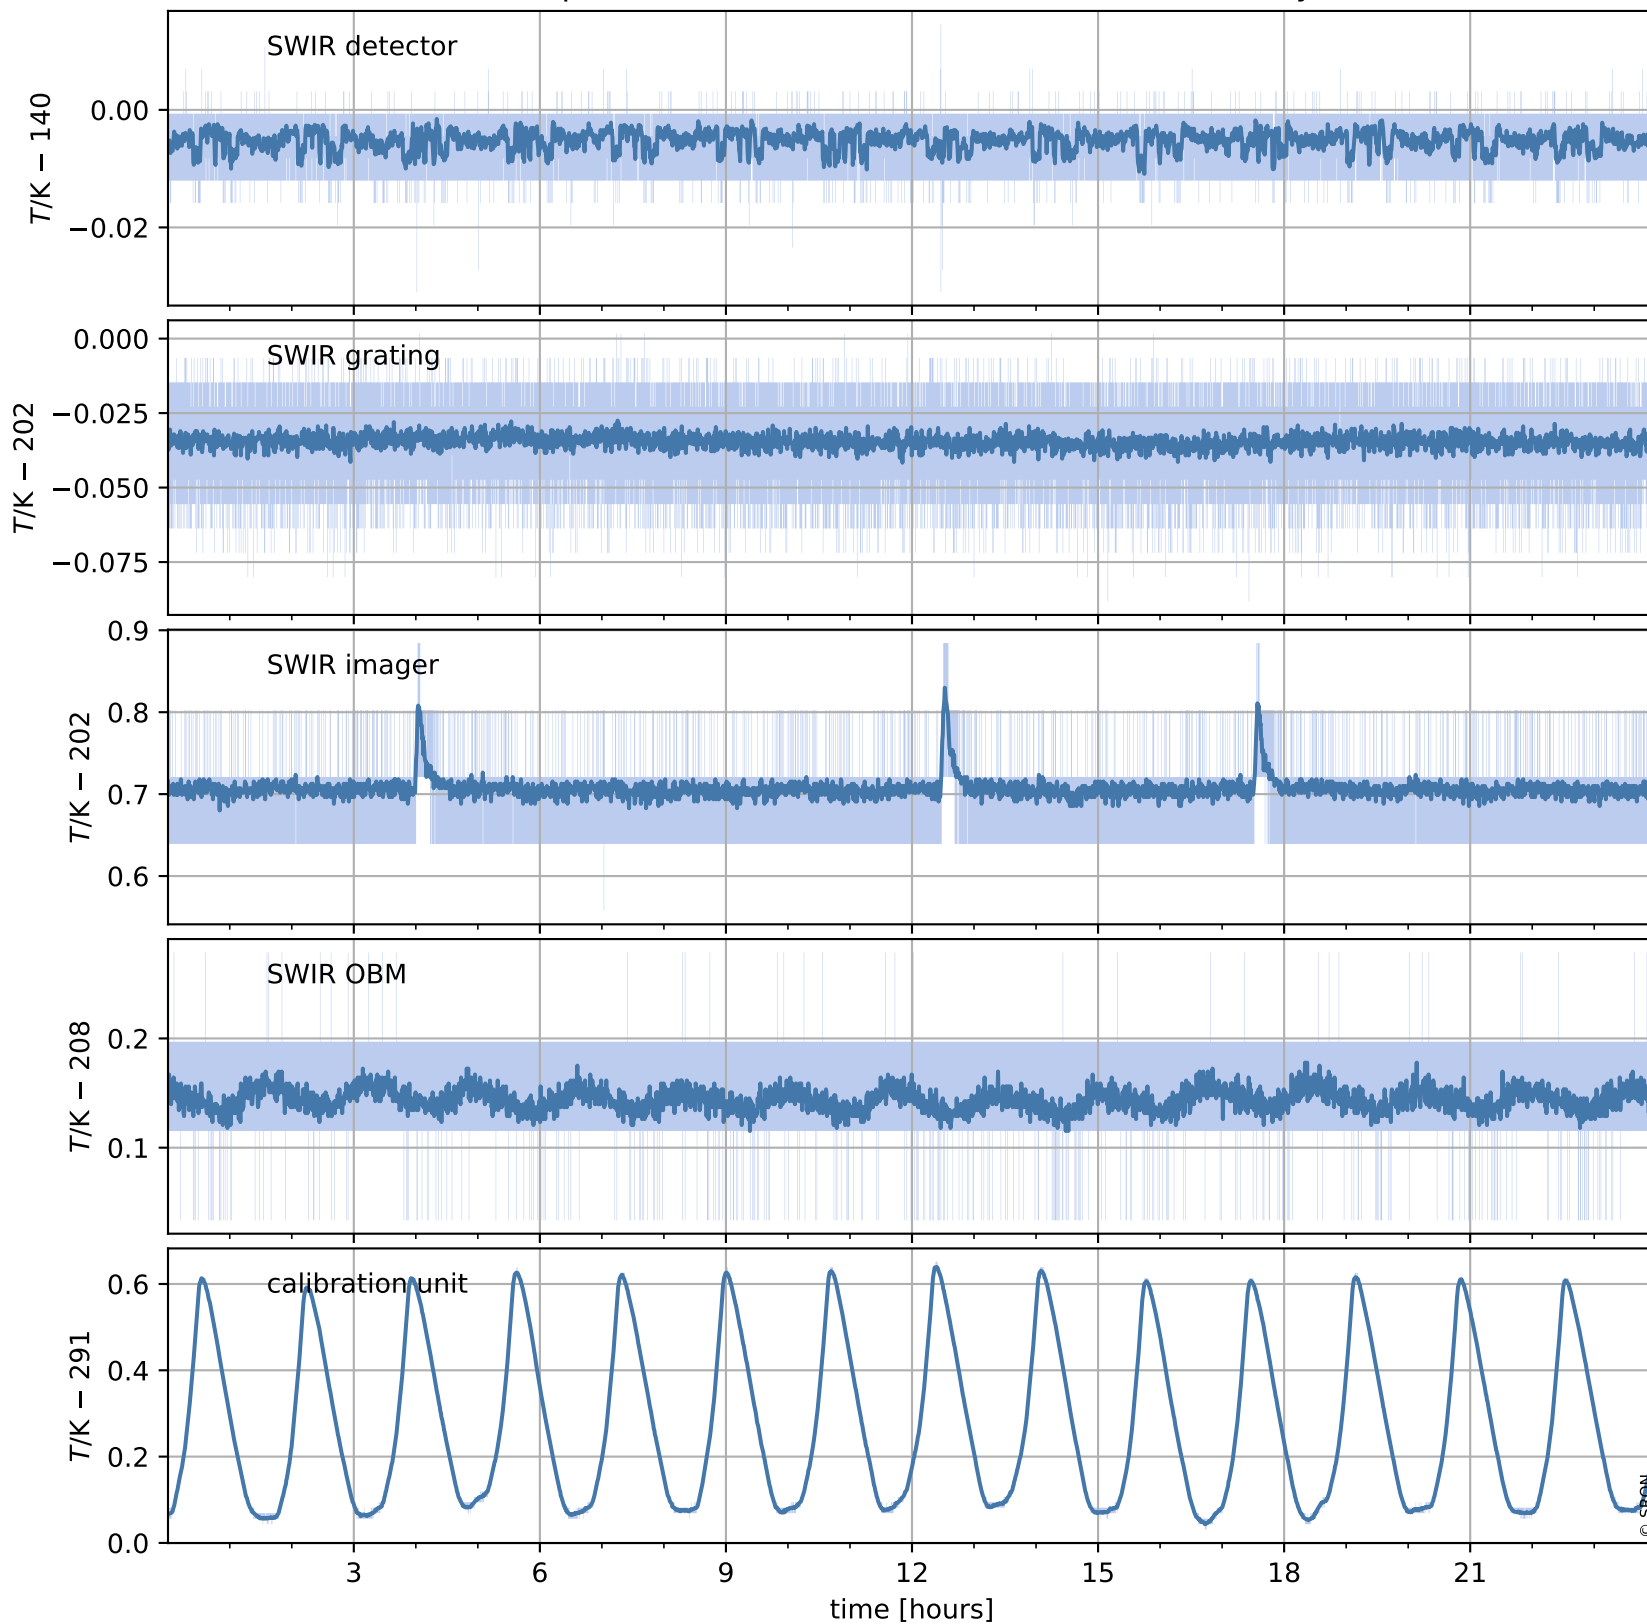

Tropomi SWIR housekeeping data

orbits : [17701, 17714]
coverage : 2021-03-14 / 2021-03-15
created : 2023-08-21T09:10:26

Temperature of sensors relevant for SWIR (one day)

Tropomi SWIR housekeeping data

orbits : [17230, 17714]
coverage : 2021-02-08 / 2021-03-15
created : 2023-08-21T09:10:26

Temperature of sensors relevant for SWIR (last month)

Tropomi SWIR housekeeping data

orbits : [17701, 17714]
coverage : 2021-03-14 / 2021-03-15
created : 2023-08-21T09:10:27

Current and duty cycle of 3 heaters relevant for SWIR (one day)

Tropomi SWIR housekeeping data

orbits : [17230, 17714]
coverage : 2021-02-08 / 2021-03-15
created : 2023-08-21T09:10:27

Current and duty cycle of 3 heaters relevant for SWIR (last month)

Tropomi SWIR housekeeping data