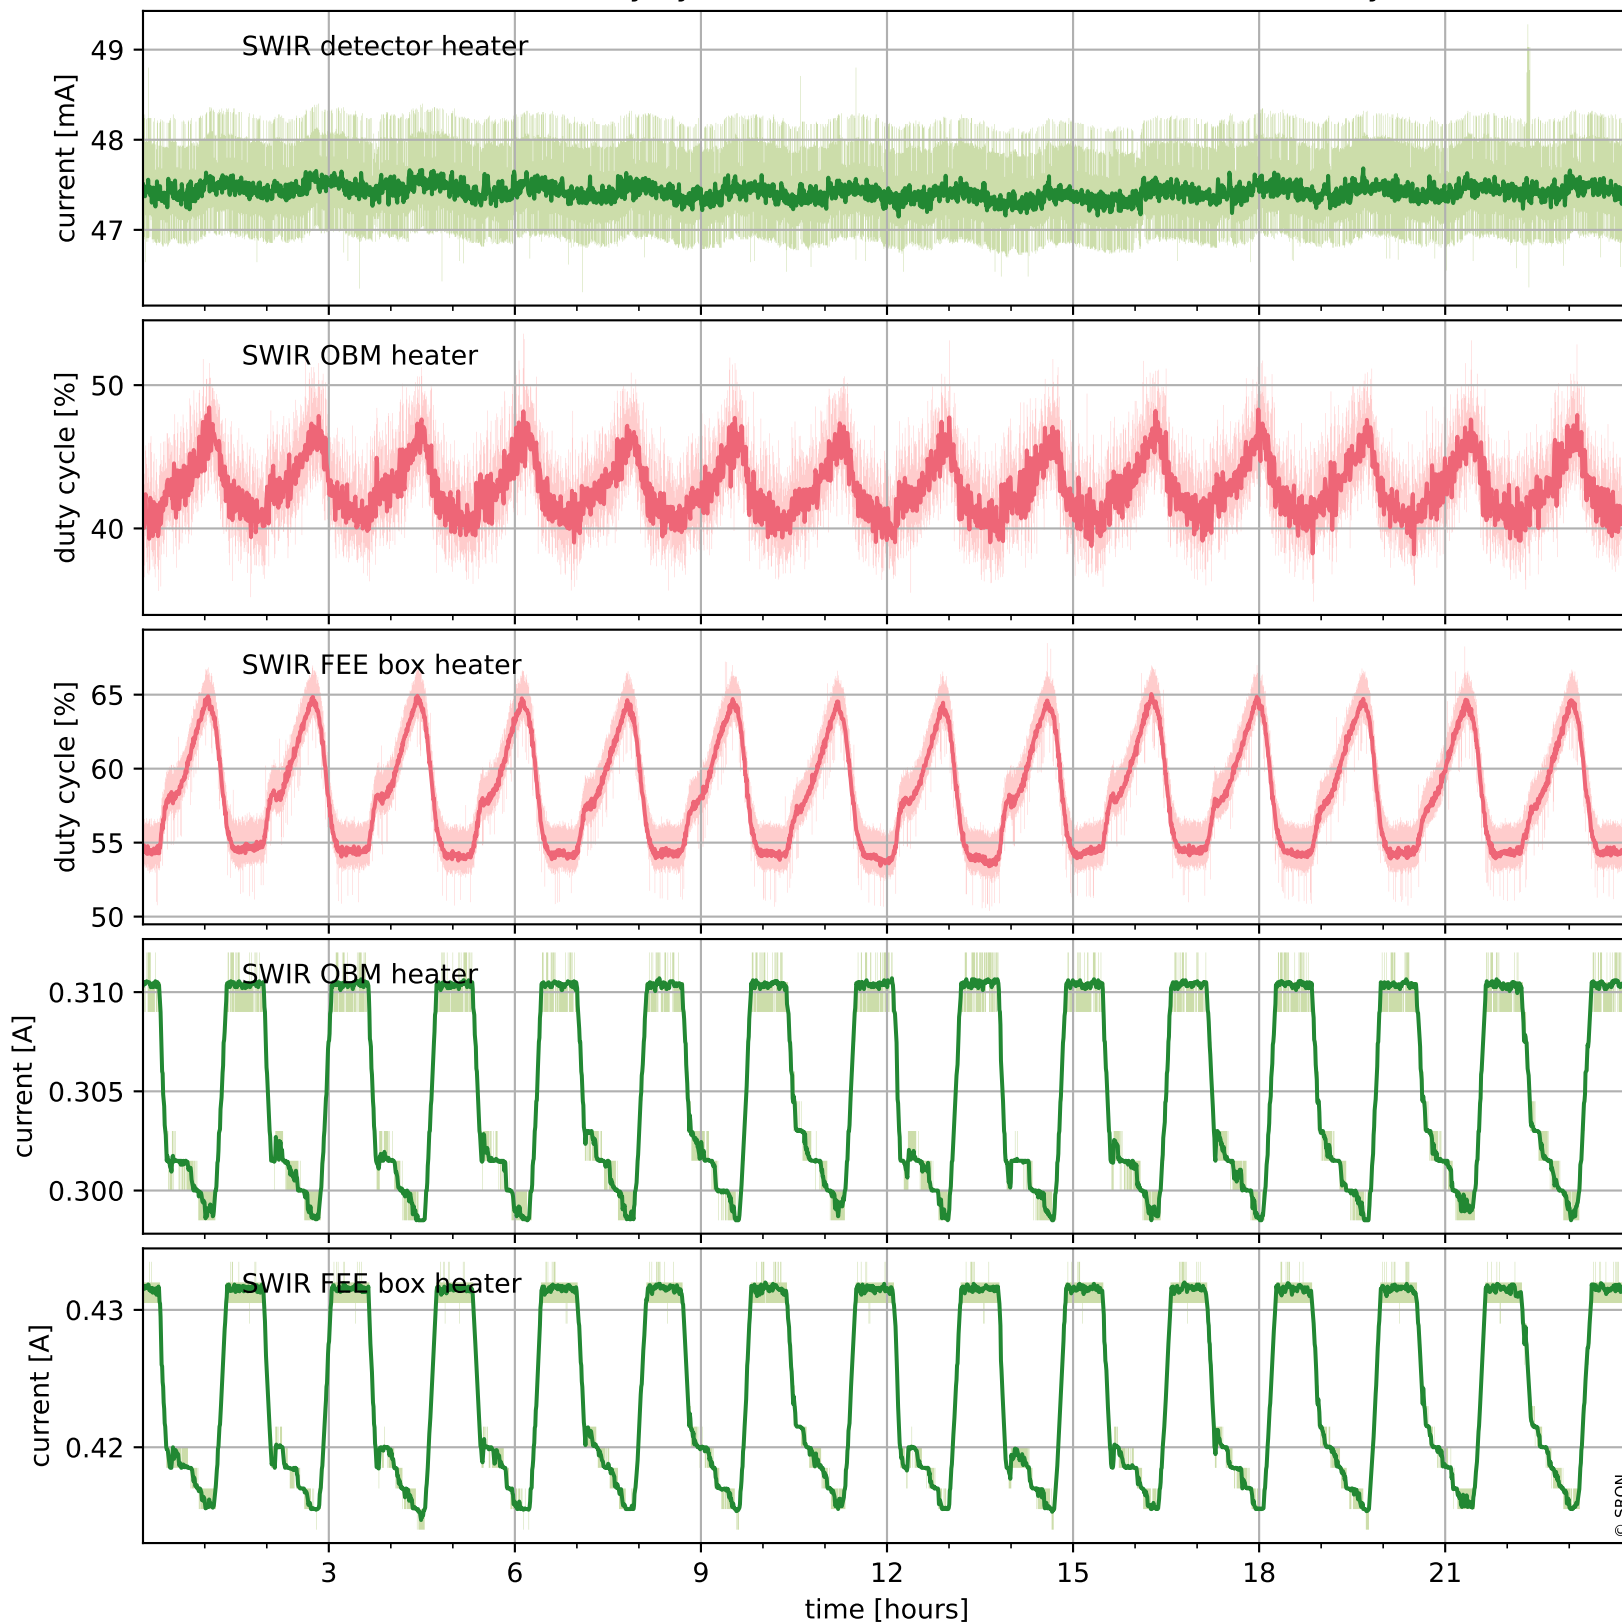

Tropomi SWIR housekeeping data

orbits : [17701, 17714]
coverage : 2021-03-14 / 2021-03-15
created : 2023-08-21T09:10:26

Temperature of sensors relevant for SWIR (one day)

Tropomi SWIR housekeeping data

orbits : [17230, 17714]
coverage : 2021-02-08 / 2021-03-15
created : 2023-08-21T09:10:26

Temperature of sensors relevant for SWIR (last month)

Tropomi SWIR housekeeping data

orbits : [17701, 17714]
coverage : 2021-03-14 / 2021-03-15
created : 2023-08-21T09:10:27

Current and duty cycle of 3 heaters relevant for SWIR (one day)

Tropomi SWIR housekeeping data

orbits : [17230, 17714]
coverage : 2021-02-08 / 2021-03-15
created : 2023-08-21T09:10:27

Current and duty cycle of 3 heaters relevant for SWIR (last month)

Tropomi SWIR housekeeping data

orbits : [17701, 17714]
coverage : 2021-03-14 / 2021-03-15
created : 2023-08-21T09:10:27

Temperature of sensors at the SWIR front-end electronics (one day)

Tropomi SWIR housekeeping data

orbits : [17230, 17714]
coverage : 2021-02-08 / 2021-03-15
created : 2023-08-21T09:10:28