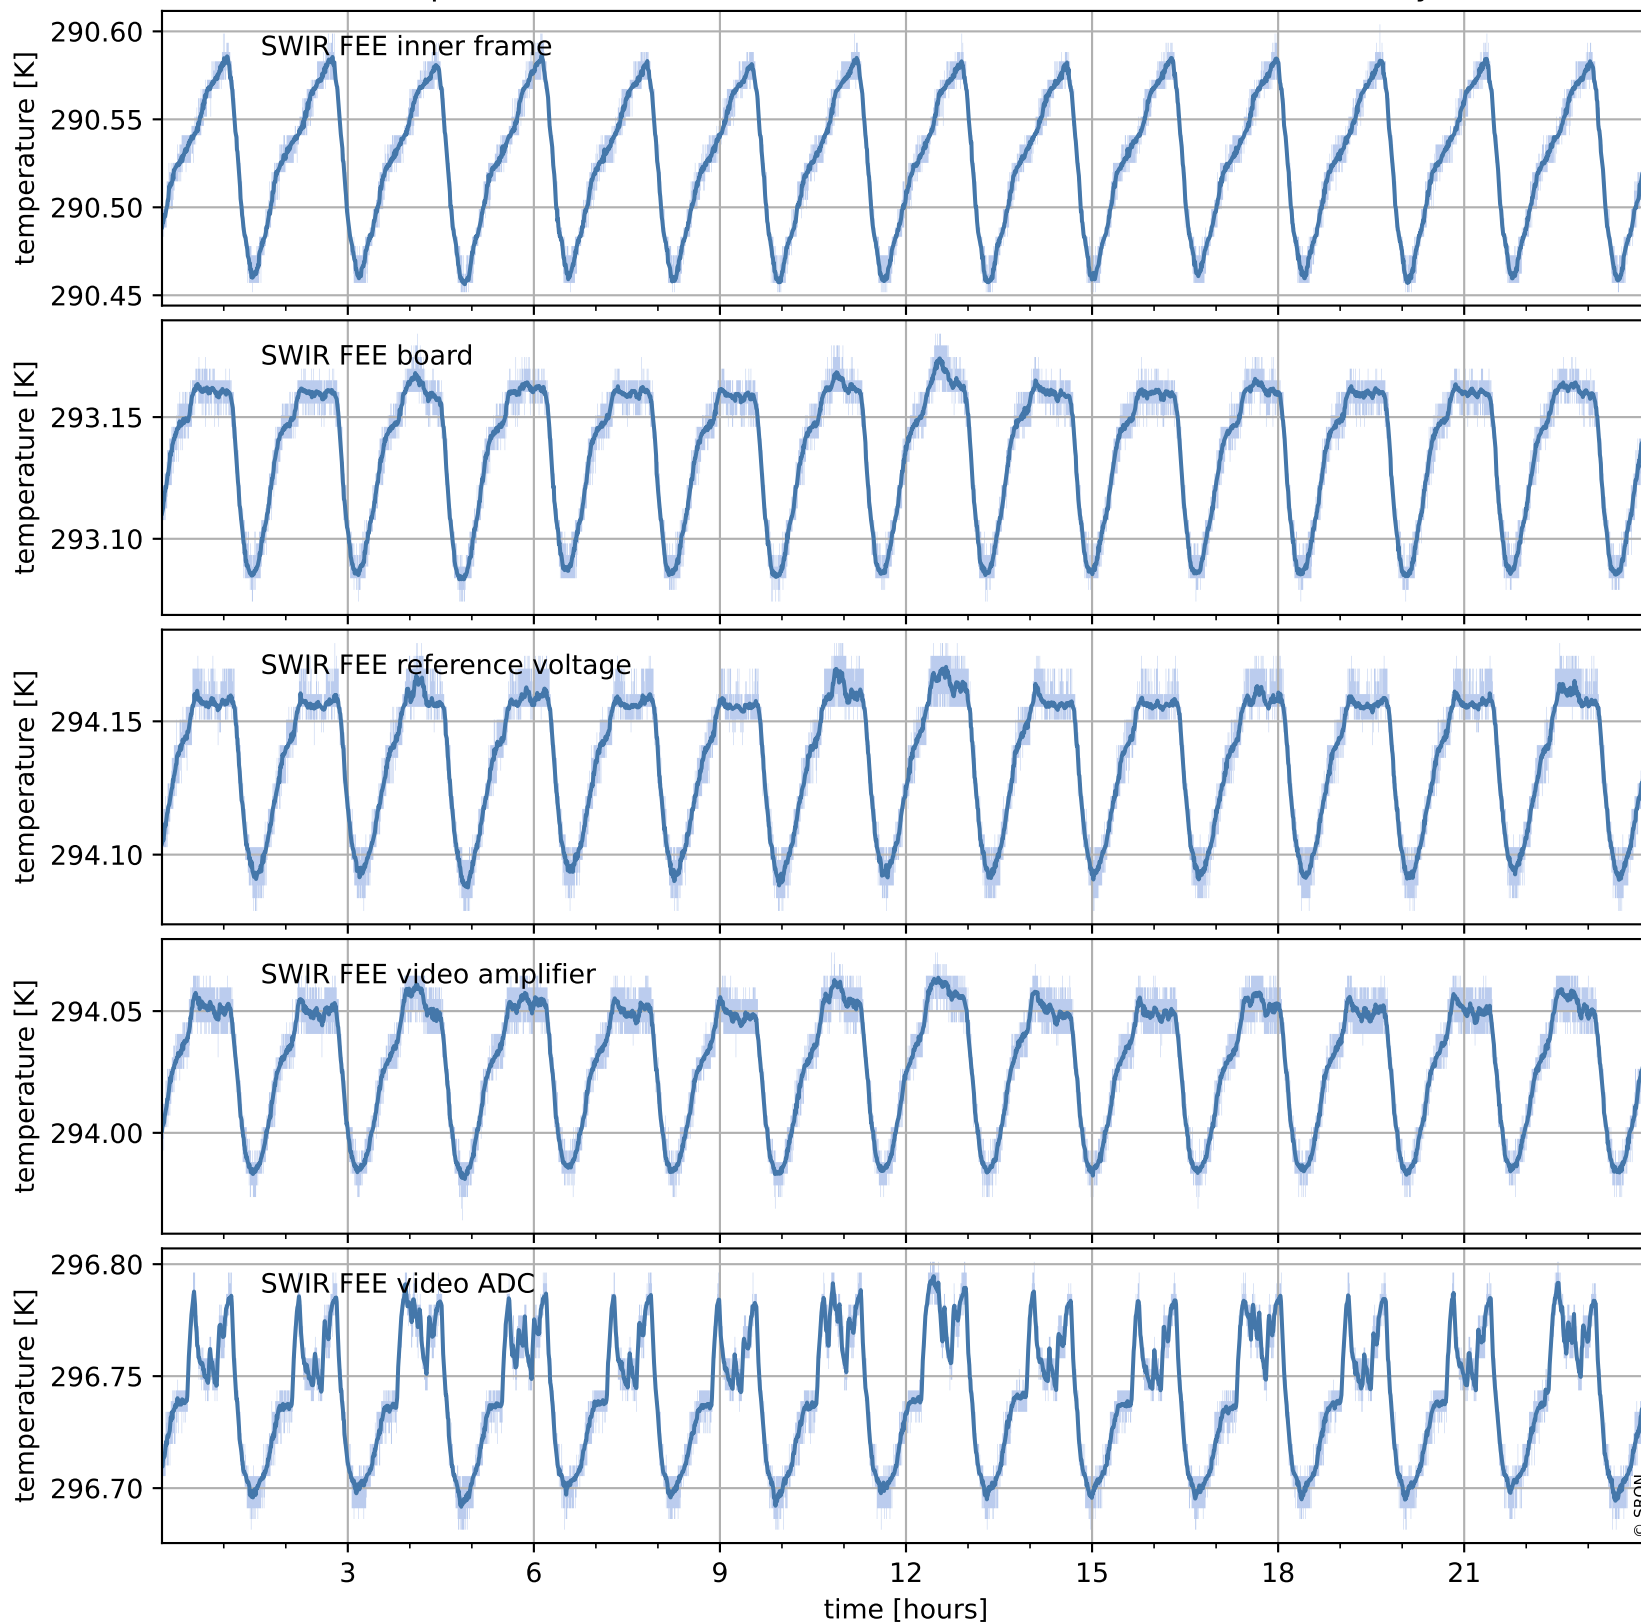

Tropomi SWIR housekeeping data

orbits : [17701, 17714]
coverage : 2021-03-14 / 2021-03-15
created : 2023-08-21T09:10:26

Temperature of sensors relevant for SWIR (one day)

Tropomi SWIR housekeeping data

orbits : [17230, 17714]
coverage : 2021-02-08 / 2021-03-15
created : 2023-08-21T09:10:26

Temperature of sensors relevant for SWIR (last month)

Tropomi SWIR housekeeping data

orbits : [17701, 17714]
coverage : 2021-03-14 / 2021-03-15
created : 2023-08-21T09:10:27

Current and duty cycle of 3 heaters relevant for SWIR (one day)

Tropomi SWIR housekeeping data

orbits : [17230, 17714]
coverage : 2021-02-08 / 2021-03-15
created : 2023-08-21T09:10:27

Current and duty cycle of 3 heaters relevant for SWIR (last month)

Tropomi SWIR housekeeping data

orbits : [17701, 17714]
coverage : 2021-03-14 / 2021-03-15
created : 2023-08-21T09:10:27

Temperature of sensors at the SWIR front-end electronics (one day)

Tropomi SWIR housekeeping data

orbits : [17230, 17714]
coverage : 2021-02-08 / 2021-03-15
created : 2023-08-21T09:10:28