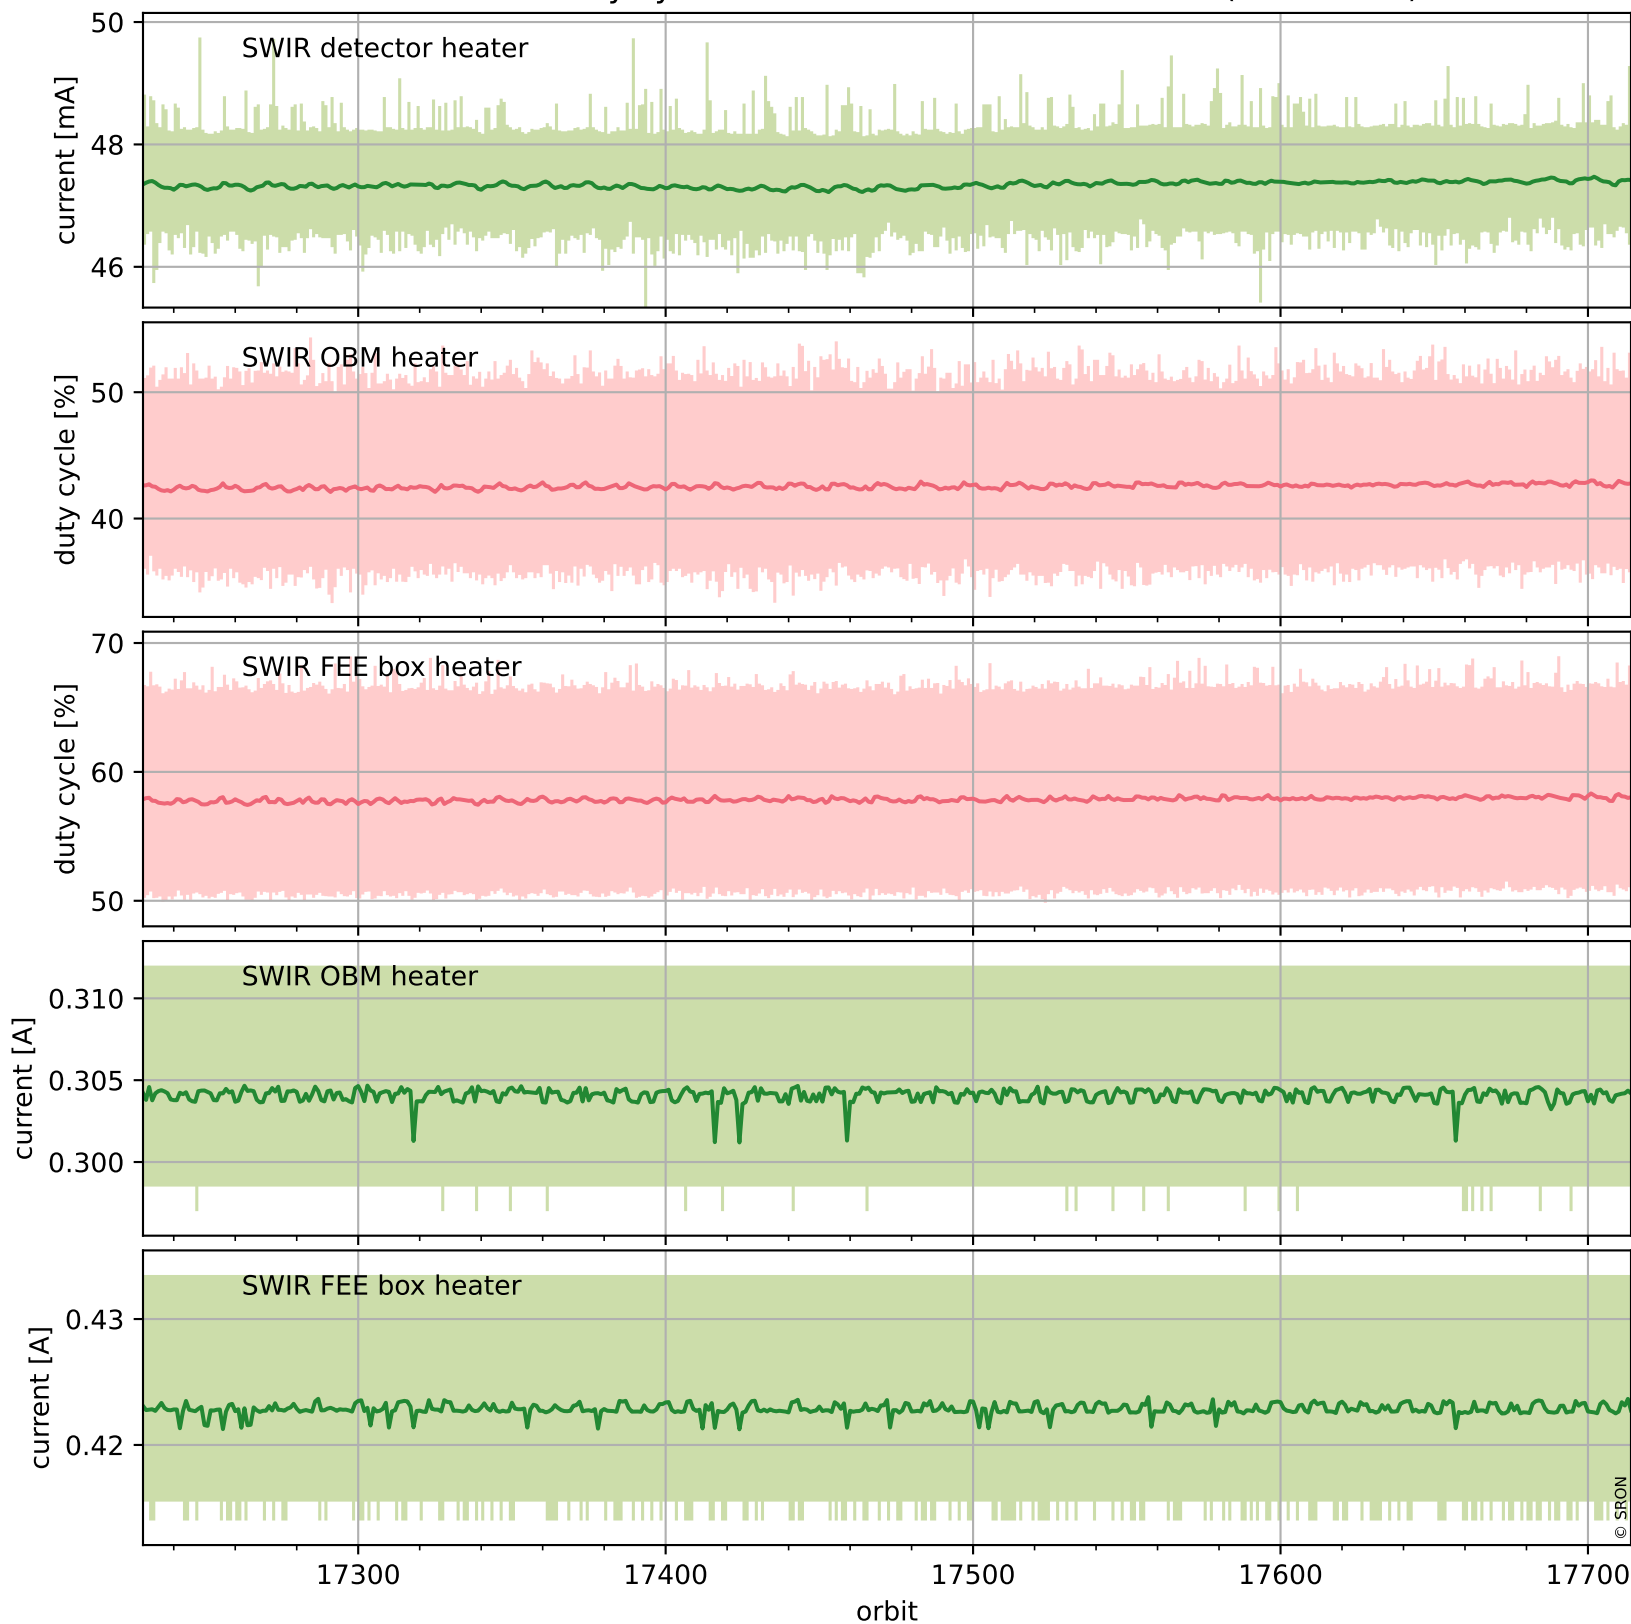

Tropomi SWIR housekeeping data

orbits : [17701, 17714]
coverage : 2021-03-14 / 2021-03-15
created : 2023-08-21T09:10:26

Temperature of sensors relevant for SWIR (one day)

Tropomi SWIR housekeeping data

orbits : [17230, 17714]
coverage : 2021-02-08 / 2021-03-15
created : 2023-08-21T09:10:26

Temperature of sensors relevant for SWIR (last month)

Tropomi SWIR housekeeping data

orbits : [17701, 17714]
coverage : 2021-03-14 / 2021-03-15
created : 2023-08-21T09:10:27

Current and duty cycle of 3 heaters relevant for SWIR (one day)

Tropomi SWIR housekeeping data

orbits : [17230, 17714]
coverage : 2021-02-08 / 2021-03-15
created : 2023-08-21T09:10:27

Current and duty cycle of 3 heaters relevant for SWIR (last month)

Tropomi SWIR housekeeping data

orbits : [17701, 17714]
coverage : 2021-03-14 / 2021-03-15
created : 2023-08-21T09:10:27

Temperature of sensors at the SWIR front-end electronics (one day)

Tropomi SWIR housekeeping data

orbits : [17230, 17714]
coverage : 2021-02-08 / 2021-03-15
created : 2023-08-21T09:10:28