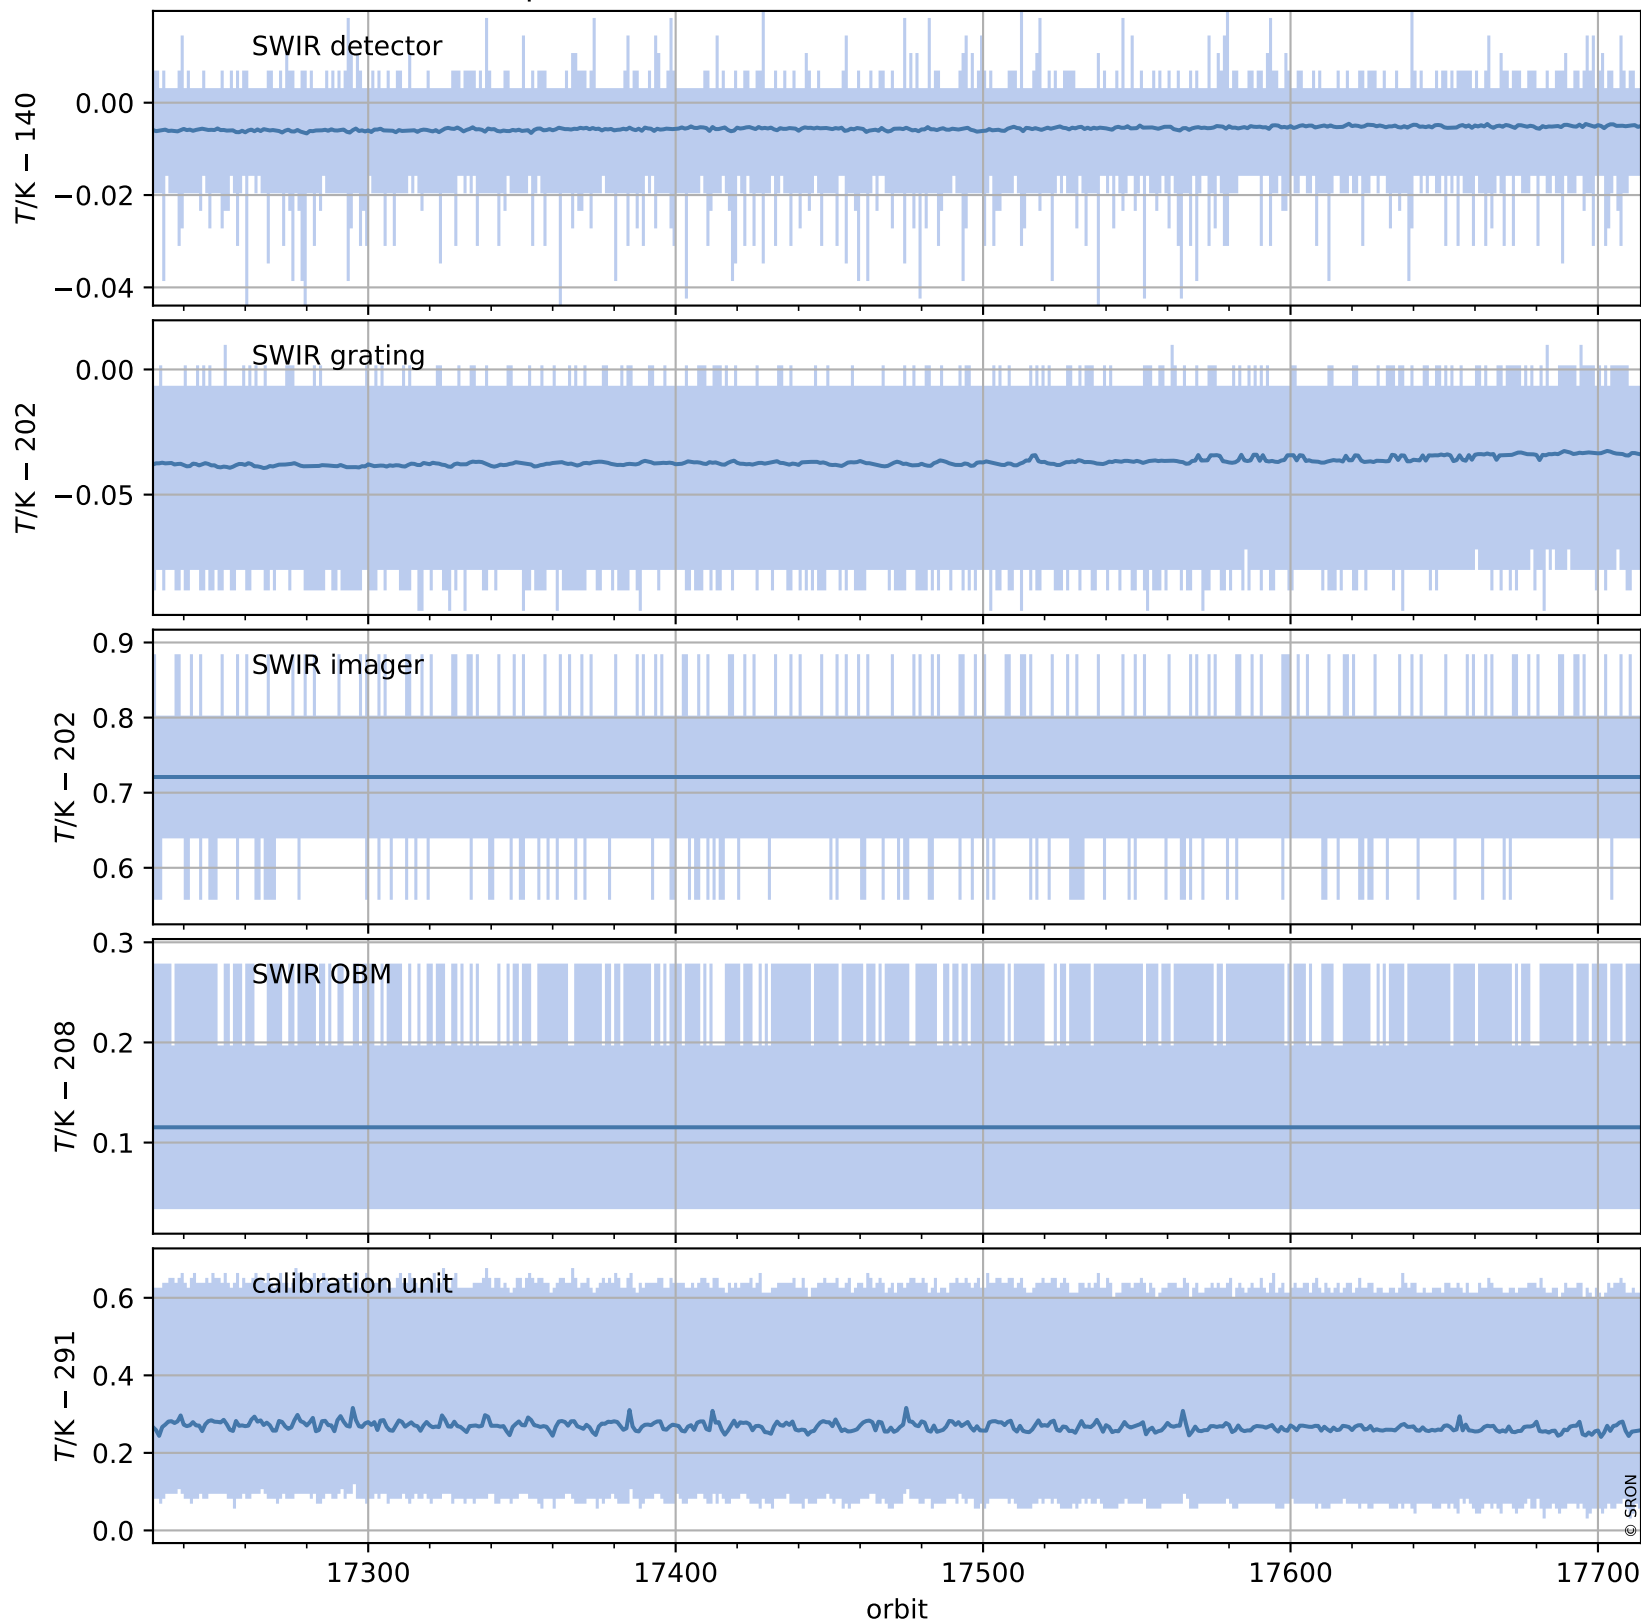

Tropomi SWIR housekeeping data

orbits : [17701, 17714]
coverage : 2021-03-14 / 2021-03-15
created : 2023-08-21T09:10:26

Temperature of sensors relevant for SWIR (one day)

Tropomi SWIR housekeeping data

orbits : [17230, 17714]
coverage : 2021-02-08 / 2021-03-15
created : 2023-08-21T09:10:26

Temperature of sensors relevant for SWIR (last month)

Tropomi SWIR housekeeping data

orbits : [17701, 17714]
coverage : 2021-03-14 / 2021-03-15
created : 2023-08-21T09:10:27

Current and duty cycle of 3 heaters relevant for SWIR (one day)

Tropomi SWIR housekeeping data

orbits : [17230, 17714]
coverage : 2021-02-08 / 2021-03-15
created : 2023-08-21T09:10:27

Current and duty cycle of 3 heaters relevant for SWIR (last month)

Tropomi SWIR housekeeping data

orbits : [17701, 17714]
coverage : 2021-03-14 / 2021-03-15
created : 2023-08-21T09:10:27

Temperature of sensors at the SWIR front-end electronics (one day)

Tropomi SWIR housekeeping data

orbits : [17230, 17714]
coverage : 2021-02-08 / 2021-03-15
created : 2023-08-21T09:10:28