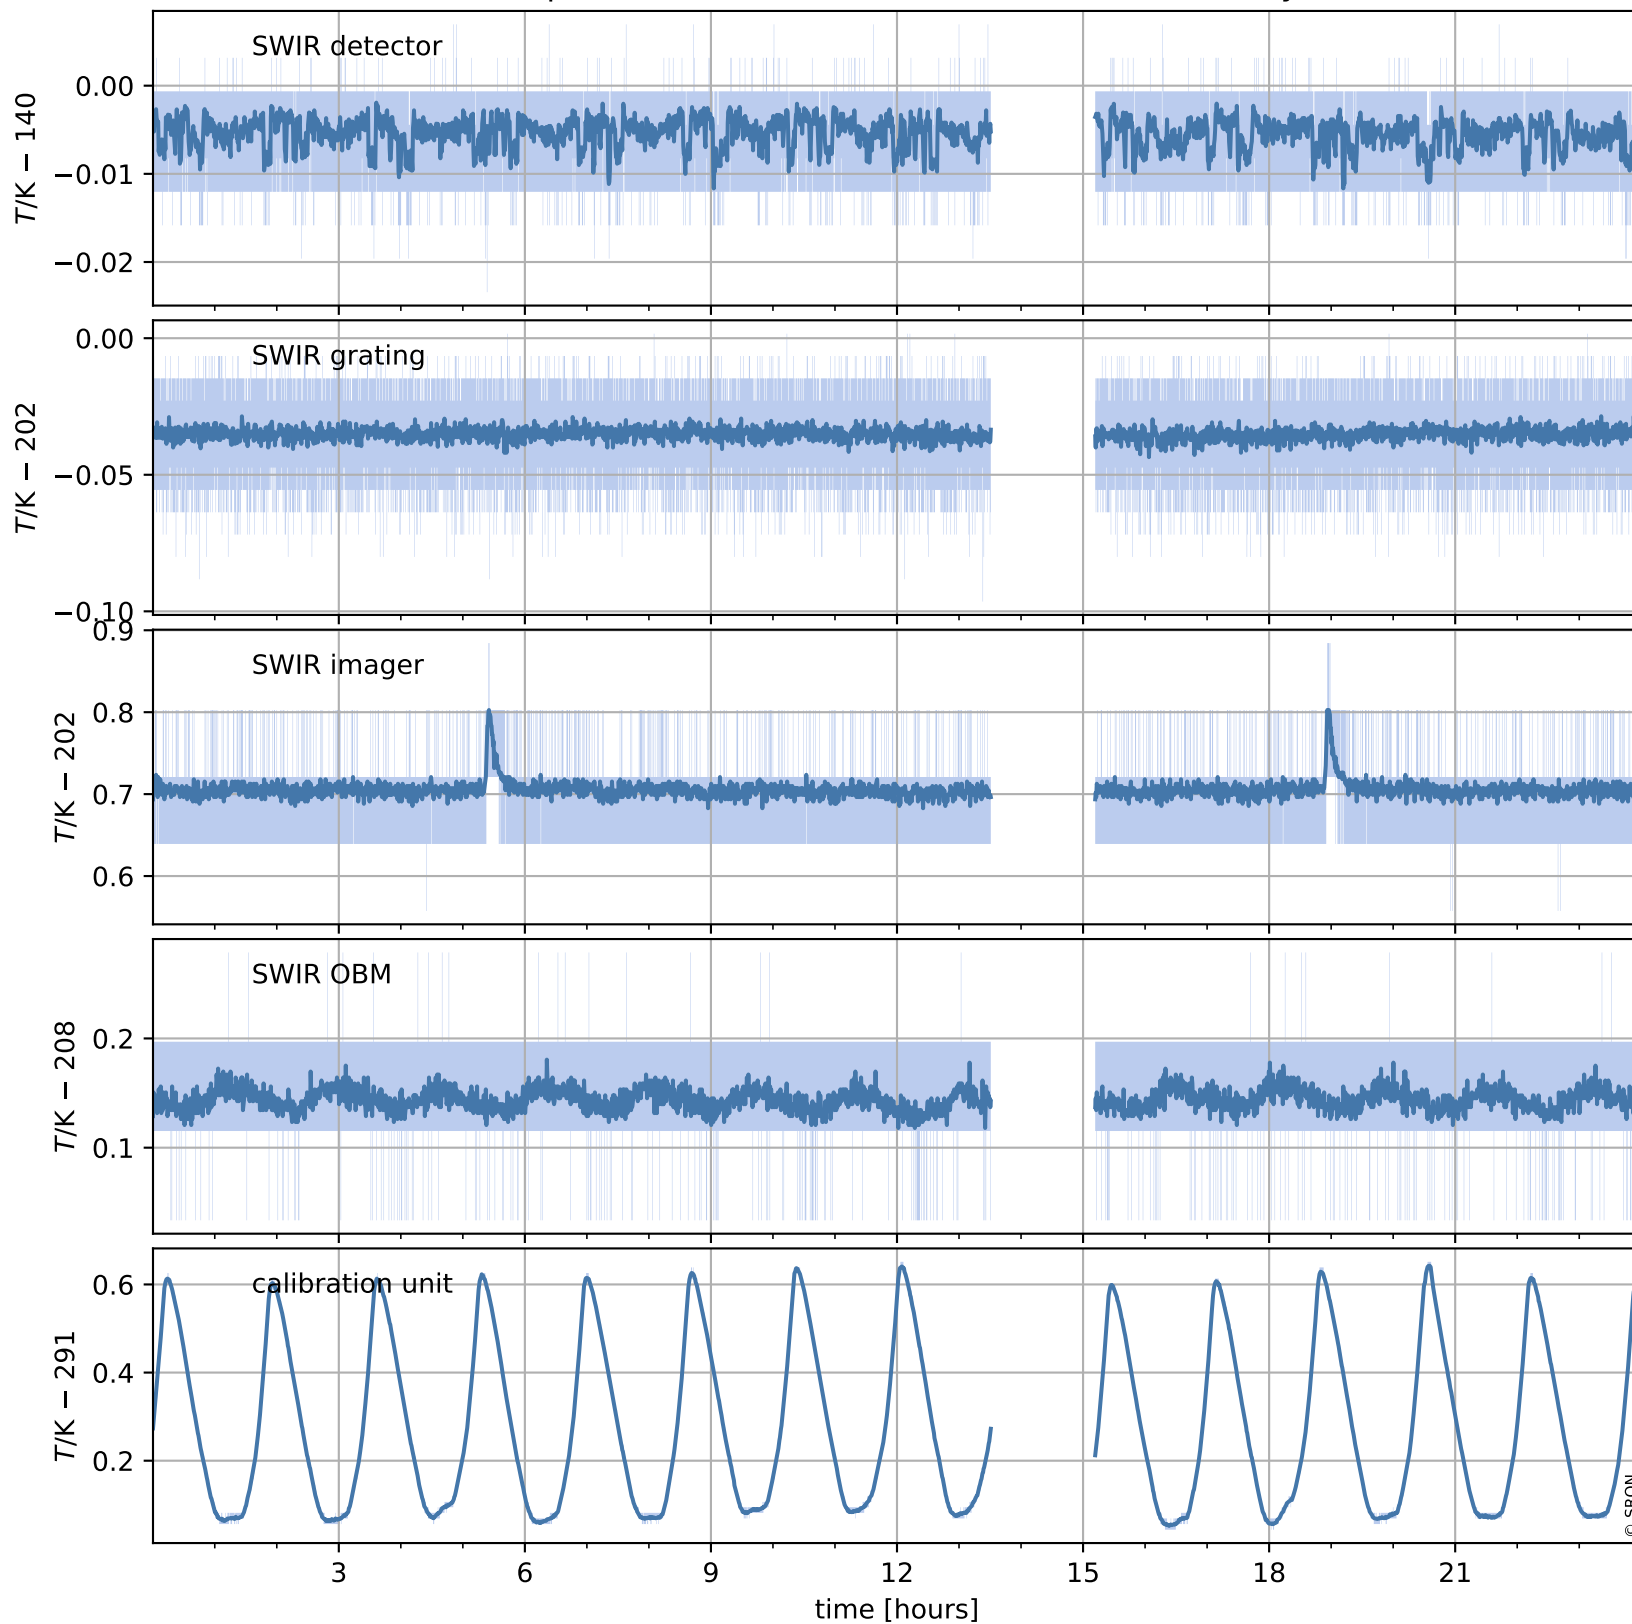

# Tropomi SWIR housekeeping data

orbits : [17715, 17728]  
coverage : 2021-03-15 / 2021-03-16  
created : 2023-08-21T09:10:28

## Temperature of sensors relevant for SWIR (one day)

## Temperature of sensors relevant for SWIR (last month)