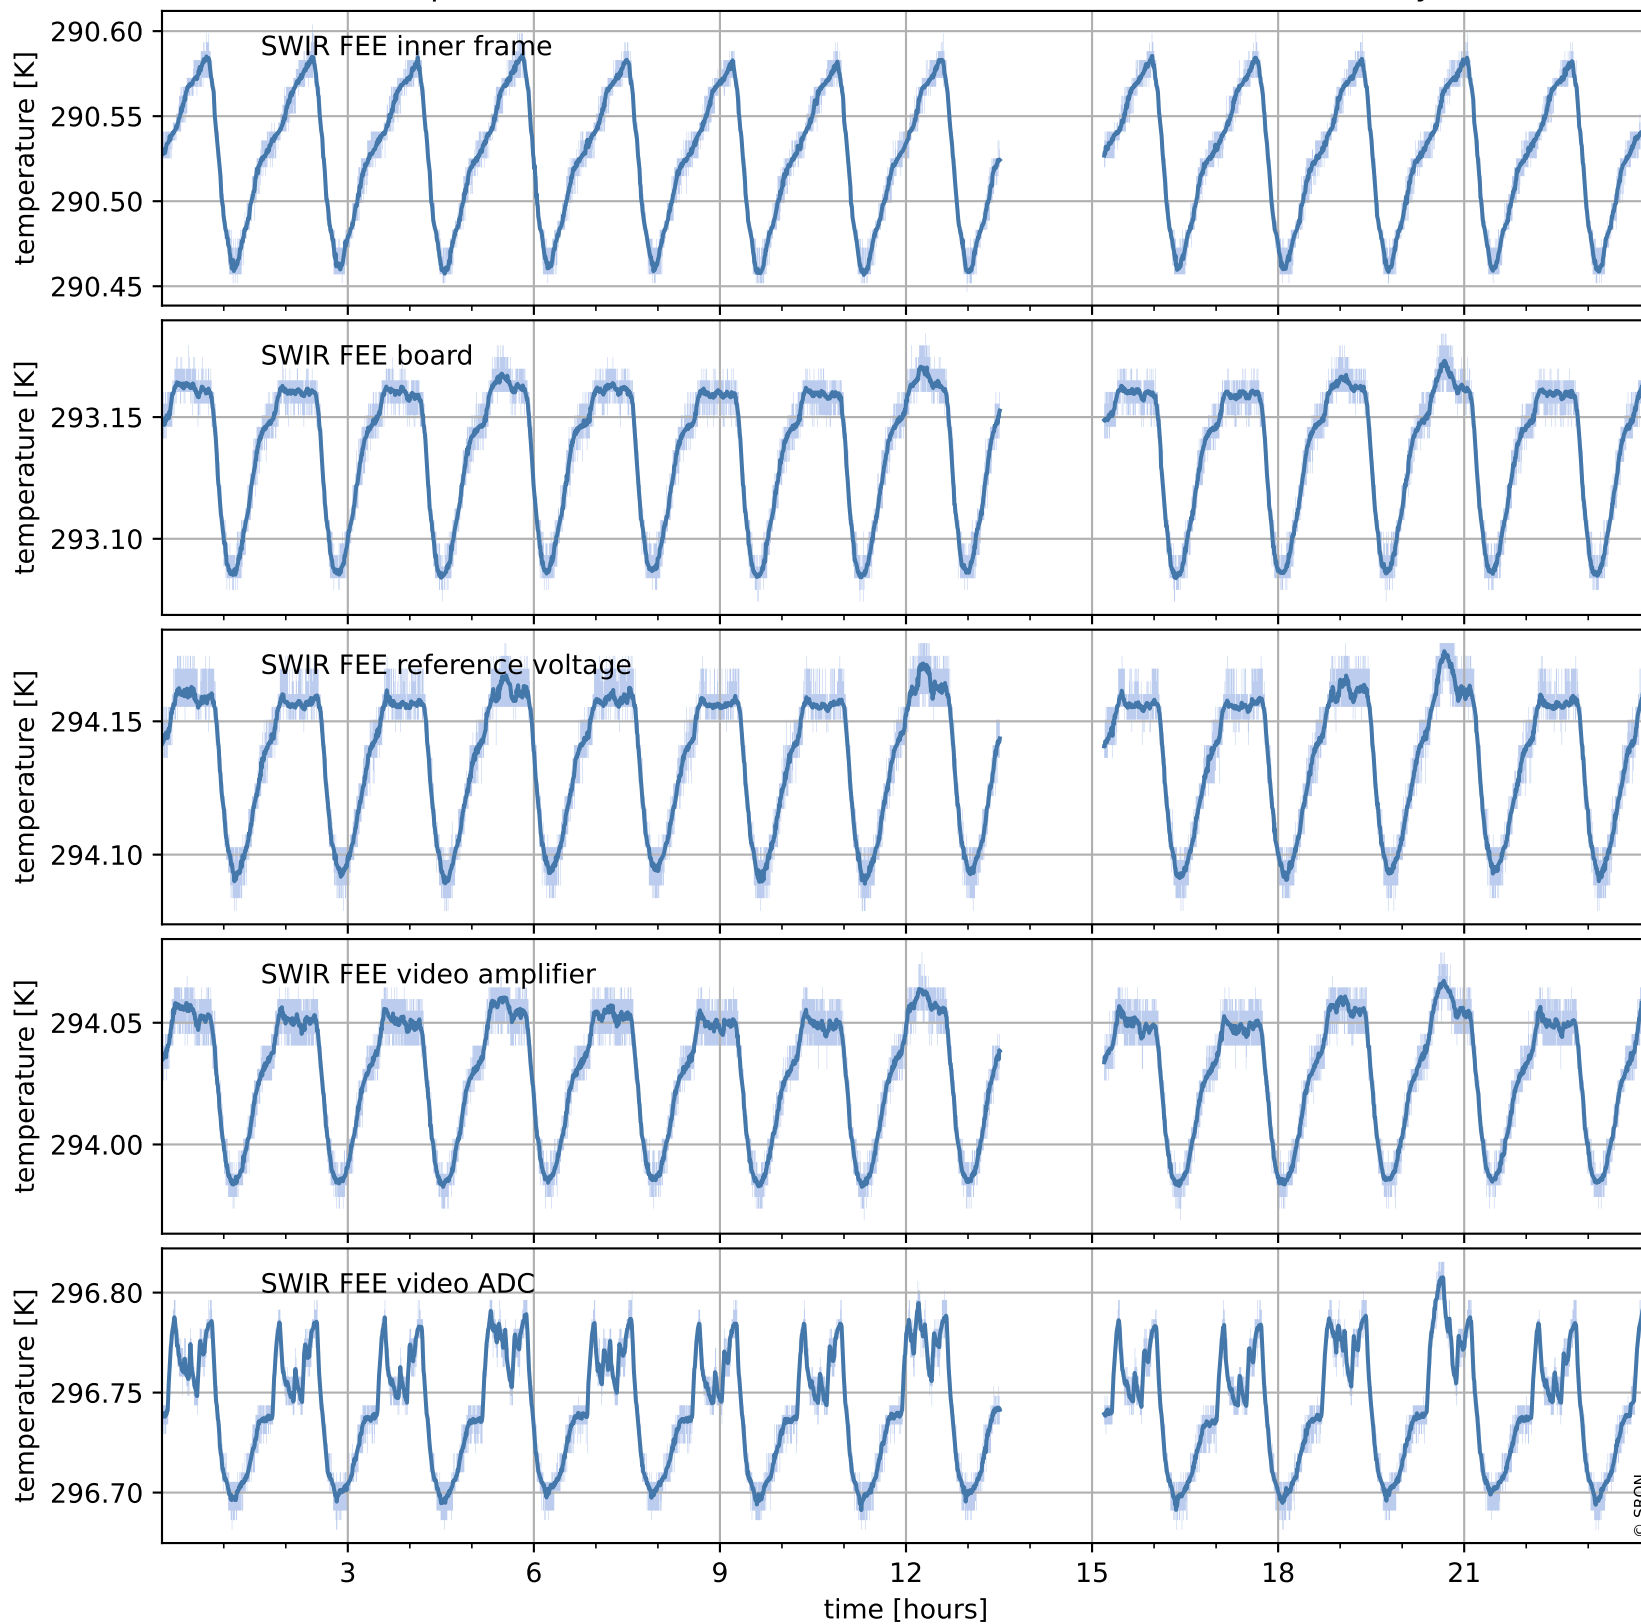

Tropomi SWIR housekeeping data

orbits : [17715, 17728]
coverage : 2021-03-15 / 2021-03-16
created : 2023-08-21T09:10:30

Temperature of sensors at the SWIR front-end electronics (one day)