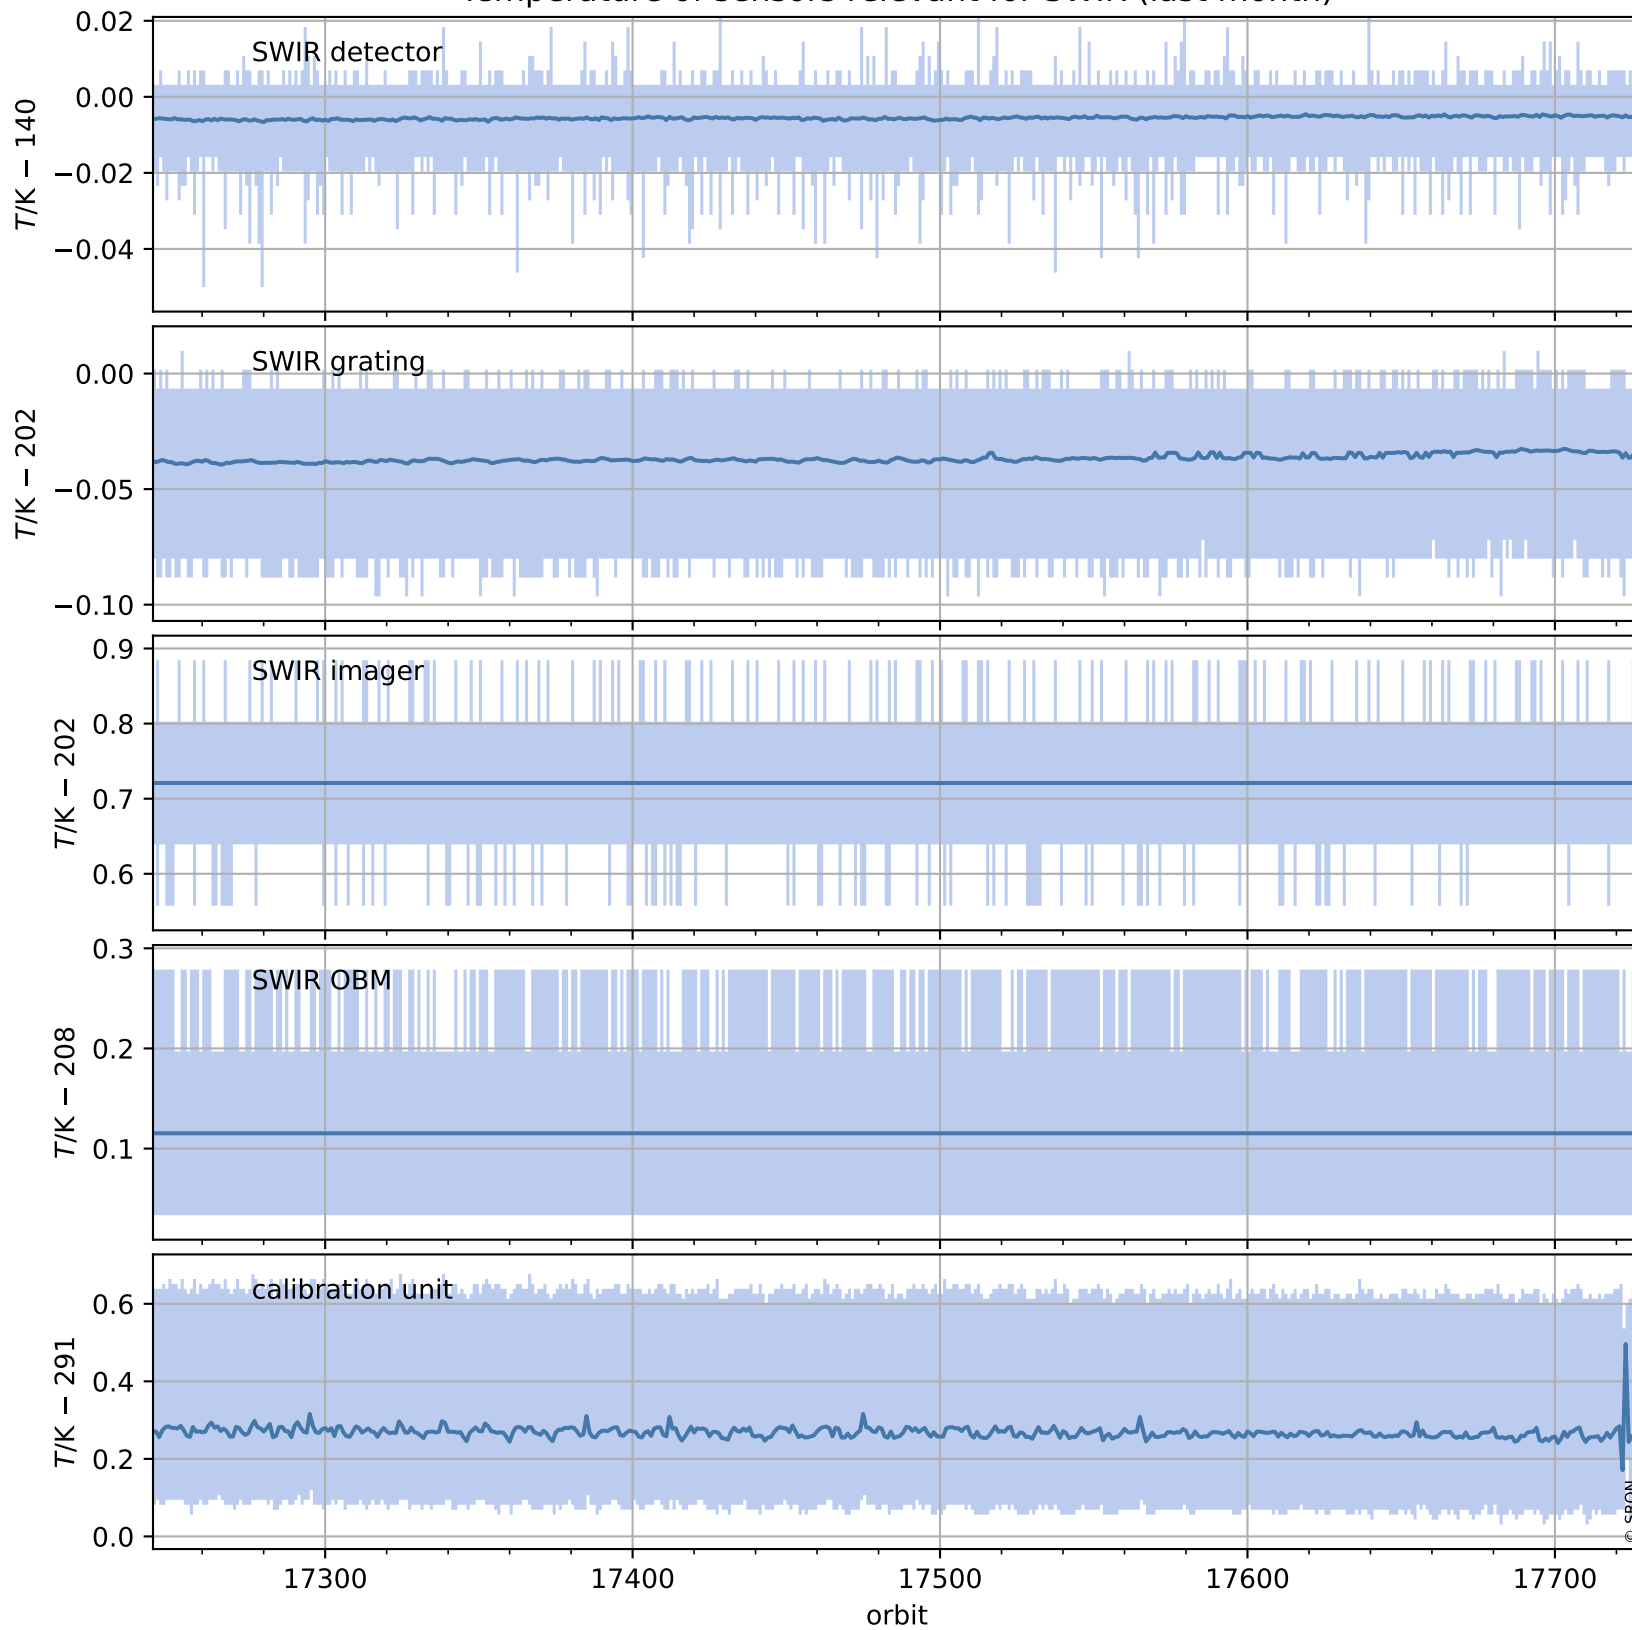

# Tropomi SWIR housekeeping data

orbits : [17715, 17728]  
coverage : 2021-03-15 / 2021-03-16  
created : 2023-08-21T09:10:28

## Temperature of sensors relevant for SWIR (one day)

# Tropomi SWIR housekeeping data

orbits : [17244, 17728]  
coverage : 2021-02-09 / 2021-03-16  
created : 2023-08-21T09:10:29

## Temperature of sensors relevant for SWIR (last month)