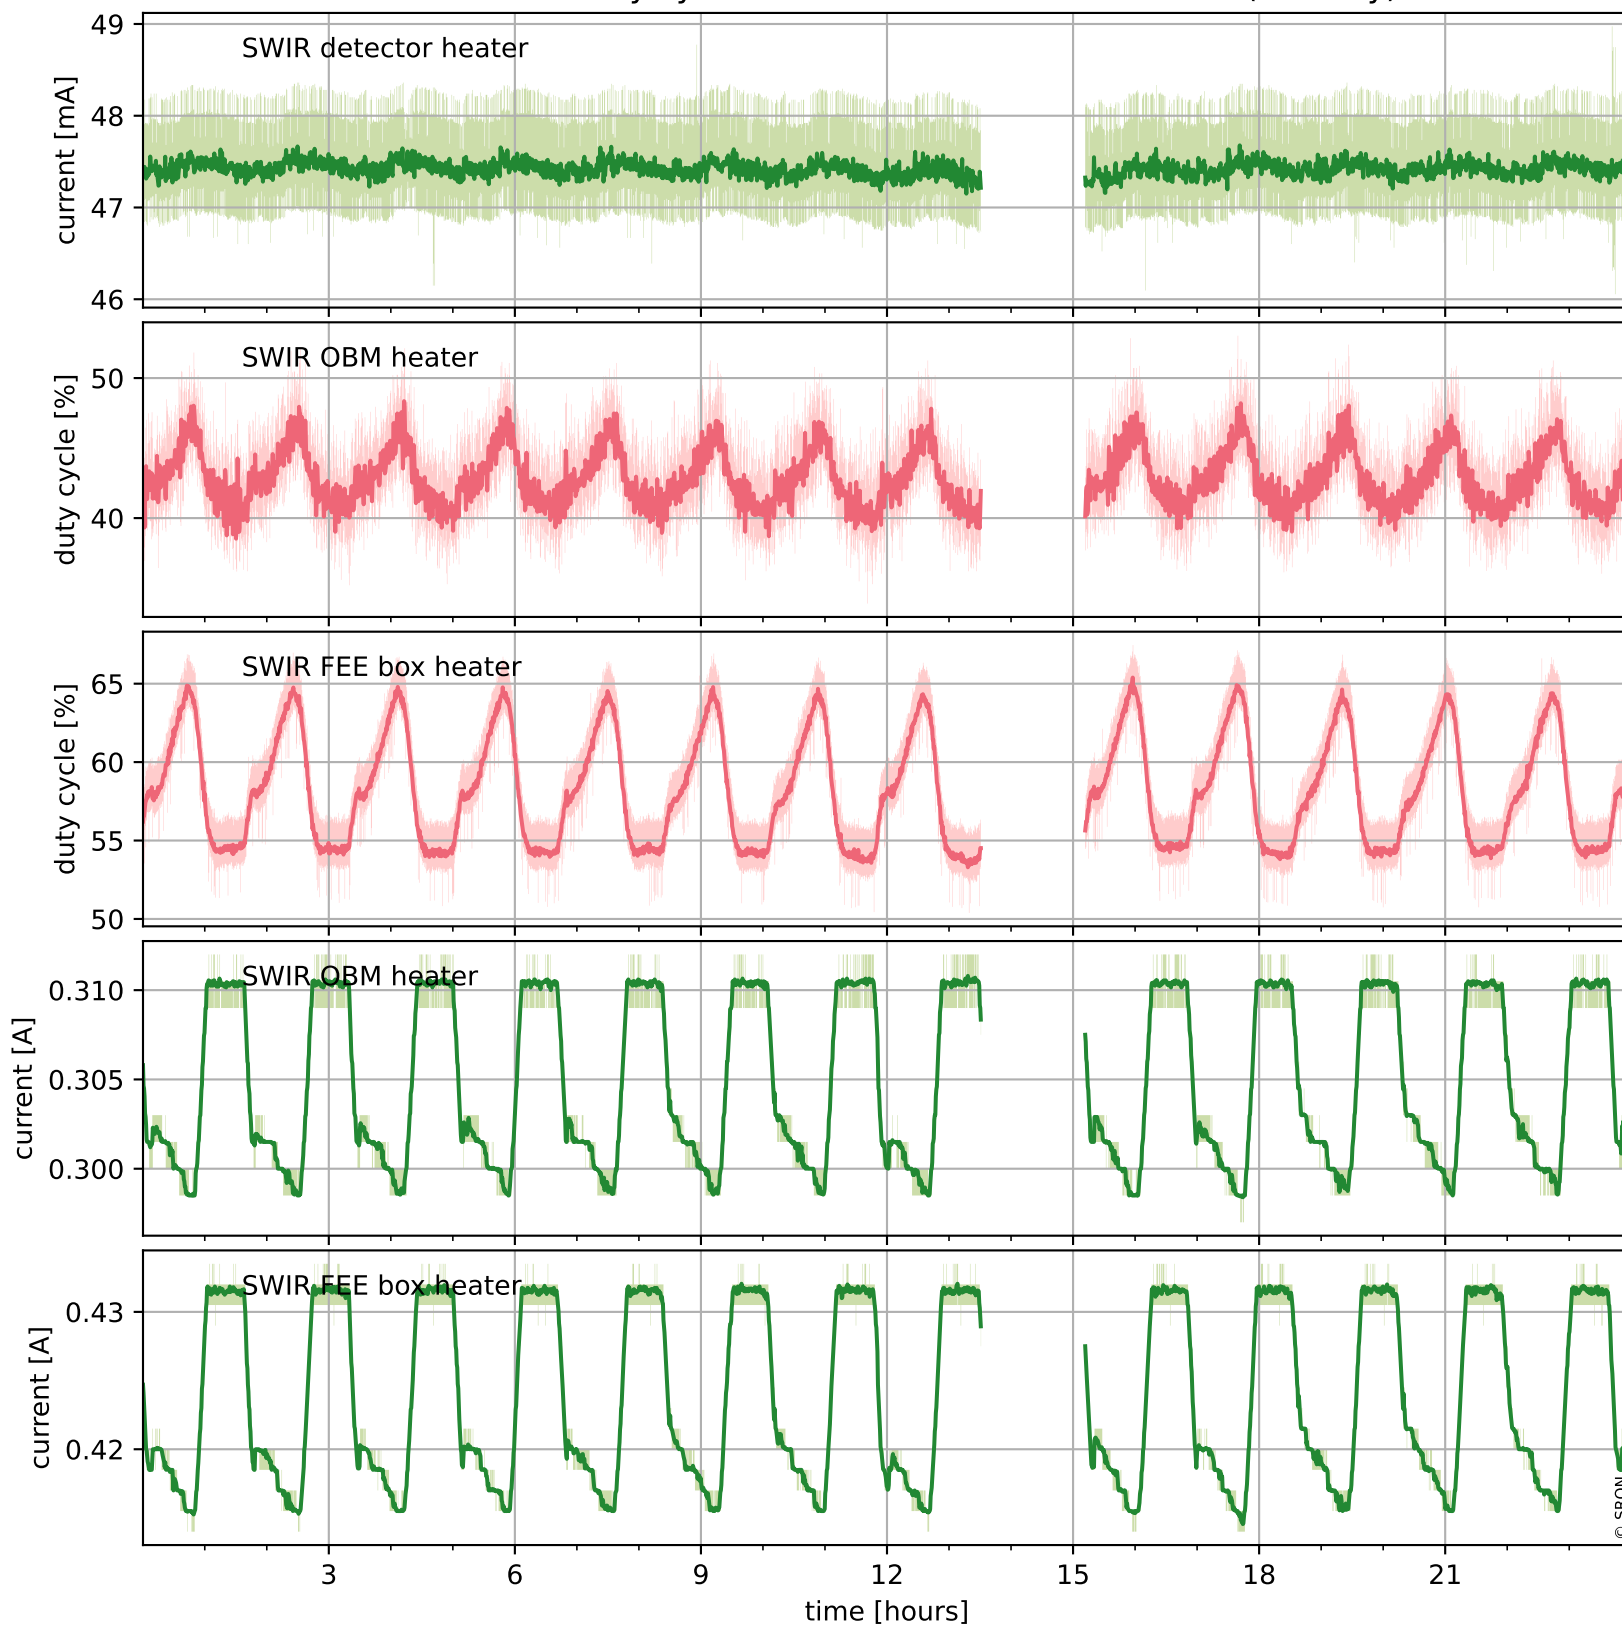

Tropomi SWIR housekeeping data

orbits : [17715, 17728]
coverage : 2021-03-15 / 2021-03-16
created : 2023-08-21T09:10:29

Current and duty cycle of 3 heaters relevant for SWIR (one day)