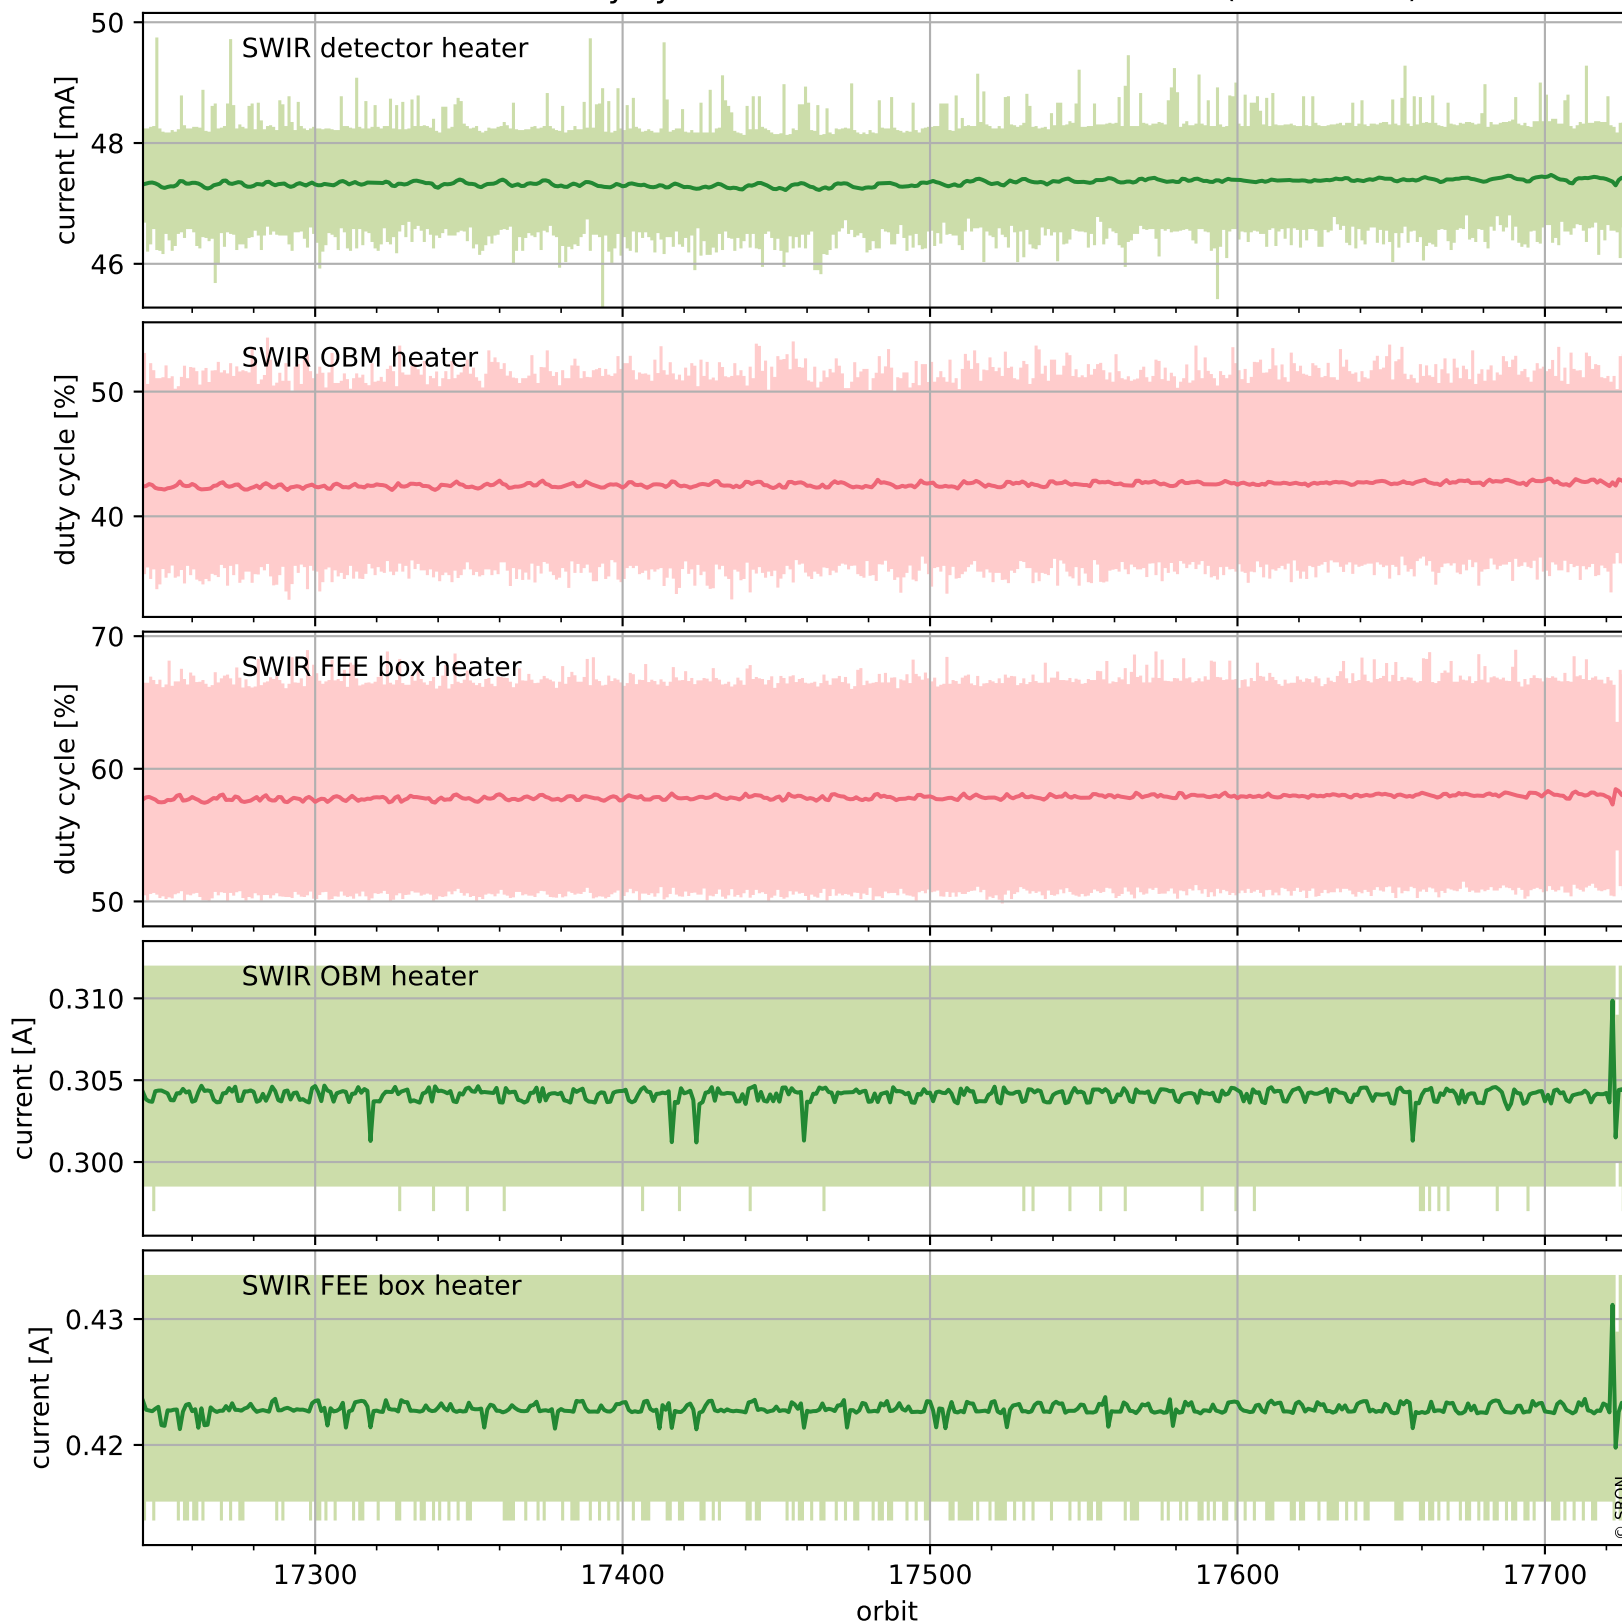

Tropomi SWIR housekeeping data

orbits : [17244, 17728]
coverage : 2021-02-09 / 2021-03-16
created : 2023-08-21T09:10:29

Current and duty cycle of 3 heaters relevant for SWIR (last month)