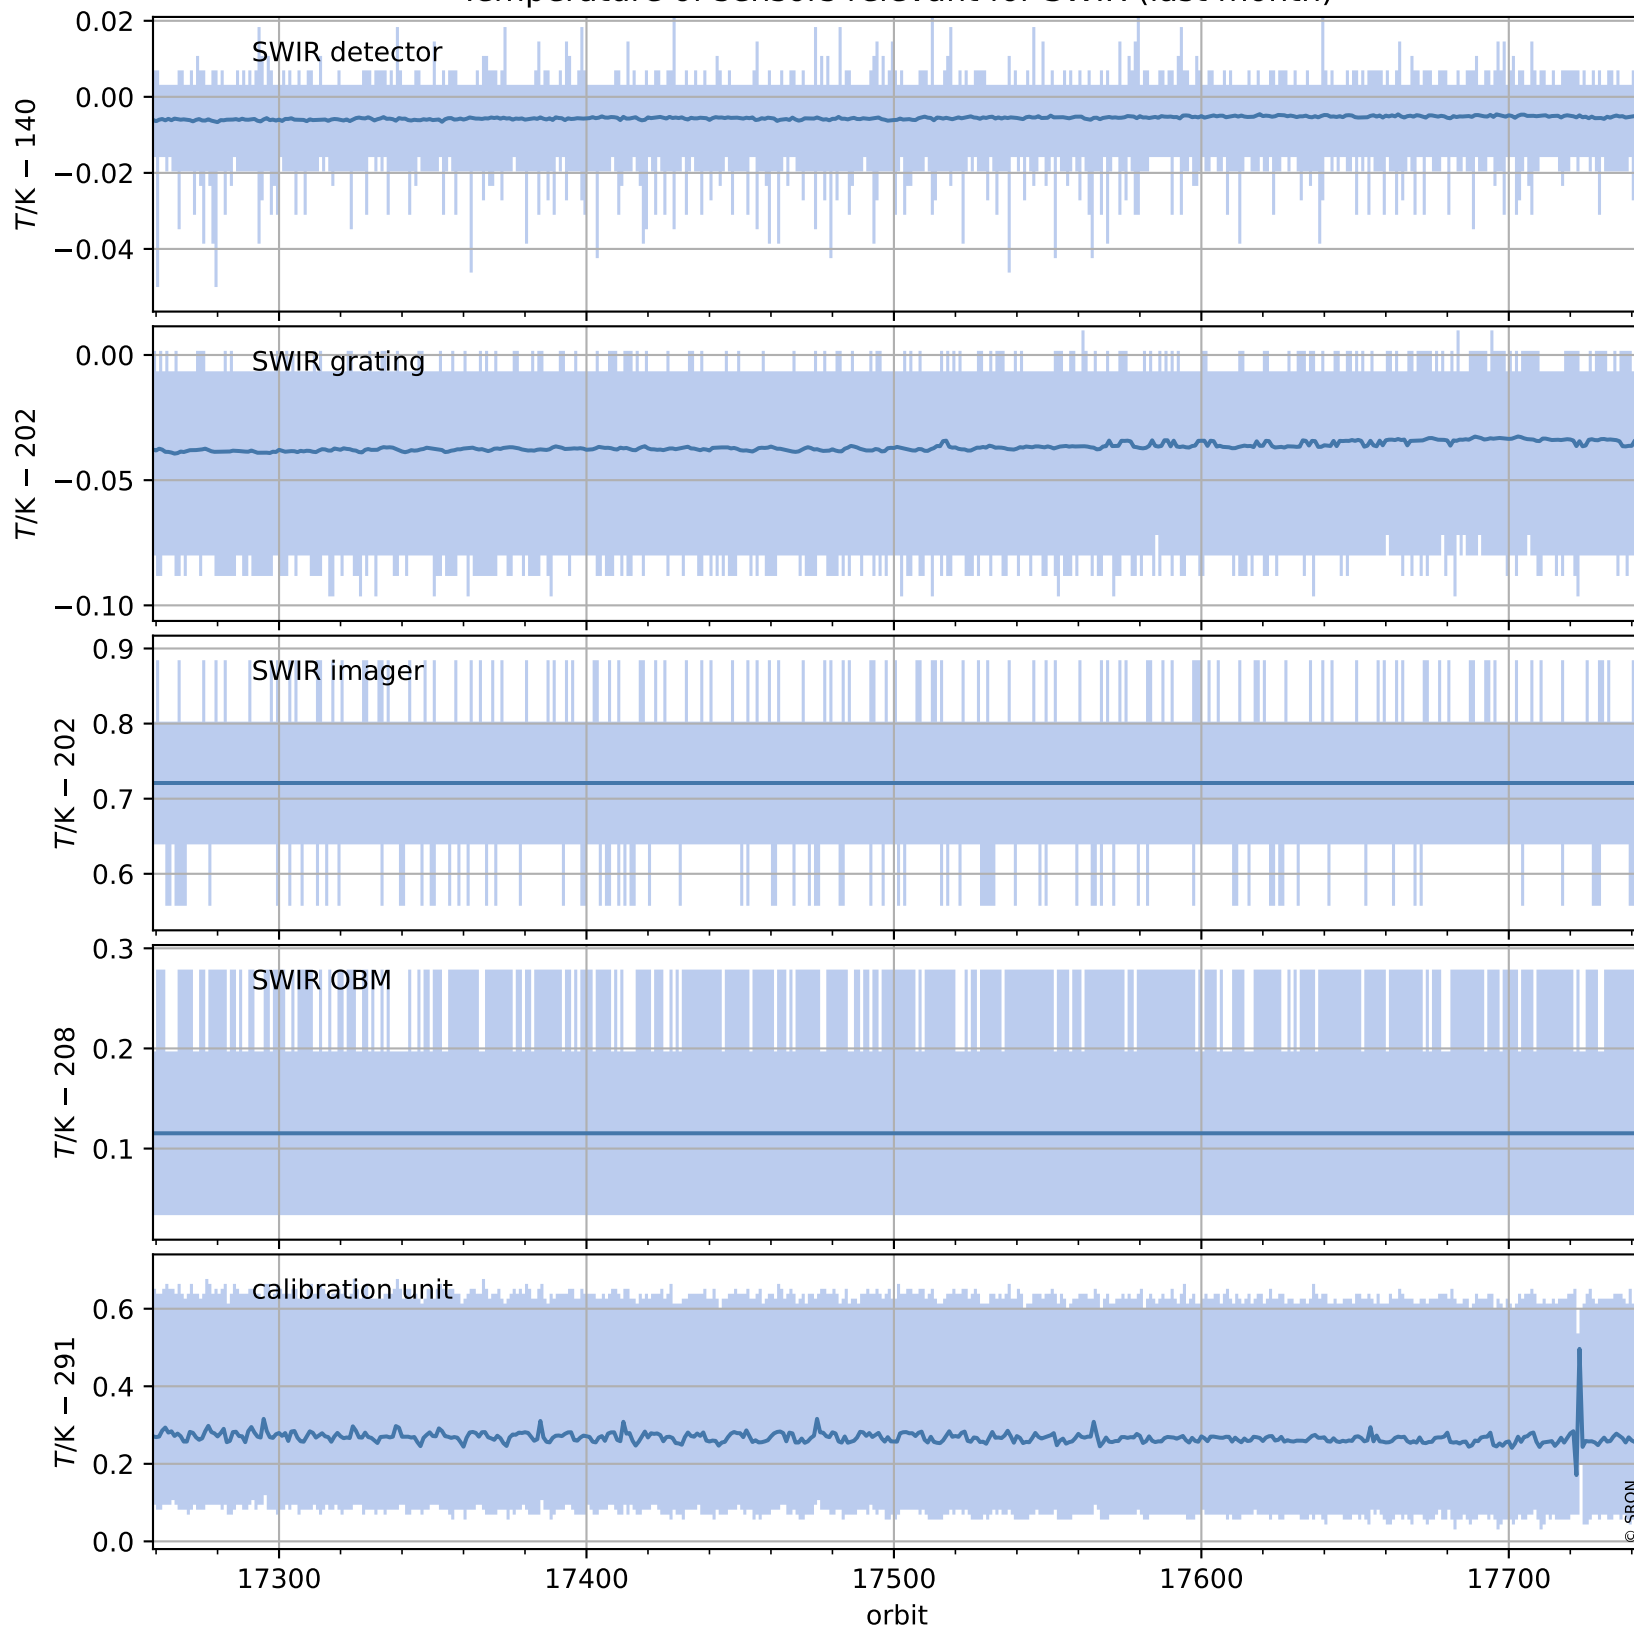

# Tropomi SWIR housekeeping data

orbits : [17729, 17743]  
coverage : 2021-03-16 / 2021-03-17  
created : 2023-08-21T09:10:31

## Temperature of sensors relevant for SWIR (one day)

# Tropomi SWIR housekeeping data

orbits : [17259, 17743]  
coverage : 2021-02-10 / 2021-03-17  
created : 2023-08-21T09:10:31

## Temperature of sensors relevant for SWIR (last month)