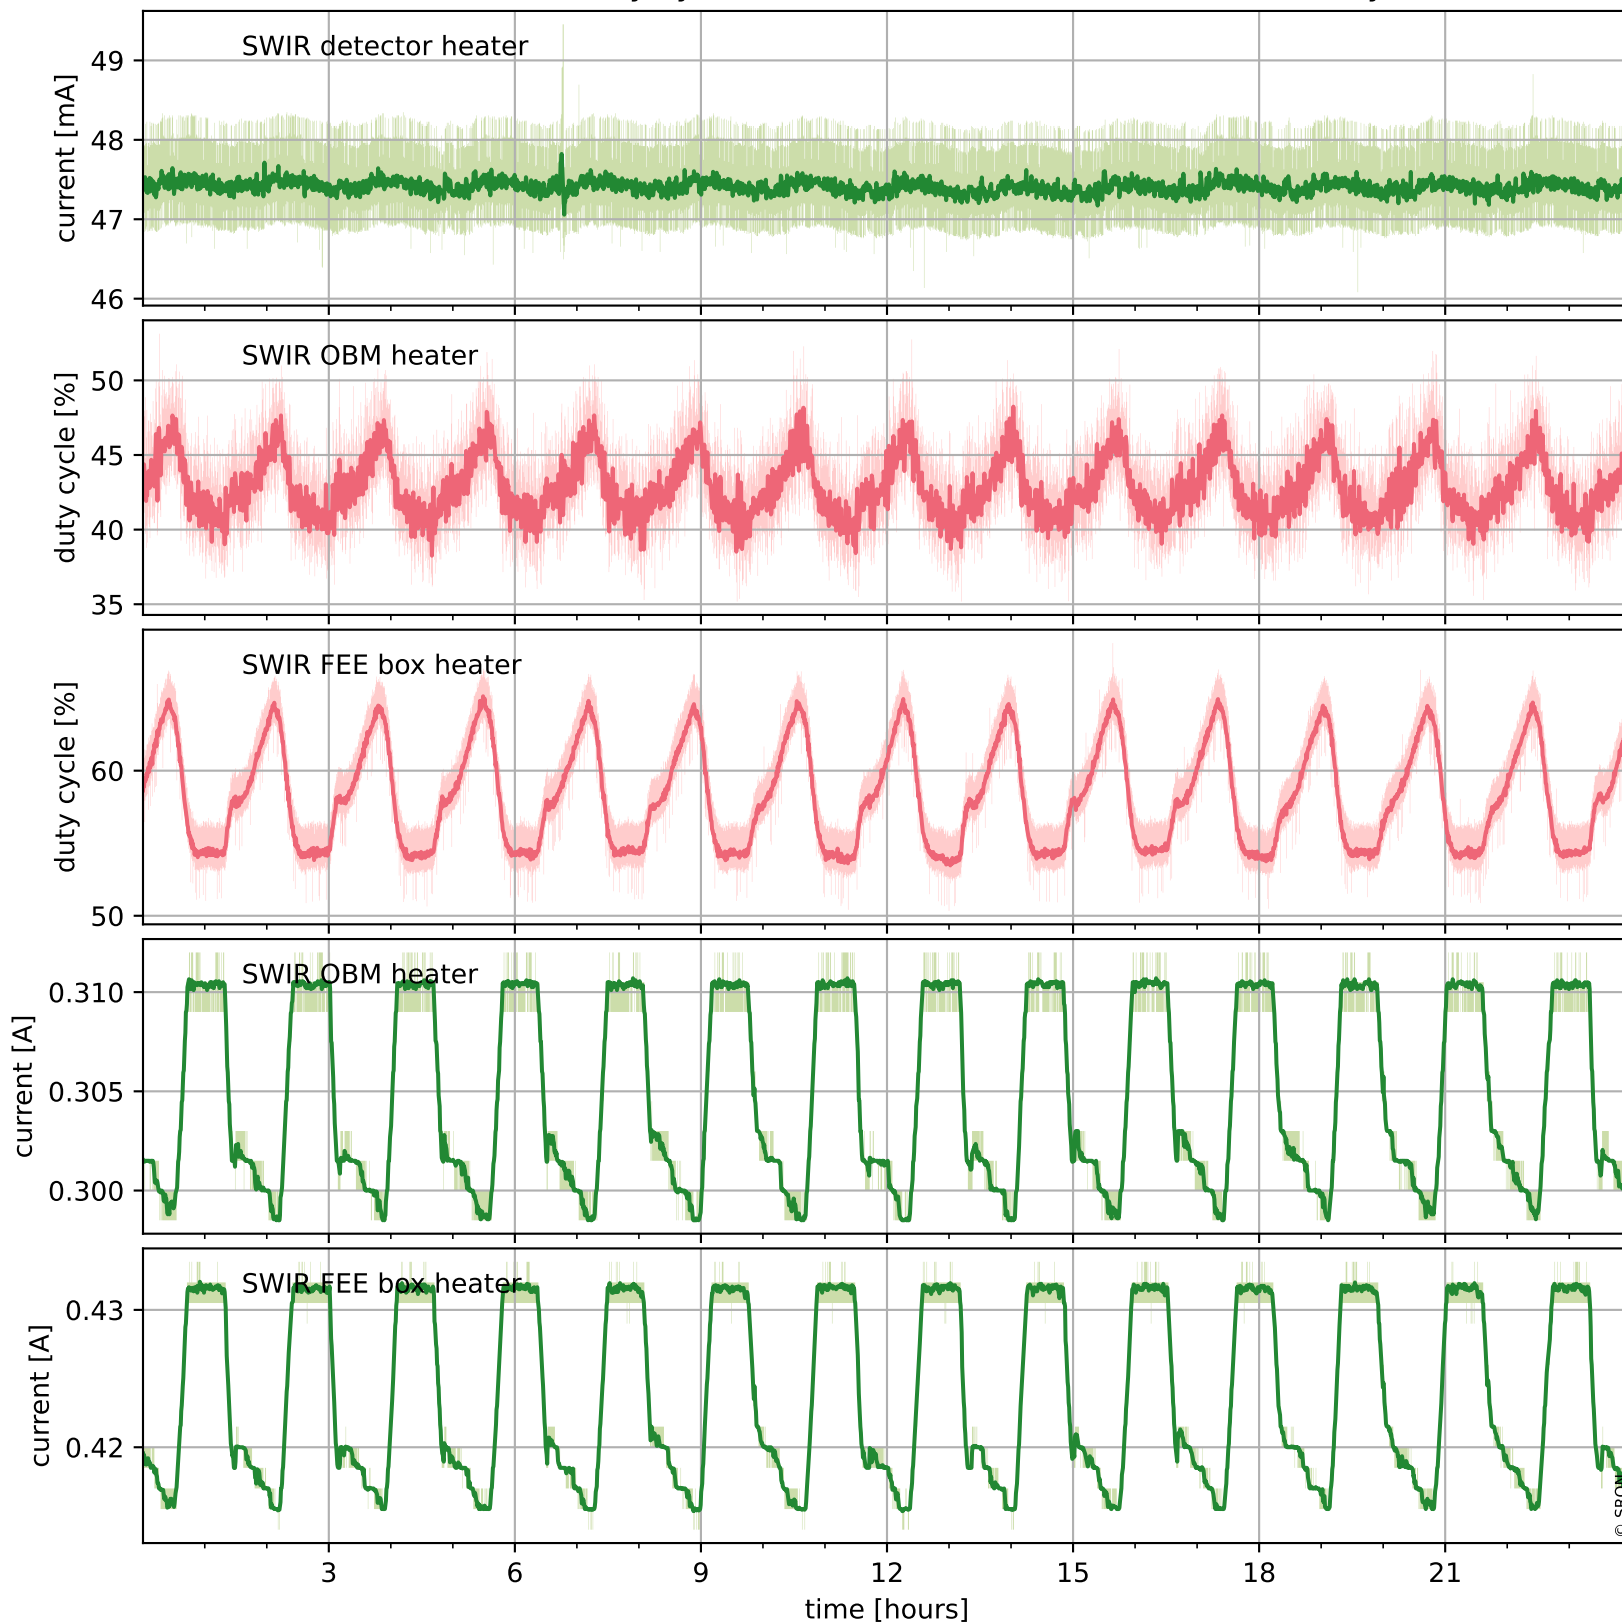

Tropomi SWIR housekeeping data

orbits : [17729, 17743]
coverage : 2021-03-16 / 2021-03-17
created : 2023-08-21T09:10:31

Current and duty cycle of 3 heaters relevant for SWIR (one day)