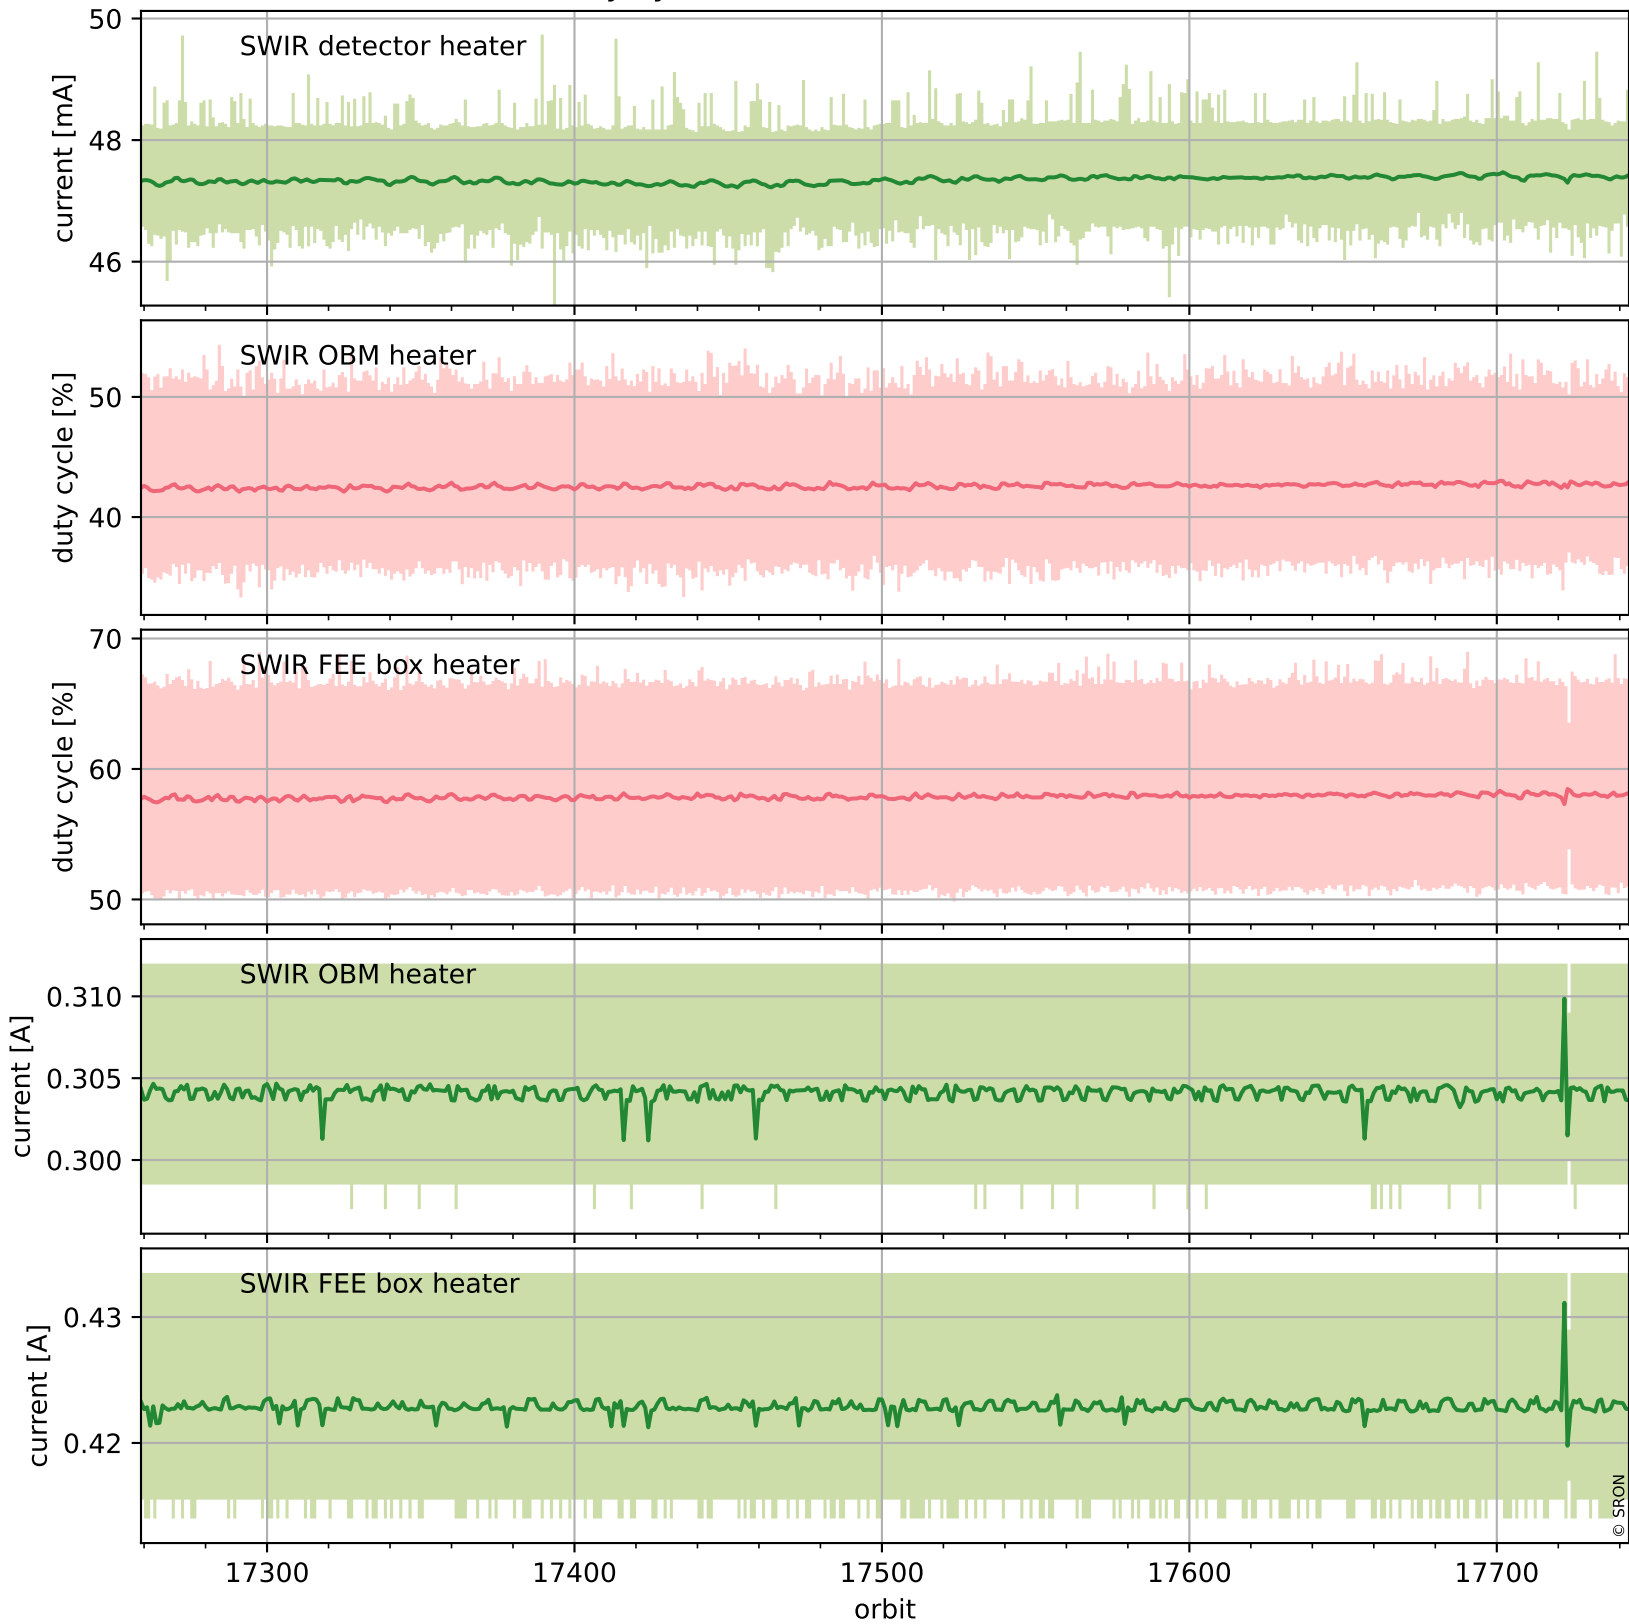

Tropomi SWIR housekeeping data

orbits : [17259, 17743]
coverage : 2021-02-10 / 2021-03-17
created : 2023-08-21T09:10:32

Current and duty cycle of 3 heaters relevant for SWIR (last month)