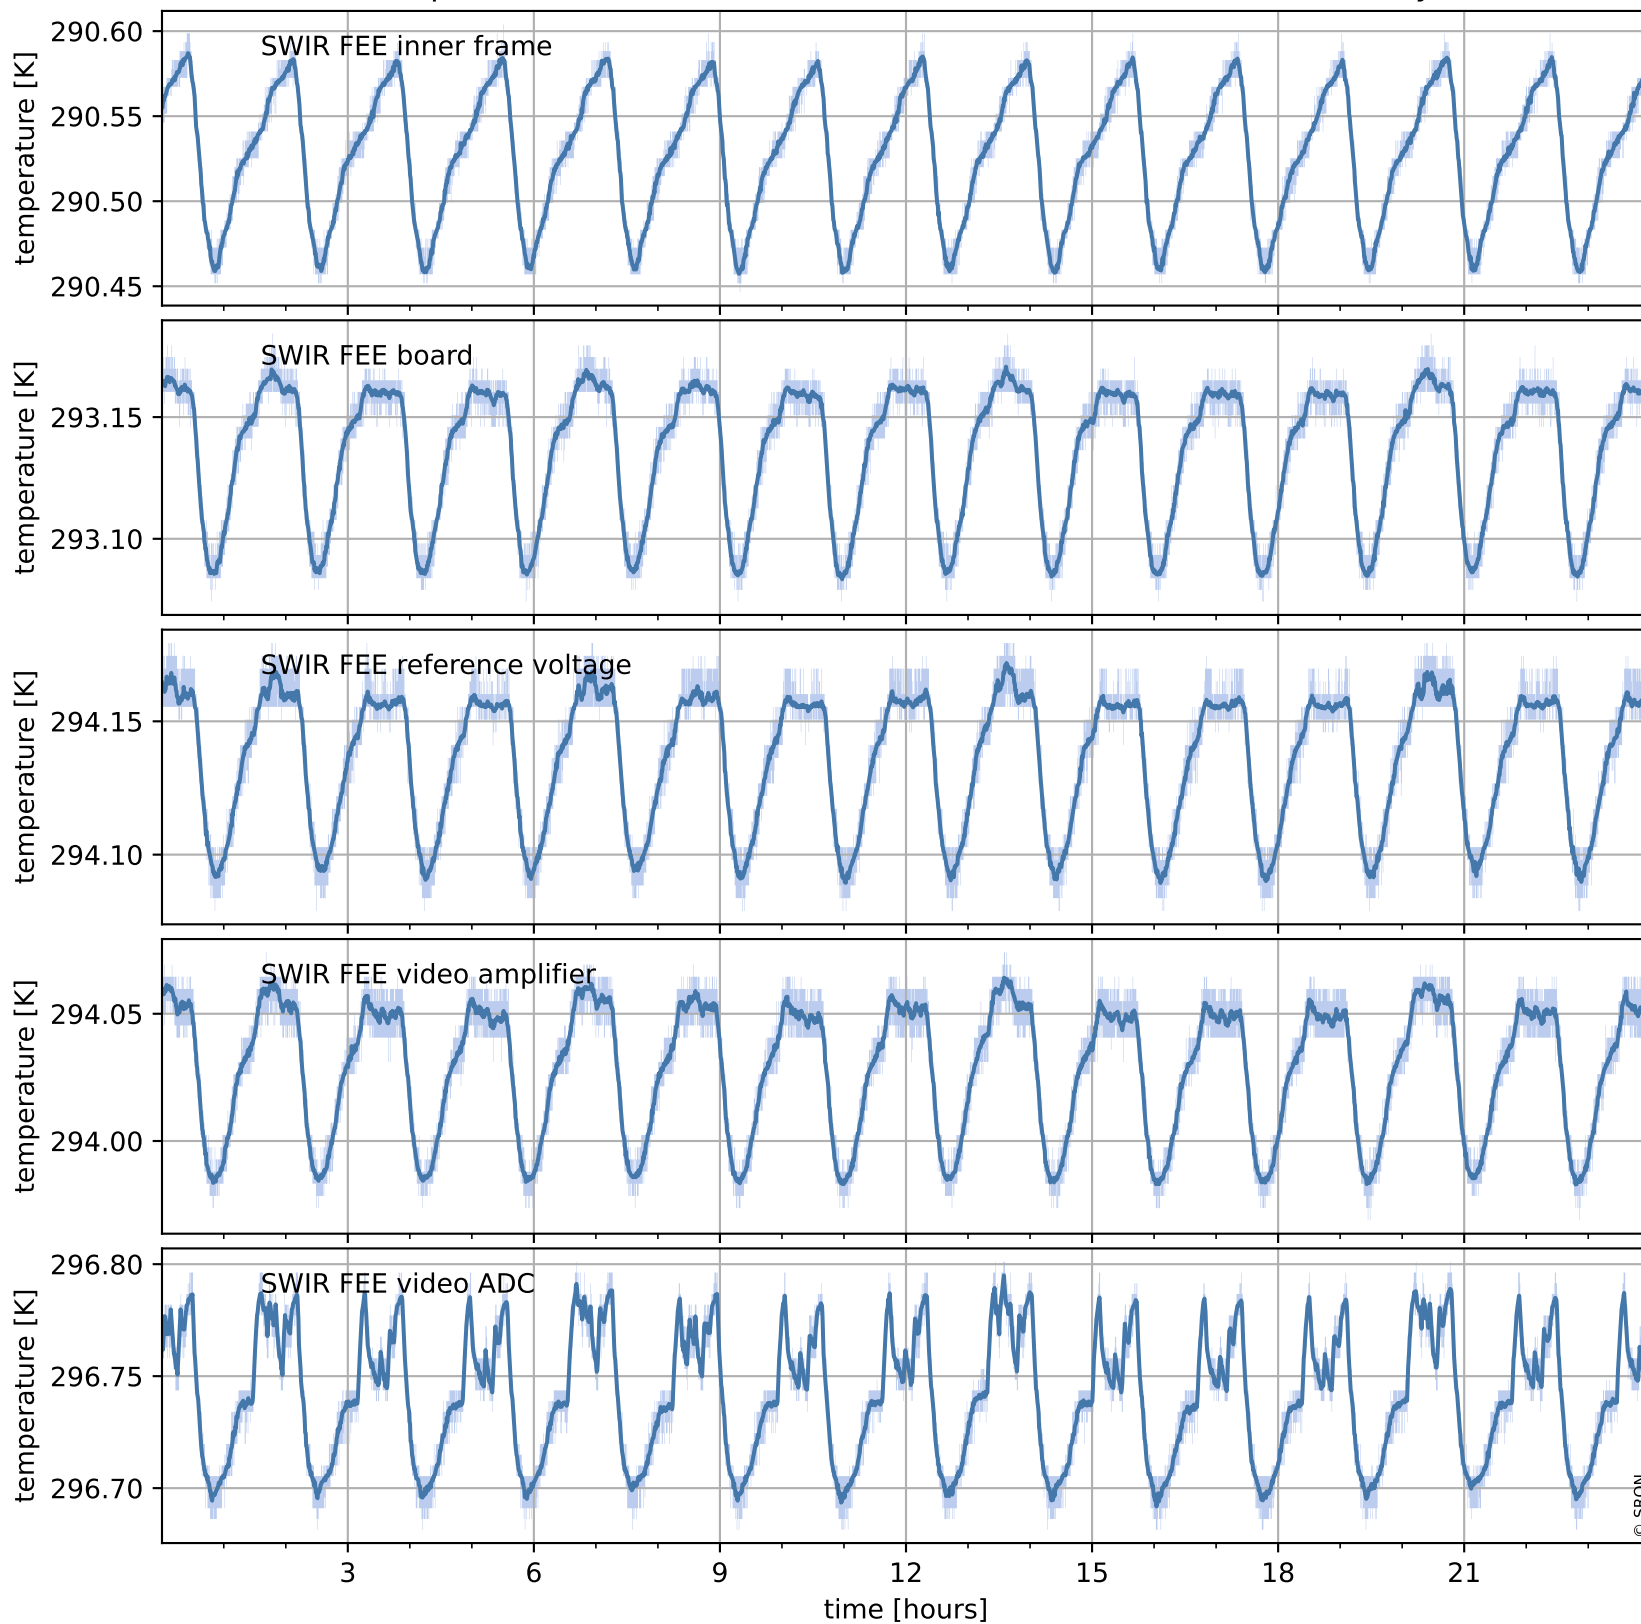

Tropomi SWIR housekeeping data

orbits : [17729, 17743]
coverage : 2021-03-16 / 2021-03-17
created : 2023-08-21T09:10:32

Temperature of sensors at the SWIR front-end electronics (one day)