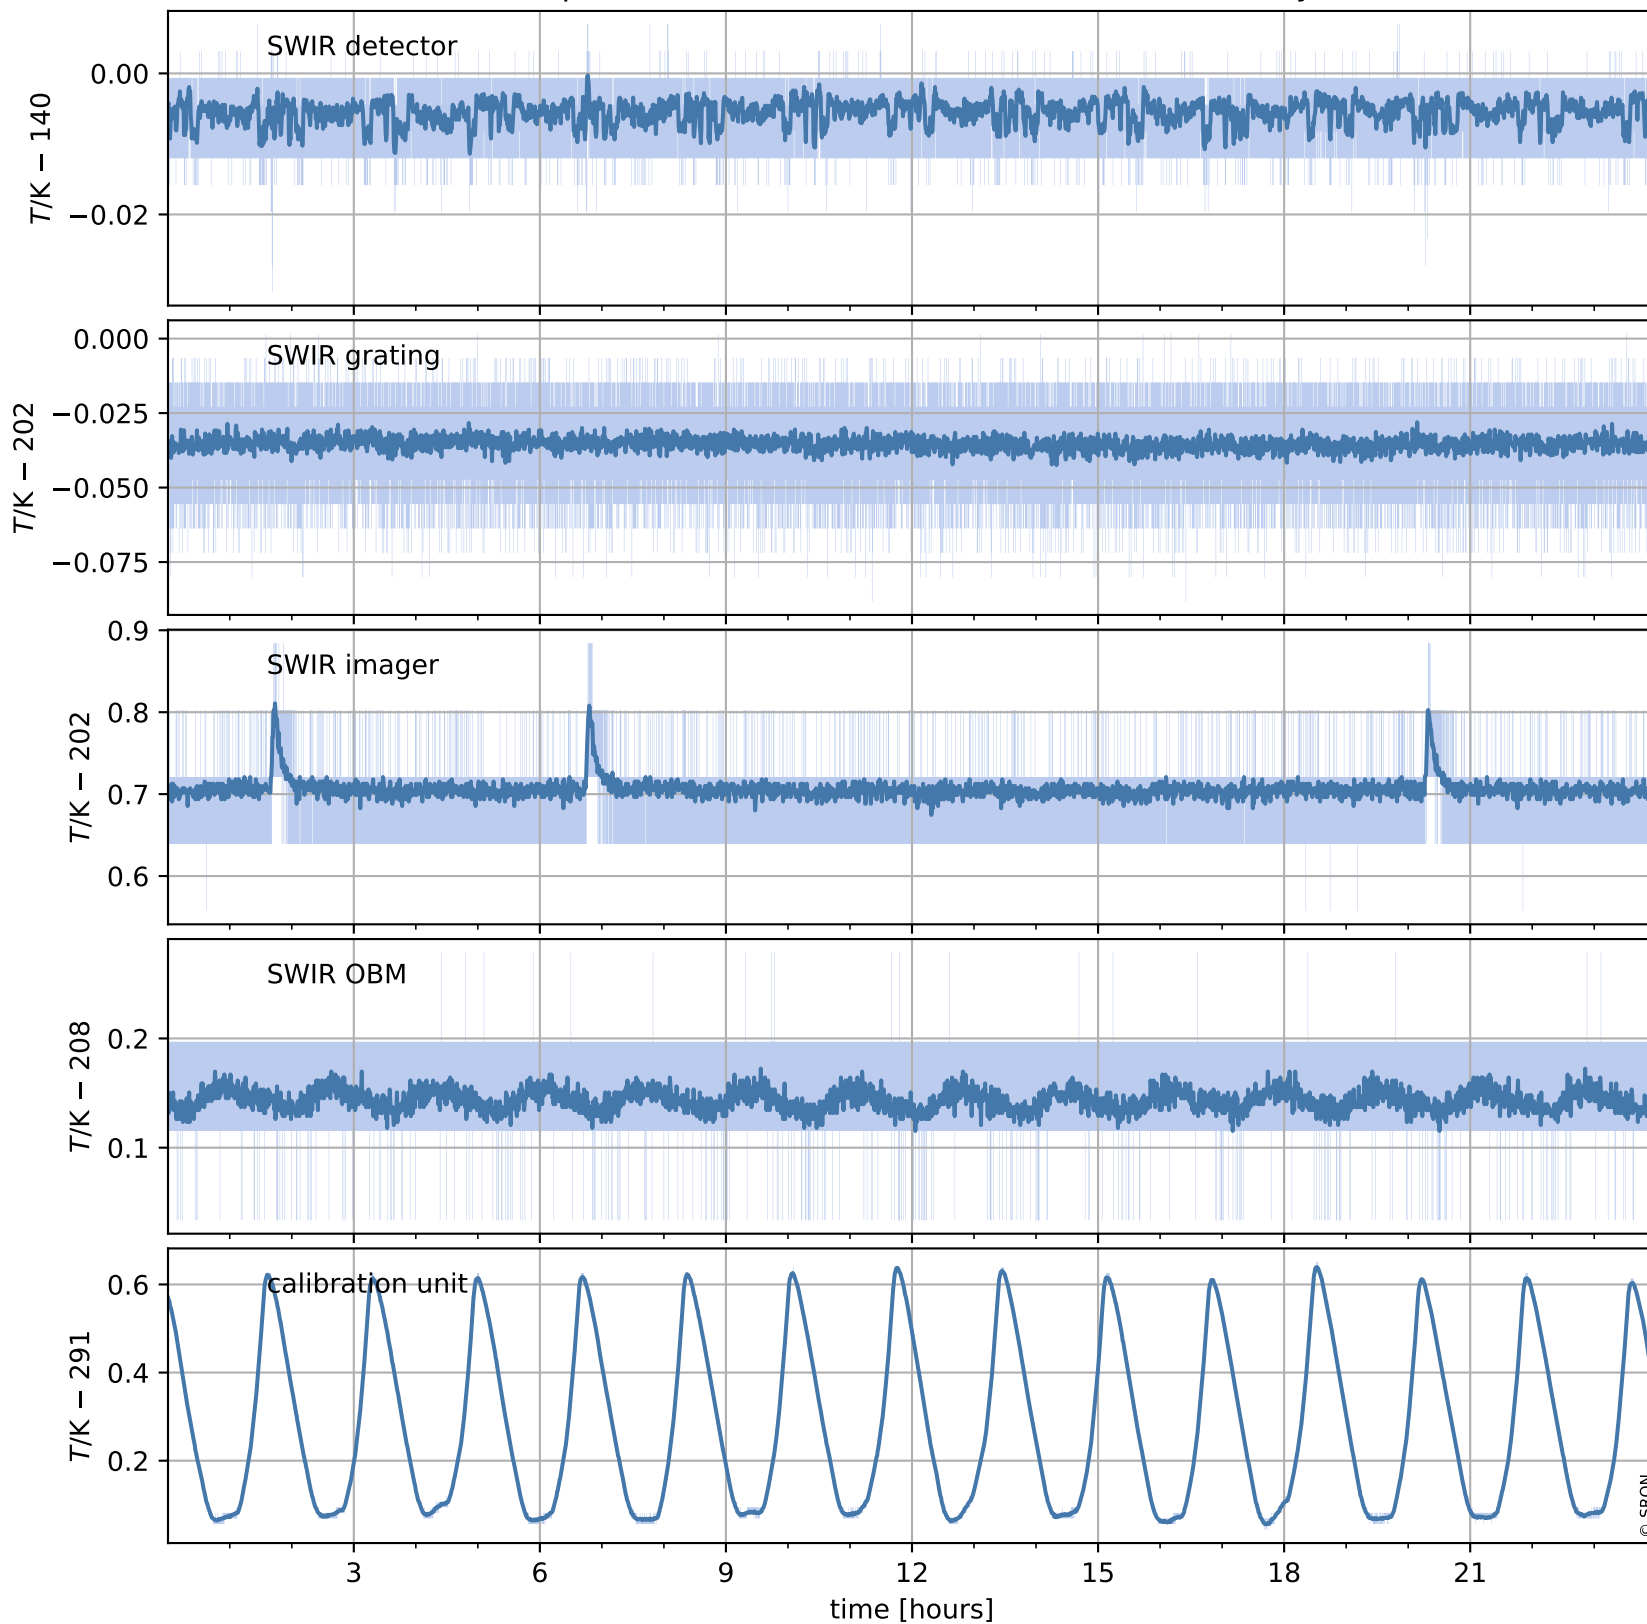

# Tropomi SWIR housekeeping data

orbits : [17729, 17743]  
coverage : 2021-03-16 / 2021-03-17  
created : 2023-08-21T09:10:31

## Temperature of sensors relevant for SWIR (one day)

## Temperature of sensors relevant for SWIR (last month)