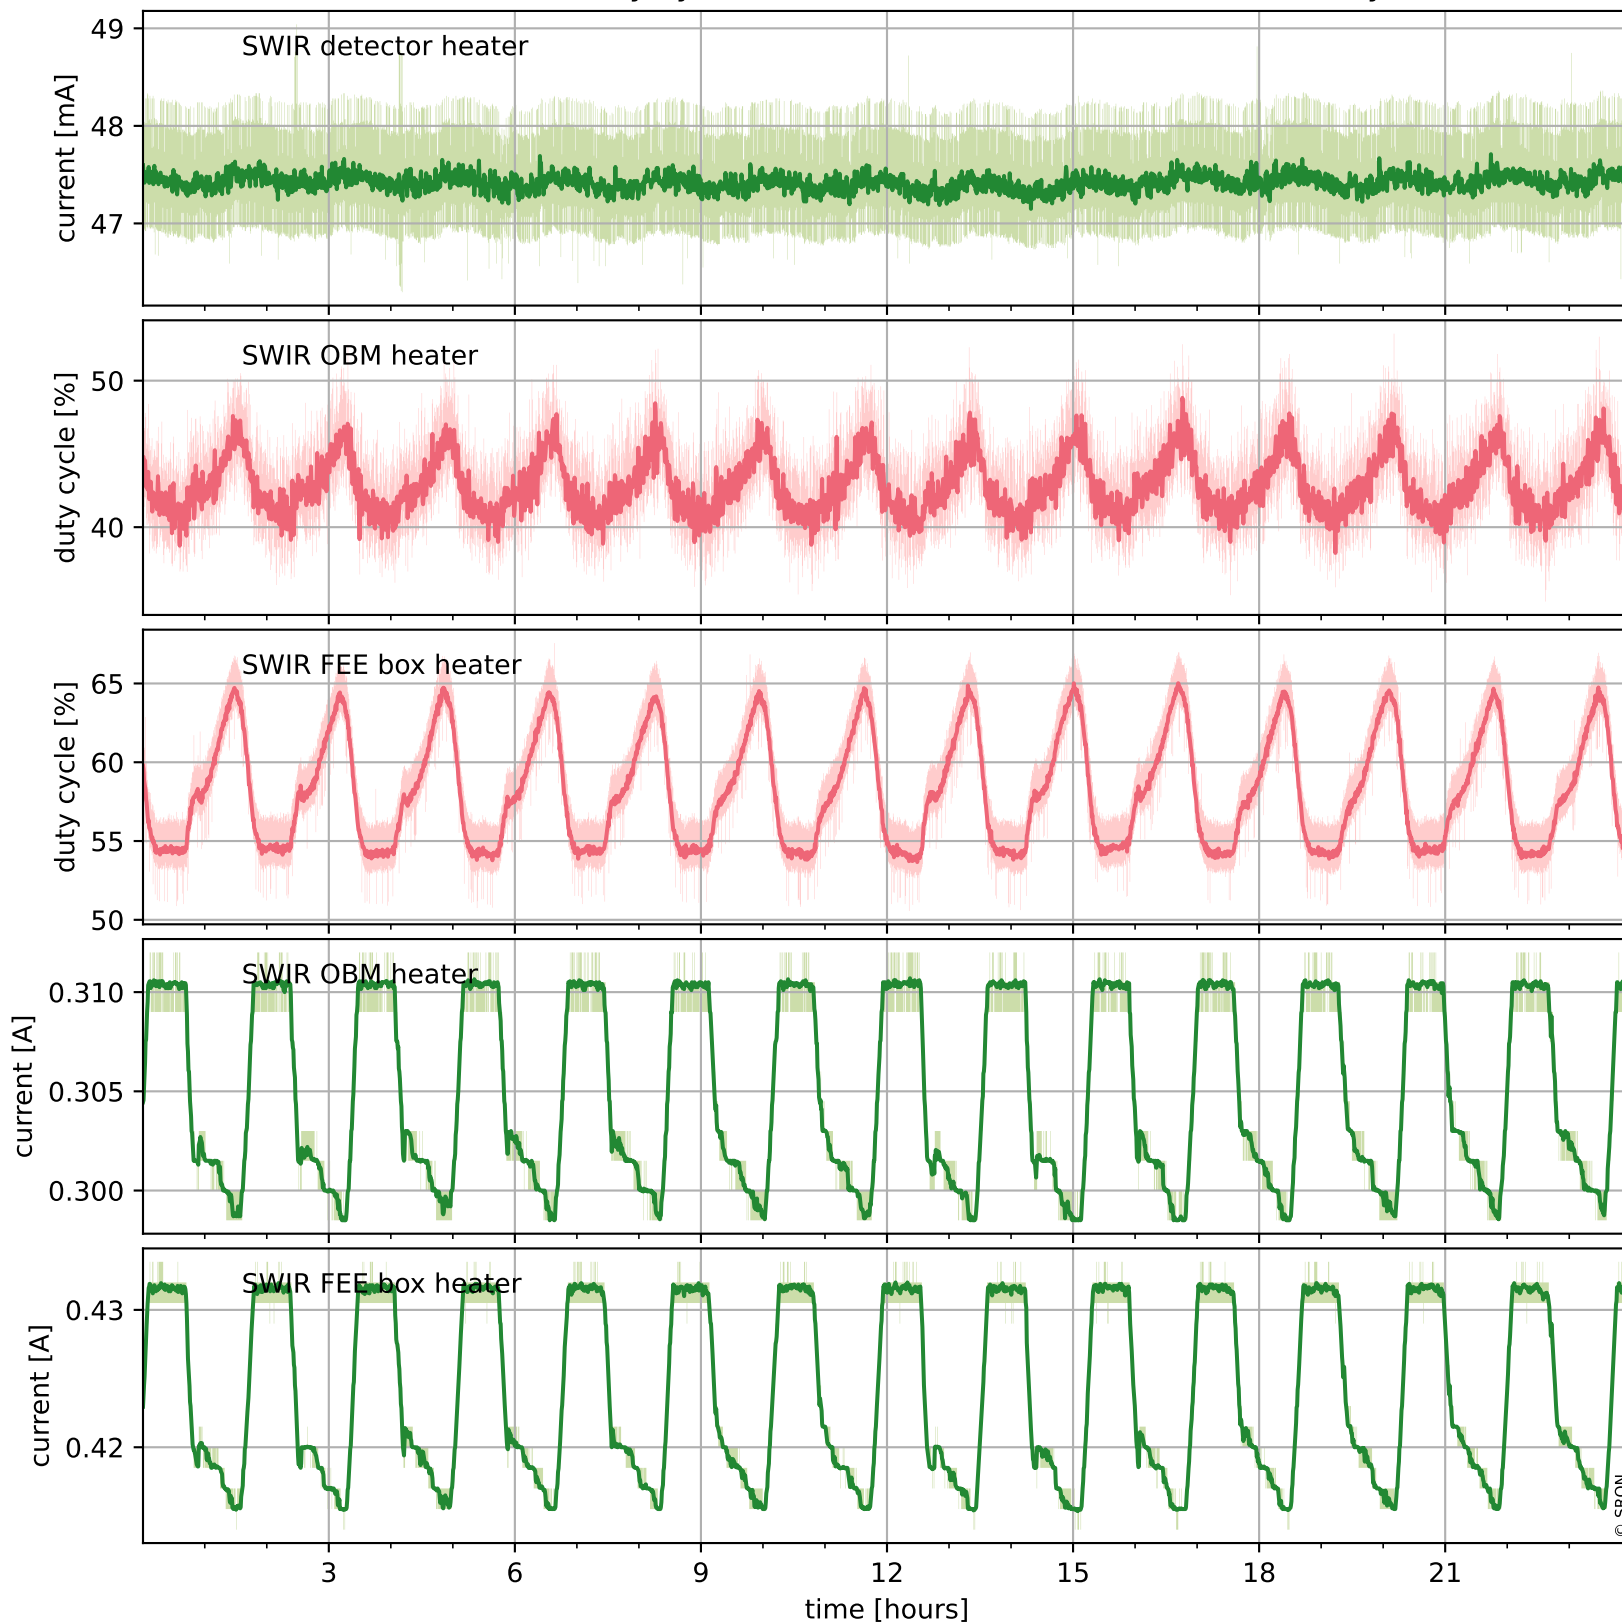

Tropomi SWIR housekeeping data

orbits : [17758, 17771]
coverage : 2021-03-18 / 2021-03-19
created : 2023-08-21T09:10:35

Temperature of sensors relevant for SWIR (one day)

Tropomi SWIR housekeeping data

orbits : [17287, 17771]
coverage : 2021-02-12 / 2021-03-19
created : 2023-08-21T09:10:35

Temperature of sensors relevant for SWIR (last month)

Tropomi SWIR housekeeping data

orbits : [17758, 17771]
coverage : 2021-03-18 / 2021-03-19
created : 2023-08-21T09:10:36

Current and duty cycle of 3 heaters relevant for SWIR (one day)

Tropomi SWIR housekeeping data

orbits : [17287, 17771]
coverage : 2021-02-12 / 2021-03-19
created : 2023-08-21T09:10:36

Current and duty cycle of 3 heaters relevant for SWIR (last month)

Tropomi SWIR housekeeping data

orbits : [17758, 17771]
coverage : 2021-03-18 / 2021-03-19
created : 2023-08-21T09:10:37

Temperature of sensors at the SWIR front-end electronics (one day)

Tropomi SWIR housekeeping data

orbits : [17287, 17771]
coverage : 2021-02-12 / 2021-03-19
created : 2023-08-21T09:10:37