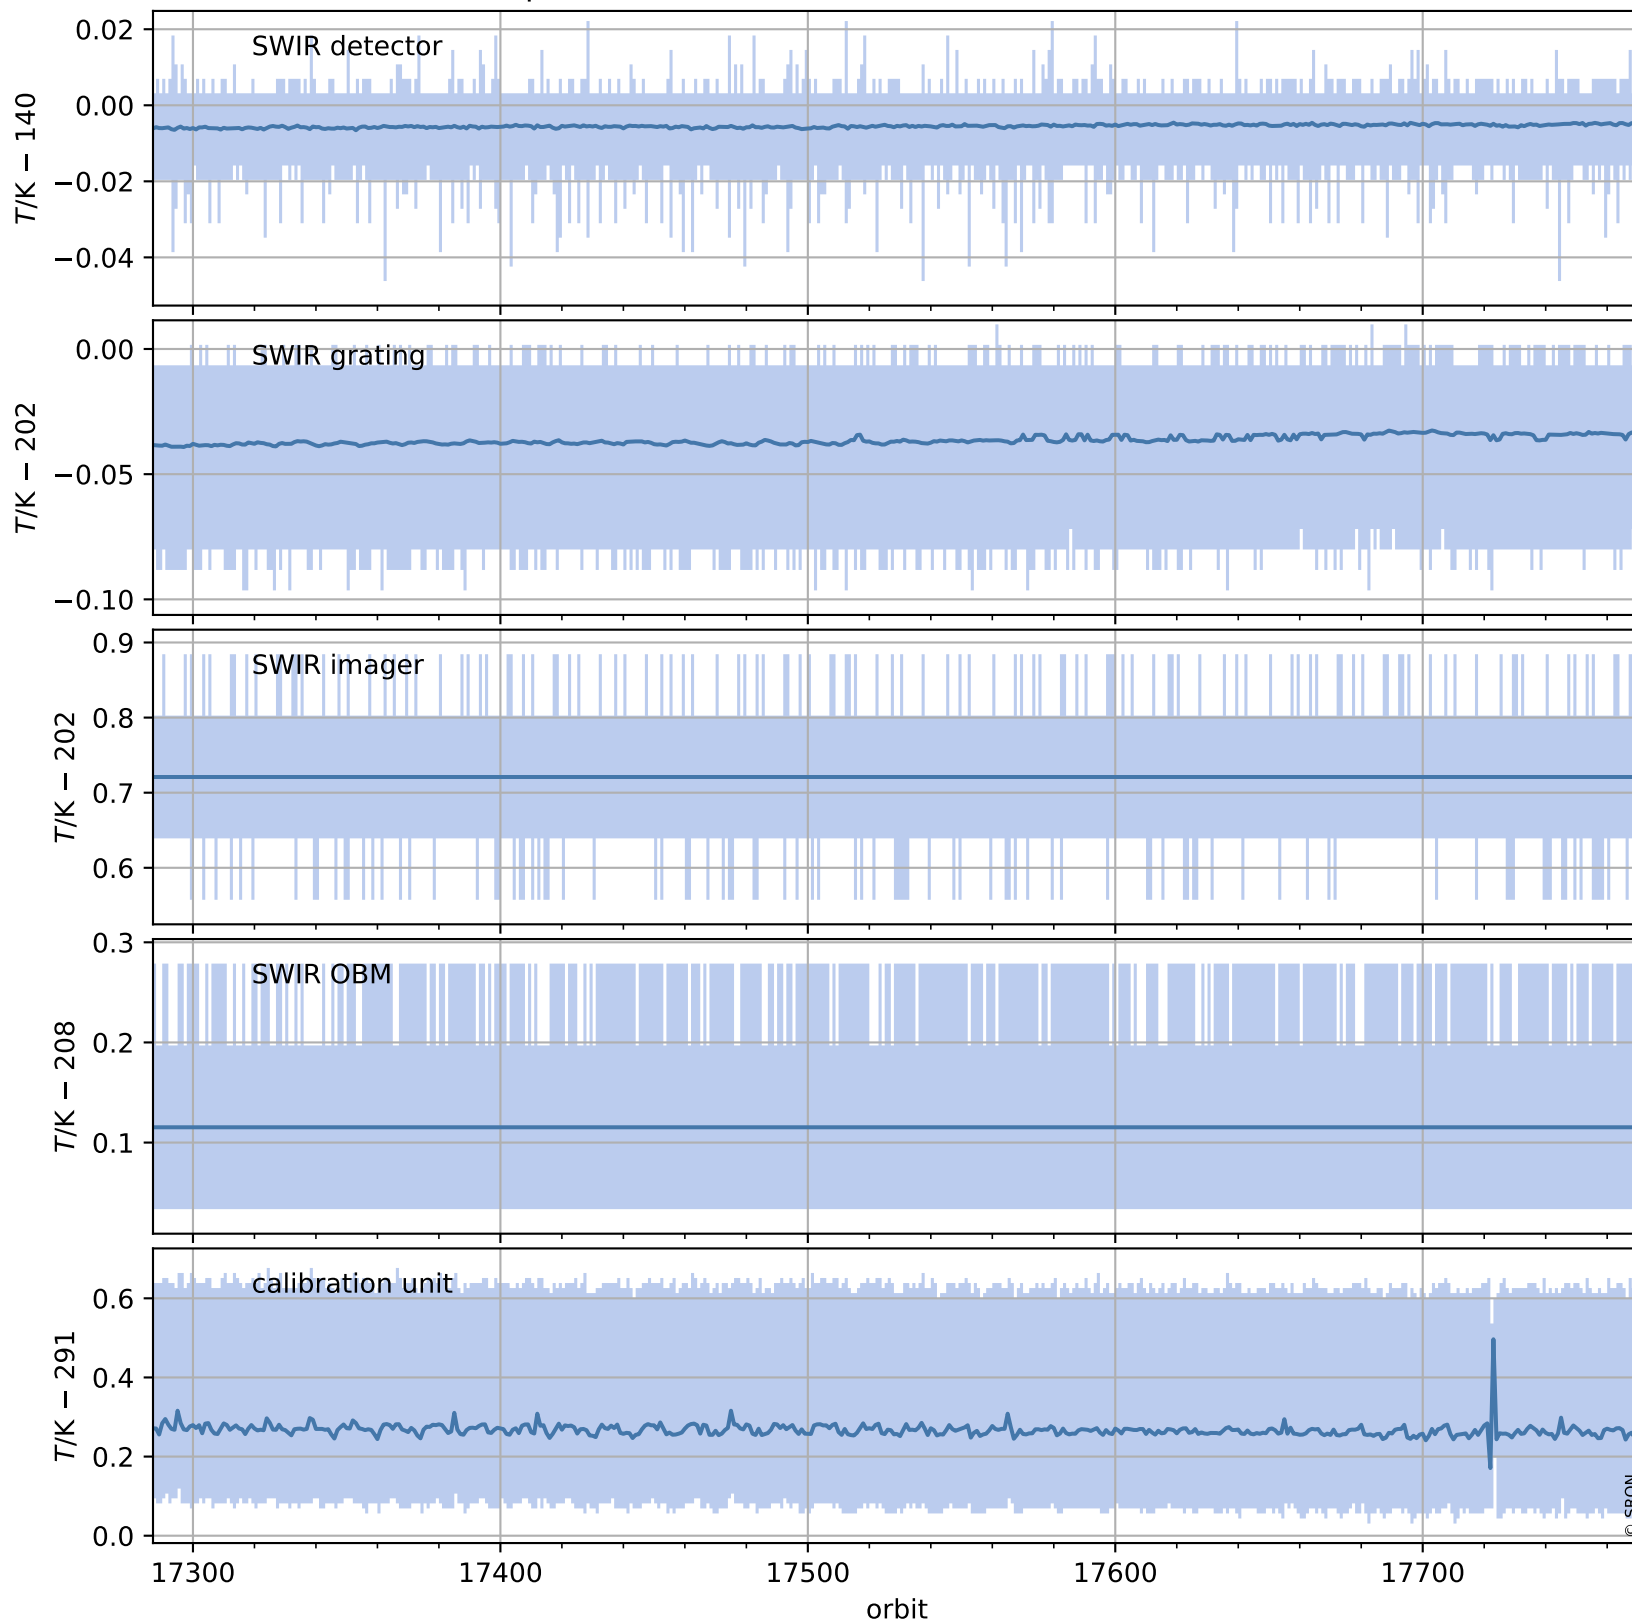

Tropomi SWIR housekeeping data

orbits : [17758, 17771]
coverage : 2021-03-18 / 2021-03-19
created : 2023-08-21T09:10:35

Temperature of sensors relevant for SWIR (one day)

Tropomi SWIR housekeeping data

orbits : [17287, 17771]
coverage : 2021-02-12 / 2021-03-19
created : 2023-08-21T09:10:35

Temperature of sensors relevant for SWIR (last month)

Tropomi SWIR housekeeping data

orbits : [17758, 17771]
coverage : 2021-03-18 / 2021-03-19
created : 2023-08-21T09:10:36

Current and duty cycle of 3 heaters relevant for SWIR (one day)

Tropomi SWIR housekeeping data

orbits : [17287, 17771]
coverage : 2021-02-12 / 2021-03-19
created : 2023-08-21T09:10:36

Current and duty cycle of 3 heaters relevant for SWIR (last month)

Tropomi SWIR housekeeping data

orbits : [17758, 17771]
coverage : 2021-03-18 / 2021-03-19
created : 2023-08-21T09:10:37

Temperature of sensors at the SWIR front-end electronics (one day)

Tropomi SWIR housekeeping data

orbits : [17287, 17771]
coverage : 2021-02-12 / 2021-03-19
created : 2023-08-21T09:10:37