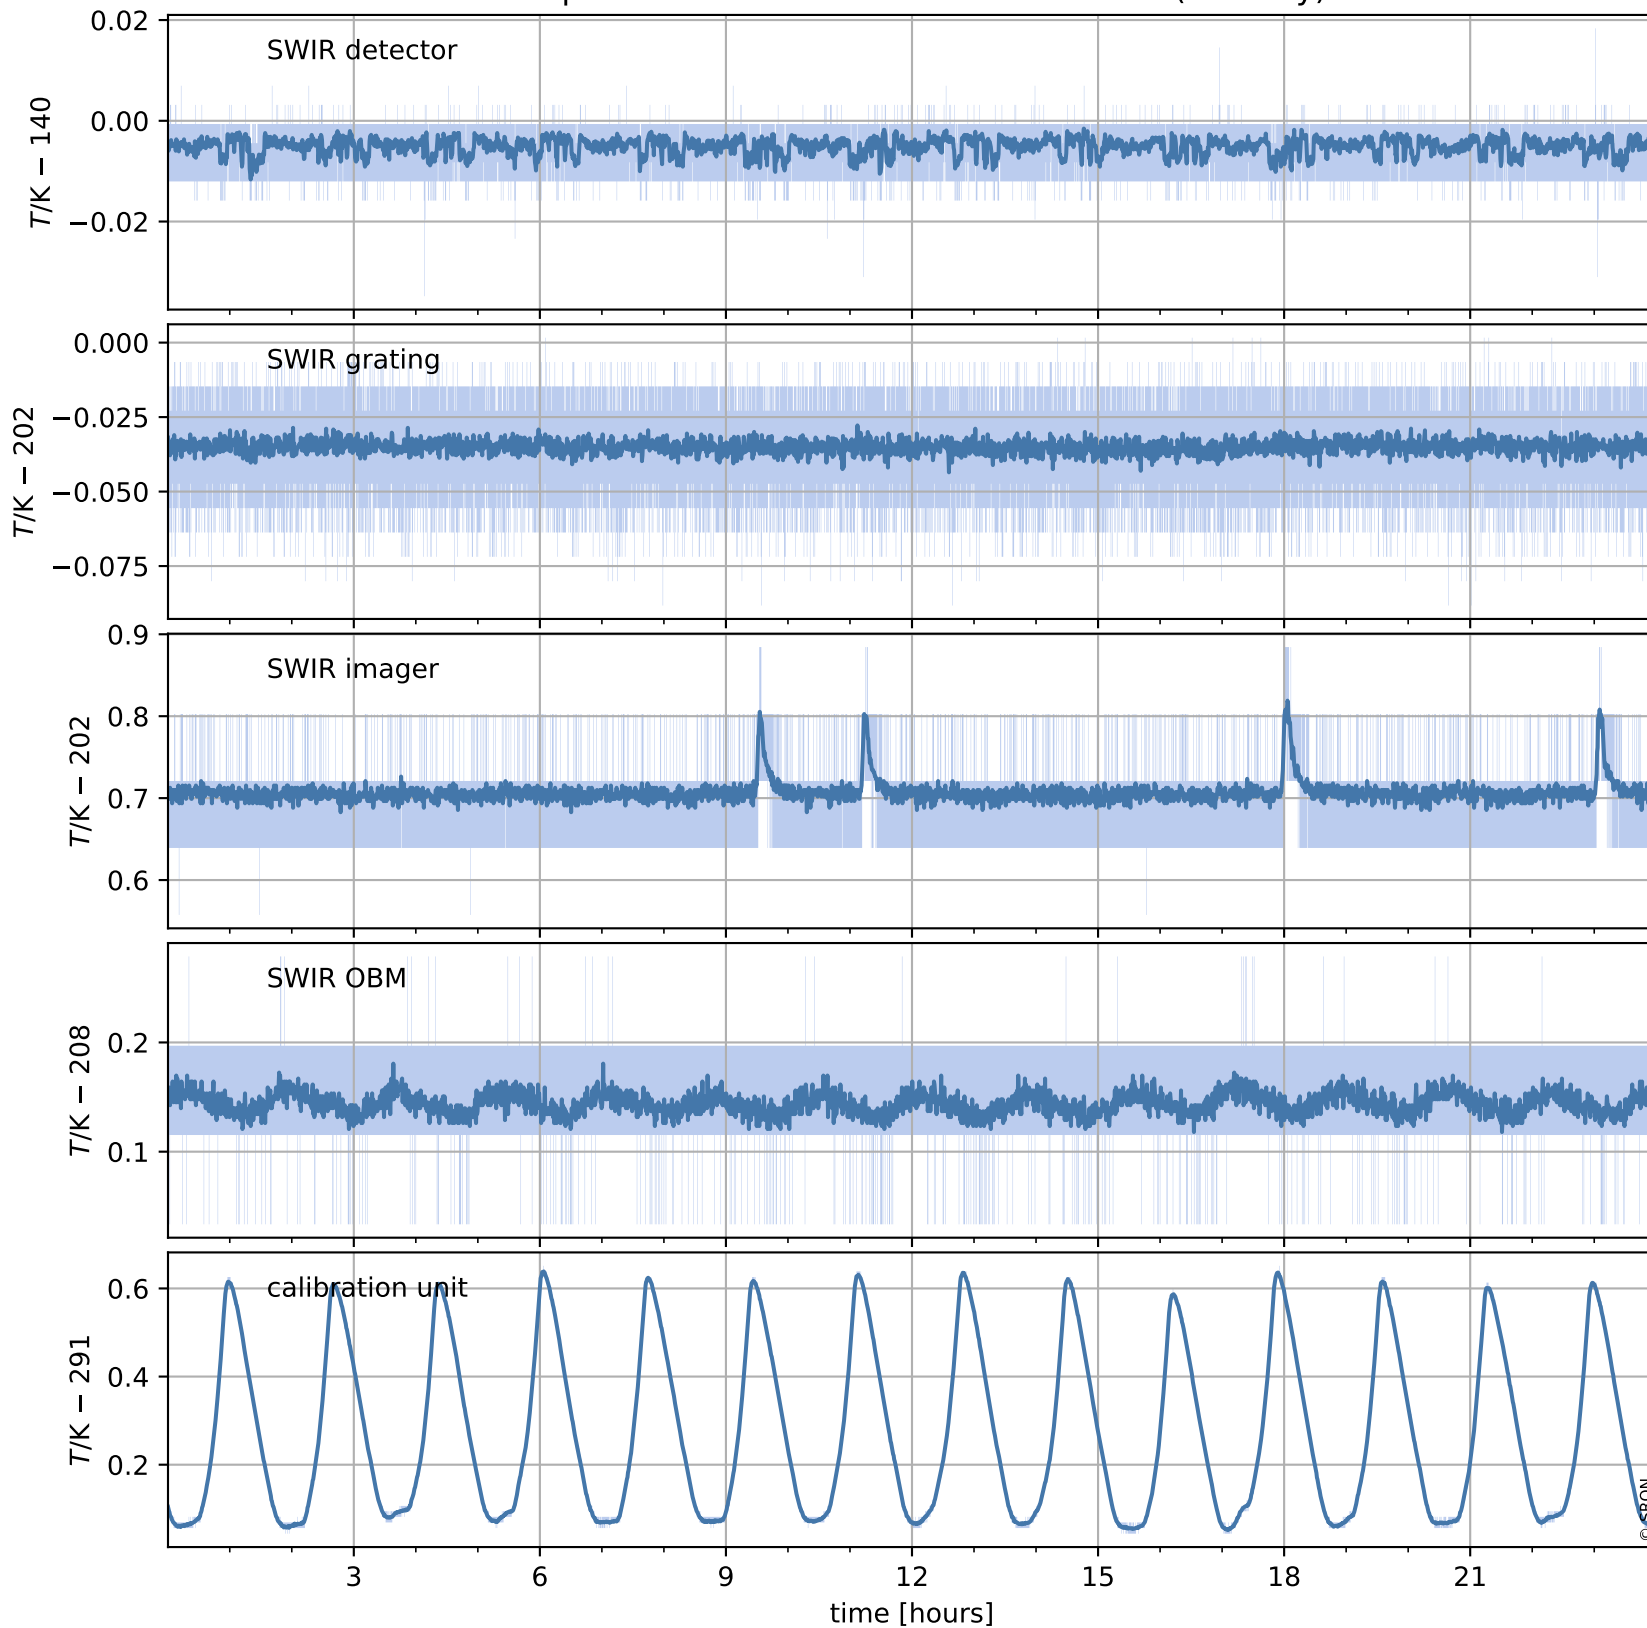

Tropomi SWIR housekeeping data

orbits : [17758, 17771]
coverage : 2021-03-18 / 2021-03-19
created : 2023-08-21T09:10:35

Temperature of sensors relevant for SWIR (one day)

Tropomi SWIR housekeeping data

orbits : [17287, 17771]
coverage : 2021-02-12 / 2021-03-19
created : 2023-08-21T09:10:35

Temperature of sensors relevant for SWIR (last month)

Tropomi SWIR housekeeping data

orbits : [17758, 17771]
coverage : 2021-03-18 / 2021-03-19
created : 2023-08-21T09:10:36

Current and duty cycle of 3 heaters relevant for SWIR (one day)