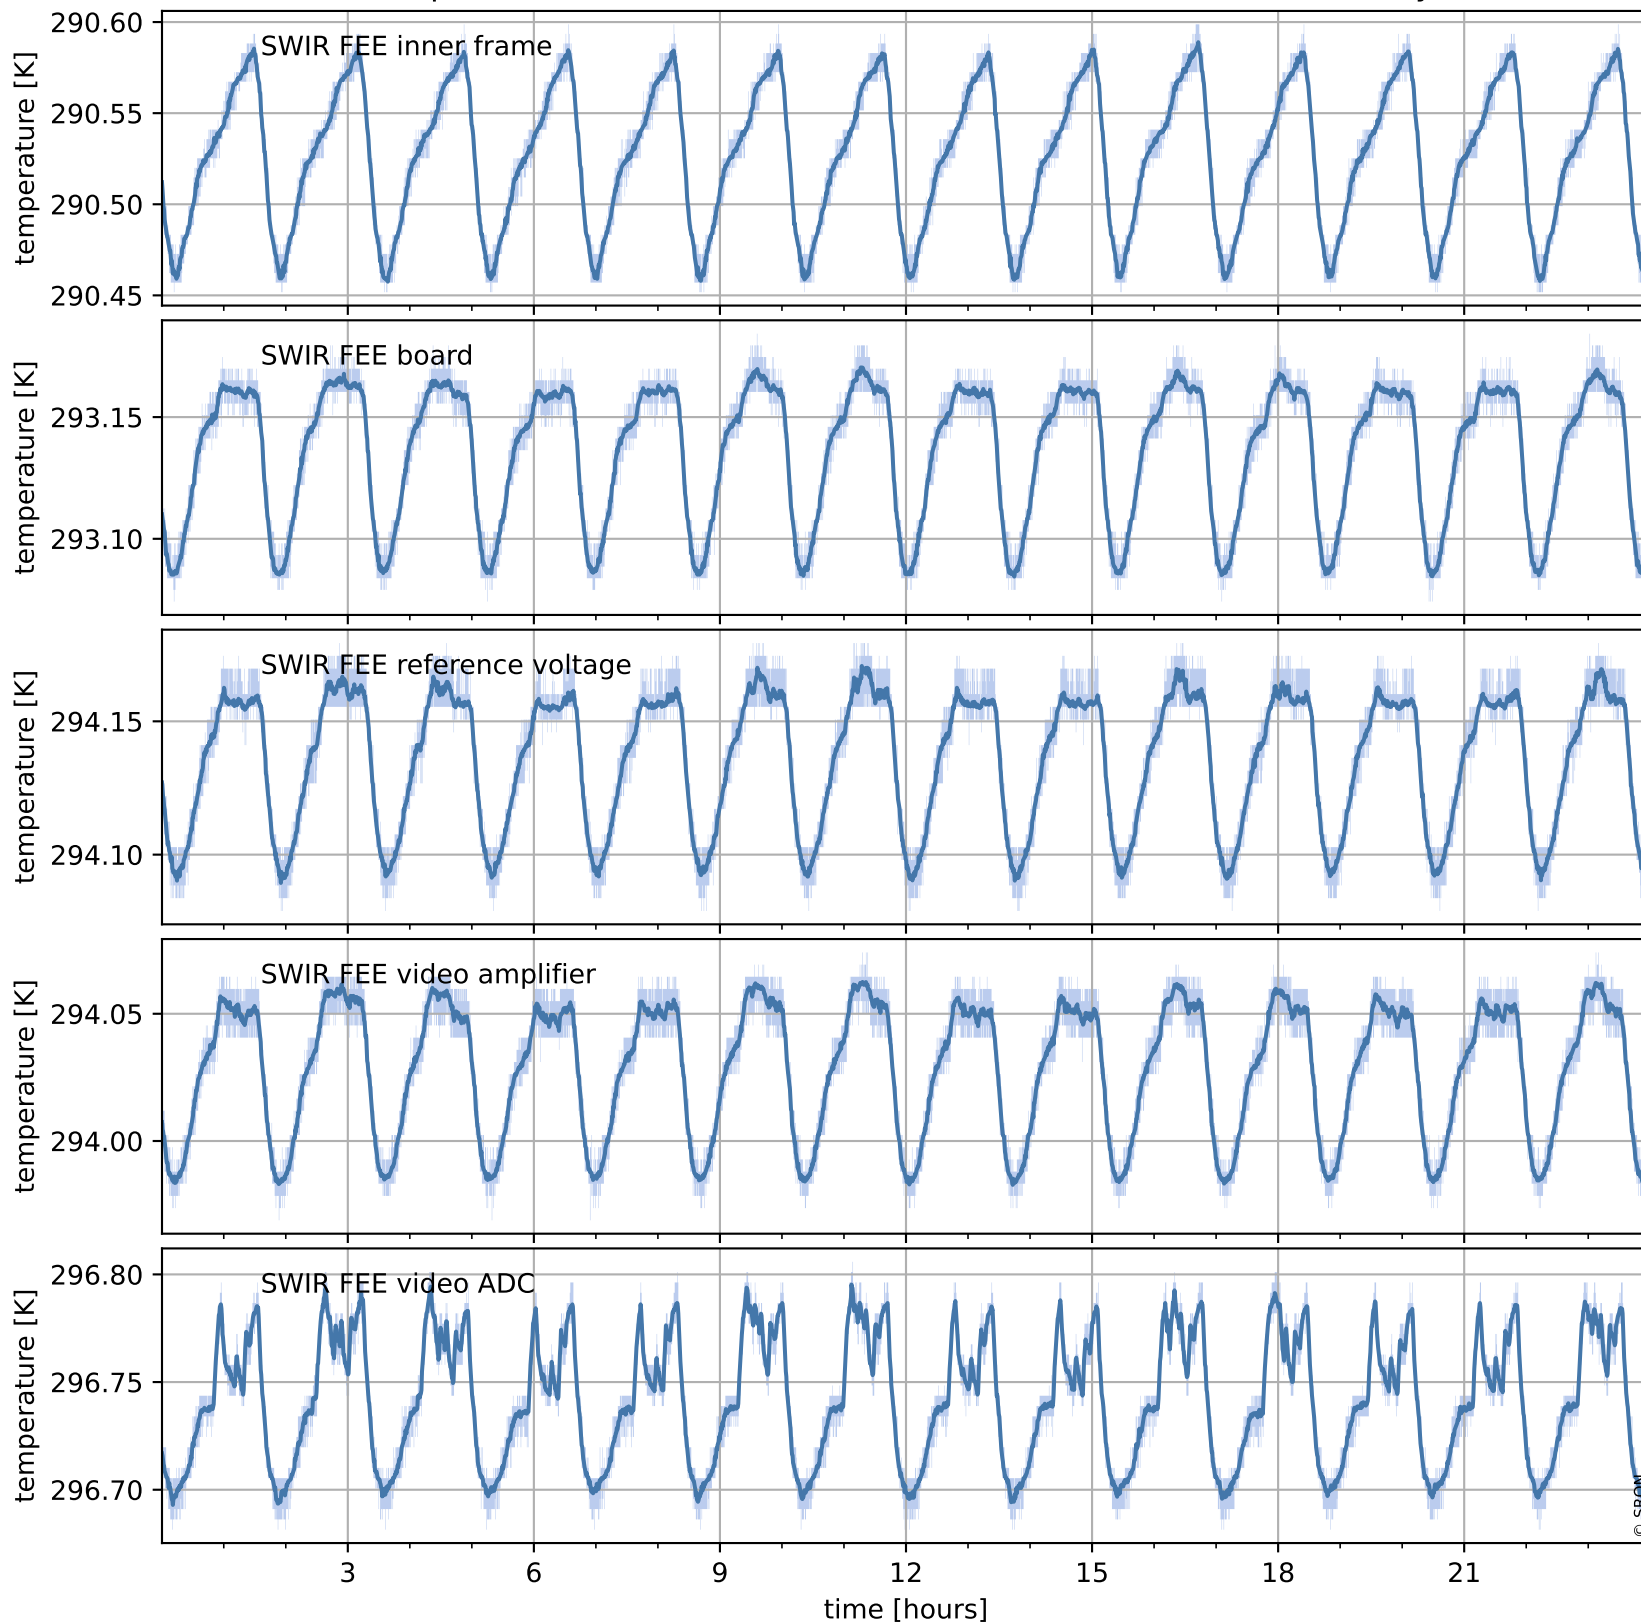

Tropomi SWIR housekeeping data

orbits : [17758, 17771]
coverage : 2021-03-18 / 2021-03-19
created : 2023-08-21T09:10:35

Temperature of sensors relevant for SWIR (one day)

Tropomi SWIR housekeeping data

orbits : [17287, 17771]
coverage : 2021-02-12 / 2021-03-19
created : 2023-08-21T09:10:35

Temperature of sensors relevant for SWIR (last month)

Tropomi SWIR housekeeping data

orbits : [17758, 17771]
coverage : 2021-03-18 / 2021-03-19
created : 2023-08-21T09:10:36

Current and duty cycle of 3 heaters relevant for SWIR (one day)

Tropomi SWIR housekeeping data

orbits : [17287, 17771]
coverage : 2021-02-12 / 2021-03-19
created : 2023-08-21T09:10:36

Current and duty cycle of 3 heaters relevant for SWIR (last month)

Tropomi SWIR housekeeping data

orbits : [17758, 17771]
coverage : 2021-03-18 / 2021-03-19
created : 2023-08-21T09:10:37

Temperature of sensors at the SWIR front-end electronics (one day)

Tropomi SWIR housekeeping data

orbits : [17287, 17771]
coverage : 2021-02-12 / 2021-03-19
created : 2023-08-21T09:10:37