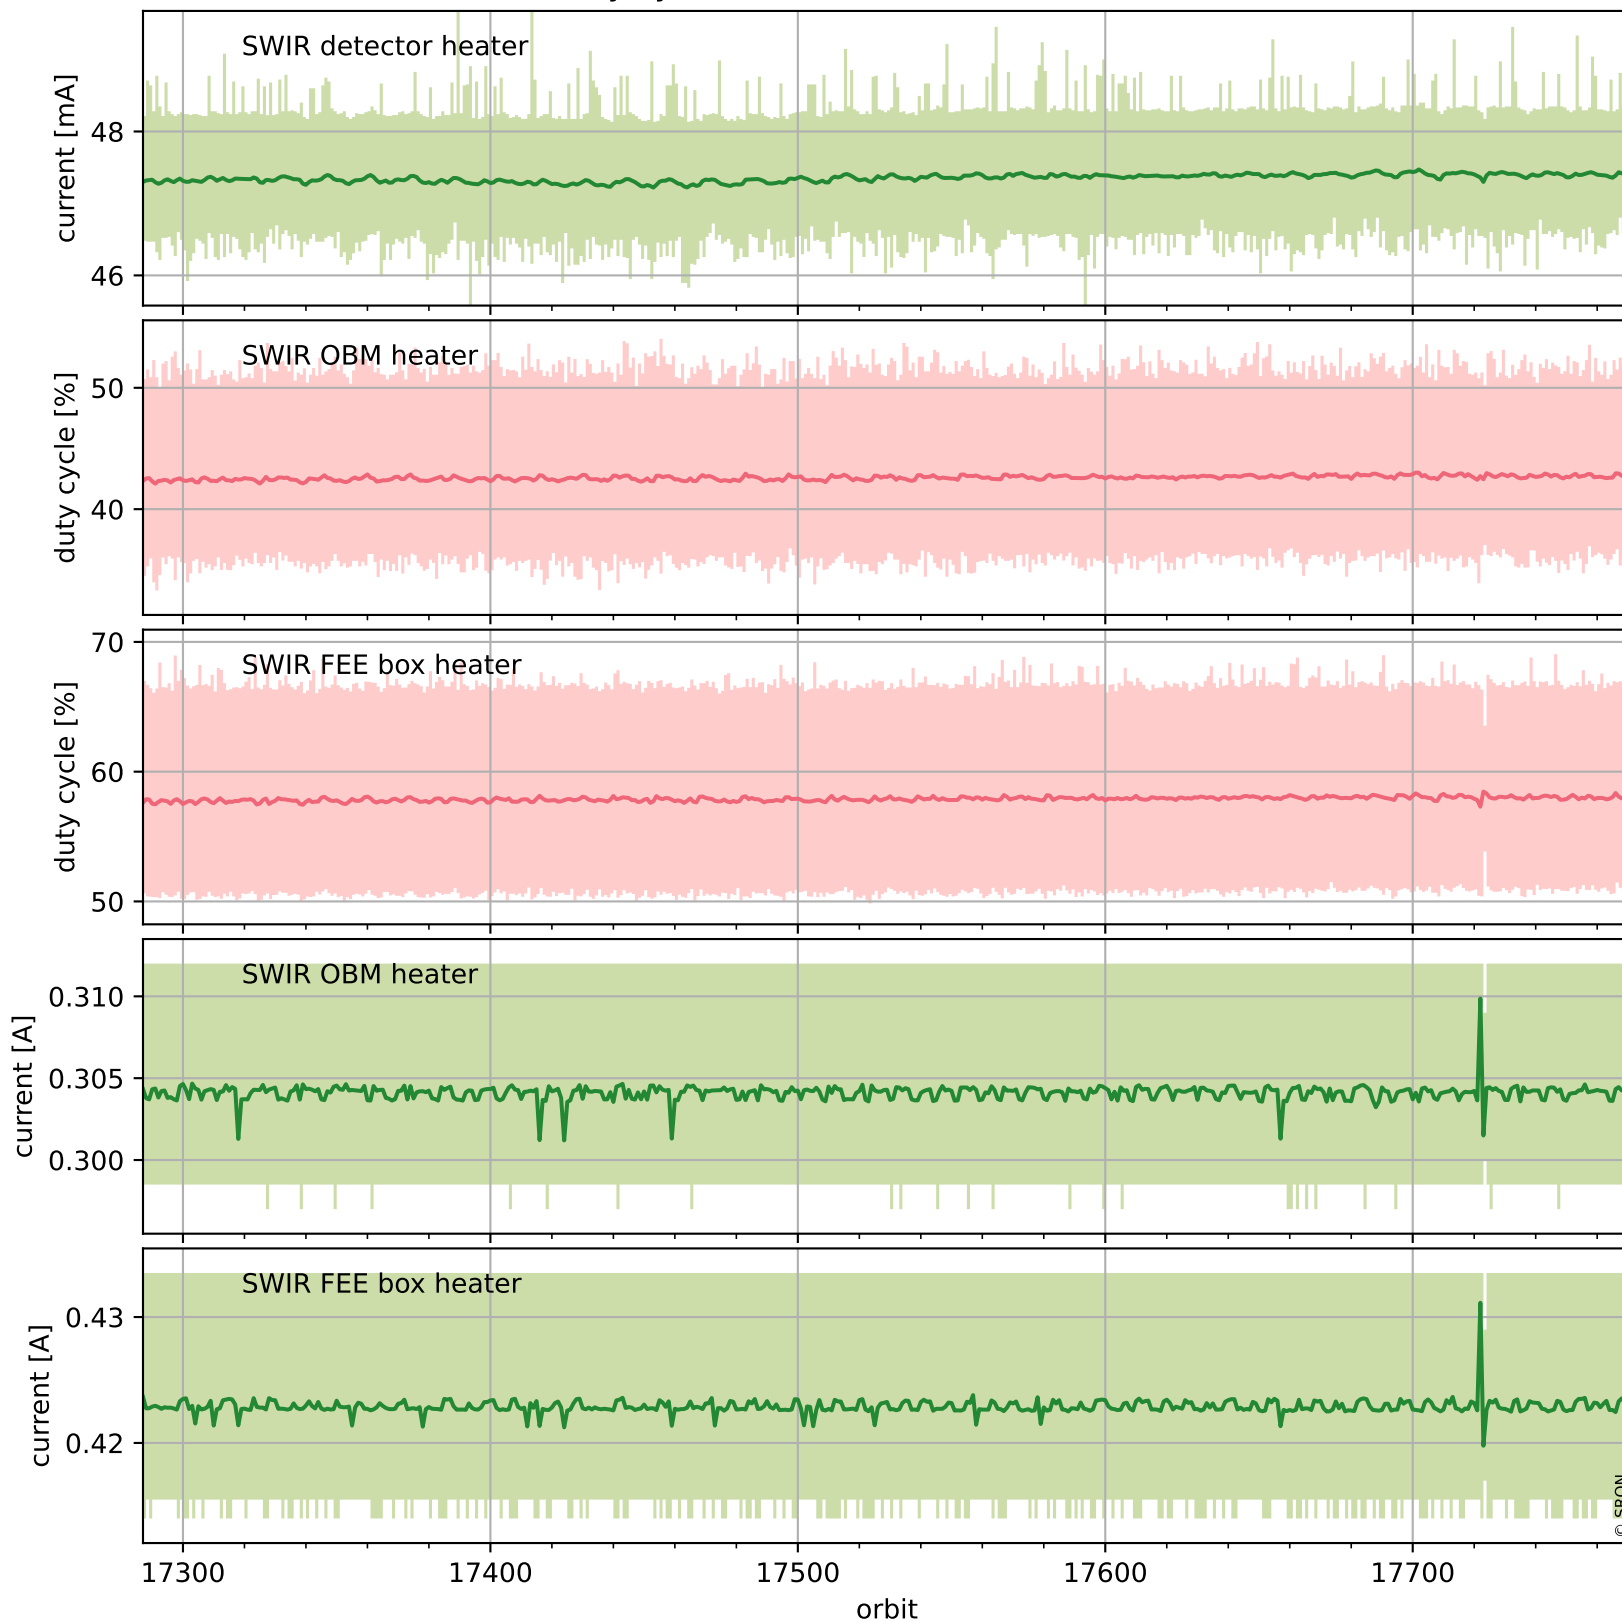

Tropomi SWIR housekeeping data

orbits : [17758, 17771]
coverage : 2021-03-18 / 2021-03-19
created : 2023-08-21T09:10:35

Temperature of sensors relevant for SWIR (one day)

Tropomi SWIR housekeeping data

orbits : [17287, 17771]
coverage : 2021-02-12 / 2021-03-19
created : 2023-08-21T09:10:35

Temperature of sensors relevant for SWIR (last month)

Tropomi SWIR housekeeping data

orbits : [17758, 17771]
coverage : 2021-03-18 / 2021-03-19
created : 2023-08-21T09:10:36

Current and duty cycle of 3 heaters relevant for SWIR (one day)

Tropomi SWIR housekeeping data

orbits : [17287, 17771]
coverage : 2021-02-12 / 2021-03-19
created : 2023-08-21T09:10:36

Current and duty cycle of 3 heaters relevant for SWIR (last month)

Tropomi SWIR housekeeping data

orbits : [17758, 17771]
coverage : 2021-03-18 / 2021-03-19
created : 2023-08-21T09:10:37

Temperature of sensors at the SWIR front-end electronics (one day)

Tropomi SWIR housekeeping data

orbits : [17287, 17771]
coverage : 2021-02-12 / 2021-03-19
created : 2023-08-21T09:10:37