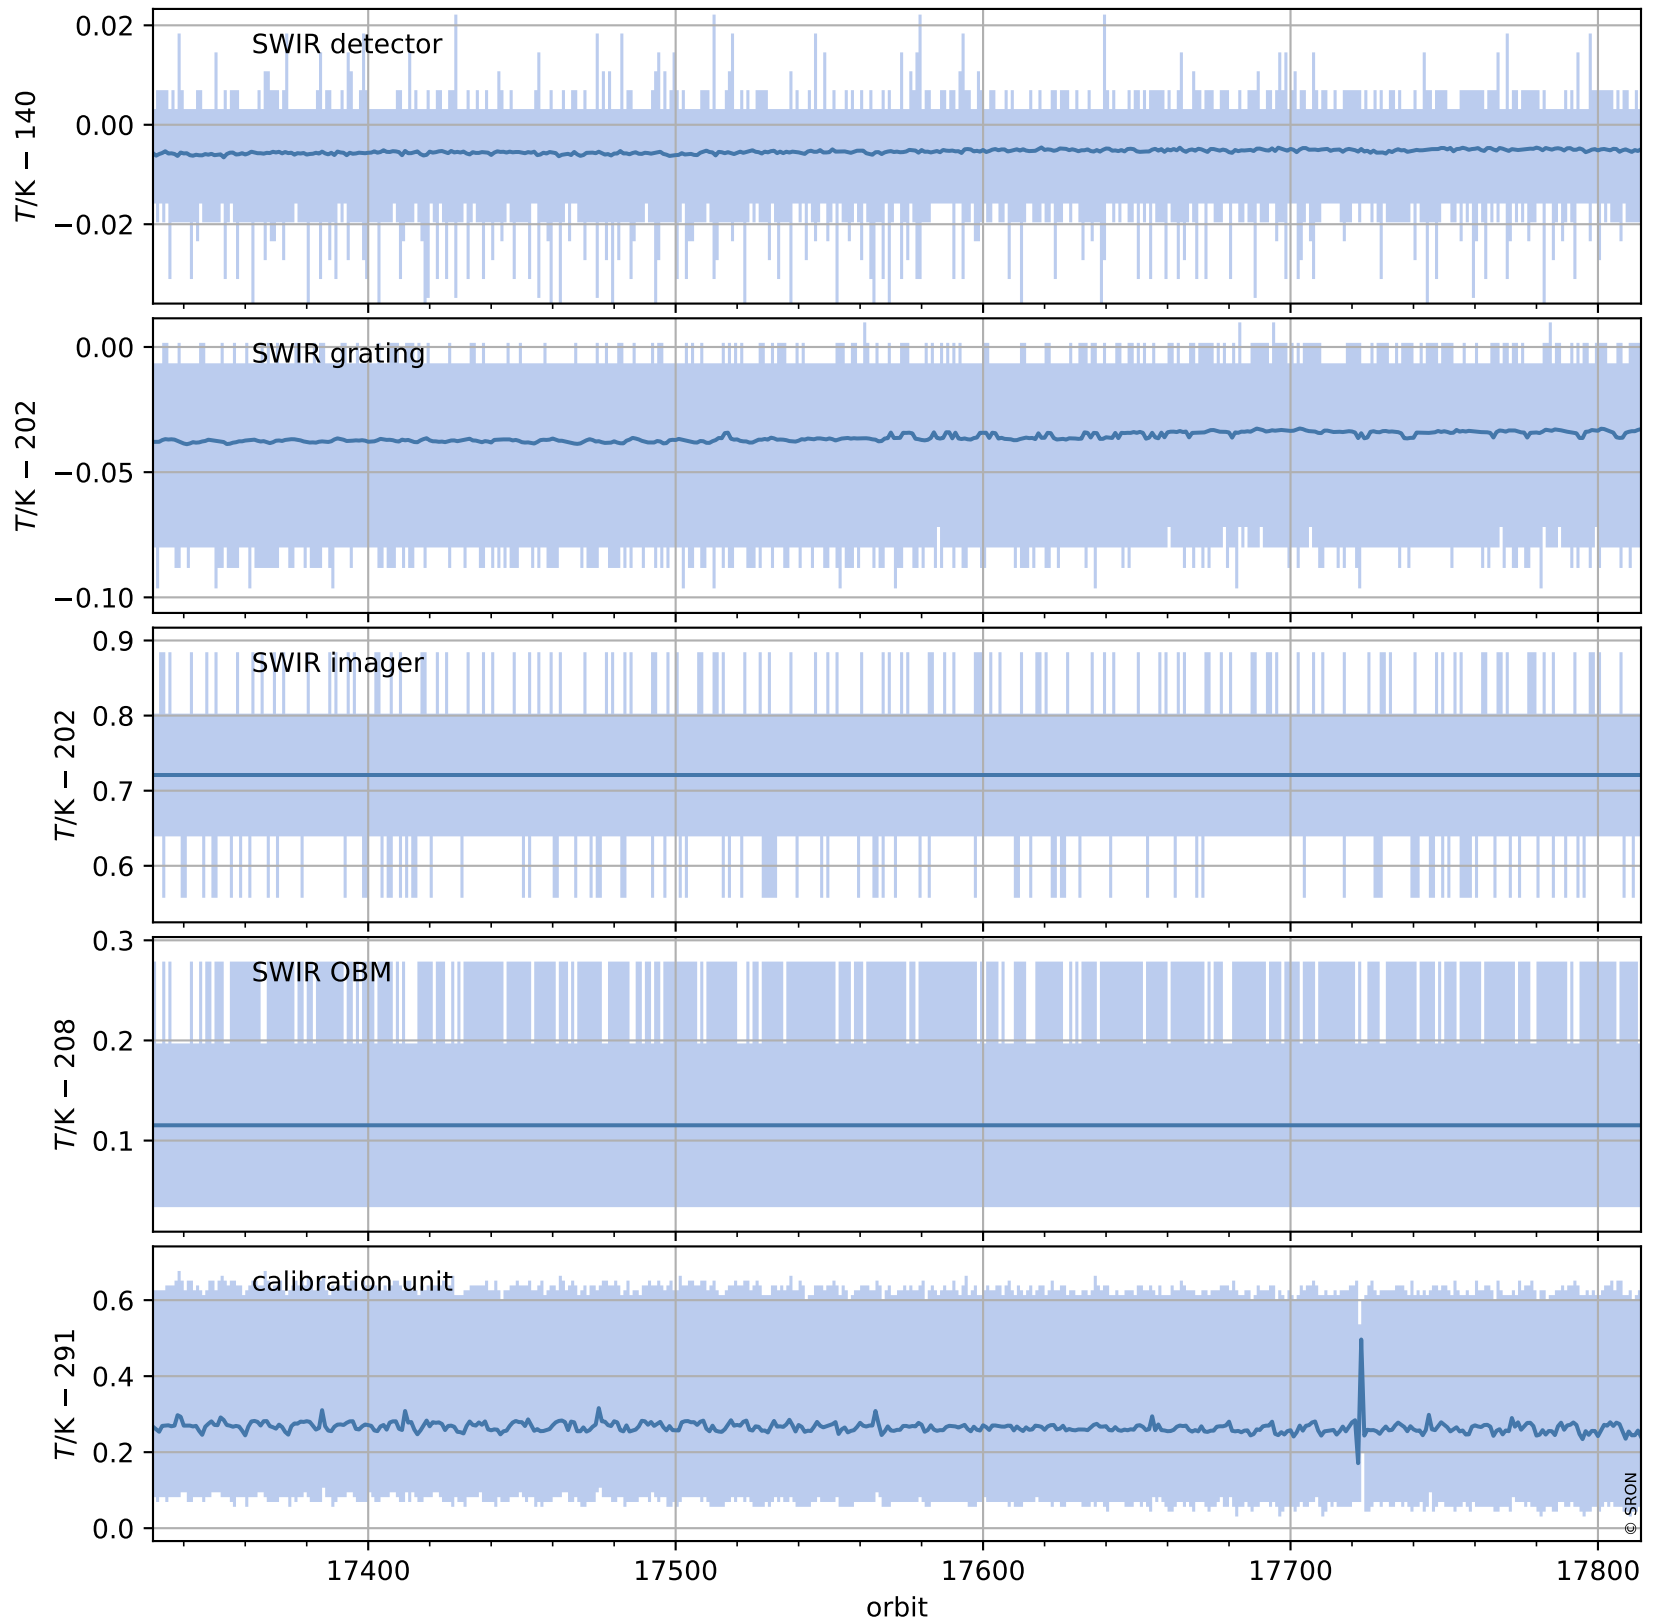

# Tropomi SWIR housekeeping data

orbits : [17800, 17814]  
coverage : 2021-03-21 / 2021-03-22  
created : 2023-08-21T09:10:42

## Temperature of sensors relevant for SWIR (one day)

# Tropomi SWIR housekeeping data

orbits : [17330, 17814]  
coverage : 2021-02-15 / 2021-03-22  
created : 2023-08-21T09:10:42

## Temperature of sensors relevant for SWIR (last month)