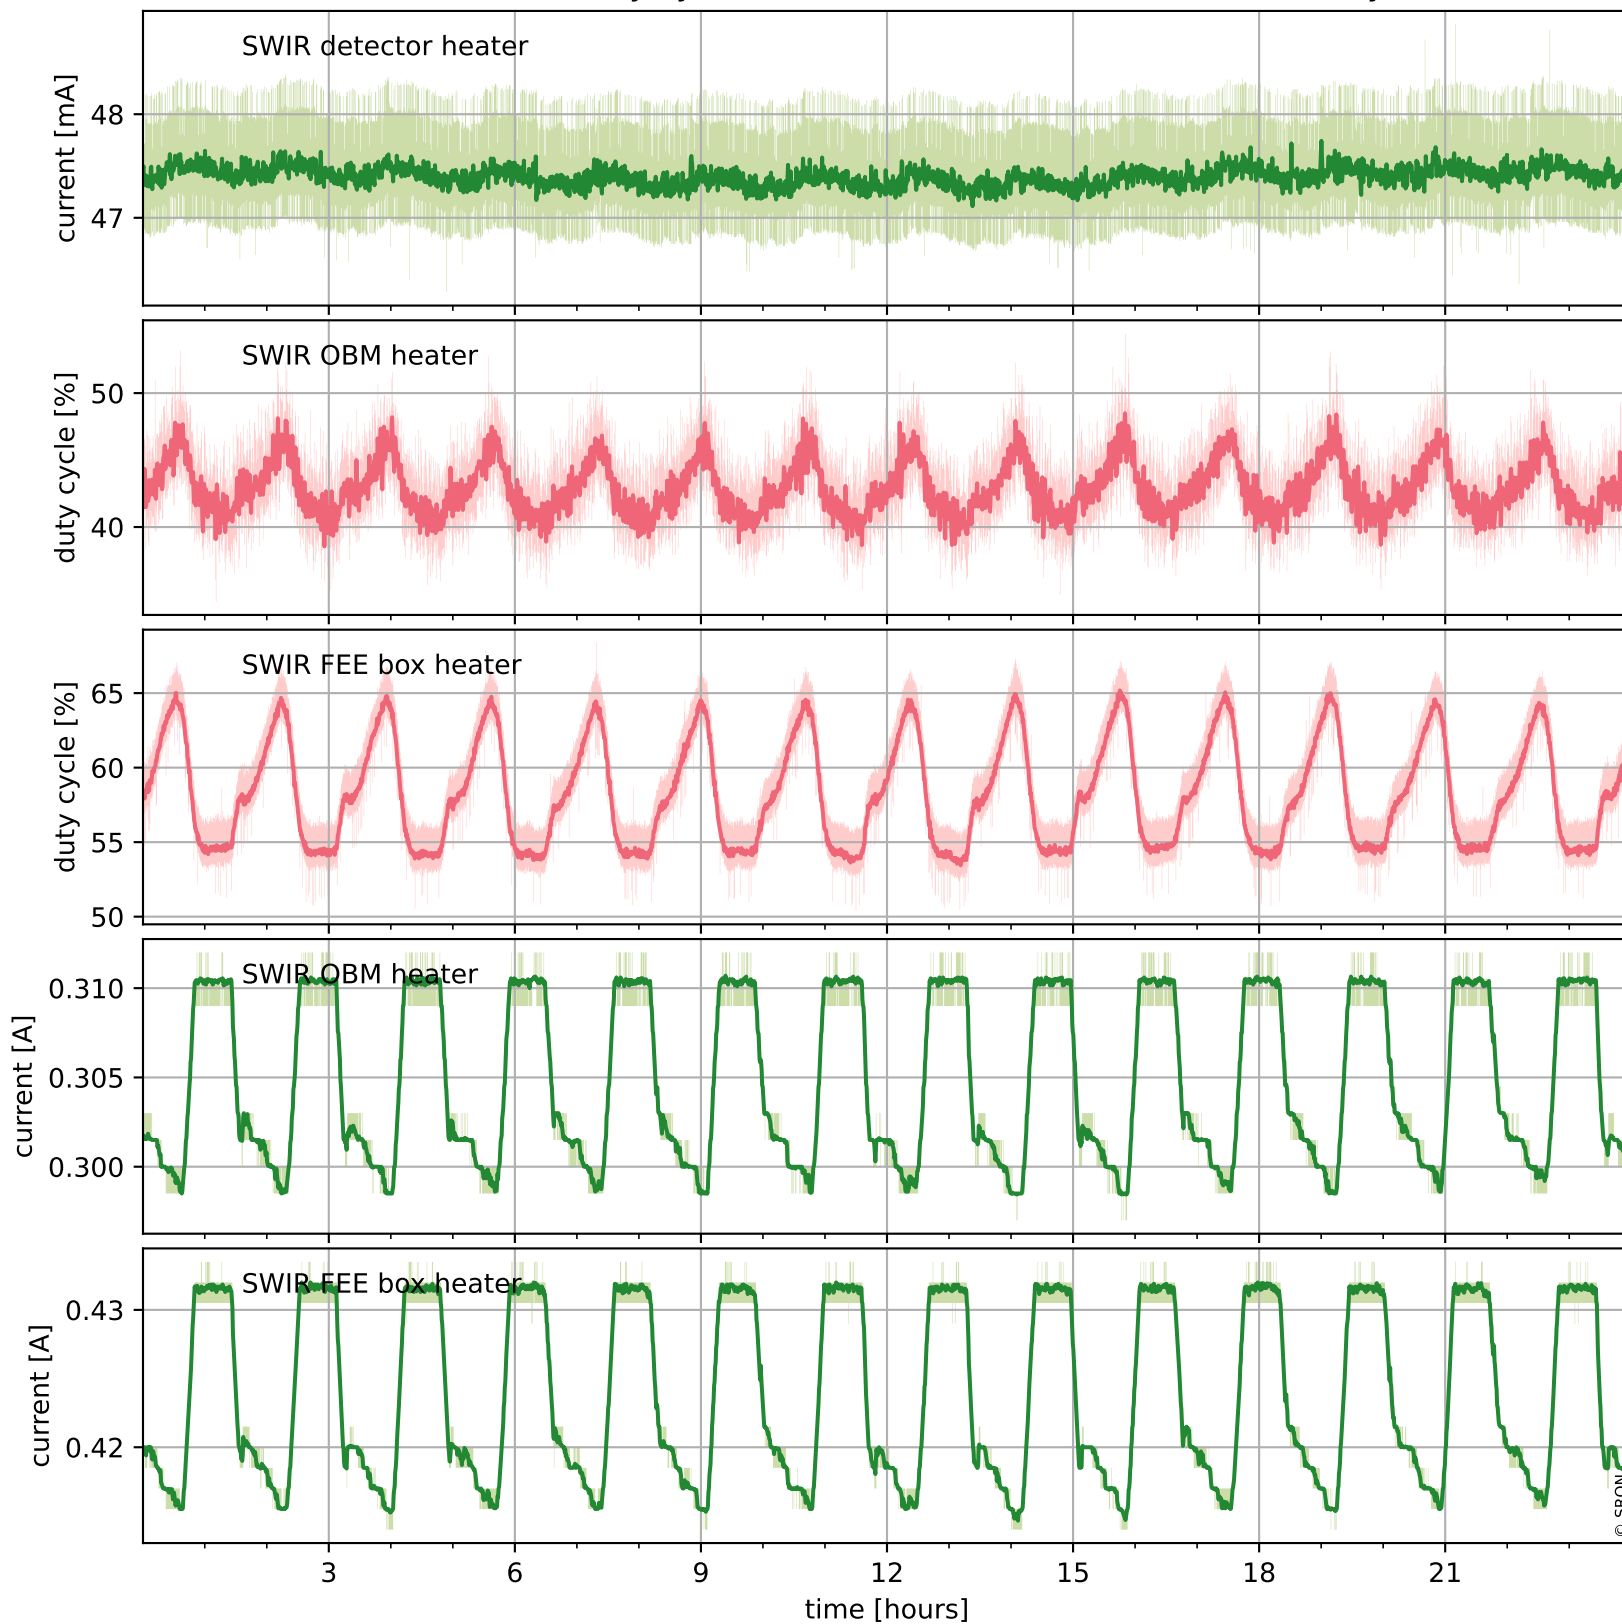

Tropomi SWIR housekeeping data

orbits : [17800, 17814]
coverage : 2021-03-21 / 2021-03-22
created : 2023-08-21T09:10:43

Current and duty cycle of 3 heaters relevant for SWIR (one day)