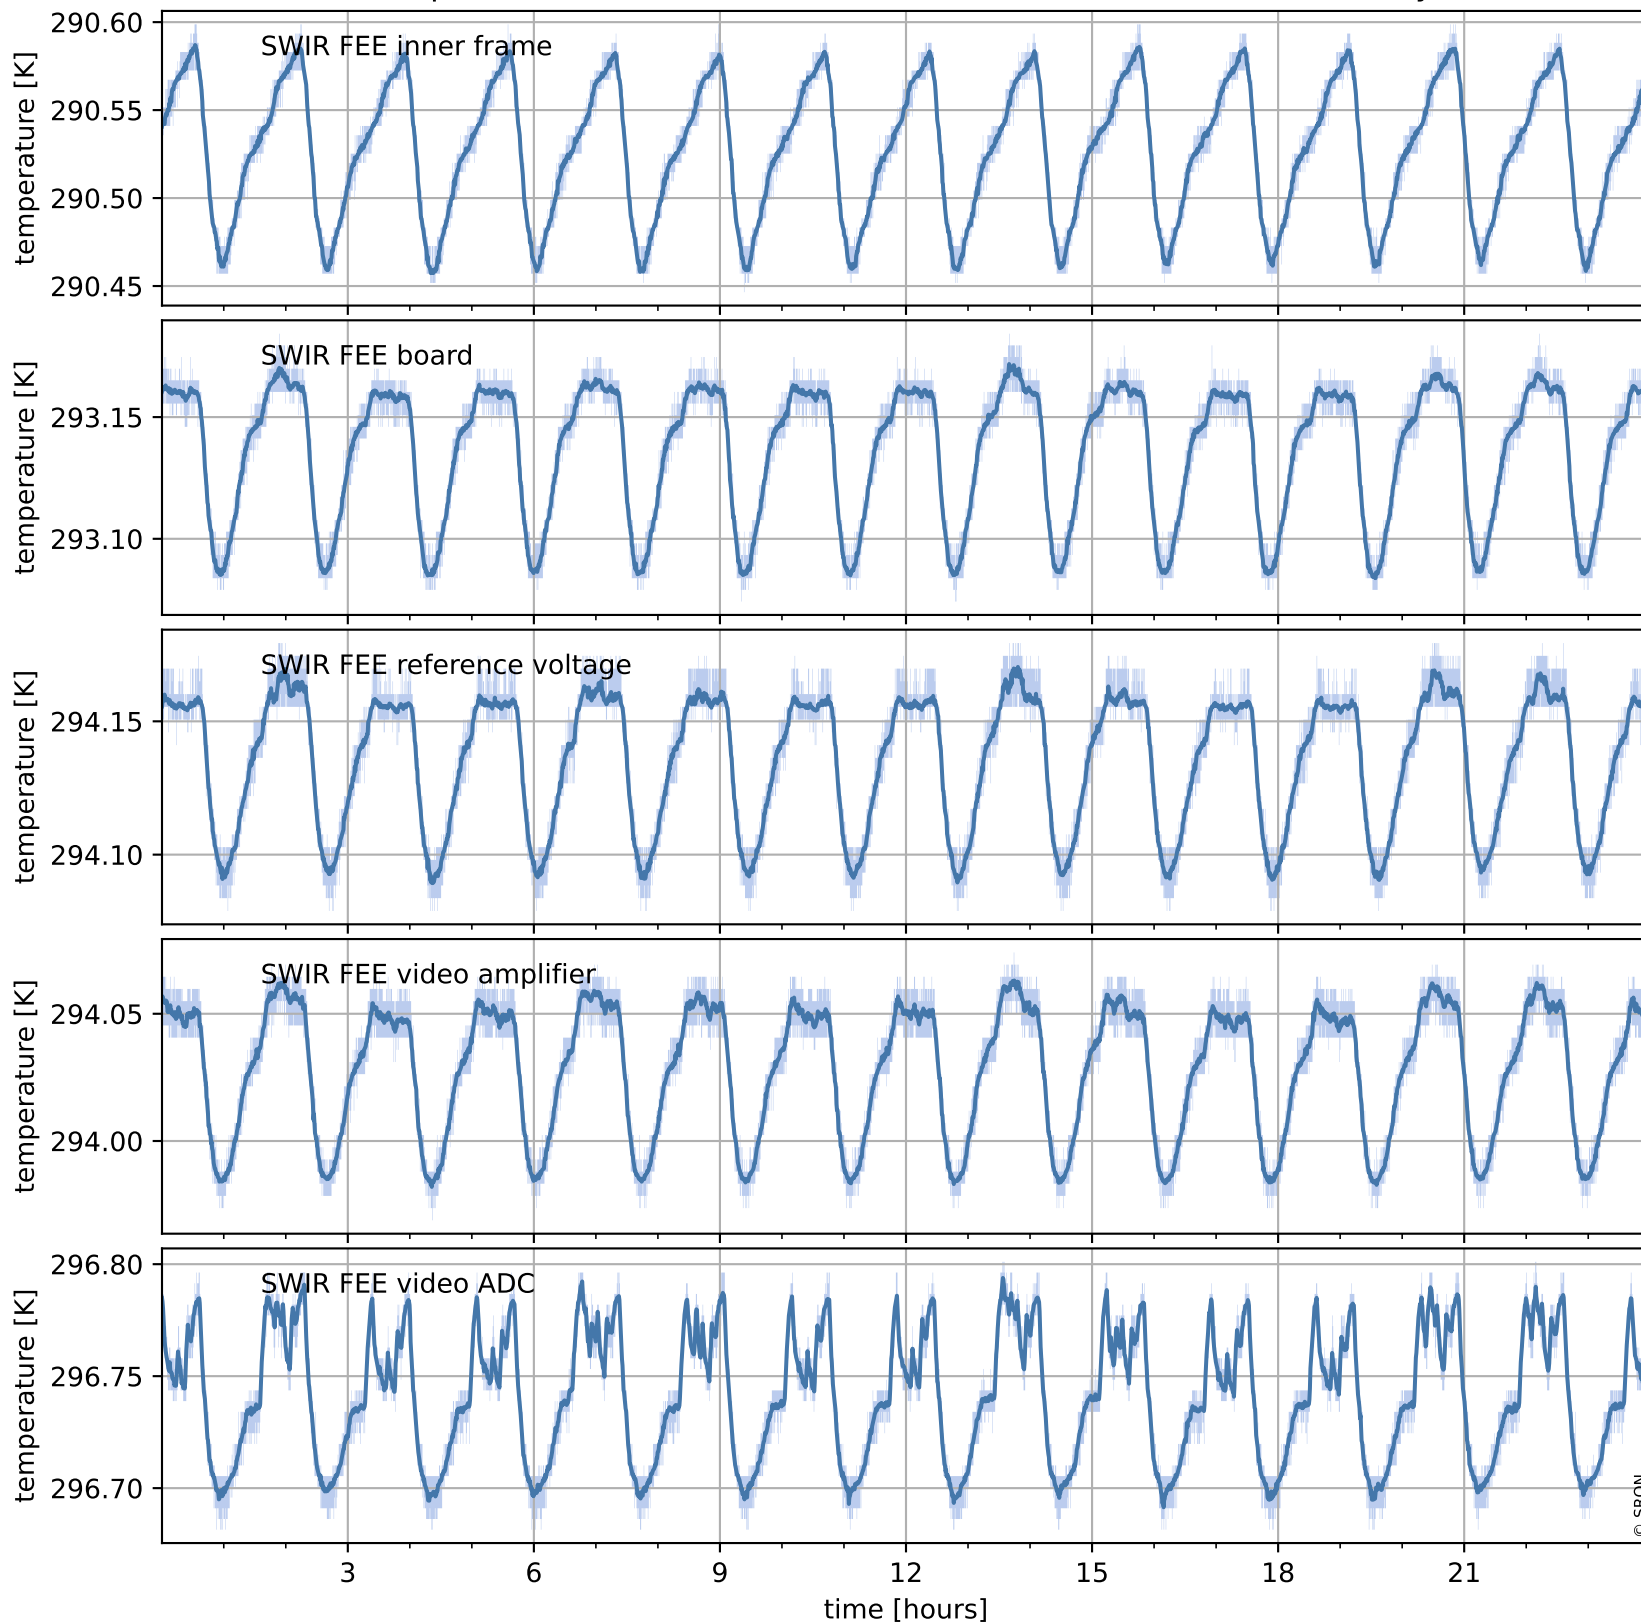

Tropomi SWIR housekeeping data

orbits : [17800, 17814]
coverage : 2021-03-21 / 2021-03-22
created : 2023-08-21T09:10:43

Temperature of sensors at the SWIR front-end electronics (one day)