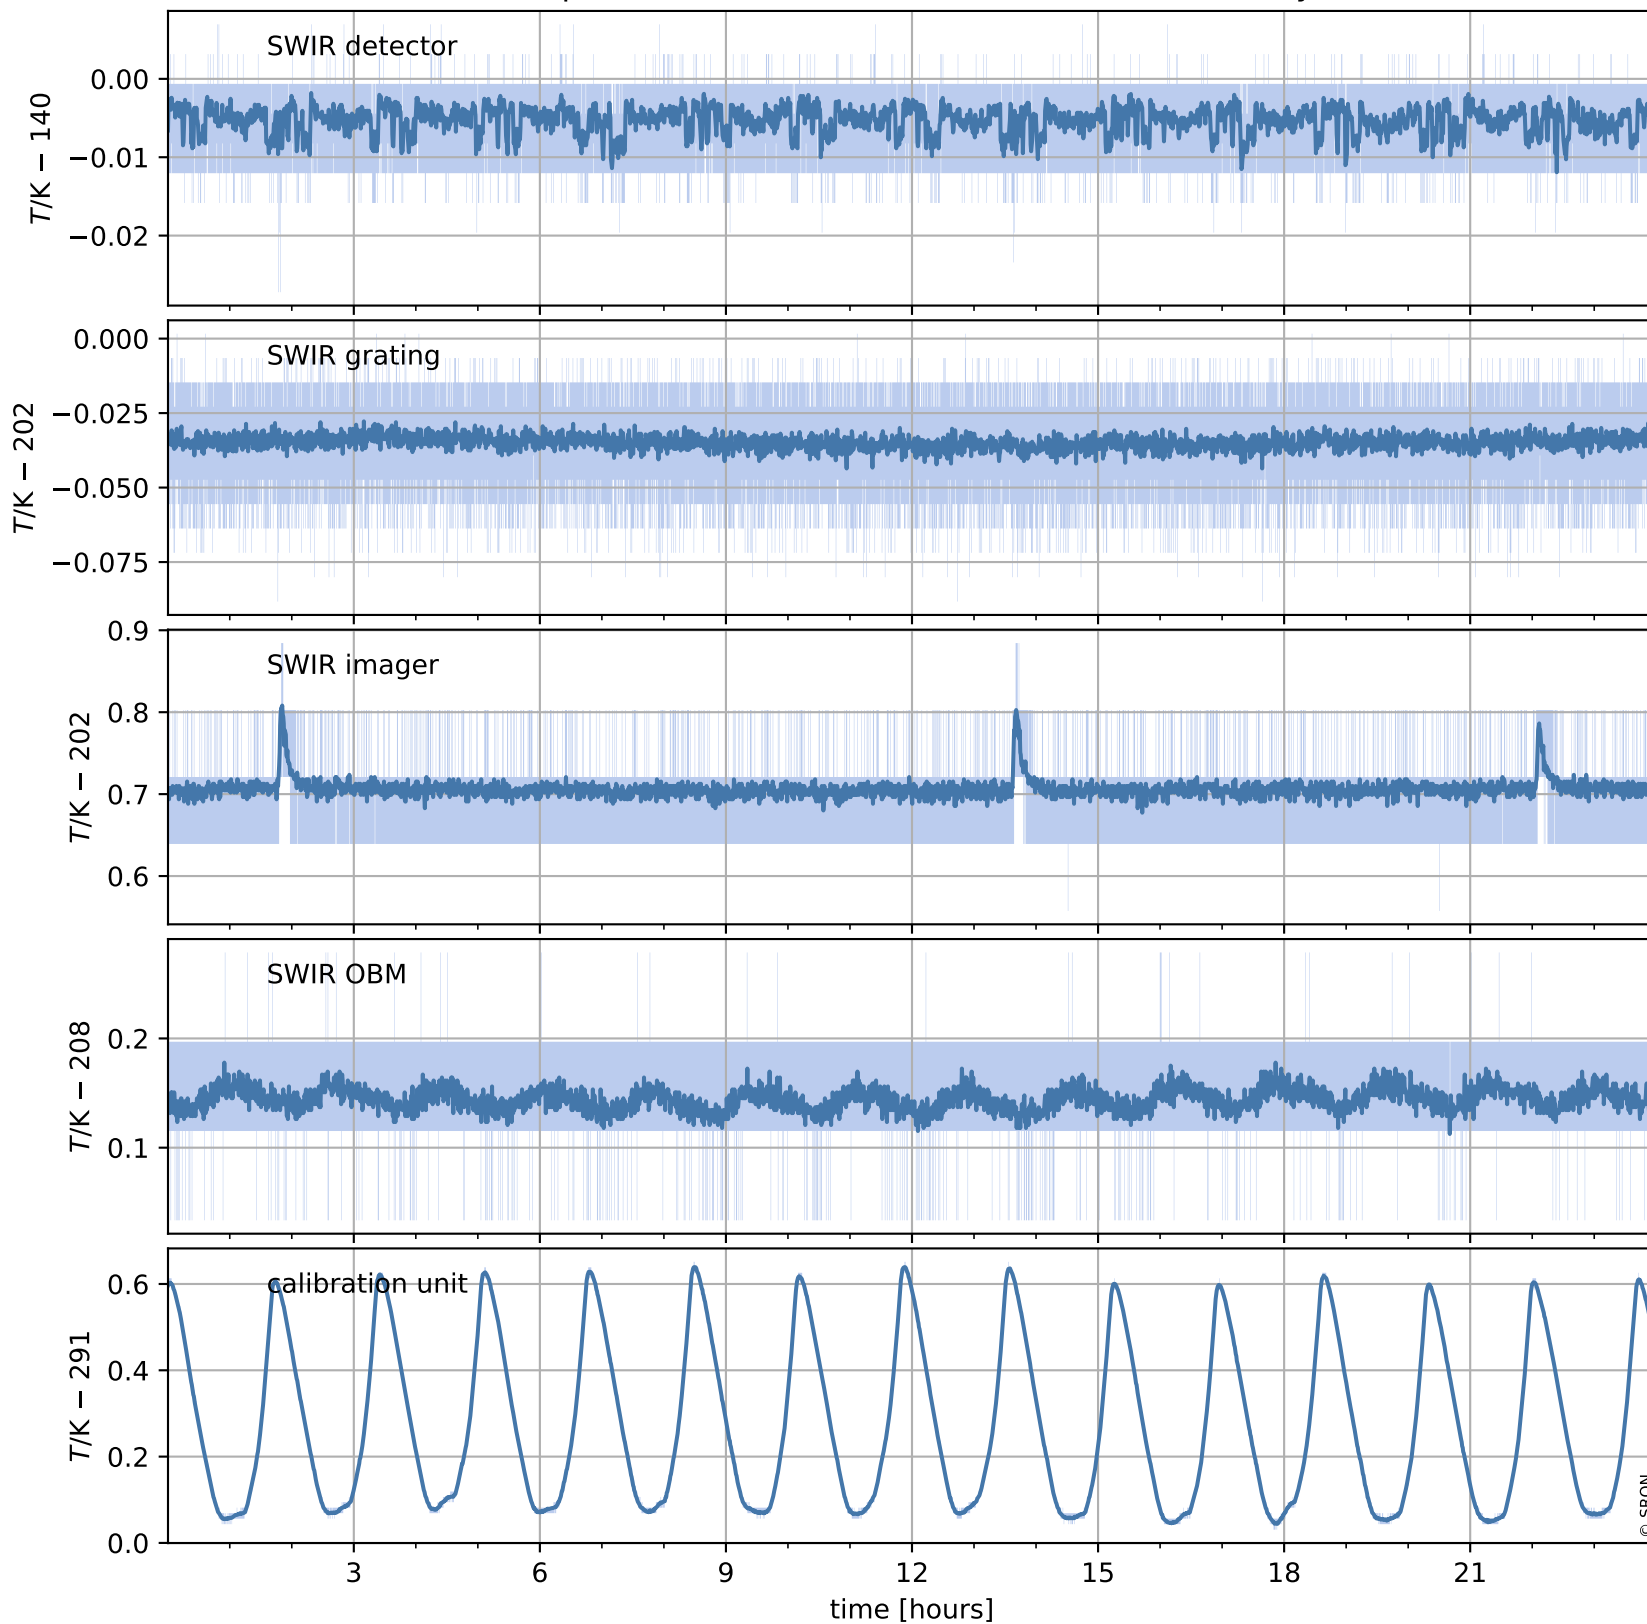

# Tropomi SWIR housekeeping data

orbits : [17800, 17814]  
coverage : 2021-03-21 / 2021-03-22  
created : 2023-08-21T09:10:42

## Temperature of sensors relevant for SWIR (one day)

## Temperature of sensors relevant for SWIR (last month)