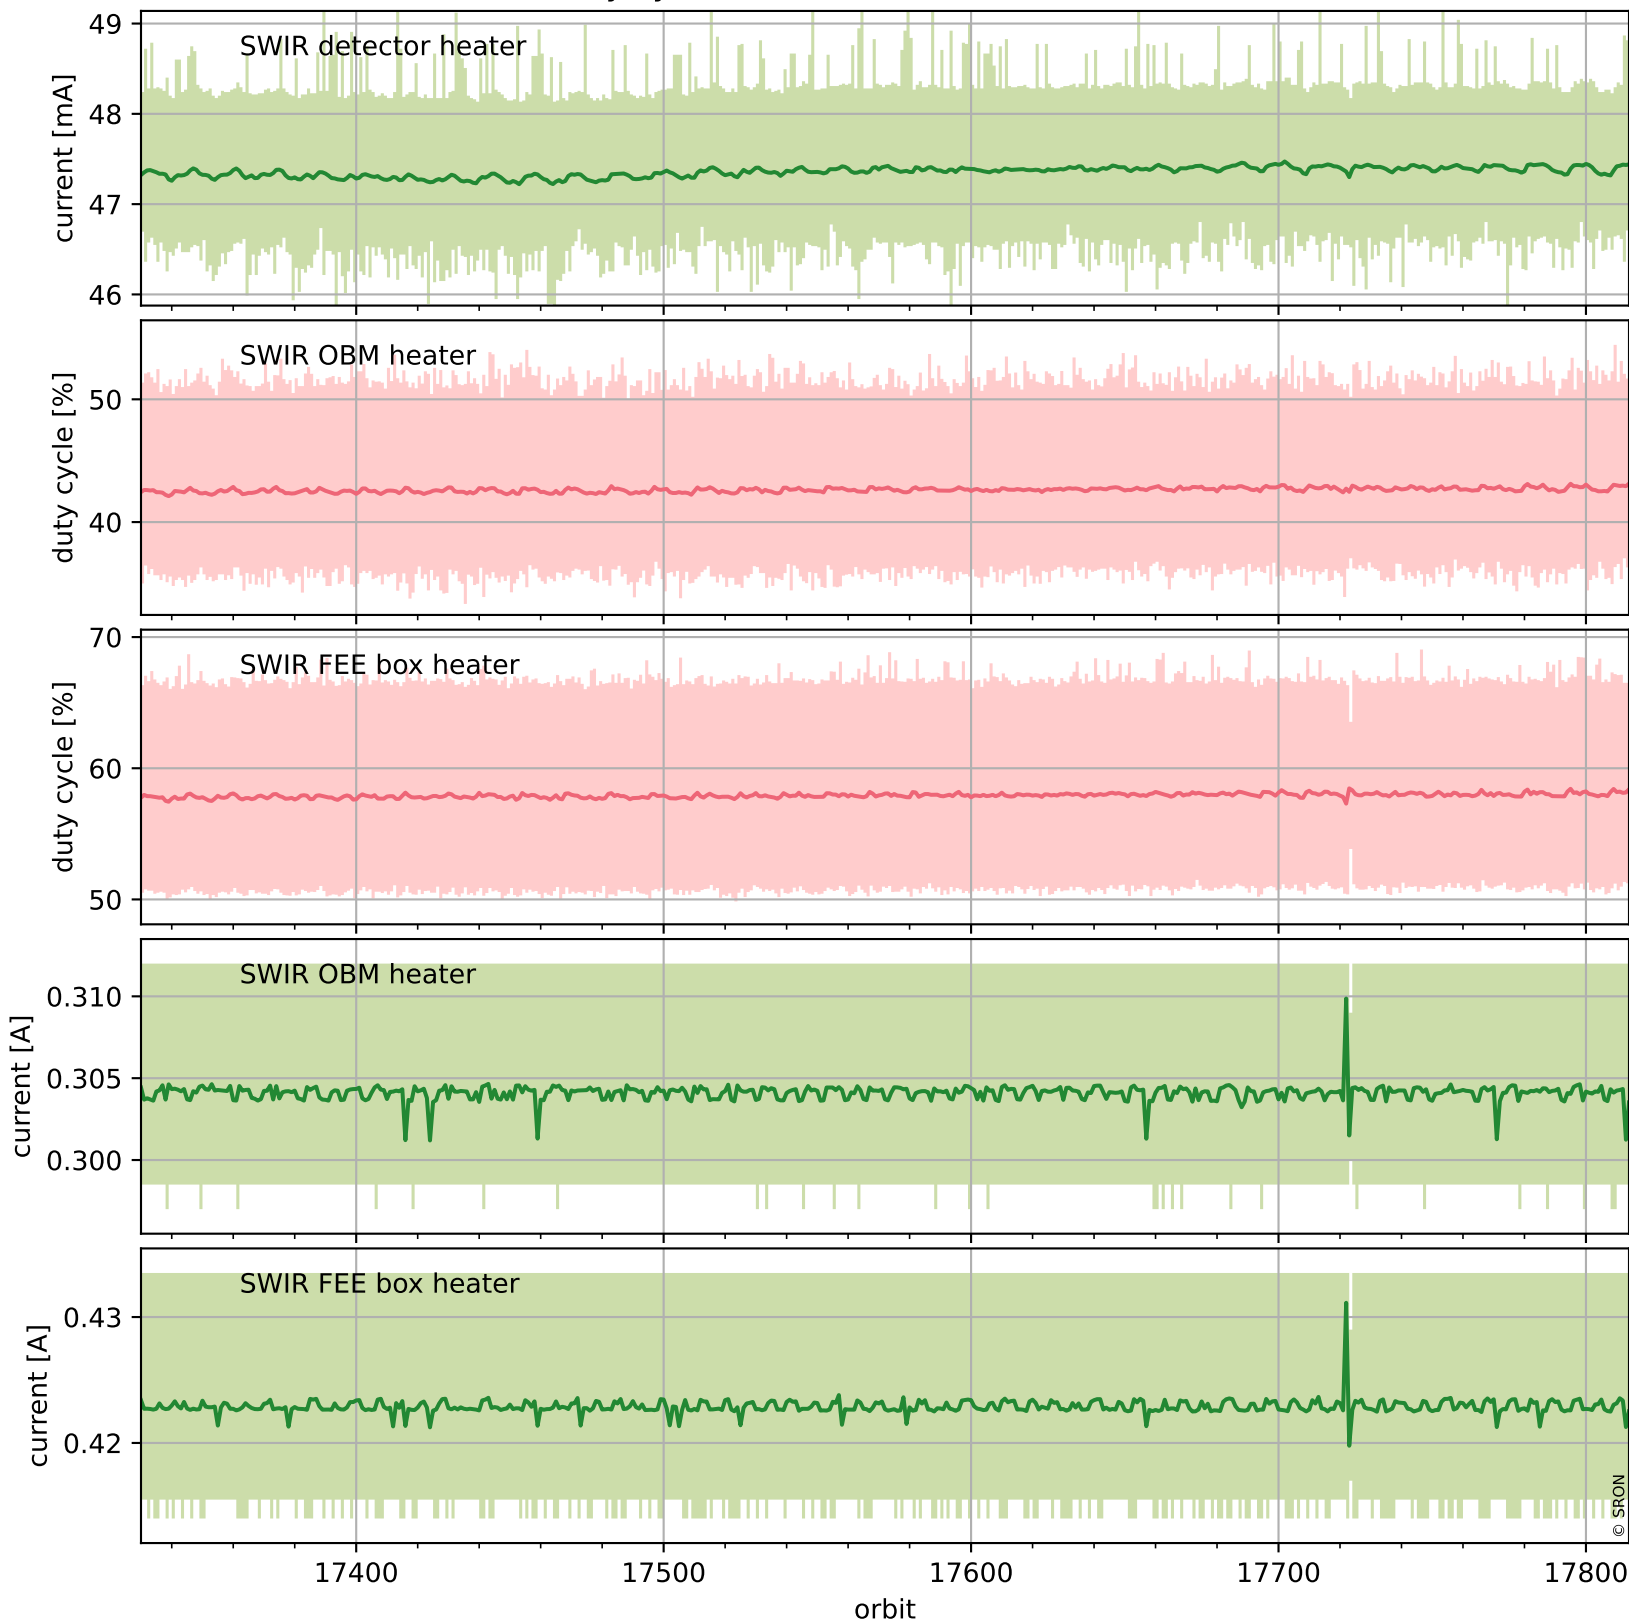

Tropomi SWIR housekeeping data

orbits : [17330, 17814]
coverage : 2021-02-15 / 2021-03-22
created : 2023-08-21T09:10:43

Current and duty cycle of 3 heaters relevant for SWIR (last month)