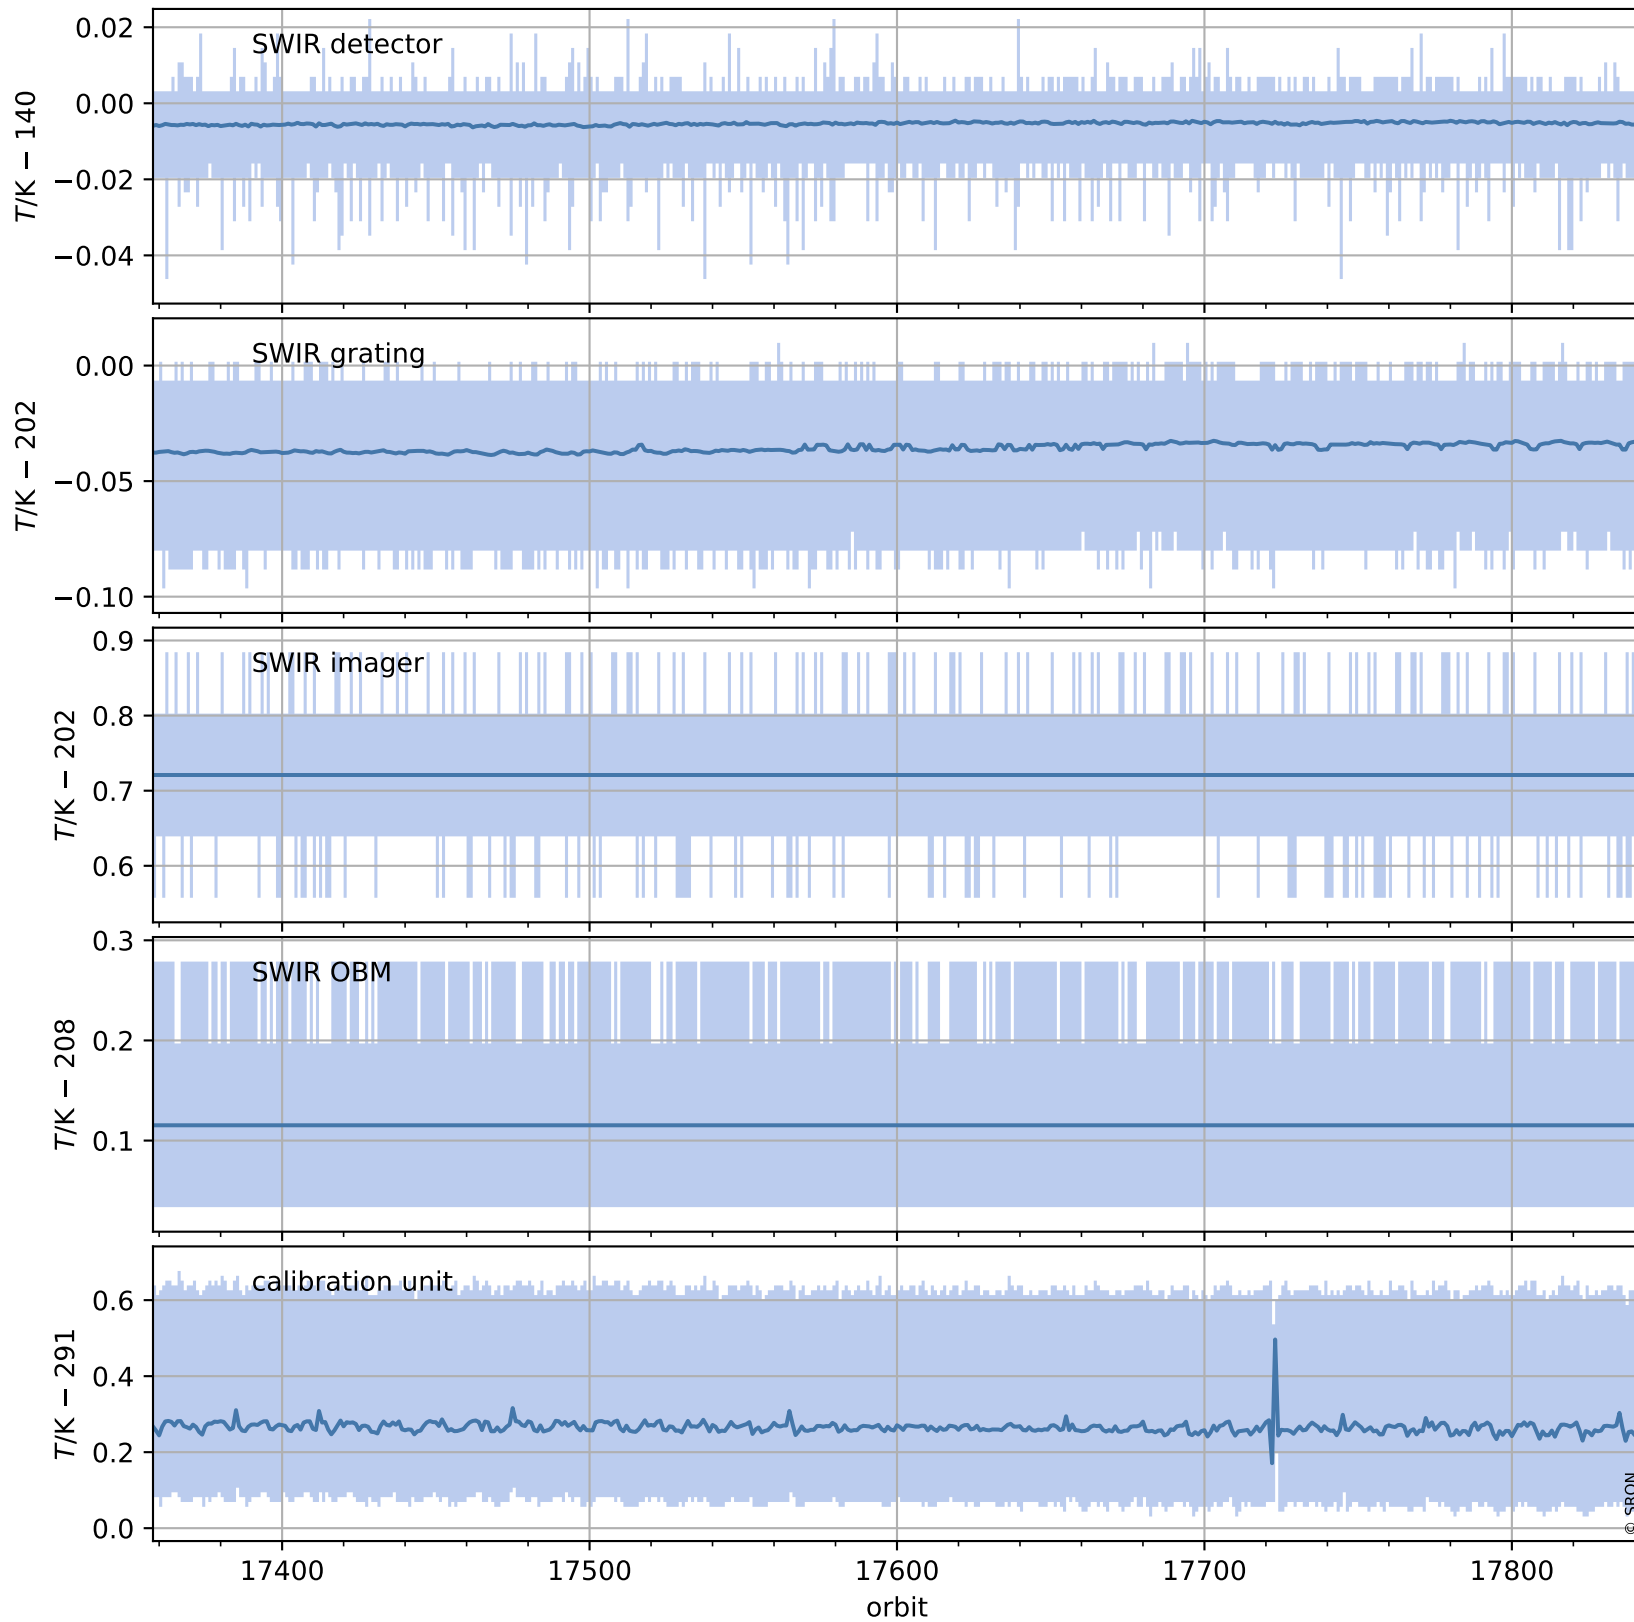

# Tropomi SWIR housekeeping data

orbits : [17829, 17842]  
coverage : 2021-03-23 / 2021-03-24  
created : 2023-08-21T09:10:47

## Temperature of sensors relevant for SWIR (one day)

# Tropomi SWIR housekeeping data

orbits : [17358, 17842]  
coverage : 2021-02-17 / 2021-03-24  
created : 2023-08-21T09:10:47

## Temperature of sensors relevant for SWIR (last month)