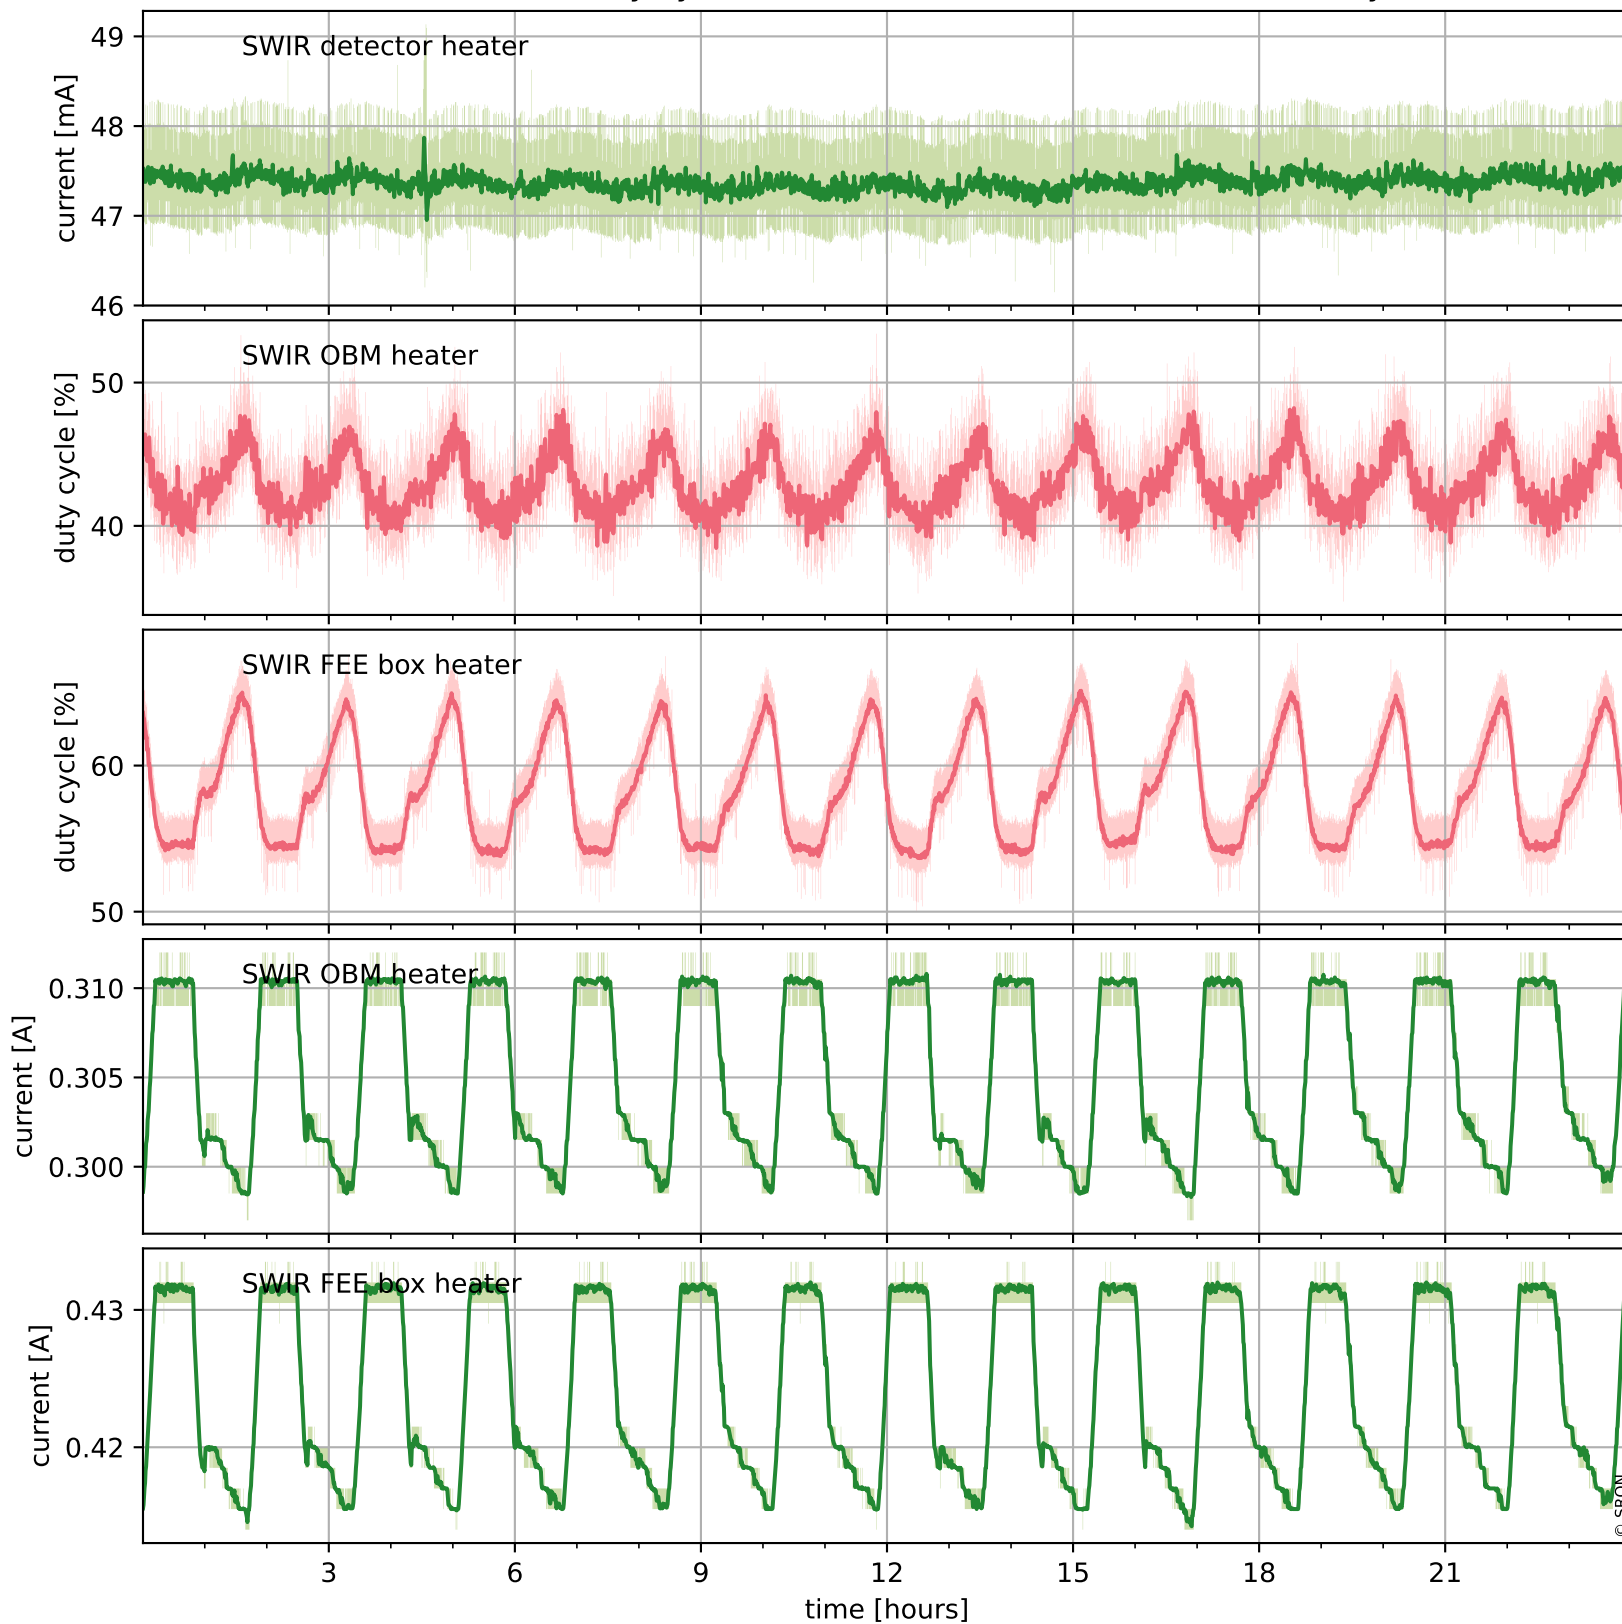

Tropomi SWIR housekeeping data

orbits : [17829, 17842]
coverage : 2021-03-23 / 2021-03-24
created : 2023-08-21T09:10:47

Current and duty cycle of 3 heaters relevant for SWIR (one day)