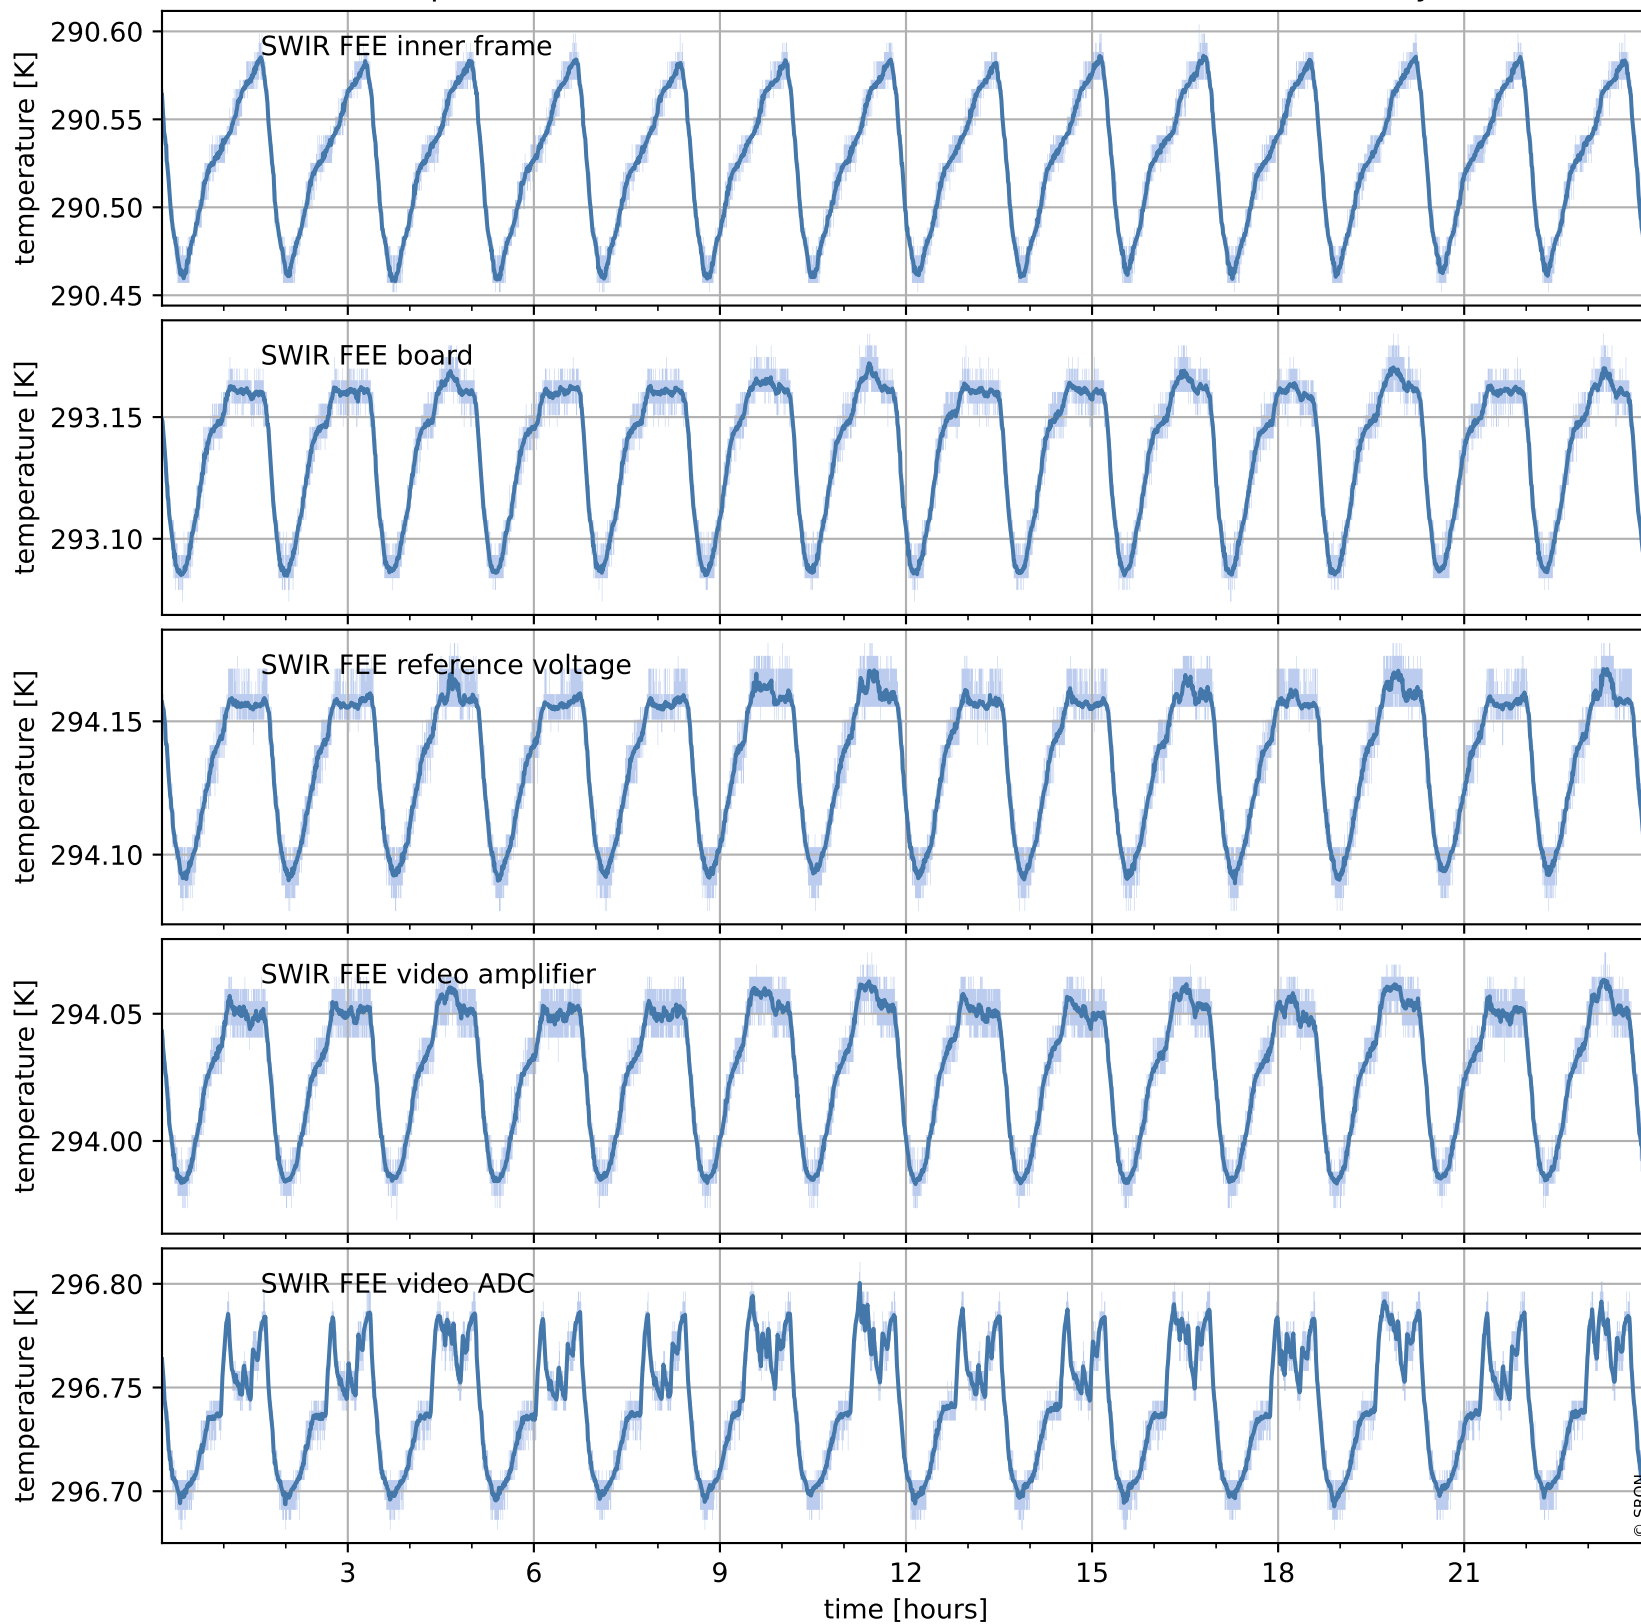

Tropomi SWIR housekeeping data

orbits : [17829, 17842]
coverage : 2021-03-23 / 2021-03-24
created : 2023-08-21T09:10:48

Temperature of sensors at the SWIR front-end electronics (one day)