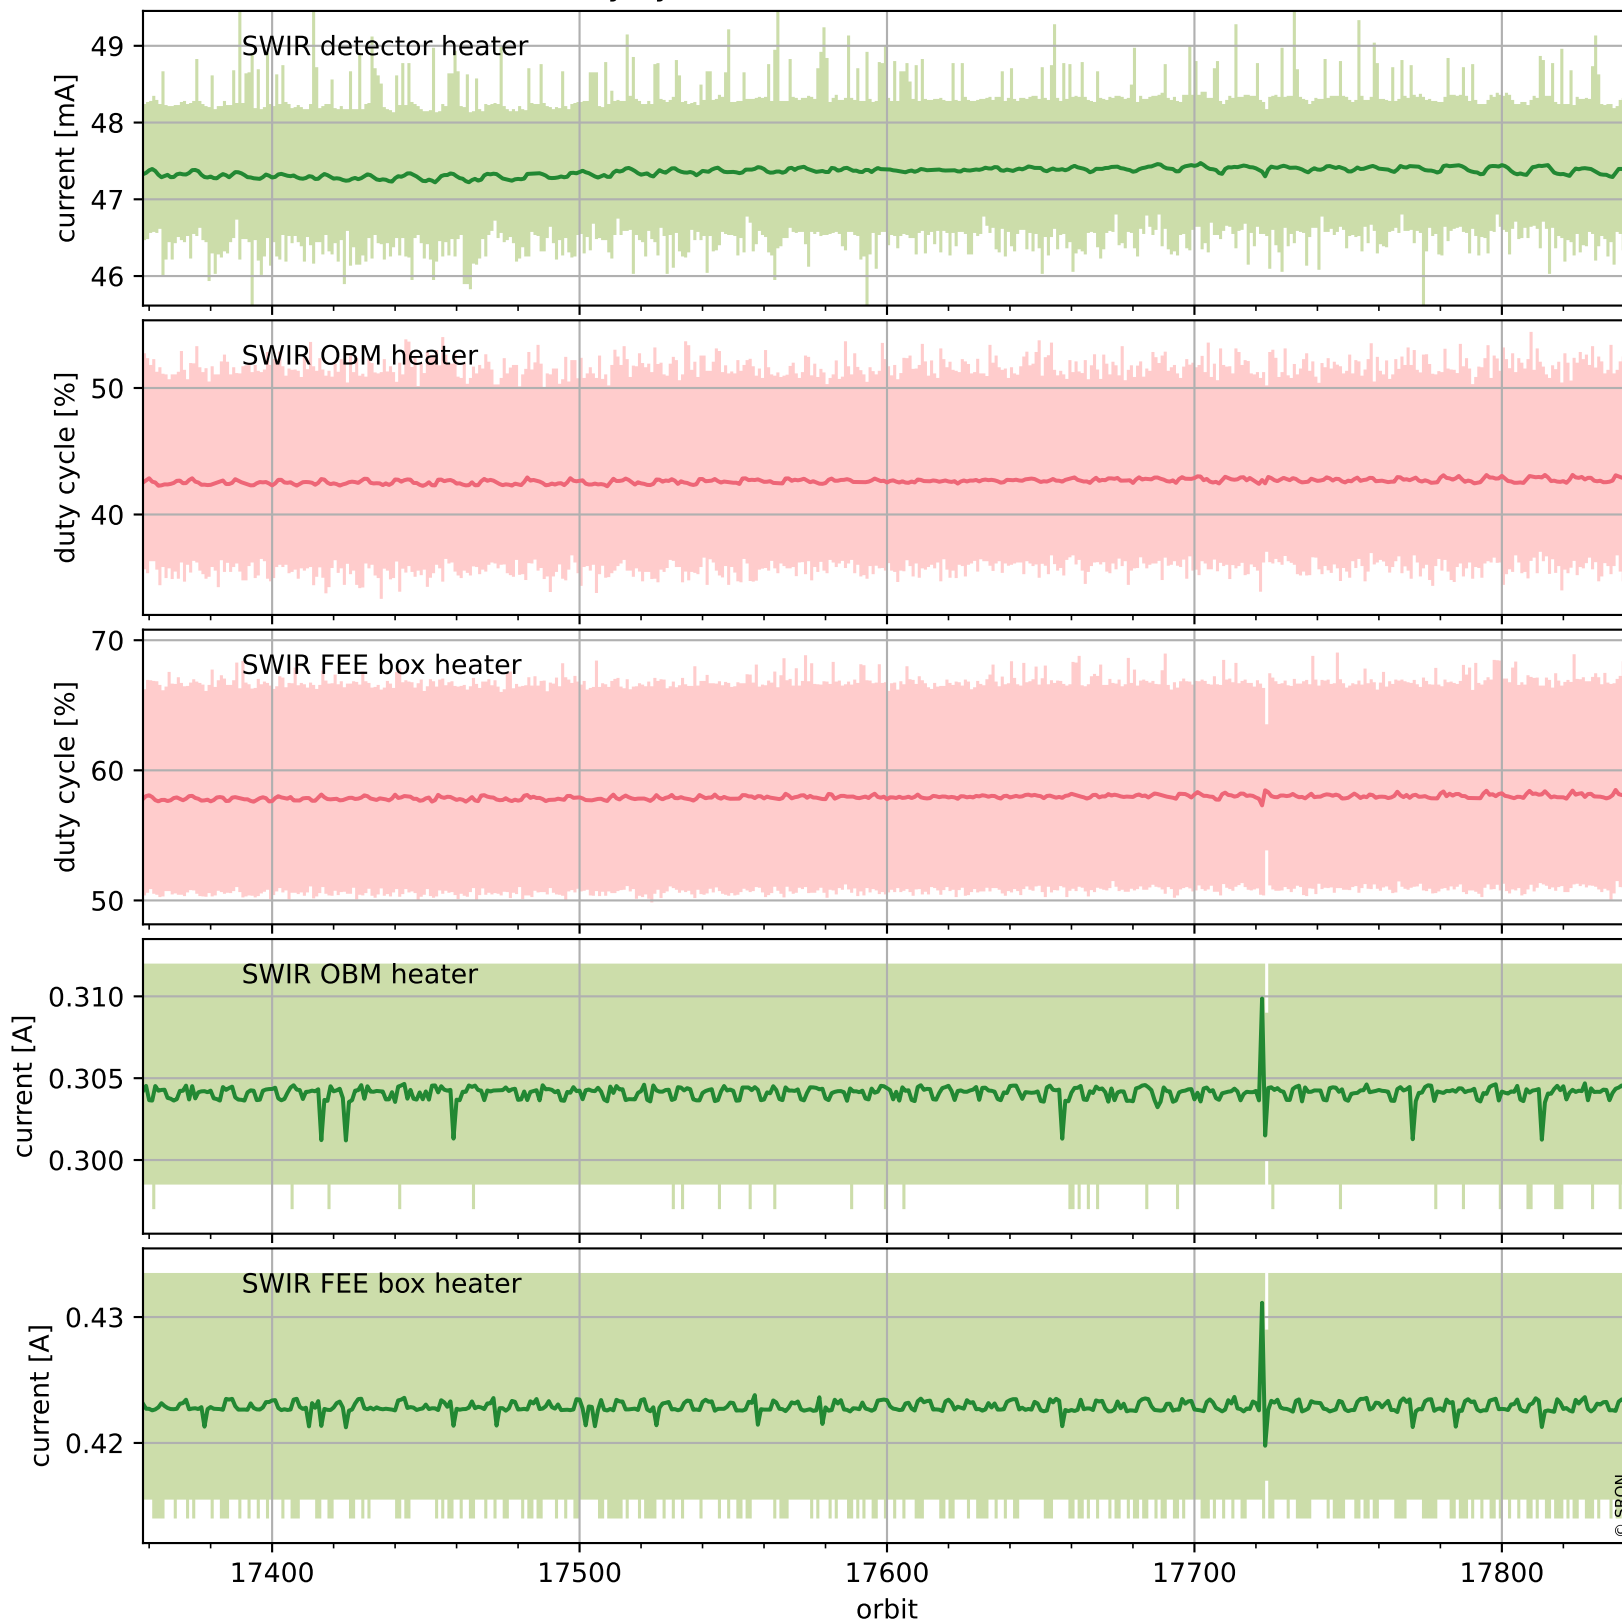

Tropomi SWIR housekeeping data

orbits : [17358, 17842]
coverage : 2021-02-17 / 2021-03-24
created : 2023-08-21T09:10:48

Current and duty cycle of 3 heaters relevant for SWIR (last month)