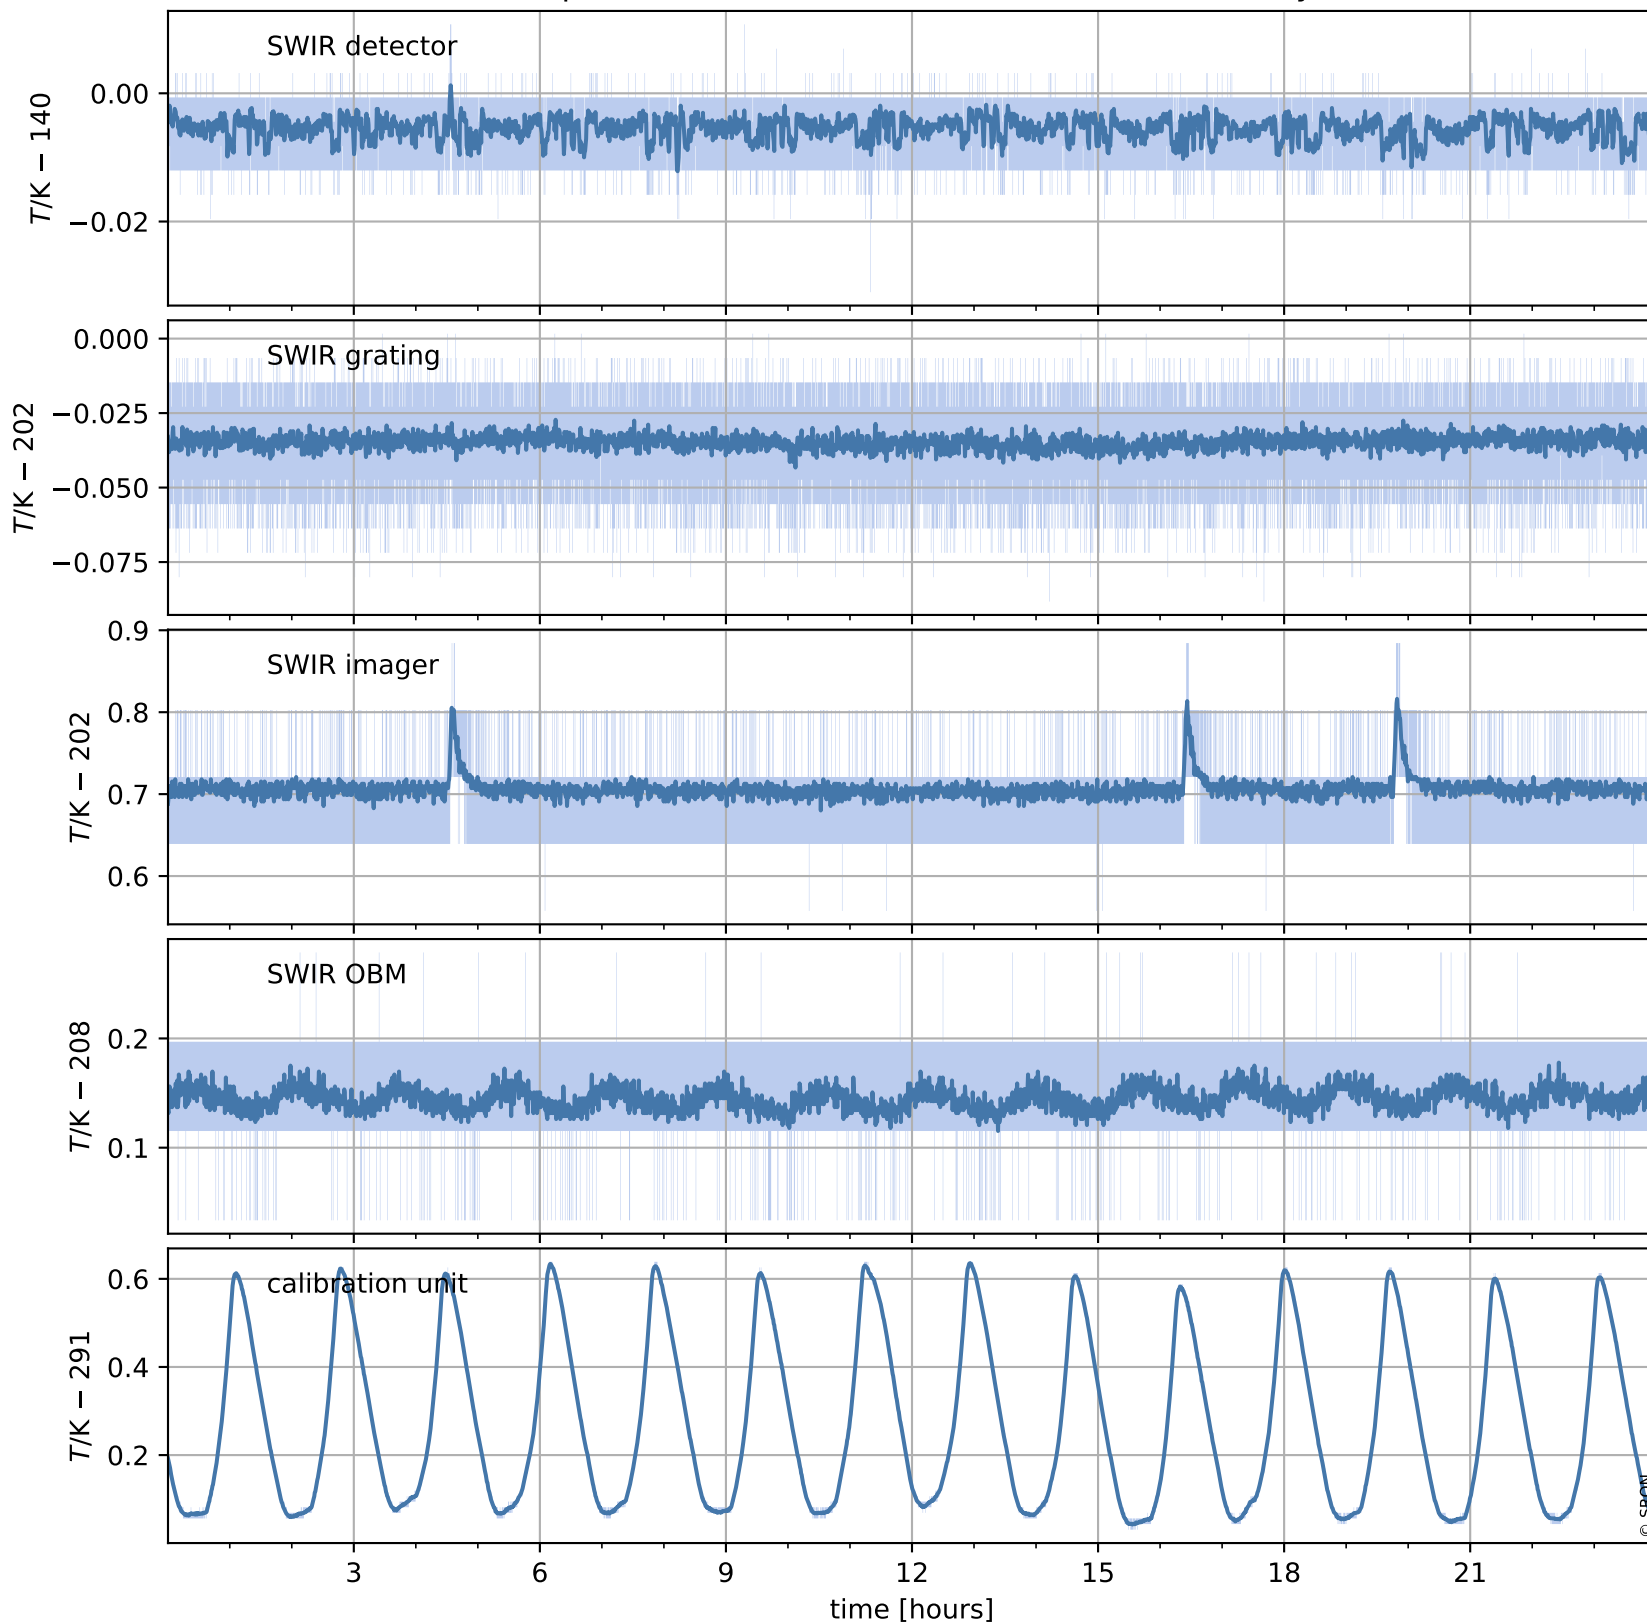

# Tropomi SWIR housekeeping data

orbits : [17829, 17842]  
coverage : 2021-03-23 / 2021-03-24  
created : 2023-08-21T09:10:47

## Temperature of sensors relevant for SWIR (one day)

## Temperature of sensors relevant for SWIR (last month)