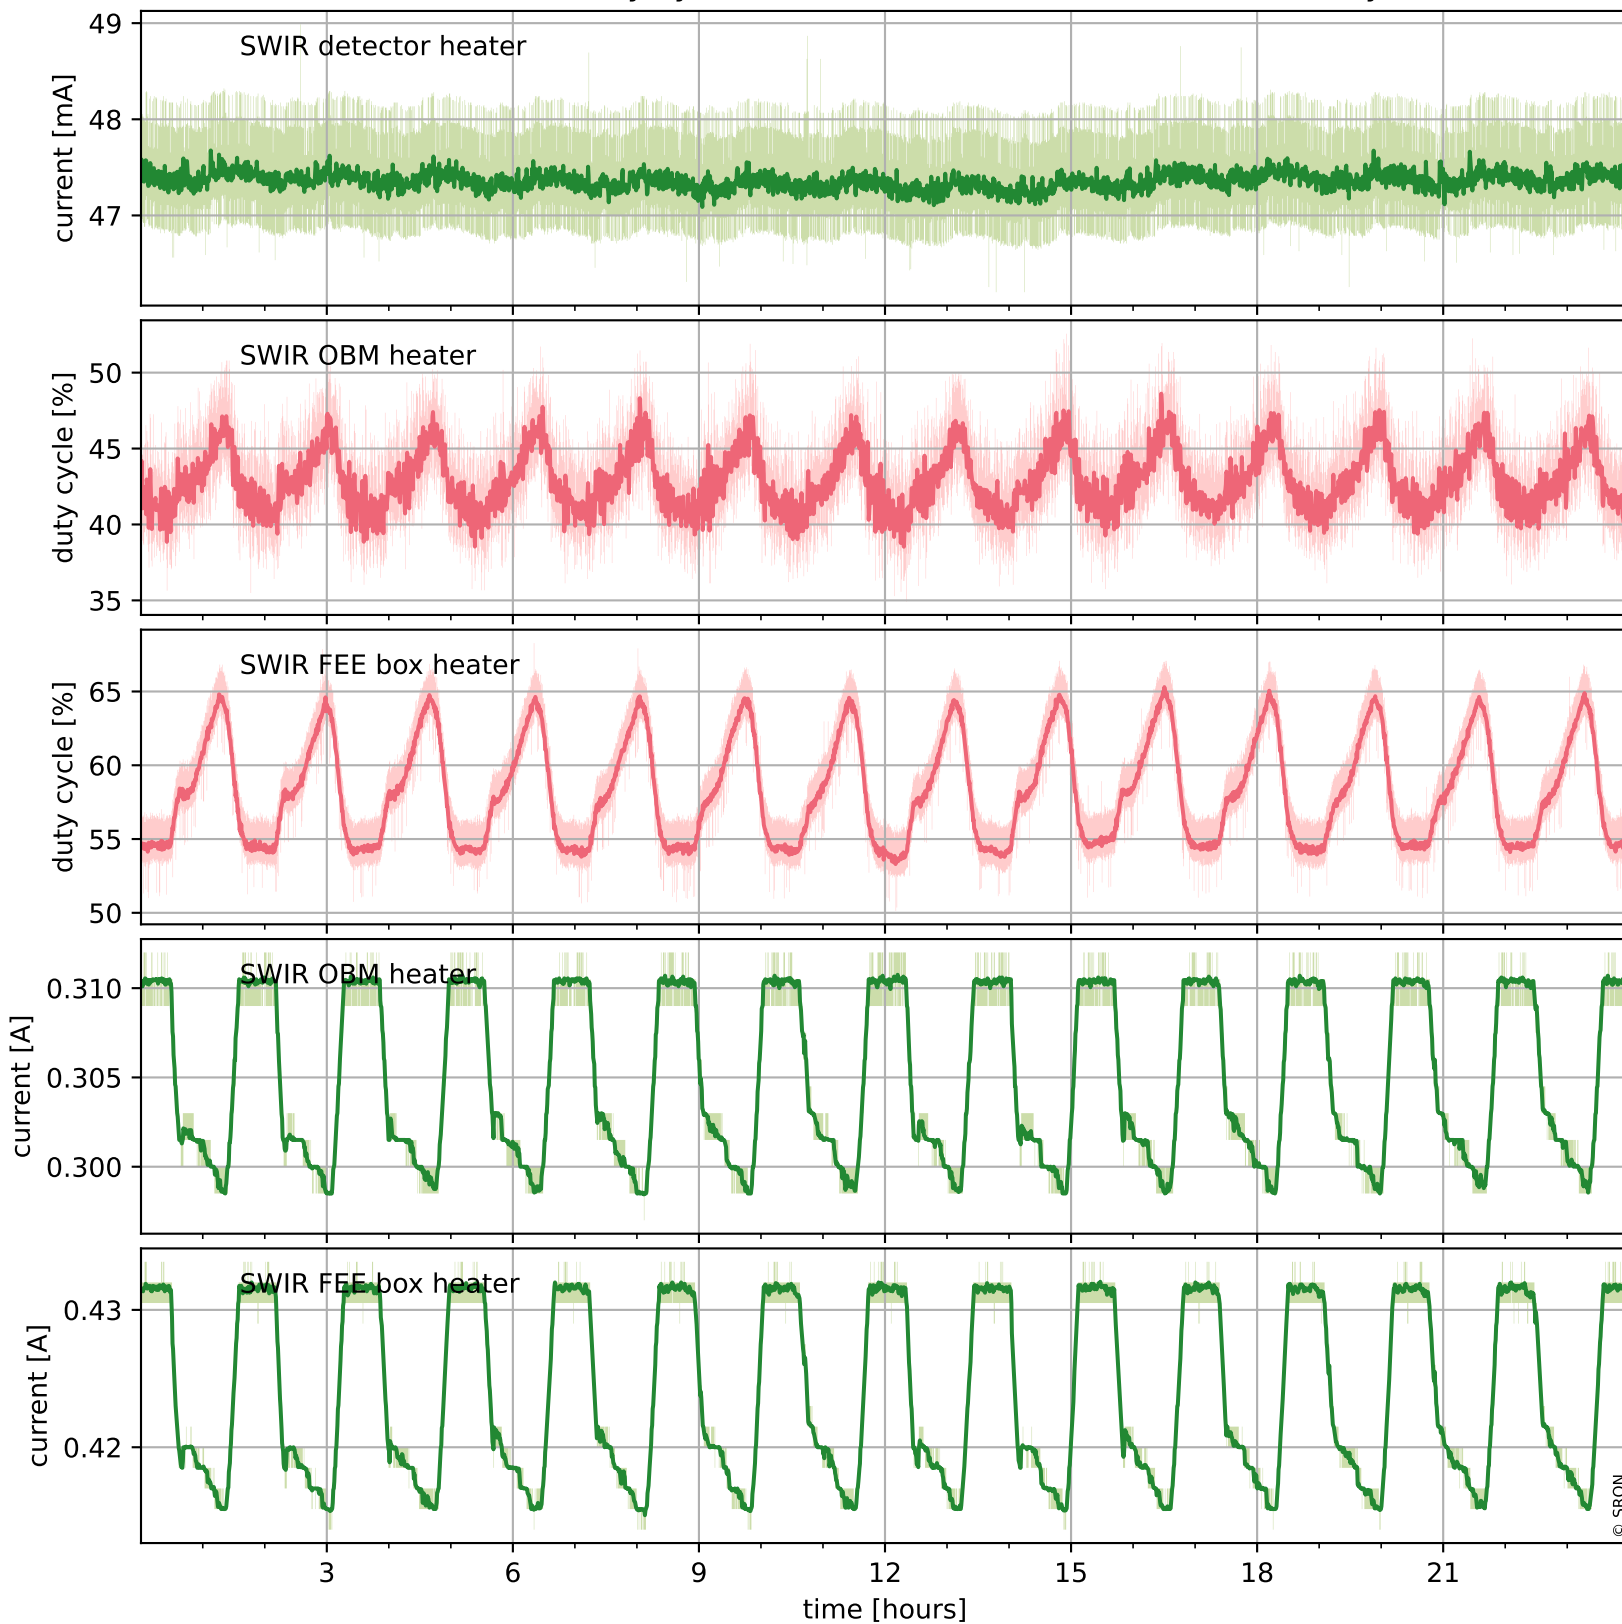

Tropomi SWIR housekeeping data

orbits : [17843, 17856]
coverage : 2021-03-24 / 2021-03-25
created : 2023-08-21T09:10:49

Temperature of sensors relevant for SWIR (one day)

Tropomi SWIR housekeeping data

orbits : [17372, 17856]
coverage : 2021-02-18 / 2021-03-25
created : 2023-08-21T09:10:49

Temperature of sensors relevant for SWIR (last month)

Tropomi SWIR housekeeping data

orbits : [17843, 17856]
coverage : 2021-03-24 / 2021-03-25
created : 2023-08-21T09:10:50

Current and duty cycle of 3 heaters relevant for SWIR (one day)

Tropomi SWIR housekeeping data

orbits : [17372, 17856]
coverage : 2021-02-18 / 2021-03-25
created : 2023-08-21T09:10:50

Current and duty cycle of 3 heaters relevant for SWIR (last month)

Tropomi SWIR housekeeping data