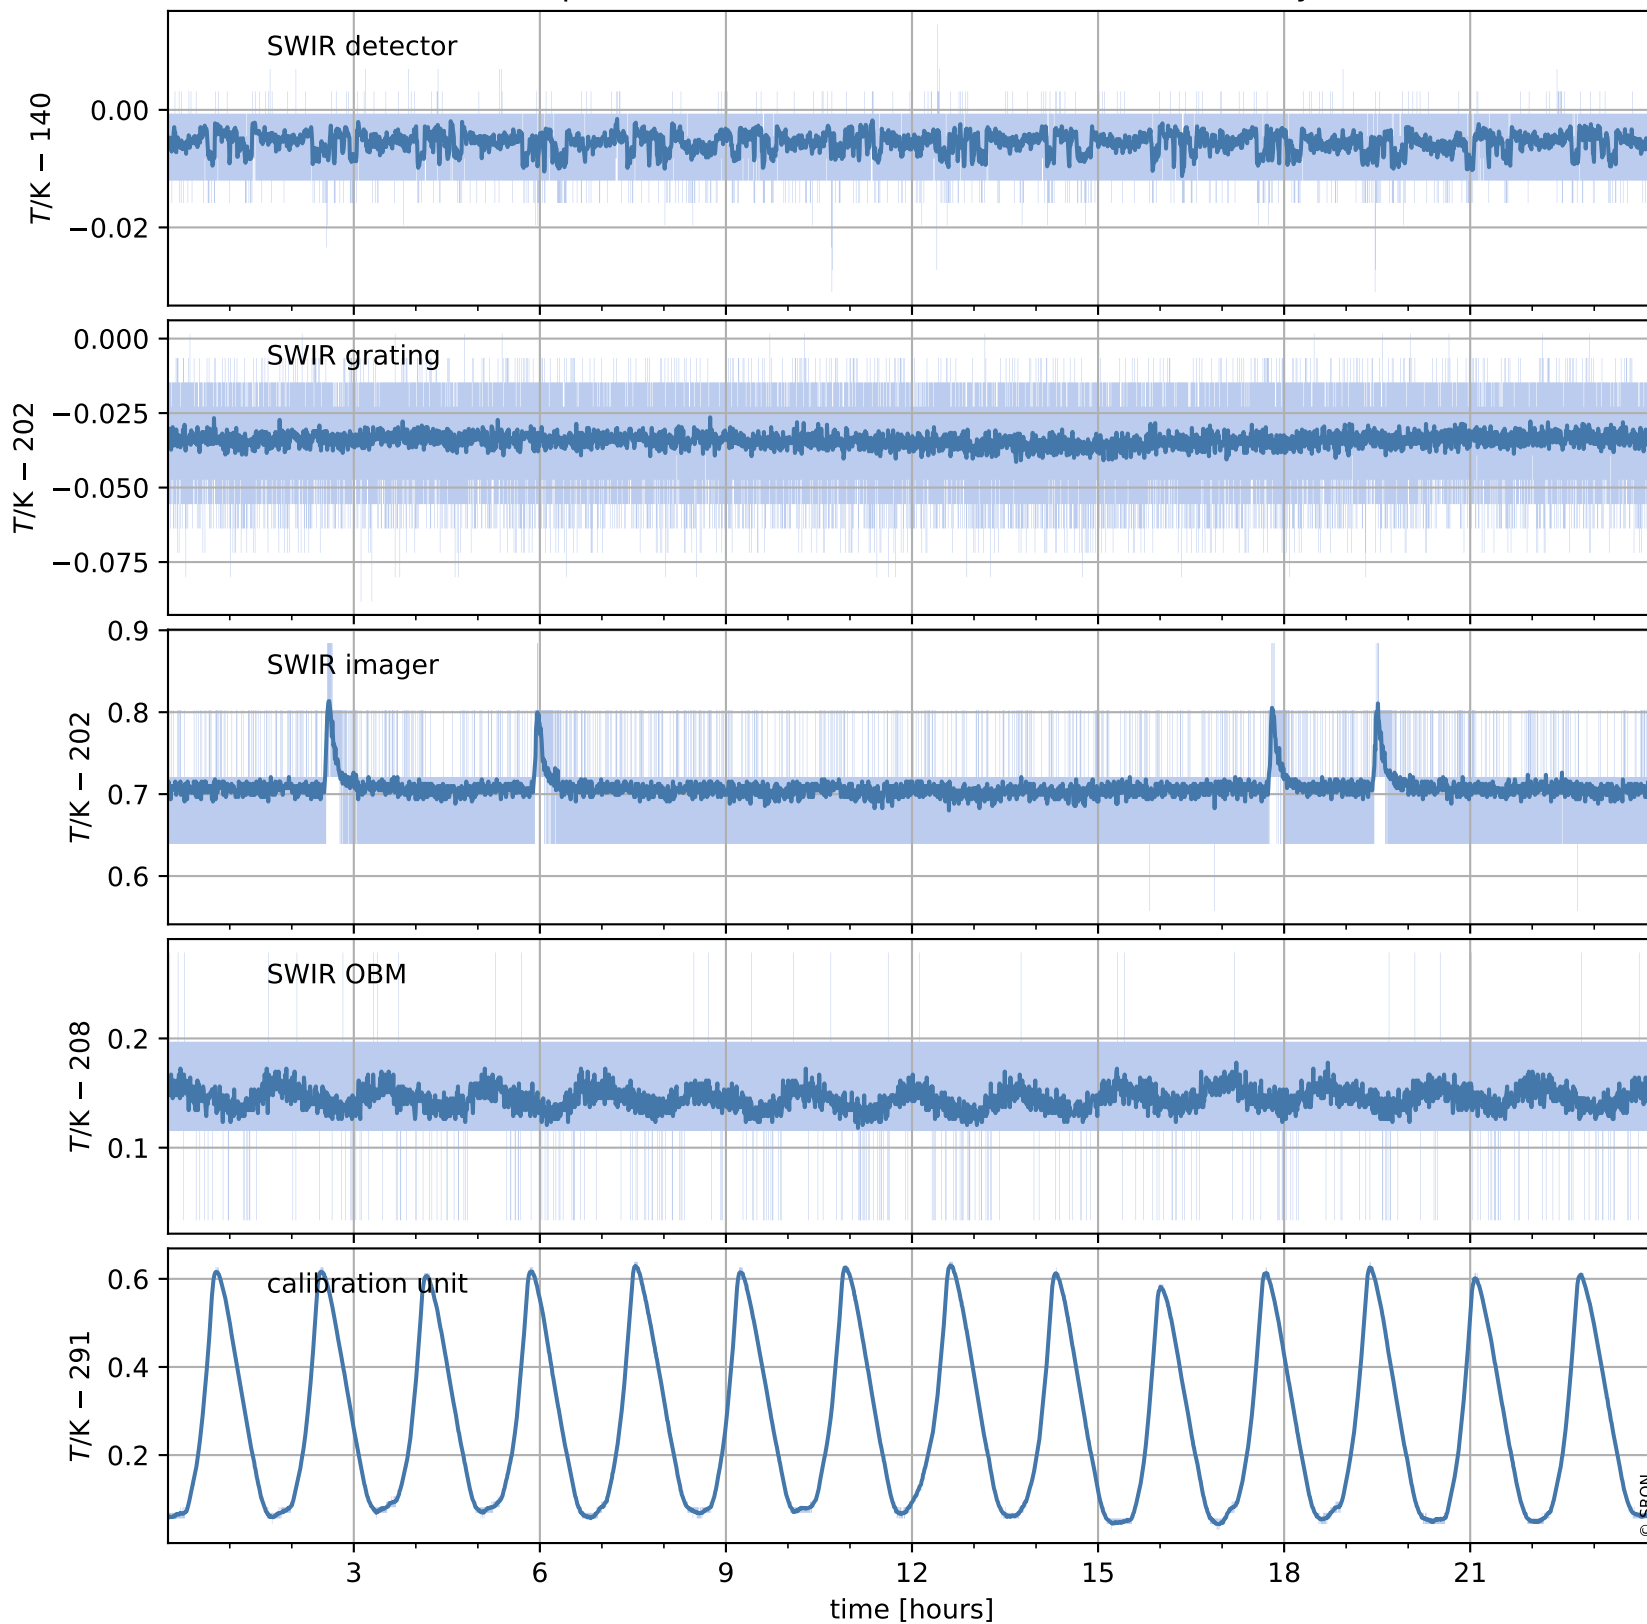

Tropomi SWIR housekeeping data

orbits : [17843, 17856]
coverage : 2021-03-24 / 2021-03-25
created : 2023-08-21T09:10:49

Temperature of sensors relevant for SWIR (one day)

Tropomi SWIR housekeeping data

orbits : [17372, 17856]
coverage : 2021-02-18 / 2021-03-25
created : 2023-08-21T09:10:49

Temperature of sensors relevant for SWIR (last month)

Tropomi SWIR housekeeping data

orbits : [17843, 17856]
coverage : 2021-03-24 / 2021-03-25
created : 2023-08-21T09:10:50

Current and duty cycle of 3 heaters relevant for SWIR (one day)

Tropomi SWIR housekeeping data

orbits : [17372, 17856]
coverage : 2021-02-18 / 2021-03-25
created : 2023-08-21T09:10:50

Current and duty cycle of 3 heaters relevant for SWIR (last month)

Tropomi SWIR housekeeping data