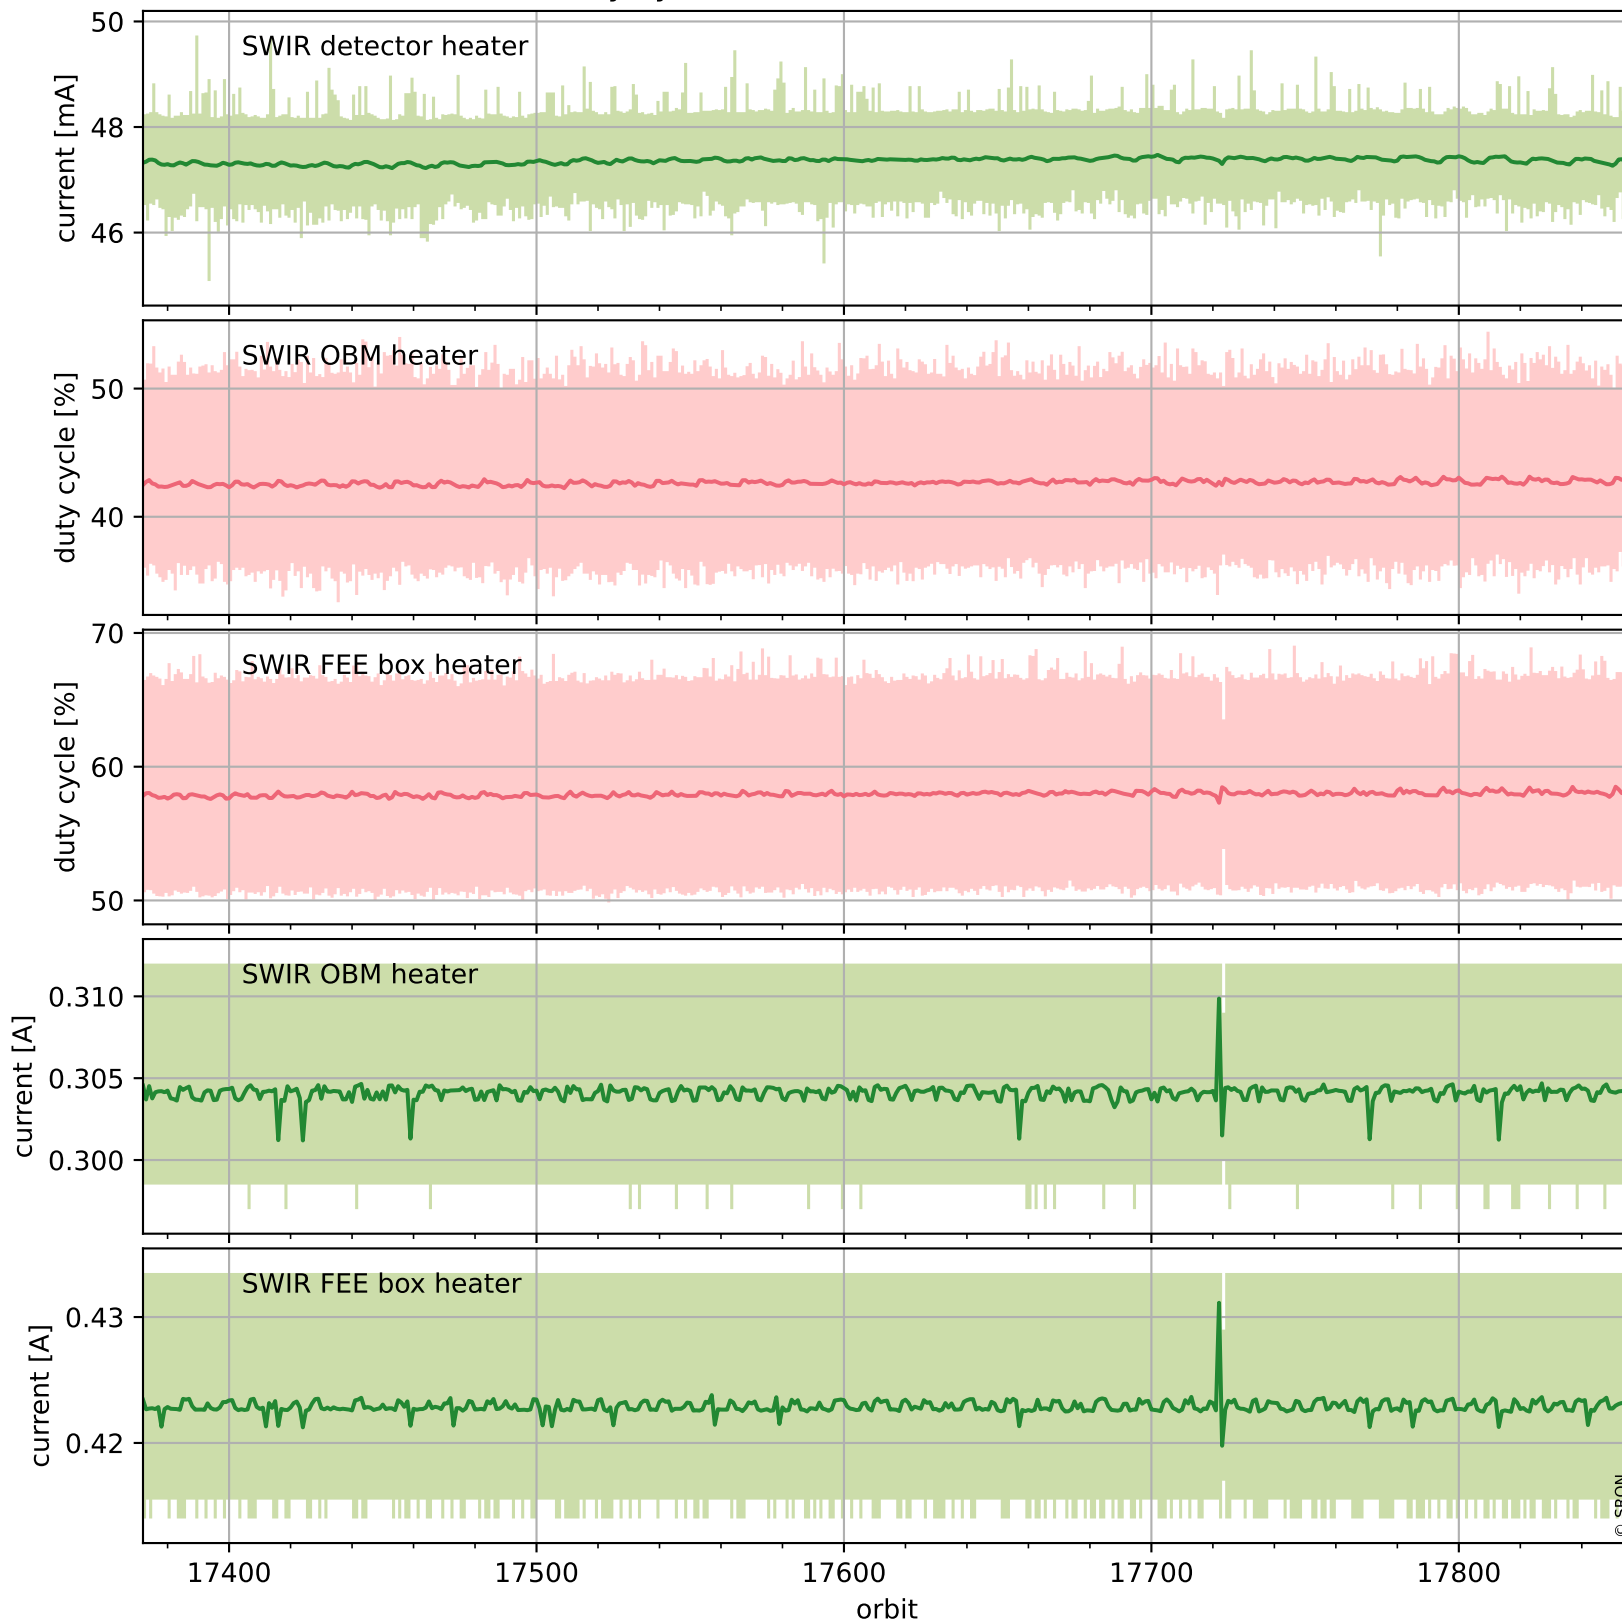

Tropomi SWIR housekeeping data

orbits : [17843, 17856]
coverage : 2021-03-24 / 2021-03-25
created : 2023-08-21T09:10:49

Temperature of sensors relevant for SWIR (one day)

Tropomi SWIR housekeeping data

orbits : [17372, 17856]
coverage : 2021-02-18 / 2021-03-25
created : 2023-08-21T09:10:49

Temperature of sensors relevant for SWIR (last month)

Tropomi SWIR housekeeping data

orbits : [17843, 17856]
coverage : 2021-03-24 / 2021-03-25
created : 2023-08-21T09:10:50

Current and duty cycle of 3 heaters relevant for SWIR (one day)

Tropomi SWIR housekeeping data

orbits : [17372, 17856]
coverage : 2021-02-18 / 2021-03-25
created : 2023-08-21T09:10:50

Current and duty cycle of 3 heaters relevant for SWIR (last month)

Tropomi SWIR housekeeping data

orbits : [17843, 17856]
coverage : 2021-03-24 / 2021-03-25
created : 2023-08-21T09:10:50

Temperature of sensors at the SWIR front-end electronics (one day)

Tropomi SWIR housekeeping data

orbits : [17372, 17856]
coverage : 2021-02-18 / 2021-03-25
created : 2023-08-21T09:10:51