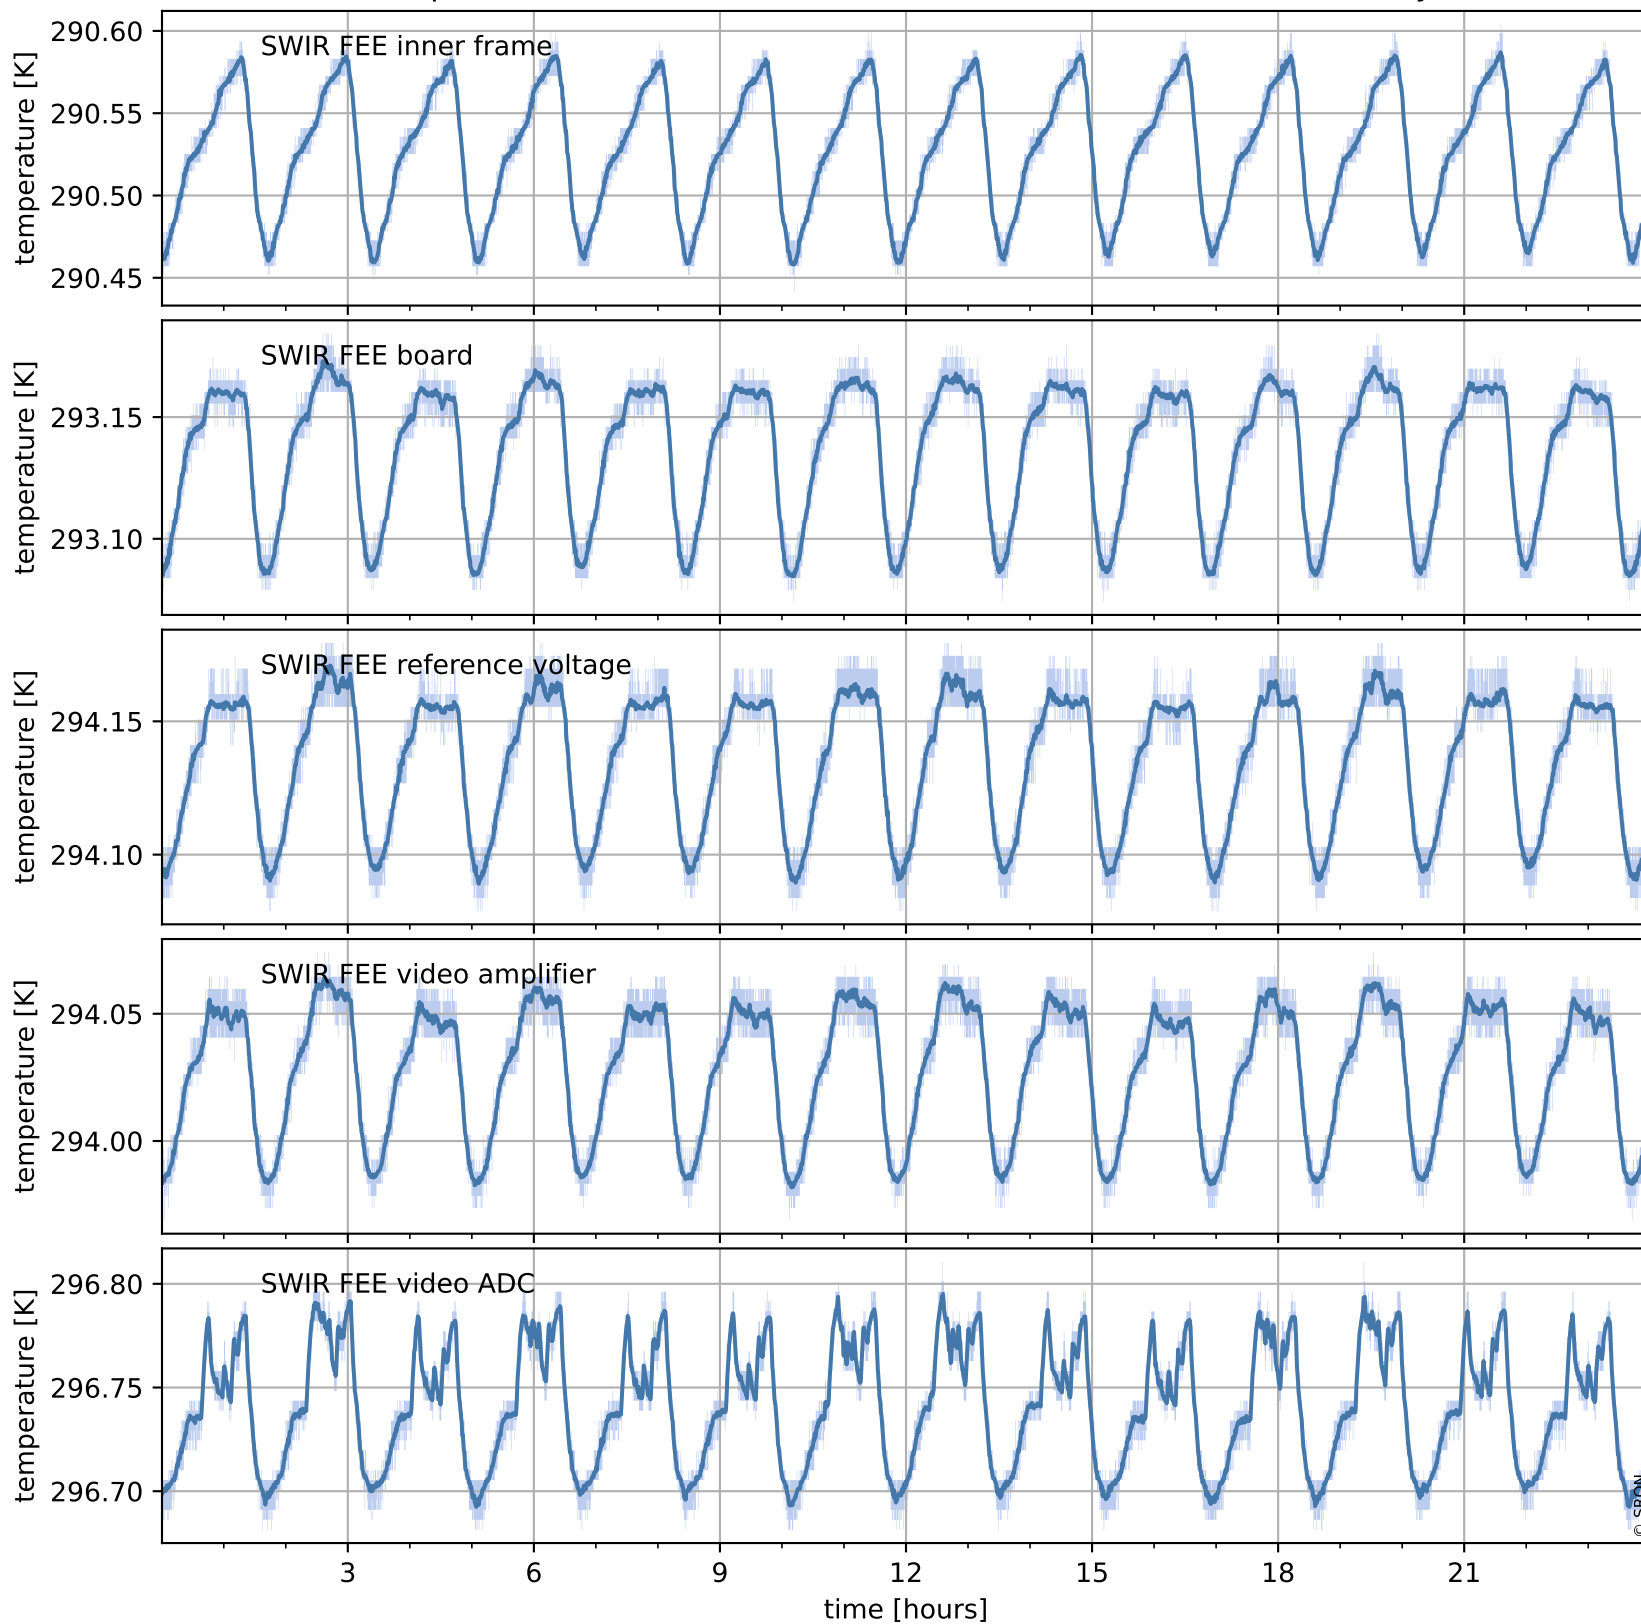

Tropomi SWIR housekeeping data

orbits : [17843, 17856]
coverage : 2021-03-24 / 2021-03-25
created : 2023-08-21T09:10:49

Temperature of sensors relevant for SWIR (one day)

Tropomi SWIR housekeeping data

orbits : [17372, 17856]
coverage : 2021-02-18 / 2021-03-25
created : 2023-08-21T09:10:49

Temperature of sensors relevant for SWIR (last month)

Tropomi SWIR housekeeping data

orbits : [17843, 17856]
coverage : 2021-03-24 / 2021-03-25
created : 2023-08-21T09:10:50

Current and duty cycle of 3 heaters relevant for SWIR (one day)

Tropomi SWIR housekeeping data

orbits : [17372, 17856]
coverage : 2021-02-18 / 2021-03-25
created : 2023-08-21T09:10:50

Current and duty cycle of 3 heaters relevant for SWIR (last month)

Tropomi SWIR housekeeping data

orbits : [17843, 17856]
coverage : 2021-03-24 / 2021-03-25
created : 2023-08-21T09:10:50

Temperature of sensors at the SWIR front-end electronics (one day)

Tropomi SWIR housekeeping data

orbits : [17372, 17856]
coverage : 2021-02-18 / 2021-03-25
created : 2023-08-21T09:10:51