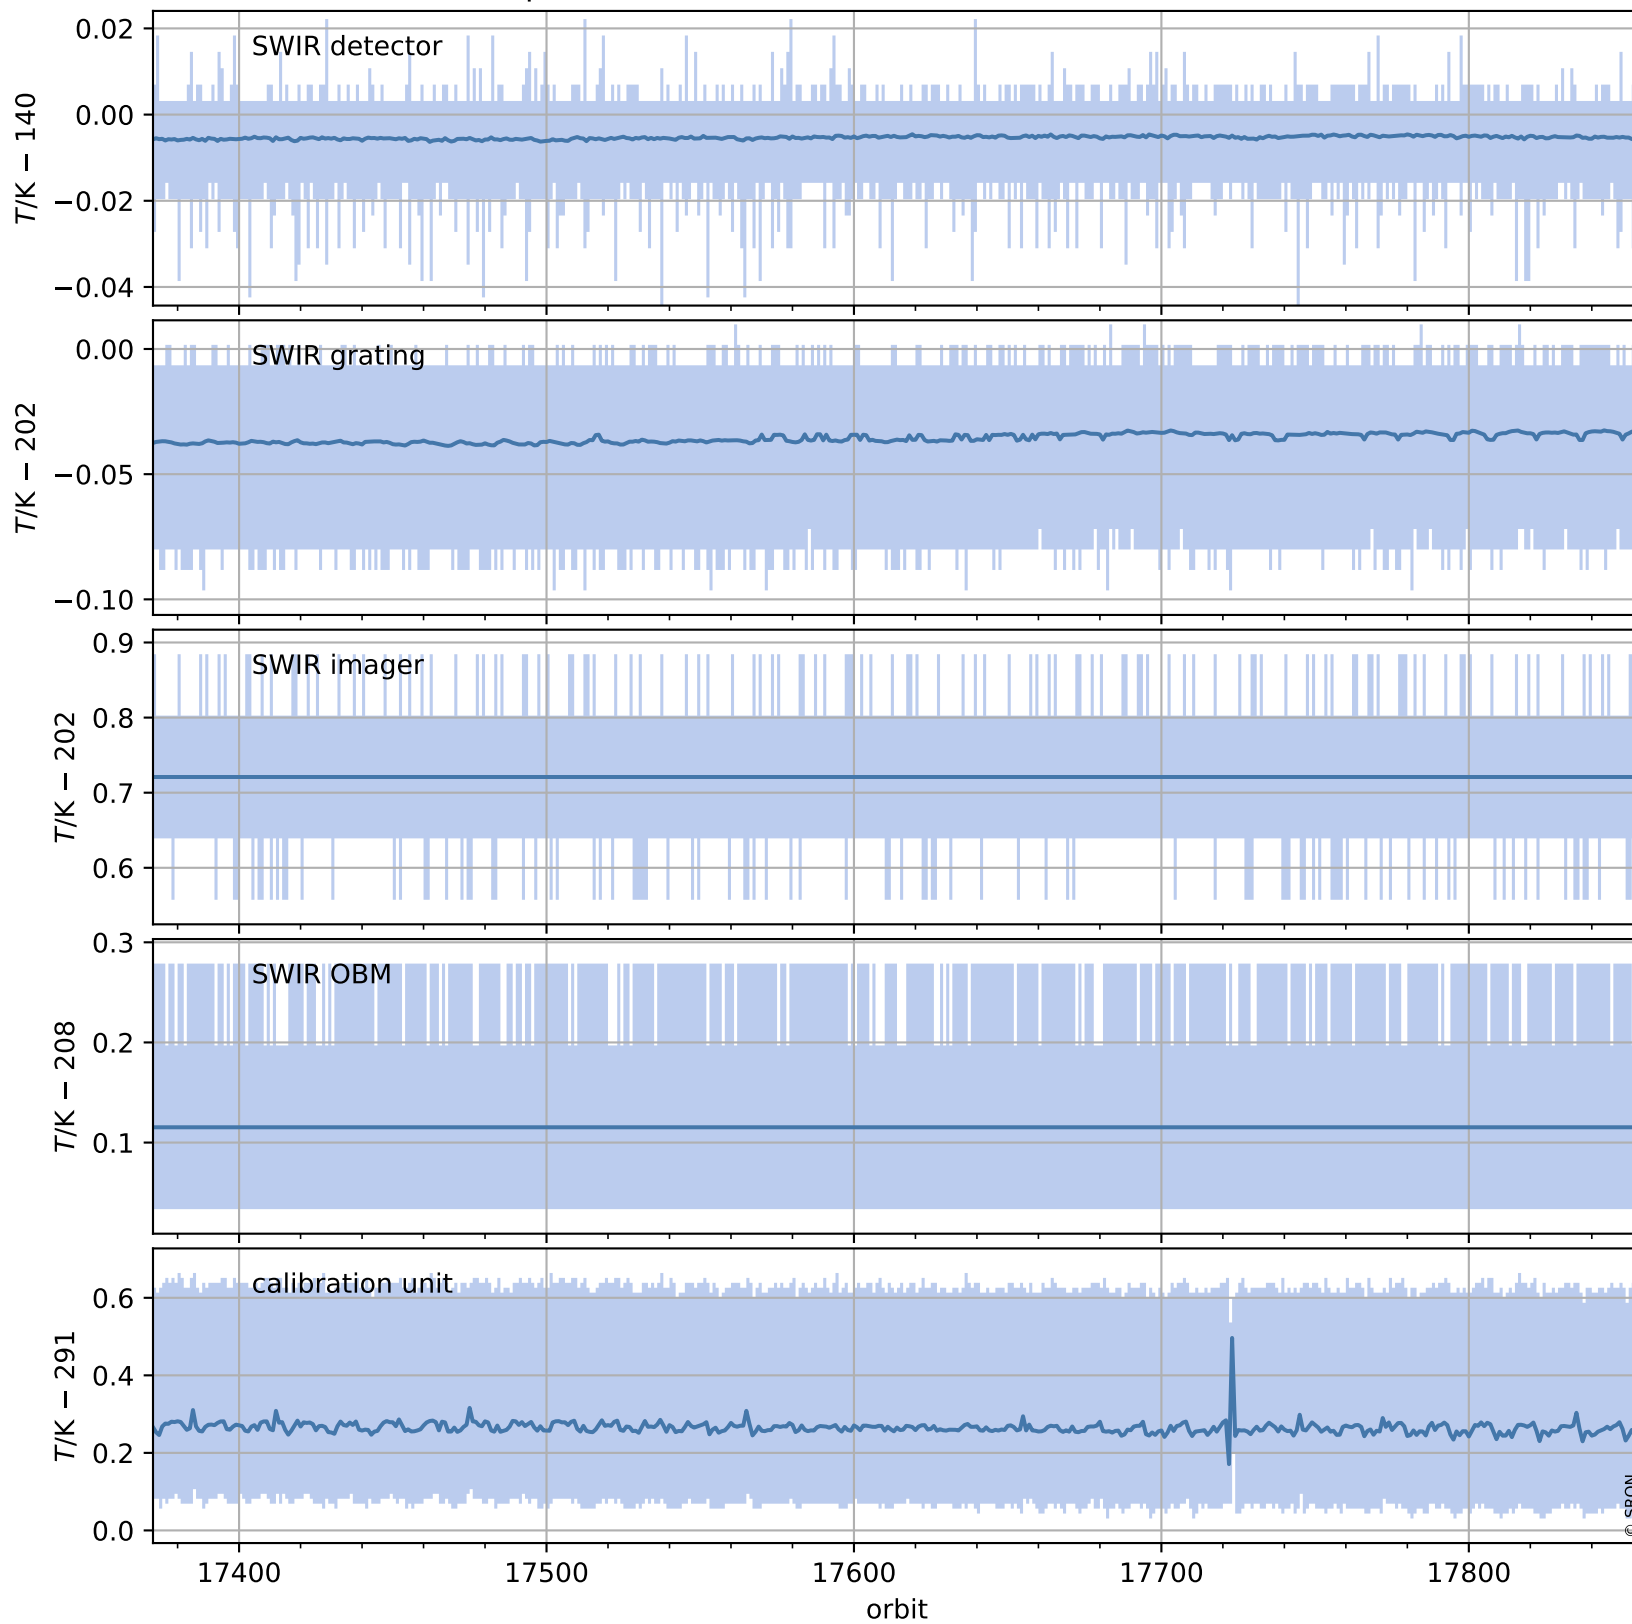

Tropomi SWIR housekeeping data

orbits : [17843, 17856]
coverage : 2021-03-24 / 2021-03-25
created : 2023-08-21T09:10:49

Temperature of sensors relevant for SWIR (one day)

Tropomi SWIR housekeeping data

orbits : [17372, 17856]
coverage : 2021-02-18 / 2021-03-25
created : 2023-08-21T09:10:49

Temperature of sensors relevant for SWIR (last month)

Tropomi SWIR housekeeping data

orbits : [17843, 17856]
coverage : 2021-03-24 / 2021-03-25
created : 2023-08-21T09:10:50

Current and duty cycle of 3 heaters relevant for SWIR (one day)

Tropomi SWIR housekeeping data

orbits : [17372, 17856]
coverage : 2021-02-18 / 2021-03-25
created : 2023-08-21T09:10:50

Current and duty cycle of 3 heaters relevant for SWIR (last month)

Tropomi SWIR housekeeping data

orbits : [17843, 17856]
coverage : 2021-03-24 / 2021-03-25
created : 2023-08-21T09:10:50

Temperature of sensors at the SWIR front-end electronics (one day)

Tropomi SWIR housekeeping data

orbits : [17372, 17856]
coverage : 2021-02-18 / 2021-03-25
created : 2023-08-21T09:10:51