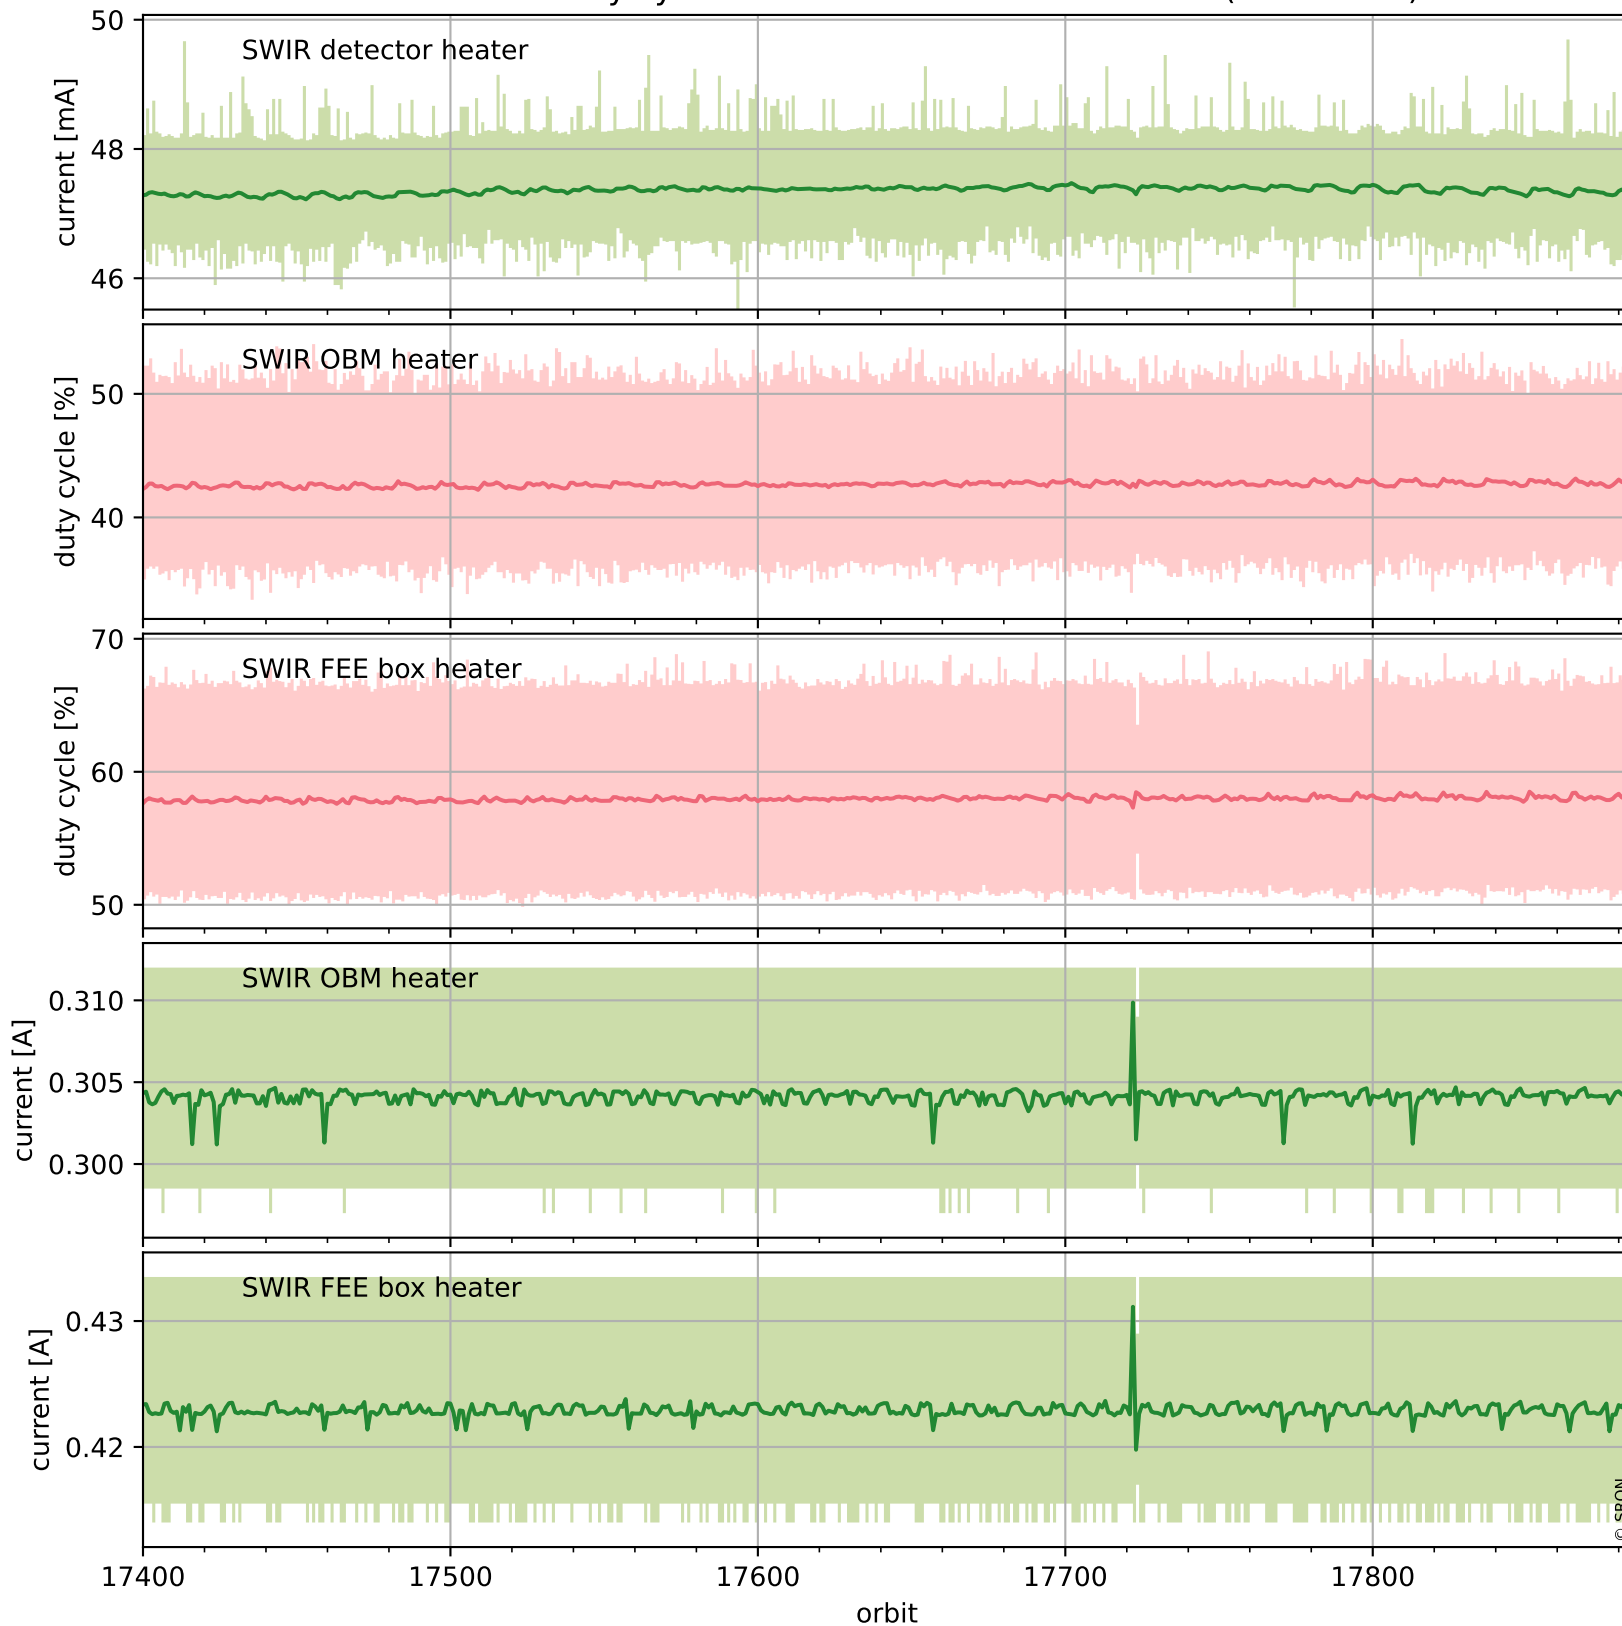

Tropomi SWIR housekeeping data

orbits : [17871, 17884]
coverage : 2021-03-26 / 2021-03-27
created : 2023-08-21T09:10:53

Temperature of sensors relevant for SWIR (one day)

Tropomi SWIR housekeeping data

orbits : [17400, 17884]
coverage : 2021-02-20 / 2021-03-27
created : 2023-08-21T09:10:54

Temperature of sensors relevant for SWIR (last month)

Tropomi SWIR housekeeping data

orbits : [17871, 17884]
coverage : 2021-03-26 / 2021-03-27
created : 2023-08-21T09:10:54

Current and duty cycle of 3 heaters relevant for SWIR (one day)

Tropomi SWIR housekeeping data

orbits : [17400, 17884]
coverage : 2021-02-20 / 2021-03-27
created : 2023-08-21T09:10:55

Current and duty cycle of 3 heaters relevant for SWIR (last month)

Tropomi SWIR housekeeping data

orbits : [17871, 17884]
coverage : 2021-03-26 / 2021-03-27
created : 2023-08-21T09:10:55

Temperature of sensors at the SWIR front-end electronics (one day)

Tropomi SWIR housekeeping data

orbits : [17400, 17884]
coverage : 2021-02-20 / 2021-03-27
created : 2023-08-21T09:10:55