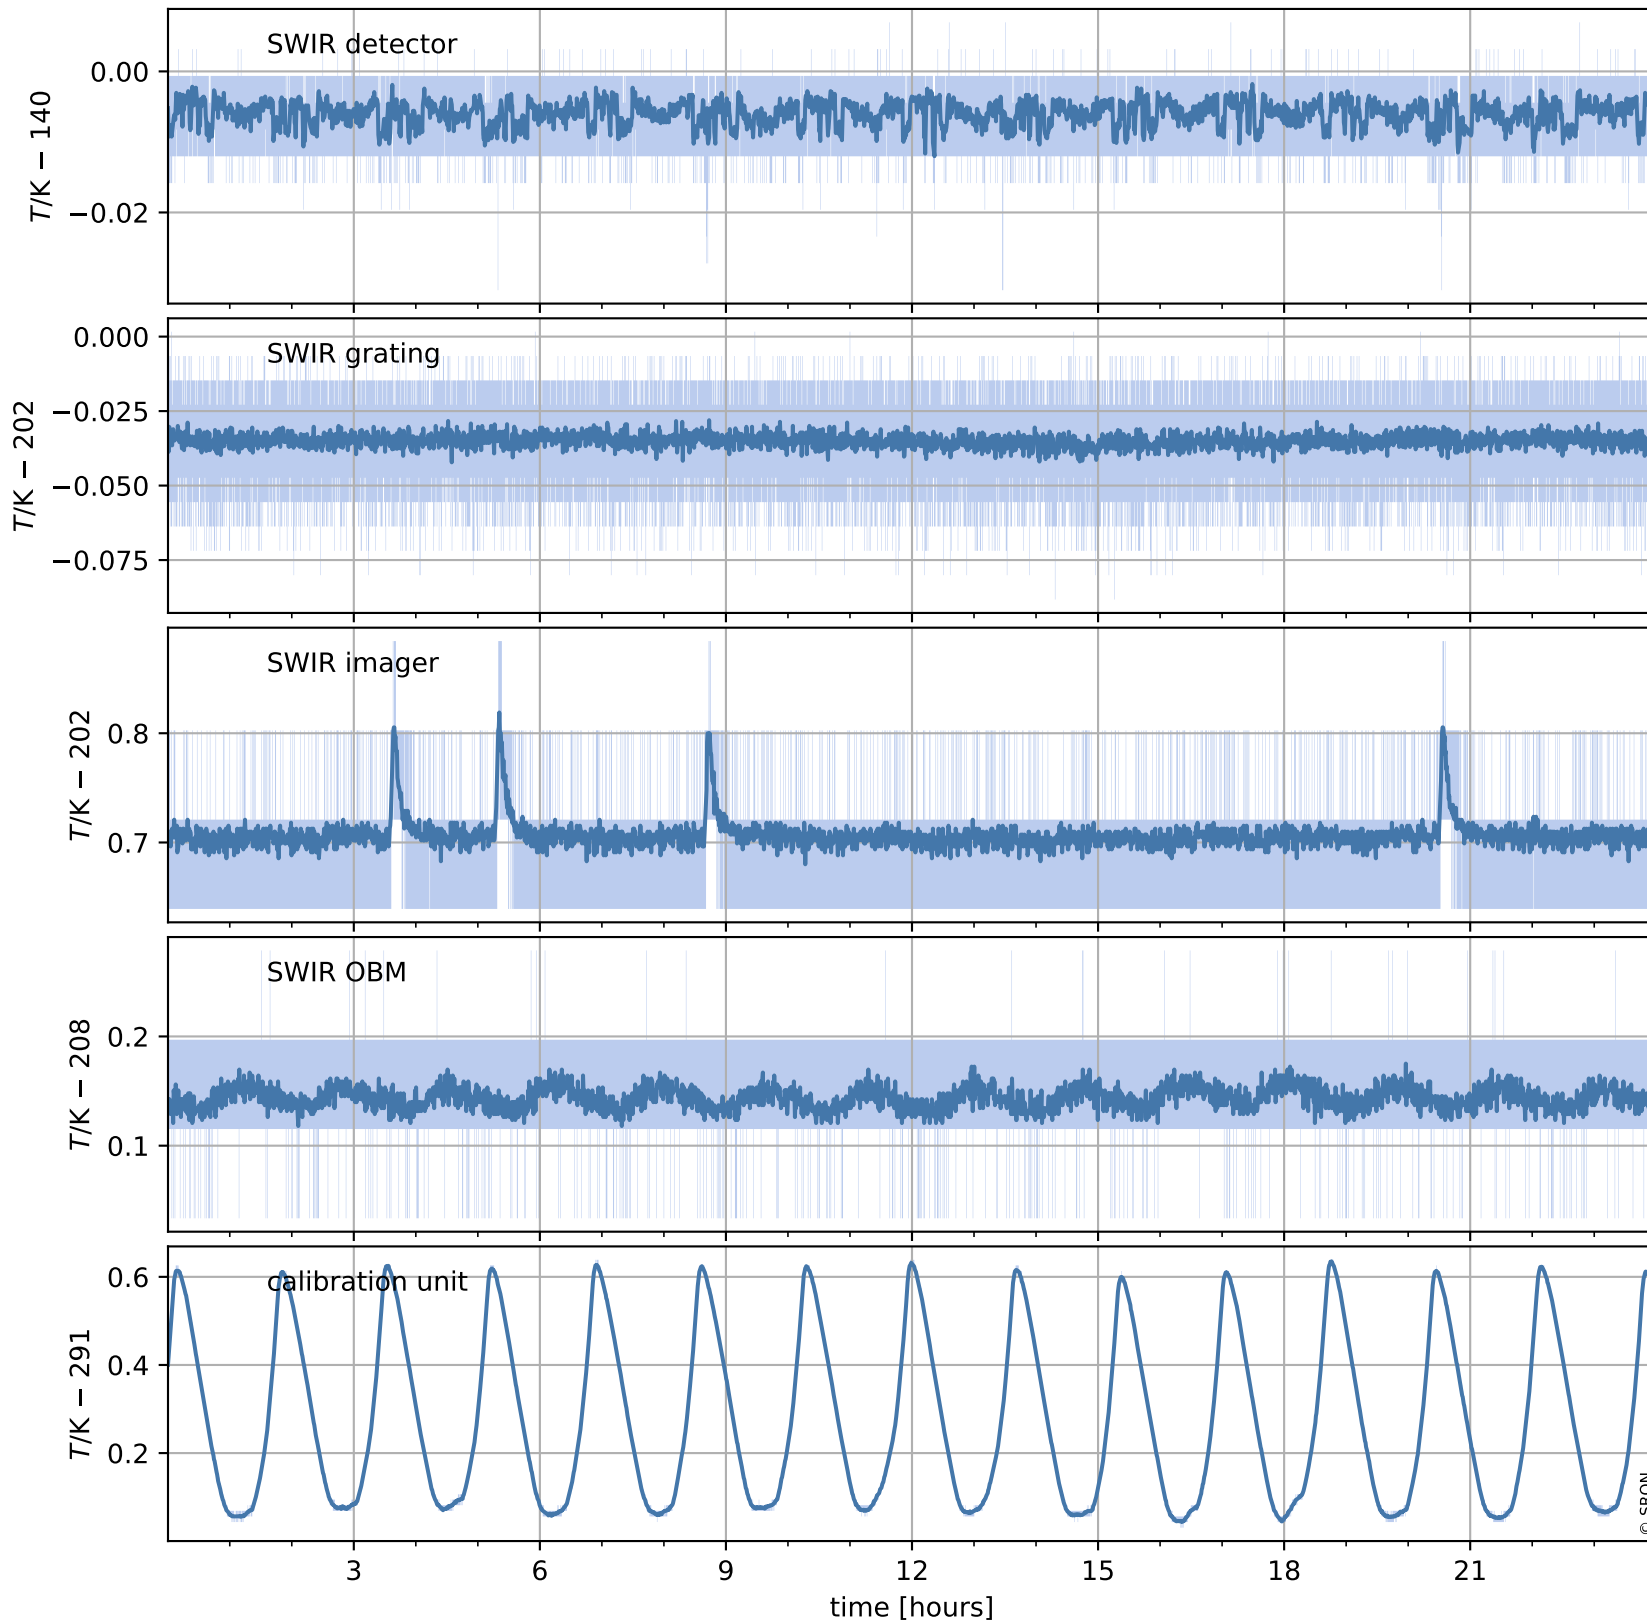

Tropomi SWIR housekeeping data

orbits : [17871, 17884]
coverage : 2021-03-26 / 2021-03-27
created : 2023-08-21T09:10:53

Temperature of sensors relevant for SWIR (one day)

Tropomi SWIR housekeeping data

orbits : [17400, 17884]
coverage : 2021-02-20 / 2021-03-27
created : 2023-08-21T09:10:54

Temperature of sensors relevant for SWIR (last month)

Tropomi SWIR housekeeping data

orbits : [17871, 17884]
coverage : 2021-03-26 / 2021-03-27
created : 2023-08-21T09:10:54

Current and duty cycle of 3 heaters relevant for SWIR (one day)

Tropomi SWIR housekeeping data

orbits : [17400, 17884]
coverage : 2021-02-20 / 2021-03-27
created : 2023-08-21T09:10:55

Current and duty cycle of 3 heaters relevant for SWIR (last month)

Tropomi SWIR housekeeping data