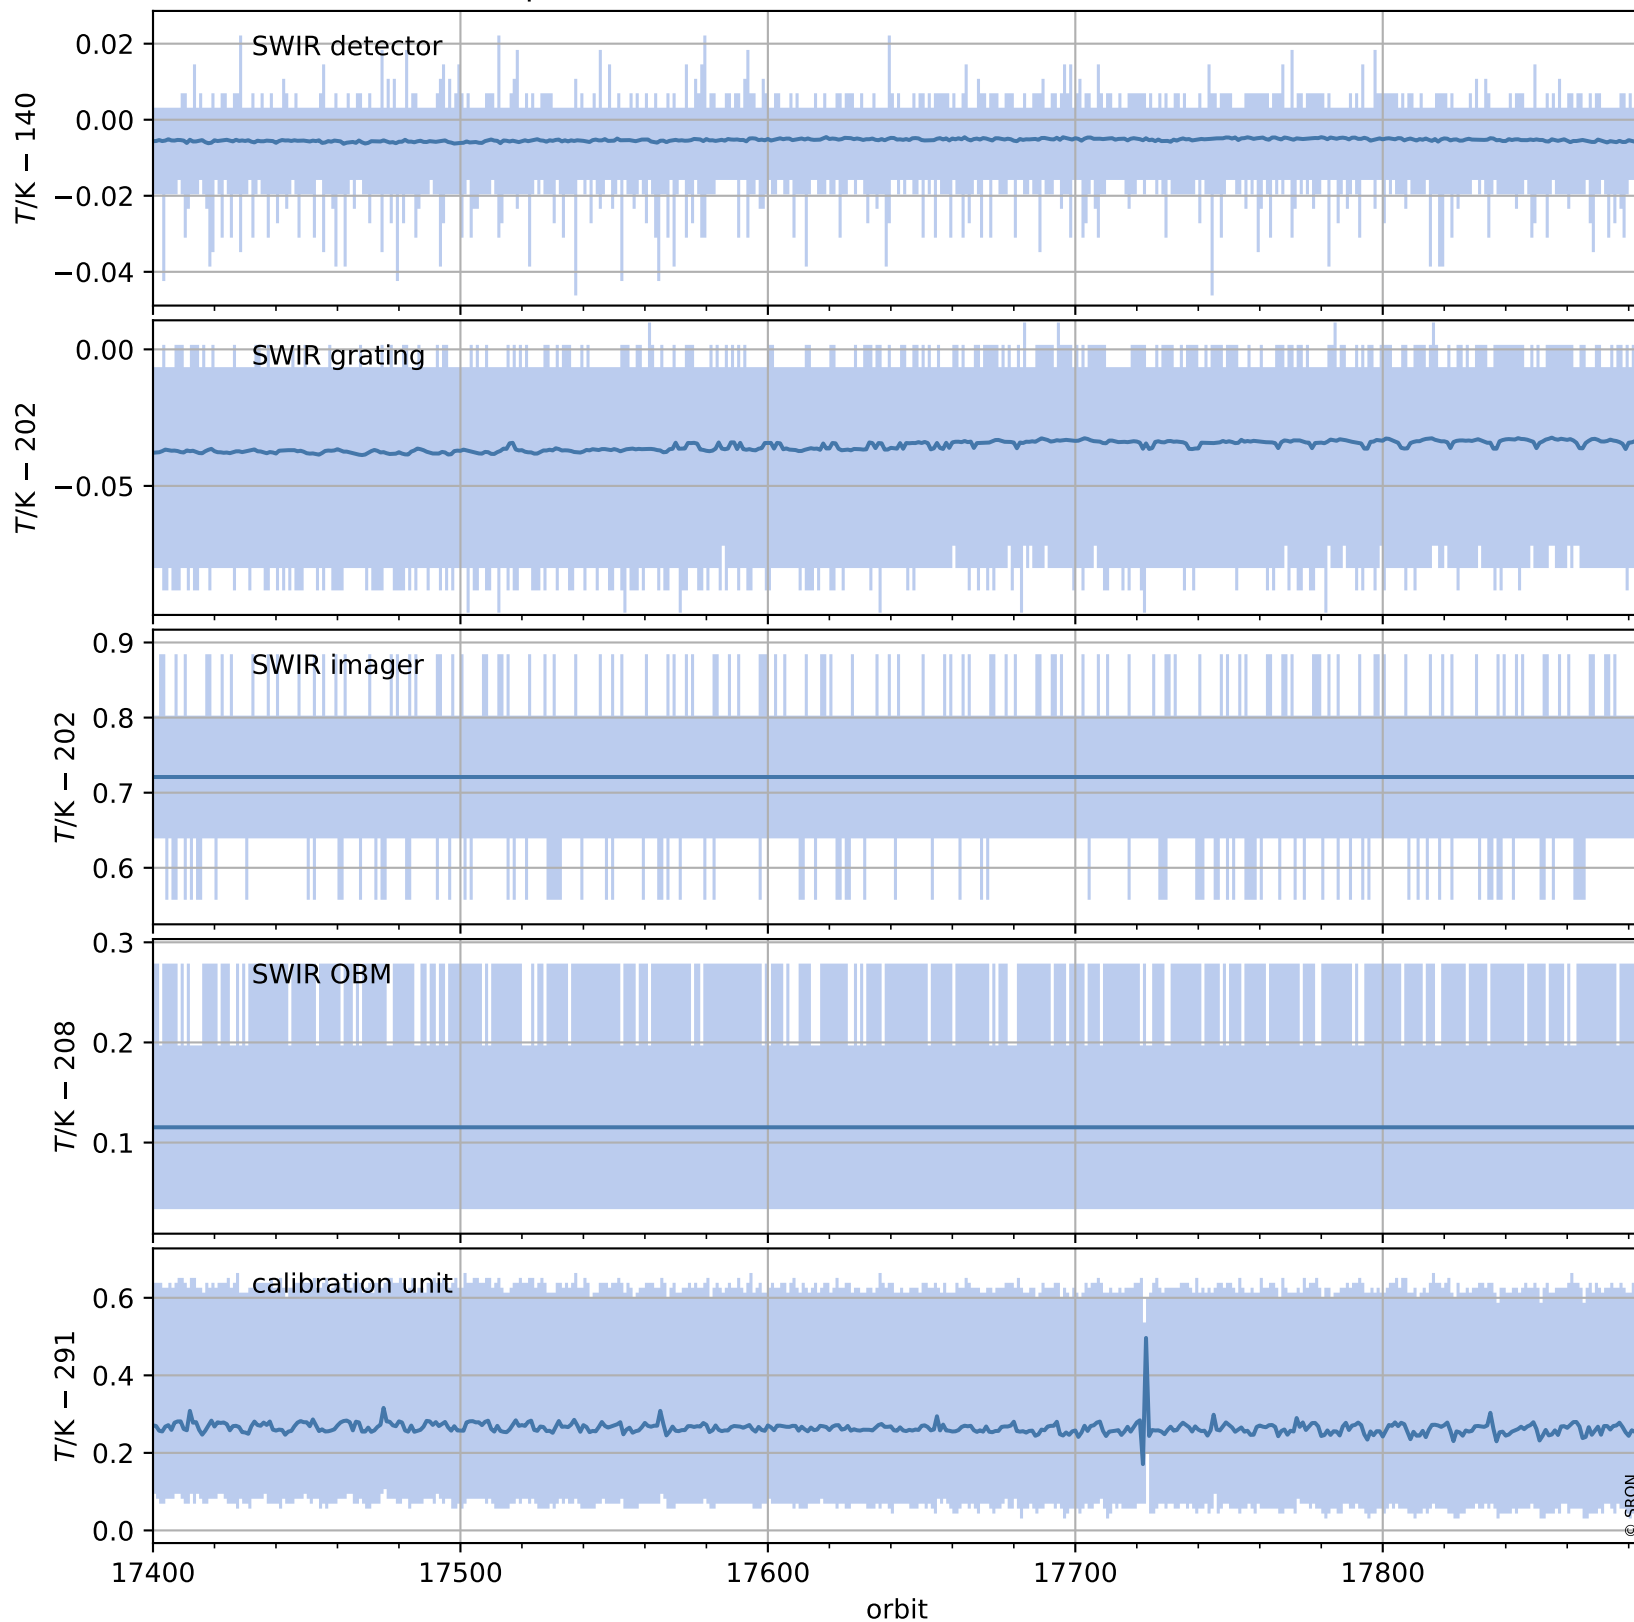

Tropomi SWIR housekeeping data

orbits : [17871, 17884]
coverage : 2021-03-26 / 2021-03-27
created : 2023-08-21T09:10:53

Temperature of sensors relevant for SWIR (one day)

Tropomi SWIR housekeeping data

orbits : [17400, 17884]
coverage : 2021-02-20 / 2021-03-27
created : 2023-08-21T09:10:54

Temperature of sensors relevant for SWIR (last month)

Tropomi SWIR housekeeping data

orbits : [17871, 17884]
coverage : 2021-03-26 / 2021-03-27
created : 2023-08-21T09:10:54

Current and duty cycle of 3 heaters relevant for SWIR (one day)

Tropomi SWIR housekeeping data

orbits : [17400, 17884]
coverage : 2021-02-20 / 2021-03-27
created : 2023-08-21T09:10:55

Current and duty cycle of 3 heaters relevant for SWIR (last month)

Tropomi SWIR housekeeping data

orbits : [17871, 17884]
coverage : 2021-03-26 / 2021-03-27
created : 2023-08-21T09:10:55

Temperature of sensors at the SWIR front-end electronics (one day)

Tropomi SWIR housekeeping data

orbits : [17400, 17884]
coverage : 2021-02-20 / 2021-03-27
created : 2023-08-21T09:10:55