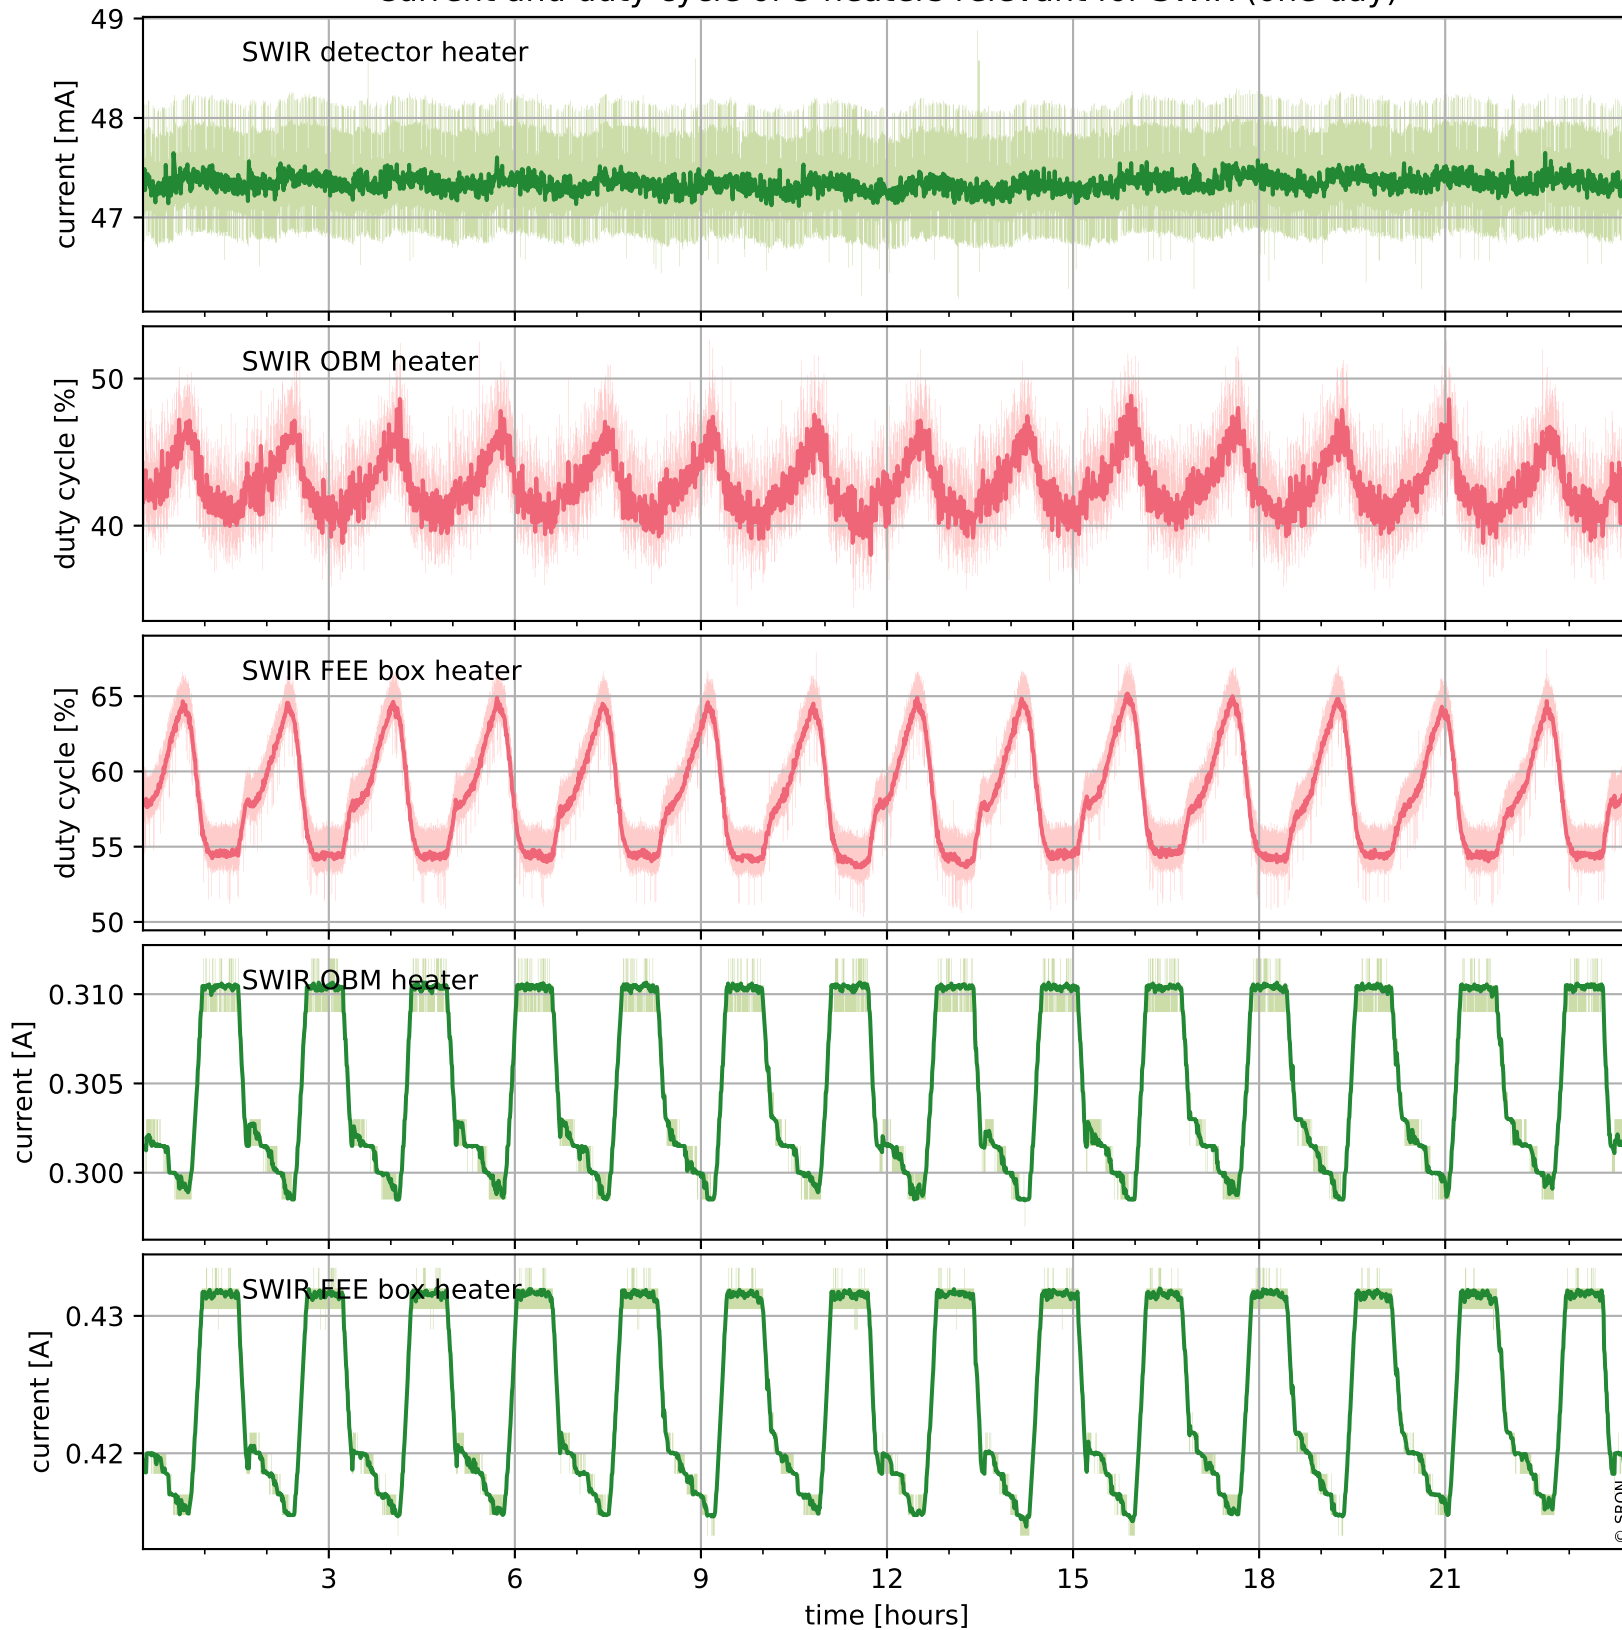

Tropomi SWIR housekeeping data

orbits : [17871, 17884]
coverage : 2021-03-26 / 2021-03-27
created : 2023-08-21T09:10:53

Temperature of sensors relevant for SWIR (one day)

Tropomi SWIR housekeeping data

orbits : [17400, 17884]
coverage : 2021-02-20 / 2021-03-27
created : 2023-08-21T09:10:54

Temperature of sensors relevant for SWIR (last month)

Tropomi SWIR housekeeping data

orbits : [17871, 17884]
coverage : 2021-03-26 / 2021-03-27
created : 2023-08-21T09:10:54

Current and duty cycle of 3 heaters relevant for SWIR (one day)

Tropomi SWIR housekeeping data

orbits : [17400, 17884]
coverage : 2021-02-20 / 2021-03-27
created : 2023-08-21T09:10:55

Current and duty cycle of 3 heaters relevant for SWIR (last month)

Tropomi SWIR housekeeping data