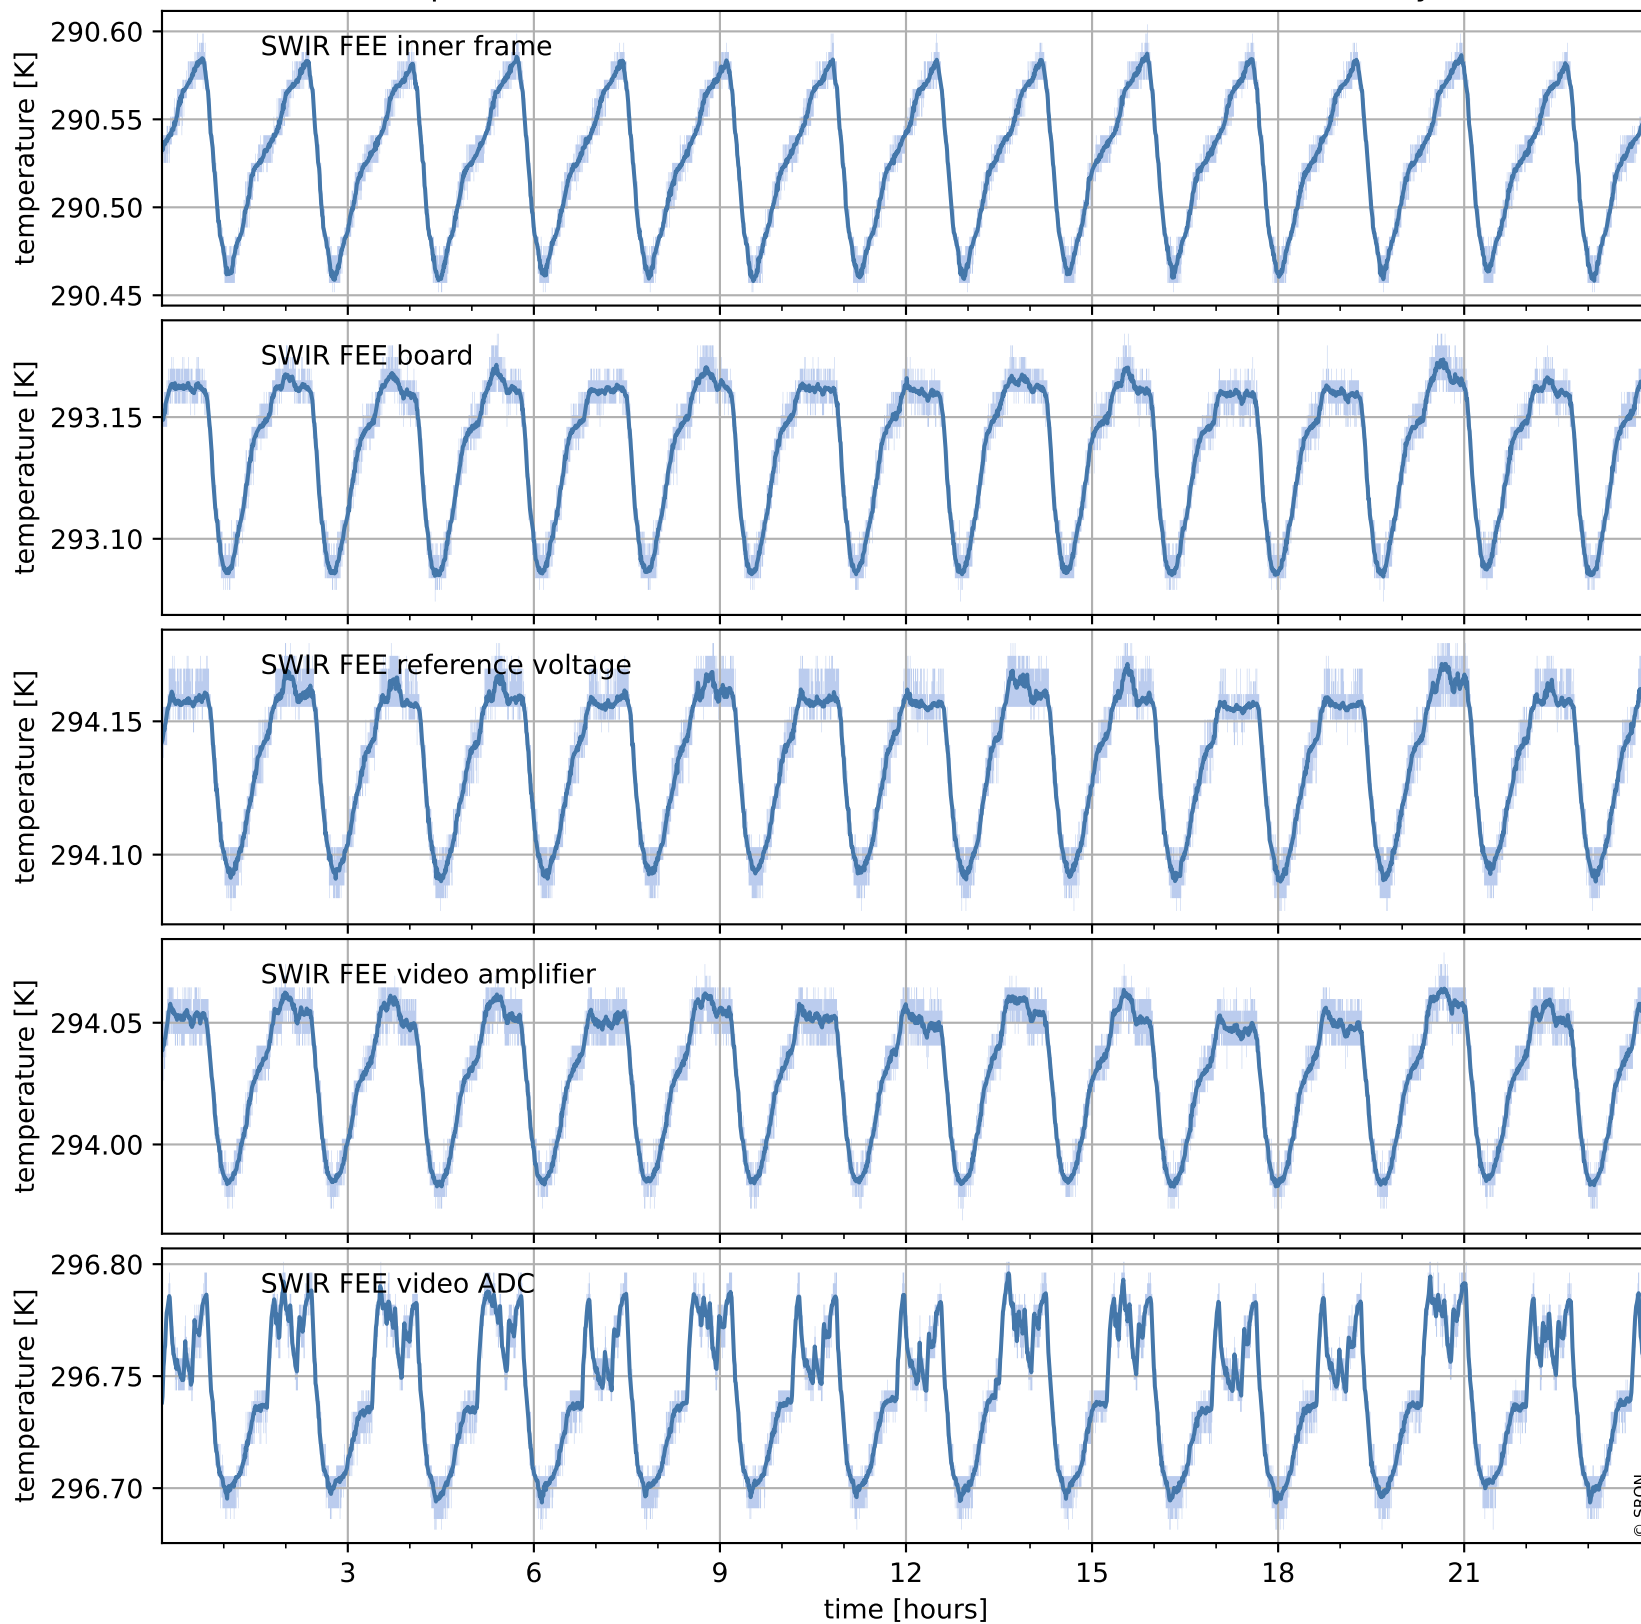

Tropomi SWIR housekeeping data

orbits : [17871, 17884]
coverage : 2021-03-26 / 2021-03-27
created : 2023-08-21T09:10:53

Temperature of sensors relevant for SWIR (one day)

Tropomi SWIR housekeeping data

orbits : [17400, 17884]
coverage : 2021-02-20 / 2021-03-27
created : 2023-08-21T09:10:54

Temperature of sensors relevant for SWIR (last month)

Tropomi SWIR housekeeping data

orbits : [17871, 17884]
coverage : 2021-03-26 / 2021-03-27
created : 2023-08-21T09:10:54

Current and duty cycle of 3 heaters relevant for SWIR (one day)

Tropomi SWIR housekeeping data

orbits : [17400, 17884]
coverage : 2021-02-20 / 2021-03-27
created : 2023-08-21T09:10:55

Current and duty cycle of 3 heaters relevant for SWIR (last month)

Tropomi SWIR housekeeping data

orbits : [17871, 17884]
coverage : 2021-03-26 / 2021-03-27
created : 2023-08-21T09:10:55

Temperature of sensors at the SWIR front-end electronics (one day)

Tropomi SWIR housekeeping data

orbits : [17400, 17884]
coverage : 2021-02-20 / 2021-03-27
created : 2023-08-21T09:10:55