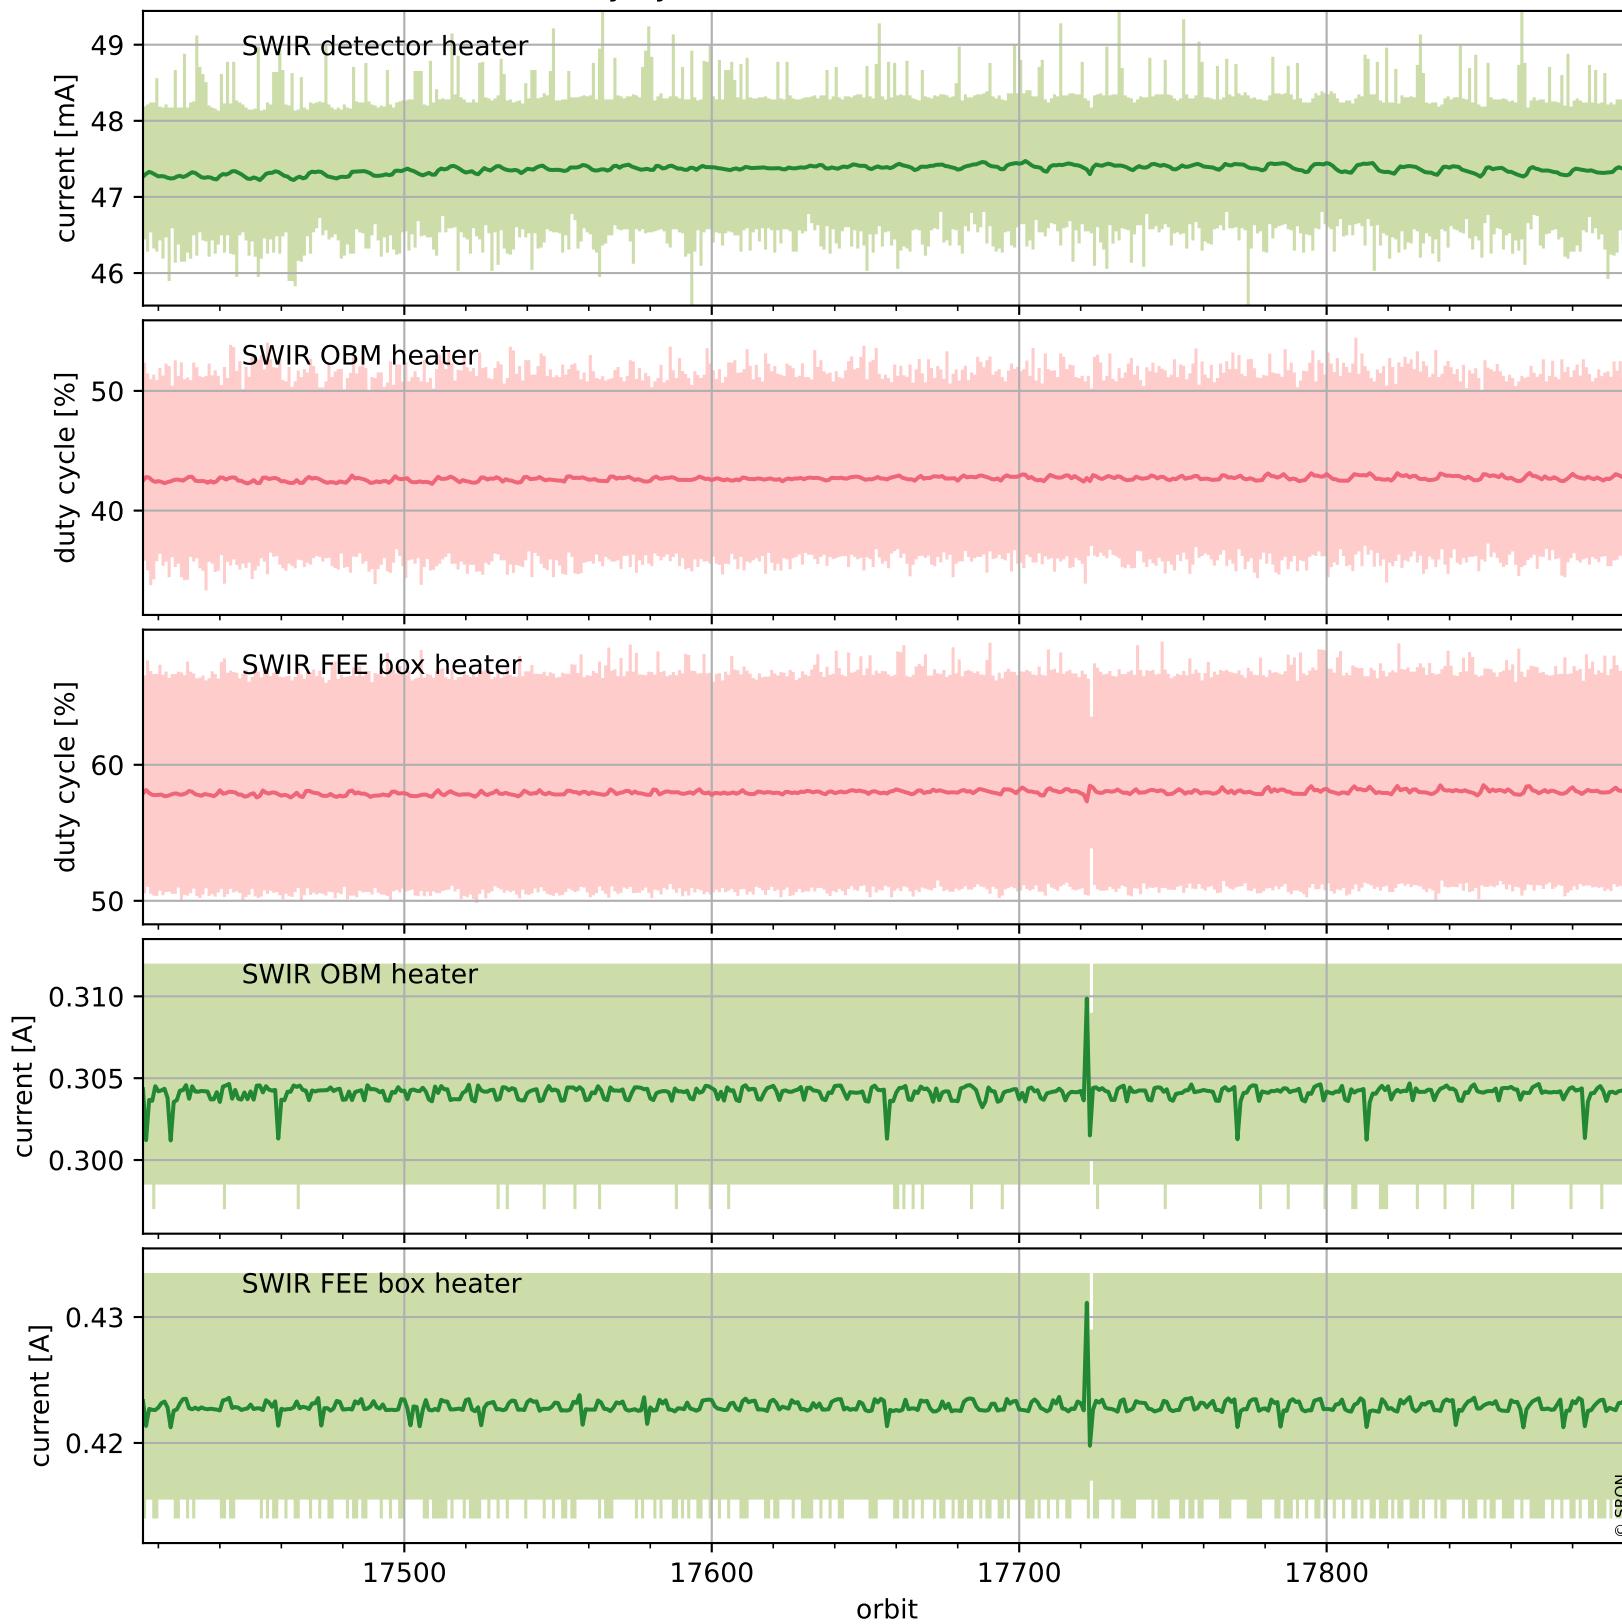

Tropomi SWIR housekeeping data

orbits : [17415, 17899]
coverage : 2021-02-21 / 2021-03-28
created : 2023-08-21T09:10:57

Current and duty cycle of 3 heaters relevant for SWIR (last month)