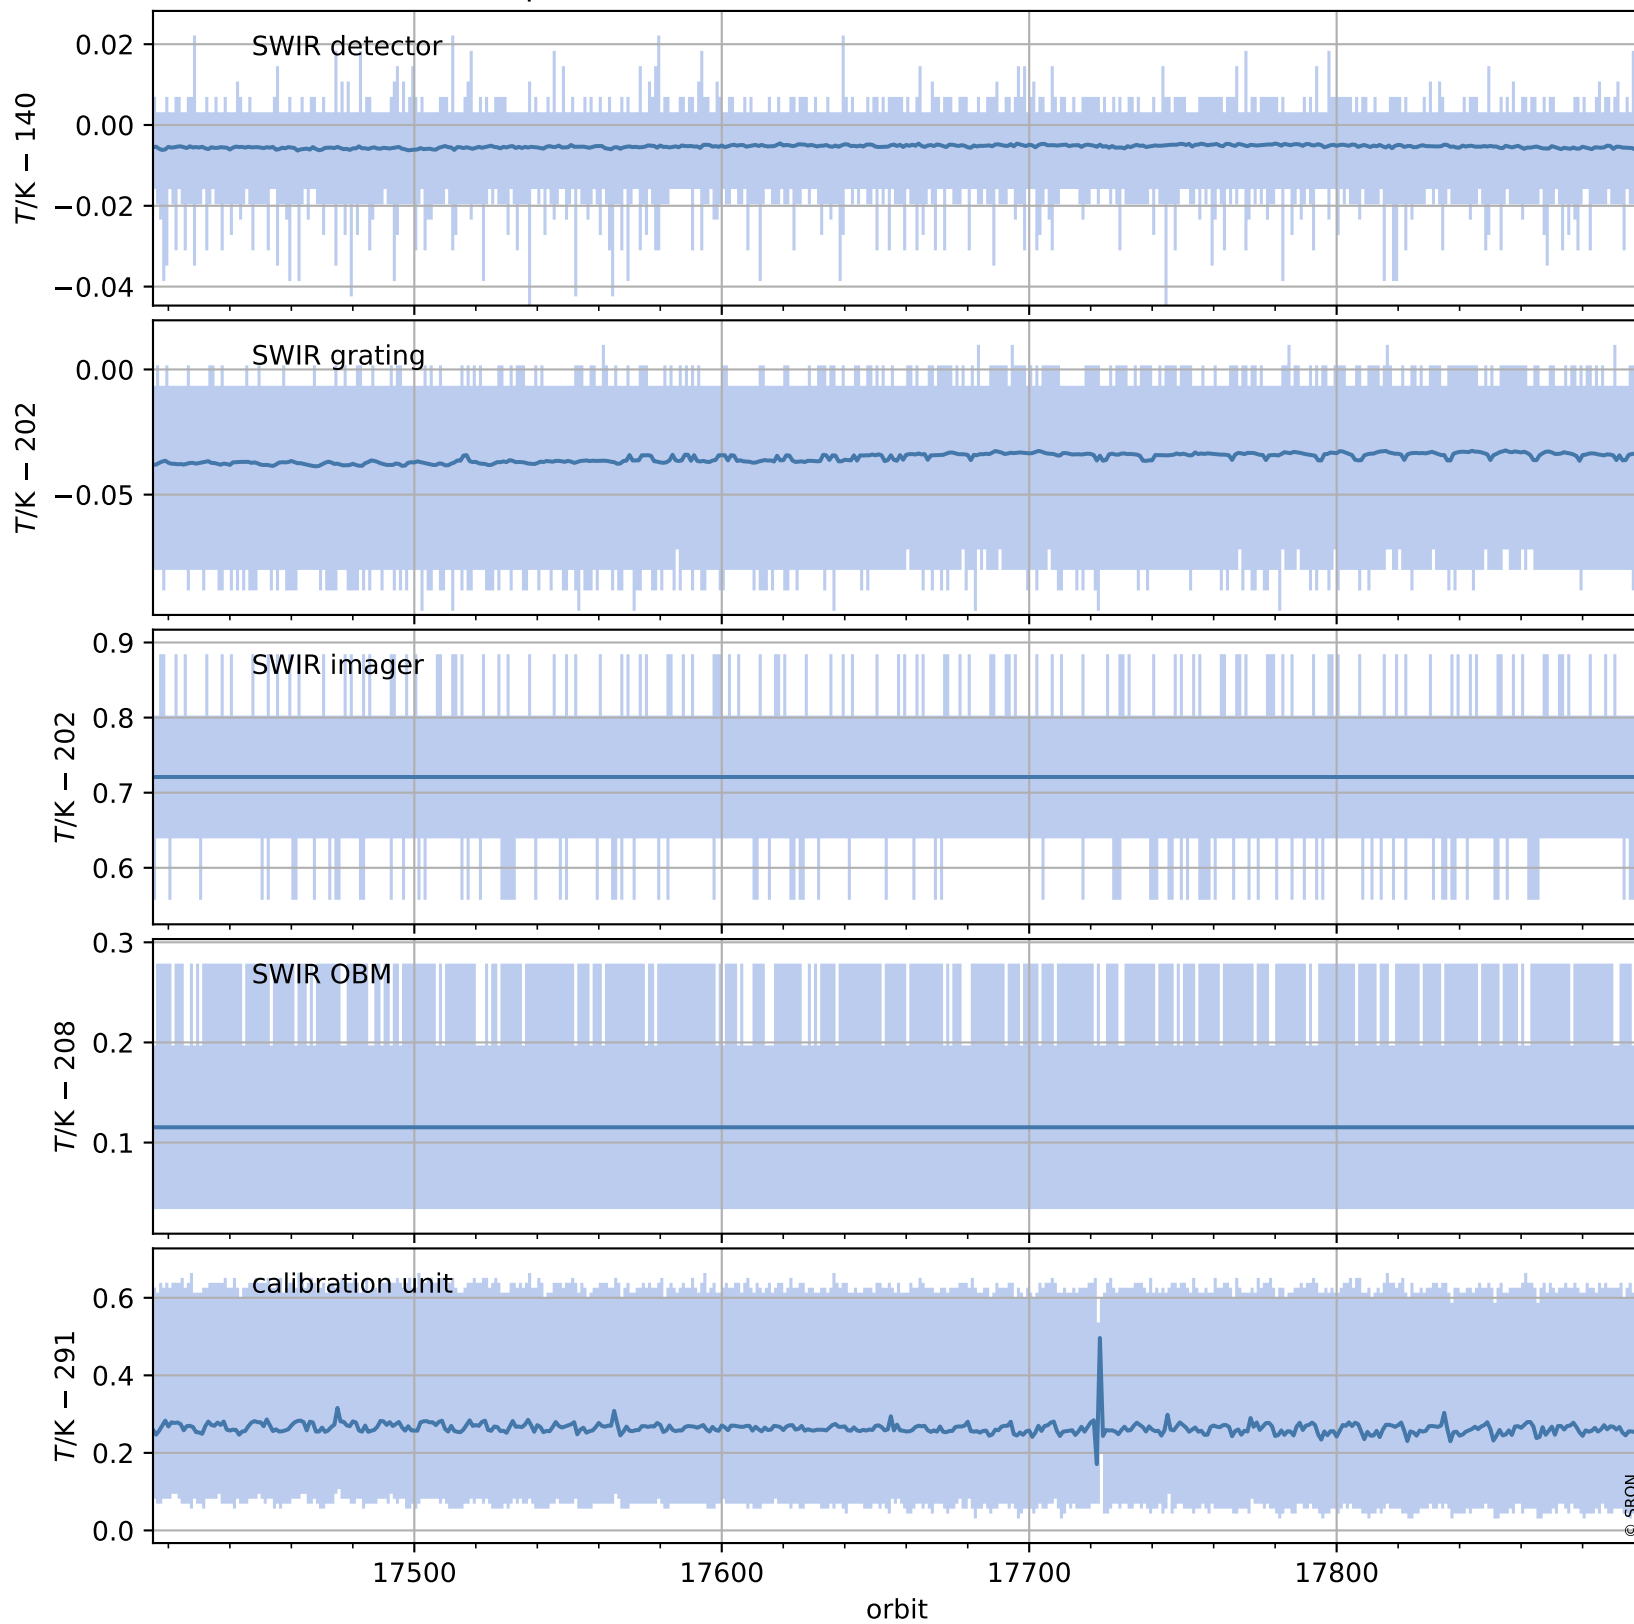

# Tropomi SWIR housekeeping data

orbits : [17885, 17899]  
coverage : 2021-03-27 / 2021-03-28  
created : 2023-08-21T09:10:56

## Temperature of sensors relevant for SWIR (one day)

# Tropomi SWIR housekeeping data

orbits : [17415, 17899]  
coverage : 2021-02-21 / 2021-03-28  
created : 2023-08-21T09:10:56

## Temperature of sensors relevant for SWIR (last month)