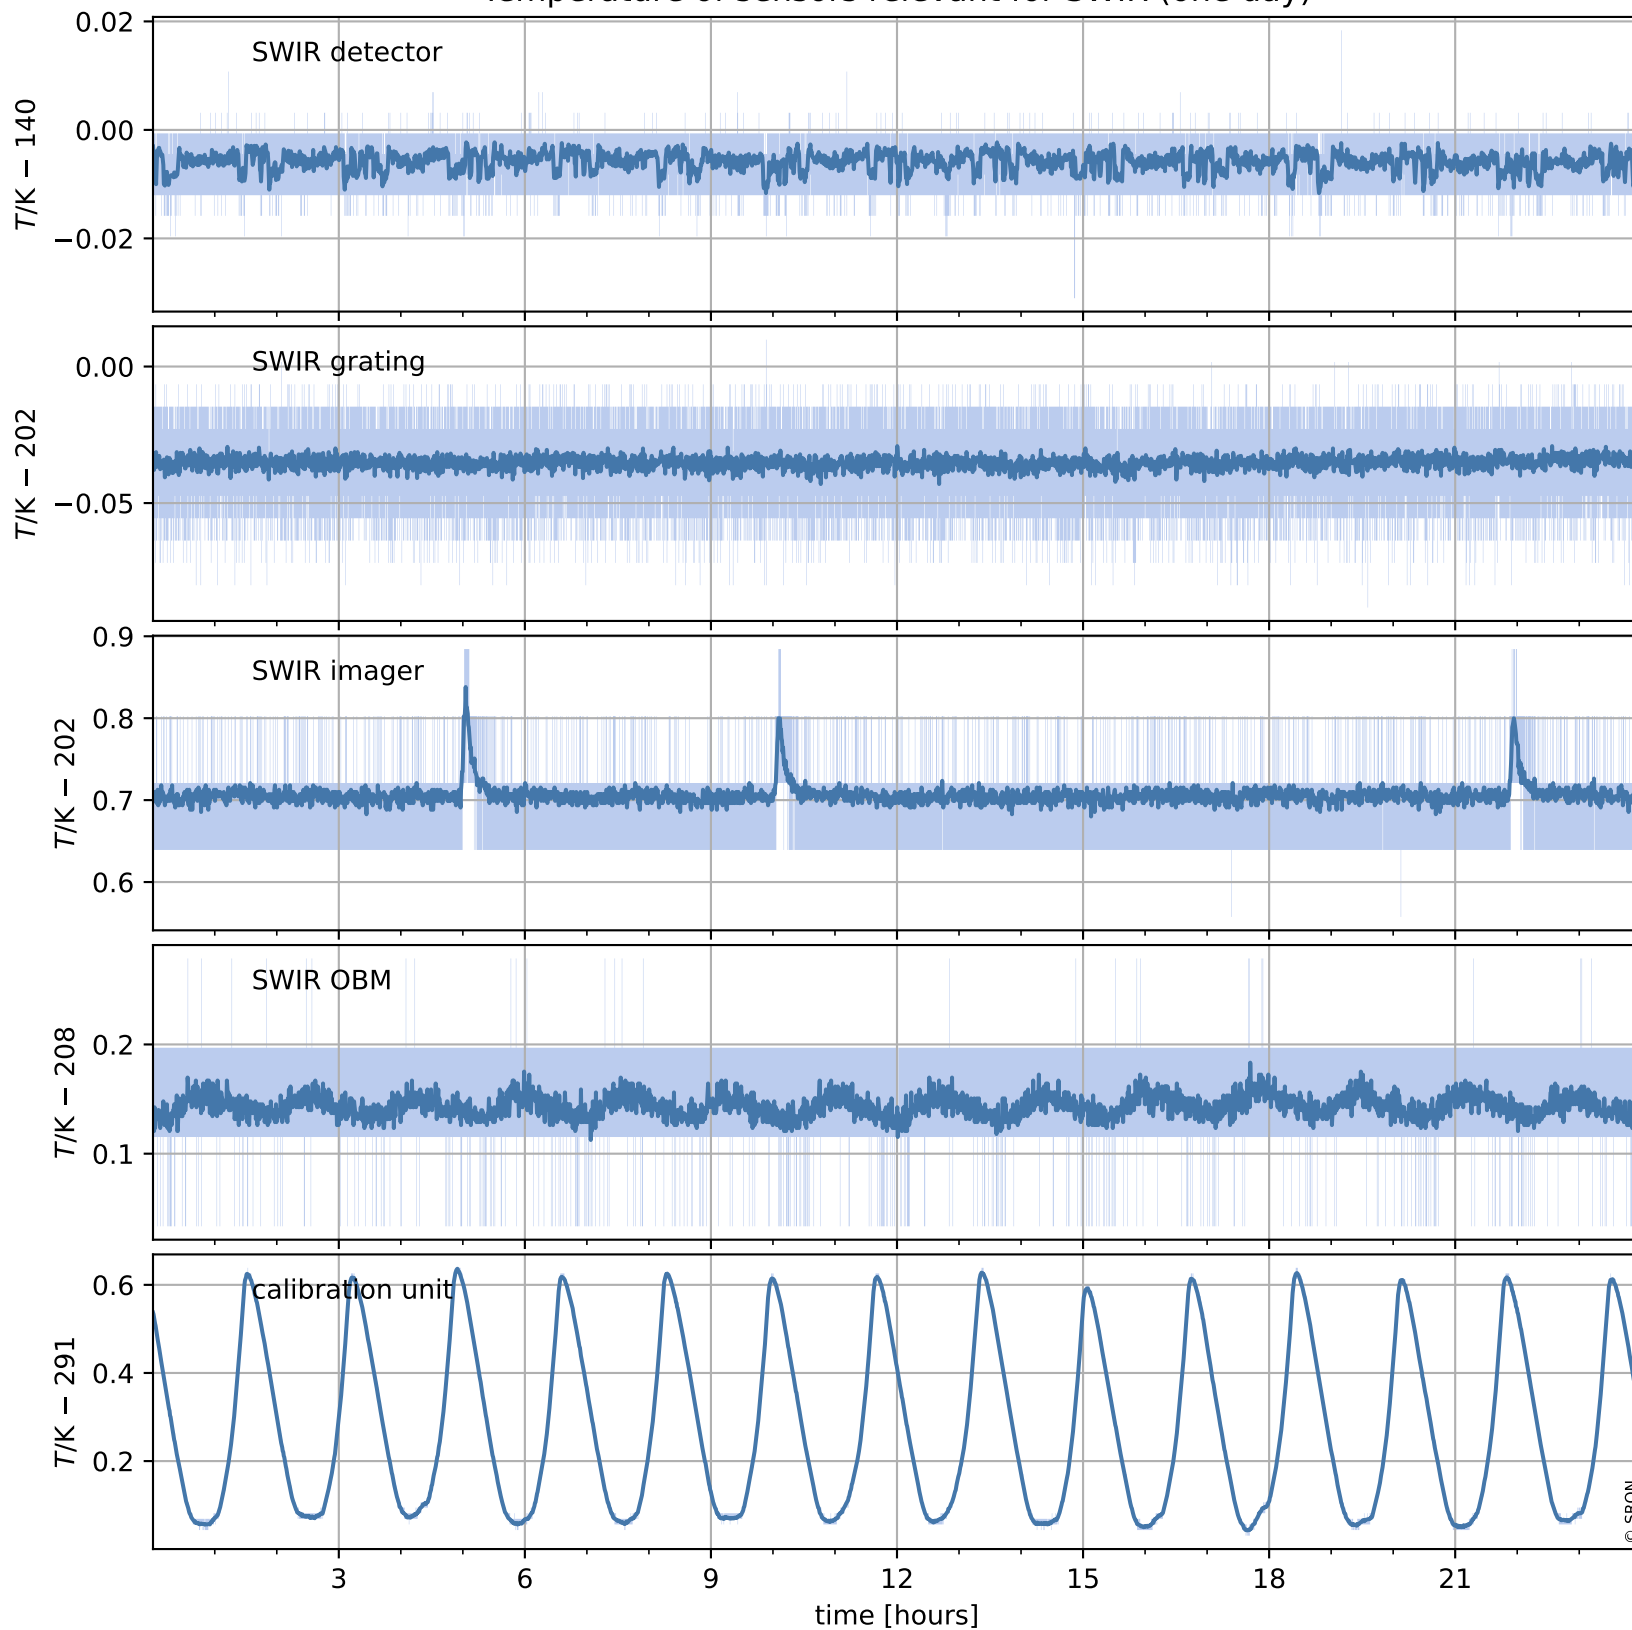

# Tropomi SWIR housekeeping data

orbits : [17885, 17899]  
coverage : 2021-03-27 / 2021-03-28  
created : 2023-08-21T09:10:56

## Temperature of sensors relevant for SWIR (one day)

## Temperature of sensors relevant for SWIR (last month)