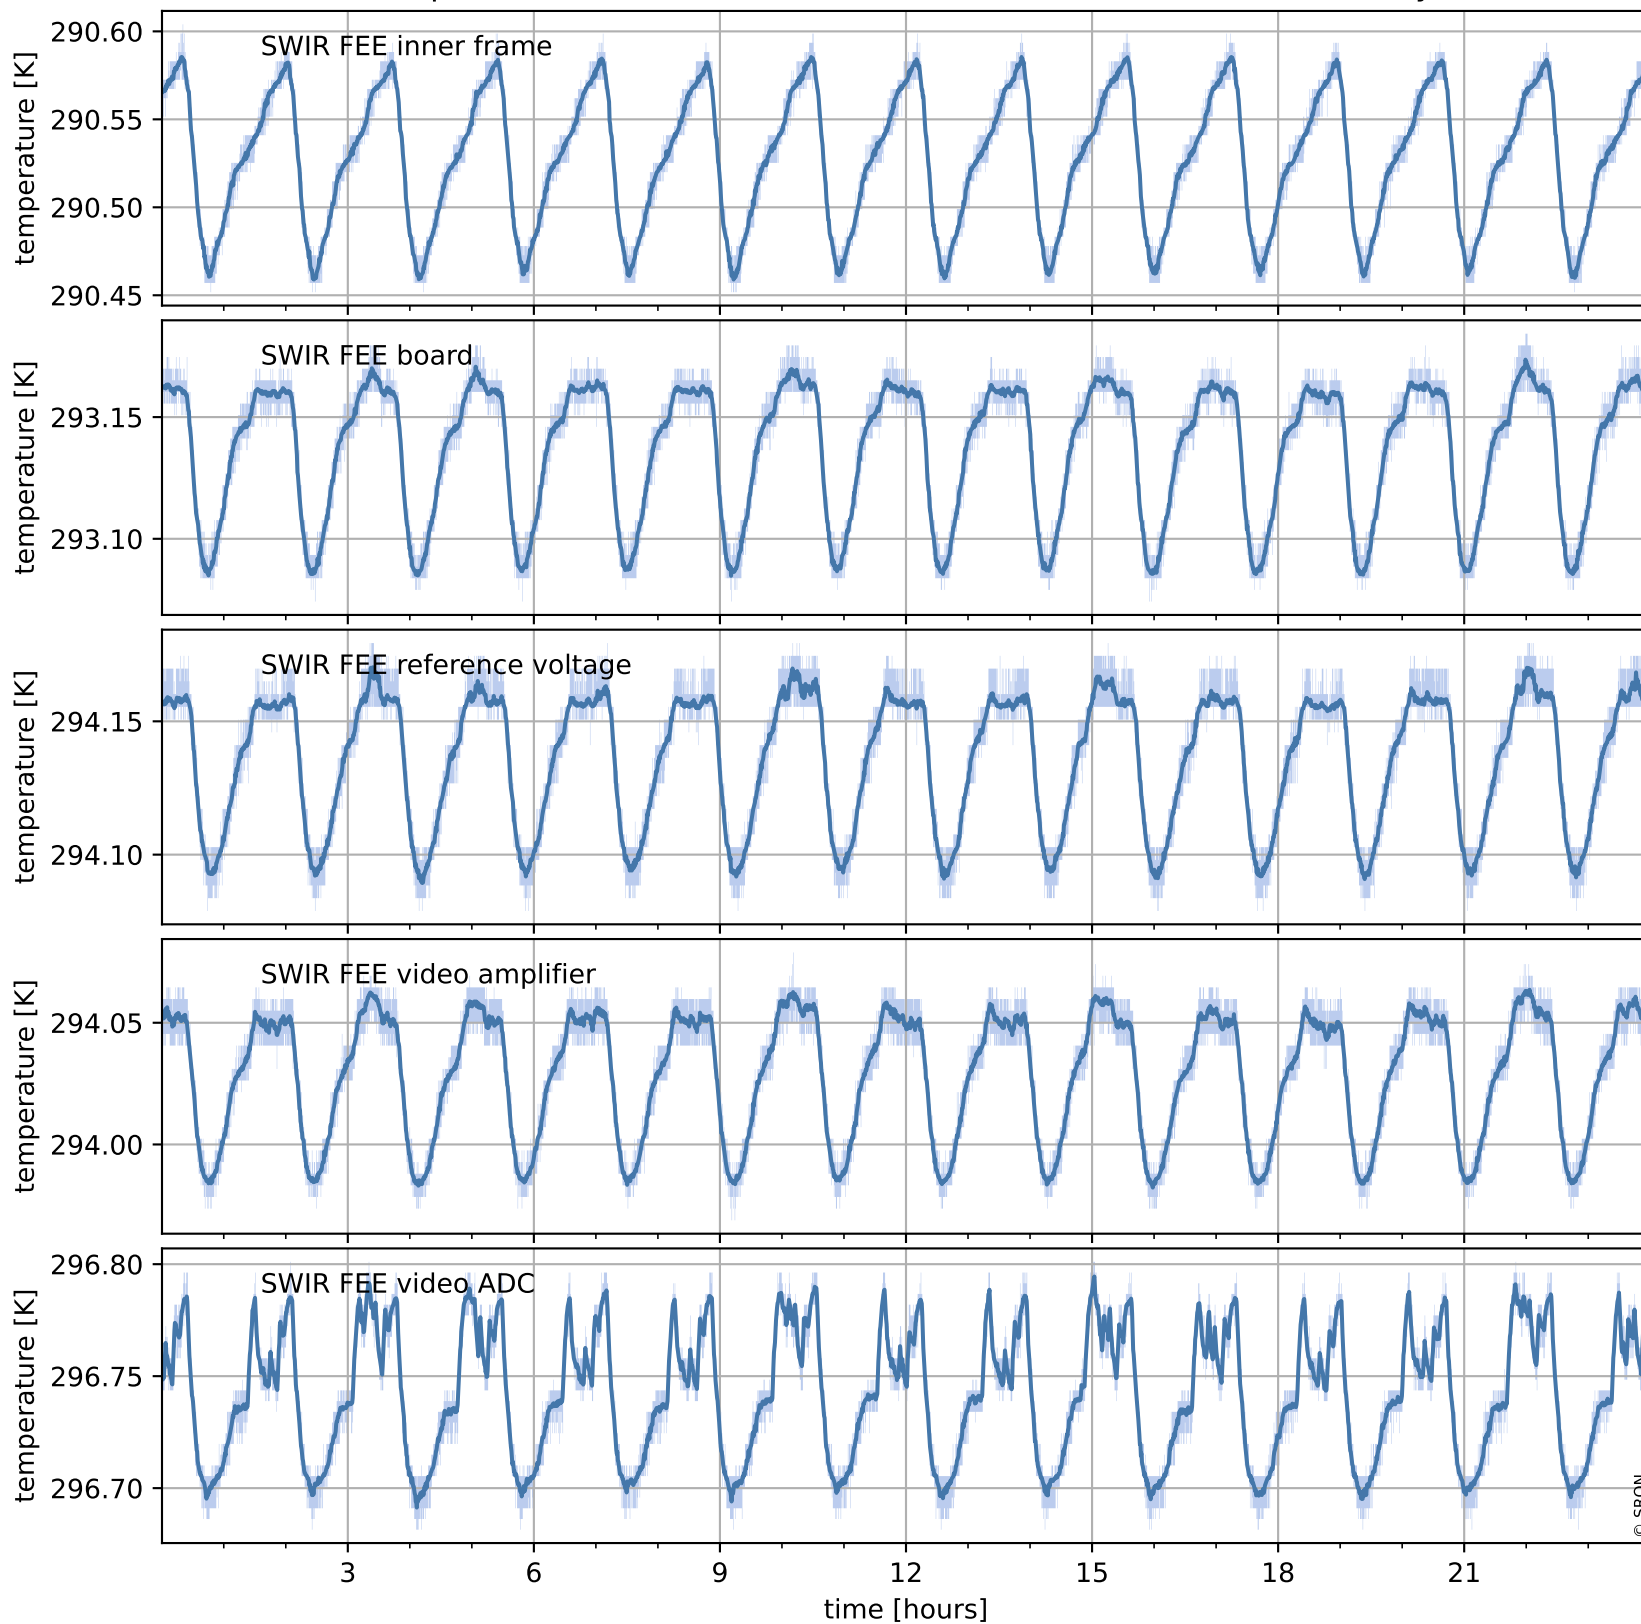

Tropomi SWIR housekeeping data

orbits : [17885, 17899]
coverage : 2021-03-27 / 2021-03-28
created : 2023-08-21T09:10:57

Temperature of sensors at the SWIR front-end electronics (one day)