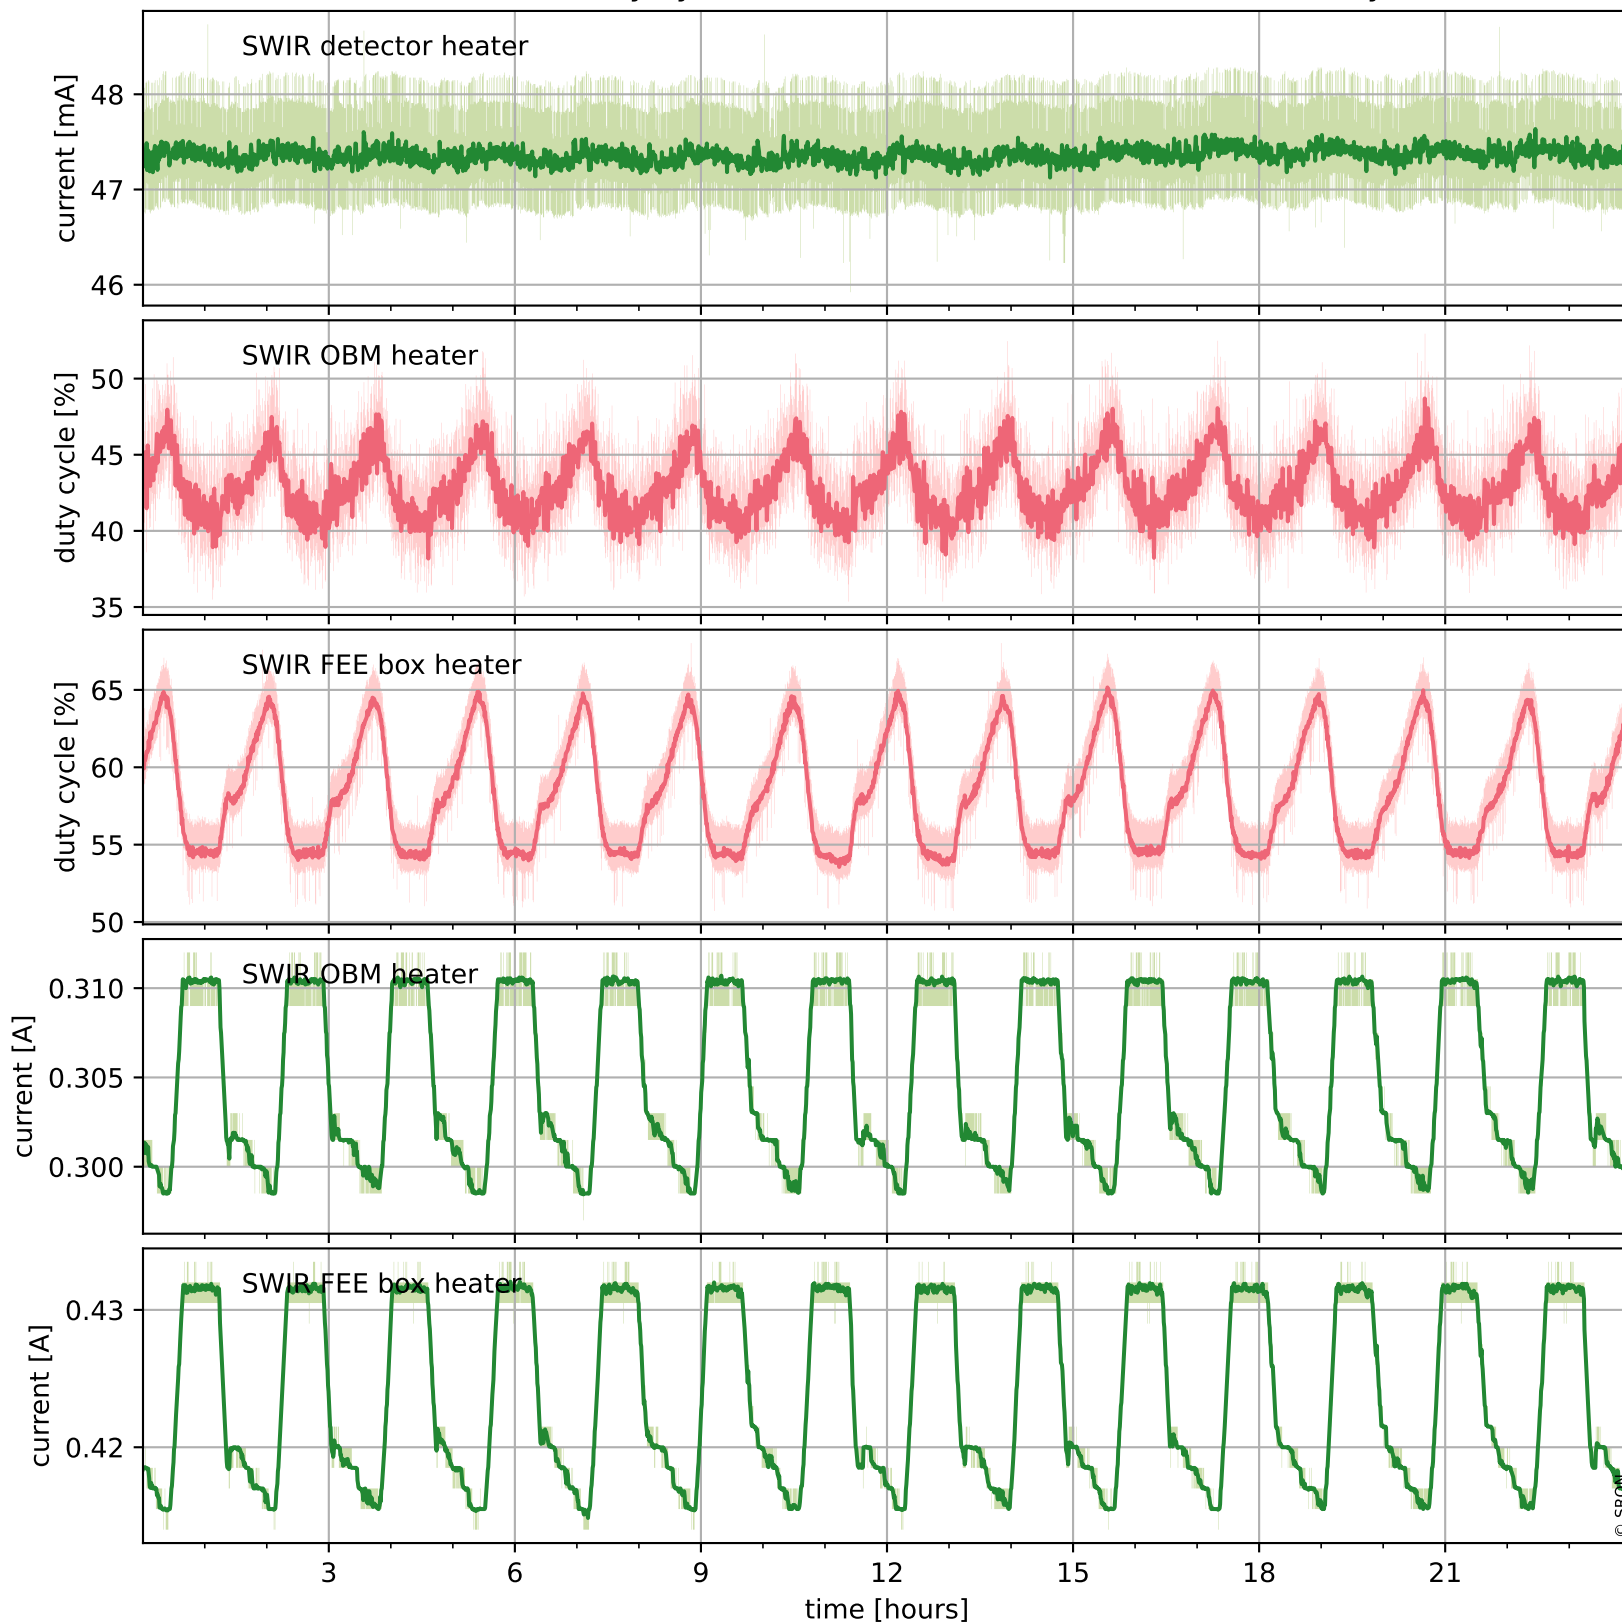

Tropomi SWIR housekeeping data

orbits : [17885, 17899]
coverage : 2021-03-27 / 2021-03-28
created : 2023-08-21T09:10:56

Current and duty cycle of 3 heaters relevant for SWIR (one day)