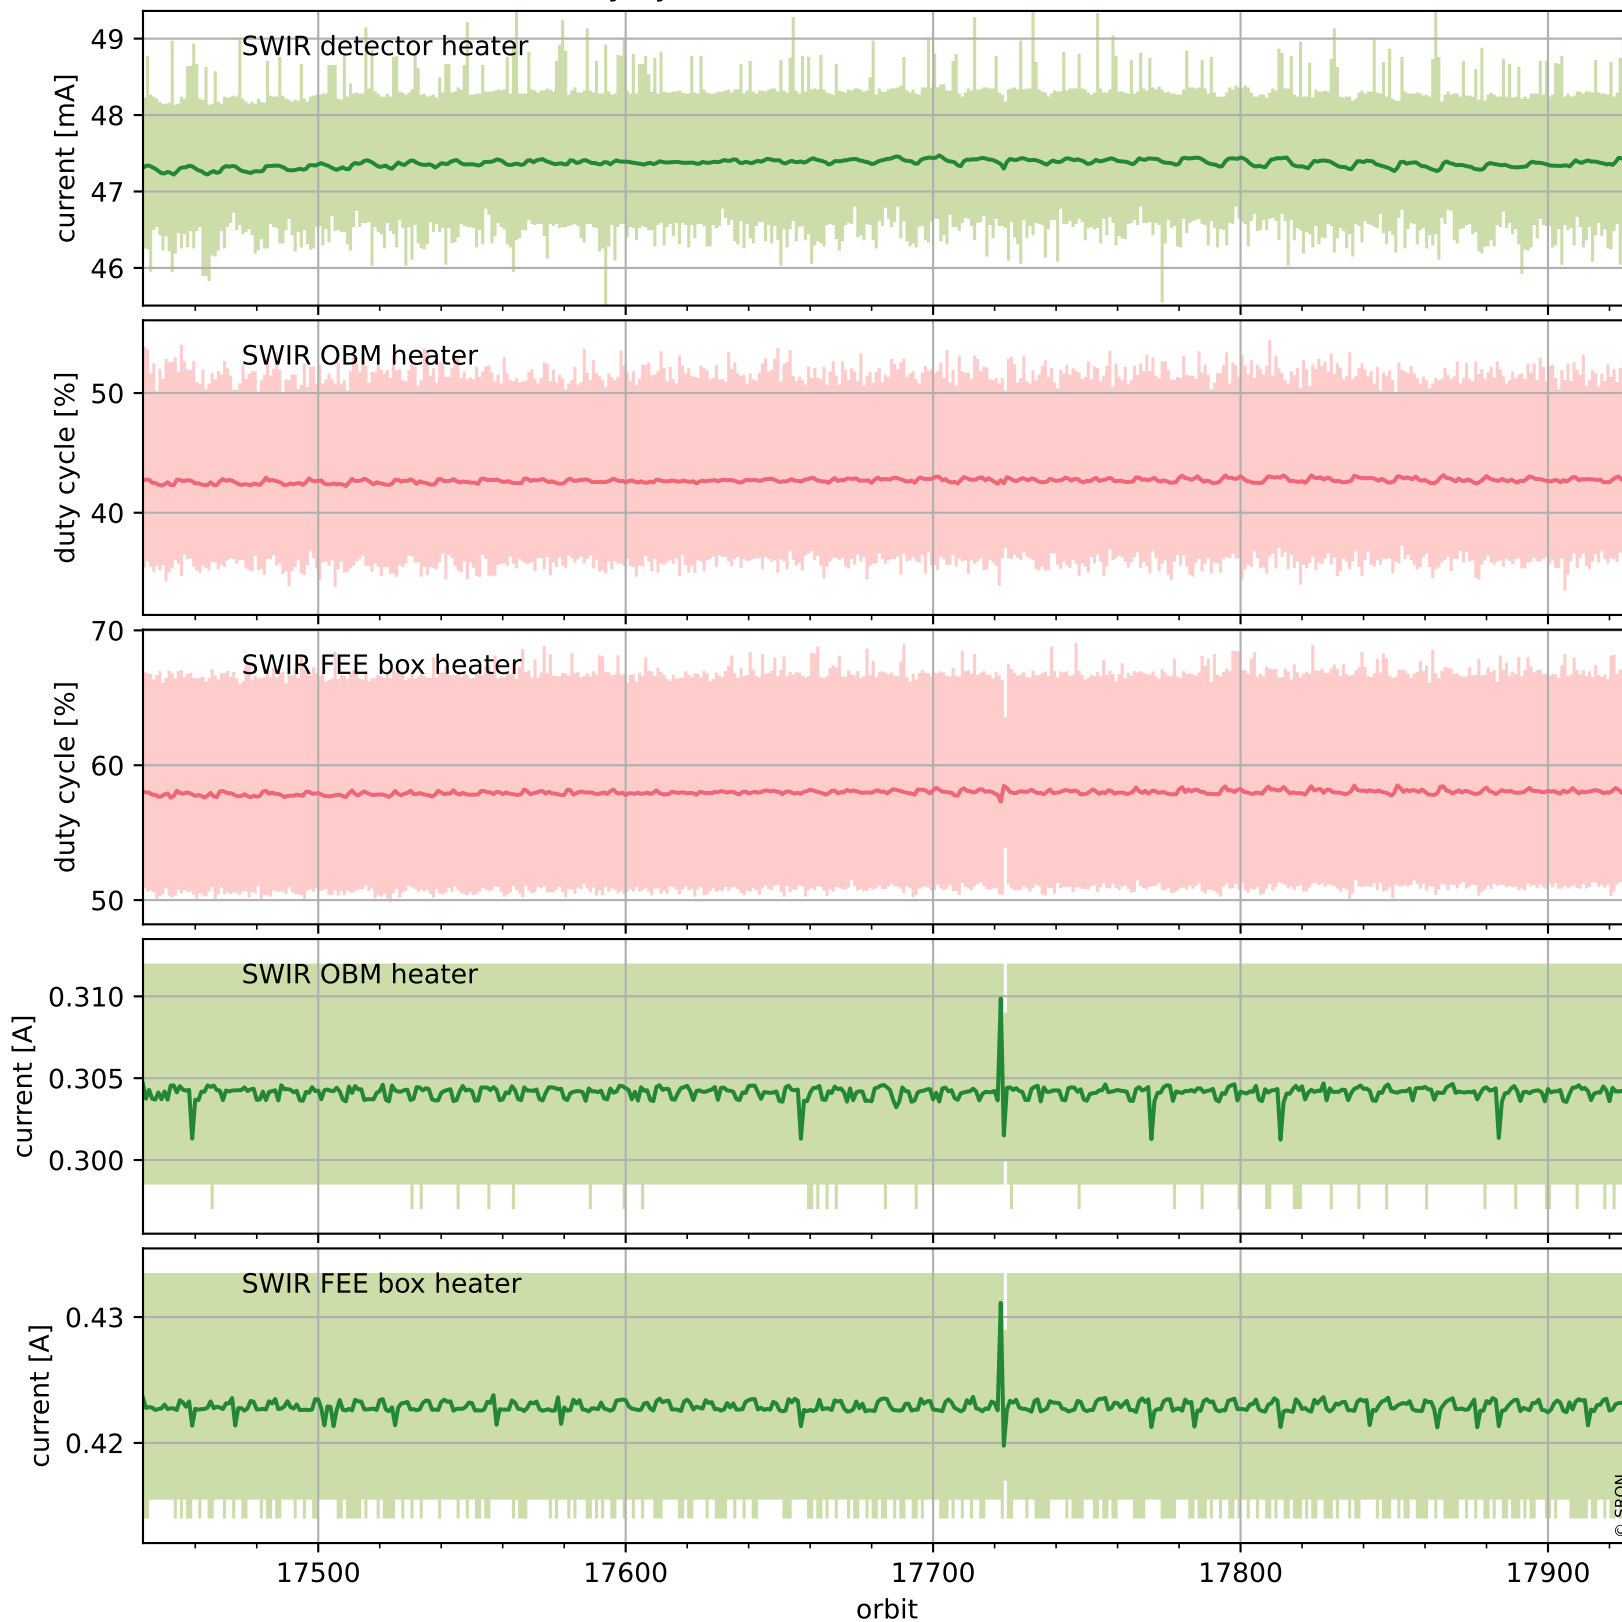

Tropomi SWIR housekeeping data

orbits : [17914, 17927]
coverage : 2021-03-29 / 2021-03-30
created : 2023-08-21T09:11:00

Temperature of sensors relevant for SWIR (one day)

Tropomi SWIR housekeeping data

orbits : [17443, 17927]
coverage : 2021-02-23 / 2021-03-30
created : 2023-08-21T09:11:01

Temperature of sensors relevant for SWIR (last month)

Tropomi SWIR housekeeping data

orbits : [17914, 17927]
coverage : 2021-03-29 / 2021-03-30
created : 2023-08-21T09:11:01

Current and duty cycle of 3 heaters relevant for SWIR (one day)

Tropomi SWIR housekeeping data

orbits : [17443, 17927]
coverage : 2021-02-23 / 2021-03-30
created : 2023-08-21T09:11:01

Current and duty cycle of 3 heaters relevant for SWIR (last month)

Tropomi SWIR housekeeping data

orbits : [17914, 17927]
coverage : 2021-03-29 / 2021-03-30
created : 2023-08-21T09:11:02

Temperature of sensors at the SWIR front-end electronics (one day)

Tropomi SWIR housekeeping data

orbits : [17443, 17927]
coverage : 2021-02-23 / 2021-03-30
created : 2023-08-21T09:11:02