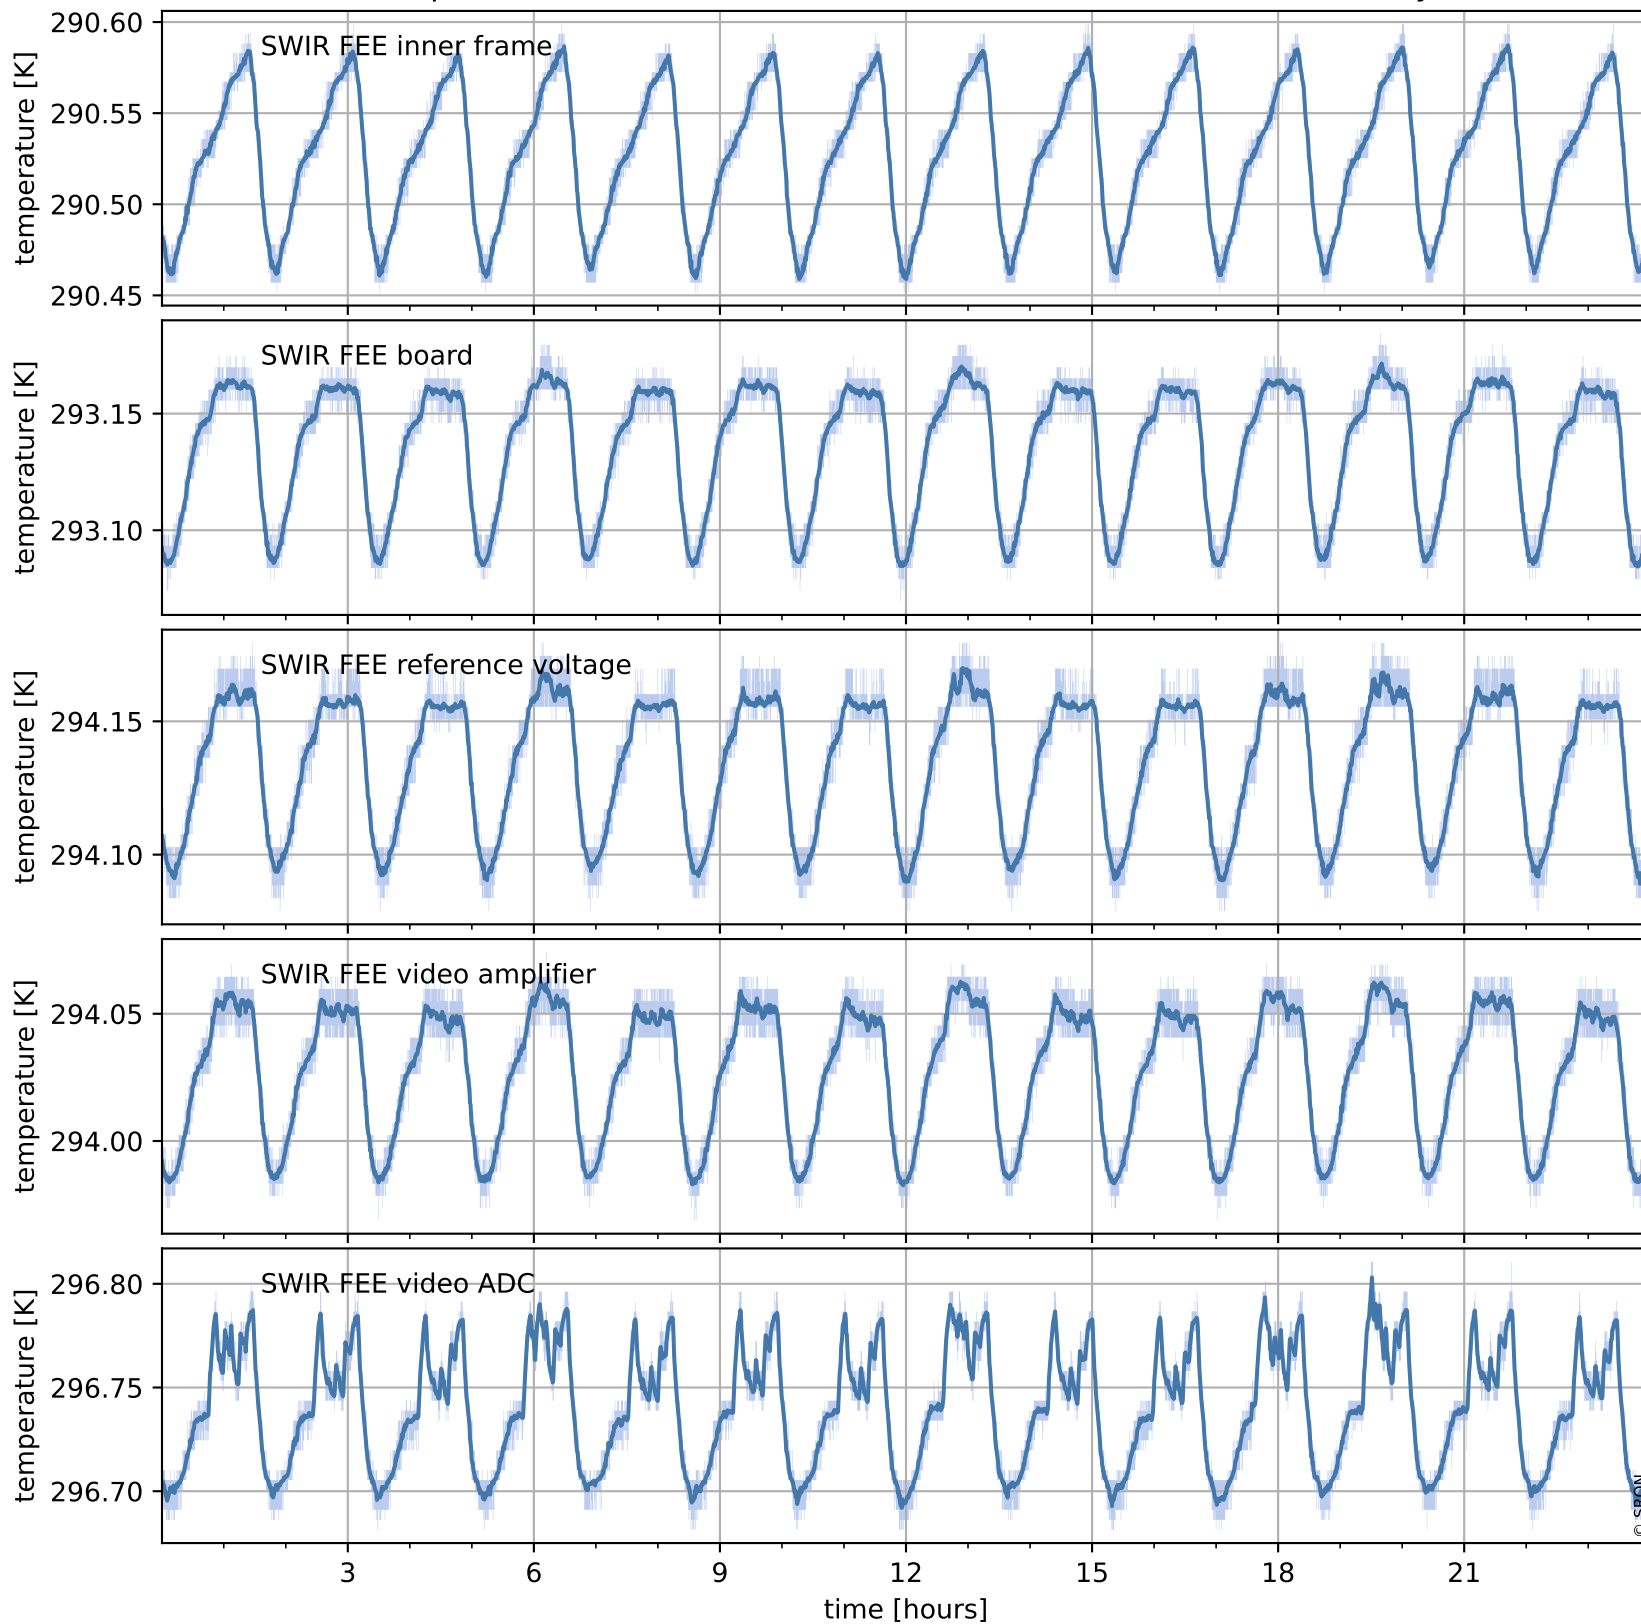

Tropomi SWIR housekeeping data

orbits : [17914, 17927]
coverage : 2021-03-29 / 2021-03-30
created : 2023-08-21T09:11:00

Temperature of sensors relevant for SWIR (one day)

Tropomi SWIR housekeeping data

orbits : [17443, 17927]
coverage : 2021-02-23 / 2021-03-30
created : 2023-08-21T09:11:01

Temperature of sensors relevant for SWIR (last month)

Tropomi SWIR housekeeping data

orbits : [17914, 17927]
coverage : 2021-03-29 / 2021-03-30
created : 2023-08-21T09:11:01

Current and duty cycle of 3 heaters relevant for SWIR (one day)

Tropomi SWIR housekeeping data

orbits : [17443, 17927]
coverage : 2021-02-23 / 2021-03-30
created : 2023-08-21T09:11:01

Current and duty cycle of 3 heaters relevant for SWIR (last month)

Tropomi SWIR housekeeping data

orbits : [17914, 17927]
coverage : 2021-03-29 / 2021-03-30
created : 2023-08-21T09:11:02

Temperature of sensors at the SWIR front-end electronics (one day)

Tropomi SWIR housekeeping data

orbits : [17443, 17927]
coverage : 2021-02-23 / 2021-03-30
created : 2023-08-21T09:11:02