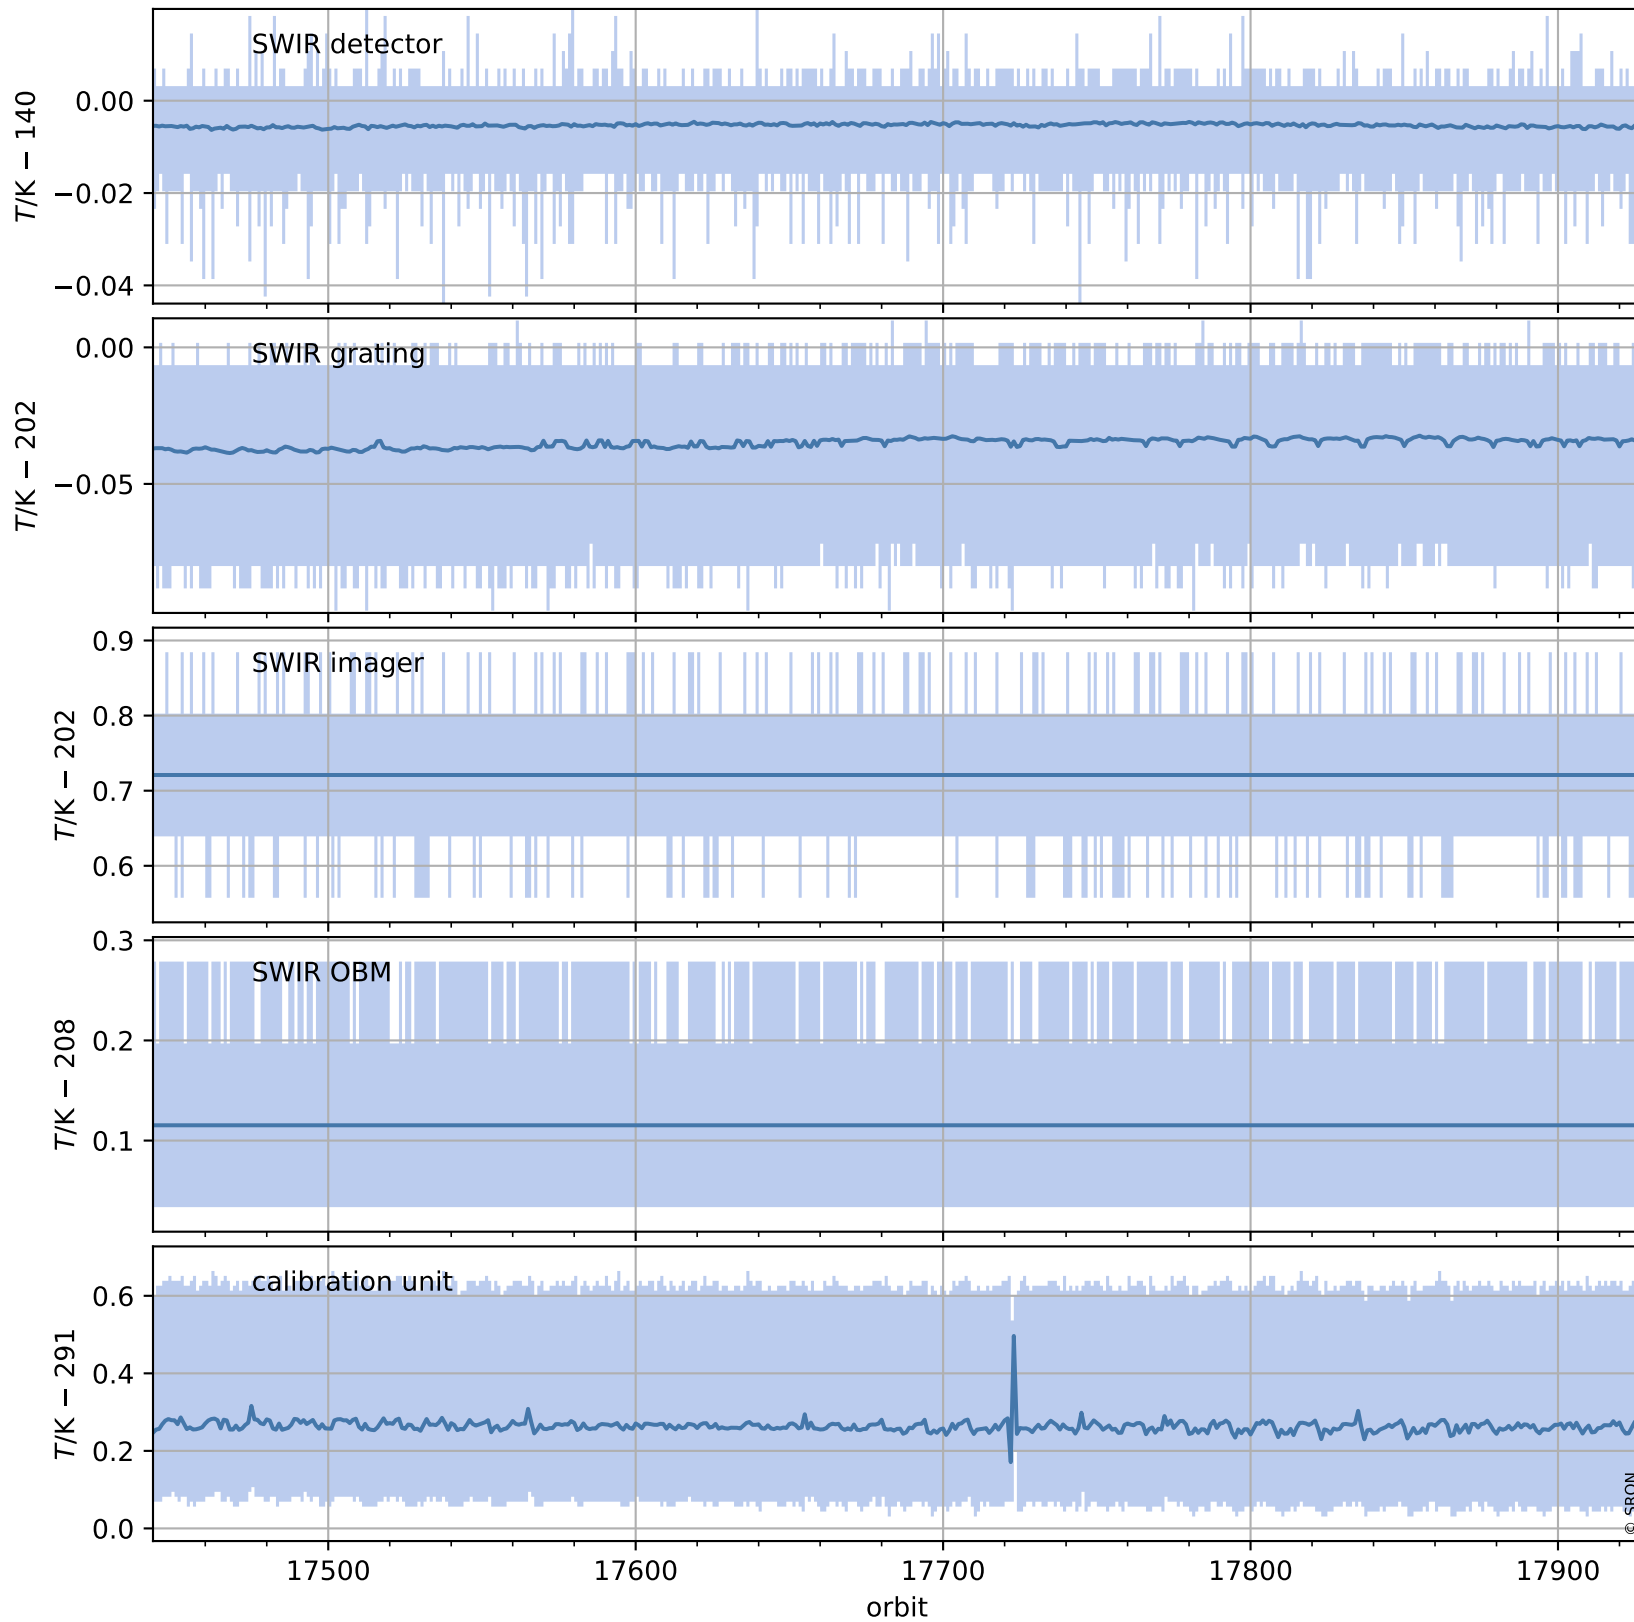

Tropomi SWIR housekeeping data

orbits : [17914, 17927]
coverage : 2021-03-29 / 2021-03-30
created : 2023-08-21T09:11:00

Temperature of sensors relevant for SWIR (one day)

Tropomi SWIR housekeeping data

orbits : [17443, 17927]
coverage : 2021-02-23 / 2021-03-30
created : 2023-08-21T09:11:01

Temperature of sensors relevant for SWIR (last month)

Tropomi SWIR housekeeping data

orbits : [17914, 17927]
coverage : 2021-03-29 / 2021-03-30
created : 2023-08-21T09:11:01

Current and duty cycle of 3 heaters relevant for SWIR (one day)

Tropomi SWIR housekeeping data

orbits : [17443, 17927]
coverage : 2021-02-23 / 2021-03-30
created : 2023-08-21T09:11:01

Current and duty cycle of 3 heaters relevant for SWIR (last month)

Tropomi SWIR housekeeping data

orbits : [17914, 17927]
coverage : 2021-03-29 / 2021-03-30
created : 2023-08-21T09:11:02

Temperature of sensors at the SWIR front-end electronics (one day)

Tropomi SWIR housekeeping data

orbits : [17443, 17927]
coverage : 2021-02-23 / 2021-03-30
created : 2023-08-21T09:11:02