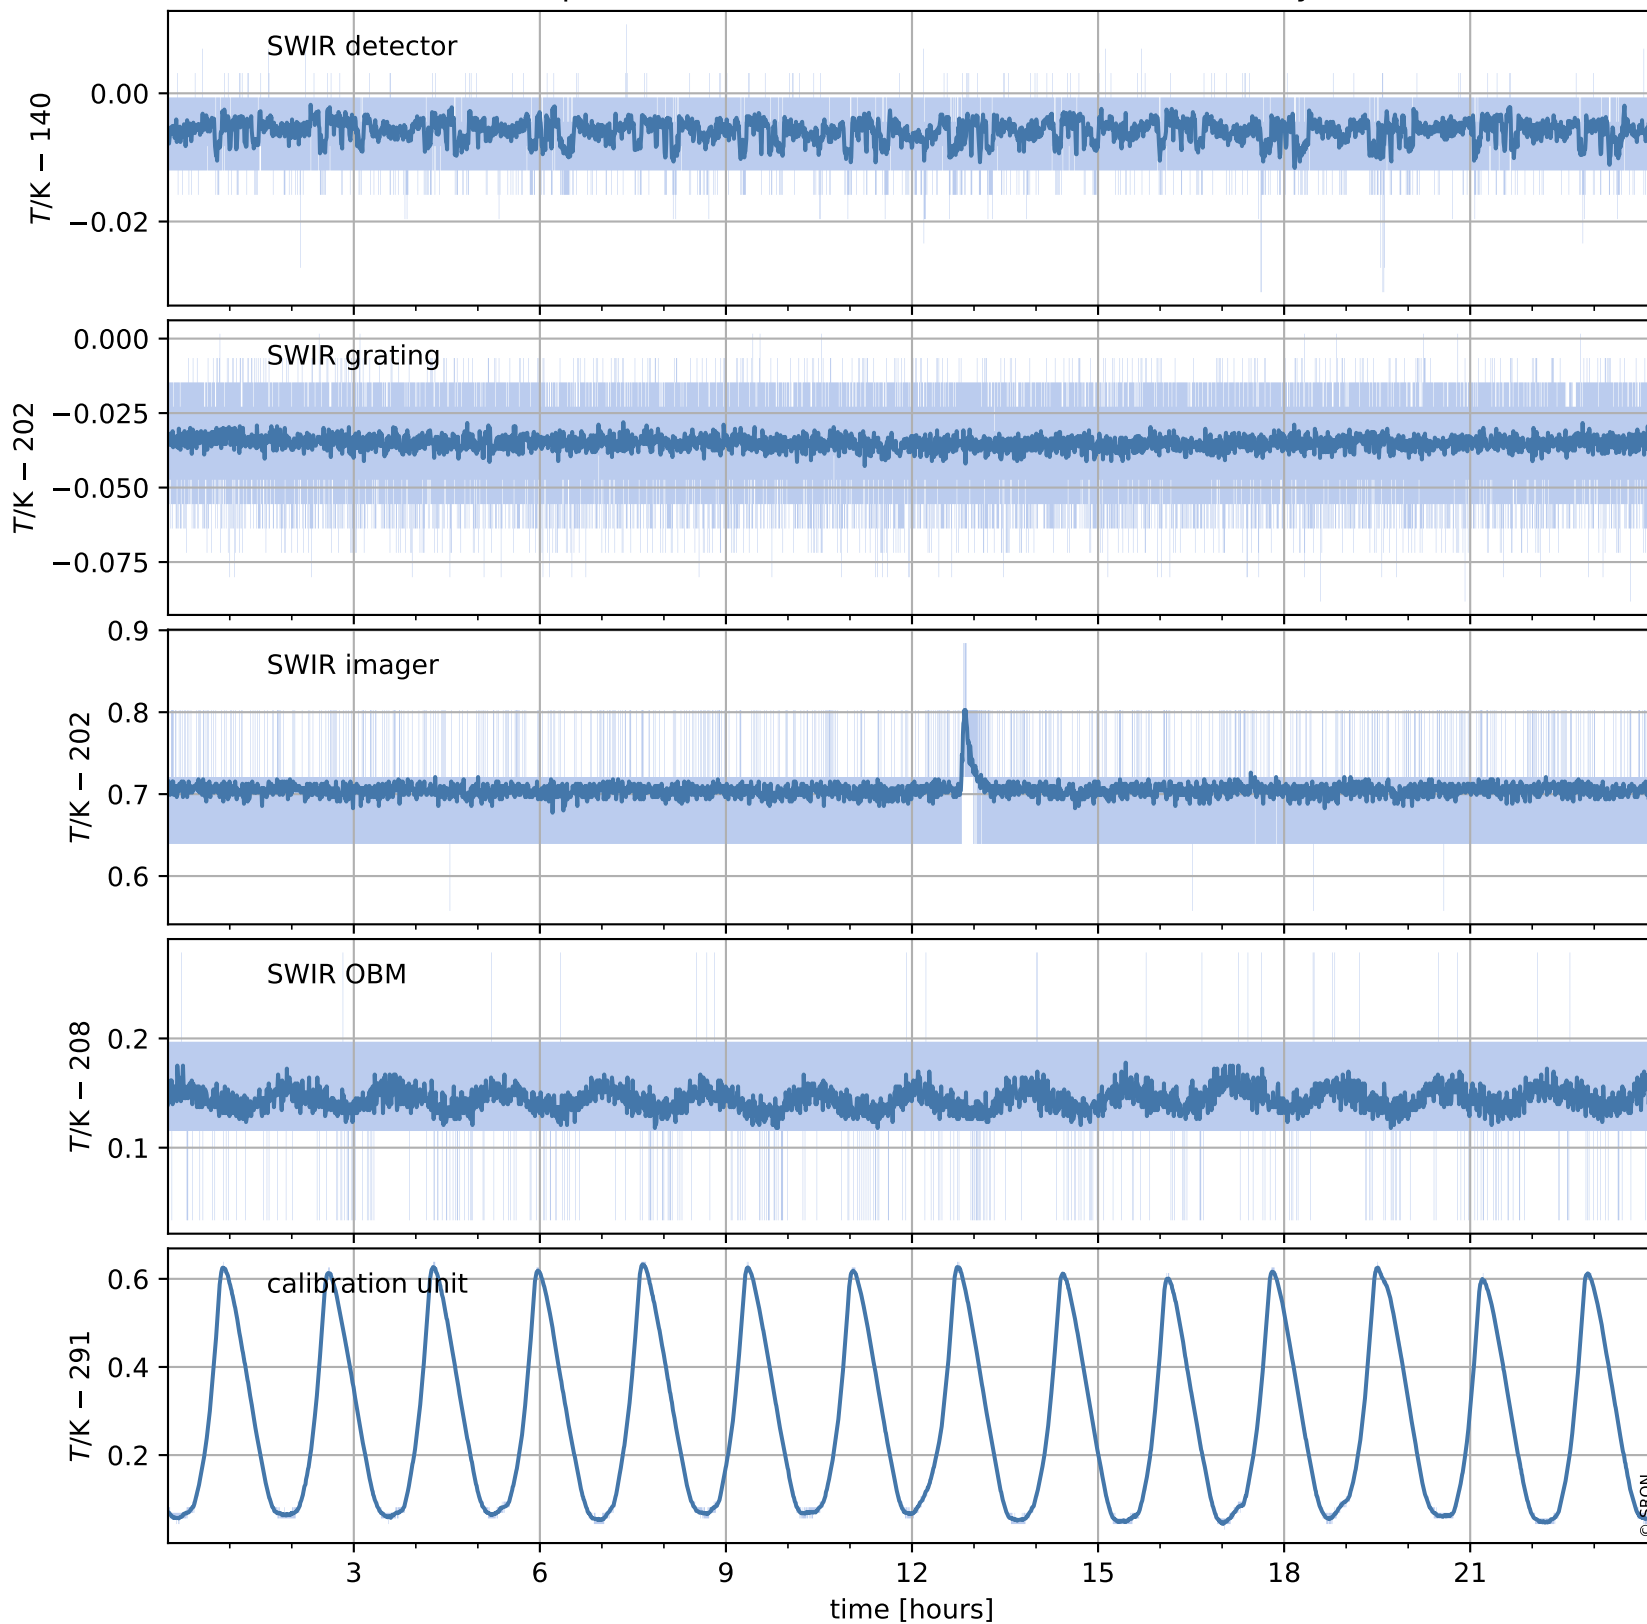

Tropomi SWIR housekeeping data

orbits : [17914, 17927]
coverage : 2021-03-29 / 2021-03-30
created : 2023-08-21T09:11:00

Temperature of sensors relevant for SWIR (one day)

Tropomi SWIR housekeeping data

orbits : [17443, 17927]
coverage : 2021-02-23 / 2021-03-30
created : 2023-08-21T09:11:01

Temperature of sensors relevant for SWIR (last month)

Tropomi SWIR housekeeping data

orbits : [17914, 17927]
coverage : 2021-03-29 / 2021-03-30
created : 2023-08-21T09:11:01

Current and duty cycle of 3 heaters relevant for SWIR (one day)