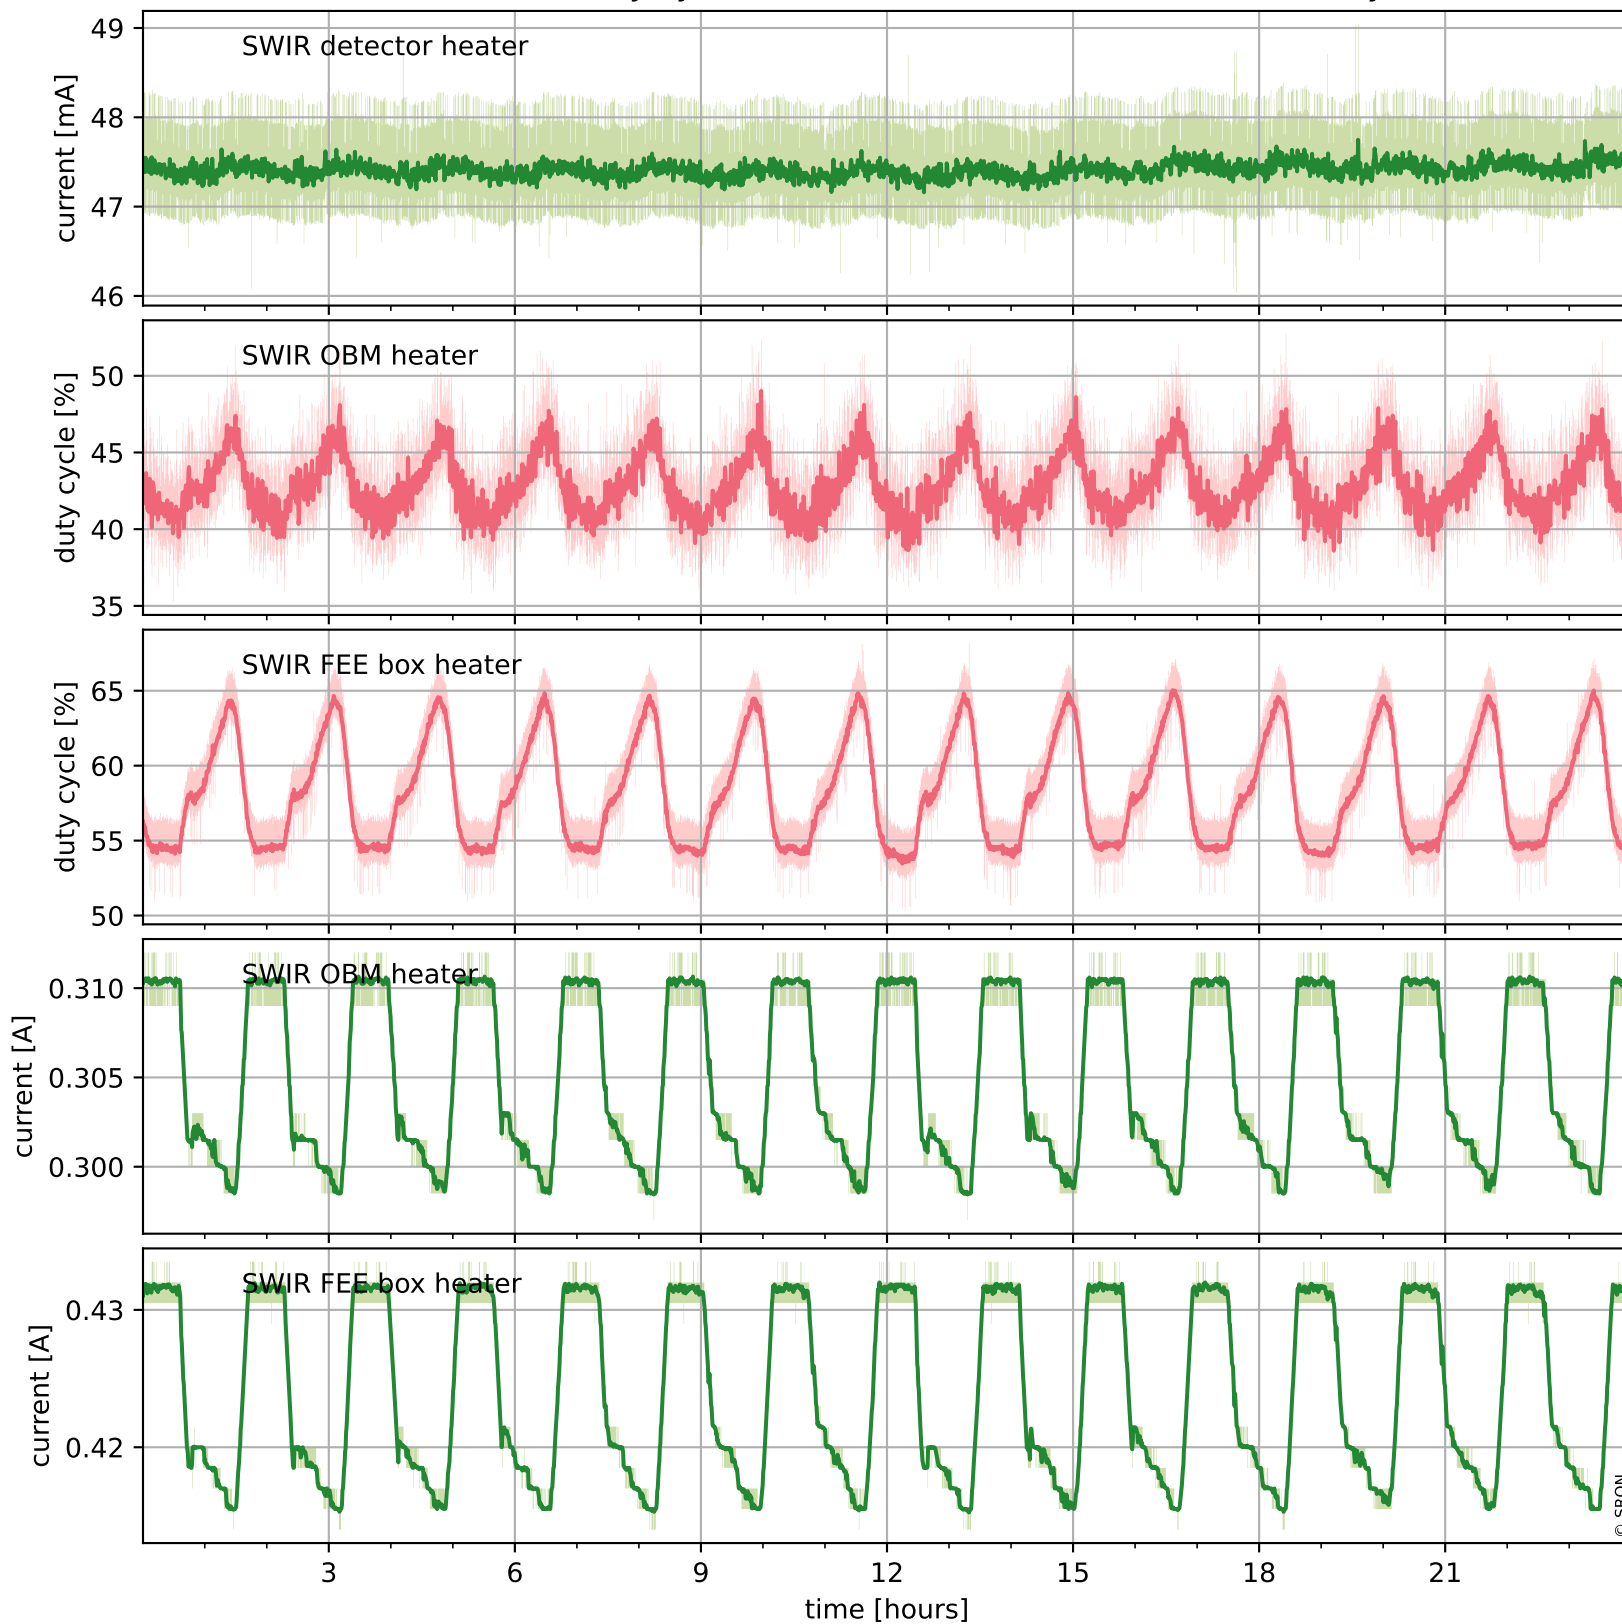

Tropomi SWIR housekeeping data

orbits : [17914, 17927]
coverage : 2021-03-29 / 2021-03-30
created : 2023-08-21T09:11:00

Temperature of sensors relevant for SWIR (one day)

Tropomi SWIR housekeeping data

orbits : [17443, 17927]
coverage : 2021-02-23 / 2021-03-30
created : 2023-08-21T09:11:01

Temperature of sensors relevant for SWIR (last month)

Tropomi SWIR housekeeping data

orbits : [17914, 17927]
coverage : 2021-03-29 / 2021-03-30
created : 2023-08-21T09:11:01

Current and duty cycle of 3 heaters relevant for SWIR (one day)

Tropomi SWIR housekeeping data

orbits : [17443, 17927]
coverage : 2021-02-23 / 2021-03-30
created : 2023-08-21T09:11:01

Current and duty cycle of 3 heaters relevant for SWIR (last month)

Tropomi SWIR housekeeping data