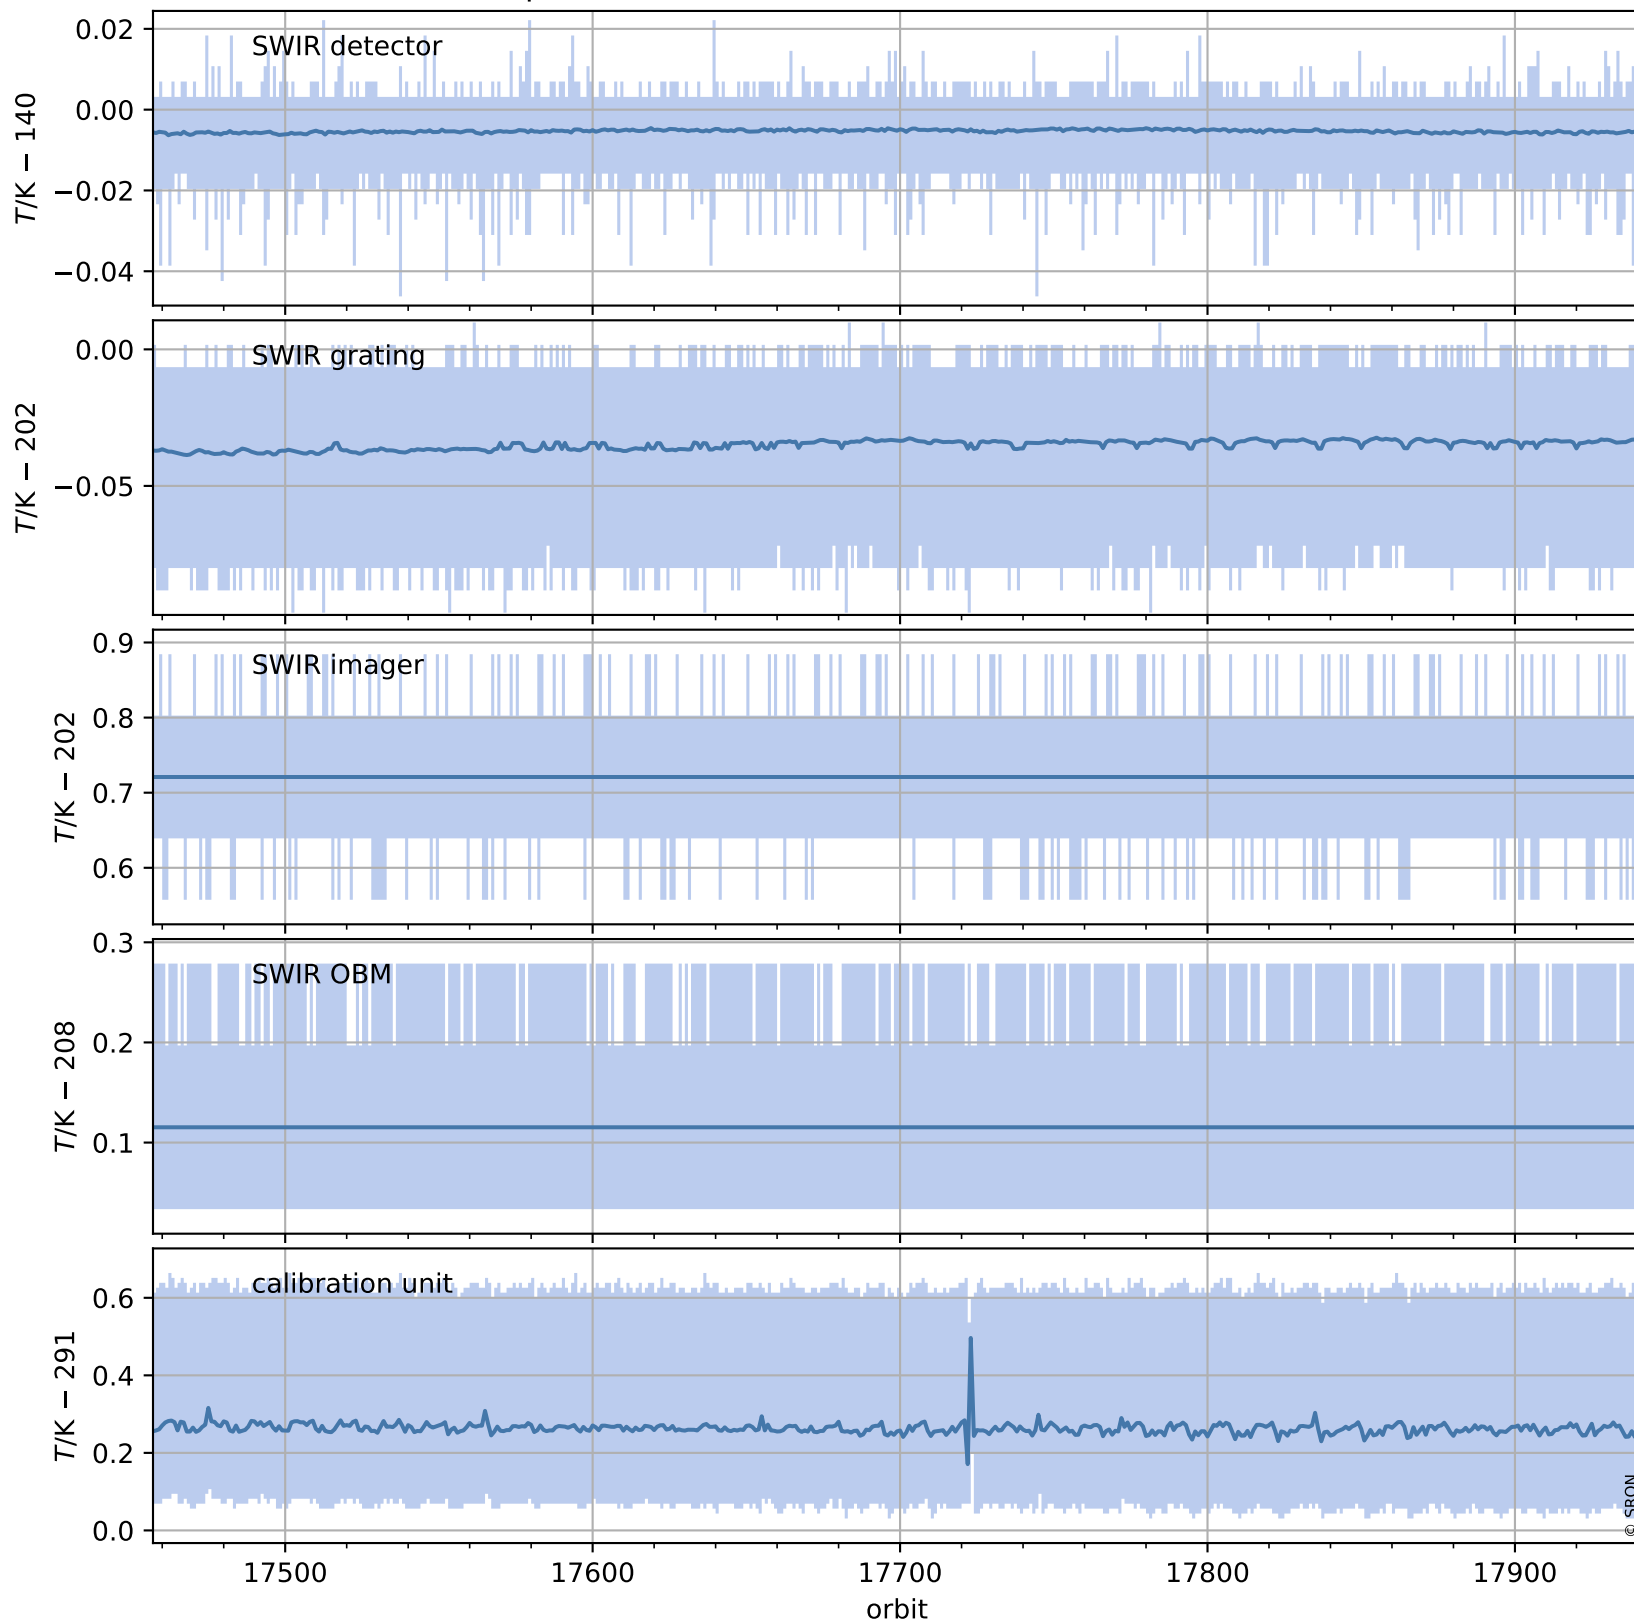

Tropomi SWIR housekeeping data

orbits : [17928, 17941]
coverage : 2021-03-30 / 2021-03-31
created : 2023-08-21T09:11:03

Temperature of sensors relevant for SWIR (one day)

Tropomi SWIR housekeeping data

orbits : [17457, 17941]
coverage : 2021-02-24 / 2021-03-31
created : 2023-08-21T09:11:03

Temperature of sensors relevant for SWIR (last month)

Tropomi SWIR housekeeping data

orbits : [17928, 17941]
coverage : 2021-03-30 / 2021-03-31
created : 2023-08-21T09:11:03

Current and duty cycle of 3 heaters relevant for SWIR (one day)

Tropomi SWIR housekeeping data

orbits : [17457, 17941]
coverage : 2021-02-24 / 2021-03-31
created : 2023-08-21T09:11:04

Current and duty cycle of 3 heaters relevant for SWIR (last month)

Tropomi SWIR housekeeping data

orbits : [17928, 17941]
coverage : 2021-03-30 / 2021-03-31
created : 2023-08-21T09:11:04

Temperature of sensors at the SWIR front-end electronics (one day)

Tropomi SWIR housekeeping data

orbits : [17457, 17941]
coverage : 2021-02-24 / 2021-03-31
created : 2023-08-21T09:11:04