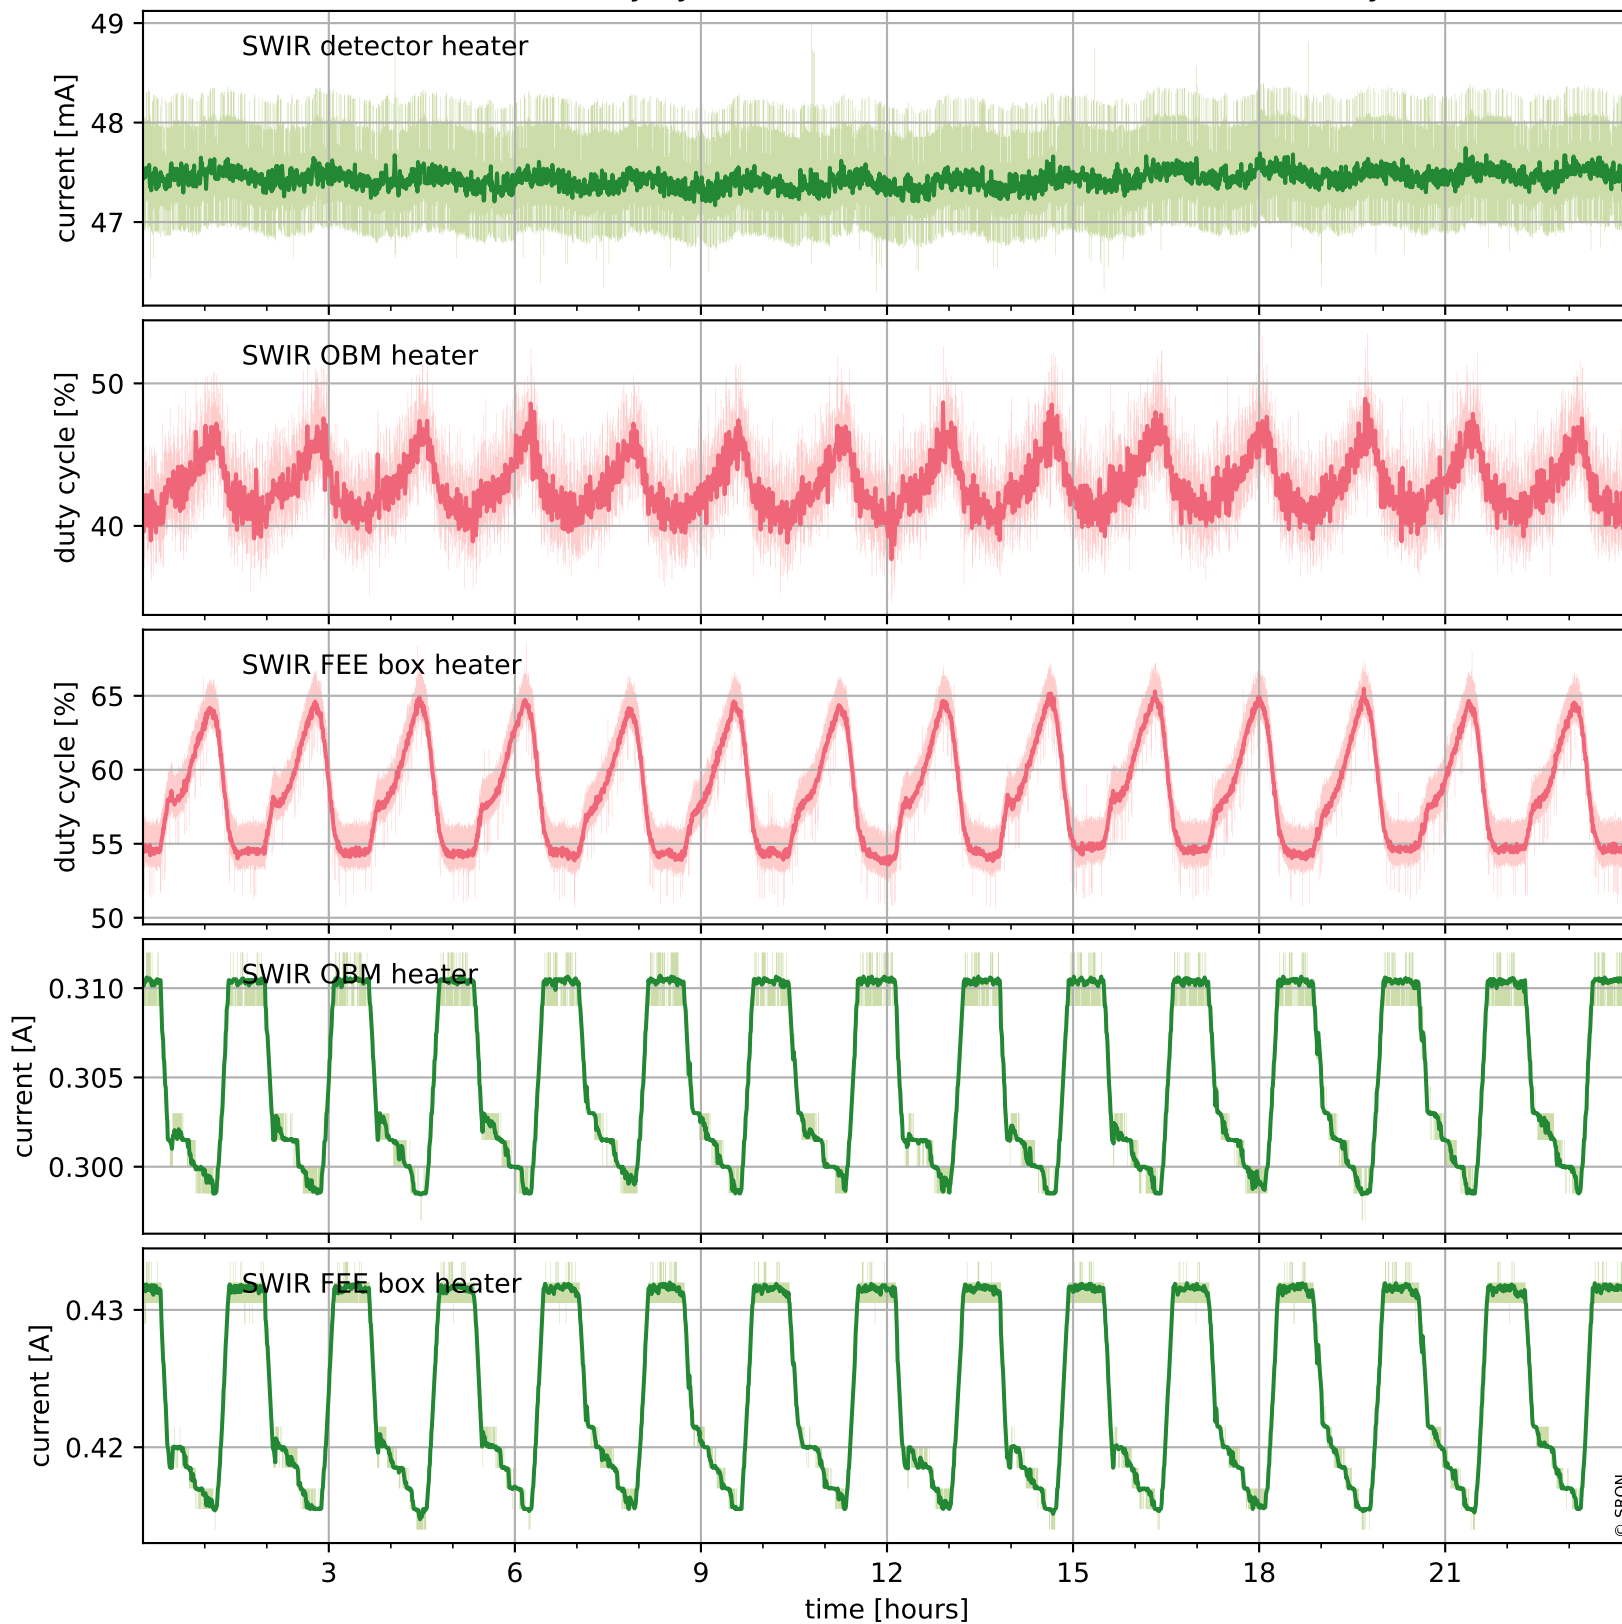

Tropomi SWIR housekeeping data

orbits : [17928, 17941]
coverage : 2021-03-30 / 2021-03-31
created : 2023-08-21T09:11:03

Temperature of sensors relevant for SWIR (one day)

Tropomi SWIR housekeeping data

orbits : [17457, 17941]
coverage : 2021-02-24 / 2021-03-31
created : 2023-08-21T09:11:03

Temperature of sensors relevant for SWIR (last month)

Tropomi SWIR housekeeping data

orbits : [17928, 17941]
coverage : 2021-03-30 / 2021-03-31
created : 2023-08-21T09:11:03

Current and duty cycle of 3 heaters relevant for SWIR (one day)

Tropomi SWIR housekeeping data

orbits : [17457, 17941]
coverage : 2021-02-24 / 2021-03-31
created : 2023-08-21T09:11:04

Current and duty cycle of 3 heaters relevant for SWIR (last month)

Tropomi SWIR housekeeping data