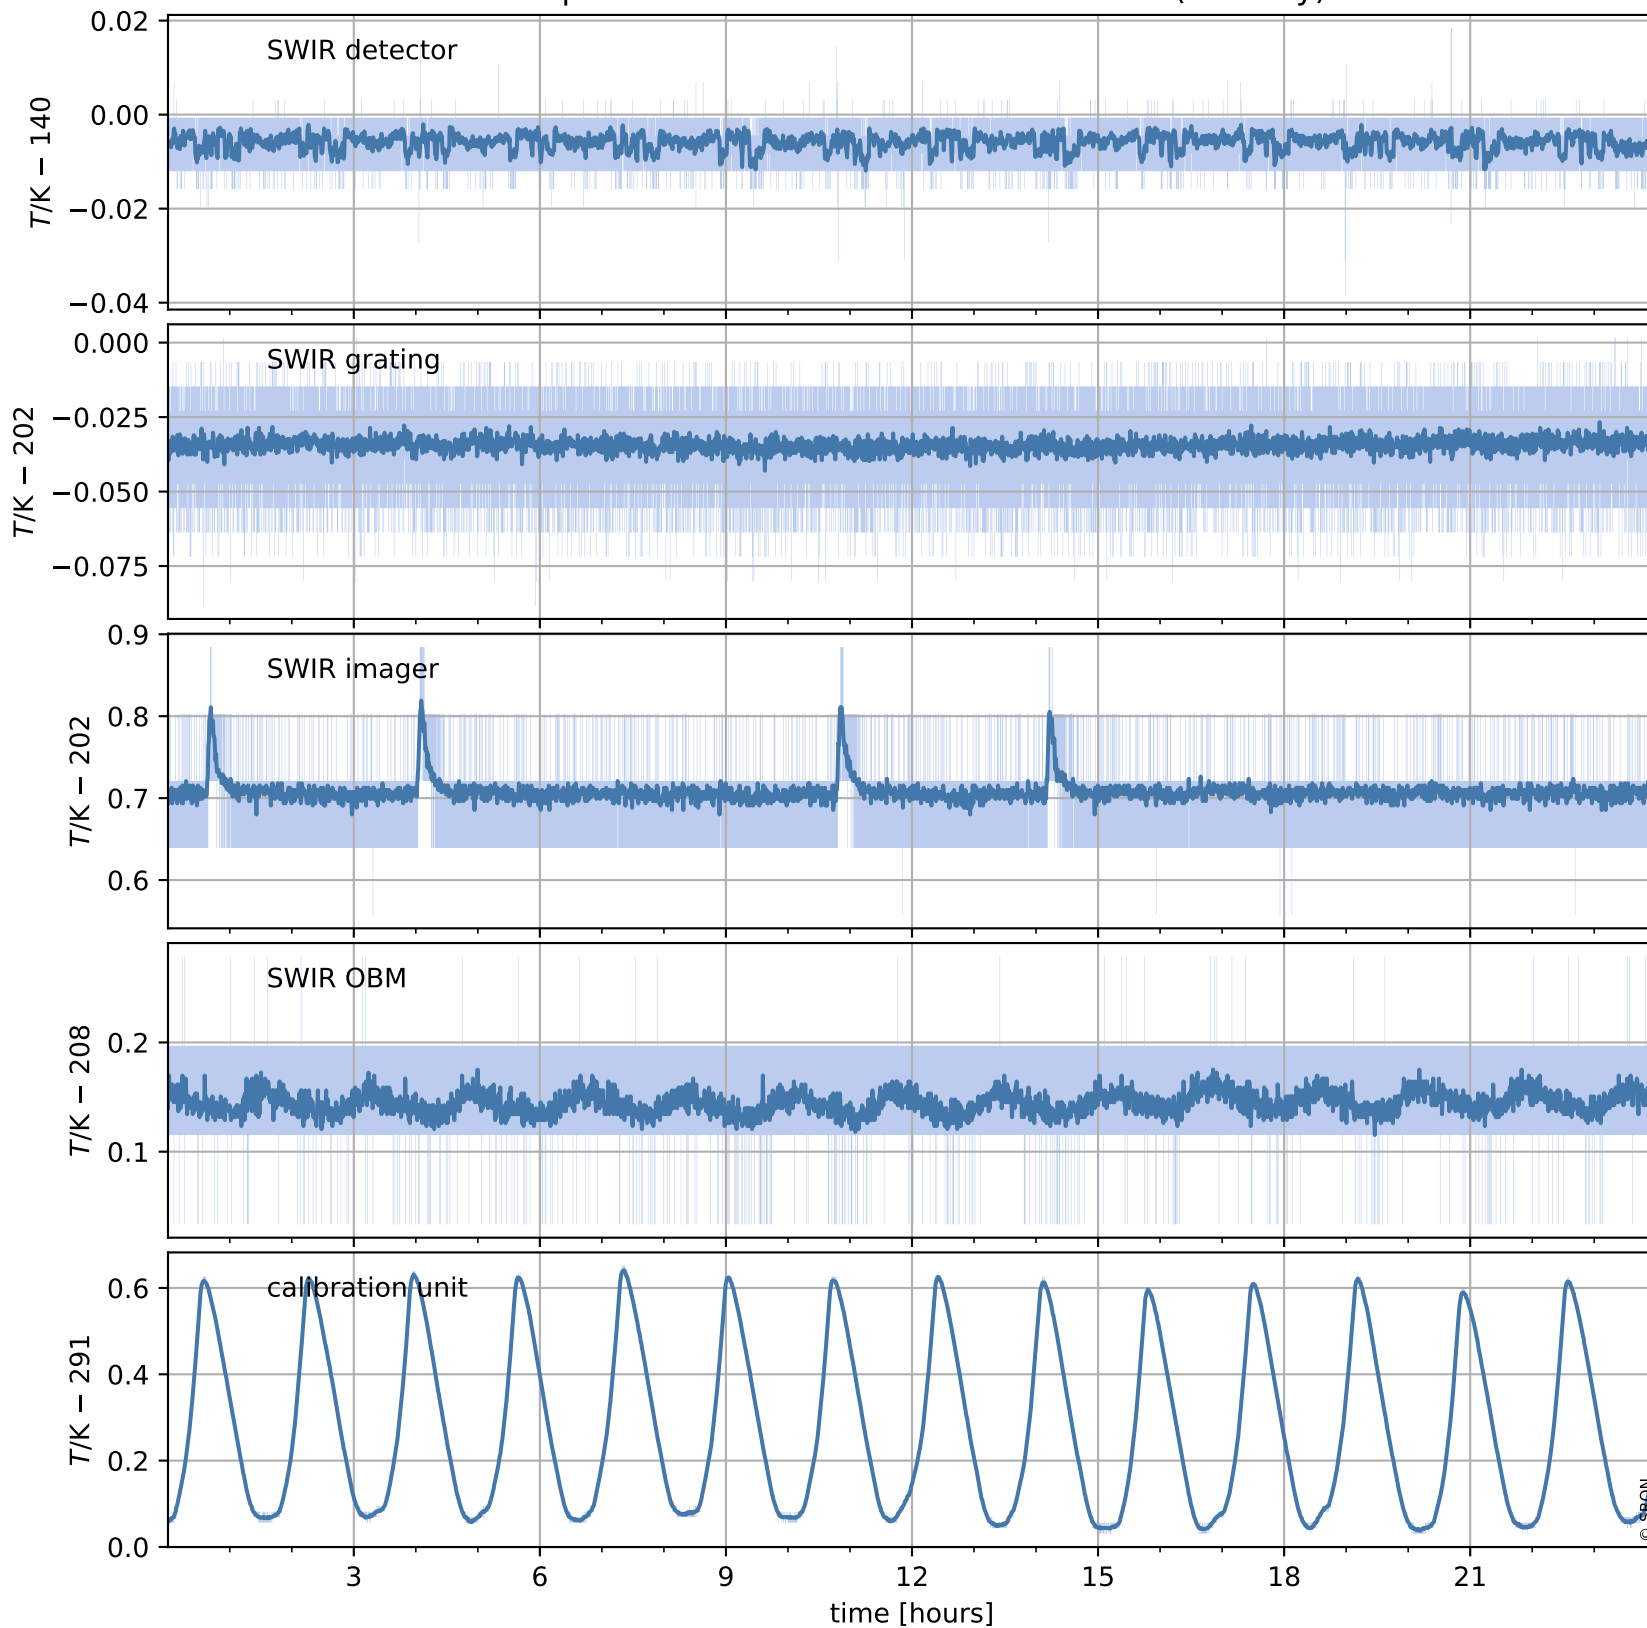

Tropomi SWIR housekeeping data

orbits : [17928, 17941]
coverage : 2021-03-30 / 2021-03-31
created : 2023-08-21T09:11:03

Temperature of sensors relevant for SWIR (one day)

Tropomi SWIR housekeeping data

orbits : [17457, 17941]
coverage : 2021-02-24 / 2021-03-31
created : 2023-08-21T09:11:03

Temperature of sensors relevant for SWIR (last month)

Tropomi SWIR housekeeping data

orbits : [17928, 17941]
coverage : 2021-03-30 / 2021-03-31
created : 2023-08-21T09:11:03

Current and duty cycle of 3 heaters relevant for SWIR (one day)

Tropomi SWIR housekeeping data

orbits : [17457, 17941]
coverage : 2021-02-24 / 2021-03-31
created : 2023-08-21T09:11:04

Current and duty cycle of 3 heaters relevant for SWIR (last month)

Tropomi SWIR housekeeping data