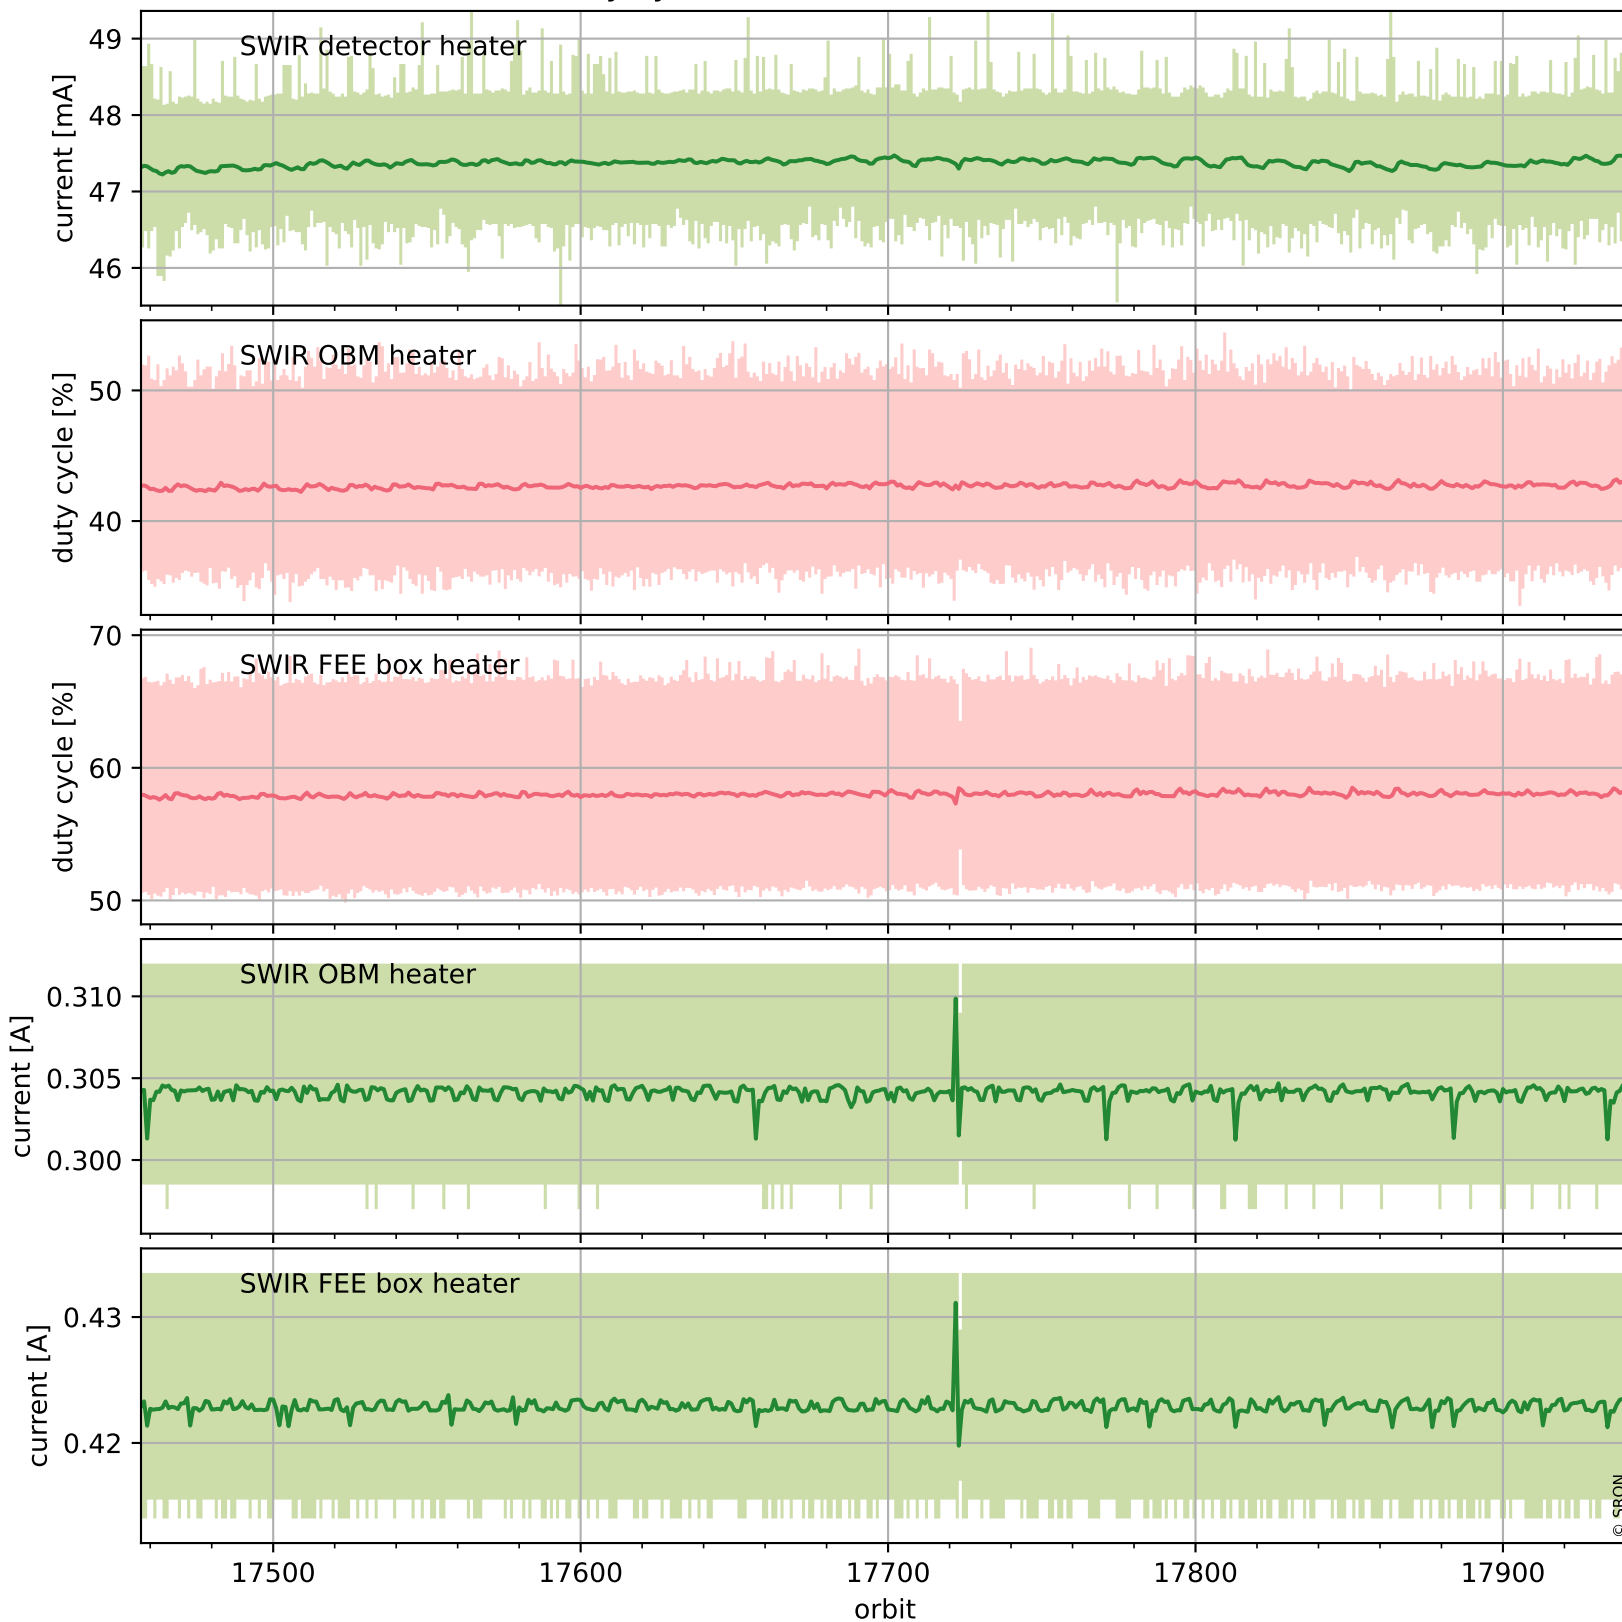

Tropomi SWIR housekeeping data

orbits : [17928, 17941]
coverage : 2021-03-30 / 2021-03-31
created : 2023-08-21T09:11:03

Temperature of sensors relevant for SWIR (one day)

Tropomi SWIR housekeeping data

orbits : [17457, 17941]
coverage : 2021-02-24 / 2021-03-31
created : 2023-08-21T09:11:03

Temperature of sensors relevant for SWIR (last month)

Tropomi SWIR housekeeping data

orbits : [17928, 17941]
coverage : 2021-03-30 / 2021-03-31
created : 2023-08-21T09:11:03

Current and duty cycle of 3 heaters relevant for SWIR (one day)

Tropomi SWIR housekeeping data

orbits : [17457, 17941]
coverage : 2021-02-24 / 2021-03-31
created : 2023-08-21T09:11:04

Current and duty cycle of 3 heaters relevant for SWIR (last month)

Tropomi SWIR housekeeping data

orbits : [17928, 17941]
coverage : 2021-03-30 / 2021-03-31
created : 2023-08-21T09:11:04

Temperature of sensors at the SWIR front-end electronics (one day)

Tropomi SWIR housekeeping data

orbits : [17457, 17941]
coverage : 2021-02-24 / 2021-03-31
created : 2023-08-21T09:11:04