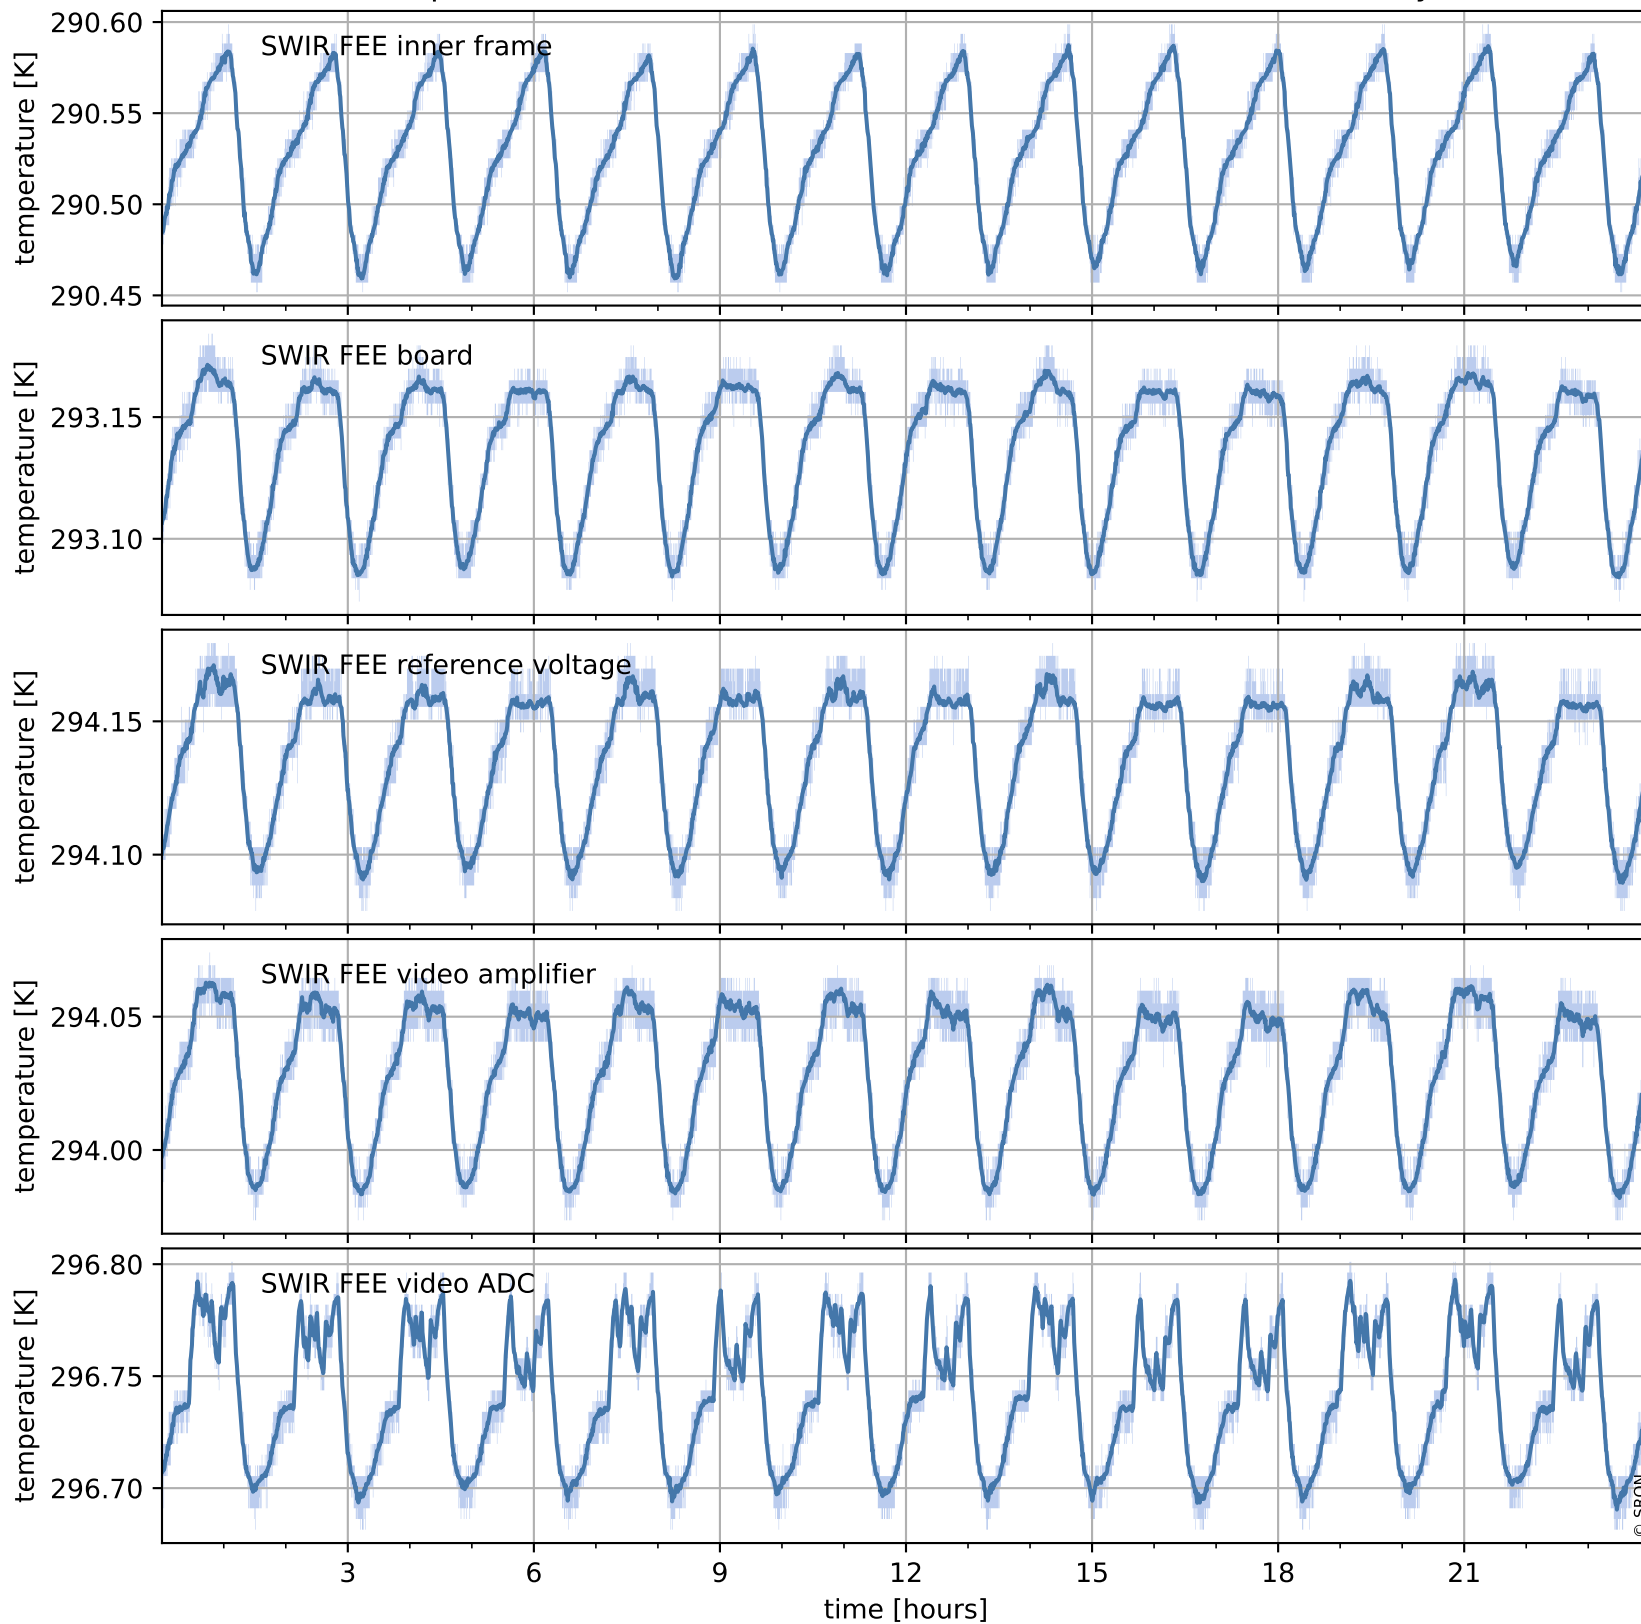

Tropomi SWIR housekeeping data

orbits : [17928, 17941]
coverage : 2021-03-30 / 2021-03-31
created : 2023-08-21T09:11:03

Temperature of sensors relevant for SWIR (one day)

Tropomi SWIR housekeeping data

orbits : [17457, 17941]
coverage : 2021-02-24 / 2021-03-31
created : 2023-08-21T09:11:03

Temperature of sensors relevant for SWIR (last month)

Tropomi SWIR housekeeping data

orbits : [17928, 17941]
coverage : 2021-03-30 / 2021-03-31
created : 2023-08-21T09:11:03

Current and duty cycle of 3 heaters relevant for SWIR (one day)

Tropomi SWIR housekeeping data

orbits : [17457, 17941]
coverage : 2021-02-24 / 2021-03-31
created : 2023-08-21T09:11:04

Current and duty cycle of 3 heaters relevant for SWIR (last month)

Tropomi SWIR housekeeping data

orbits : [17928, 17941]
coverage : 2021-03-30 / 2021-03-31
created : 2023-08-21T09:11:04

Temperature of sensors at the SWIR front-end electronics (one day)

Tropomi SWIR housekeeping data

orbits : [17457, 17941]
coverage : 2021-02-24 / 2021-03-31
created : 2023-08-21T09:11:04