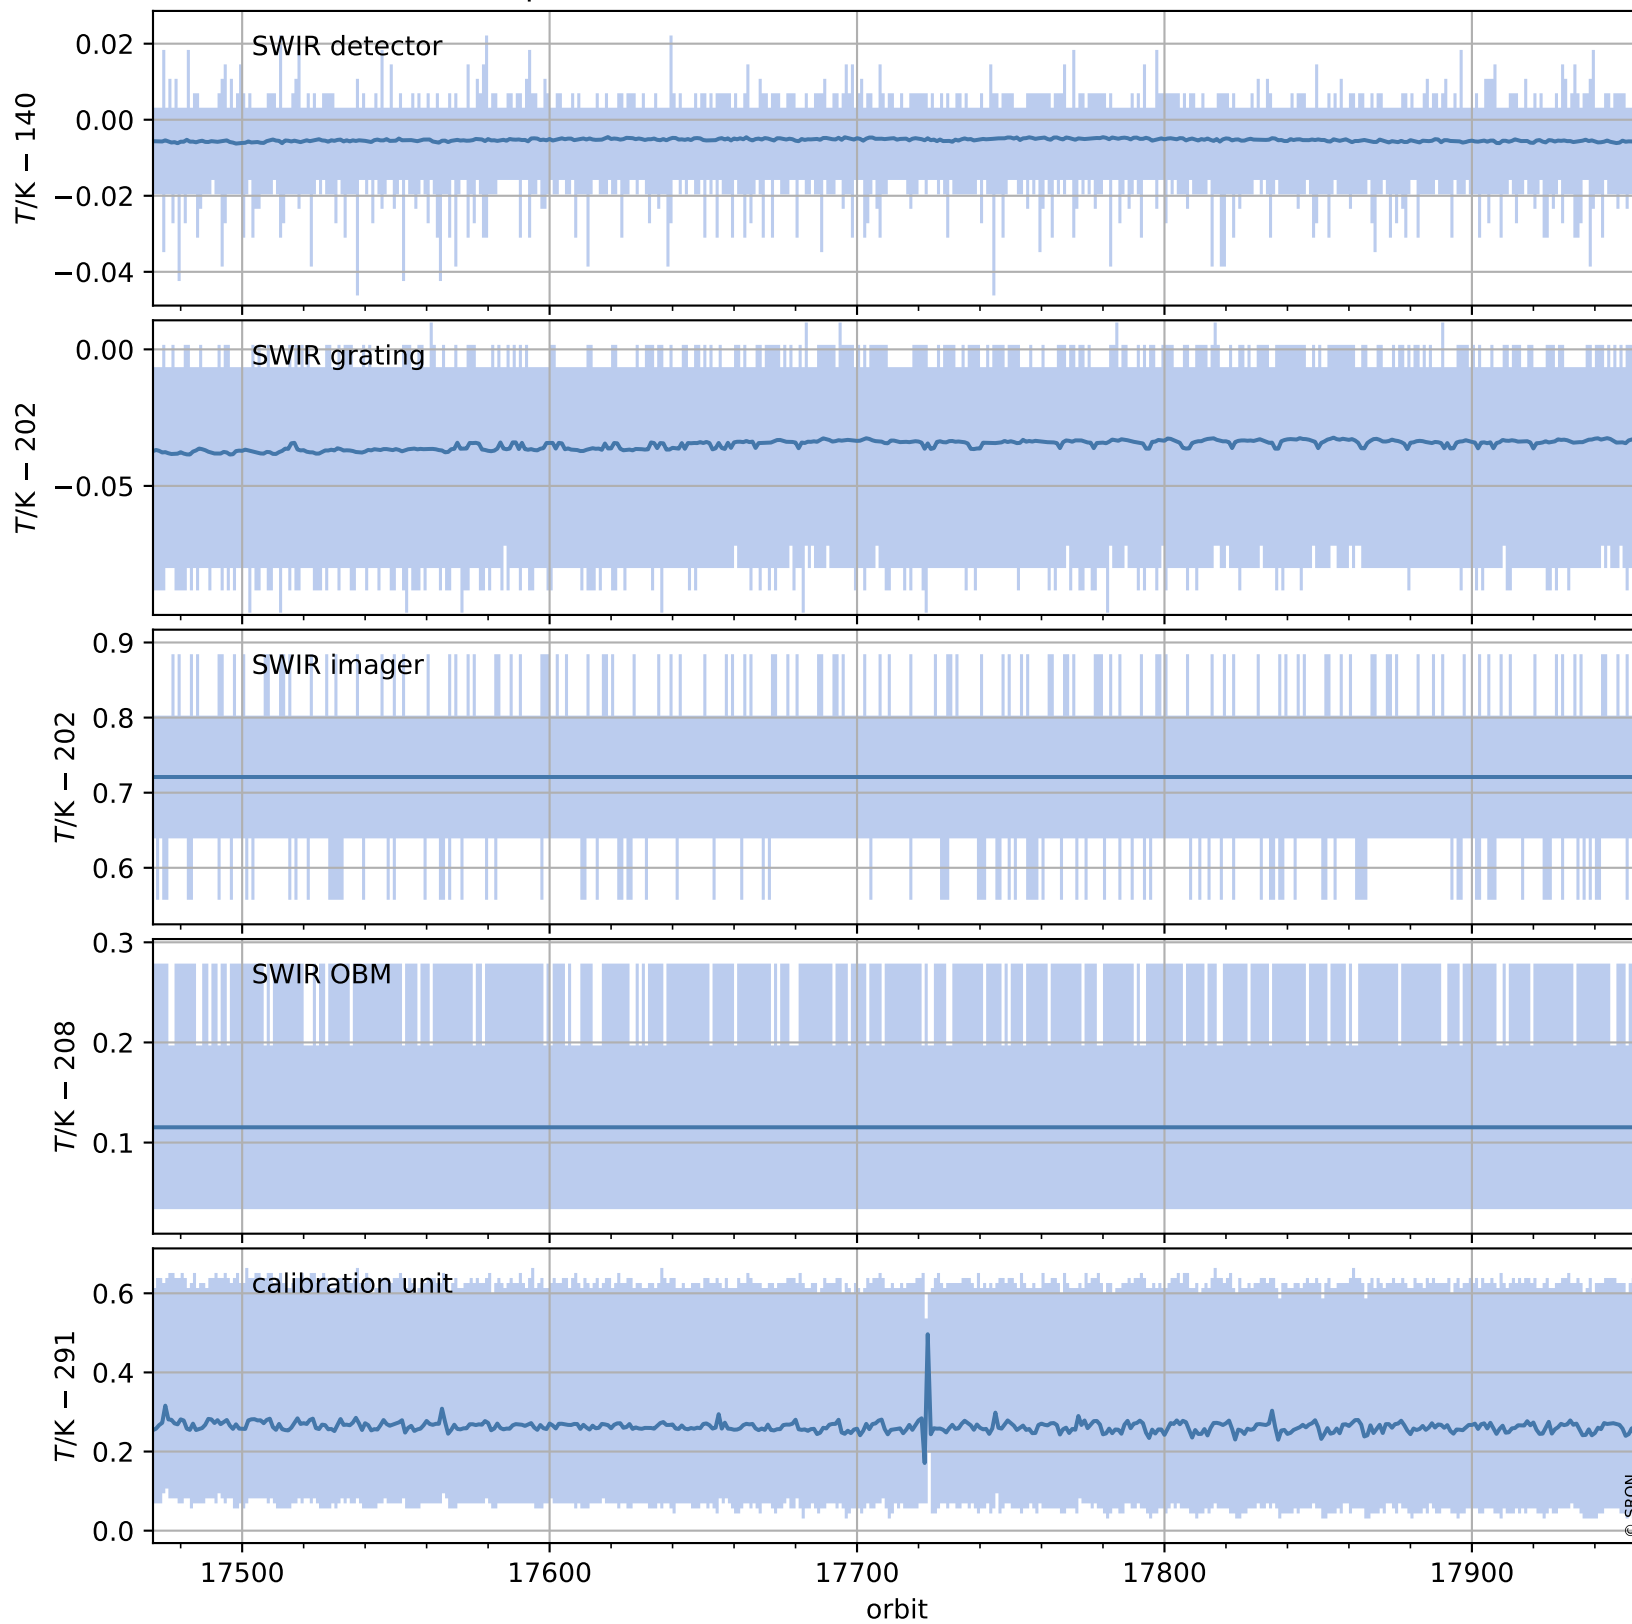

# Tropomi SWIR housekeeping data

orbits : [17942, 17955]  
coverage : 2021-03-31 / 2021-04-01  
created : 2023-08-21T09:11:05

## Temperature of sensors relevant for SWIR (one day)

# Tropomi SWIR housekeeping data

orbits : [17471, 17955]  
coverage : 2021-02-25 / 2021-04-01  
created : 2023-08-21T09:11:05

## Temperature of sensors relevant for SWIR (last month)