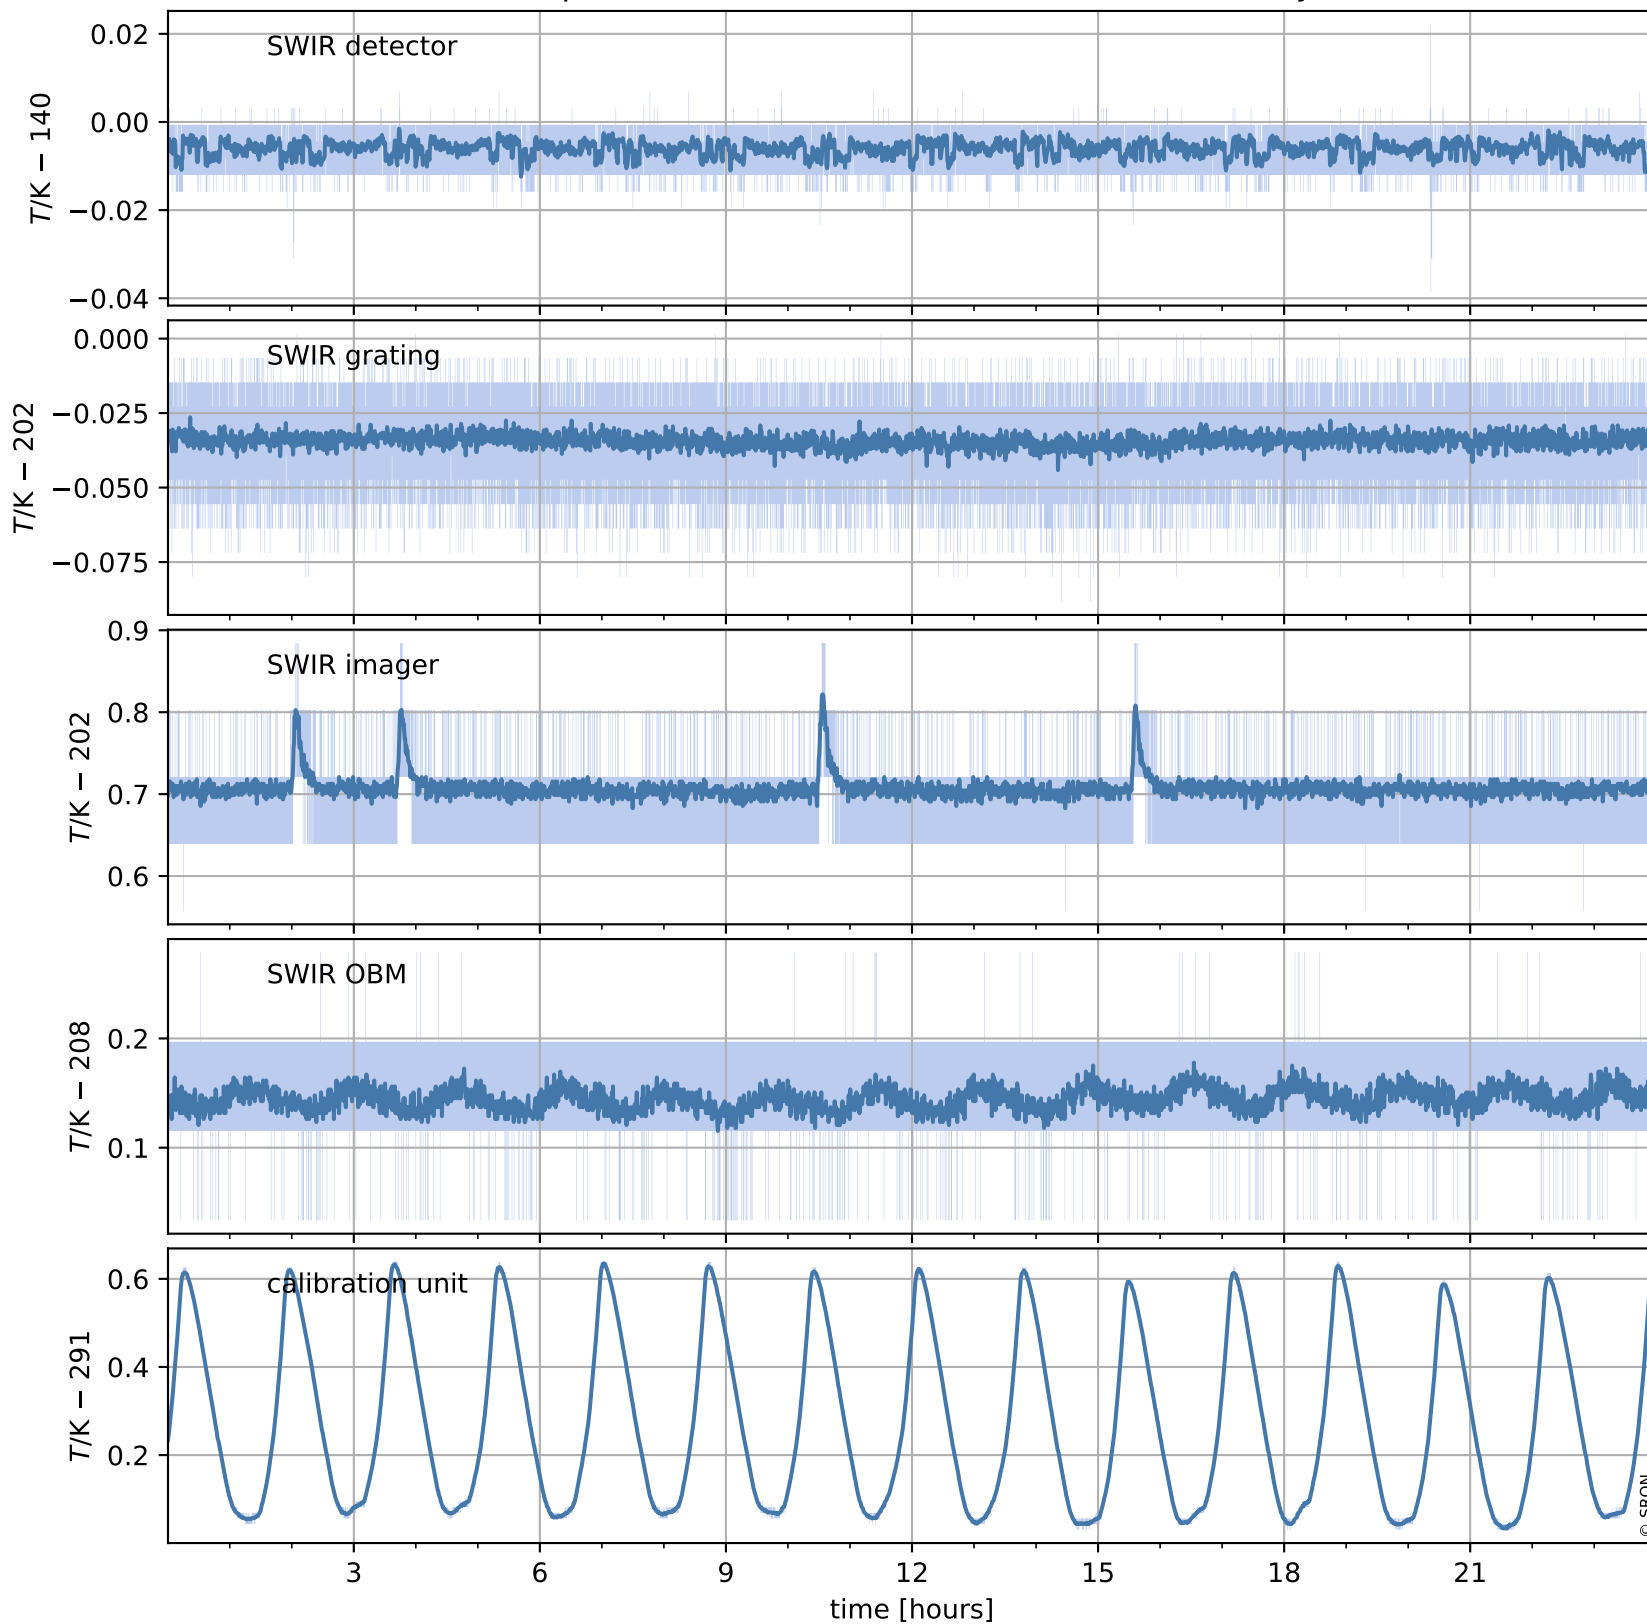

# Tropomi SWIR housekeeping data

orbits : [17942, 17955]  
coverage : 2021-03-31 / 2021-04-01  
created : 2023-08-21T09:11:05

## Temperature of sensors relevant for SWIR (one day)

## Temperature of sensors relevant for SWIR (last month)