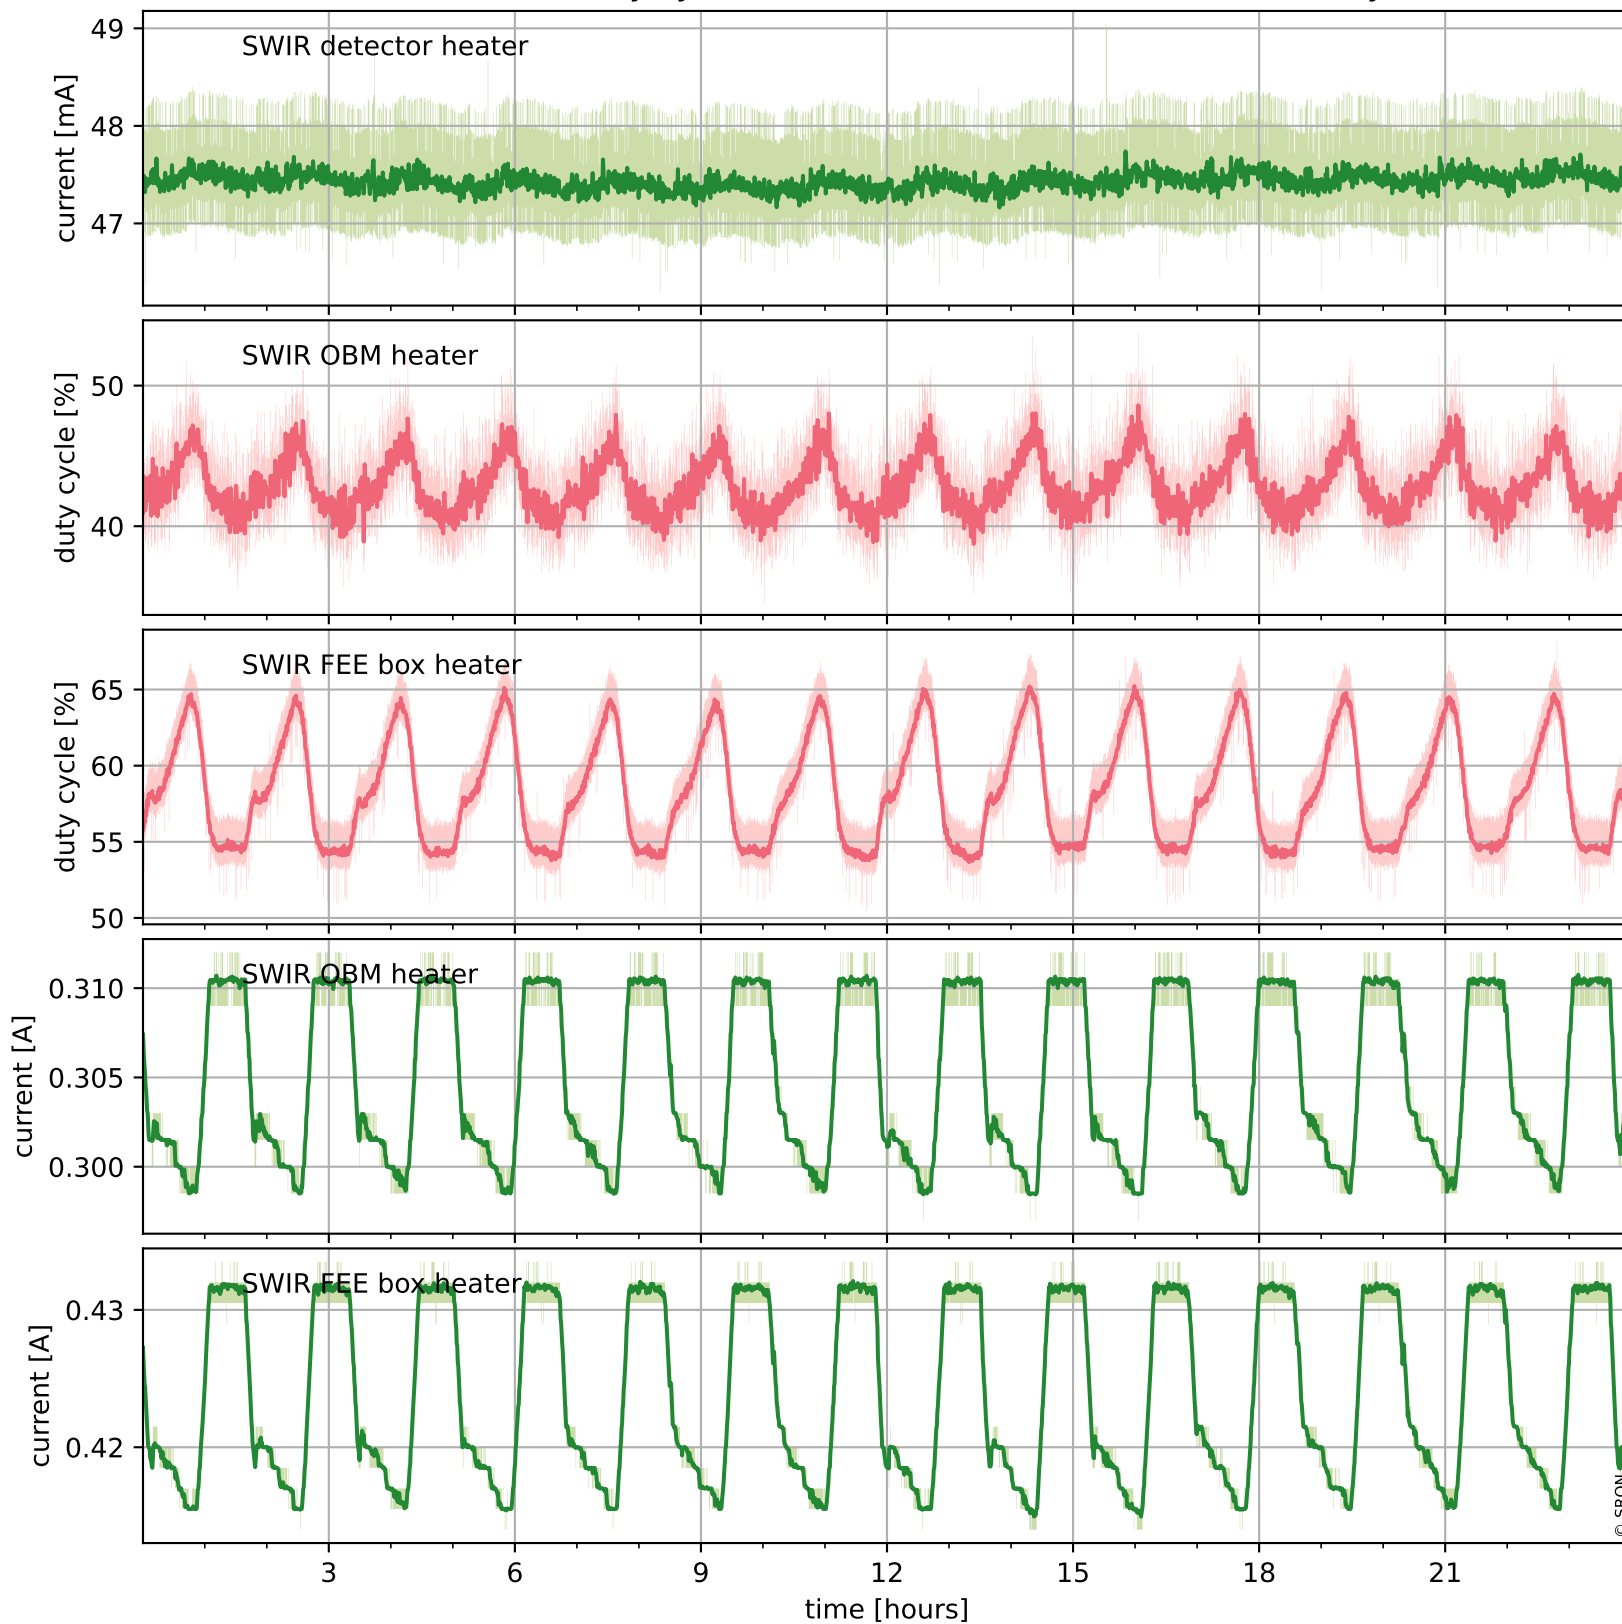

Tropomi SWIR housekeeping data

orbits : [17942, 17955]
coverage : 2021-03-31 / 2021-04-01
created : 2023-08-21T09:11:06

Current and duty cycle of 3 heaters relevant for SWIR (one day)