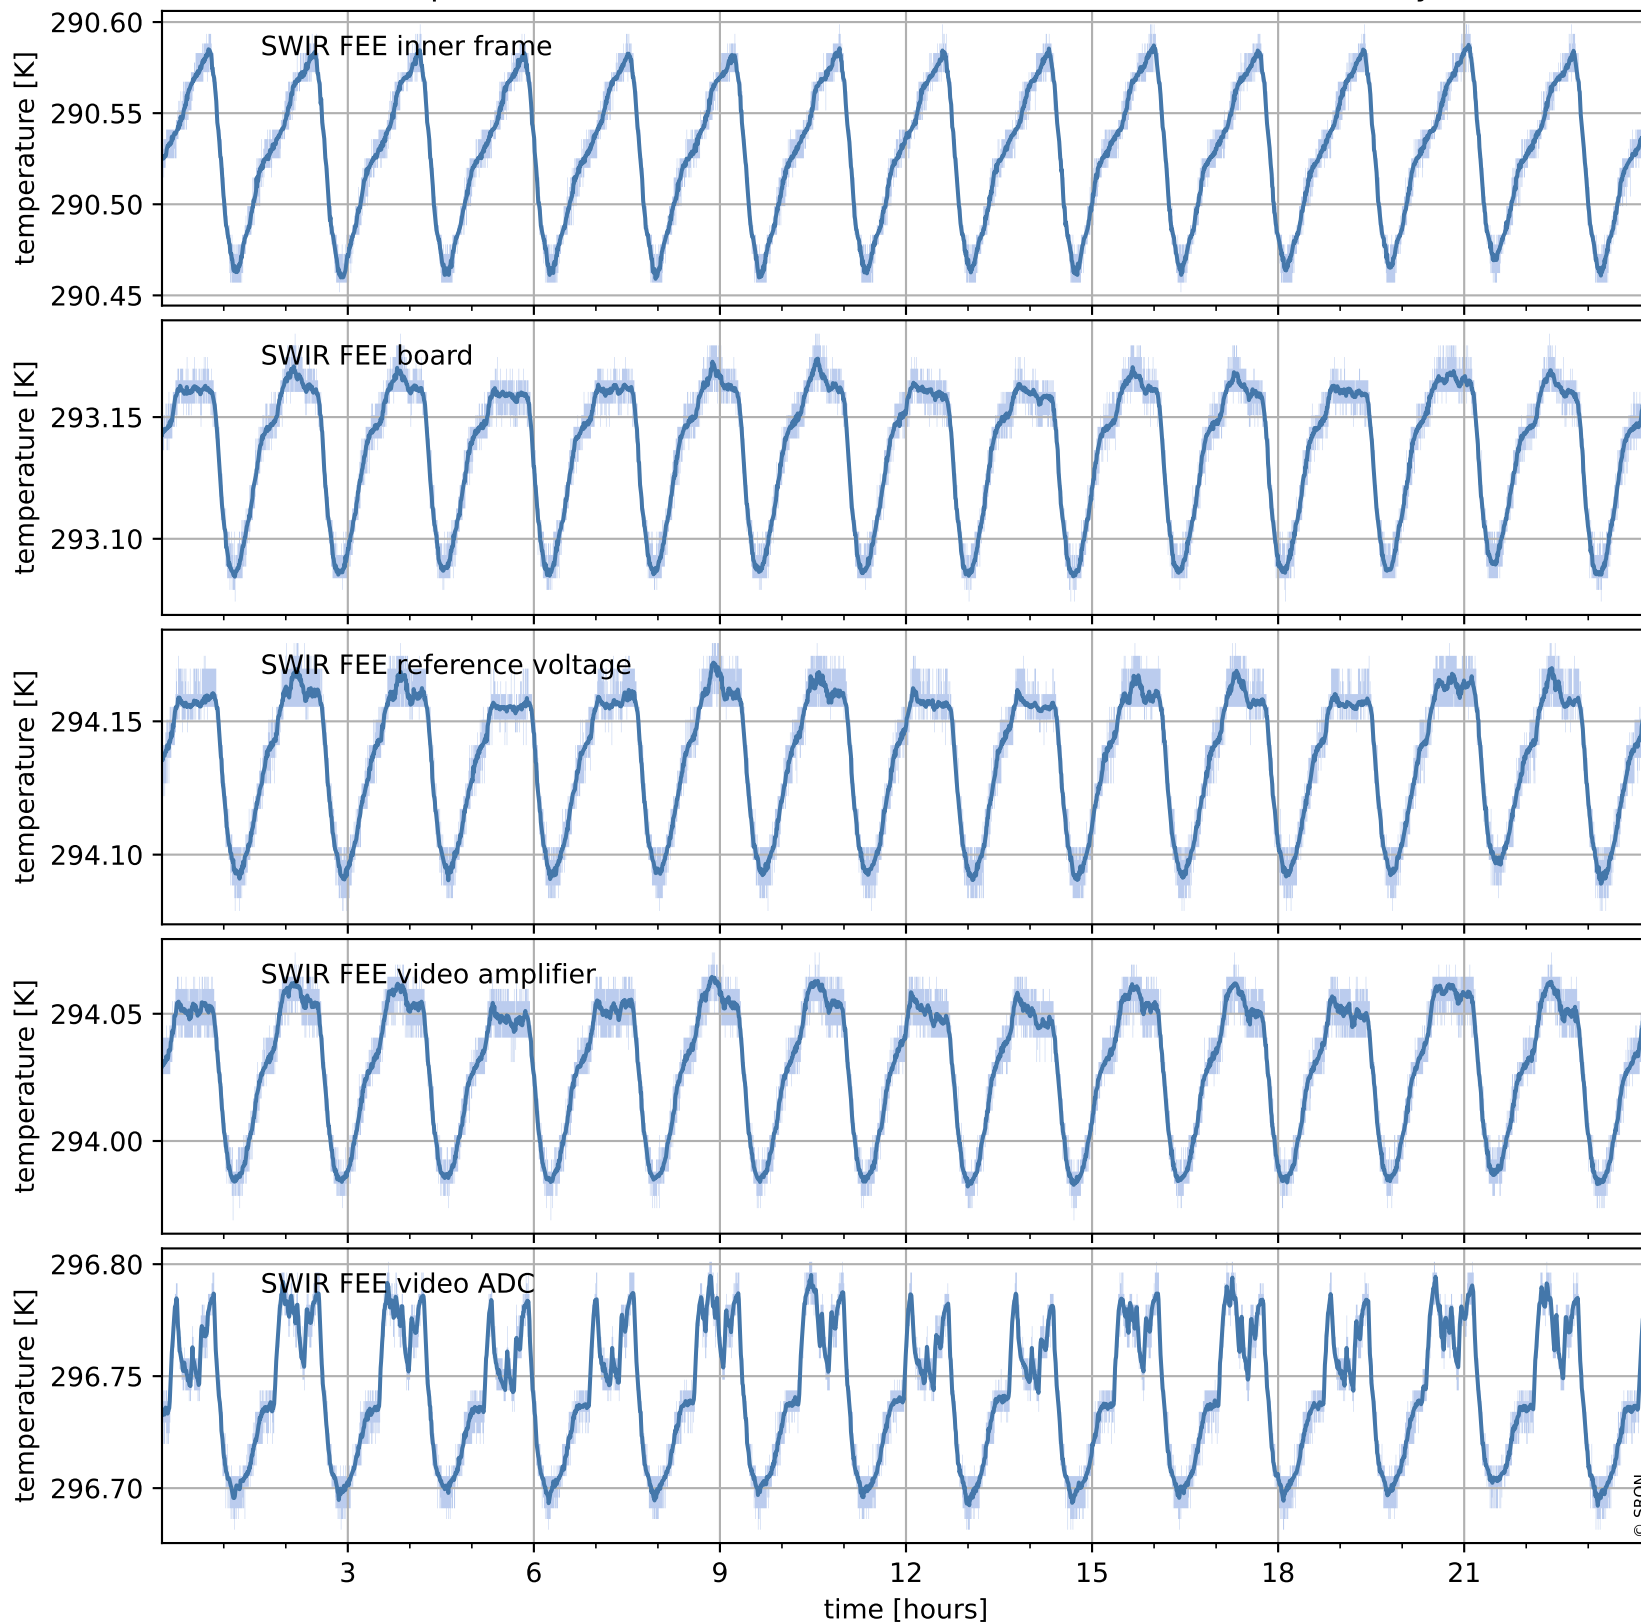

Tropomi SWIR housekeeping data

orbits : [17942, 17955]
coverage : 2021-03-31 / 2021-04-01
created : 2023-08-21T09:11:06

Temperature of sensors at the SWIR front-end electronics (one day)