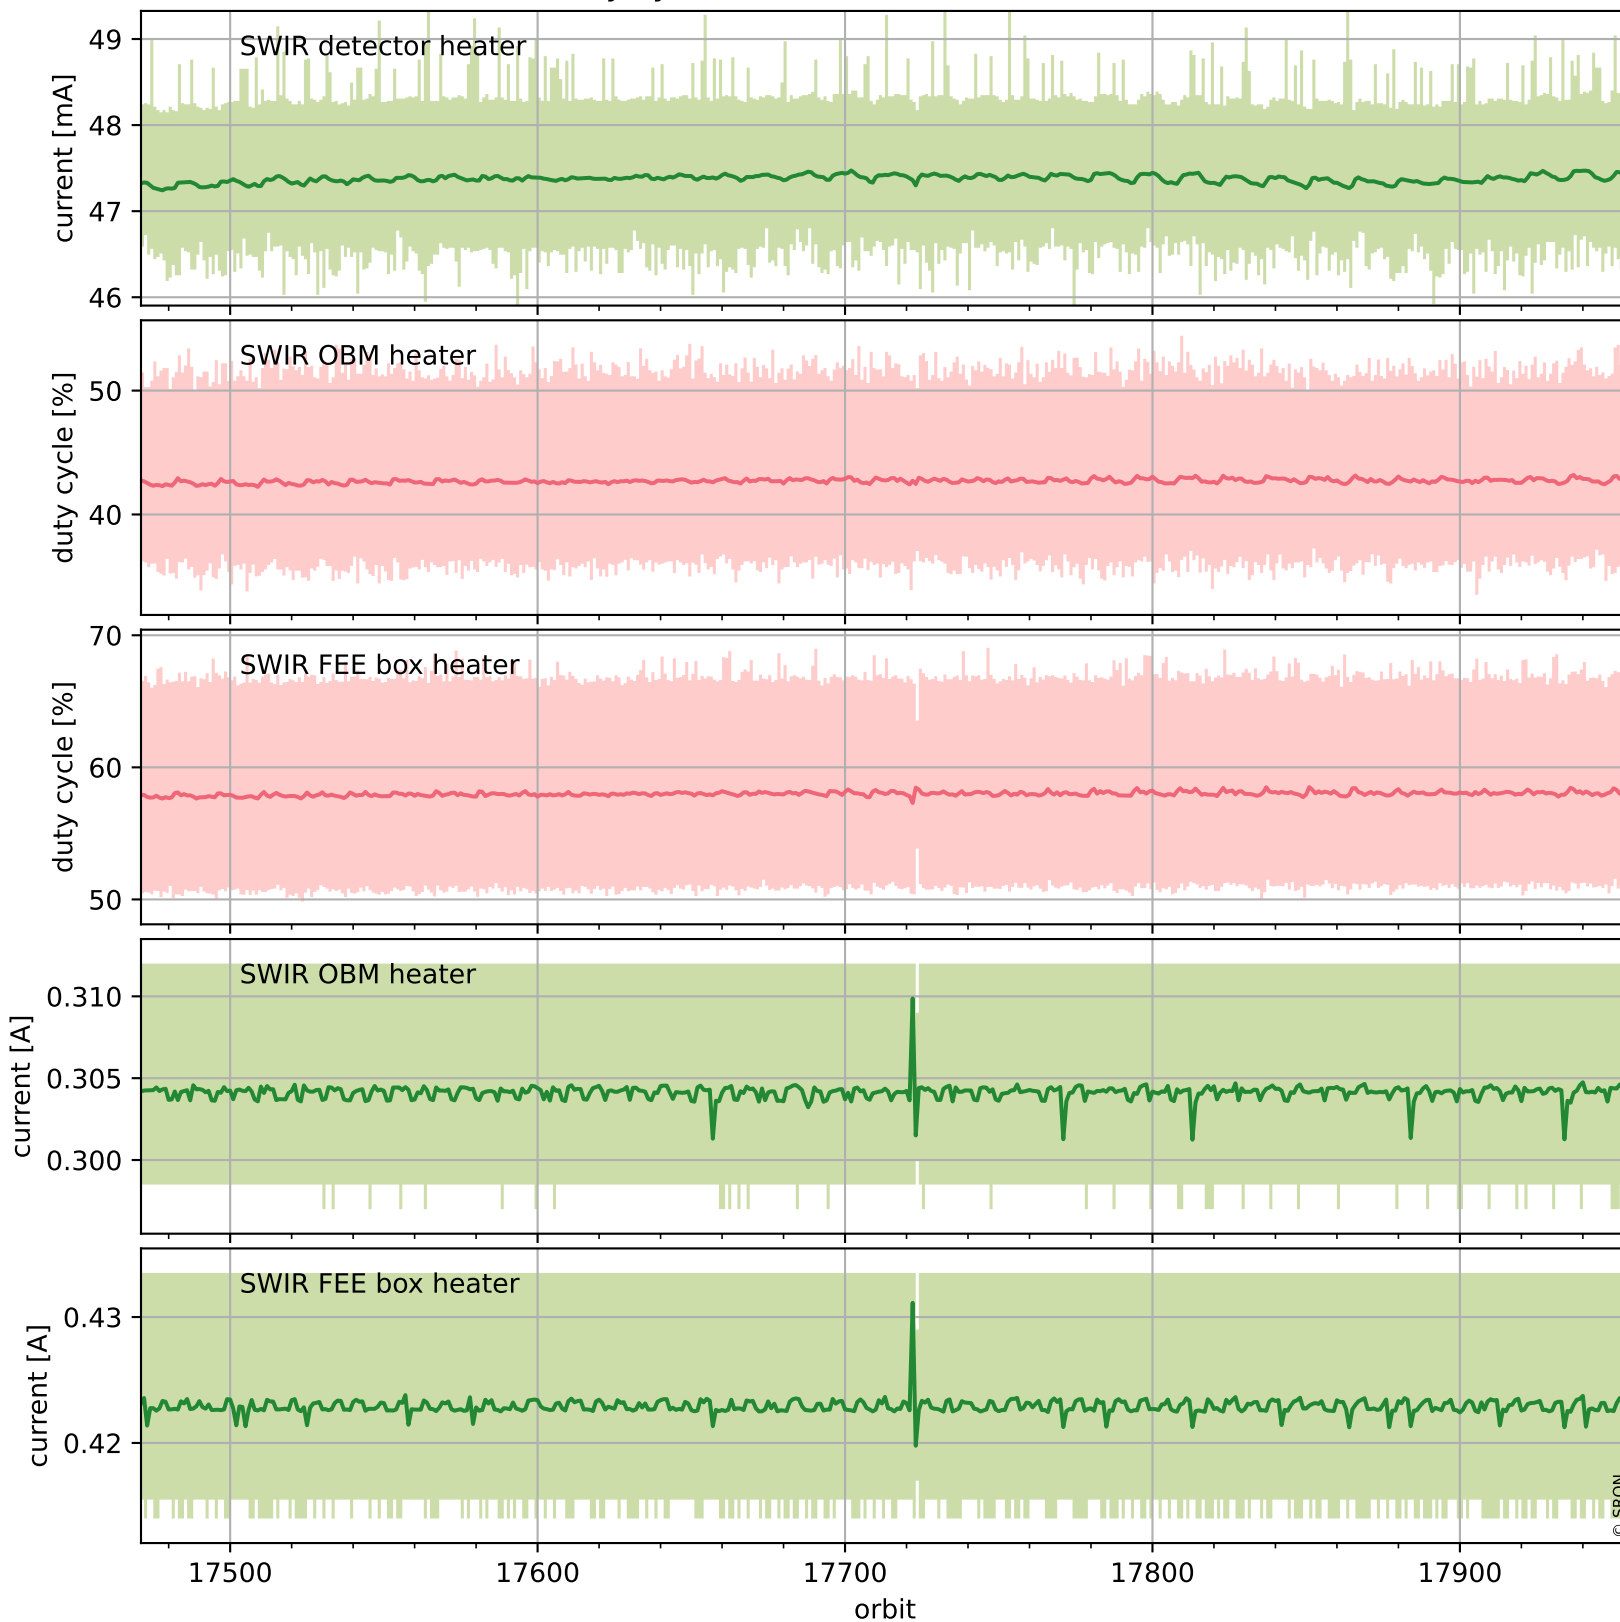

Tropomi SWIR housekeeping data

orbits : [17471, 17955]
coverage : 2021-02-25 / 2021-04-01
created : 2023-08-21T09:11:06

Current and duty cycle of 3 heaters relevant for SWIR (last month)