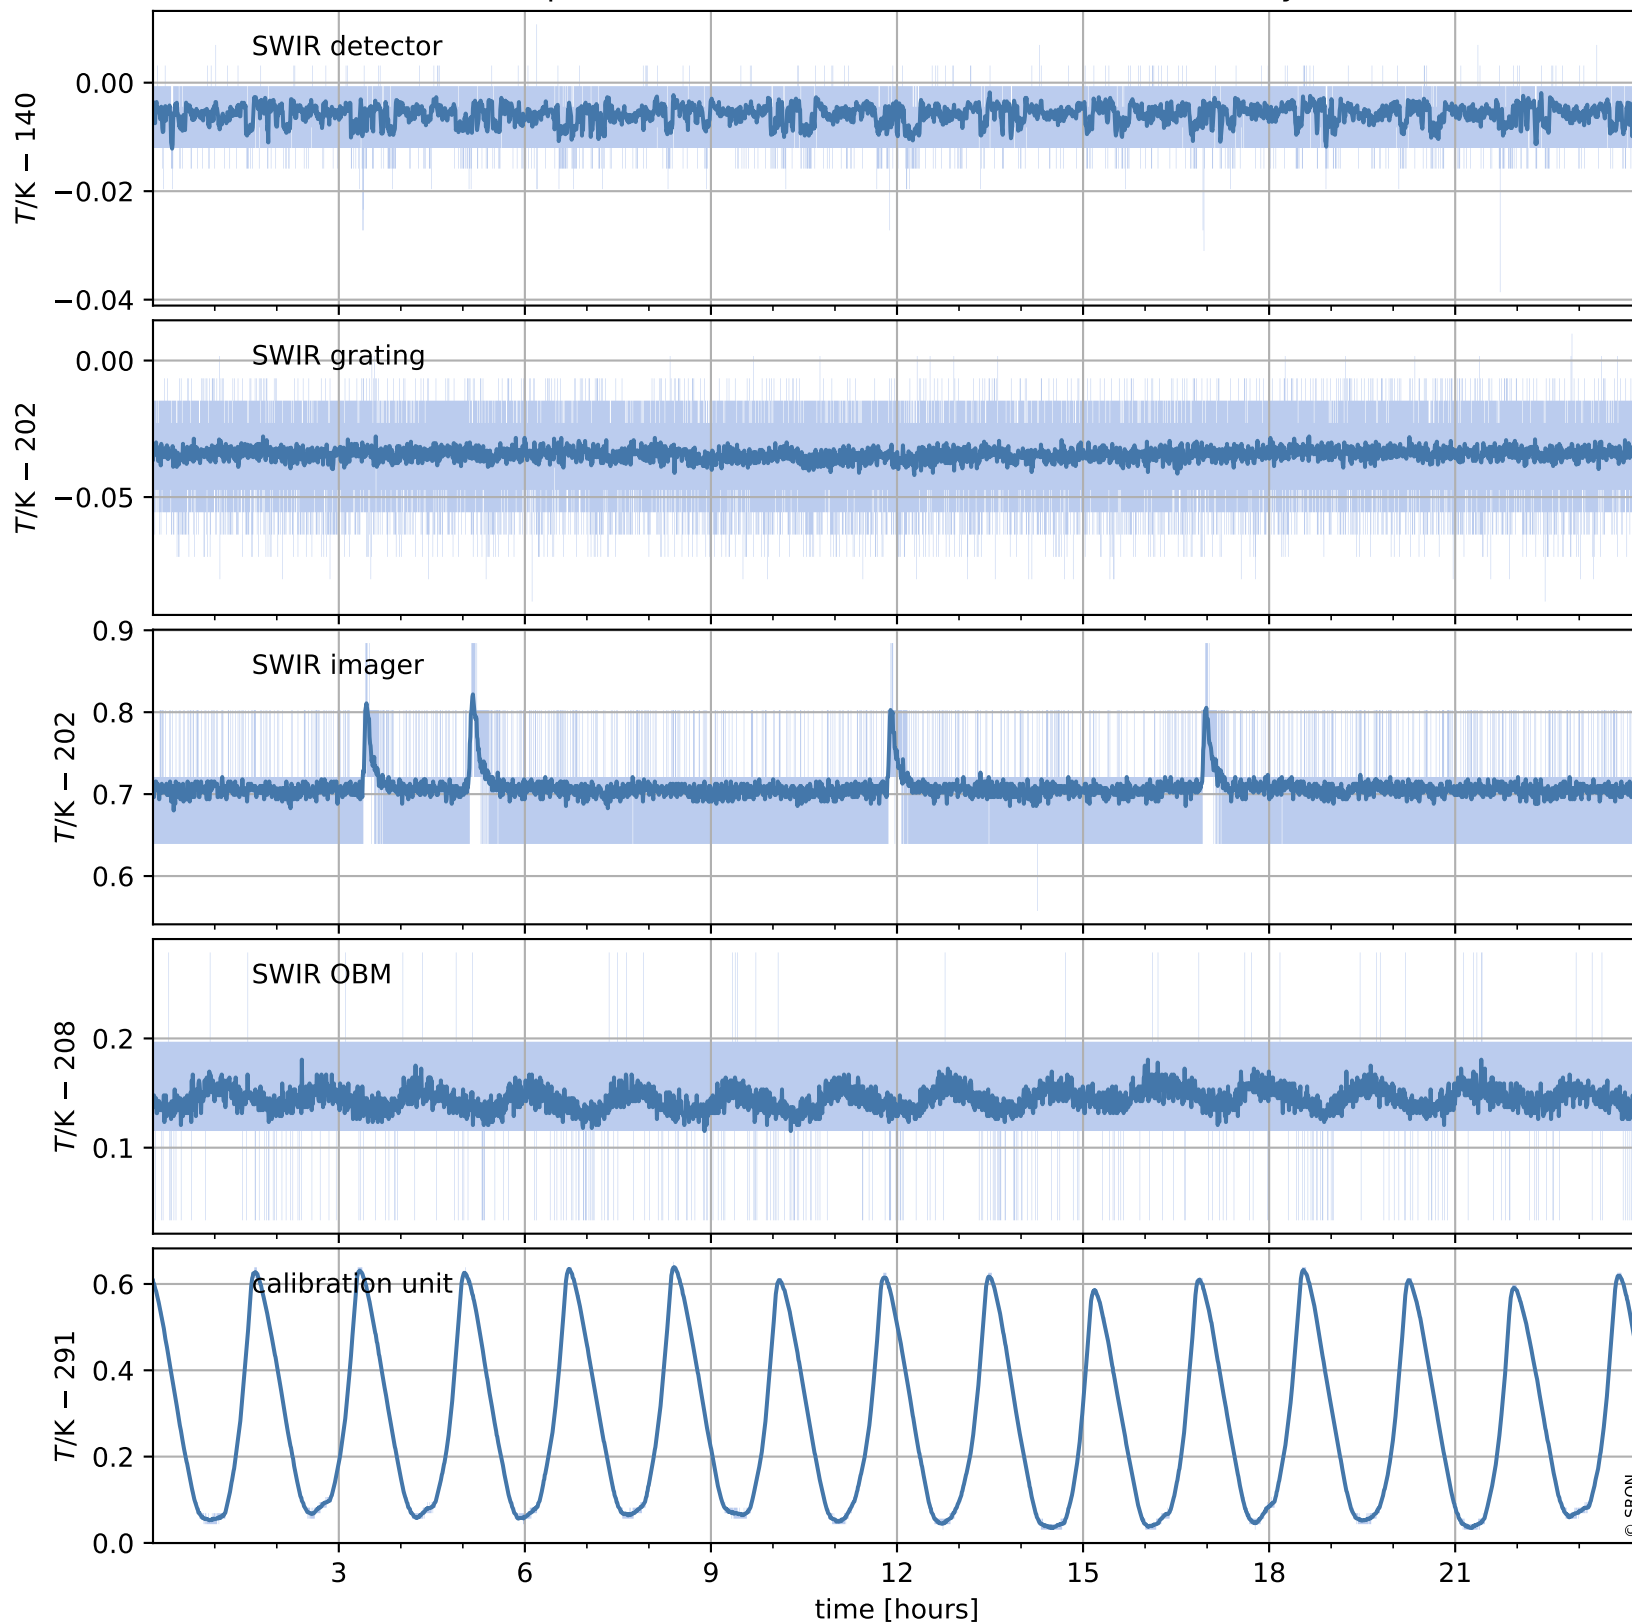

Tropomi SWIR housekeeping data

orbits : [17956, 17970]
coverage : 2021-04-01 / 2021-04-02
created : 2023-08-21T09:11:07

Temperature of sensors relevant for SWIR (one day)

Tropomi SWIR housekeeping data

orbits : [17486, 17970]
coverage : 2021-02-26 / 2021-04-02
created : 2023-08-21T09:11:07

Temperature of sensors relevant for SWIR (last month)

Tropomi SWIR housekeeping data

orbits : [17956, 17970]
coverage : 2021-04-01 / 2021-04-02
created : 2023-08-21T09:11:08

Current and duty cycle of 3 heaters relevant for SWIR (one day)

Tropomi SWIR housekeeping data

orbits : [17486, 17970]
coverage : 2021-02-26 / 2021-04-02
created : 2023-08-21T09:11:08

Current and duty cycle of 3 heaters relevant for SWIR (last month)

Tropomi SWIR housekeeping data