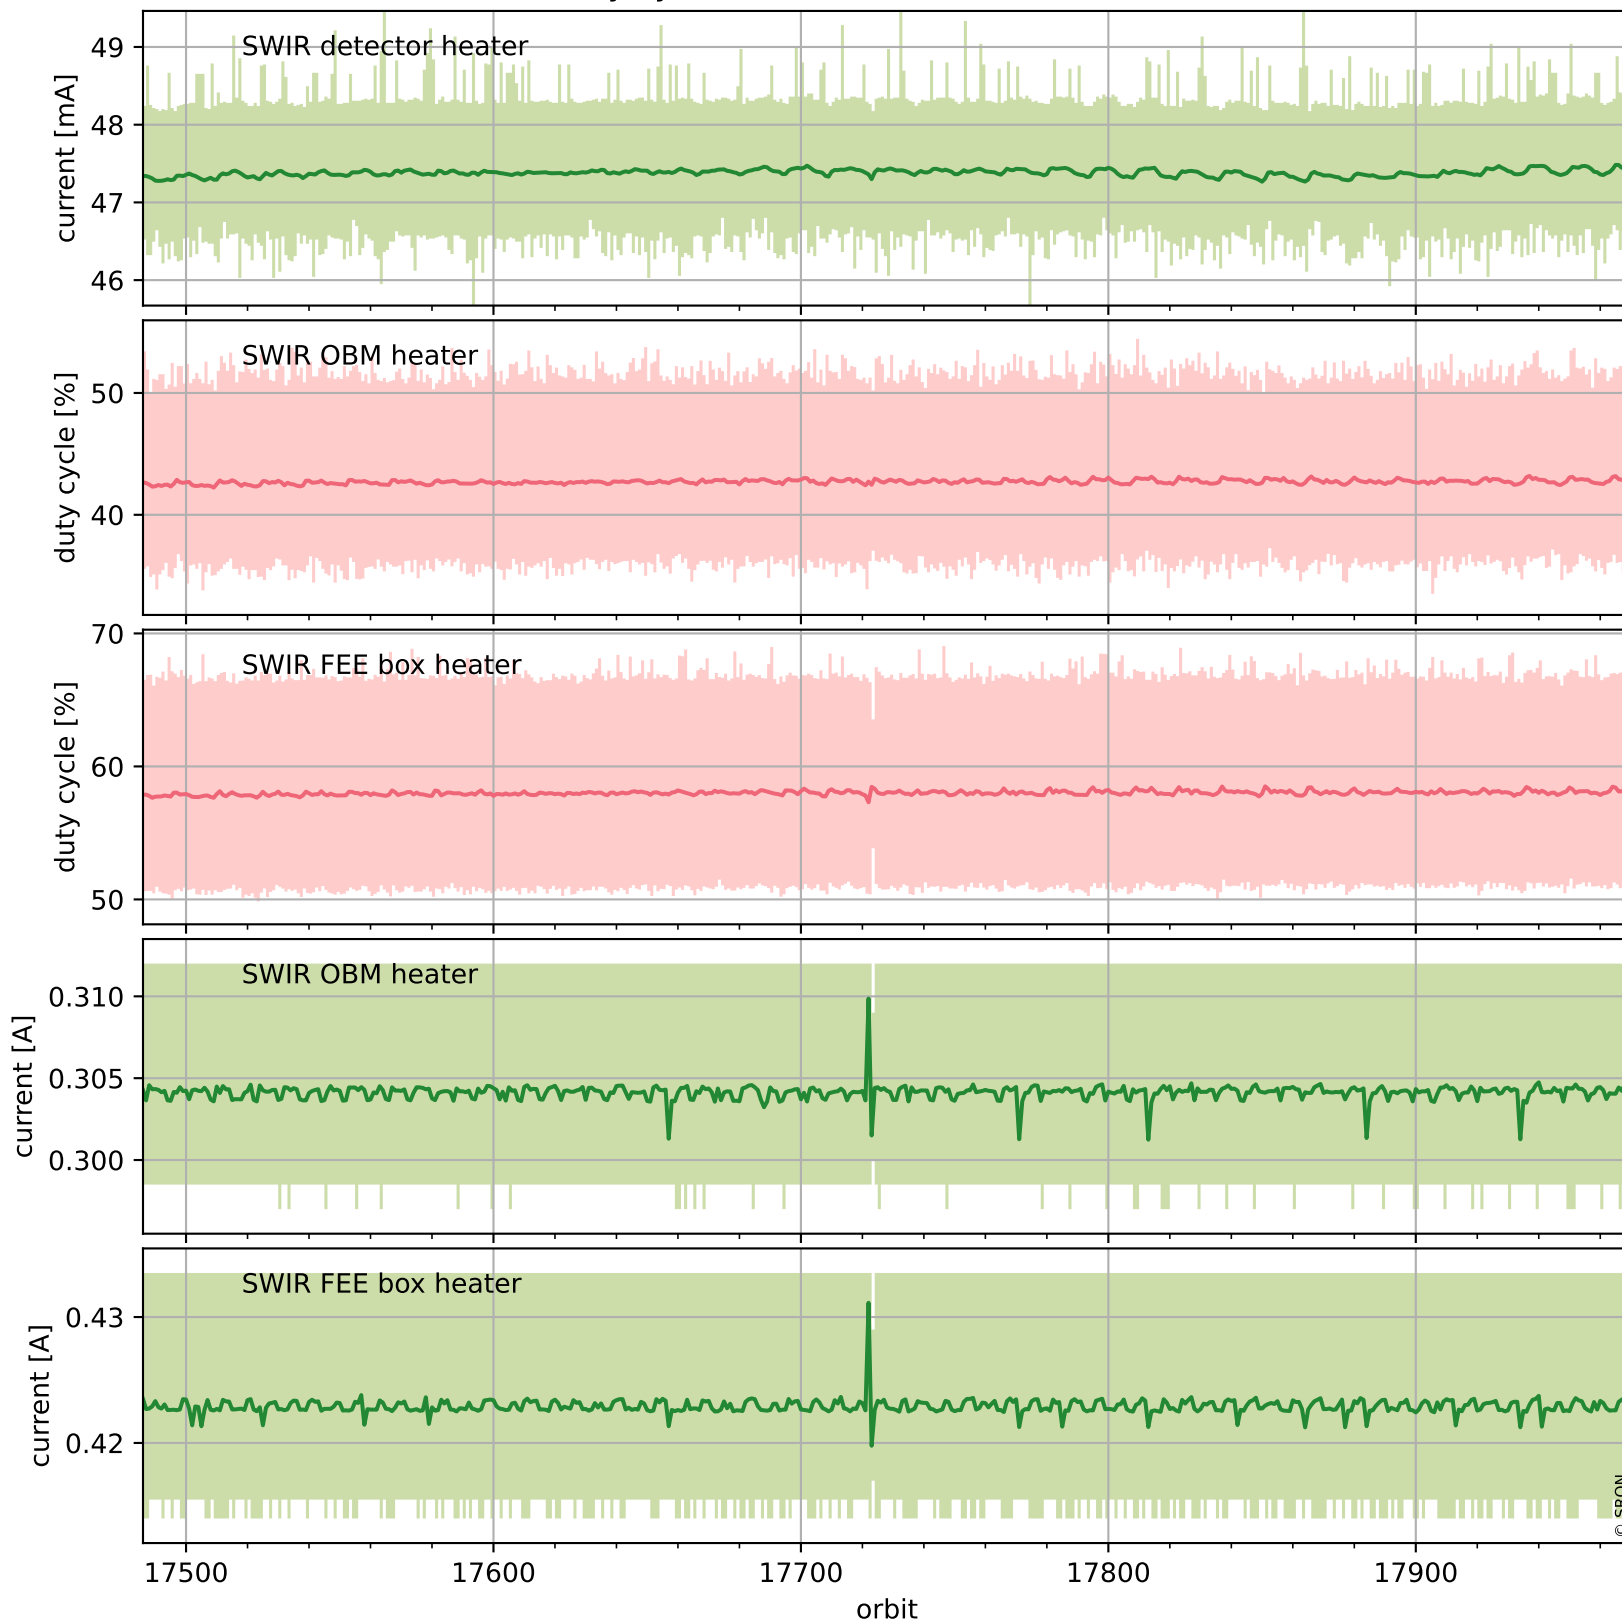

Tropomi SWIR housekeeping data

orbits : [17956, 17970]
coverage : 2021-04-01 / 2021-04-02
created : 2023-08-21T09:11:07

Temperature of sensors relevant for SWIR (one day)

Tropomi SWIR housekeeping data

orbits : [17486, 17970]
coverage : 2021-02-26 / 2021-04-02
created : 2023-08-21T09:11:07

Temperature of sensors relevant for SWIR (last month)

Tropomi SWIR housekeeping data

orbits : [17956, 17970]
coverage : 2021-04-01 / 2021-04-02
created : 2023-08-21T09:11:08

Current and duty cycle of 3 heaters relevant for SWIR (one day)

Tropomi SWIR housekeeping data

orbits : [17486, 17970]
coverage : 2021-02-26 / 2021-04-02
created : 2023-08-21T09:11:08

Current and duty cycle of 3 heaters relevant for SWIR (last month)

Tropomi SWIR housekeeping data

orbits : [17956, 17970]
coverage : 2021-04-01 / 2021-04-02
created : 2023-08-21T09:11:09

Temperature of sensors at the SWIR front-end electronics (one day)

Tropomi SWIR housekeeping data

orbits : [17486, 17970]
coverage : 2021-02-26 / 2021-04-02
created : 2023-08-21T09:11:09