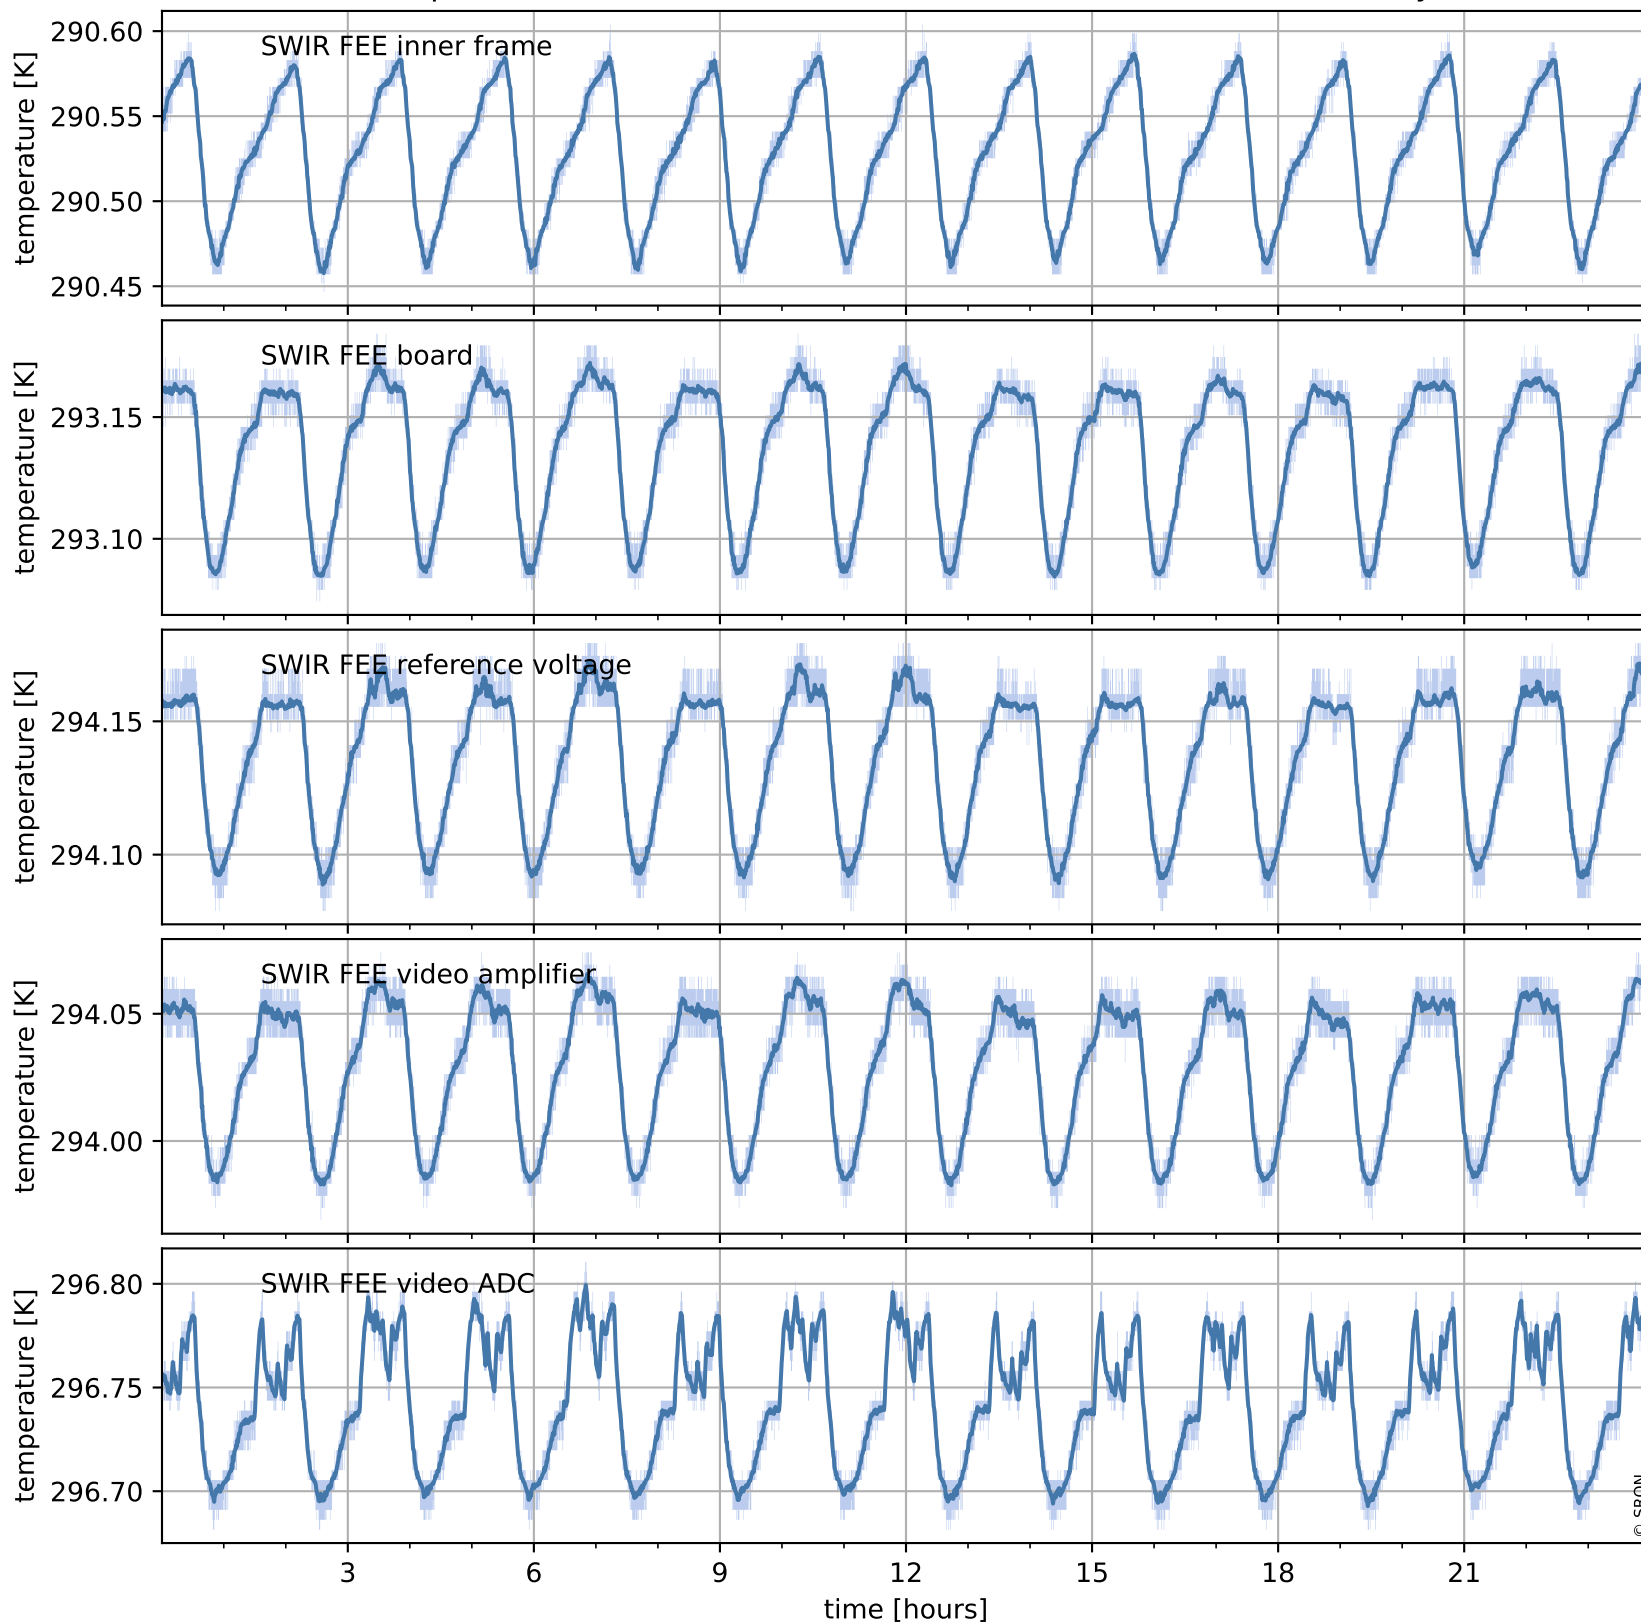

Tropomi SWIR housekeeping data

orbits : [17956, 17970]
coverage : 2021-04-01 / 2021-04-02
created : 2023-08-21T09:11:07

Temperature of sensors relevant for SWIR (one day)

Tropomi SWIR housekeeping data

orbits : [17486, 17970]
coverage : 2021-02-26 / 2021-04-02
created : 2023-08-21T09:11:07

Temperature of sensors relevant for SWIR (last month)

Tropomi SWIR housekeeping data

orbits : [17956, 17970]
coverage : 2021-04-01 / 2021-04-02
created : 2023-08-21T09:11:08

Current and duty cycle of 3 heaters relevant for SWIR (one day)

Tropomi SWIR housekeeping data

orbits : [17486, 17970]
coverage : 2021-02-26 / 2021-04-02
created : 2023-08-21T09:11:08

Current and duty cycle of 3 heaters relevant for SWIR (last month)

Tropomi SWIR housekeeping data

orbits : [17956, 17970]
coverage : 2021-04-01 / 2021-04-02
created : 2023-08-21T09:11:09

Temperature of sensors at the SWIR front-end electronics (one day)

Tropomi SWIR housekeeping data

orbits : [17486, 17970]
coverage : 2021-02-26 / 2021-04-02
created : 2023-08-21T09:11:09