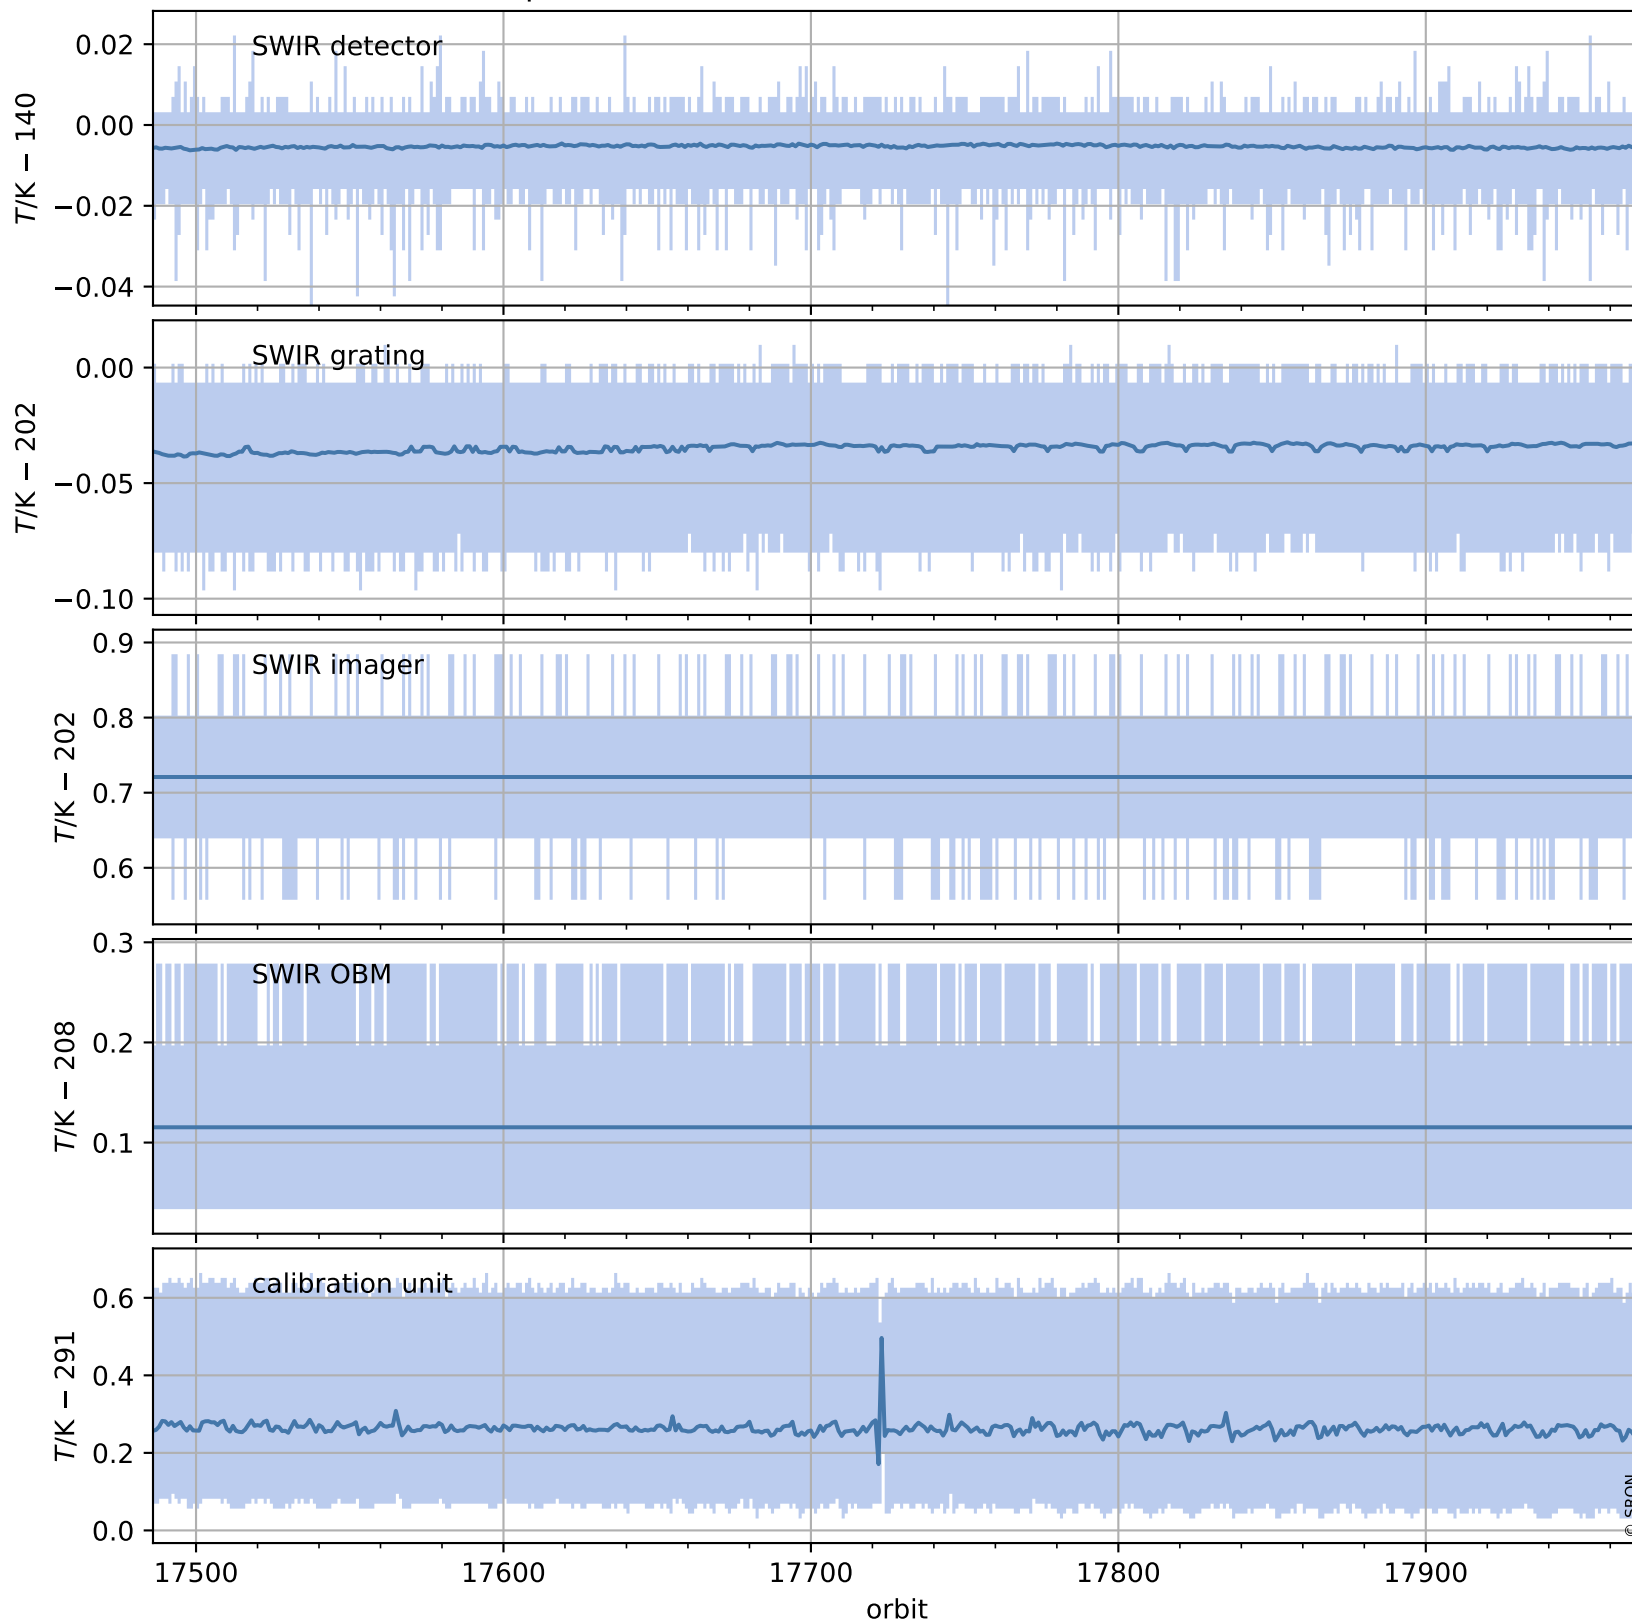

Tropomi SWIR housekeeping data

orbits : [17956, 17970]
coverage : 2021-04-01 / 2021-04-02
created : 2023-08-21T09:11:07

Temperature of sensors relevant for SWIR (one day)

Tropomi SWIR housekeeping data

orbits : [17486, 17970]
coverage : 2021-02-26 / 2021-04-02
created : 2023-08-21T09:11:07

Temperature of sensors relevant for SWIR (last month)

Tropomi SWIR housekeeping data

orbits : [17956, 17970]
coverage : 2021-04-01 / 2021-04-02
created : 2023-08-21T09:11:08

Current and duty cycle of 3 heaters relevant for SWIR (one day)

Tropomi SWIR housekeeping data

orbits : [17486, 17970]
coverage : 2021-02-26 / 2021-04-02
created : 2023-08-21T09:11:08

Current and duty cycle of 3 heaters relevant for SWIR (last month)

Tropomi SWIR housekeeping data

orbits : [17956, 17970]
coverage : 2021-04-01 / 2021-04-02
created : 2023-08-21T09:11:09

Temperature of sensors at the SWIR front-end electronics (one day)

Tropomi SWIR housekeeping data

orbits : [17486, 17970]
coverage : 2021-02-26 / 2021-04-02
created : 2023-08-21T09:11:09