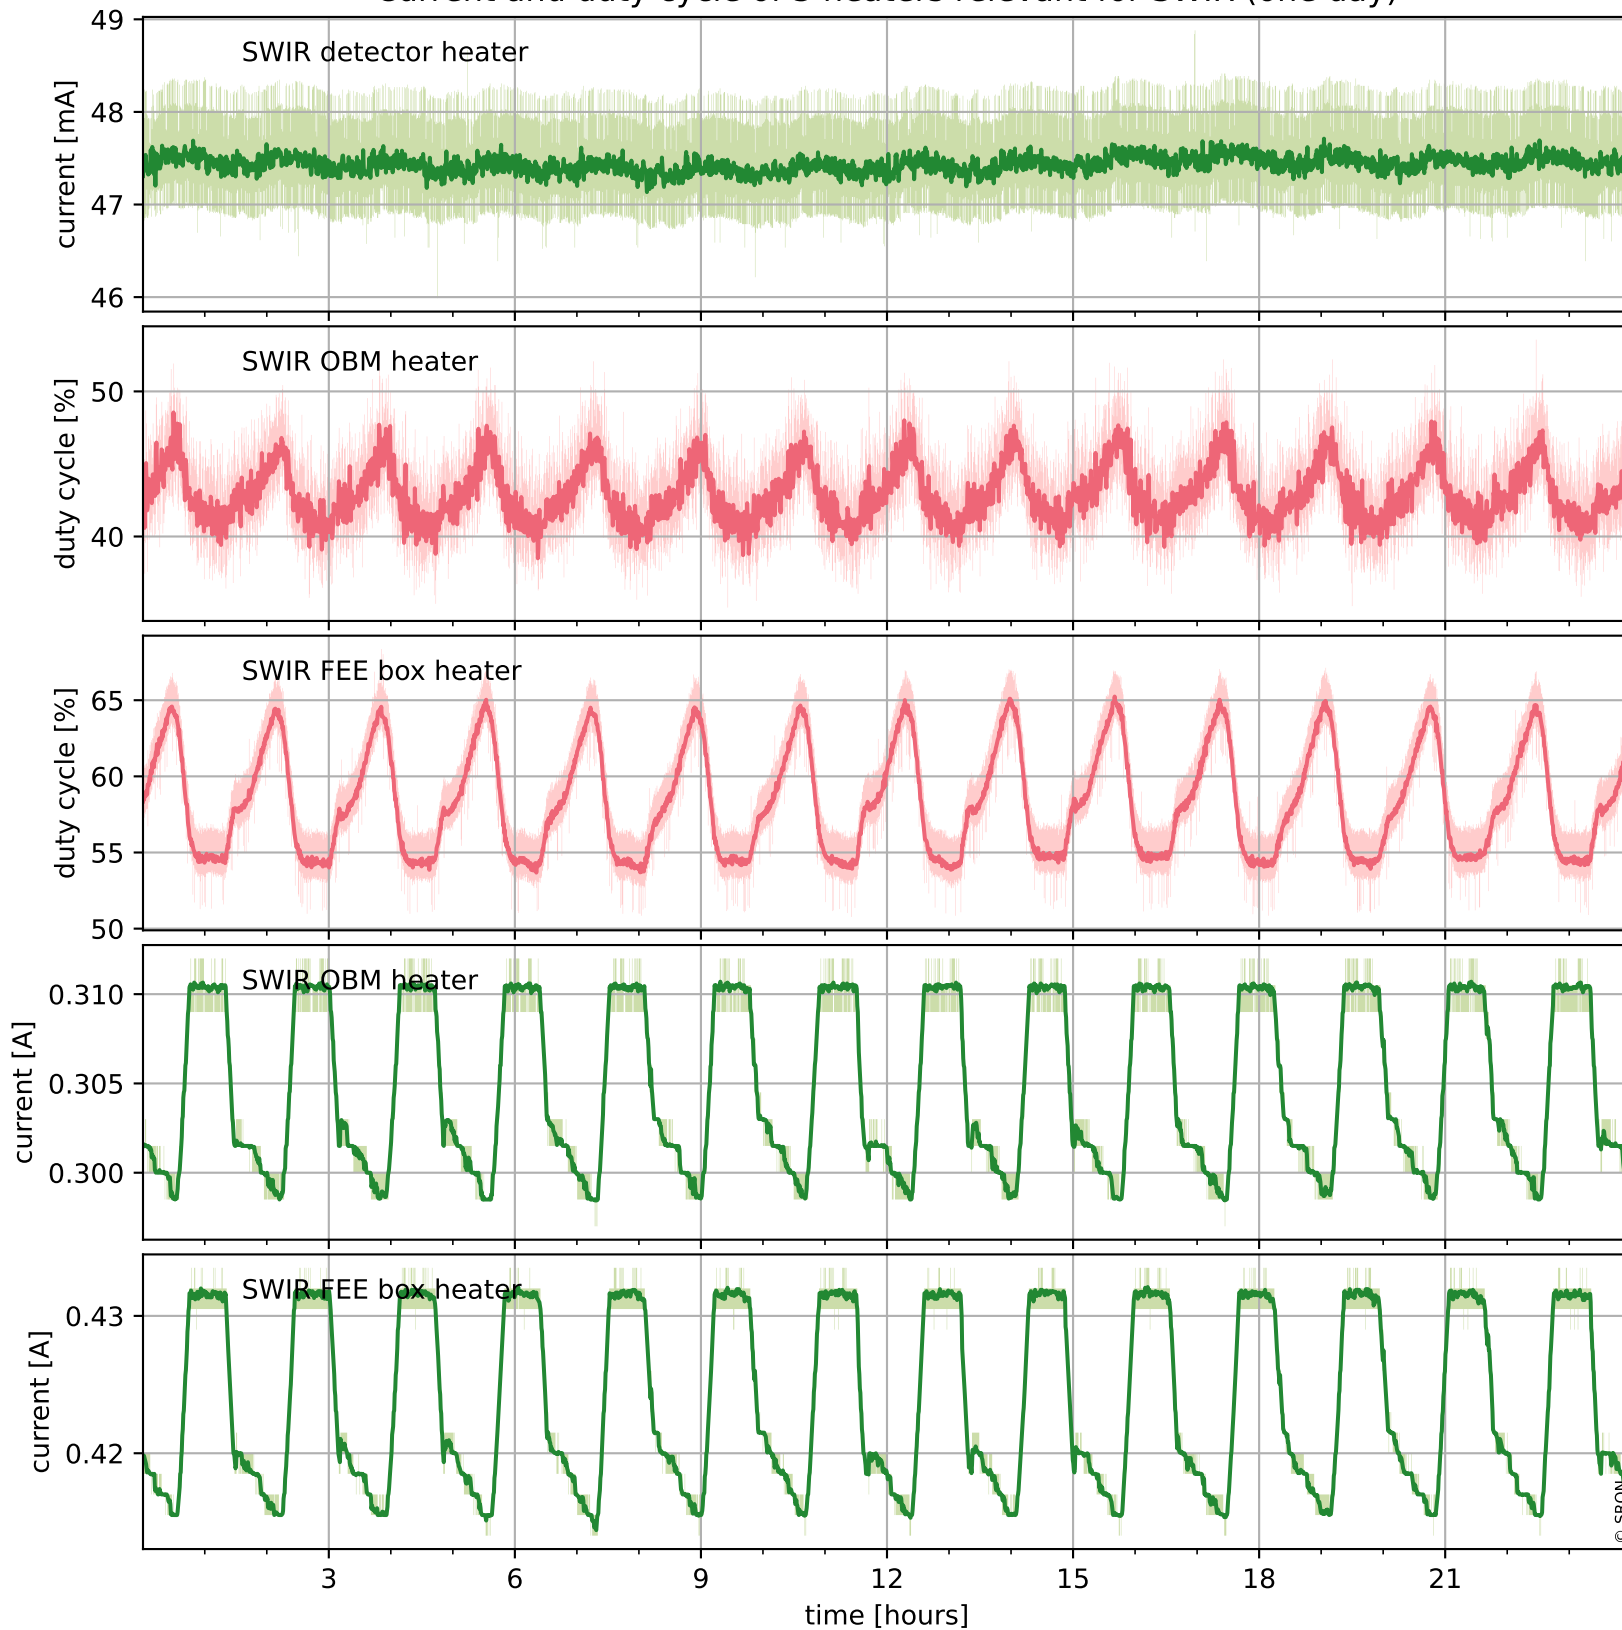

Tropomi SWIR housekeeping data

orbits : [17956, 17970]
coverage : 2021-04-01 / 2021-04-02
created : 2023-08-21T09:11:07

Temperature of sensors relevant for SWIR (one day)

Tropomi SWIR housekeeping data

orbits : [17486, 17970]
coverage : 2021-02-26 / 2021-04-02
created : 2023-08-21T09:11:07

Temperature of sensors relevant for SWIR (last month)

Tropomi SWIR housekeeping data

orbits : [17956, 17970]
coverage : 2021-04-01 / 2021-04-02
created : 2023-08-21T09:11:08

Current and duty cycle of 3 heaters relevant for SWIR (one day)

Tropomi SWIR housekeeping data

orbits : [17486, 17970]
coverage : 2021-02-26 / 2021-04-02
created : 2023-08-21T09:11:08

Current and duty cycle of 3 heaters relevant for SWIR (last month)

Tropomi SWIR housekeeping data