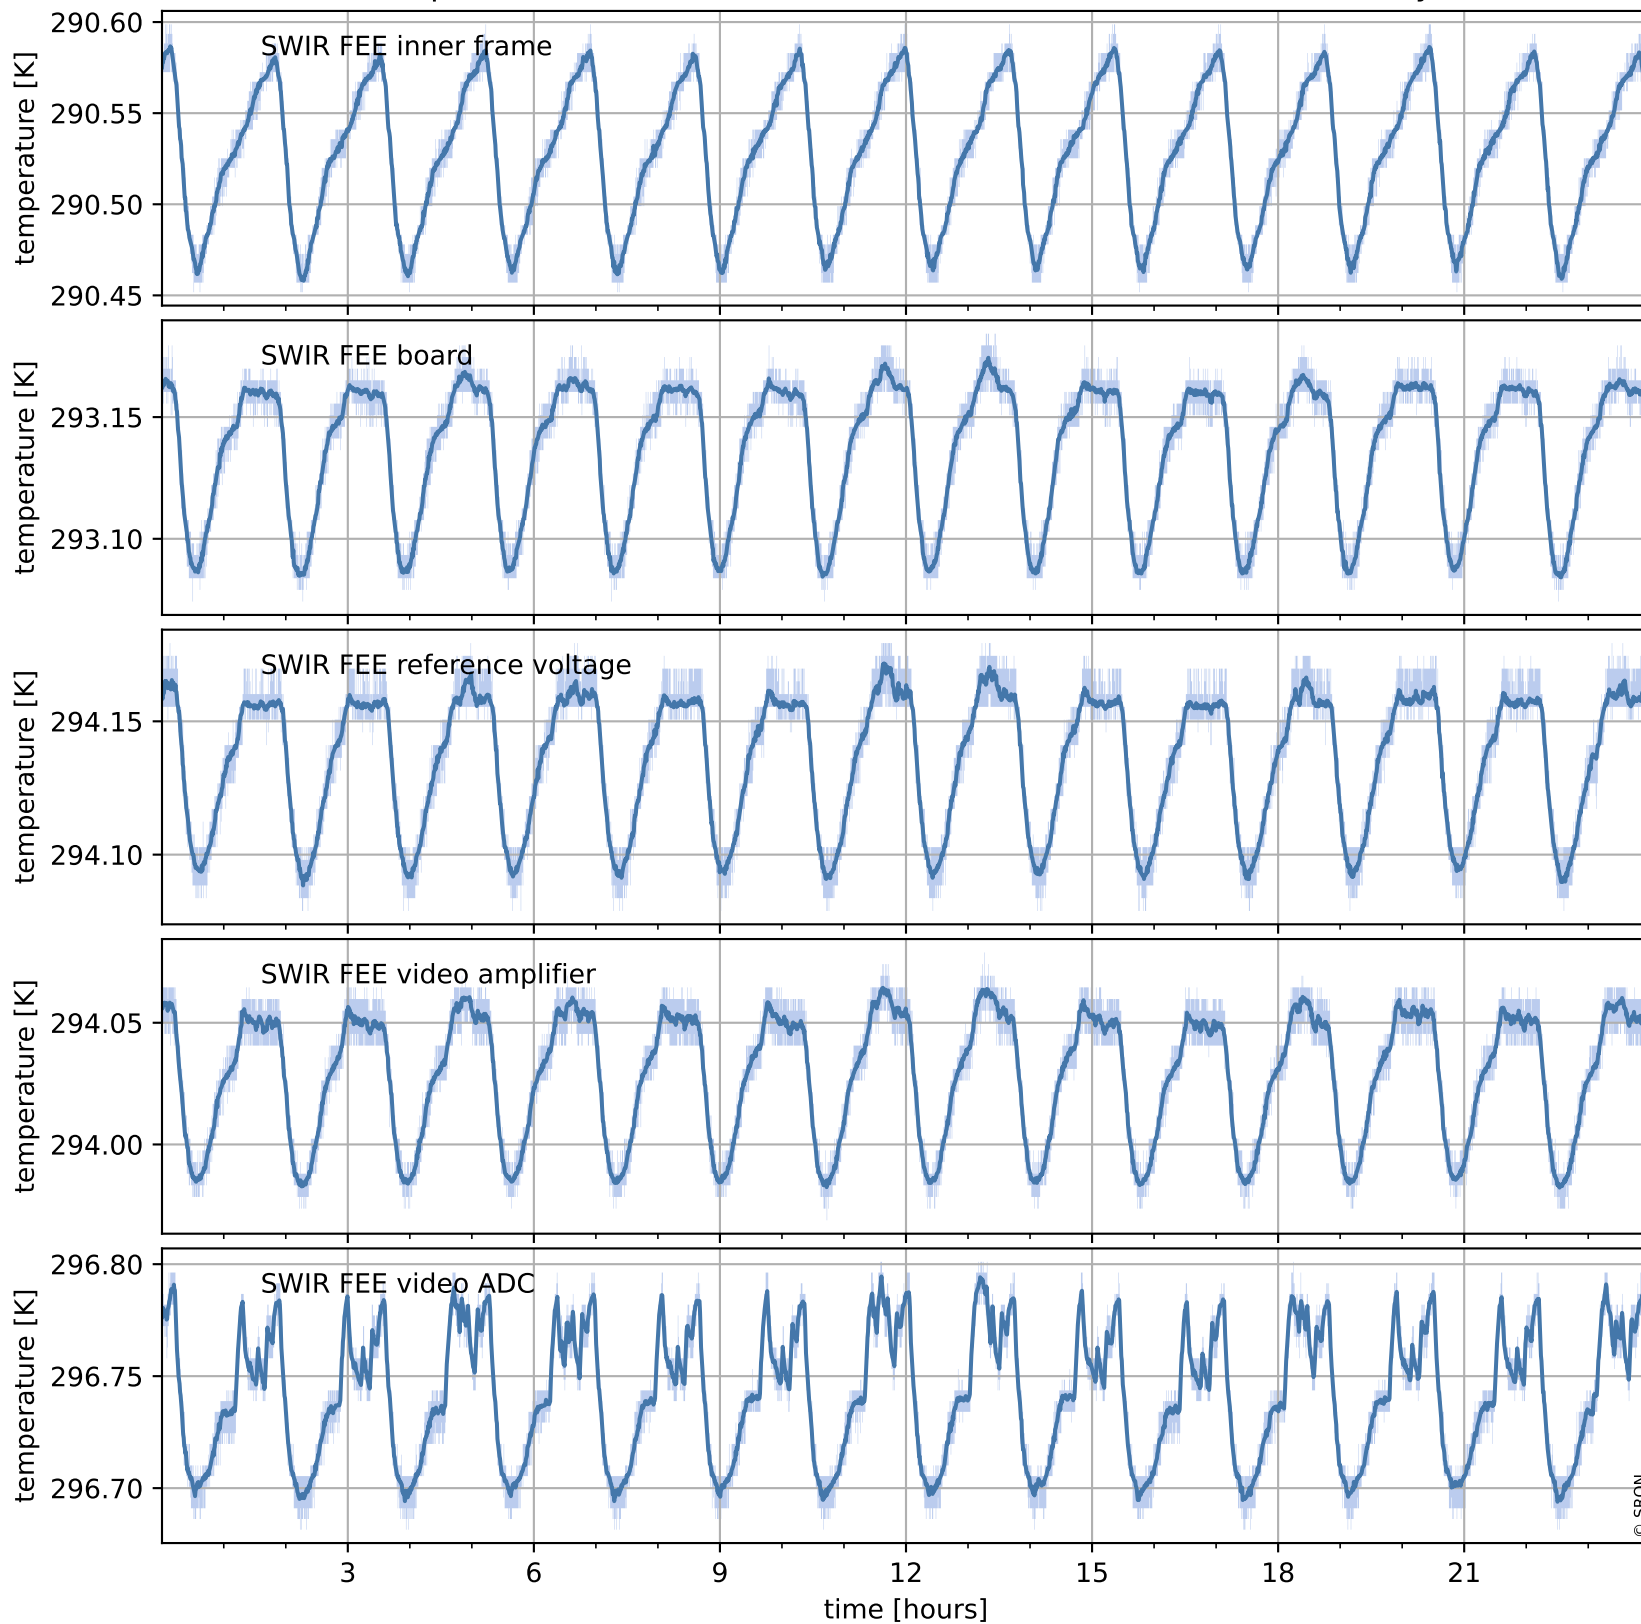

Tropomi SWIR housekeeping data

orbits : [17971, 17984]
coverage : 2021-04-02 / 2021-04-03
created : 2023-08-21T09:11:11

Temperature of sensors at the SWIR front-end electronics (one day)