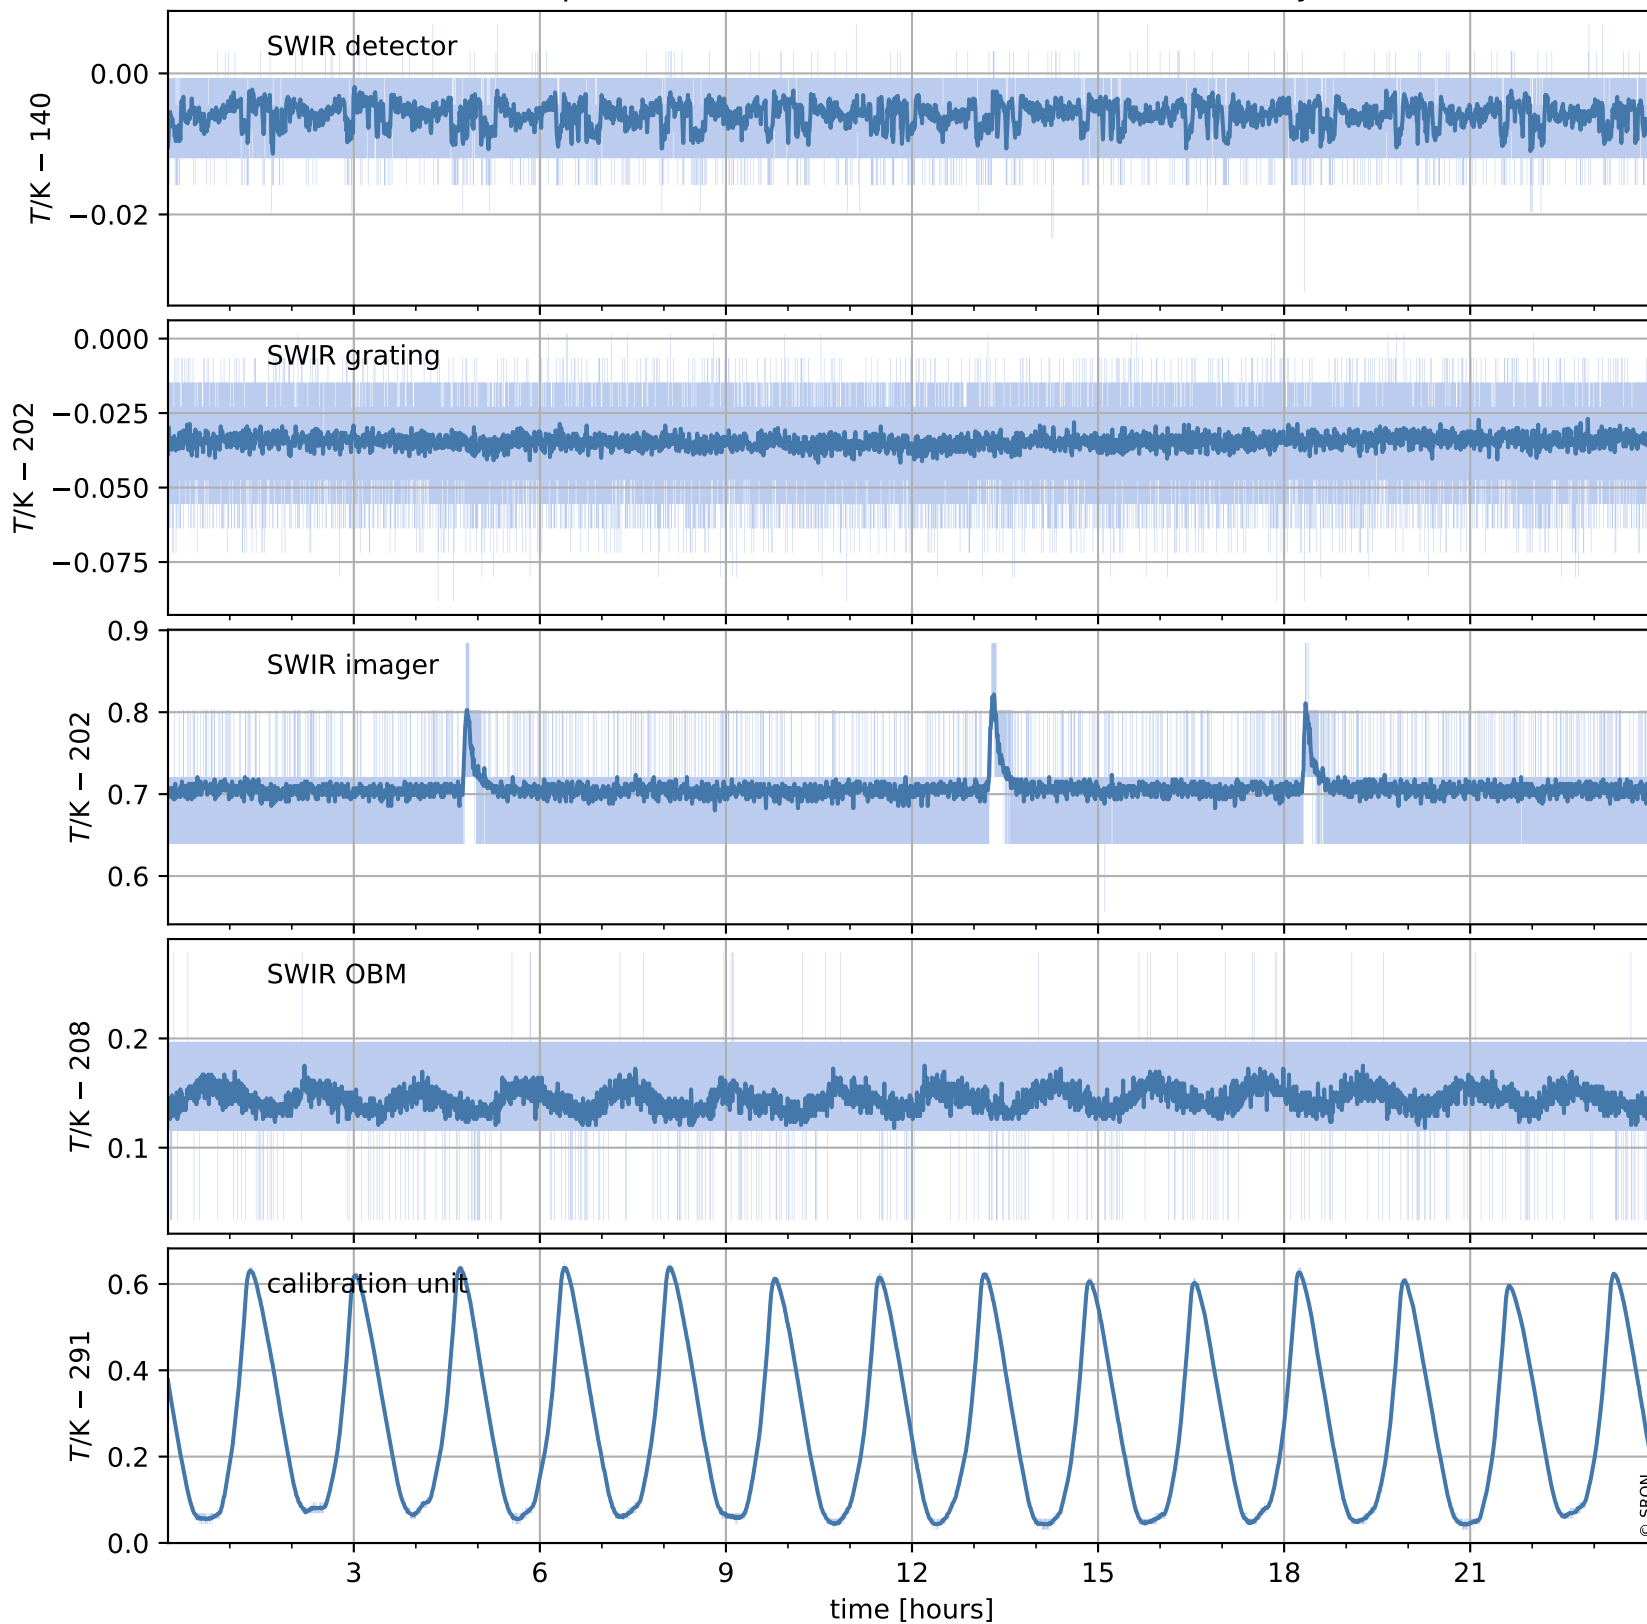

# Tropomi SWIR housekeeping data

orbits : [17971, 17984]  
coverage : 2021-04-02 / 2021-04-03  
created : 2023-08-21T09:11:10

## Temperature of sensors relevant for SWIR (one day)

## Temperature of sensors relevant for SWIR (last month)