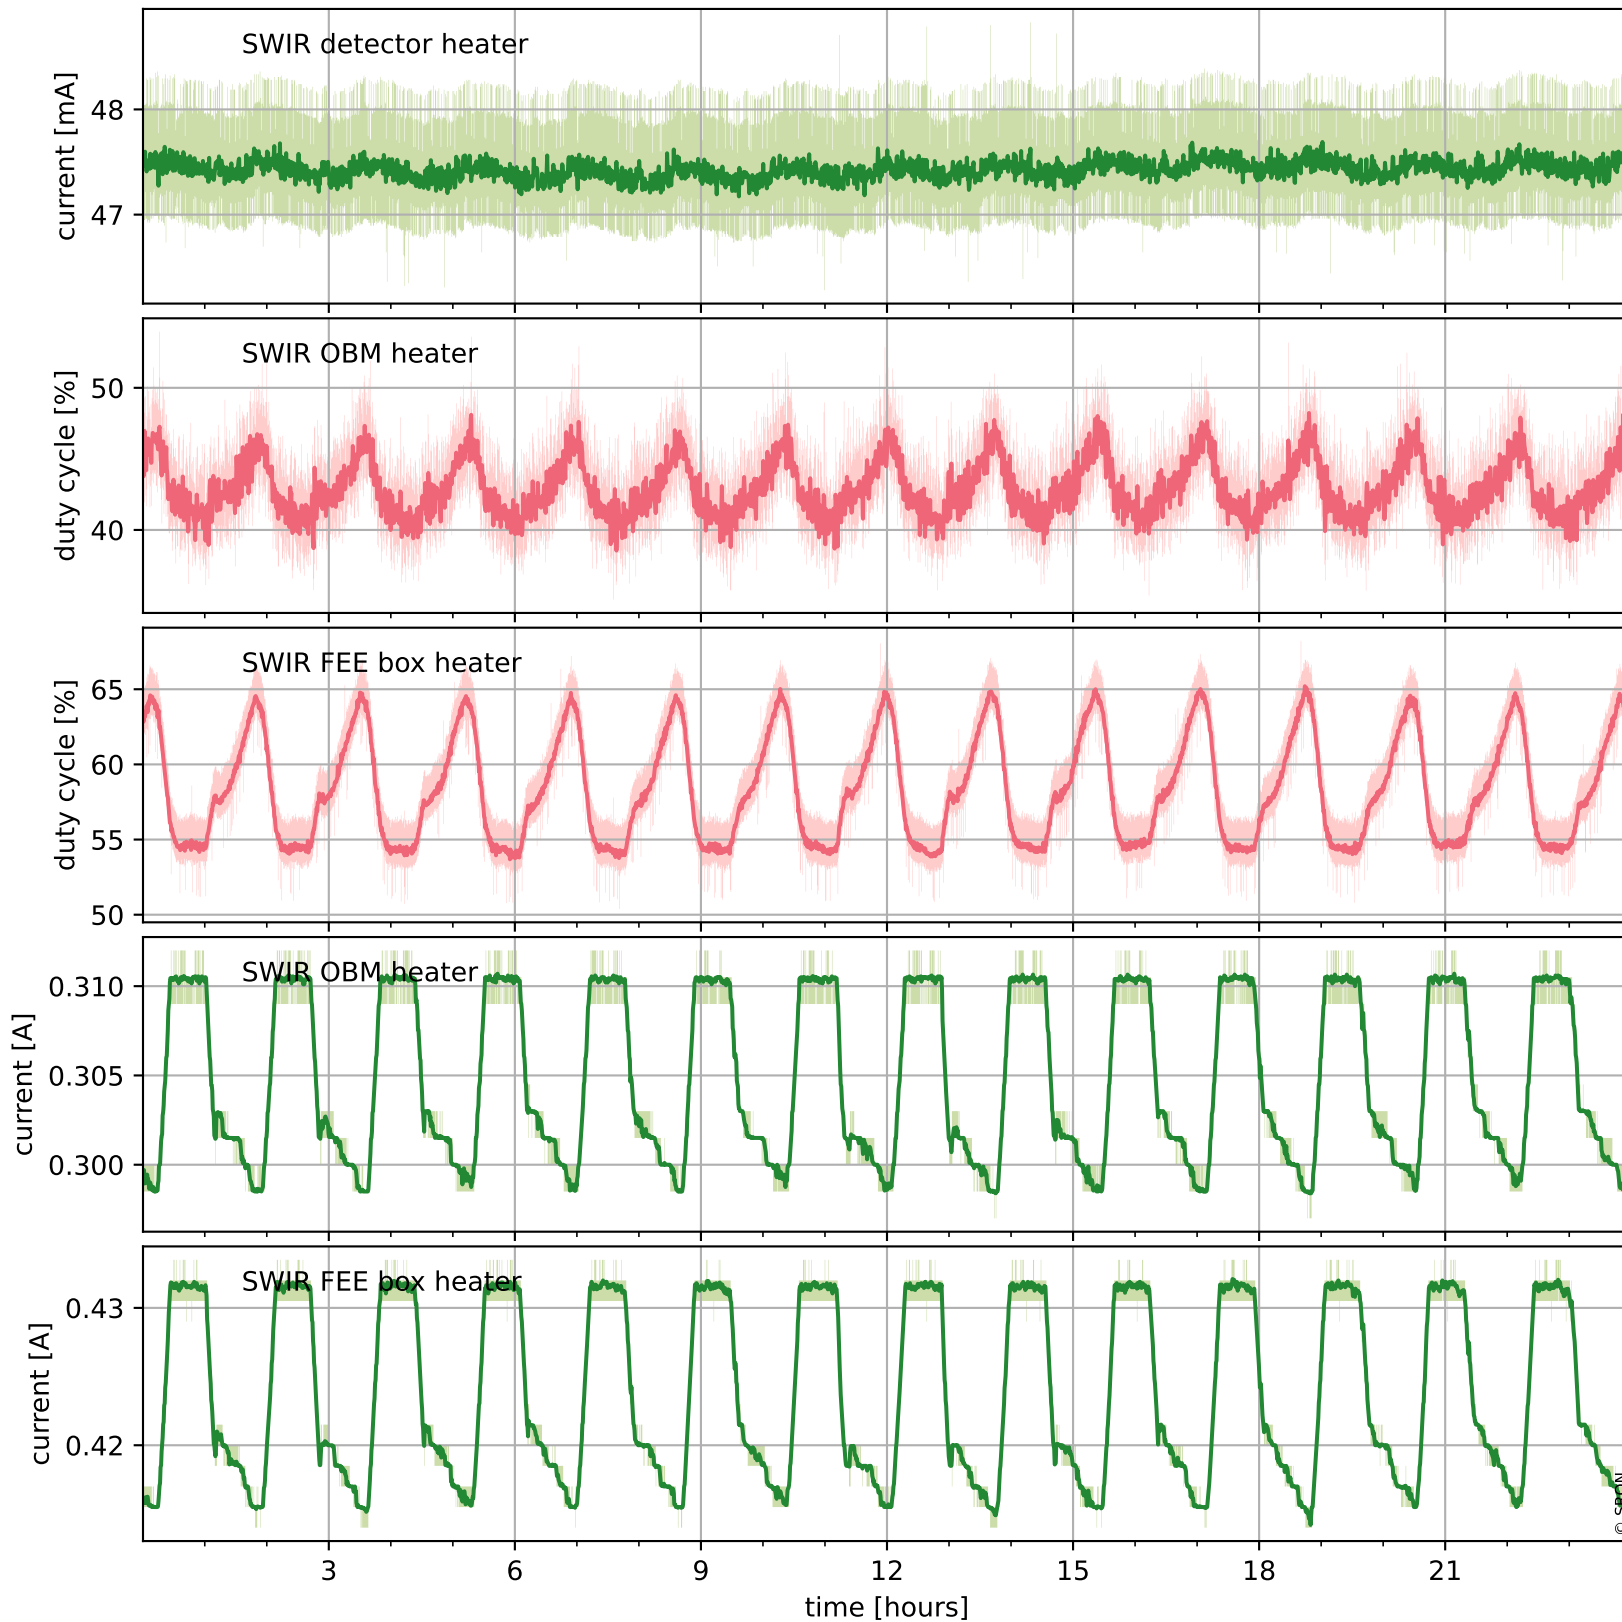

Tropomi SWIR housekeeping data

orbits : [17971, 17984]
coverage : 2021-04-02 / 2021-04-03
created : 2023-08-21T09:11:10

Current and duty cycle of 3 heaters relevant for SWIR (one day)