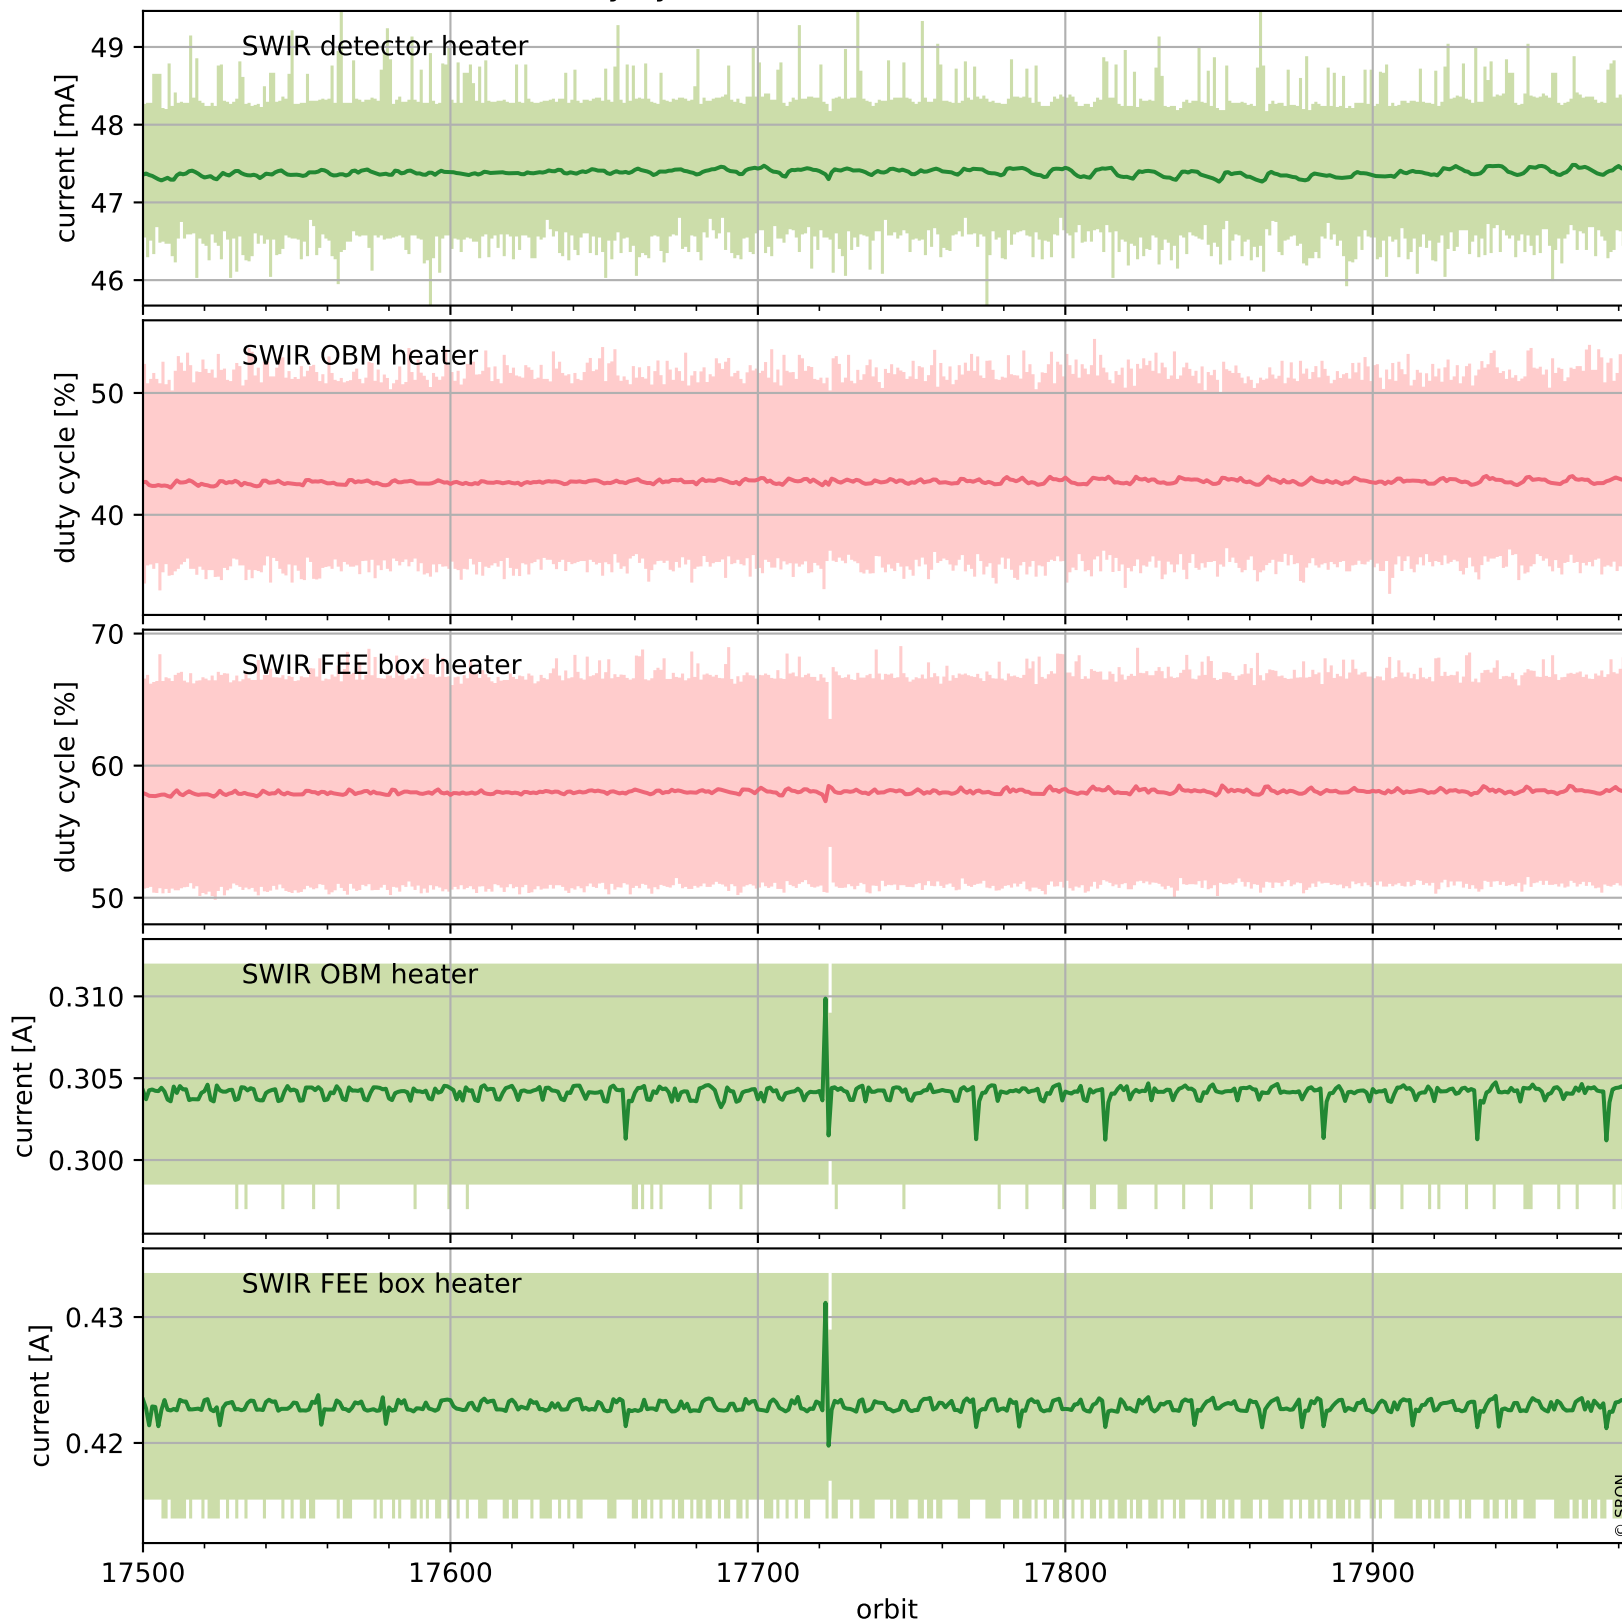

Tropomi SWIR housekeeping data

orbits : [17500, 17984]
coverage : 2021-02-27 / 2021-04-03
created : 2023-08-21T09:11:11

Current and duty cycle of 3 heaters relevant for SWIR (last month)