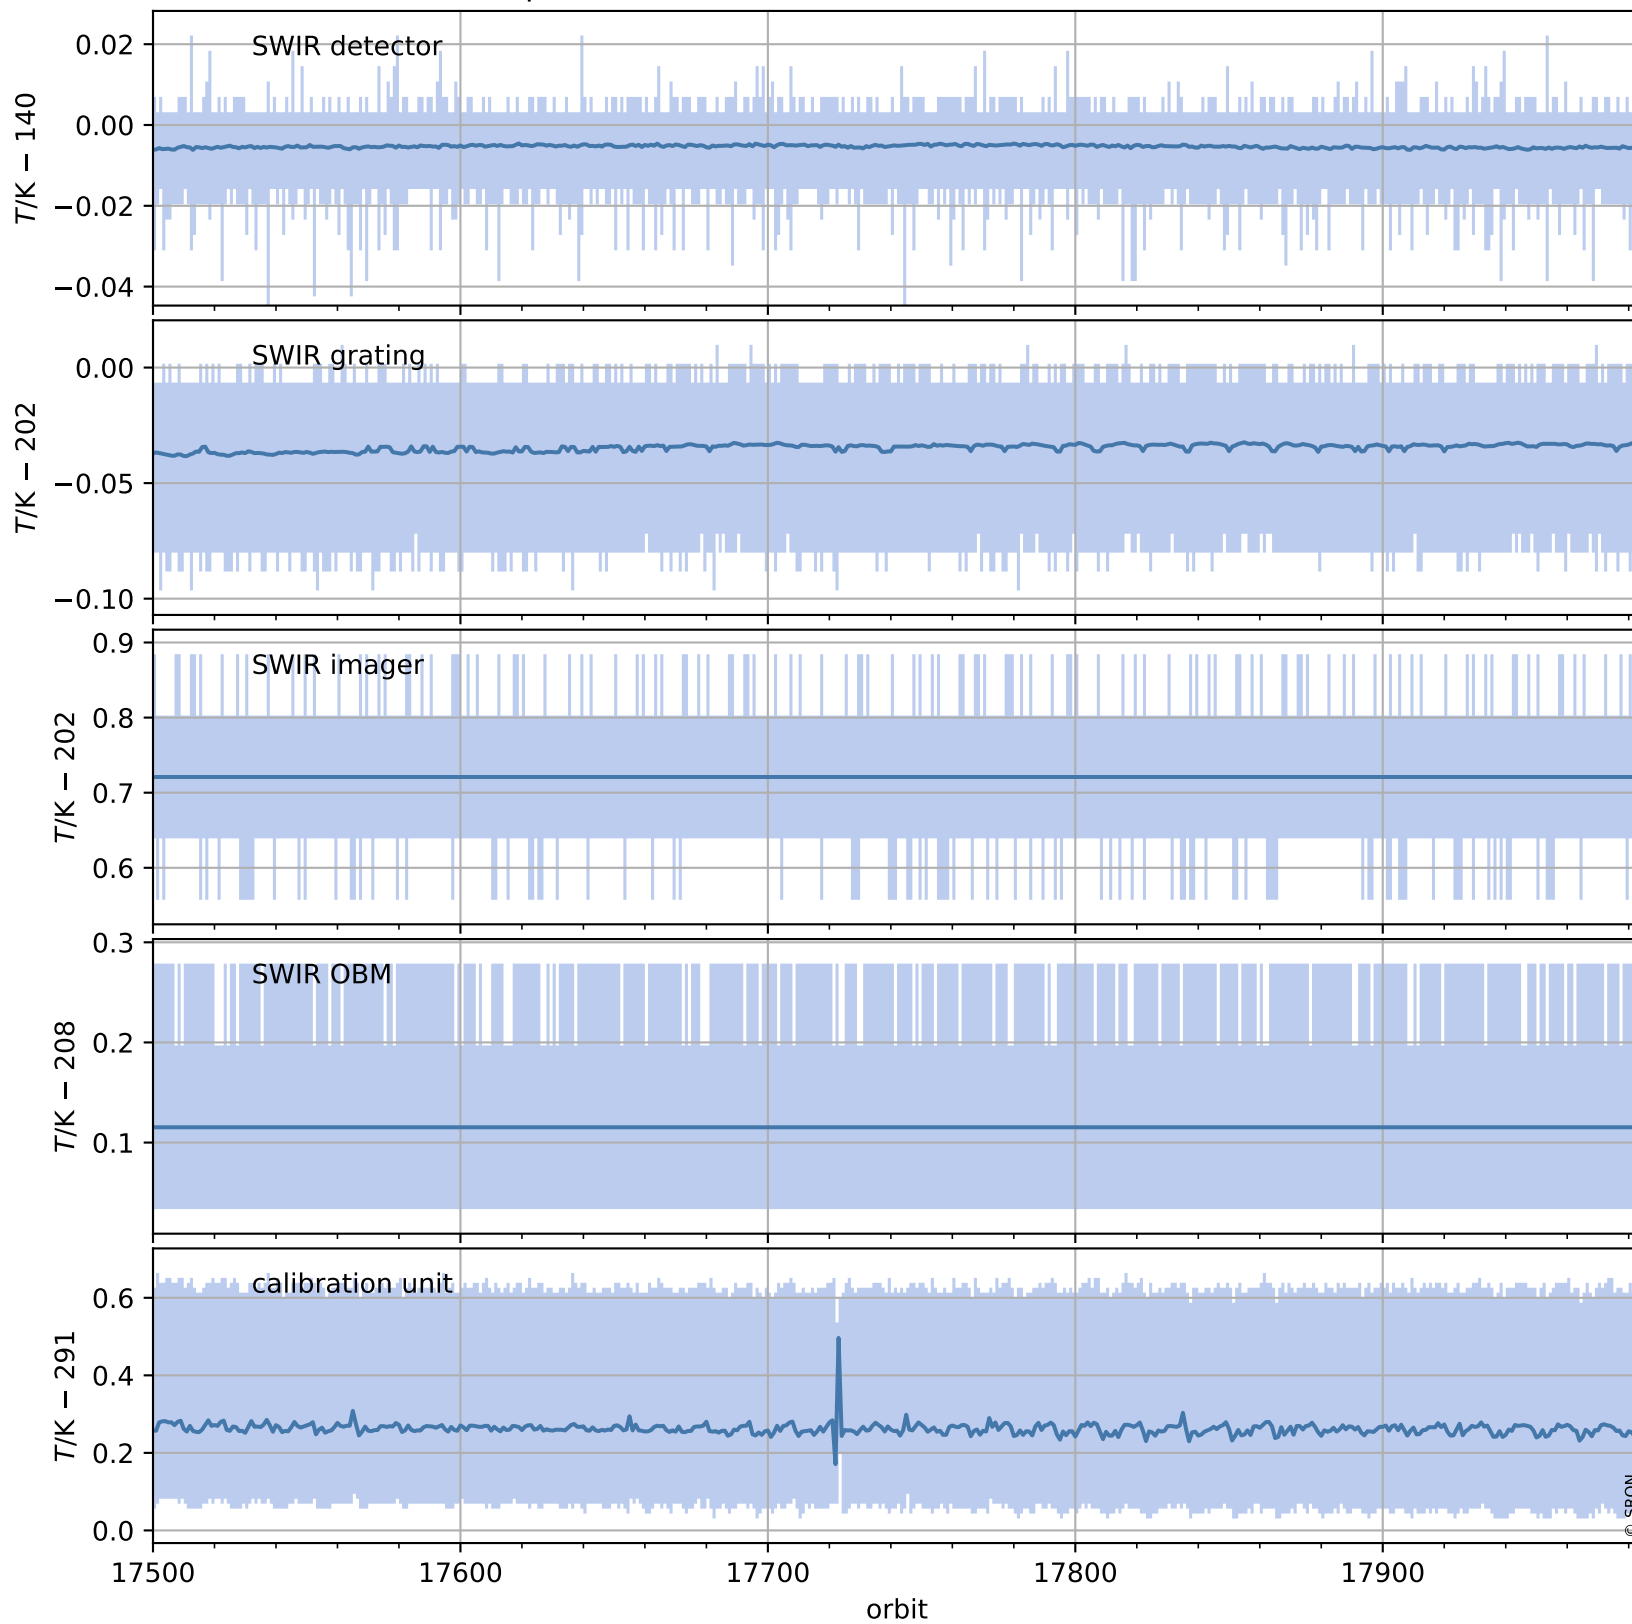

# Tropomi SWIR housekeeping data

orbits : [17971, 17984]  
coverage : 2021-04-02 / 2021-04-03  
created : 2023-08-21T09:11:10

## Temperature of sensors relevant for SWIR (one day)

# Tropomi SWIR housekeeping data

orbits : [17500, 17984]  
coverage : 2021-02-27 / 2021-04-03  
created : 2023-08-21T09:11:10

## Temperature of sensors relevant for SWIR (last month)