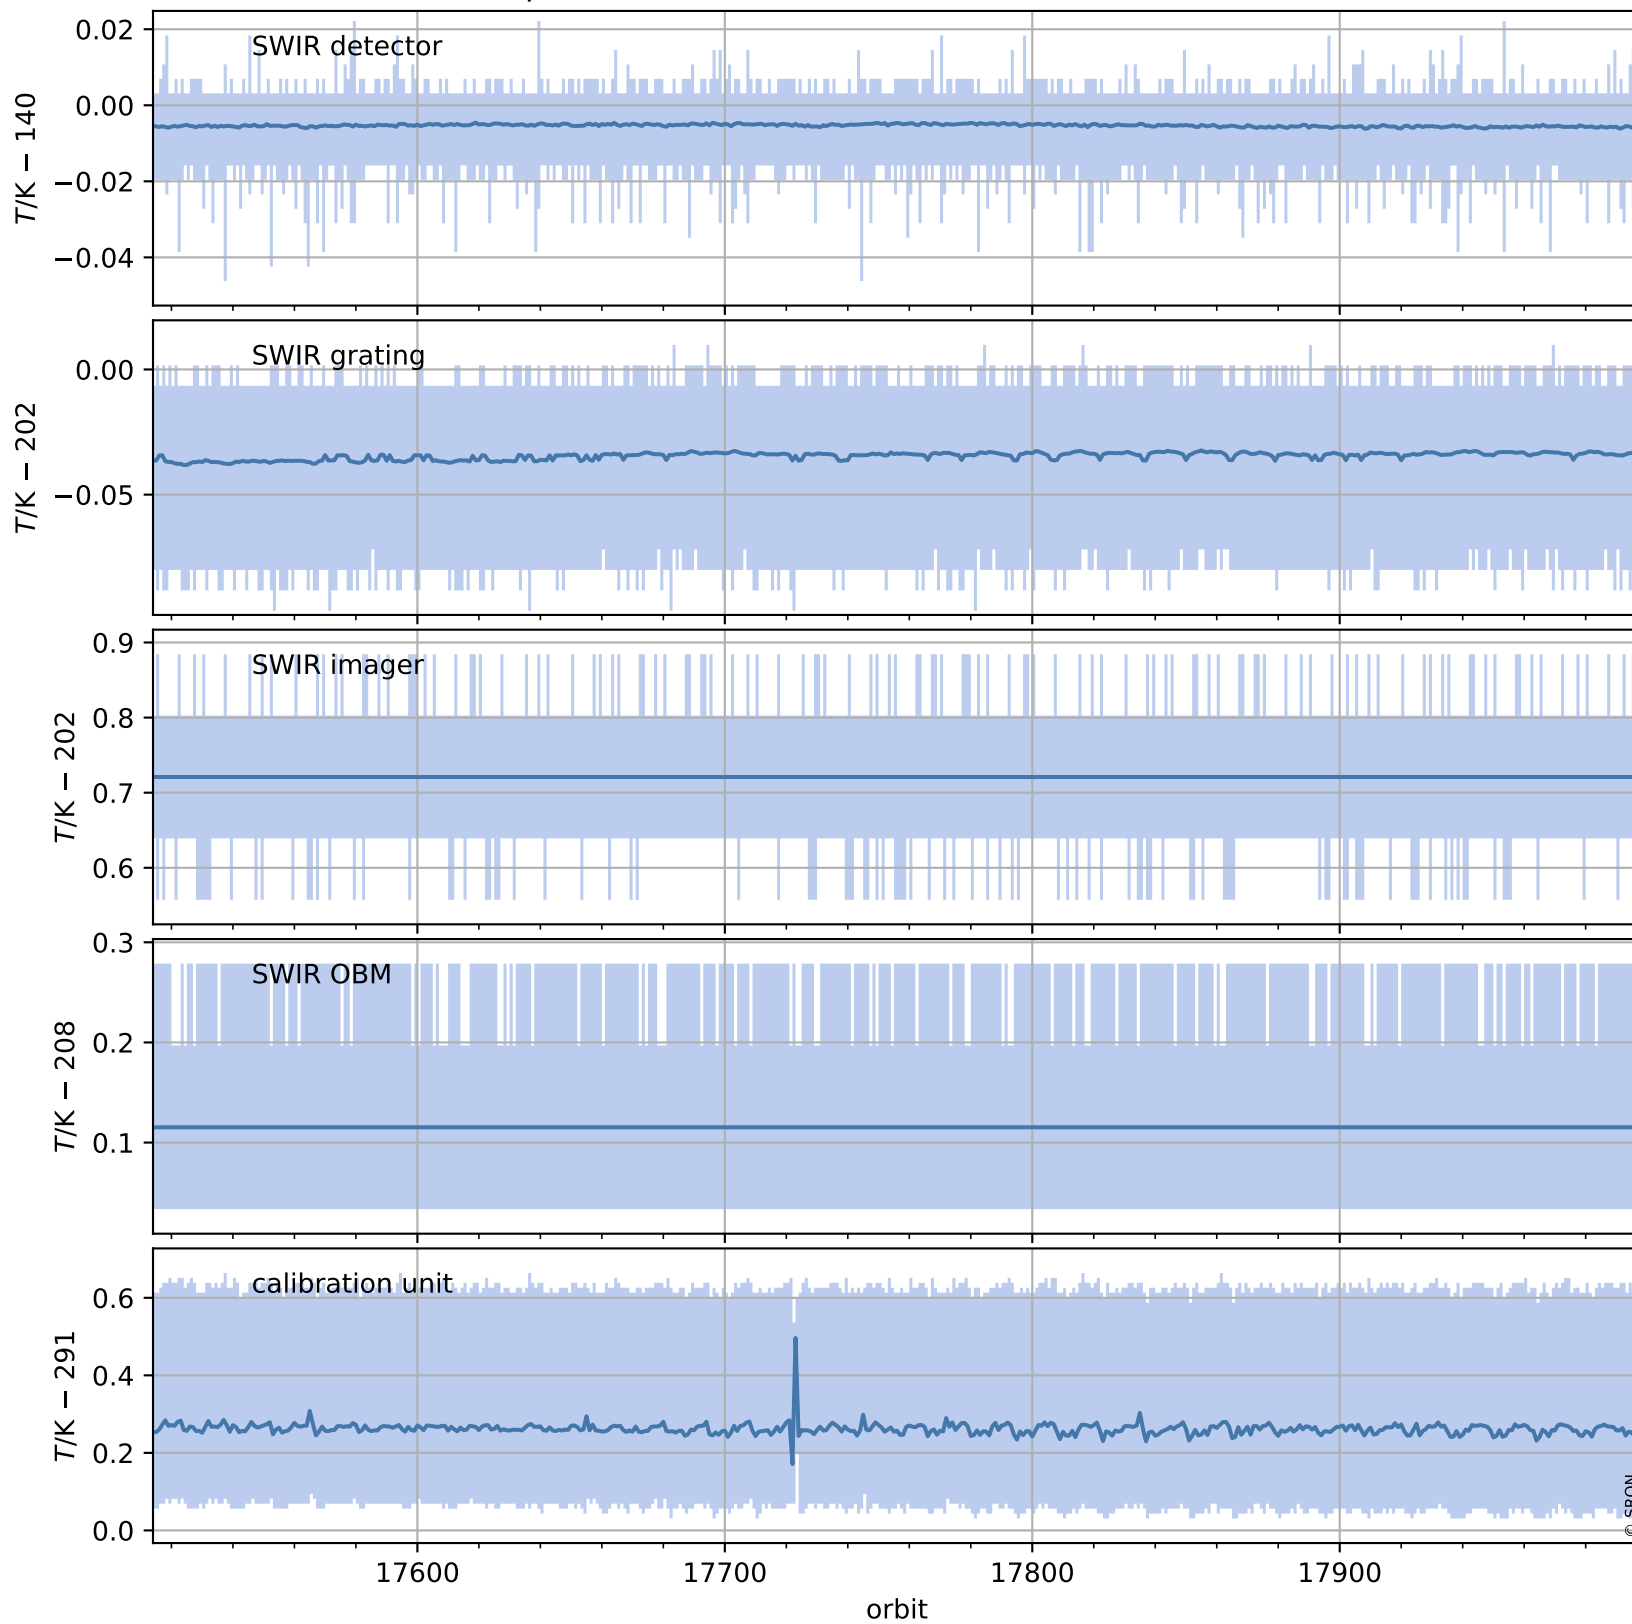

# Tropomi SWIR housekeeping data

orbits : [17985, 17998]  
coverage : 2021-04-03 / 2021-04-04  
created : 2023-08-21T09:11:12

## Temperature of sensors relevant for SWIR (one day)

# Tropomi SWIR housekeeping data

orbits : [17514, 17998]  
coverage : 2021-02-28 / 2021-04-04  
created : 2023-08-21T09:11:12

## Temperature of sensors relevant for SWIR (last month)