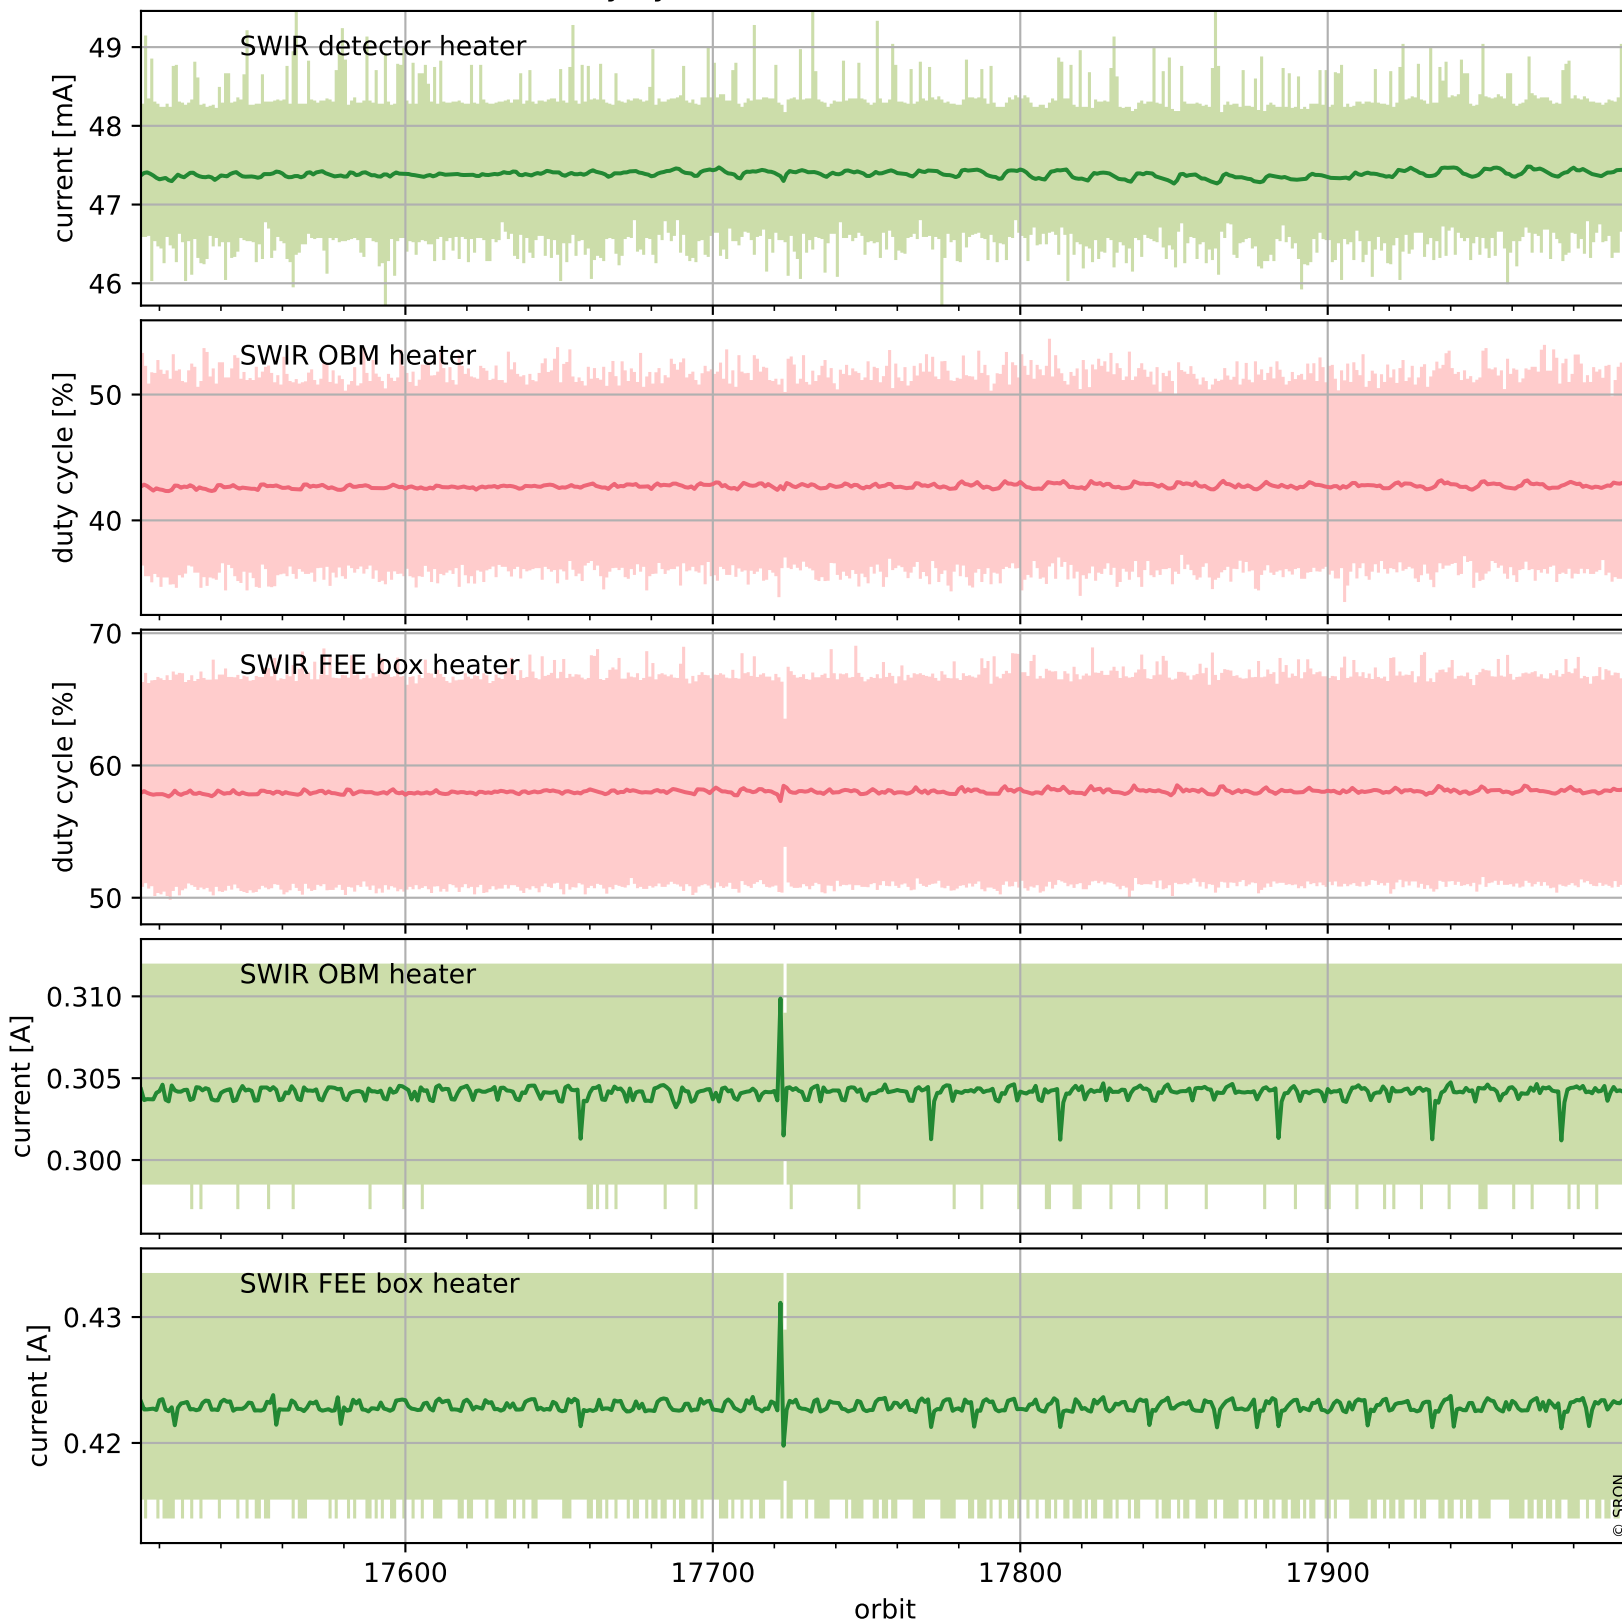

Tropomi SWIR housekeeping data

orbits : [17514, 17998]
coverage : 2021-02-28 / 2021-04-04
created : 2023-08-21T09:11:13

Current and duty cycle of 3 heaters relevant for SWIR (last month)