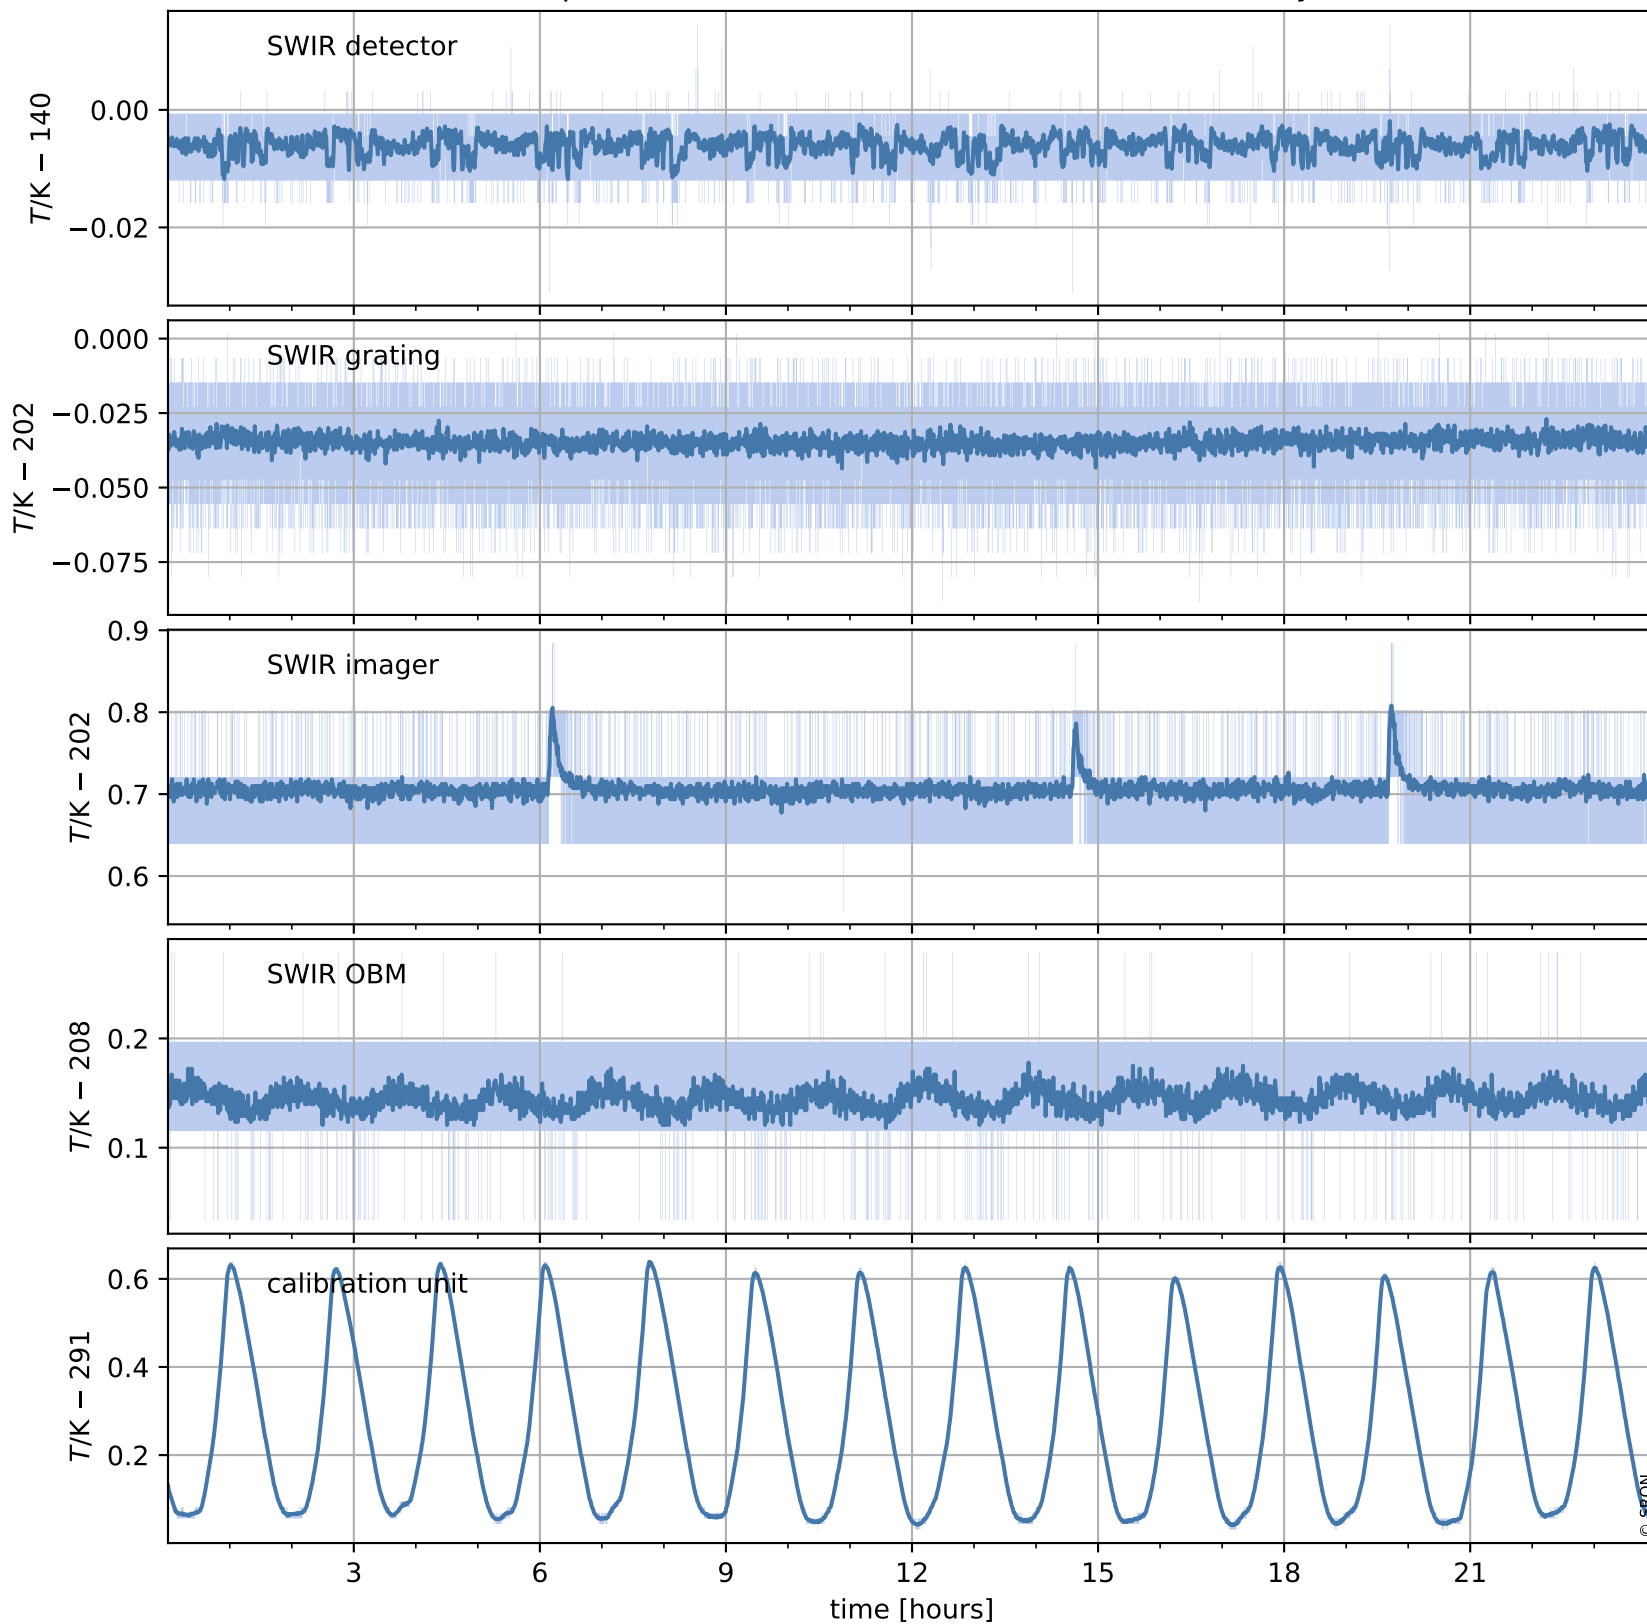

# Tropomi SWIR housekeeping data

orbits : [17985, 17998]  
coverage : 2021-04-03 / 2021-04-04  
created : 2023-08-21T09:11:12

## Temperature of sensors relevant for SWIR (one day)

## Temperature of sensors relevant for SWIR (last month)