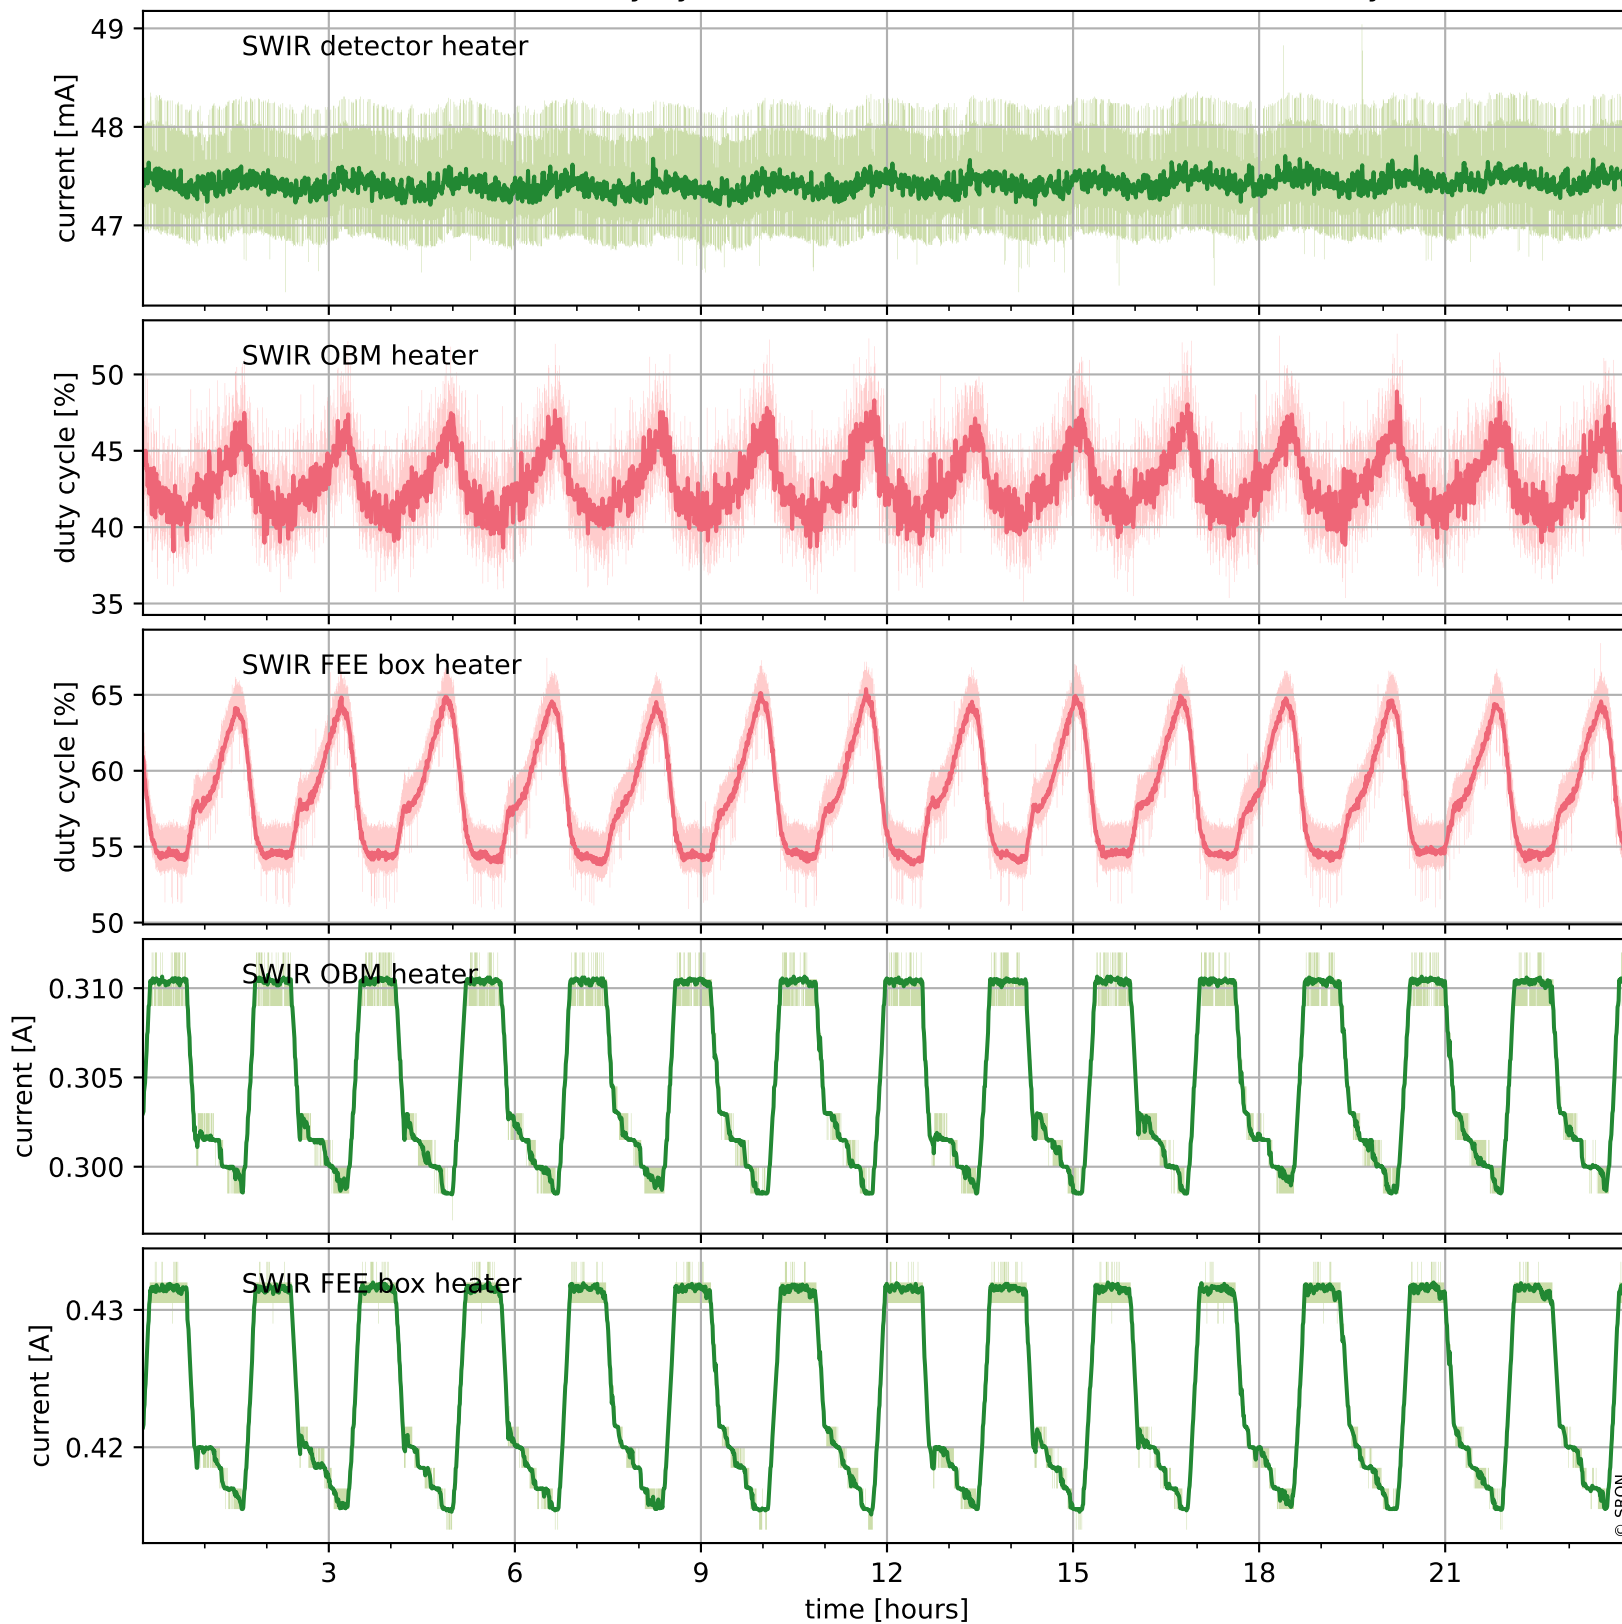

Tropomi SWIR housekeeping data

orbits : [17985, 17998]
coverage : 2021-04-03 / 2021-04-04
created : 2023-08-21T09:11:12

Current and duty cycle of 3 heaters relevant for SWIR (one day)