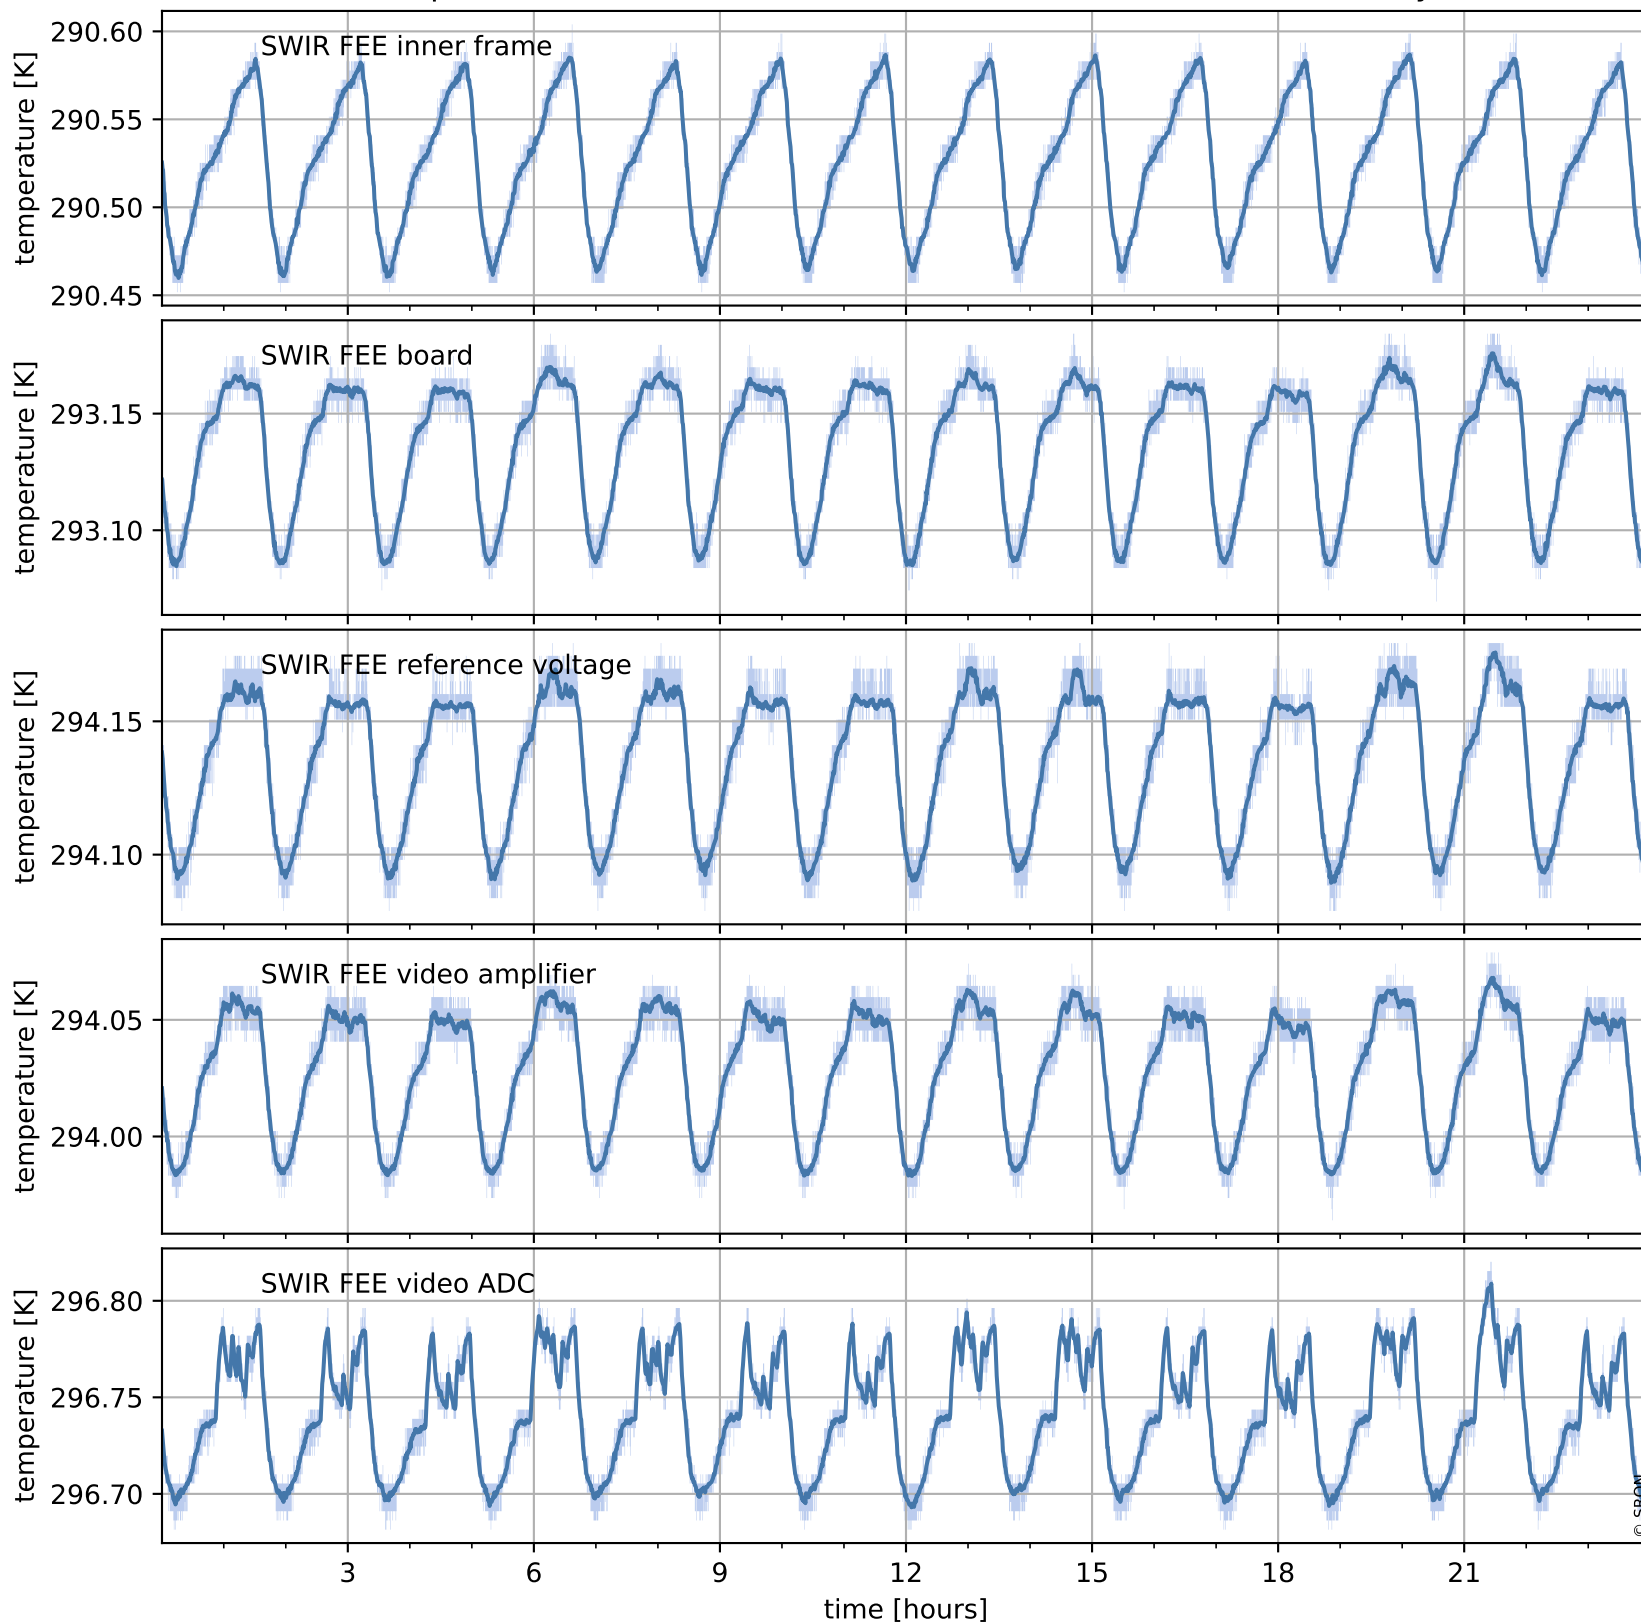

Tropomi SWIR housekeeping data

orbits : [17985, 17998]
coverage : 2021-04-03 / 2021-04-04
created : 2023-08-21T09:11:13

Temperature of sensors at the SWIR front-end electronics (one day)