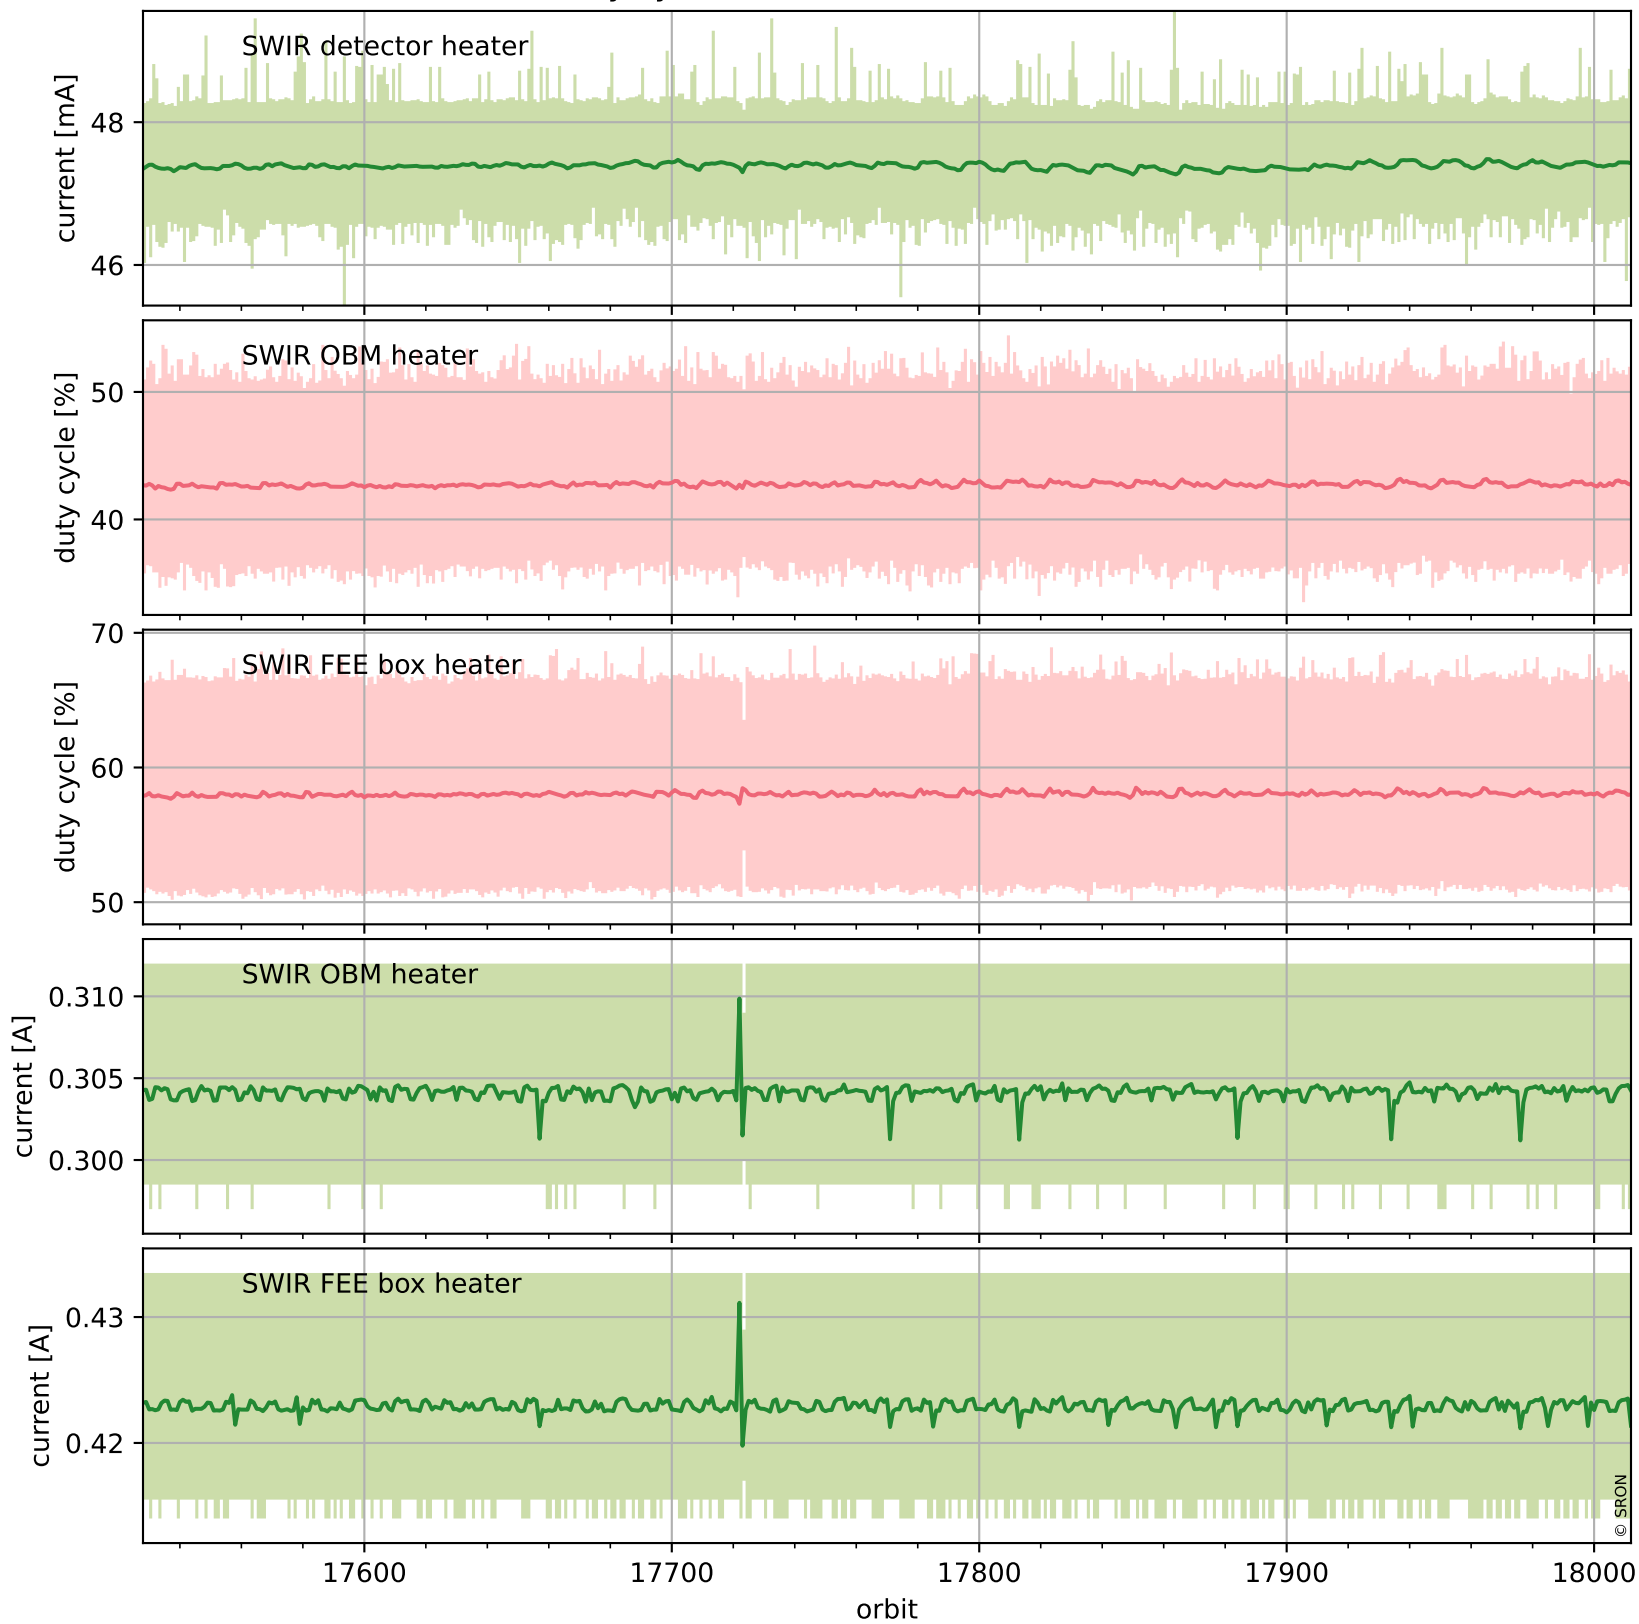

Tropomi SWIR housekeeping data

orbits : [17528, 18012]
coverage : 2021-03-01 / 2021-04-05
created : 2023-08-21T09:11:15

Current and duty cycle of 3 heaters relevant for SWIR (last month)