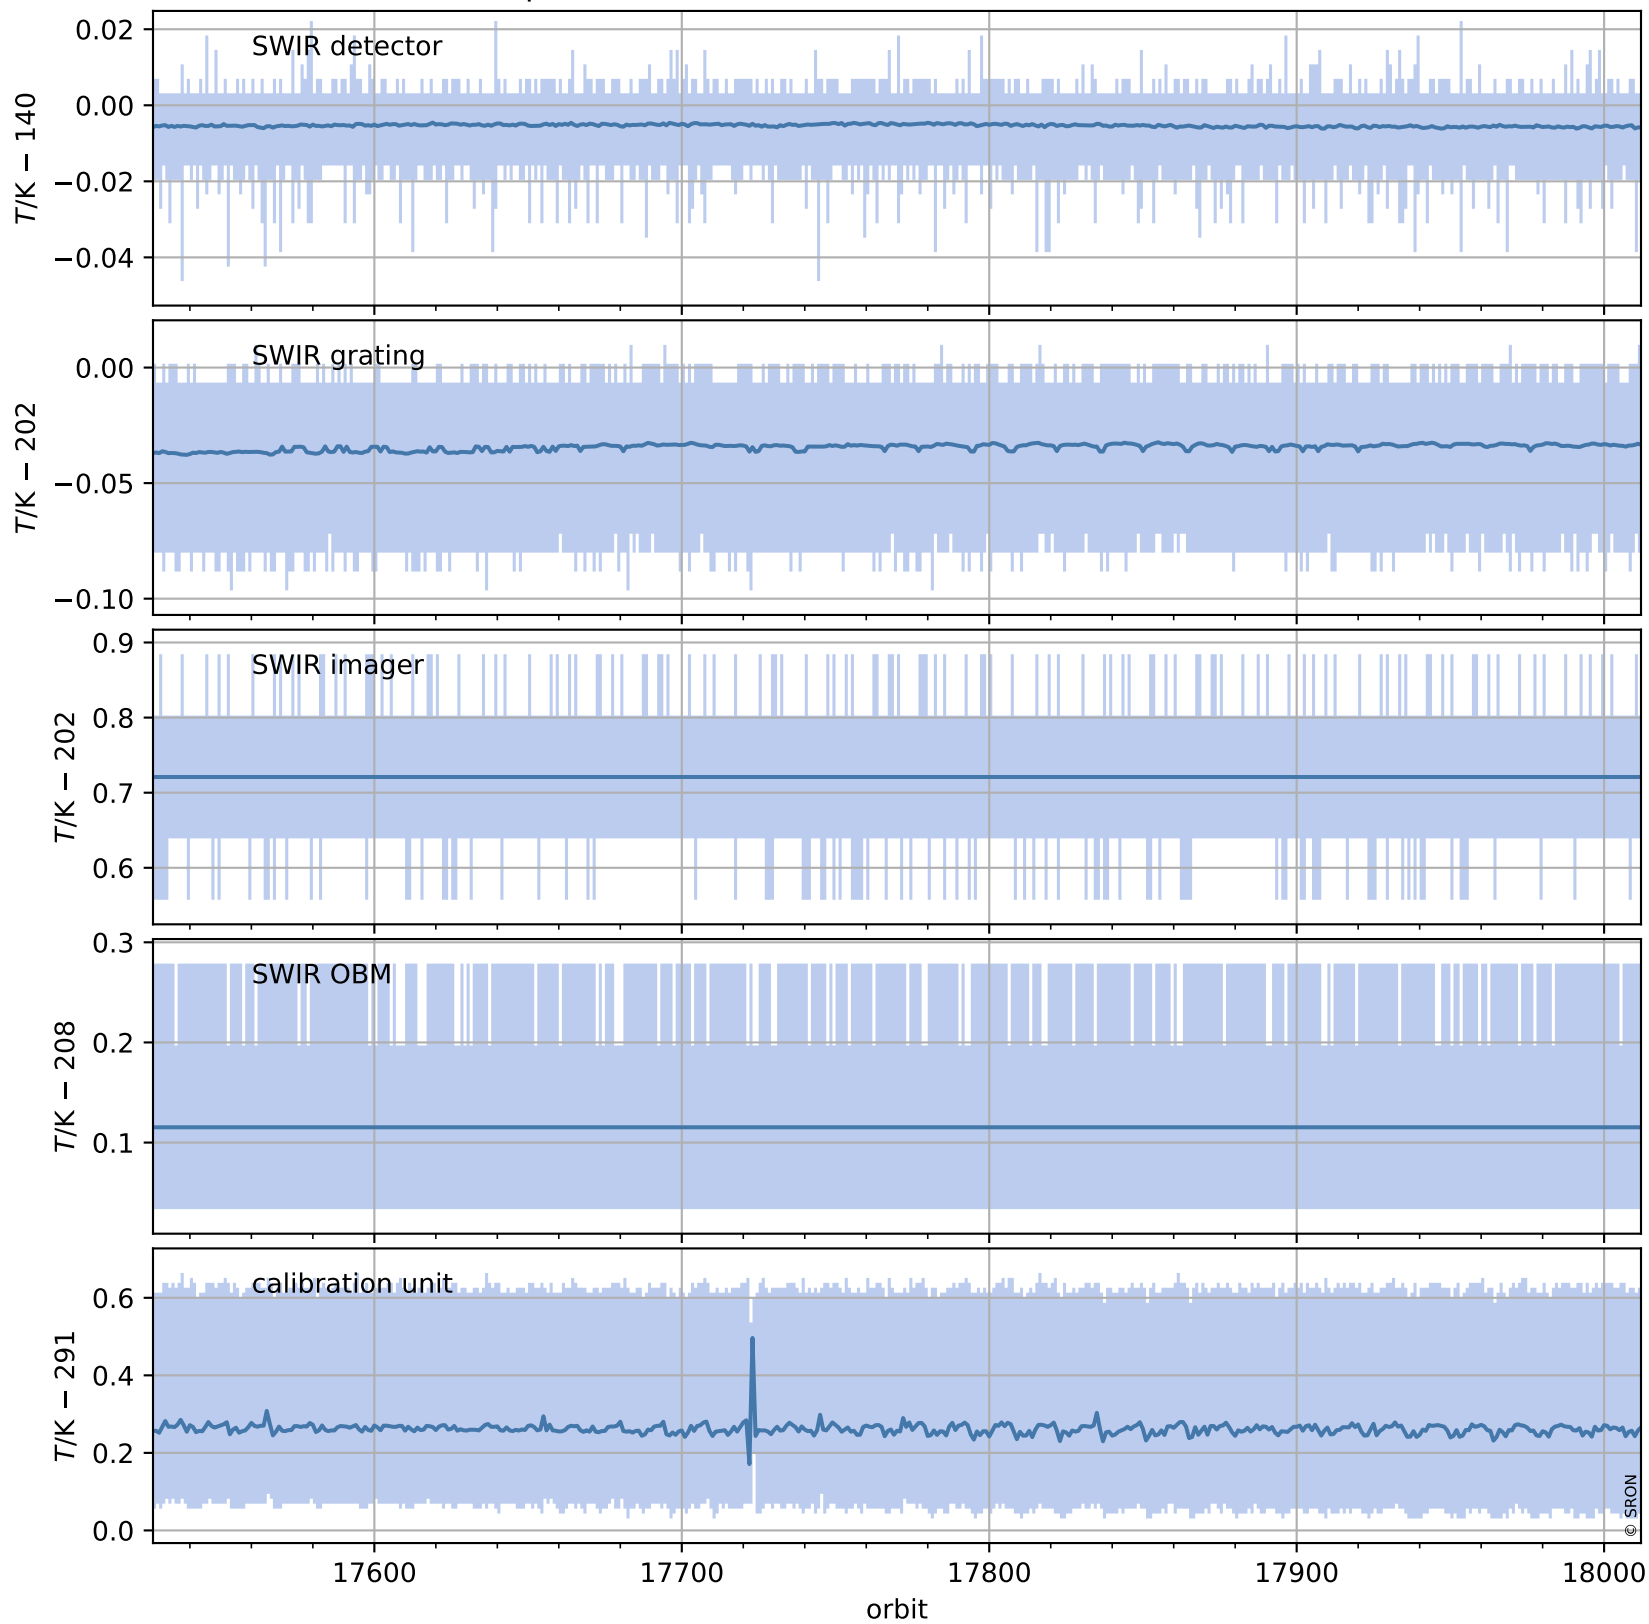

# Tropomi SWIR housekeeping data

orbits : [17999, 18012]  
coverage : 2021-04-04 / 2021-04-05  
created : 2023-08-21T09:11:14

## Temperature of sensors relevant for SWIR (one day)

# Tropomi SWIR housekeeping data

orbits : [17528, 18012]  
coverage : 2021-03-01 / 2021-04-05  
created : 2023-08-21T09:11:14

## Temperature of sensors relevant for SWIR (last month)