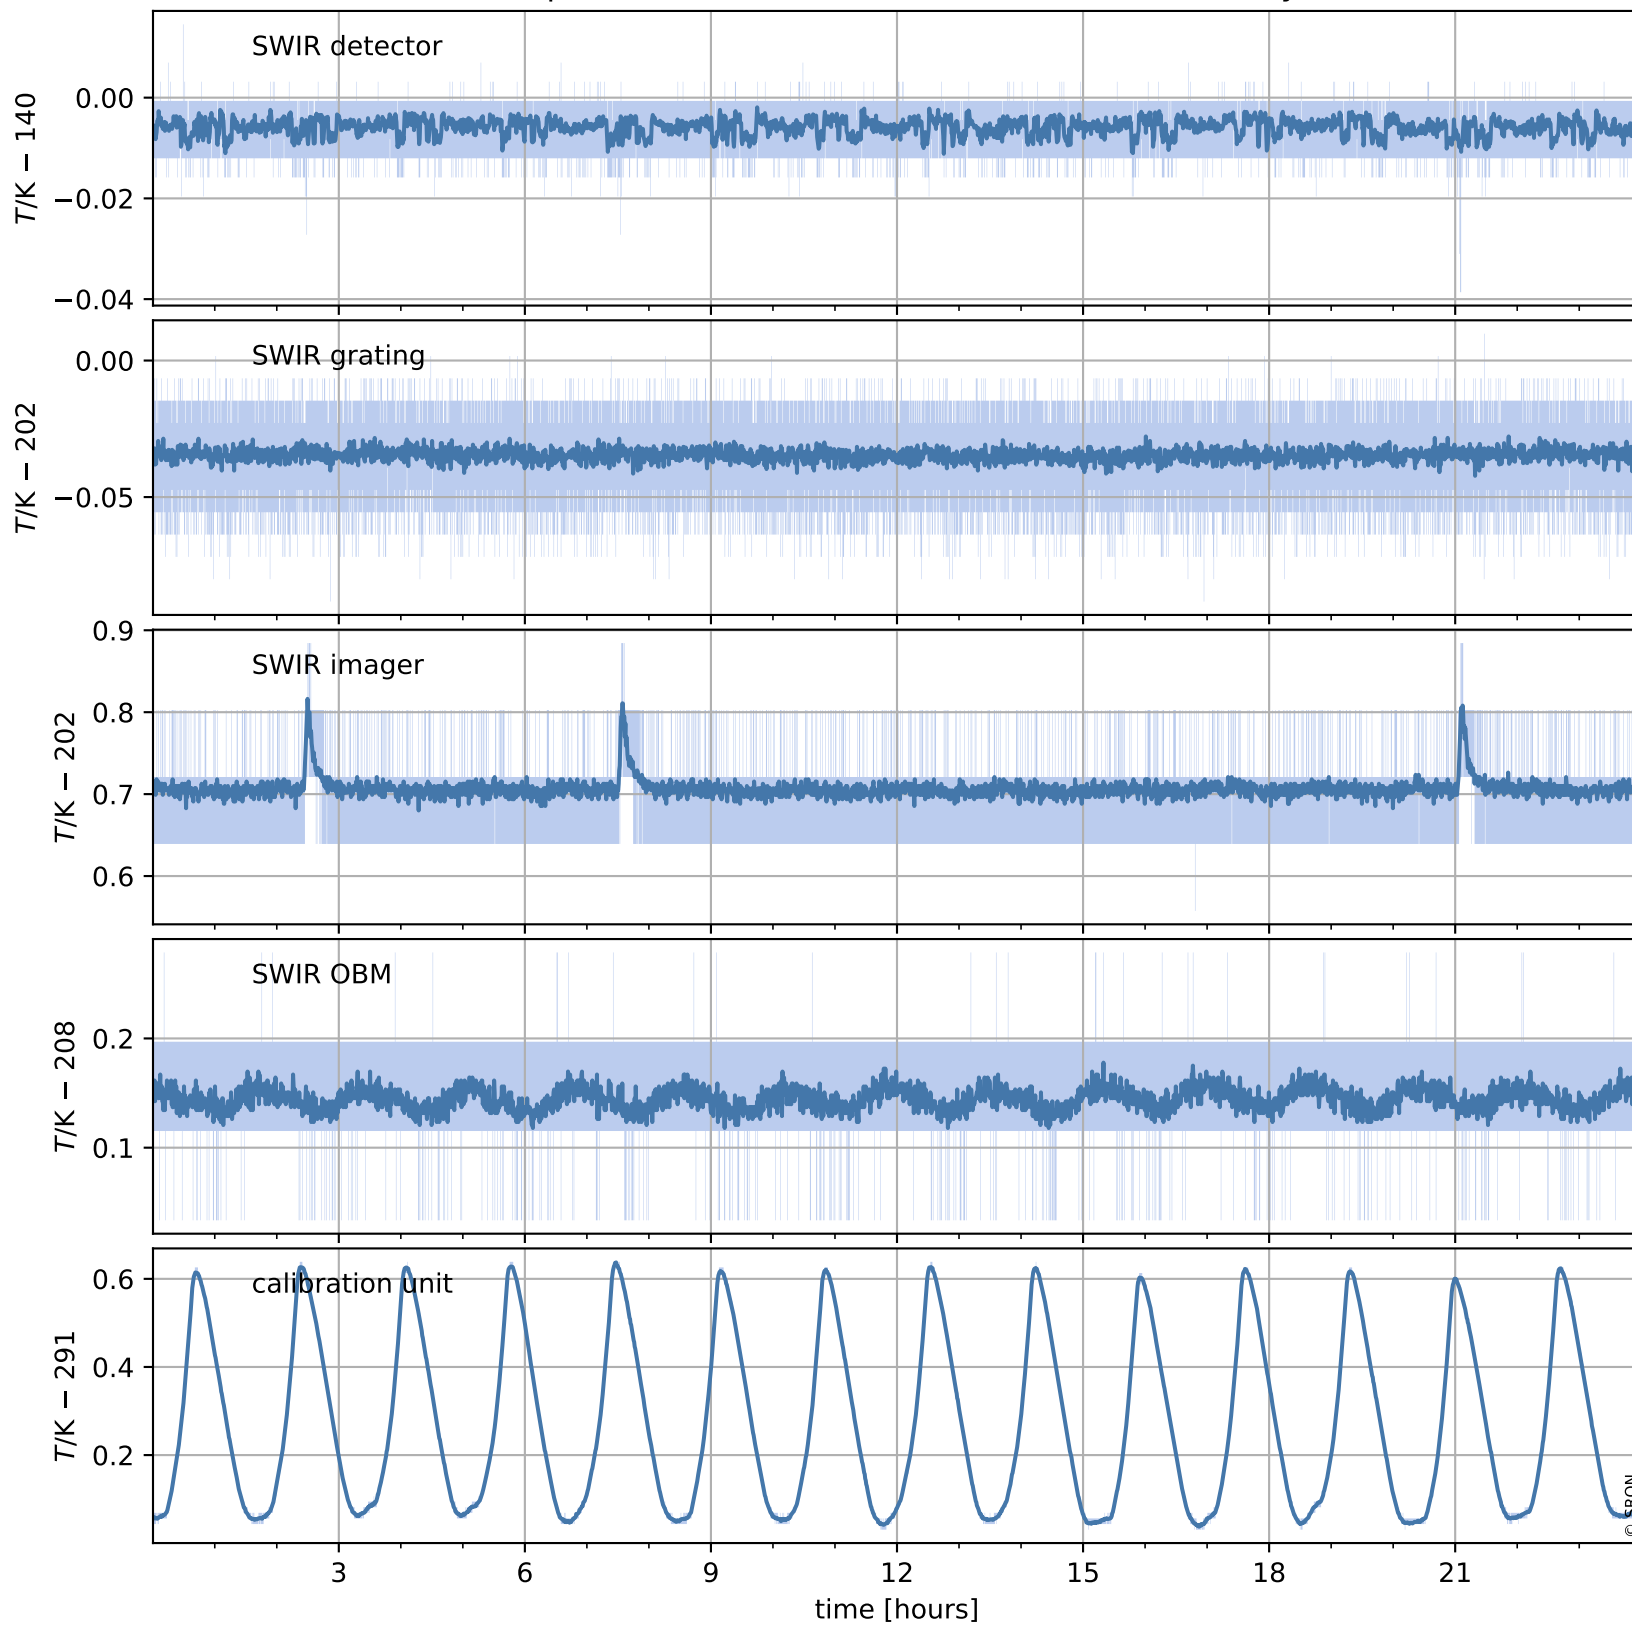

# Tropomi SWIR housekeeping data

orbits : [17999, 18012]  
coverage : 2021-04-04 / 2021-04-05  
created : 2023-08-21T09:11:14

## Temperature of sensors relevant for SWIR (one day)

## Temperature of sensors relevant for SWIR (last month)