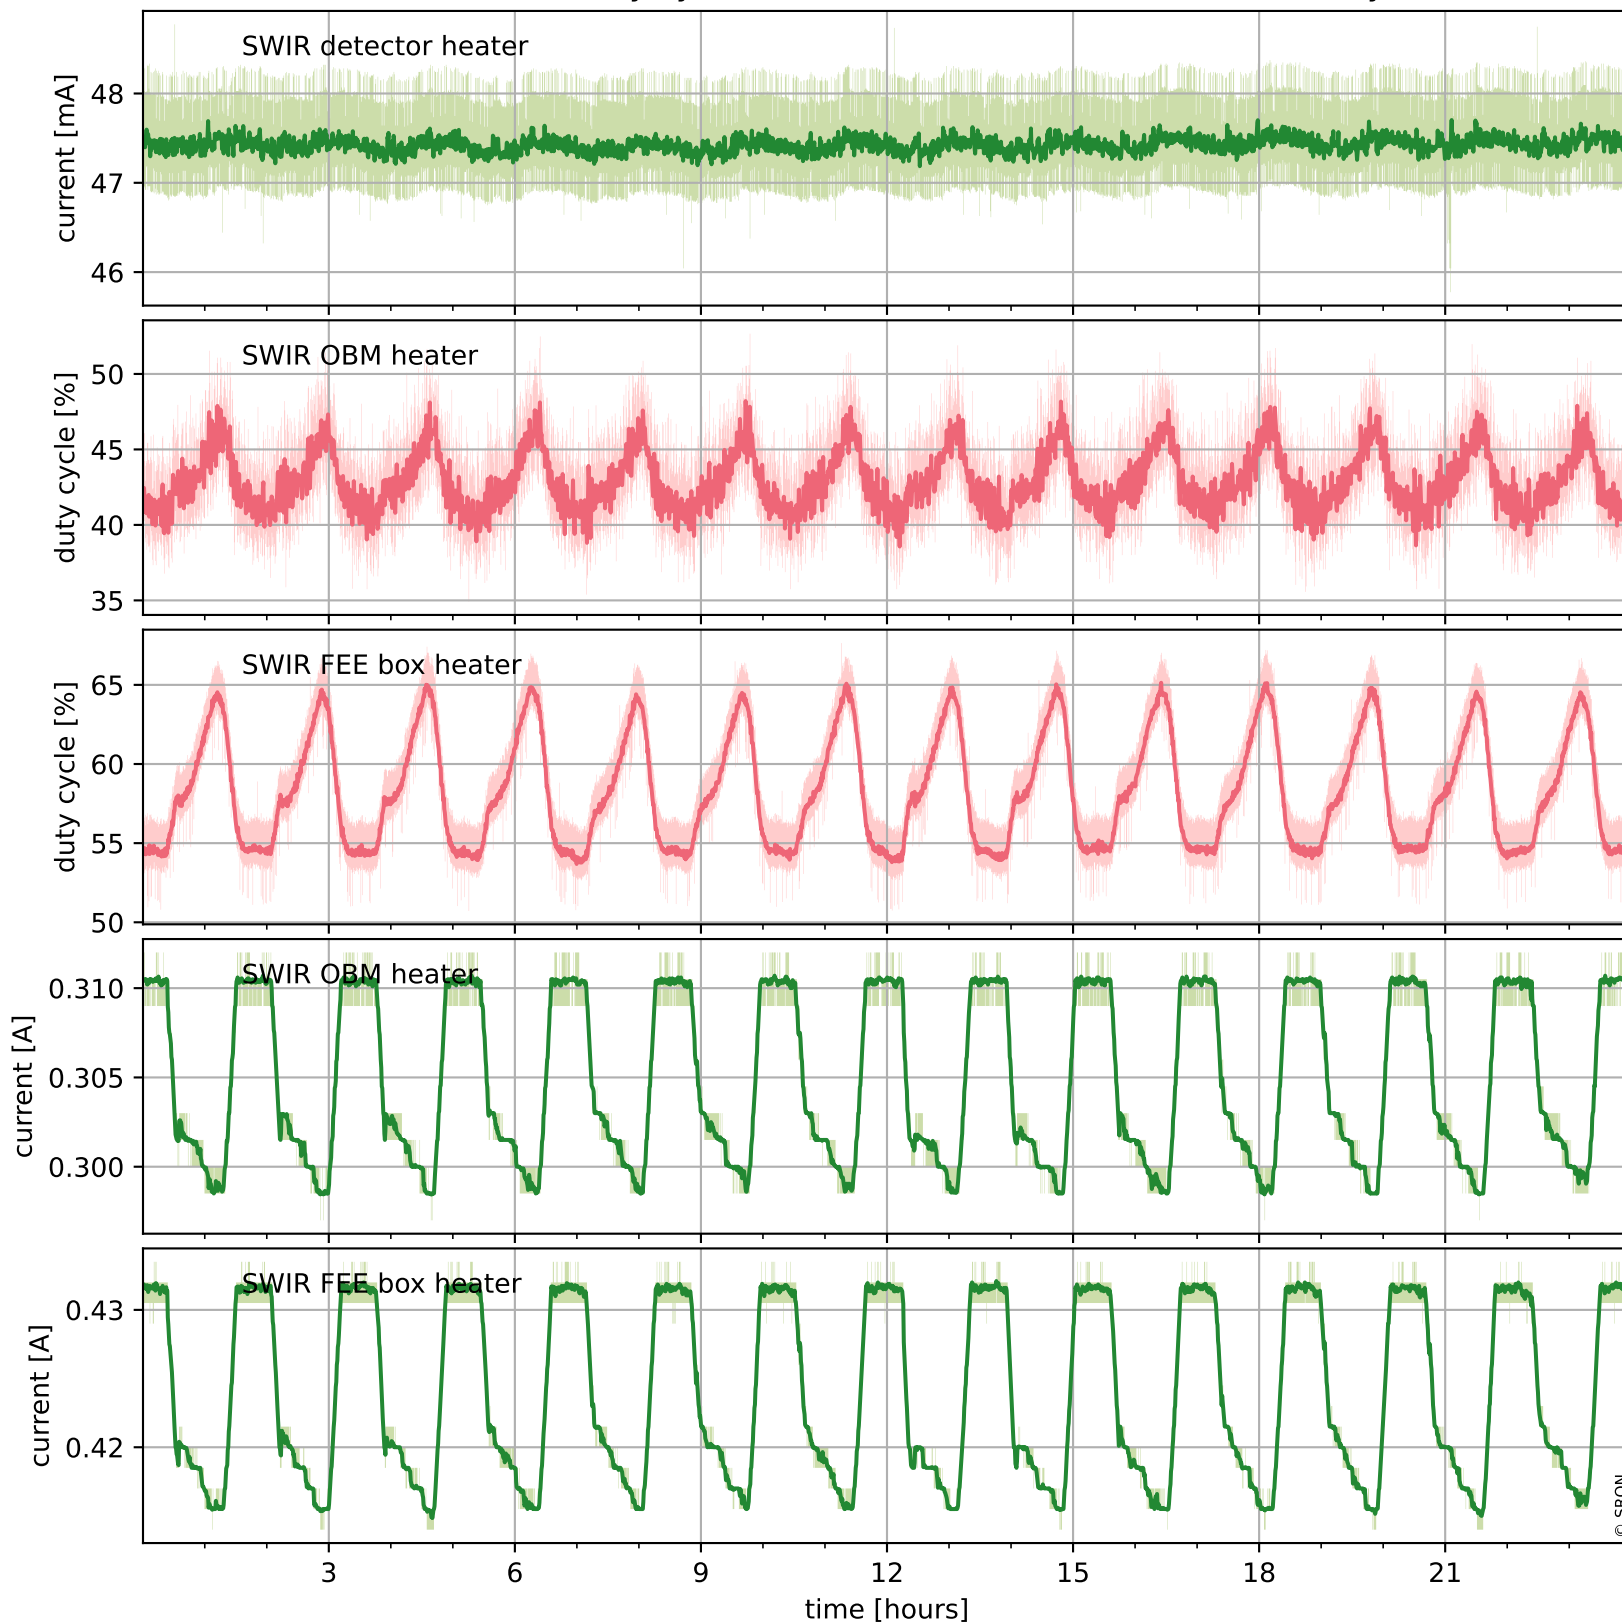

Tropomi SWIR housekeeping data

orbits : [17999, 18012]
coverage : 2021-04-04 / 2021-04-05
created : 2023-08-21T09:11:15

Current and duty cycle of 3 heaters relevant for SWIR (one day)