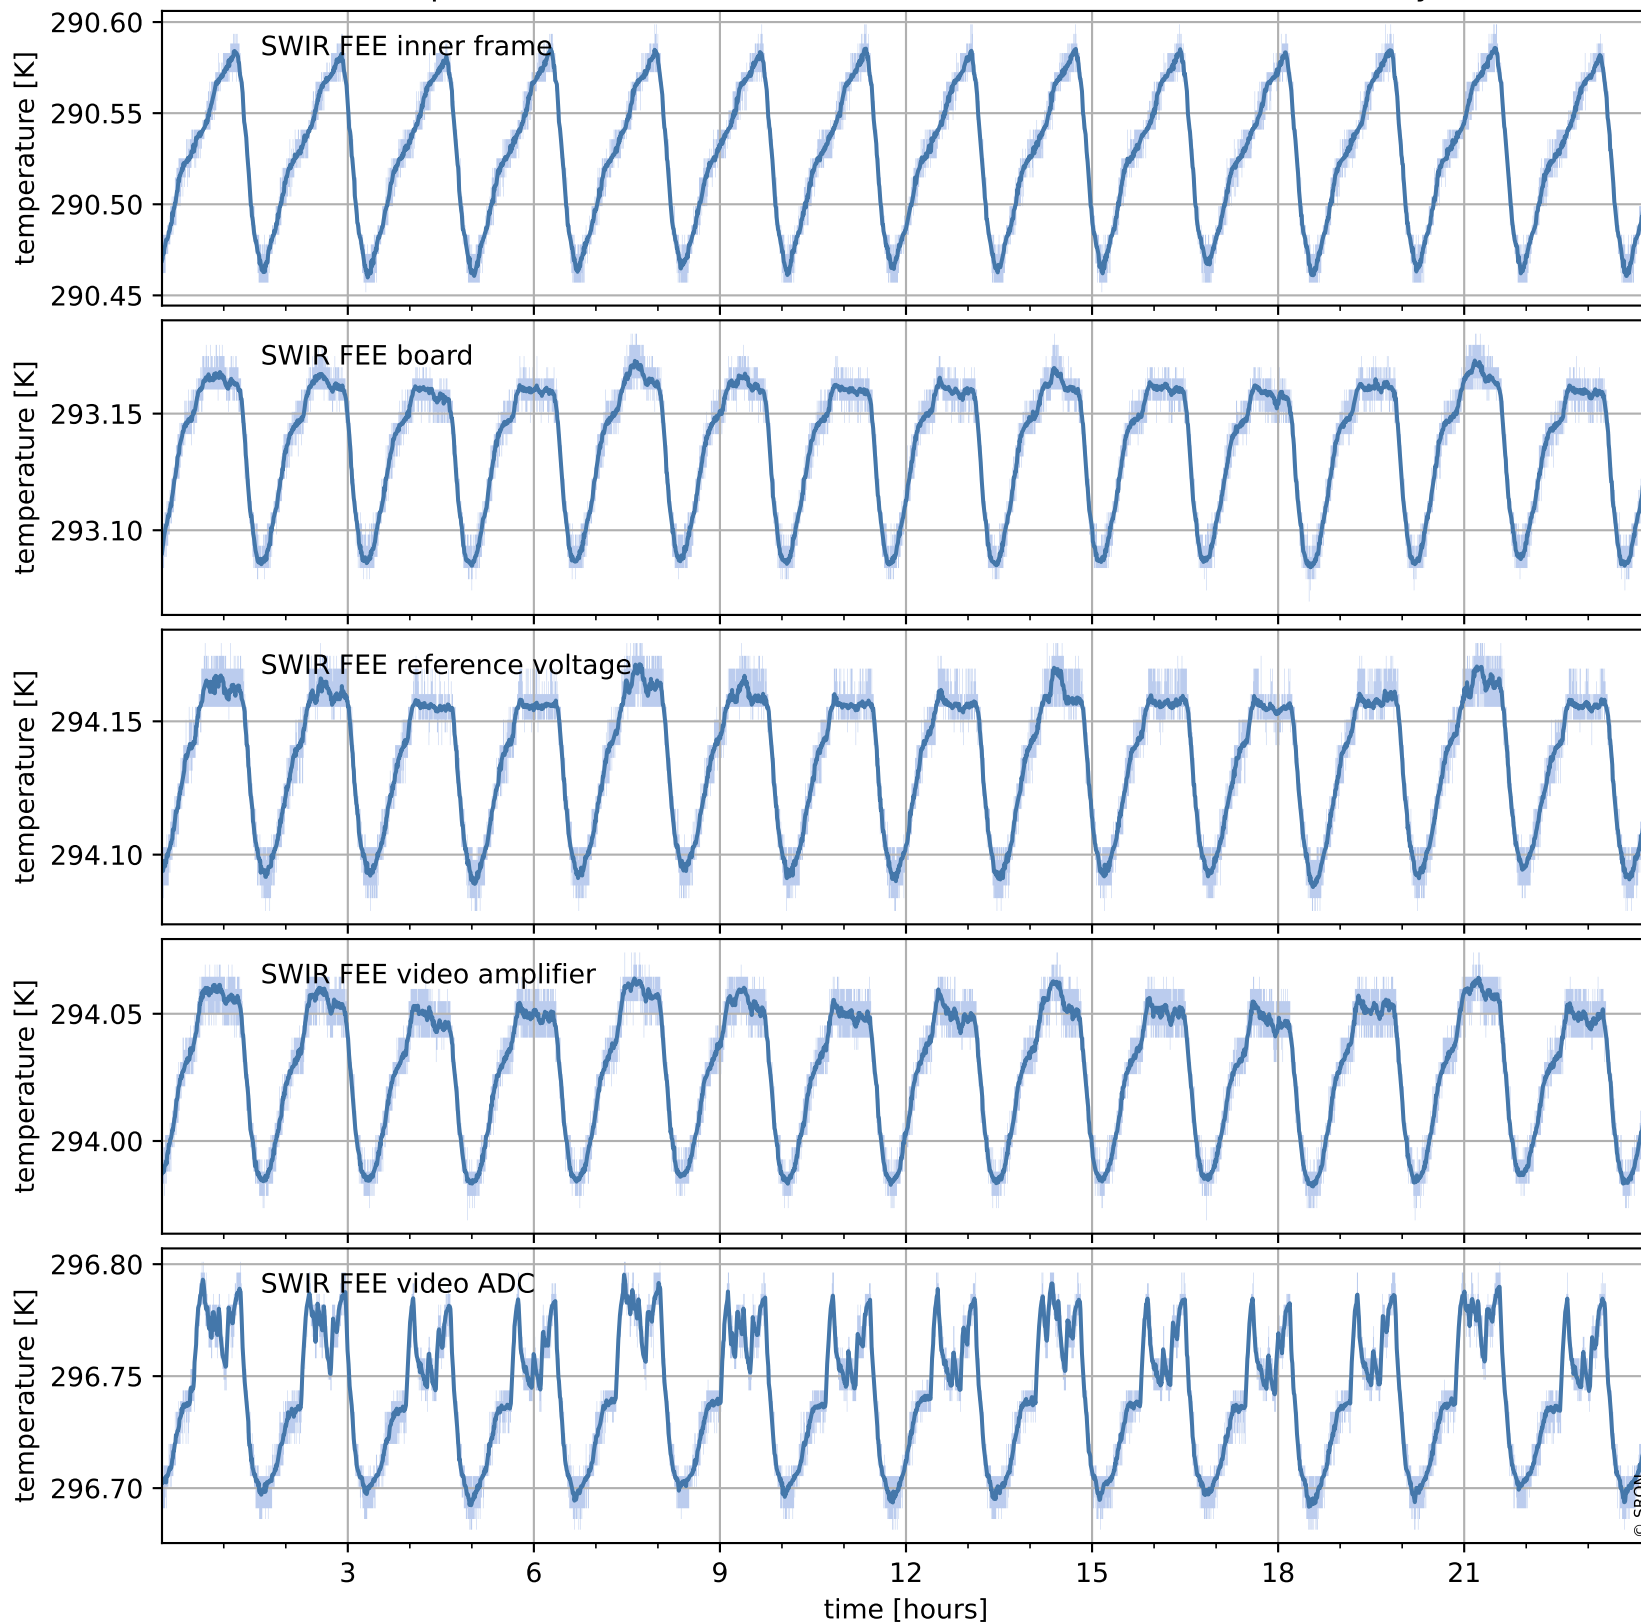

Tropomi SWIR housekeeping data

orbits : [17999, 18012]
coverage : 2021-04-04 / 2021-04-05
created : 2023-08-21T09:11:16

Temperature of sensors at the SWIR front-end electronics (one day)