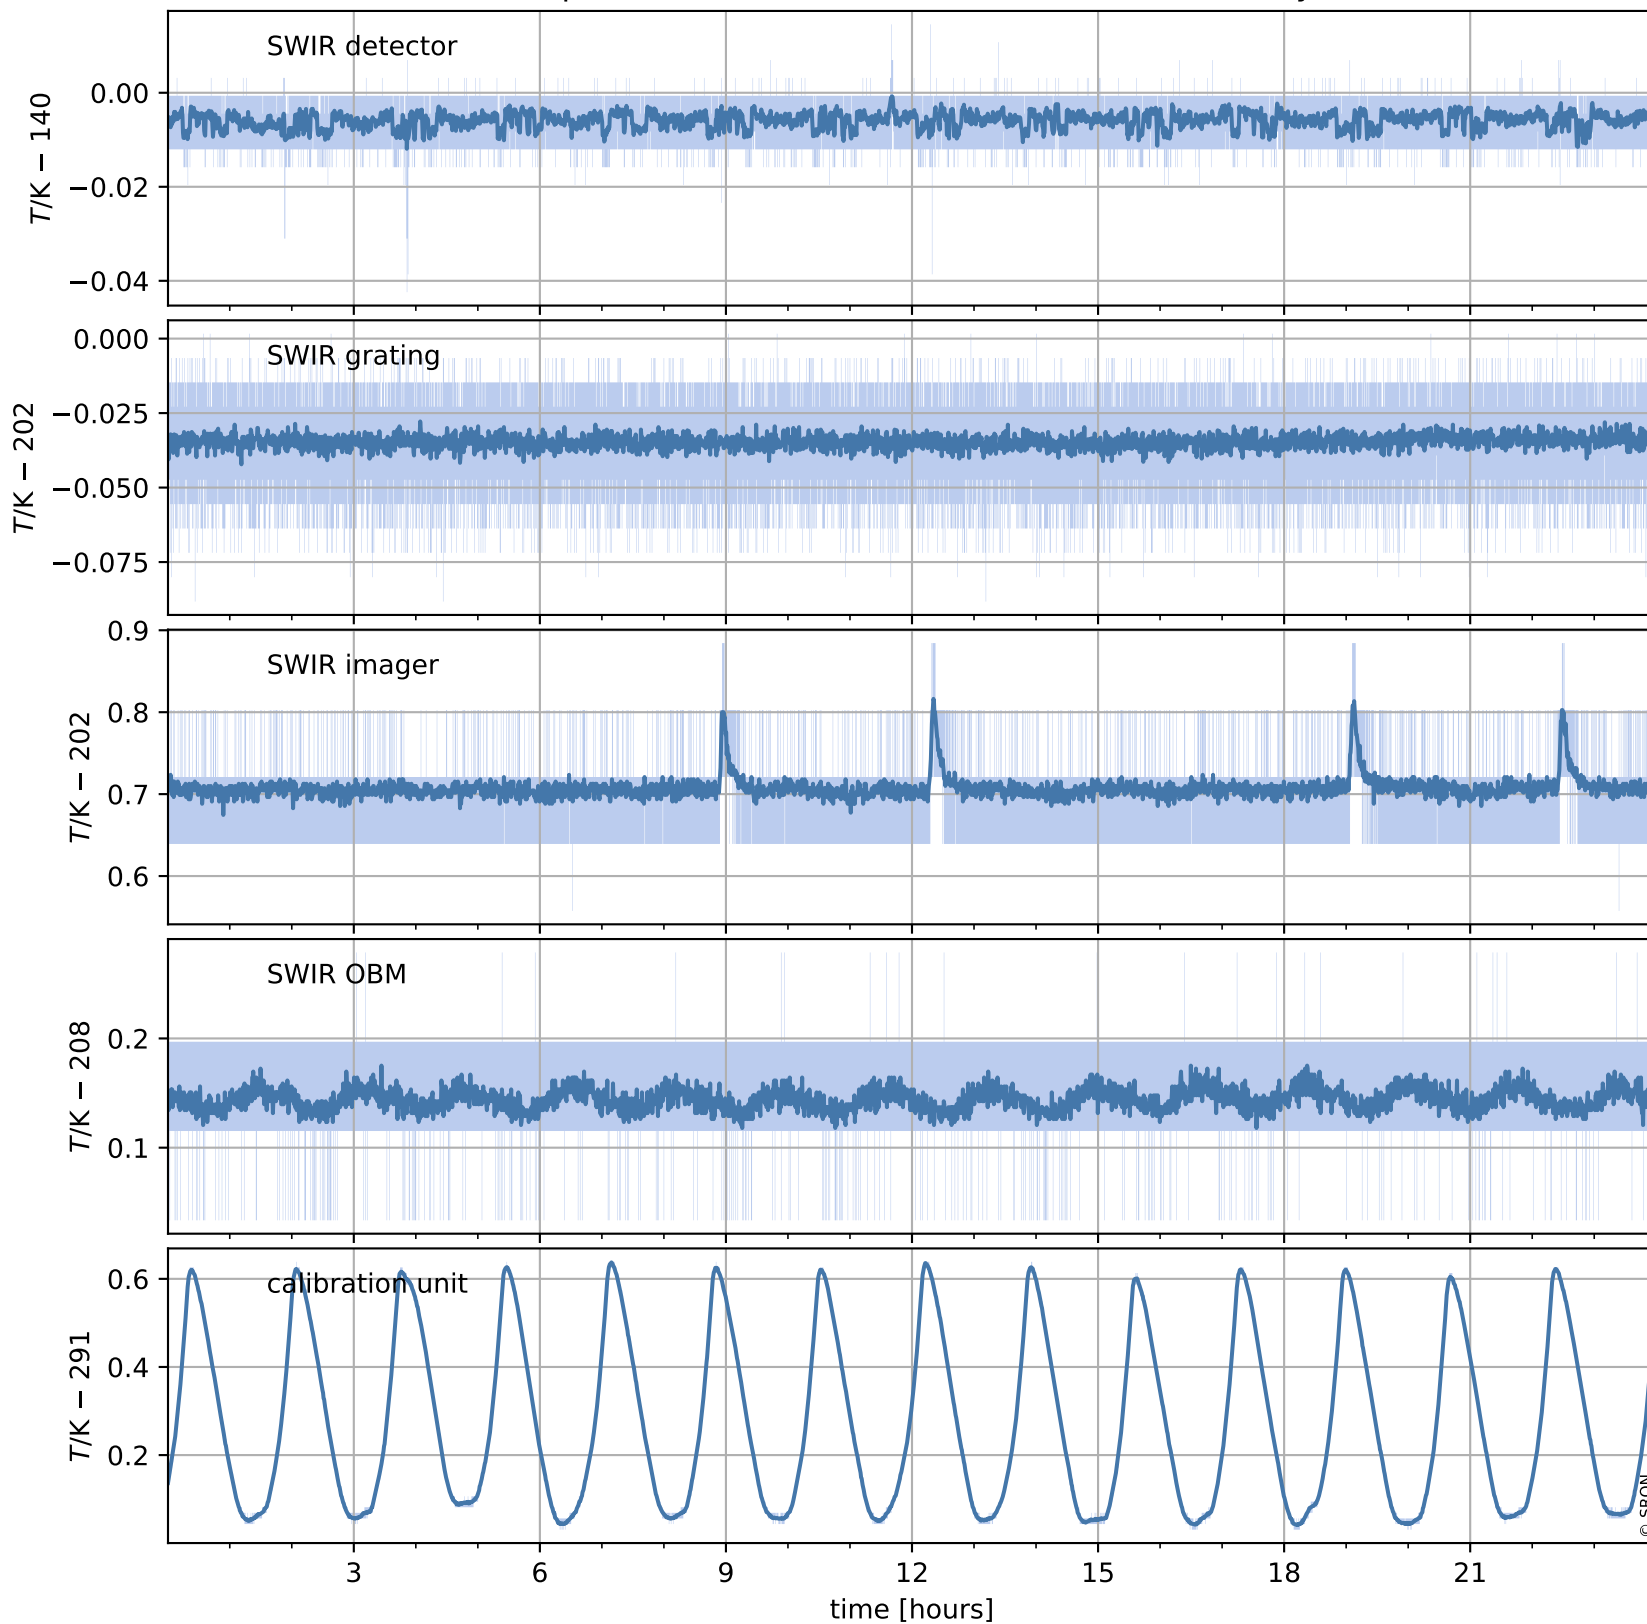

# Tropomi SWIR housekeeping data

orbits : [18013, 18026]  
coverage : 2021-04-05 / 2021-04-06  
created : 2023-08-21T09:11:16

## Temperature of sensors relevant for SWIR (one day)

## Temperature of sensors relevant for SWIR (last month)