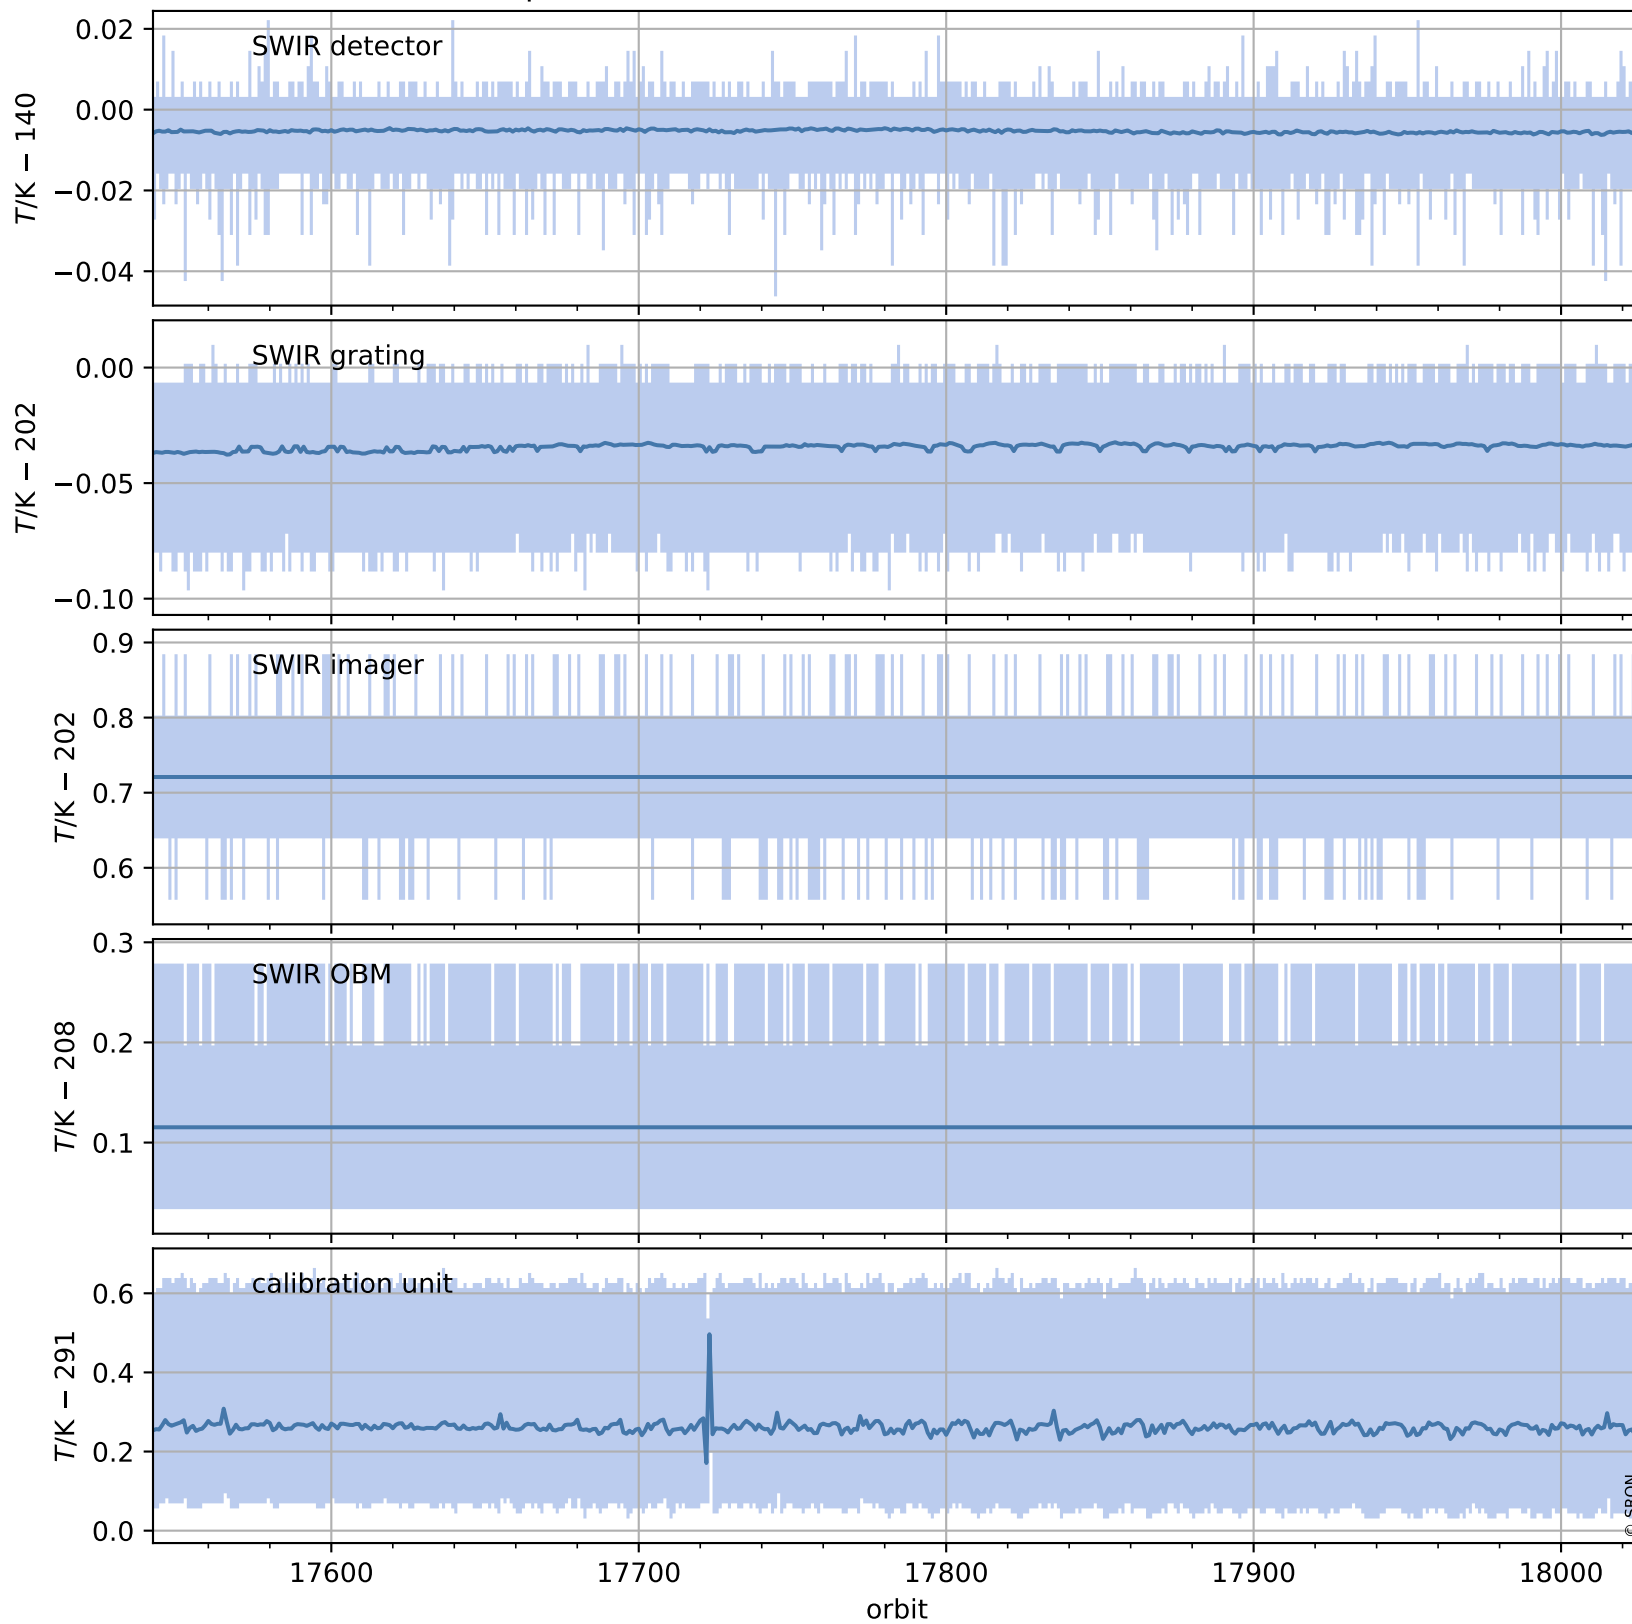

# Tropomi SWIR housekeeping data

orbits : [18013, 18026]  
coverage : 2021-04-05 / 2021-04-06  
created : 2023-08-21T09:11:16

## Temperature of sensors relevant for SWIR (one day)

# Tropomi SWIR housekeeping data

orbits : [17542, 18026]  
coverage : 2021-03-02 / 2021-04-06  
created : 2023-08-21T09:11:17

## Temperature of sensors relevant for SWIR (last month)