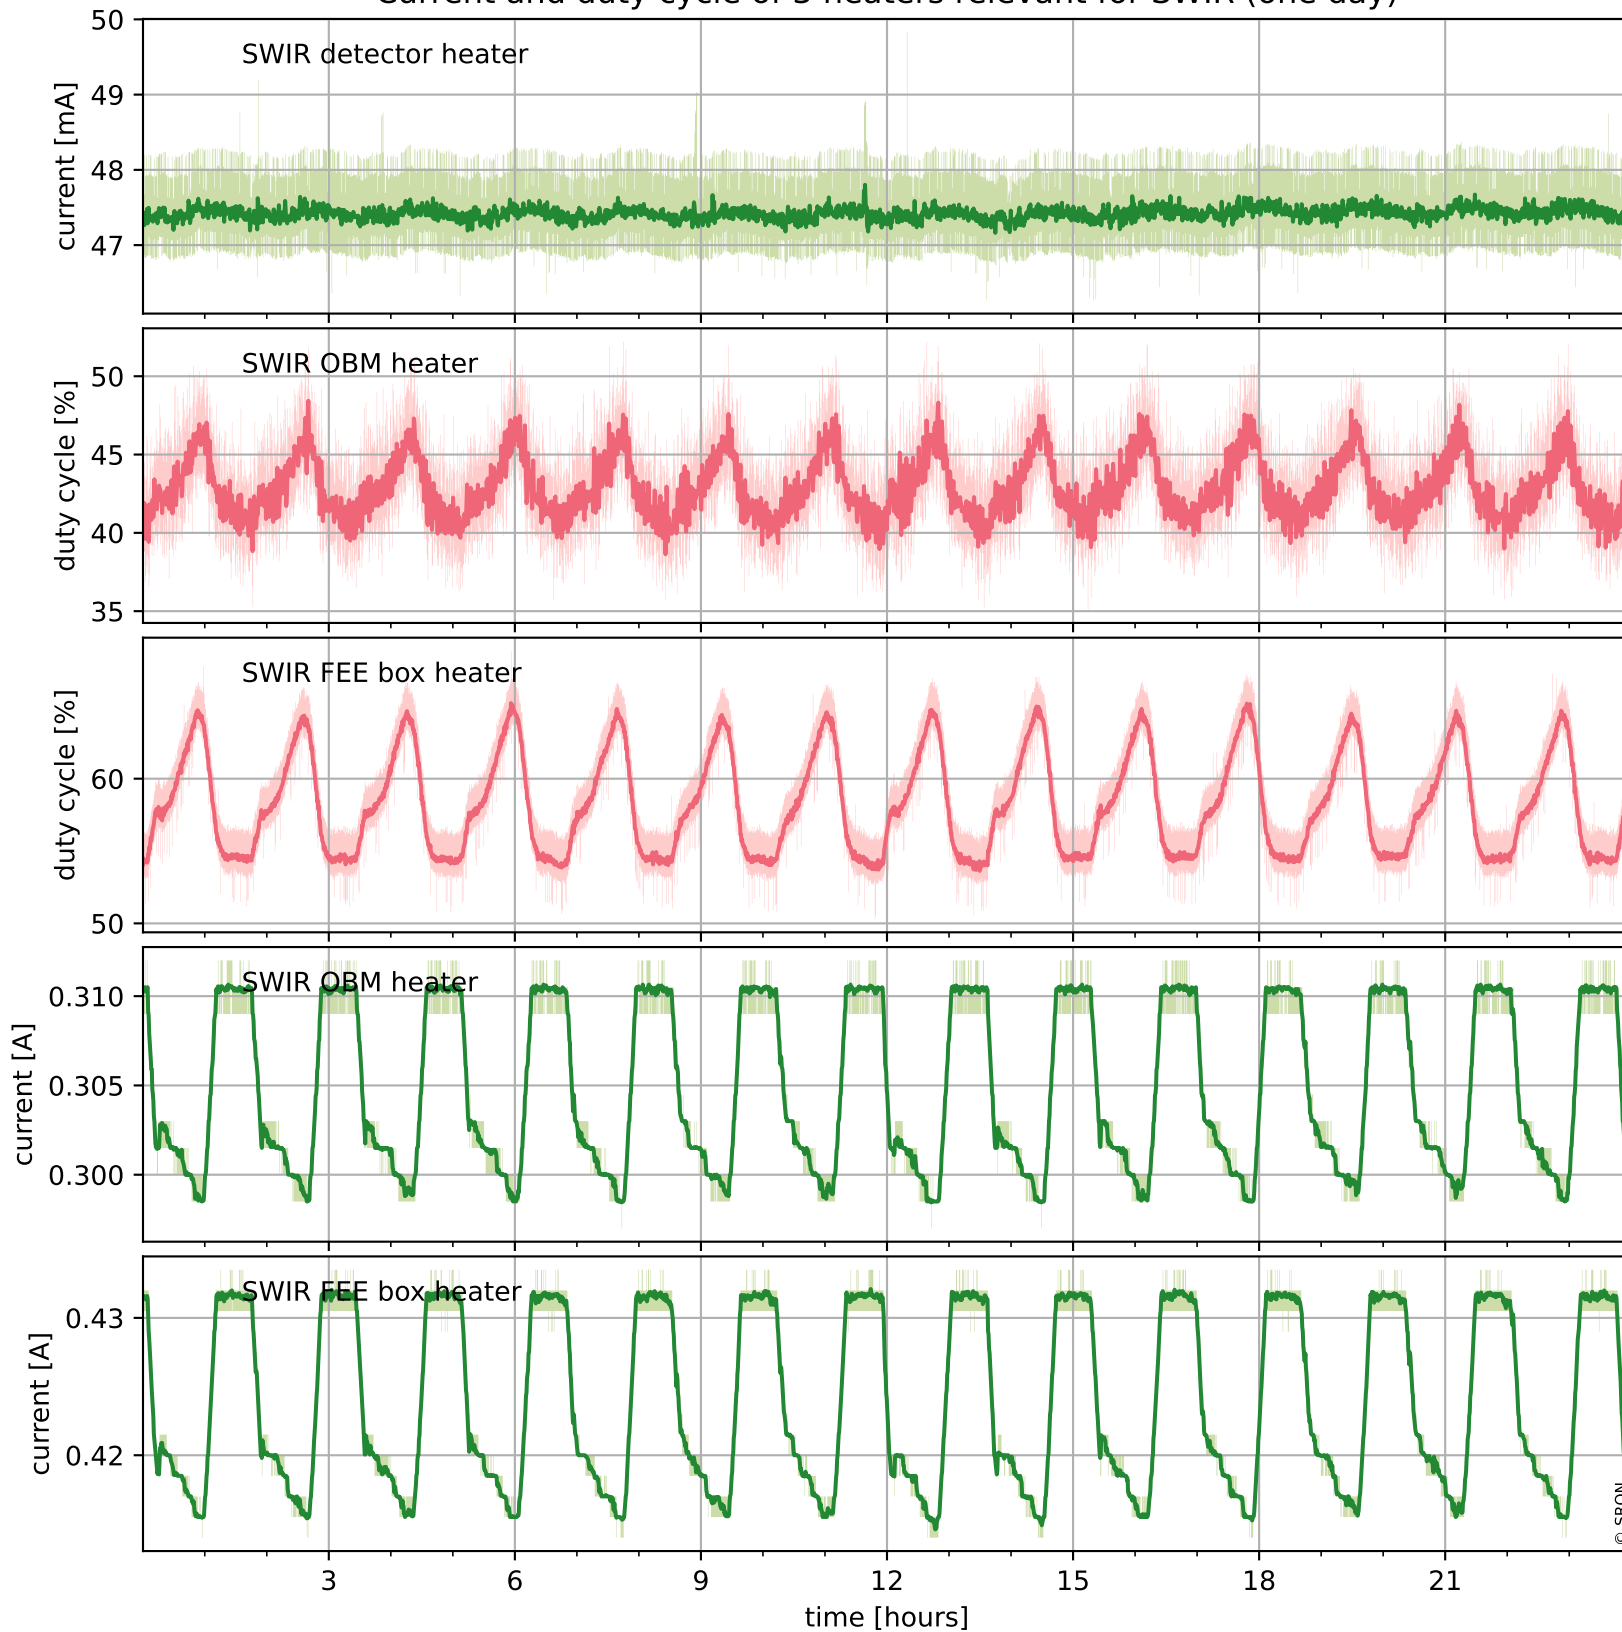

Tropomi SWIR housekeeping data

orbits : [18013, 18026]
coverage : 2021-04-05 / 2021-04-06
created : 2023-08-21T09:11:17

Current and duty cycle of 3 heaters relevant for SWIR (one day)