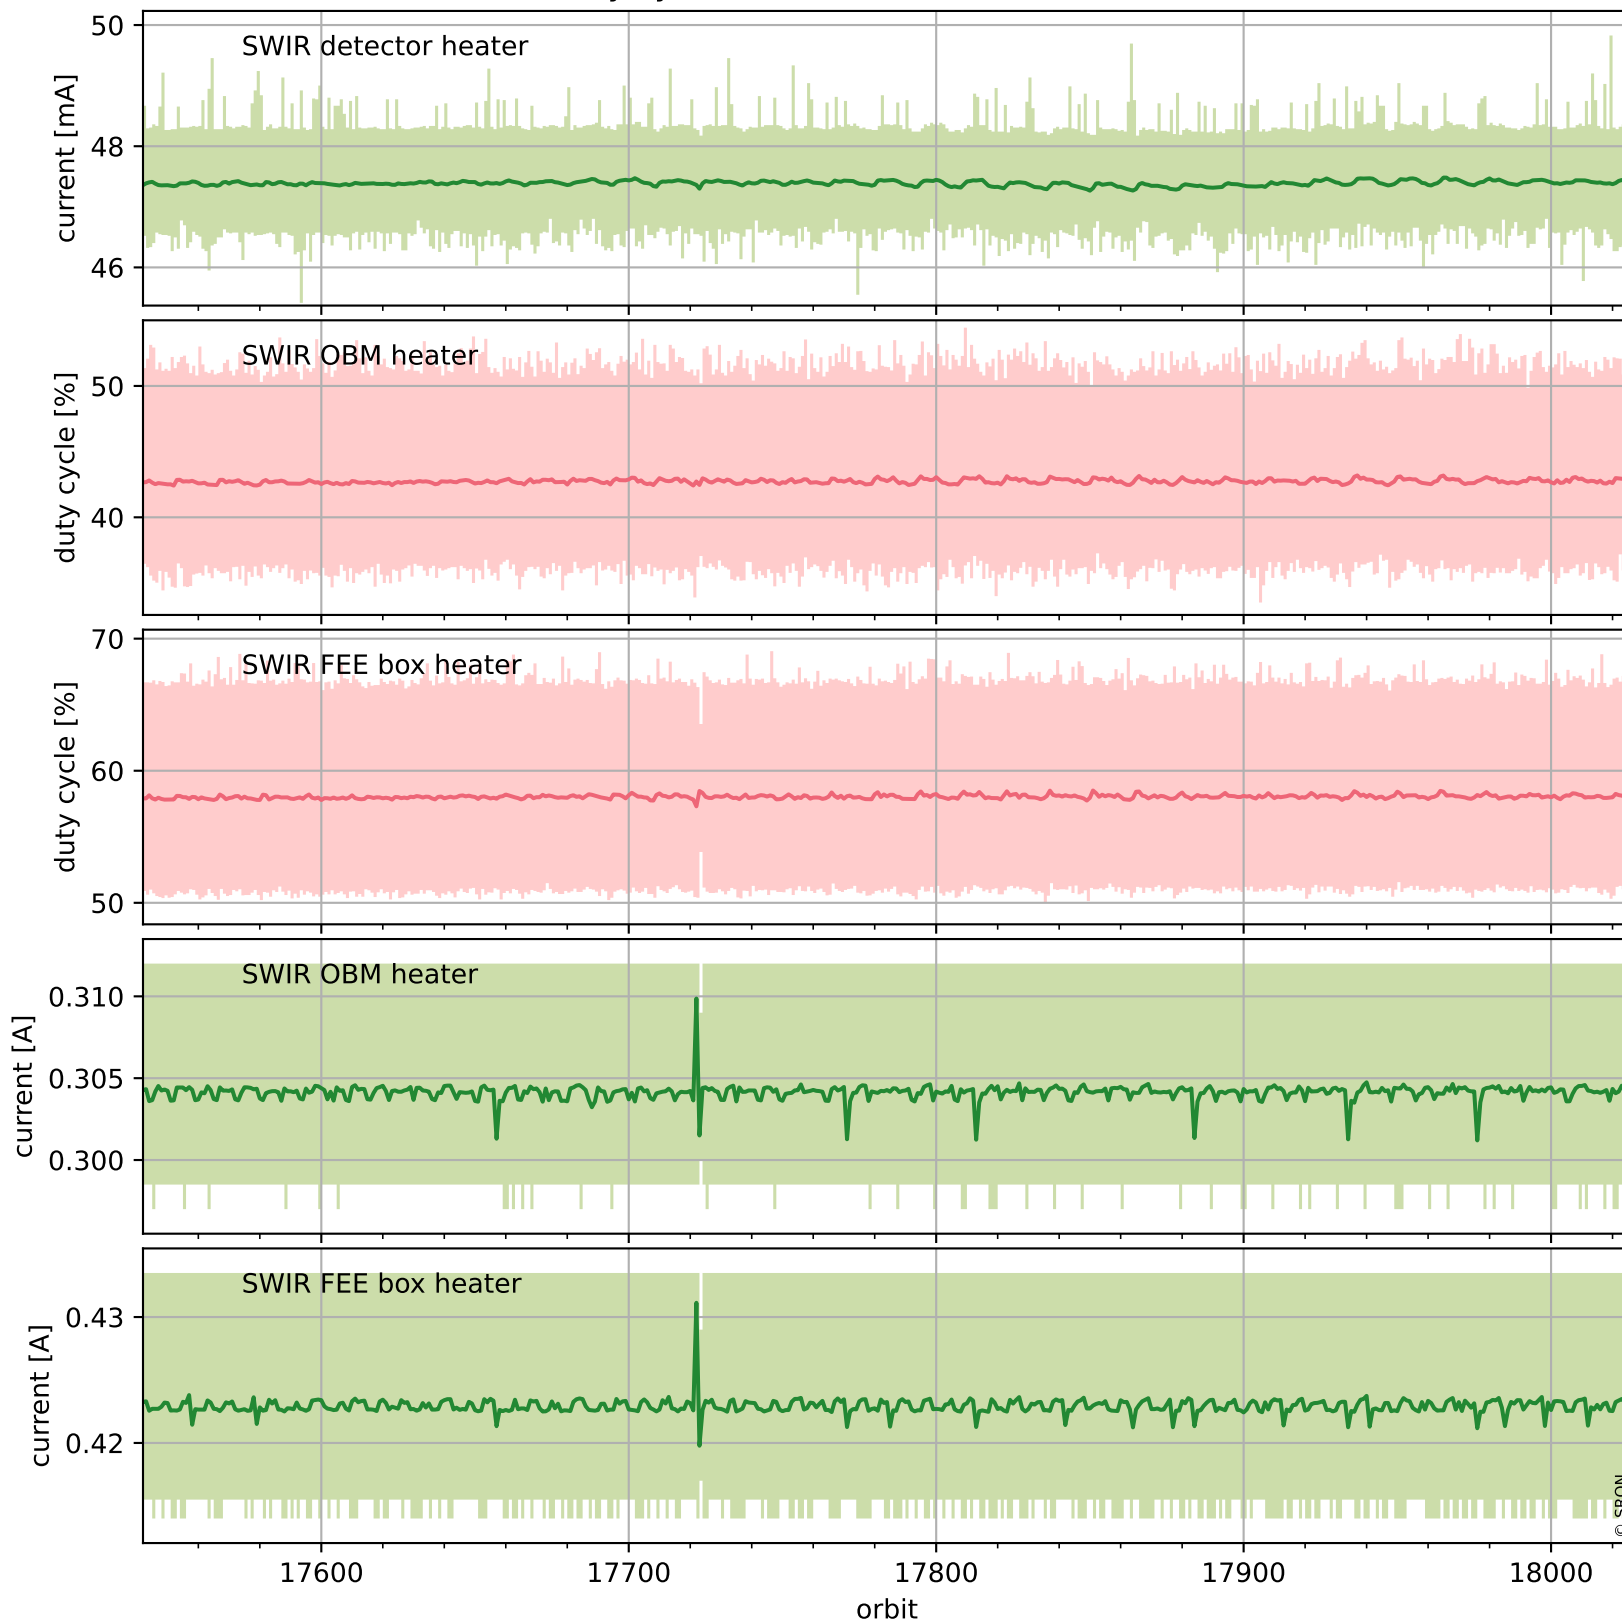

Tropomi SWIR housekeeping data

orbits : [17542, 18026]
coverage : 2021-03-02 / 2021-04-06
created : 2023-08-21T09:11:17

Current and duty cycle of 3 heaters relevant for SWIR (last month)