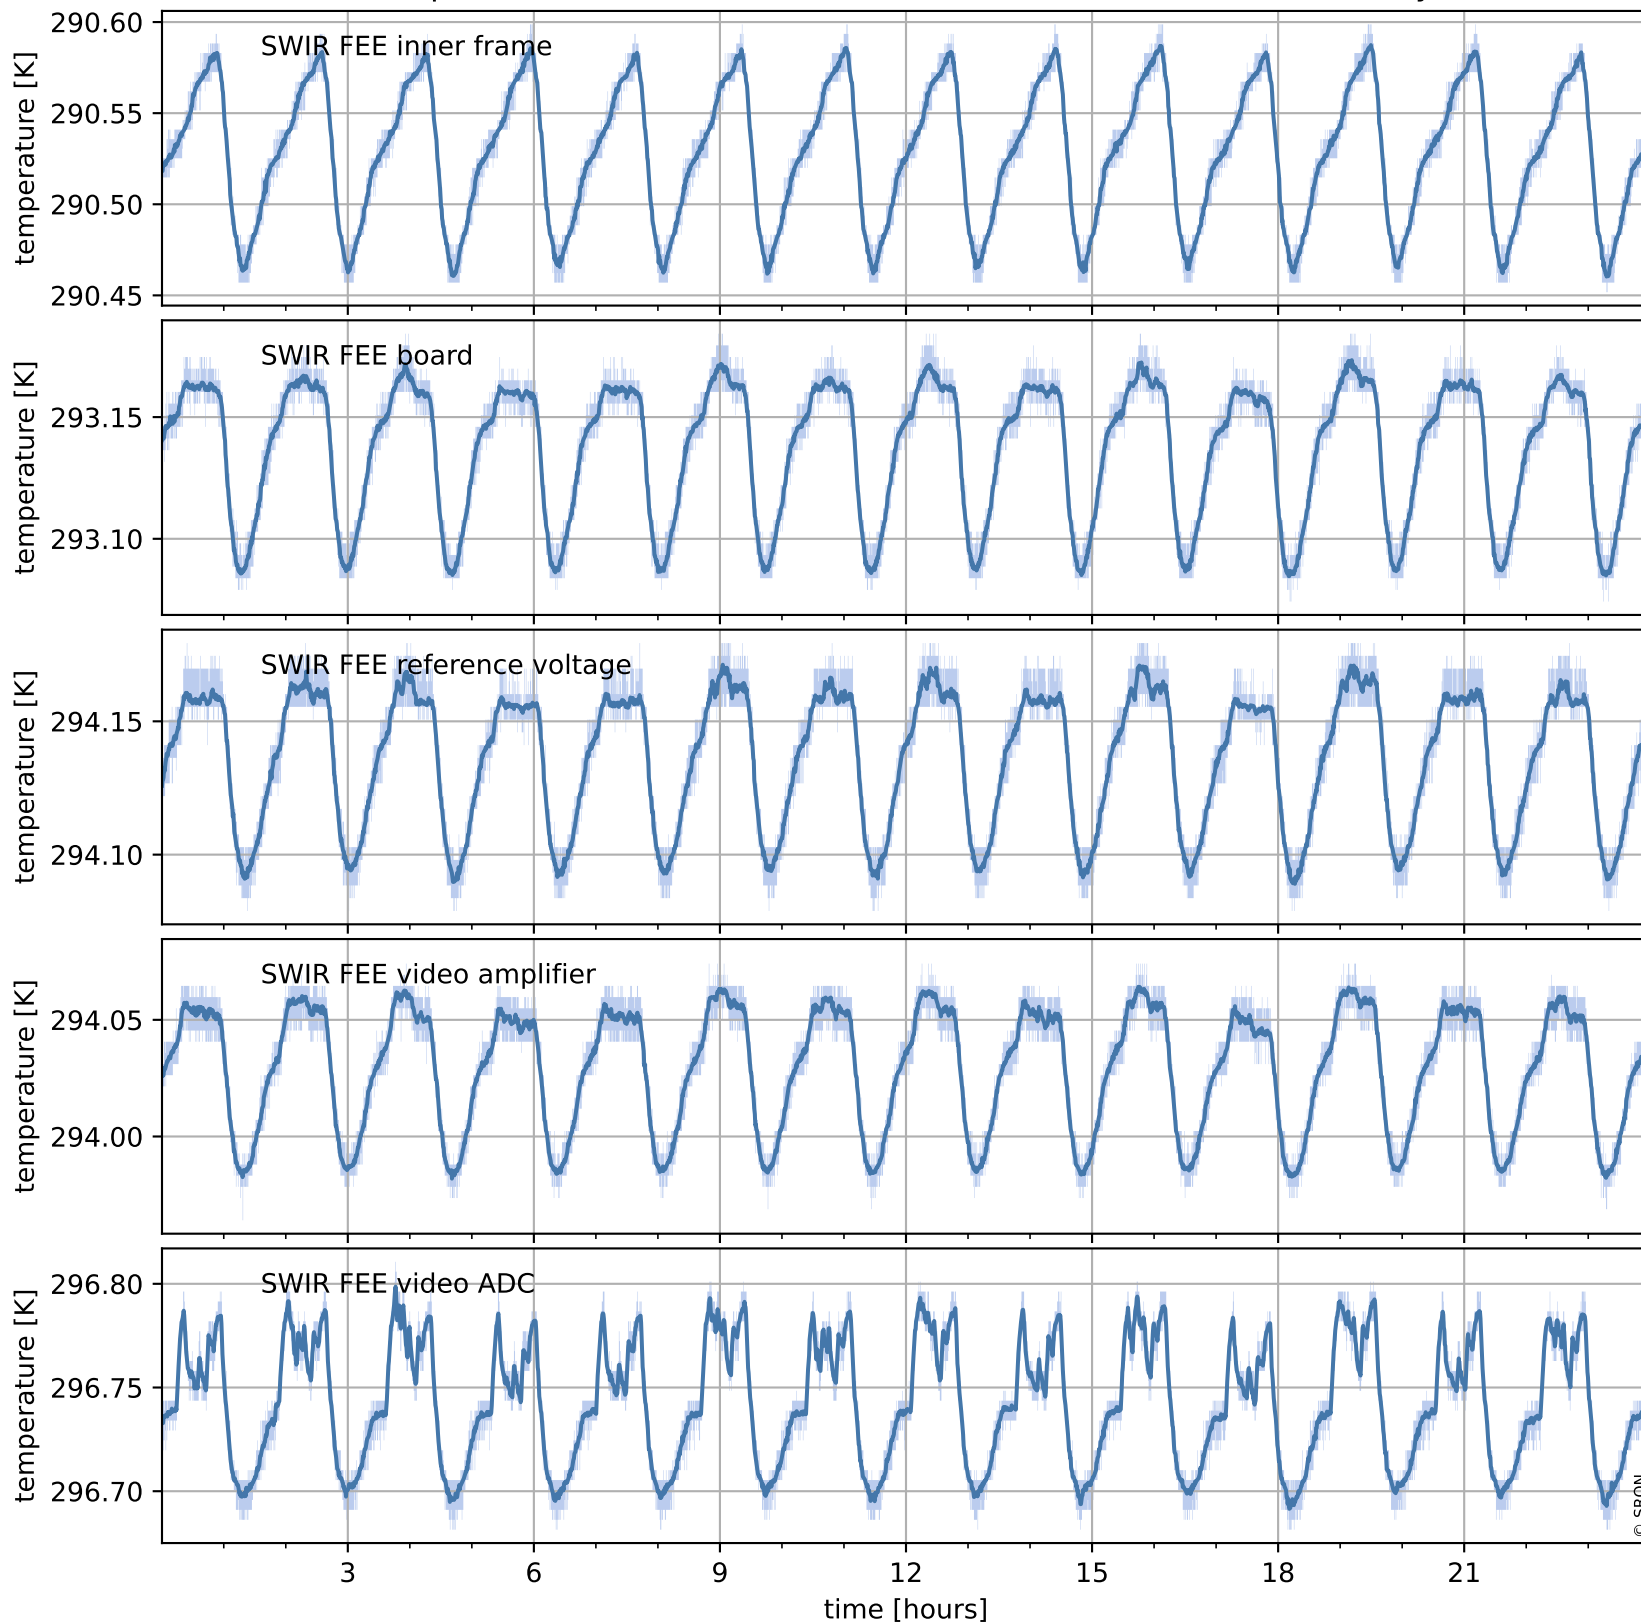

Tropomi SWIR housekeeping data

orbits : [18013, 18026]
coverage : 2021-04-05 / 2021-04-06
created : 2023-08-21T09:11:18

Temperature of sensors at the SWIR front-end electronics (one day)