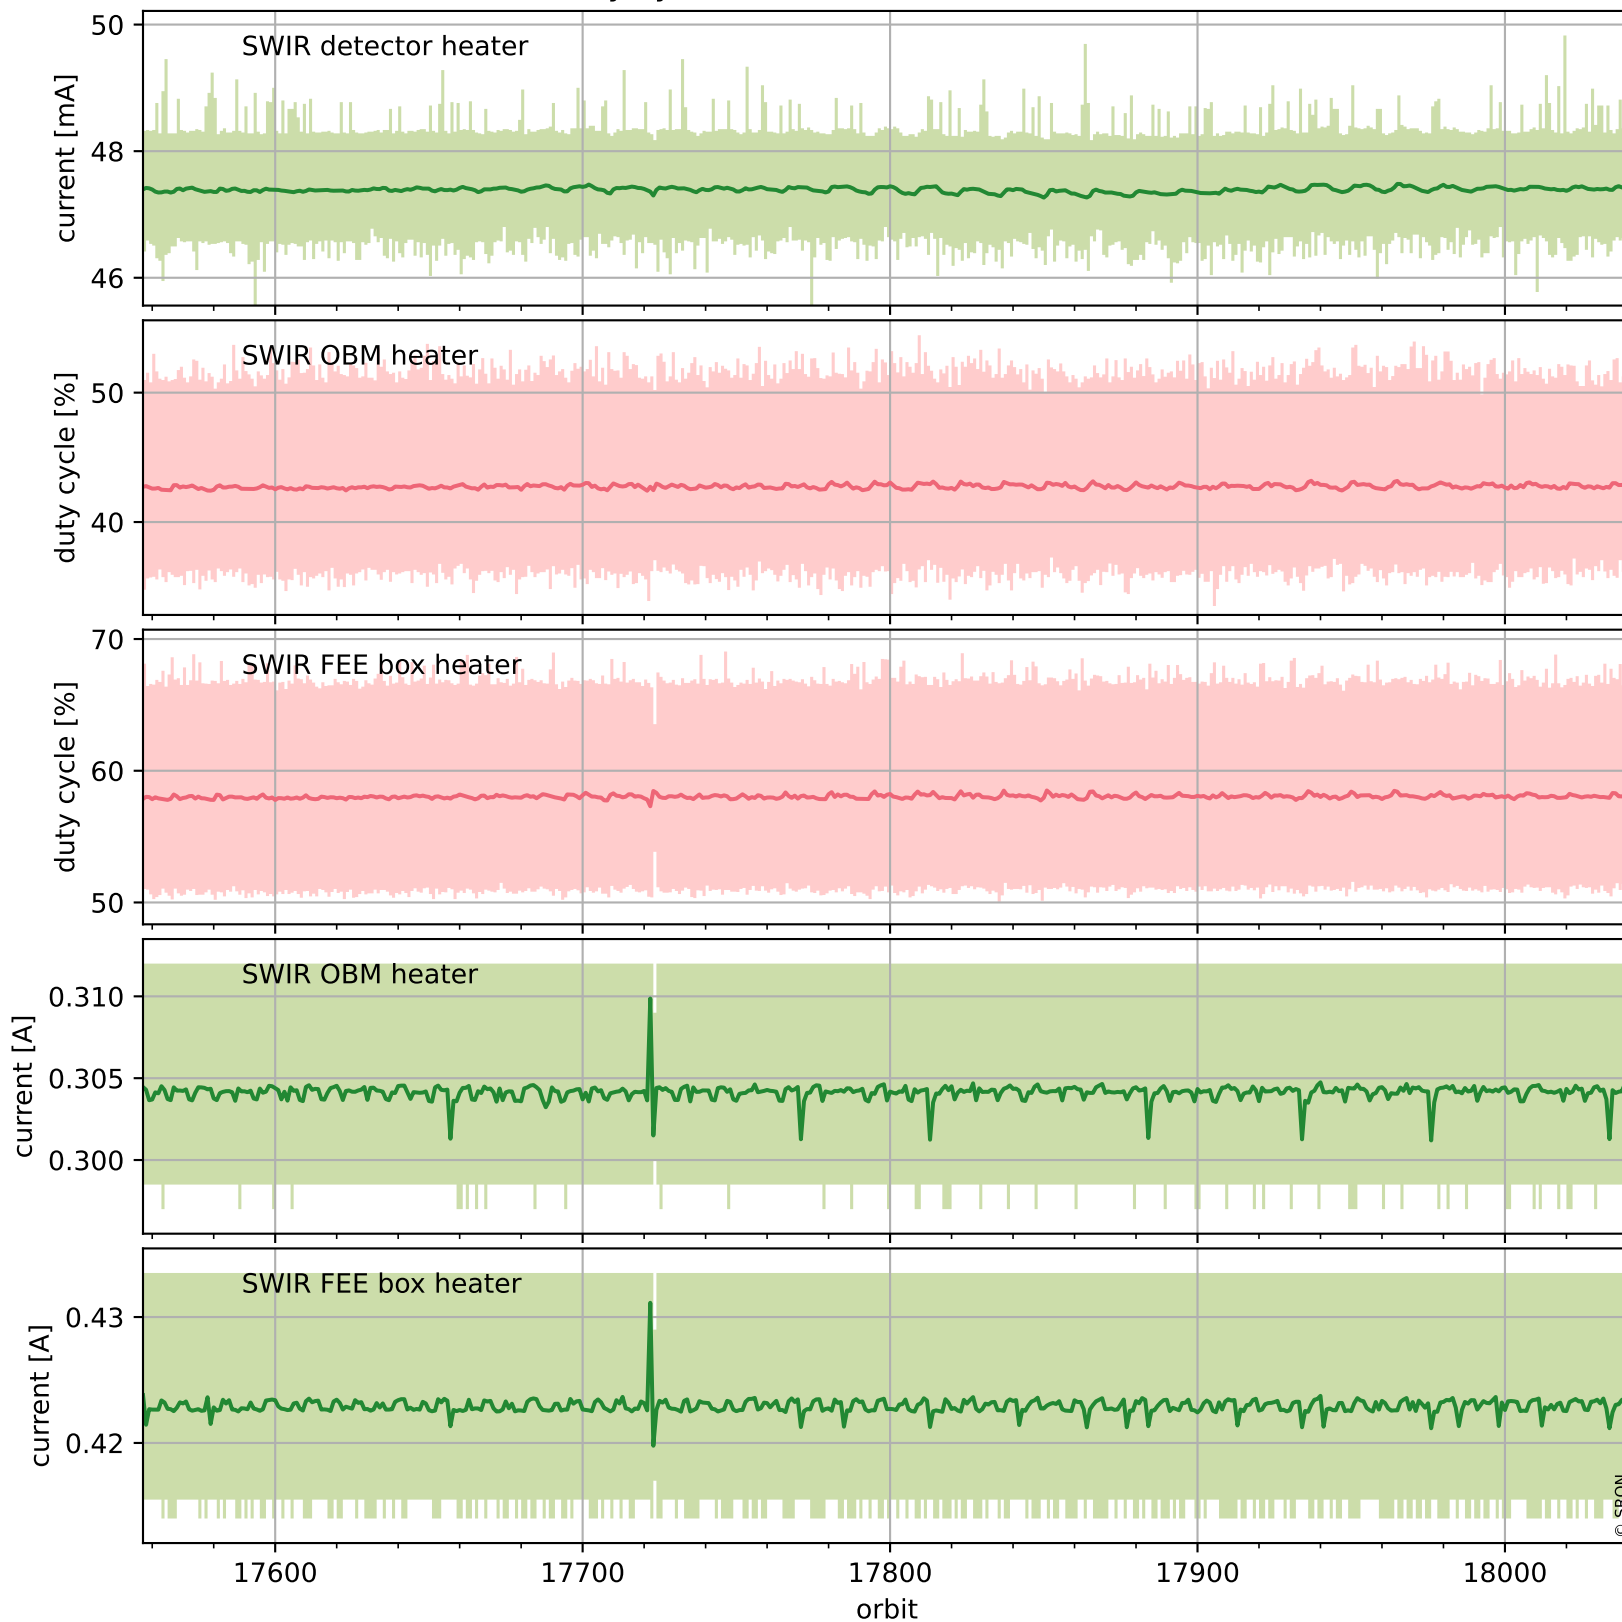

Tropomi SWIR housekeeping data

orbits : [18027, 18041]
coverage : 2021-04-06 / 2021-04-07
created : 2023-08-21T09:11:19

Temperature of sensors relevant for SWIR (one day)

Tropomi SWIR housekeeping data

orbits : [17557, 18041]
coverage : 2021-03-03 / 2021-04-07
created : 2023-08-21T09:11:19

Temperature of sensors relevant for SWIR (last month)

Tropomi SWIR housekeeping data

orbits : [18027, 18041]
coverage : 2021-04-06 / 2021-04-07
created : 2023-08-21T09:11:19

Current and duty cycle of 3 heaters relevant for SWIR (one day)

Tropomi SWIR housekeeping data

orbits : [17557, 18041]
coverage : 2021-03-03 / 2021-04-07
created : 2023-08-21T09:11:20

Current and duty cycle of 3 heaters relevant for SWIR (last month)

Tropomi SWIR housekeeping data

orbits : [18027, 18041]
coverage : 2021-04-06 / 2021-04-07
created : 2023-08-21T09:11:20

Temperature of sensors at the SWIR front-end electronics (one day)

Tropomi SWIR housekeeping data

orbits : [17557, 18041]
coverage : 2021-03-03 / 2021-04-07
created : 2023-08-21T09:11:20