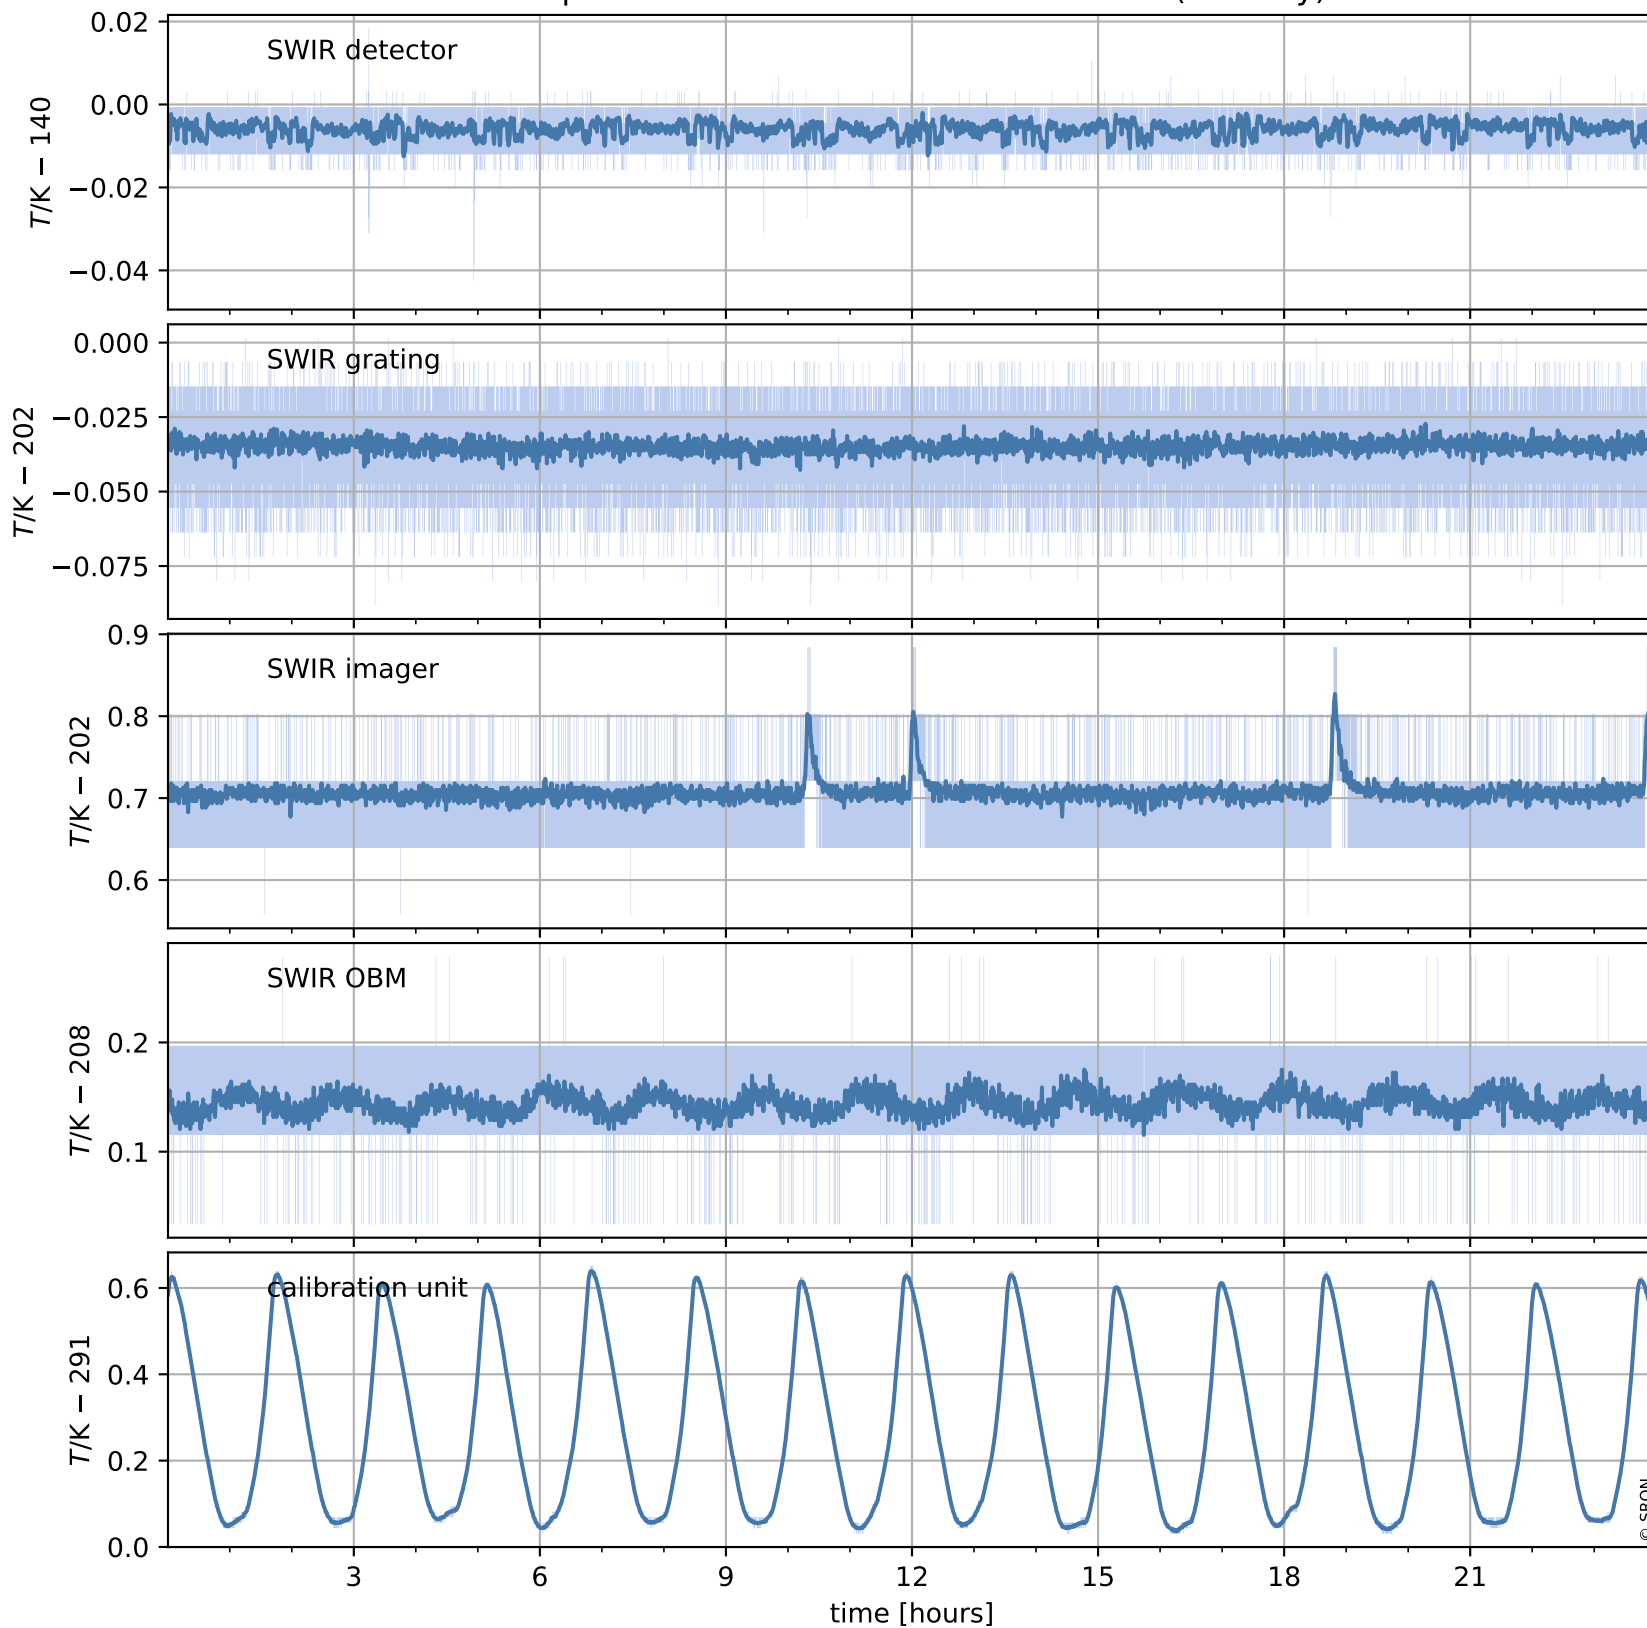

Tropomi SWIR housekeeping data

orbits : [18027, 18041]
coverage : 2021-04-06 / 2021-04-07
created : 2023-08-21T09:11:19

Temperature of sensors relevant for SWIR (one day)

Tropomi SWIR housekeeping data

orbits : [17557, 18041]
coverage : 2021-03-03 / 2021-04-07
created : 2023-08-21T09:11:19

Temperature of sensors relevant for SWIR (last month)

Tropomi SWIR housekeeping data

orbits : [18027, 18041]
coverage : 2021-04-06 / 2021-04-07
created : 2023-08-21T09:11:19

Current and duty cycle of 3 heaters relevant for SWIR (one day)