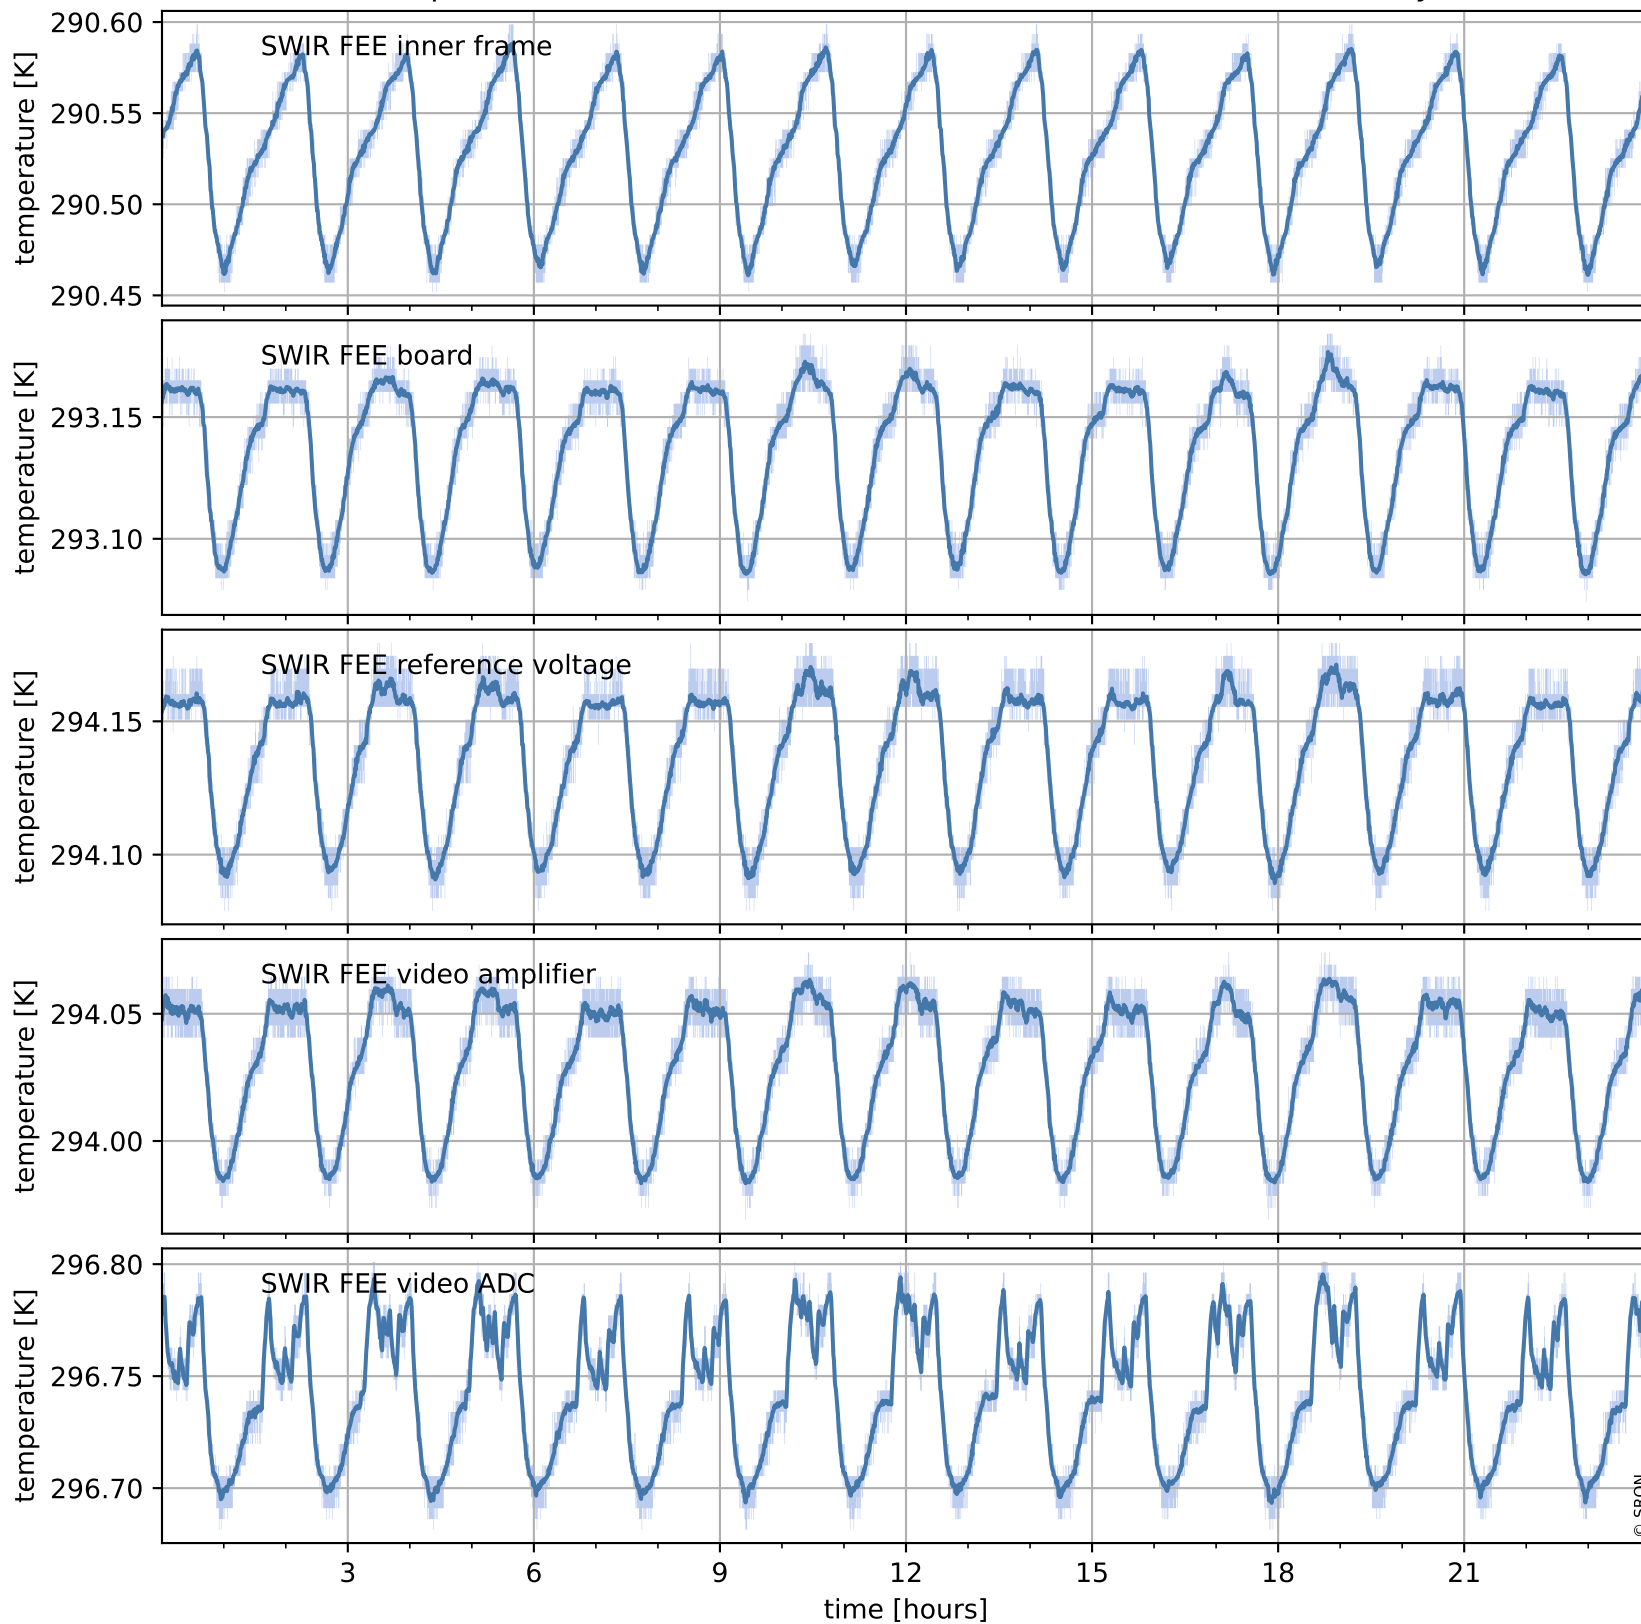

Tropomi SWIR housekeeping data

orbits : [18027, 18041]
coverage : 2021-04-06 / 2021-04-07
created : 2023-08-21T09:11:19

Temperature of sensors relevant for SWIR (one day)

Tropomi SWIR housekeeping data

orbits : [17557, 18041]
coverage : 2021-03-03 / 2021-04-07
created : 2023-08-21T09:11:19

Temperature of sensors relevant for SWIR (last month)

Tropomi SWIR housekeeping data

orbits : [18027, 18041]
coverage : 2021-04-06 / 2021-04-07
created : 2023-08-21T09:11:19

Current and duty cycle of 3 heaters relevant for SWIR (one day)

Tropomi SWIR housekeeping data

orbits : [17557, 18041]
coverage : 2021-03-03 / 2021-04-07
created : 2023-08-21T09:11:20

Current and duty cycle of 3 heaters relevant for SWIR (last month)

Tropomi SWIR housekeeping data

orbits : [18027, 18041]
coverage : 2021-04-06 / 2021-04-07
created : 2023-08-21T09:11:20

Temperature of sensors at the SWIR front-end electronics (one day)

Tropomi SWIR housekeeping data

orbits : [17557, 18041]
coverage : 2021-03-03 / 2021-04-07
created : 2023-08-21T09:11:20