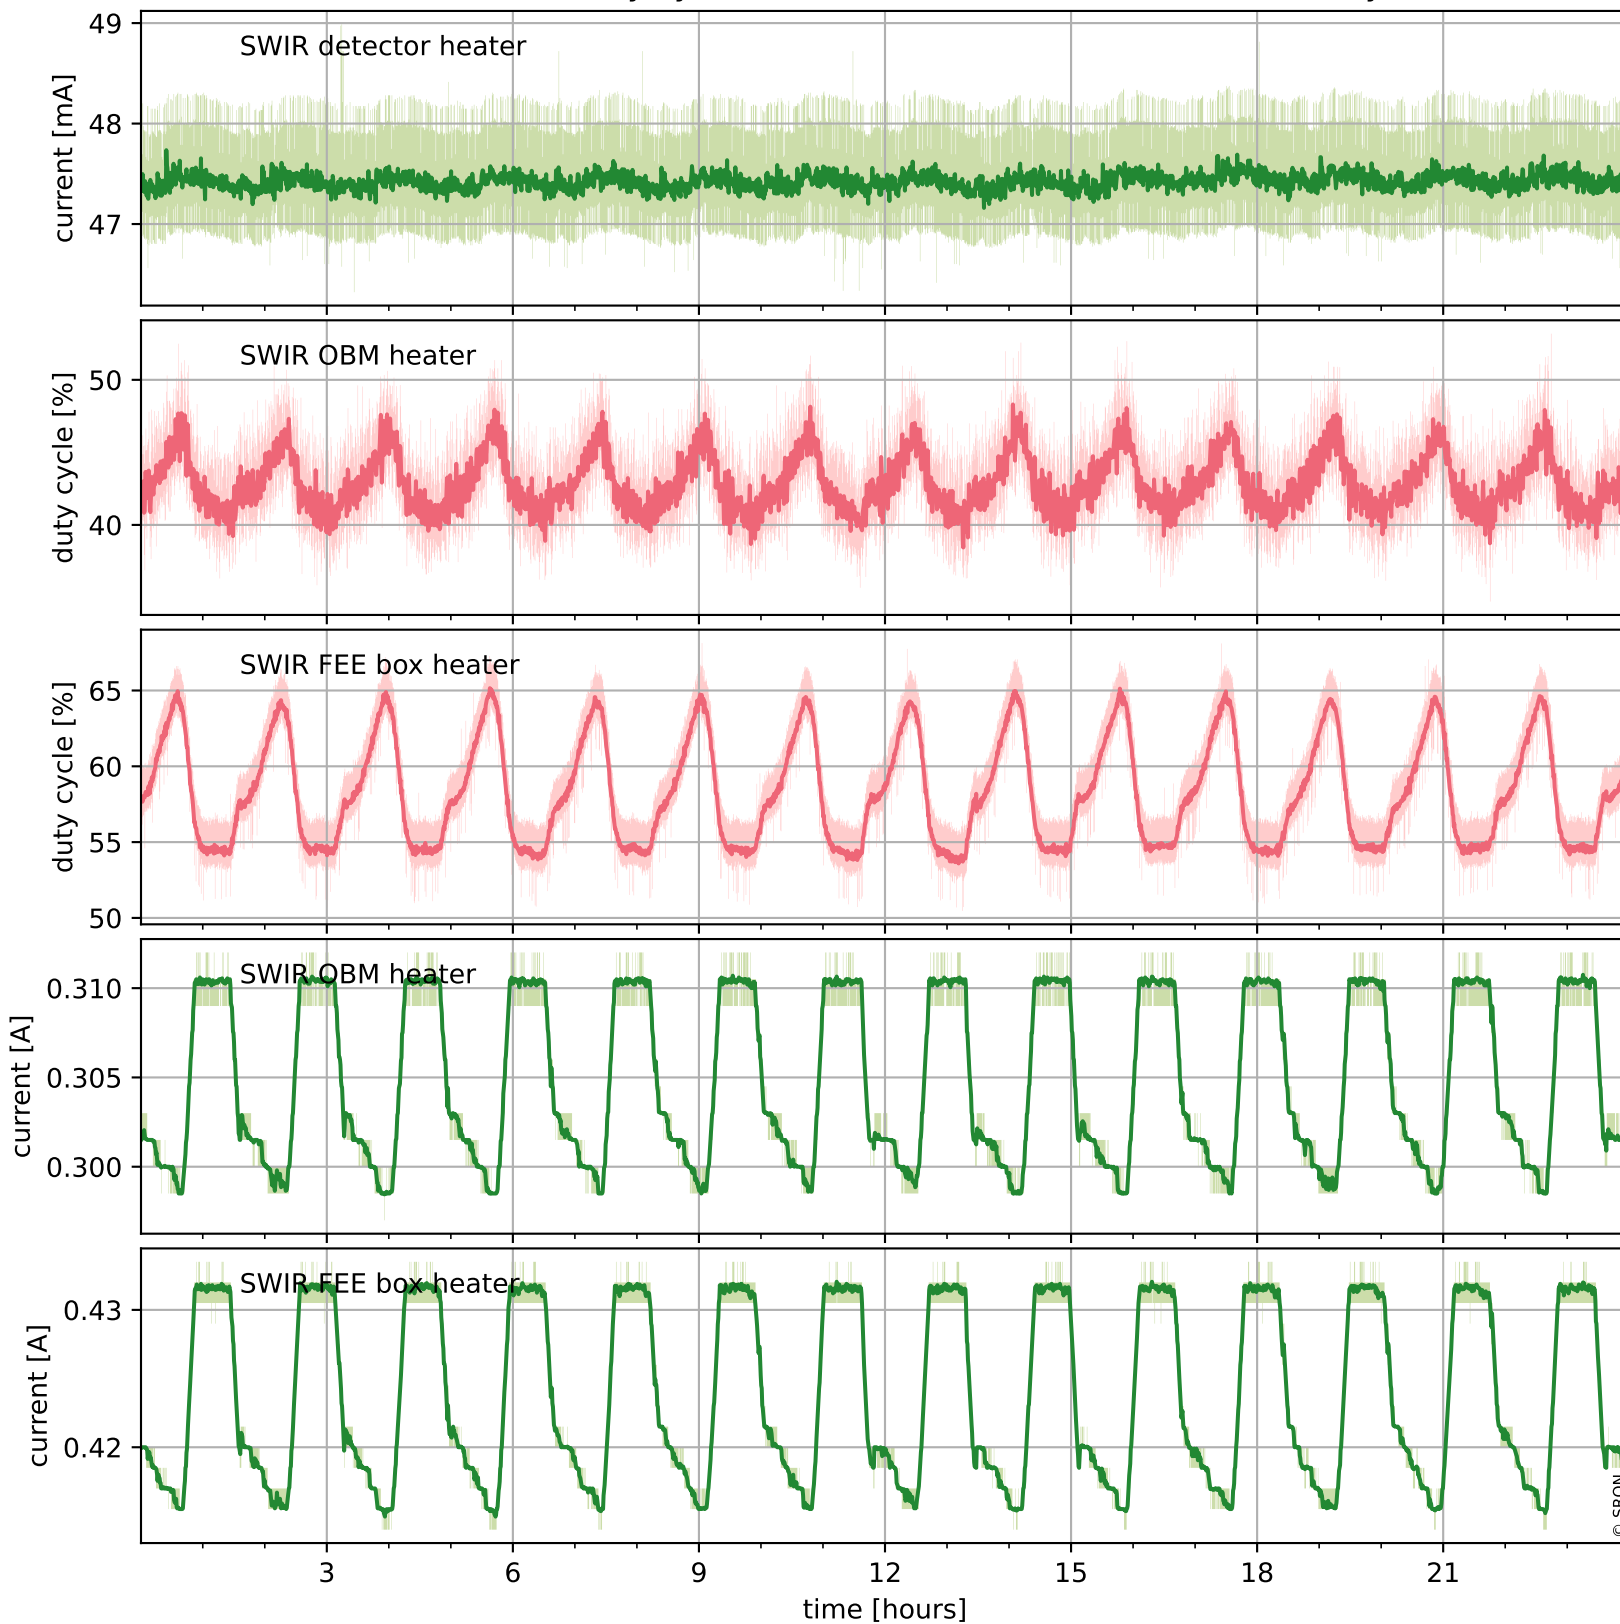

Tropomi SWIR housekeeping data

orbits : [18027, 18041]
coverage : 2021-04-06 / 2021-04-07
created : 2023-08-21T09:11:19

Temperature of sensors relevant for SWIR (one day)

Tropomi SWIR housekeeping data

orbits : [17557, 18041]
coverage : 2021-03-03 / 2021-04-07
created : 2023-08-21T09:11:19

Temperature of sensors relevant for SWIR (last month)

Tropomi SWIR housekeeping data

orbits : [18027, 18041]
coverage : 2021-04-06 / 2021-04-07
created : 2023-08-21T09:11:19

Current and duty cycle of 3 heaters relevant for SWIR (one day)

Tropomi SWIR housekeeping data

orbits : [17557, 18041]
coverage : 2021-03-03 / 2021-04-07
created : 2023-08-21T09:11:20

Current and duty cycle of 3 heaters relevant for SWIR (last month)

Tropomi SWIR housekeeping data