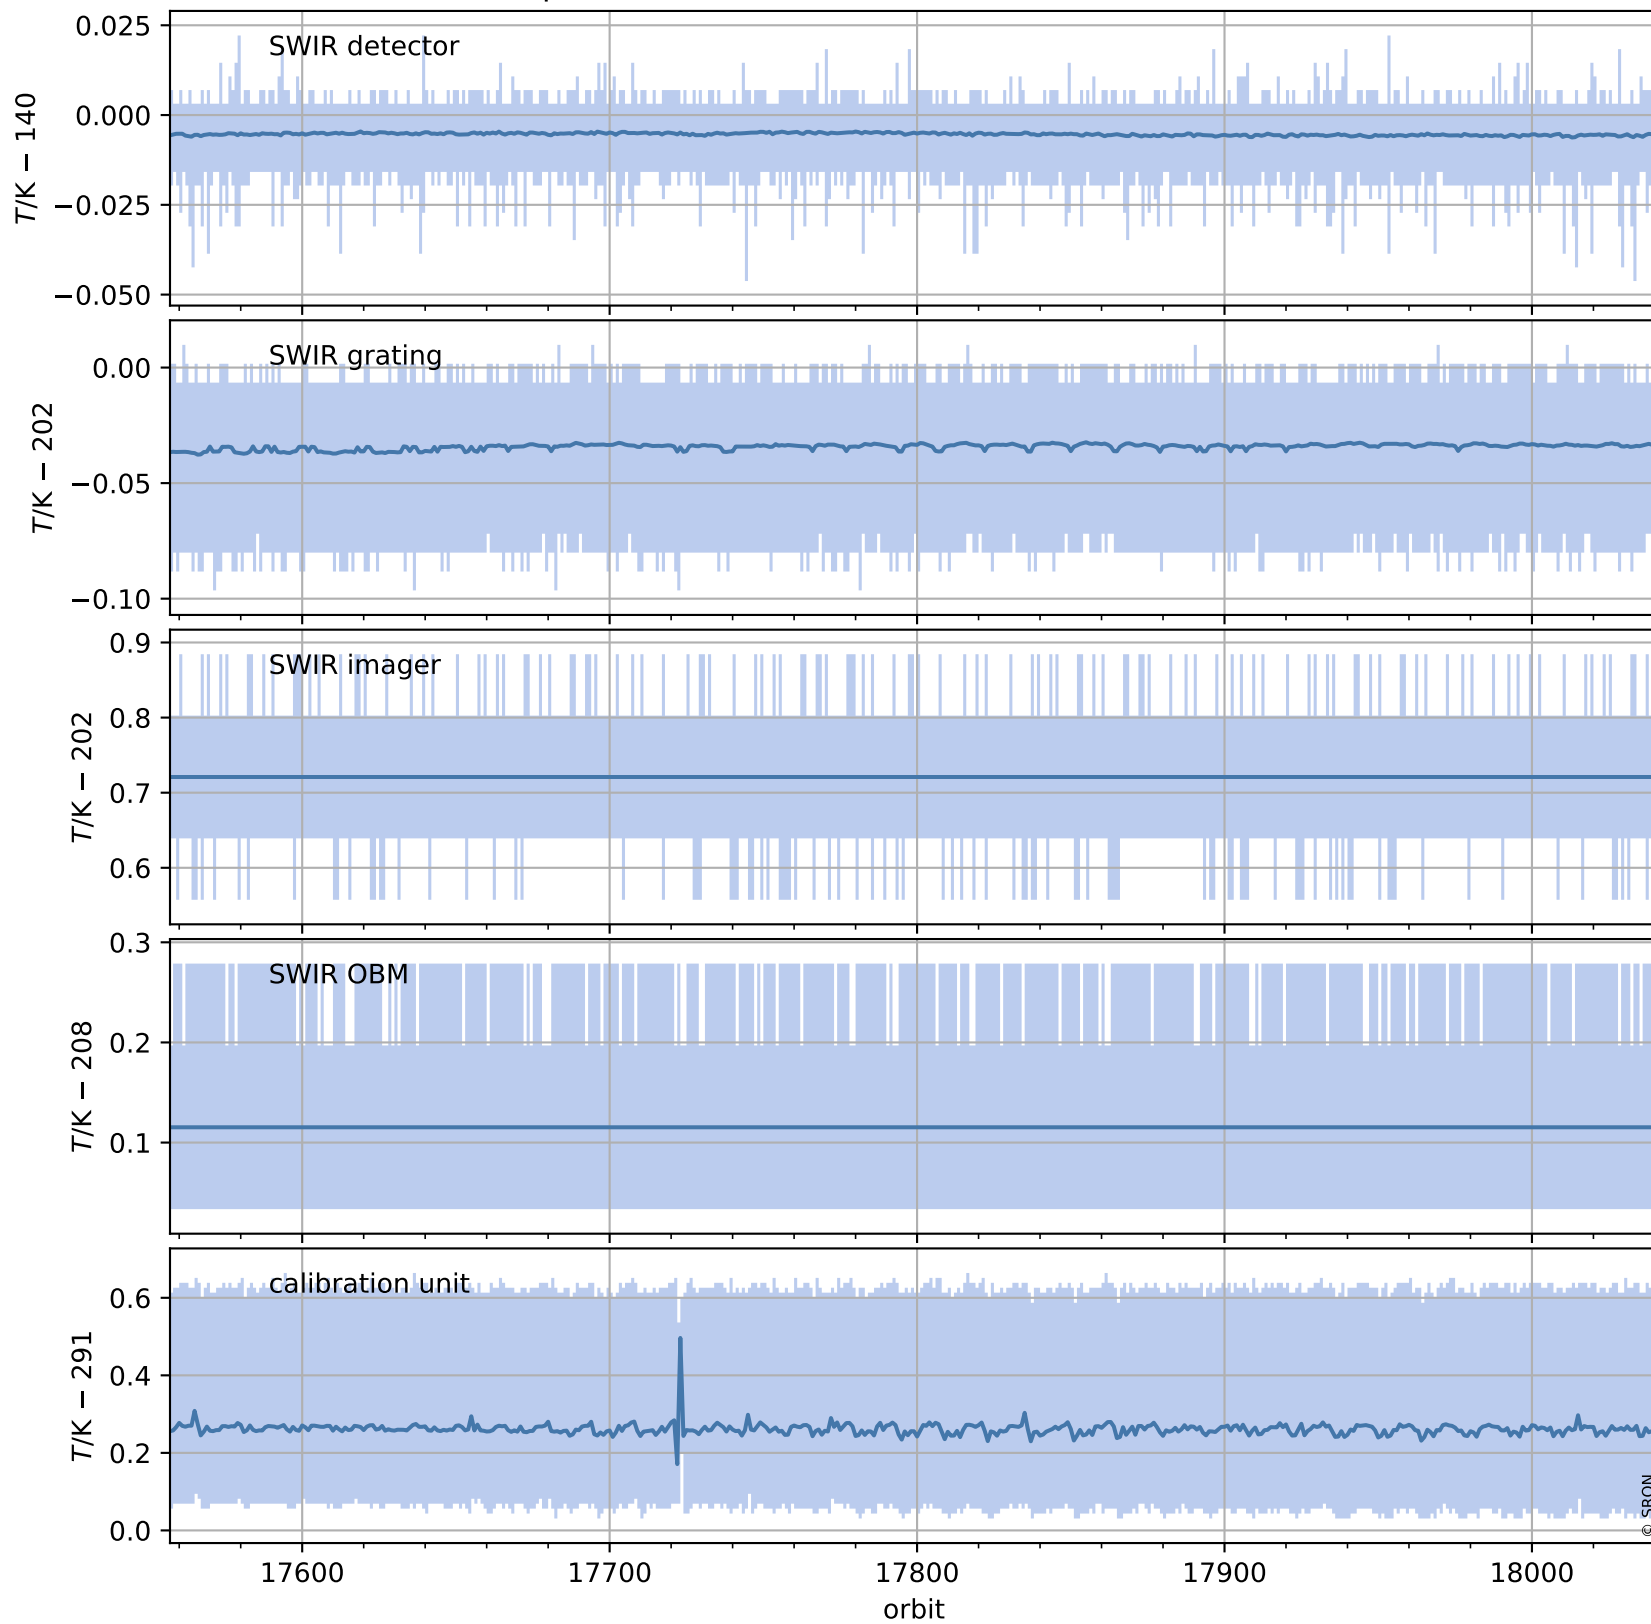

Tropomi SWIR housekeeping data

orbits : [18027, 18041]
coverage : 2021-04-06 / 2021-04-07
created : 2023-08-21T09:11:19

Temperature of sensors relevant for SWIR (one day)

Tropomi SWIR housekeeping data

orbits : [17557, 18041]
coverage : 2021-03-03 / 2021-04-07
created : 2023-08-21T09:11:19

Temperature of sensors relevant for SWIR (last month)

Tropomi SWIR housekeeping data

orbits : [18027, 18041]
coverage : 2021-04-06 / 2021-04-07
created : 2023-08-21T09:11:19

Current and duty cycle of 3 heaters relevant for SWIR (one day)

Tropomi SWIR housekeeping data

orbits : [17557, 18041]
coverage : 2021-03-03 / 2021-04-07
created : 2023-08-21T09:11:20

Current and duty cycle of 3 heaters relevant for SWIR (last month)

Tropomi SWIR housekeeping data

orbits : [18027, 18041]
coverage : 2021-04-06 / 2021-04-07
created : 2023-08-21T09:11:20

Temperature of sensors at the SWIR front-end electronics (one day)

Tropomi SWIR housekeeping data

orbits : [17557, 18041]
coverage : 2021-03-03 / 2021-04-07
created : 2023-08-21T09:11:20