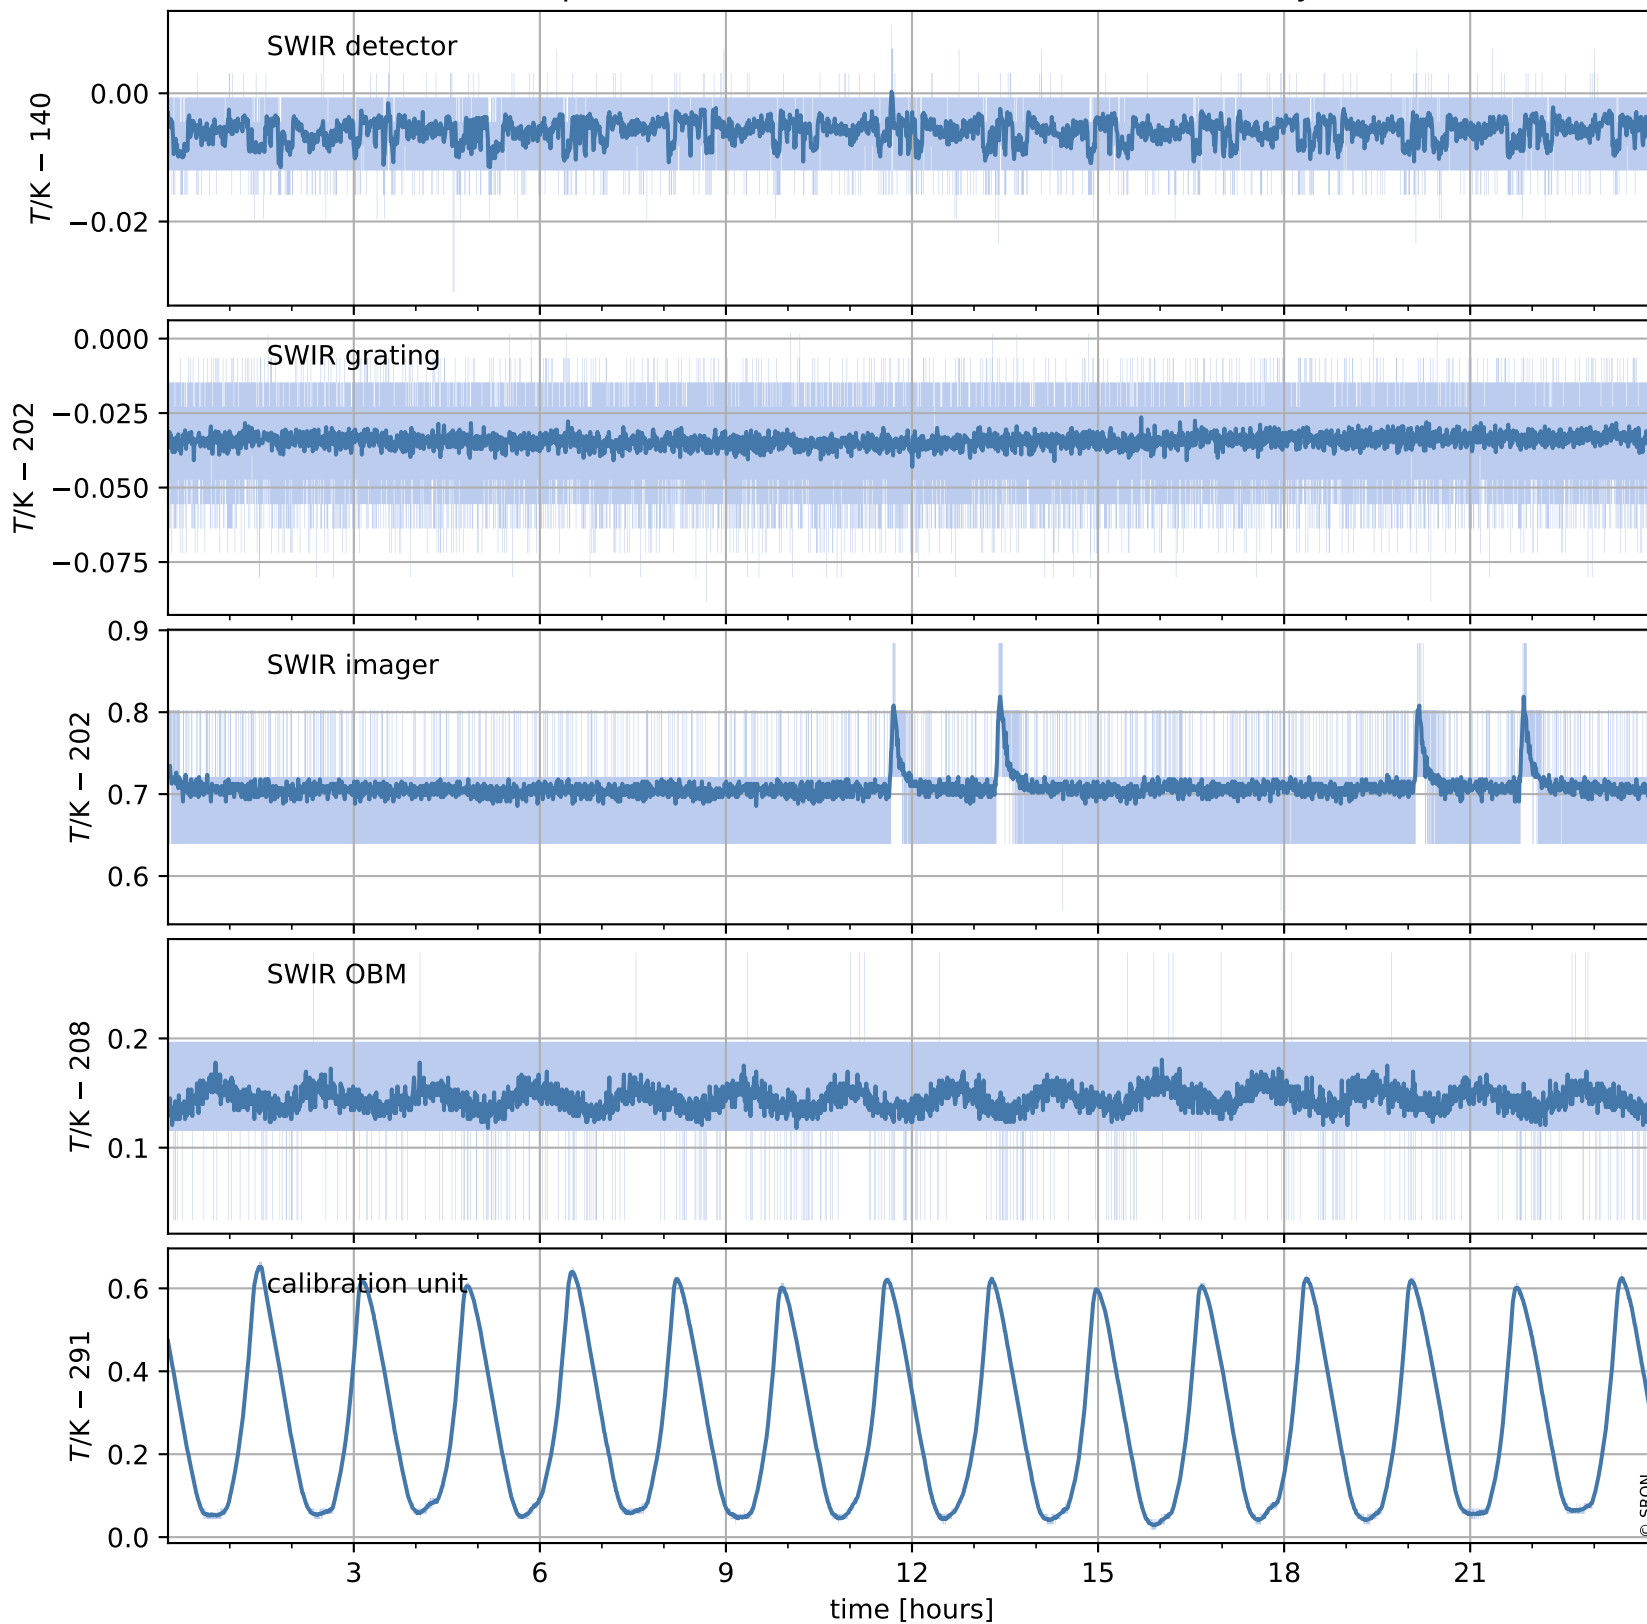

Tropomi SWIR housekeeping data

orbits : [18042, 18055]
coverage : 2021-04-07 / 2021-04-08
created : 2023-08-21T09:11:21

Temperature of sensors relevant for SWIR (one day)

Tropomi SWIR housekeeping data

orbits : [17571, 18055]
coverage : 2021-03-04 / 2021-04-08
created : 2023-08-21T09:11:21

Temperature of sensors relevant for SWIR (last month)

Tropomi SWIR housekeeping data

orbits : [18042, 18055]
coverage : 2021-04-07 / 2021-04-08
created : 2023-08-21T09:11:22

Current and duty cycle of 3 heaters relevant for SWIR (one day)

Tropomi SWIR housekeeping data

orbits : [17571, 18055]
coverage : 2021-03-04 / 2021-04-08
created : 2023-08-21T09:11:22

Current and duty cycle of 3 heaters relevant for SWIR (last month)

Tropomi SWIR housekeeping data