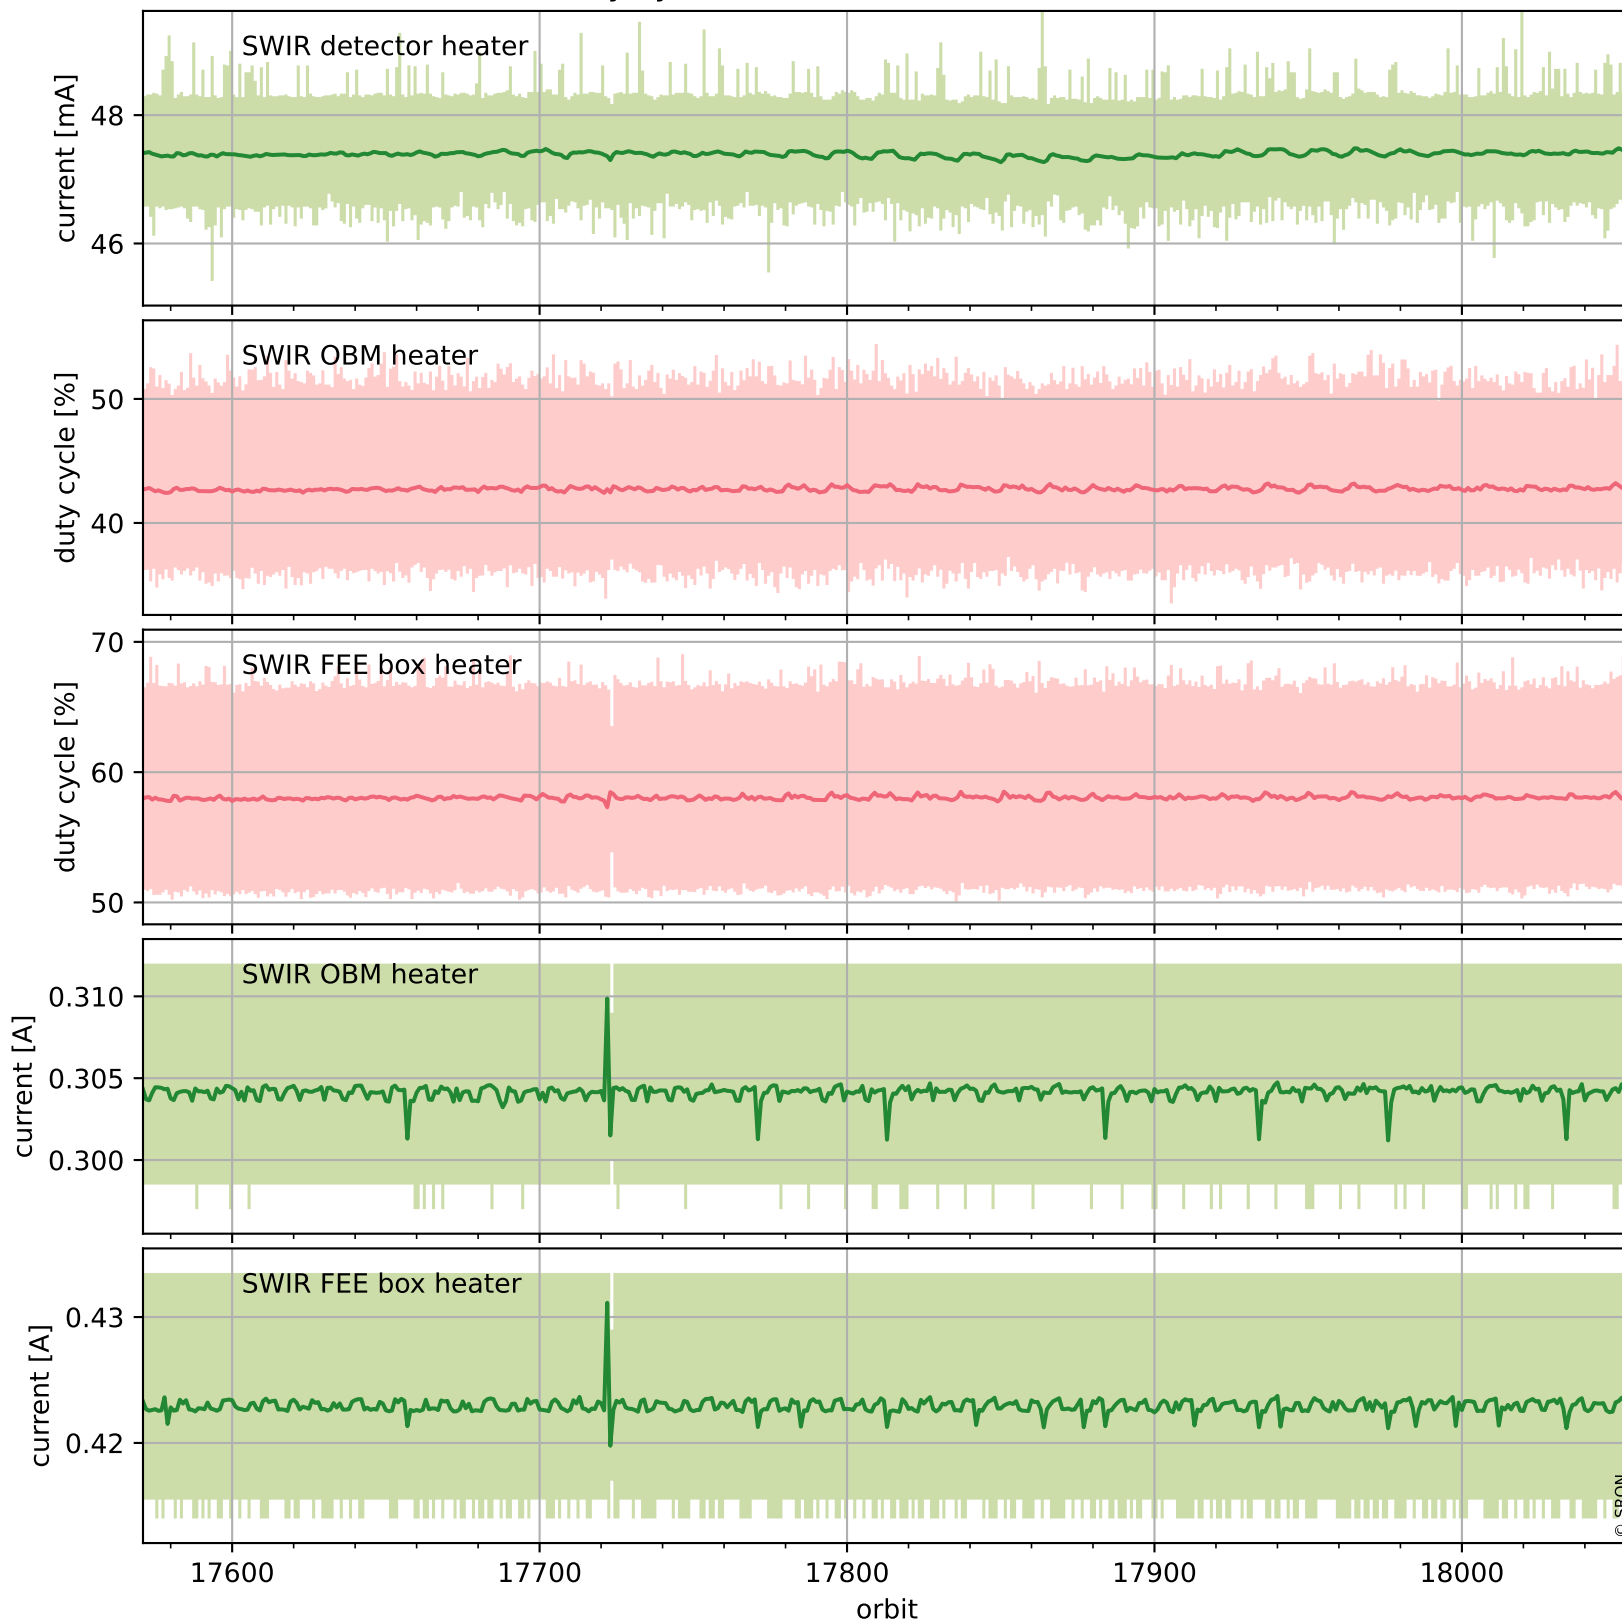

Tropomi SWIR housekeeping data

orbits : [18042, 18055]
coverage : 2021-04-07 / 2021-04-08
created : 2023-08-21T09:11:21

Temperature of sensors relevant for SWIR (one day)

Tropomi SWIR housekeeping data

orbits : [17571, 18055]
coverage : 2021-03-04 / 2021-04-08
created : 2023-08-21T09:11:21

Temperature of sensors relevant for SWIR (last month)

Tropomi SWIR housekeeping data

orbits : [18042, 18055]
coverage : 2021-04-07 / 2021-04-08
created : 2023-08-21T09:11:22

Current and duty cycle of 3 heaters relevant for SWIR (one day)

Tropomi SWIR housekeeping data

orbits : [17571, 18055]
coverage : 2021-03-04 / 2021-04-08
created : 2023-08-21T09:11:22

Current and duty cycle of 3 heaters relevant for SWIR (last month)

Tropomi SWIR housekeeping data

orbits : [18042, 18055]
coverage : 2021-04-07 / 2021-04-08
created : 2023-08-21T09:11:22

Temperature of sensors at the SWIR front-end electronics (one day)

Tropomi SWIR housekeeping data

orbits : [17571, 18055]
coverage : 2021-03-04 / 2021-04-08
created : 2023-08-21T09:11:23