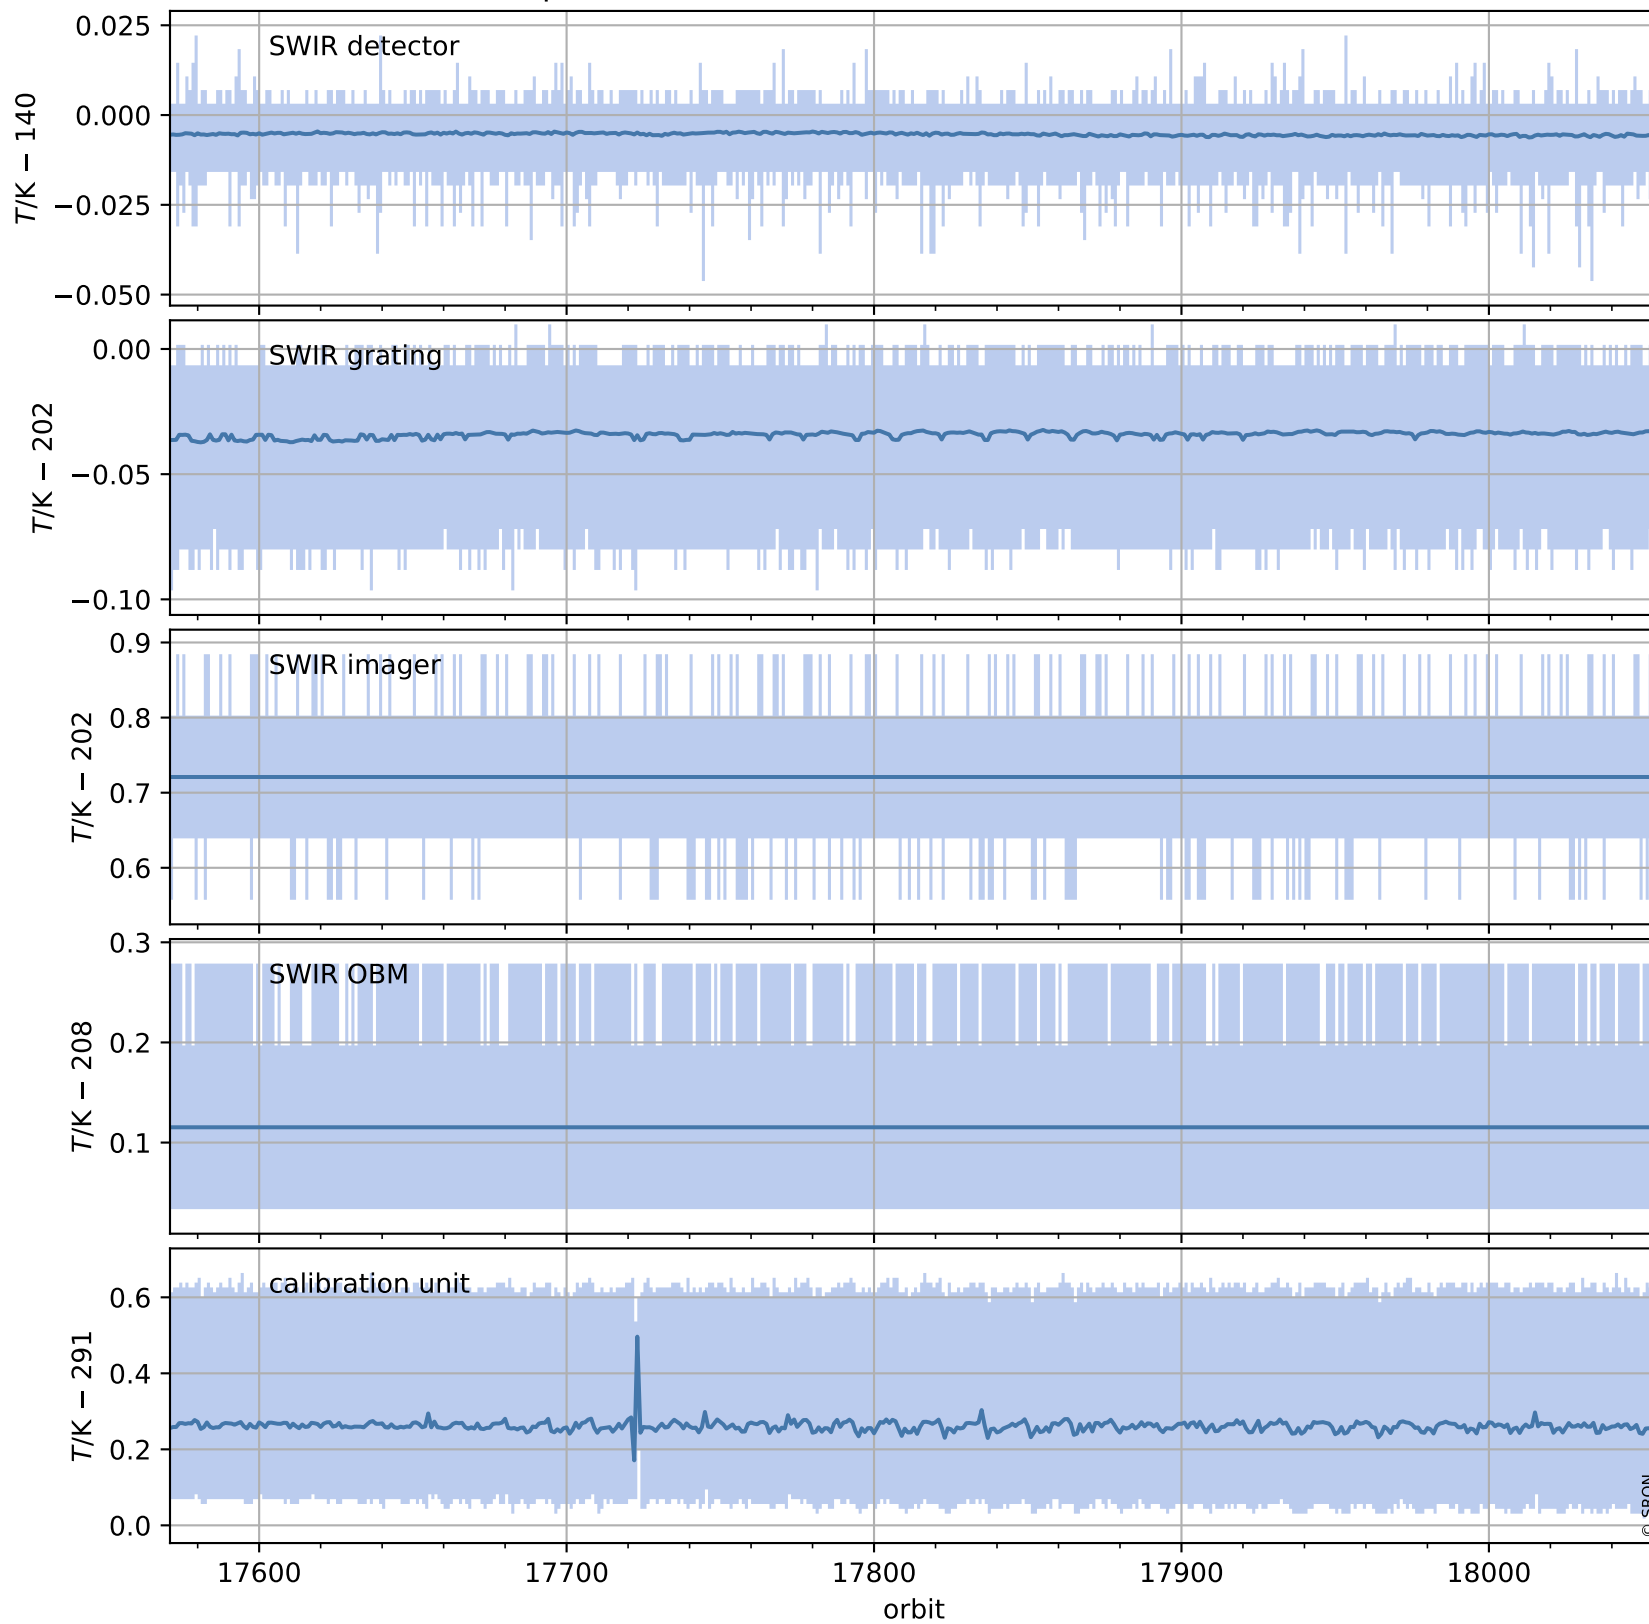

Tropomi SWIR housekeeping data

orbits : [18042, 18055]
coverage : 2021-04-07 / 2021-04-08
created : 2023-08-21T09:11:21

Temperature of sensors relevant for SWIR (one day)

Tropomi SWIR housekeeping data

orbits : [17571, 18055]
coverage : 2021-03-04 / 2021-04-08
created : 2023-08-21T09:11:21

Temperature of sensors relevant for SWIR (last month)

Tropomi SWIR housekeeping data

orbits : [18042, 18055]
coverage : 2021-04-07 / 2021-04-08
created : 2023-08-21T09:11:22

Current and duty cycle of 3 heaters relevant for SWIR (one day)

Tropomi SWIR housekeeping data

orbits : [17571, 18055]
coverage : 2021-03-04 / 2021-04-08
created : 2023-08-21T09:11:22

Current and duty cycle of 3 heaters relevant for SWIR (last month)

Tropomi SWIR housekeeping data

orbits : [18042, 18055]
coverage : 2021-04-07 / 2021-04-08
created : 2023-08-21T09:11:22

Temperature of sensors at the SWIR front-end electronics (one day)

Tropomi SWIR housekeeping data

orbits : [17571, 18055]
coverage : 2021-03-04 / 2021-04-08
created : 2023-08-21T09:11:23