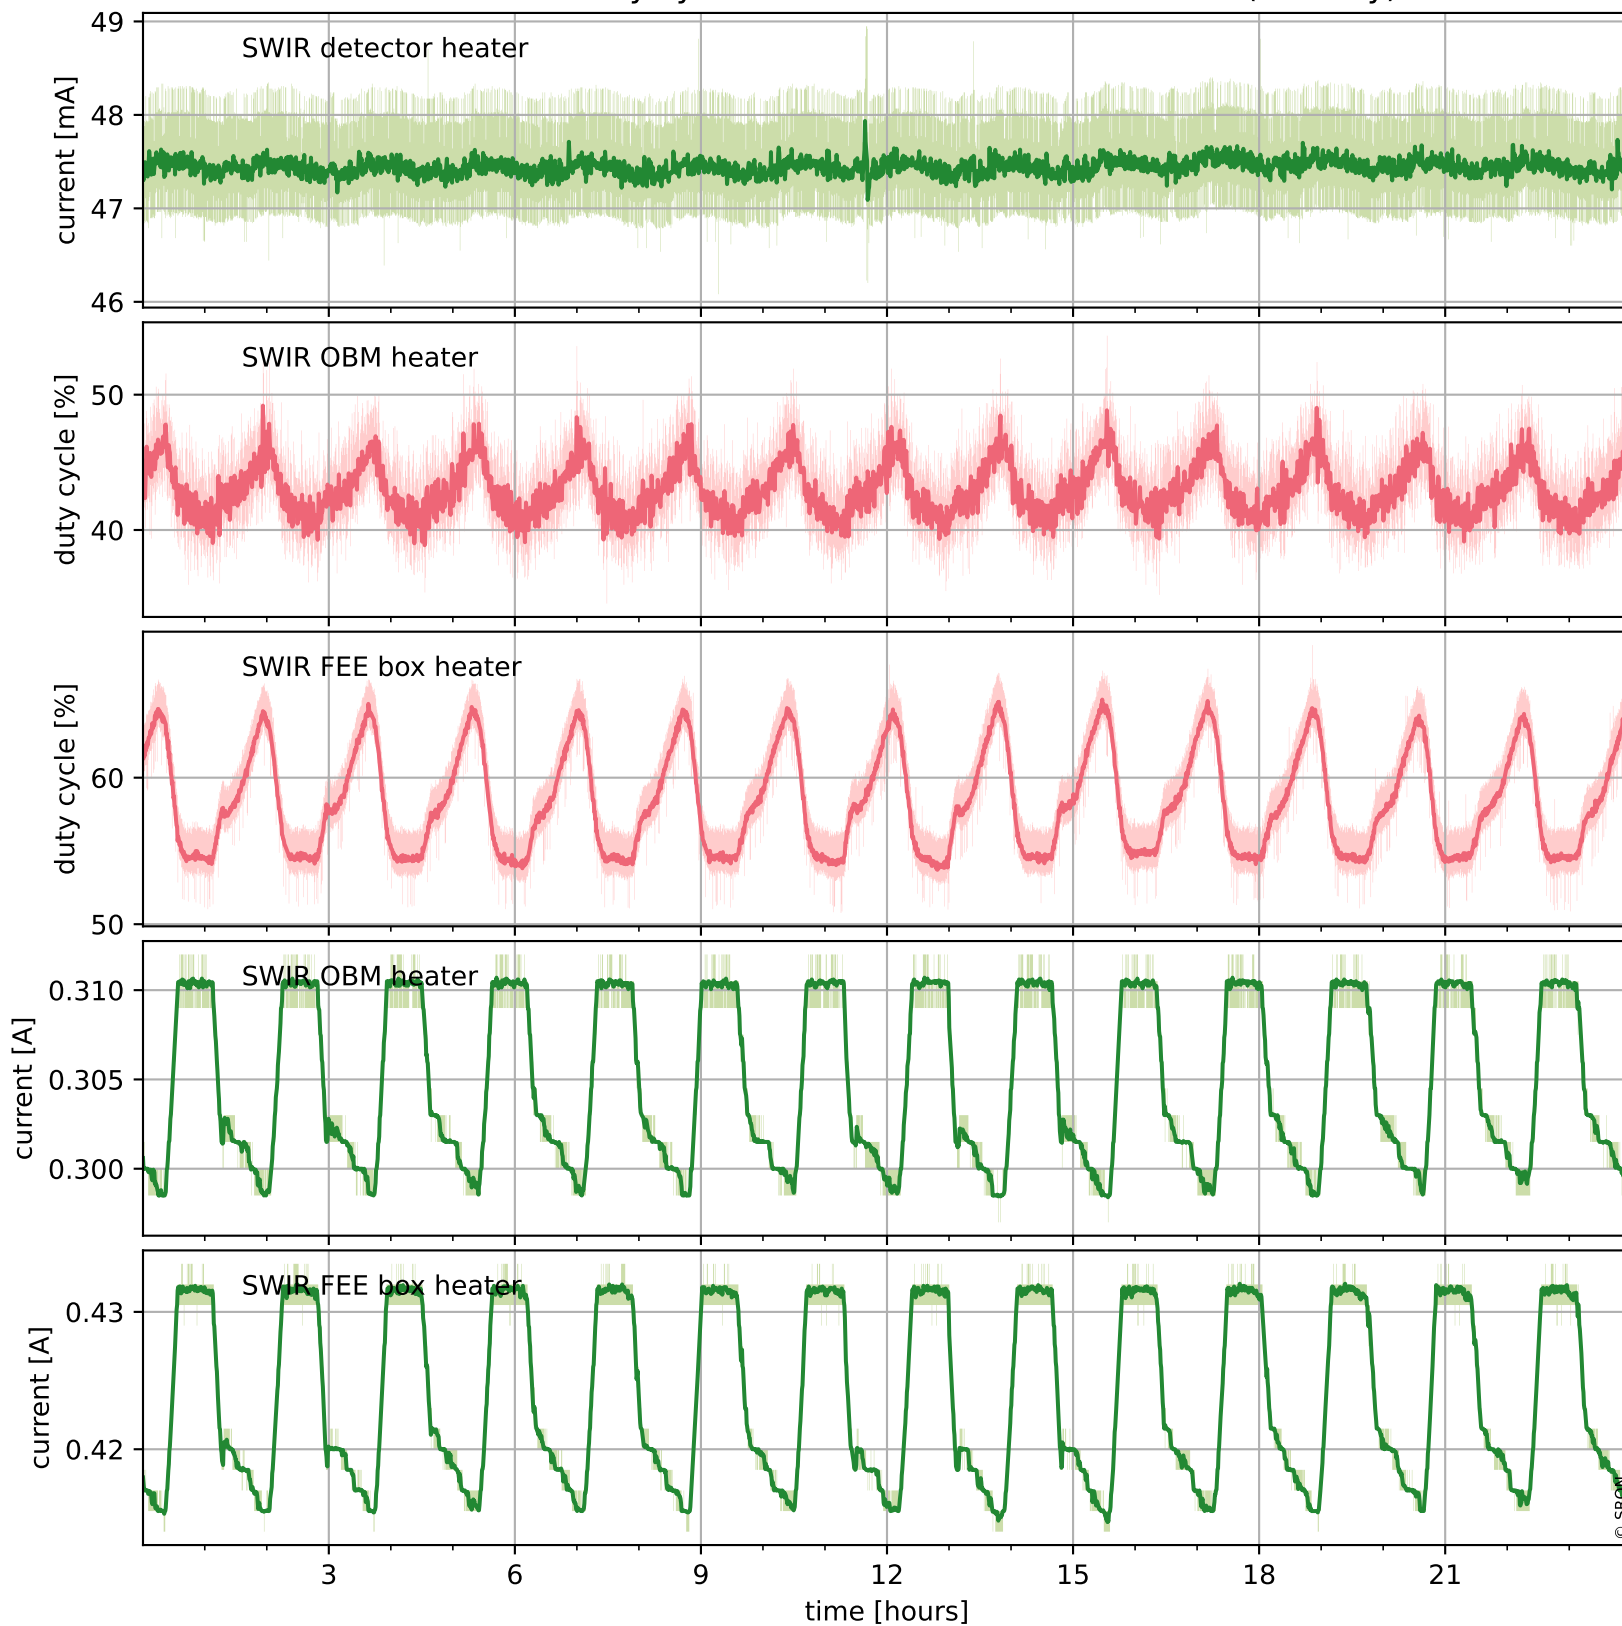

Tropomi SWIR housekeeping data

orbits : [18042, 18055]
coverage : 2021-04-07 / 2021-04-08
created : 2023-08-21T09:11:21

Temperature of sensors relevant for SWIR (one day)

Tropomi SWIR housekeeping data

orbits : [17571, 18055]
coverage : 2021-03-04 / 2021-04-08
created : 2023-08-21T09:11:21

Temperature of sensors relevant for SWIR (last month)

Tropomi SWIR housekeeping data

orbits : [18042, 18055]
coverage : 2021-04-07 / 2021-04-08
created : 2023-08-21T09:11:22

Current and duty cycle of 3 heaters relevant for SWIR (one day)

Tropomi SWIR housekeeping data

orbits : [17571, 18055]
coverage : 2021-03-04 / 2021-04-08
created : 2023-08-21T09:11:22

Current and duty cycle of 3 heaters relevant for SWIR (last month)

Tropomi SWIR housekeeping data

orbits : [18042, 18055]
coverage : 2021-04-07 / 2021-04-08
created : 2023-08-21T09:11:22

Temperature of sensors at the SWIR front-end electronics (one day)

Tropomi SWIR housekeeping data

orbits : [17571, 18055]
coverage : 2021-03-04 / 2021-04-08
created : 2023-08-21T09:11:23