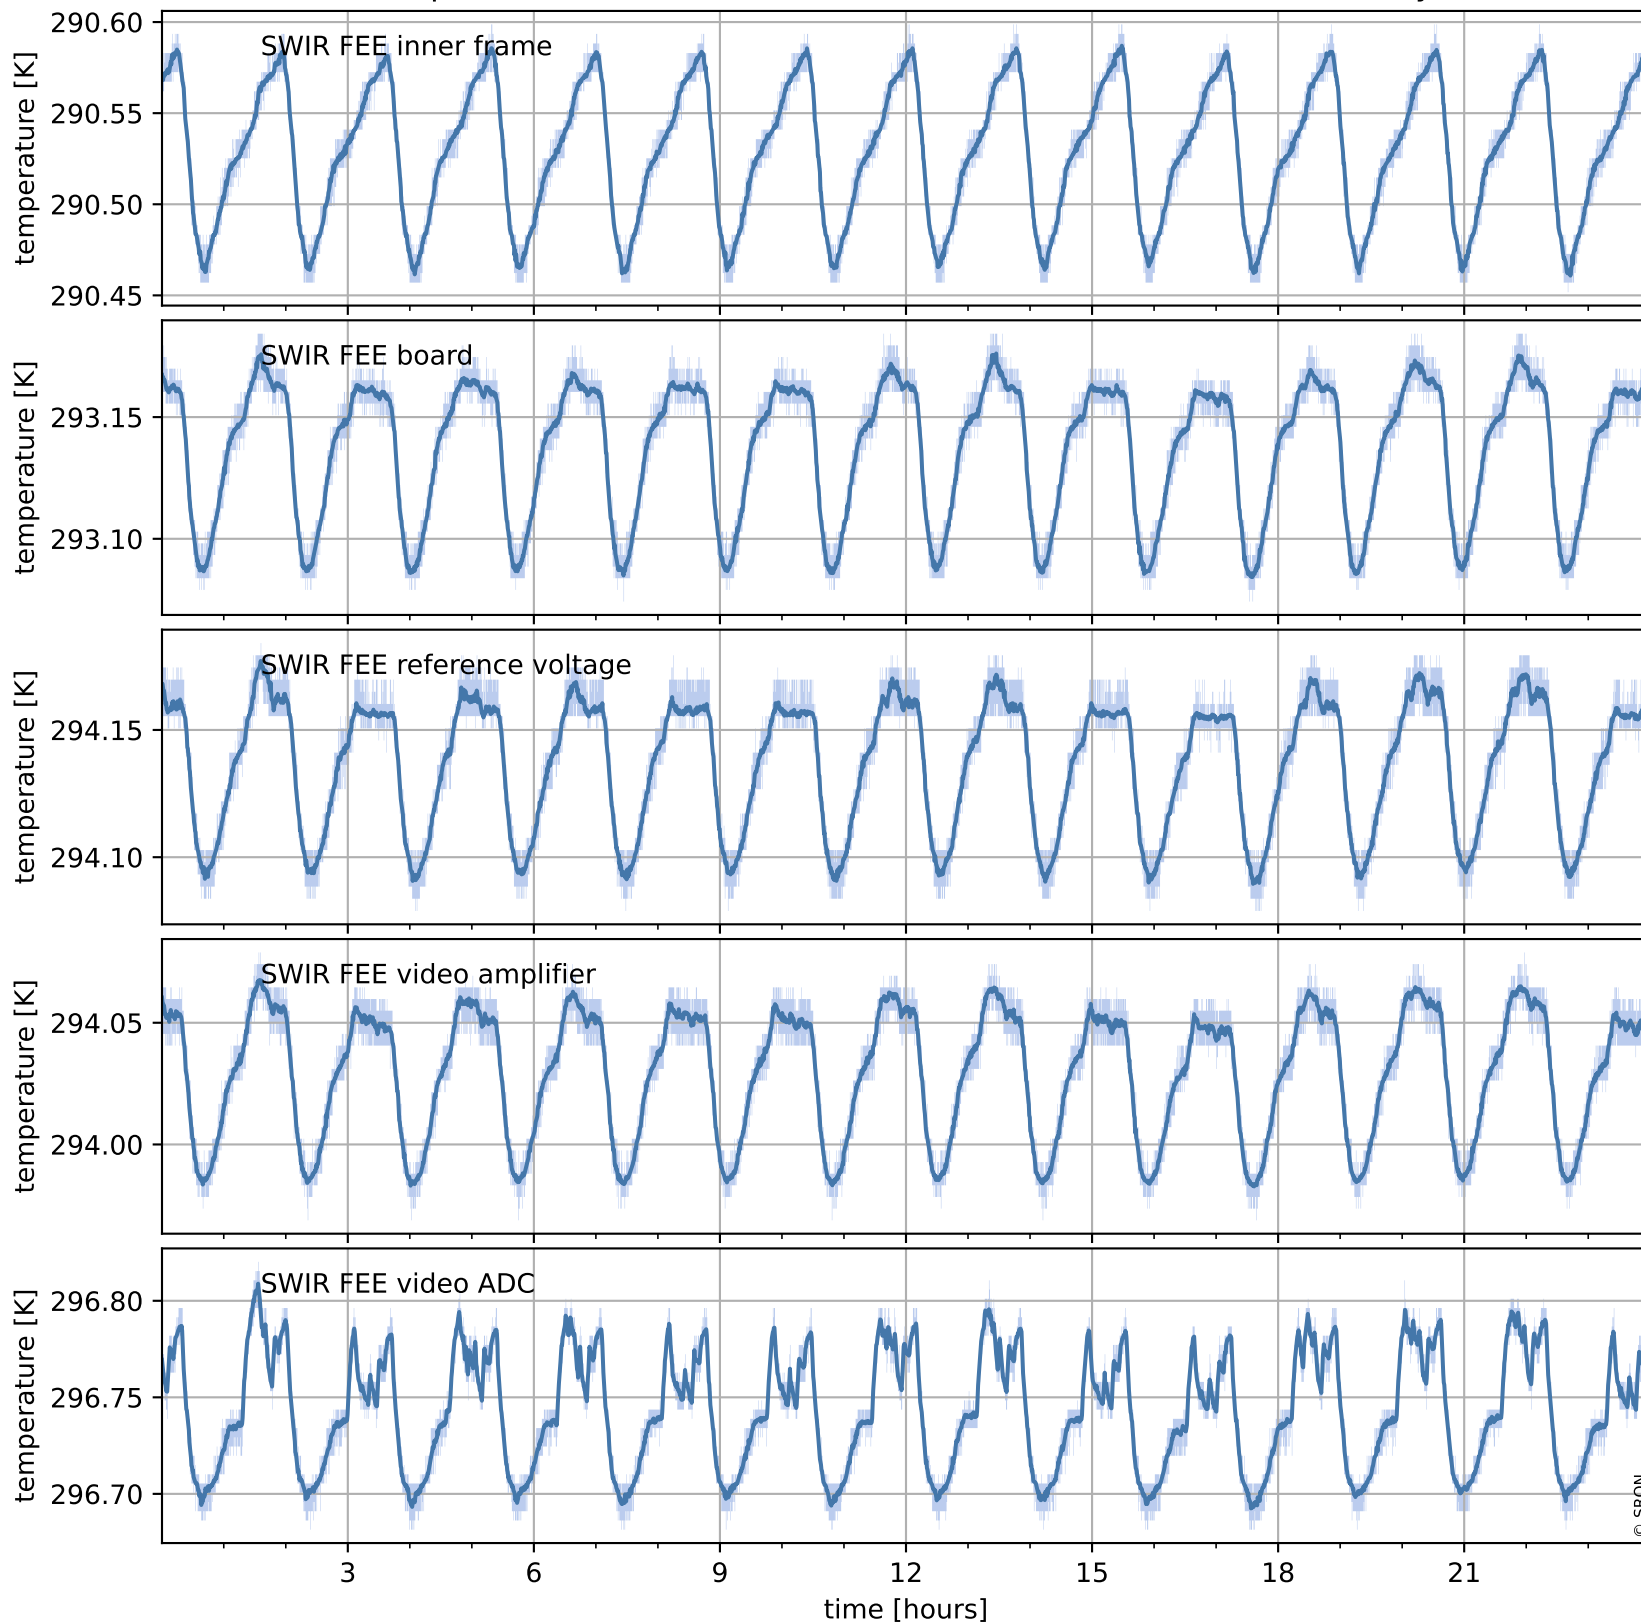

Tropomi SWIR housekeeping data

orbits : [18042, 18055]
coverage : 2021-04-07 / 2021-04-08
created : 2023-08-21T09:11:21

Temperature of sensors relevant for SWIR (one day)

Tropomi SWIR housekeeping data

orbits : [17571, 18055]
coverage : 2021-03-04 / 2021-04-08
created : 2023-08-21T09:11:21

Temperature of sensors relevant for SWIR (last month)

Tropomi SWIR housekeeping data

orbits : [18042, 18055]
coverage : 2021-04-07 / 2021-04-08
created : 2023-08-21T09:11:22

Current and duty cycle of 3 heaters relevant for SWIR (one day)

Tropomi SWIR housekeeping data

orbits : [17571, 18055]
coverage : 2021-03-04 / 2021-04-08
created : 2023-08-21T09:11:22

Current and duty cycle of 3 heaters relevant for SWIR (last month)

Tropomi SWIR housekeeping data

orbits : [18042, 18055]
coverage : 2021-04-07 / 2021-04-08
created : 2023-08-21T09:11:22

Temperature of sensors at the SWIR front-end electronics (one day)

Tropomi SWIR housekeeping data

orbits : [17571, 18055]
coverage : 2021-03-04 / 2021-04-08
created : 2023-08-21T09:11:23