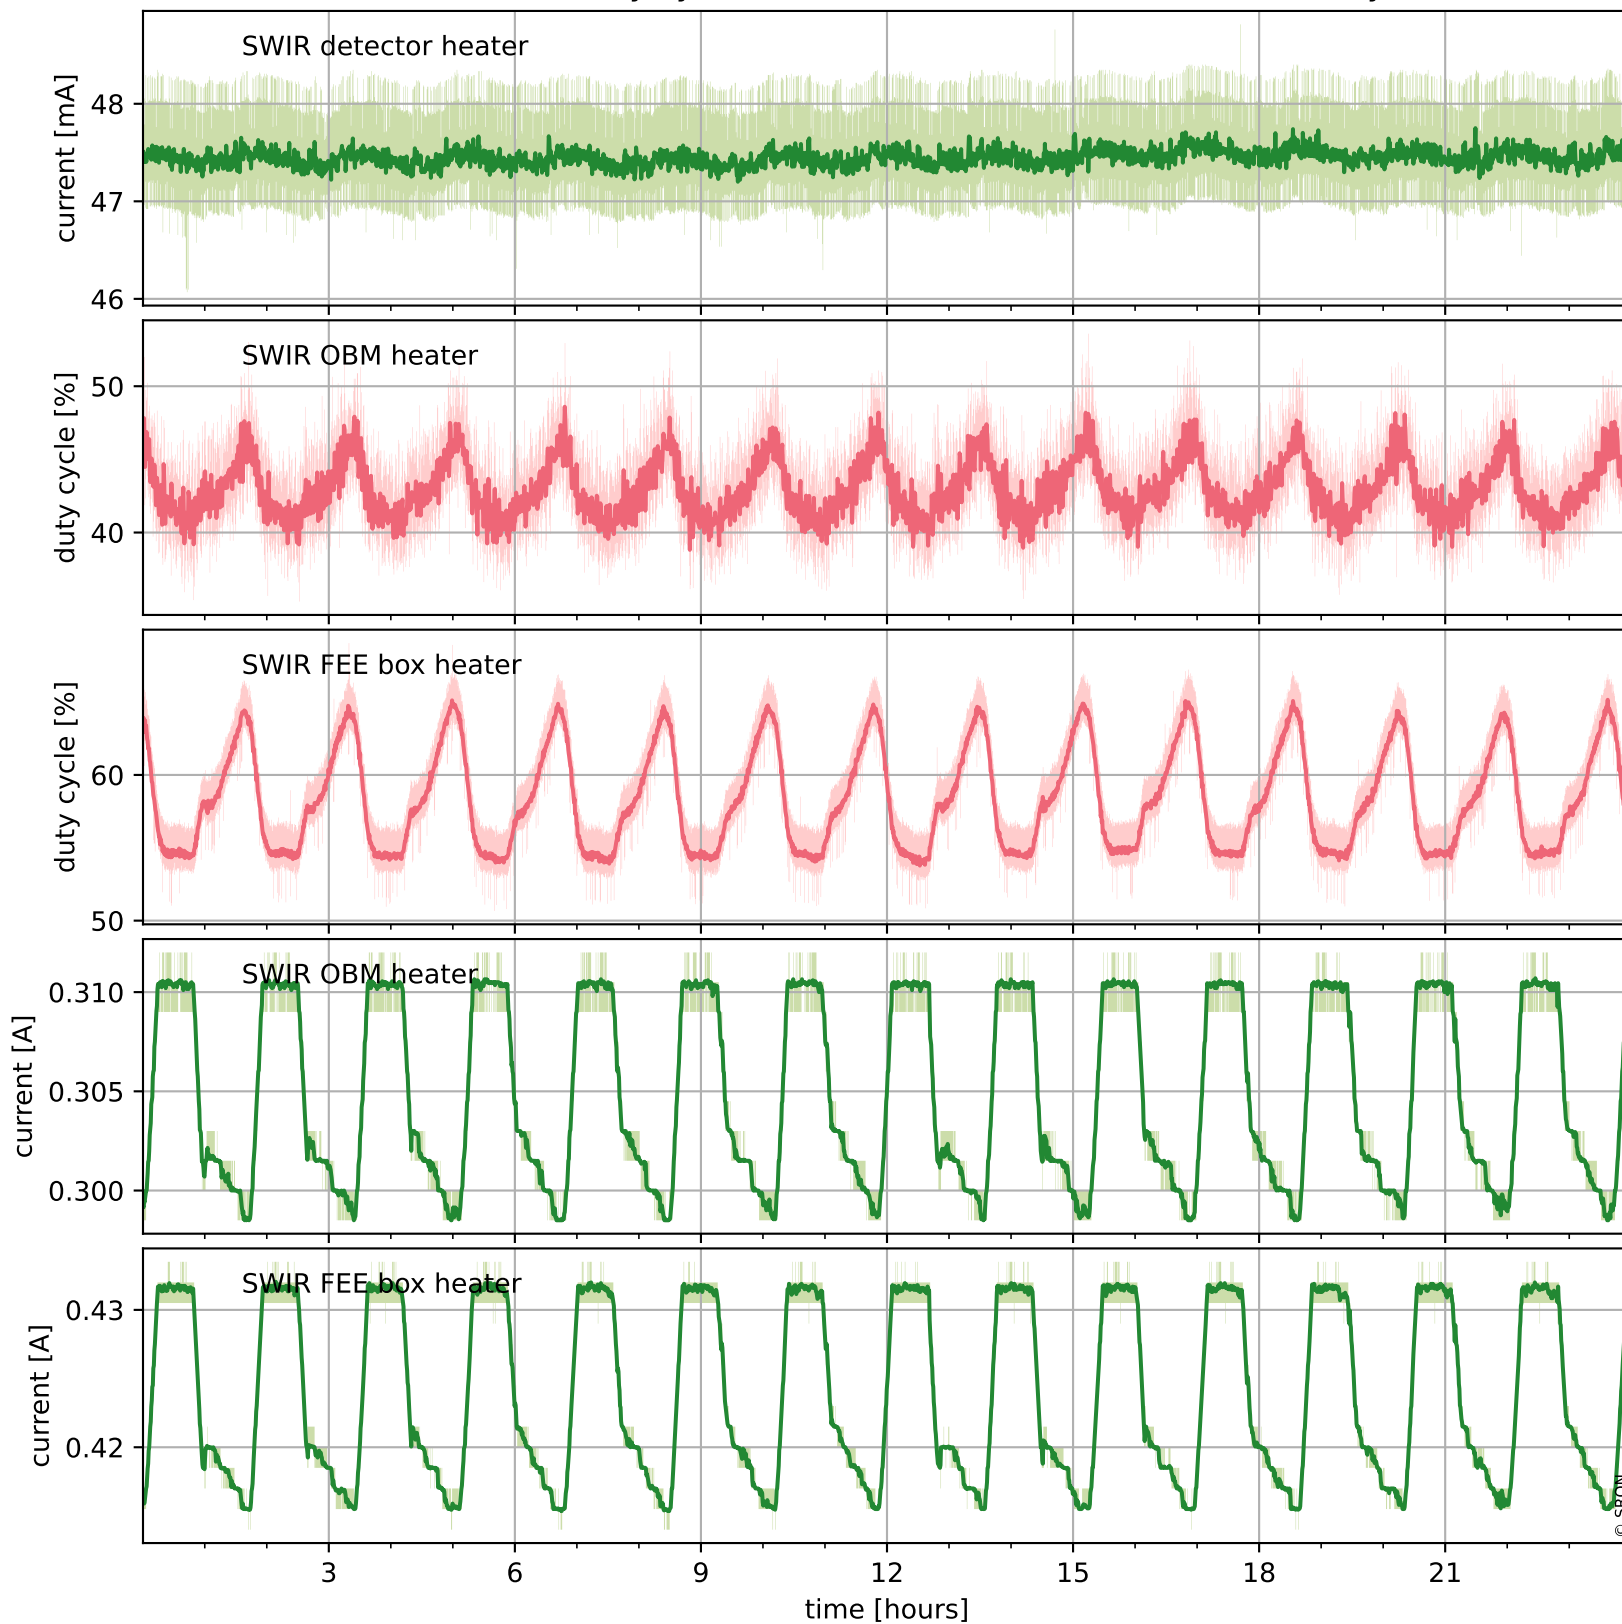

Tropomi SWIR housekeeping data

orbits : [18056, 18069]
coverage : 2021-04-08 / 2021-04-09
created : 2023-08-21T09:11:23

Temperature of sensors relevant for SWIR (one day)

Tropomi SWIR housekeeping data

orbits : [17585, 18069]
coverage : 2021-03-05 / 2021-04-09
created : 2023-08-21T09:11:24

Temperature of sensors relevant for SWIR (last month)

Tropomi SWIR housekeeping data

orbits : [18056, 18069]
coverage : 2021-04-08 / 2021-04-09
created : 2023-08-21T09:11:24

Current and duty cycle of 3 heaters relevant for SWIR (one day)

Tropomi SWIR housekeeping data

orbits : [17585, 18069]
coverage : 2021-03-05 / 2021-04-09
created : 2023-08-21T09:11:24

Current and duty cycle of 3 heaters relevant for SWIR (last month)

Tropomi SWIR housekeeping data

orbits : [18056, 18069]
coverage : 2021-04-08 / 2021-04-09
created : 2023-08-21T09:11:25

Temperature of sensors at the SWIR front-end electronics (one day)

Tropomi SWIR housekeeping data

orbits : [17585, 18069]
coverage : 2021-03-05 / 2021-04-09
created : 2023-08-21T09:11:25