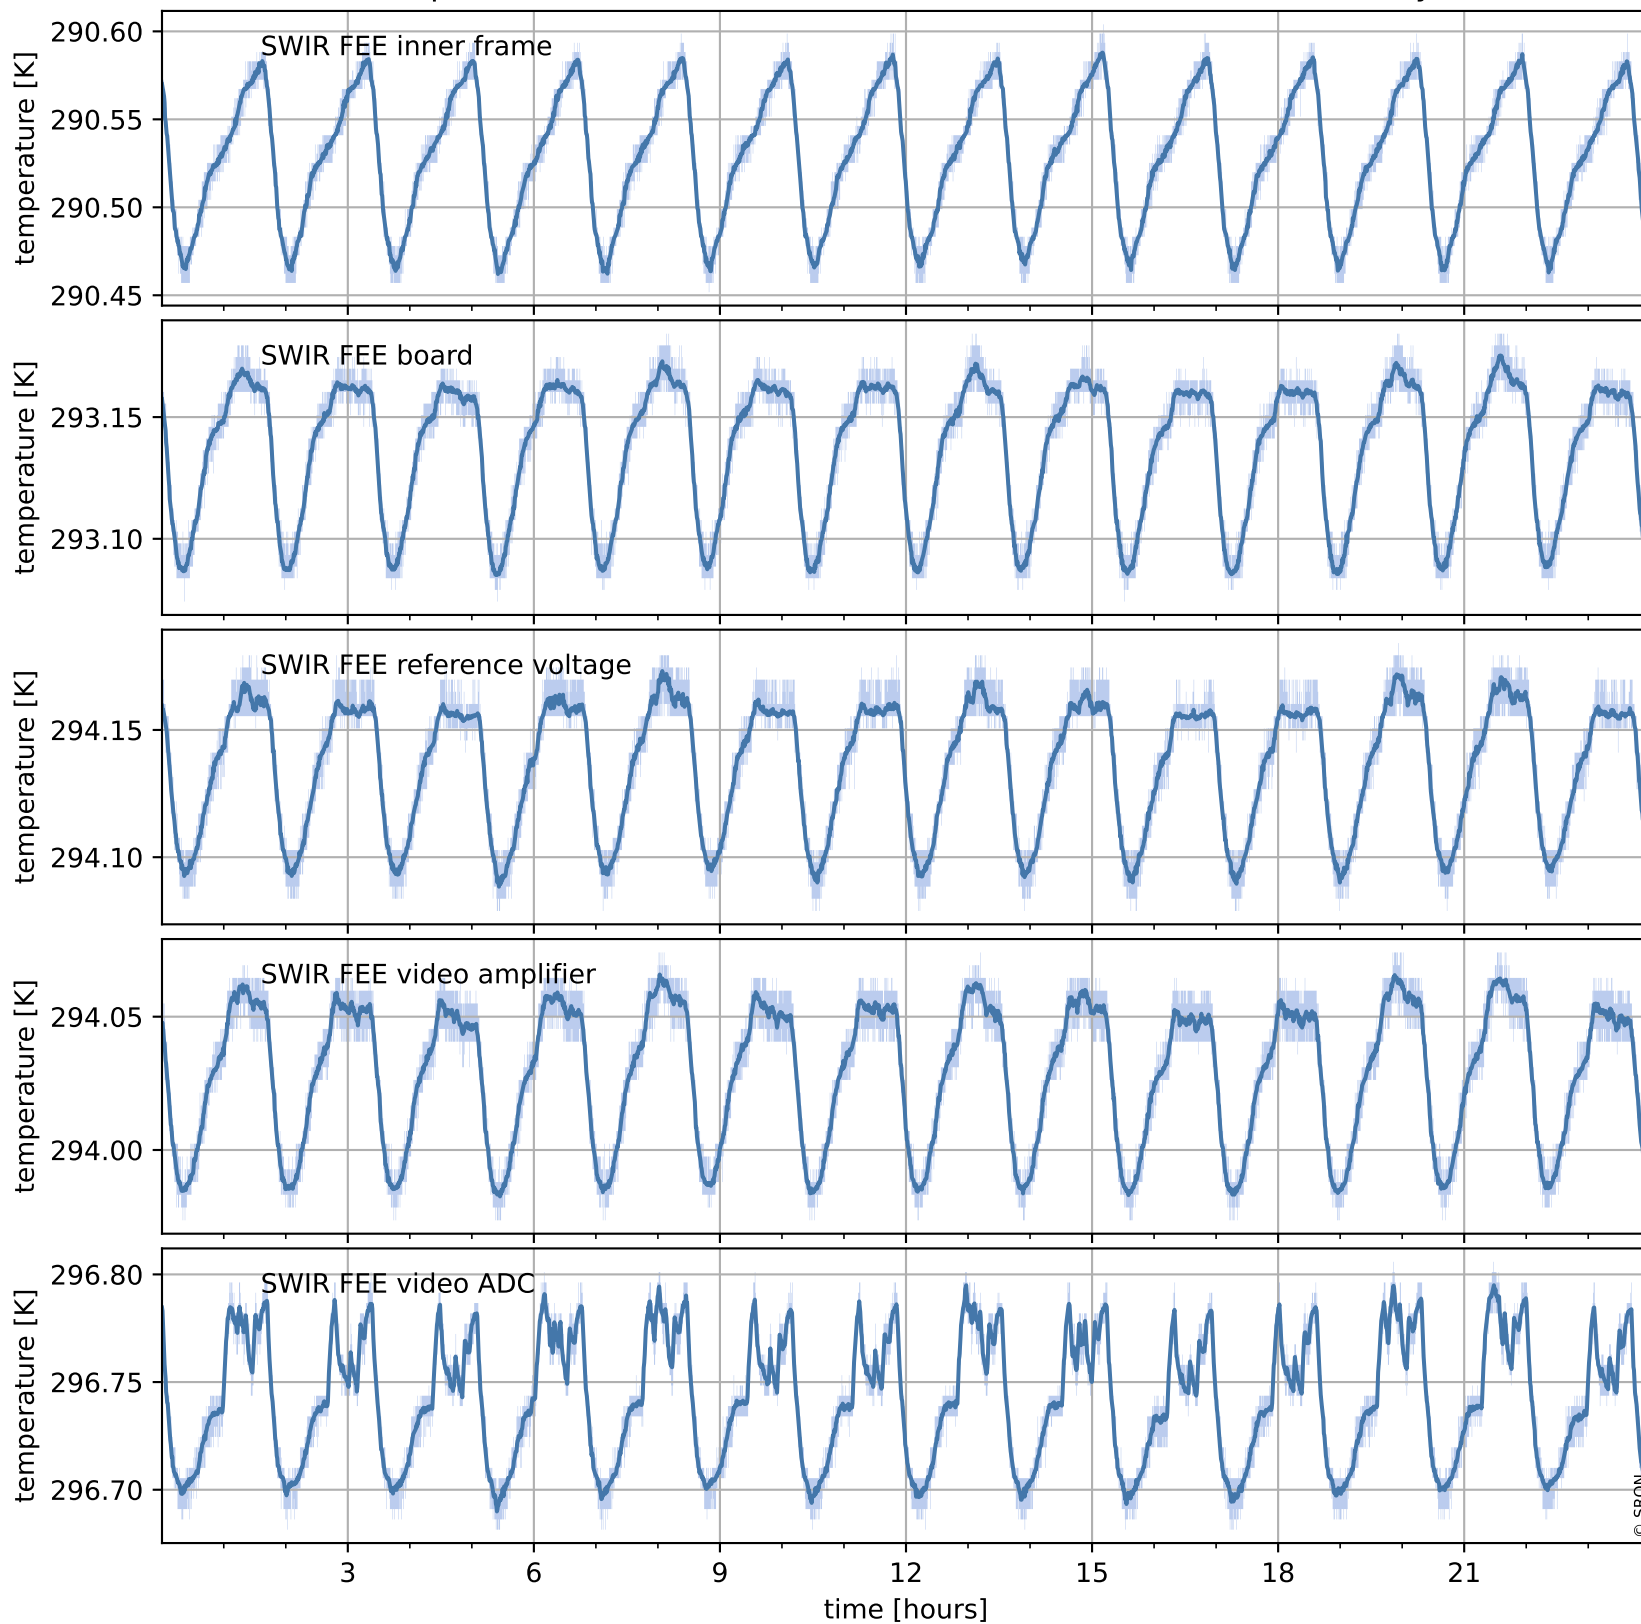

Tropomi SWIR housekeeping data

orbits : [18056, 18069]
coverage : 2021-04-08 / 2021-04-09
created : 2023-08-21T09:11:23

Temperature of sensors relevant for SWIR (one day)

Tropomi SWIR housekeeping data

orbits : [17585, 18069]
coverage : 2021-03-05 / 2021-04-09
created : 2023-08-21T09:11:24

Temperature of sensors relevant for SWIR (last month)

Tropomi SWIR housekeeping data

orbits : [18056, 18069]
coverage : 2021-04-08 / 2021-04-09
created : 2023-08-21T09:11:24

Current and duty cycle of 3 heaters relevant for SWIR (one day)

Tropomi SWIR housekeeping data

orbits : [17585, 18069]
coverage : 2021-03-05 / 2021-04-09
created : 2023-08-21T09:11:24

Current and duty cycle of 3 heaters relevant for SWIR (last month)

Tropomi SWIR housekeeping data

orbits : [18056, 18069]
coverage : 2021-04-08 / 2021-04-09
created : 2023-08-21T09:11:25

Temperature of sensors at the SWIR front-end electronics (one day)

Tropomi SWIR housekeeping data

orbits : [17585, 18069]
coverage : 2021-03-05 / 2021-04-09
created : 2023-08-21T09:11:25