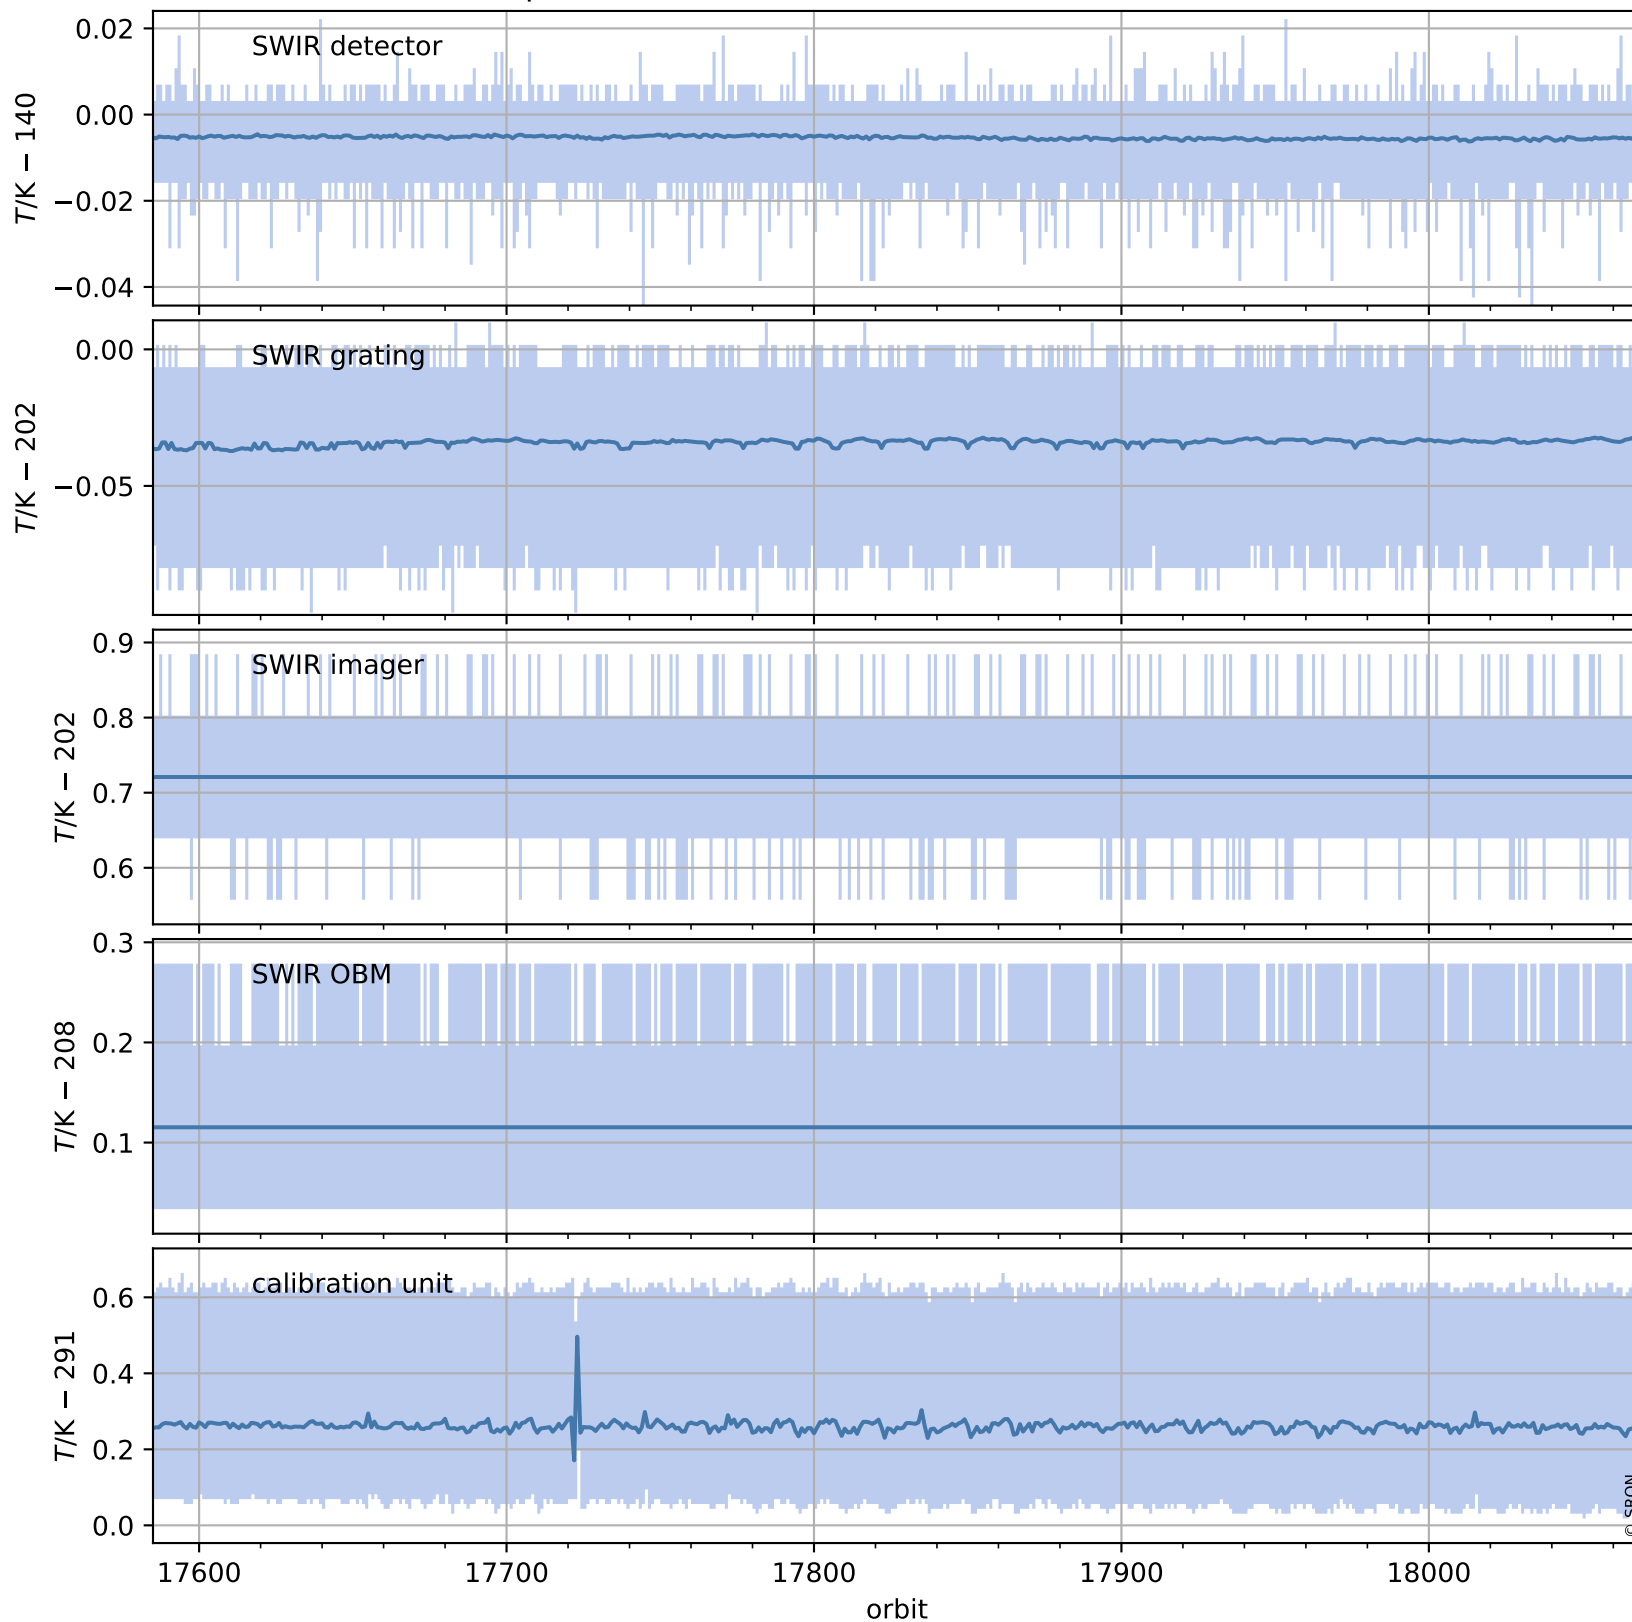

Tropomi SWIR housekeeping data

orbits : [18056, 18069]
coverage : 2021-04-08 / 2021-04-09
created : 2023-08-21T09:11:23

Temperature of sensors relevant for SWIR (one day)

Tropomi SWIR housekeeping data

orbits : [17585, 18069]
coverage : 2021-03-05 / 2021-04-09
created : 2023-08-21T09:11:24

Temperature of sensors relevant for SWIR (last month)

Tropomi SWIR housekeeping data

orbits : [18056, 18069]
coverage : 2021-04-08 / 2021-04-09
created : 2023-08-21T09:11:24

Current and duty cycle of 3 heaters relevant for SWIR (one day)

Tropomi SWIR housekeeping data

orbits : [17585, 18069]
coverage : 2021-03-05 / 2021-04-09
created : 2023-08-21T09:11:24

Current and duty cycle of 3 heaters relevant for SWIR (last month)

Tropomi SWIR housekeeping data

orbits : [18056, 18069]
coverage : 2021-04-08 / 2021-04-09
created : 2023-08-21T09:11:25

Temperature of sensors at the SWIR front-end electronics (one day)

Tropomi SWIR housekeeping data

orbits : [17585, 18069]
coverage : 2021-03-05 / 2021-04-09
created : 2023-08-21T09:11:25