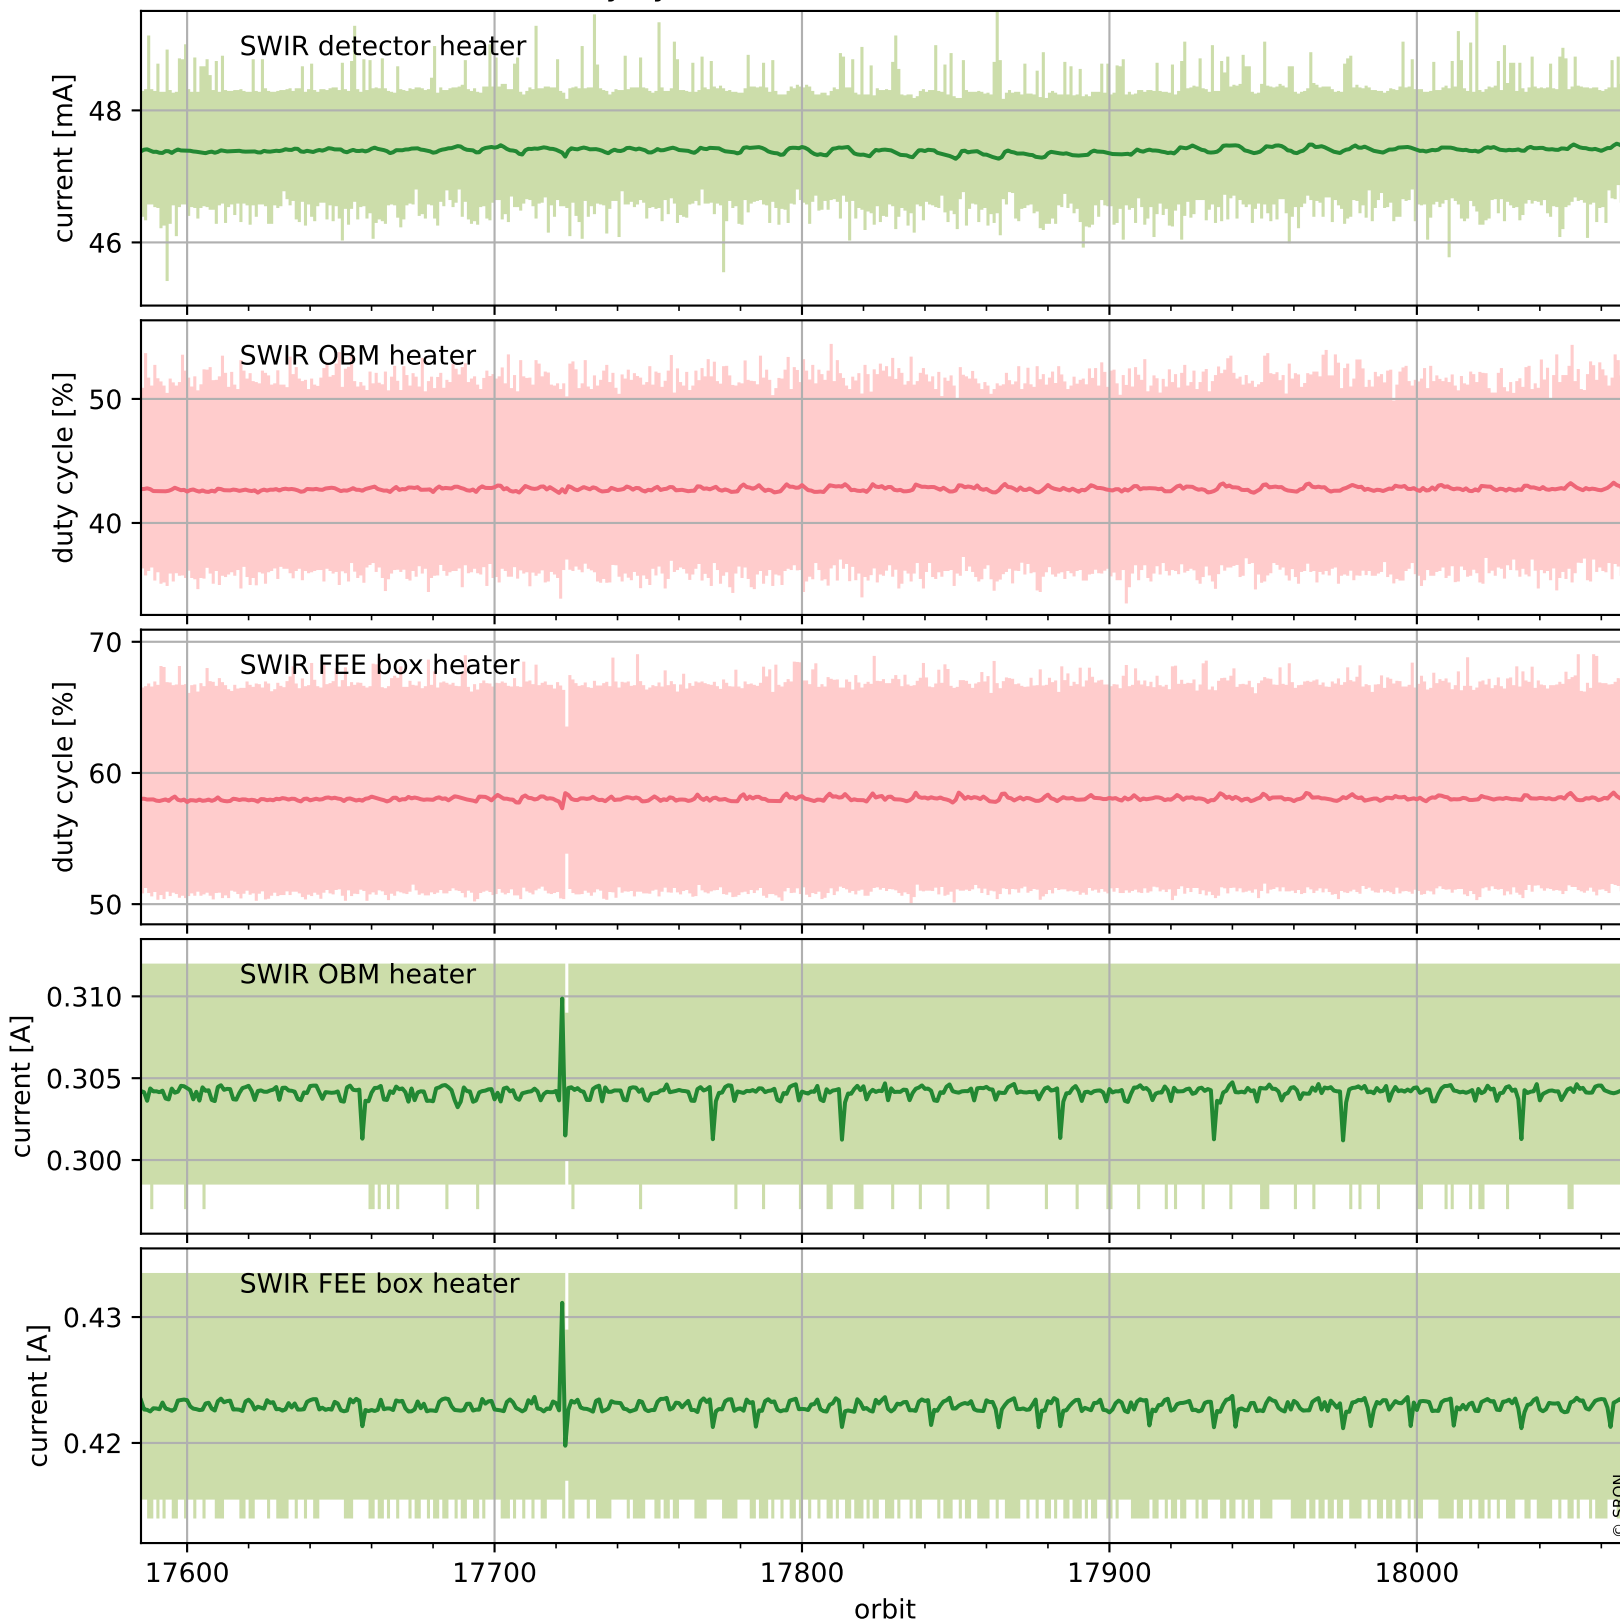

Tropomi SWIR housekeeping data

orbits : [18056, 18069]
coverage : 2021-04-08 / 2021-04-09
created : 2023-08-21T09:11:23

Temperature of sensors relevant for SWIR (one day)

Tropomi SWIR housekeeping data

orbits : [17585, 18069]
coverage : 2021-03-05 / 2021-04-09
created : 2023-08-21T09:11:24

Temperature of sensors relevant for SWIR (last month)

Tropomi SWIR housekeeping data

orbits : [18056, 18069]
coverage : 2021-04-08 / 2021-04-09
created : 2023-08-21T09:11:24

Current and duty cycle of 3 heaters relevant for SWIR (one day)

Tropomi SWIR housekeeping data

orbits : [17585, 18069]
coverage : 2021-03-05 / 2021-04-09
created : 2023-08-21T09:11:24

Current and duty cycle of 3 heaters relevant for SWIR (last month)

Tropomi SWIR housekeeping data

orbits : [18056, 18069]
coverage : 2021-04-08 / 2021-04-09
created : 2023-08-21T09:11:25

Temperature of sensors at the SWIR front-end electronics (one day)

Tropomi SWIR housekeeping data

orbits : [17585, 18069]
coverage : 2021-03-05 / 2021-04-09
created : 2023-08-21T09:11:25