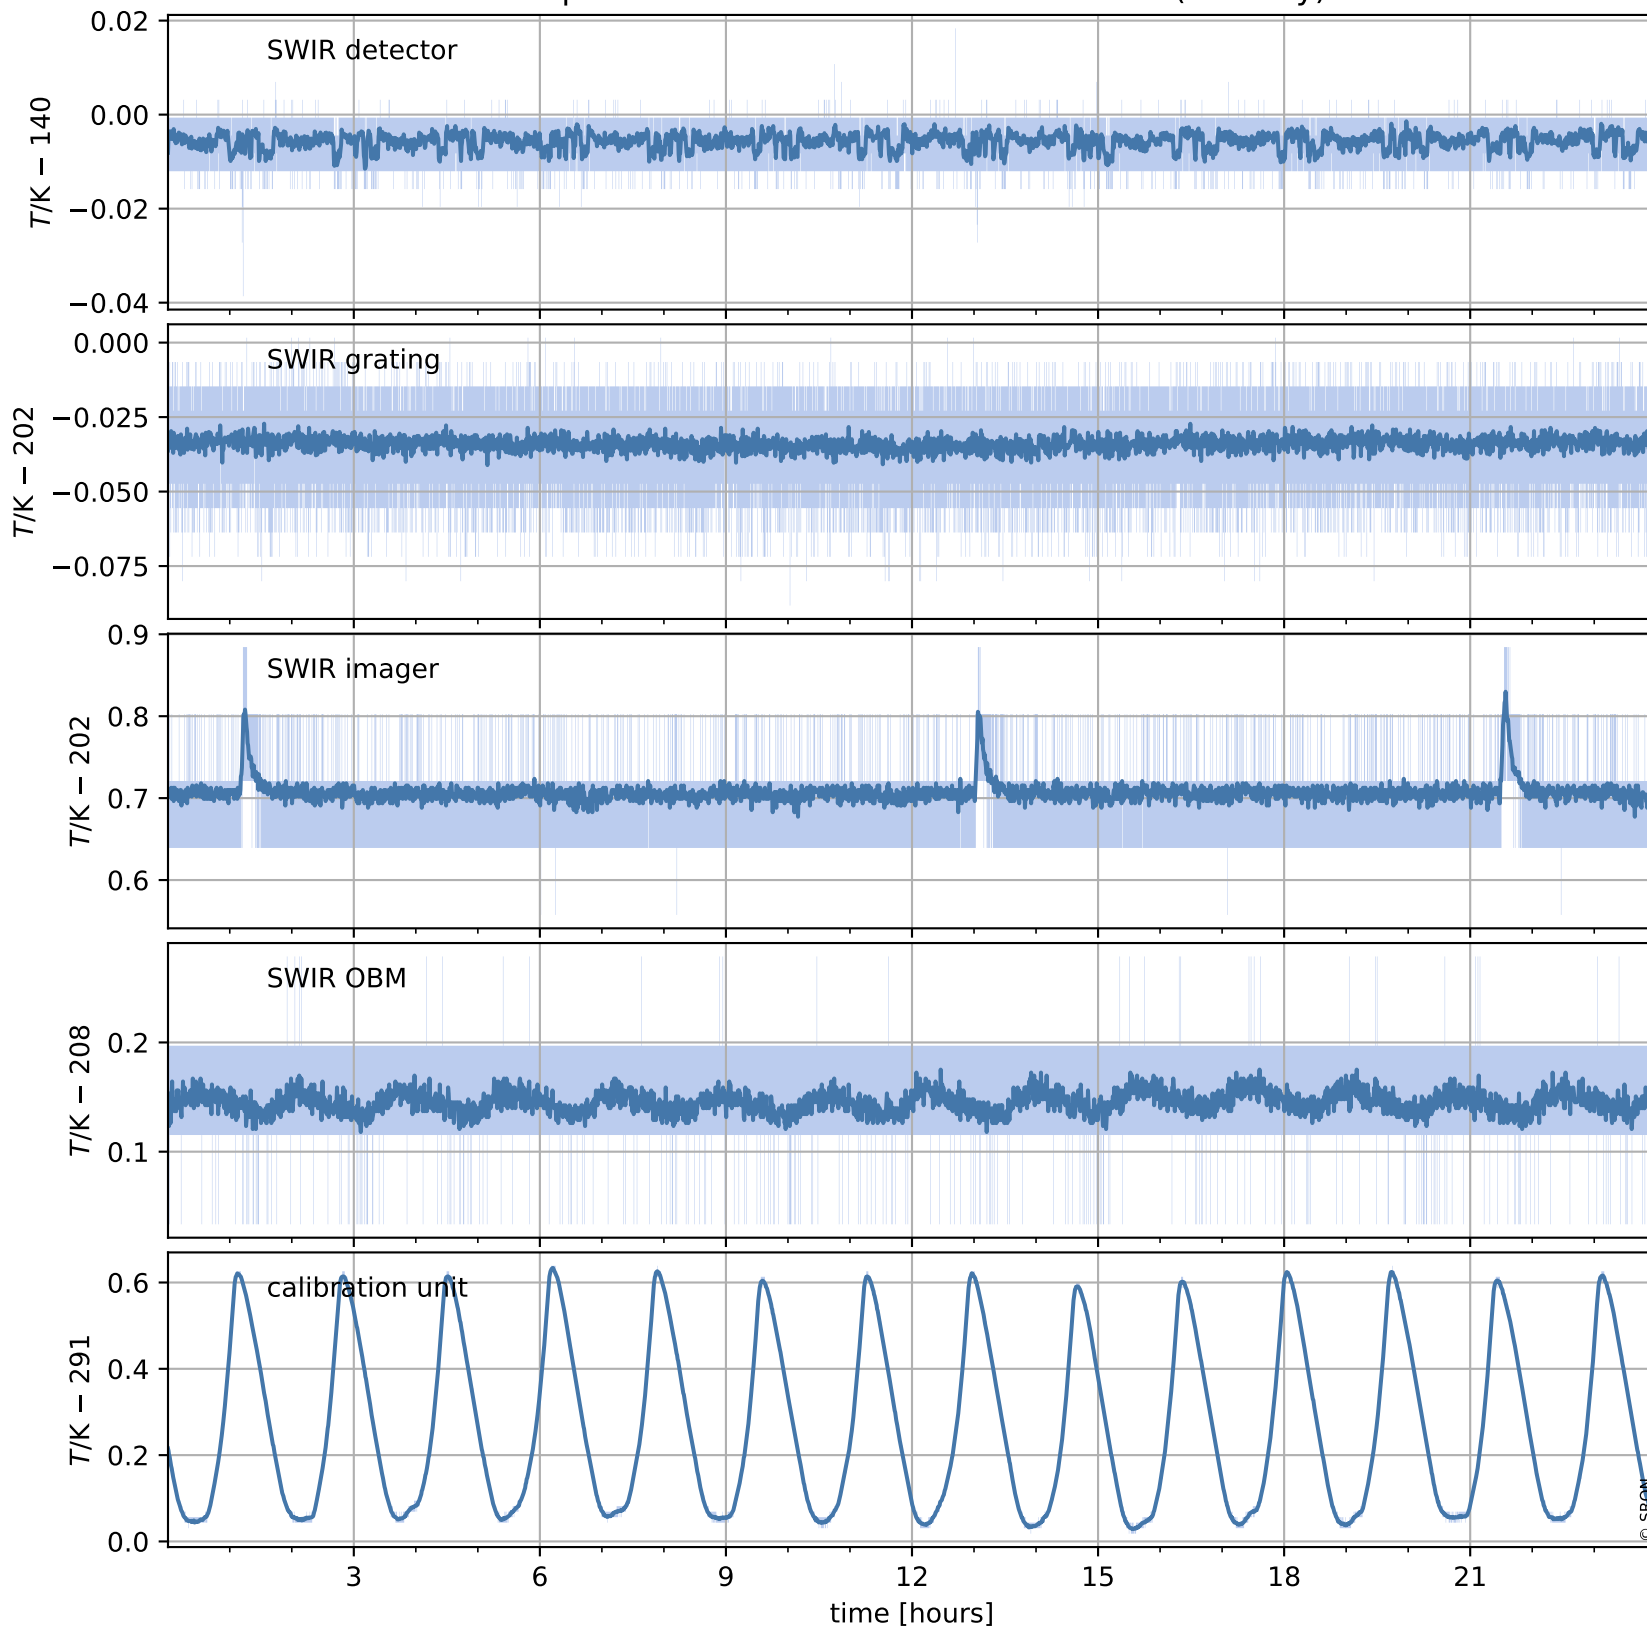

Tropomi SWIR housekeeping data

orbits : [18056, 18069]
coverage : 2021-04-08 / 2021-04-09
created : 2023-08-21T09:11:23

Temperature of sensors relevant for SWIR (one day)

Tropomi SWIR housekeeping data

orbits : [17585, 18069]
coverage : 2021-03-05 / 2021-04-09
created : 2023-08-21T09:11:24

Temperature of sensors relevant for SWIR (last month)

Tropomi SWIR housekeeping data

orbits : [18056, 18069]
coverage : 2021-04-08 / 2021-04-09
created : 2023-08-21T09:11:24

Current and duty cycle of 3 heaters relevant for SWIR (one day)

Tropomi SWIR housekeeping data

orbits : [17585, 18069]
coverage : 2021-03-05 / 2021-04-09
created : 2023-08-21T09:11:24

Current and duty cycle of 3 heaters relevant for SWIR (last month)

Tropomi SWIR housekeeping data